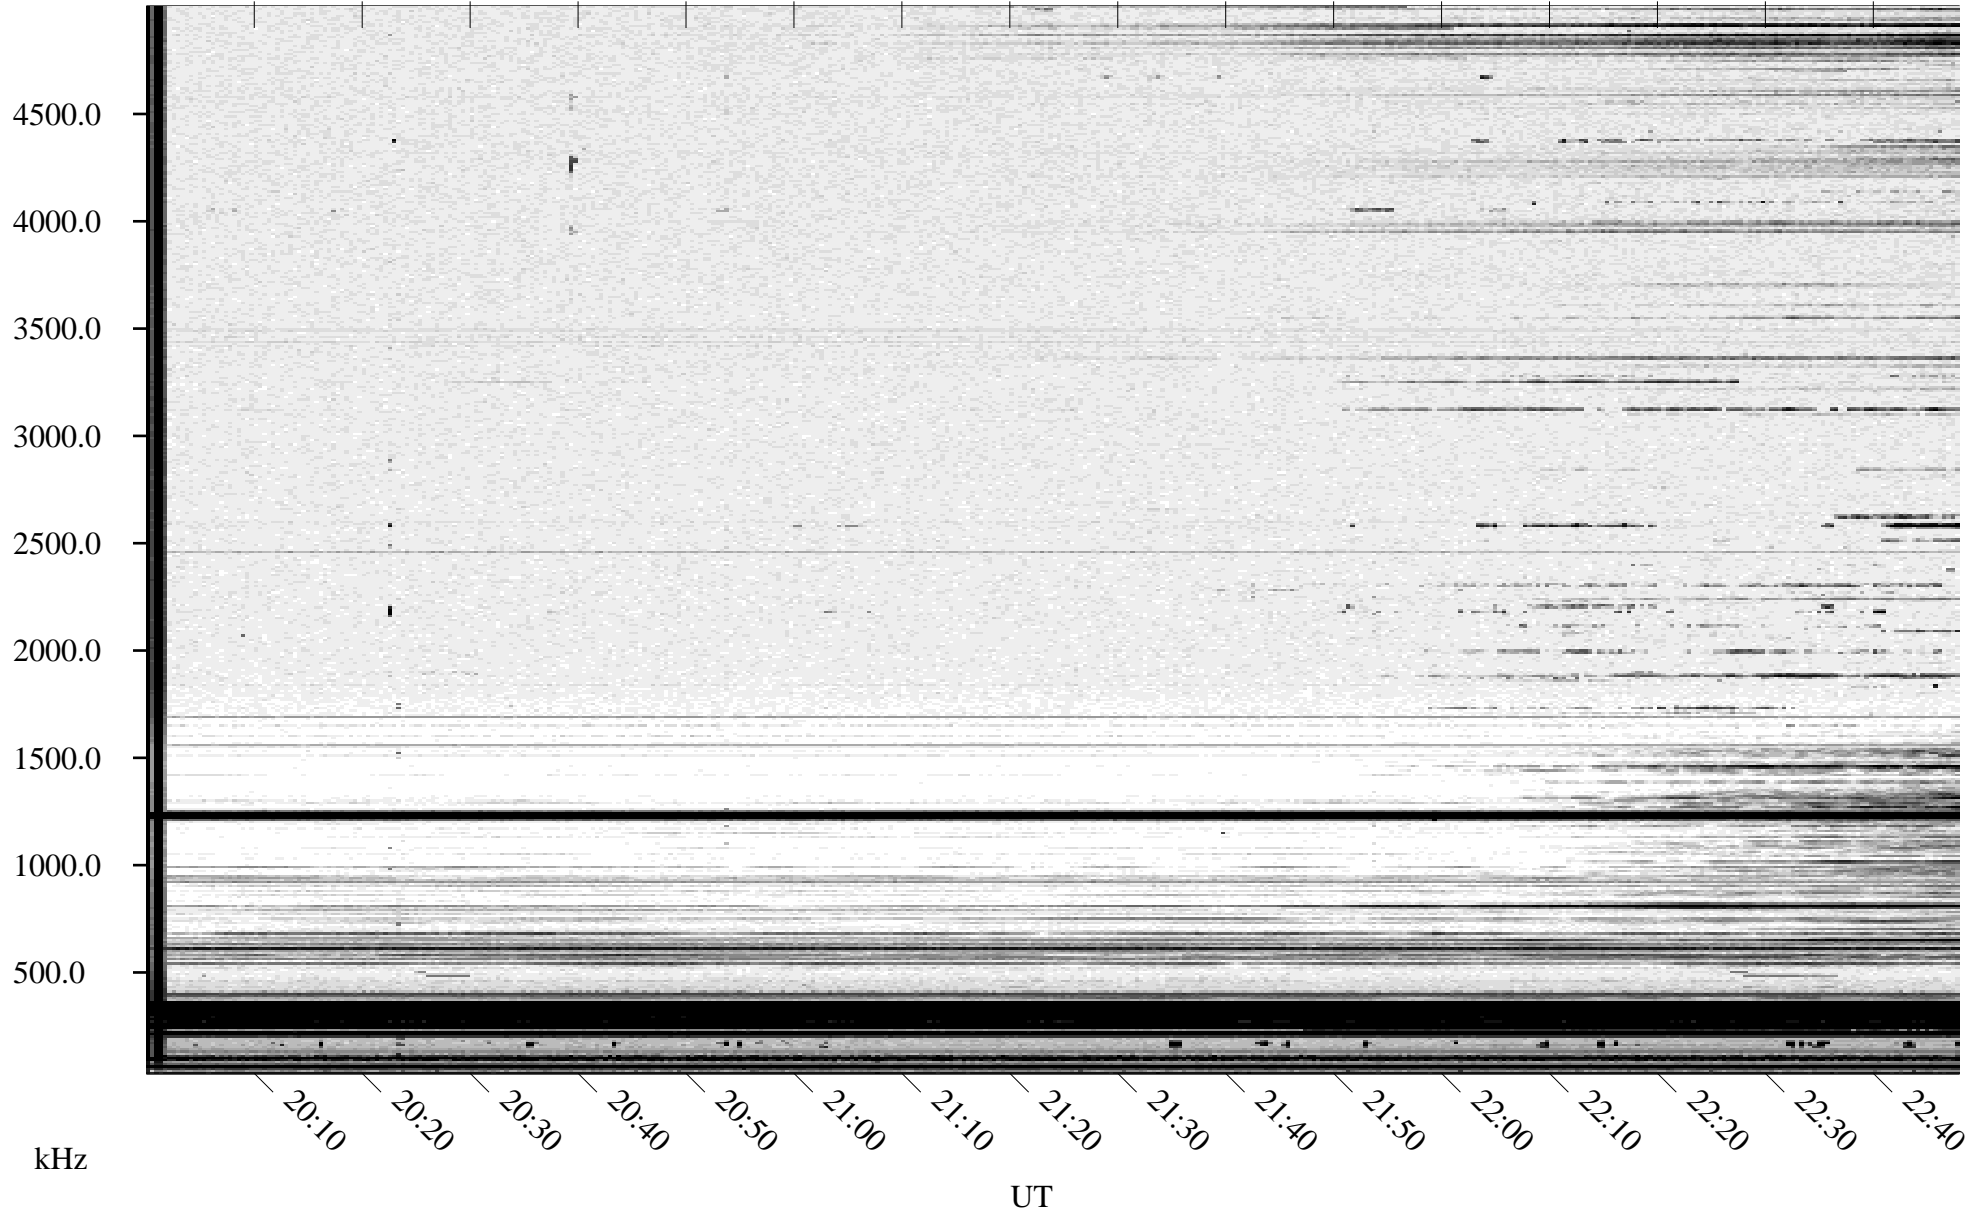

10/09/1994 Churchill, Manitoba

Linear Scale Black = 161 White = 15

ch94282l.r00m max_12

Page 1

10/09/1994 Churchill, Manitoba

Linear Scale Black = 161 White = 15

ch94282l.r00m max_12

Page 2

10/10/1994 Churchill, Manitoba

Linear Scale Black = 161 White = 15

ch94282l.r00m max_12

Page 3

10/10/1994 Churchill, Manitoba

Linear Scale Black = 161 White = 15

ch94282l.r00m max_12

Page 4

10/10/1994 Churchill, Manitoba

Linear Scale Black = 161 White = 15

ch94282l.r00m max_12

Page 5

10/10/1994 Churchill, Manitoba

Linear Scale Black = 161 White = 15

ch94282l.r00m max_12

Page 6

10/10/1994 Churchill, Manitoba

Linear Scale Black = 161 White = 15

ch94282l.r00m max_12

Page 7

10/10/1994 Churchill, Manitoba

Linear Scale Black = 161 White = 15

ch94282l.r00m max_12