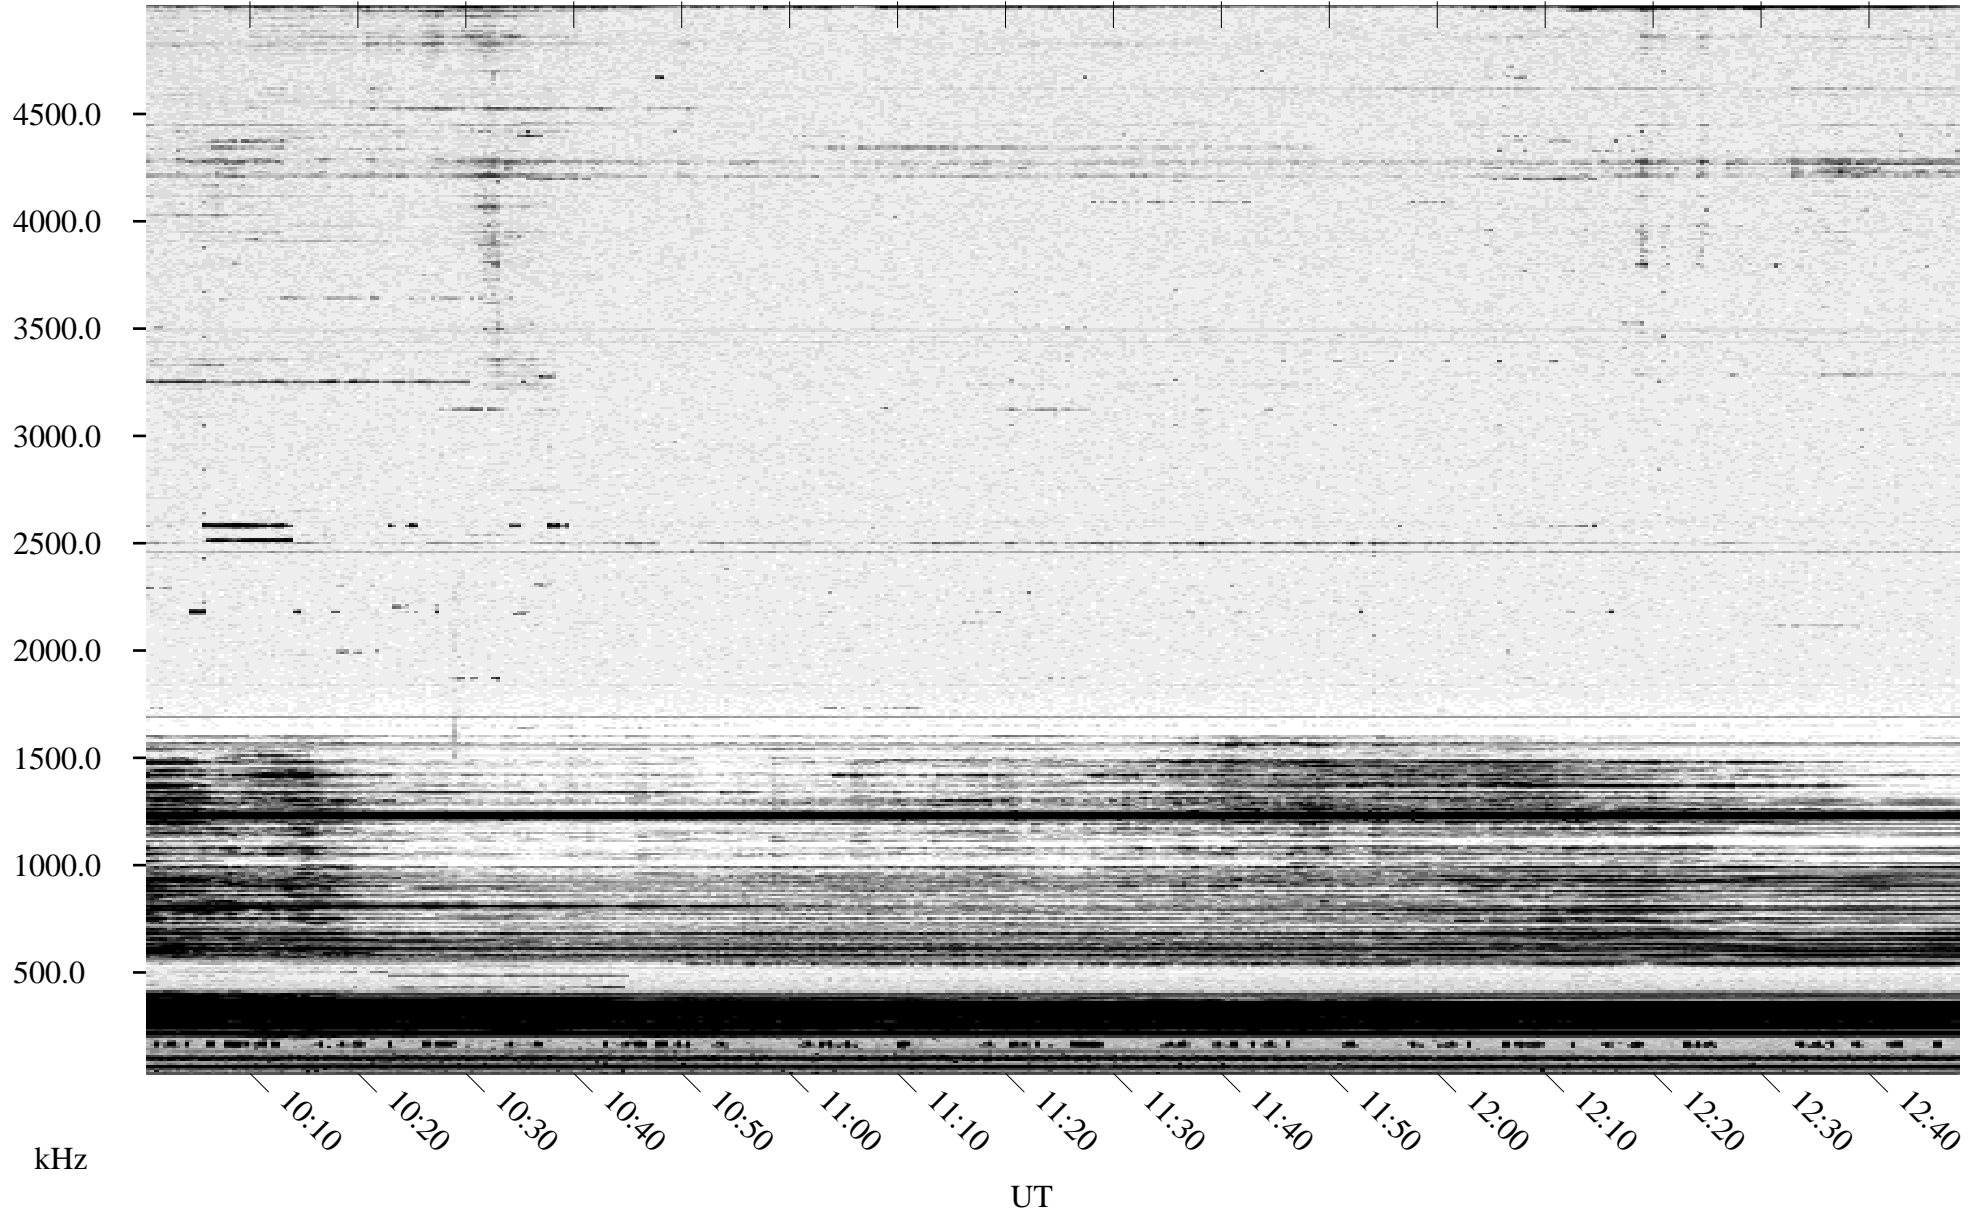

10/09/1994 Churchill, Manitoba

Linear Scale Black = 161 White = 15

ch94282l.r00m max_12

Page 1

10/09/1994 Churchill, Manitoba

Linear Scale Black = 161 White = 15

ch94282l.r00m max_12

Page 2

10/10/1994 Churchill, Manitoba

Linear Scale Black = 161 White = 15

ch94282l.r00m max_12

Page 3

10/10/1994 Churchill, Manitoba

Linear Scale Black = 161 White = 15

ch94282l.r00m max_12

Page 4

10/10/1994 Churchill, Manitoba

Linear Scale Black = 161 White = 15

ch94282l.r00m max_12

Page 5

10/10/1994 Churchill, Manitoba

Linear Scale Black = 161 White = 15

ch94282l.r00m max_12

Page 6

10/10/1994 Churchill, Manitoba

Linear Scale Black = 161 White = 15

ch94282l.r00m max_12

Page 7

10/10/1994 Churchill, Manitoba

Linear Scale Black = 161 White = 15

ch94282l.r00m max_12