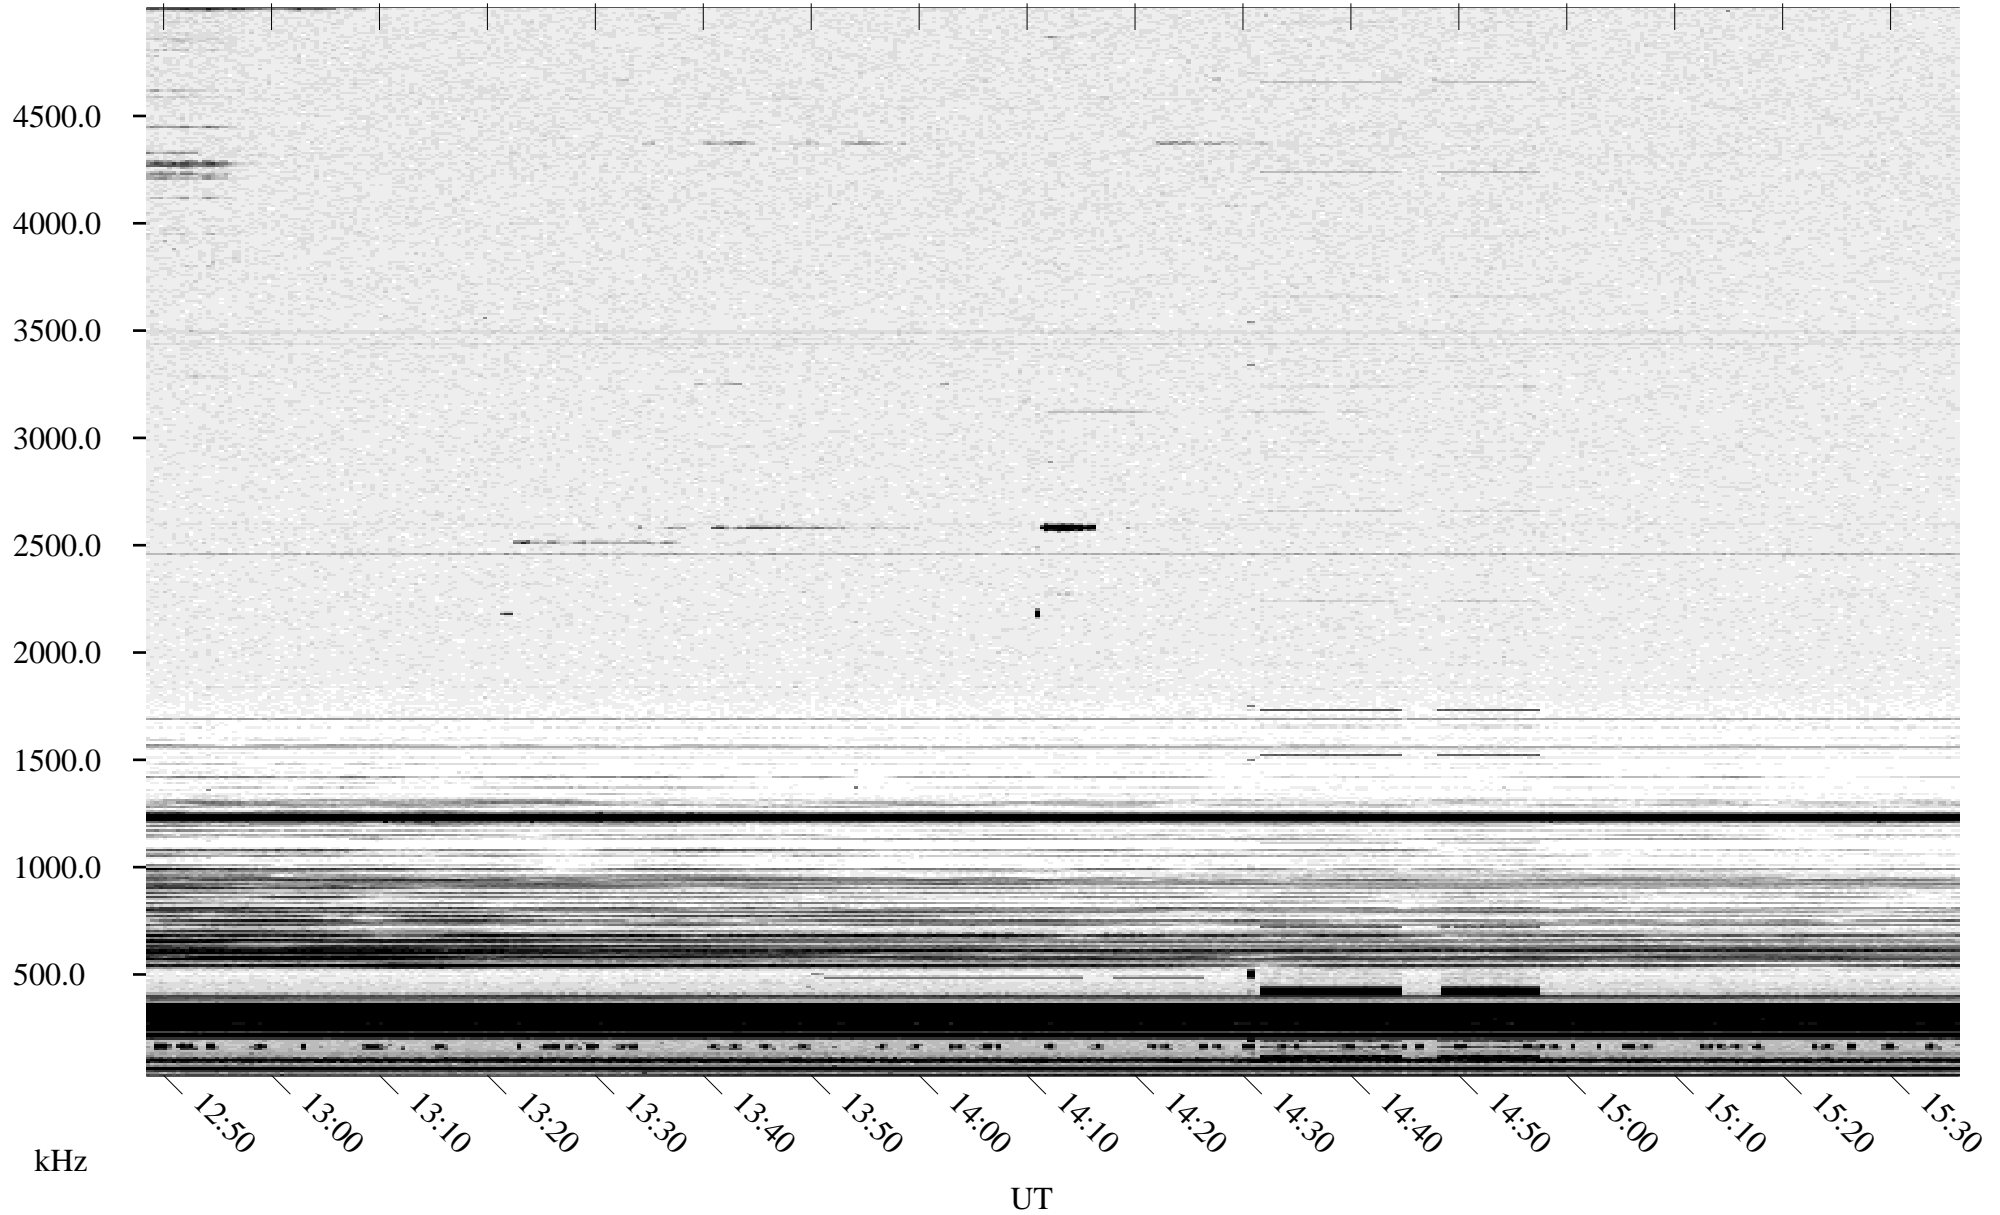

10/09/1994 Churchill, Manitoba

Linear Scale Black = 161 White = 15

ch94282l.r00m max_12

Page 1

10/09/1994 Churchill, Manitoba

Linear Scale Black = 161 White = 15

ch94282l.r00m max_12

Page 2

10/10/1994 Churchill, Manitoba

Linear Scale Black = 161 White = 15

ch94282l.r00m max_12

Page 3

10/10/1994 Churchill, Manitoba

Linear Scale Black = 161 White = 15

ch94282l.r00m max_12

Page 4

10/10/1994 Churchill, Manitoba

Linear Scale Black = 161 White = 15

ch94282l.r00m max_12

Page 5

10/10/1994 Churchill, Manitoba

Linear Scale Black = 161 White = 15

ch94282l.r00m max_12

Page 6

10/10/1994 Churchill, Manitoba

Linear Scale Black = 161 White = 15

ch94282l.r00m max_12

Page 7

10/10/1994 Churchill, Manitoba

Linear Scale Black = 161 White = 15

ch94282l.r00m max_12