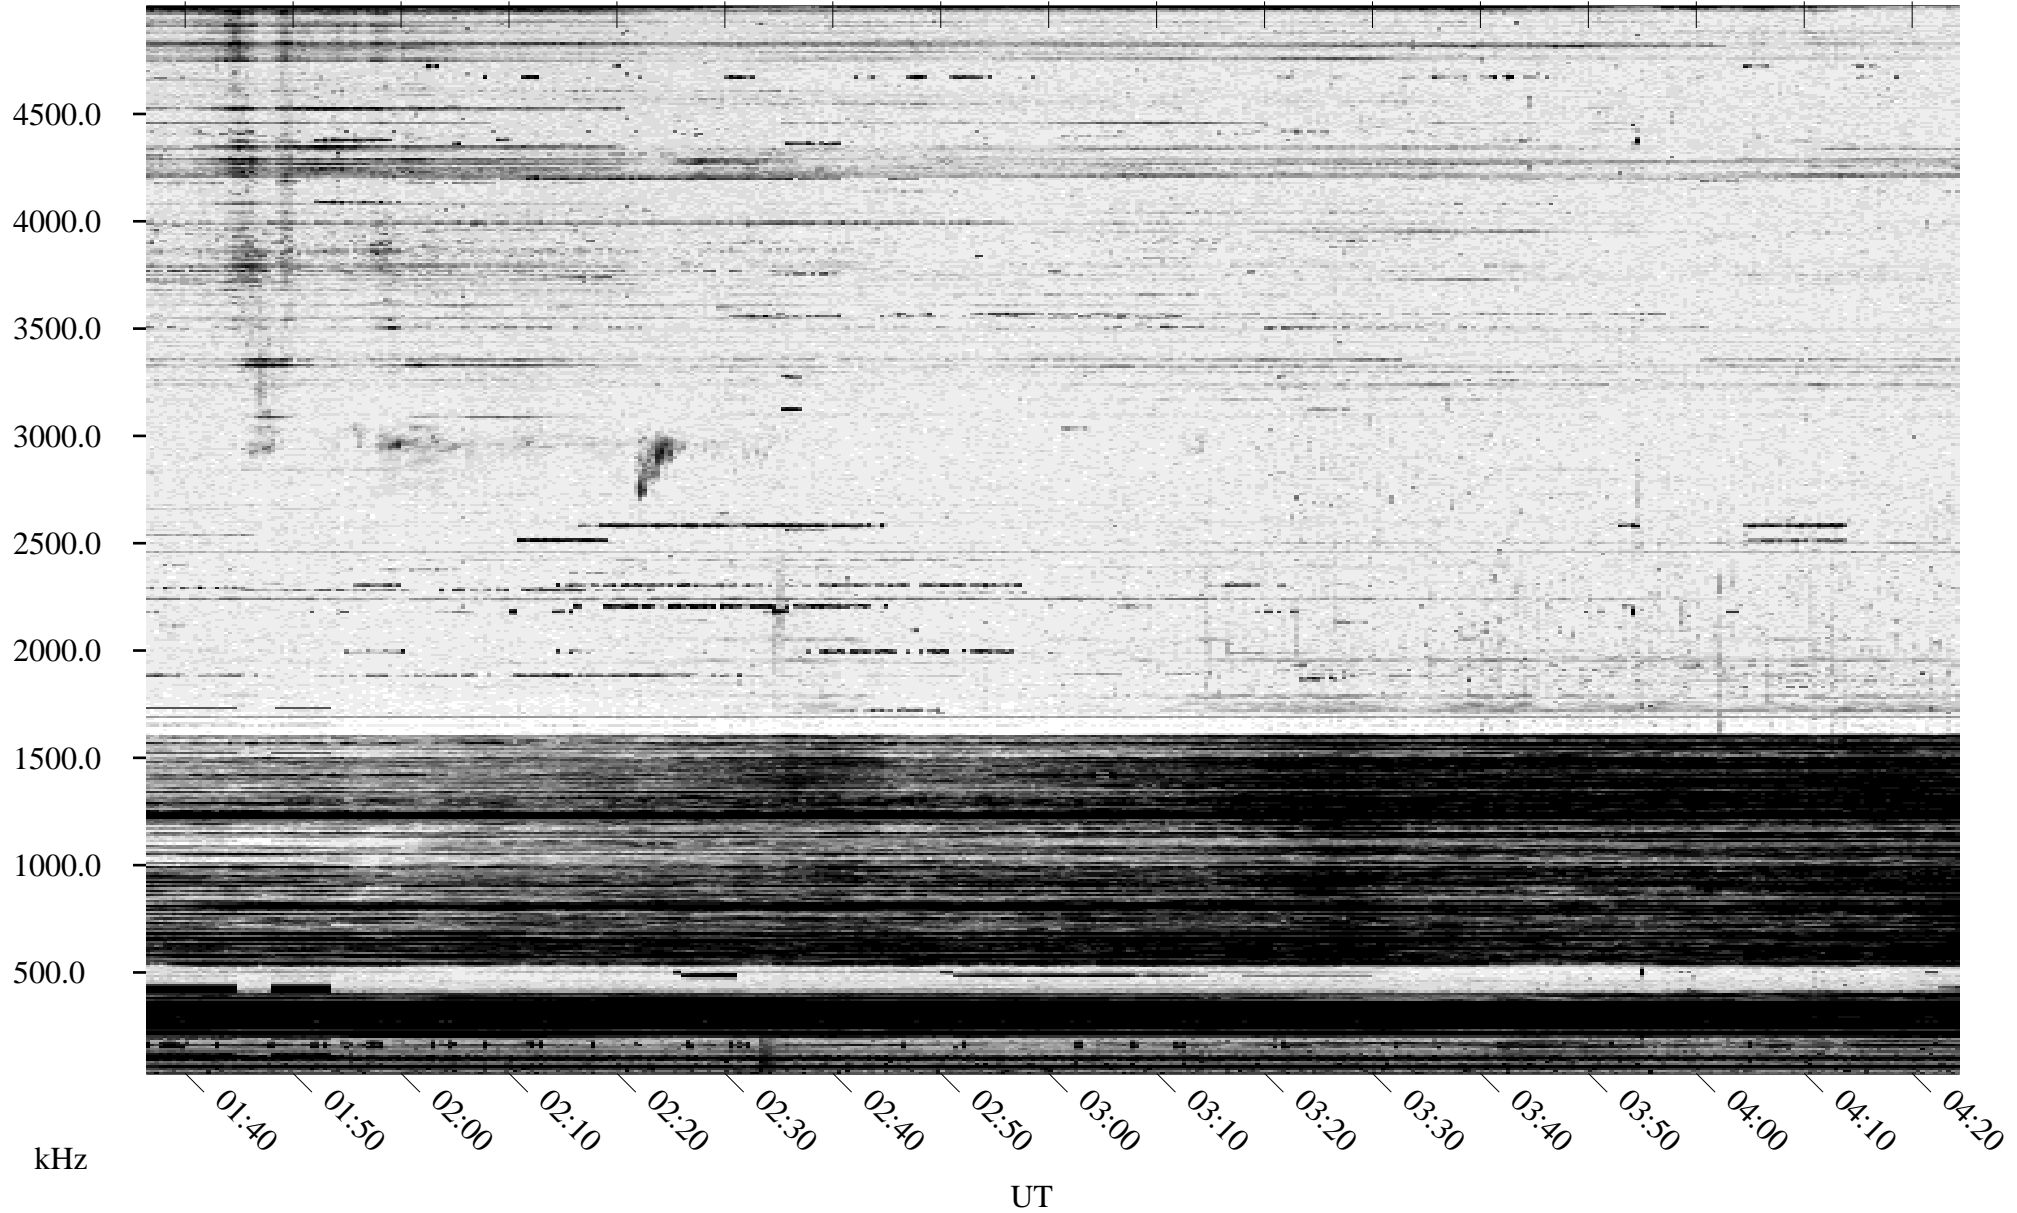

10/09/1994 Churchill, Manitoba

Linear Scale Black = 161 White = 15

ch94282l.r00m max_12

Page 1

10/09/1994 Churchill, Manitoba

Linear Scale Black = 161 White = 15

ch94282l.r00m max_12

Page 2

10/10/1994 Churchill, Manitoba

Linear Scale Black = 161 White = 15

ch94282l.r00m max_12

Page 3

10/10/1994 Churchill, Manitoba

Linear Scale Black = 161 White = 15

ch94282l.r00m max_12

Page 4

10/10/1994 Churchill, Manitoba

Linear Scale Black = 161 White = 15

ch94282l.r00m max_12

Page 5

10/10/1994 Churchill, Manitoba

Linear Scale Black = 161 White = 15

ch94282l.r00m max_12

Page 6

10/10/1994 Churchill, Manitoba

Linear Scale Black = 161 White = 15

ch94282l.r00m max_12

Page 7

10/10/1994 Churchill, Manitoba

Linear Scale Black = 161 White = 15

ch94282l.r00m max_12