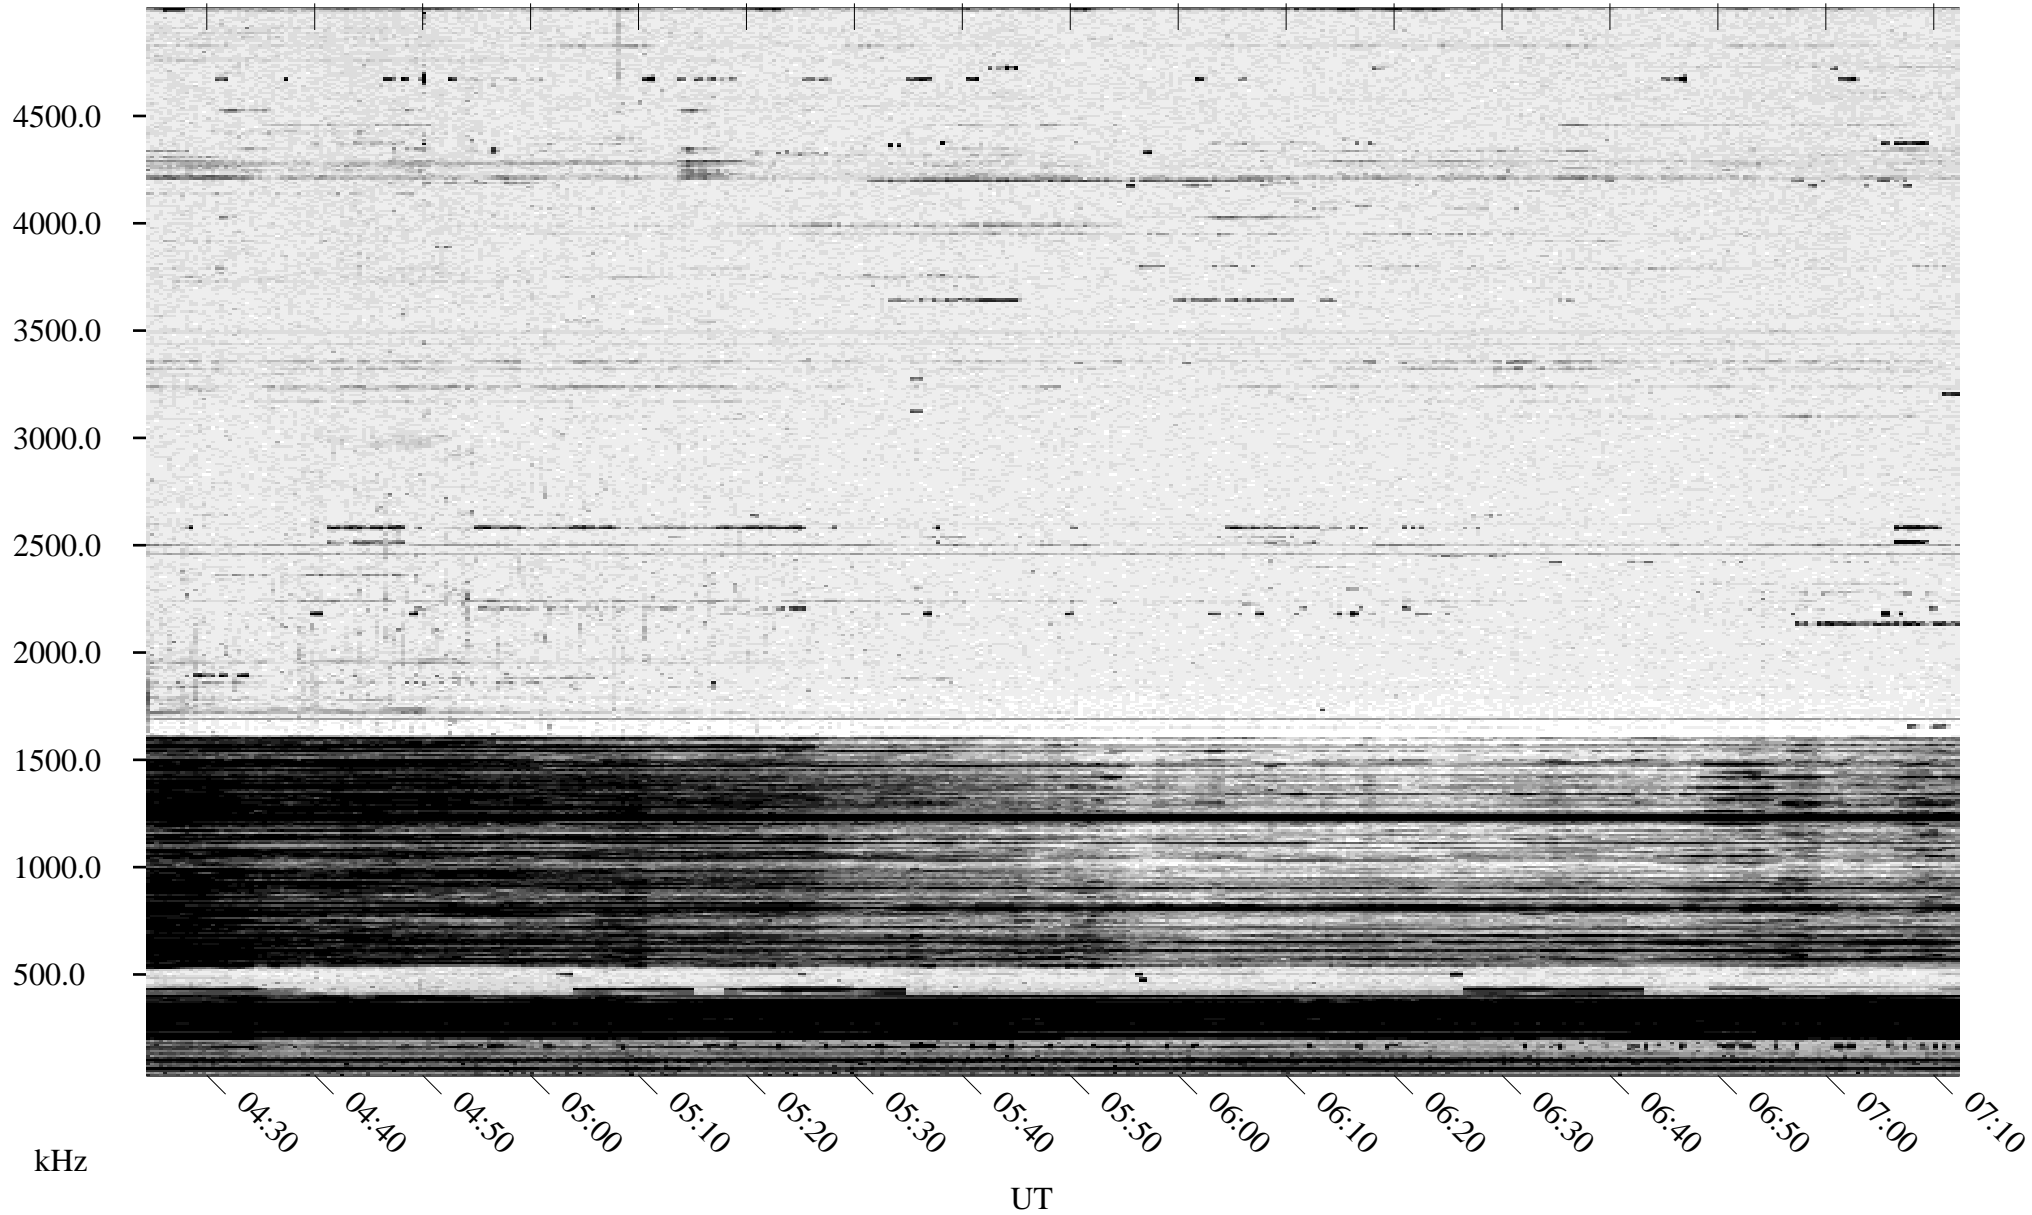

10/09/1994 Churchill, Manitoba

Linear Scale Black = 161 White = 15

ch94282l.r00m max_12

Page 1

10/09/1994 Churchill, Manitoba

Linear Scale Black = 161 White = 15

ch94282l.r00m max_12

Page 2

10/10/1994 Churchill, Manitoba

Linear Scale Black = 161 White = 15

ch94282l.r00m max_12

Page 3

10/10/1994 Churchill, Manitoba

Linear Scale Black = 161 White = 15

ch94282l.r00m max_12

Page 4

10/10/1994 Churchill, Manitoba

Linear Scale Black = 161 White = 15

ch94282l.r00m max_12

Page 5

10/10/1994 Churchill, Manitoba

Linear Scale Black = 161 White = 15

ch94282l.r00m max_12

Page 6

10/10/1994 Churchill, Manitoba

Linear Scale Black = 161 White = 15

ch94282l.r00m max_12

Page 7

10/10/1994 Churchill, Manitoba

Linear Scale Black = 161 White = 15

ch94282l.r00m max_12