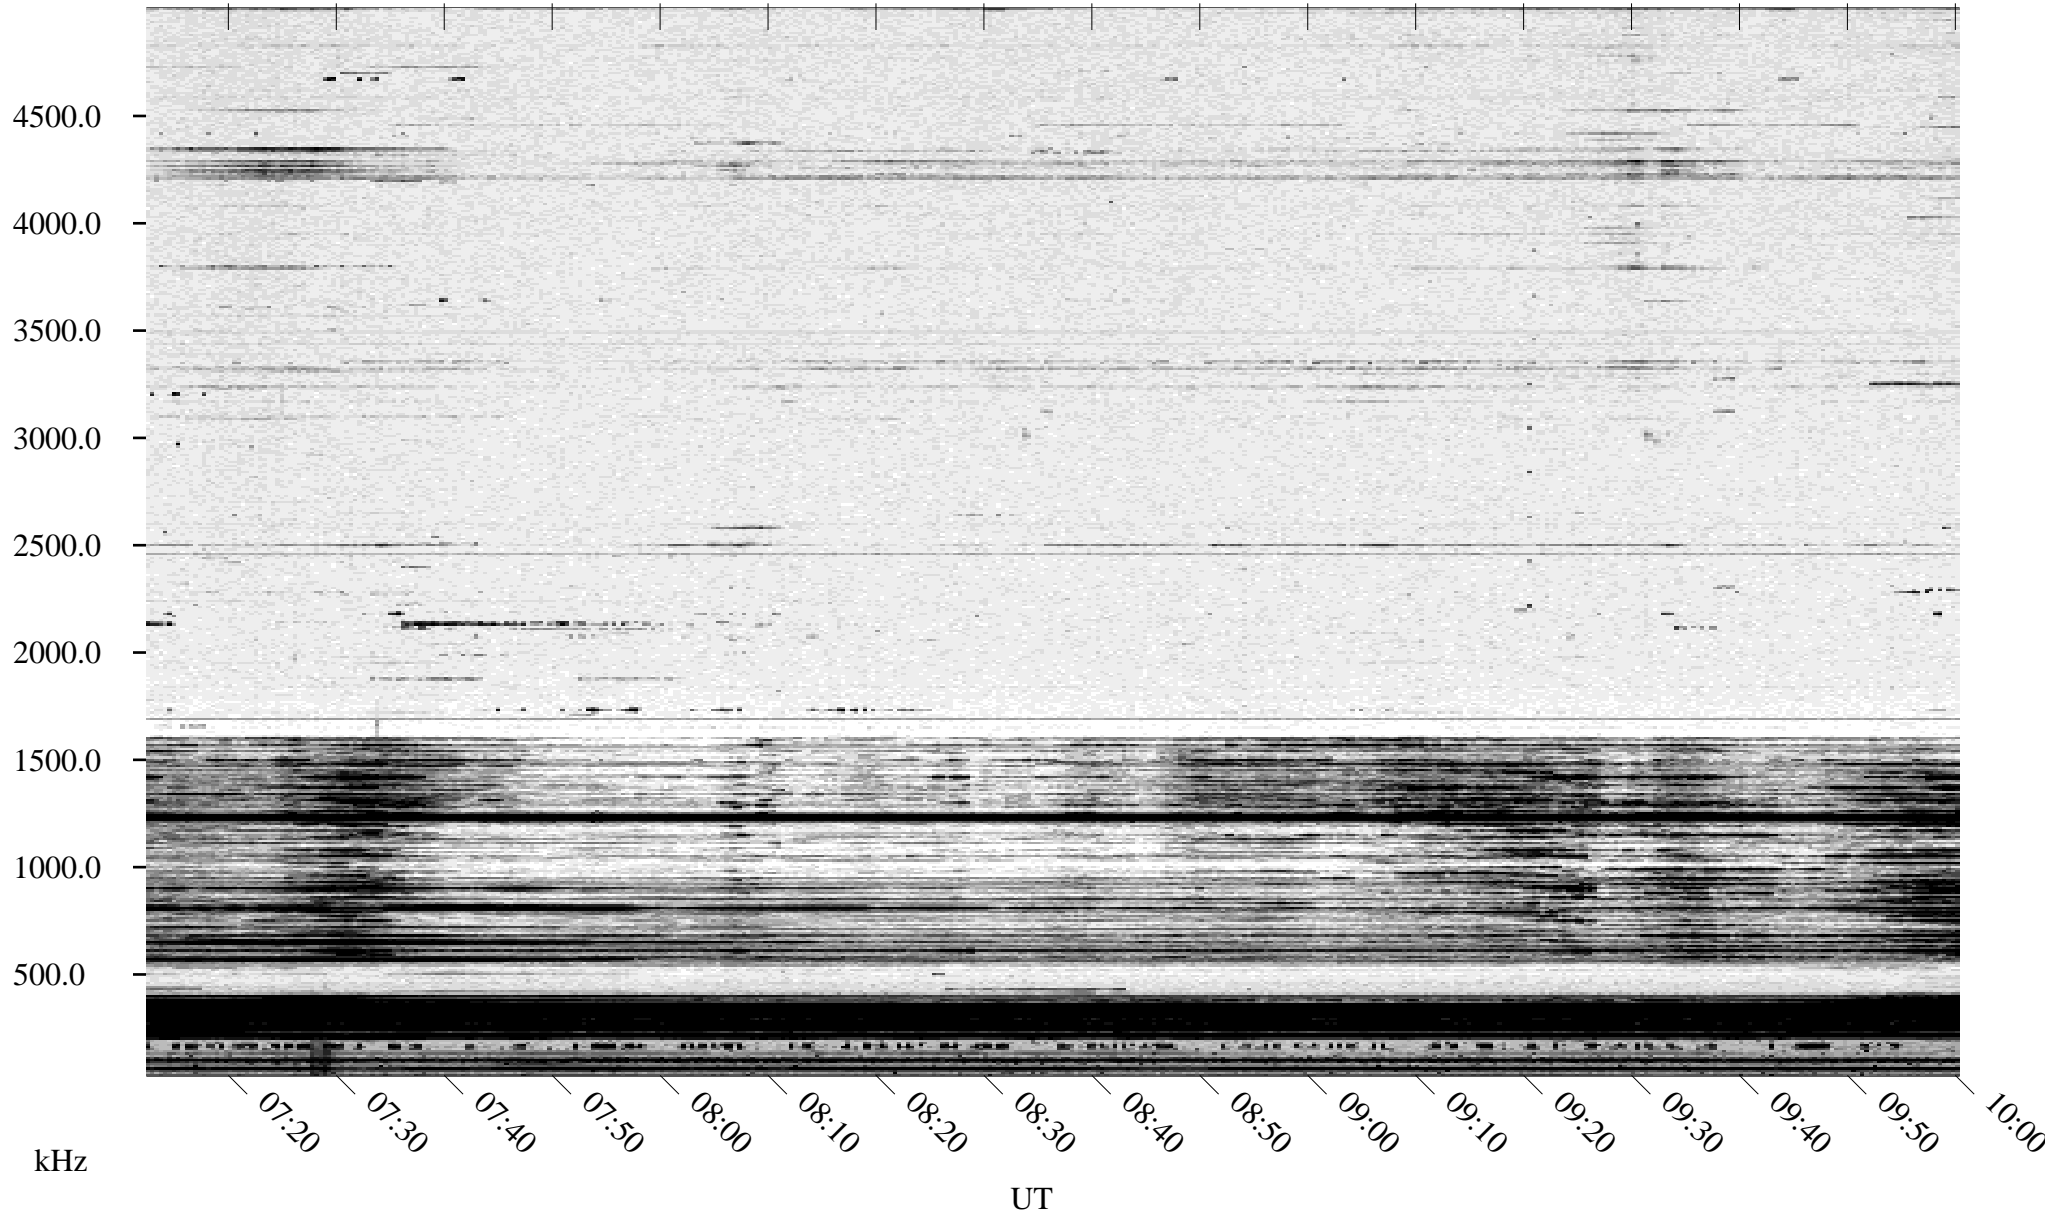

10/09/1994 Churchill, Manitoba

Linear Scale Black = 161 White = 15

ch94282l.r00m max_12

Page 1

10/09/1994 Churchill, Manitoba

Linear Scale Black = 161 White = 15

ch94282l.r00m max_12

Page 2

10/10/1994 Churchill, Manitoba

Linear Scale Black = 161 White = 15

ch94282l.r00m max_12

Page 3

10/10/1994 Churchill, Manitoba

Linear Scale Black = 161 White = 15

ch94282l.r00m max_12

Page 4

10/10/1994 Churchill, Manitoba

Linear Scale Black = 161 White = 15

ch94282l.r00m max_12

Page 5

10/10/1994 Churchill, Manitoba

Linear Scale Black = 161 White = 15

ch94282l.r00m max_12

Page 6

10/10/1994 Churchill, Manitoba

Linear Scale Black = 161 White = 15

ch94282l.r00m max_12

Page 7

10/10/1994 Churchill, Manitoba

Linear Scale Black = 161 White = 15

ch94282l.r00m max_12