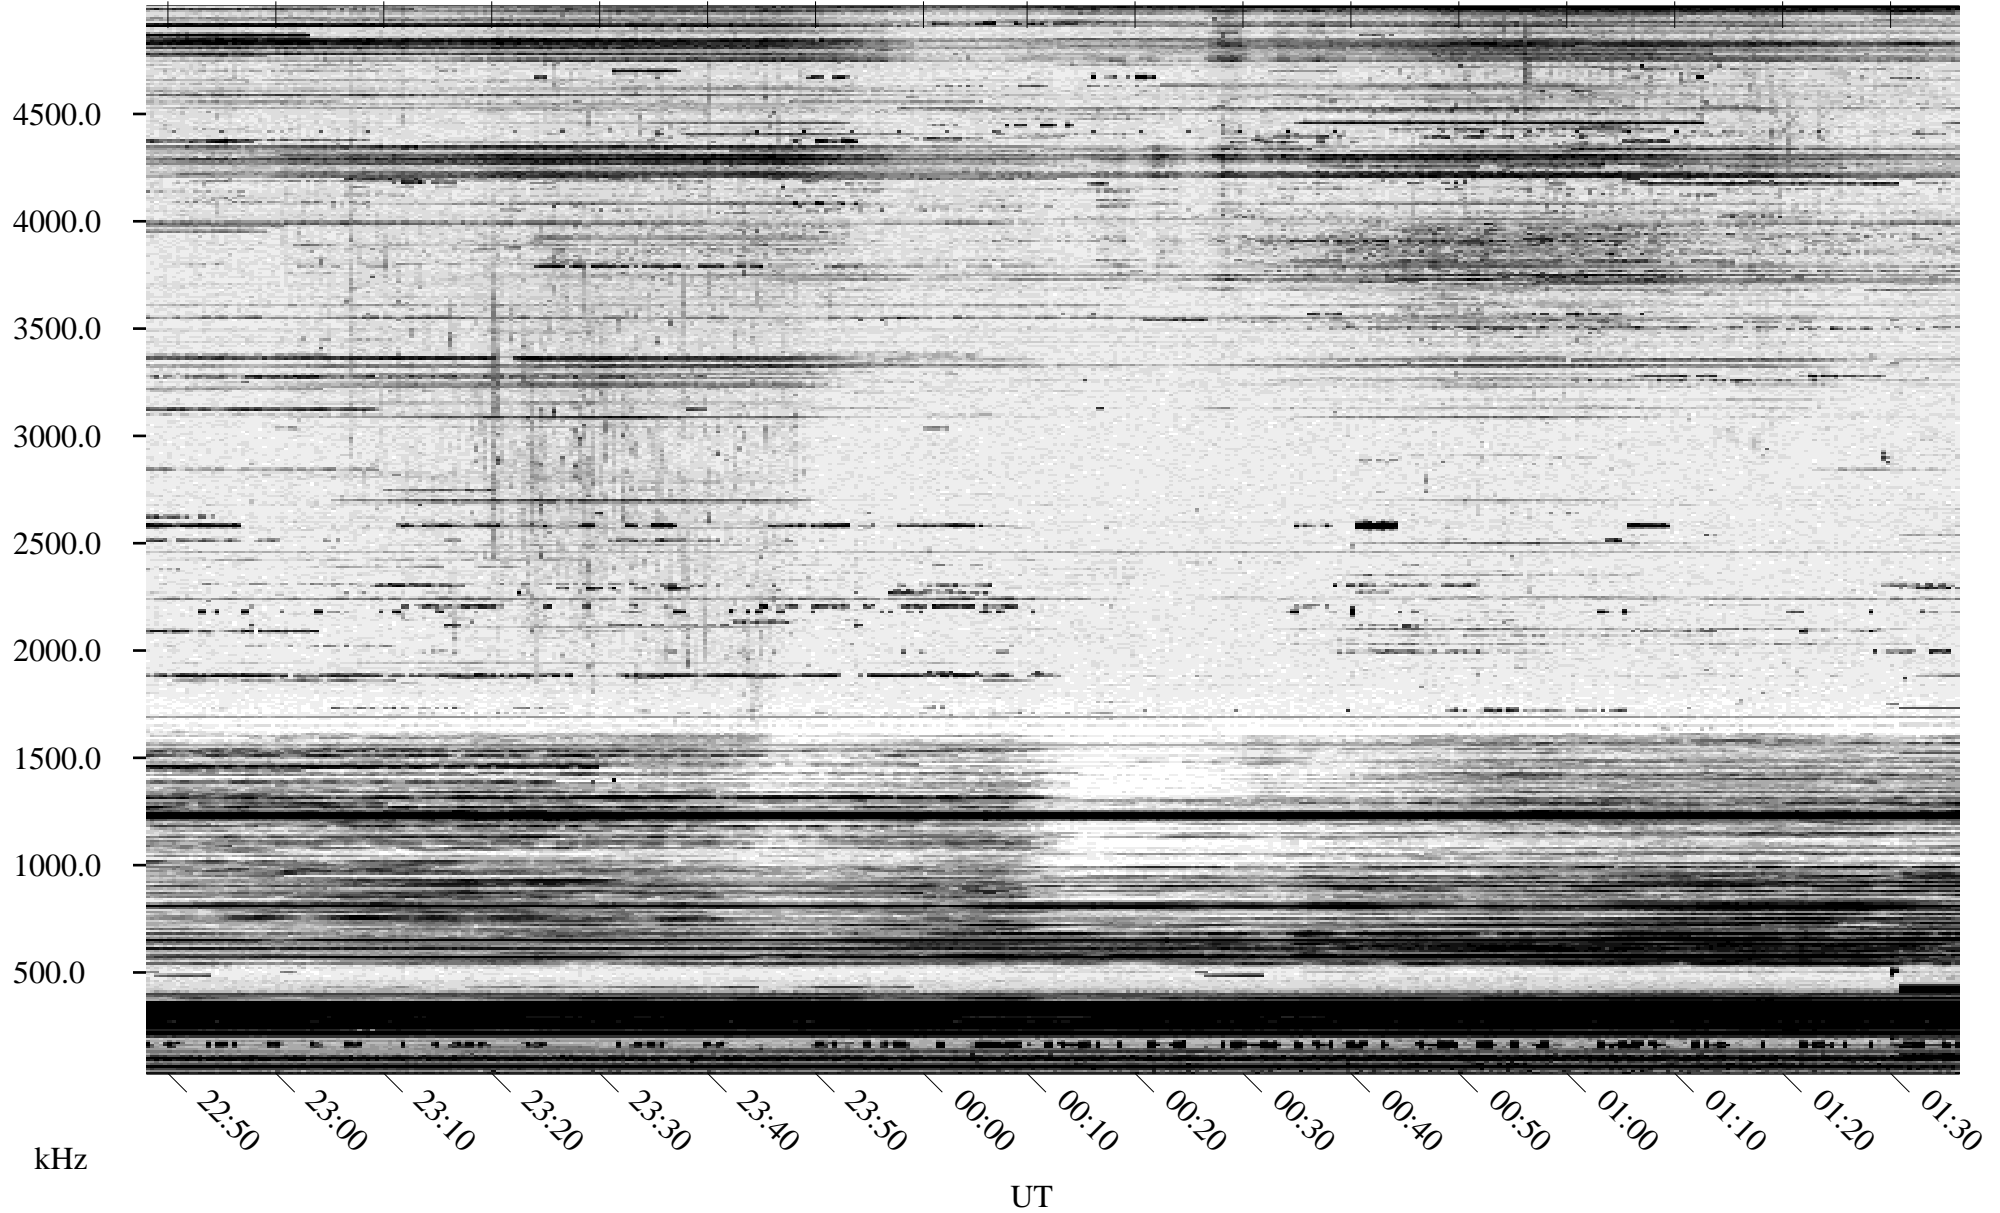

10/09/1994 Churchill, Manitoba

Linear Scale Black = 161 White = 15

ch94282l.r00m max_12

Page 1

10/09/1994 Churchill, Manitoba

Linear Scale Black = 161 White = 15

ch94282l.r00m max_12

Page 2

10/10/1994 Churchill, Manitoba

Linear Scale Black = 161 White = 15

ch94282l.r00m max_12

Page 3

10/10/1994 Churchill, Manitoba

Linear Scale Black = 161 White = 15

ch94282l.r00m max_12

Page 4

10/10/1994 Churchill, Manitoba

Linear Scale Black = 161 White = 15

ch94282l.r00m max_12

Page 5

10/10/1994 Churchill, Manitoba

Linear Scale Black = 161 White = 15

ch94282l.r00m max_12

Page 6

10/10/1994 Churchill, Manitoba

Linear Scale Black = 161 White = 15

ch94282l.r00m max_12

Page 7

10/10/1994 Churchill, Manitoba

Linear Scale Black = 161 White = 15

ch94282l.r00m max_12