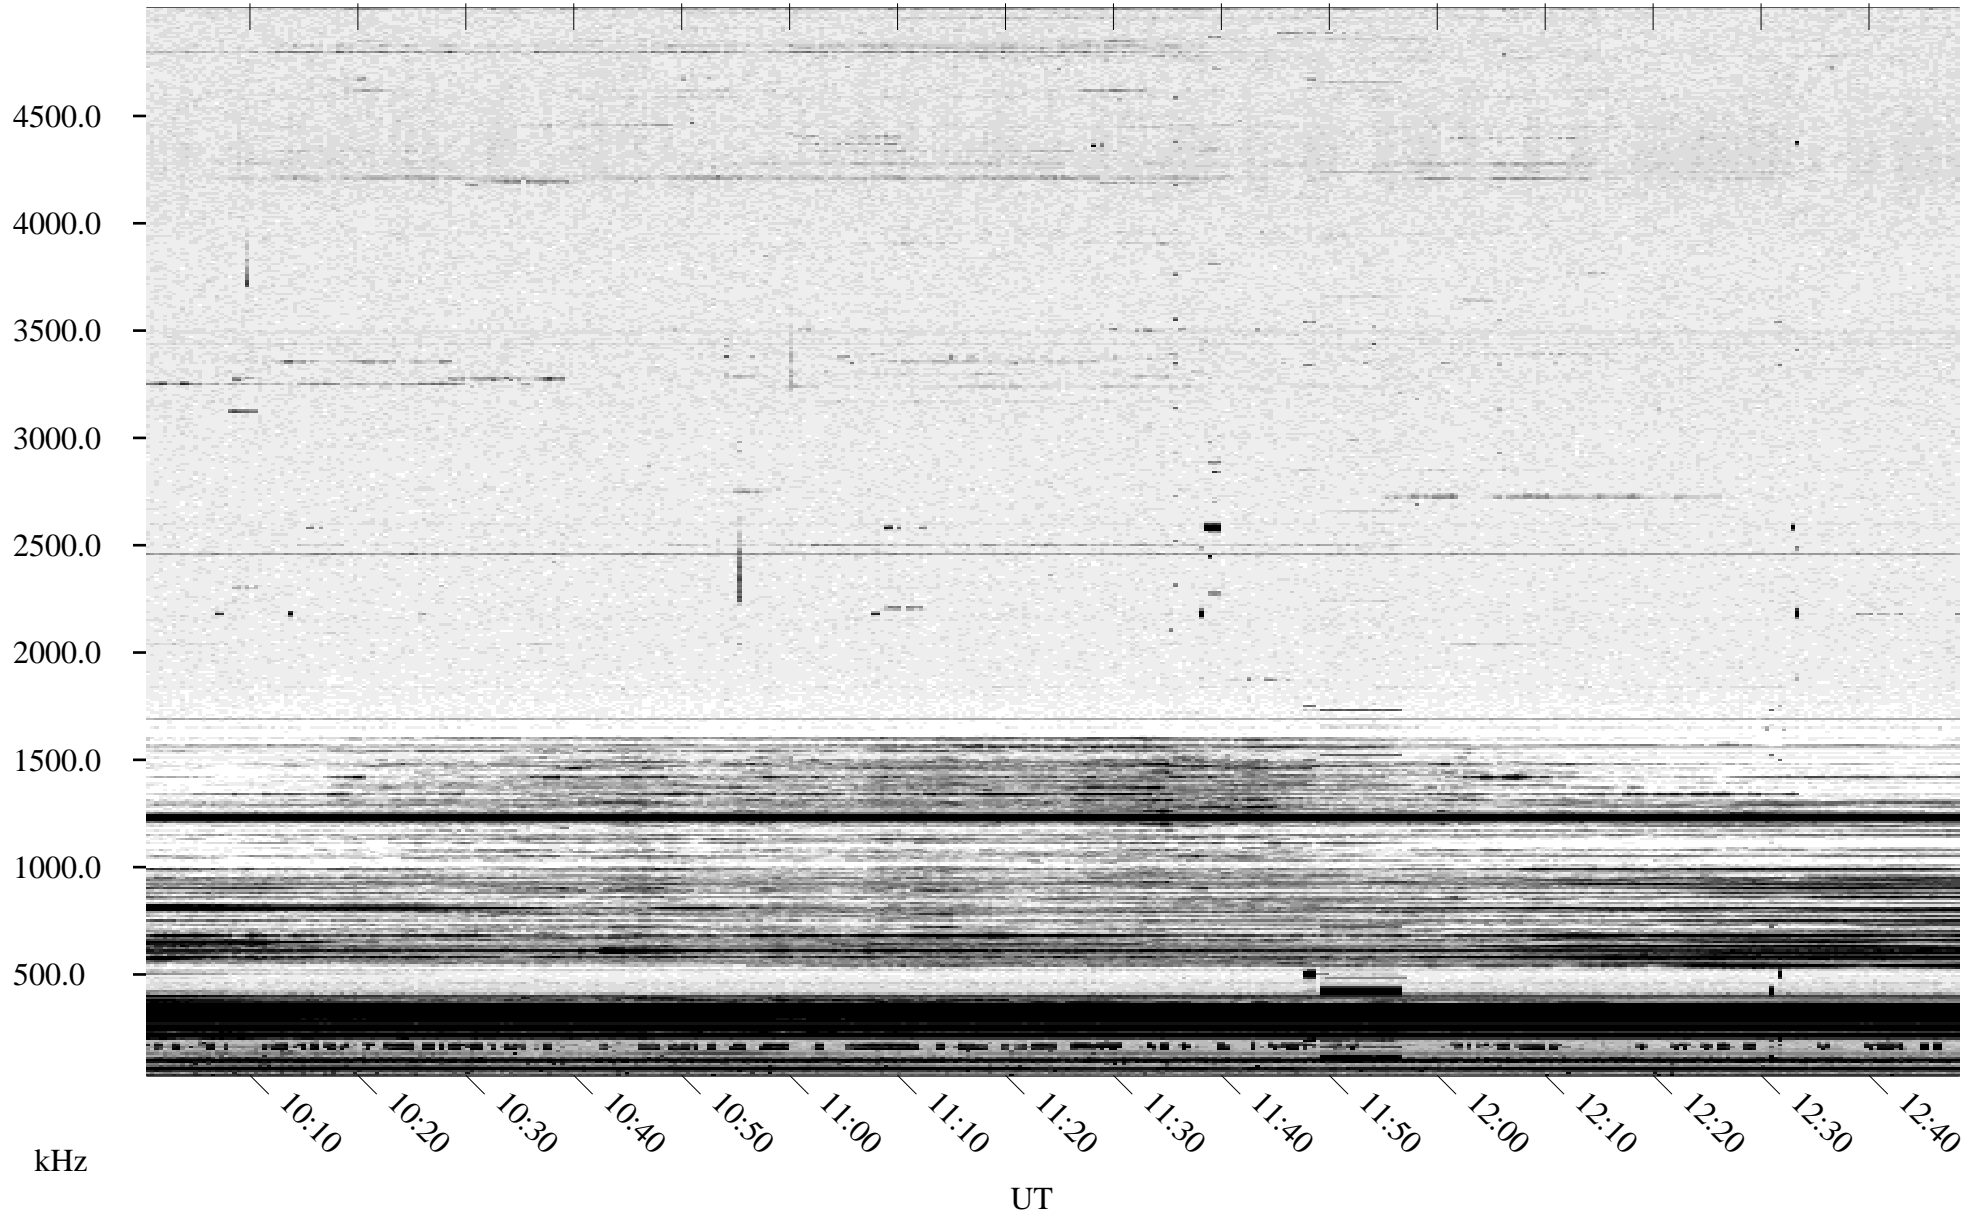

10/10/1994 Churchill, Manitoba

Linear Scale Black = 161 White = 15

ch94283l.r00m max_12

Page 1

10/10/1994 Churchill, Manitoba

Linear Scale Black = 161 White = 15

ch94283l.r00m max_12

Page 2

10/11/1994 Churchill, Manitoba

Linear Scale Black = 161 White = 15

ch94283l.r00m max_12

Page 3

10/11/1994 Churchill, Manitoba

Linear Scale Black = 161 White = 15

ch94283l.r00m max_12

Page 4

10/11/1994 Churchill, Manitoba

Linear Scale Black = 161 White = 15

ch94283l.r00m max_12

Page 5

10/11/1994 Churchill, Manitoba

Linear Scale Black = 161 White = 15

ch94283l.r00m max_12

Page 6

10/11/1994 Churchill, Manitoba

Linear Scale Black = 161 White = 15

ch94283l.r00m max_12

Page 7

10/11/1994 Churchill, Manitoba

Linear Scale Black = 161 White = 15

ch94283l.r00m max_12