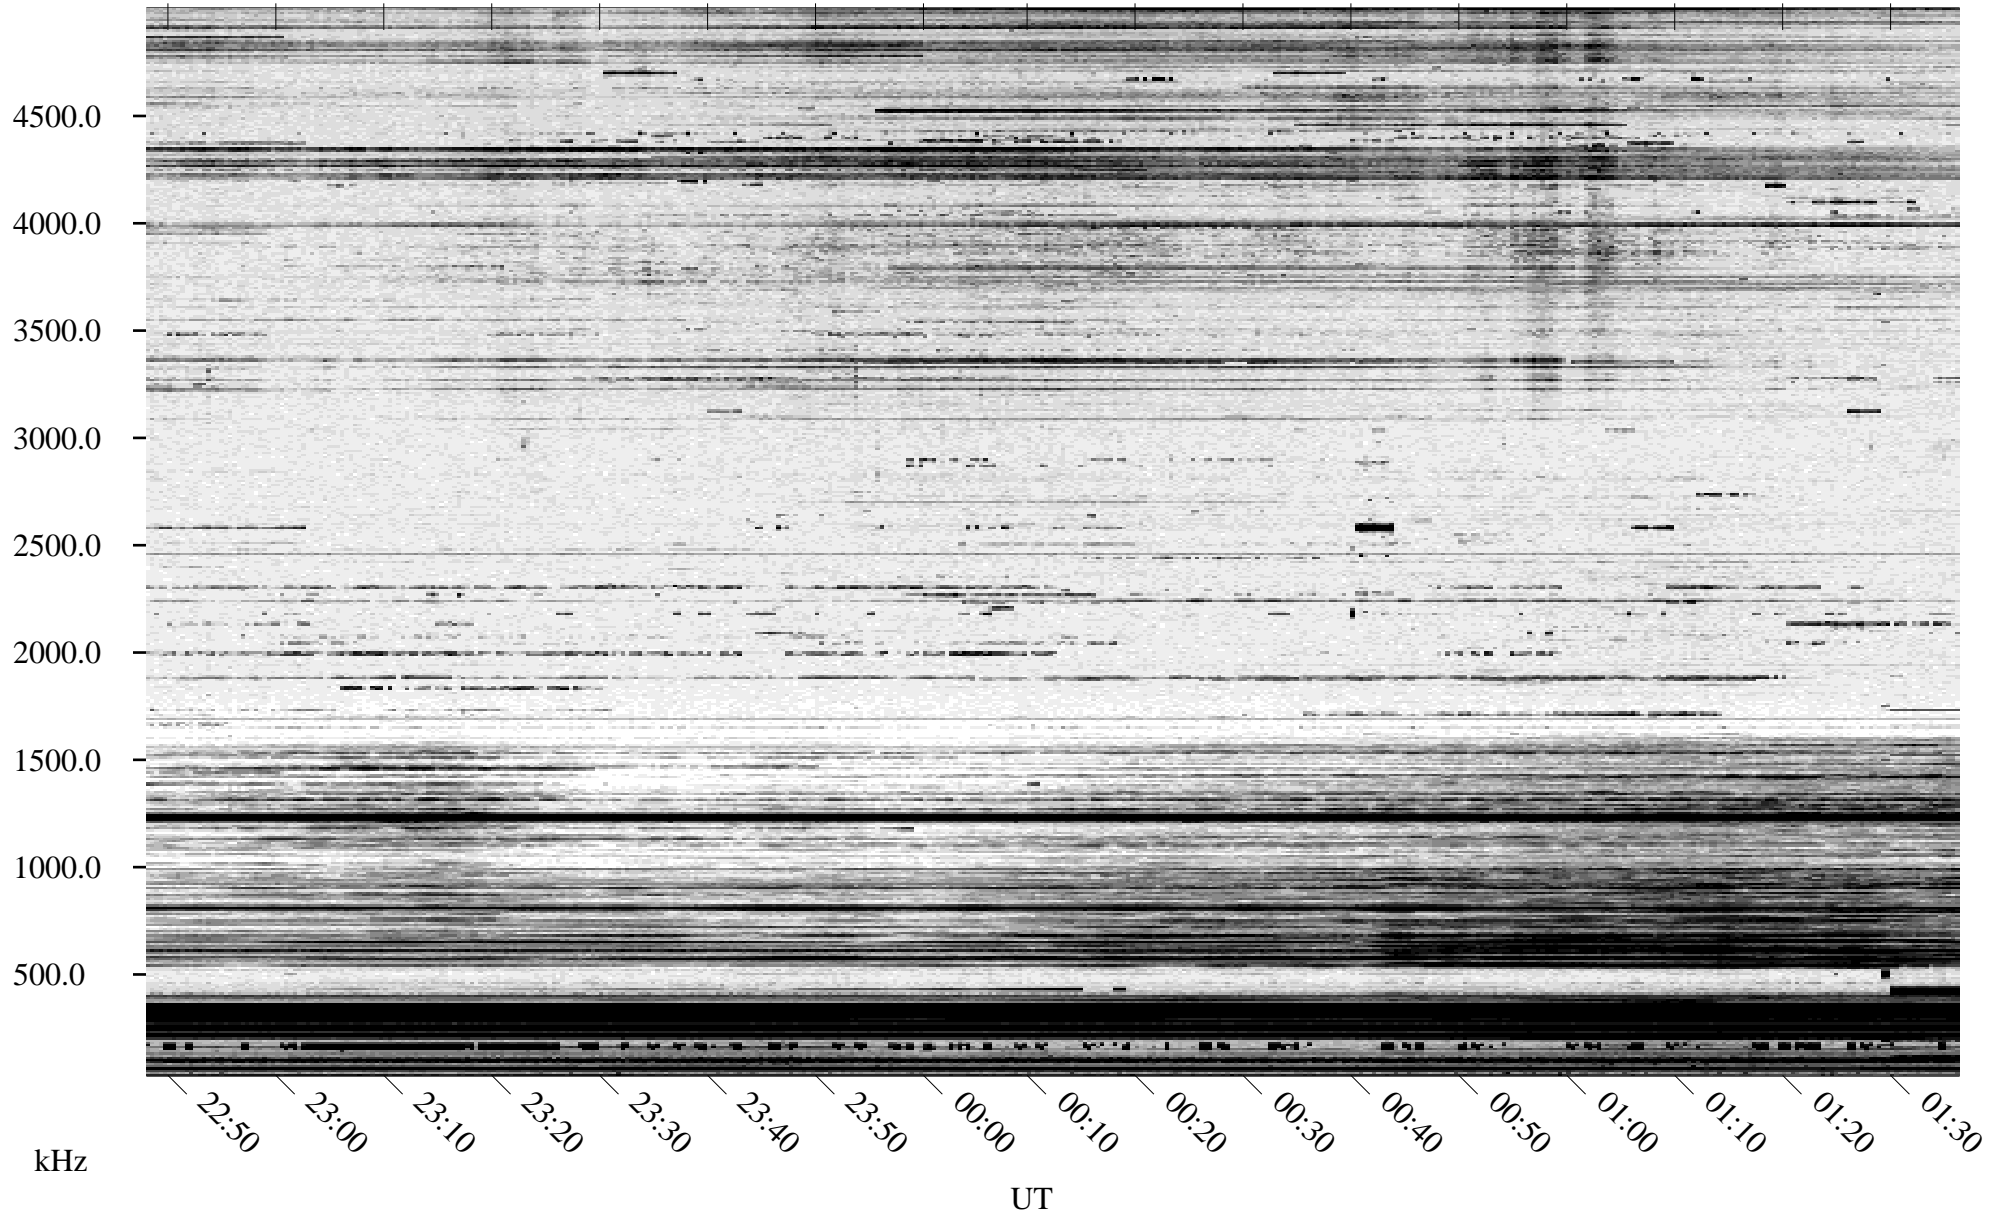

10/10/1994 Churchill, Manitoba

Linear Scale Black = 161 White = 15

ch94283l.r00m max_12

Page 1

10/10/1994 Churchill, Manitoba

Linear Scale Black = 161 White = 15

ch94283l.r00m max_12

Page 2

10/11/1994 Churchill, Manitoba

Linear Scale Black = 161 White = 15

ch94283l.r00m max_12

Page 3

10/11/1994 Churchill, Manitoba

Linear Scale Black = 161 White = 15

ch94283l.r00m max_12

Page 4

10/11/1994 Churchill, Manitoba

Linear Scale Black = 161 White = 15

ch94283l.r00m max_12

Page 5

10/11/1994 Churchill, Manitoba

Linear Scale Black = 161 White = 15

ch94283l.r00m max_12

Page 6

10/11/1994 Churchill, Manitoba

Linear Scale Black = 161 White = 15

ch94283l.r00m max_12

Page 7

10/11/1994 Churchill, Manitoba

Linear Scale Black = 161 White = 15

ch94283l.r00m max_12