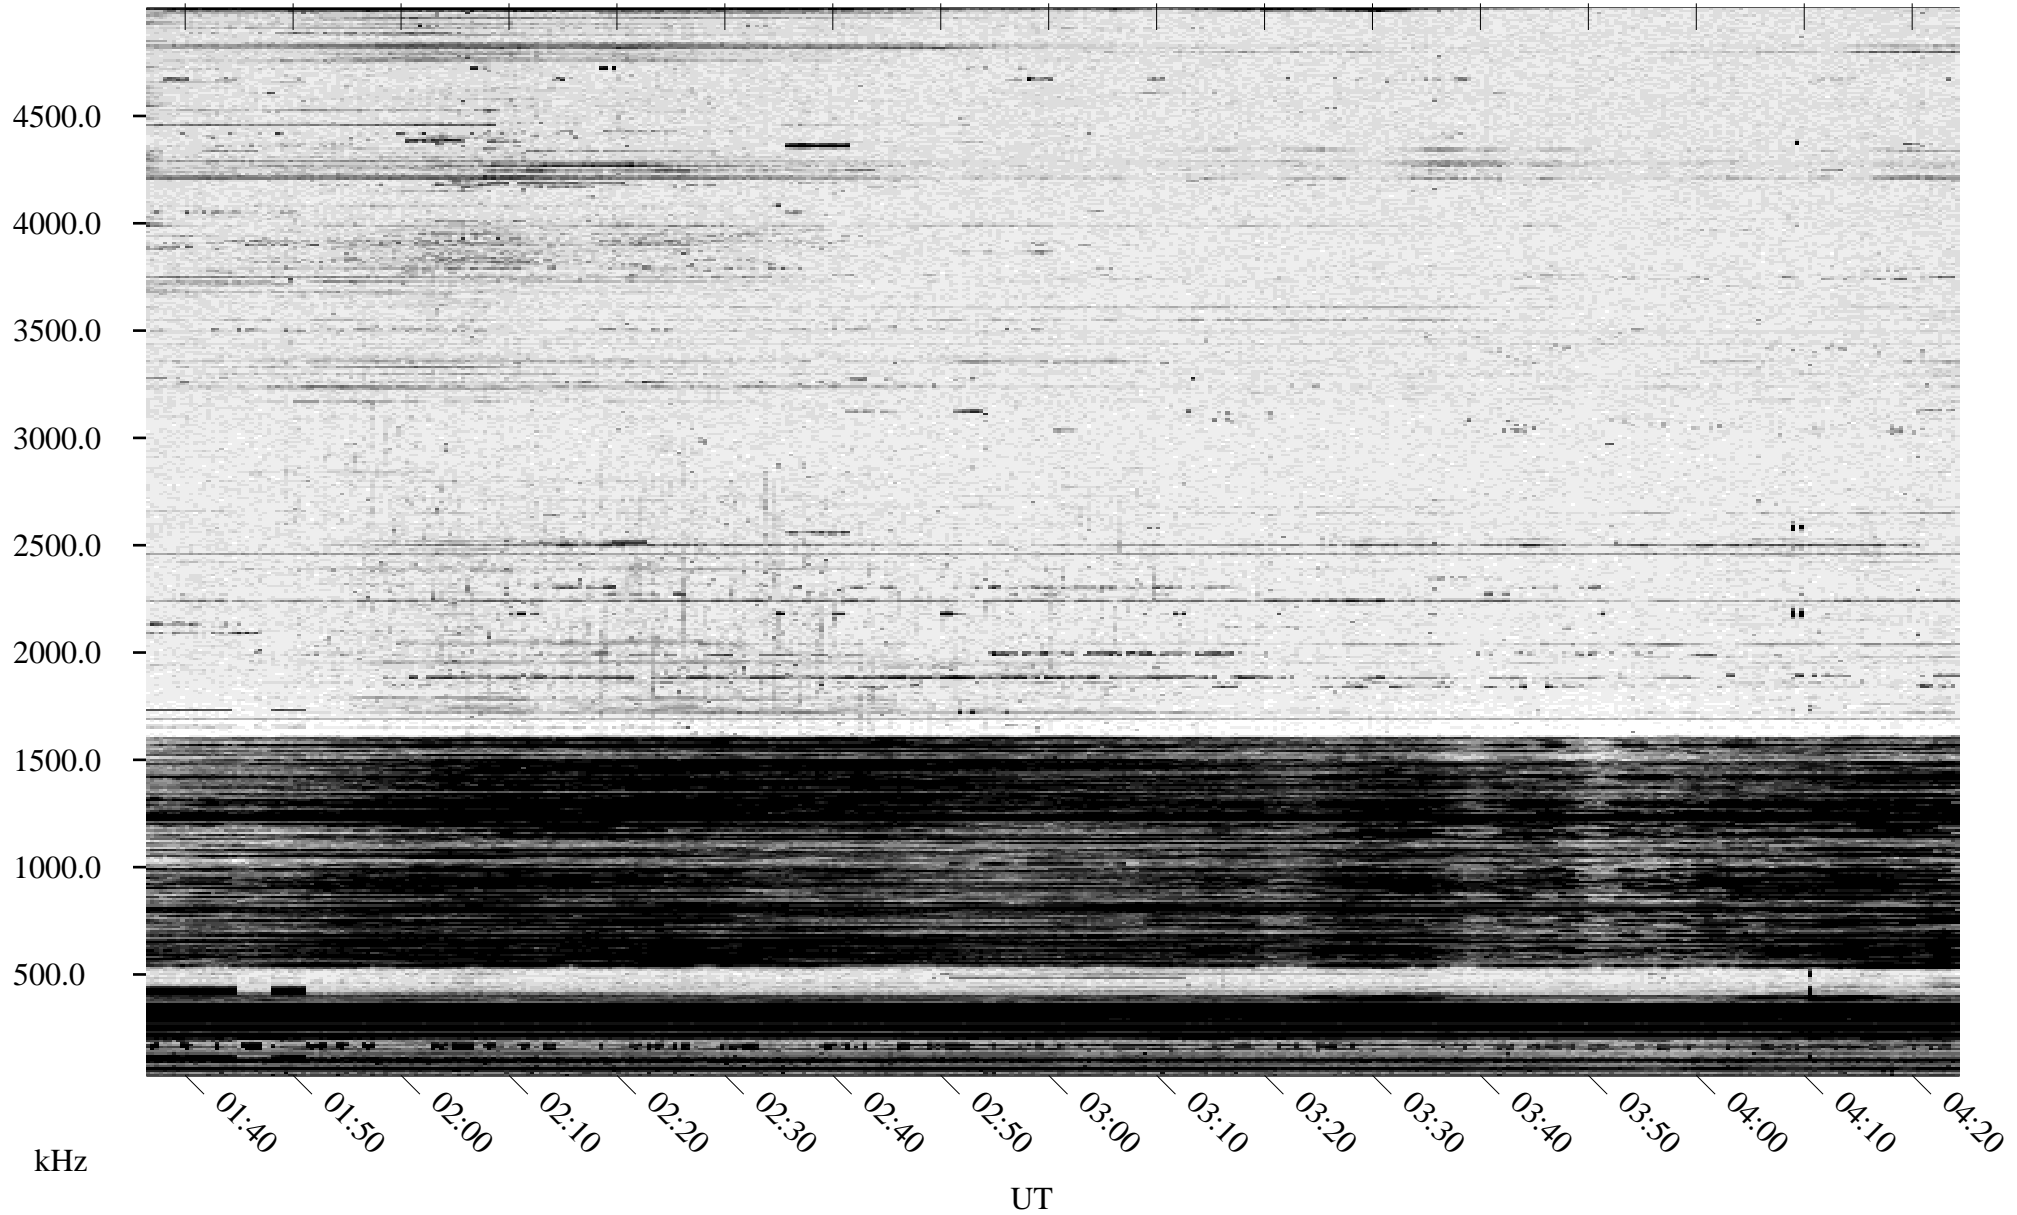

10/10/1994 Churchill, Manitoba

Linear Scale Black = 161 White = 15

ch94283l.r00m max_12

Page 1

10/10/1994 Churchill, Manitoba

Linear Scale Black = 161 White = 15

ch94283l.r00m max_12

Page 2

10/11/1994 Churchill, Manitoba

Linear Scale Black = 161 White = 15

ch94283l.r00m max_12

Page 3

10/11/1994 Churchill, Manitoba

Linear Scale Black = 161 White = 15

ch94283l.r00m max_12

Page 4

10/11/1994 Churchill, Manitoba

Linear Scale Black = 161 White = 15

ch94283l.r00m max_12

Page 5

10/11/1994 Churchill, Manitoba

Linear Scale Black = 161 White = 15

ch94283l.r00m max_12

Page 6

10/11/1994 Churchill, Manitoba

Linear Scale Black = 161 White = 15

ch94283l.r00m max_12

Page 7

10/11/1994 Churchill, Manitoba

Linear Scale Black = 161 White = 15

ch94283l.r00m max_12