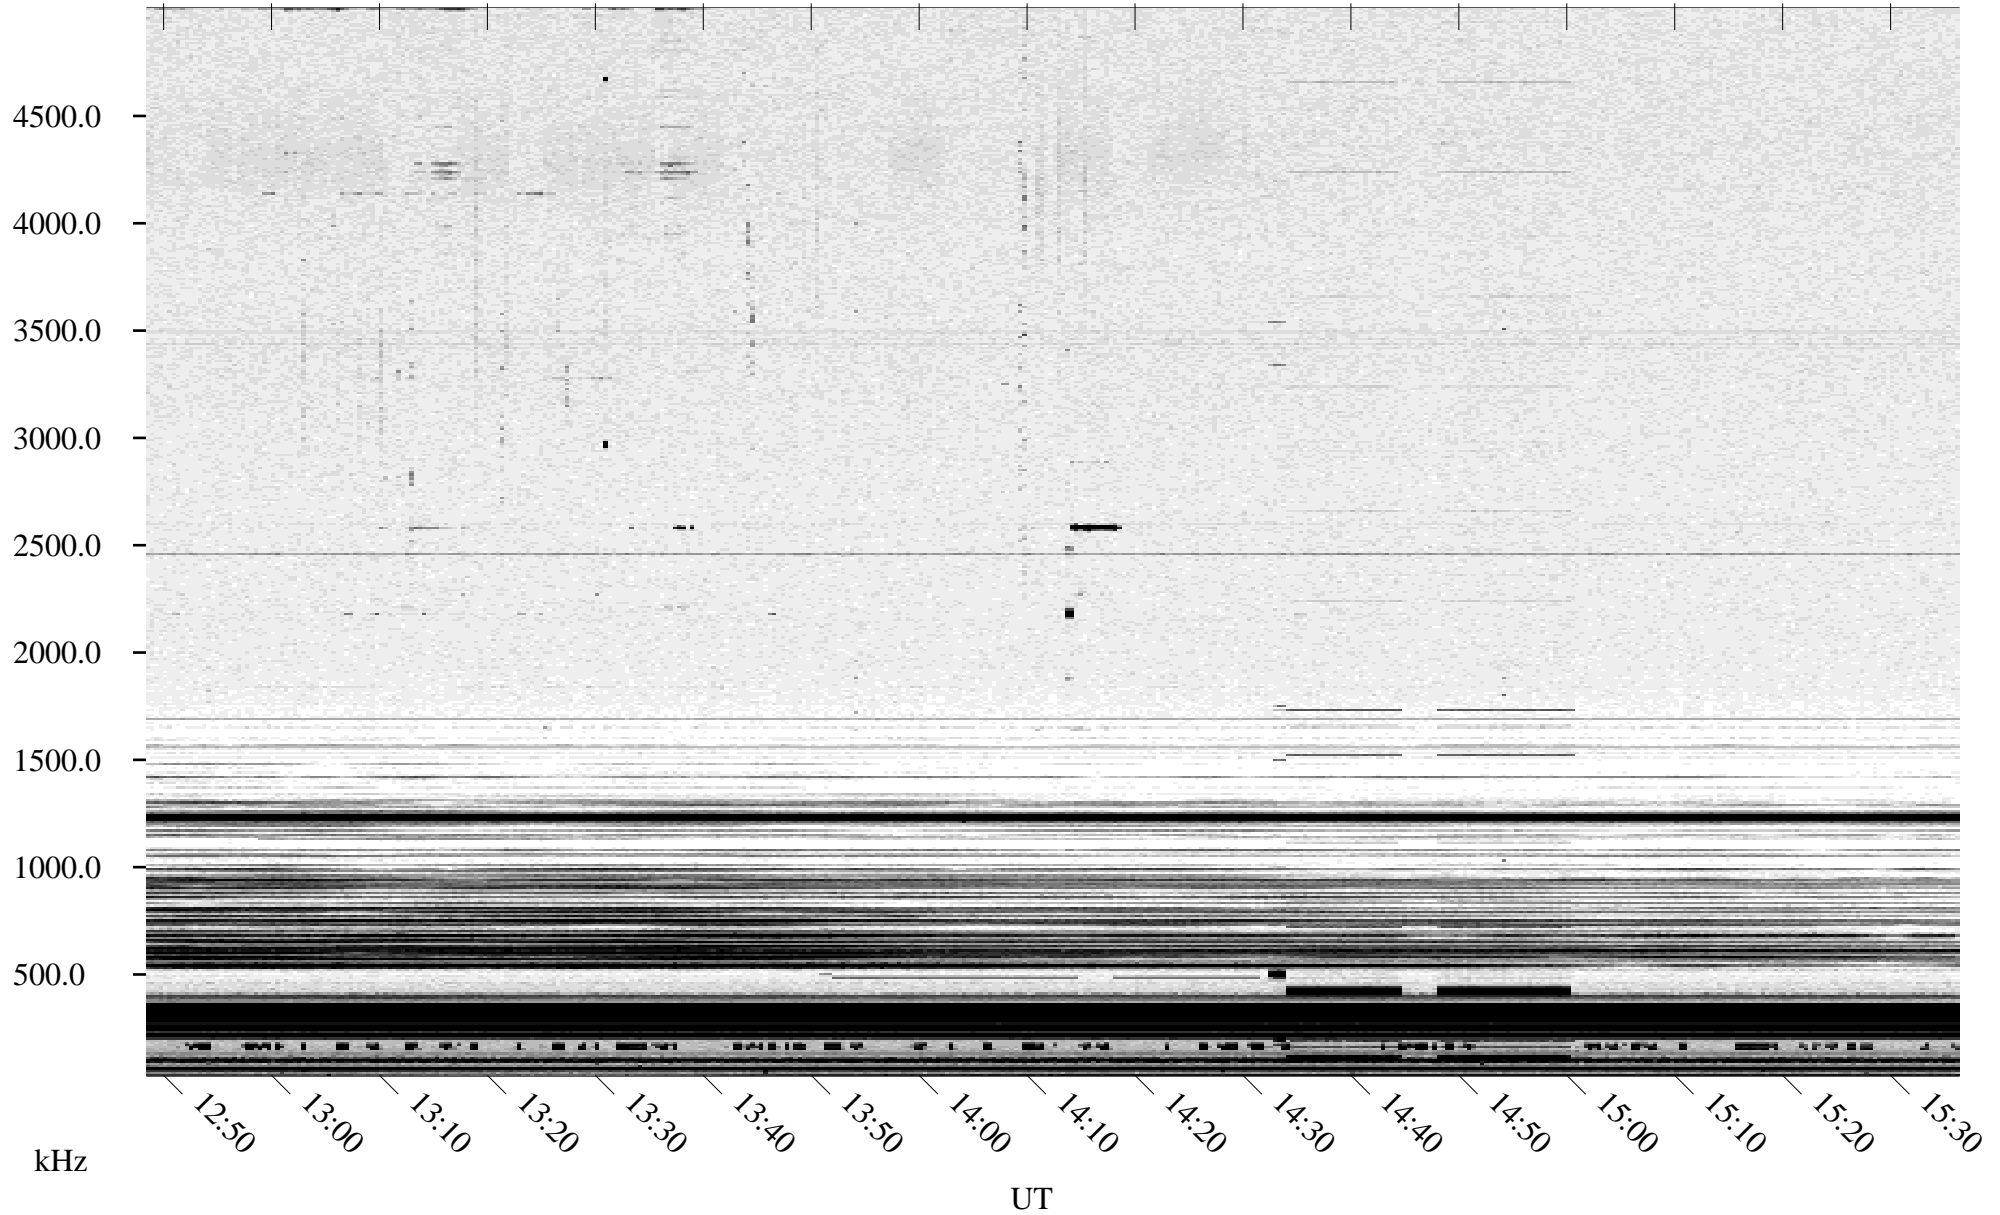

10/10/1994 Churchill, Manitoba

Linear Scale Black = 161 White = 15

ch94283l.r00m max_12

Page 1

10/10/1994 Churchill, Manitoba

Linear Scale Black = 161 White = 15

ch94283l.r00m max_12

Page 2

10/11/1994 Churchill, Manitoba

Linear Scale Black = 161 White = 15

ch94283l.r00m max_12

Page 3

10/11/1994 Churchill, Manitoba

Linear Scale Black = 161 White = 15

ch94283l.r00m max_12

Page 4

10/11/1994 Churchill, Manitoba

Linear Scale Black = 161 White = 15

ch94283l.r00m max_12

Page 5

10/11/1994 Churchill, Manitoba

Linear Scale Black = 161 White = 15

ch94283l.r00m max_12

Page 6

10/11/1994 Churchill, Manitoba

Linear Scale Black = 161 White = 15

ch94283l.r00m max_12

Page 7

10/11/1994 Churchill, Manitoba

Linear Scale Black = 161 White = 15

ch94283l.r00m max_12