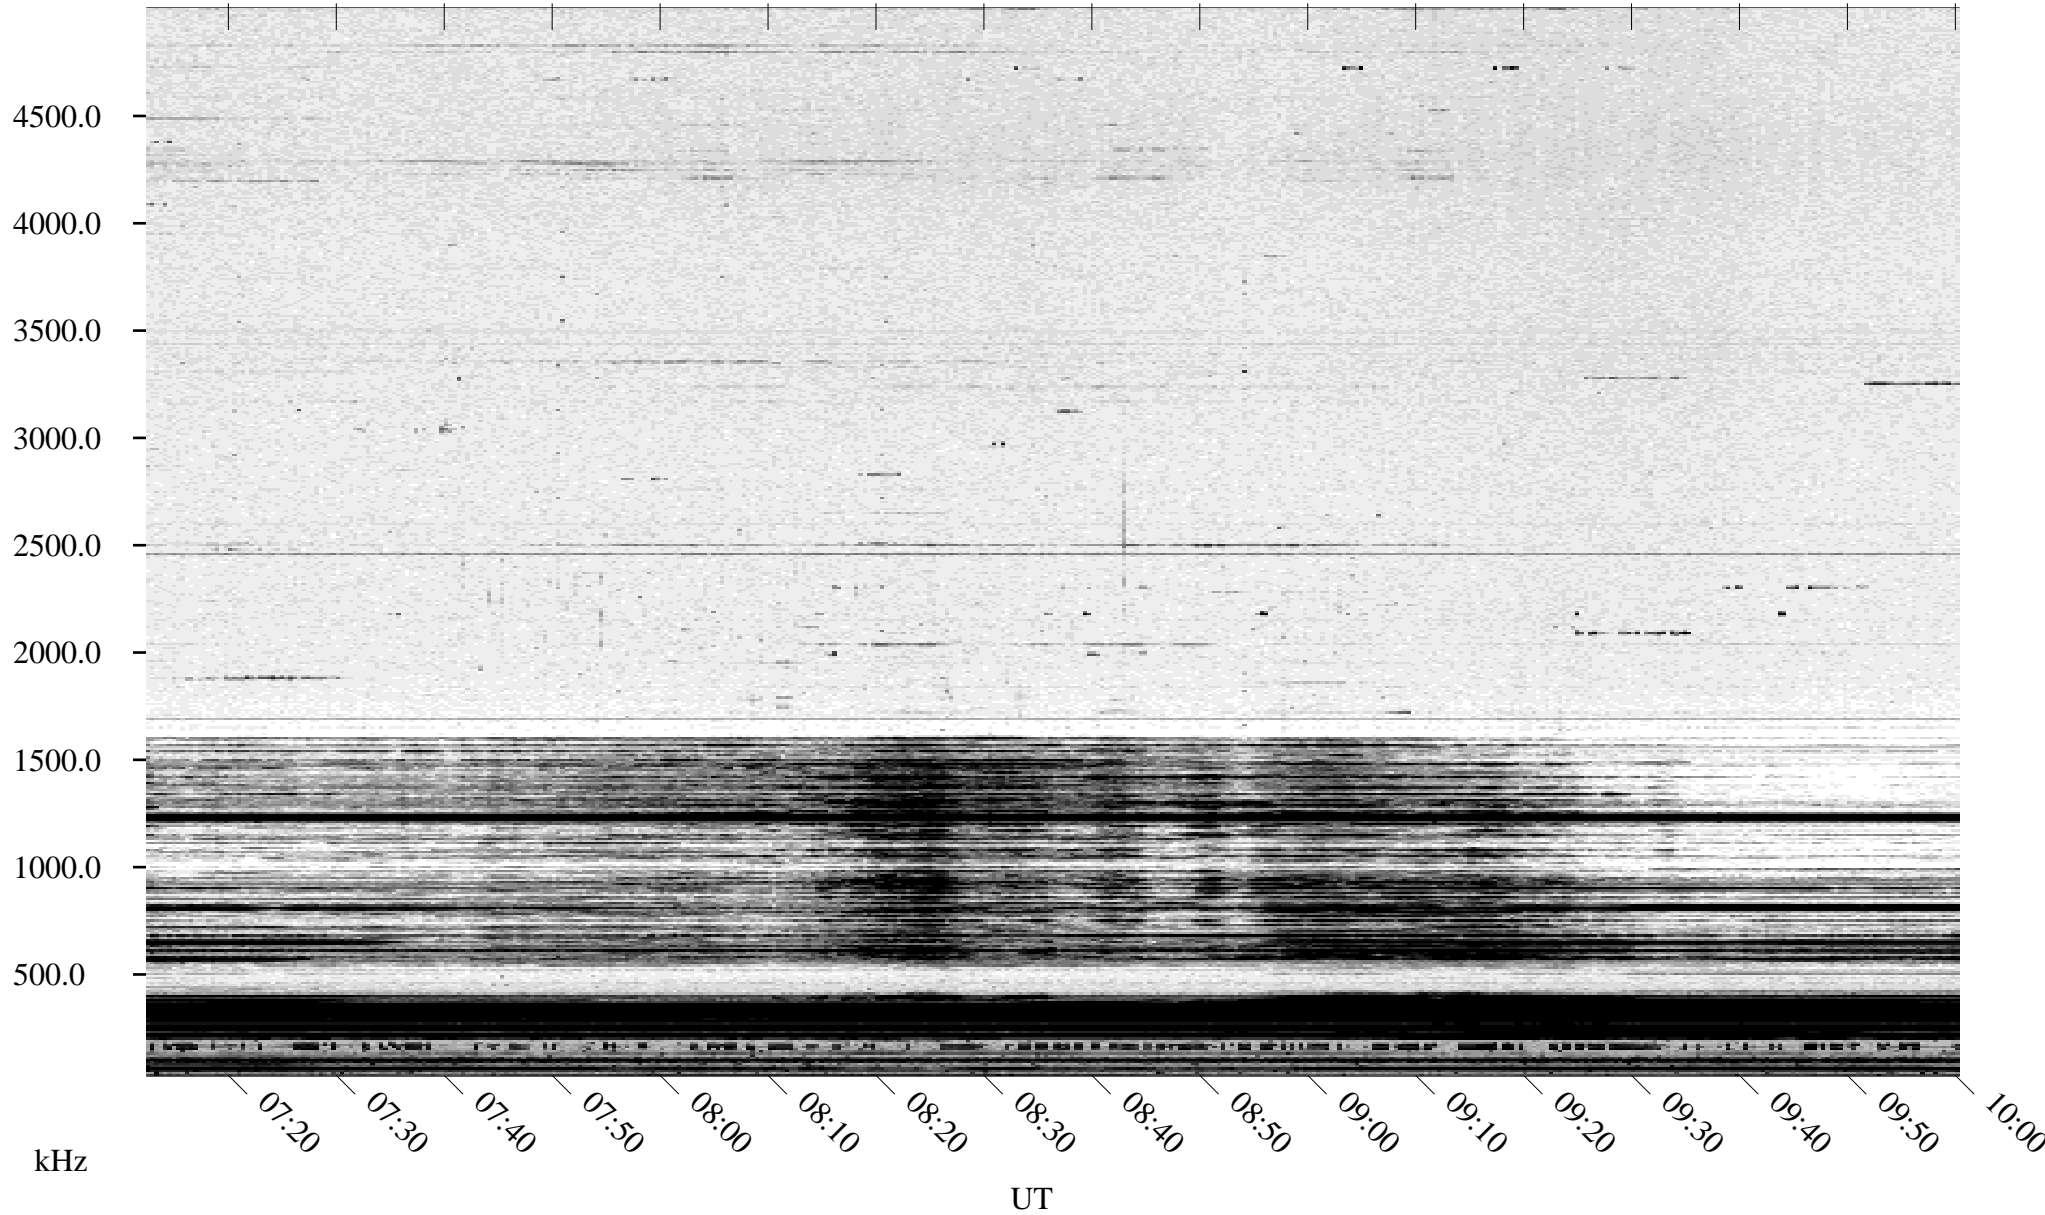

10/10/1994 Churchill, Manitoba

Linear Scale Black = 161 White = 15

ch94283l.r00m max_12

Page 1

10/10/1994 Churchill, Manitoba

Linear Scale Black = 161 White = 15

ch94283l.r00m max_12

Page 2

10/11/1994 Churchill, Manitoba

Linear Scale Black = 161 White = 15

ch94283l.r00m max_12

Page 3

10/11/1994 Churchill, Manitoba

Linear Scale Black = 161 White = 15

ch94283l.r00m max_12

Page 4

10/11/1994 Churchill, Manitoba

Linear Scale Black = 161 White = 15

ch94283l.r00m max_12

Page 5

10/11/1994 Churchill, Manitoba

Linear Scale Black = 161 White = 15

ch94283l.r00m max_12

Page 6

10/11/1994 Churchill, Manitoba

Linear Scale Black = 161 White = 15

ch94283l.r00m max_12

Page 7

10/11/1994 Churchill, Manitoba

Linear Scale Black = 161 White = 15

ch94283l.r00m max_12