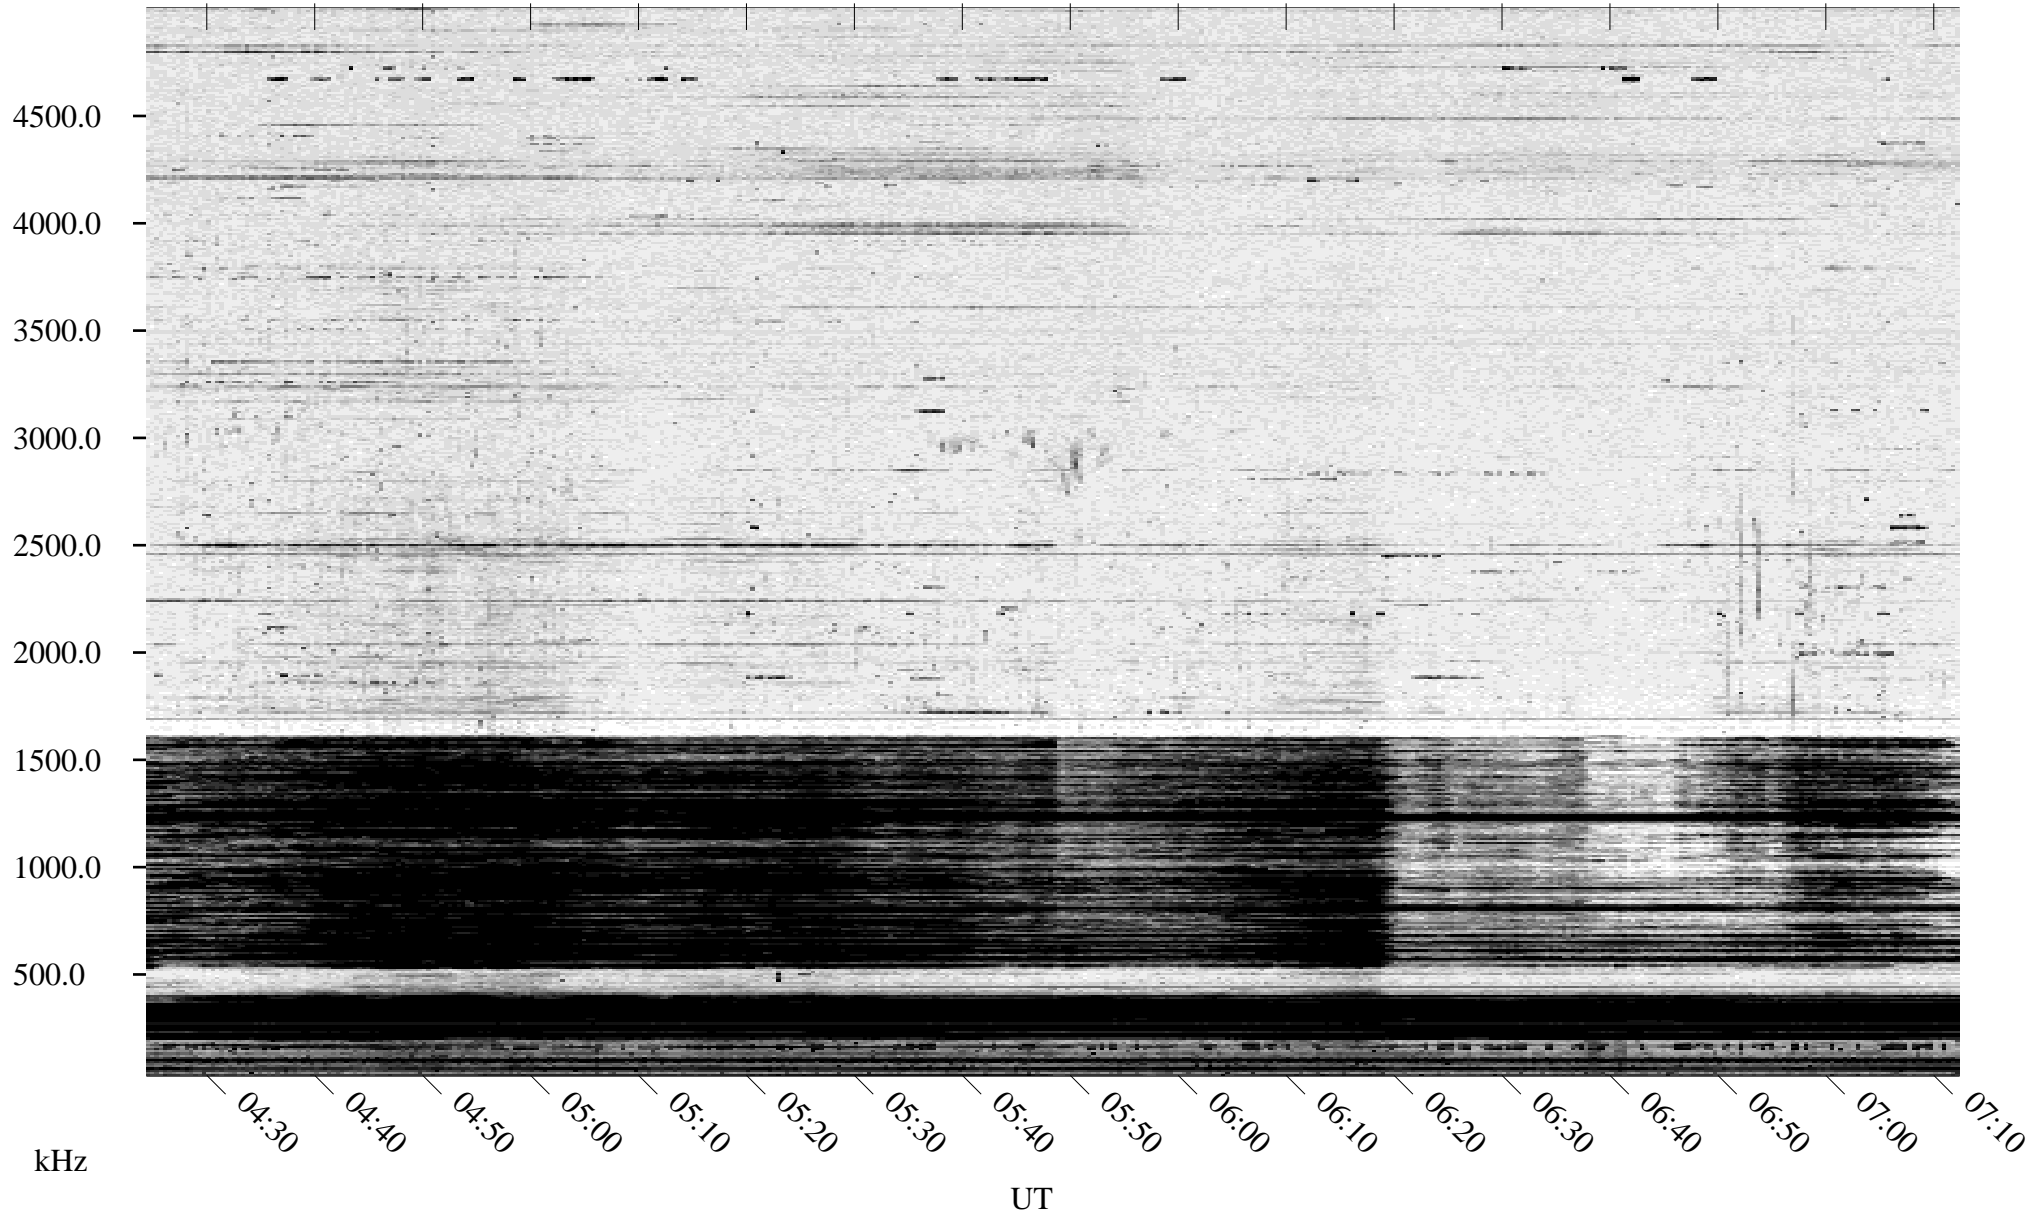

10/10/1994 Churchill, Manitoba

Linear Scale Black = 161 White = 15

ch94283l.r00m max_12

Page 1

10/10/1994 Churchill, Manitoba

Linear Scale Black = 161 White = 15

ch94283l.r00m max_12

Page 2

10/11/1994 Churchill, Manitoba

Linear Scale Black = 161 White = 15

ch94283l.r00m max_12

Page 3

10/11/1994 Churchill, Manitoba

Linear Scale Black = 161 White = 15

ch94283l.r00m max_12

Page 4

10/11/1994 Churchill, Manitoba

Linear Scale Black = 161 White = 15

ch94283l.r00m max_12

Page 5

10/11/1994 Churchill, Manitoba

Linear Scale Black = 161 White = 15

ch94283l.r00m max_12

Page 6

10/11/1994 Churchill, Manitoba

Linear Scale Black = 161 White = 15

ch94283l.r00m max_12

Page 7

10/11/1994 Churchill, Manitoba

Linear Scale Black = 161 White = 15

ch94283l.r00m max_12