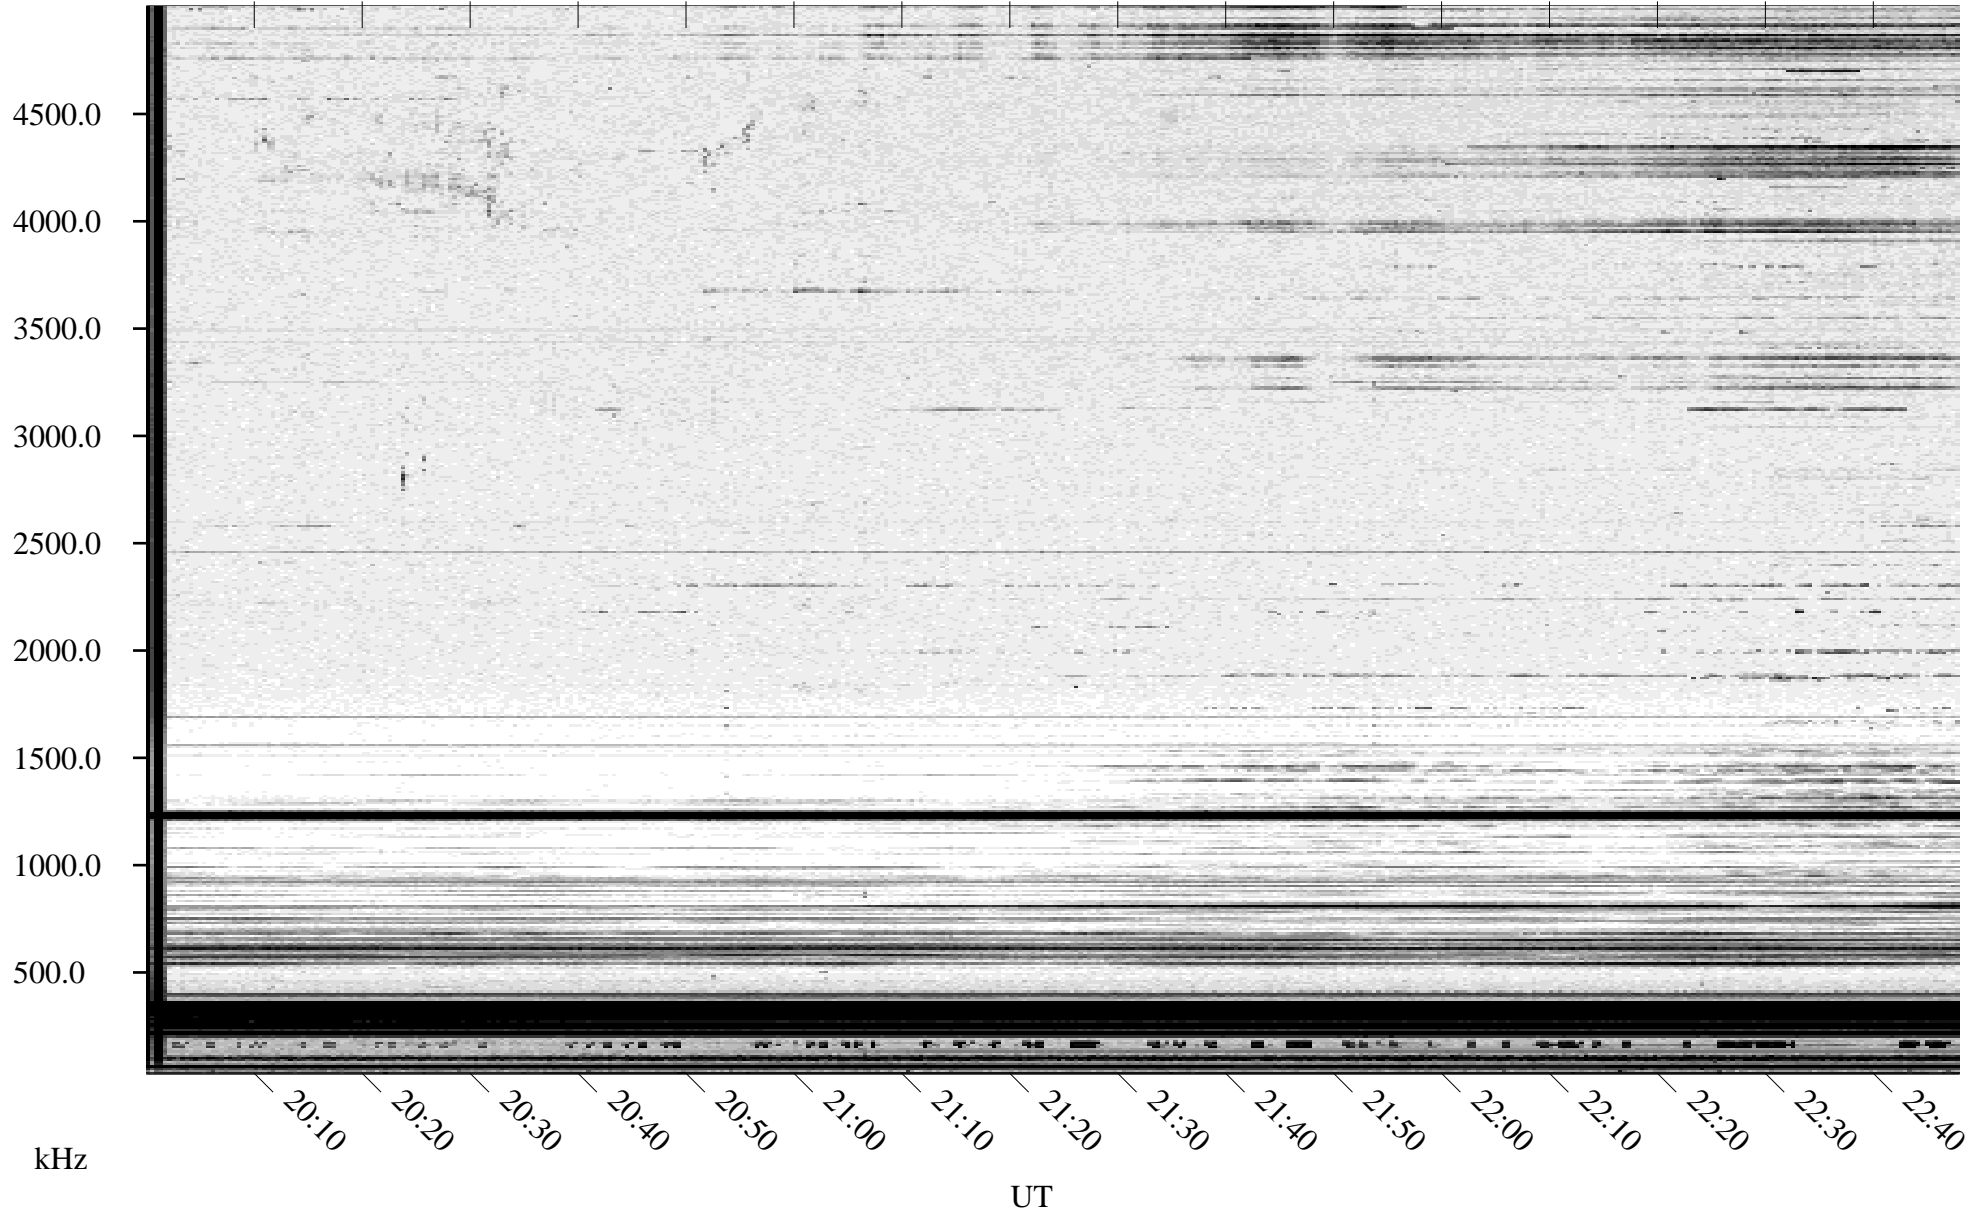

10/10/1994 Churchill, Manitoba

Linear Scale Black = 161 White = 15

ch94283l.r00m max_12

Page 1

10/10/1994 Churchill, Manitoba

Linear Scale Black = 161 White = 15

ch94283l.r00m max_12

Page 2

10/11/1994 Churchill, Manitoba

Linear Scale Black = 161 White = 15

ch94283l.r00m max_12

Page 3

10/11/1994 Churchill, Manitoba

Linear Scale Black = 161 White = 15

ch94283l.r00m max_12

Page 4

10/11/1994 Churchill, Manitoba

Linear Scale Black = 161 White = 15

ch94283l.r00m max_12

Page 5

10/11/1994 Churchill, Manitoba

Linear Scale Black = 161 White = 15

ch94283l.r00m max_12

Page 6

10/11/1994 Churchill, Manitoba

Linear Scale Black = 161 White = 15

ch94283l.r00m max_12

Page 7

10/11/1994 Churchill, Manitoba

Linear Scale Black = 161 White = 15

ch94283l.r00m max_12