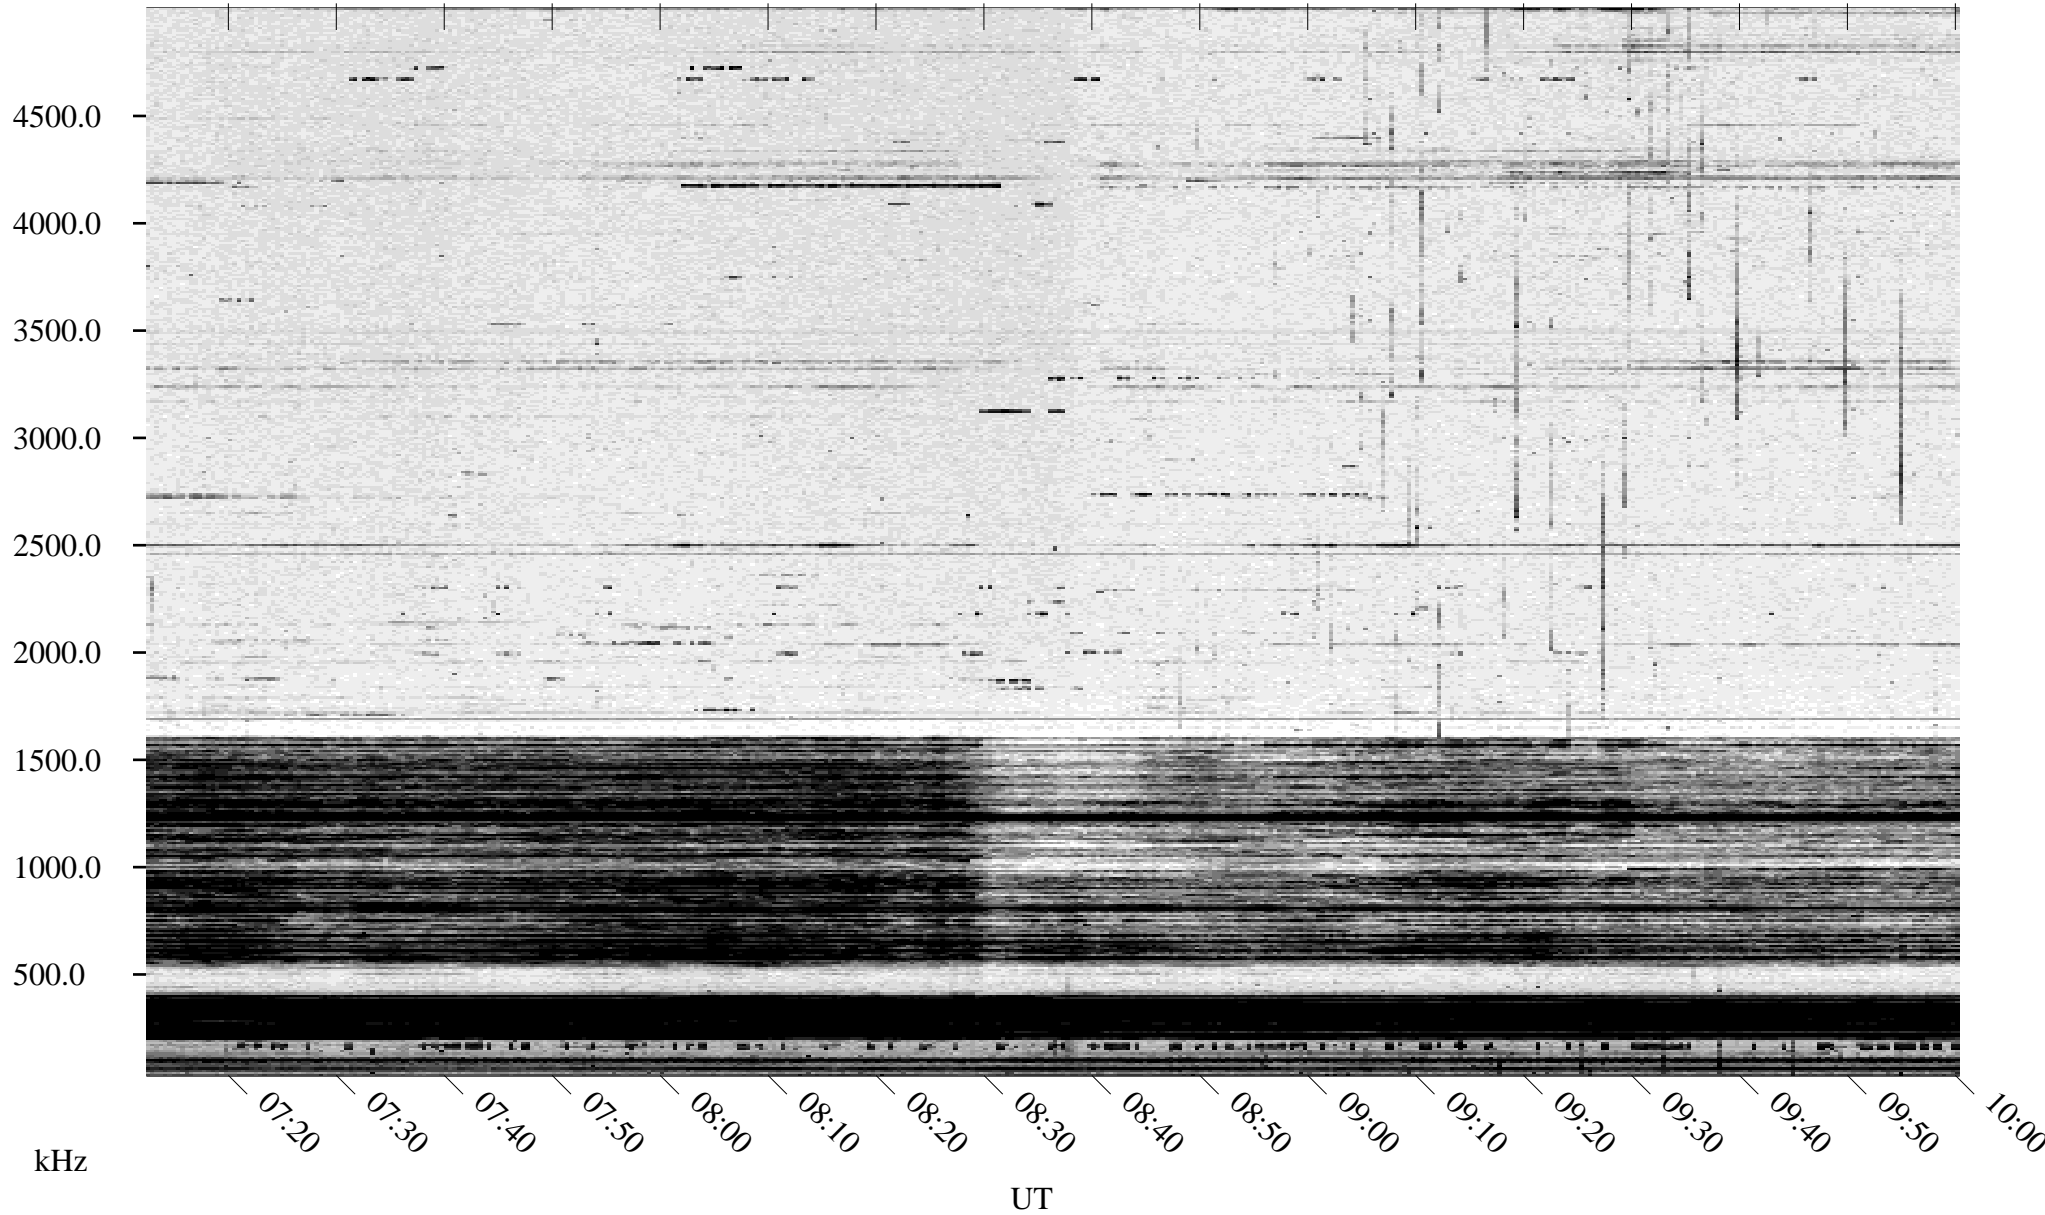

10/11/1994 Churchill, Manitoba

Linear Scale Black = 161 White = 15

ch94284l.r00m max_12

Page 1

10/11/1994 Churchill, Manitoba

Linear Scale Black = 161 White = 15

ch94284l.r00m max_12

Page 2

10/12/1994 Churchill, Manitoba

Linear Scale Black = 161 White = 15

ch94284l.r00m max_12

Page 3

10/12/1994 Churchill, Manitoba

Linear Scale Black = 161 White = 15

ch94284l.r00m max_12

Page 4

10/12/1994 Churchill, Manitoba

Linear Scale Black = 161 White = 15

ch94284l.r00m max_12

Page 5

10/12/1994 Churchill, Manitoba

Linear Scale Black = 161 White = 15

ch94284l.r00m max_12

Page 6

10/12/1994 Churchill, Manitoba

Linear Scale Black = 161 White = 15

ch94284l.r00m max_12

Page 7

10/12/1994 Churchill, Manitoba

Linear Scale Black = 161 White = 15

ch94284l.r00m max_12