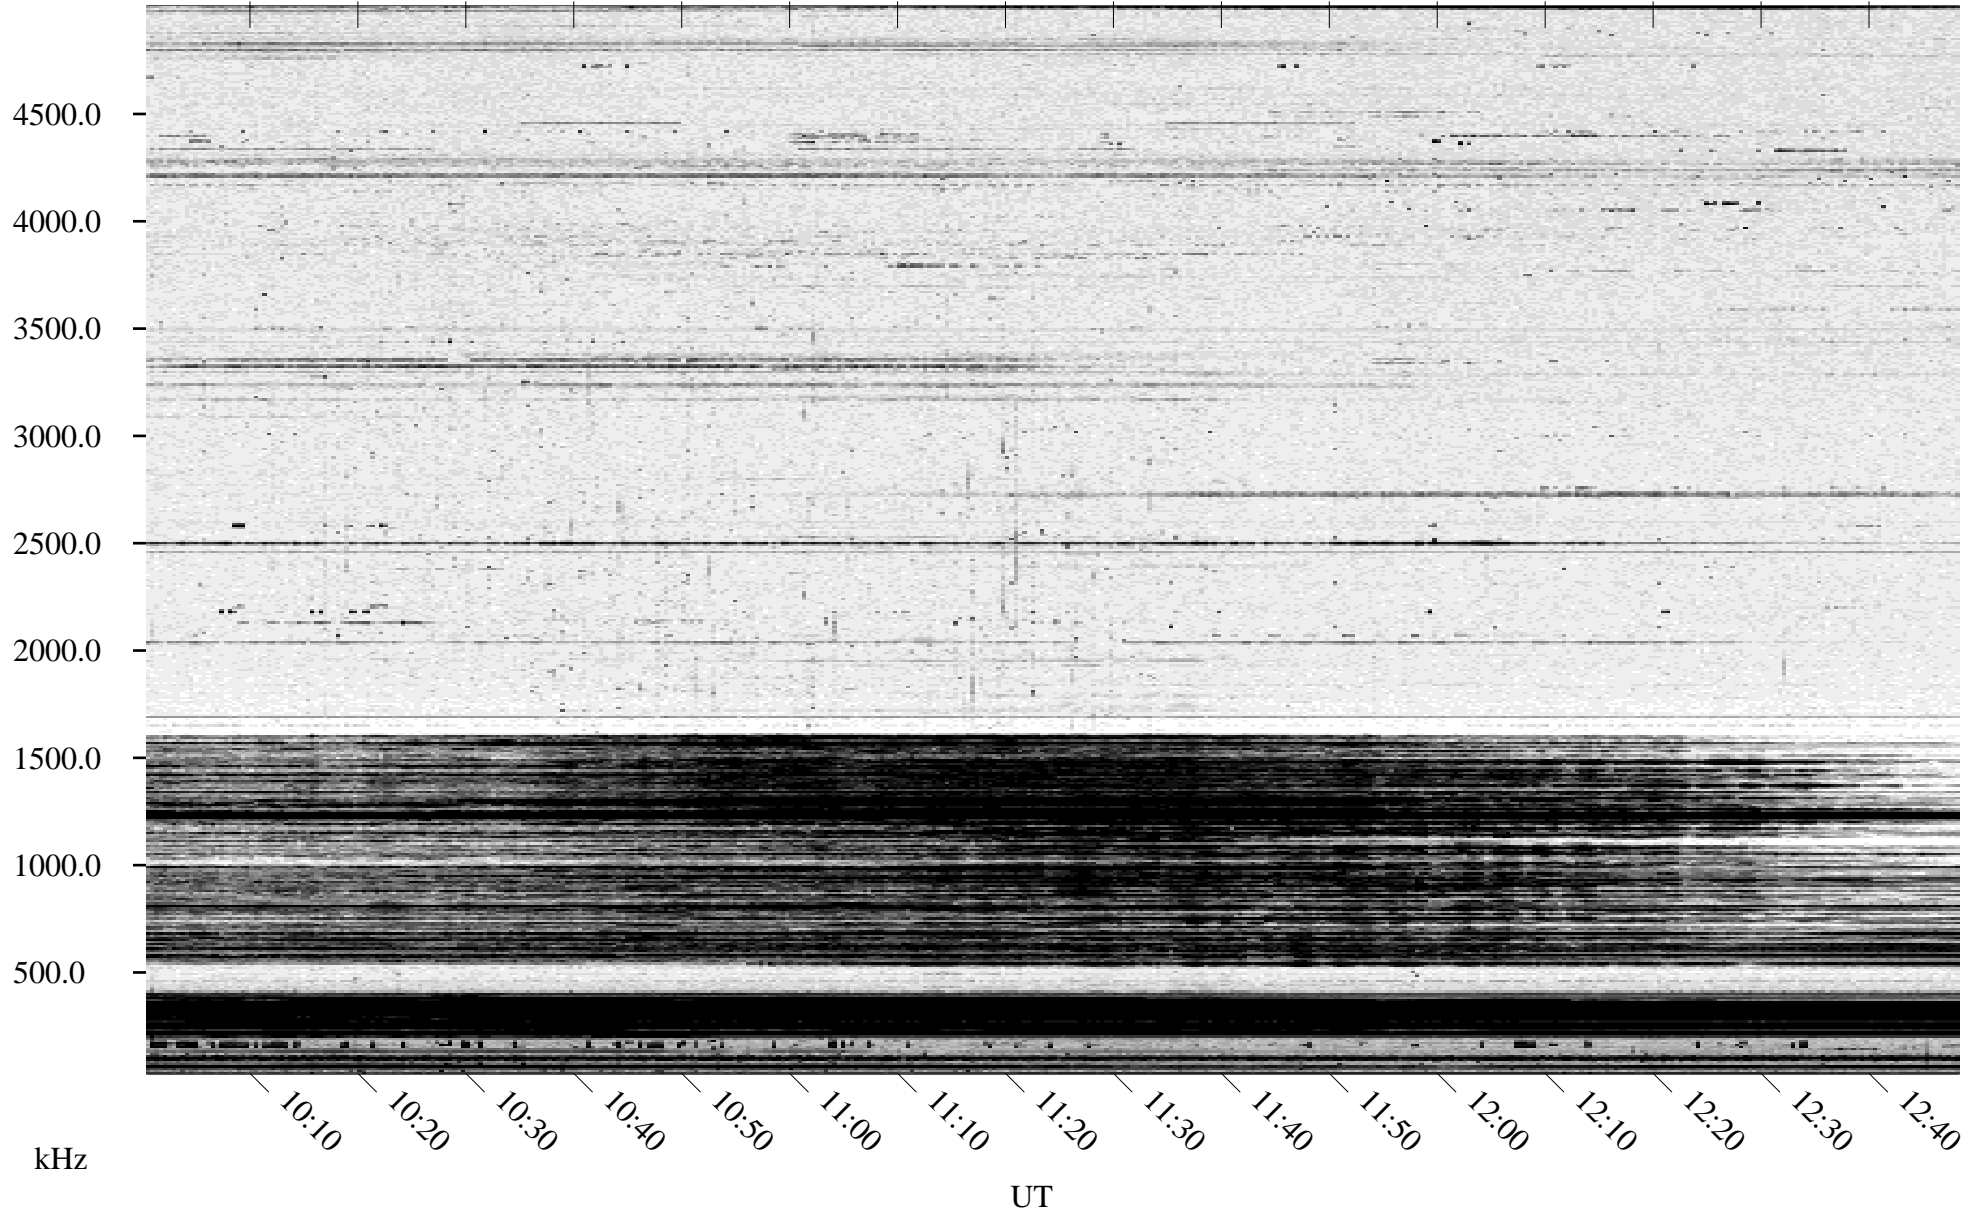

10/11/1994 Churchill, Manitoba

Linear Scale Black = 161 White = 15

ch94284l.r00m max_12

Page 1

10/11/1994 Churchill, Manitoba

Linear Scale Black = 161 White = 15

ch94284l.r00m max_12

Page 2

10/12/1994 Churchill, Manitoba

Linear Scale Black = 161 White = 15

ch94284l.r00m max_12

Page 3

10/12/1994 Churchill, Manitoba

Linear Scale Black = 161 White = 15

ch94284l.r00m max_12

Page 4

10/12/1994 Churchill, Manitoba

Linear Scale Black = 161 White = 15

ch94284l.r00m max_12

Page 5

10/12/1994 Churchill, Manitoba

Linear Scale Black = 161 White = 15

ch94284l.r00m max_12

Page 6

10/12/1994 Churchill, Manitoba

Linear Scale Black = 161 White = 15

ch94284l.r00m max_12

Page 7

10/12/1994 Churchill, Manitoba

Linear Scale Black = 161 White = 15

ch94284l.r00m max_12