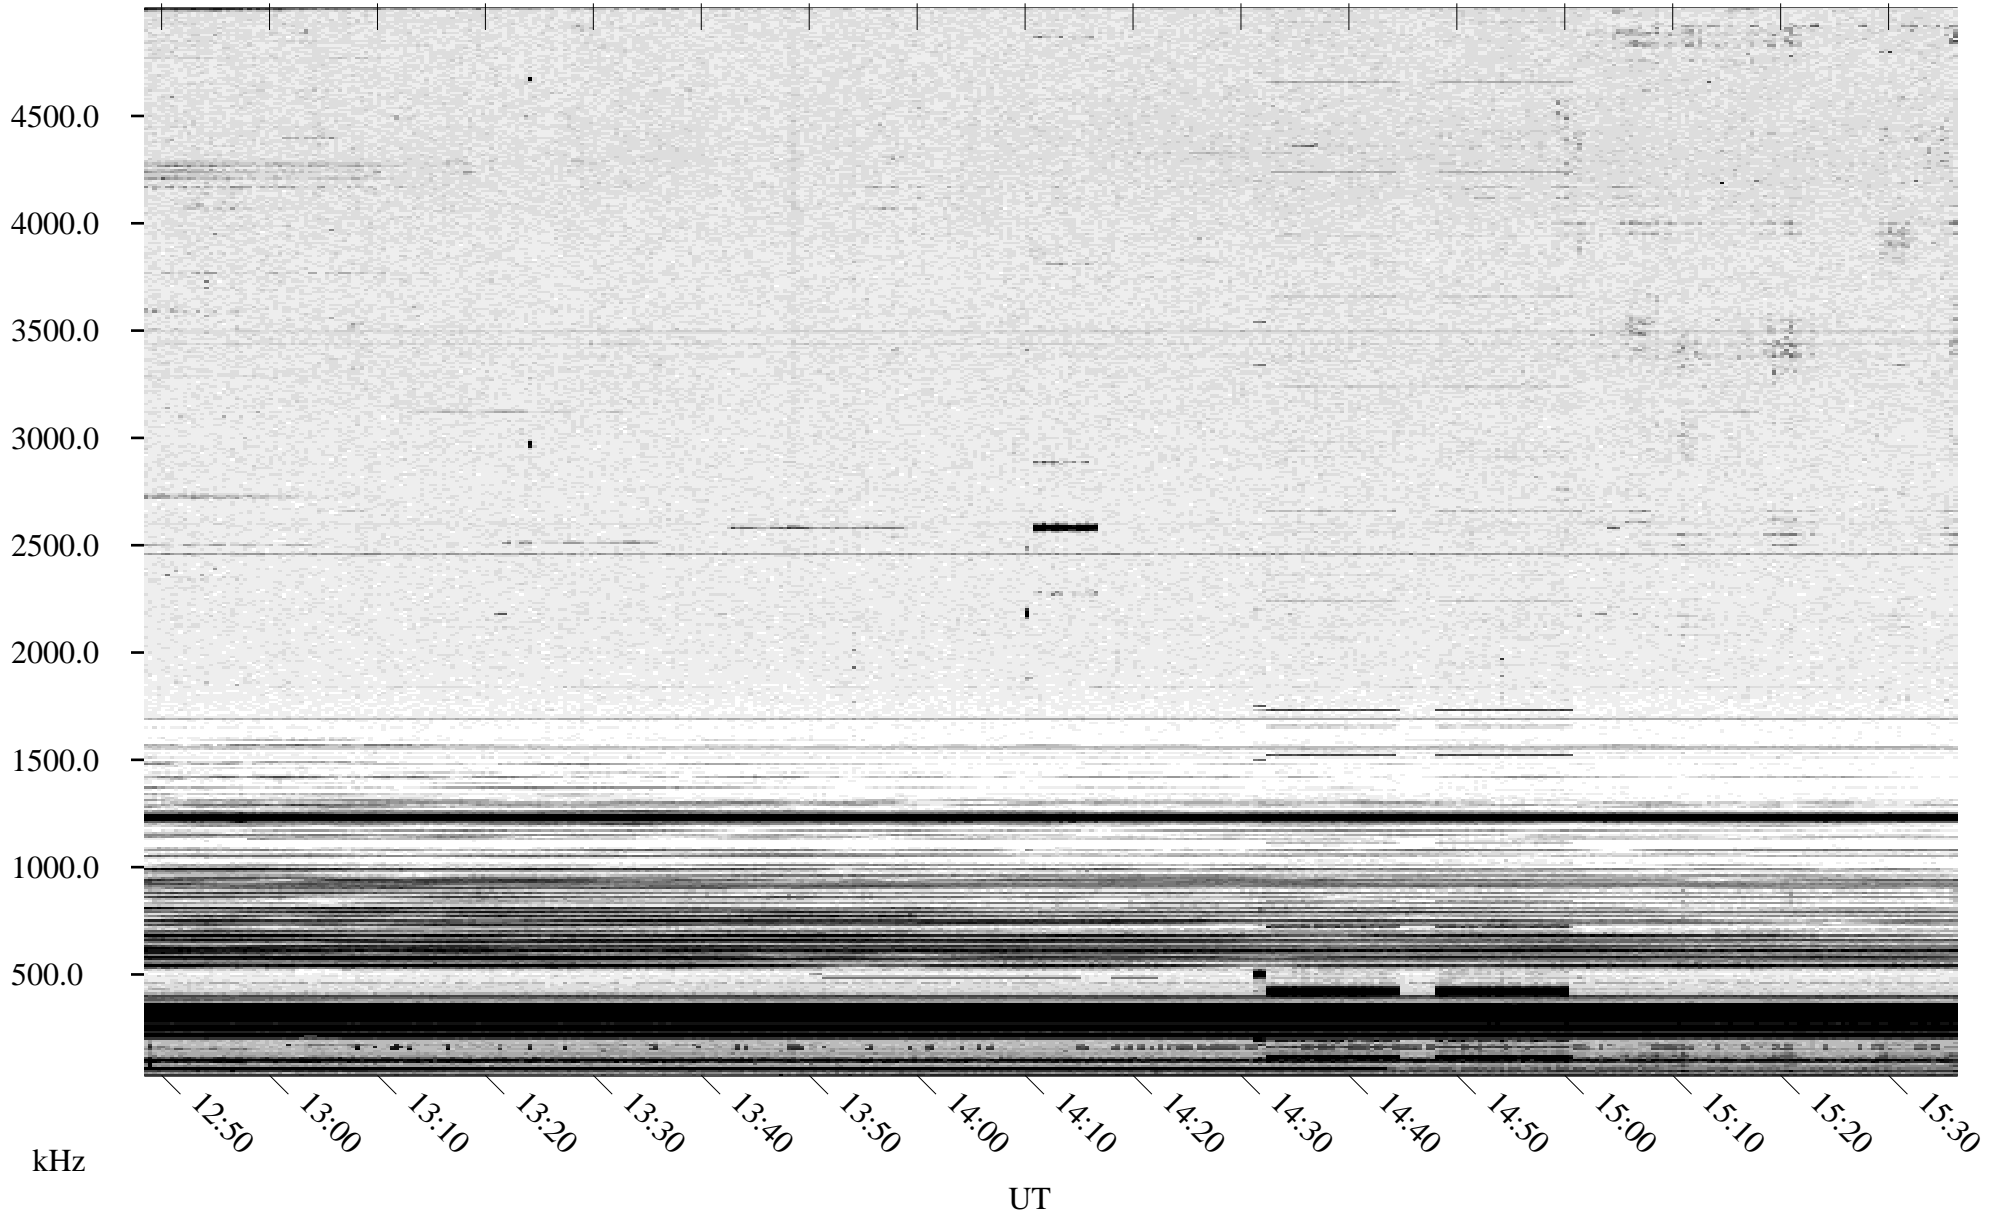

10/11/1994 Churchill, Manitoba

Linear Scale Black = 161 White = 15

ch94284l.r00m max_12

Page 1

10/11/1994 Churchill, Manitoba

Linear Scale Black = 161 White = 15

ch94284l.r00m max_12

Page 2

10/12/1994 Churchill, Manitoba

Linear Scale Black = 161 White = 15

ch94284l.r00m max_12

Page 3

10/12/1994 Churchill, Manitoba

Linear Scale Black = 161 White = 15

ch94284l.r00m max_12

Page 4

10/12/1994 Churchill, Manitoba

Linear Scale Black = 161 White = 15

ch94284l.r00m max_12

Page 5

10/12/1994 Churchill, Manitoba

Linear Scale Black = 161 White = 15

ch94284l.r00m max_12

Page 6

10/12/1994 Churchill, Manitoba

Linear Scale Black = 161 White = 15

ch94284l.r00m max_12

Page 7

10/12/1994 Churchill, Manitoba

Linear Scale Black = 161 White = 15

ch94284l.r00m max_12