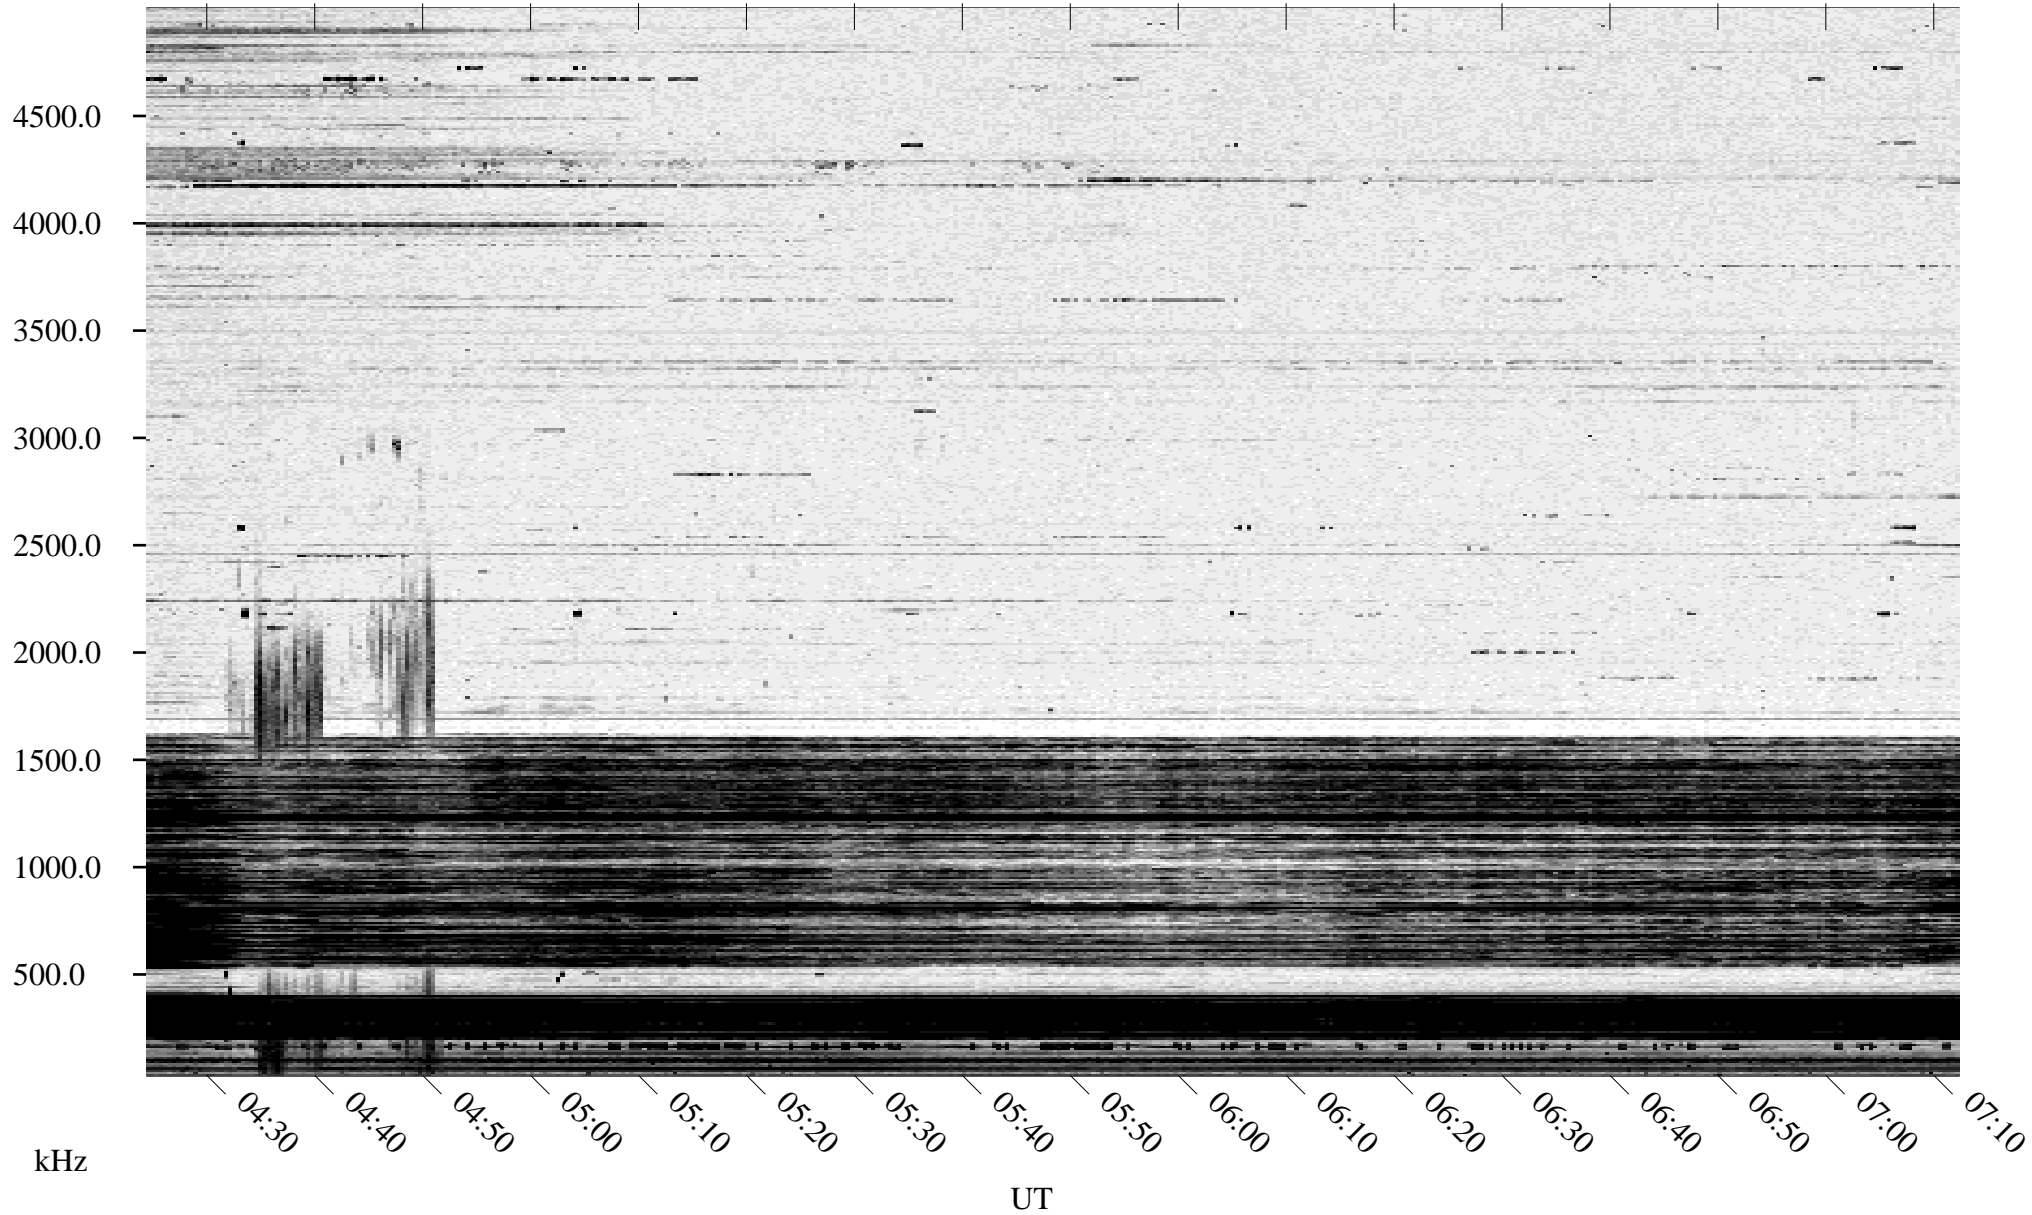

10/11/1994 Churchill, Manitoba

Linear Scale Black = 161 White = 15

ch94284l.r00m max_12

Page 1

10/11/1994 Churchill, Manitoba

Linear Scale Black = 161 White = 15

ch94284l.r00m max_12

Page 2

10/12/1994 Churchill, Manitoba

Linear Scale Black = 161 White = 15

ch94284l.r00m max_12

Page 3

10/12/1994 Churchill, Manitoba

Linear Scale Black = 161 White = 15

ch94284l.r00m max_12

Page 4

10/12/1994 Churchill, Manitoba

Linear Scale Black = 161 White = 15

ch94284l.r00m max_12

Page 5

10/12/1994 Churchill, Manitoba

Linear Scale Black = 161 White = 15

ch94284l.r00m max_12

Page 6

10/12/1994 Churchill, Manitoba

Linear Scale Black = 161 White = 15

ch94284l.r00m max_12

Page 7

10/12/1994 Churchill, Manitoba

Linear Scale Black = 161 White = 15

ch94284l.r00m max_12