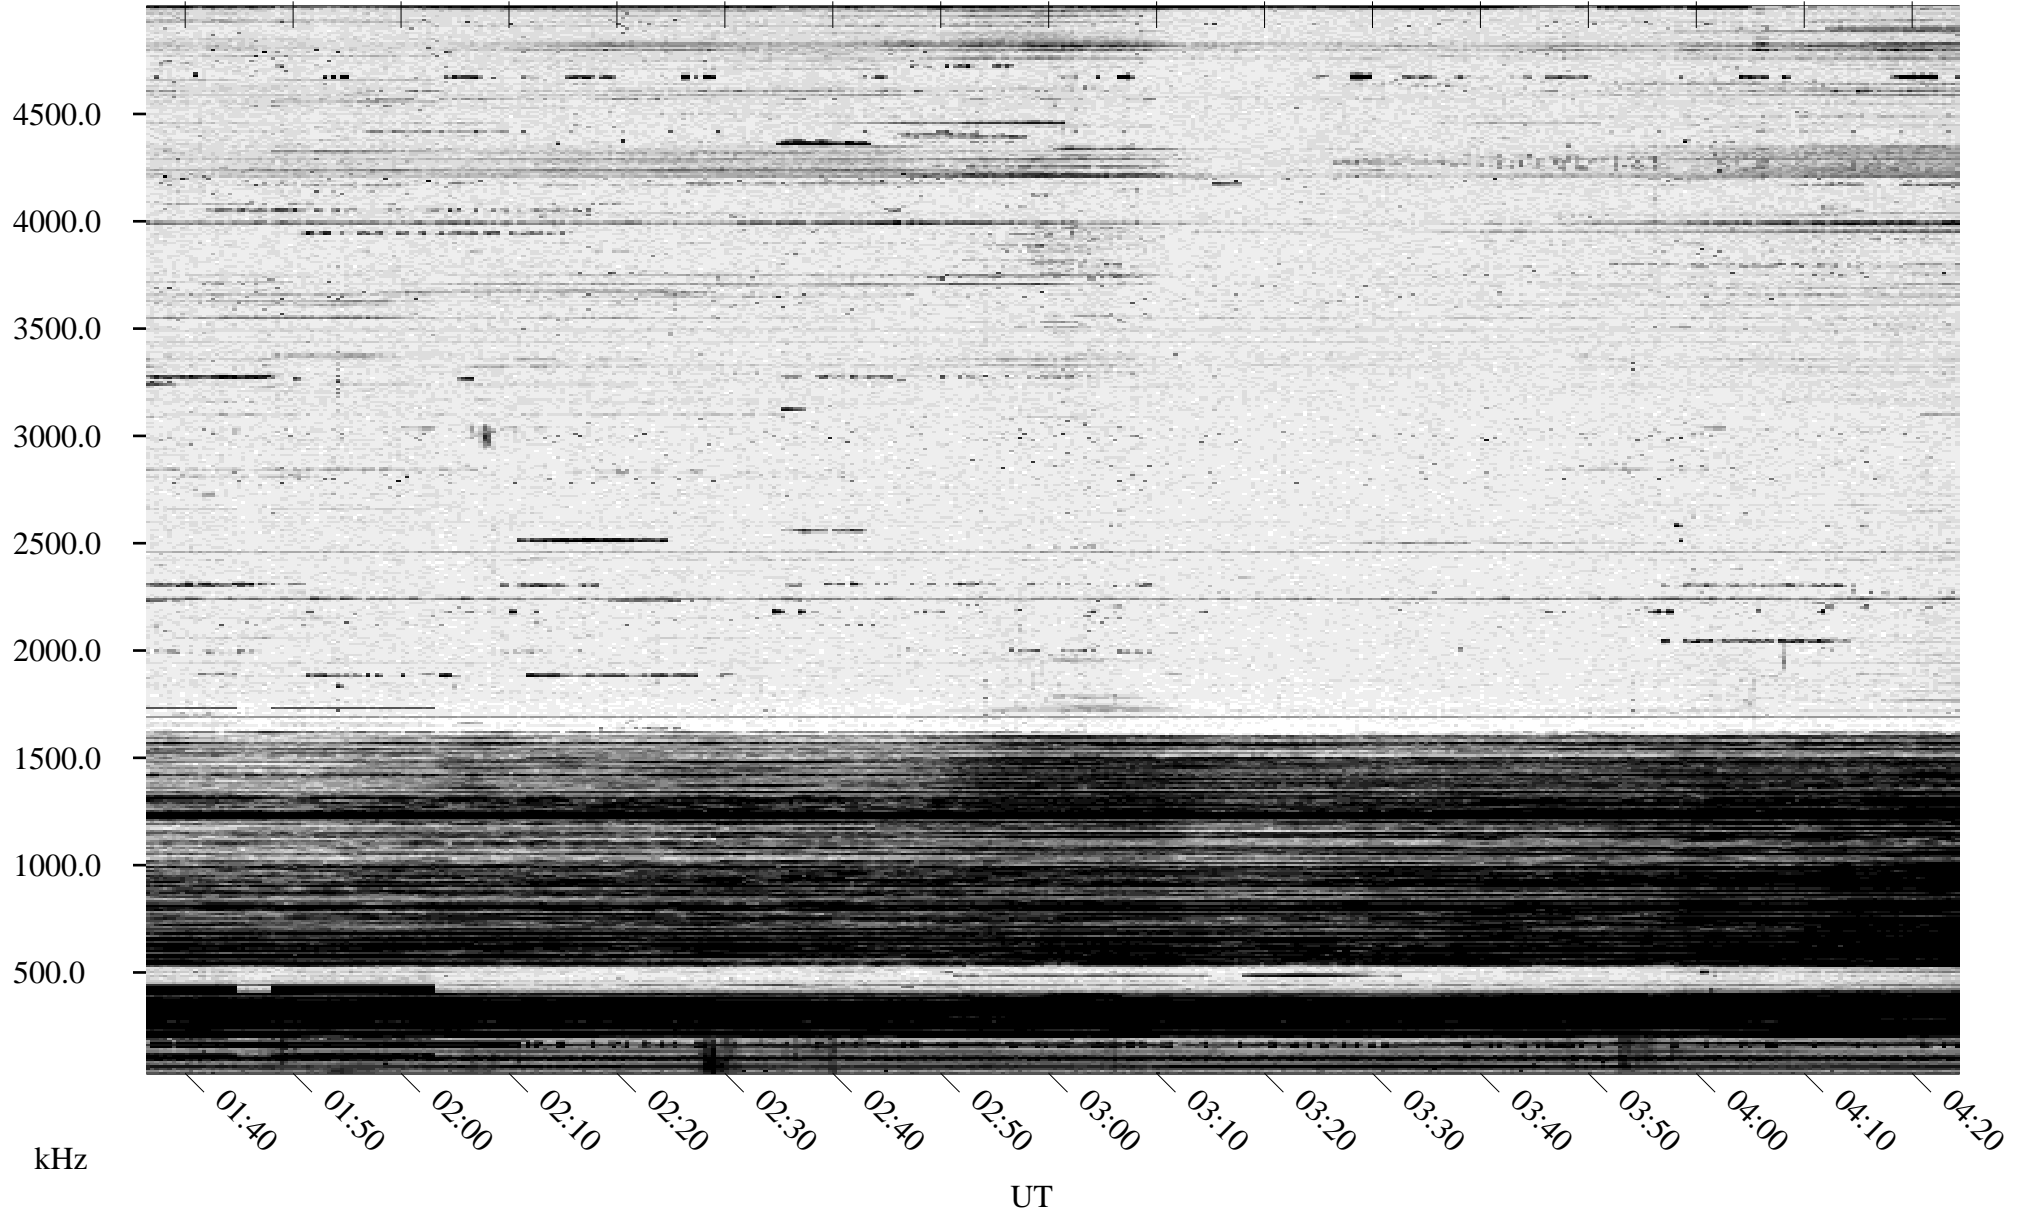

10/11/1994 Churchill, Manitoba

Linear Scale Black = 161 White = 15

ch94284l.r00m max_12

Page 1

10/11/1994 Churchill, Manitoba

Linear Scale Black = 161 White = 15

ch94284l.r00m max_12

Page 2

10/12/1994 Churchill, Manitoba

Linear Scale Black = 161 White = 15

ch94284l.r00m max_12

Page 3

10/12/1994 Churchill, Manitoba

Linear Scale Black = 161 White = 15

ch94284l.r00m max_12

Page 4

10/12/1994 Churchill, Manitoba

Linear Scale Black = 161 White = 15

ch94284l.r00m max_12

Page 5

10/12/1994 Churchill, Manitoba

Linear Scale Black = 161 White = 15

ch94284l.r00m max_12

Page 6

10/12/1994 Churchill, Manitoba

Linear Scale Black = 161 White = 15

ch94284l.r00m max_12

Page 7

10/12/1994 Churchill, Manitoba

Linear Scale Black = 161 White = 15

ch94284l.r00m max_12