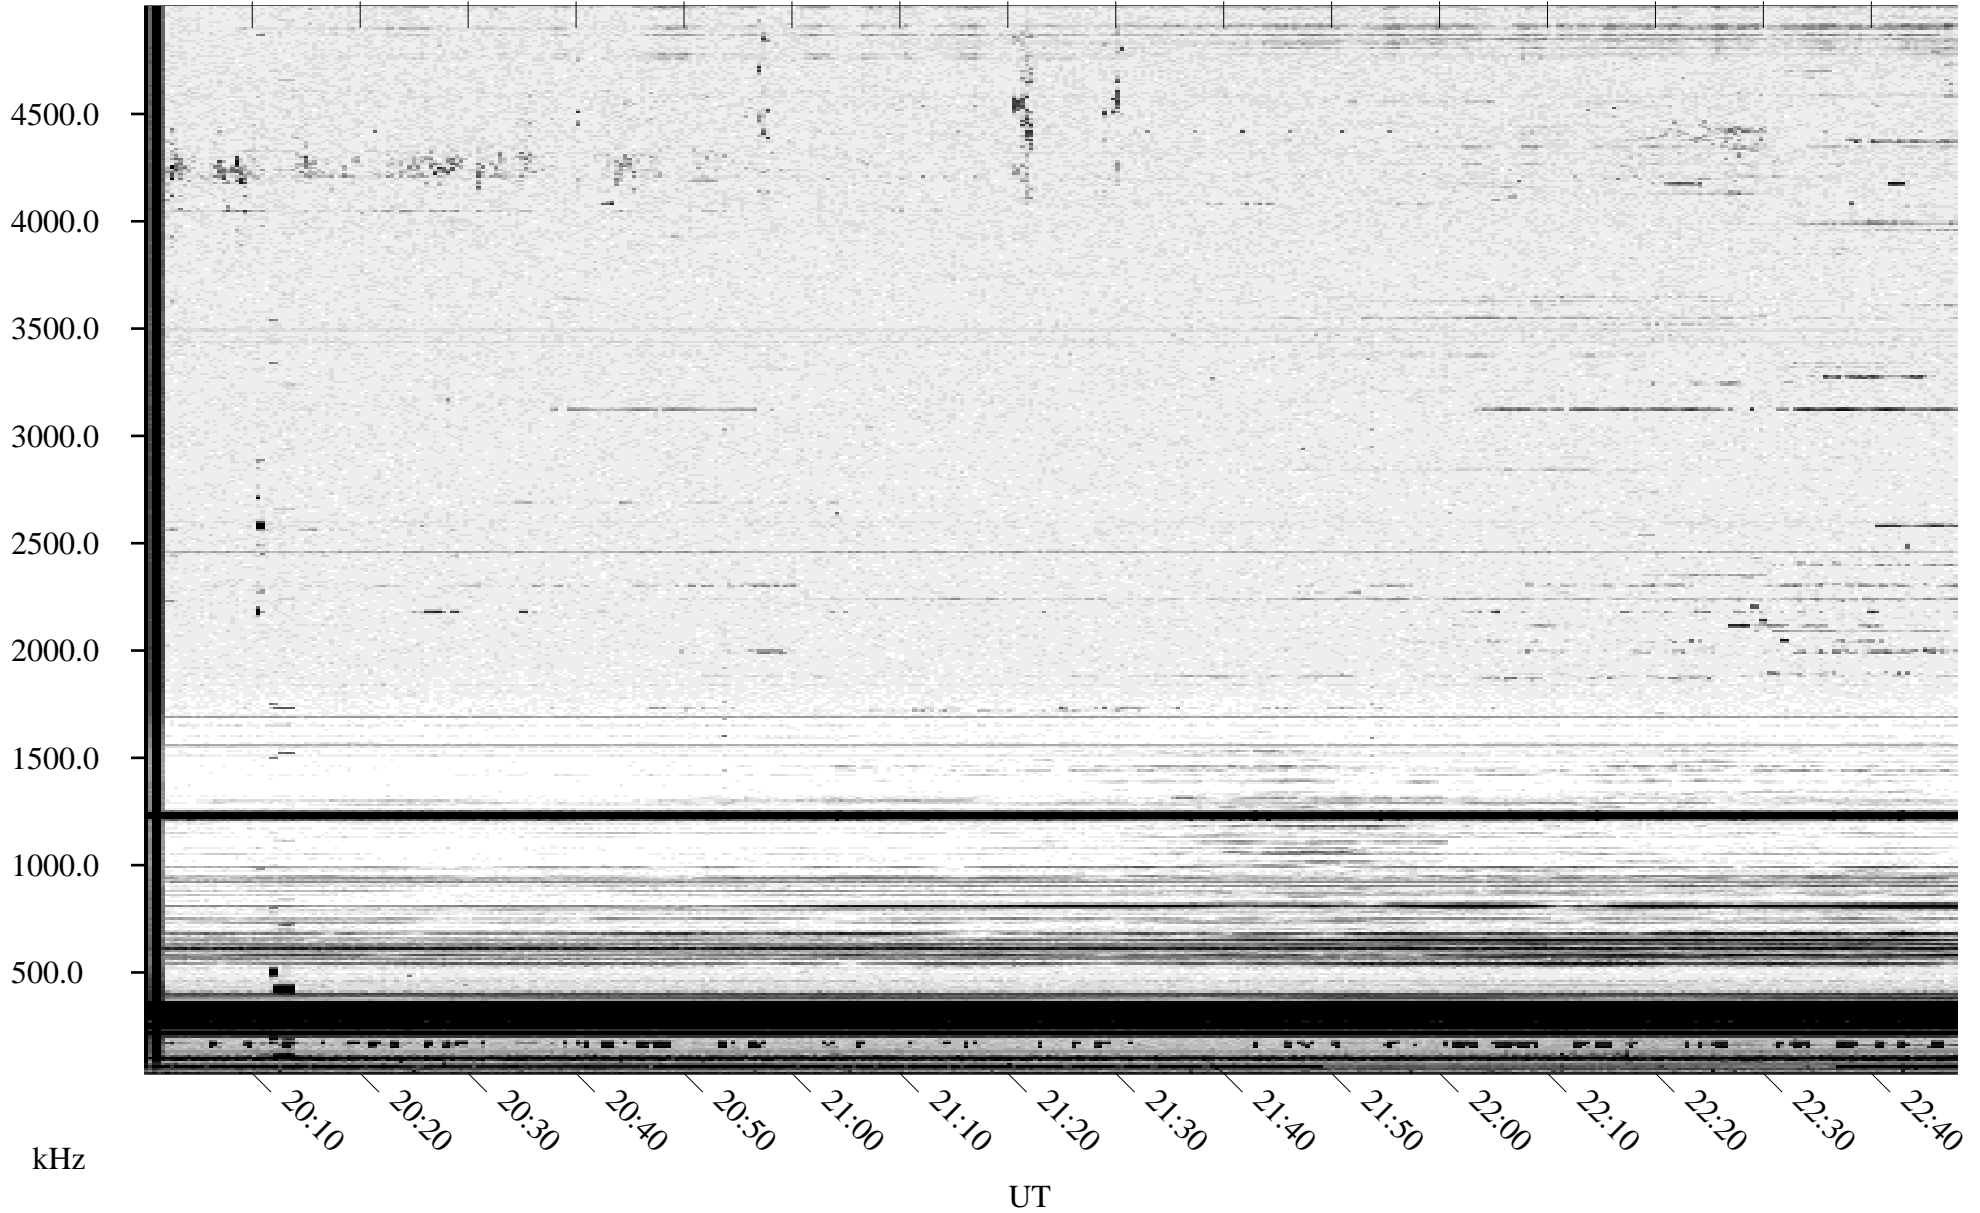

10/11/1994 Churchill, Manitoba

Linear Scale Black = 161 White = 15

ch94284l.r00m max_12

Page 1

10/11/1994 Churchill, Manitoba

Linear Scale Black = 161 White = 15

ch94284l.r00m max_12

Page 2

10/12/1994 Churchill, Manitoba

Linear Scale Black = 161 White = 15

ch94284l.r00m max_12

Page 3

10/12/1994 Churchill, Manitoba

Linear Scale Black = 161 White = 15

ch94284l.r00m max_12

Page 4

10/12/1994 Churchill, Manitoba

Linear Scale Black = 161 White = 15

ch94284l.r00m max_12

Page 5

10/12/1994 Churchill, Manitoba

Linear Scale Black = 161 White = 15

ch94284l.r00m max_12

Page 6

10/12/1994 Churchill, Manitoba

Linear Scale Black = 161 White = 15

ch94284l.r00m max_12

Page 7

10/12/1994 Churchill, Manitoba

Linear Scale Black = 161 White = 15

ch94284l.r00m max_12