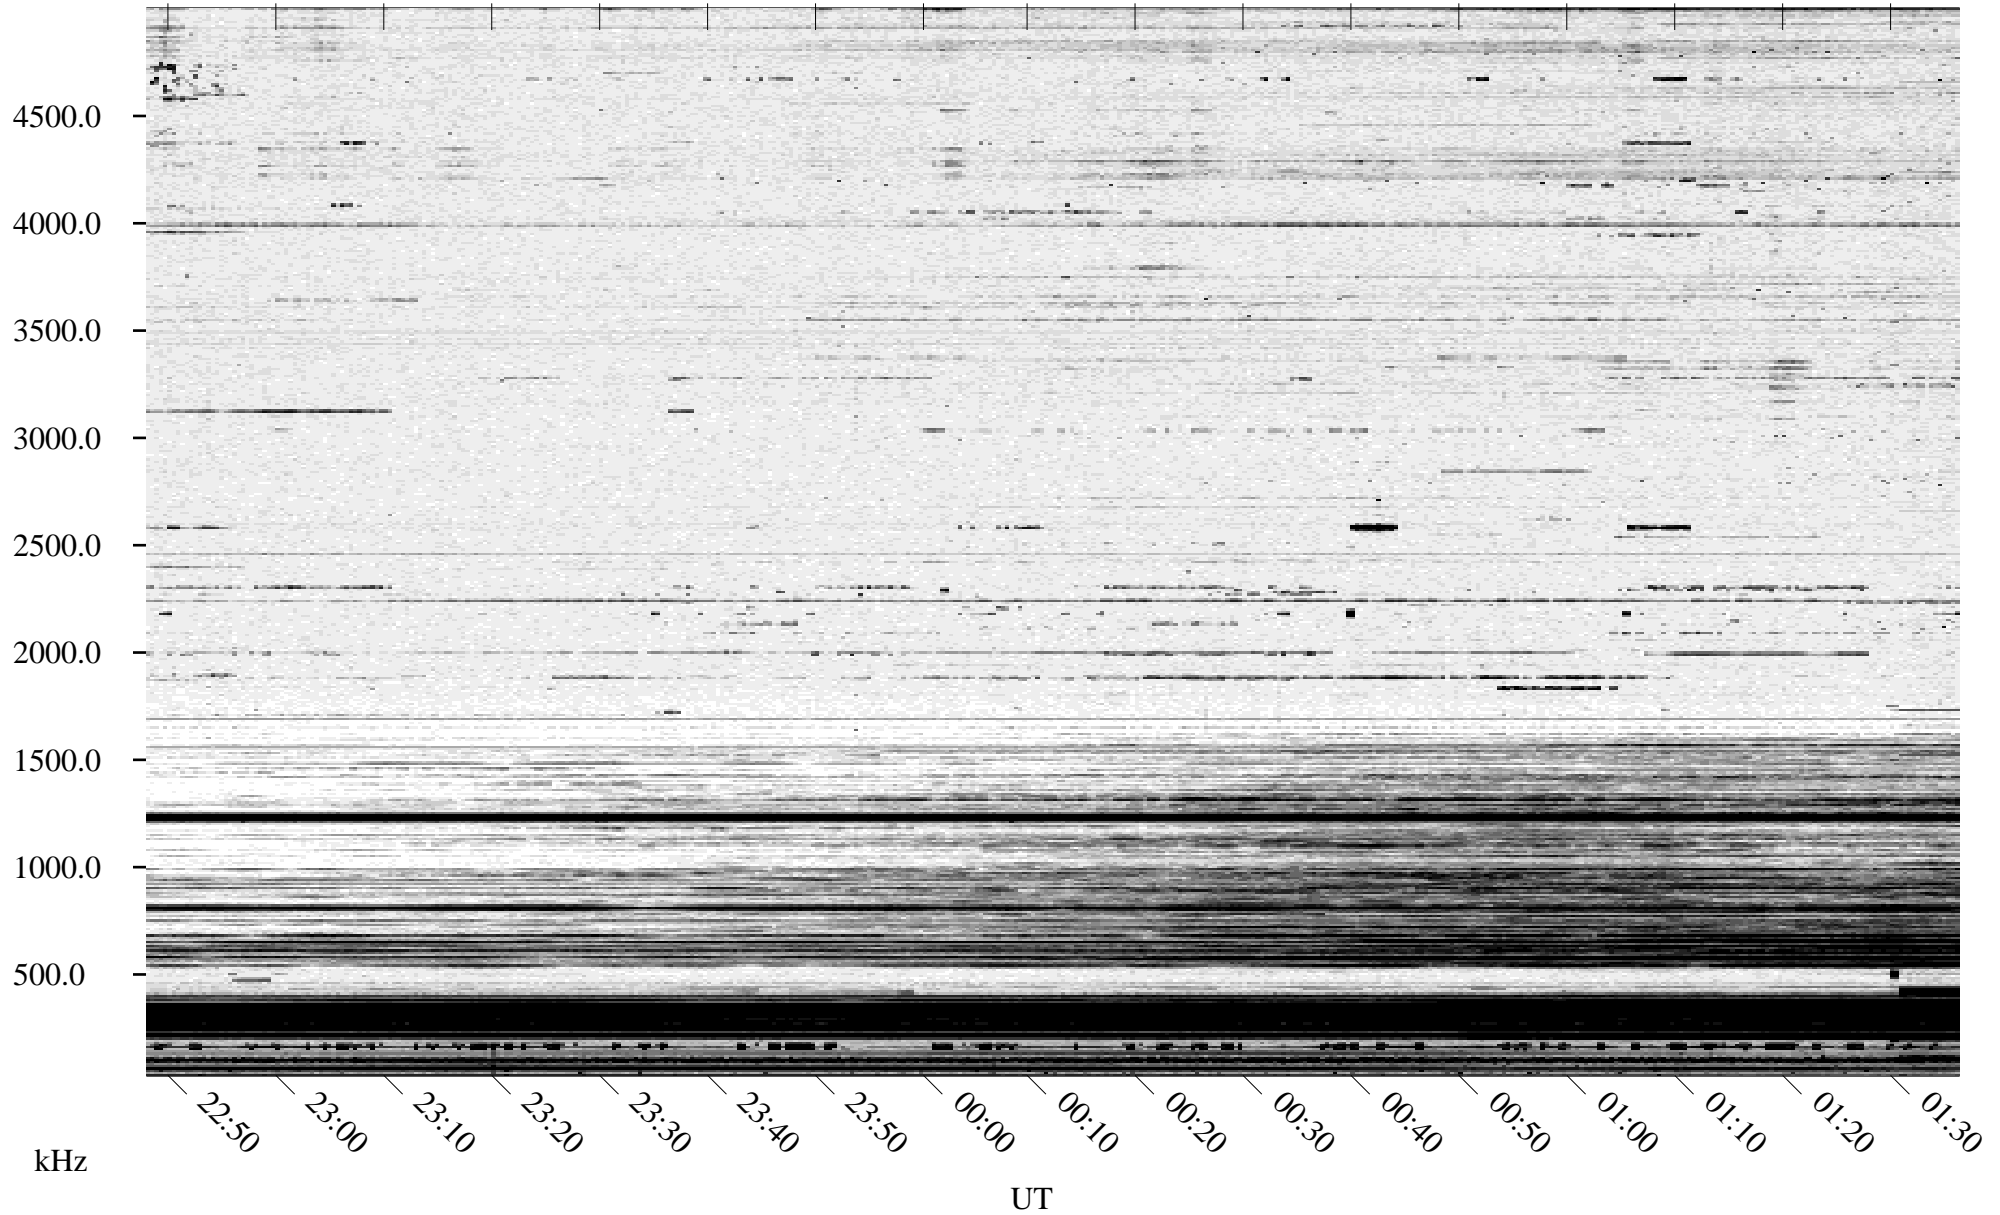

10/11/1994 Churchill, Manitoba

Linear Scale Black = 161 White = 15

ch94284l.r00m max_12

Page 1

10/11/1994 Churchill, Manitoba

Linear Scale Black = 161 White = 15

ch94284l.r00m max_12

Page 2

10/12/1994 Churchill, Manitoba

Linear Scale Black = 161 White = 15

ch94284l.r00m max_12

Page 3

10/12/1994 Churchill, Manitoba

Linear Scale Black = 161 White = 15

ch94284l.r00m max_12

Page 4

10/12/1994 Churchill, Manitoba

Linear Scale Black = 161 White = 15

ch94284l.r00m max_12

Page 5

10/12/1994 Churchill, Manitoba

Linear Scale Black = 161 White = 15

ch94284l.r00m max_12

Page 6

10/12/1994 Churchill, Manitoba

Linear Scale Black = 161 White = 15

ch94284l.r00m max_12

Page 7

10/12/1994 Churchill, Manitoba

Linear Scale Black = 161 White = 15

ch94284l.r00m max_12