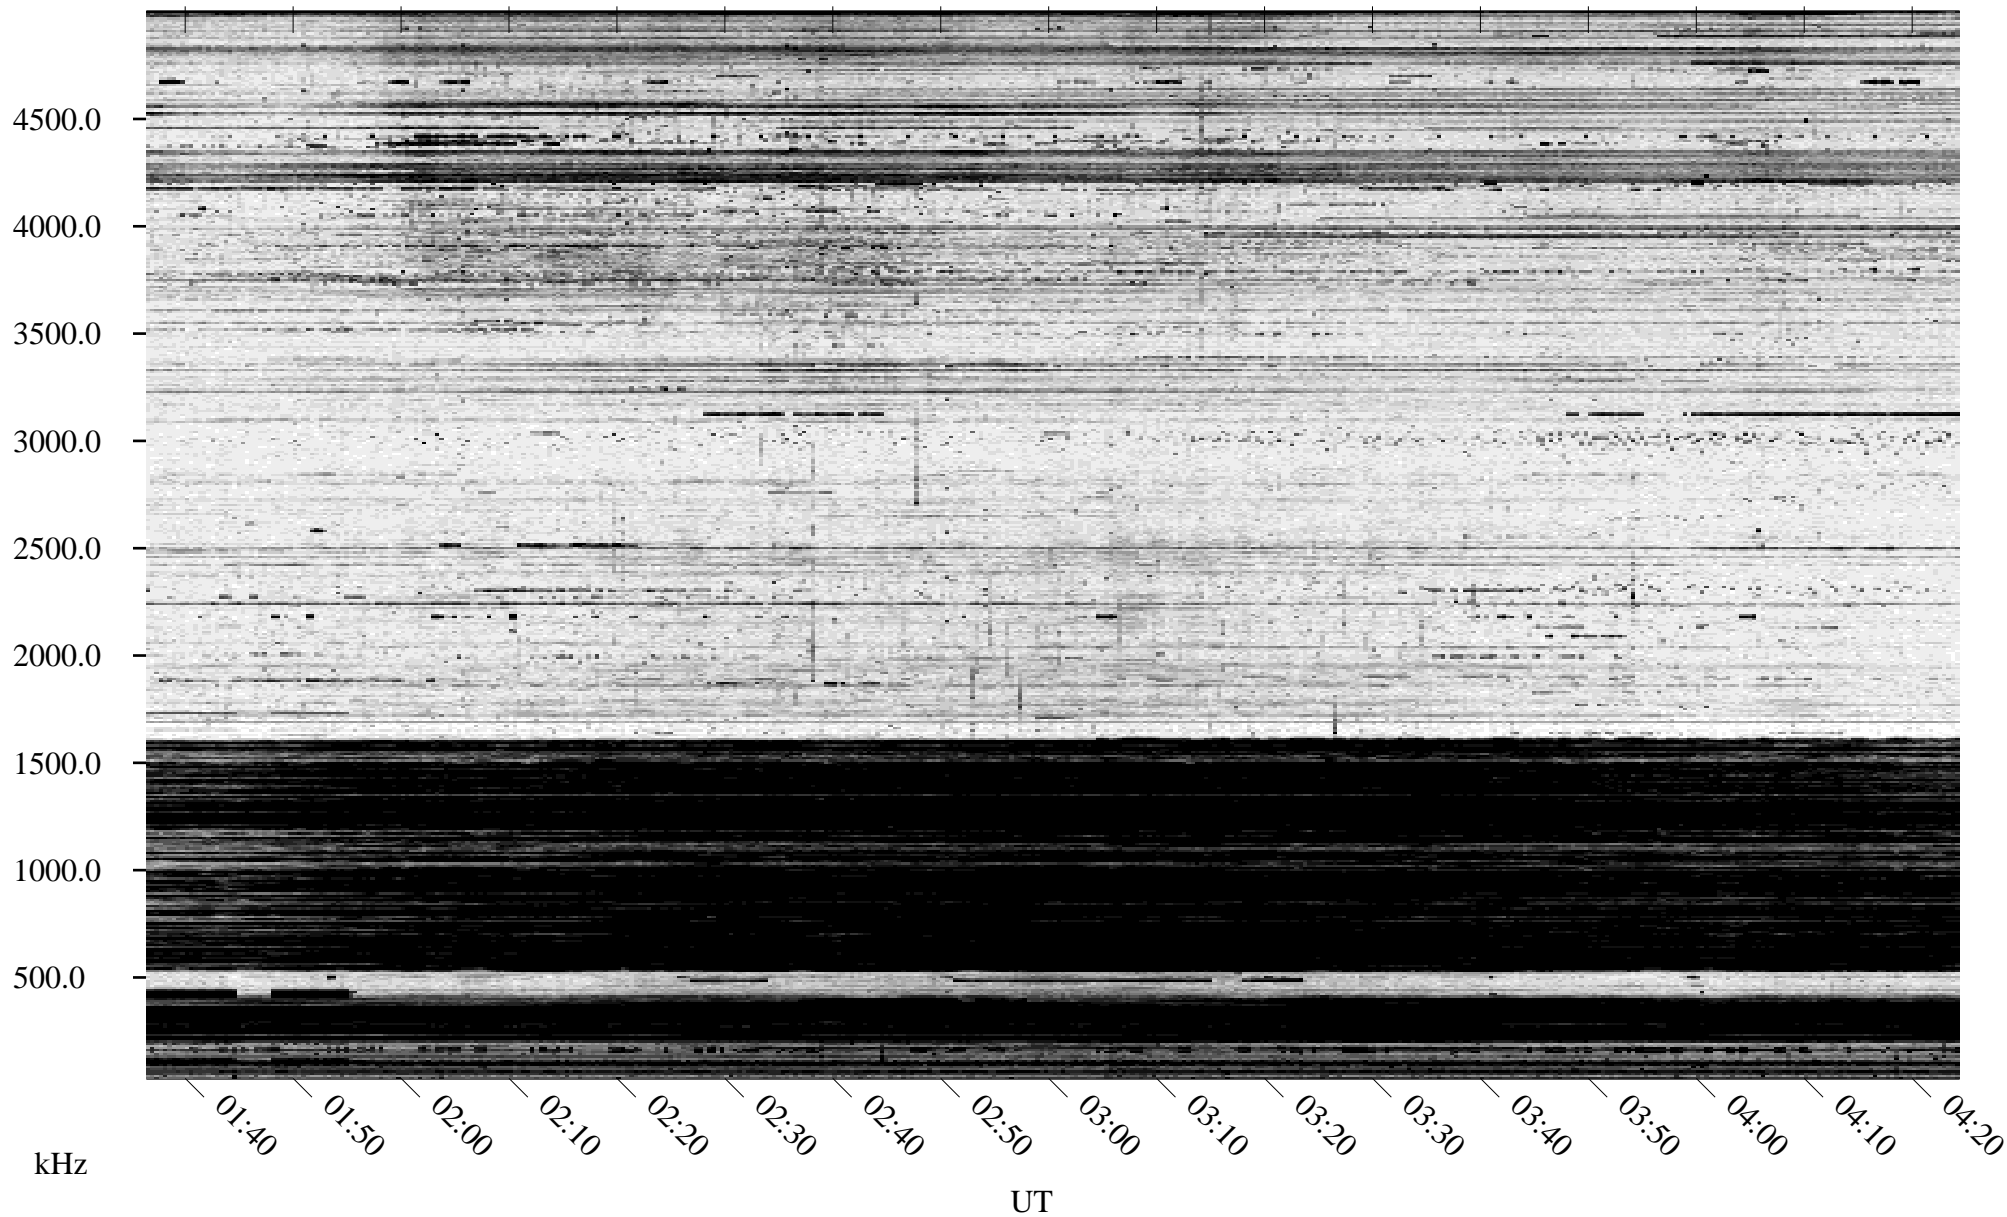

10/12/1994 Churchill, Manitoba

Linear Scale Black = 161 White = 15

ch94285l.r00m max_12

Page 1

10/12/1994 Churchill, Manitoba

Linear Scale Black = 161 White = 15

ch94285l.r00m max_12

Page 2

10/13/1994 Churchill, Manitoba

Linear Scale Black = 161 White = 15

ch94285l.r00m max_12

Page 3

10/13/1994 Churchill, Manitoba

Linear Scale Black = 161 White = 15

ch94285l.r00m max_12

Page 4

10/13/1994 Churchill, Manitoba

Linear Scale Black = 161 White = 15

ch94285l.r00m max_12

Page 5

10/13/1994 Churchill, Manitoba

Linear Scale Black = 161 White = 15

ch94285l.r00m max_12

Page 6

10/13/1994 Churchill, Manitoba

Linear Scale Black = 161 White = 15

ch94285l.r00m max_12

Page 7

10/13/1994 Churchill, Manitoba

Linear Scale Black = 161 White = 15

ch94285l.r00m max_12

UT