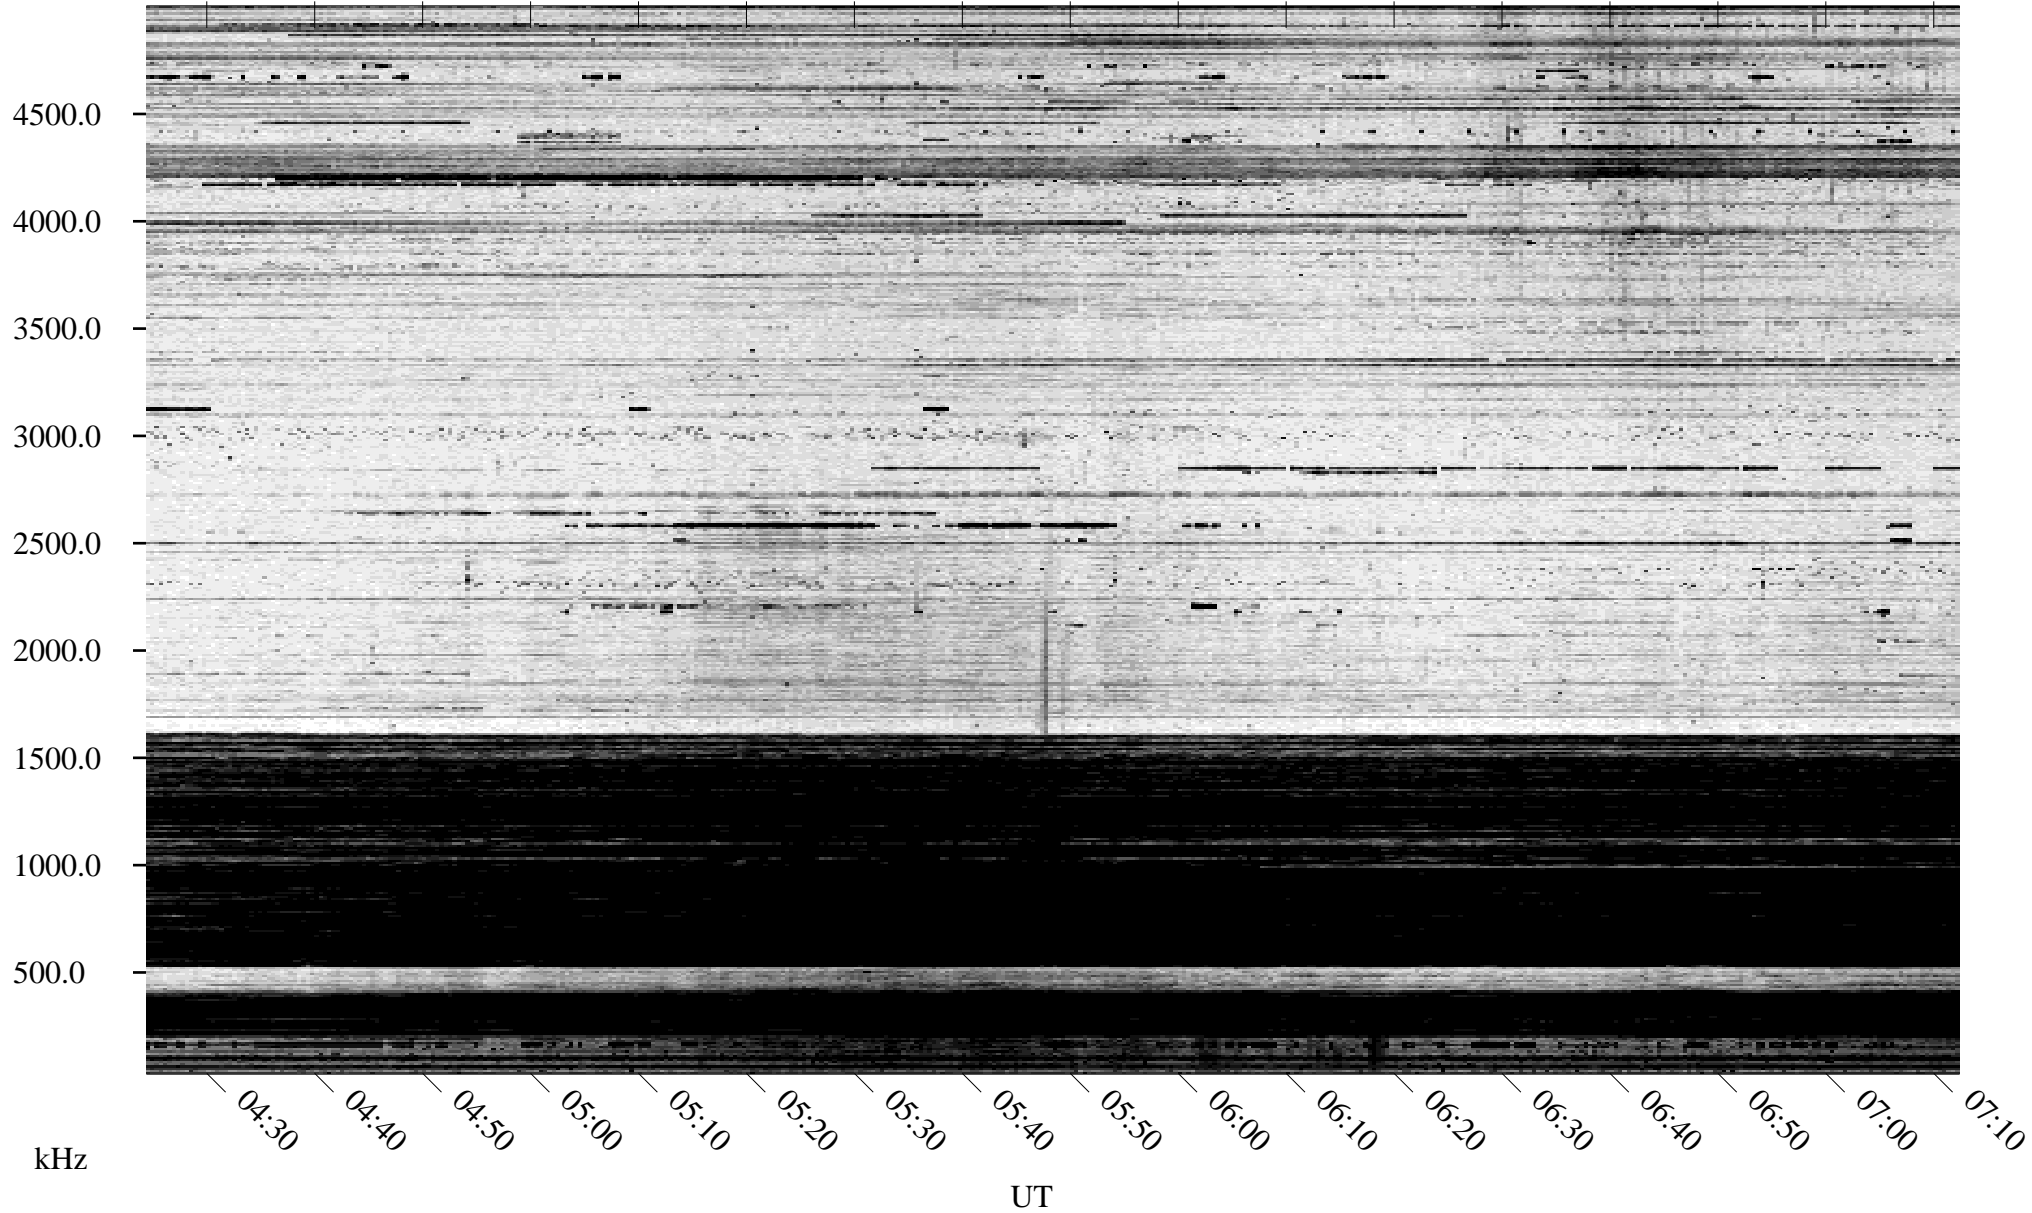

10/12/1994 Churchill, Manitoba

Linear Scale Black = 161 White = 15

ch94285l.r00m max_12

Page 1

10/12/1994 Churchill, Manitoba

Linear Scale Black = 161 White = 15

ch94285l.r00m max_12

Page 2

10/13/1994 Churchill, Manitoba

Linear Scale Black = 161 White = 15

ch94285l.r00m max_12

Page 3

10/13/1994 Churchill, Manitoba

Linear Scale Black = 161 White = 15

ch94285l.r00m max_12

Page 4

10/13/1994 Churchill, Manitoba

Linear Scale Black = 161 White = 15

ch94285l.r00m max_12

Page 5

10/13/1994 Churchill, Manitoba

Linear Scale Black = 161 White = 15

ch94285l.r00m max_12

Page 6

10/13/1994 Churchill, Manitoba

Linear Scale Black = 161 White = 15

ch94285l.r00m max_12

Page 7

10/13/1994 Churchill, Manitoba

Linear Scale Black = 161 White = 15

ch94285l.r00m max_12

UT