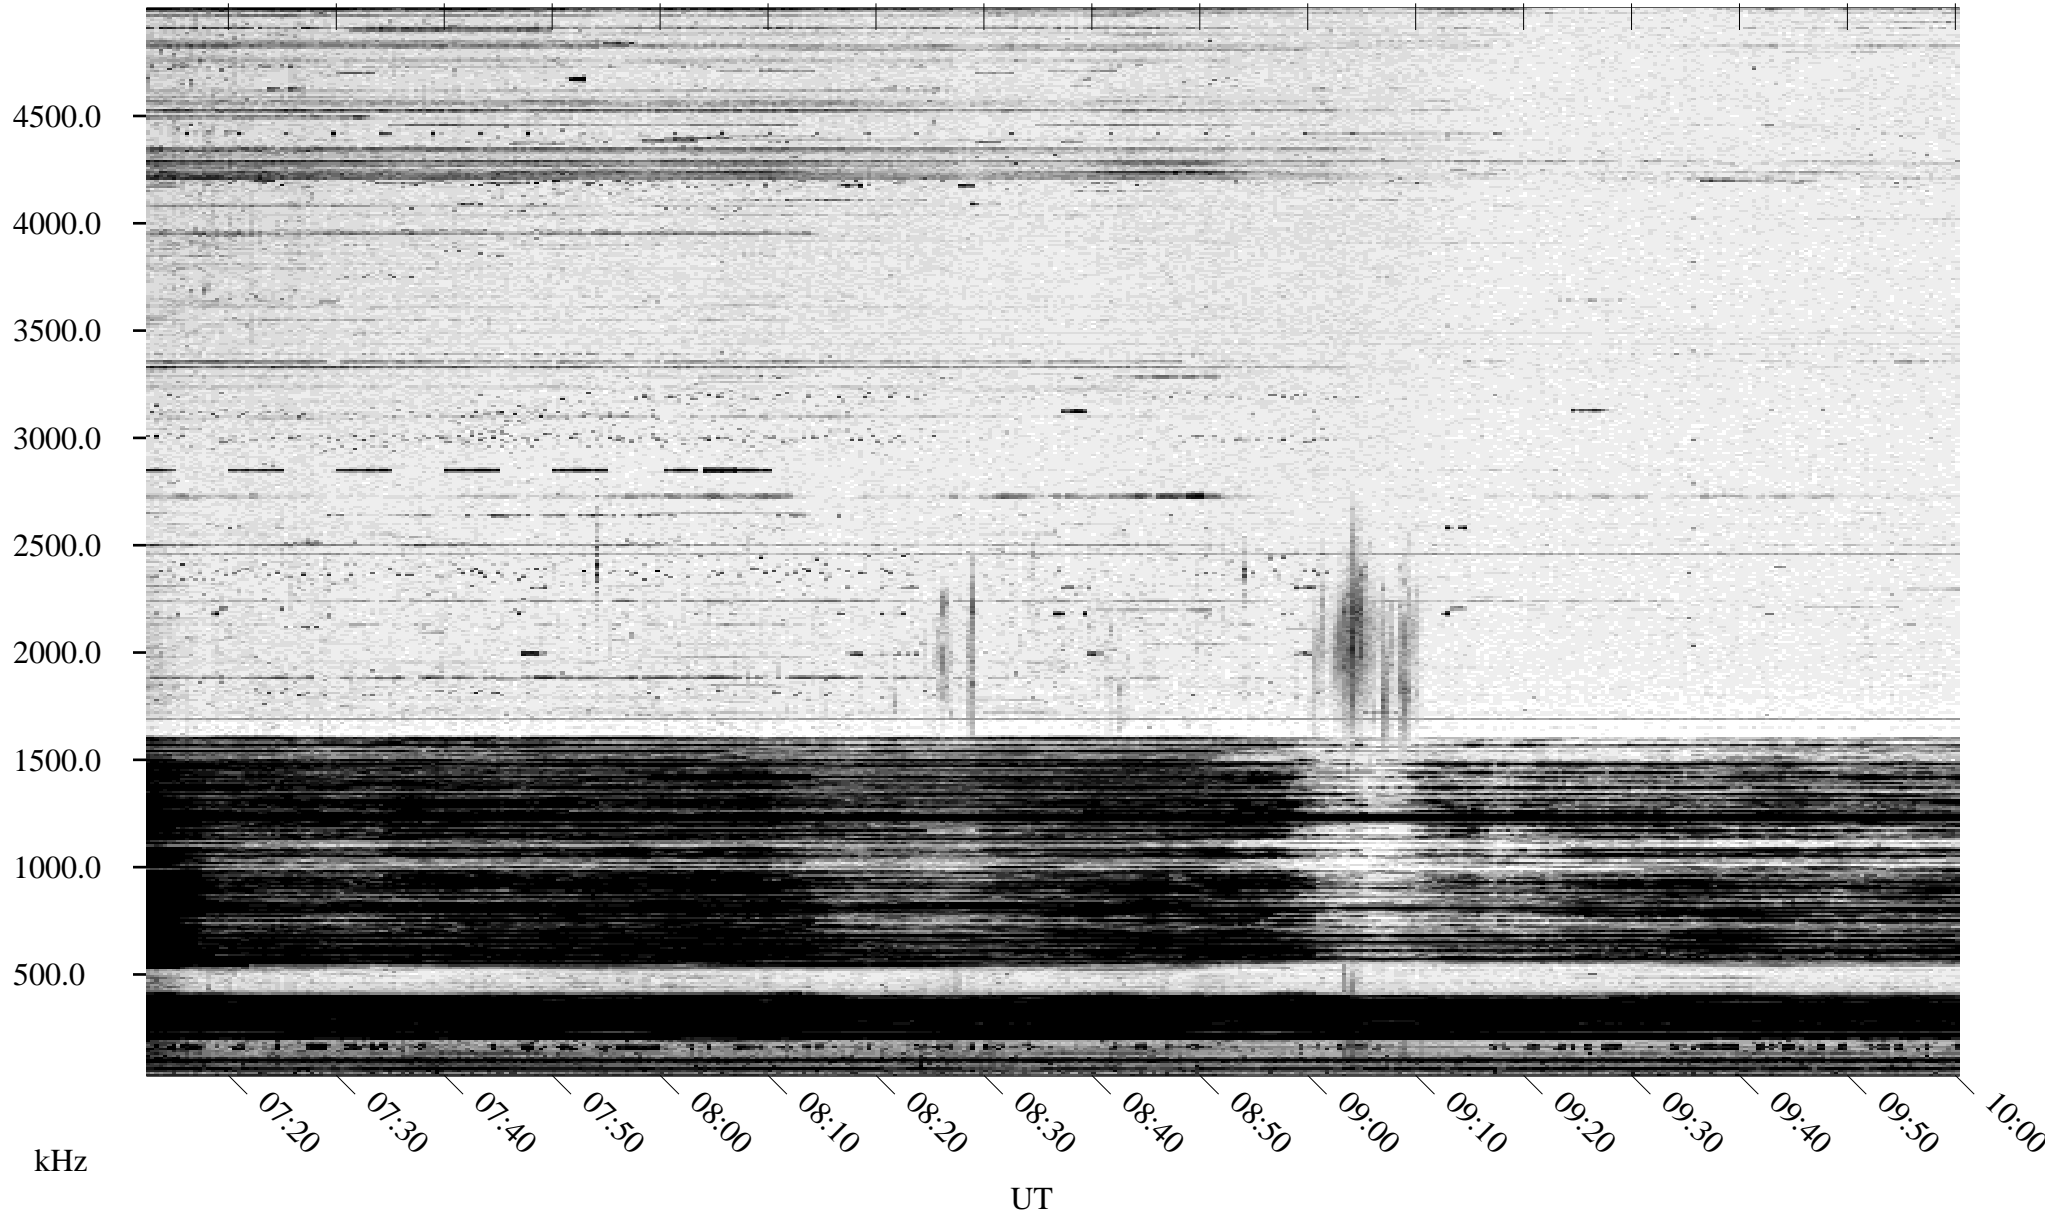

10/12/1994 Churchill, Manitoba

Linear Scale Black = 161 White = 15

ch94285l.r00m max_12

Page 1

10/12/1994 Churchill, Manitoba

Linear Scale Black = 161 White = 15

ch94285l.r00m max_12

Page 2

10/13/1994 Churchill, Manitoba

Linear Scale Black = 161 White = 15

ch94285l.r00m max_12

Page 3

10/13/1994 Churchill, Manitoba

Linear Scale Black = 161 White = 15

ch94285l.r00m max_12

Page 4

10/13/1994 Churchill, Manitoba

Linear Scale Black = 161 White = 15

ch94285l.r00m max_12

Page 5

10/13/1994 Churchill, Manitoba

Linear Scale Black = 161 White = 15

ch94285l.r00m max_12

Page 6

10/13/1994 Churchill, Manitoba

Linear Scale Black = 161 White = 15

ch94285l.r00m max_12

Page 7

10/13/1994 Churchill, Manitoba

Linear Scale Black = 161 White = 15

ch94285l.r00m max_12

UT