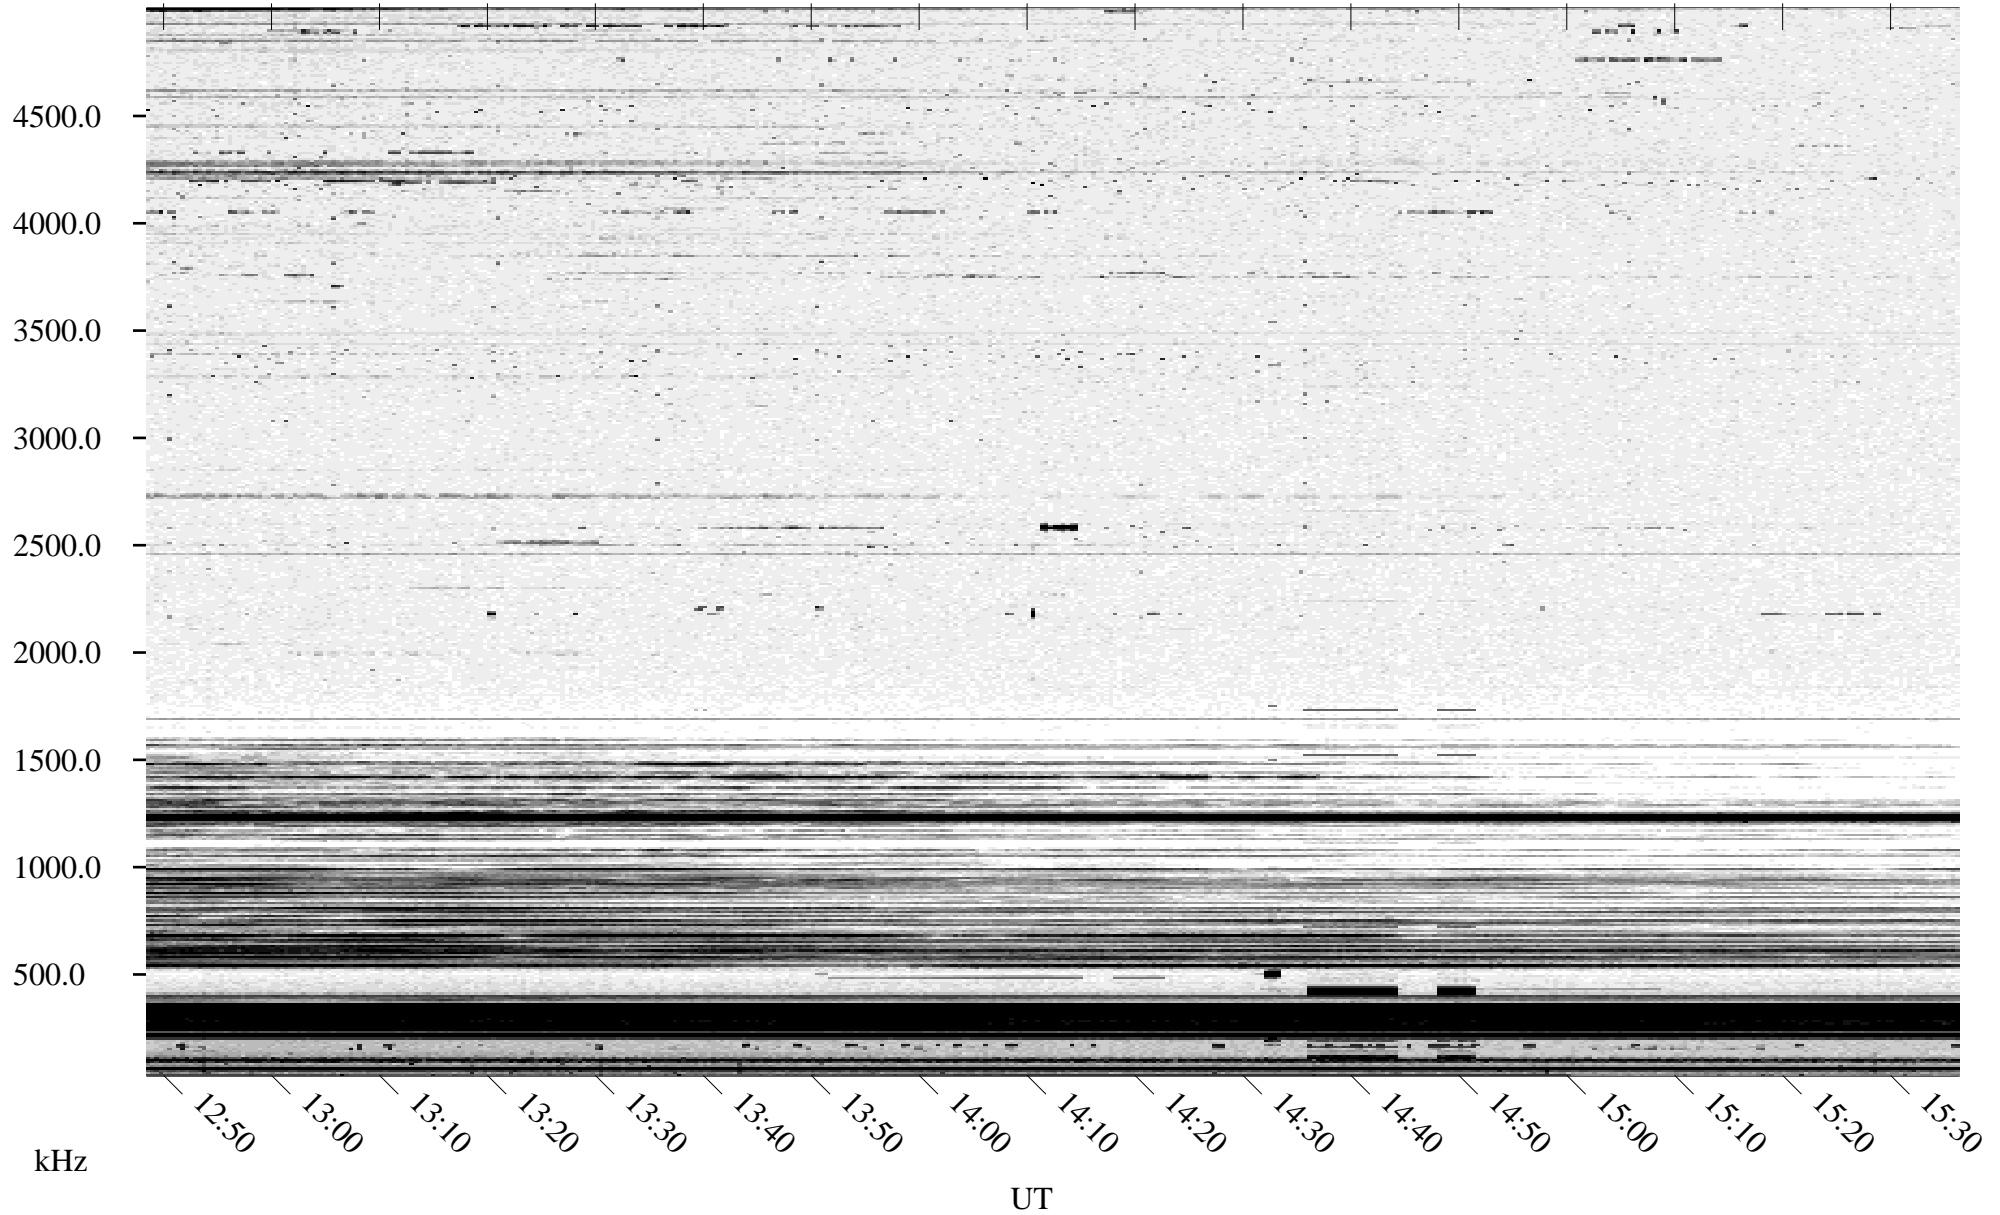

10/12/1994 Churchill, Manitoba

Linear Scale Black = 161 White = 15

ch94285l.r00m max_12

Page 1

10/12/1994 Churchill, Manitoba

Linear Scale Black = 161 White = 15

ch94285l.r00m max_12

Page 2

10/13/1994 Churchill, Manitoba

Linear Scale Black = 161 White = 15

ch94285l.r00m max_12

Page 3

10/13/1994 Churchill, Manitoba

Linear Scale Black = 161 White = 15

ch94285l.r00m max_12

Page 4

10/13/1994 Churchill, Manitoba

Linear Scale Black = 161 White = 15

ch94285l.r00m max_12

Page 5

10/13/1994 Churchill, Manitoba

Linear Scale Black = 161 White = 15

ch94285l.r00m max_12

Page 6

10/13/1994 Churchill, Manitoba

Linear Scale Black = 161 White = 15

ch94285l.r00m max_12

Page 7

10/13/1994 Churchill, Manitoba

Linear Scale Black = 161 White = 15

ch94285l.r00m max_12

UT