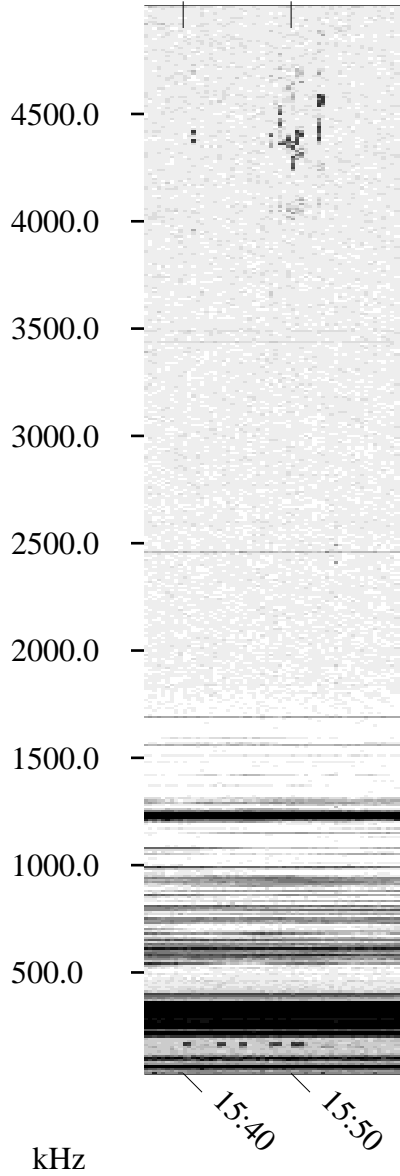

10/12/1994 Churchill, Manitoba

Linear Scale Black = 161 White = 15

ch94285l.r00m max_12

Page 1

10/12/1994 Churchill, Manitoba

Linear Scale Black = 161 White = 15

ch94285l.r00m max_12

Page 2

10/13/1994 Churchill, Manitoba

Linear Scale Black = 161 White = 15

ch94285l.r00m max_12

Page 3

10/13/1994 Churchill, Manitoba

Linear Scale Black = 161 White = 15

ch94285l.r00m max_12

Page 4

10/13/1994 Churchill, Manitoba

Linear Scale Black = 161 White = 15

ch94285l.r00m max_12

Page 5

10/13/1994 Churchill, Manitoba

Linear Scale Black = 161 White = 15

ch94285l.r00m max_12

Page 6

10/13/1994 Churchill, Manitoba

Linear Scale Black = 161 White = 15

ch94285l.r00m max_12

Page 7

10/13/1994 Churchill, Manitoba

Linear Scale Black = 161 White = 15

ch94285l.r00m max_12

UT