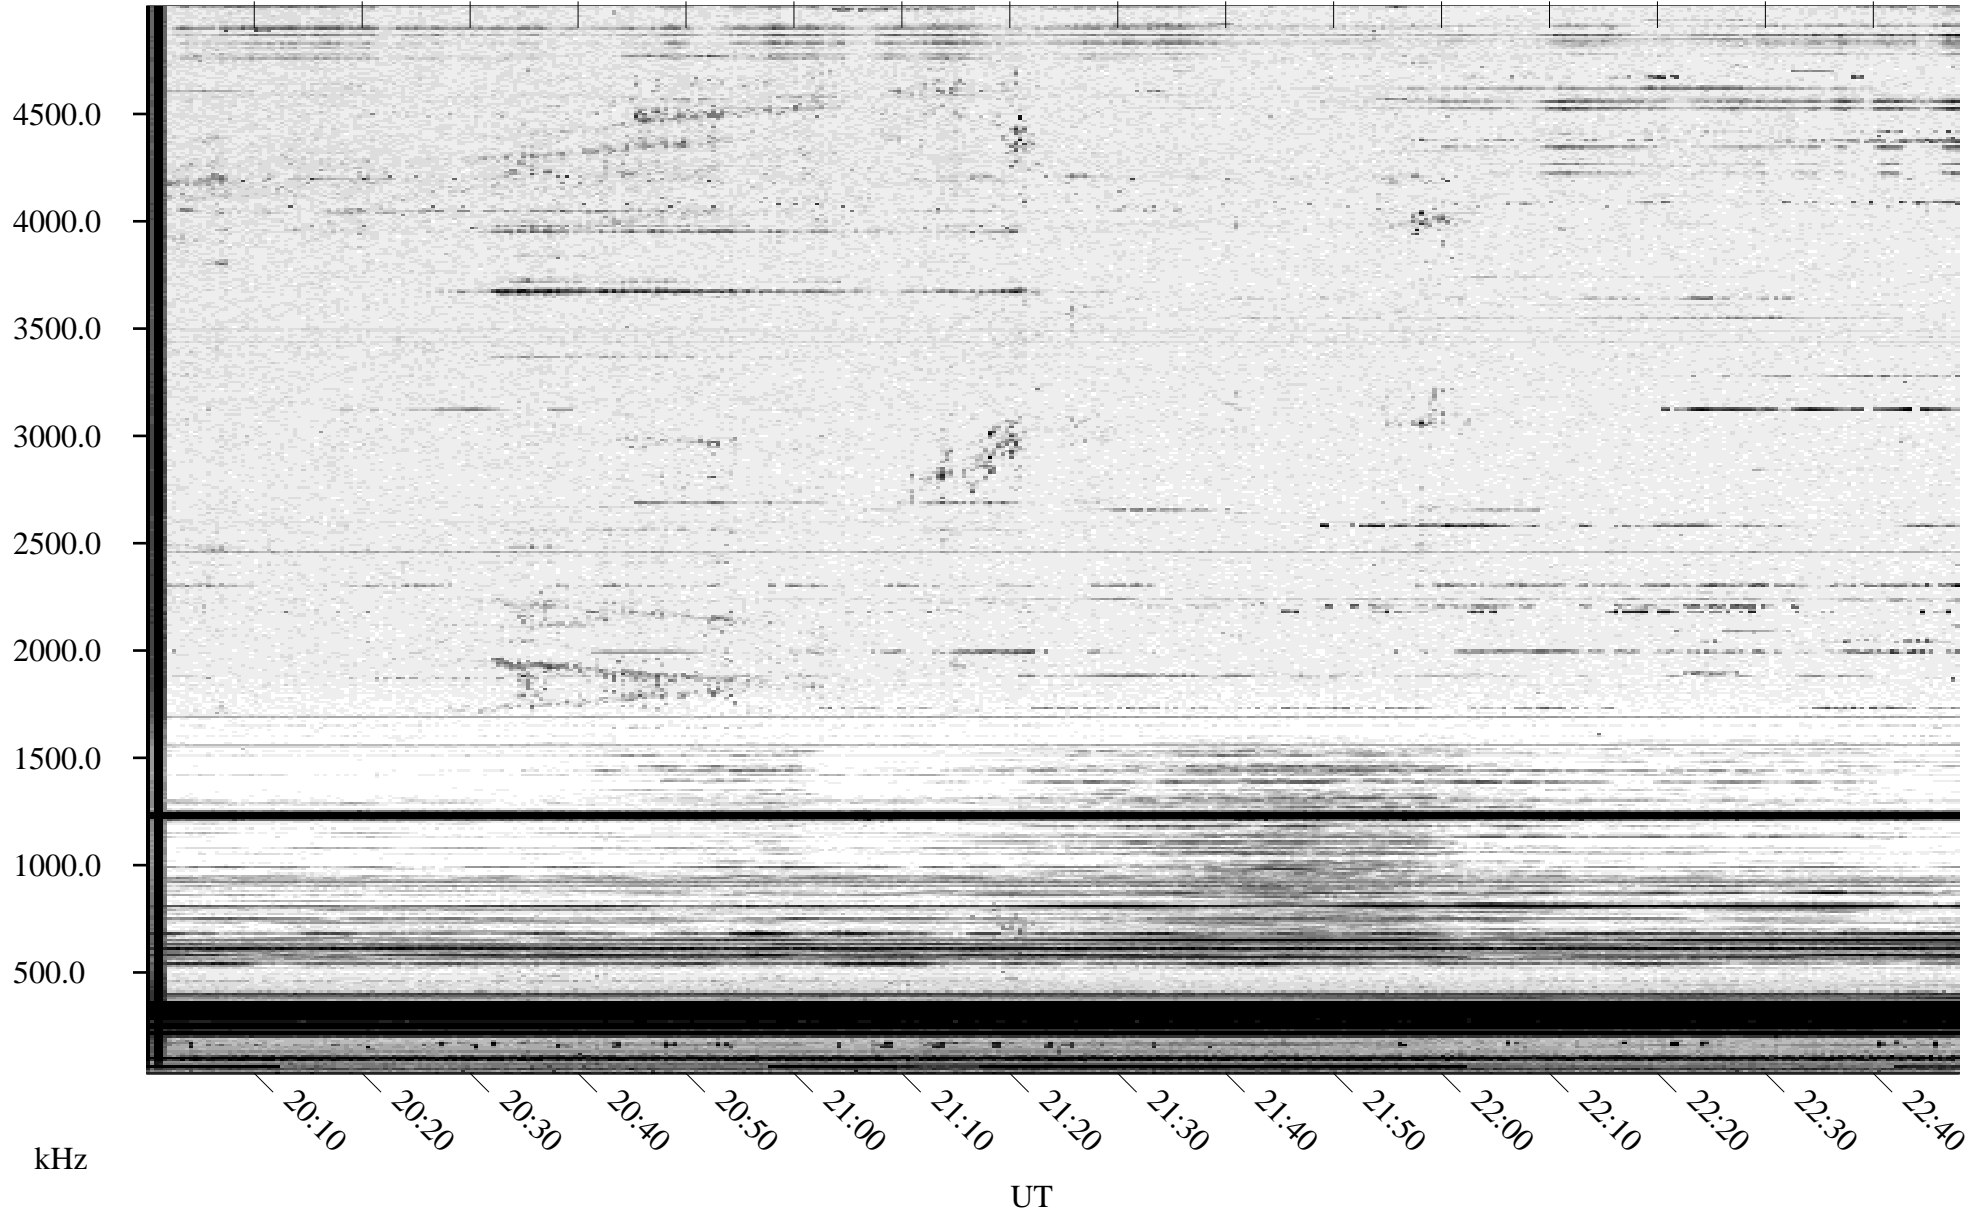

10/12/1994 Churchill, Manitoba

Linear Scale Black = 161 White = 15

ch94285l.r00m max_12

Page 1

10/12/1994 Churchill, Manitoba

Linear Scale Black = 161 White = 15

ch94285l.r00m max_12

Page 2

10/13/1994 Churchill, Manitoba

Linear Scale Black = 161 White = 15

ch94285l.r00m max_12

Page 3

10/13/1994 Churchill, Manitoba

Linear Scale Black = 161 White = 15

ch94285l.r00m max_12

Page 4

10/13/1994 Churchill, Manitoba

Linear Scale Black = 161 White = 15

ch94285l.r00m max_12

Page 5

10/13/1994 Churchill, Manitoba

Linear Scale Black = 161 White = 15

ch94285l.r00m max_12

Page 6

10/13/1994 Churchill, Manitoba

Linear Scale Black = 161 White = 15

ch94285l.r00m max_12

Page 7

10/13/1994 Churchill, Manitoba

Linear Scale Black = 161 White = 15

ch94285l.r00m max_12

UT