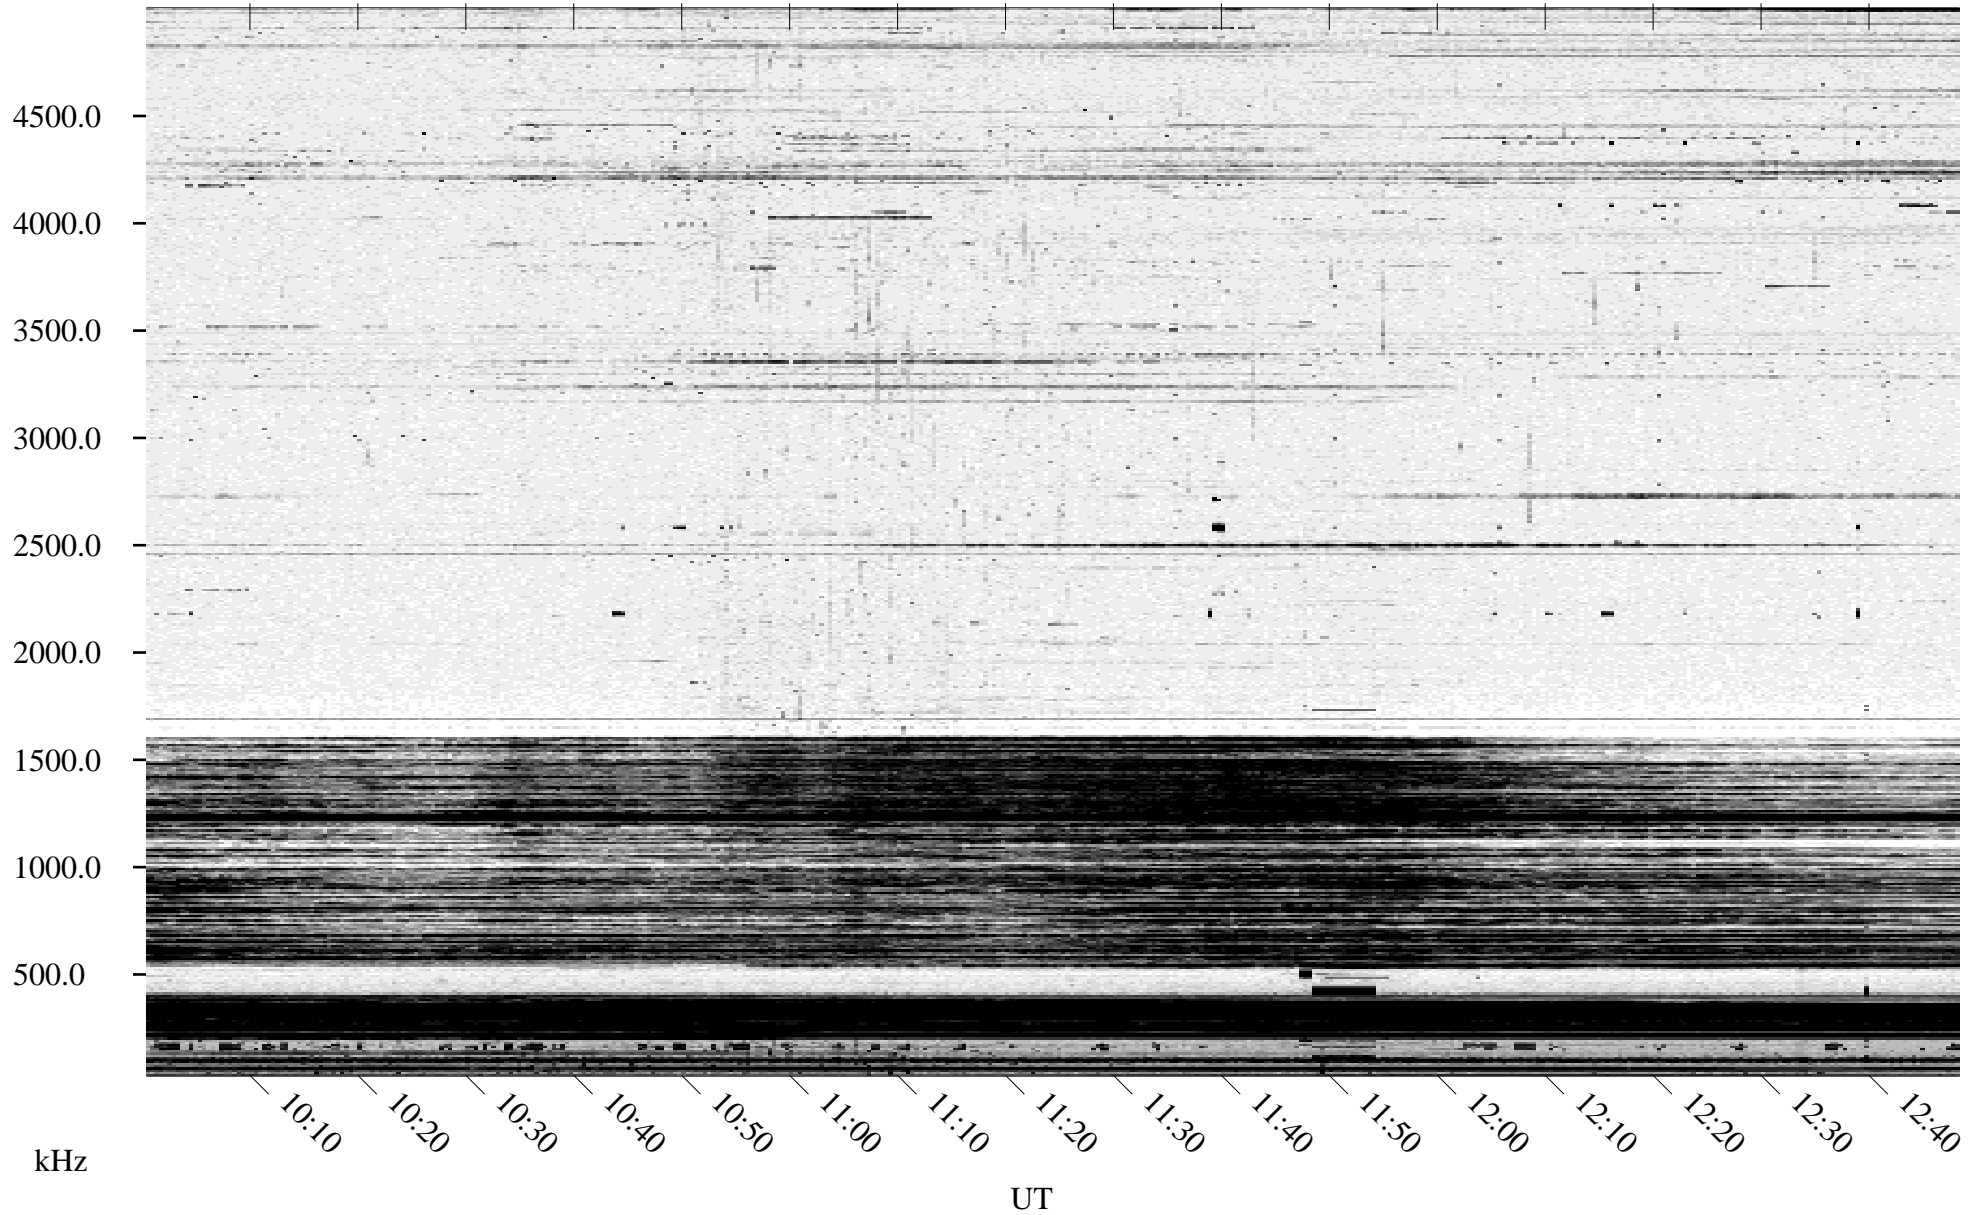

10/12/1994 Churchill, Manitoba

Linear Scale Black = 161 White = 15

ch94285l.r00m max_12

Page 1

10/12/1994 Churchill, Manitoba

Linear Scale Black = 161 White = 15

ch94285l.r00m max_12

Page 2

10/13/1994 Churchill, Manitoba

Linear Scale Black = 161 White = 15

ch94285l.r00m max_12

Page 3

10/13/1994 Churchill, Manitoba

Linear Scale Black = 161 White = 15

ch94285l.r00m max_12

Page 4

10/13/1994 Churchill, Manitoba

Linear Scale Black = 161 White = 15

ch94285l.r00m max_12

Page 5

10/13/1994 Churchill, Manitoba

Linear Scale Black = 161 White = 15

ch94285l.r00m max_12

Page 6

10/13/1994 Churchill, Manitoba

Linear Scale Black = 161 White = 15

ch94285l.r00m max_12

Page 7

10/13/1994 Churchill, Manitoba

Linear Scale Black = 161 White = 15

ch94285l.r00m max_12

UT