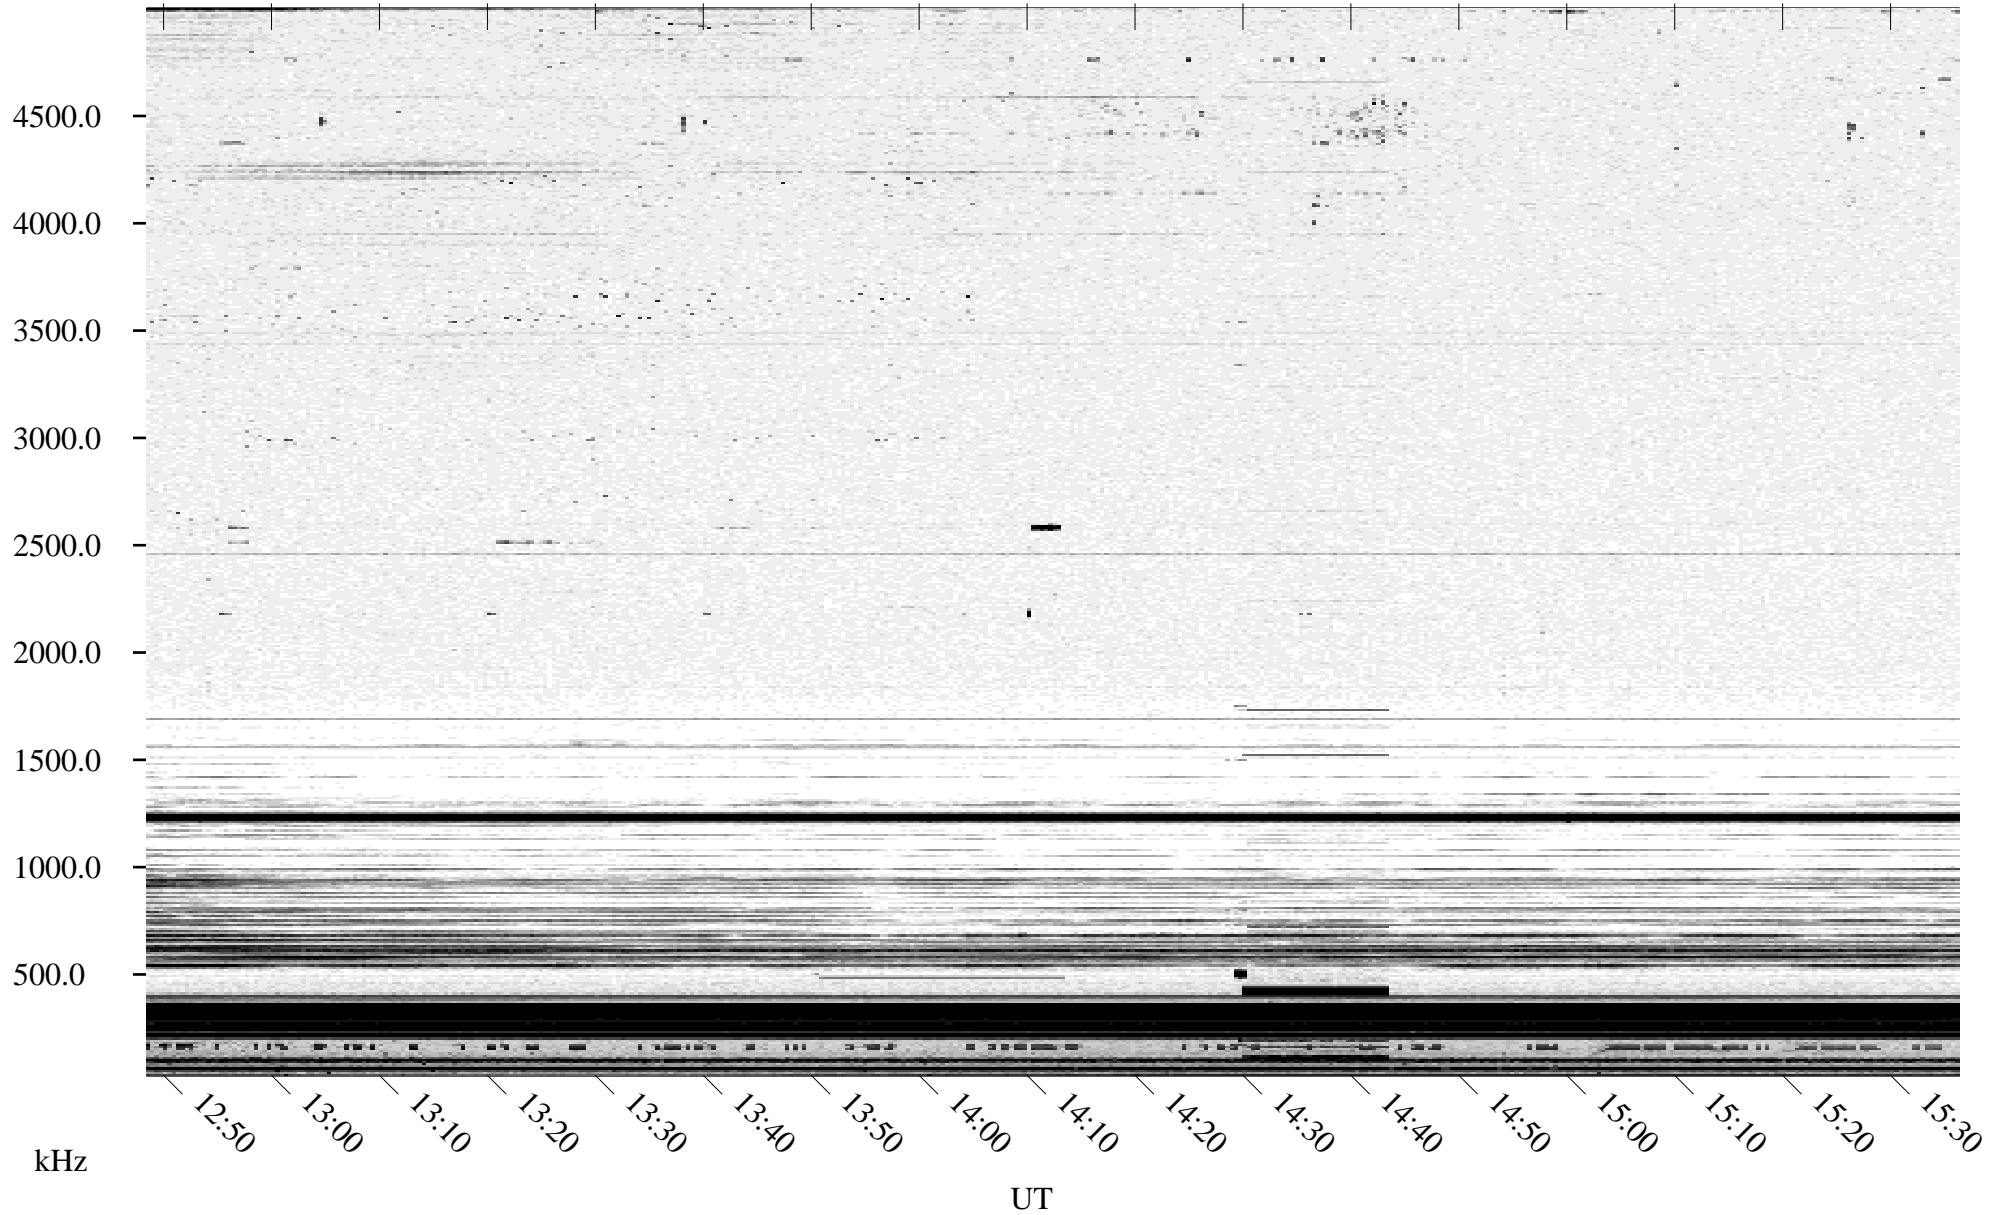

10/13/1994 Churchill, Manitoba

Linear Scale Black = 161 White = 15

ch94286l.r00m max_12

Page 1

10/13/1994 Churchill, Manitoba

Linear Scale Black = 161 White = 15

ch94286l.r00m max_12

Page 2

10/14/1994 Churchill, Manitoba

Linear Scale Black = 161 White = 15

ch94286l.r00m max_12

Page 3

10/14/1994 Churchill, Manitoba

Linear Scale Black = 161 White = 15

ch94286l.r00m max_12

Page 4

10/14/1994 Churchill, Manitoba

Linear Scale Black = 161 White = 15

ch94286l.r00m max_12

Page 5

10/14/1994 Churchill, Manitoba

Linear Scale Black = 161 White = 15

ch94286l.r00m max_12

Page 6

10/14/1994 Churchill, Manitoba

Linear Scale Black = 161 White = 15

ch94286l.r00m max_12

Page 7

10/14/1994 Churchill, Manitoba

Linear Scale Black = 161 White = 15

ch94286l.r00m max_12