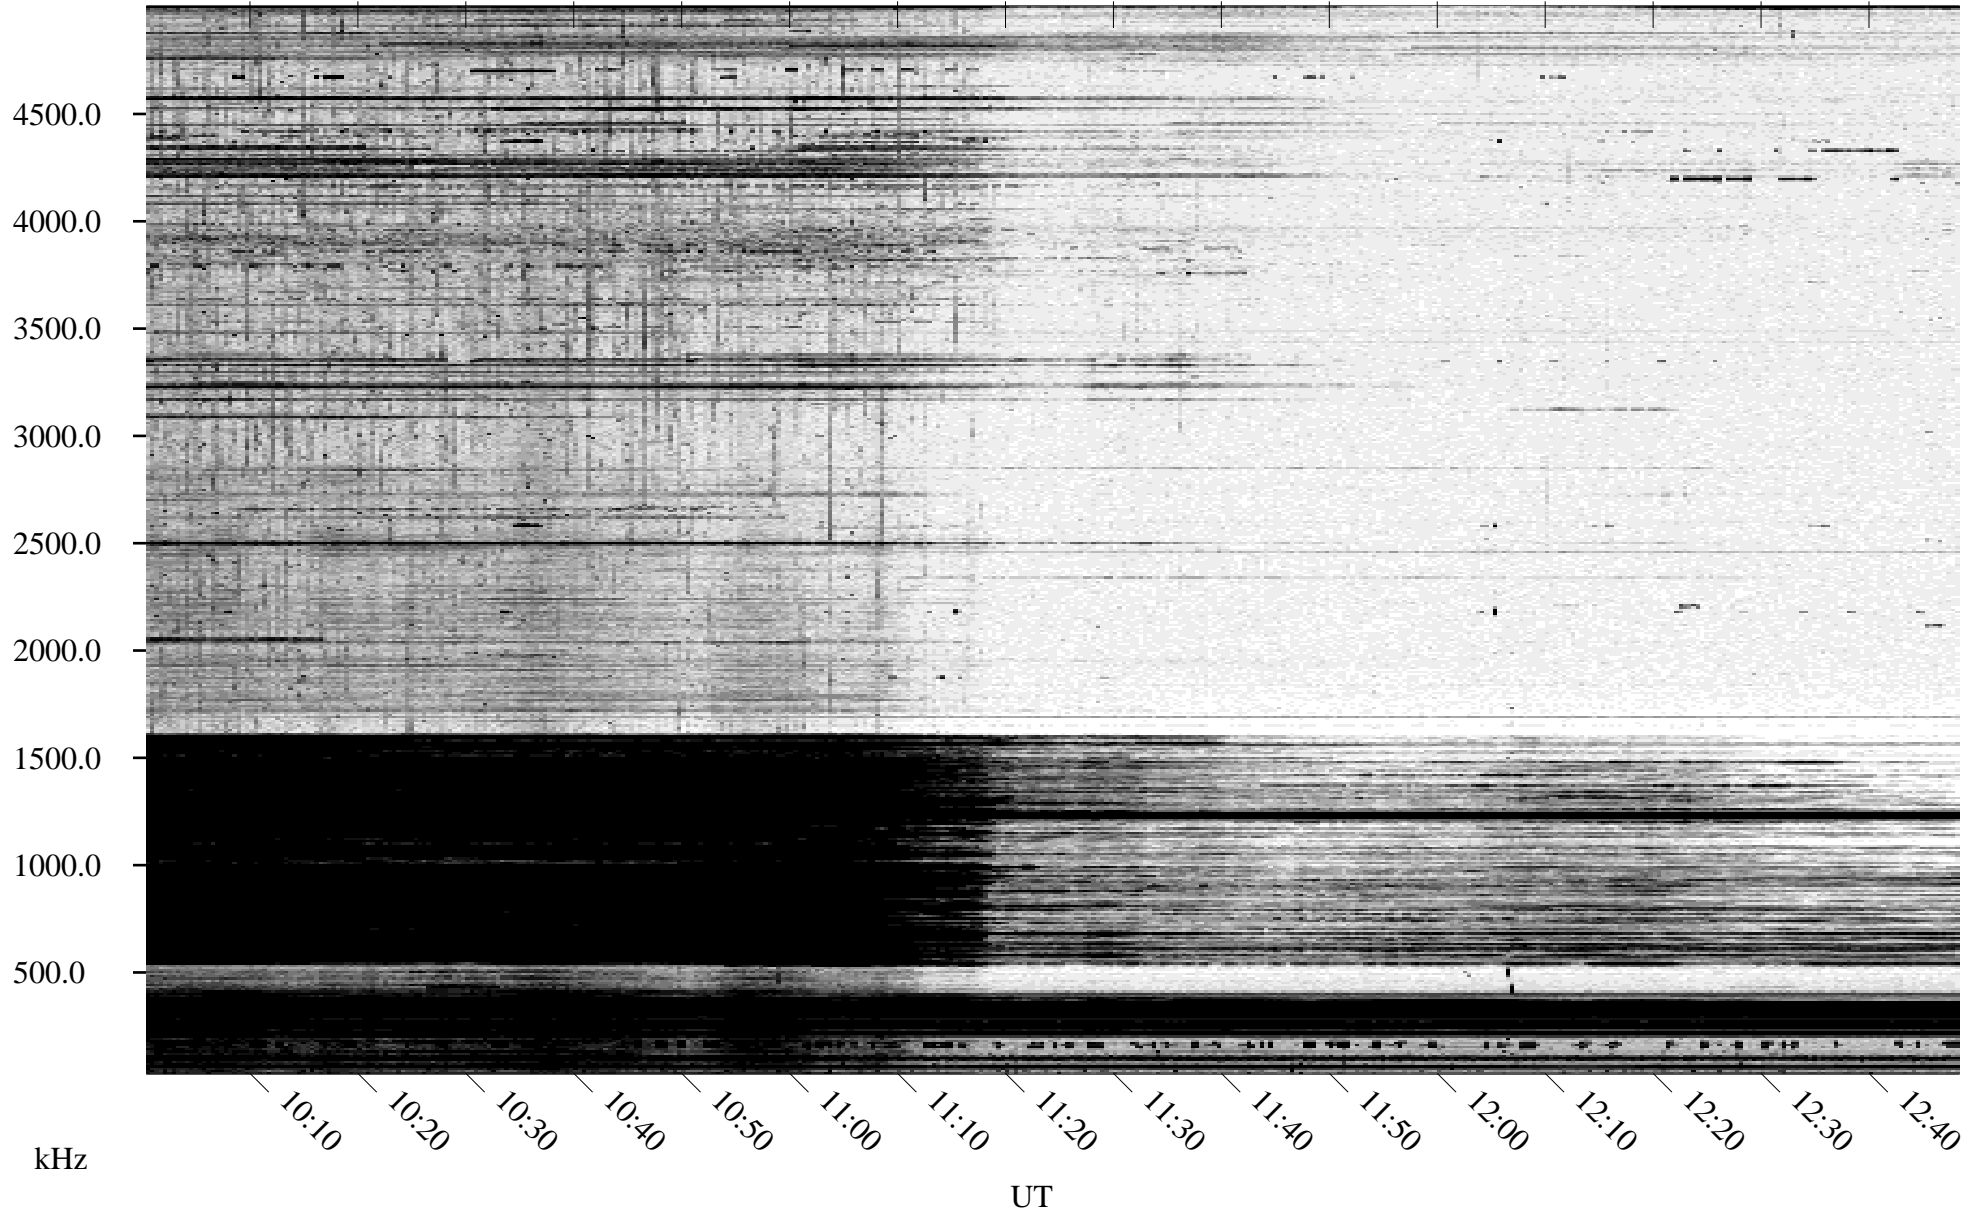

10/13/1994 Churchill, Manitoba

Linear Scale Black = 161 White = 15

ch94286l.r00m max_12

Page 1

10/13/1994 Churchill, Manitoba

Linear Scale Black = 161 White = 15

ch94286l.r00m max_12

Page 2

10/14/1994 Churchill, Manitoba

Linear Scale Black = 161 White = 15

ch94286l.r00m max_12

Page 3

10/14/1994 Churchill, Manitoba

Linear Scale Black = 161 White = 15

ch94286l.r00m max_12

Page 4

10/14/1994 Churchill, Manitoba

Linear Scale Black = 161 White = 15

ch94286l.r00m max_12

Page 5

10/14/1994 Churchill, Manitoba

Linear Scale Black = 161 White = 15

ch94286l.r00m max_12

Page 6

10/14/1994 Churchill, Manitoba

Linear Scale Black = 161 White = 15

ch94286l.r00m max_12

Page 7

10/14/1994 Churchill, Manitoba

Linear Scale Black = 161 White = 15

ch94286l.r00m max_12