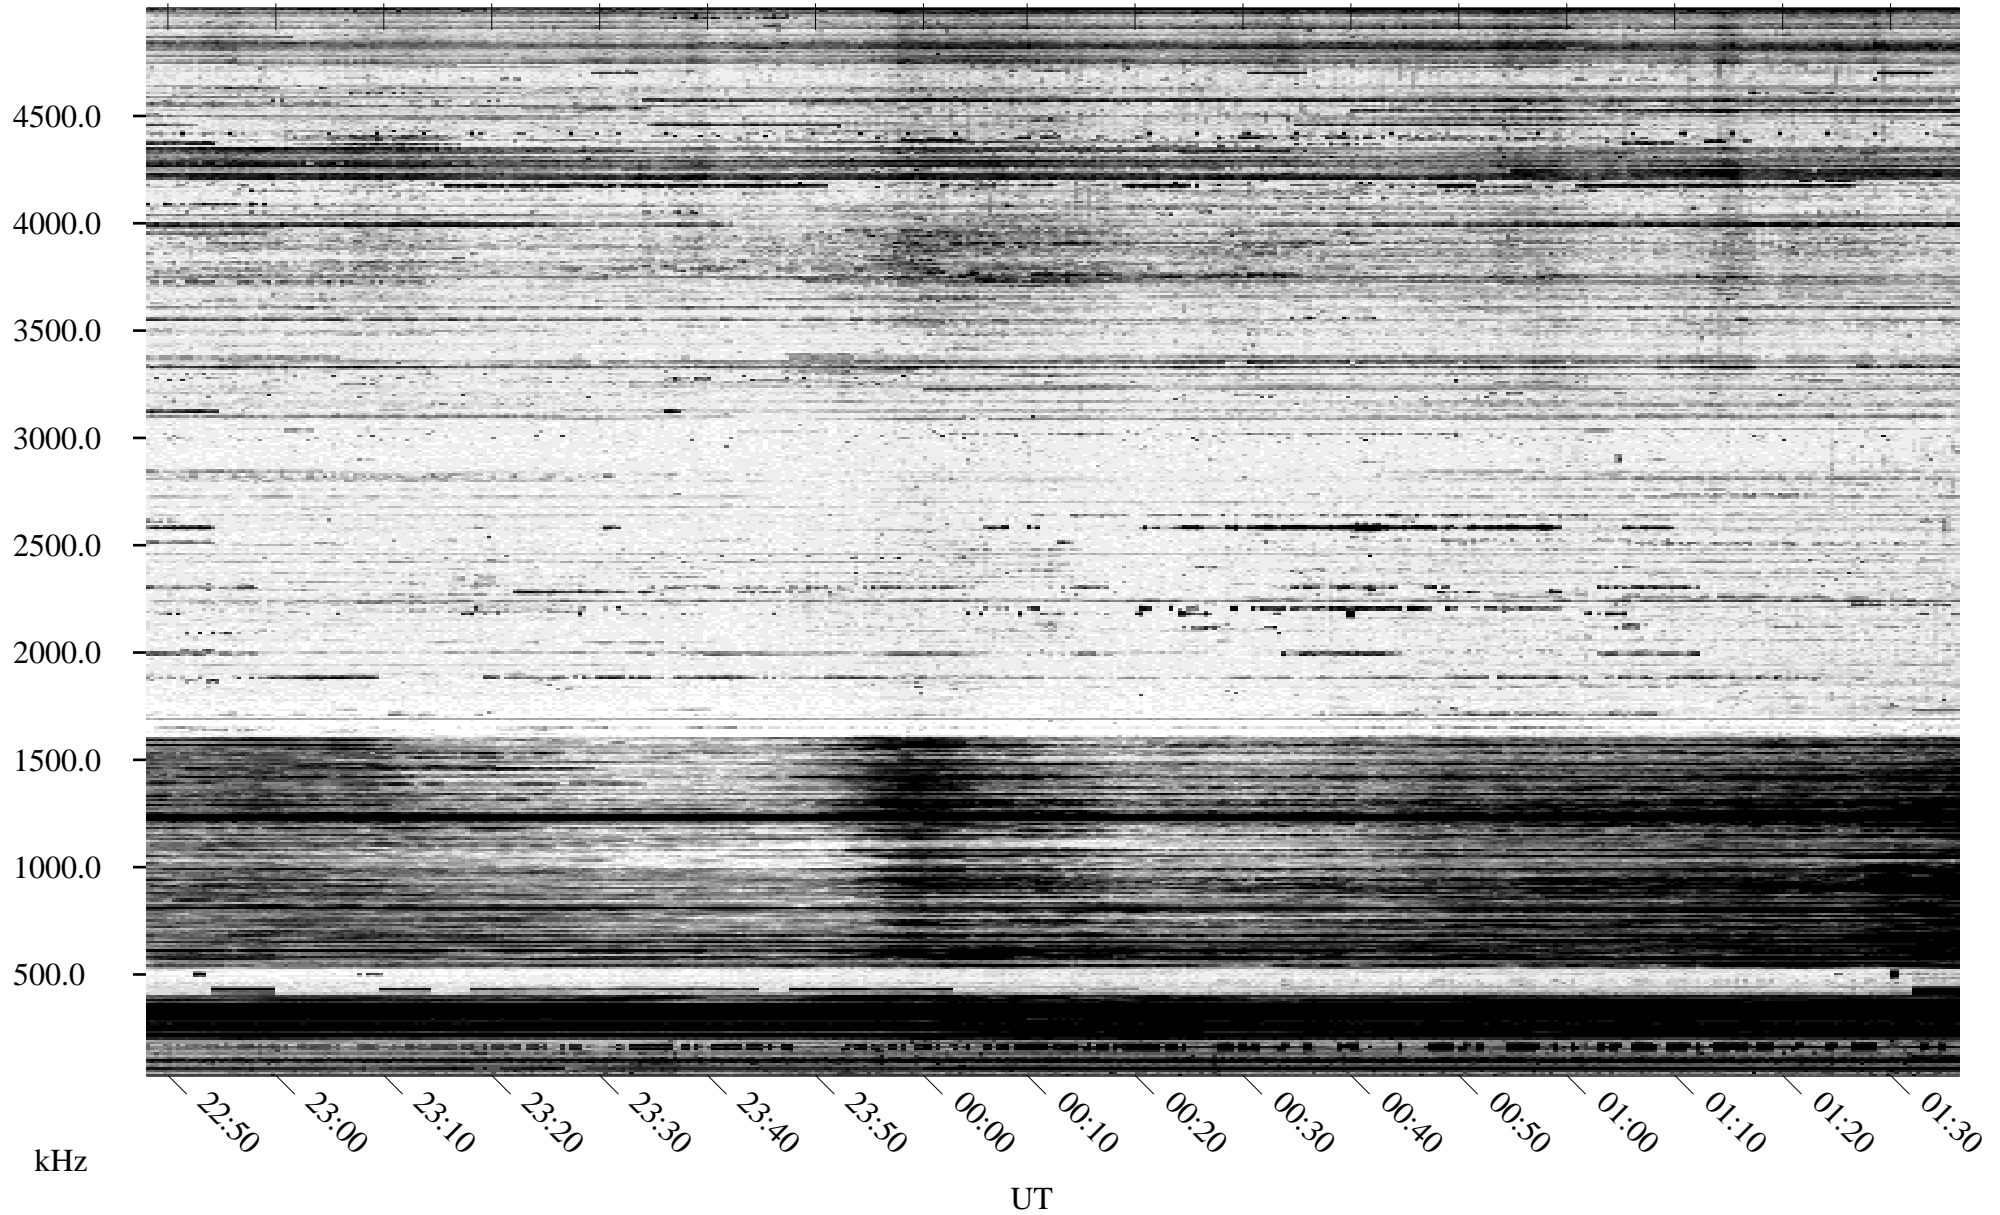

10/13/1994 Churchill, Manitoba

Linear Scale Black = 161 White = 15

ch94286l.r00m max_12

Page 1

10/13/1994 Churchill, Manitoba

Linear Scale Black = 161 White = 15

ch94286l.r00m max_12

Page 2

10/14/1994 Churchill, Manitoba

Linear Scale Black = 161 White = 15

ch94286l.r00m max_12

Page 3

10/14/1994 Churchill, Manitoba

Linear Scale Black = 161 White = 15

ch94286l.r00m max_12

Page 4

10/14/1994 Churchill, Manitoba

Linear Scale Black = 161 White = 15

ch94286l.r00m max_12

Page 5

10/14/1994 Churchill, Manitoba

Linear Scale Black = 161 White = 15

ch94286l.r00m max_12

Page 6

10/14/1994 Churchill, Manitoba

Linear Scale Black = 161 White = 15

ch94286l.r00m max_12

Page 7

10/14/1994 Churchill, Manitoba

Linear Scale Black = 161 White = 15

ch94286l.r00m max_12