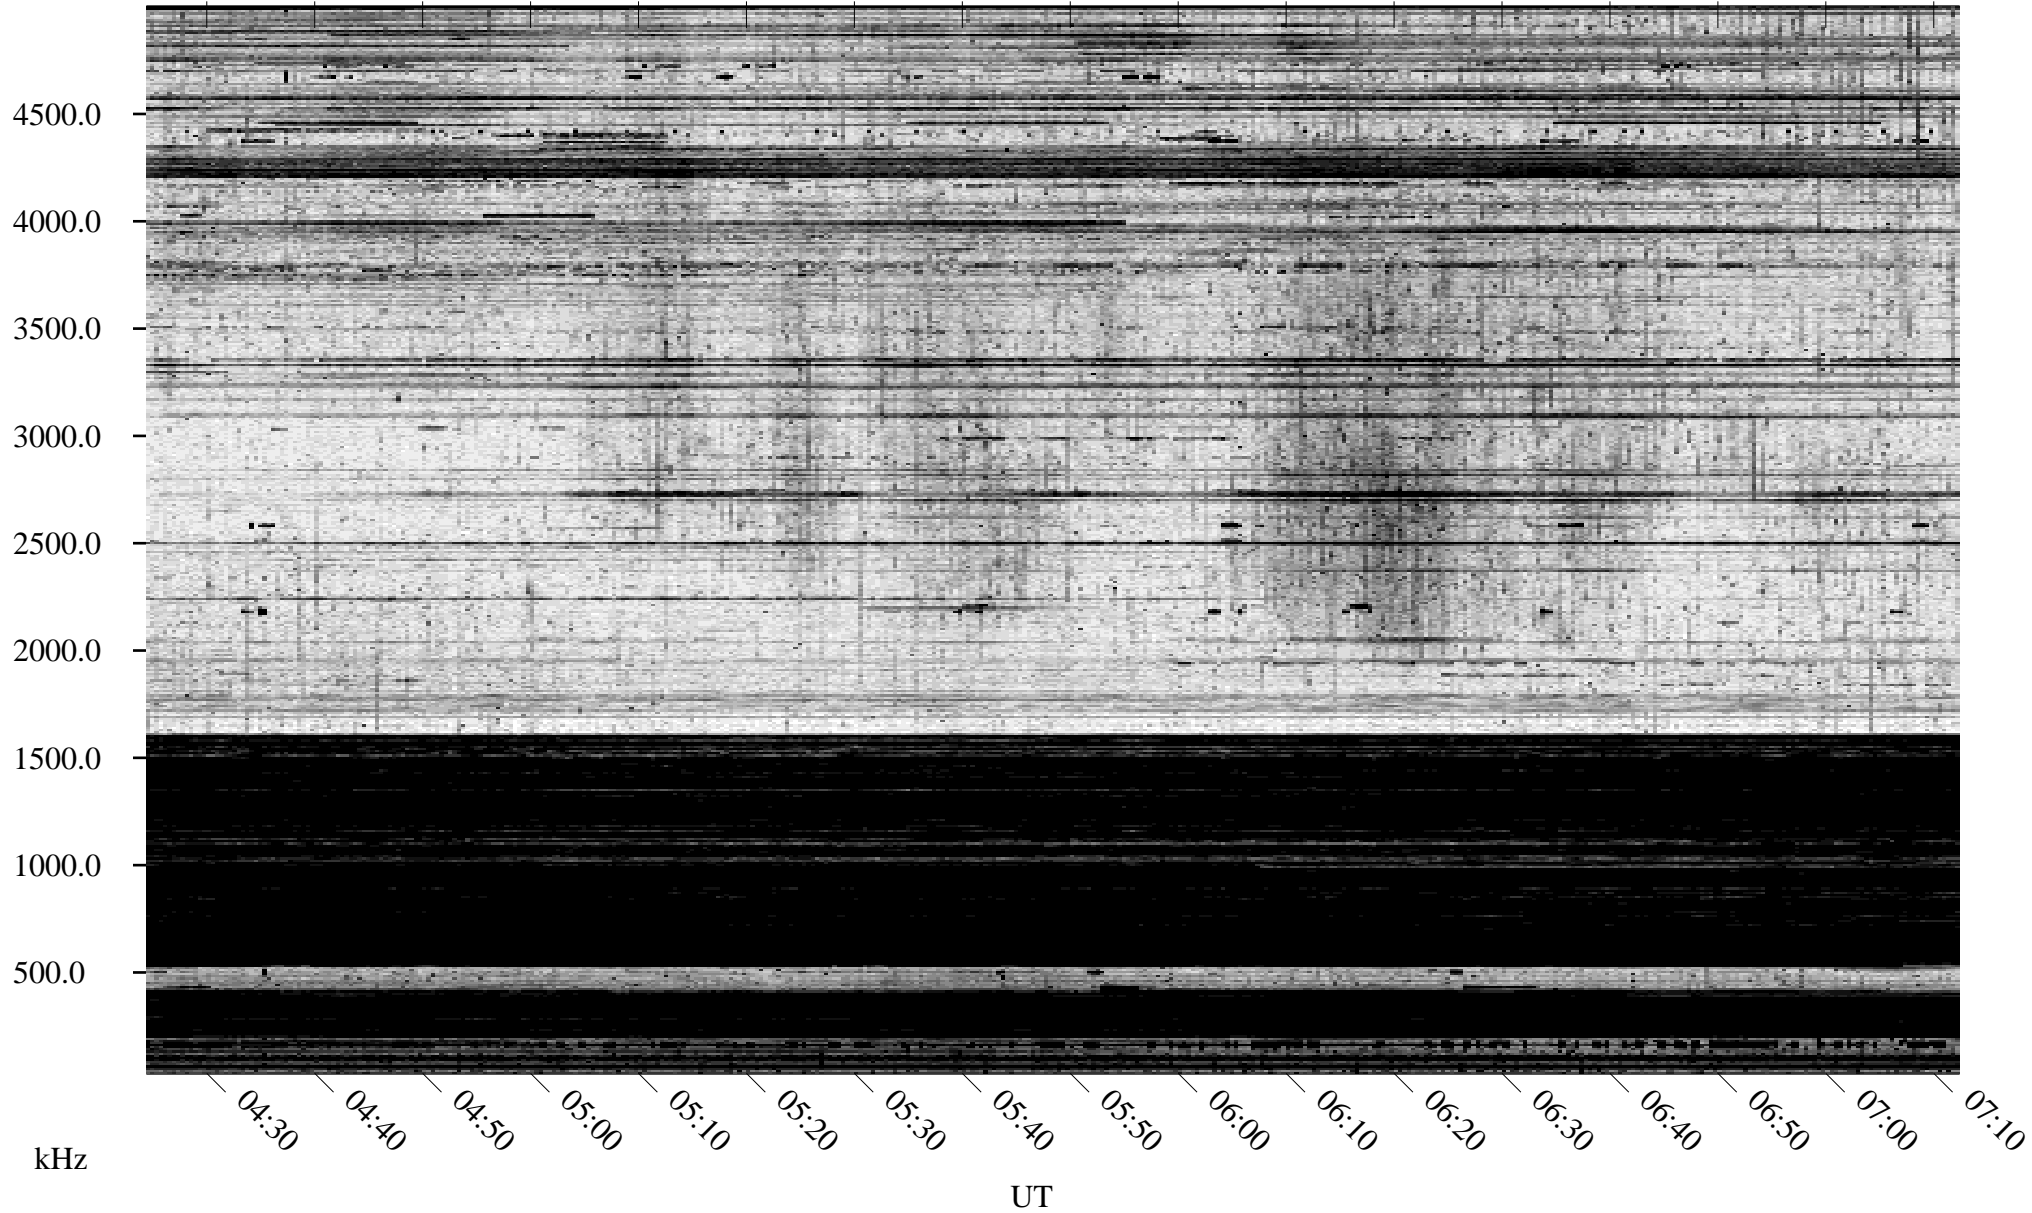

10/13/1994 Churchill, Manitoba

Linear Scale Black = 161 White = 15

ch94286l.r00m max_12

Page 1

10/13/1994 Churchill, Manitoba

Linear Scale Black = 161 White = 15

ch94286l.r00m max_12

Page 2

10/14/1994 Churchill, Manitoba

Linear Scale Black = 161 White = 15

ch94286l.r00m max_12

Page 3

10/14/1994 Churchill, Manitoba

Linear Scale Black = 161 White = 15

ch94286l.r00m max_12

Page 4

10/14/1994 Churchill, Manitoba

Linear Scale Black = 161 White = 15

ch94286l.r00m max_12

Page 5

10/14/1994 Churchill, Manitoba

Linear Scale Black = 161 White = 15

ch94286l.r00m max_12

Page 6

10/14/1994 Churchill, Manitoba

Linear Scale Black = 161 White = 15

ch94286l.r00m max_12

Page 7

10/14/1994 Churchill, Manitoba

Linear Scale Black = 161 White = 15

ch94286l.r00m max_12