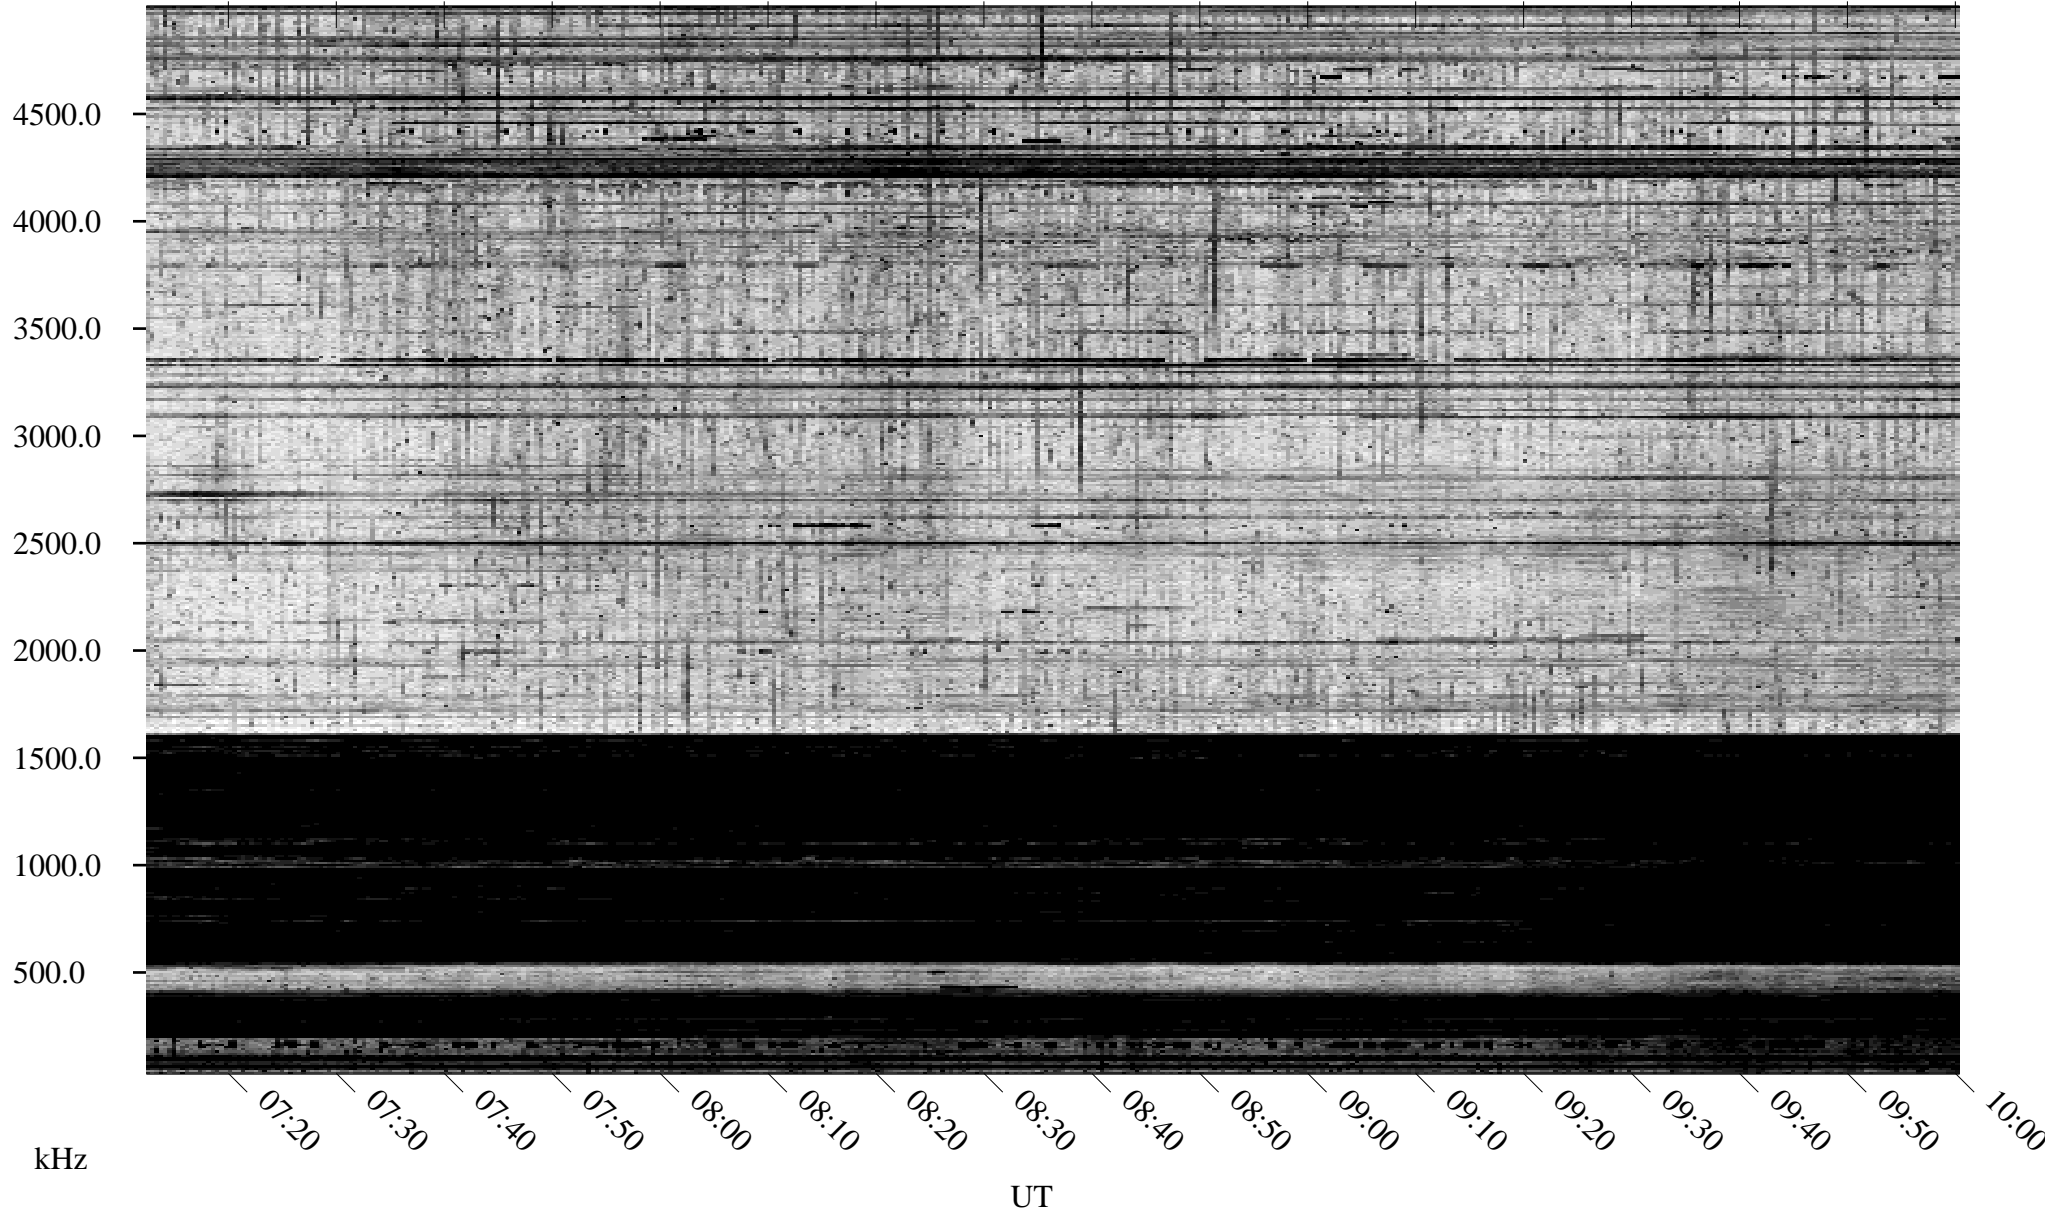

10/13/1994 Churchill, Manitoba

Linear Scale Black = 161 White = 15

ch94286l.r00m max_12

Page 1

10/13/1994 Churchill, Manitoba

Linear Scale Black = 161 White = 15

ch94286l.r00m max_12

Page 2

10/14/1994 Churchill, Manitoba

Linear Scale Black = 161 White = 15

ch94286l.r00m max_12

Page 3

10/14/1994 Churchill, Manitoba

Linear Scale Black = 161 White = 15

ch94286l.r00m max_12

Page 4

10/14/1994 Churchill, Manitoba

Linear Scale Black = 161 White = 15

ch94286l.r00m max_12

Page 5

10/14/1994 Churchill, Manitoba

Linear Scale Black = 161 White = 15

ch94286l.r00m max_12

Page 6

10/14/1994 Churchill, Manitoba

Linear Scale Black = 161 White = 15

ch94286l.r00m max_12

Page 7

10/14/1994 Churchill, Manitoba

Linear Scale Black = 161 White = 15

ch94286l.r00m max_12