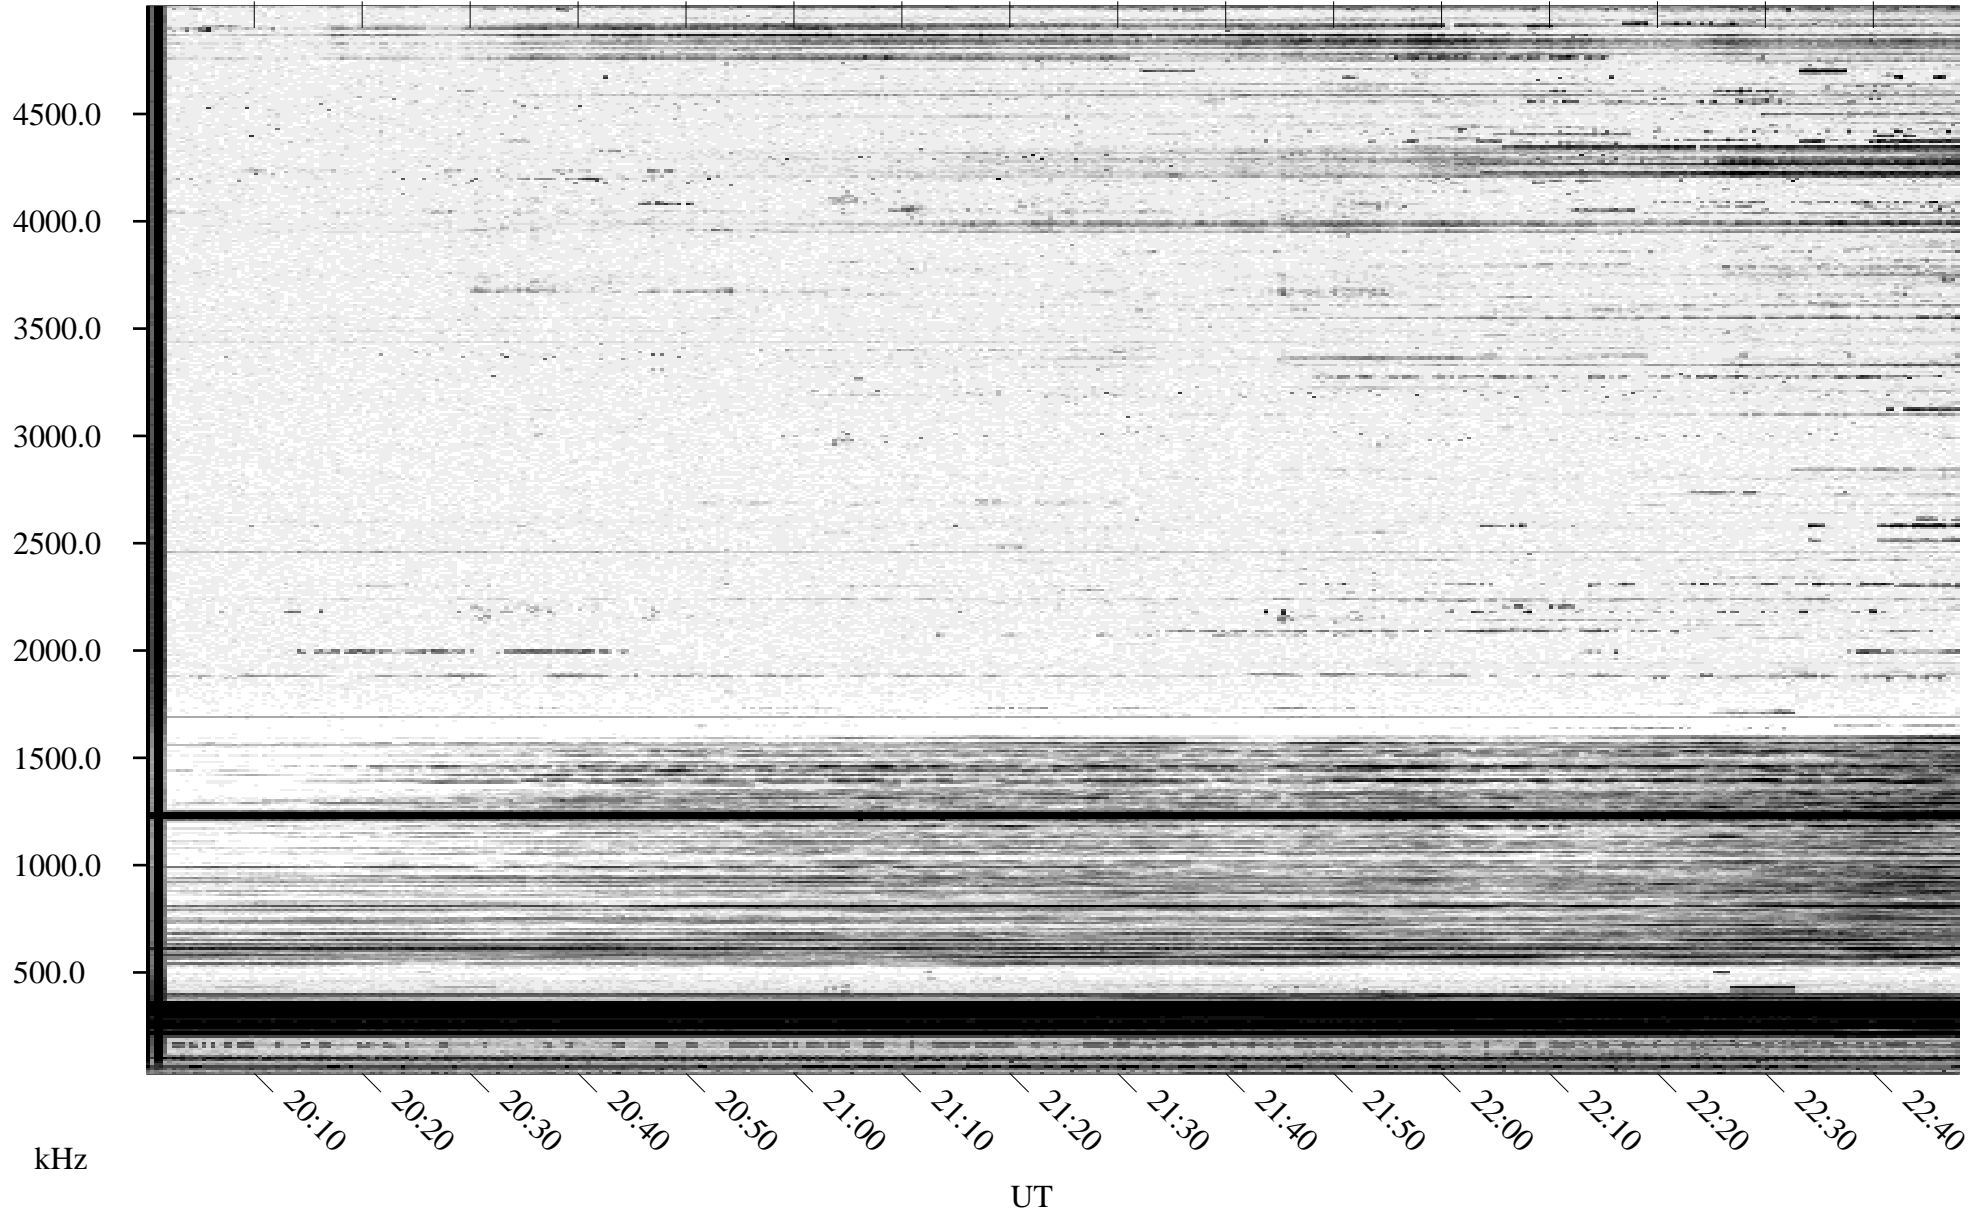

10/13/1994 Churchill, Manitoba

Linear Scale Black = 161 White = 15

ch94286l.r00m max_12

Page 1

10/13/1994 Churchill, Manitoba

Linear Scale Black = 161 White = 15

ch94286l.r00m max_12

Page 2

10/14/1994 Churchill, Manitoba

Linear Scale Black = 161 White = 15

ch94286l.r00m max_12

Page 3

10/14/1994 Churchill, Manitoba

Linear Scale Black = 161 White = 15

ch94286l.r00m max_12

Page 4

10/14/1994 Churchill, Manitoba

Linear Scale Black = 161 White = 15

ch94286l.r00m max_12

Page 5

10/14/1994 Churchill, Manitoba

Linear Scale Black = 161 White = 15

ch94286l.r00m max_12

Page 6

10/14/1994 Churchill, Manitoba

Linear Scale Black = 161 White = 15

ch94286l.r00m max_12

Page 7

10/14/1994 Churchill, Manitoba

Linear Scale Black = 161 White = 15

ch94286l.r00m max_12