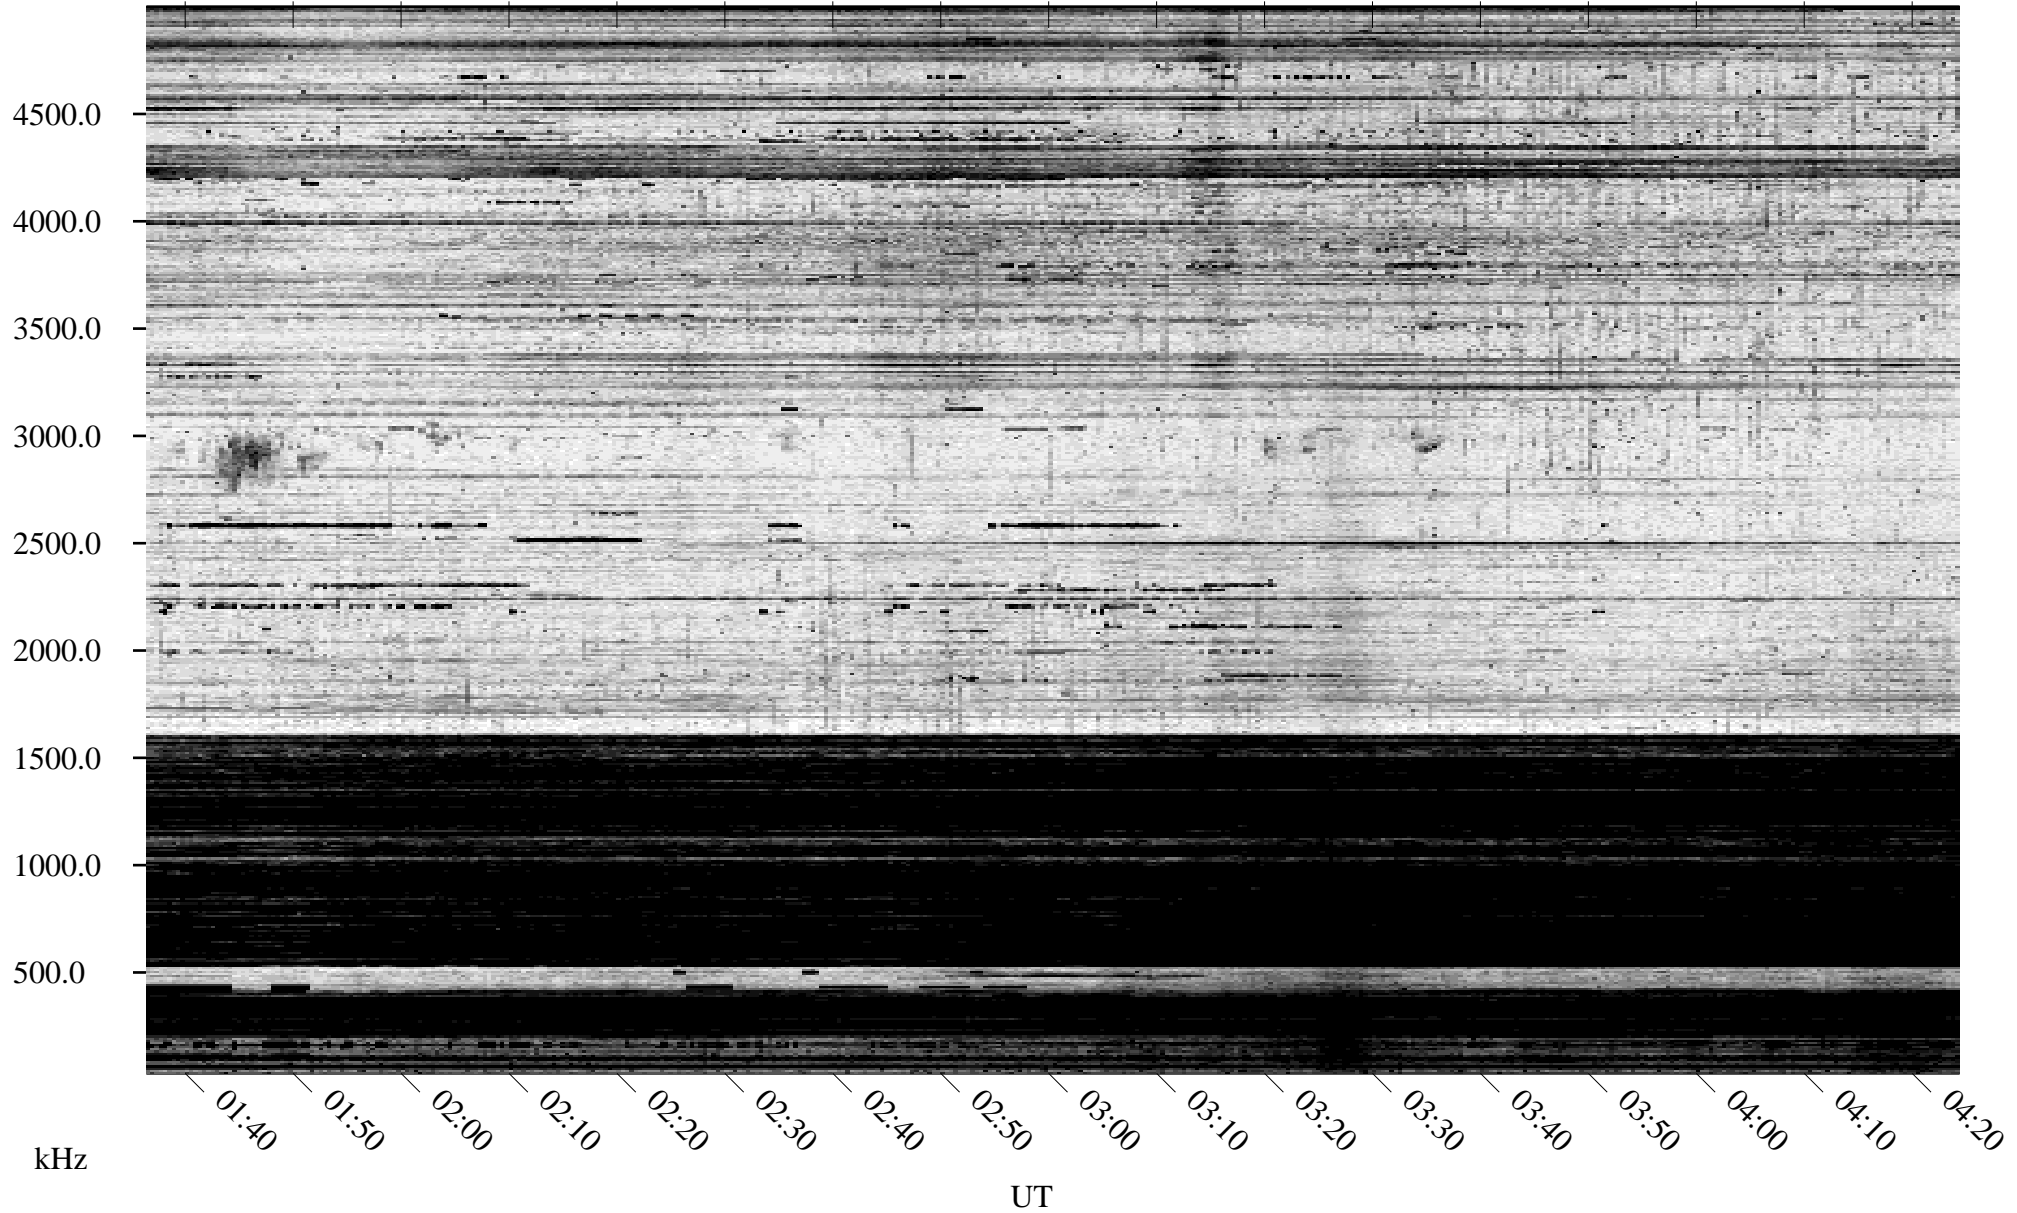

10/13/1994 Churchill, Manitoba

Linear Scale Black = 161 White = 15

ch94286l.r00m max_12

Page 1

10/13/1994 Churchill, Manitoba

Linear Scale Black = 161 White = 15

ch94286l.r00m max_12

Page 2

10/14/1994 Churchill, Manitoba

Linear Scale Black = 161 White = 15

ch94286l.r00m max_12

Page 3

10/14/1994 Churchill, Manitoba

Linear Scale Black = 161 White = 15

ch94286l.r00m max_12

Page 4

10/14/1994 Churchill, Manitoba

Linear Scale Black = 161 White = 15

ch94286l.r00m max_12

Page 5

10/14/1994 Churchill, Manitoba

Linear Scale Black = 161 White = 15

ch94286l.r00m max_12

Page 6

10/14/1994 Churchill, Manitoba

Linear Scale Black = 161 White = 15

ch94286l.r00m max_12

Page 7

10/14/1994 Churchill, Manitoba

Linear Scale Black = 161 White = 15

ch94286l.r00m max_12