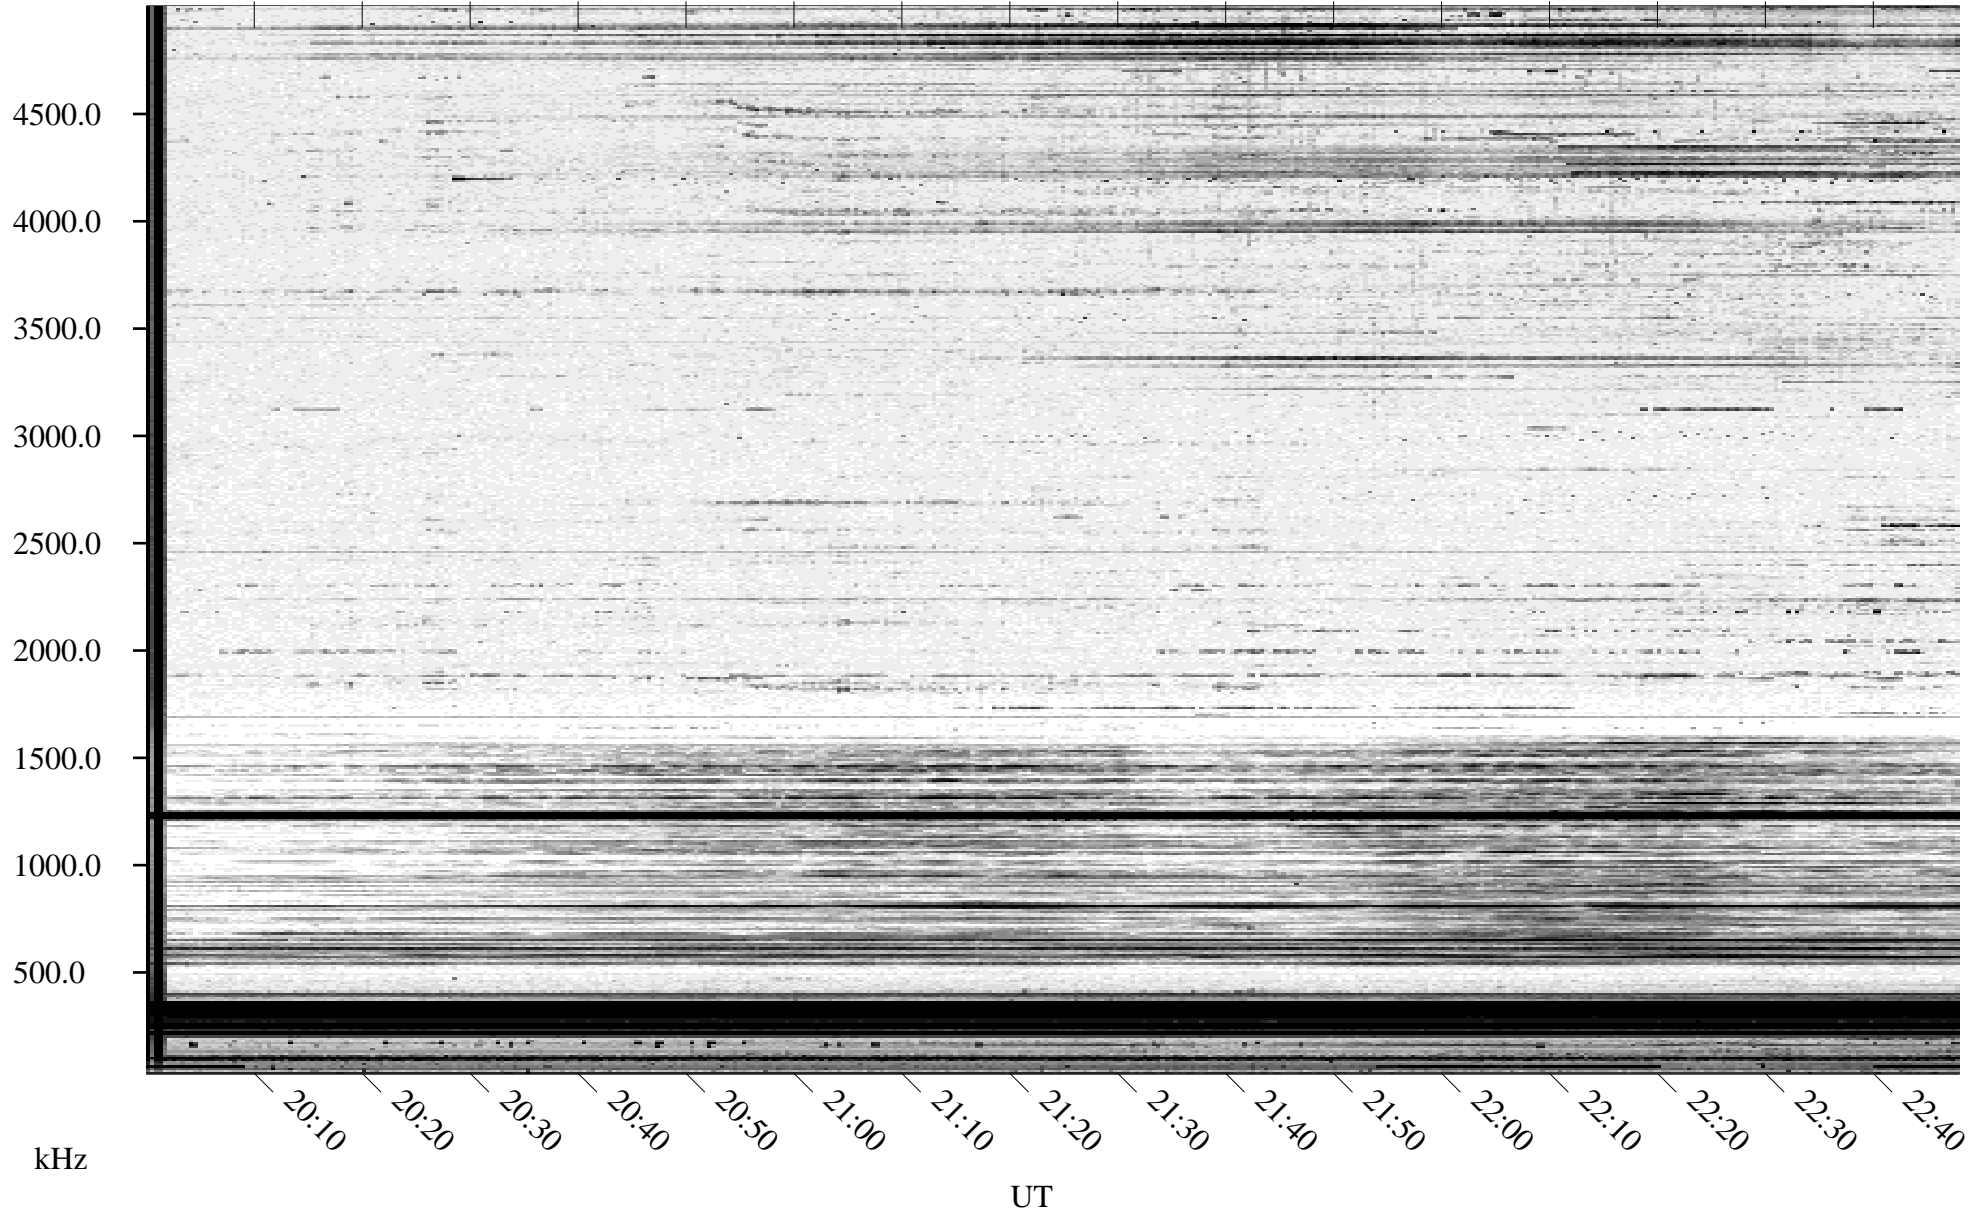

# 10/14/1994 Churchill, Manitoba

Linear Scale    Black = 161    White = 15

ch94287l.r00m max\_12

Page 1

# 10/14/1994 Churchill, Manitoba

Linear Scale    Black = 161    White = 15

ch94287l.r00m max\_12

Page 2

# 10/15/1994 Churchill, Manitoba

Linear Scale    Black = 161    White = 15

ch94287l.r00m max\_12

Page 3

# 10/15/1994 Churchill, Manitoba

Linear Scale    Black = 161    White = 15

ch94287l.r00m max\_12

Page 4