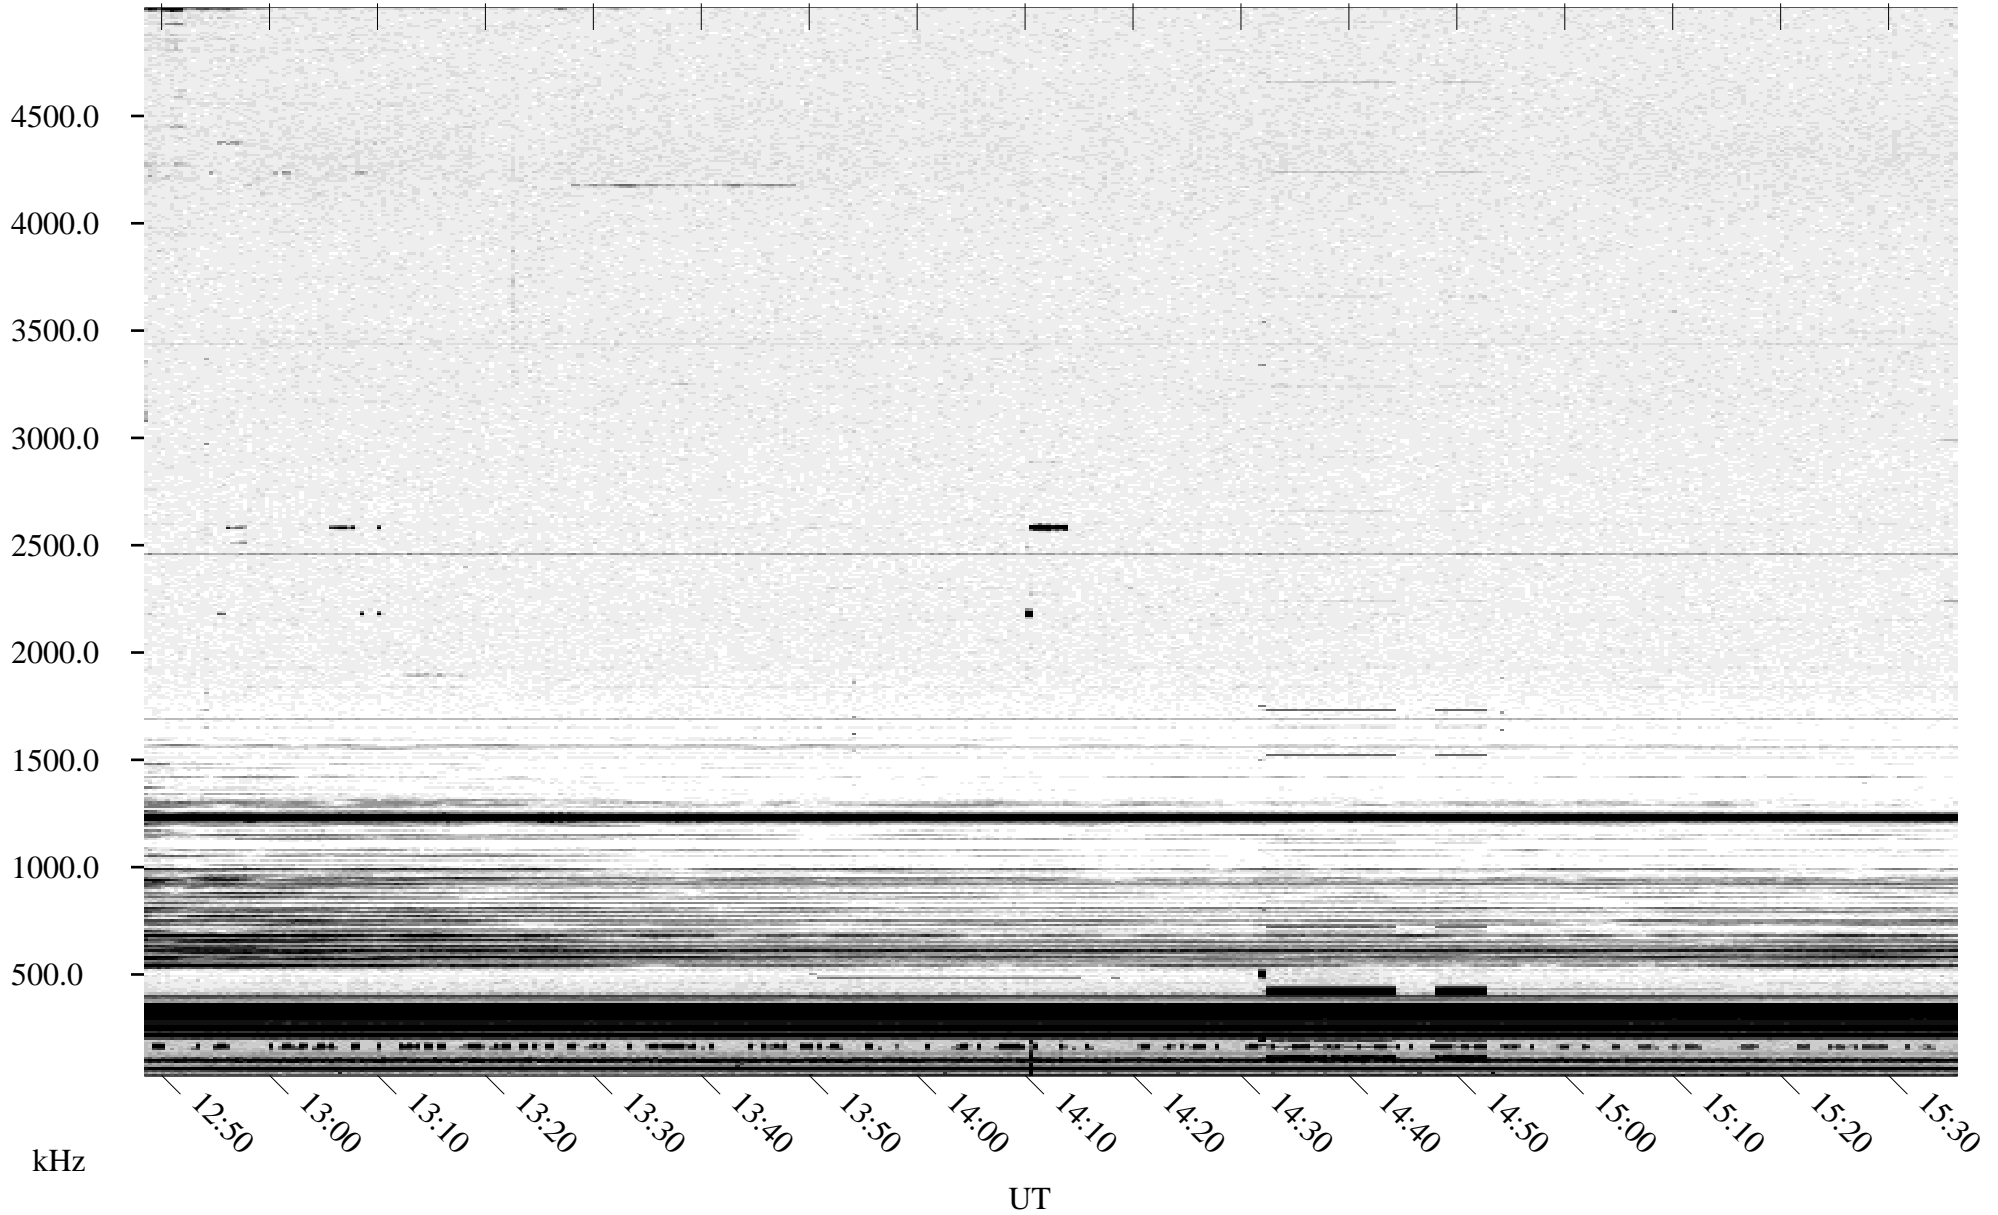

# 10/15/1994 Churchill, Manitoba

Linear Scale    Black = 161    White = 15

ch94287l.r00m max\_12

Page 5

# 10/15/1994 Churchill, Manitoba

Linear Scale Black = 161 White = 15

ch94287l.r00m max\_12

Page 6

# 10/15/1994 Churchill, Manitoba

Linear Scale    Black = 161    White = 15

ch94287l.r00m max\_12

Page 7

# 10/15/1994 Churchill, Manitoba

Linear Scale    Black = 161    White = 15

ch94287l.r00m max\_12