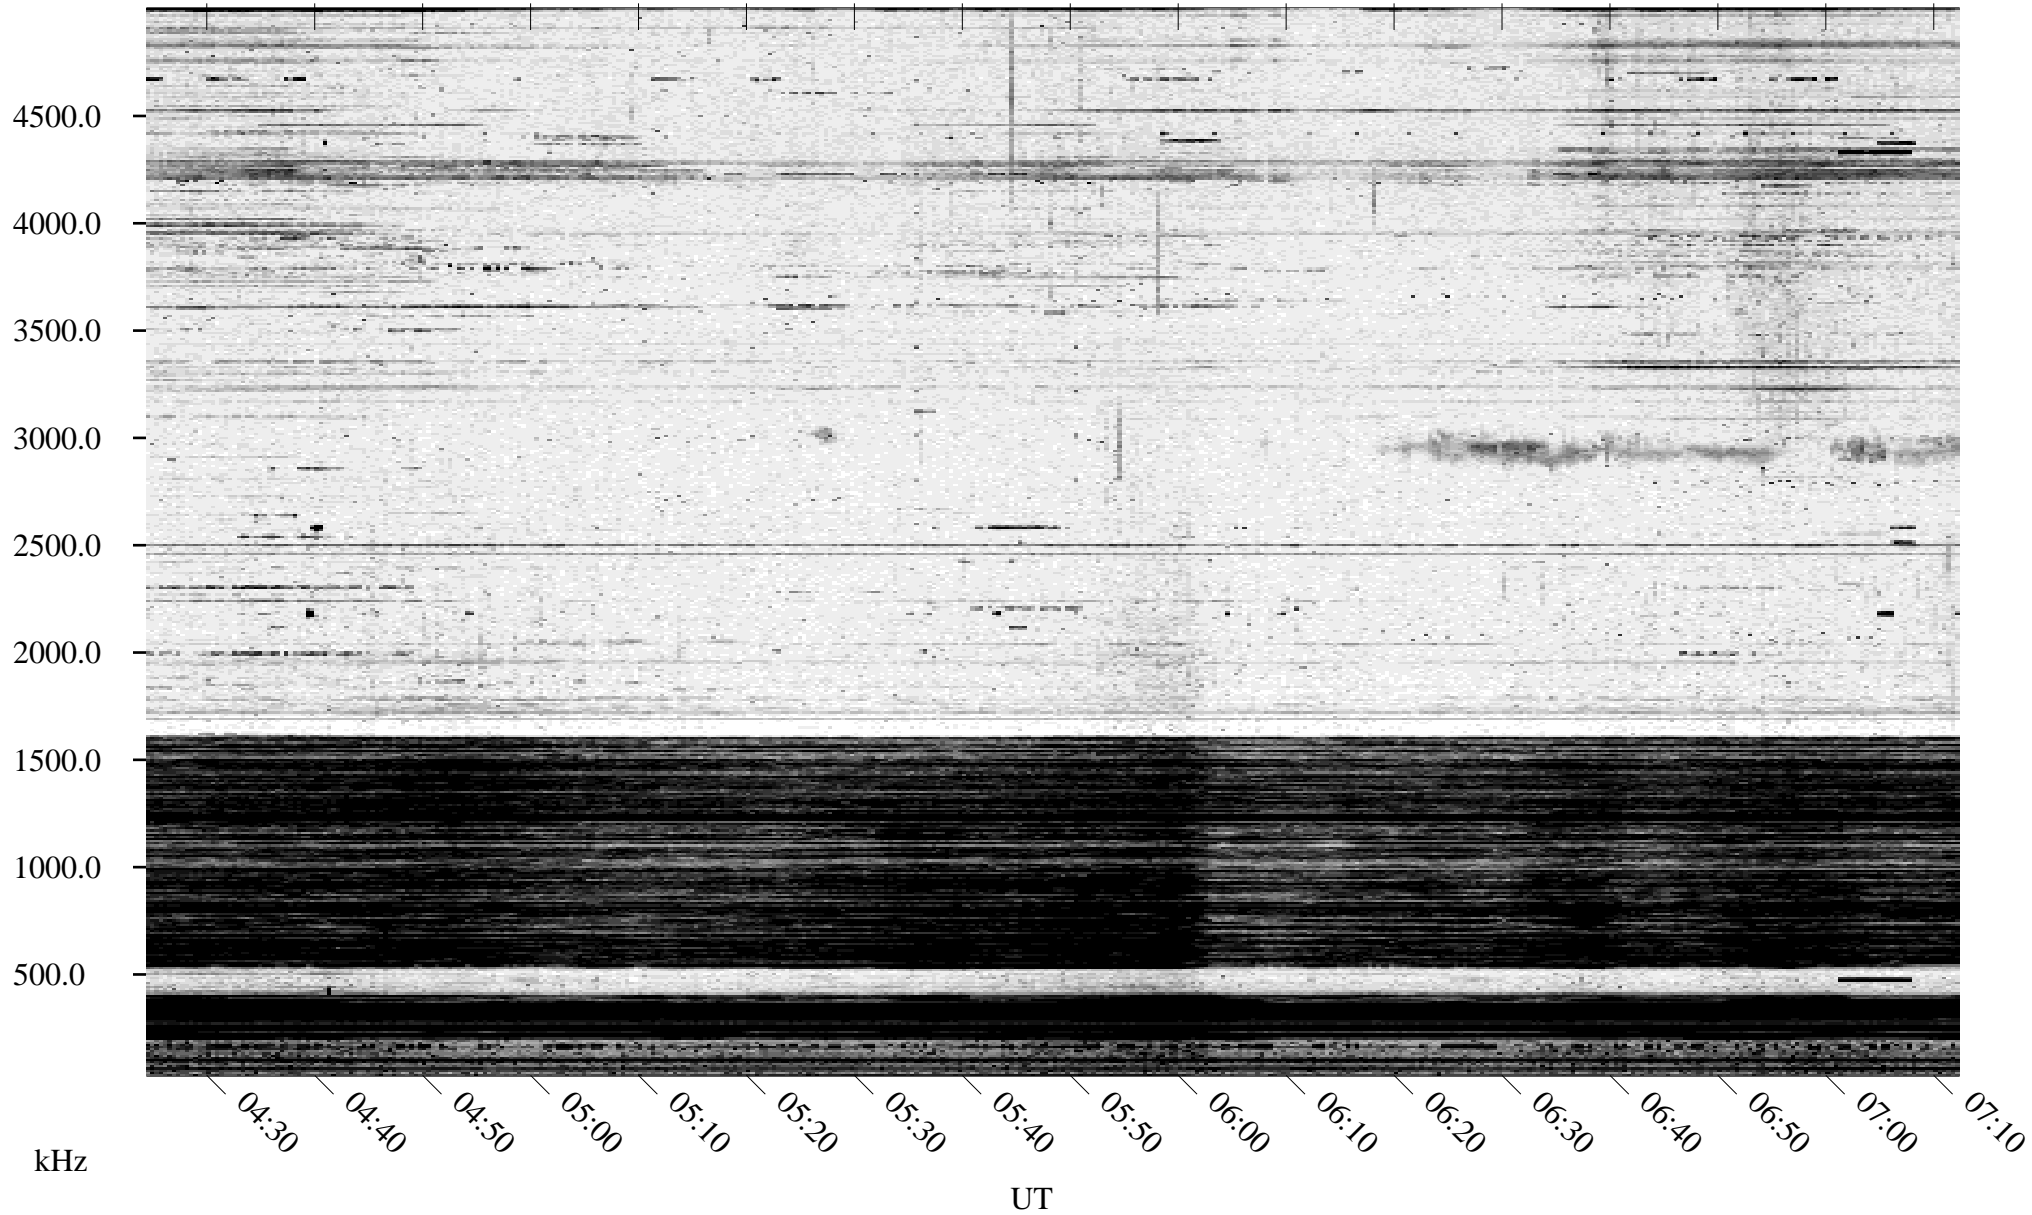

# 10/14/1994 Churchill, Manitoba

Linear Scale    Black = 161    White = 15

ch94287l.r00m max\_12

Page 1

# 10/14/1994 Churchill, Manitoba

Linear Scale    Black = 161    White = 15

ch94287l.r00m max\_12

Page 2

# 10/15/1994 Churchill, Manitoba

Linear Scale    Black = 161    White = 15

ch94287l.r00m max\_12

Page 3

# 10/15/1994 Churchill, Manitoba

Linear Scale    Black = 161    White = 15

ch94287l.r00m max\_12

Page 4