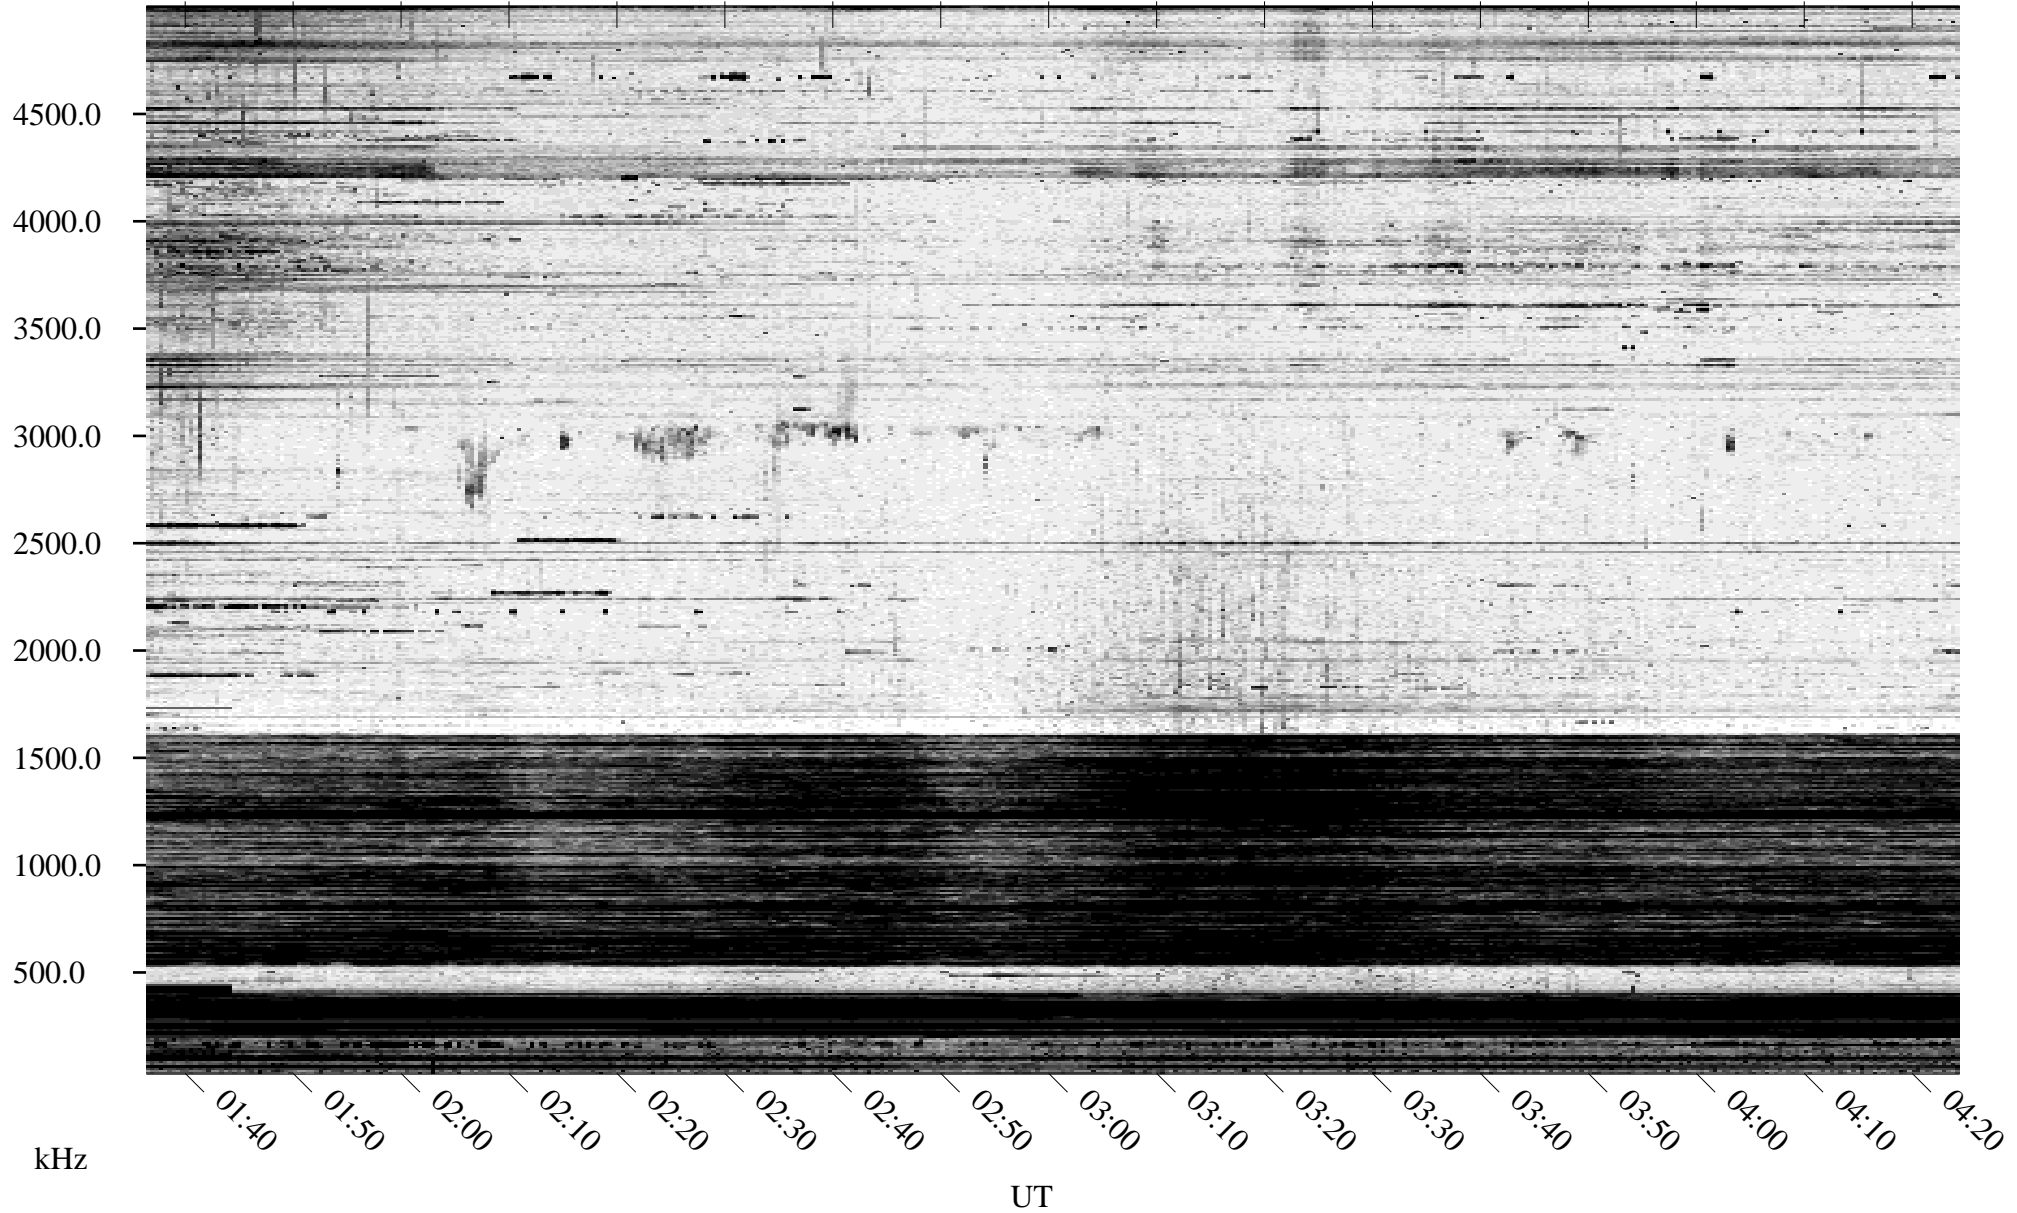

# 10/14/1994 Churchill, Manitoba

Linear Scale    Black = 161    White = 15

ch94287l.r00m max\_12

Page 1

# 10/14/1994 Churchill, Manitoba

Linear Scale    Black = 161    White = 15

ch94287l.r00m max\_12

Page 2

# 10/15/1994 Churchill, Manitoba

Linear Scale    Black = 161    White = 15

ch94287l.r00m max\_12

Page 3

# 10/15/1994 Churchill, Manitoba

Linear Scale    Black = 161    White = 15

ch94287l.r00m max\_12

Page 4