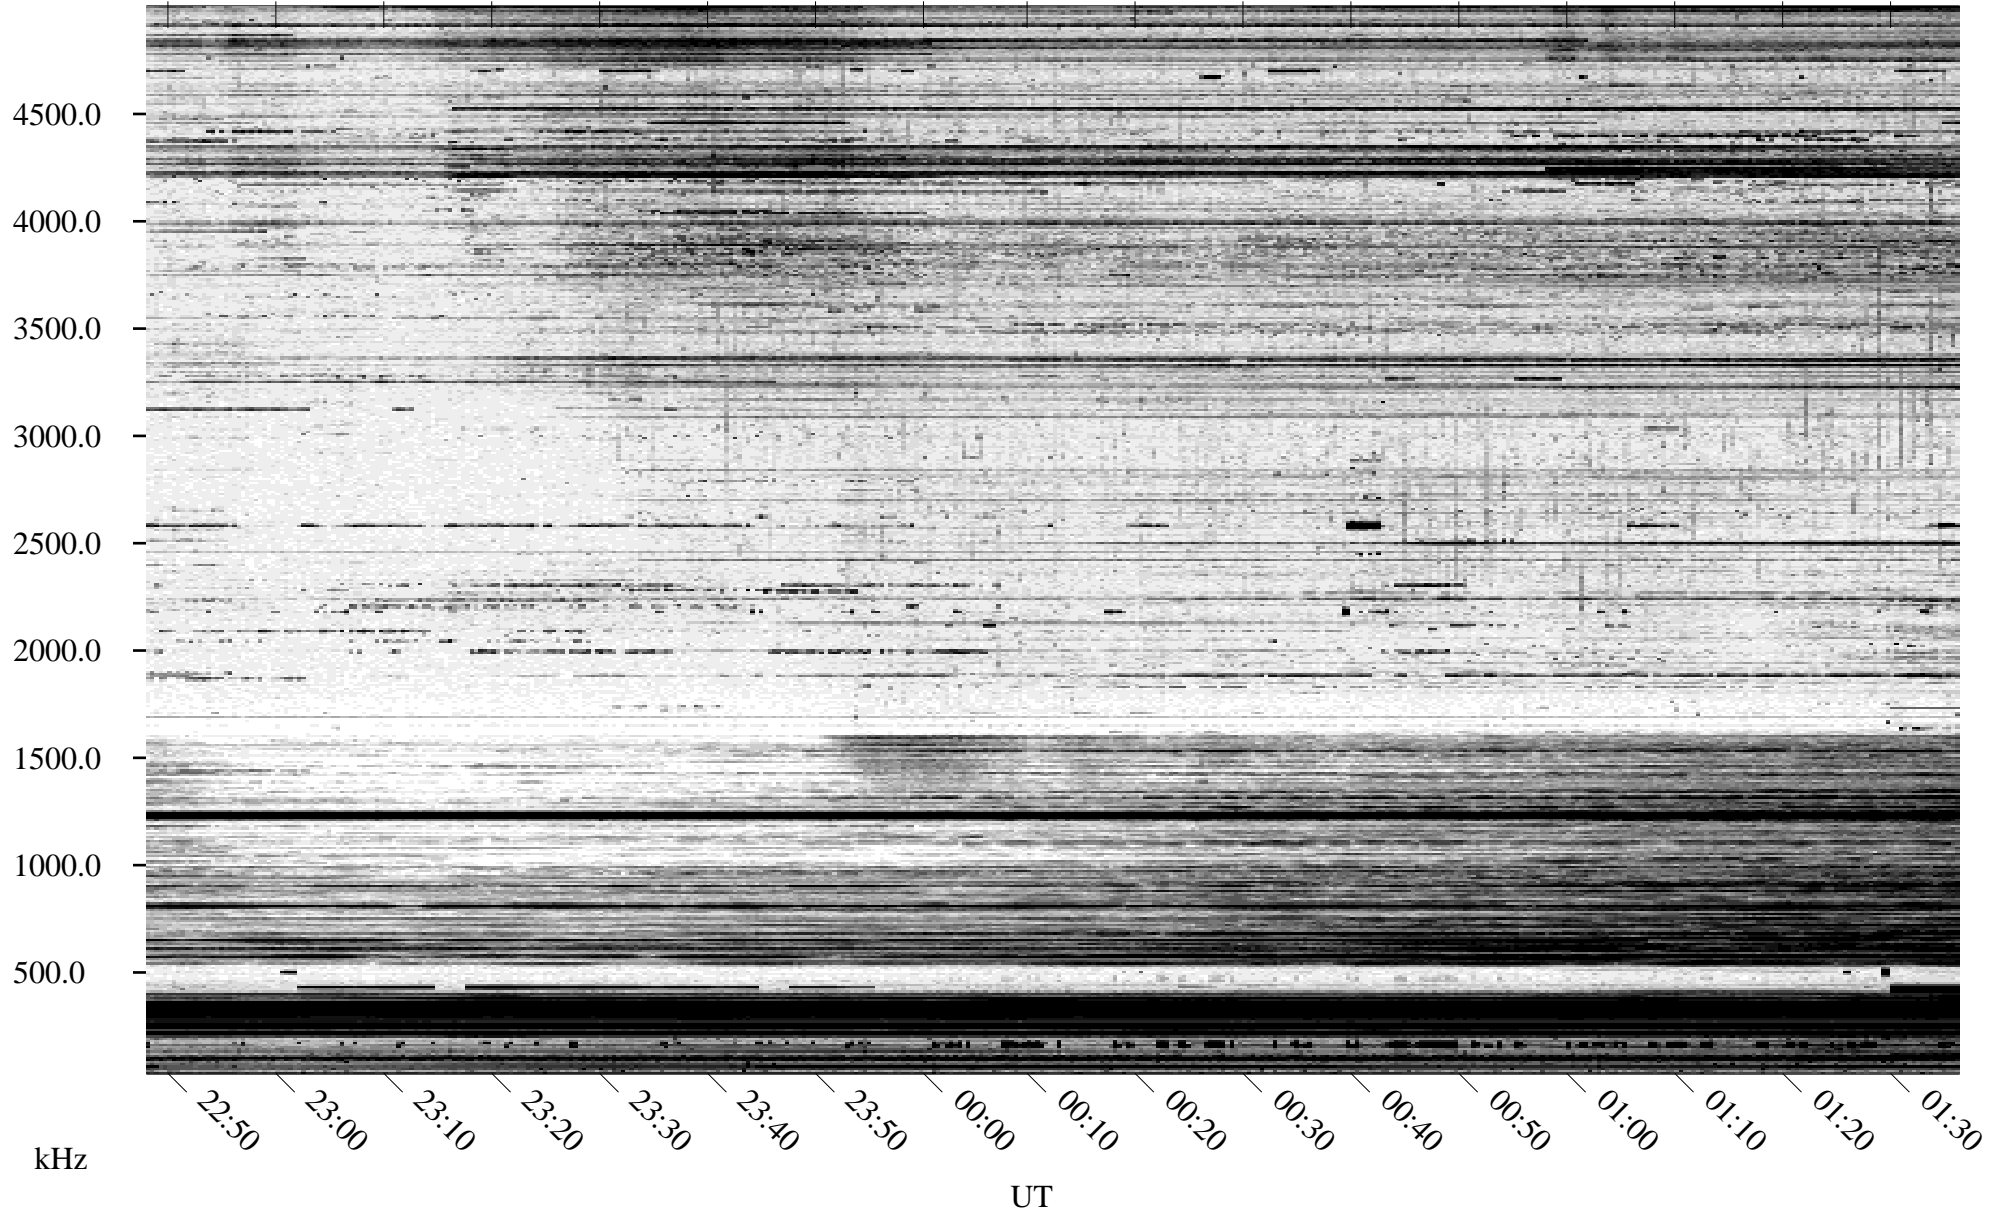

# 10/14/1994 Churchill, Manitoba

Linear Scale    Black = 161    White = 15

ch94287l.r00m max\_12

Page 1

# 10/14/1994 Churchill, Manitoba

Linear Scale    Black = 161    White = 15

ch94287l.r00m max\_12

Page 2

# 10/15/1994 Churchill, Manitoba

Linear Scale    Black = 161    White = 15

ch94287l.r00m max\_12

Page 3

# 10/15/1994 Churchill, Manitoba

Linear Scale    Black = 161    White = 15

ch94287l.r00m max\_12

Page 4