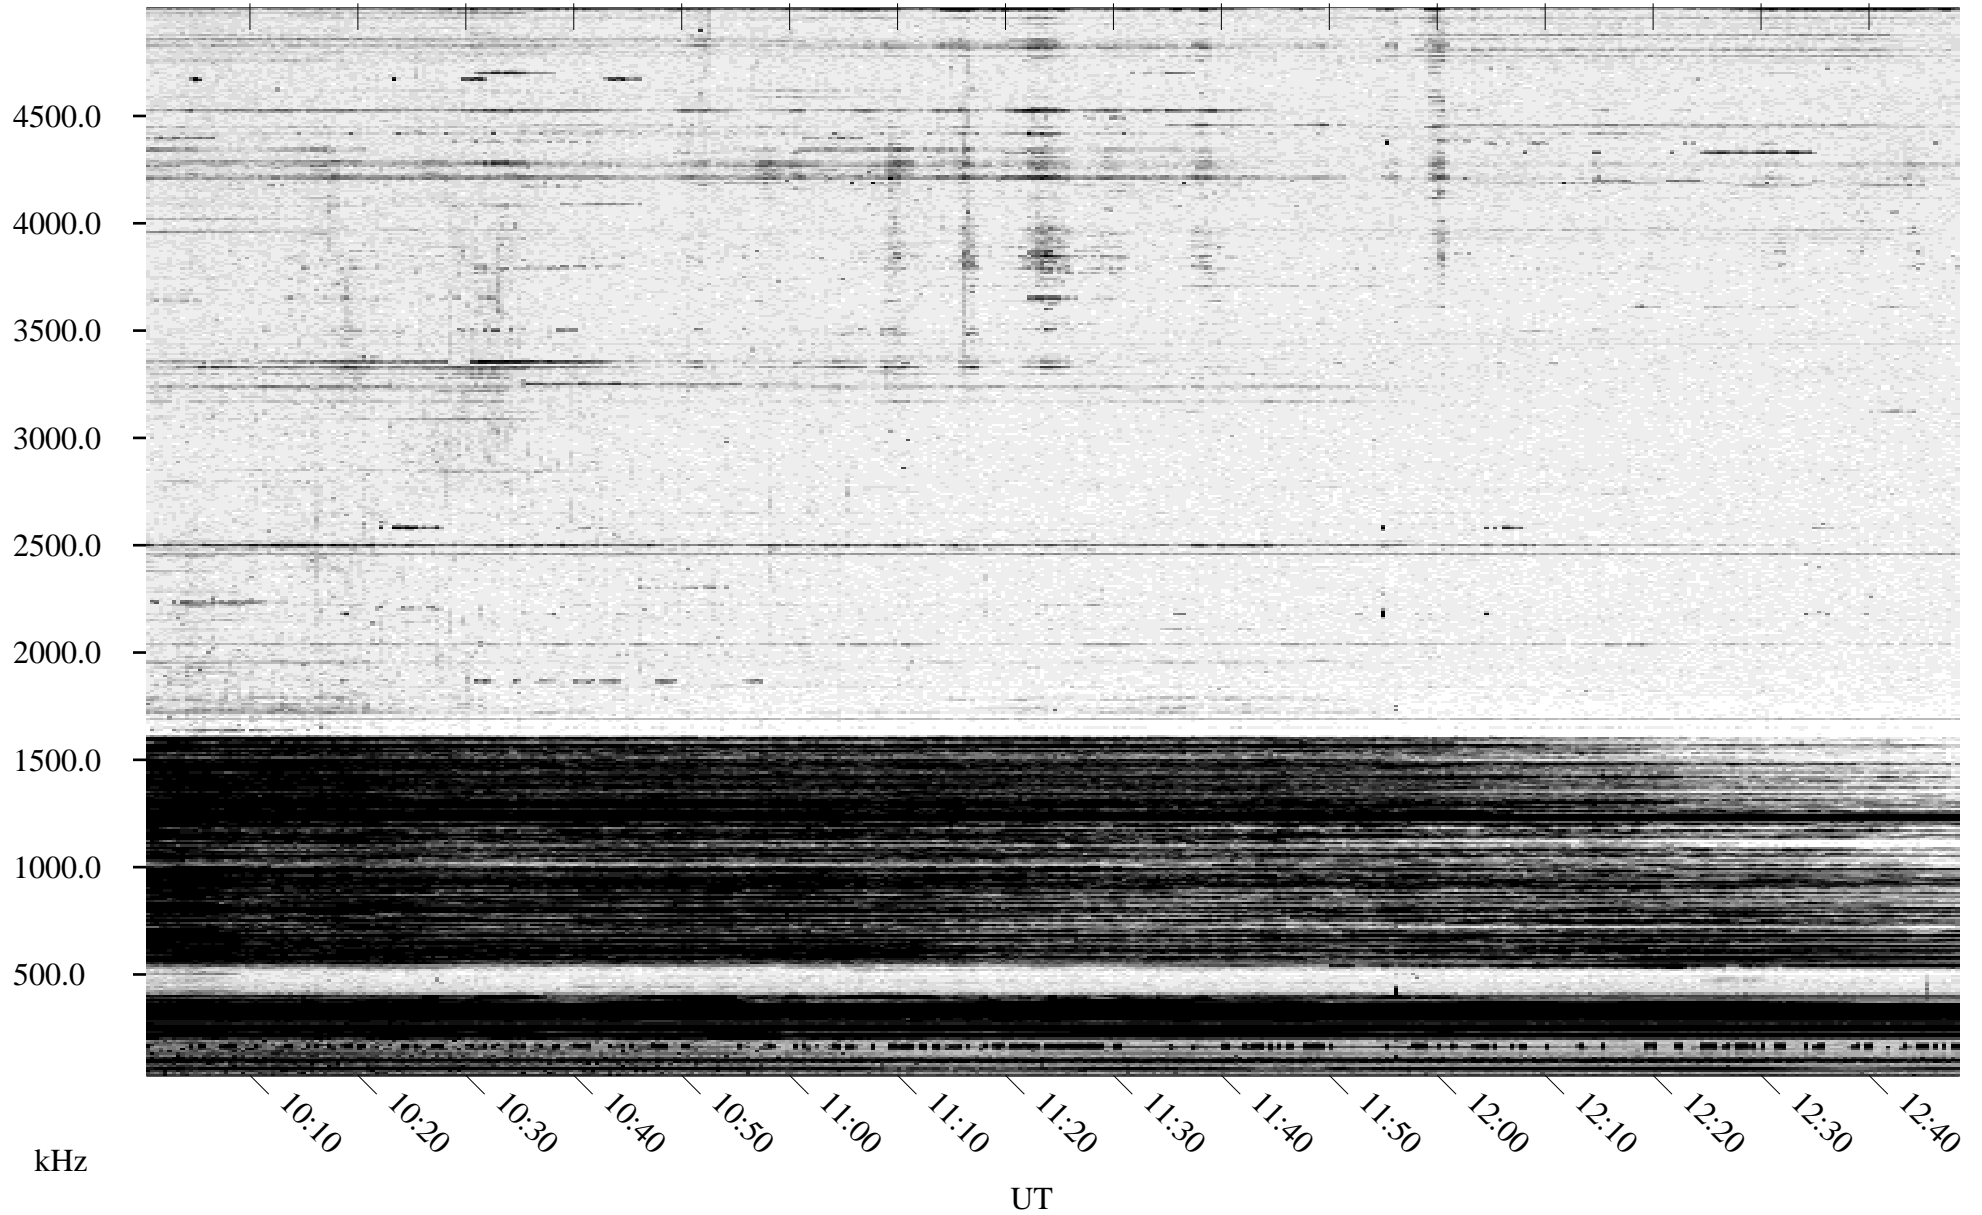

# 10/15/1994 Churchill, Manitoba

Linear Scale    Black = 161    White = 15

ch94287l.r00m max\_12

Page 4

# 10/15/1994 Churchill, Manitoba

Linear Scale    Black = 161    White = 15

ch94287l.r00m max\_12

Page 5

# 10/15/1994 Churchill, Manitoba

Linear Scale Black = 161 White = 15

ch94287l.r00m max\_12

Page 6

# 10/15/1994 Churchill, Manitoba

Linear Scale    Black = 161    White = 15

ch94287l.r00m max\_12

Page 7