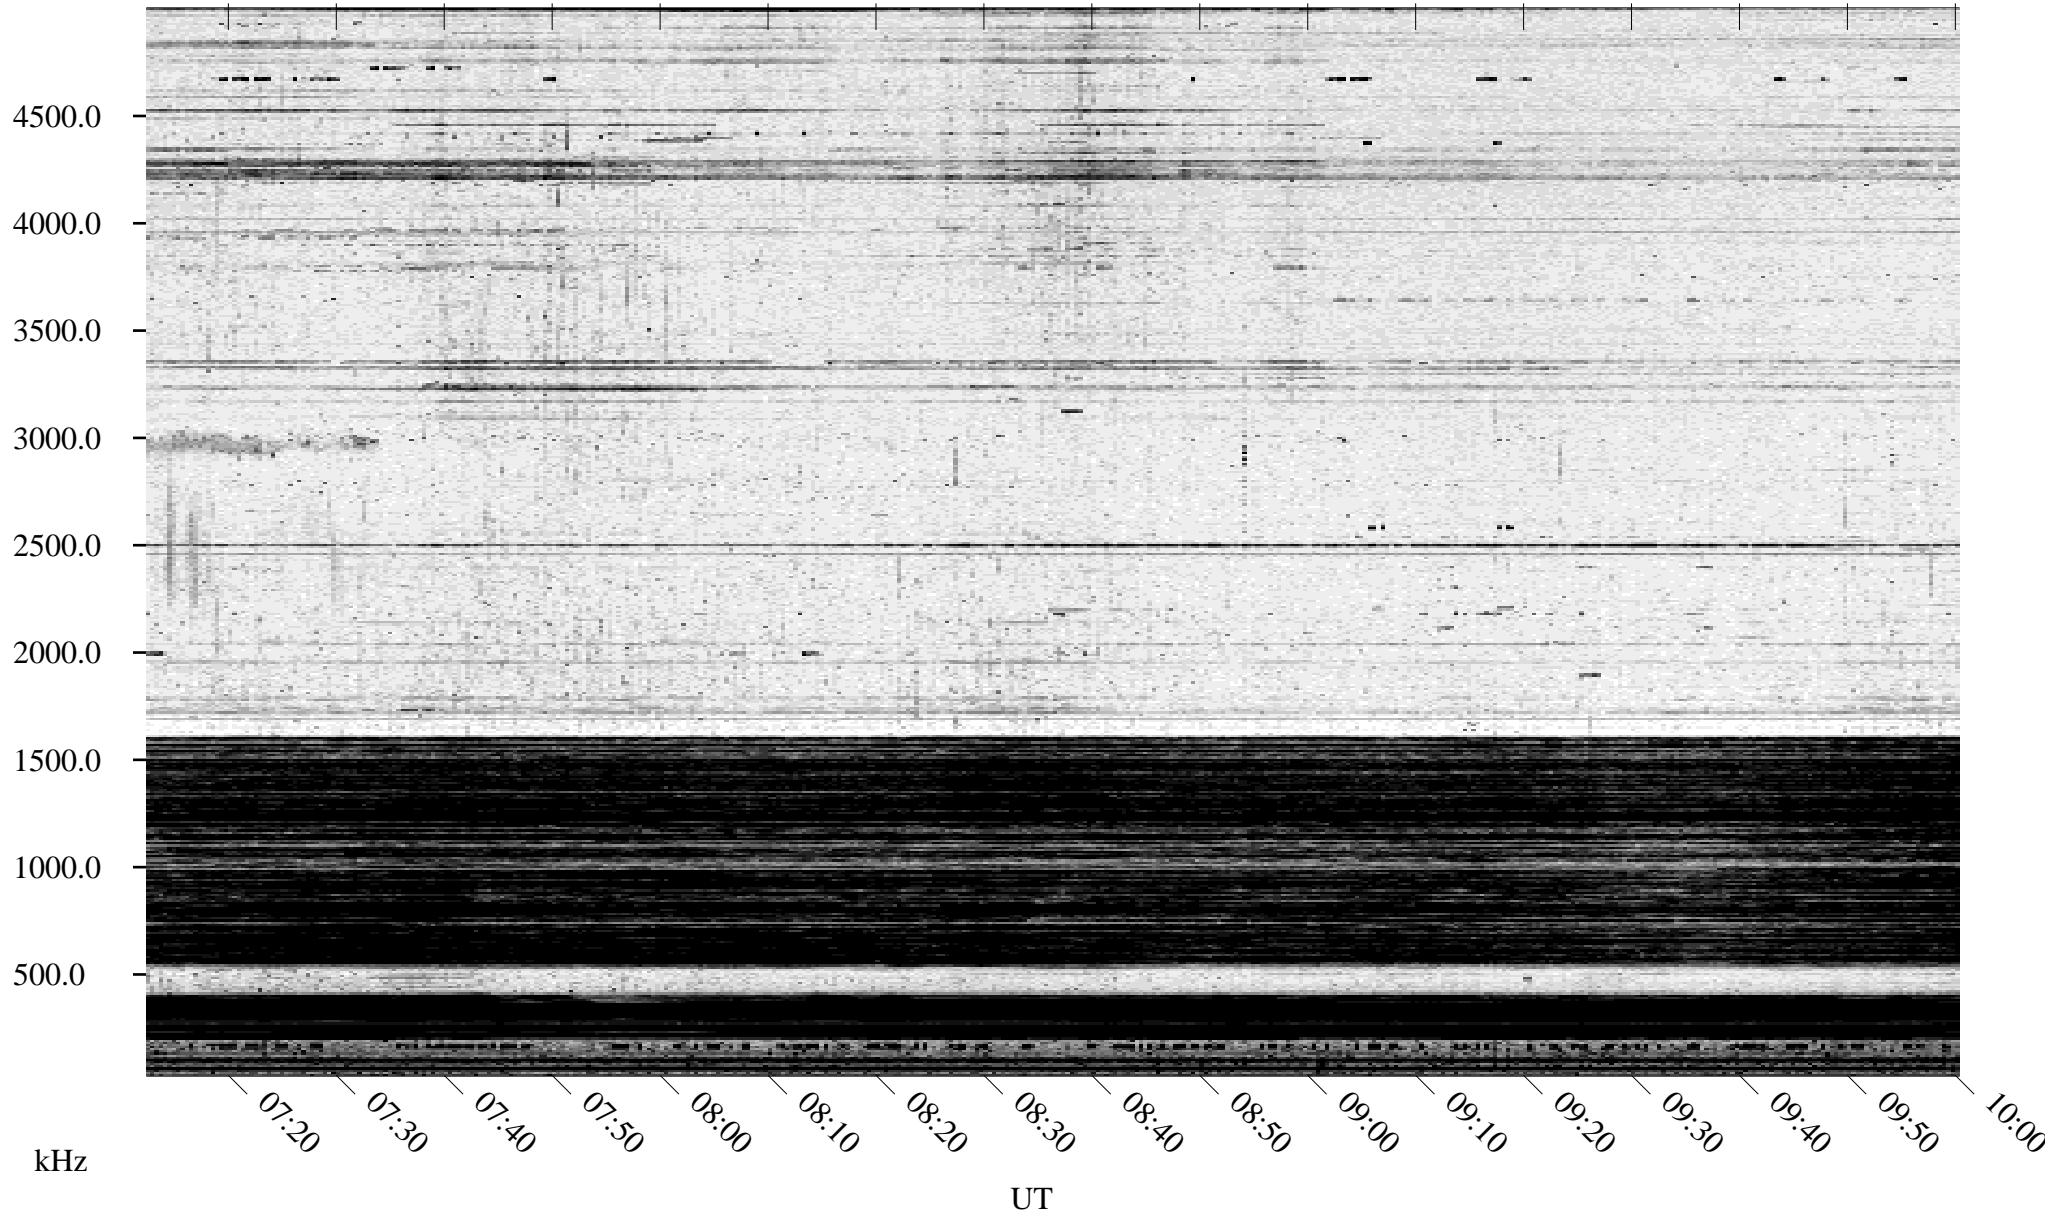

# 10/14/1994 Churchill, Manitoba

Linear Scale    Black = 161    White = 15

ch94287l.r00m max\_12

Page 1

# 10/15/1994 Churchill, Manitoba

Linear Scale    Black = 161    White = 15

ch94287l.r00m max\_12

Page 3

# 10/15/1994 Churchill, Manitoba

Linear Scale    Black = 161    White = 15

ch94287l.r00m max\_12

Page 4

# 10/15/1994 Churchill, Manitoba

Linear Scale    Black = 161    White = 15

ch94287l.r00m max\_12

Page 5