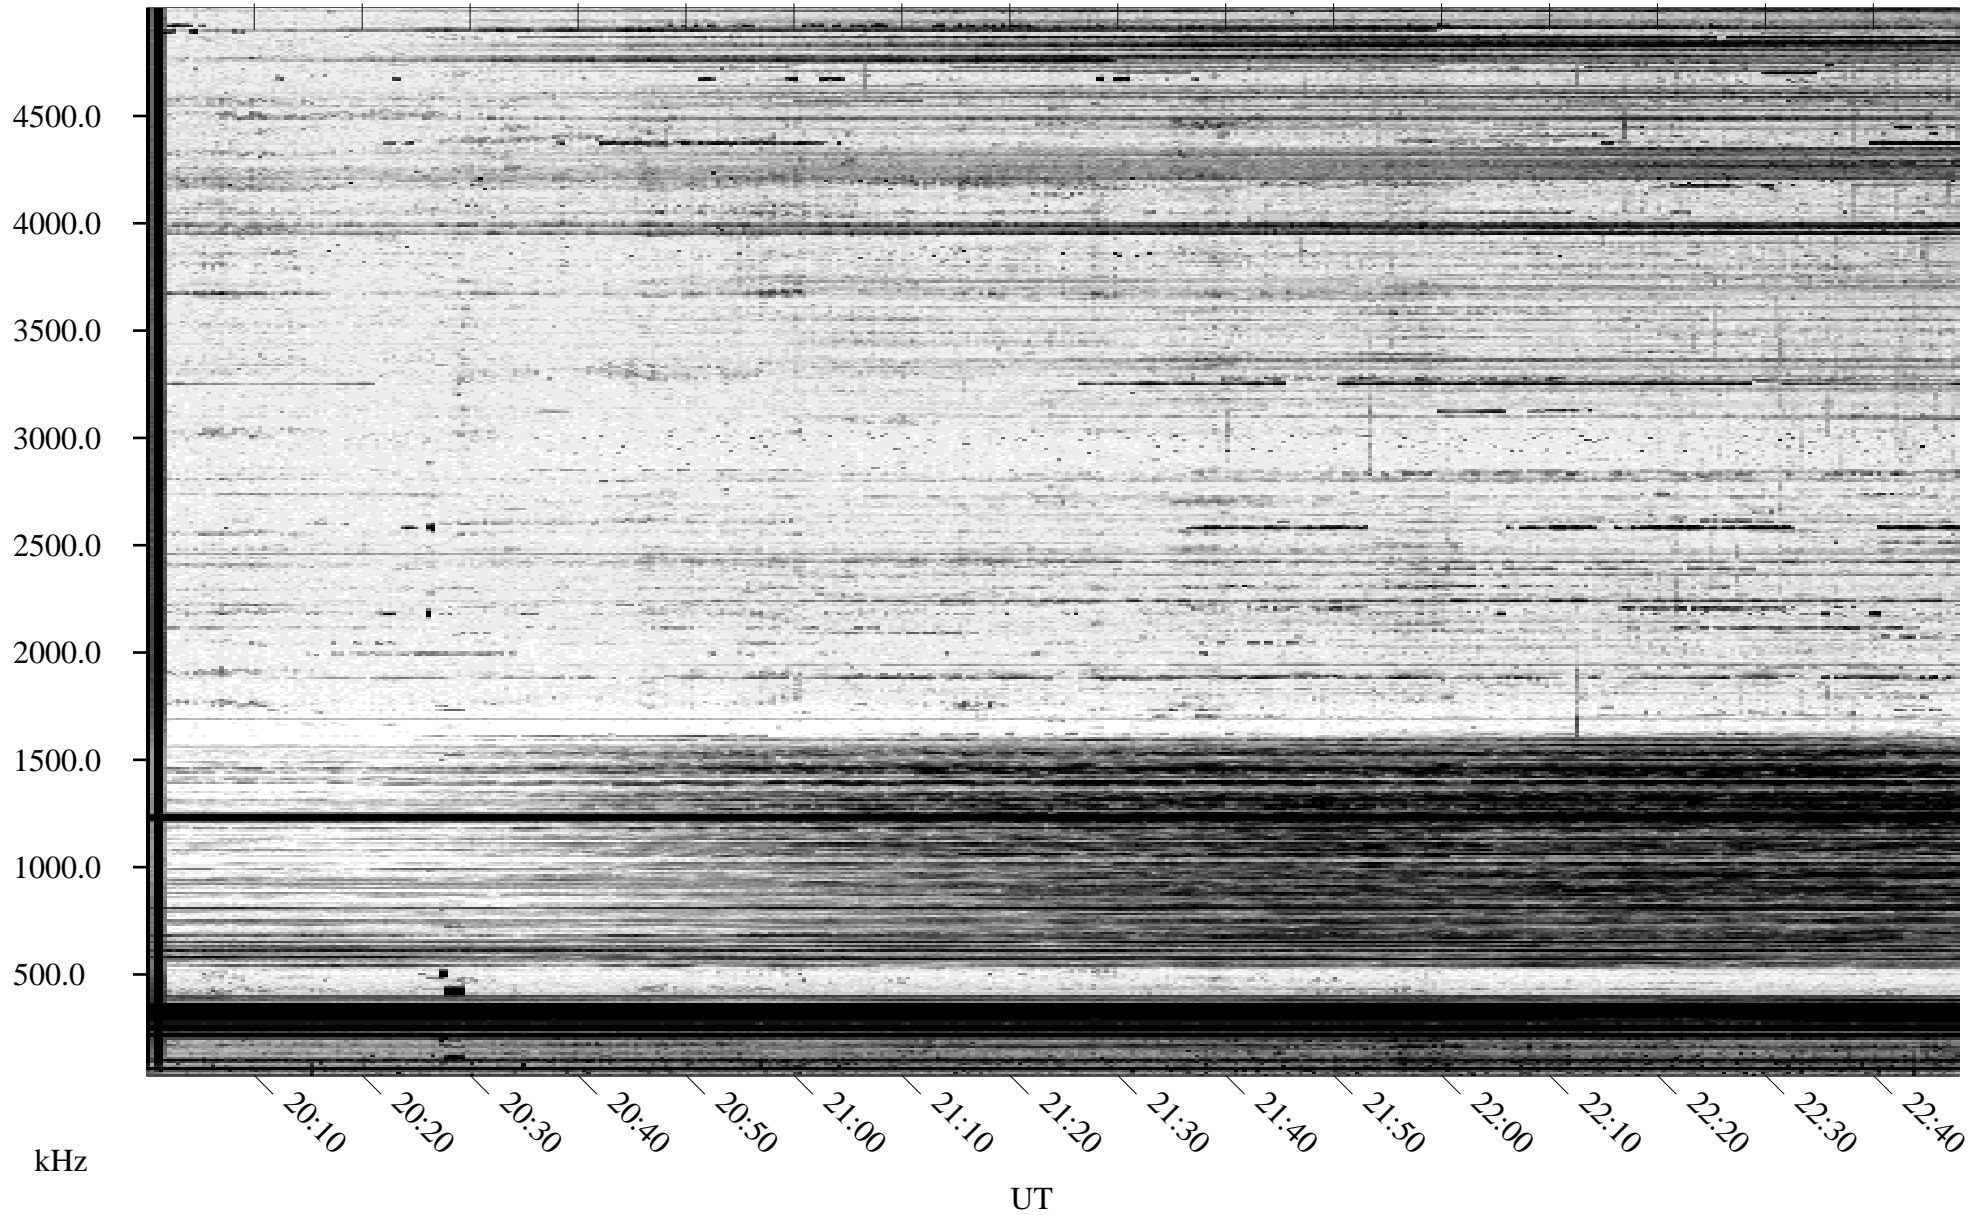

10/17/1994 Churchill, Manitoba

Linear Scale Black = 161 White = 15

ch94290l.r00m max_12

Page 1

10/17/1994 Churchill, Manitoba

Linear Scale Black = 161 White = 15

ch94290l.r00m max_12

Page 2

10/18/1994 Churchill, Manitoba

Linear Scale Black = 161 White = 15

ch94290l.r00m max_12

Page 3

10/18/1994 Churchill, Manitoba

Linear Scale Black = 161 White = 15

ch94290l.r00m max_12

Page 4

10/18/1994 Churchill, Manitoba

Linear Scale Black = 161 White = 15

ch94290l.r00m max_12

Page 5

10/18/1994 Churchill, Manitoba

Linear Scale Black = 161 White = 15

ch94290l.r00m max_12

Page 6

10/18/1994 Churchill, Manitoba

Linear Scale Black = 161 White = 15

ch94290l.r00m max_12

Page 7

10/18/1994 Churchill, Manitoba

Linear Scale Black = 161 White = 15

ch94290l.r00m max_12