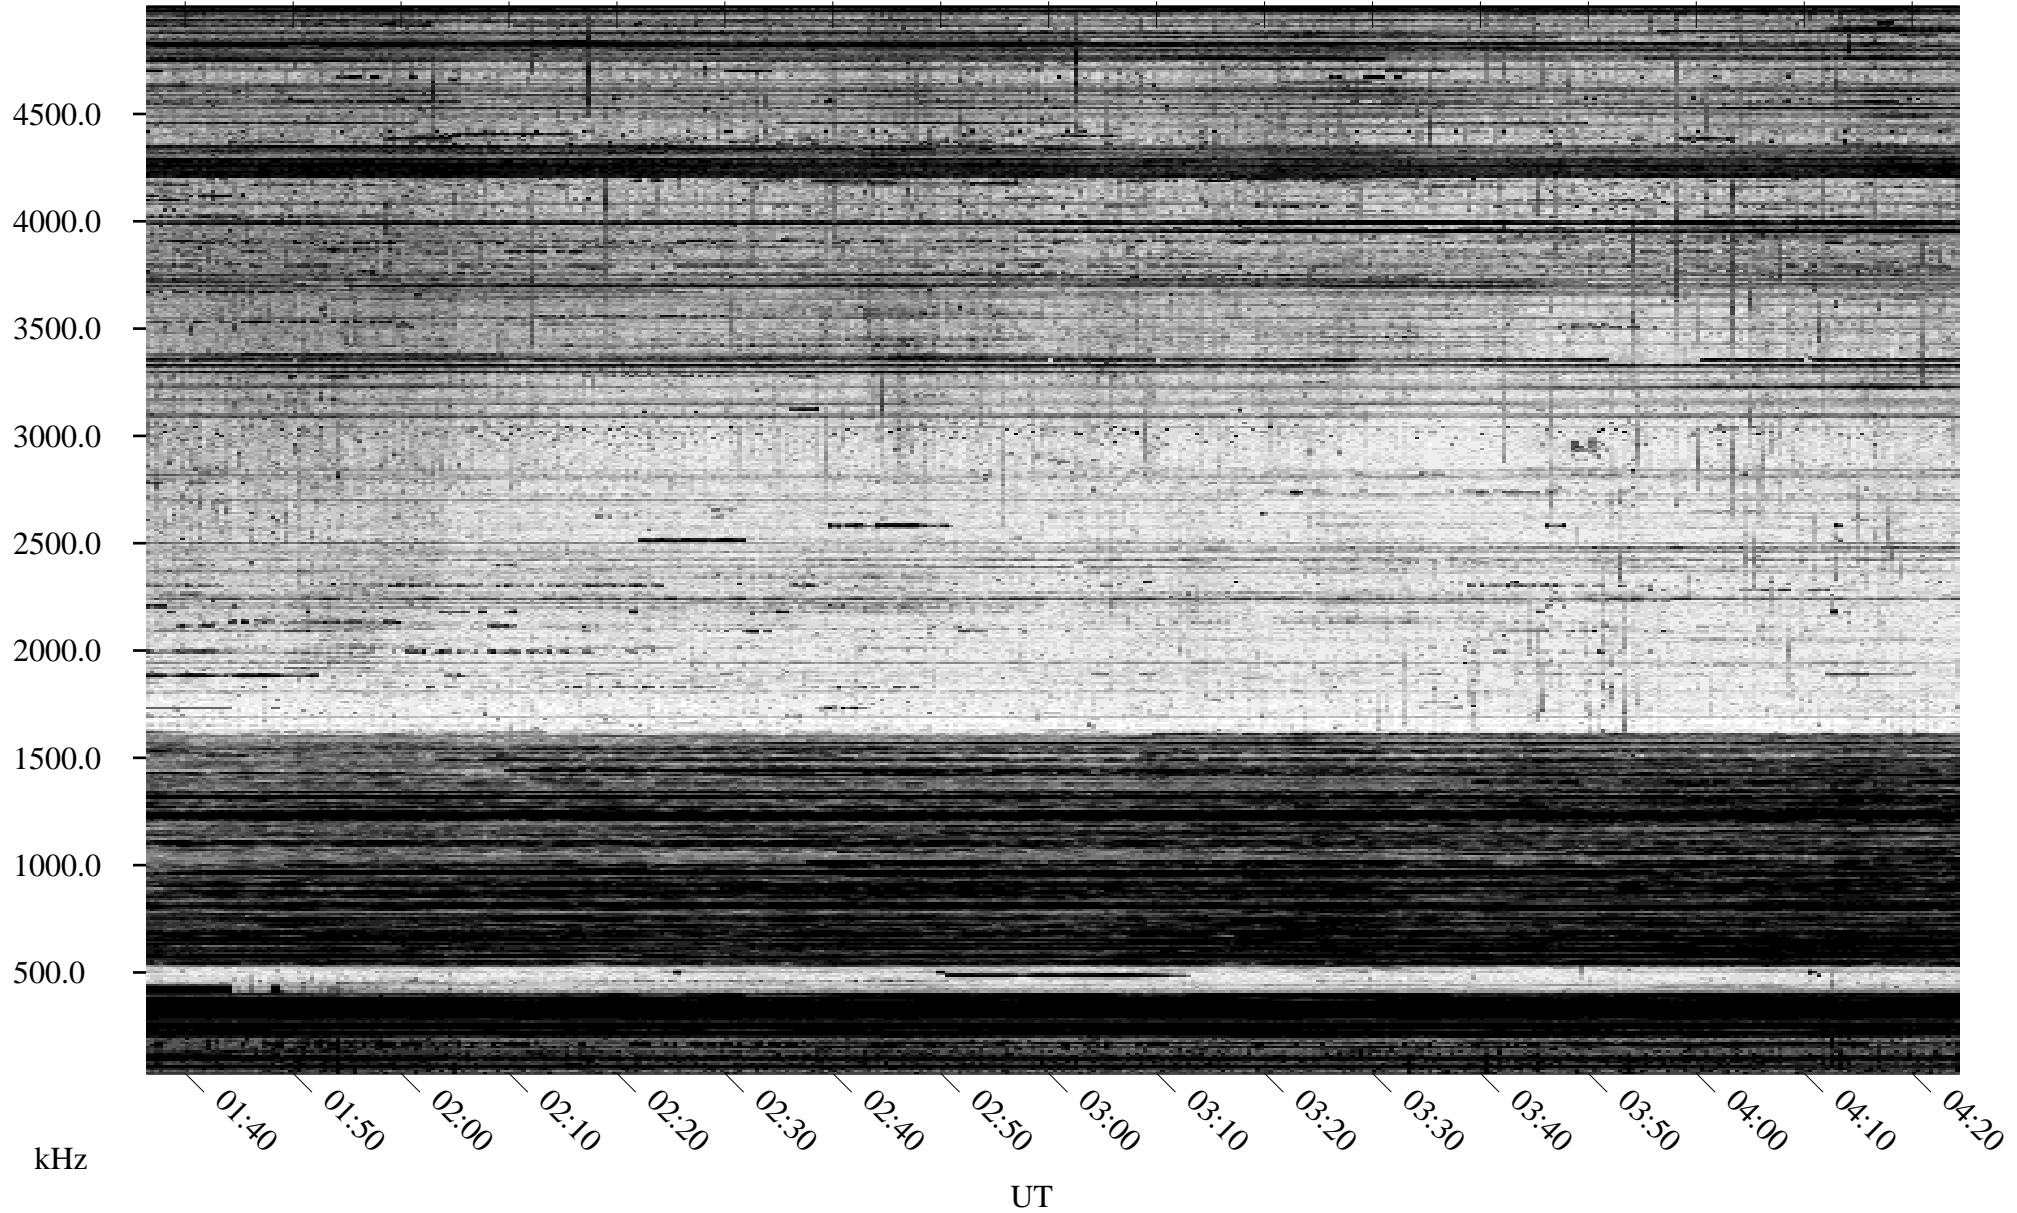

10/17/1994 Churchill, Manitoba

Linear Scale Black = 161 White = 15

ch94290l.r00m max_12

Page 1

10/17/1994 Churchill, Manitoba

Linear Scale Black = 161 White = 15

ch94290l.r00m max_12

Page 2

10/18/1994 Churchill, Manitoba

Linear Scale Black = 161 White = 15

ch94290l.r00m max_12

Page 3

10/18/1994 Churchill, Manitoba

Linear Scale Black = 161 White = 15

ch94290l.r00m max_12

Page 4

10/18/1994 Churchill, Manitoba

Linear Scale Black = 161 White = 15

ch94290l.r00m max_12

Page 5

10/18/1994 Churchill, Manitoba

Linear Scale Black = 161 White = 15

ch94290l.r00m max_12

Page 6

10/18/1994 Churchill, Manitoba

Linear Scale Black = 161 White = 15

ch94290l.r00m max_12

Page 7

10/18/1994 Churchill, Manitoba

Linear Scale Black = 161 White = 15

ch94290l.r00m max_12