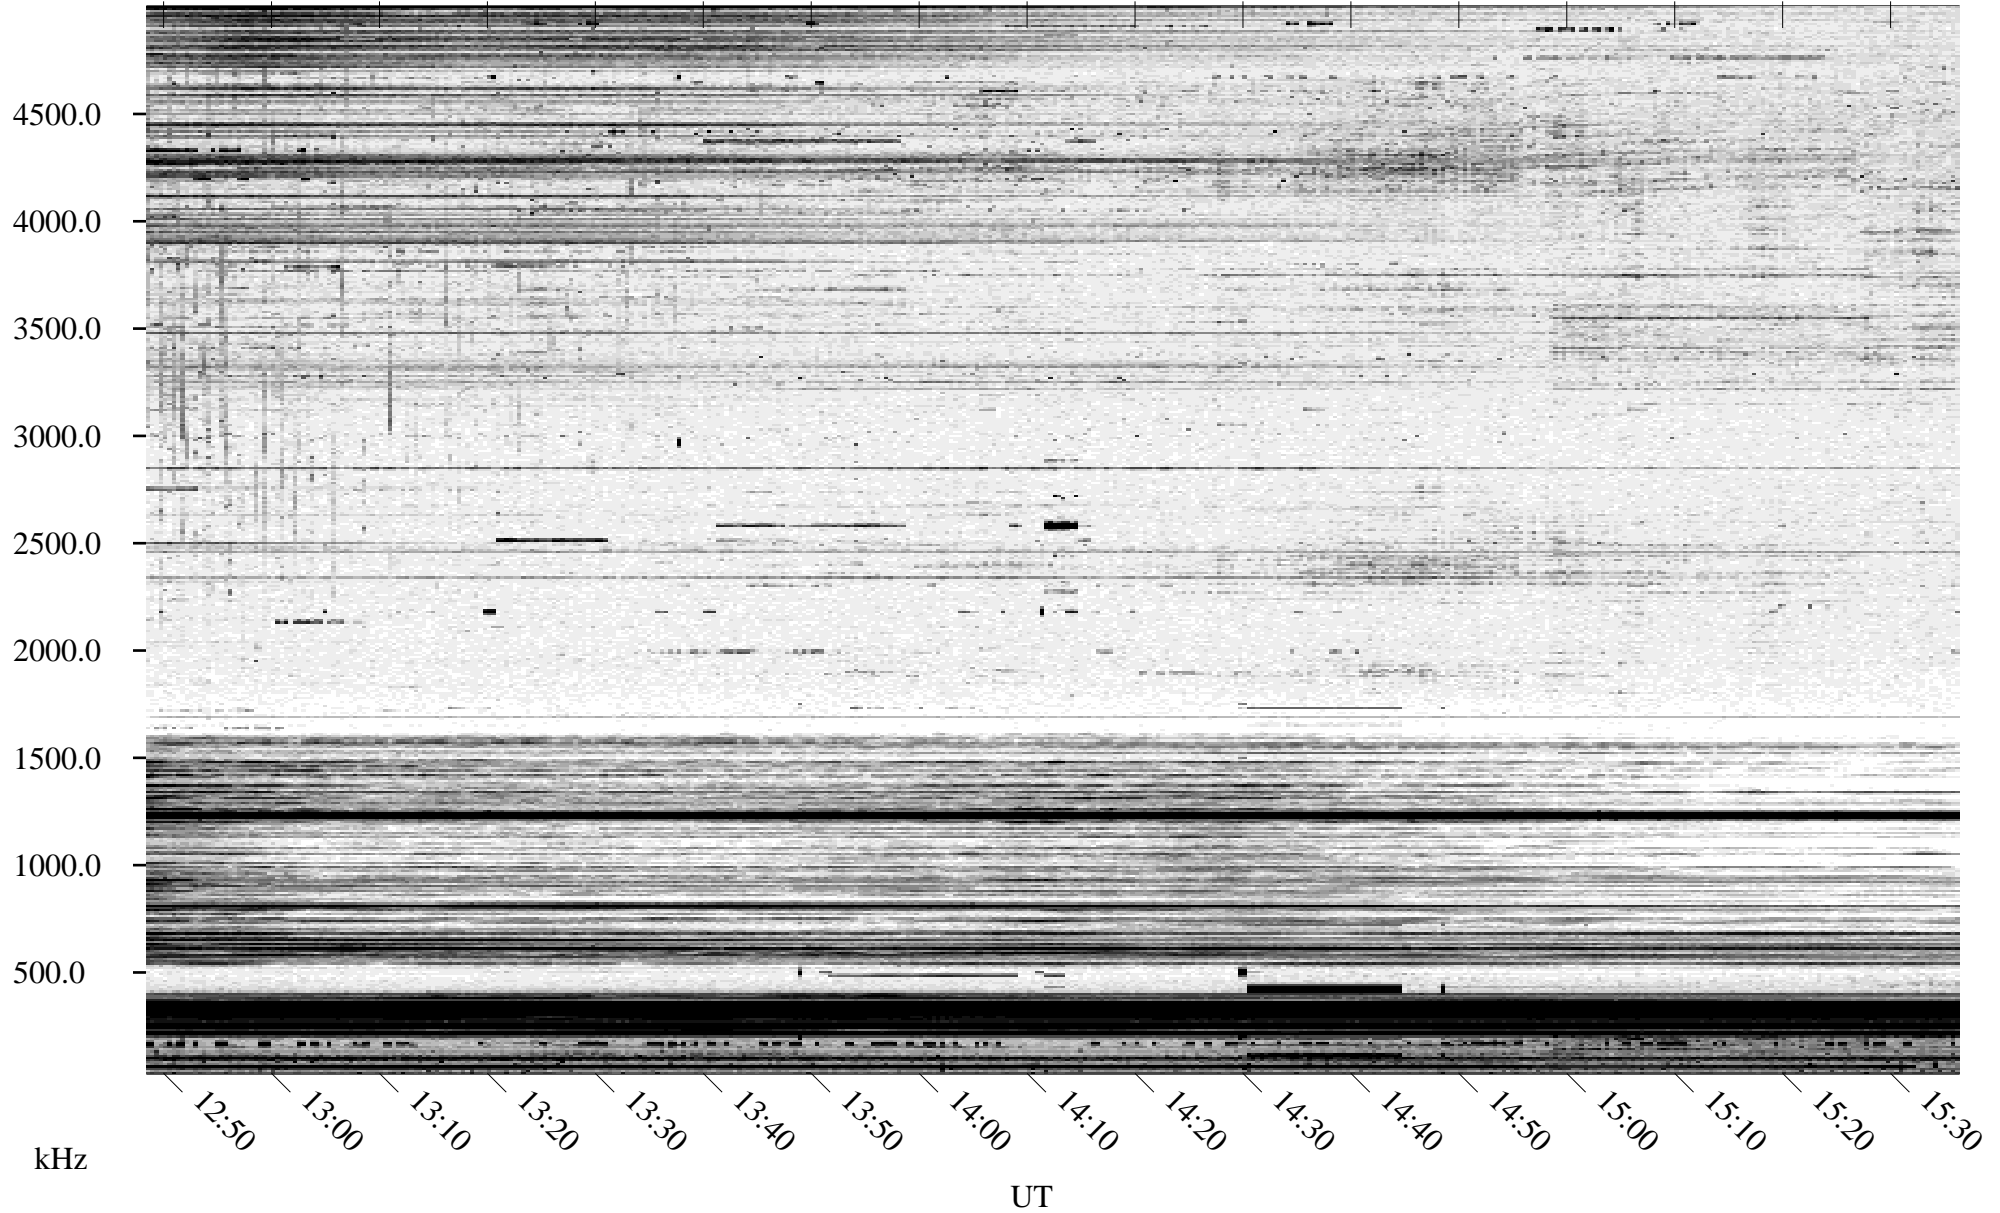

10/17/1994 Churchill, Manitoba

Linear Scale Black = 161 White = 15

ch94290l.r00m max_12

Page 1

10/17/1994 Churchill, Manitoba

Linear Scale Black = 161 White = 15

ch94290l.r00m max_12

Page 2

10/18/1994 Churchill, Manitoba

Linear Scale Black = 161 White = 15

ch94290l.r00m max_12

Page 3

10/18/1994 Churchill, Manitoba

Linear Scale Black = 161 White = 15

ch94290l.r00m max_12

Page 4

10/18/1994 Churchill, Manitoba

Linear Scale Black = 161 White = 15

ch94290l.r00m max_12

Page 5

10/18/1994 Churchill, Manitoba

Linear Scale Black = 161 White = 15

ch94290l.r00m max_12

Page 6

10/18/1994 Churchill, Manitoba

Linear Scale Black = 161 White = 15

ch94290l.r00m max_12

Page 7

10/18/1994 Churchill, Manitoba

Linear Scale Black = 161 White = 15

ch94290l.r00m max_12