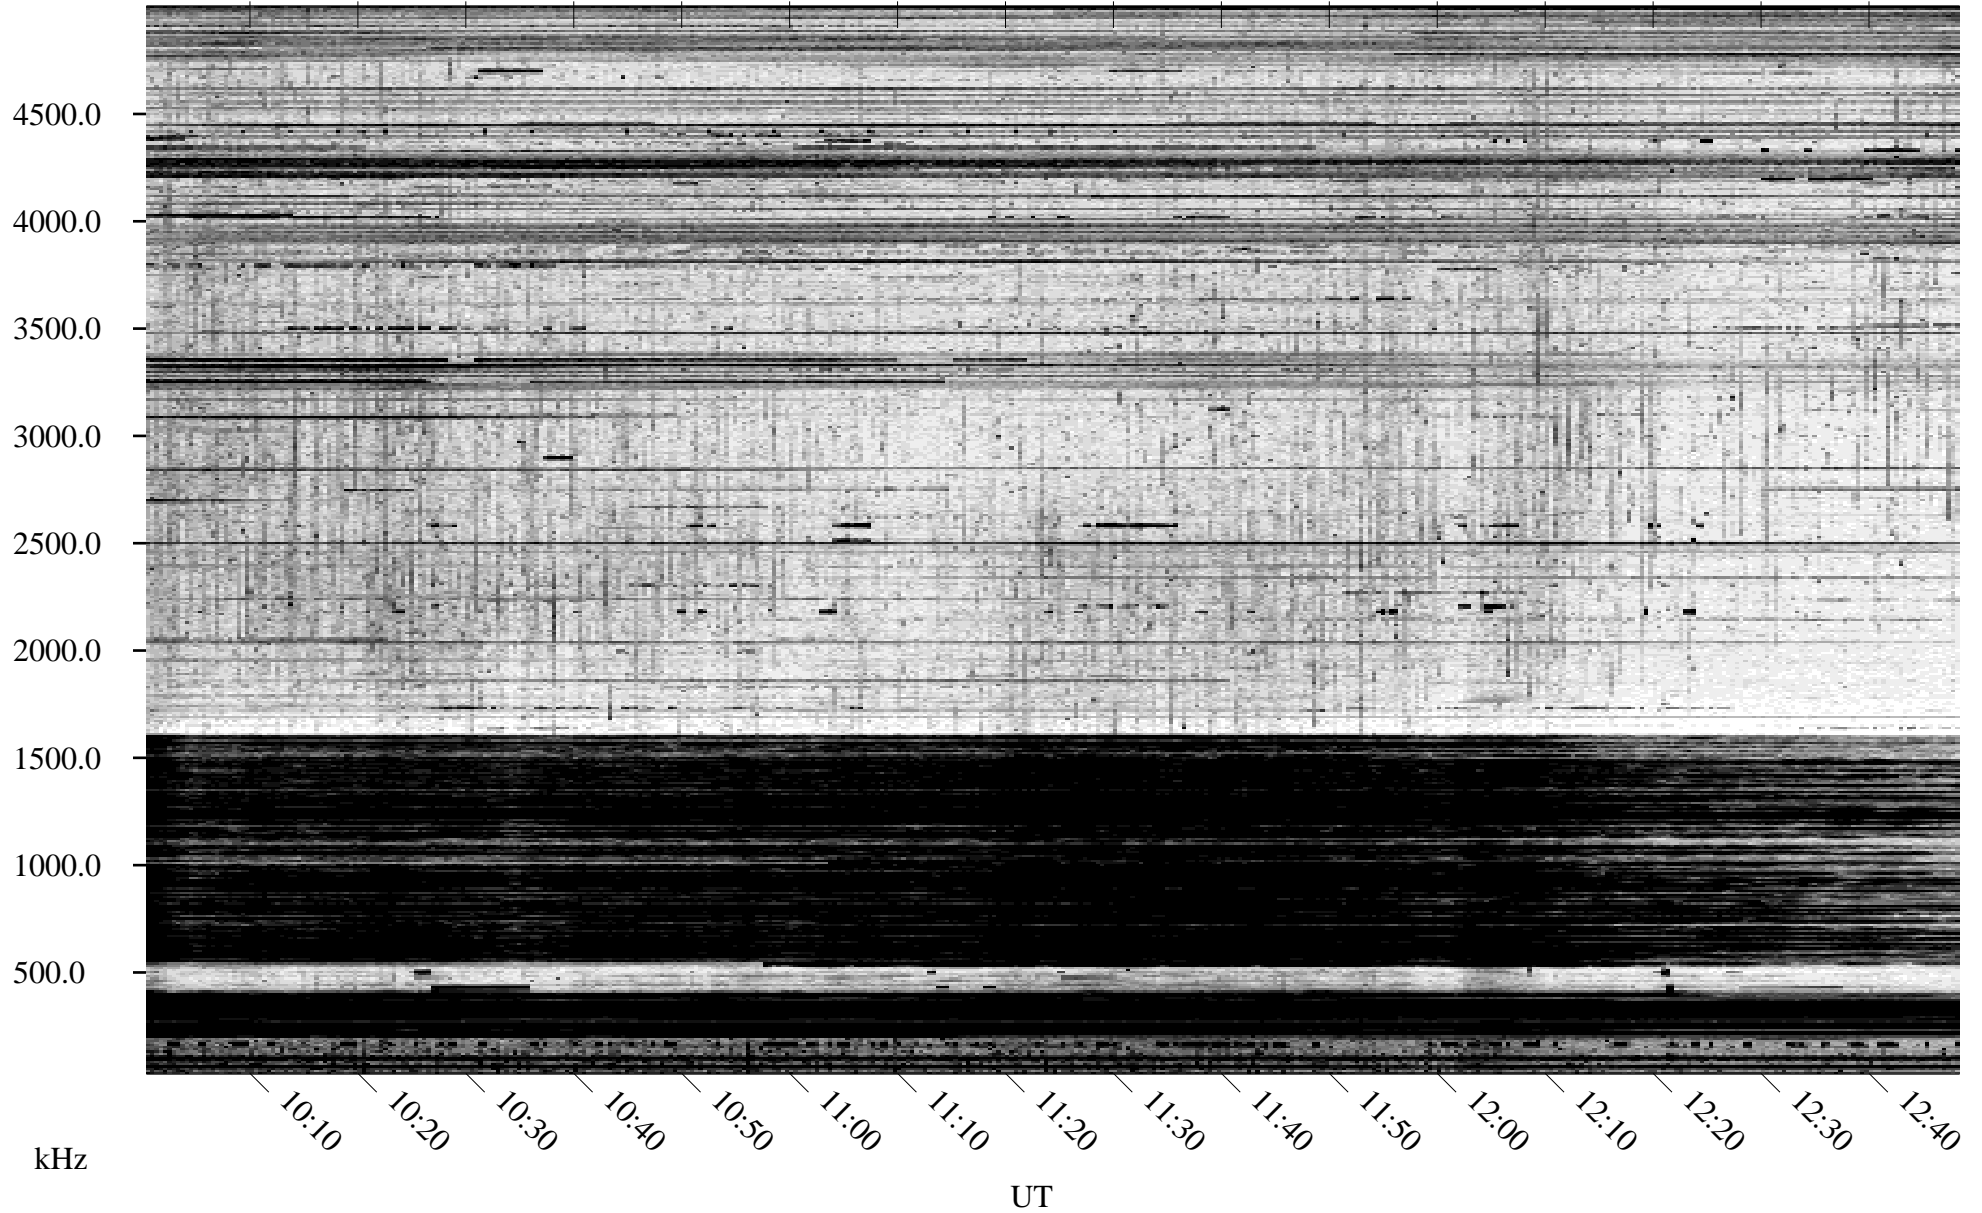

10/17/1994 Churchill, Manitoba

Linear Scale Black = 161 White = 15

ch94290l.r00m max_12

Page 1

10/17/1994 Churchill, Manitoba

Linear Scale Black = 161 White = 15

ch94290l.r00m max_12

Page 2

10/18/1994 Churchill, Manitoba

Linear Scale Black = 161 White = 15

ch94290l.r00m max_12

Page 3

10/18/1994 Churchill, Manitoba

Linear Scale Black = 161 White = 15

ch94290l.r00m max_12

Page 4

10/18/1994 Churchill, Manitoba

Linear Scale Black = 161 White = 15

ch94290l.r00m max_12

Page 5

10/18/1994 Churchill, Manitoba

Linear Scale Black = 161 White = 15

ch94290l.r00m max_12

Page 6

10/18/1994 Churchill, Manitoba

Linear Scale Black = 161 White = 15

ch94290l.r00m max_12

Page 7

10/18/1994 Churchill, Manitoba

Linear Scale Black = 161 White = 15

ch94290l.r00m max_12