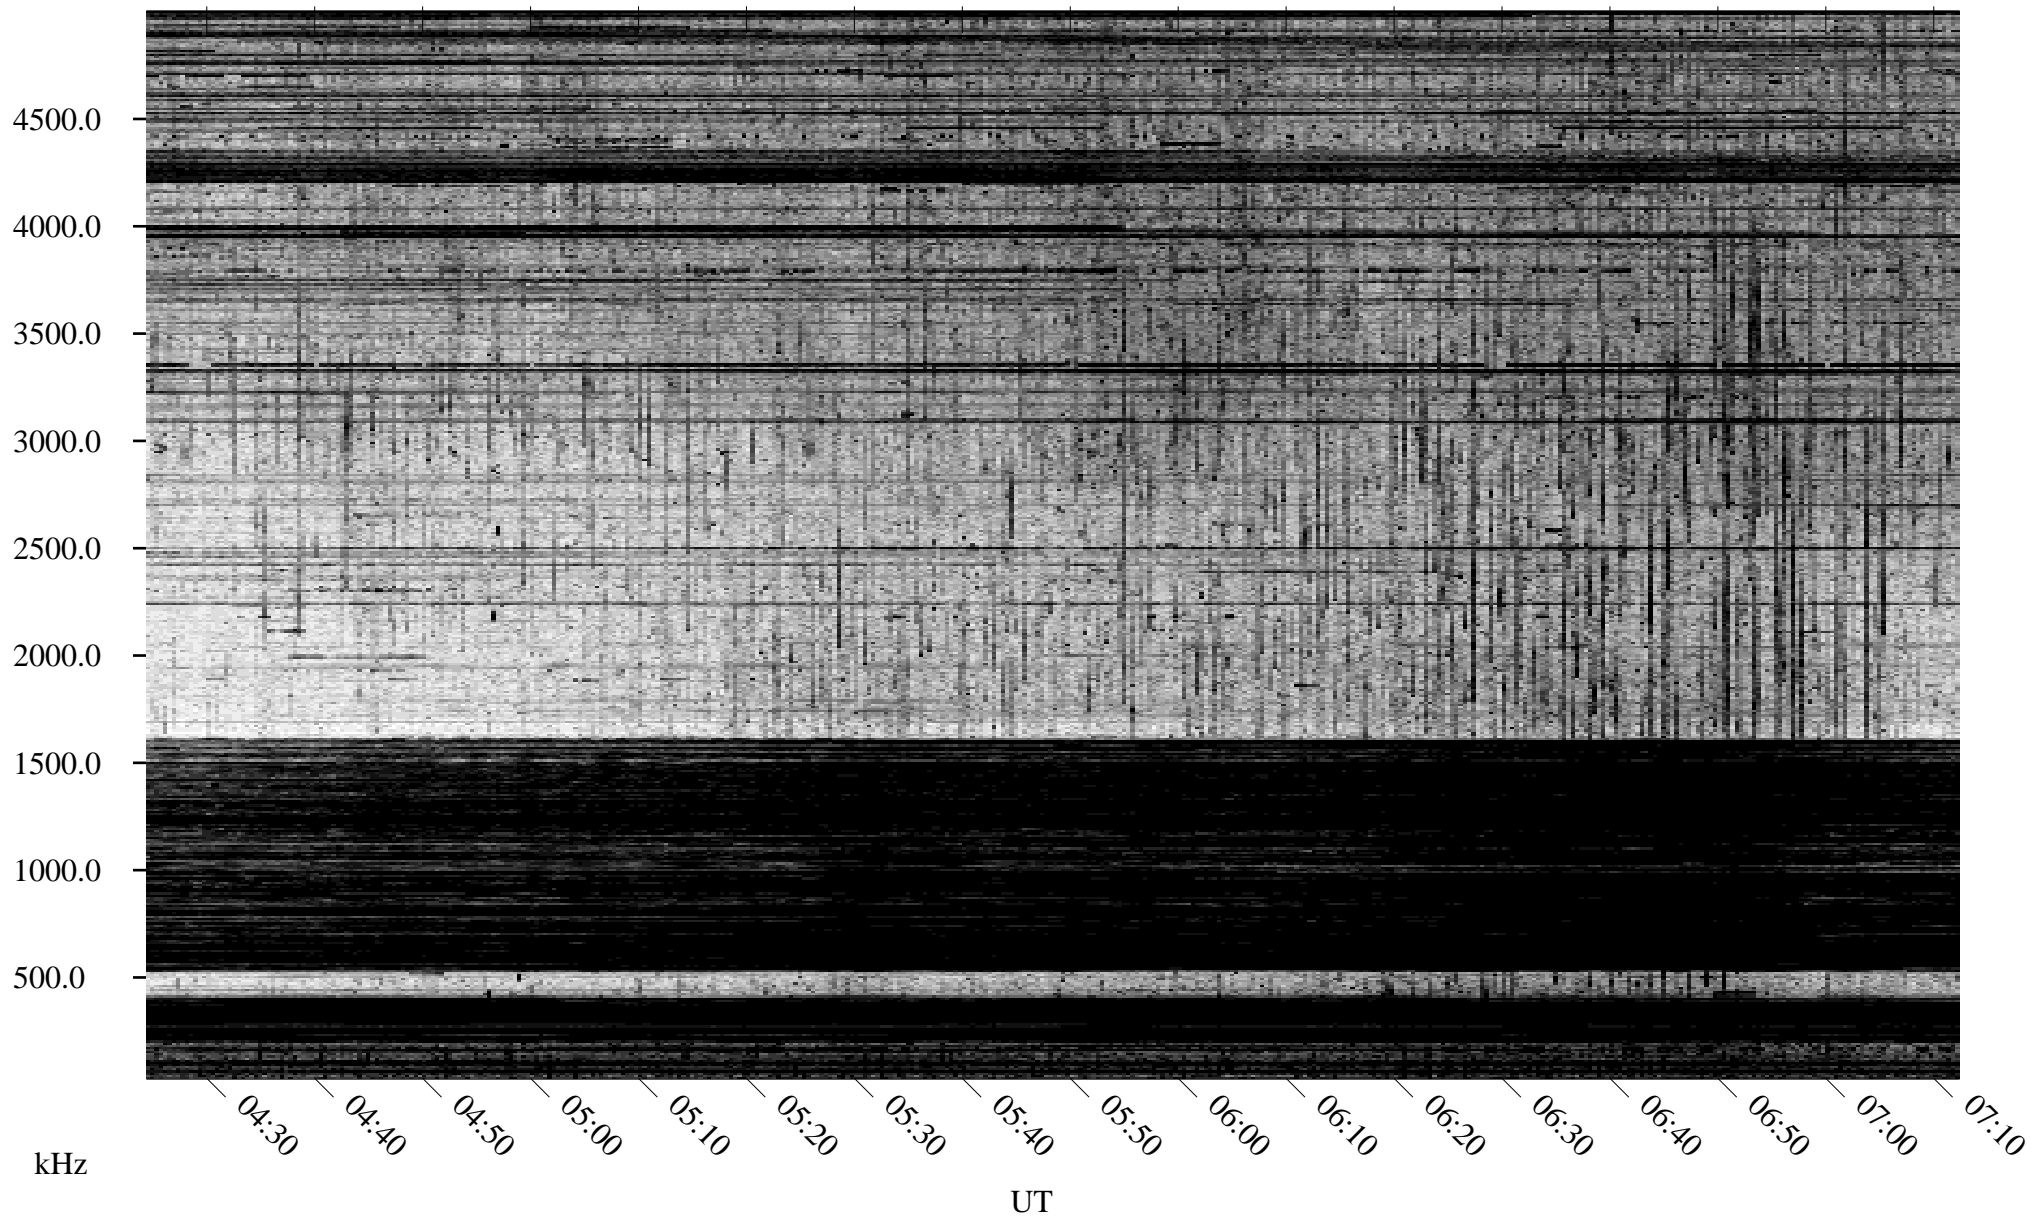

10/17/1994 Churchill, Manitoba

Linear Scale Black = 161 White = 15

ch94290l.r00m max_12

Page 1

10/17/1994 Churchill, Manitoba

Linear Scale Black = 161 White = 15

ch94290l.r00m max_12

Page 2

10/18/1994 Churchill, Manitoba

Linear Scale Black = 161 White = 15

ch94290l.r00m max_12

Page 3

10/18/1994 Churchill, Manitoba

Linear Scale Black = 161 White = 15

ch94290l.r00m max_12

Page 4

10/18/1994 Churchill, Manitoba

Linear Scale Black = 161 White = 15

ch94290l.r00m max_12

Page 5

10/18/1994 Churchill, Manitoba

Linear Scale Black = 161 White = 15

ch94290l.r00m max_12

Page 6

10/18/1994 Churchill, Manitoba

Linear Scale Black = 161 White = 15

ch94290l.r00m max_12

Page 7

10/18/1994 Churchill, Manitoba

Linear Scale Black = 161 White = 15

ch94290l.r00m max_12