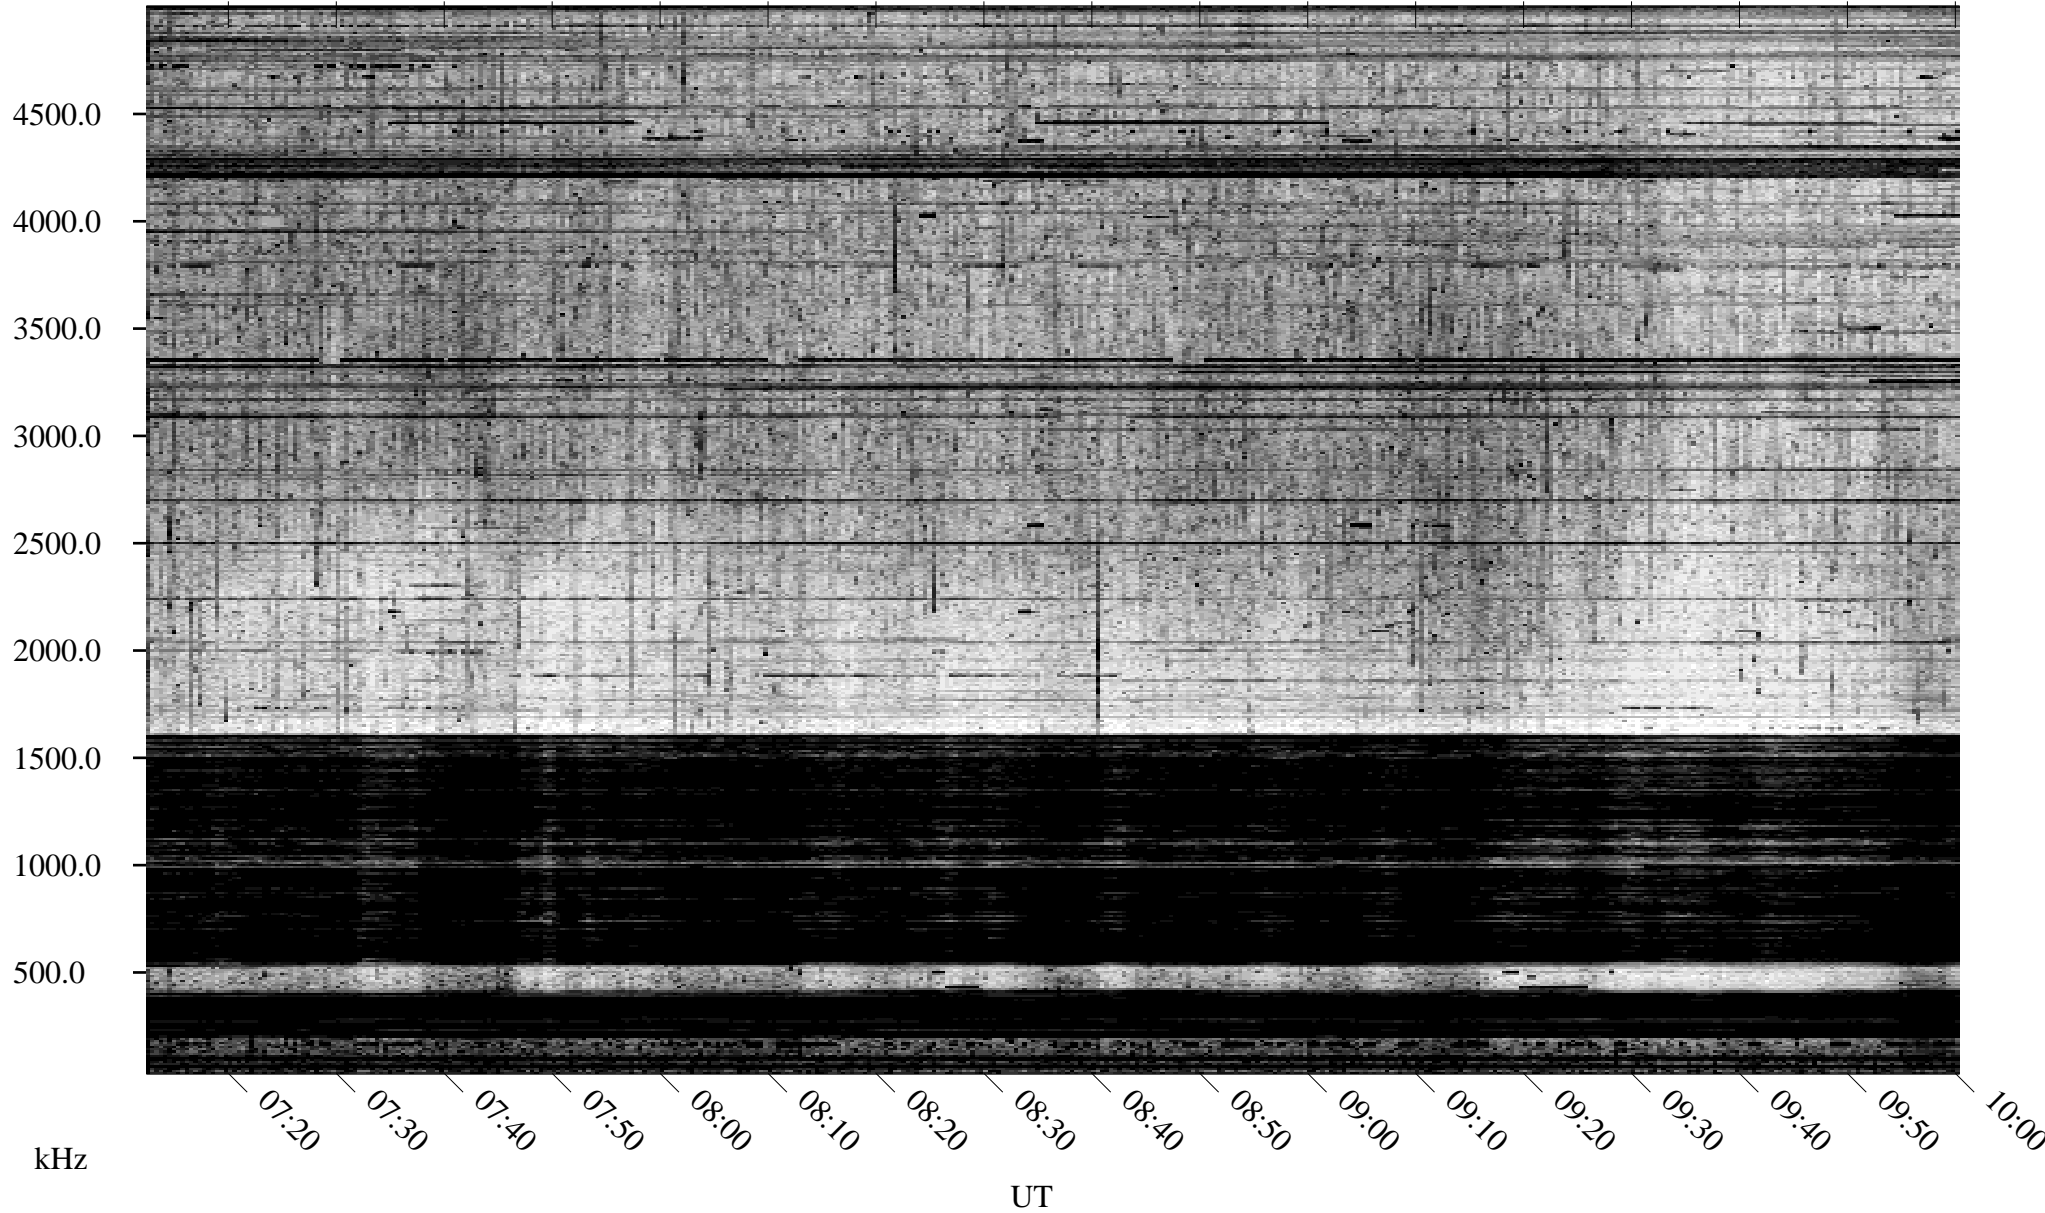

10/17/1994 Churchill, Manitoba

Linear Scale Black = 161 White = 15

ch94290l.r00m max_12

Page 1

10/17/1994 Churchill, Manitoba

Linear Scale Black = 161 White = 15

ch94290l.r00m max_12

Page 2

10/18/1994 Churchill, Manitoba

Linear Scale Black = 161 White = 15

ch94290l.r00m max_12

Page 3

10/18/1994 Churchill, Manitoba

Linear Scale Black = 161 White = 15

ch94290l.r00m max_12

Page 4

10/18/1994 Churchill, Manitoba

Linear Scale Black = 161 White = 15

ch94290l.r00m max_12

Page 5

10/18/1994 Churchill, Manitoba

Linear Scale Black = 161 White = 15

ch94290l.r00m max_12

Page 6

10/18/1994 Churchill, Manitoba

Linear Scale Black = 161 White = 15

ch94290l.r00m max_12

Page 7

10/18/1994 Churchill, Manitoba

Linear Scale Black = 161 White = 15

ch94290l.r00m max_12