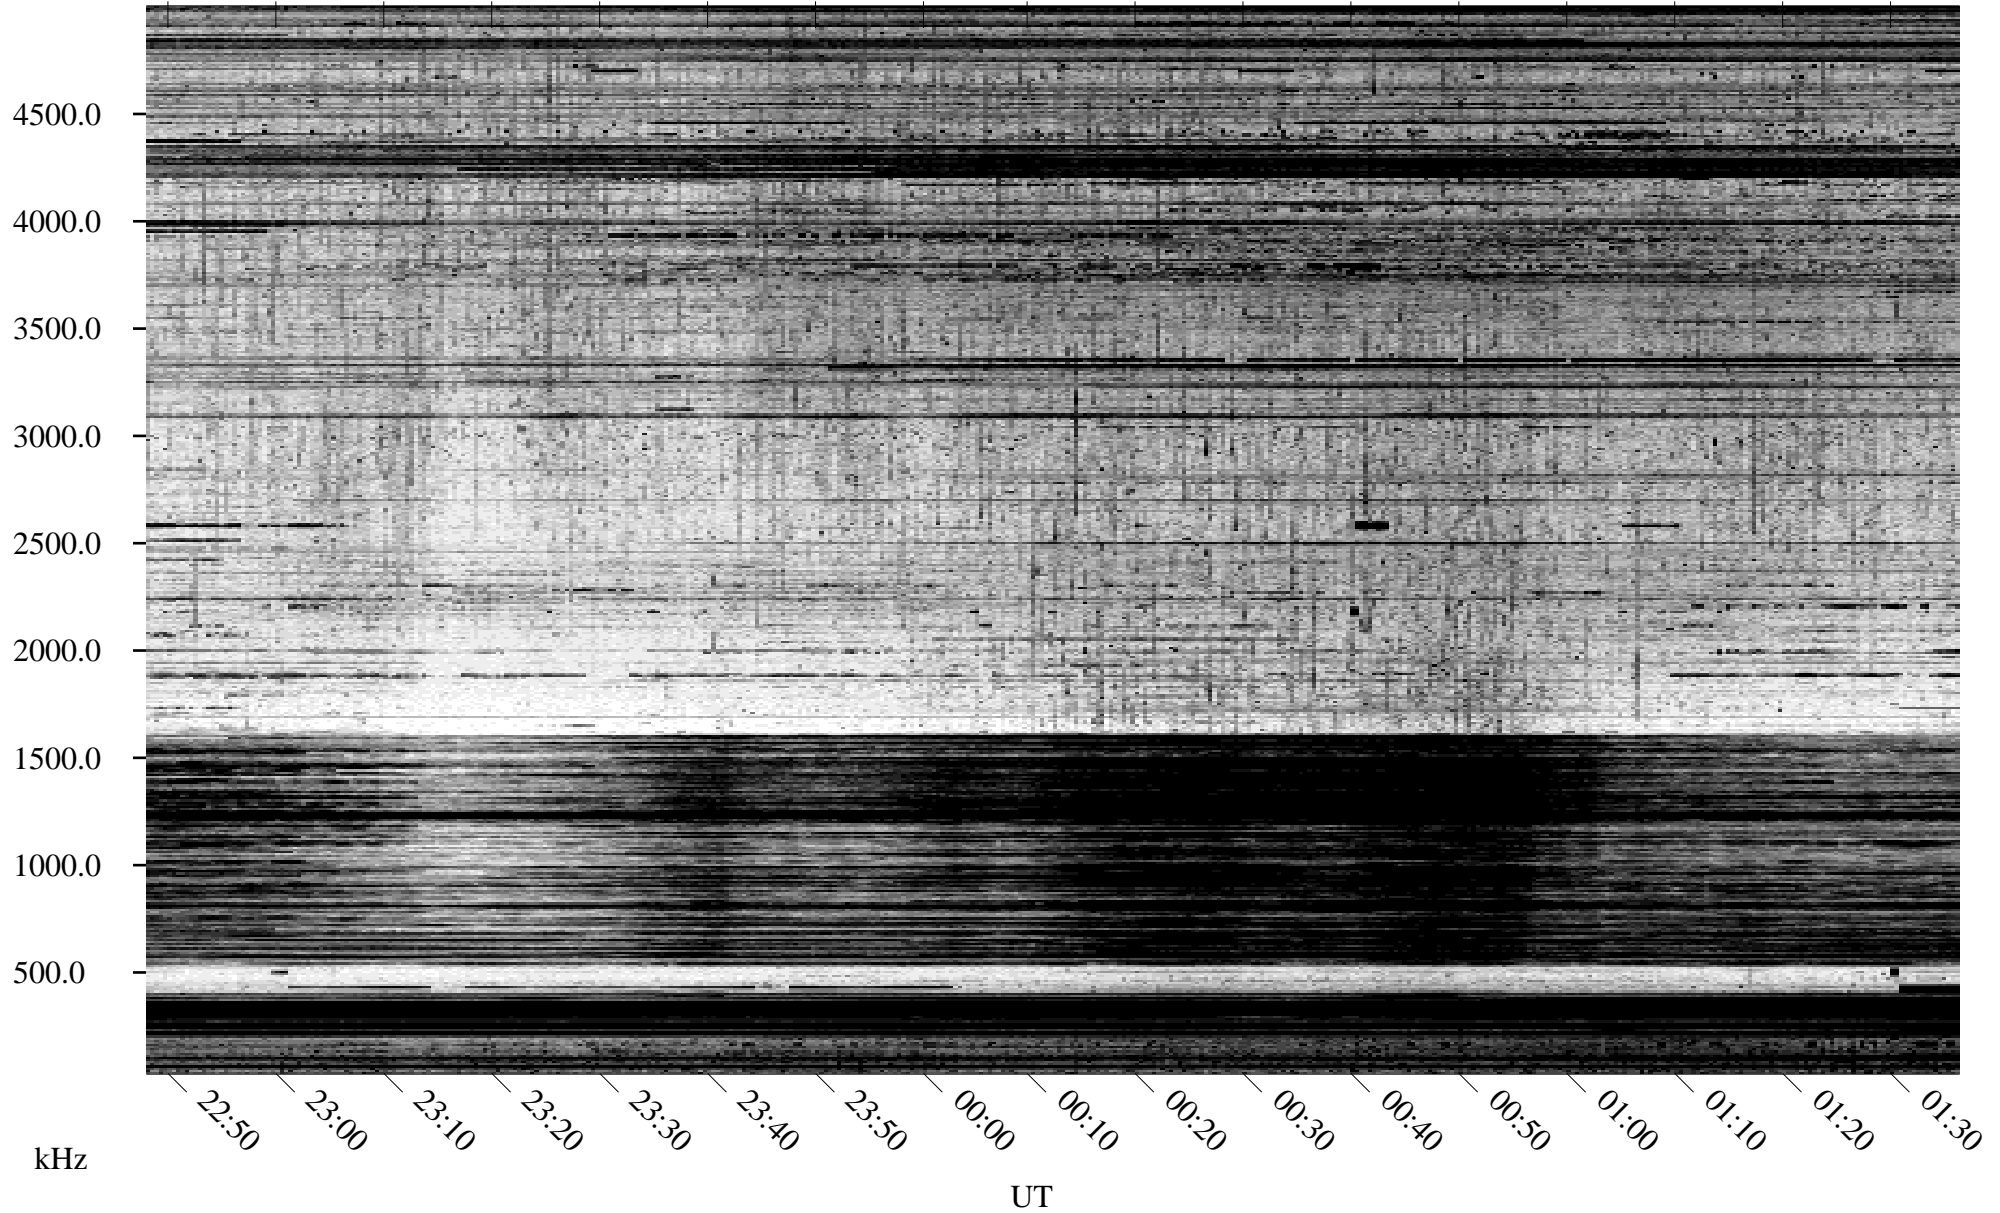

10/17/1994 Churchill, Manitoba

Linear Scale Black = 161 White = 15

ch94290l.r00m max_12

Page 1

10/17/1994 Churchill, Manitoba

Linear Scale Black = 161 White = 15

ch94290l.r00m max_12

Page 2

10/18/1994 Churchill, Manitoba

Linear Scale Black = 161 White = 15

ch94290l.r00m max_12

Page 3

10/18/1994 Churchill, Manitoba

Linear Scale Black = 161 White = 15

ch94290l.r00m max_12

Page 4

10/18/1994 Churchill, Manitoba

Linear Scale Black = 161 White = 15

ch94290l.r00m max_12

Page 5

10/18/1994 Churchill, Manitoba

Linear Scale Black = 161 White = 15

ch94290l.r00m max_12

Page 6

10/18/1994 Churchill, Manitoba

Linear Scale Black = 161 White = 15

ch94290l.r00m max_12

Page 7

10/18/1994 Churchill, Manitoba

Linear Scale Black = 161 White = 15

ch94290l.r00m max_12