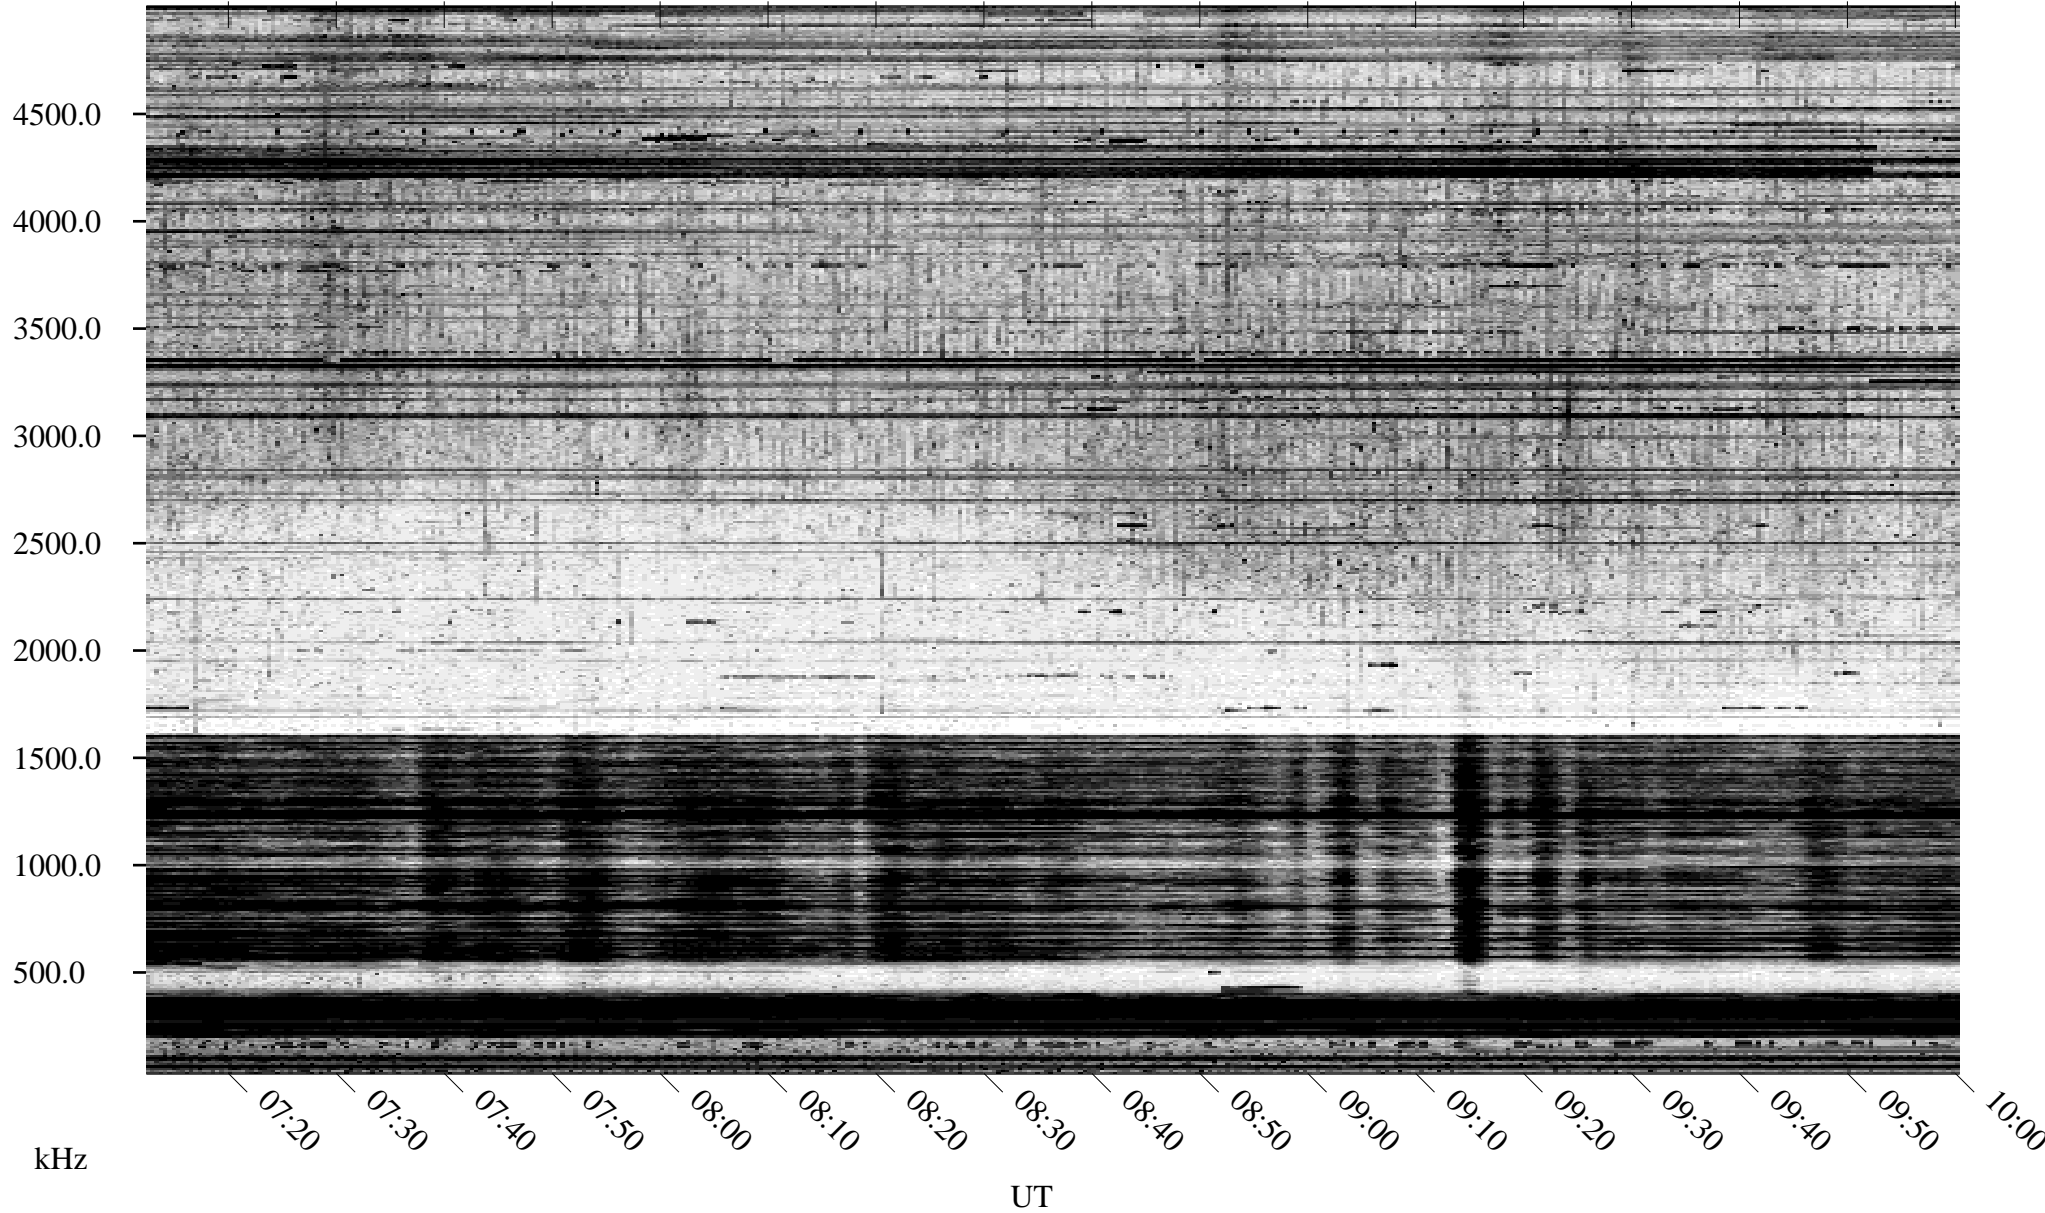

# 10/18/1994 Churchill, Manitoba

Linear Scale    Black = 161    White = 15

ch942911.r00m max\_12

Page 1

# 10/19/1994 Churchill, Manitoba

Linear Scale    Black = 161    White = 15

ch942911.r00m max\_12

Page 4

# 10/19/1994 Churchill, Manitoba

Linear Scale    Black = 161    White = 15

ch942911.r00m max\_12

Page 5

# 10/19/1994 Churchill, Manitoba

Linear Scale    Black = 161    White = 15

ch942911.r00m max\_12

Page 6