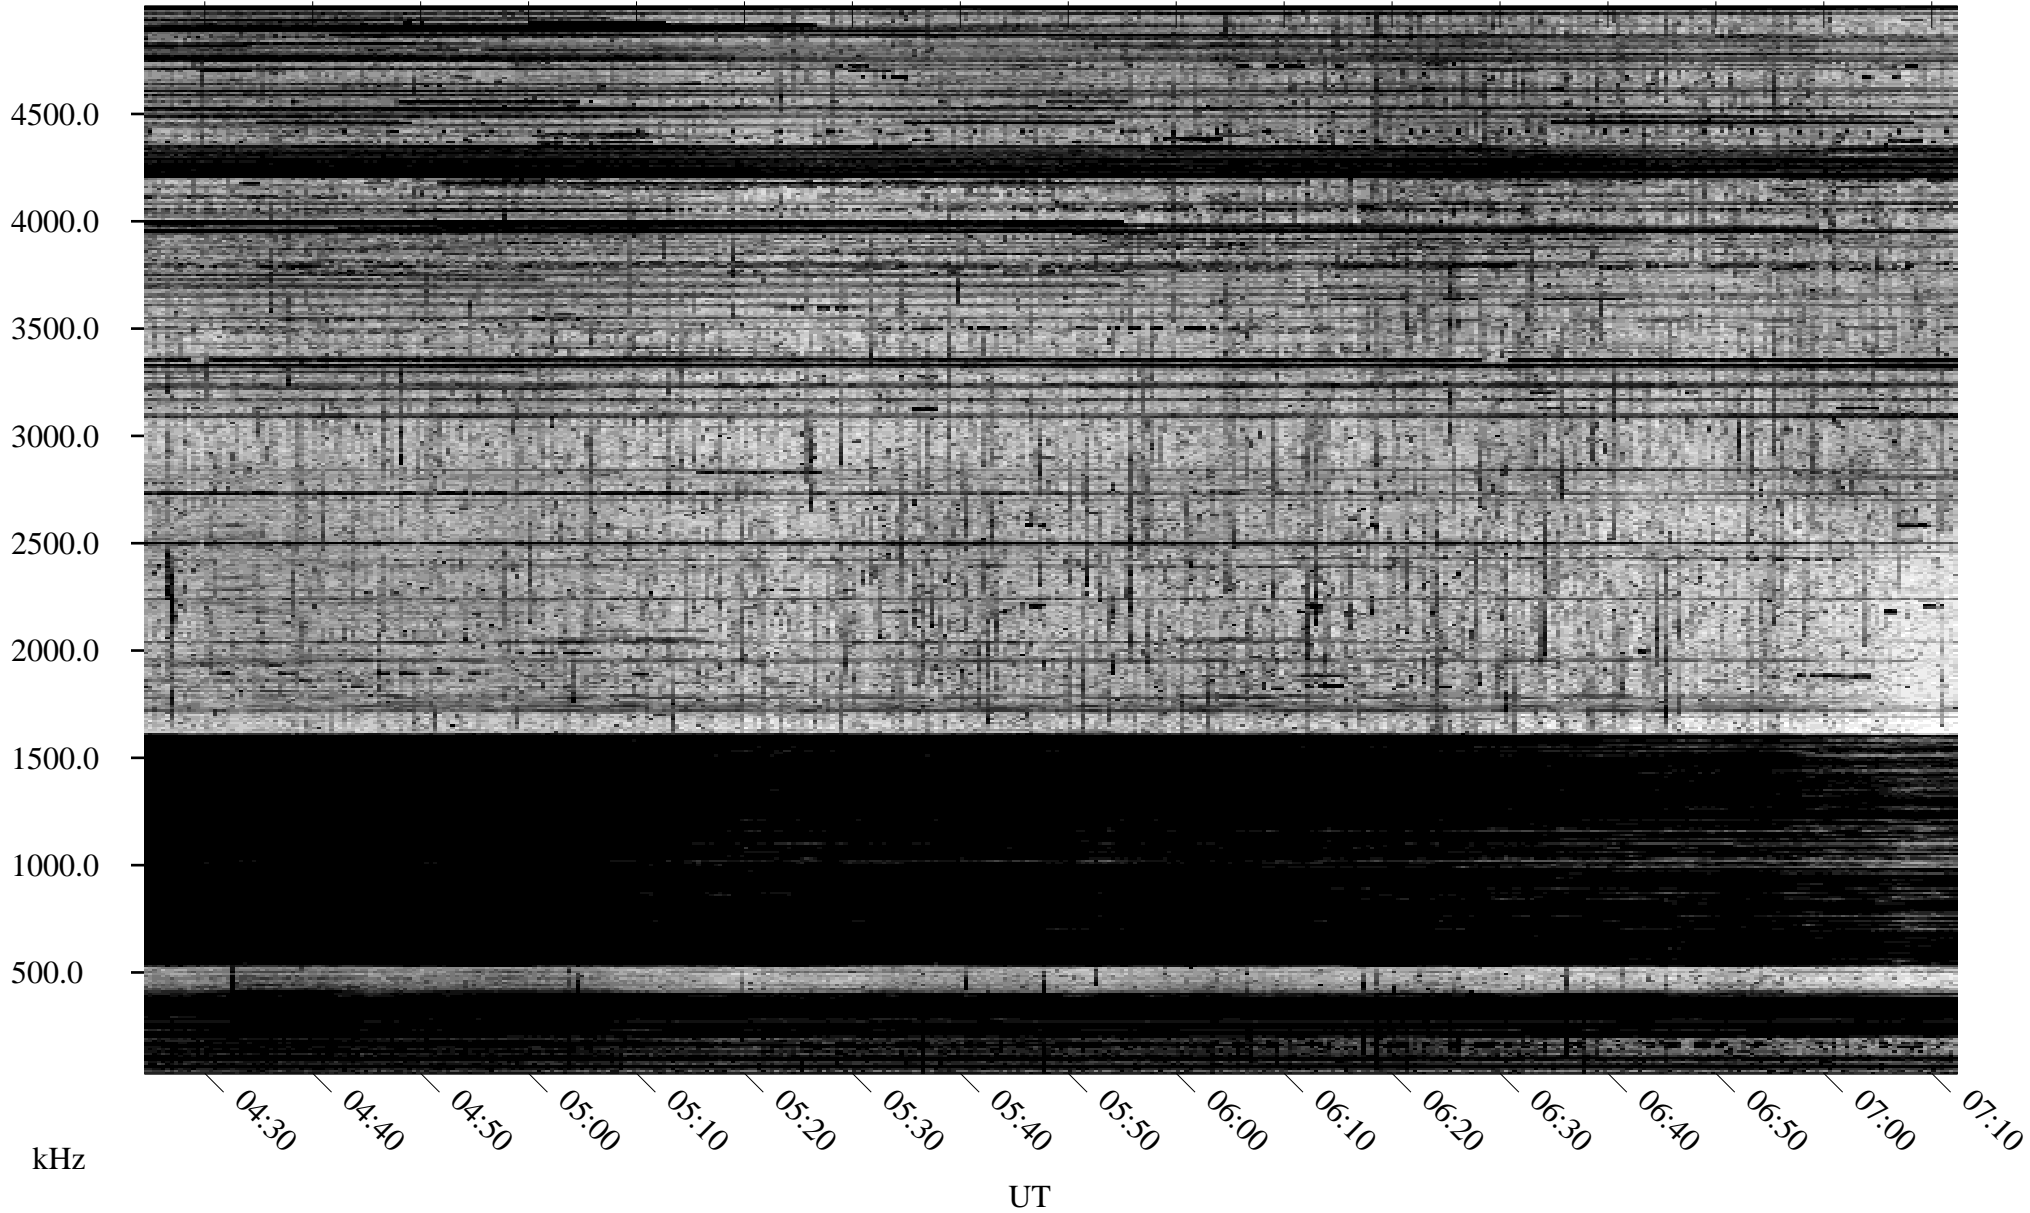

# 10/18/1994 Churchill, Manitoba

Linear Scale    Black = 161    White = 15

ch942911.r00m max\_12

Page 1

# 10/18/1994 Churchill, Manitoba

Linear Scale    Black = 161    White = 15

ch942911.r00m max\_12

Page 2

# 10/19/1994 Churchill, Manitoba

Linear Scale    Black = 161    White = 15

ch942911.r00m max\_12

Page 3

# 10/19/1994 Churchill, Manitoba

Linear Scale    Black = 161    White = 15

ch942911.r00m max\_12

Page 4