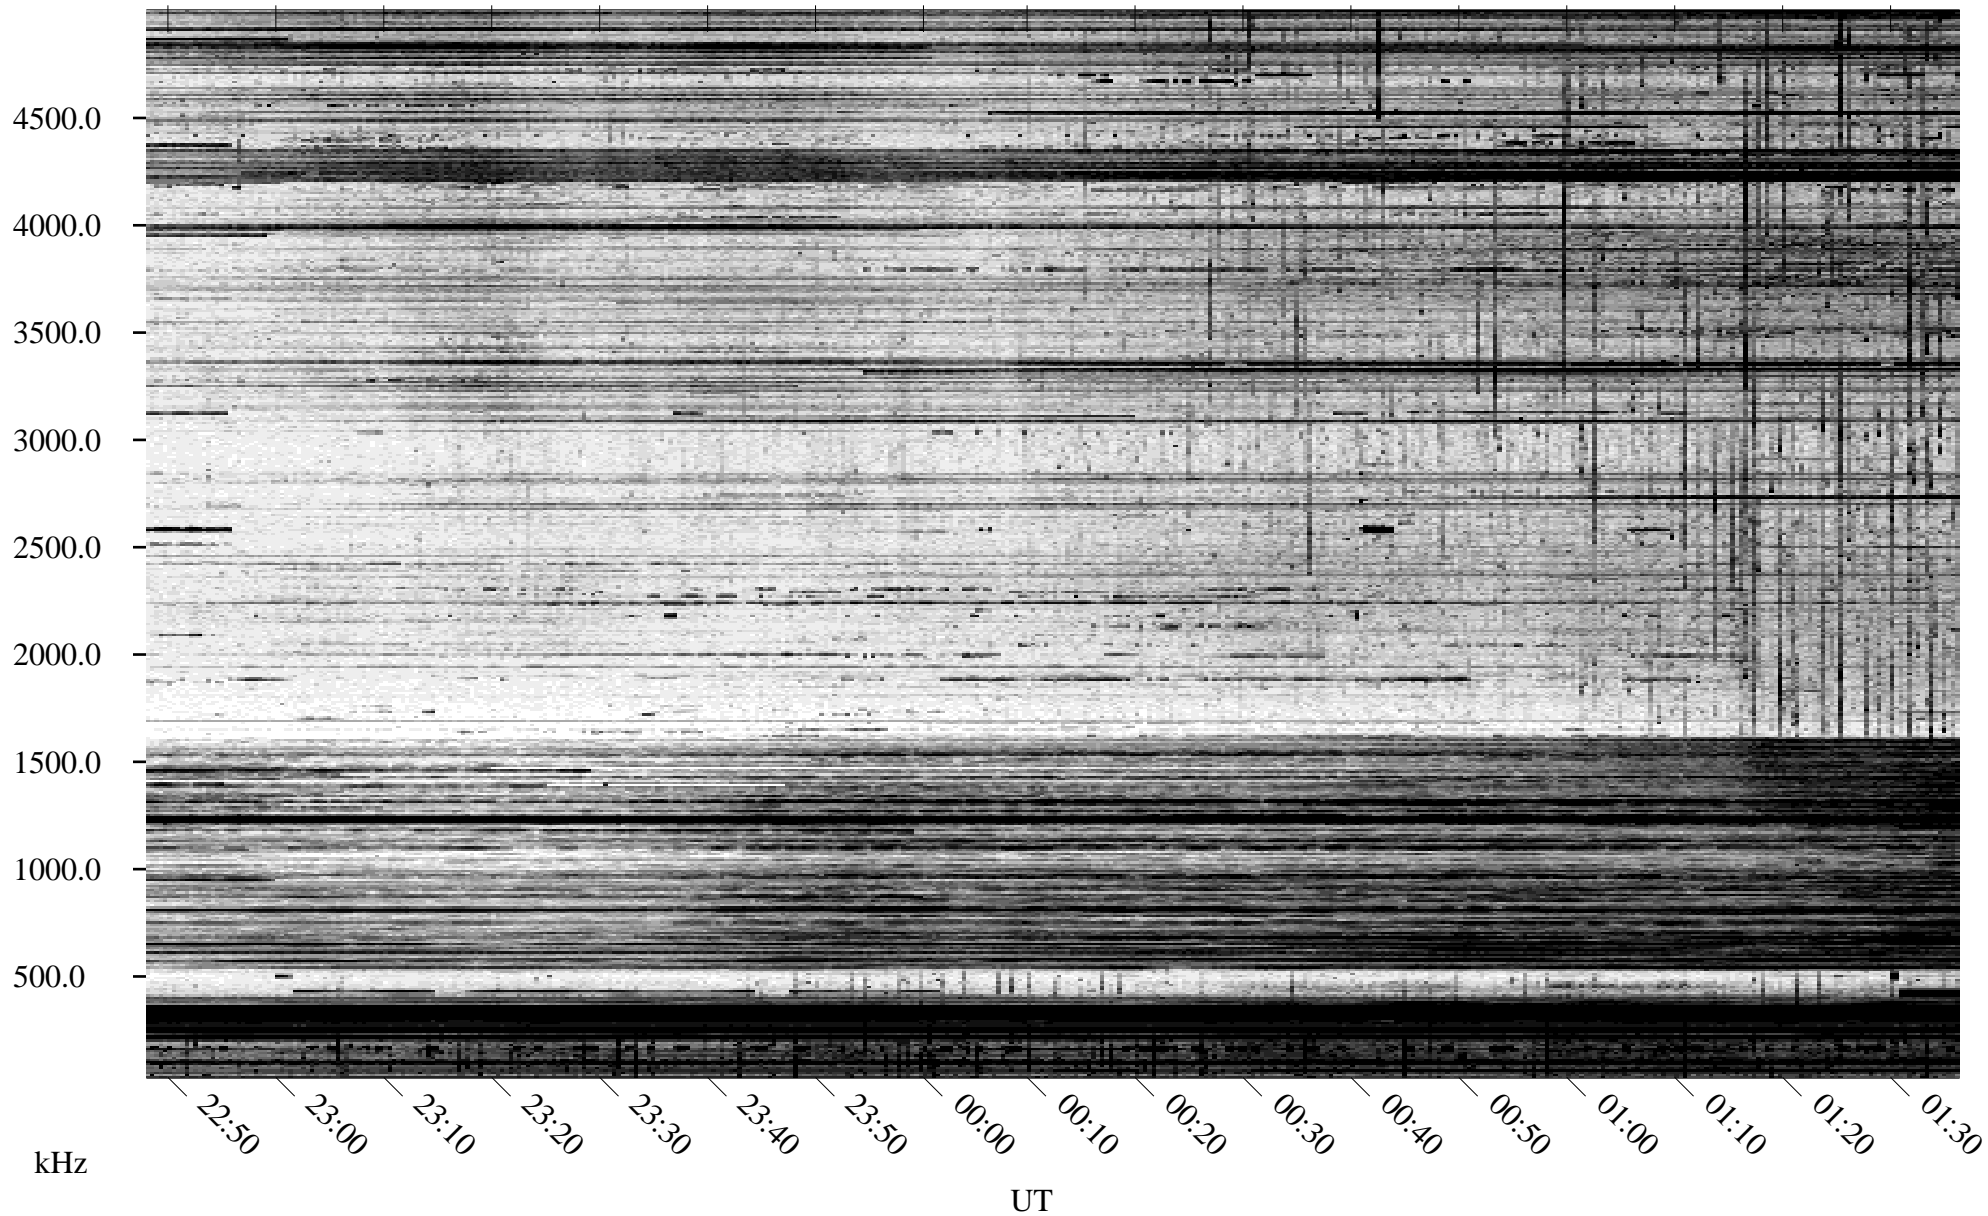

# 10/18/1994 Churchill, Manitoba

Linear Scale    Black = 161    White = 15

ch942911.r00m max\_12

Page 1

# 10/18/1994 Churchill, Manitoba

Linear Scale    Black = 161    White = 15

ch942911.r00m max\_12

Page 2

# 10/19/1994 Churchill, Manitoba

Linear Scale    Black = 161    White = 15

ch942911.r00m max\_12

Page 3

# 10/19/1994 Churchill, Manitoba

Linear Scale    Black = 161    White = 15

ch942911.r00m max\_12

Page 4