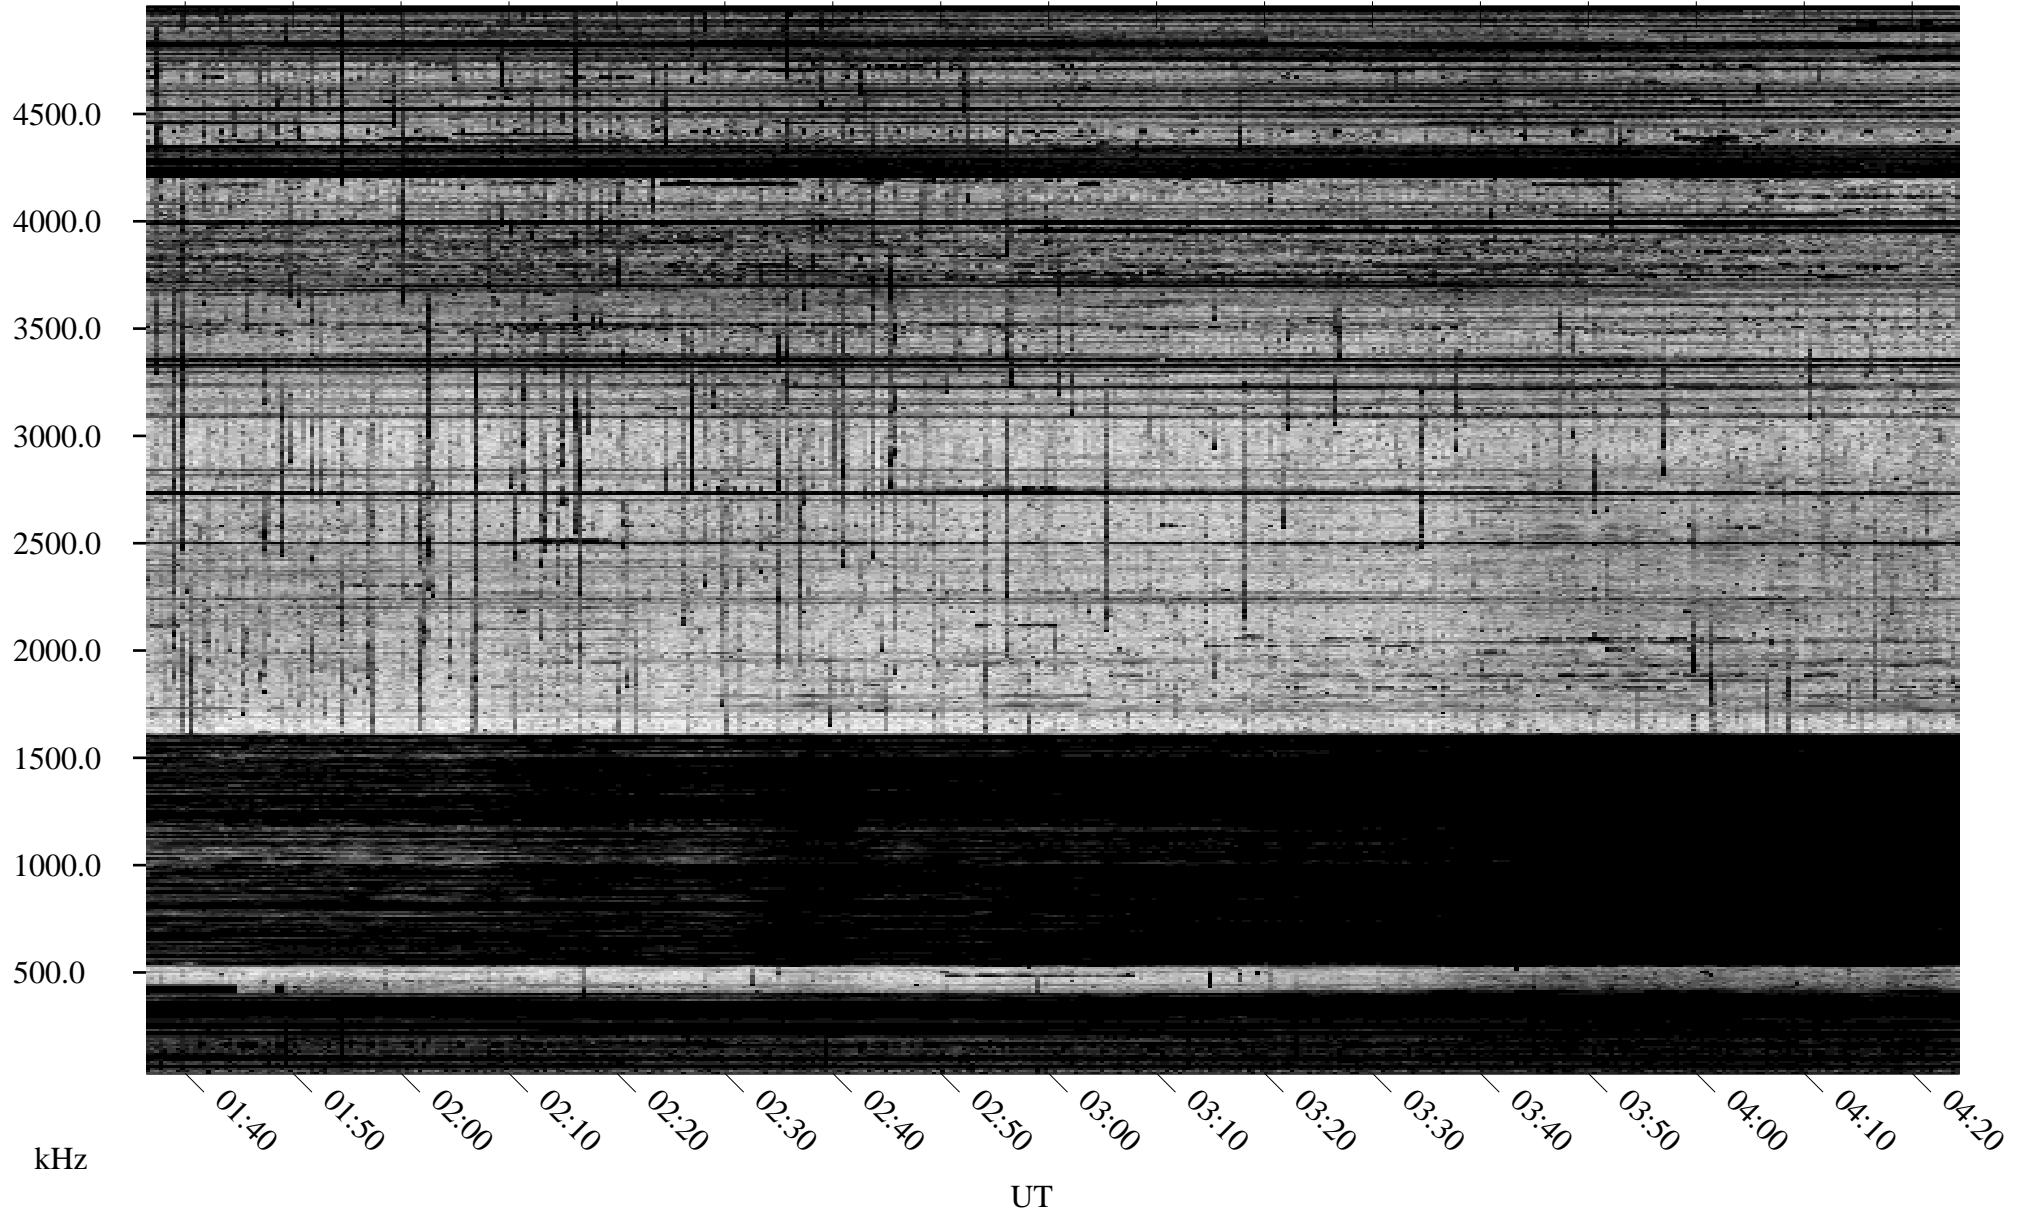

# 10/18/1994 Churchill, Manitoba

Linear Scale    Black = 161    White = 15

ch942911.r00m max\_12

Page 1

# 10/18/1994 Churchill, Manitoba

Linear Scale    Black = 161    White = 15

ch942911.r00m max\_12

Page 2

# 10/19/1994 Churchill, Manitoba

Linear Scale    Black = 161    White = 15

ch942911.r00m max\_12

Page 3

# 10/19/1994 Churchill, Manitoba

Linear Scale    Black = 161    White = 15

ch942911.r00m max\_12

Page 4