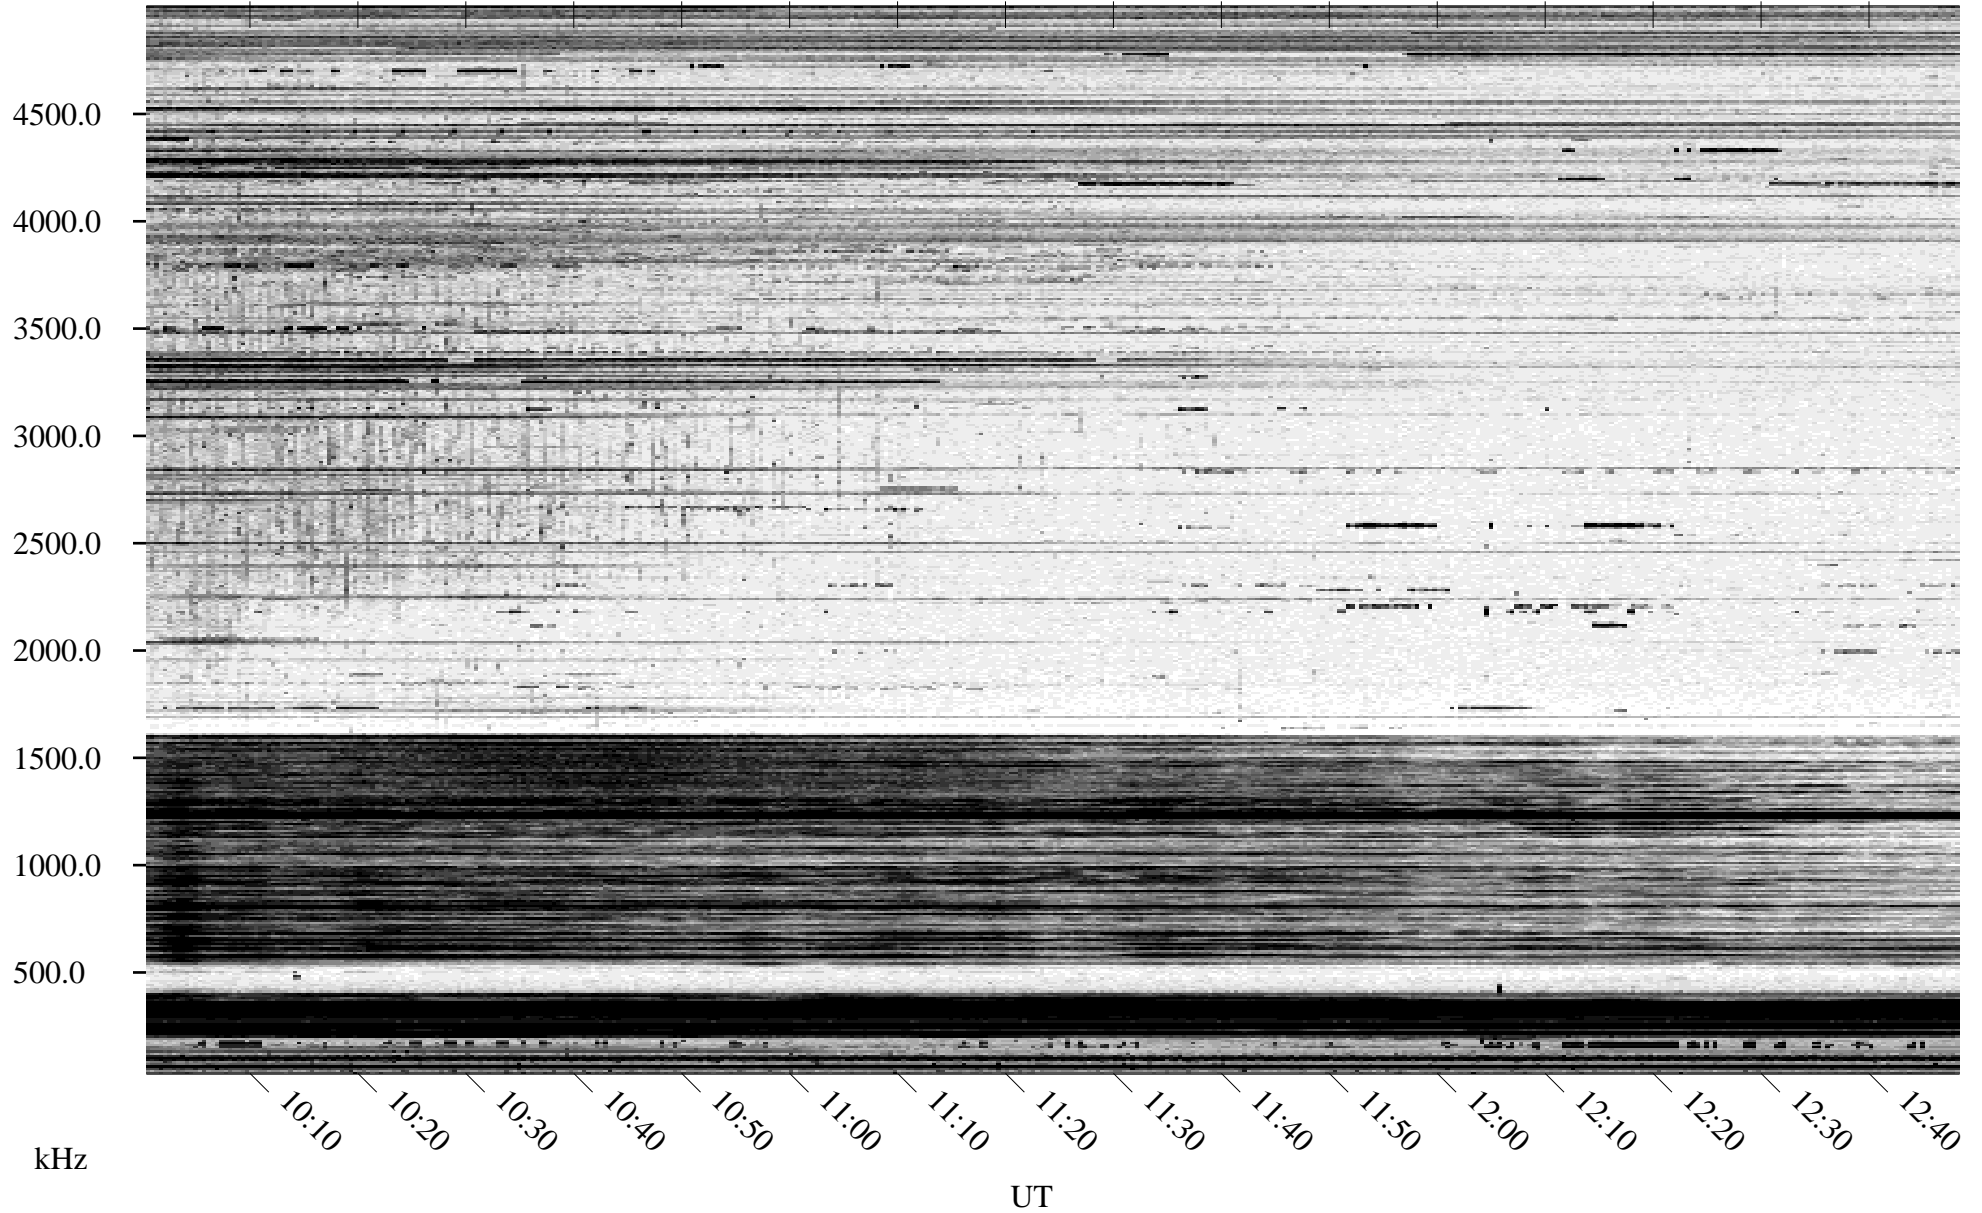

# 10/19/1994 Churchill, Manitoba

Linear Scale    Black = 161    White = 15

ch942911.r00m max\_12

Page 4

# 10/19/1994 Churchill, Manitoba

Linear Scale    Black = 161    White = 15

ch942911.r00m max\_12

Page 5

# 10/19/1994 Churchill, Manitoba

Linear Scale    Black = 161    White = 15

ch942911.r00m max\_12

Page 6

# 10/19/1994 Churchill, Manitoba

Linear Scale    Black = 161    White = 15

ch942911.r00m max\_12

Page 7