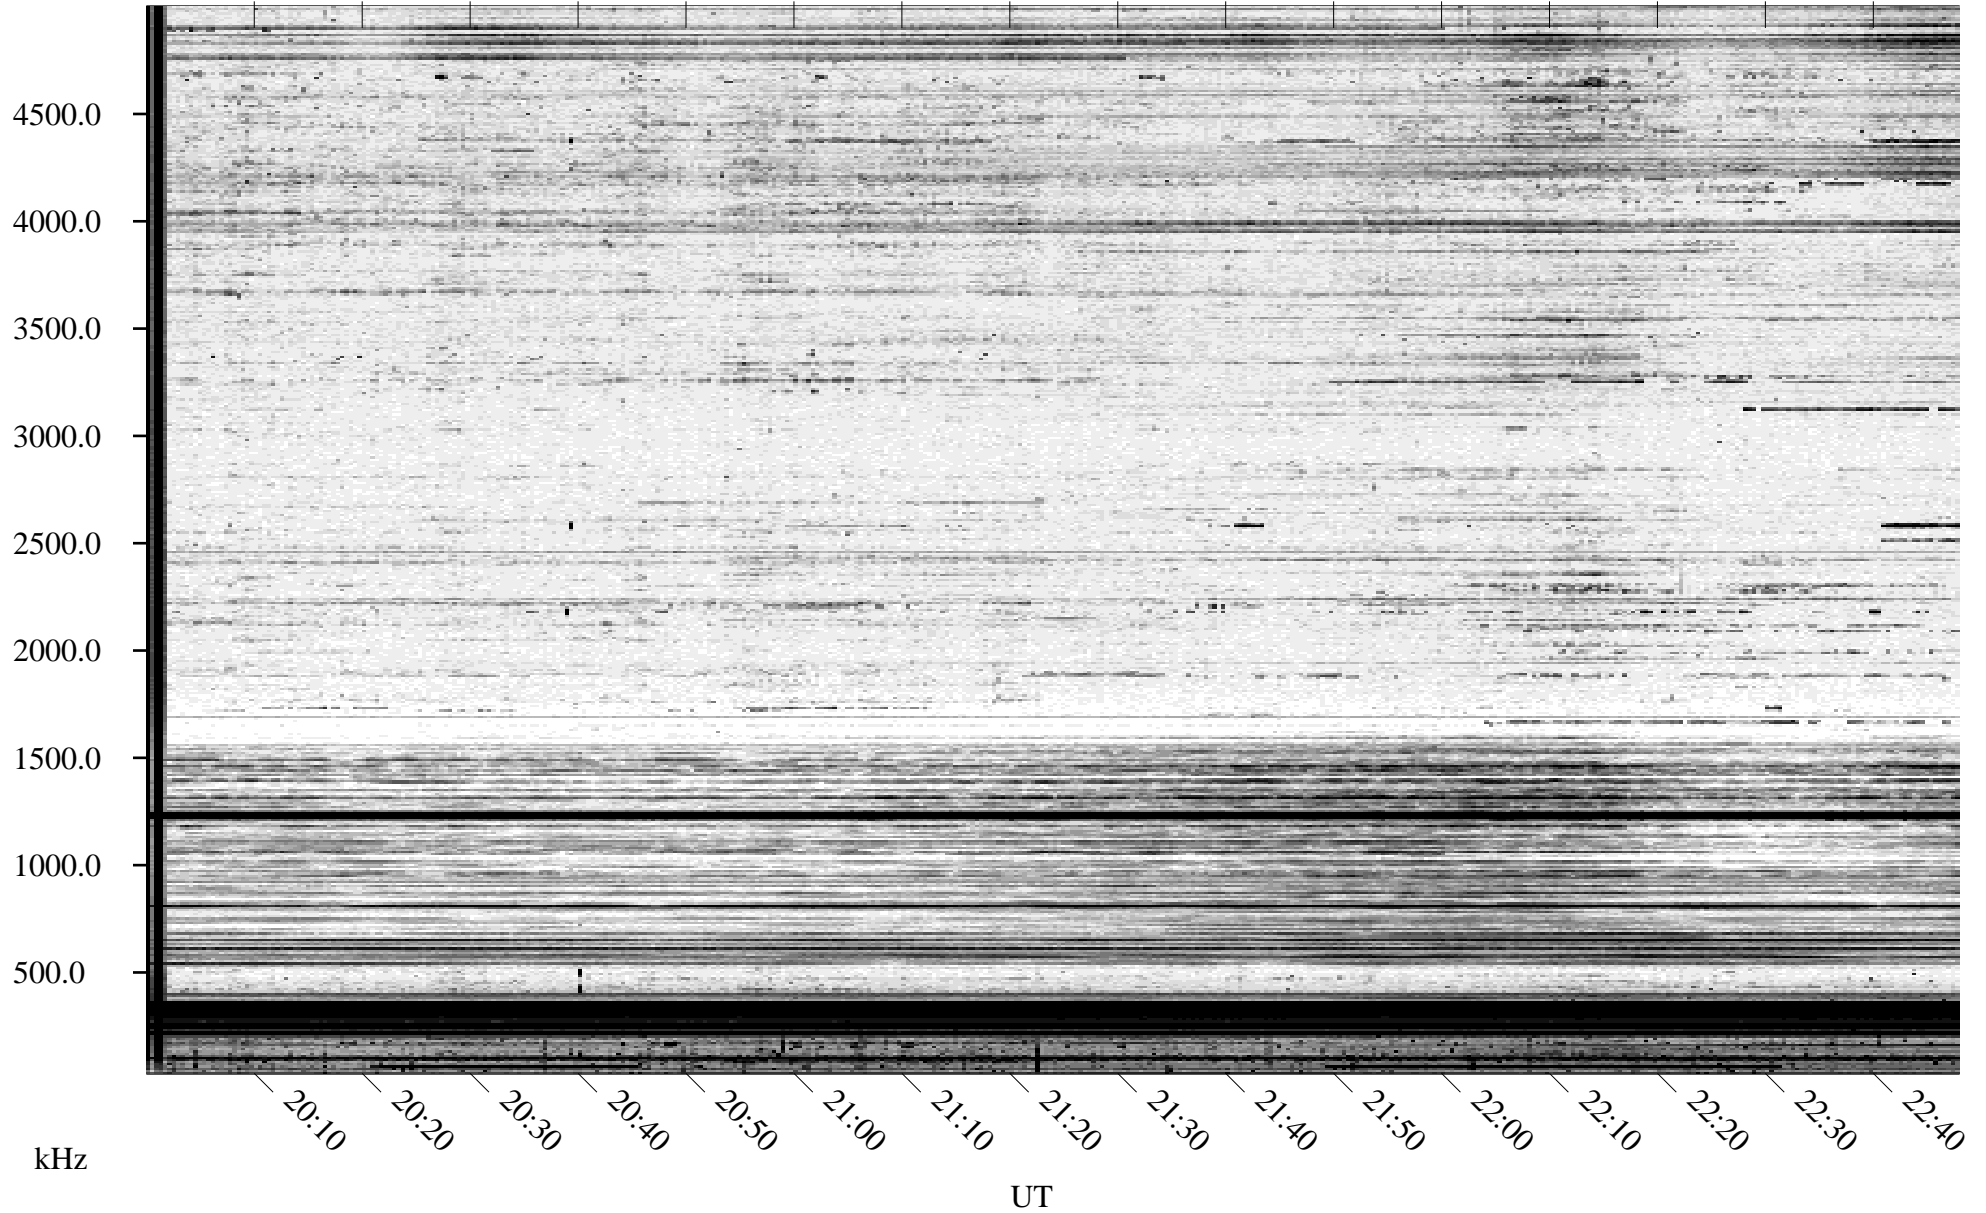

# 10/18/1994 Churchill, Manitoba

Linear Scale    Black = 161    White = 15

ch942911.r00m max\_12

Page 1

# 10/18/1994 Churchill, Manitoba

Linear Scale    Black = 161    White = 15

ch942911.r00m max\_12

Page 2

# 10/19/1994 Churchill, Manitoba

Linear Scale    Black = 161    White = 15

ch942911.r00m max\_12

Page 3

# 10/19/1994 Churchill, Manitoba

Linear Scale    Black = 161    White = 15

ch942911.r00m max\_12

Page 4