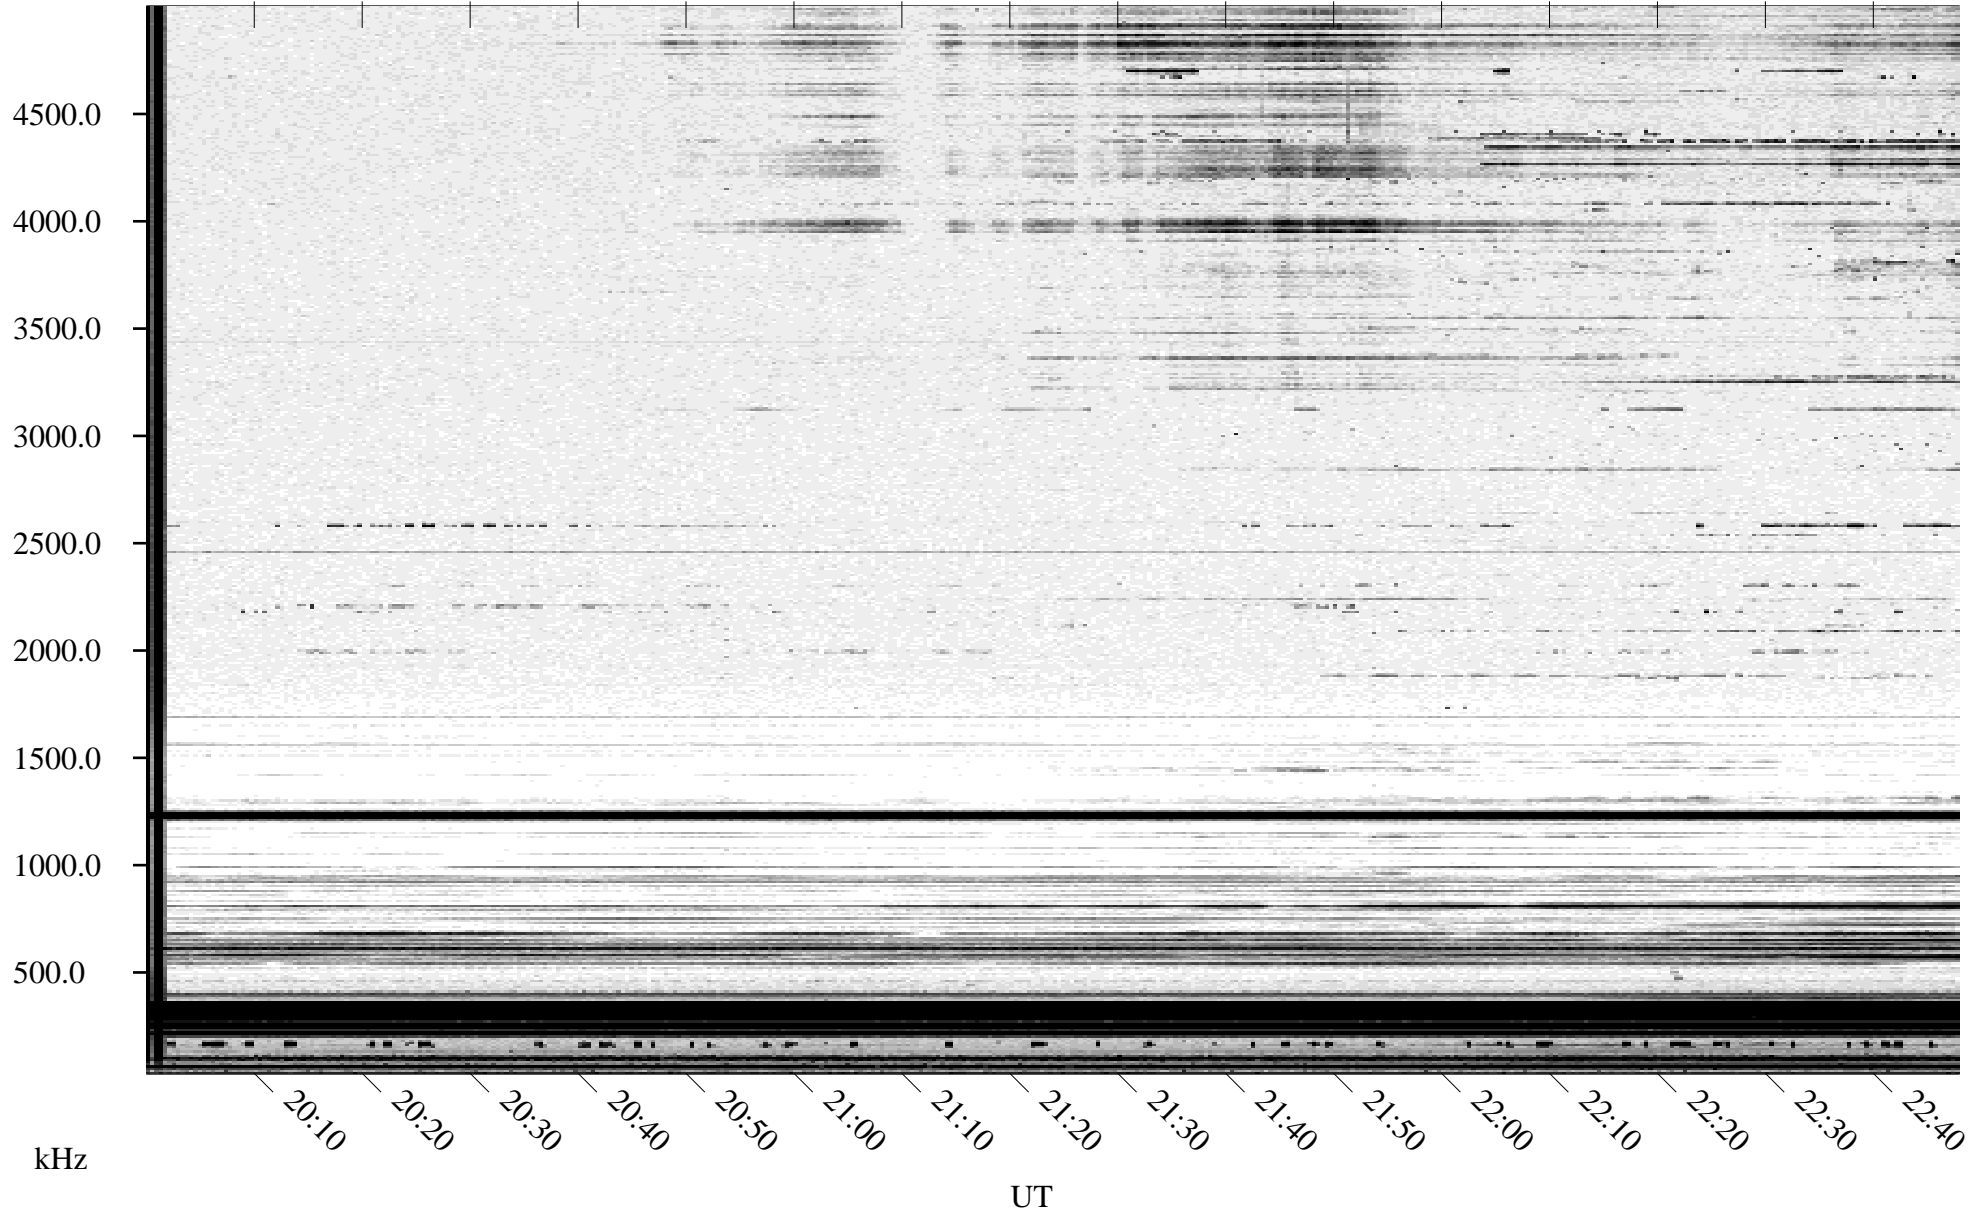

10/30/1994 Churchill, Manitoba

Linear Scale Black = 161 White = 15

ch94303l.r00m max_12

Page 1

10/30/1994 Churchill, Manitoba

Linear Scale Black = 161 White = 15

ch94303l.r00m max_12

Page 2

10/31/1994 Churchill, Manitoba

Linear Scale Black = 161 White = 15

ch94303l.r00m max_12

Page 3

10/31/1994 Churchill, Manitoba

Linear Scale Black = 161 White = 15

ch94303l.r00m max_12

Page 4

10/31/1994 Churchill, Manitoba

Linear Scale Black = 161 White = 15

ch94303l.r00m max_12

Page 5

10/31/1994 Churchill, Manitoba

Linear Scale Black = 161 White = 15

ch94303l.r00m max_12

Page 6

10/31/1994 Churchill, Manitoba

Linear Scale Black = 161 White = 15

ch94303l.r00m max_12

Page 7

10/31/1994 Churchill, Manitoba

Linear Scale Black = 161 White = 15

ch94303l.r00m max_12