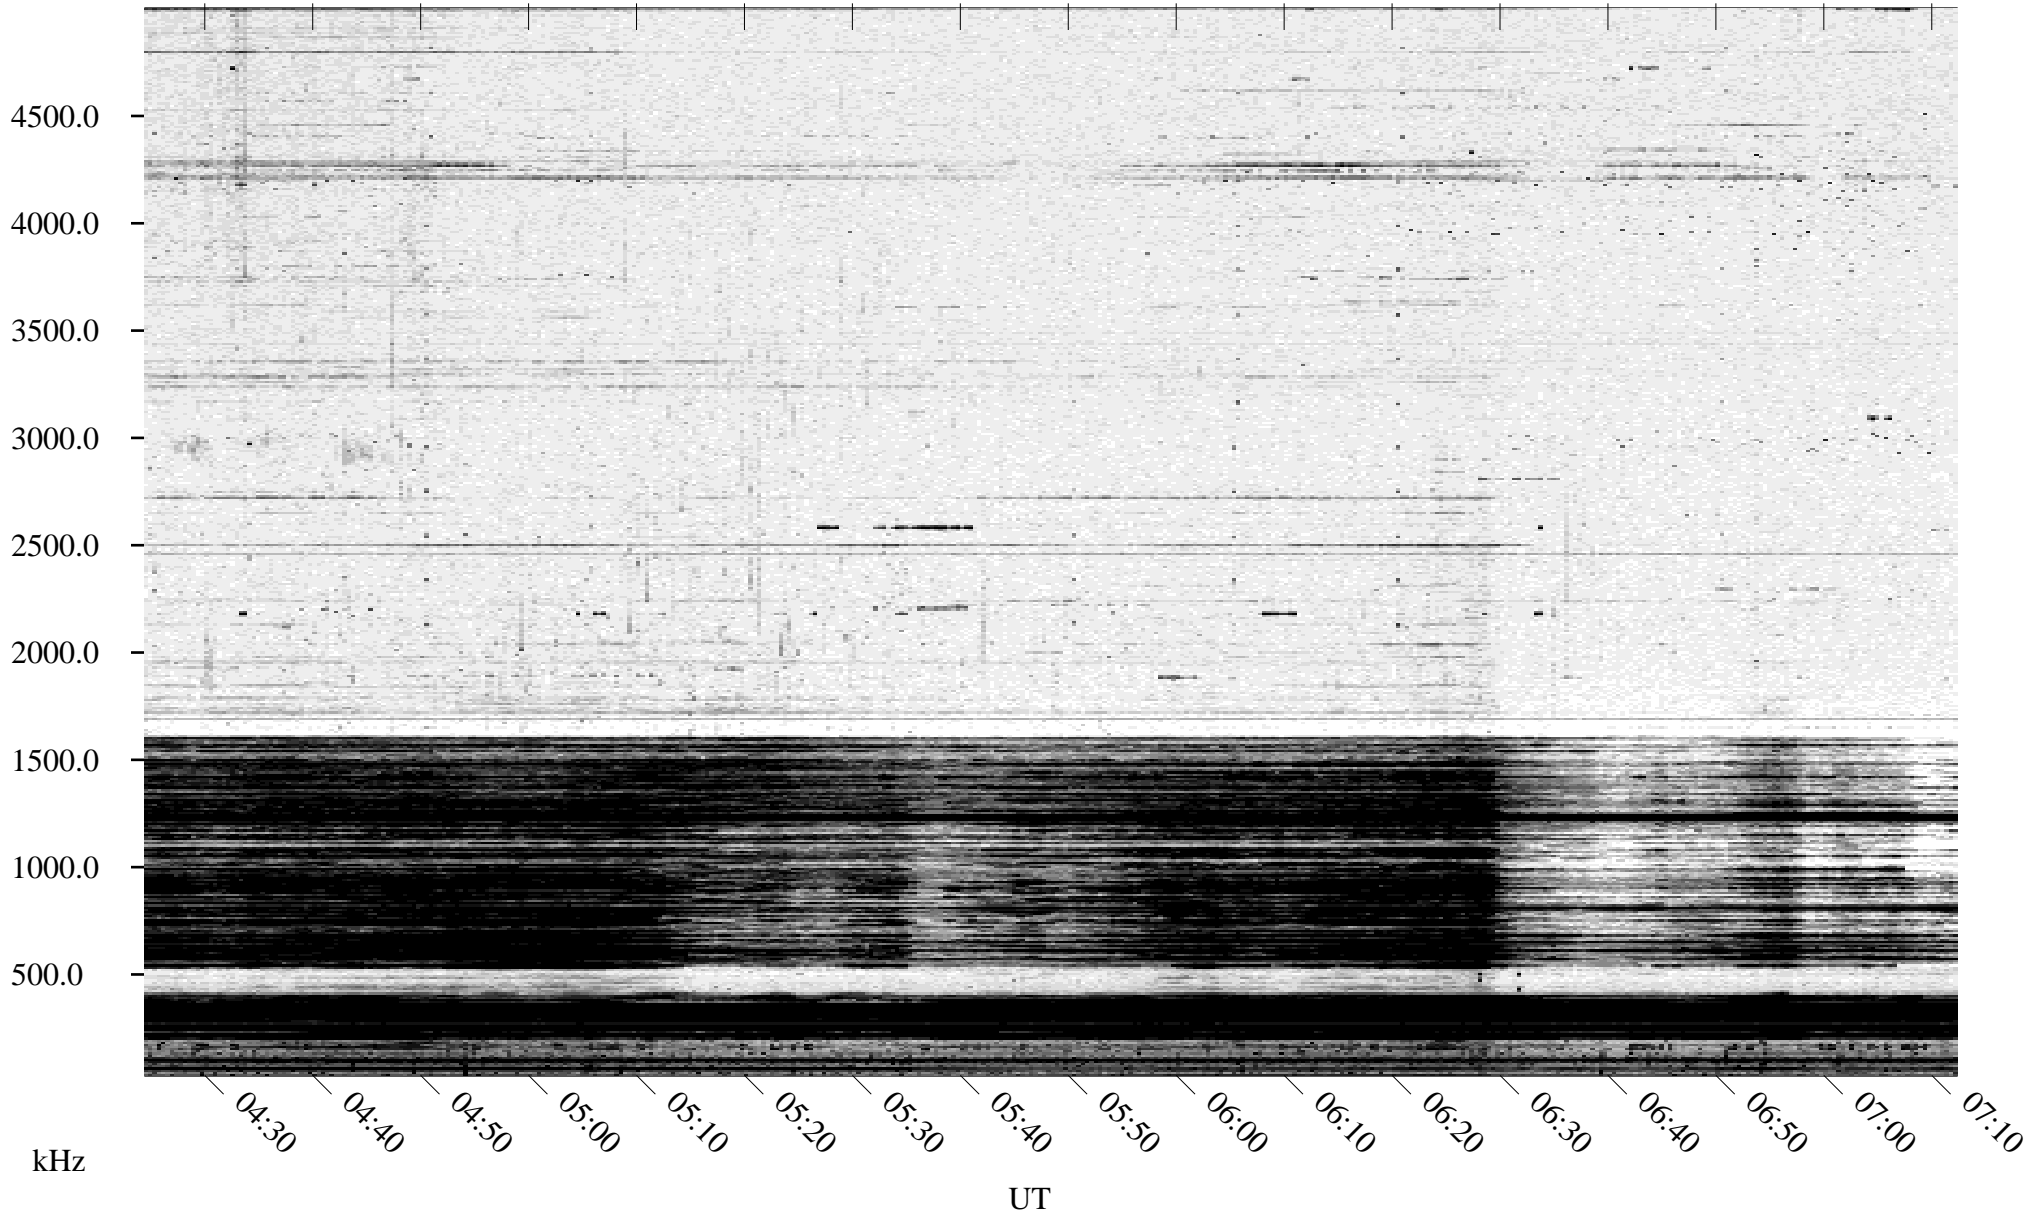

10/30/1994 Churchill, Manitoba

Linear Scale Black = 161 White = 15

ch94303l.r00m max_12

Page 1

10/30/1994 Churchill, Manitoba

Linear Scale Black = 161 White = 15

ch94303l.r00m max_12

Page 2

10/31/1994 Churchill, Manitoba

Linear Scale Black = 161 White = 15

ch94303l.r00m max_12

Page 3

10/31/1994 Churchill, Manitoba

Linear Scale Black = 161 White = 15

ch94303l.r00m max_12

Page 4

10/31/1994 Churchill, Manitoba

Linear Scale Black = 161 White = 15

ch94303l.r00m max_12

Page 5

10/31/1994 Churchill, Manitoba

Linear Scale Black = 161 White = 15

ch94303l.r00m max_12

Page 6

10/31/1994 Churchill, Manitoba

Linear Scale Black = 161 White = 15

ch94303l.r00m max_12

Page 7

10/31/1994 Churchill, Manitoba

Linear Scale Black = 161 White = 15

ch94303l.r00m max_12