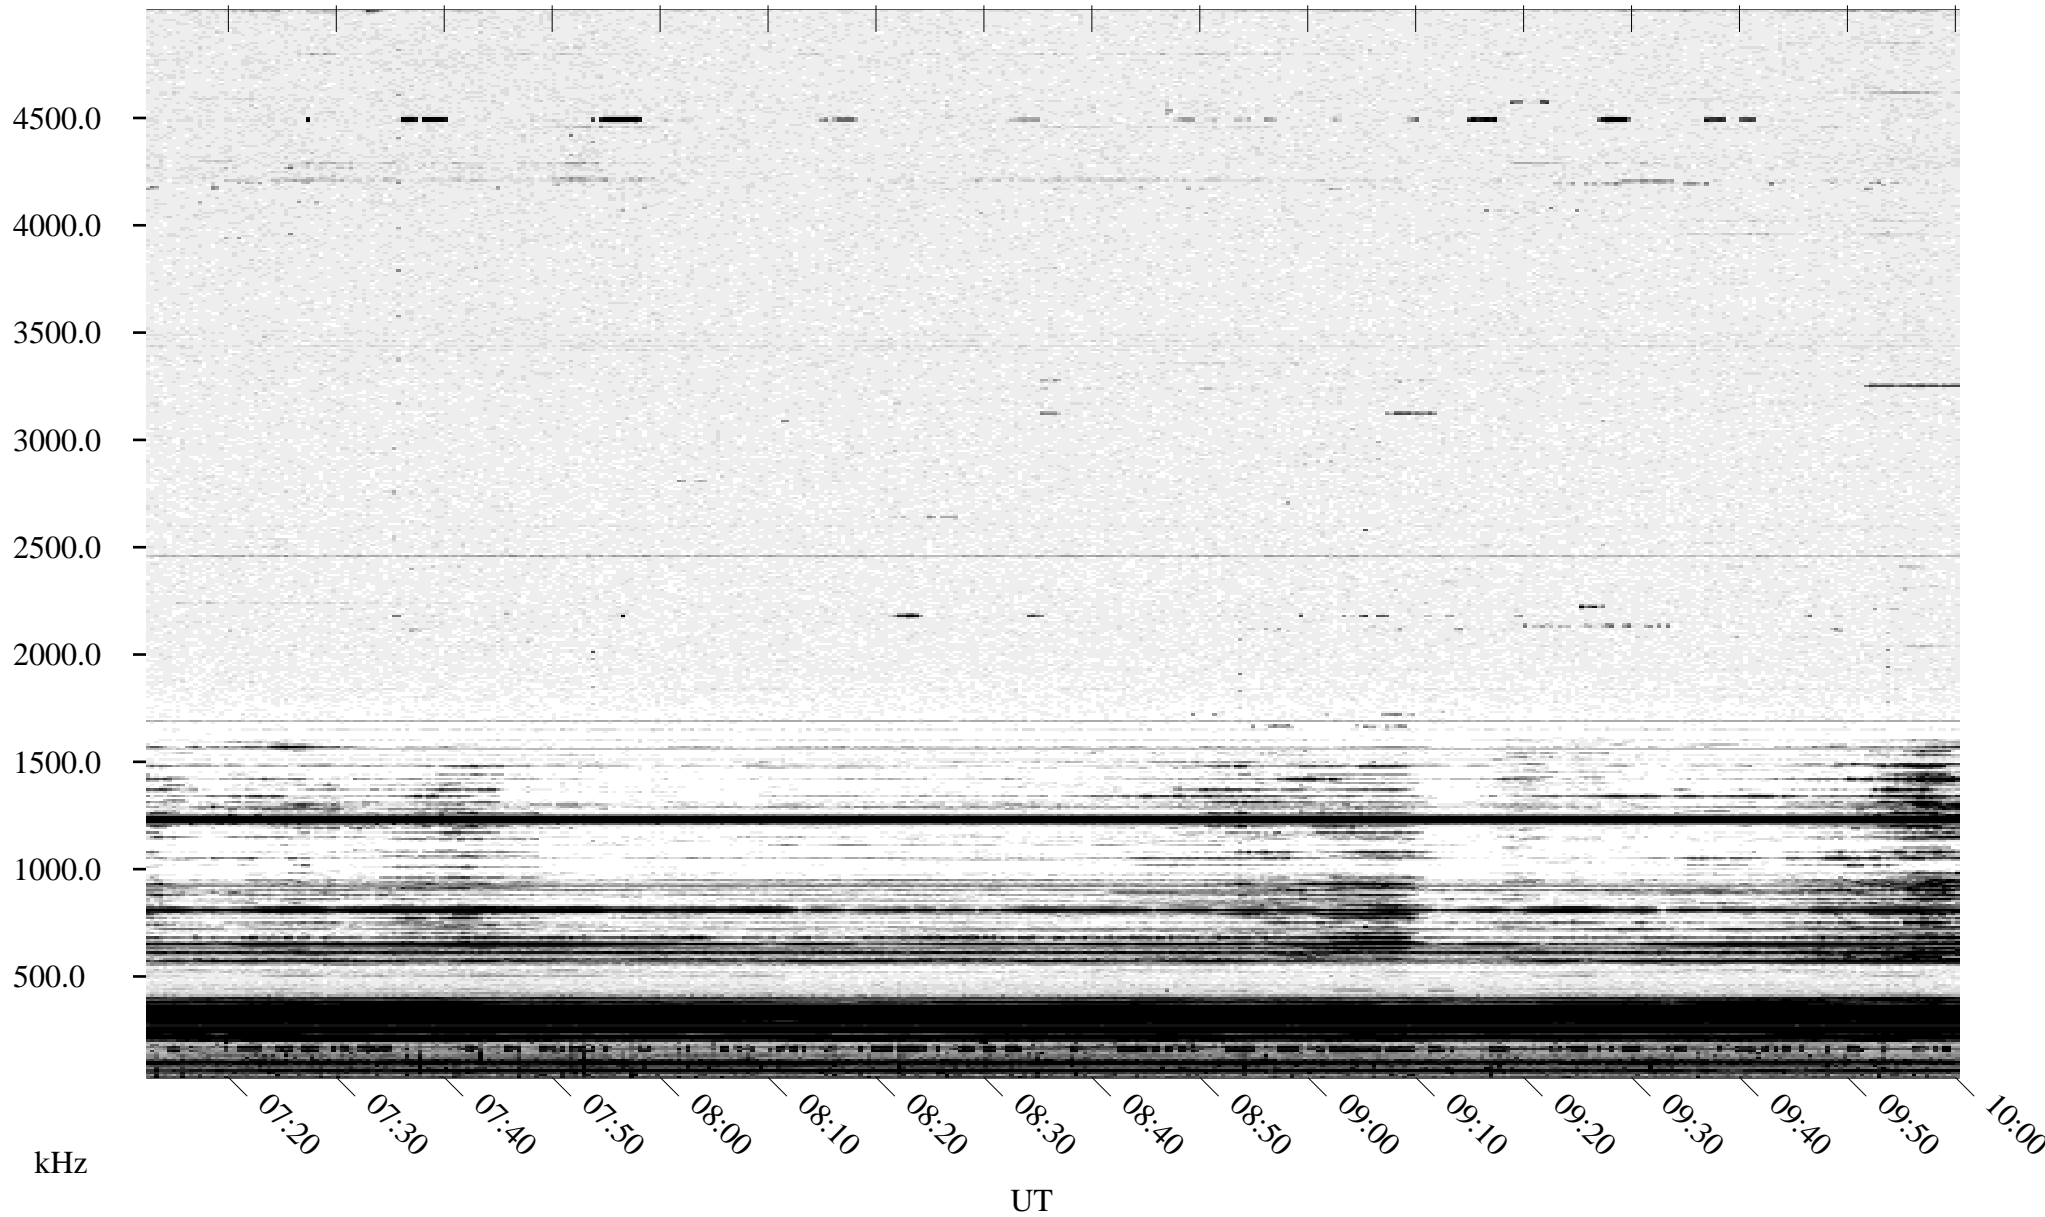

10/30/1994 Churchill, Manitoba

Linear Scale Black = 161 White = 15

ch94303l.r00m max_12

Page 1

10/30/1994 Churchill, Manitoba

Linear Scale Black = 161 White = 15

ch94303l.r00m max_12

Page 2

10/31/1994 Churchill, Manitoba

Linear Scale Black = 161 White = 15

ch94303l.r00m max_12

Page 3

10/31/1994 Churchill, Manitoba

Linear Scale Black = 161 White = 15

ch94303l.r00m max_12

Page 4

10/31/1994 Churchill, Manitoba

Linear Scale Black = 161 White = 15

ch94303l.r00m max_12

Page 5

10/31/1994 Churchill, Manitoba

Linear Scale Black = 161 White = 15

ch94303l.r00m max_12

Page 6

10/31/1994 Churchill, Manitoba

Linear Scale Black = 161 White = 15

ch94303l.r00m max_12

Page 7

10/31/1994 Churchill, Manitoba

Linear Scale Black = 161 White = 15

ch94303l.r00m max_12