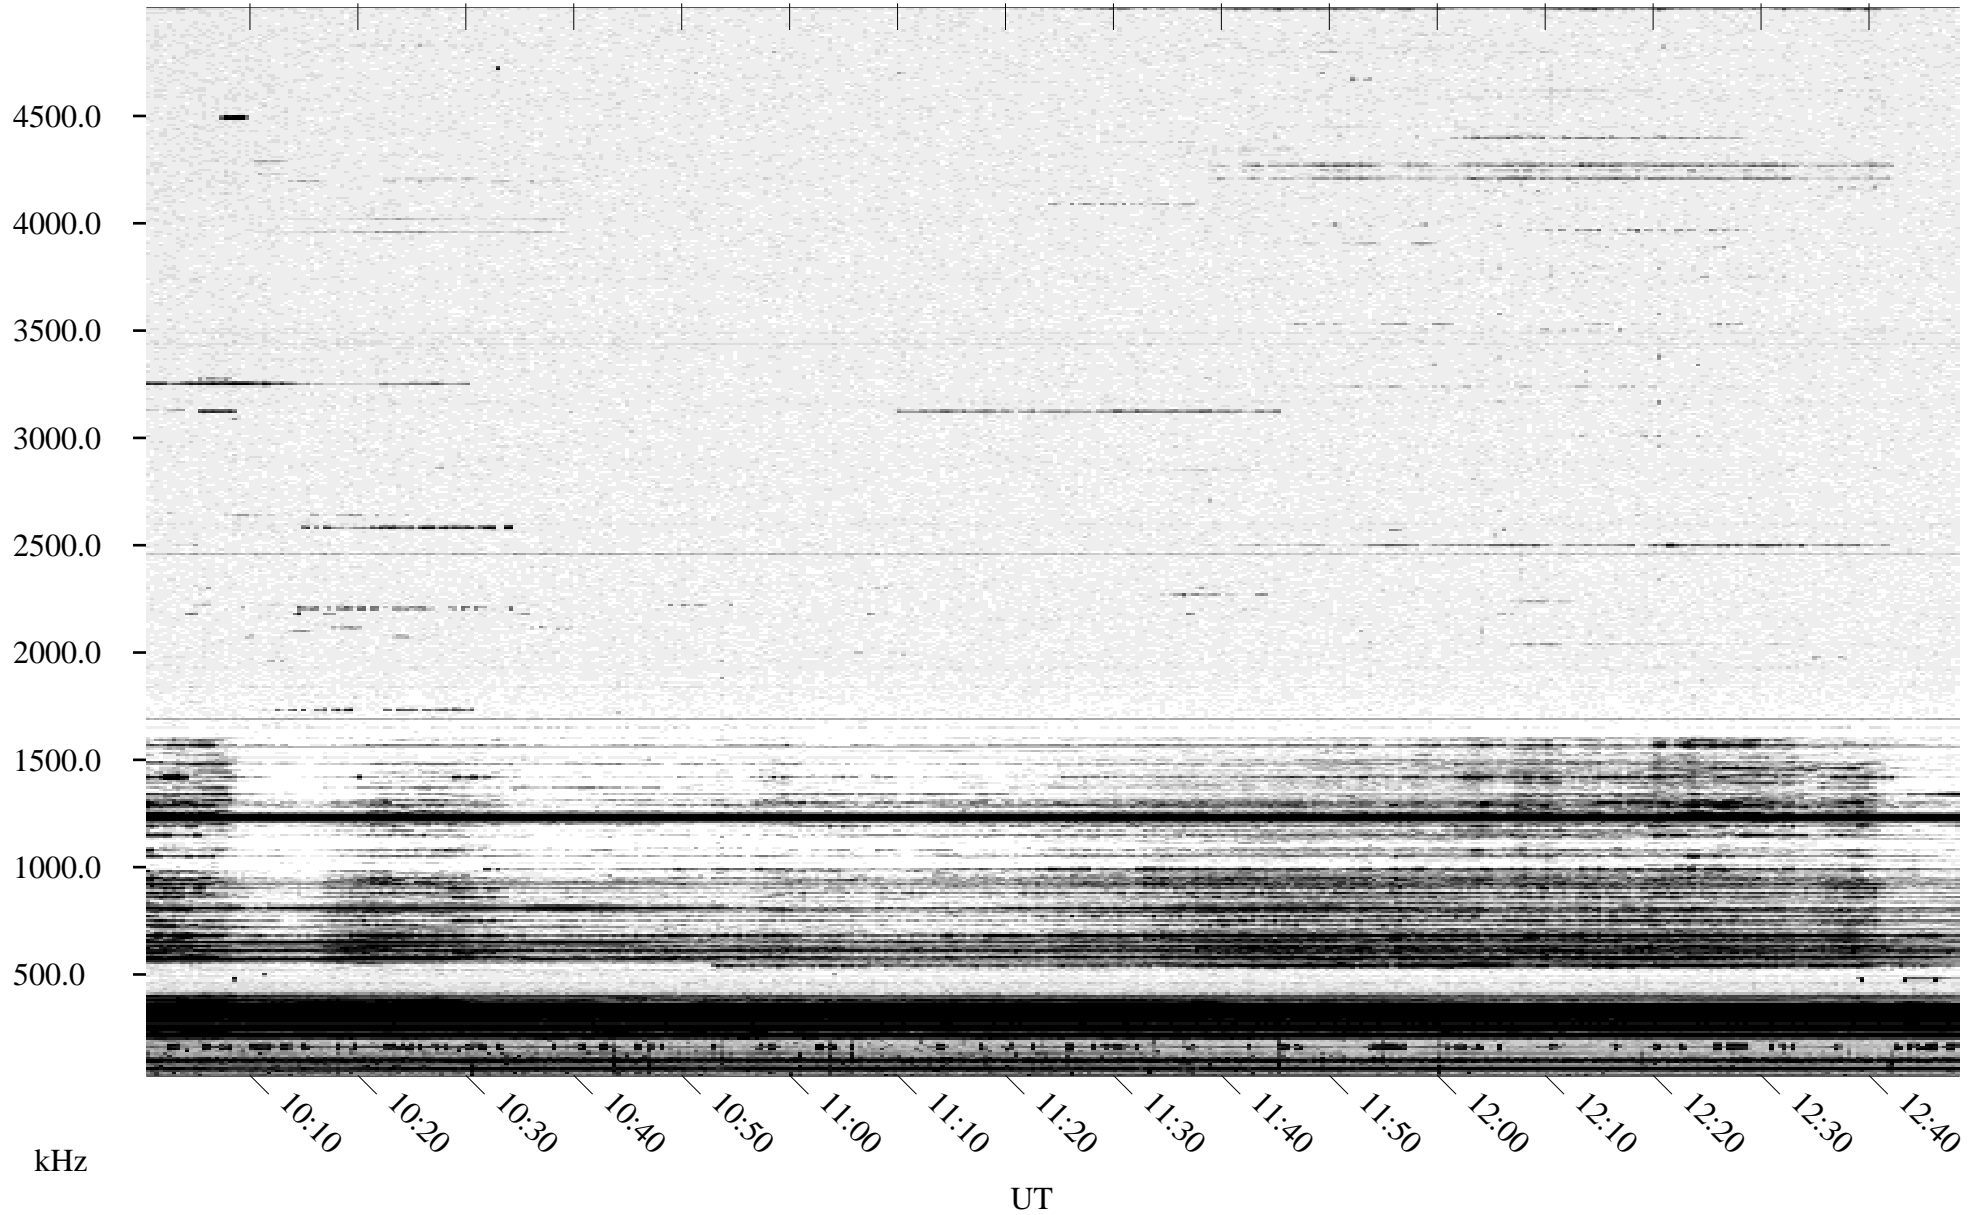

10/30/1994 Churchill, Manitoba

Linear Scale Black = 161 White = 15

ch94303l.r00m max_12

Page 1

10/30/1994 Churchill, Manitoba

Linear Scale Black = 161 White = 15

ch94303l.r00m max_12

Page 2

10/31/1994 Churchill, Manitoba

Linear Scale Black = 161 White = 15

ch94303l.r00m max_12

Page 3

10/31/1994 Churchill, Manitoba

Linear Scale Black = 161 White = 15

ch94303l.r00m max_12

Page 4

10/31/1994 Churchill, Manitoba

Linear Scale Black = 161 White = 15

ch94303l.r00m max_12

Page 5

10/31/1994 Churchill, Manitoba

Linear Scale Black = 161 White = 15

ch94303l.r00m max_12

Page 6

10/31/1994 Churchill, Manitoba

Linear Scale Black = 161 White = 15

ch94303l.r00m max_12

Page 7

10/31/1994 Churchill, Manitoba

Linear Scale Black = 161 White = 15

ch94303l.r00m max_12