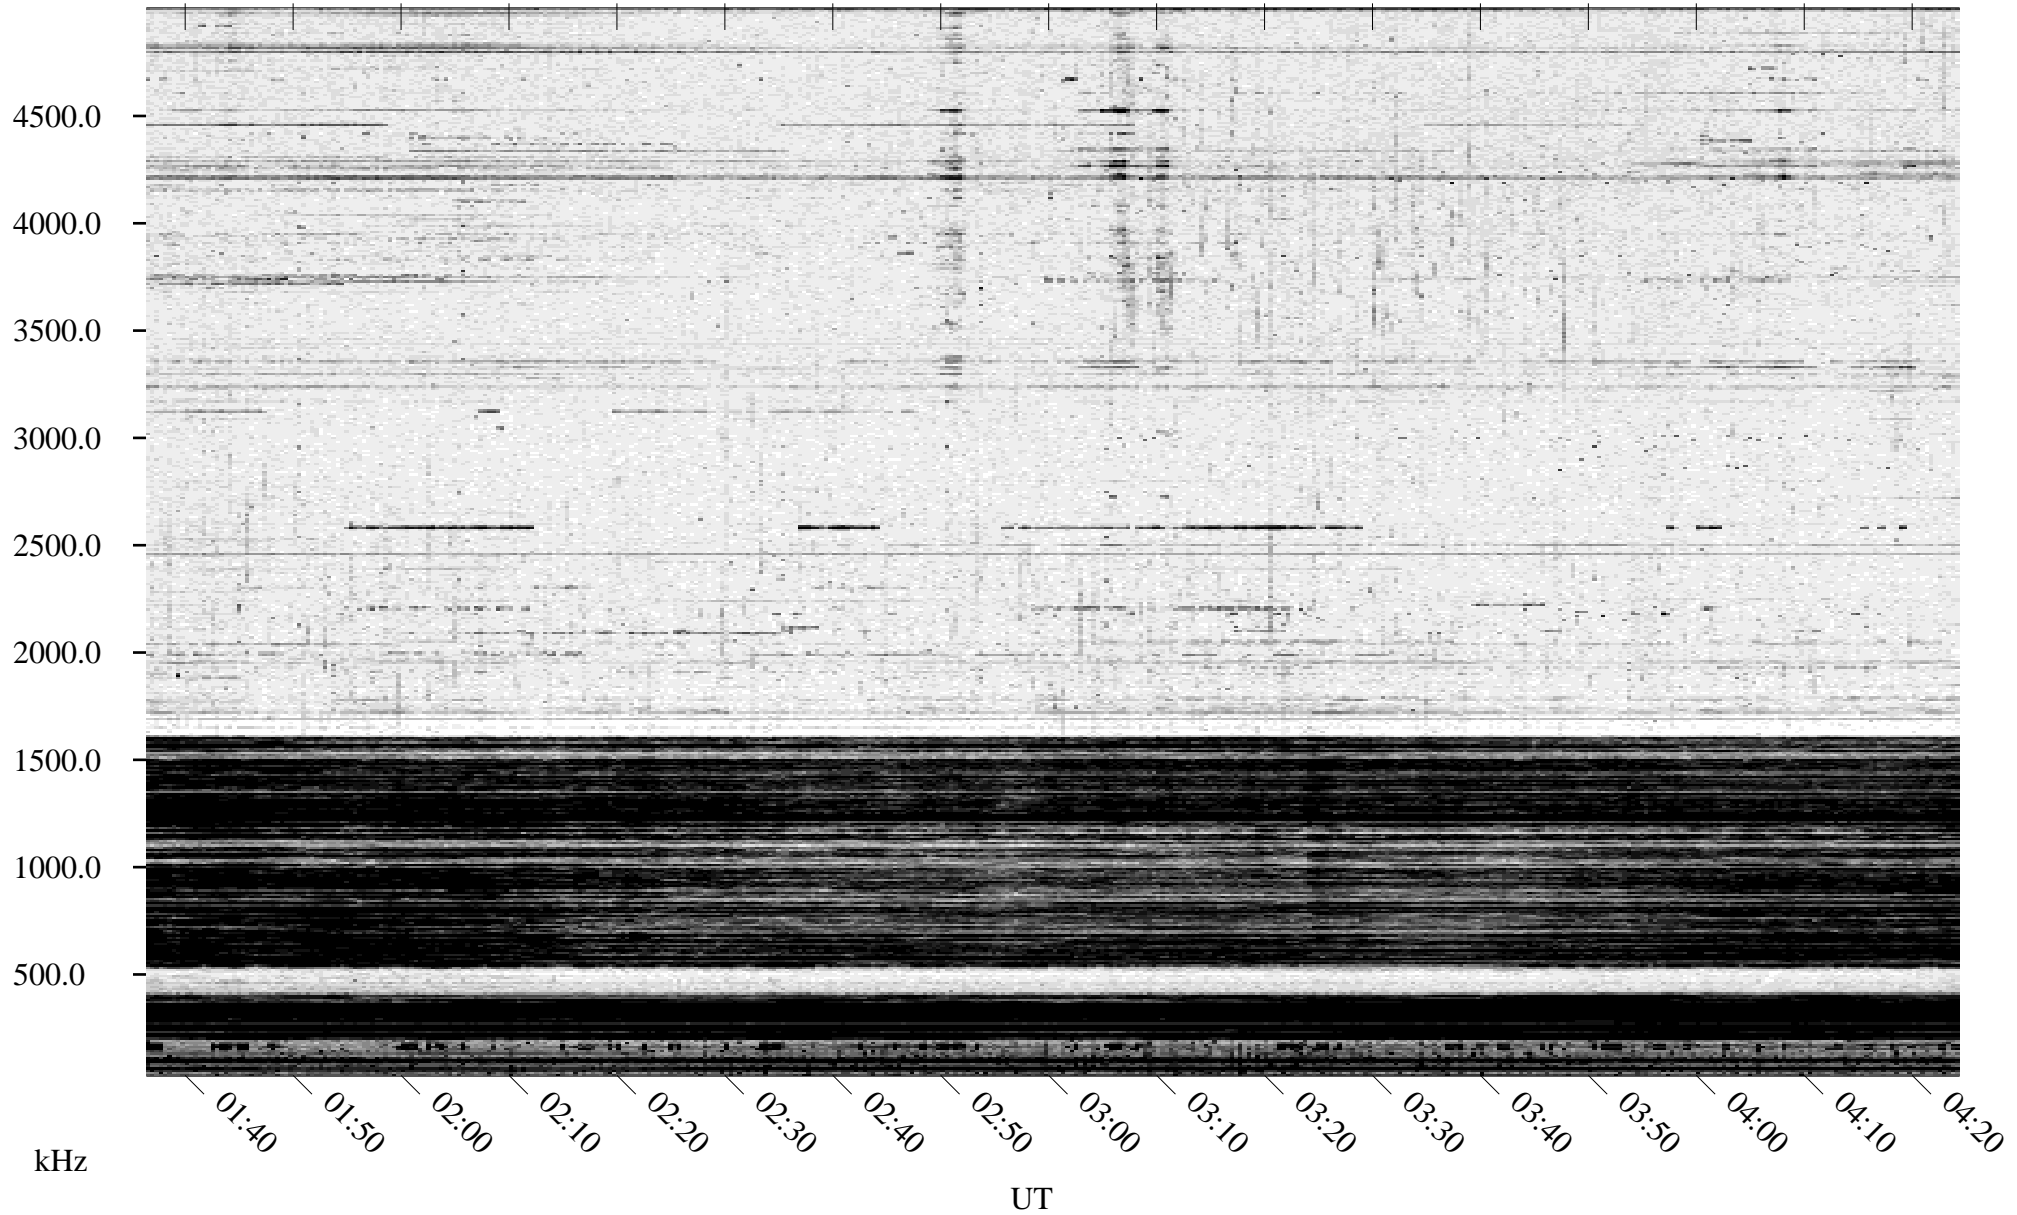

10/30/1994 Churchill, Manitoba

Linear Scale Black = 161 White = 15

ch94303l.r00m max_12

Page 1

10/30/1994 Churchill, Manitoba

Linear Scale Black = 161 White = 15

ch94303l.r00m max_12

Page 2

10/31/1994 Churchill, Manitoba

Linear Scale Black = 161 White = 15

ch94303l.r00m max_12

Page 3

10/31/1994 Churchill, Manitoba

Linear Scale Black = 161 White = 15

ch94303l.r00m max_12

Page 4

10/31/1994 Churchill, Manitoba

Linear Scale Black = 161 White = 15

ch94303l.r00m max_12

Page 5

10/31/1994 Churchill, Manitoba

Linear Scale Black = 161 White = 15

ch94303l.r00m max_12

Page 6

10/31/1994 Churchill, Manitoba

Linear Scale Black = 161 White = 15

ch94303l.r00m max_12

Page 7

10/31/1994 Churchill, Manitoba

Linear Scale Black = 161 White = 15

ch94303l.r00m max_12