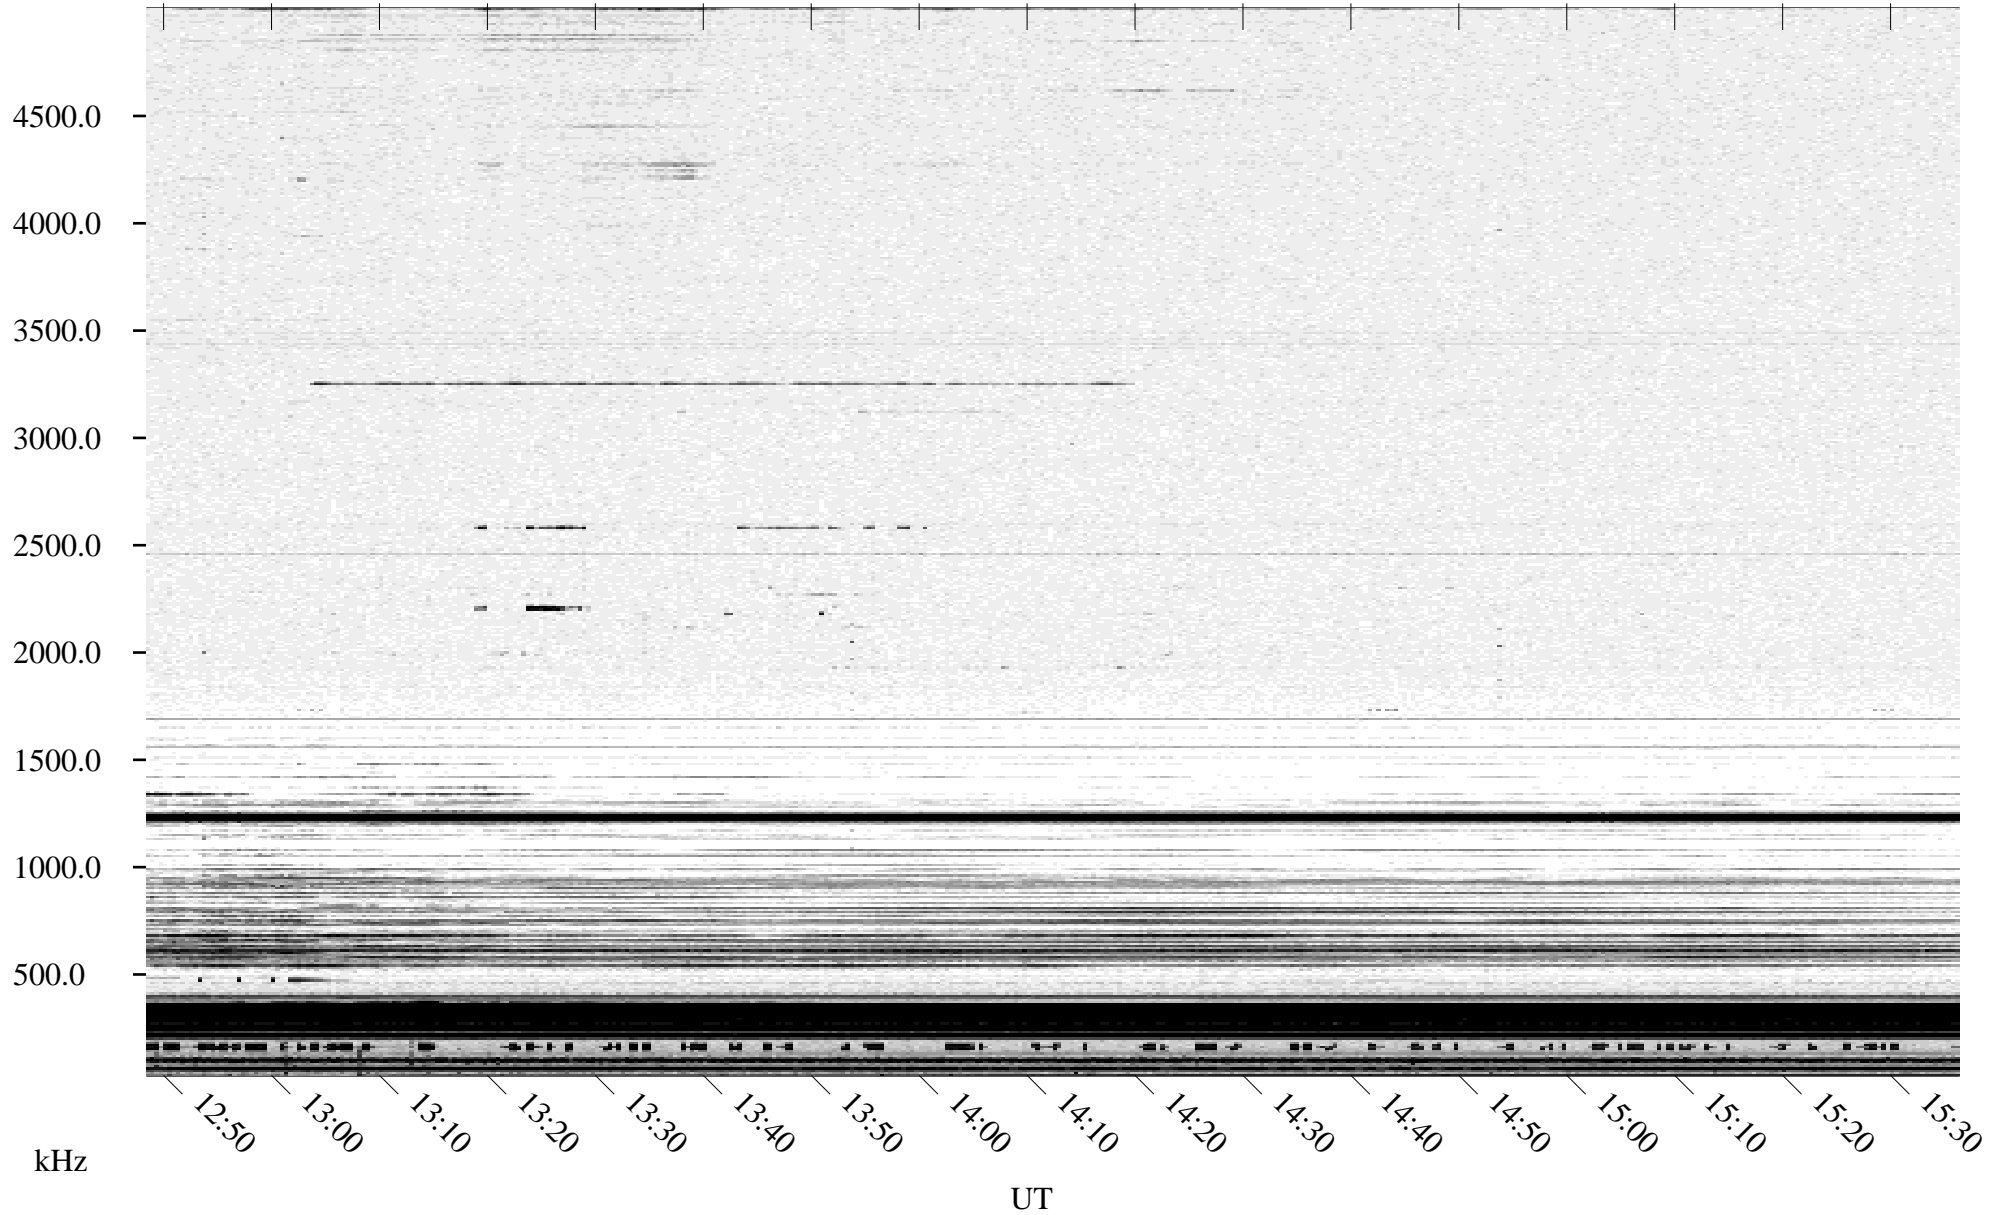

10/30/1994 Churchill, Manitoba

Linear Scale Black = 161 White = 15

ch94303l.r00m max_12

Page 1

10/30/1994 Churchill, Manitoba

Linear Scale Black = 161 White = 15

ch94303l.r00m max_12

Page 2

10/31/1994 Churchill, Manitoba

Linear Scale Black = 161 White = 15

ch94303l.r00m max_12

Page 3

10/31/1994 Churchill, Manitoba

Linear Scale Black = 161 White = 15

ch94303l.r00m max_12

Page 4

10/31/1994 Churchill, Manitoba

Linear Scale Black = 161 White = 15

ch94303l.r00m max_12

Page 5

10/31/1994 Churchill, Manitoba

Linear Scale Black = 161 White = 15

ch94303l.r00m max_12

Page 6

10/31/1994 Churchill, Manitoba

Linear Scale Black = 161 White = 15

ch94303l.r00m max_12

Page 7

10/31/1994 Churchill, Manitoba

Linear Scale Black = 161 White = 15

ch94303l.r00m max_12