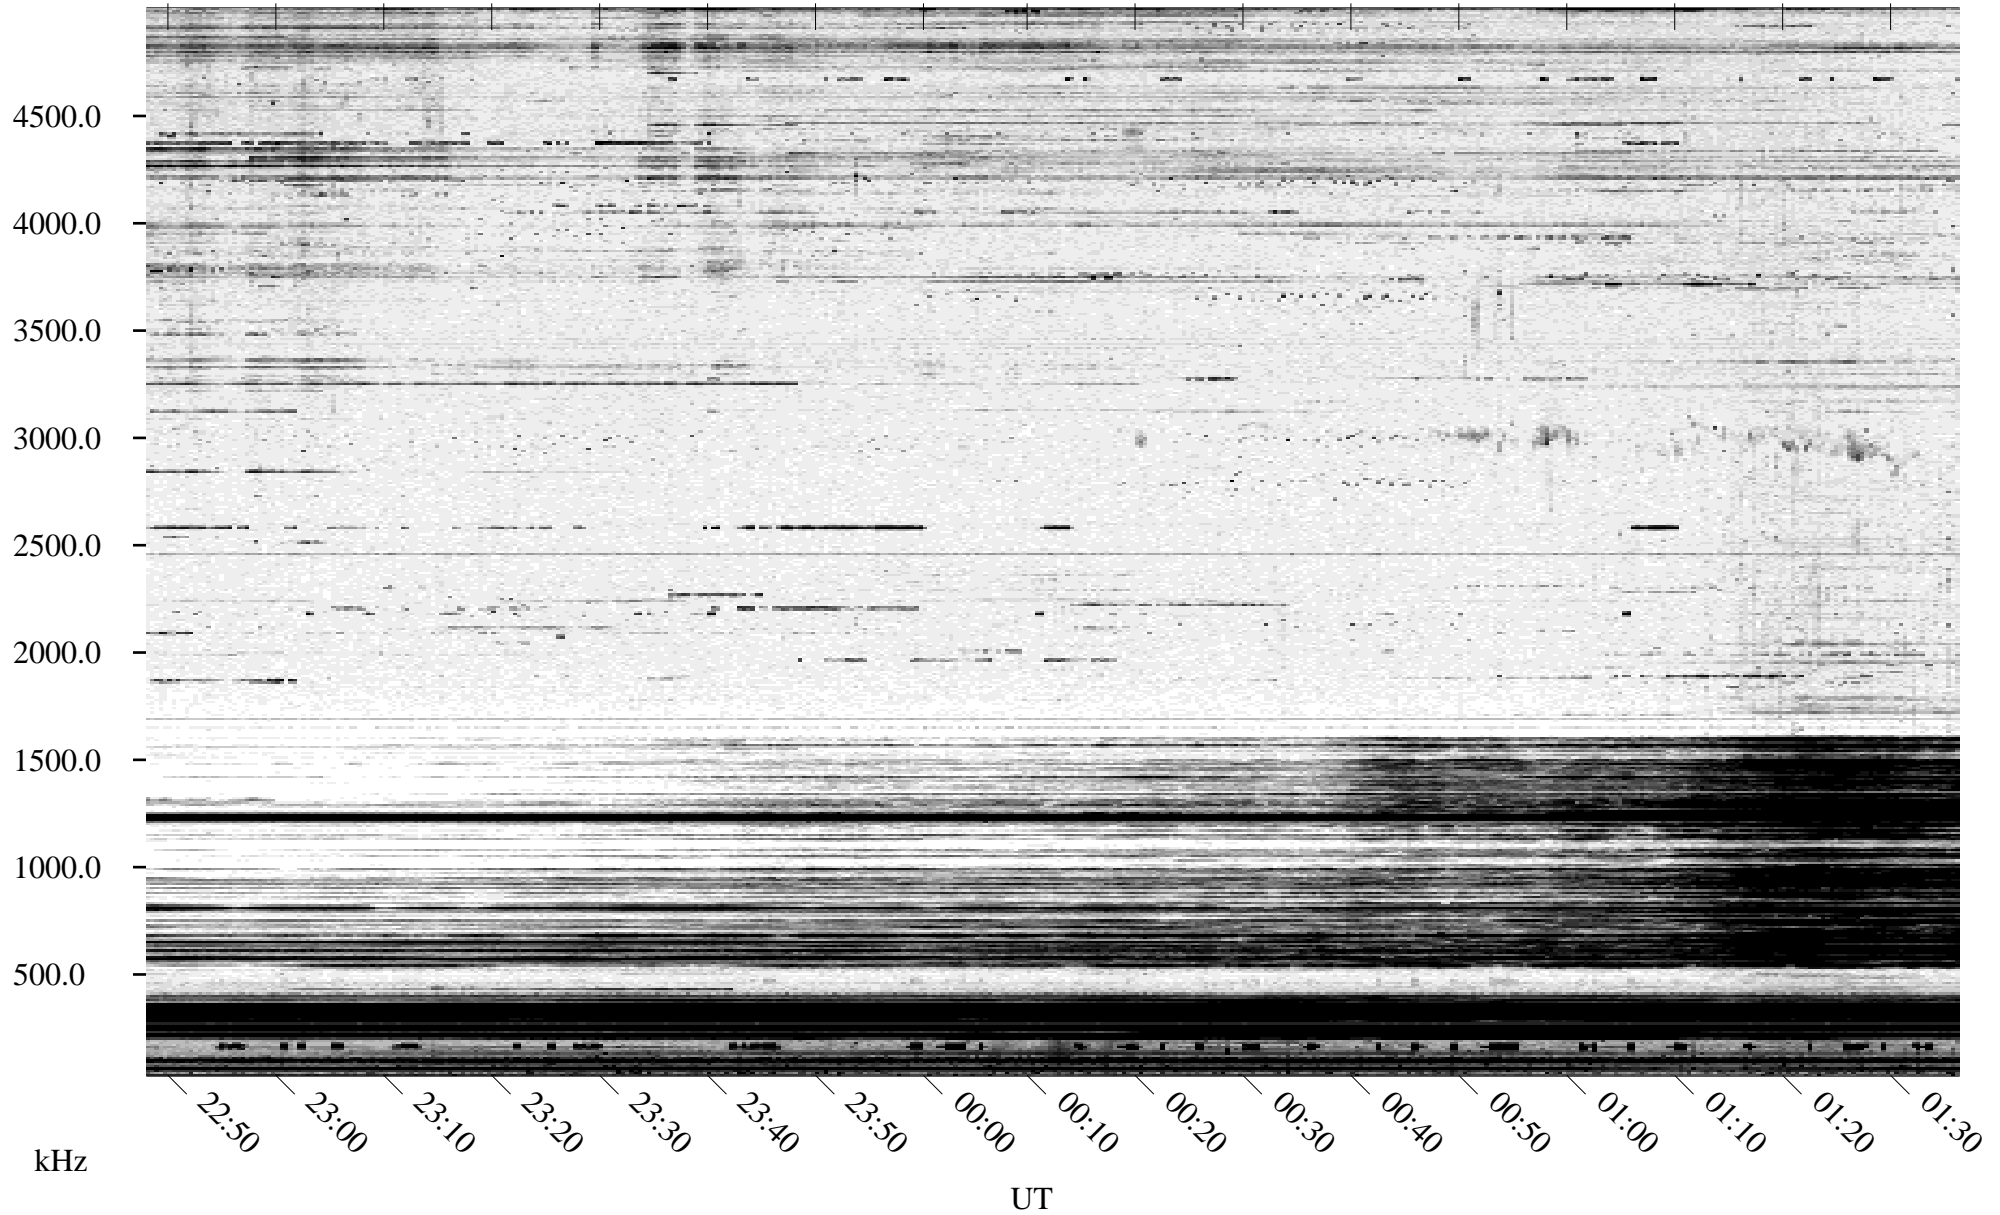

10/30/1994 Churchill, Manitoba

Linear Scale Black = 161 White = 15

ch94303l.r00m max_12

Page 1

10/30/1994 Churchill, Manitoba

Linear Scale Black = 161 White = 15

ch94303l.r00m max_12

Page 2

10/31/1994 Churchill, Manitoba

Linear Scale Black = 161 White = 15

ch94303l.r00m max_12

Page 3

10/31/1994 Churchill, Manitoba

Linear Scale Black = 161 White = 15

ch94303l.r00m max_12

Page 4

10/31/1994 Churchill, Manitoba

Linear Scale Black = 161 White = 15

ch94303l.r00m max_12

Page 5

10/31/1994 Churchill, Manitoba

Linear Scale Black = 161 White = 15

ch94303l.r00m max_12

Page 6

10/31/1994 Churchill, Manitoba

Linear Scale Black = 161 White = 15

ch94303l.r00m max_12

Page 7

10/31/1994 Churchill, Manitoba

Linear Scale Black = 161 White = 15

ch94303l.r00m max_12