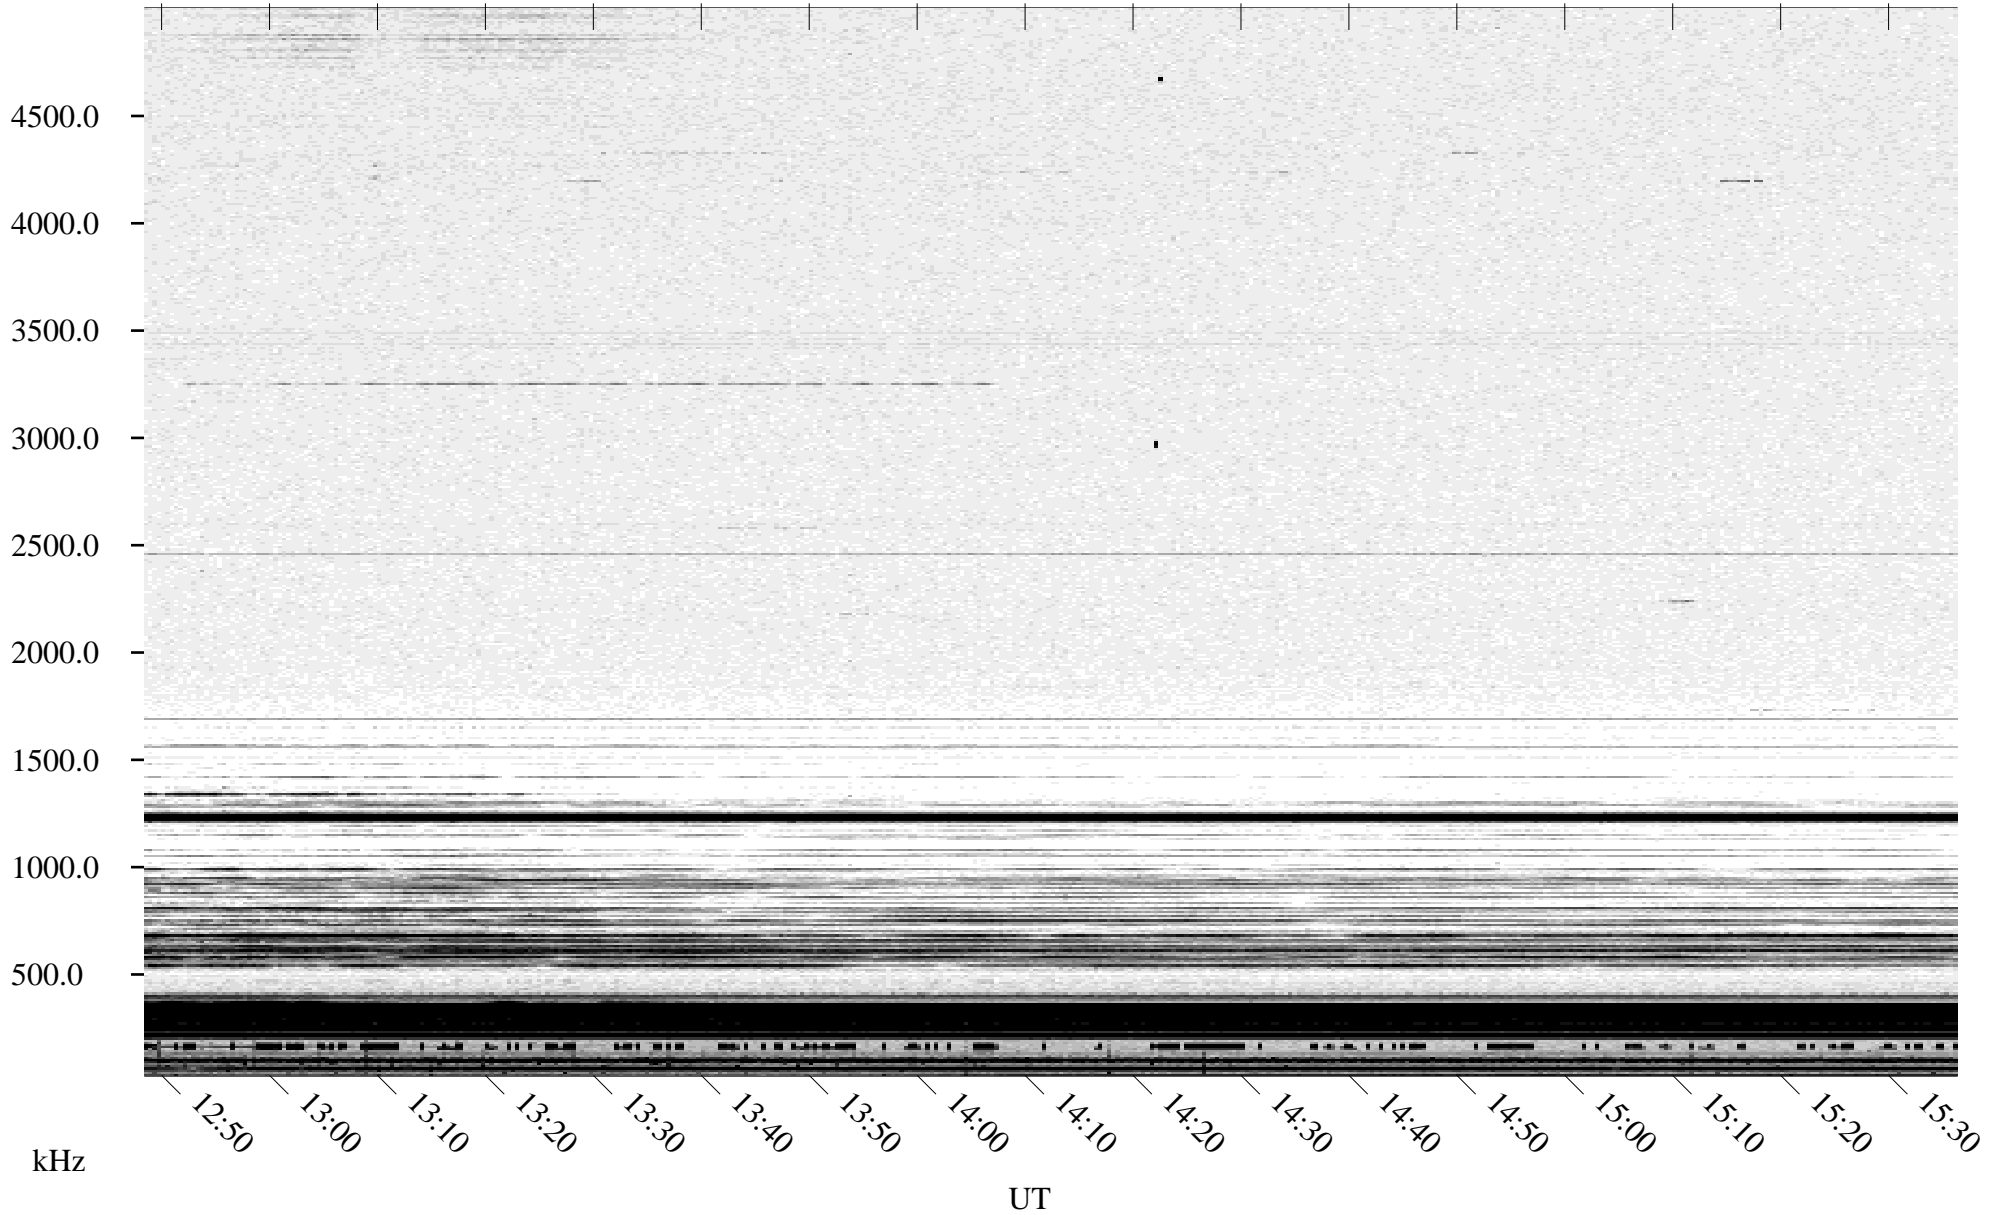

10/31/1994 Churchill, Manitoba

Linear Scale Black = 161 White = 15

ch94304l.r00m max_12

Page 1

10/31/1994 Churchill, Manitoba

Linear Scale Black = 161 White = 15

ch94304l.r00m max_12

Page 2

11/01/1994 Churchill, Manitoba

Linear Scale Black = 161 White = 15

ch94304l.r00m max_12

Page 3

11/01/1994 Churchill, Manitoba

Linear Scale Black = 161 White = 15

ch94304l.r00m max_12

Page 4

11/01/1994 Churchill, Manitoba

Linear Scale Black = 161 White = 15

ch94304l.r00m max_12

Page 5

11/01/1994 Churchill, Manitoba

Linear Scale Black = 161 White = 15

ch94304l.r00m max_12

Page 6

11/01/1994 Churchill, Manitoba

Linear Scale Black = 161 White = 15

ch94304l.r00m max_12

Page 7

11/01/1994 Churchill, Manitoba

Linear Scale Black = 161 White = 15

ch94304l.r00m max_12

Page 8