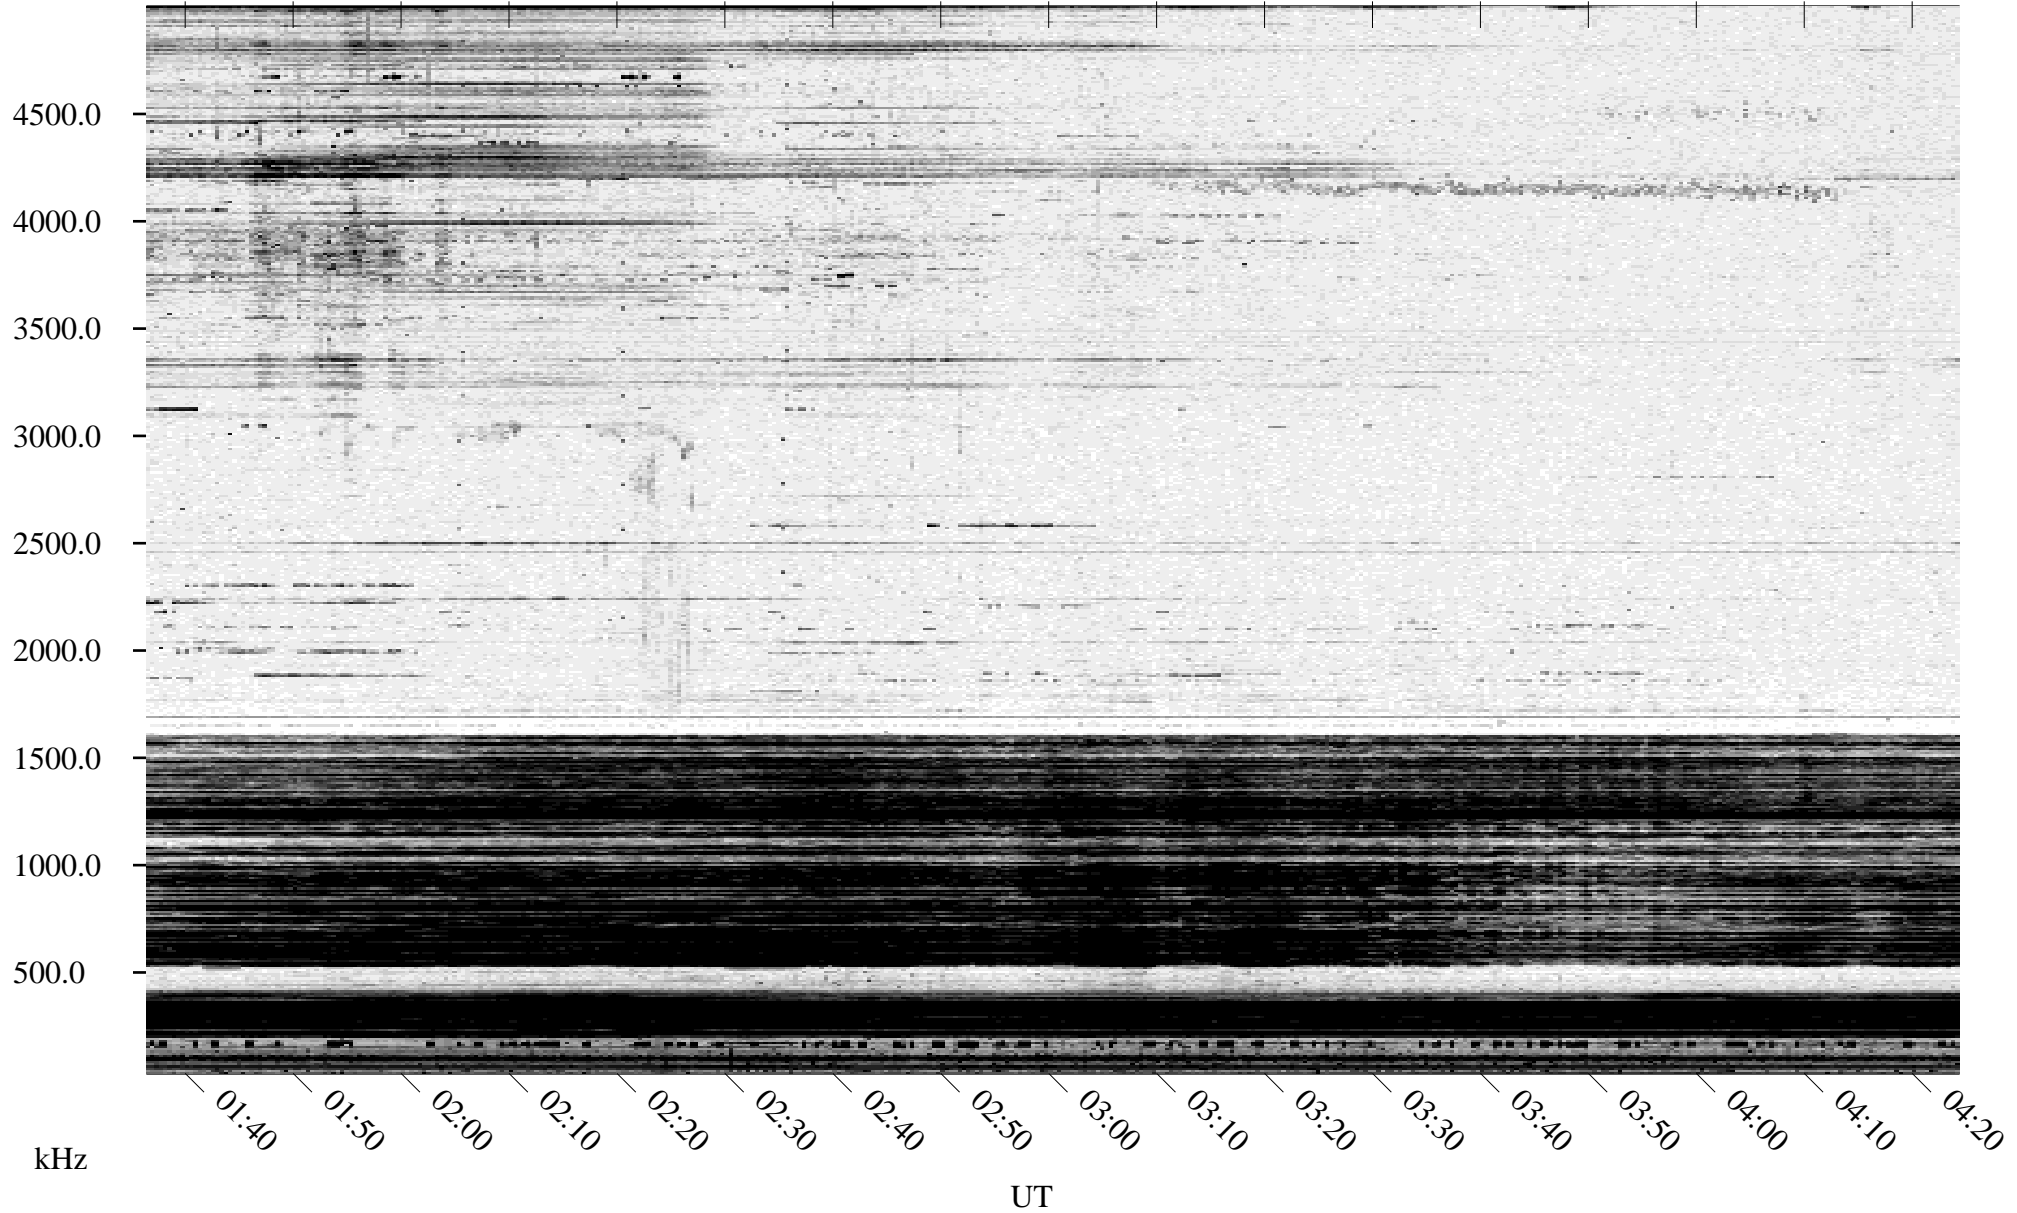

10/31/1994 Churchill, Manitoba

Linear Scale Black = 161 White = 15

ch94304l.r00m max_12

Page 1

10/31/1994 Churchill, Manitoba

Linear Scale Black = 161 White = 15

ch94304l.r00m max_12

Page 2

11/01/1994 Churchill, Manitoba

Linear Scale Black = 161 White = 15

ch94304l.r00m max_12

Page 3

11/01/1994 Churchill, Manitoba

Linear Scale Black = 161 White = 15

ch94304l.r00m max_12

Page 4

11/01/1994 Churchill, Manitoba

Linear Scale Black = 161 White = 15

ch94304l.r00m max_12

Page 5

11/01/1994 Churchill, Manitoba

Linear Scale Black = 161 White = 15

ch94304l.r00m max_12

Page 6

11/01/1994 Churchill, Manitoba

Linear Scale Black = 161 White = 15

ch94304l.r00m max_12

Page 7

11/01/1994 Churchill, Manitoba

Linear Scale Black = 161 White = 15

ch94304l.r00m max_12

Page 8