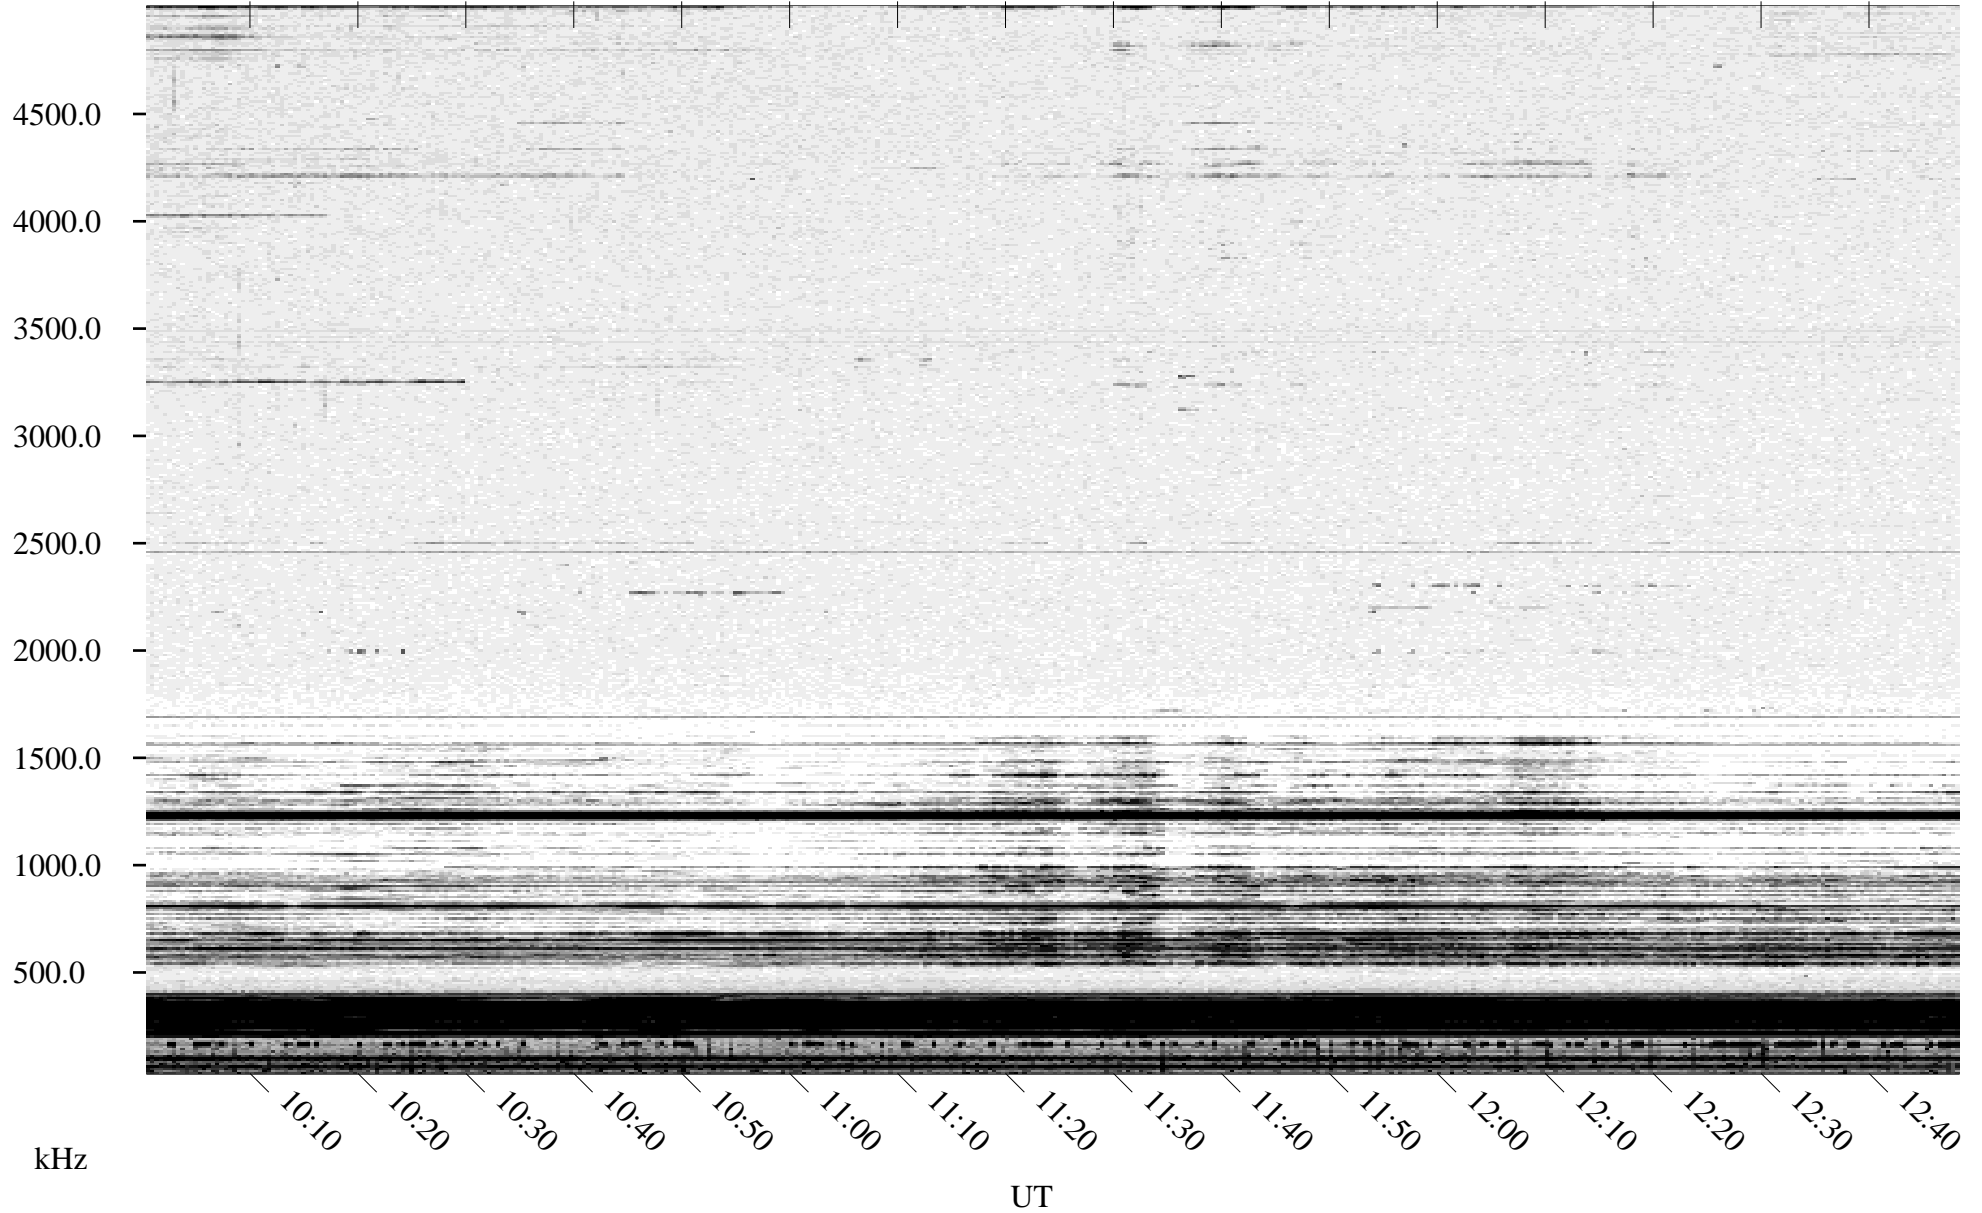

10/31/1994 Churchill, Manitoba

Linear Scale Black = 161 White = 15

ch94304l.r00m max_12

Page 1

10/31/1994 Churchill, Manitoba

Linear Scale Black = 161 White = 15

ch94304l.r00m max_12

Page 2

11/01/1994 Churchill, Manitoba

Linear Scale Black = 161 White = 15

ch94304l.r00m max_12

Page 3

11/01/1994 Churchill, Manitoba

Linear Scale Black = 161 White = 15

ch94304l.r00m max_12

Page 4

11/01/1994 Churchill, Manitoba

Linear Scale Black = 161 White = 15

ch94304l.r00m max_12

Page 5

11/01/1994 Churchill, Manitoba

Linear Scale Black = 161 White = 15

ch94304l.r00m max_12

Page 6

11/01/1994 Churchill, Manitoba

Linear Scale Black = 161 White = 15

ch94304l.r00m max_12

Page 7

11/01/1994 Churchill, Manitoba

Linear Scale Black = 161 White = 15

ch94304l.r00m max_12

Page 8