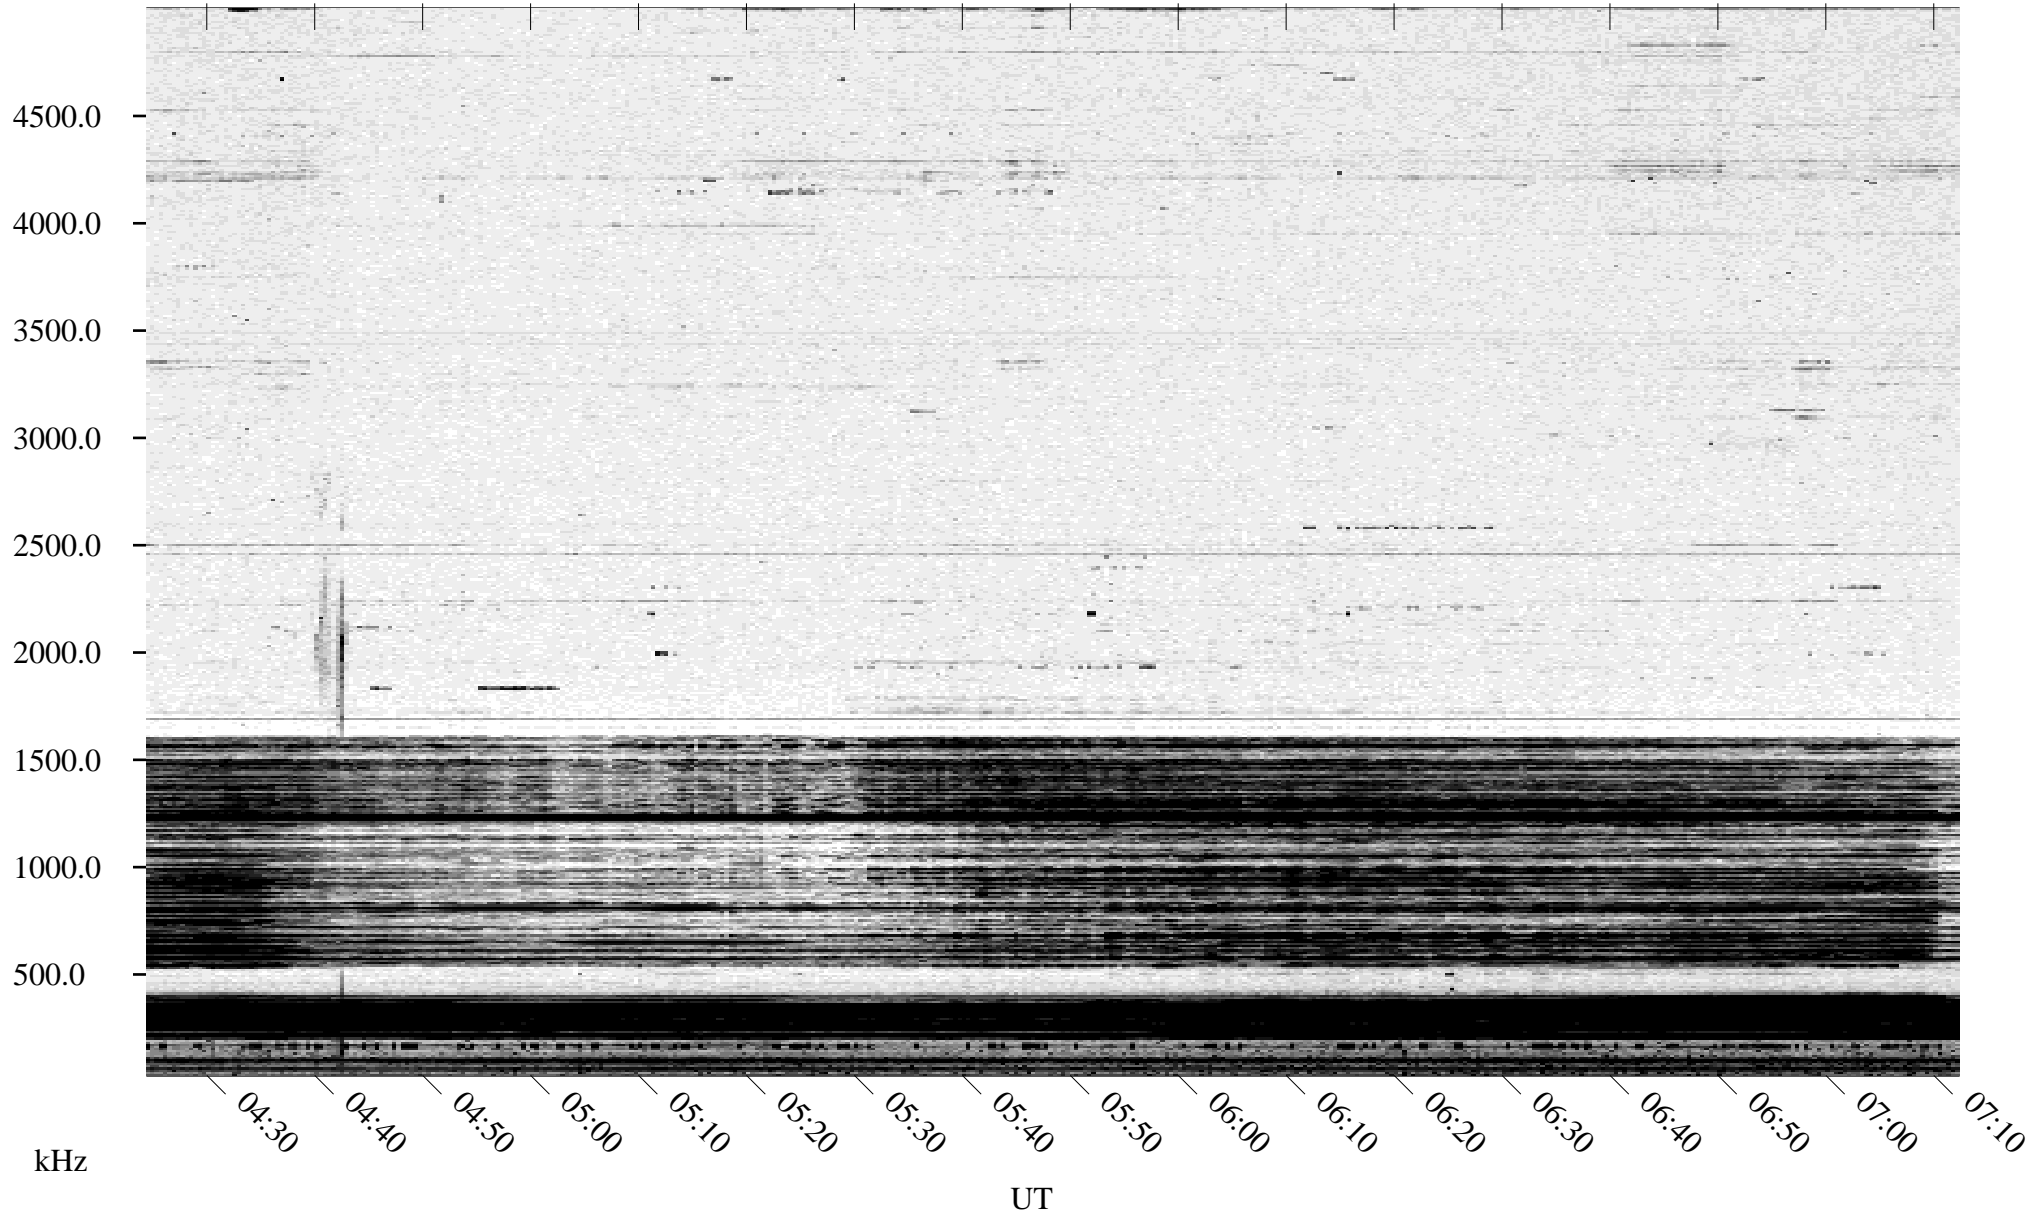

10/31/1994 Churchill, Manitoba

Linear Scale Black = 161 White = 15

ch94304l.r00m max_12

Page 1

10/31/1994 Churchill, Manitoba

Linear Scale Black = 161 White = 15

ch94304l.r00m max_12

Page 2

11/01/1994 Churchill, Manitoba

Linear Scale Black = 161 White = 15

ch94304l.r00m max_12

Page 3

11/01/1994 Churchill, Manitoba

Linear Scale Black = 161 White = 15

ch94304l.r00m max_12

Page 4

11/01/1994 Churchill, Manitoba

Linear Scale Black = 161 White = 15

ch94304l.r00m max_12

Page 5

11/01/1994 Churchill, Manitoba

Linear Scale Black = 161 White = 15

ch94304l.r00m max_12

Page 6

11/01/1994 Churchill, Manitoba

Linear Scale Black = 161 White = 15

ch94304l.r00m max_12

Page 7

11/01/1994 Churchill, Manitoba

Linear Scale Black = 161 White = 15

ch94304l.r00m max_12

Page 8