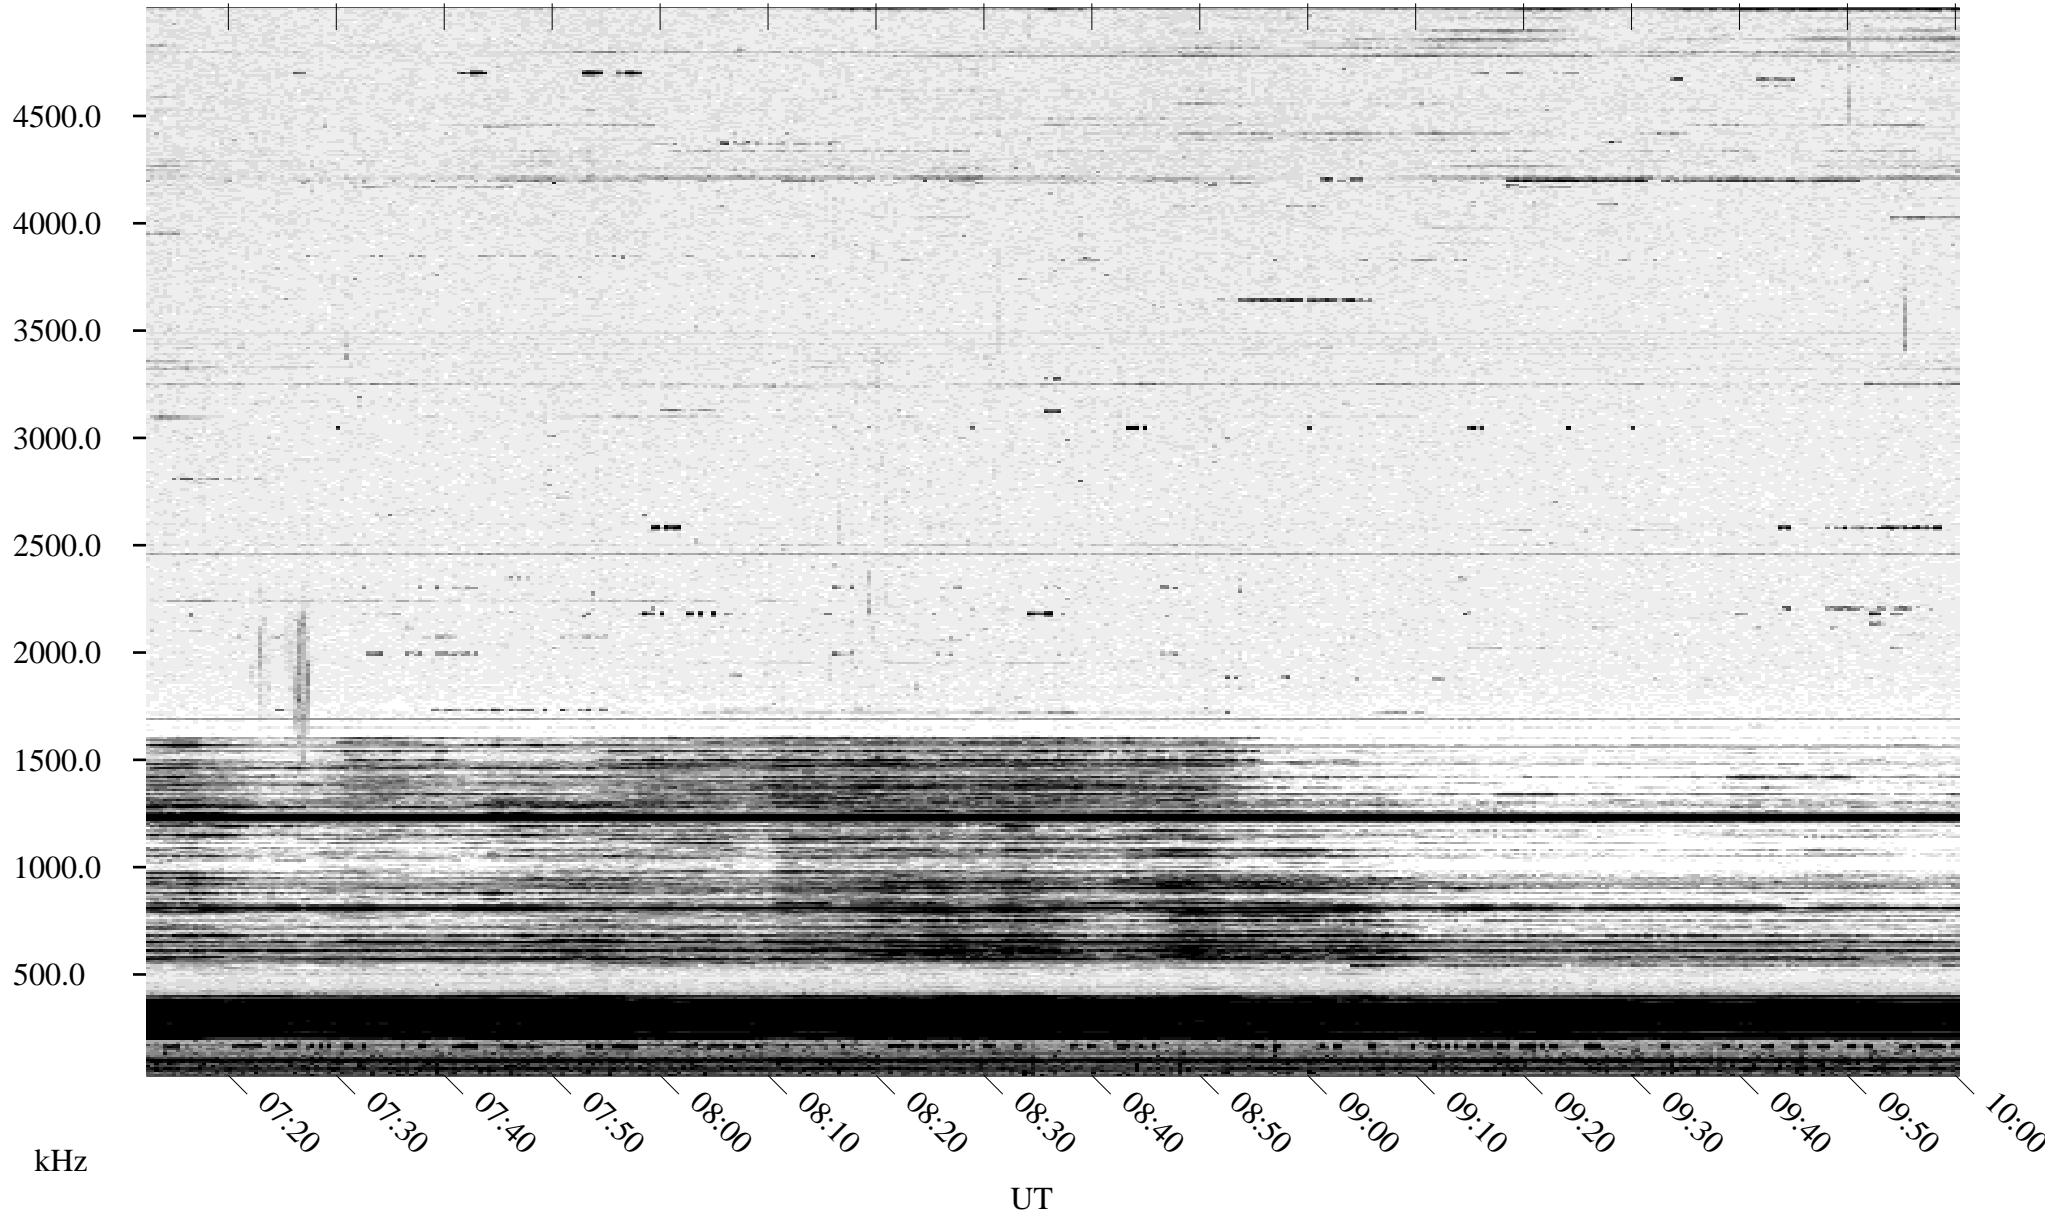

10/31/1994 Churchill, Manitoba

Linear Scale Black = 161 White = 15

ch94304l.r00m max_12

Page 1

10/31/1994 Churchill, Manitoba

Linear Scale Black = 161 White = 15

ch94304l.r00m max_12

Page 2

11/01/1994 Churchill, Manitoba

Linear Scale Black = 161 White = 15

ch94304l.r00m max_12

Page 3

11/01/1994 Churchill, Manitoba

Linear Scale Black = 161 White = 15

ch94304l.r00m max_12

Page 4

11/01/1994 Churchill, Manitoba

Linear Scale Black = 161 White = 15

ch94304l.r00m max_12

Page 5

11/01/1994 Churchill, Manitoba

Linear Scale Black = 161 White = 15

ch94304l.r00m max_12

Page 6

11/01/1994 Churchill, Manitoba

Linear Scale Black = 161 White = 15

ch94304l.r00m max_12

Page 7

11/01/1994 Churchill, Manitoba

Linear Scale Black = 161 White = 15

ch94304l.r00m max_12

Page 8