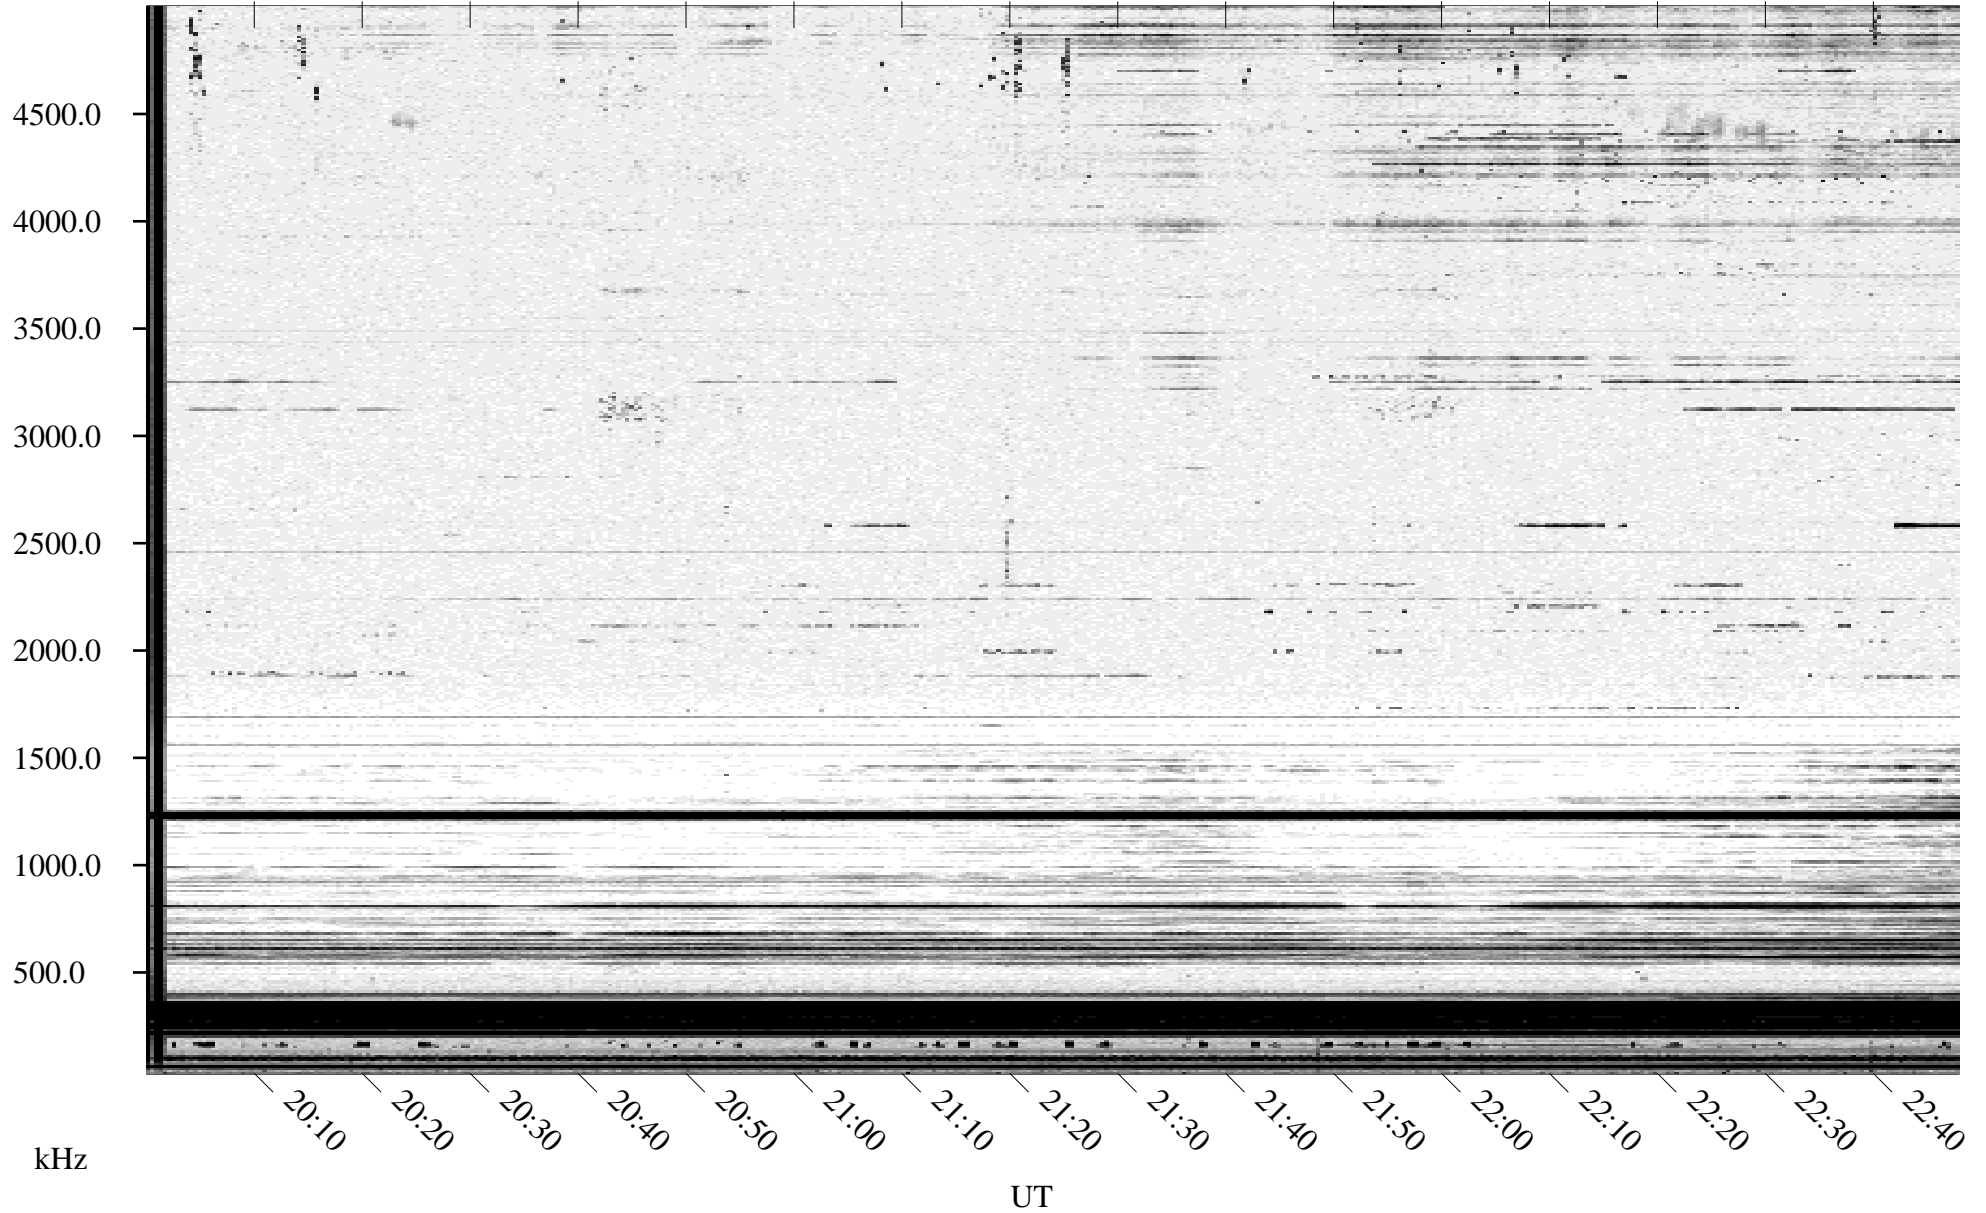

10/31/1994 Churchill, Manitoba

Linear Scale Black = 161 White = 15

ch94304l.r00m max_12

Page 1

10/31/1994 Churchill, Manitoba

Linear Scale Black = 161 White = 15

ch94304l.r00m max_12

Page 2

11/01/1994 Churchill, Manitoba

Linear Scale Black = 161 White = 15

ch94304l.r00m max_12

Page 3

11/01/1994 Churchill, Manitoba

Linear Scale Black = 161 White = 15

ch94304l.r00m max_12

Page 4

11/01/1994 Churchill, Manitoba

Linear Scale Black = 161 White = 15

ch94304l.r00m max_12

Page 5

11/01/1994 Churchill, Manitoba

Linear Scale Black = 161 White = 15

ch94304l.r00m max_12

Page 6

11/01/1994 Churchill, Manitoba

Linear Scale Black = 161 White = 15

ch94304l.r00m max_12

Page 7

11/01/1994 Churchill, Manitoba

Linear Scale Black = 161 White = 15

ch94304l.r00m max_12

Page 8