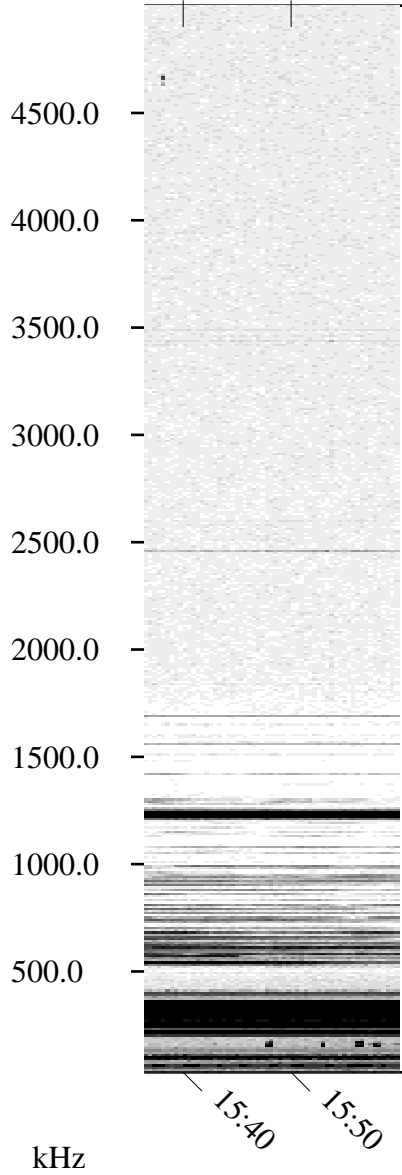

11/01/1994 Churchill, Manitoba

Linear Scale Black = 161 White = 15

ch943051.r00m max_12

Page 1

11/01/1994 Churchill, Manitoba

Linear Scale Black = 161 White = 15

ch94305l.r00m max_12

Page 2

11/02/1994 Churchill, Manitoba

Linear Scale Black = 161 White = 15

ch943051.r00m max_12

Page 3

11/02/1994 Churchill, Manitoba

Linear Scale Black = 161 White = 15

ch943051.r00m max_12

Page 4

11/02/1994 Churchill, Manitoba

Linear Scale Black = 161 White = 15

ch943051.r00m max_12

Page 5

11/02/1994 Churchill, Manitoba

Linear Scale Black = 161 White = 15

ch943051.r00m max_12

Page 6

11/02/1994 Churchill, Manitoba

Linear Scale Black = 161 White = 15

ch943051.r00m max_12

Page 7

11/02/1994 Churchill, Manitoba

Linear Scale Black = 161 White = 15

ch943051.r00m max_12

UT