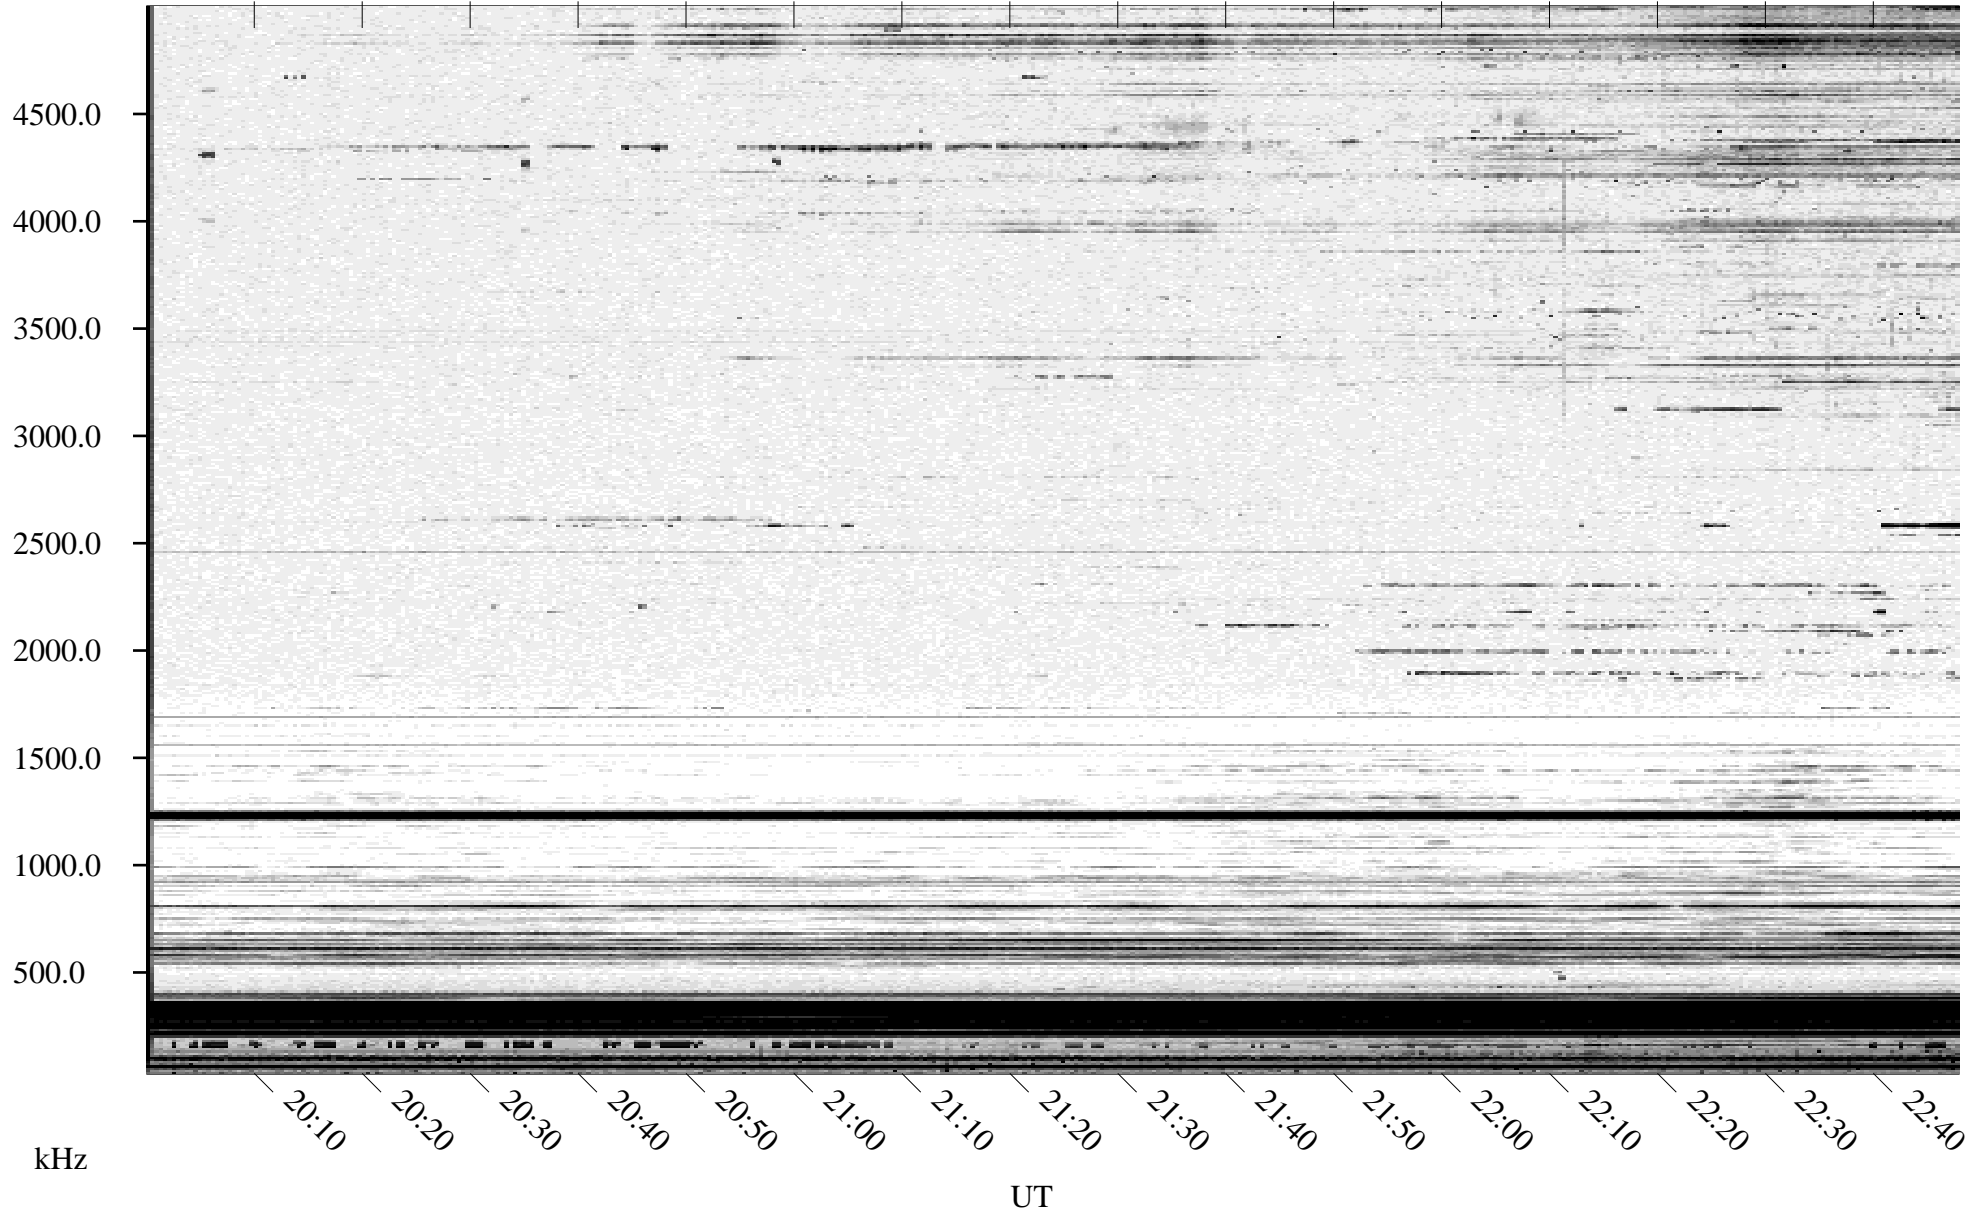

11/01/1994 Churchill, Manitoba

Linear Scale Black = 161 White = 15

ch943051.r00m max_12

Page 1

11/01/1994 Churchill, Manitoba

Linear Scale Black = 161 White = 15

ch94305l.r00m max_12

Page 2

11/02/1994 Churchill, Manitoba

Linear Scale Black = 161 White = 15

ch943051.r00m max_12

Page 3

11/02/1994 Churchill, Manitoba

Linear Scale Black = 161 White = 15

ch943051.r00m max_12

Page 4

11/02/1994 Churchill, Manitoba

Linear Scale Black = 161 White = 15

ch943051.r00m max_12

Page 5

11/02/1994 Churchill, Manitoba

Linear Scale Black = 161 White = 15

ch943051.r00m max_12

Page 6

11/02/1994 Churchill, Manitoba

Linear Scale Black = 161 White = 15

ch943051.r00m max_12

Page 7

11/02/1994 Churchill, Manitoba

Linear Scale Black = 161 White = 15

ch943051.r00m max_12

UT