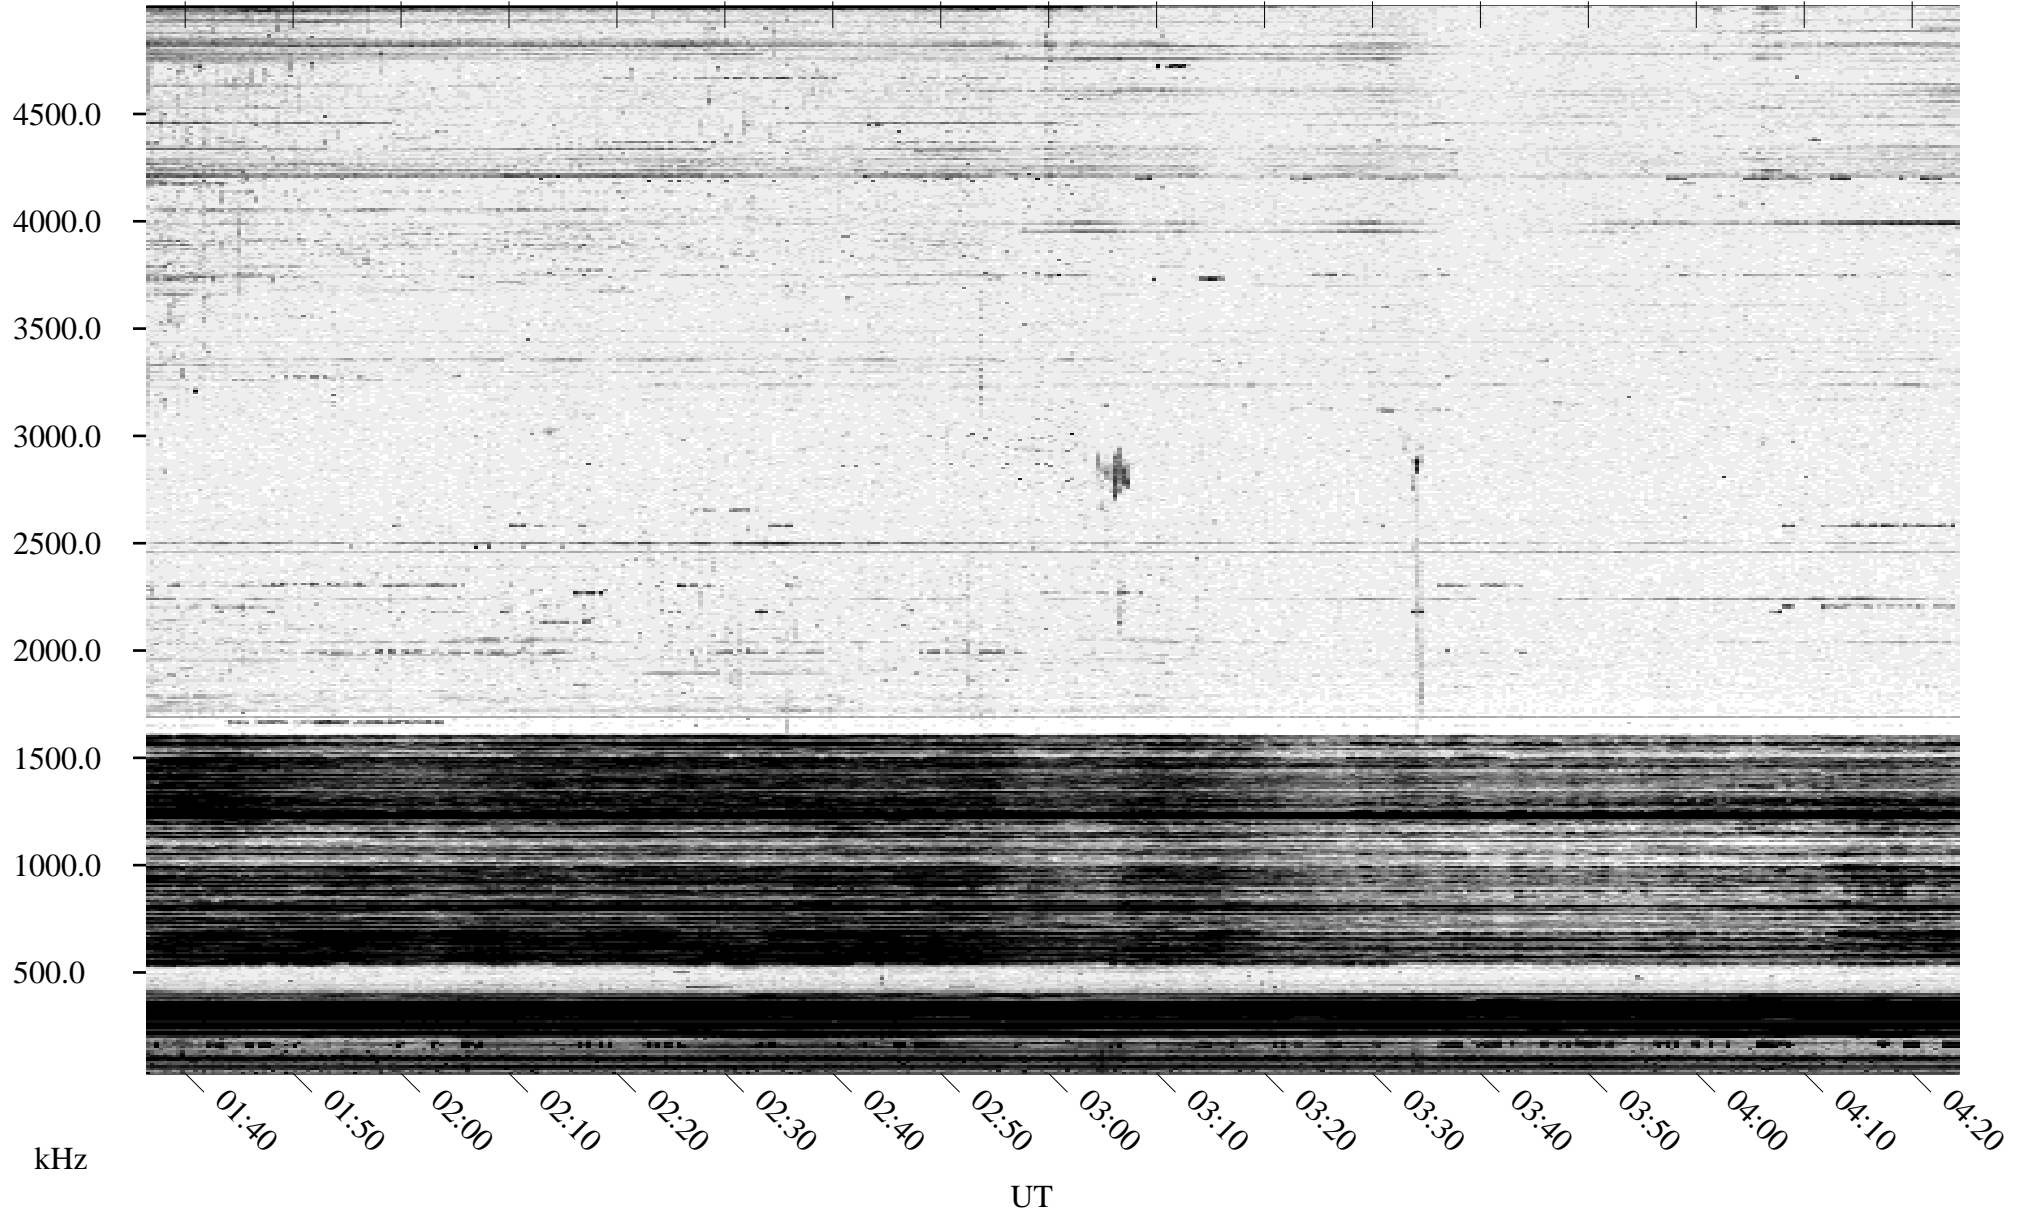

11/01/1994 Churchill, Manitoba

Linear Scale Black = 161 White = 15

ch943051.r00m max_12

Page 1

11/01/1994 Churchill, Manitoba

Linear Scale Black = 161 White = 15

ch94305l.r00m max_12

Page 2

11/02/1994 Churchill, Manitoba

Linear Scale Black = 161 White = 15

ch943051.r00m max_12

Page 3

11/02/1994 Churchill, Manitoba

Linear Scale Black = 161 White = 15

ch943051.r00m max_12

Page 4

11/02/1994 Churchill, Manitoba

Linear Scale Black = 161 White = 15

ch943051.r00m max_12

Page 5

11/02/1994 Churchill, Manitoba

Linear Scale Black = 161 White = 15

ch943051.r00m max_12

Page 6

11/02/1994 Churchill, Manitoba

Linear Scale Black = 161 White = 15

ch943051.r00m max_12

Page 7

11/02/1994 Churchill, Manitoba

Linear Scale Black = 161 White = 15

ch943051.r00m max_12

UT