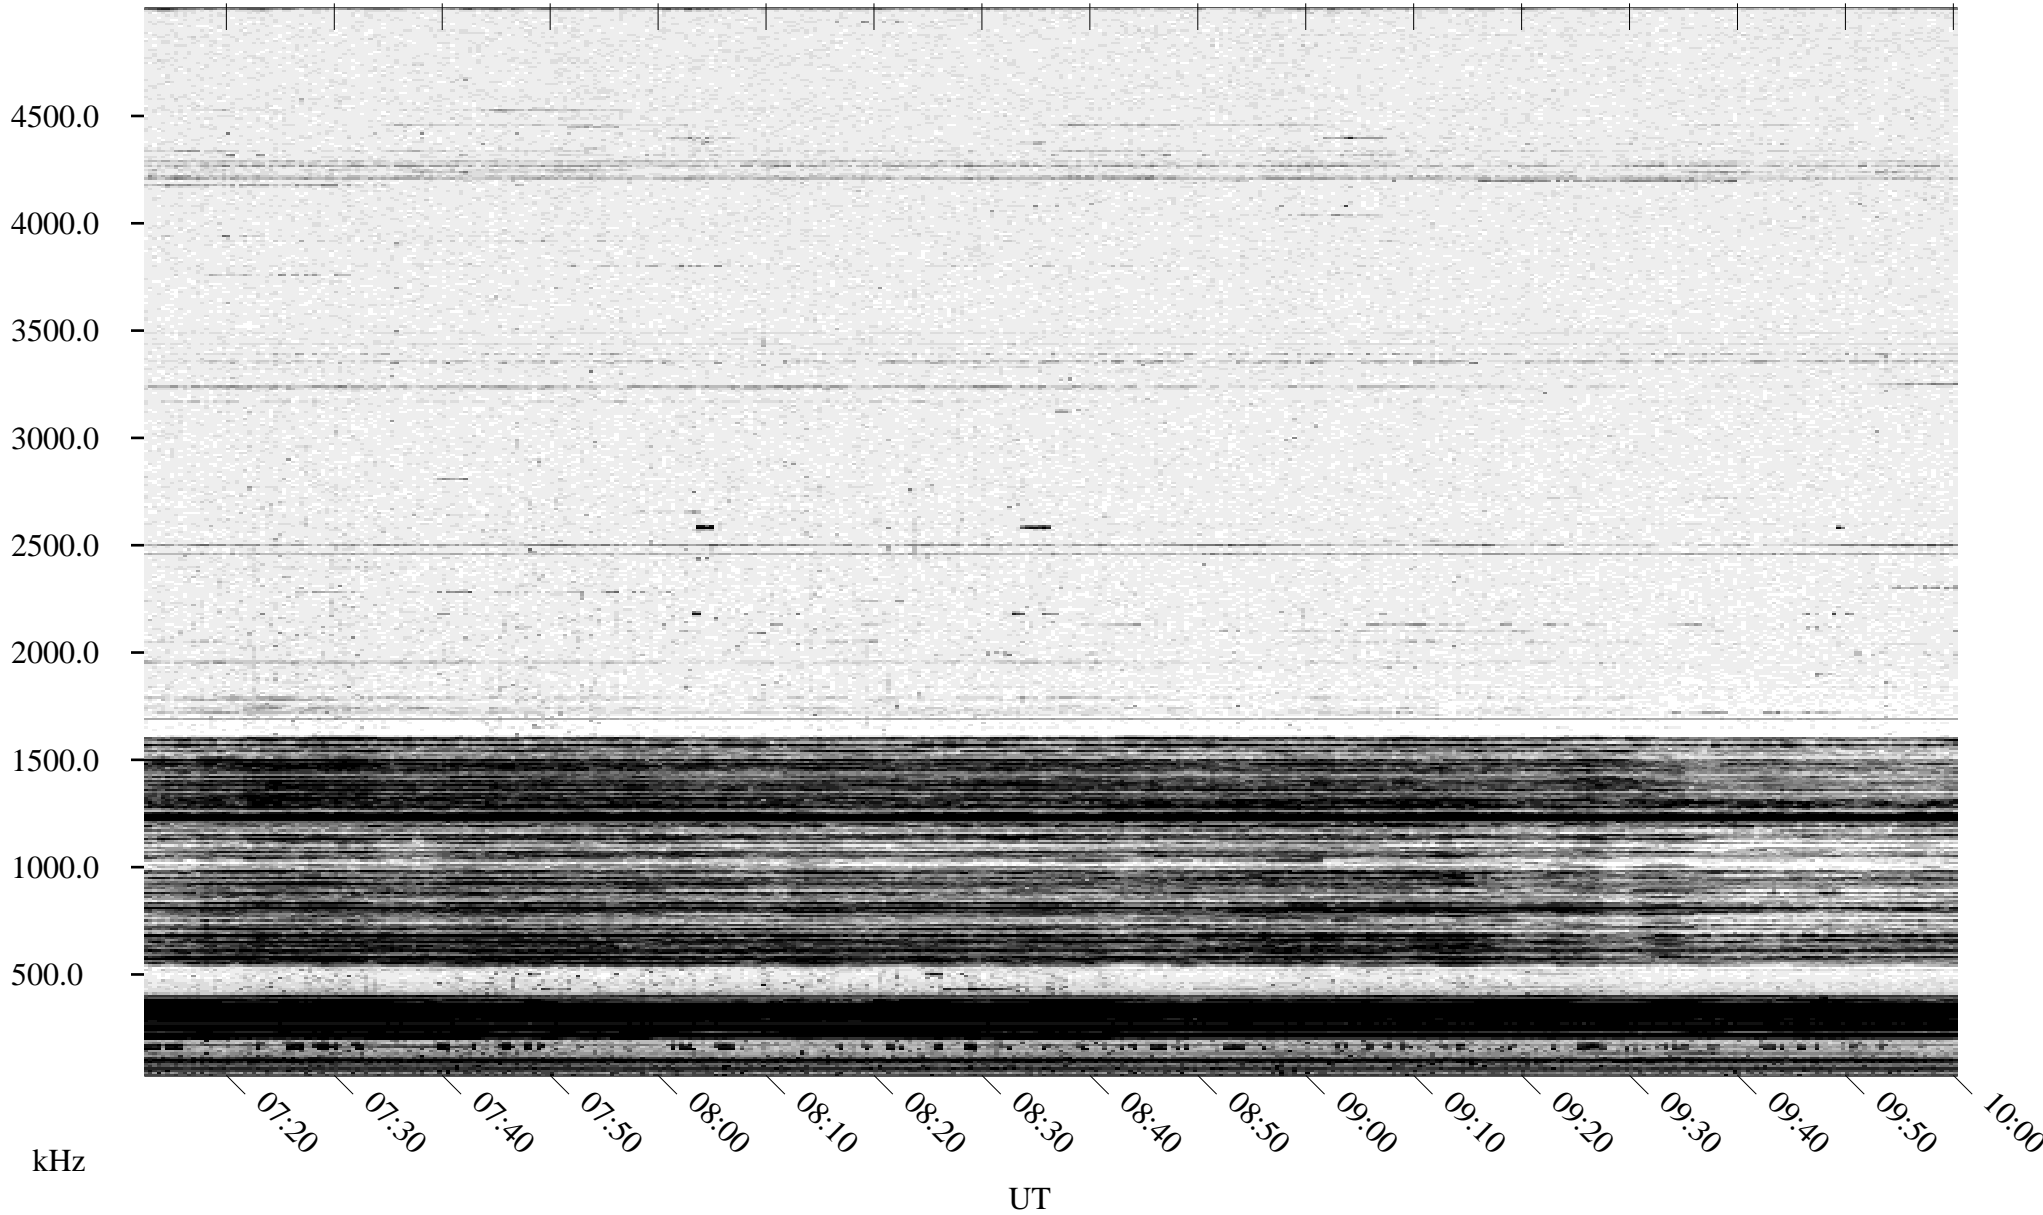

11/01/1994 Churchill, Manitoba

Linear Scale Black = 161 White = 15

ch943051.r00m max_12

Page 1

11/01/1994 Churchill, Manitoba

Linear Scale Black = 161 White = 15

ch94305l.r00m max_12

Page 2

11/02/1994 Churchill, Manitoba

Linear Scale Black = 161 White = 15

ch943051.r00m max_12

Page 3

11/02/1994 Churchill, Manitoba

Linear Scale Black = 161 White = 15

ch943051.r00m max_12

Page 4

11/02/1994 Churchill, Manitoba

Linear Scale Black = 161 White = 15

ch943051.r00m max_12

Page 5

11/02/1994 Churchill, Manitoba

Linear Scale Black = 161 White = 15

ch943051.r00m max_12

Page 6

11/02/1994 Churchill, Manitoba

Linear Scale Black = 161 White = 15

ch943051.r00m max_12

Page 7

11/02/1994 Churchill, Manitoba

Linear Scale Black = 161 White = 15

ch943051.r00m max_12

UT