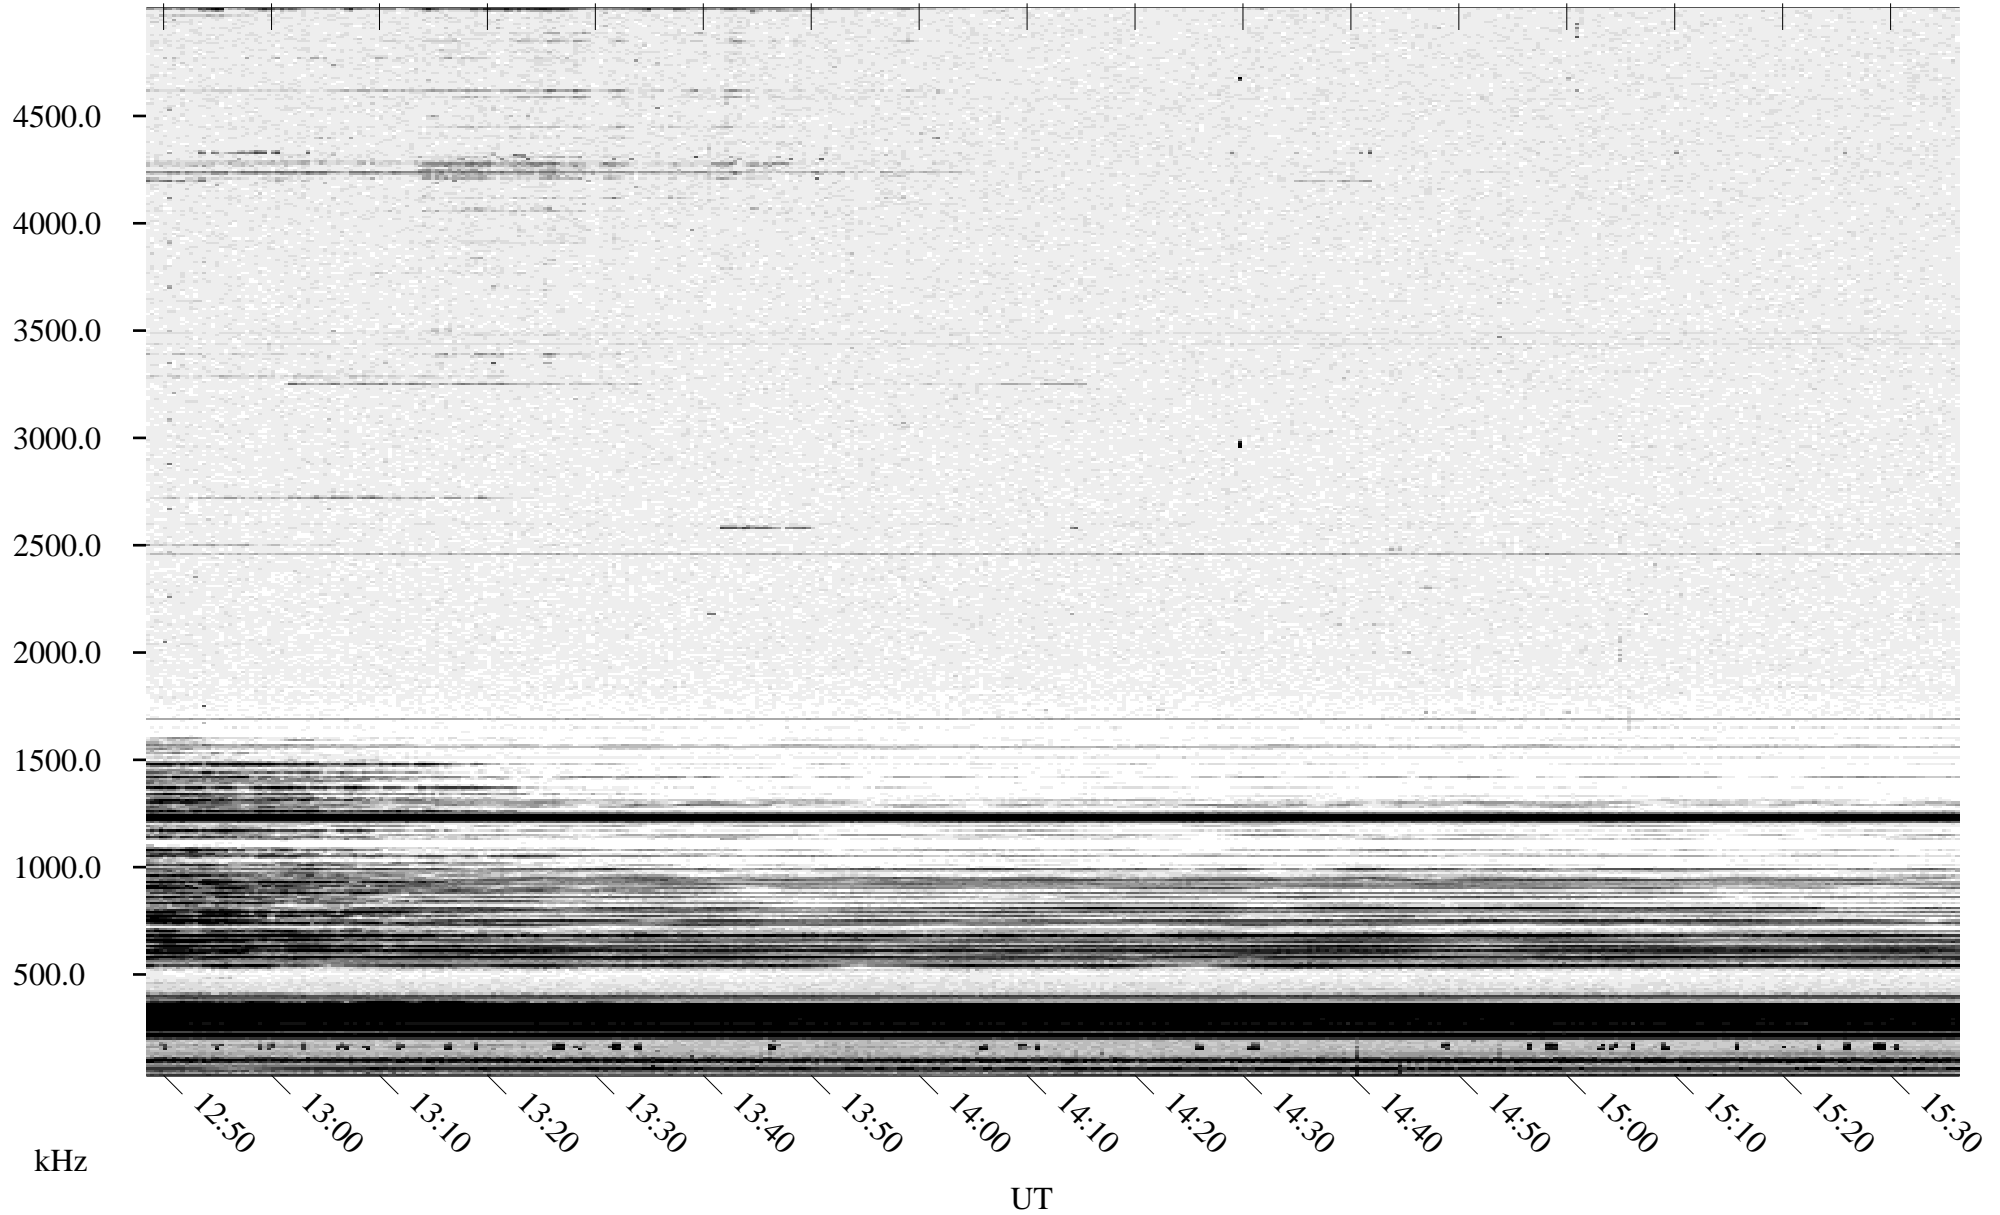

11/01/1994 Churchill, Manitoba

Linear Scale Black = 161 White = 15

ch943051.r00m max_12

Page 1

11/01/1994 Churchill, Manitoba

Linear Scale Black = 161 White = 15

ch94305l.r00m max_12

Page 2

11/02/1994 Churchill, Manitoba

Linear Scale Black = 161 White = 15

ch943051.r00m max_12

Page 3

11/02/1994 Churchill, Manitoba

Linear Scale Black = 161 White = 15

ch943051.r00m max_12

Page 4

11/02/1994 Churchill, Manitoba

Linear Scale Black = 161 White = 15

ch943051.r00m max_12

Page 5

11/02/1994 Churchill, Manitoba

Linear Scale Black = 161 White = 15

ch943051.r00m max_12

Page 6

11/02/1994 Churchill, Manitoba

Linear Scale Black = 161 White = 15

ch943051.r00m max_12

Page 7

11/02/1994 Churchill, Manitoba

Linear Scale Black = 161 White = 15

ch943051.r00m max_12

UT