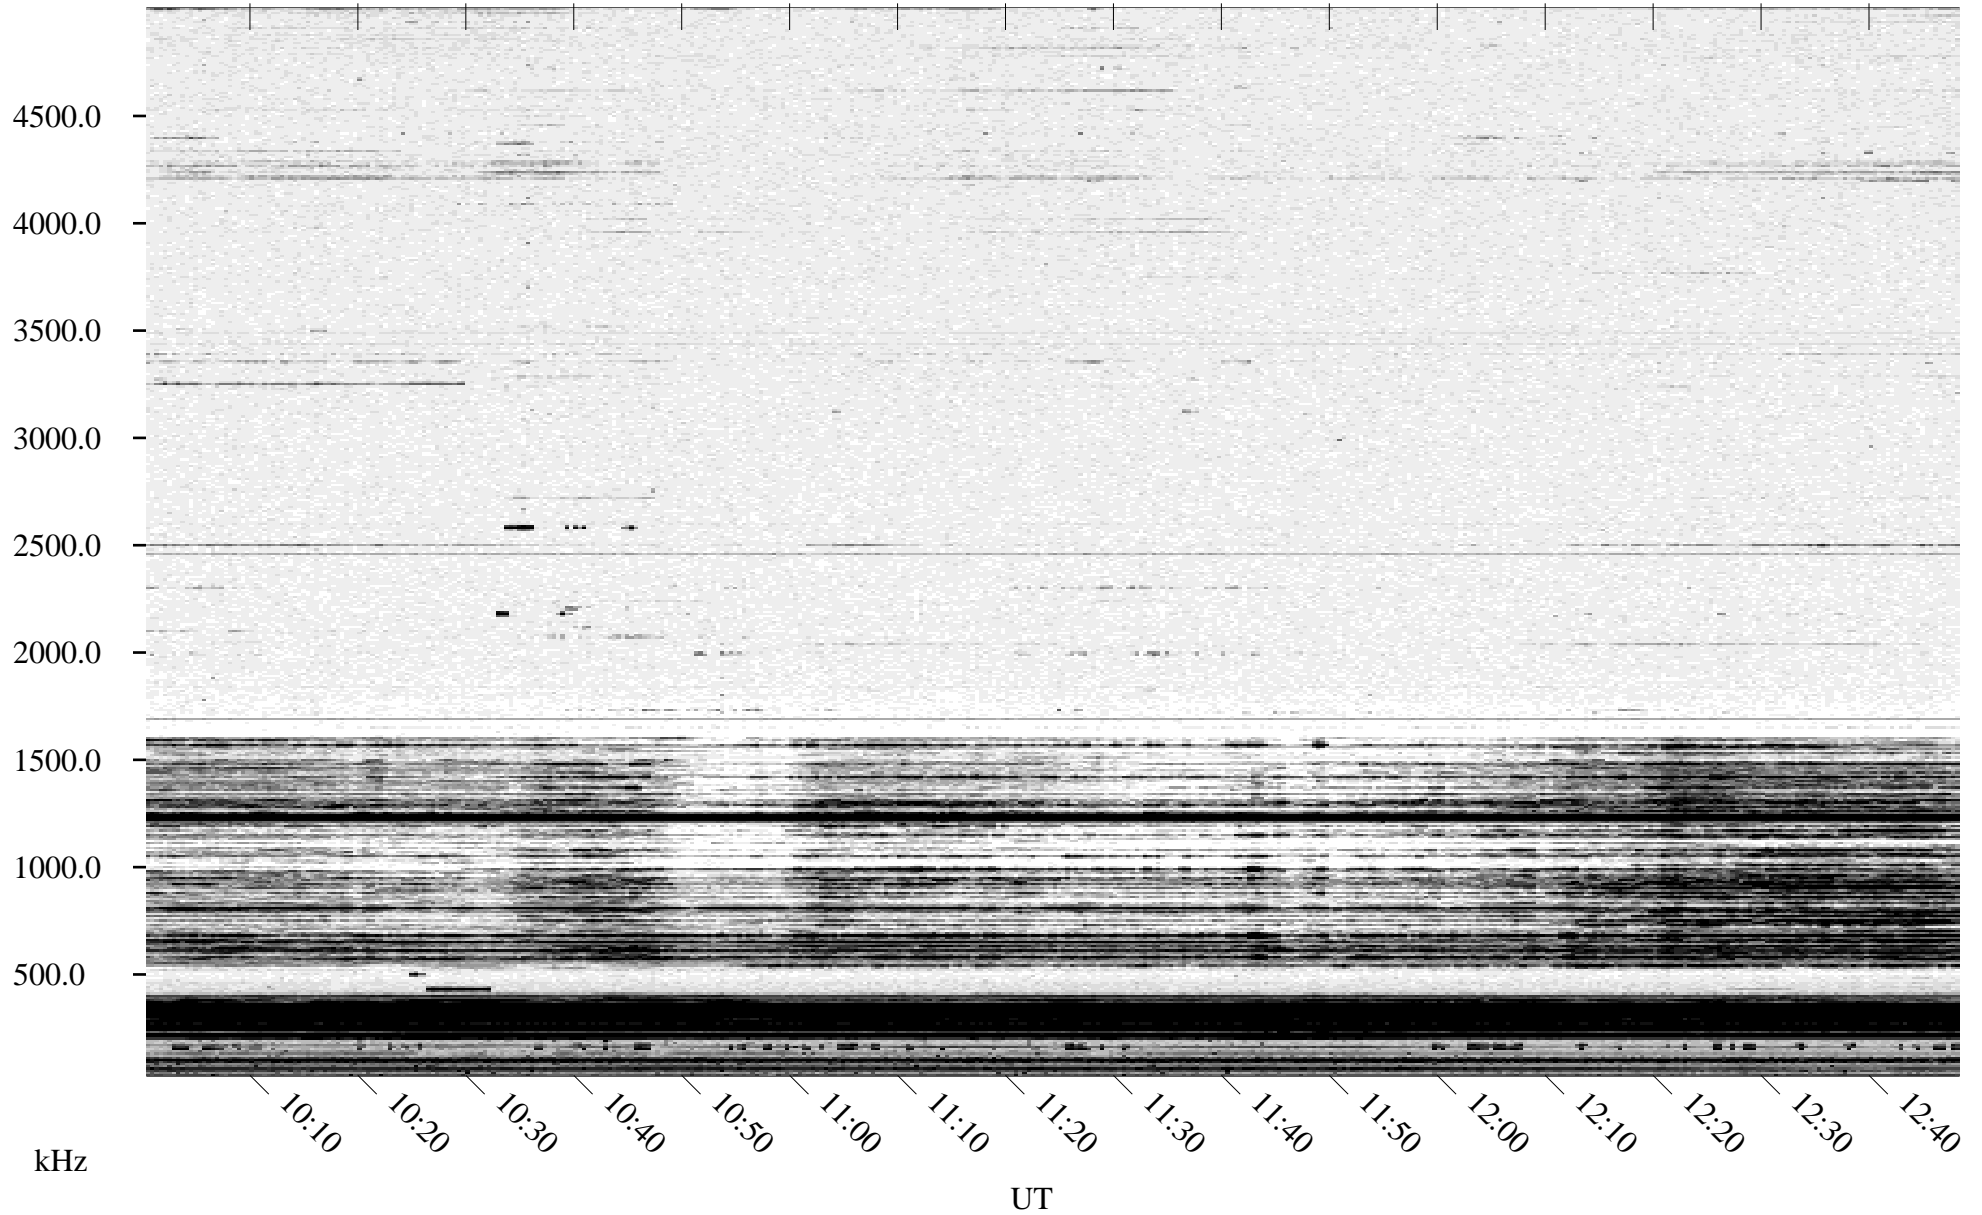

11/01/1994 Churchill, Manitoba

Linear Scale Black = 161 White = 15

ch943051.r00m max_12

Page 1

11/01/1994 Churchill, Manitoba

Linear Scale Black = 161 White = 15

ch94305l.r00m max_12

Page 2

11/02/1994 Churchill, Manitoba

Linear Scale Black = 161 White = 15

ch943051.r00m max_12

Page 3

11/02/1994 Churchill, Manitoba

Linear Scale Black = 161 White = 15

ch943051.r00m max_12

Page 4

11/02/1994 Churchill, Manitoba

Linear Scale Black = 161 White = 15

ch943051.r00m max_12

Page 5

11/02/1994 Churchill, Manitoba

Linear Scale Black = 161 White = 15

ch943051.r00m max_12

Page 6

11/02/1994 Churchill, Manitoba

Linear Scale Black = 161 White = 15

ch943051.r00m max_12

Page 7

11/02/1994 Churchill, Manitoba

Linear Scale Black = 161 White = 15

ch943051.r00m max_12

UT