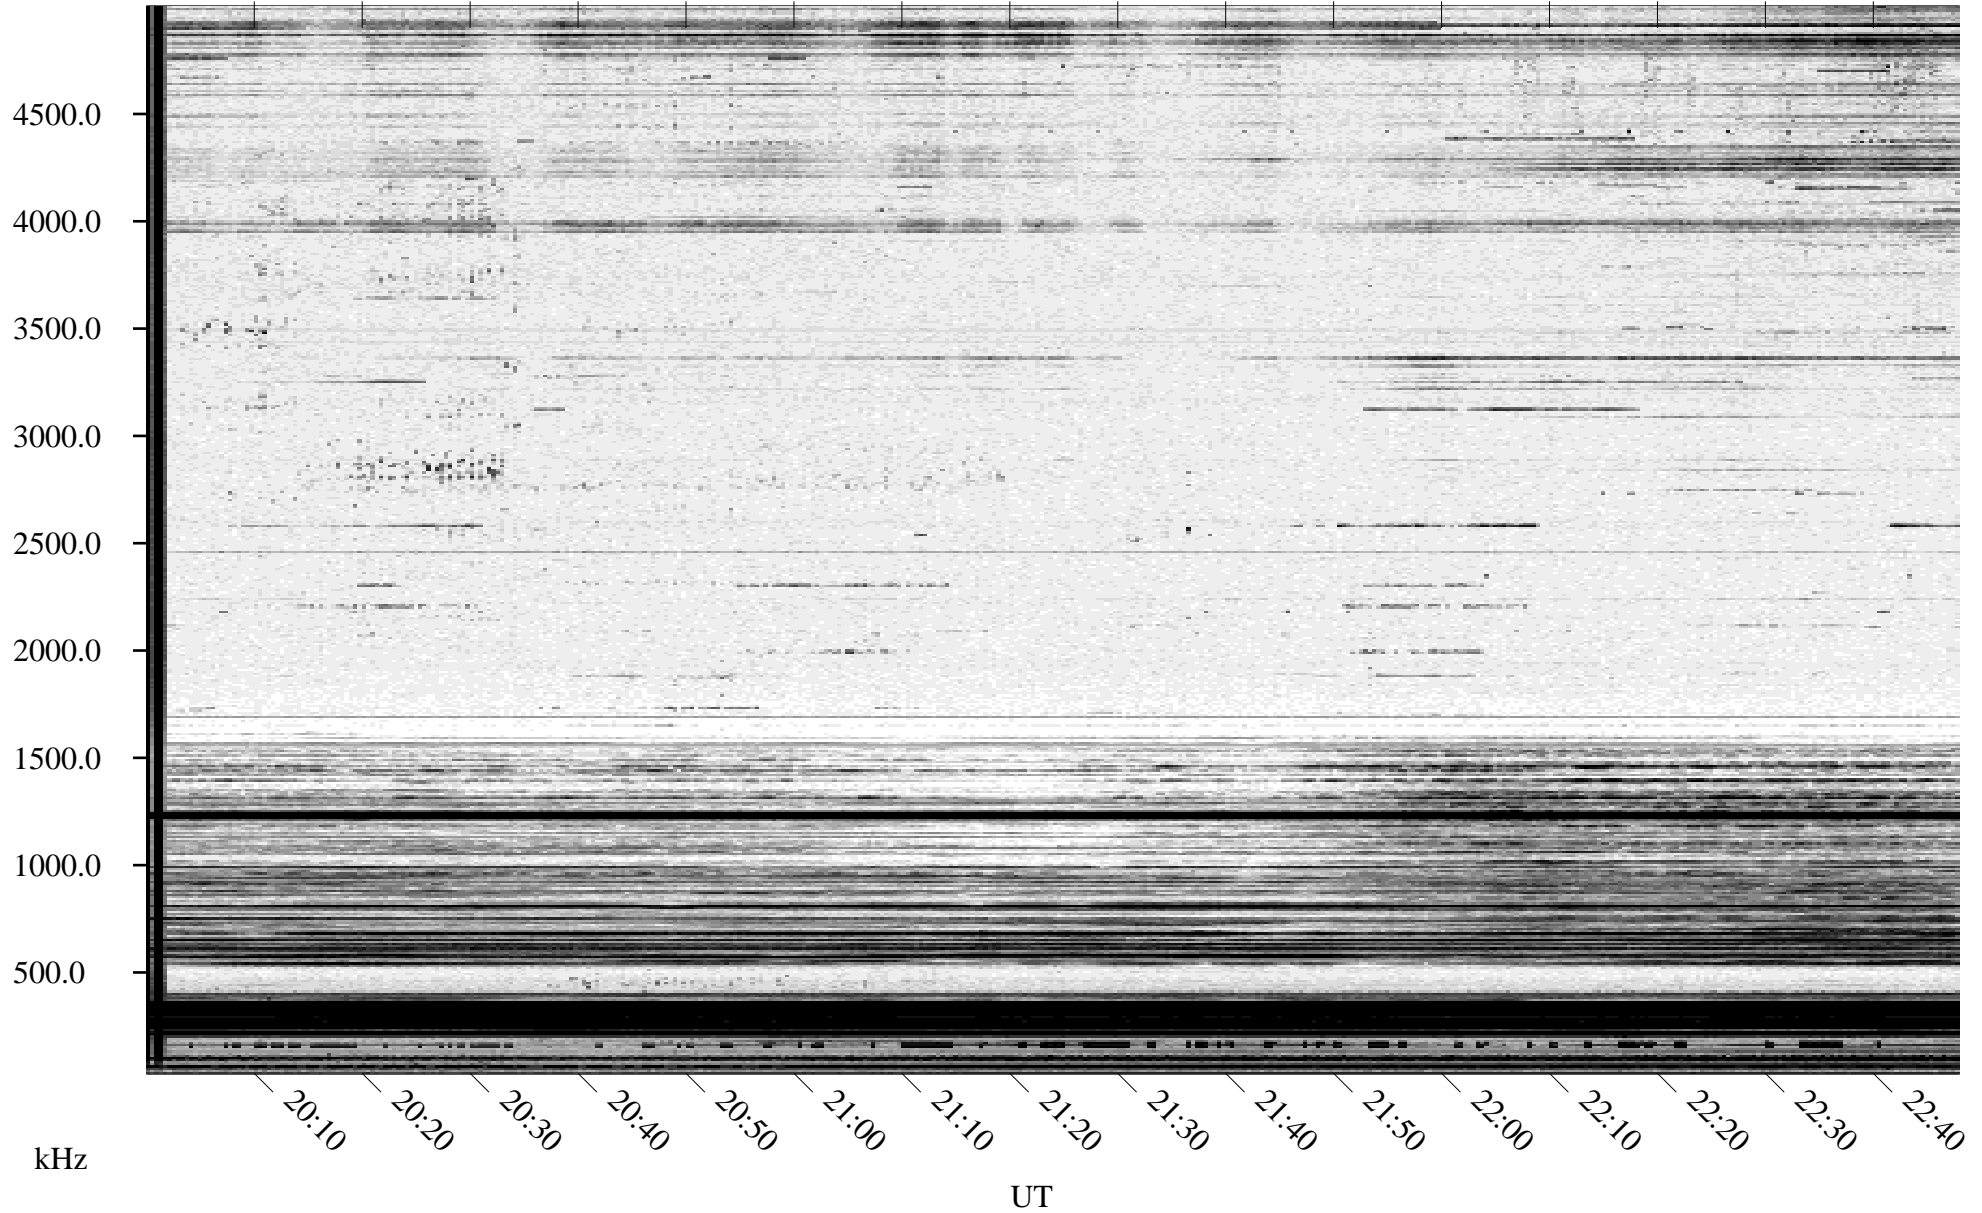

11/15/1994 Churchill, Manitoba

Linear Scale Black = 161 White = 15

ch94319l.r00m max_12

Page 1

11/15/1994 Churchill, Manitoba

Linear Scale Black = 161 White = 15

ch94319l.r00m max_12

Page 2

11/16/1994 Churchill, Manitoba

Linear Scale Black = 161 White = 15

ch94319l.r00m max_12

Page 3

11/16/1994 Churchill, Manitoba

Linear Scale Black = 161 White = 15

ch94319l.r00m max_12

Page 4

11/16/1994 Churchill, Manitoba

Linear Scale Black = 161 White = 15

ch94319l.r00m max_12

Page 5

11/16/1994 Churchill, Manitoba

Linear Scale Black = 161 White = 15

ch94319l.r00m max_12

Page 6

11/16/1994 Churchill, Manitoba

Linear Scale Black = 161 White = 15

ch94319l.r00m max_12

Page 7

11/16/1994 Churchill, Manitoba

Linear Scale Black = 161 White = 15

ch94319l.r00m max_12