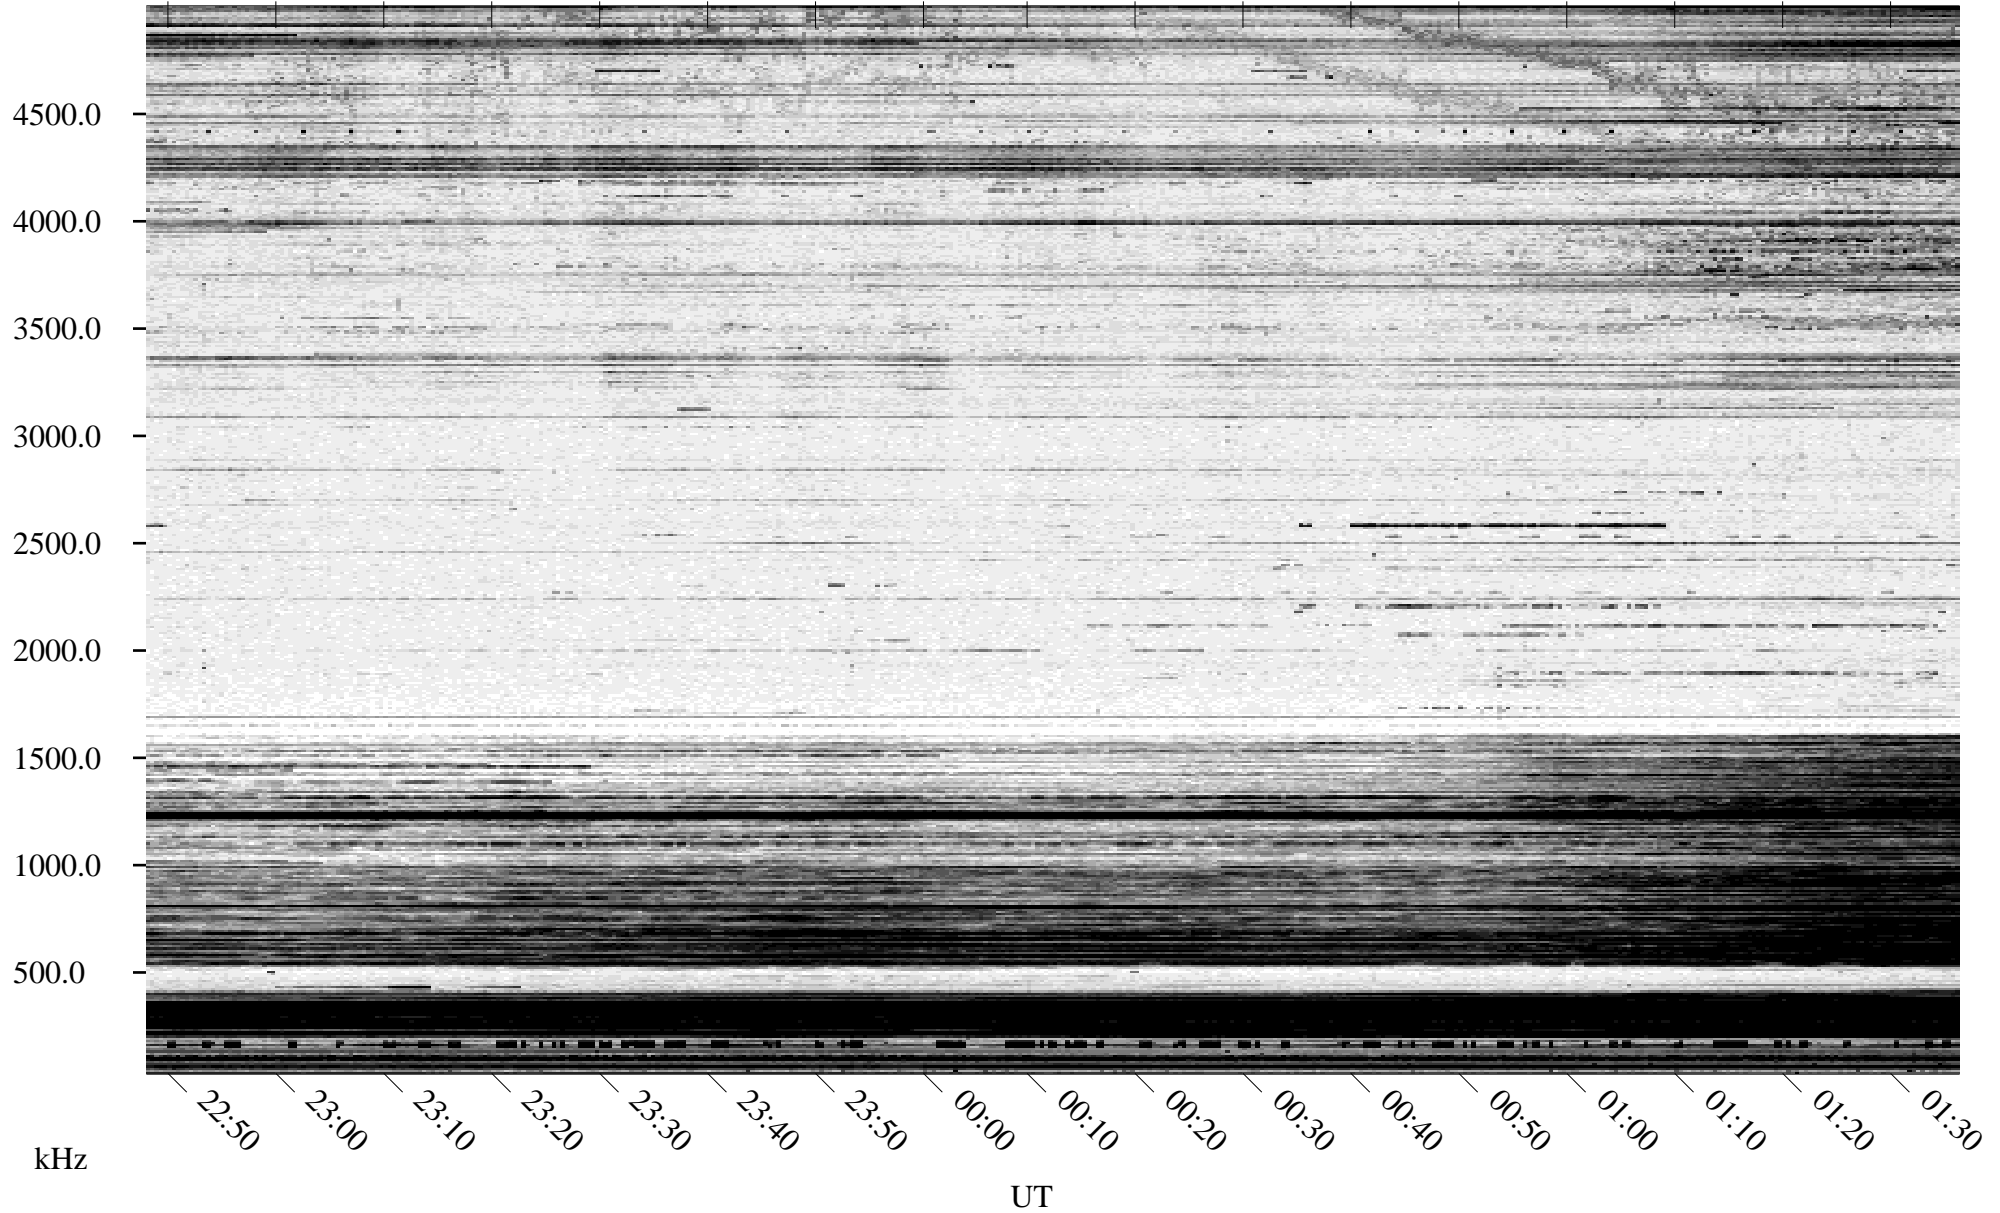

11/15/1994 Churchill, Manitoba

Linear Scale Black = 161 White = 15

ch94319l.r00m max_12

Page 1

11/15/1994 Churchill, Manitoba

Linear Scale Black = 161 White = 15

ch94319l.r00m max_12

Page 2

11/16/1994 Churchill, Manitoba

Linear Scale Black = 161 White = 15

ch94319l.r00m max_12

Page 3

11/16/1994 Churchill, Manitoba

Linear Scale Black = 161 White = 15

ch94319l.r00m max_12

Page 4

11/16/1994 Churchill, Manitoba

Linear Scale Black = 161 White = 15

ch94319l.r00m max_12

Page 5

11/16/1994 Churchill, Manitoba

Linear Scale Black = 161 White = 15

ch94319l.r00m max_12

Page 6

11/16/1994 Churchill, Manitoba

Linear Scale Black = 161 White = 15

ch94319l.r00m max_12

Page 7

11/16/1994 Churchill, Manitoba

Linear Scale Black = 161 White = 15

ch94319l.r00m max_12