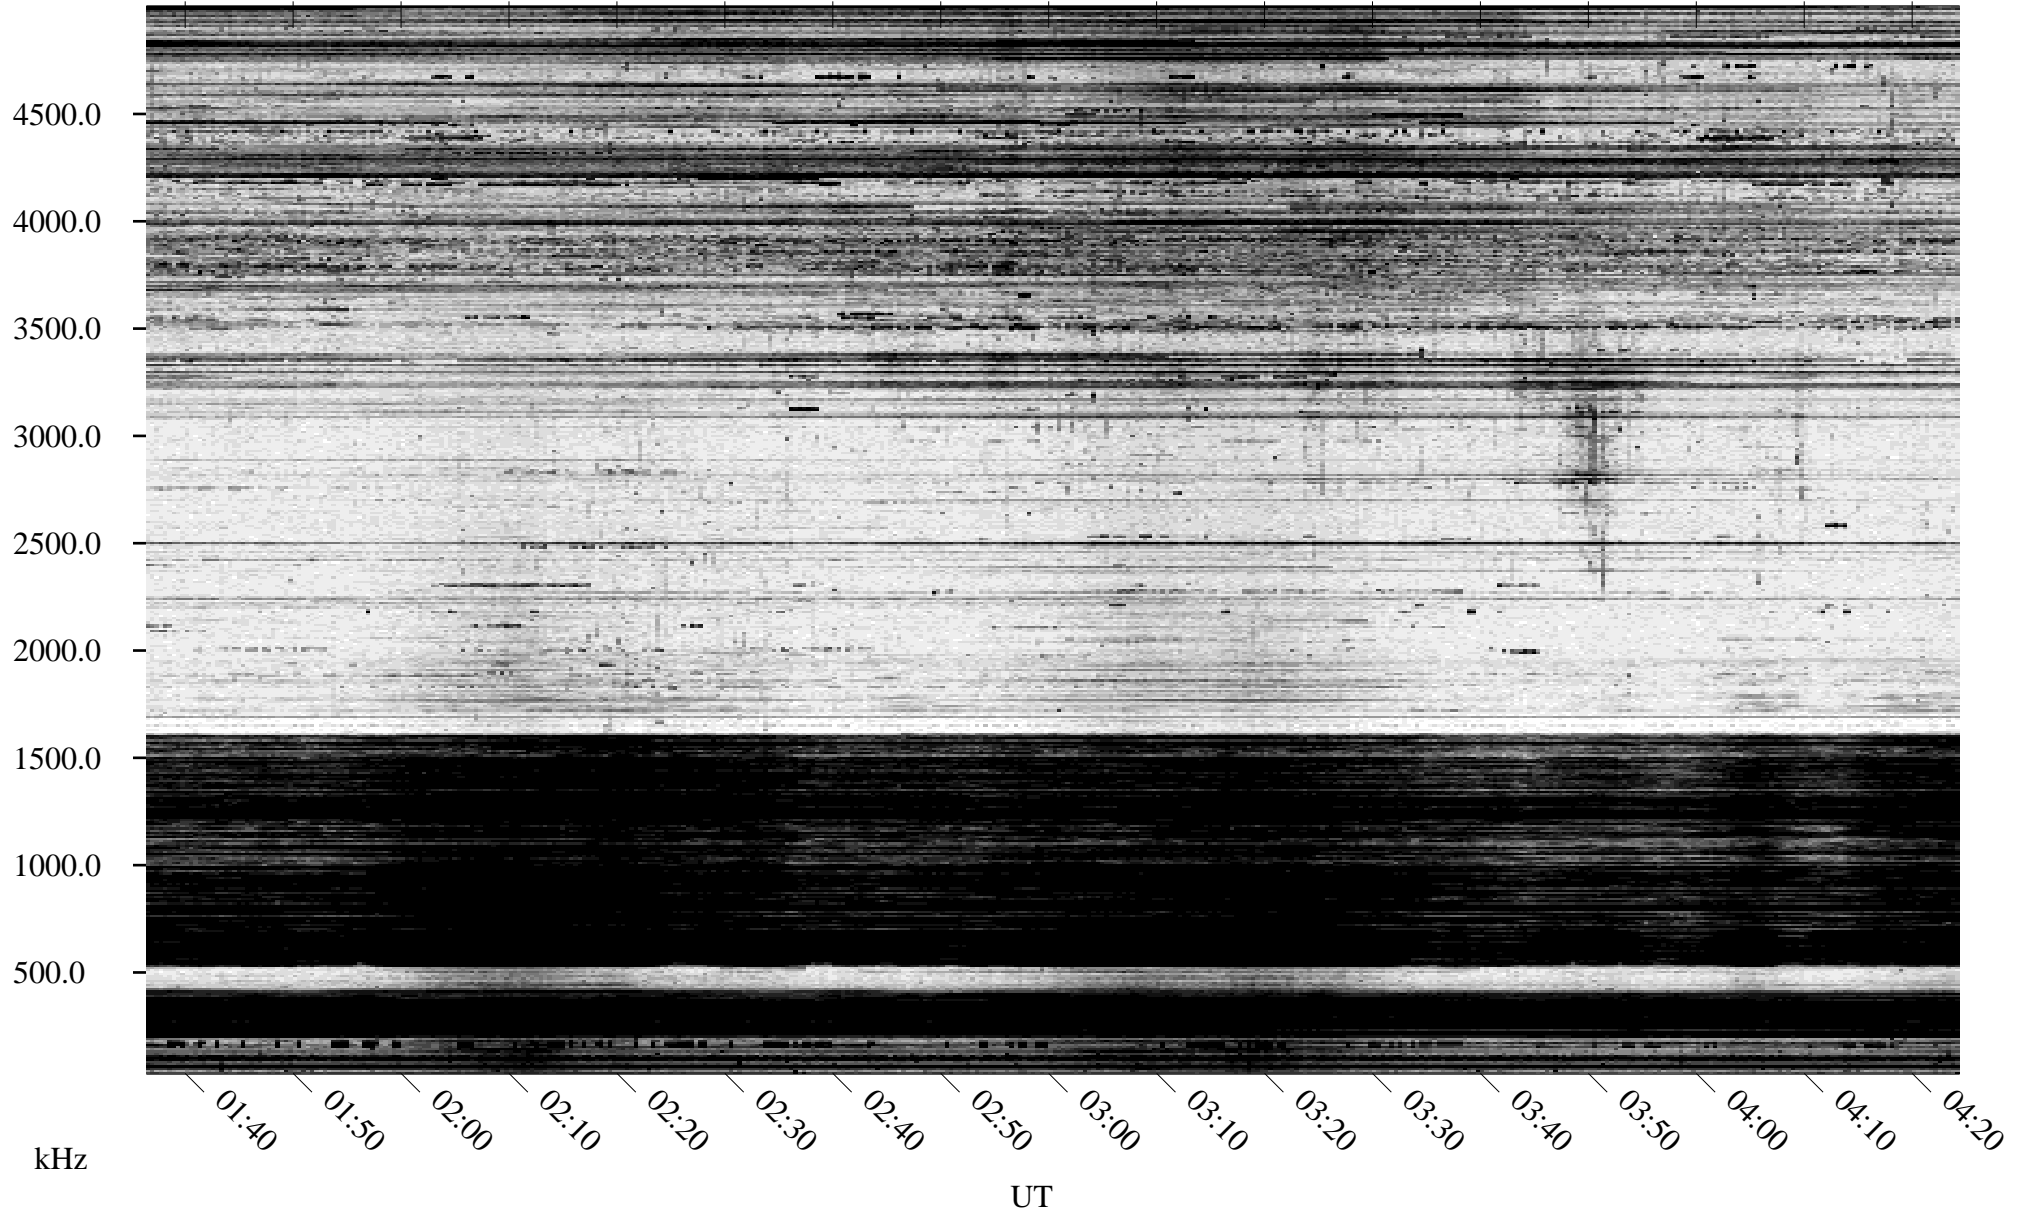

11/15/1994 Churchill, Manitoba

Linear Scale Black = 161 White = 15

ch94319l.r00m max_12

Page 1

11/15/1994 Churchill, Manitoba

Linear Scale Black = 161 White = 15

ch94319l.r00m max_12

Page 2

11/16/1994 Churchill, Manitoba

Linear Scale Black = 161 White = 15

ch94319l.r00m max_12

Page 3

11/16/1994 Churchill, Manitoba

Linear Scale Black = 161 White = 15

ch94319l.r00m max_12

Page 4

11/16/1994 Churchill, Manitoba

Linear Scale Black = 161 White = 15

ch94319l.r00m max_12

Page 5

11/16/1994 Churchill, Manitoba

Linear Scale Black = 161 White = 15

ch94319l.r00m max_12

Page 6

11/16/1994 Churchill, Manitoba

Linear Scale Black = 161 White = 15

ch94319l.r00m max_12

Page 7

11/16/1994 Churchill, Manitoba

Linear Scale Black = 161 White = 15

ch94319l.r00m max_12