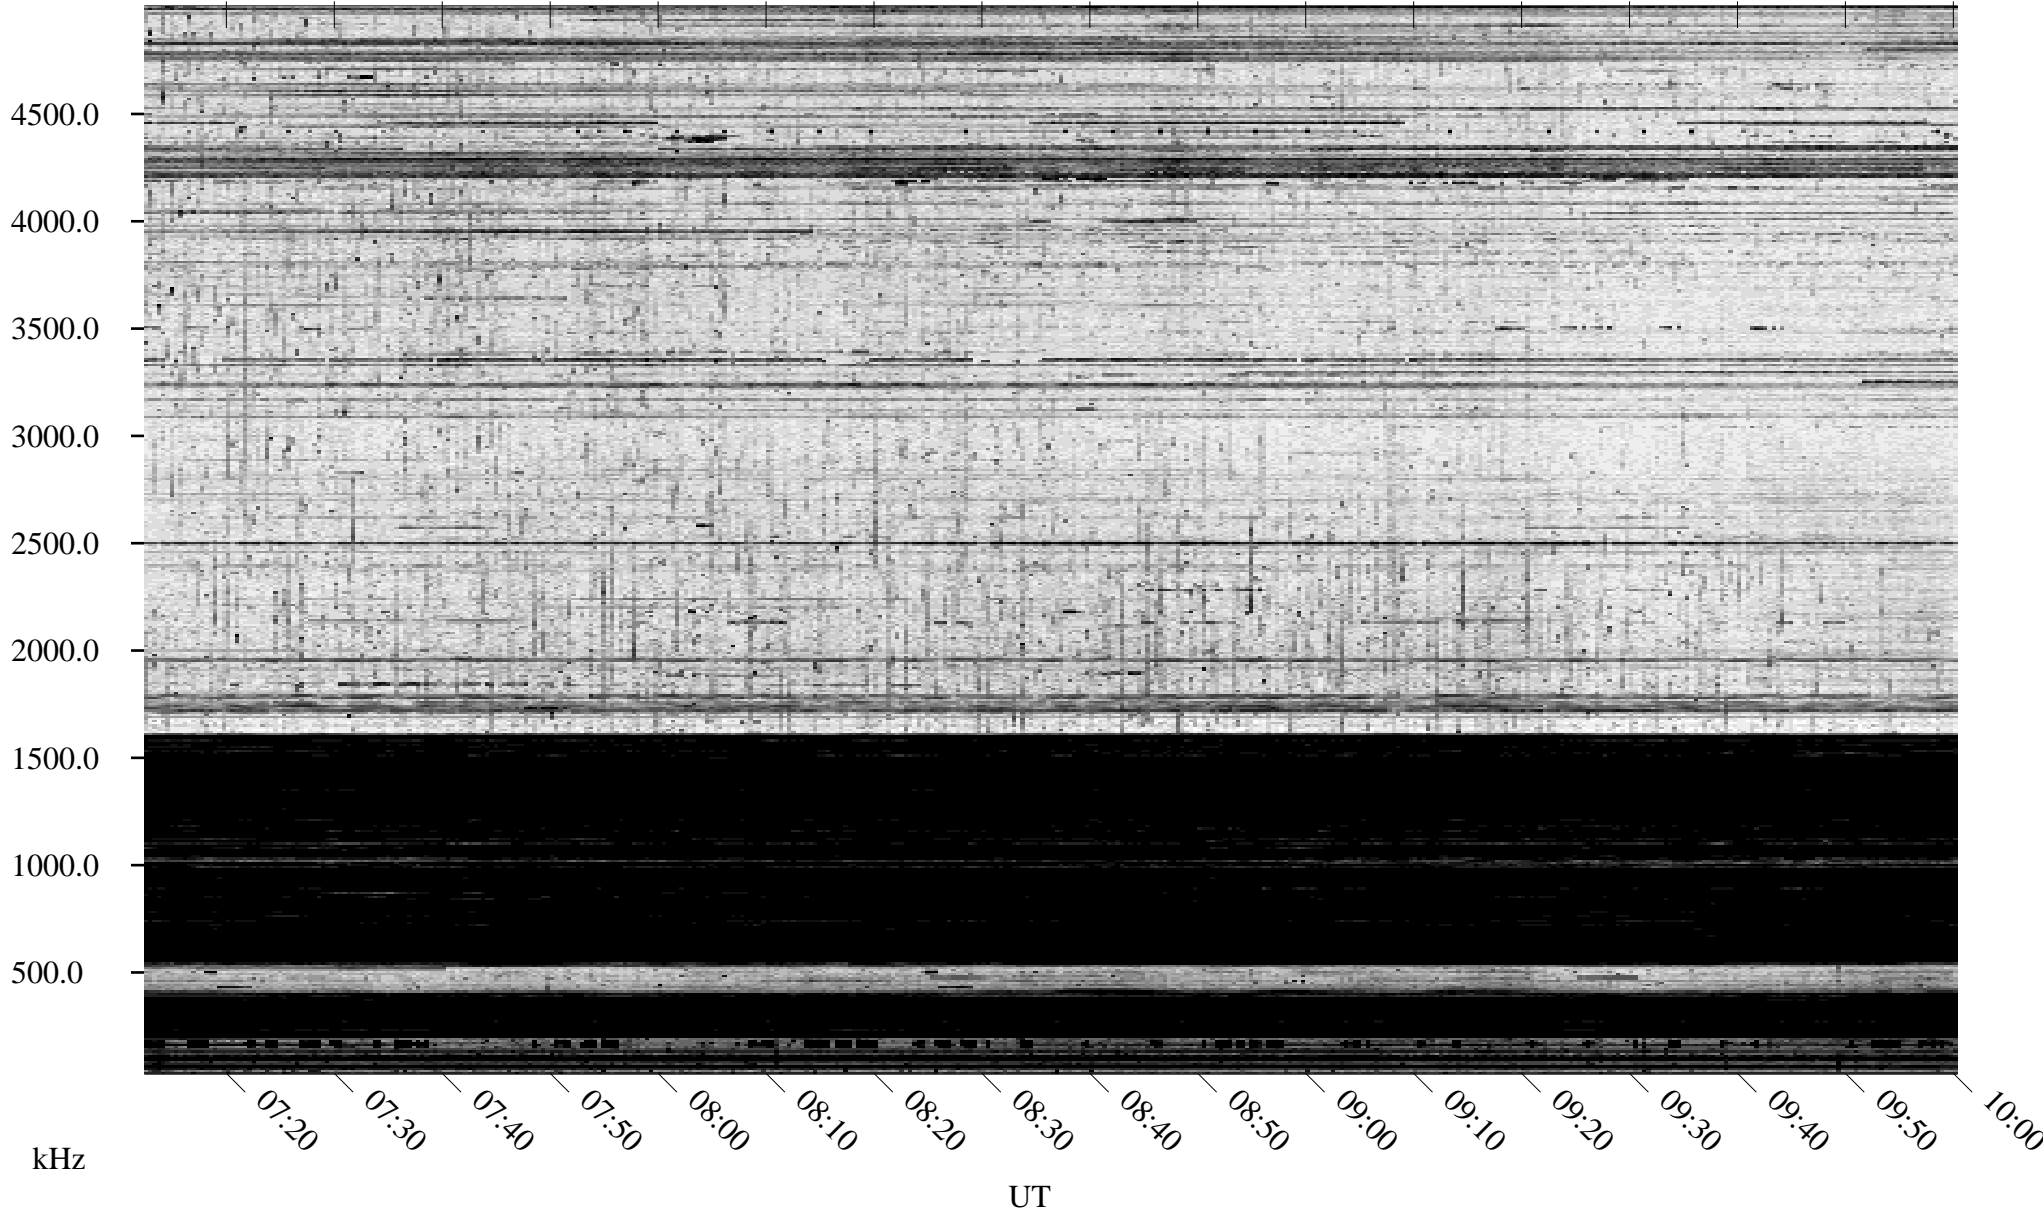

11/15/1994 Churchill, Manitoba

Linear Scale Black = 161 White = 15

ch94319l.r00m max_12

Page 1

11/15/1994 Churchill, Manitoba

Linear Scale Black = 161 White = 15

ch94319l.r00m max_12

Page 2

11/16/1994 Churchill, Manitoba

Linear Scale Black = 161 White = 15

ch94319l.r00m max_12

Page 3

11/16/1994 Churchill, Manitoba

Linear Scale Black = 161 White = 15

ch94319l.r00m max_12

Page 4

11/16/1994 Churchill, Manitoba

Linear Scale Black = 161 White = 15

ch94319l.r00m max_12

Page 5

11/16/1994 Churchill, Manitoba

Linear Scale Black = 161 White = 15

ch94319l.r00m max_12

Page 6

11/16/1994 Churchill, Manitoba

Linear Scale Black = 161 White = 15

ch94319l.r00m max_12

Page 7

11/16/1994 Churchill, Manitoba

Linear Scale Black = 161 White = 15

ch94319l.r00m max_12