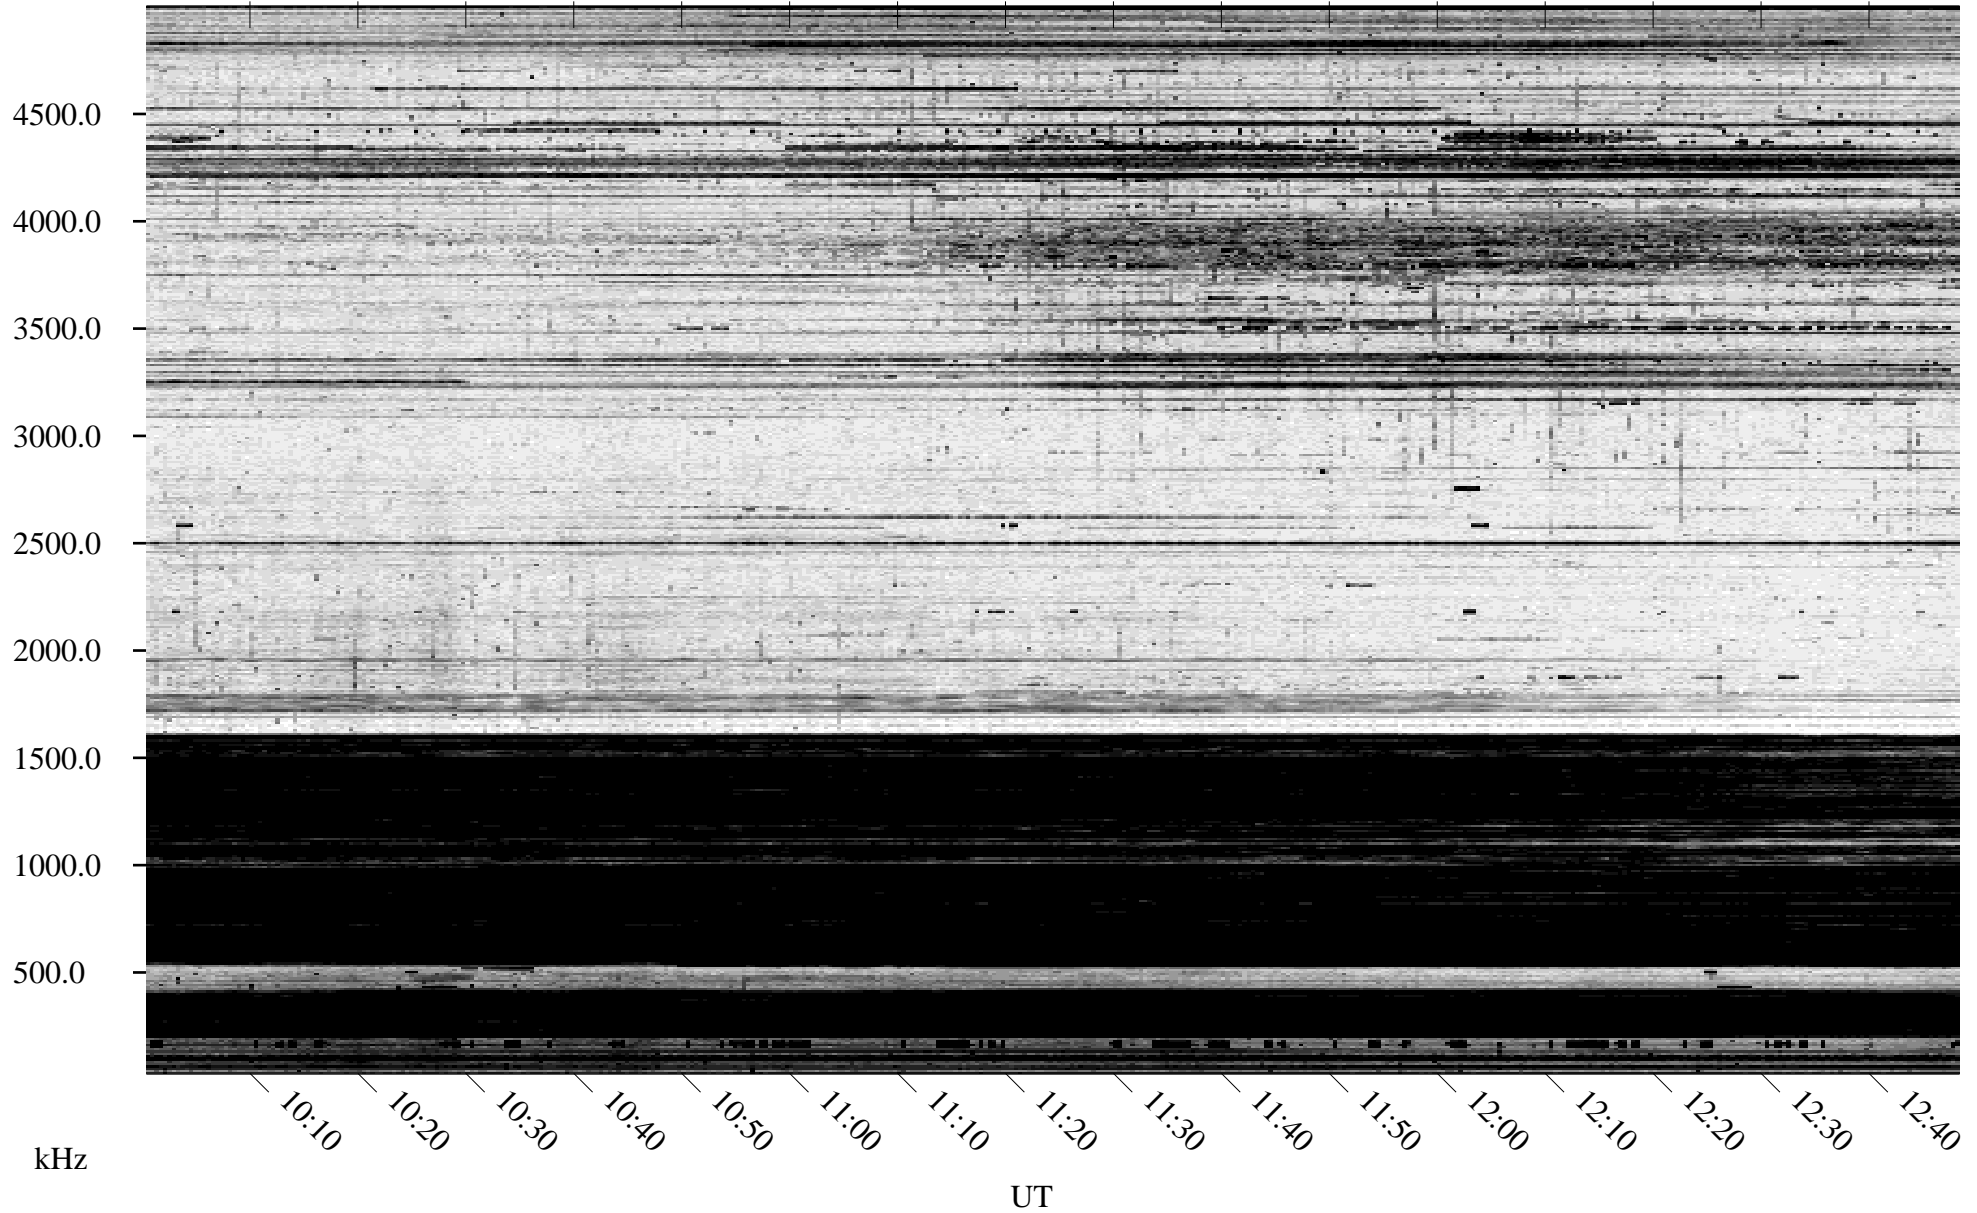

11/15/1994 Churchill, Manitoba

Linear Scale Black = 161 White = 15

ch94319l.r00m max_12

Page 1

11/15/1994 Churchill, Manitoba

Linear Scale Black = 161 White = 15

ch94319l.r00m max_12

Page 2

11/16/1994 Churchill, Manitoba

Linear Scale Black = 161 White = 15

ch94319l.r00m max_12

Page 3

11/16/1994 Churchill, Manitoba

Linear Scale Black = 161 White = 15

ch94319l.r00m max_12

Page 4

11/16/1994 Churchill, Manitoba

Linear Scale Black = 161 White = 15

ch94319l.r00m max_12

Page 5

11/16/1994 Churchill, Manitoba

Linear Scale Black = 161 White = 15

ch94319l.r00m max_12

Page 6

11/16/1994 Churchill, Manitoba

Linear Scale Black = 161 White = 15

ch94319l.r00m max_12

Page 7

11/16/1994 Churchill, Manitoba

Linear Scale Black = 161 White = 15

ch94319l.r00m max_12