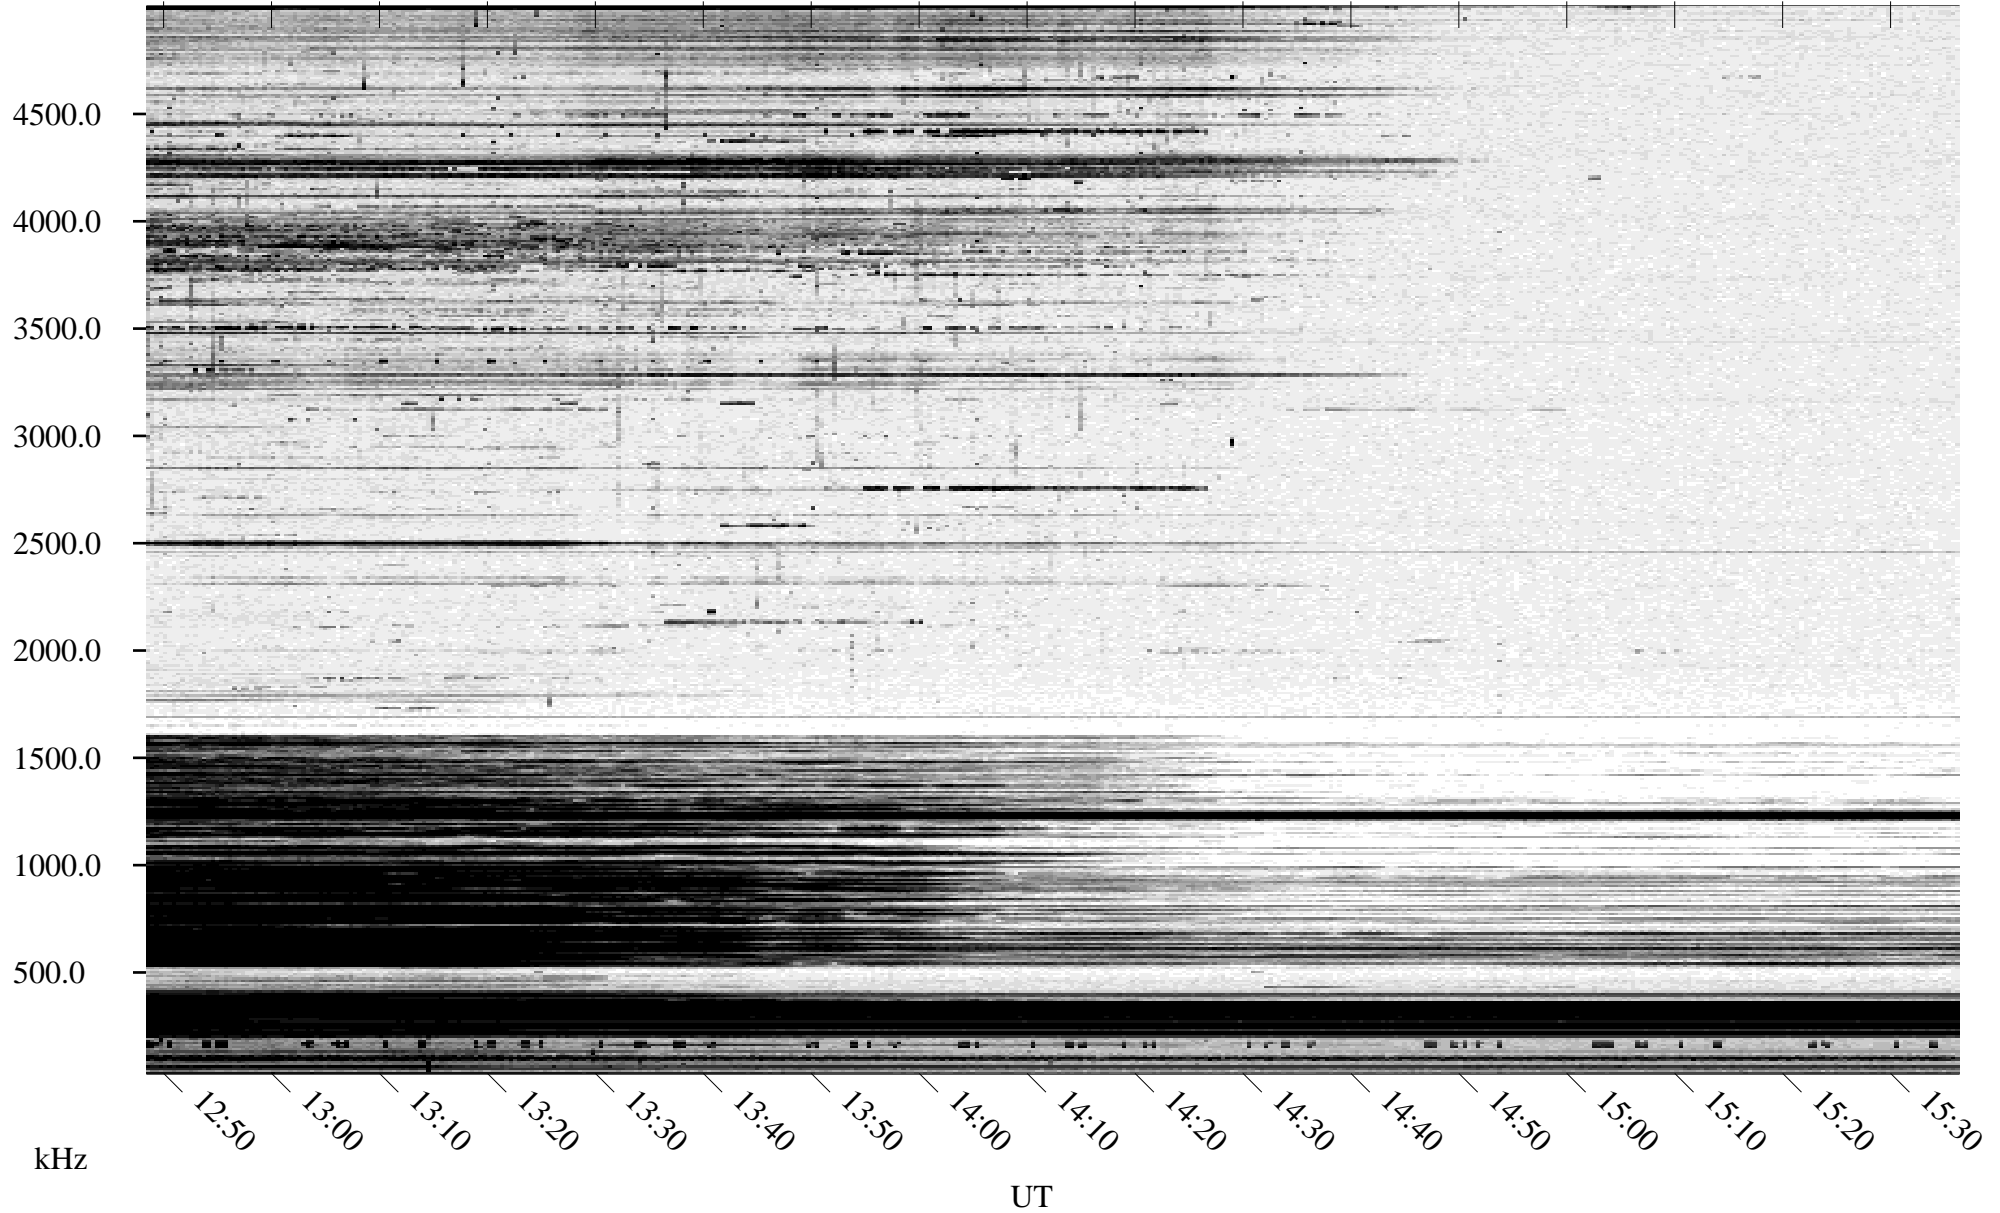

11/15/1994 Churchill, Manitoba

Linear Scale Black = 161 White = 15

ch94319l.r00m max_12

Page 1

11/15/1994 Churchill, Manitoba

Linear Scale Black = 161 White = 15

ch94319l.r00m max_12

Page 2

11/16/1994 Churchill, Manitoba

Linear Scale Black = 161 White = 15

ch94319l.r00m max_12

Page 3

11/16/1994 Churchill, Manitoba

Linear Scale Black = 161 White = 15

ch94319l.r00m max_12

Page 4

11/16/1994 Churchill, Manitoba

Linear Scale Black = 161 White = 15

ch94319l.r00m max_12

Page 5

11/16/1994 Churchill, Manitoba

Linear Scale Black = 161 White = 15

ch94319l.r00m max_12

Page 6

11/16/1994 Churchill, Manitoba

Linear Scale Black = 161 White = 15

ch94319l.r00m max_12

Page 7

11/16/1994 Churchill, Manitoba

Linear Scale Black = 161 White = 15

ch94319l.r00m max_12