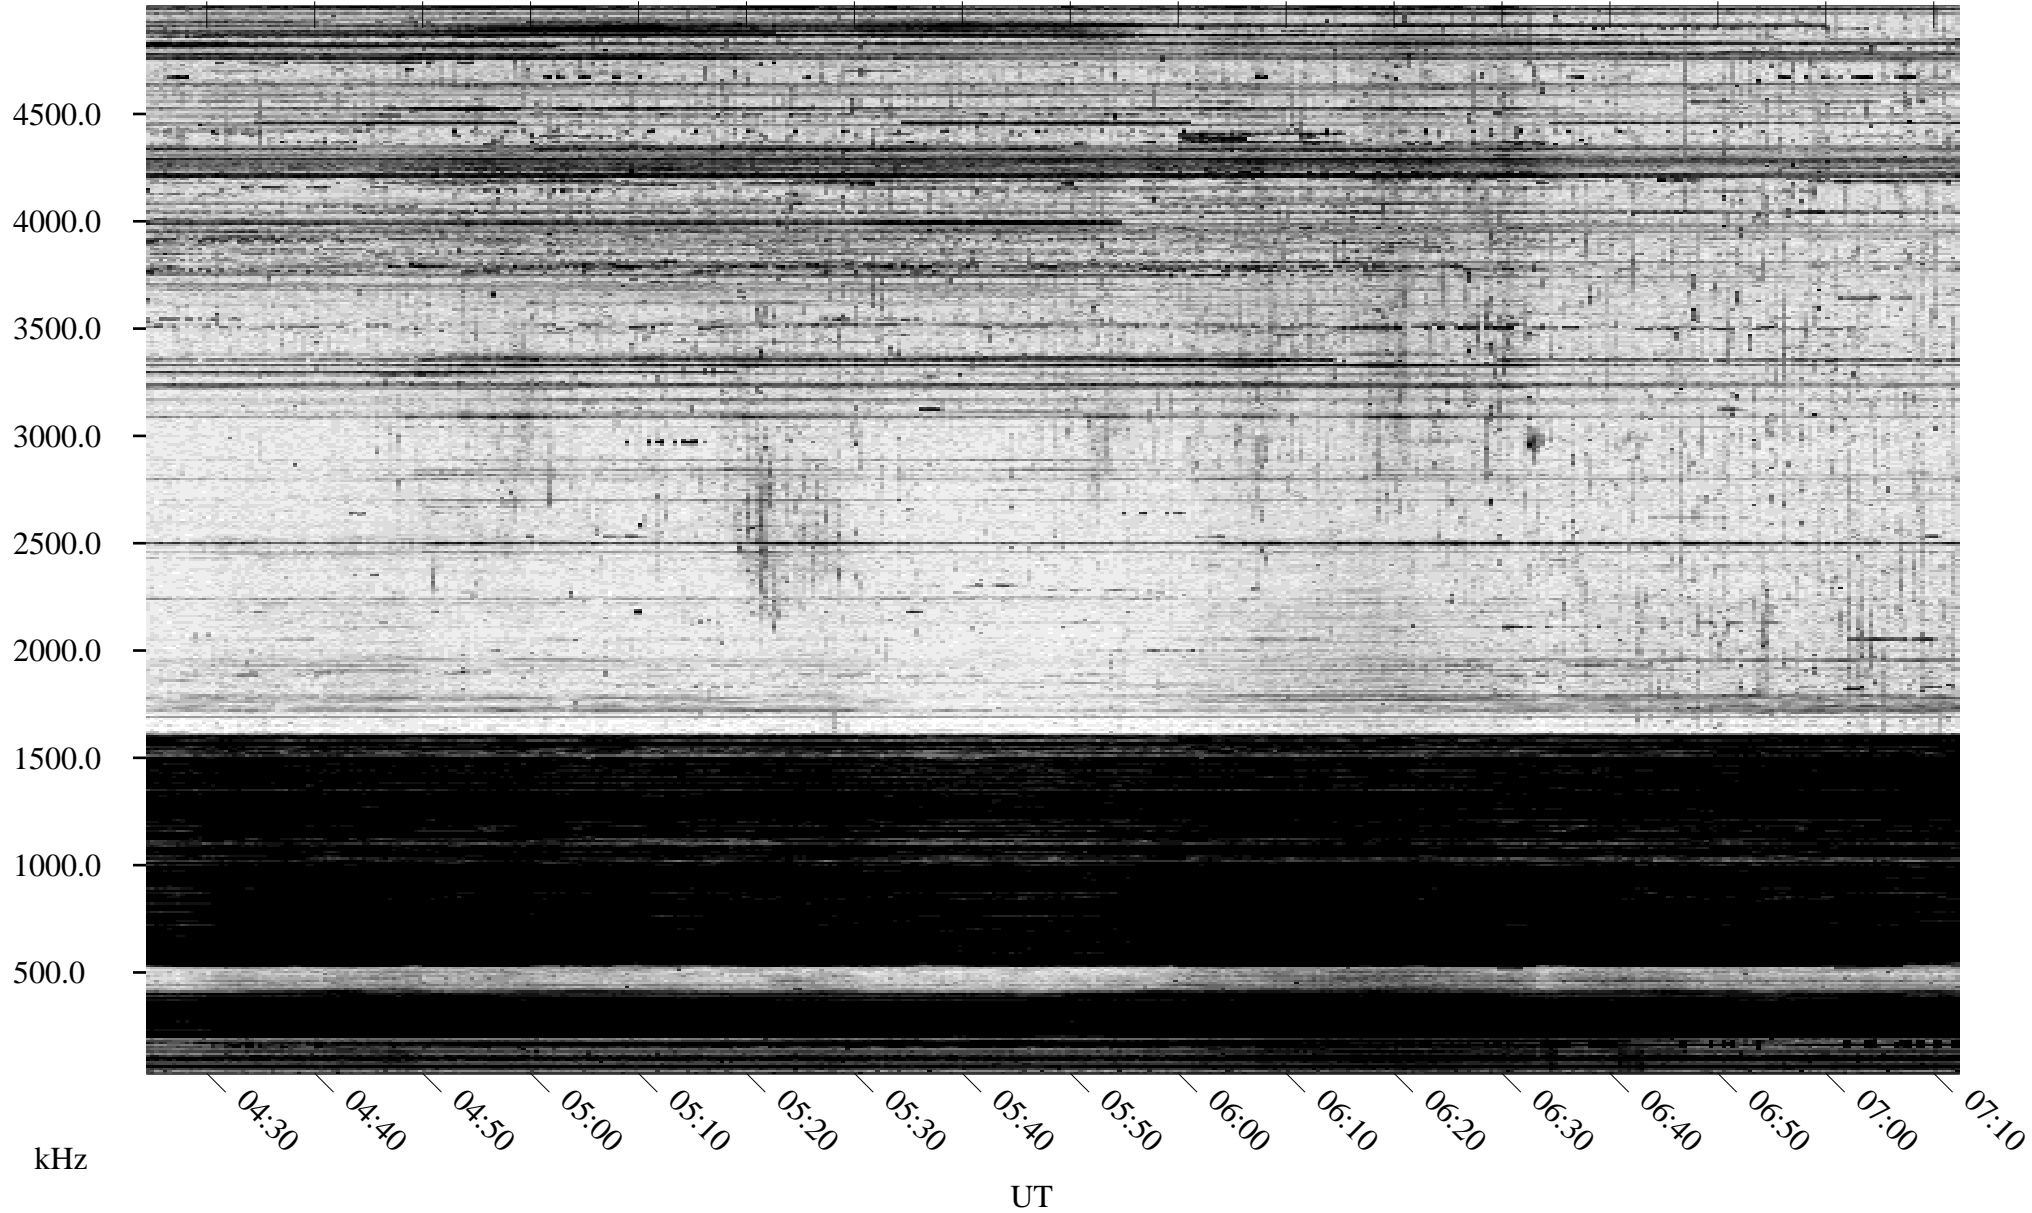

11/15/1994 Churchill, Manitoba

Linear Scale Black = 161 White = 15

ch94319l.r00m max_12

Page 1

11/15/1994 Churchill, Manitoba

Linear Scale Black = 161 White = 15

ch94319l.r00m max_12

Page 2

11/16/1994 Churchill, Manitoba

Linear Scale Black = 161 White = 15

ch94319l.r00m max_12

Page 3

11/16/1994 Churchill, Manitoba

Linear Scale Black = 161 White = 15

ch94319l.r00m max_12

Page 4

11/16/1994 Churchill, Manitoba

Linear Scale Black = 161 White = 15

ch94319l.r00m max_12

Page 5

11/16/1994 Churchill, Manitoba

Linear Scale Black = 161 White = 15

ch94319l.r00m max_12

Page 6

11/16/1994 Churchill, Manitoba

Linear Scale Black = 161 White = 15

ch94319l.r00m max_12

Page 7

11/16/1994 Churchill, Manitoba

Linear Scale Black = 161 White = 15

ch94319l.r00m max_12