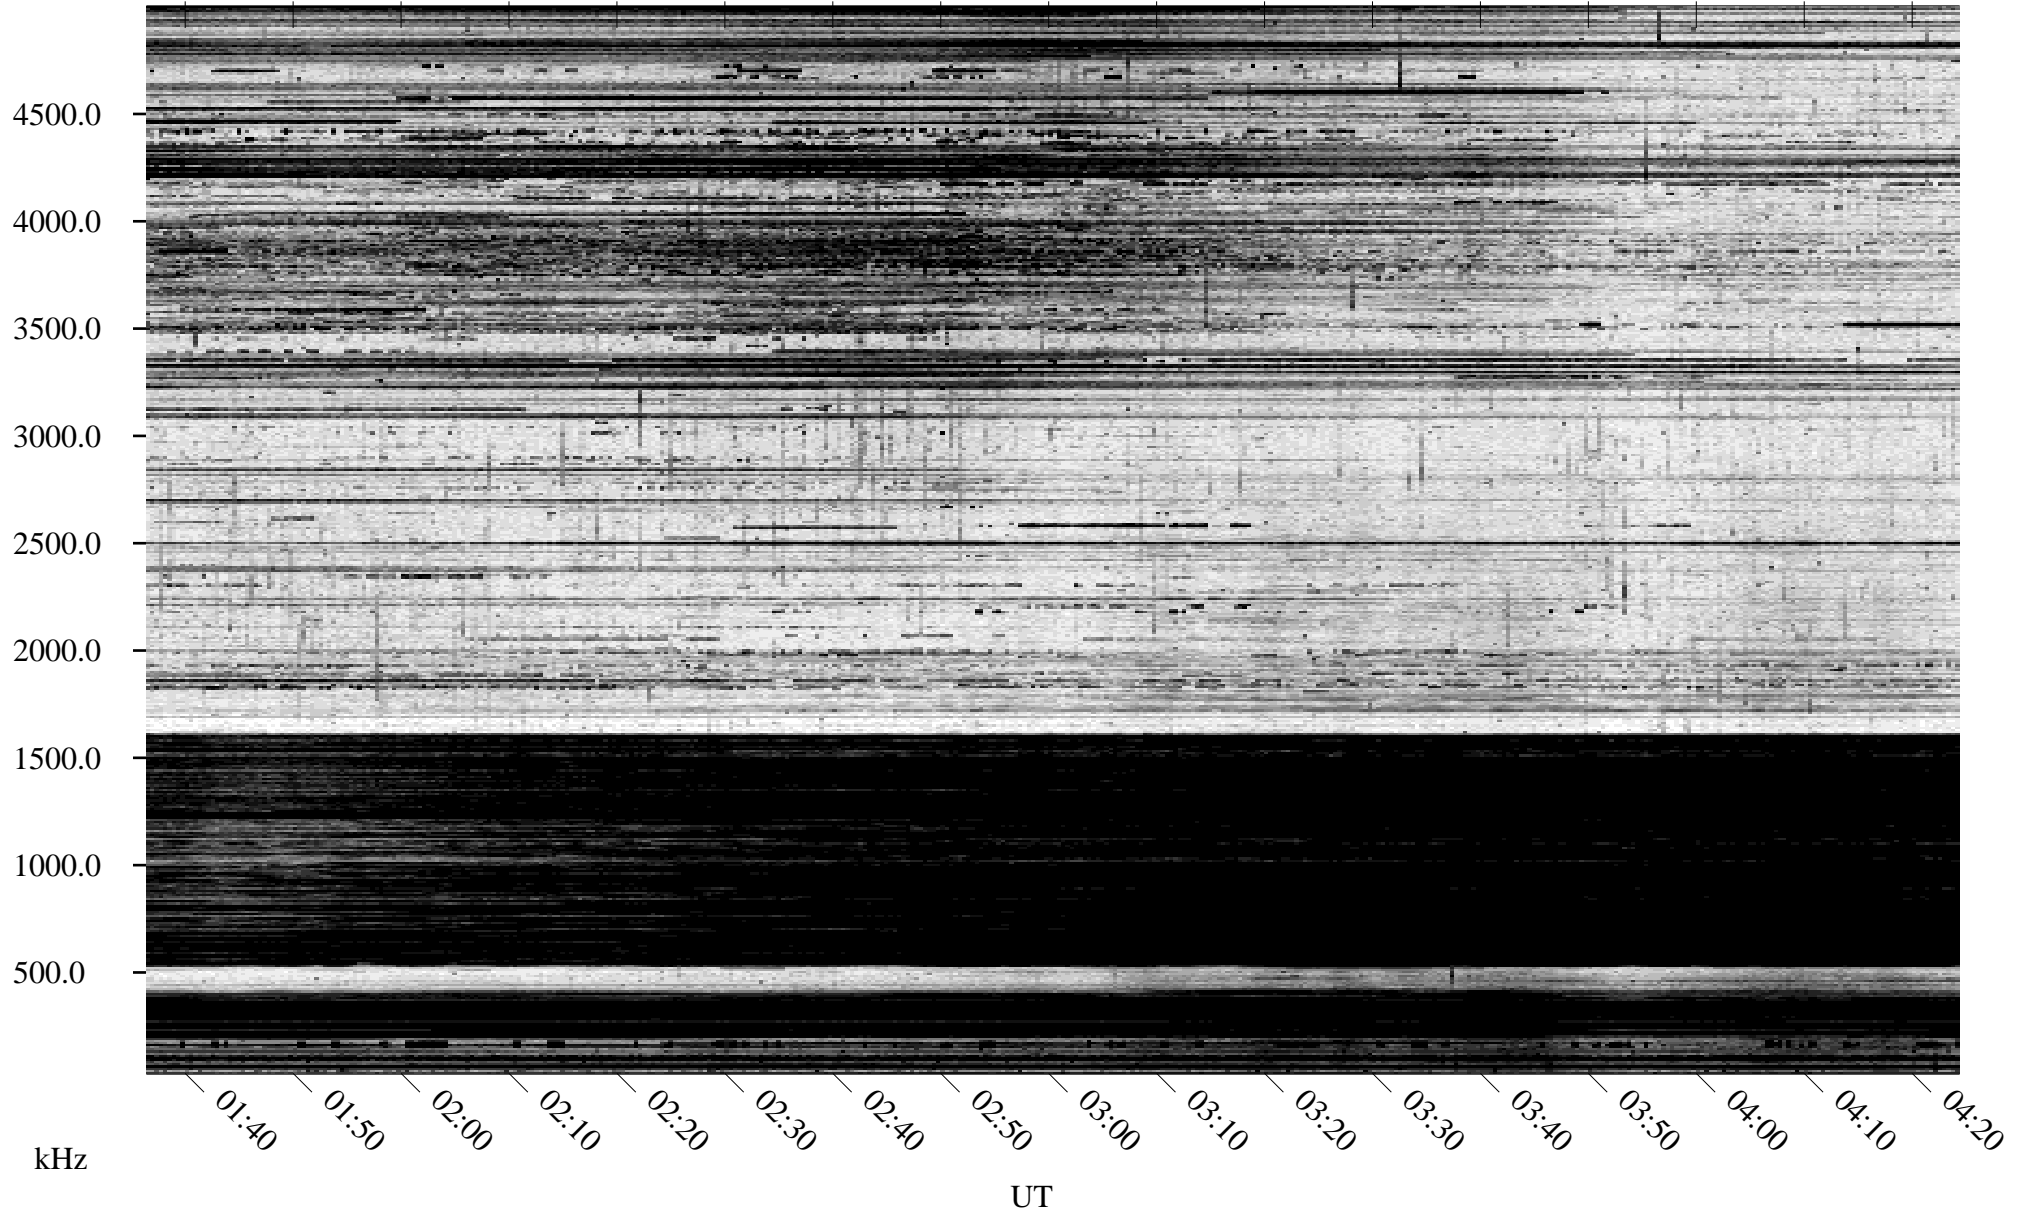

11/16/1994 Churchill, Manitoba

Linear Scale Black = 161 White = 15

ch94320l.r00m max_12

Page 1

11/16/1994 Churchill, Manitoba

Linear Scale Black = 161 White = 15

ch94320l.r00m max_12

Page 2

11/17/1994 Churchill, Manitoba

Linear Scale Black = 161 White = 15

ch94320l.r00m max_12

Page 3

11/17/1994 Churchill, Manitoba

Linear Scale Black = 161 White = 15

ch94320l.r00m max_12

Page 4

11/17/1994 Churchill, Manitoba

Linear Scale Black = 161 White = 15

ch94320l.r00m max_12

Page 5

11/17/1994 Churchill, Manitoba

Linear Scale Black = 161 White = 15

ch94320l.r00m max_12

Page 6

11/17/1994 Churchill, Manitoba

Linear Scale Black = 161 White = 15

ch94320l.r00m max_12

Page 7

11/17/1994 Churchill, Manitoba

Linear Scale Black = 161 White = 15

ch94320l.r00m max_12