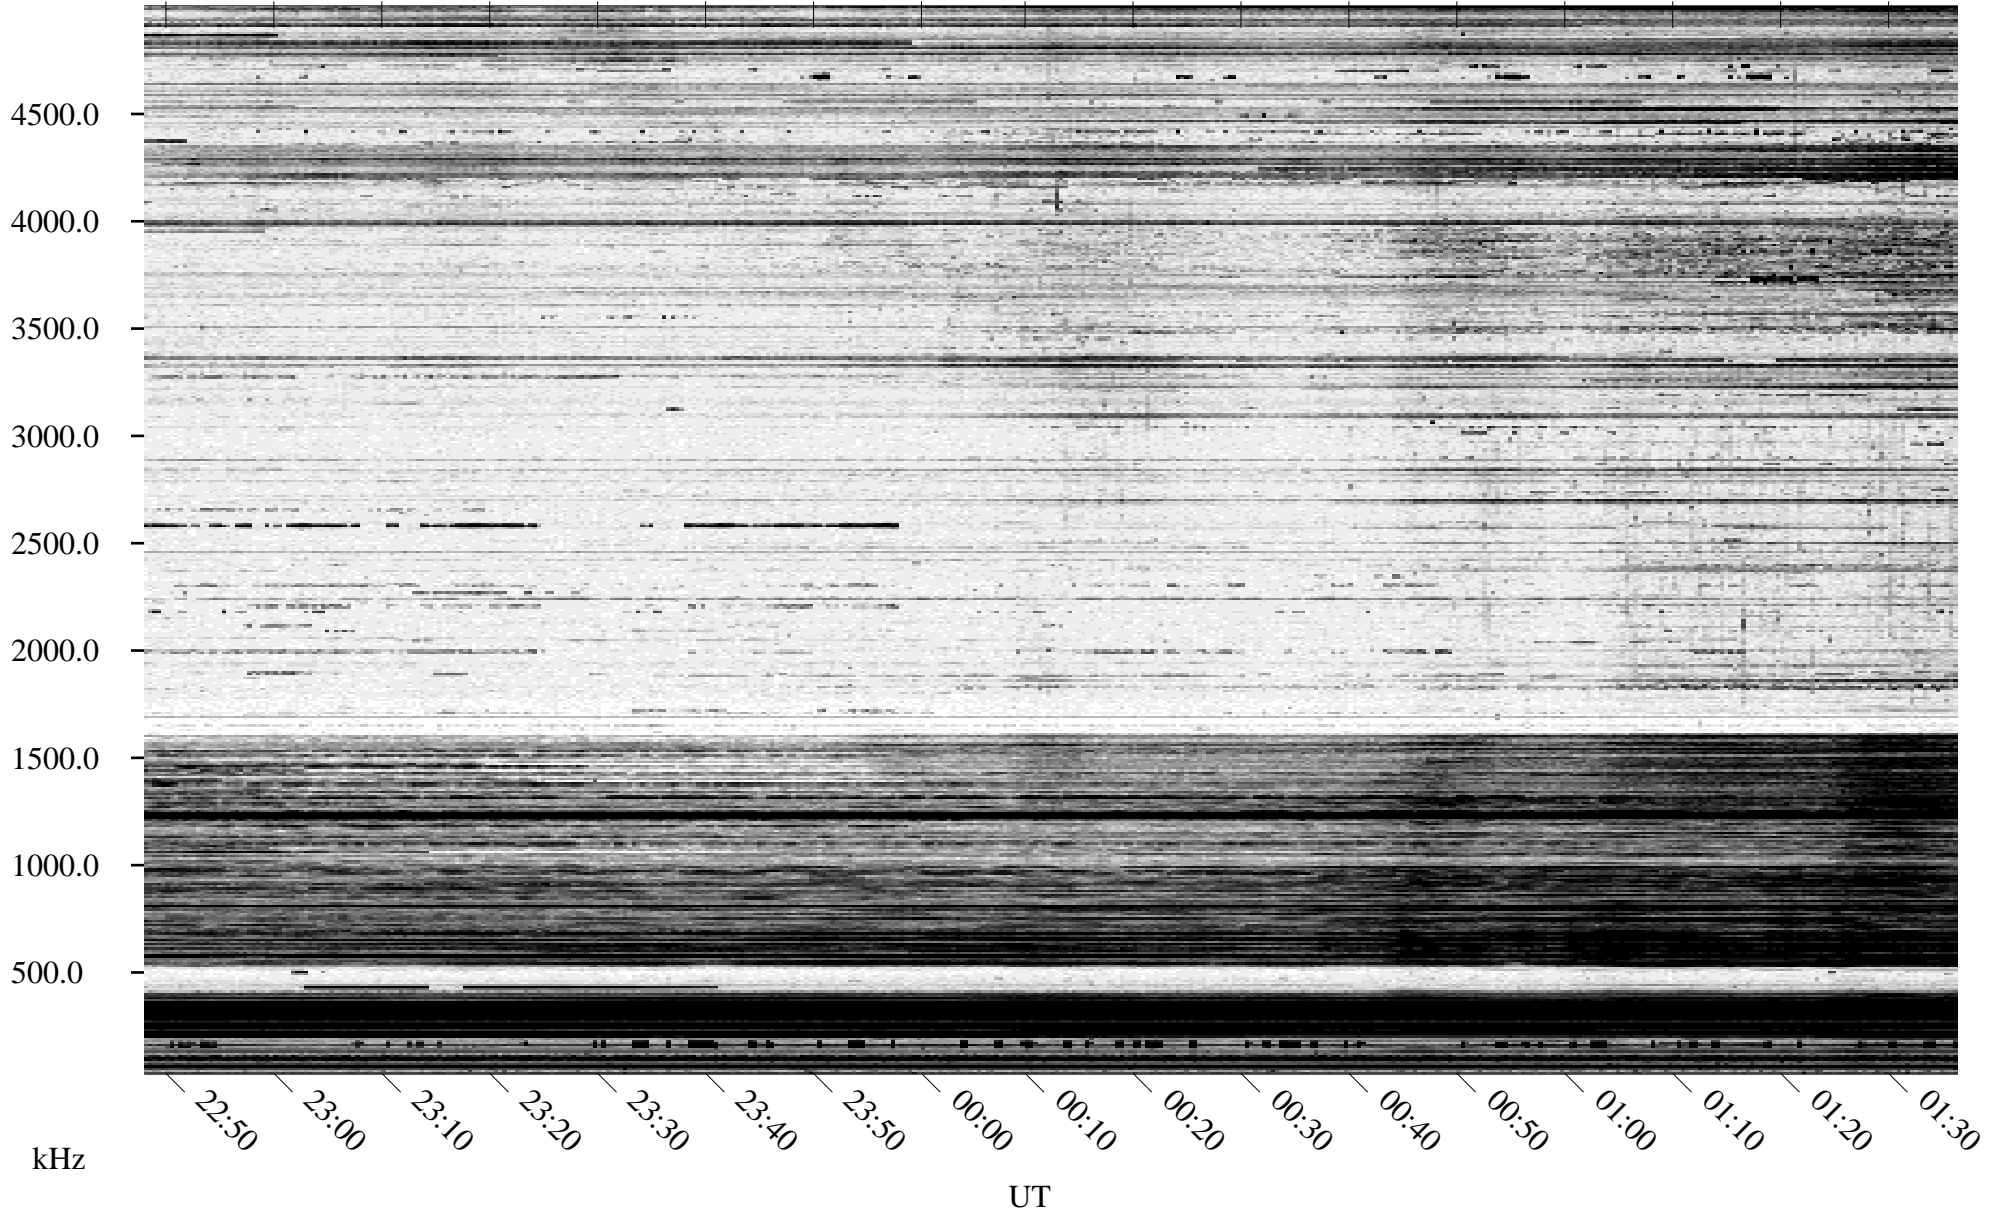

11/16/1994 Churchill, Manitoba

Linear Scale Black = 161 White = 15

ch94320l.r00m max_12

Page 1

11/16/1994 Churchill, Manitoba

Linear Scale Black = 161 White = 15

ch94320l.r00m max_12

Page 2

11/17/1994 Churchill, Manitoba

Linear Scale Black = 161 White = 15

ch94320l.r00m max_12

Page 3

11/17/1994 Churchill, Manitoba

Linear Scale Black = 161 White = 15

ch94320l.r00m max_12

Page 4

11/17/1994 Churchill, Manitoba

Linear Scale Black = 161 White = 15

ch94320l.r00m max_12

Page 5

11/17/1994 Churchill, Manitoba

Linear Scale Black = 161 White = 15

ch94320l.r00m max_12

Page 6

11/17/1994 Churchill, Manitoba

Linear Scale Black = 161 White = 15

ch94320l.r00m max_12

Page 7

11/17/1994 Churchill, Manitoba

Linear Scale Black = 161 White = 15

ch94320l.r00m max_12