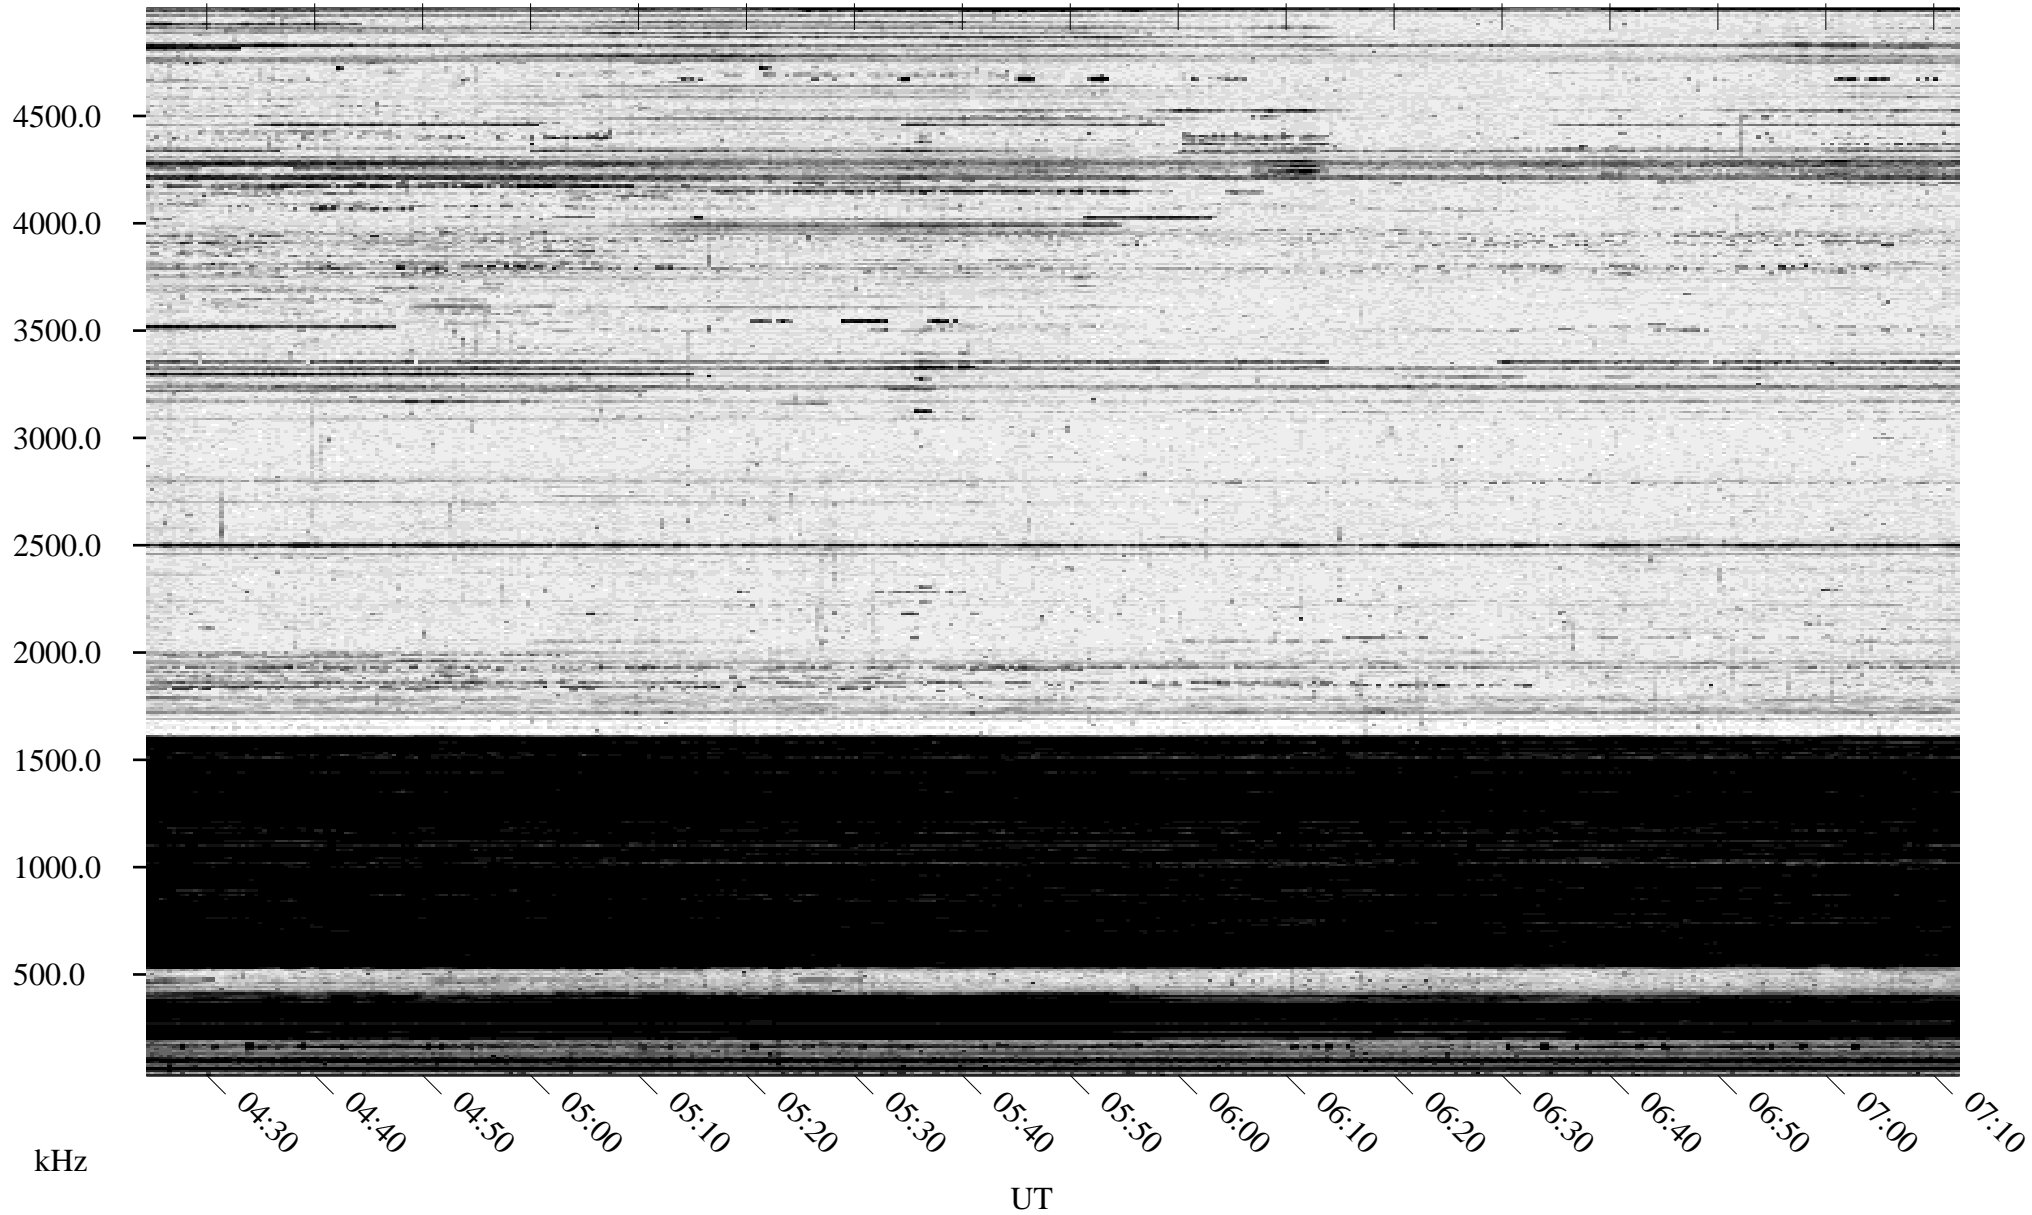

11/16/1994 Churchill, Manitoba

Linear Scale Black = 161 White = 15

ch94320l.r00m max_12

Page 1

11/16/1994 Churchill, Manitoba

Linear Scale Black = 161 White = 15

ch94320l.r00m max_12

Page 2

11/17/1994 Churchill, Manitoba

Linear Scale Black = 161 White = 15

ch94320l.r00m max_12

Page 3

11/17/1994 Churchill, Manitoba

Linear Scale Black = 161 White = 15

ch94320l.r00m max_12

Page 4

11/17/1994 Churchill, Manitoba

Linear Scale Black = 161 White = 15

ch94320l.r00m max_12

Page 5

11/17/1994 Churchill, Manitoba

Linear Scale Black = 161 White = 15

ch94320l.r00m max_12

Page 6

11/17/1994 Churchill, Manitoba

Linear Scale Black = 161 White = 15

ch94320l.r00m max_12

Page 7

11/17/1994 Churchill, Manitoba

Linear Scale Black = 161 White = 15

ch94320l.r00m max_12