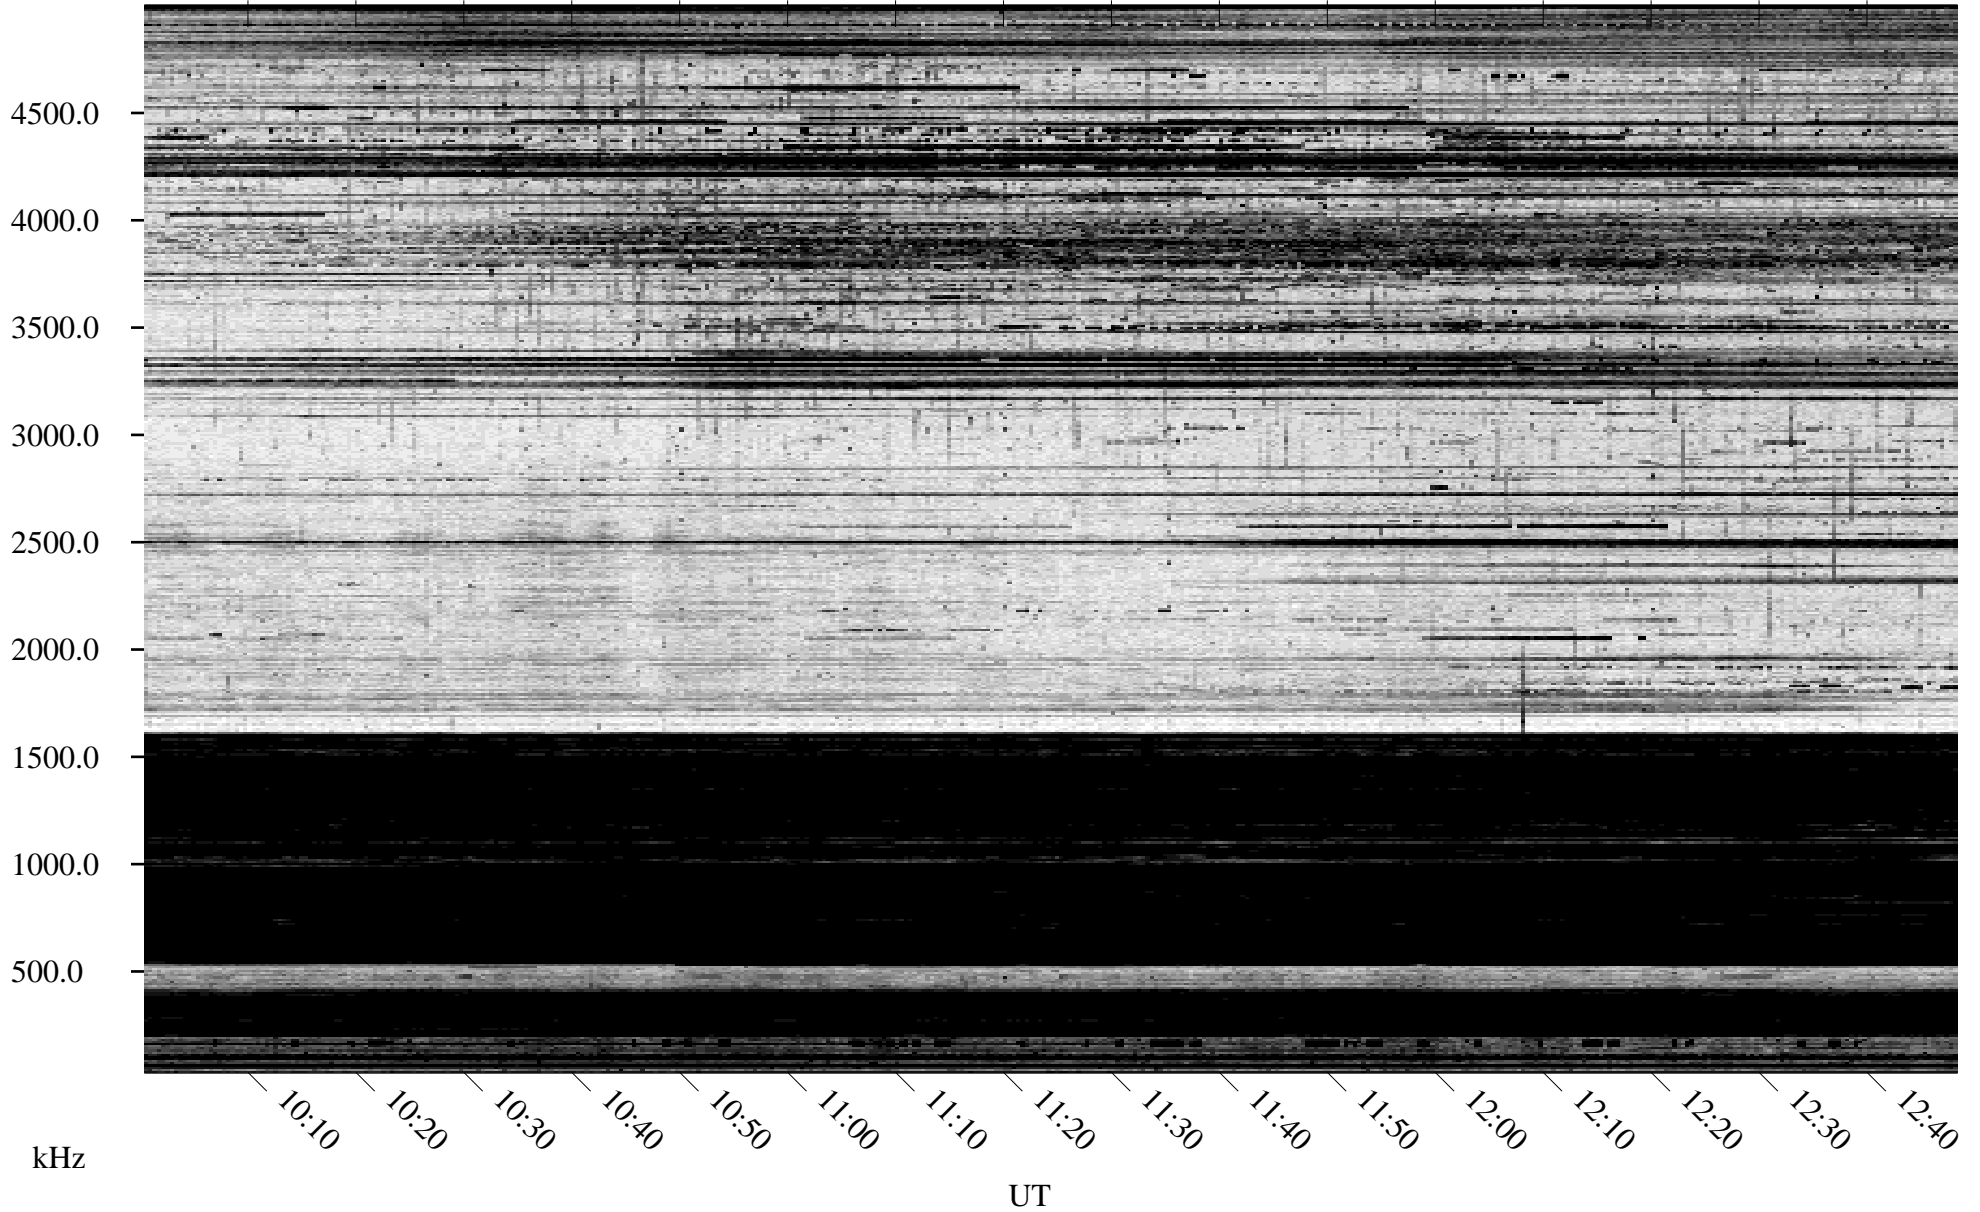

11/16/1994 Churchill, Manitoba

Linear Scale Black = 161 White = 15

ch94320l.r00m max_12

Page 1

11/16/1994 Churchill, Manitoba

Linear Scale Black = 161 White = 15

ch94320l.r00m max_12

Page 2

11/17/1994 Churchill, Manitoba

Linear Scale Black = 161 White = 15

ch94320l.r00m max_12

Page 3

11/17/1994 Churchill, Manitoba

Linear Scale Black = 161 White = 15

ch94320l.r00m max_12

Page 4

11/17/1994 Churchill, Manitoba

Linear Scale Black = 161 White = 15

ch94320l.r00m max_12

Page 5

11/17/1994 Churchill, Manitoba

Linear Scale Black = 161 White = 15

ch94320l.r00m max_12

Page 6

11/17/1994 Churchill, Manitoba

Linear Scale Black = 161 White = 15

ch94320l.r00m max_12

Page 7

11/17/1994 Churchill, Manitoba

Linear Scale Black = 161 White = 15

ch94320l.r00m max_12