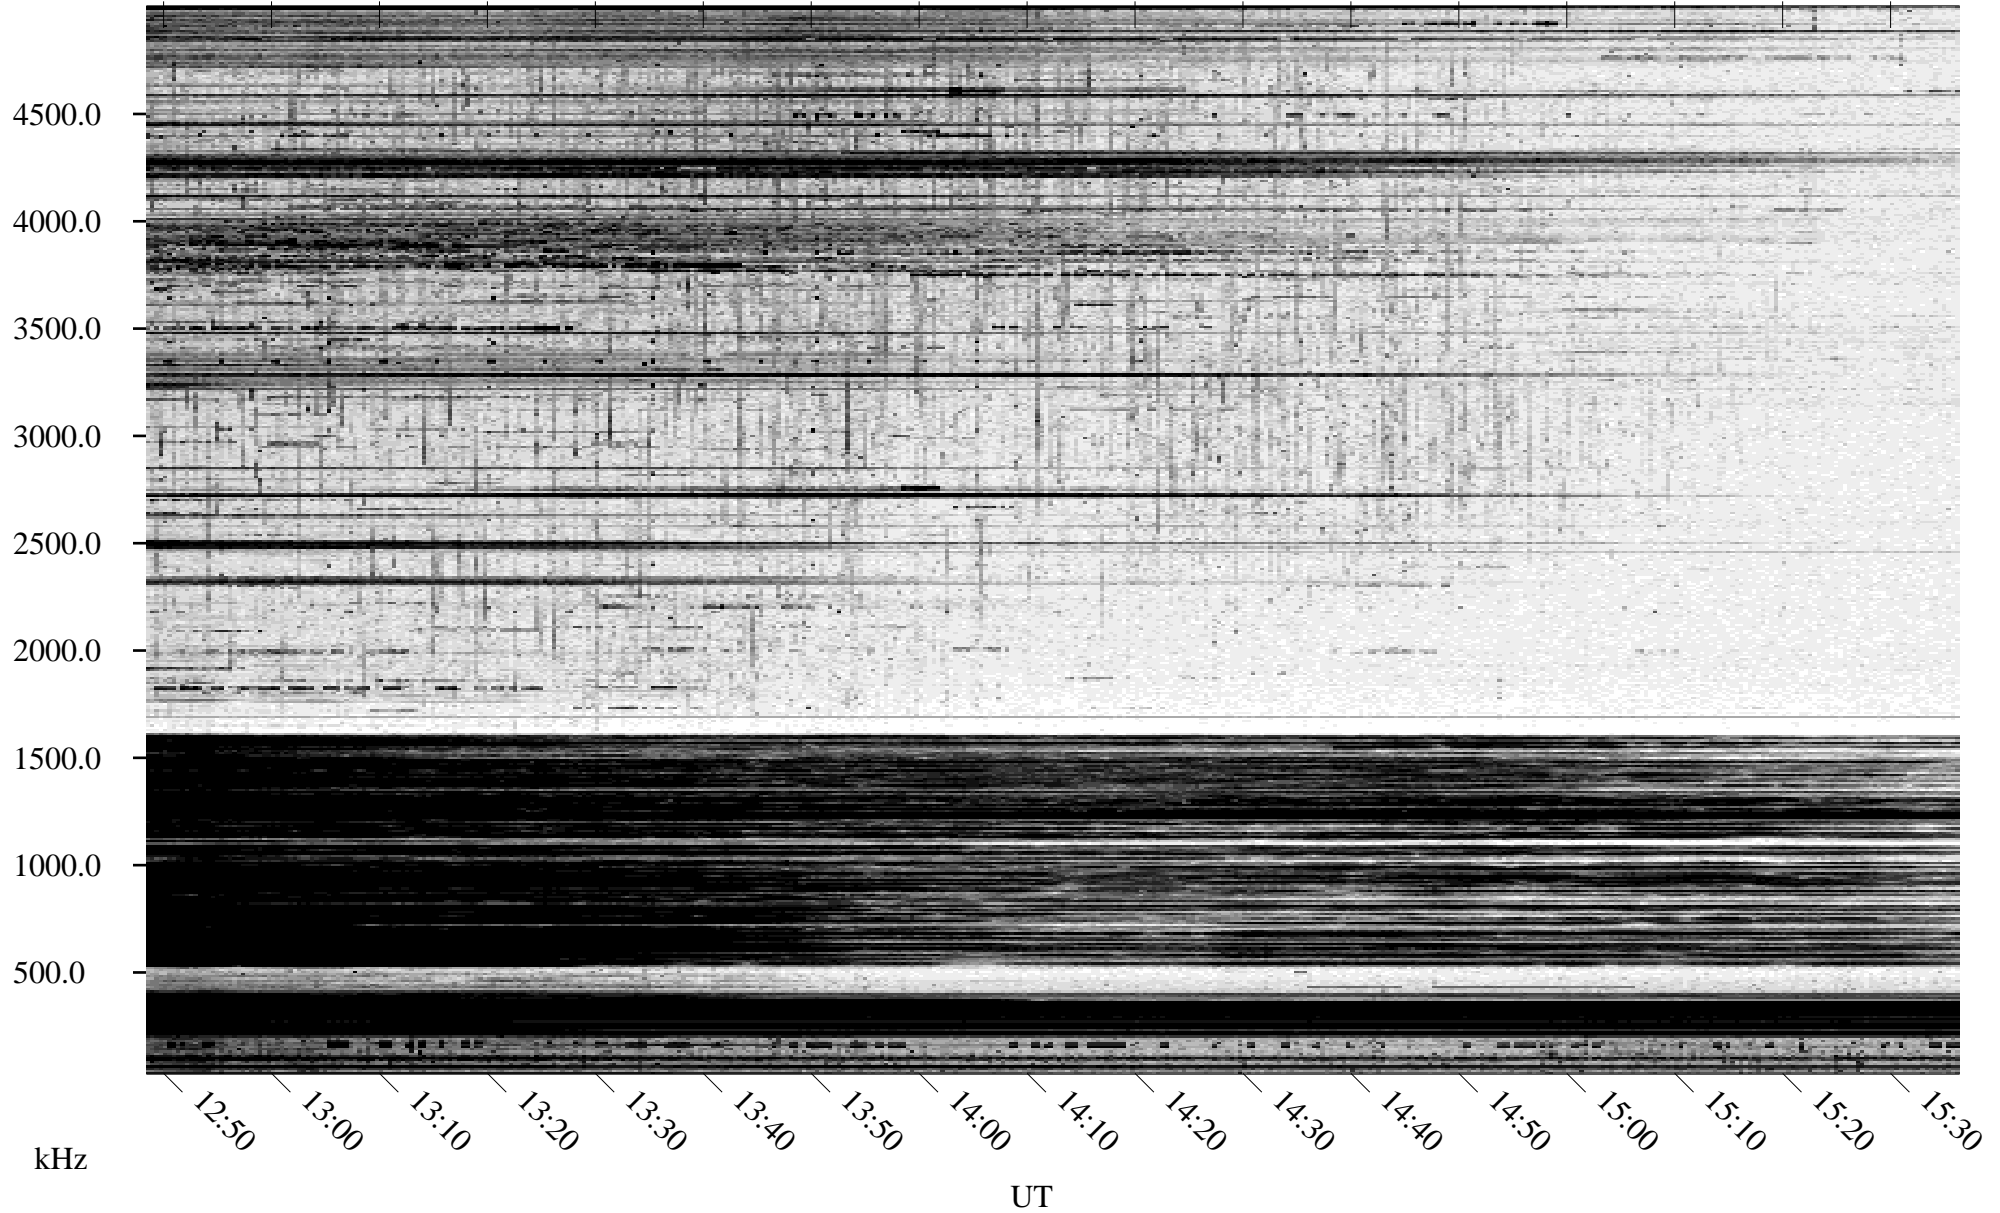

11/16/1994 Churchill, Manitoba

Linear Scale Black = 161 White = 15

ch94320l.r00m max_12

Page 1

11/16/1994 Churchill, Manitoba

Linear Scale Black = 161 White = 15

ch94320l.r00m max_12

Page 2

11/17/1994 Churchill, Manitoba

Linear Scale Black = 161 White = 15

ch94320l.r00m max_12

Page 3

11/17/1994 Churchill, Manitoba

Linear Scale Black = 161 White = 15

ch94320l.r00m max_12

Page 4

11/17/1994 Churchill, Manitoba

Linear Scale Black = 161 White = 15

ch94320l.r00m max_12

Page 5

11/17/1994 Churchill, Manitoba

Linear Scale Black = 161 White = 15

ch94320l.r00m max_12

Page 6

11/17/1994 Churchill, Manitoba

Linear Scale Black = 161 White = 15

ch94320l.r00m max_12

Page 7

11/17/1994 Churchill, Manitoba

Linear Scale Black = 161 White = 15

ch94320l.r00m max_12