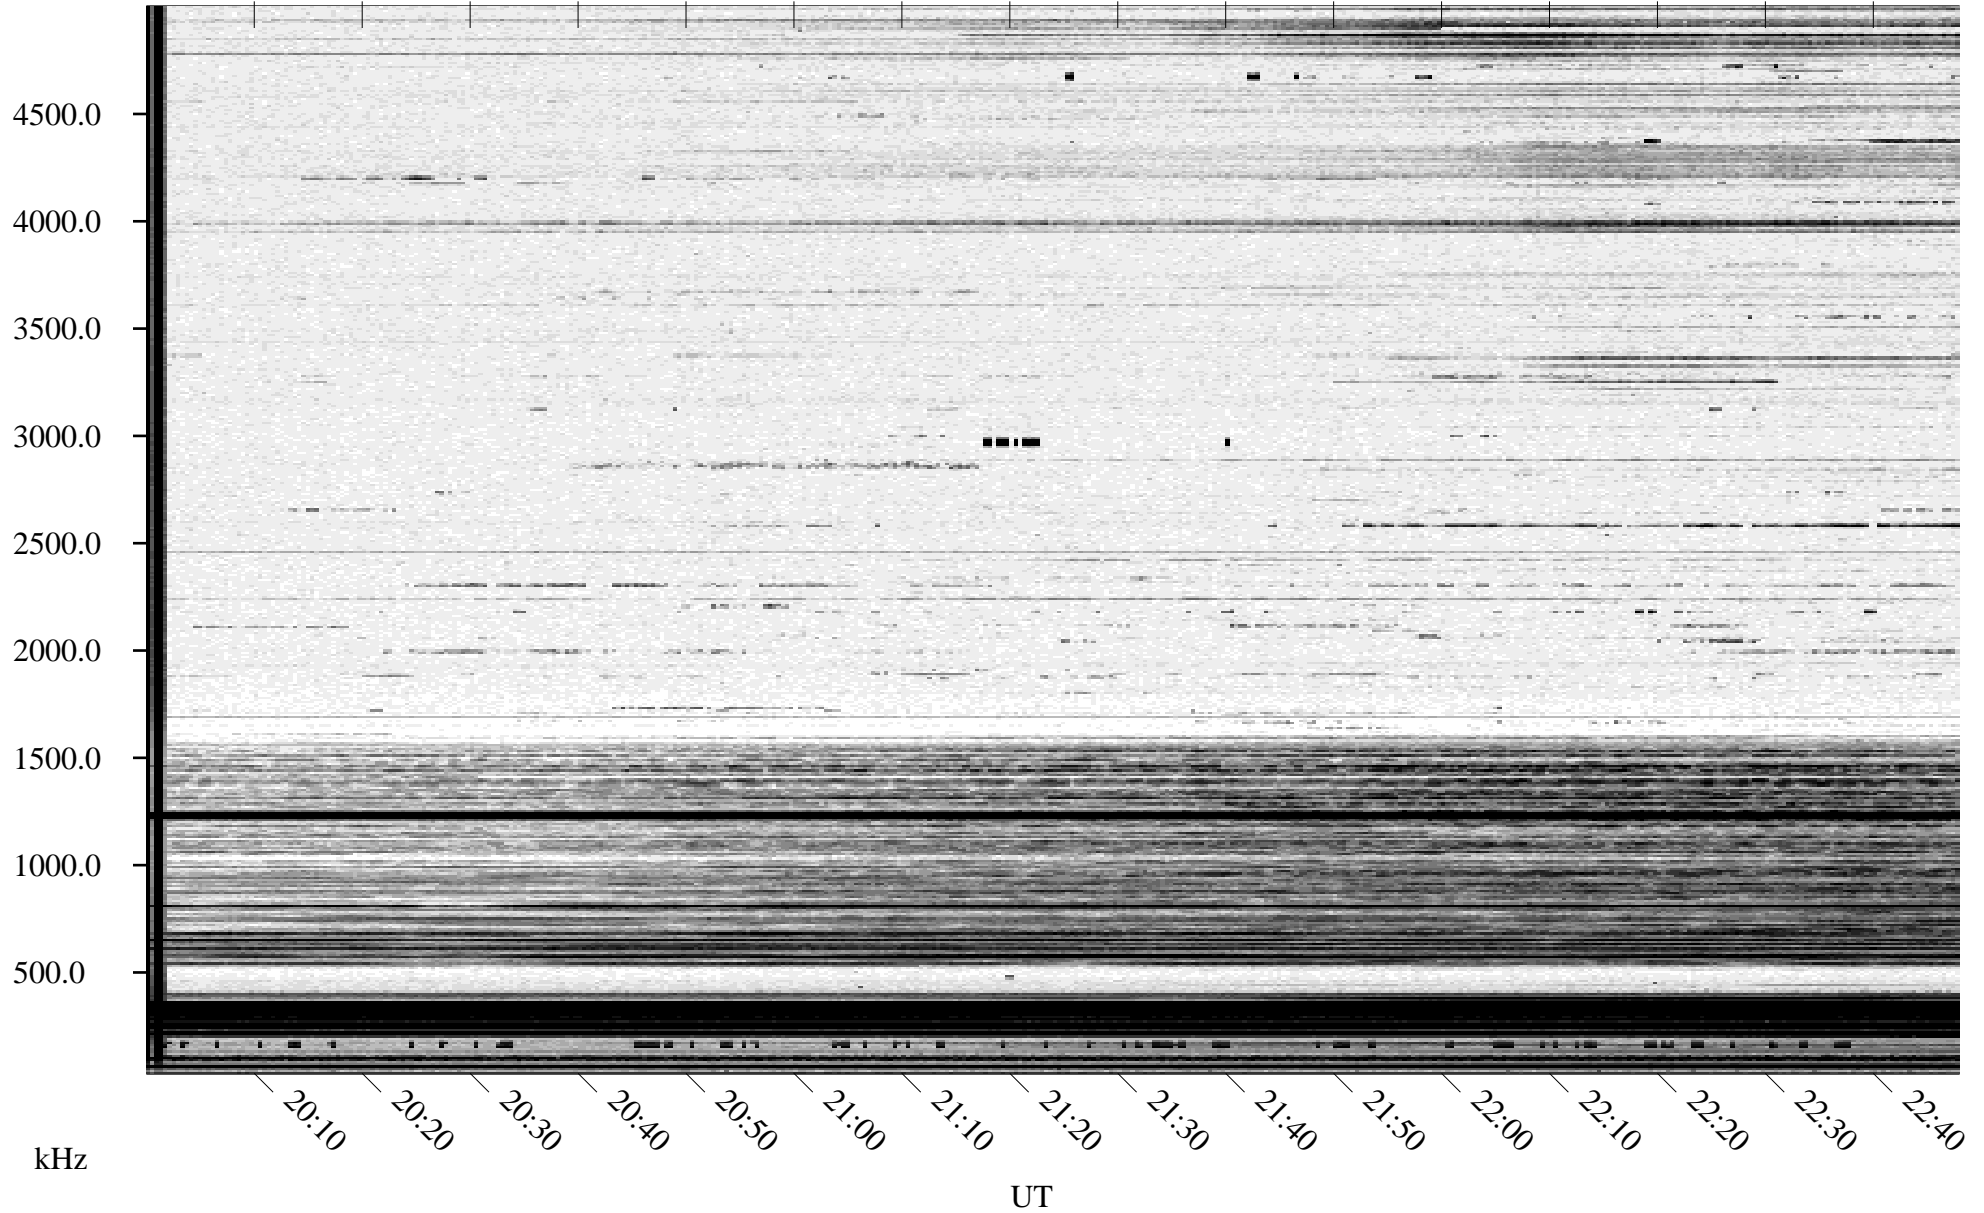

11/16/1994 Churchill, Manitoba

Linear Scale Black = 161 White = 15

ch94320l.r00m max_12

Page 1

11/16/1994 Churchill, Manitoba

Linear Scale Black = 161 White = 15

ch94320l.r00m max_12

Page 2

11/17/1994 Churchill, Manitoba

Linear Scale Black = 161 White = 15

ch94320l.r00m max_12

Page 3

11/17/1994 Churchill, Manitoba

Linear Scale Black = 161 White = 15

ch94320l.r00m max_12

Page 4

11/17/1994 Churchill, Manitoba

Linear Scale Black = 161 White = 15

ch94320l.r00m max_12

Page 5

11/17/1994 Churchill, Manitoba

Linear Scale Black = 161 White = 15

ch94320l.r00m max_12

Page 6

11/17/1994 Churchill, Manitoba

Linear Scale Black = 161 White = 15

ch94320l.r00m max_12

Page 7

11/17/1994 Churchill, Manitoba

Linear Scale Black = 161 White = 15

ch94320l.r00m max_12