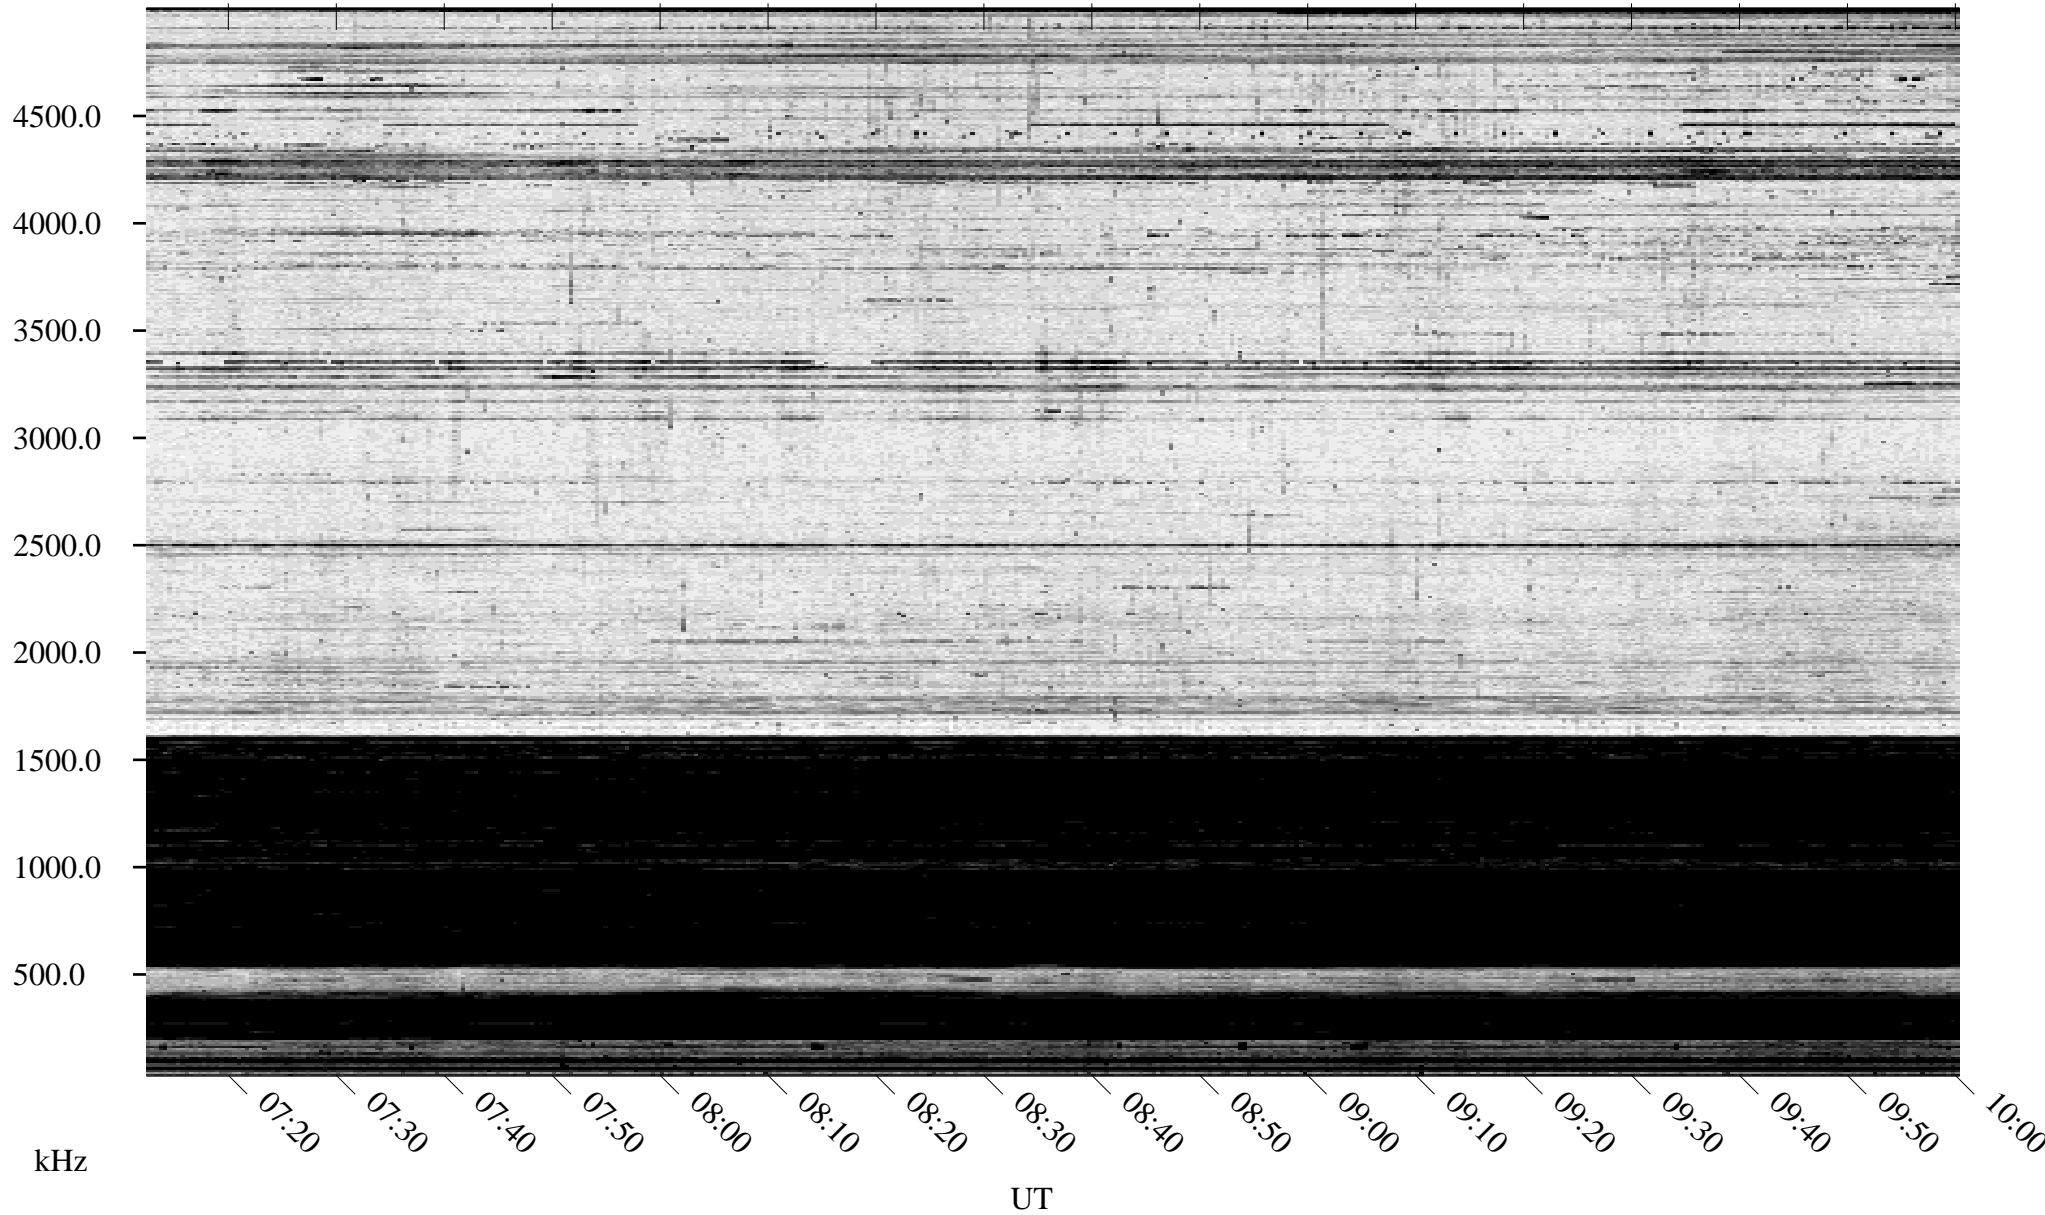

11/16/1994 Churchill, Manitoba

Linear Scale Black = 161 White = 15

ch94320l.r00m max_12

Page 1

11/16/1994 Churchill, Manitoba

Linear Scale Black = 161 White = 15

ch94320l.r00m max_12

Page 2

11/17/1994 Churchill, Manitoba

Linear Scale Black = 161 White = 15

ch94320l.r00m max_12

Page 3

11/17/1994 Churchill, Manitoba

Linear Scale Black = 161 White = 15

ch94320l.r00m max_12

Page 4

11/17/1994 Churchill, Manitoba

Linear Scale Black = 161 White = 15

ch94320l.r00m max_12

Page 5

11/17/1994 Churchill, Manitoba

Linear Scale Black = 161 White = 15

ch94320l.r00m max_12

Page 6

11/17/1994 Churchill, Manitoba

Linear Scale Black = 161 White = 15

ch94320l.r00m max_12

Page 7

11/17/1994 Churchill, Manitoba

Linear Scale Black = 161 White = 15

ch94320l.r00m max_12