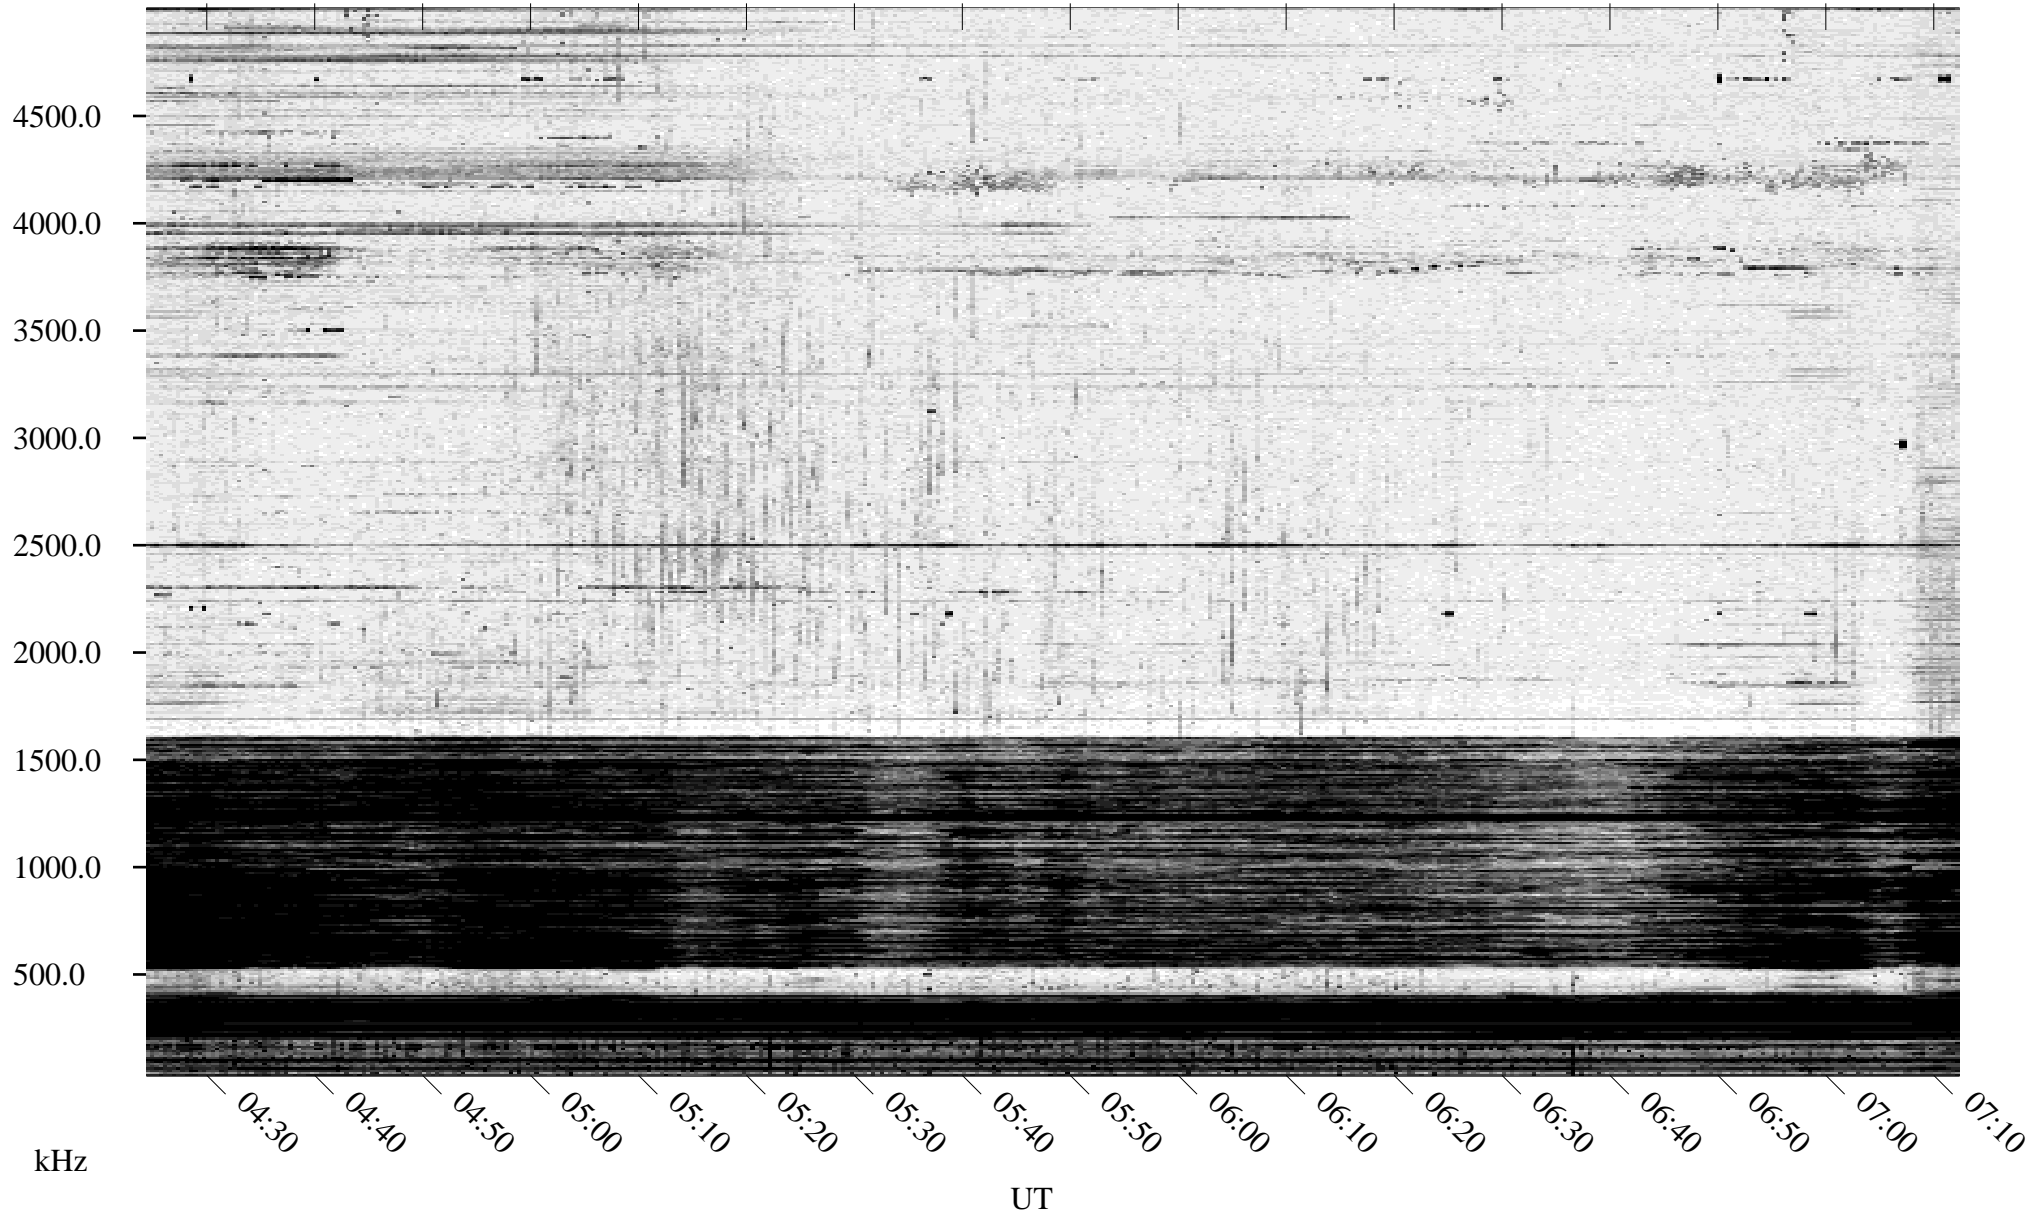

11/19/1994 Churchill, Manitoba

Linear Scale Black = 161 White = 15

ch94323l.r00m max_12

Page 1

11/19/1994 Churchill, Manitoba

Linear Scale Black = 161 White = 15

ch94323l.r00m max_12

Page 2

11/20/1994 Churchill, Manitoba

Linear Scale Black = 161 White = 15

ch94323l.r00m max_12

Page 3

11/20/1994 Churchill, Manitoba

Linear Scale Black = 161 White = 15

ch94323l.r00m max_12

Page 4

11/20/1994 Churchill, Manitoba

Linear Scale Black = 161 White = 15

ch943231.r00m max_12

Page 5

11/20/1994 Churchill, Manitoba

Linear Scale Black = 161 White = 15

ch943231.r00m max_12

Page 6

11/20/1994 Churchill, Manitoba

Linear Scale Black = 161 White = 15

ch943231.r00m max_12

Page 7

11/20/1994 Churchill, Manitoba

Linear Scale Black = 161 White = 15

ch943231.r00m max_12