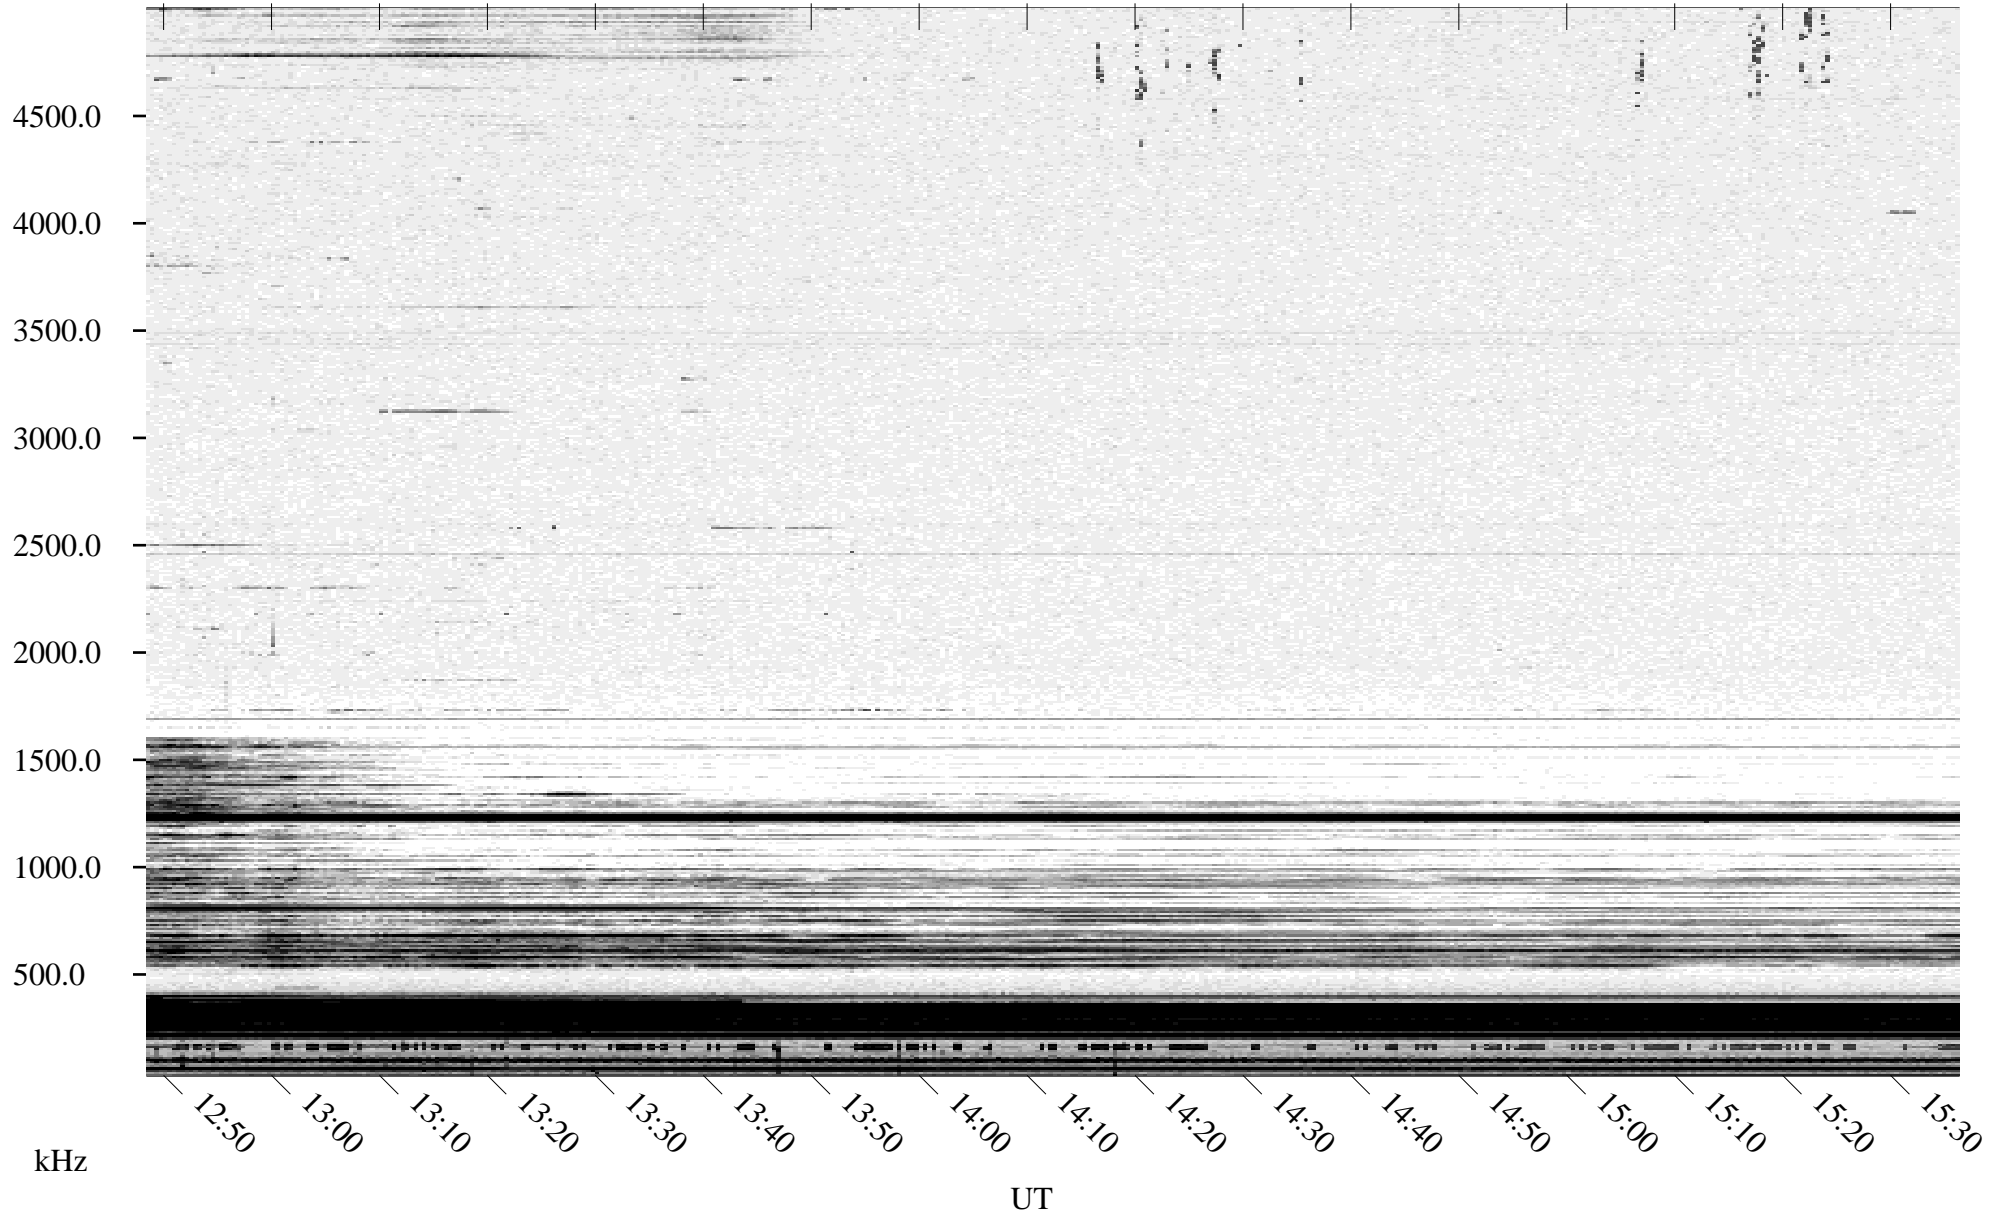

11/19/1994 Churchill, Manitoba

Linear Scale Black = 161 White = 15

ch94323l.r00m max_12

Page 1

11/19/1994 Churchill, Manitoba

Linear Scale Black = 161 White = 15

ch94323l.r00m max_12

Page 2

11/20/1994 Churchill, Manitoba

Linear Scale Black = 161 White = 15

ch94323l.r00m max_12

Page 3

11/20/1994 Churchill, Manitoba

Linear Scale Black = 161 White = 15

ch94323l.r00m max_12

Page 4

11/20/1994 Churchill, Manitoba

Linear Scale Black = 161 White = 15

ch943231.r00m max_12

Page 5

11/20/1994 Churchill, Manitoba

Linear Scale Black = 161 White = 15

ch943231.r00m max_12

Page 6

11/20/1994 Churchill, Manitoba

Linear Scale Black = 161 White = 15

ch943231.r00m max_12

Page 7

11/20/1994 Churchill, Manitoba

Linear Scale Black = 161 White = 15

ch943231.r00m max_12