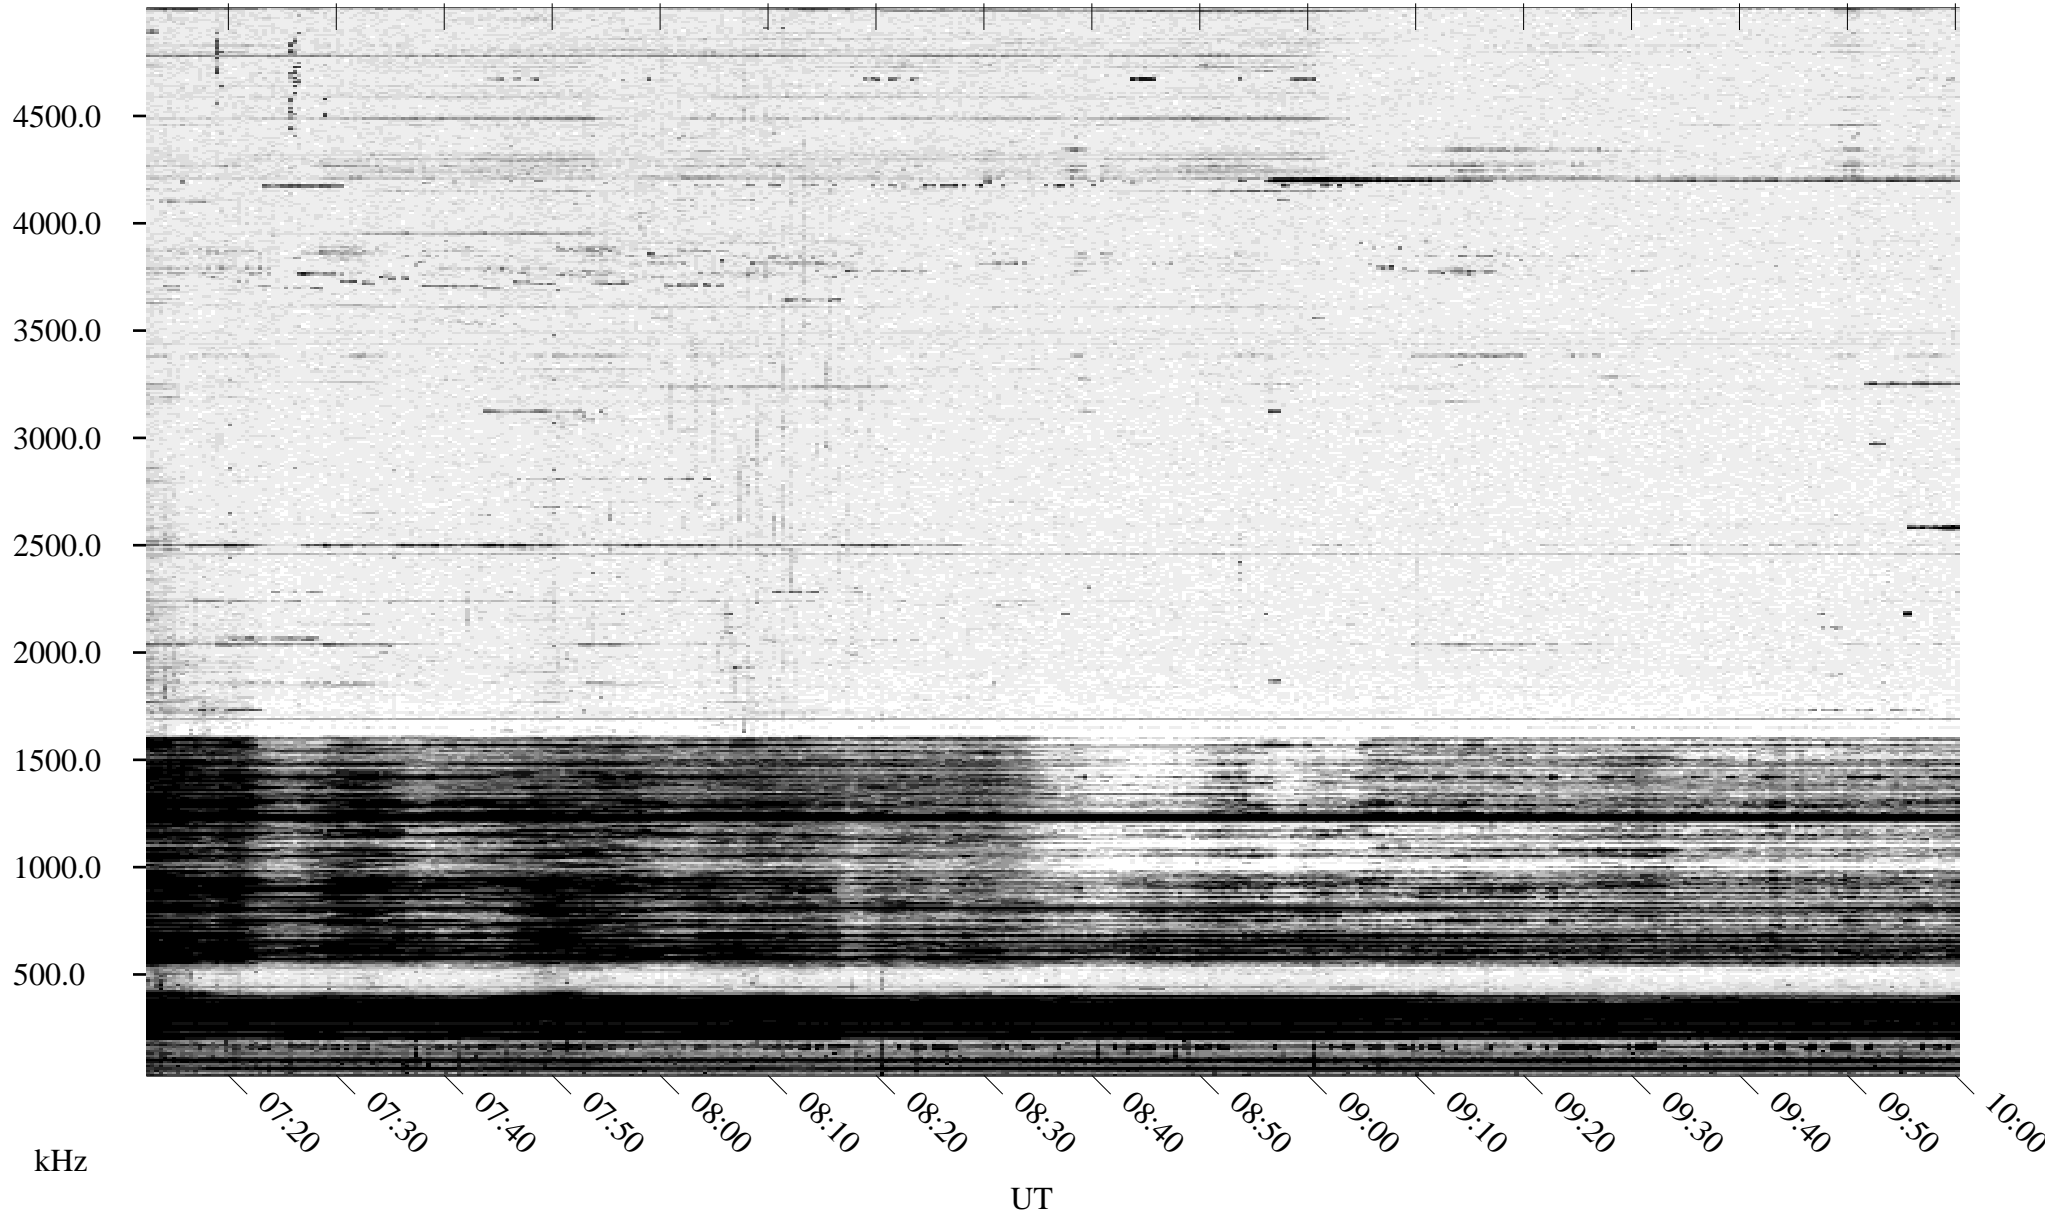

11/19/1994 Churchill, Manitoba

Linear Scale Black = 161 White = 15

ch94323l.r00m max_12

Page 1

11/19/1994 Churchill, Manitoba

Linear Scale Black = 161 White = 15

ch94323l.r00m max_12

Page 2

11/20/1994 Churchill, Manitoba

Linear Scale Black = 161 White = 15

ch94323l.r00m max_12

Page 3

11/20/1994 Churchill, Manitoba

Linear Scale Black = 161 White = 15

ch94323l.r00m max_12

Page 4

11/20/1994 Churchill, Manitoba

Linear Scale Black = 161 White = 15

ch943231.r00m max_12

Page 5

11/20/1994 Churchill, Manitoba

Linear Scale Black = 161 White = 15

ch943231.r00m max_12

Page 6

11/20/1994 Churchill, Manitoba

Linear Scale Black = 161 White = 15

ch943231.r00m max_12

Page 7

11/20/1994 Churchill, Manitoba

Linear Scale Black = 161 White = 15

ch943231.r00m max_12