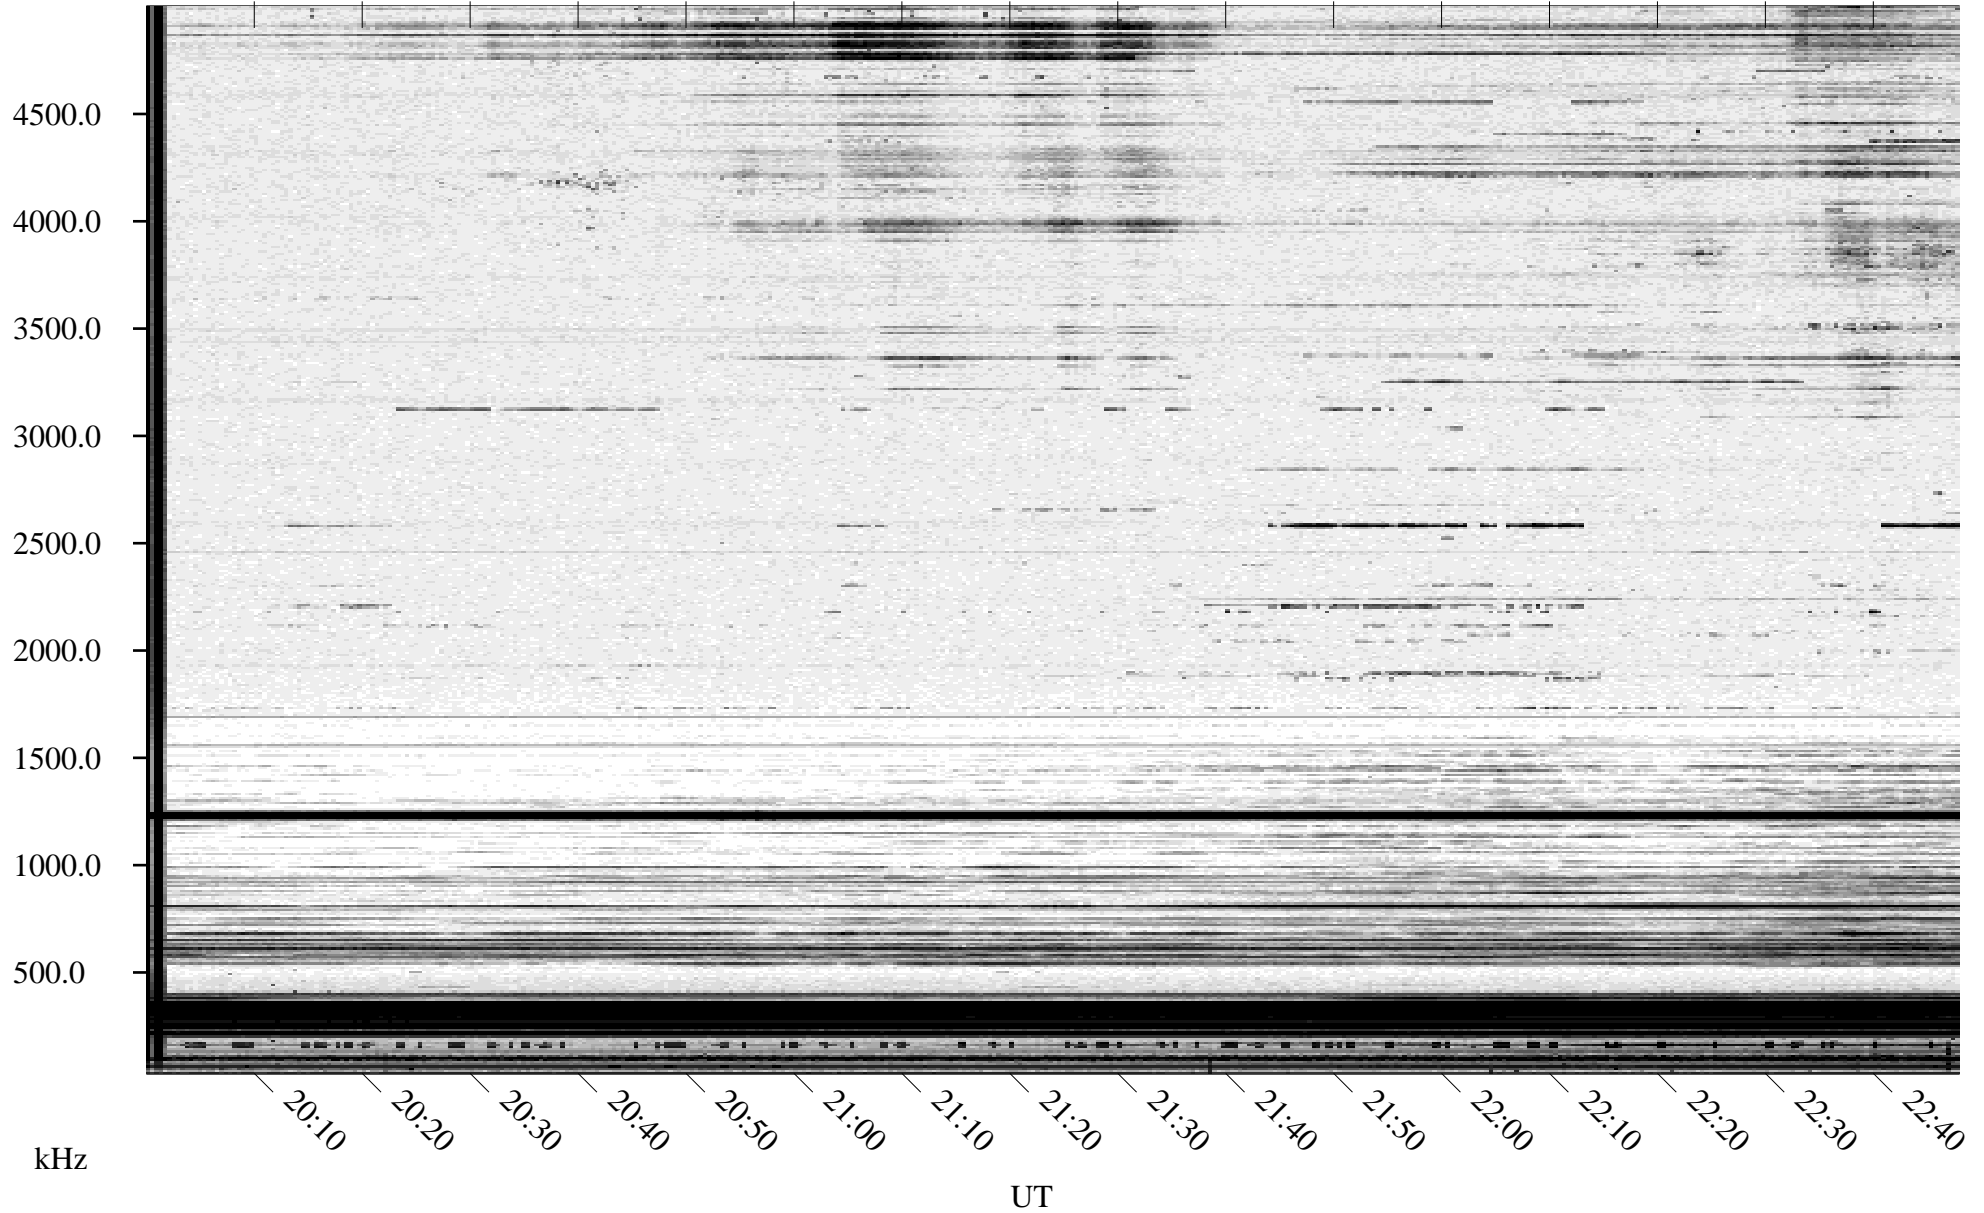

11/19/1994 Churchill, Manitoba

Linear Scale Black = 161 White = 15

ch94323l.r00m max_12

Page 1

11/19/1994 Churchill, Manitoba

Linear Scale Black = 161 White = 15

ch94323l.r00m max_12

Page 2

11/20/1994 Churchill, Manitoba

Linear Scale Black = 161 White = 15

ch94323l.r00m max_12

Page 3

11/20/1994 Churchill, Manitoba

Linear Scale Black = 161 White = 15

ch94323l.r00m max_12

Page 4

11/20/1994 Churchill, Manitoba

Linear Scale Black = 161 White = 15

ch943231.r00m max_12

Page 5

11/20/1994 Churchill, Manitoba

Linear Scale Black = 161 White = 15

ch943231.r00m max_12

Page 6

11/20/1994 Churchill, Manitoba

Linear Scale Black = 161 White = 15

ch943231.r00m max_12

Page 7

11/20/1994 Churchill, Manitoba

Linear Scale Black = 161 White = 15

ch943231.r00m max_12