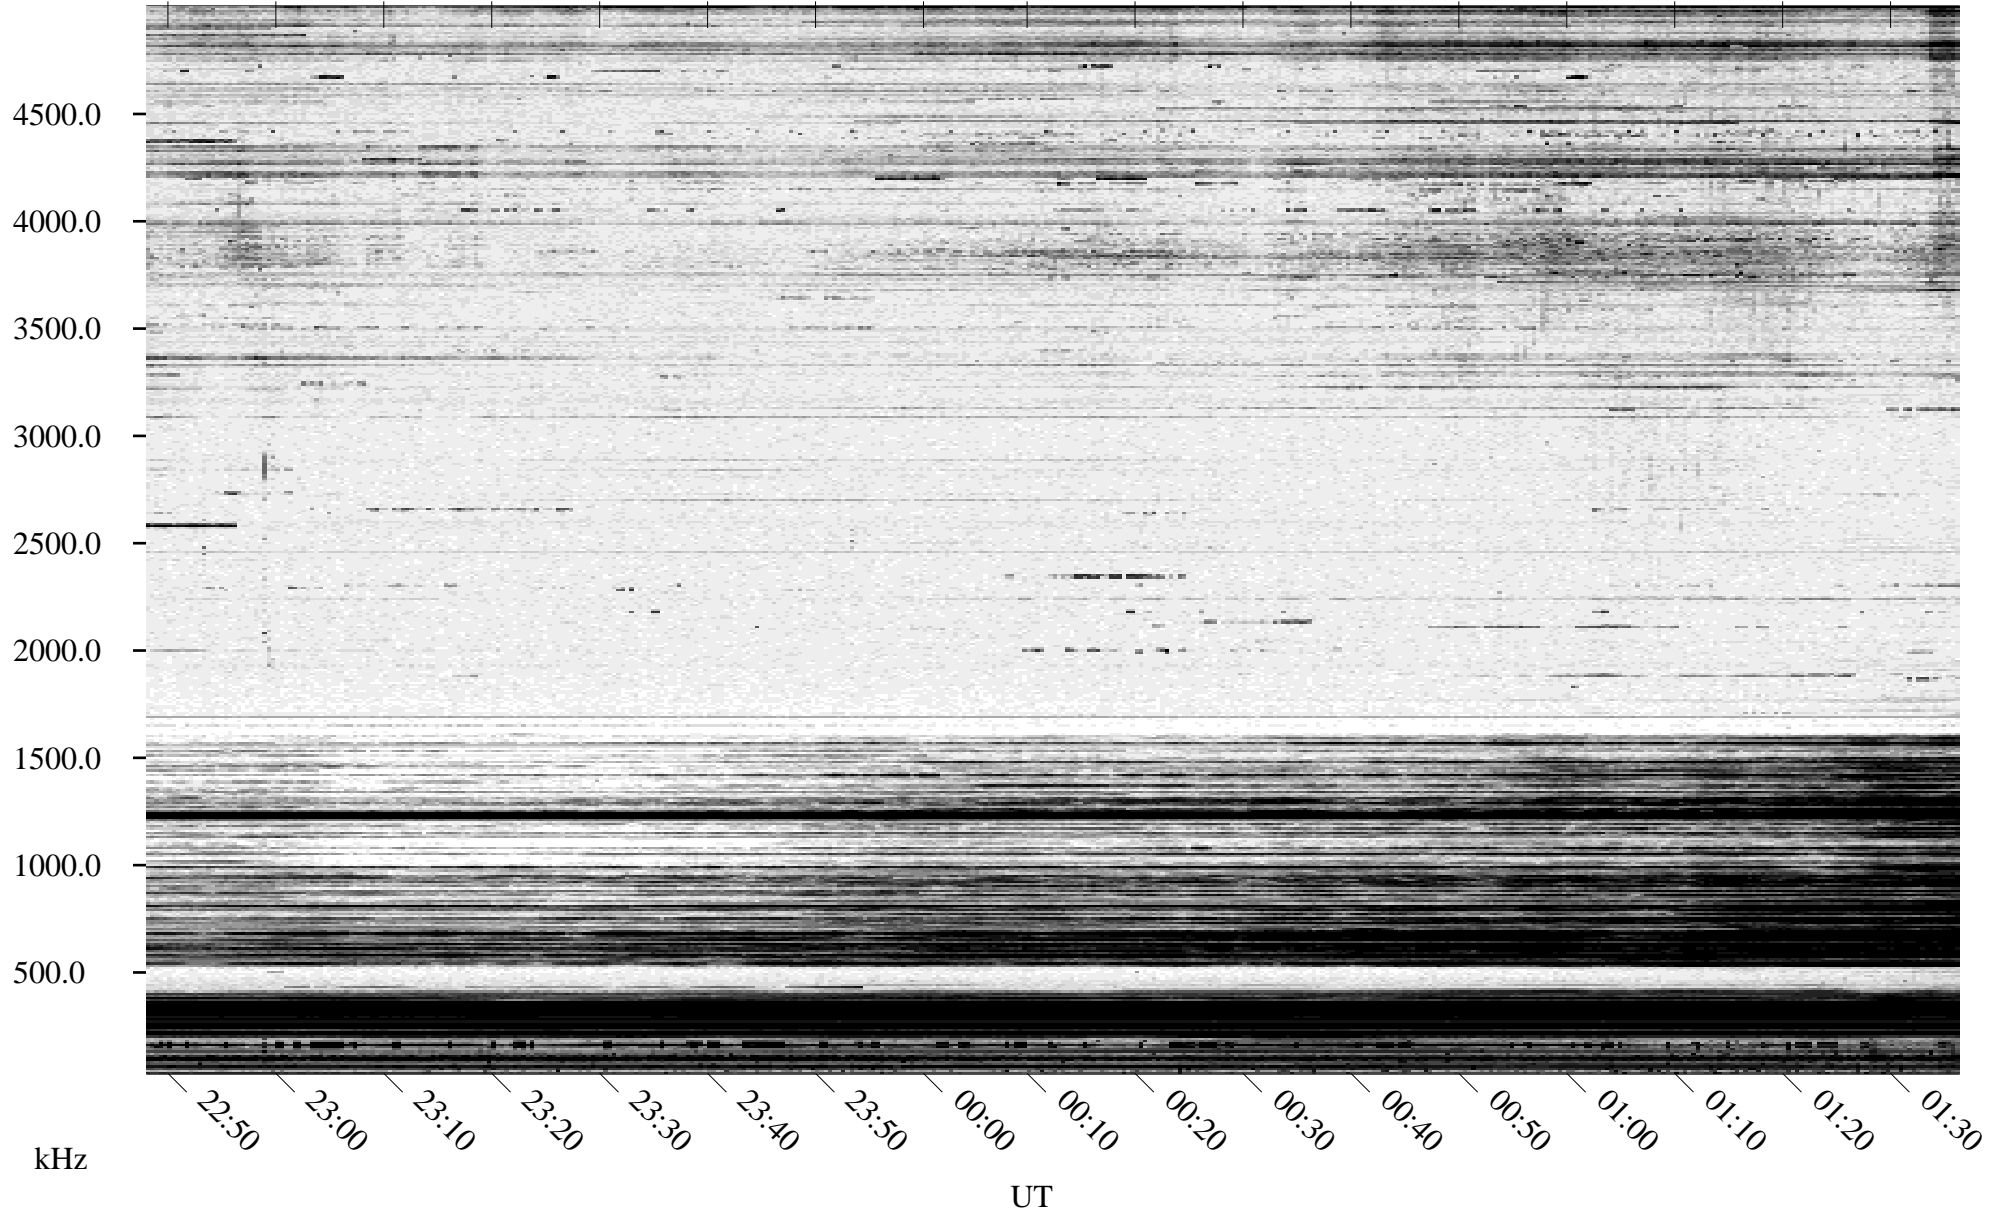

11/19/1994 Churchill, Manitoba

Linear Scale Black = 161 White = 15

ch94323l.r00m max_12

Page 1

11/19/1994 Churchill, Manitoba

Linear Scale Black = 161 White = 15

ch94323l.r00m max_12

Page 2

11/20/1994 Churchill, Manitoba

Linear Scale Black = 161 White = 15

ch94323l.r00m max_12

Page 3

11/20/1994 Churchill, Manitoba

Linear Scale Black = 161 White = 15

ch94323l.r00m max_12

Page 4

11/20/1994 Churchill, Manitoba

Linear Scale Black = 161 White = 15

ch943231.r00m max_12

Page 5

11/20/1994 Churchill, Manitoba

Linear Scale Black = 161 White = 15

ch943231.r00m max_12

Page 6

11/20/1994 Churchill, Manitoba

Linear Scale Black = 161 White = 15

ch943231.r00m max_12

Page 7

11/20/1994 Churchill, Manitoba

Linear Scale Black = 161 White = 15

ch943231.r00m max_12