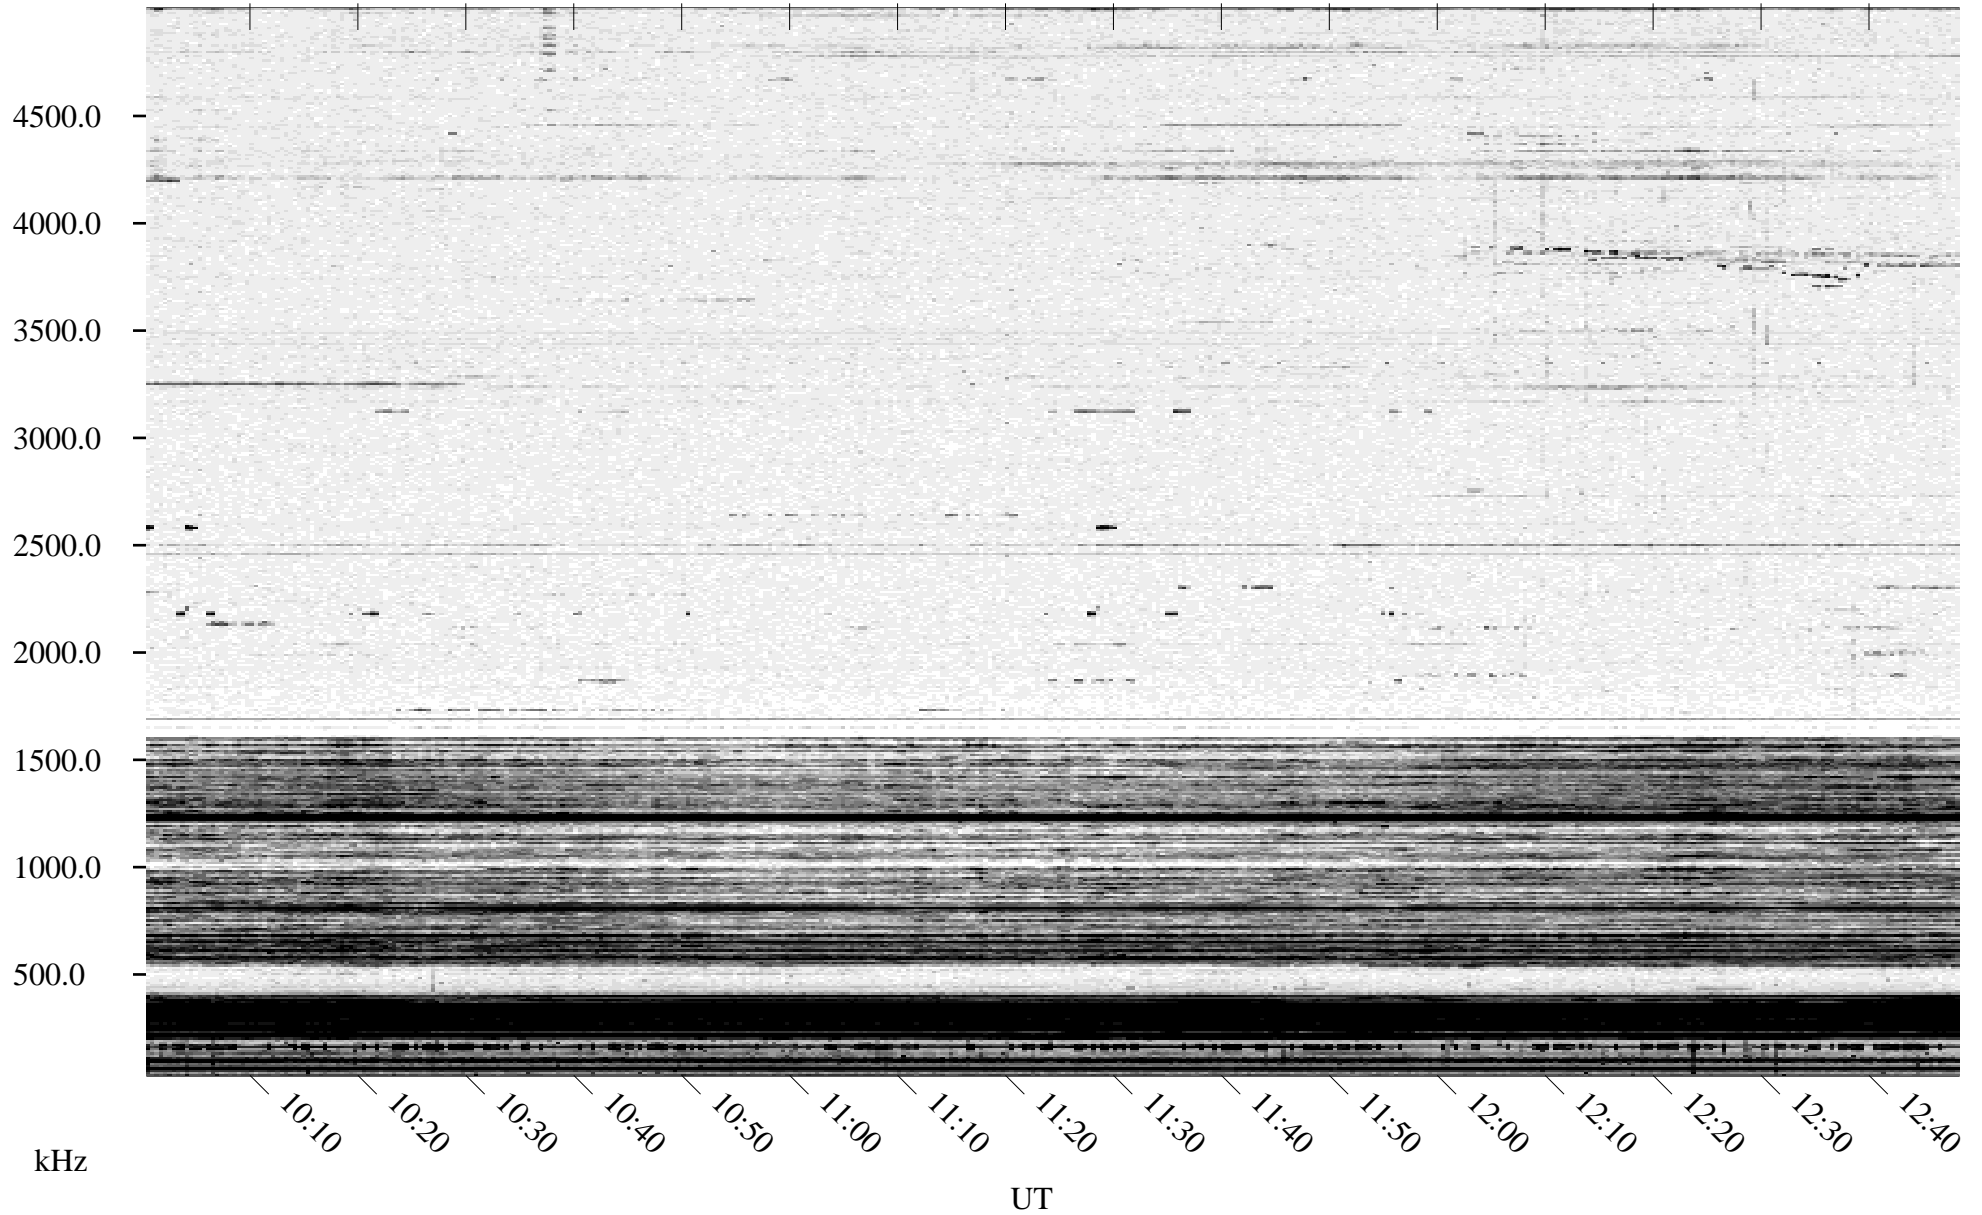

11/19/1994 Churchill, Manitoba

Linear Scale Black = 161 White = 15

ch94323l.r00m max_12

Page 1

11/19/1994 Churchill, Manitoba

Linear Scale Black = 161 White = 15

ch94323l.r00m max_12

Page 2

11/20/1994 Churchill, Manitoba

Linear Scale Black = 161 White = 15

ch94323l.r00m max_12

Page 3

11/20/1994 Churchill, Manitoba

Linear Scale Black = 161 White = 15

ch94323l.r00m max_12

Page 4

11/20/1994 Churchill, Manitoba

Linear Scale Black = 161 White = 15

ch943231.r00m max_12

Page 5

11/20/1994 Churchill, Manitoba

Linear Scale Black = 161 White = 15

ch943231.r00m max_12

Page 6

11/20/1994 Churchill, Manitoba

Linear Scale Black = 161 White = 15

ch943231.r00m max_12

Page 7

11/20/1994 Churchill, Manitoba

Linear Scale Black = 161 White = 15

ch943231.r00m max_12