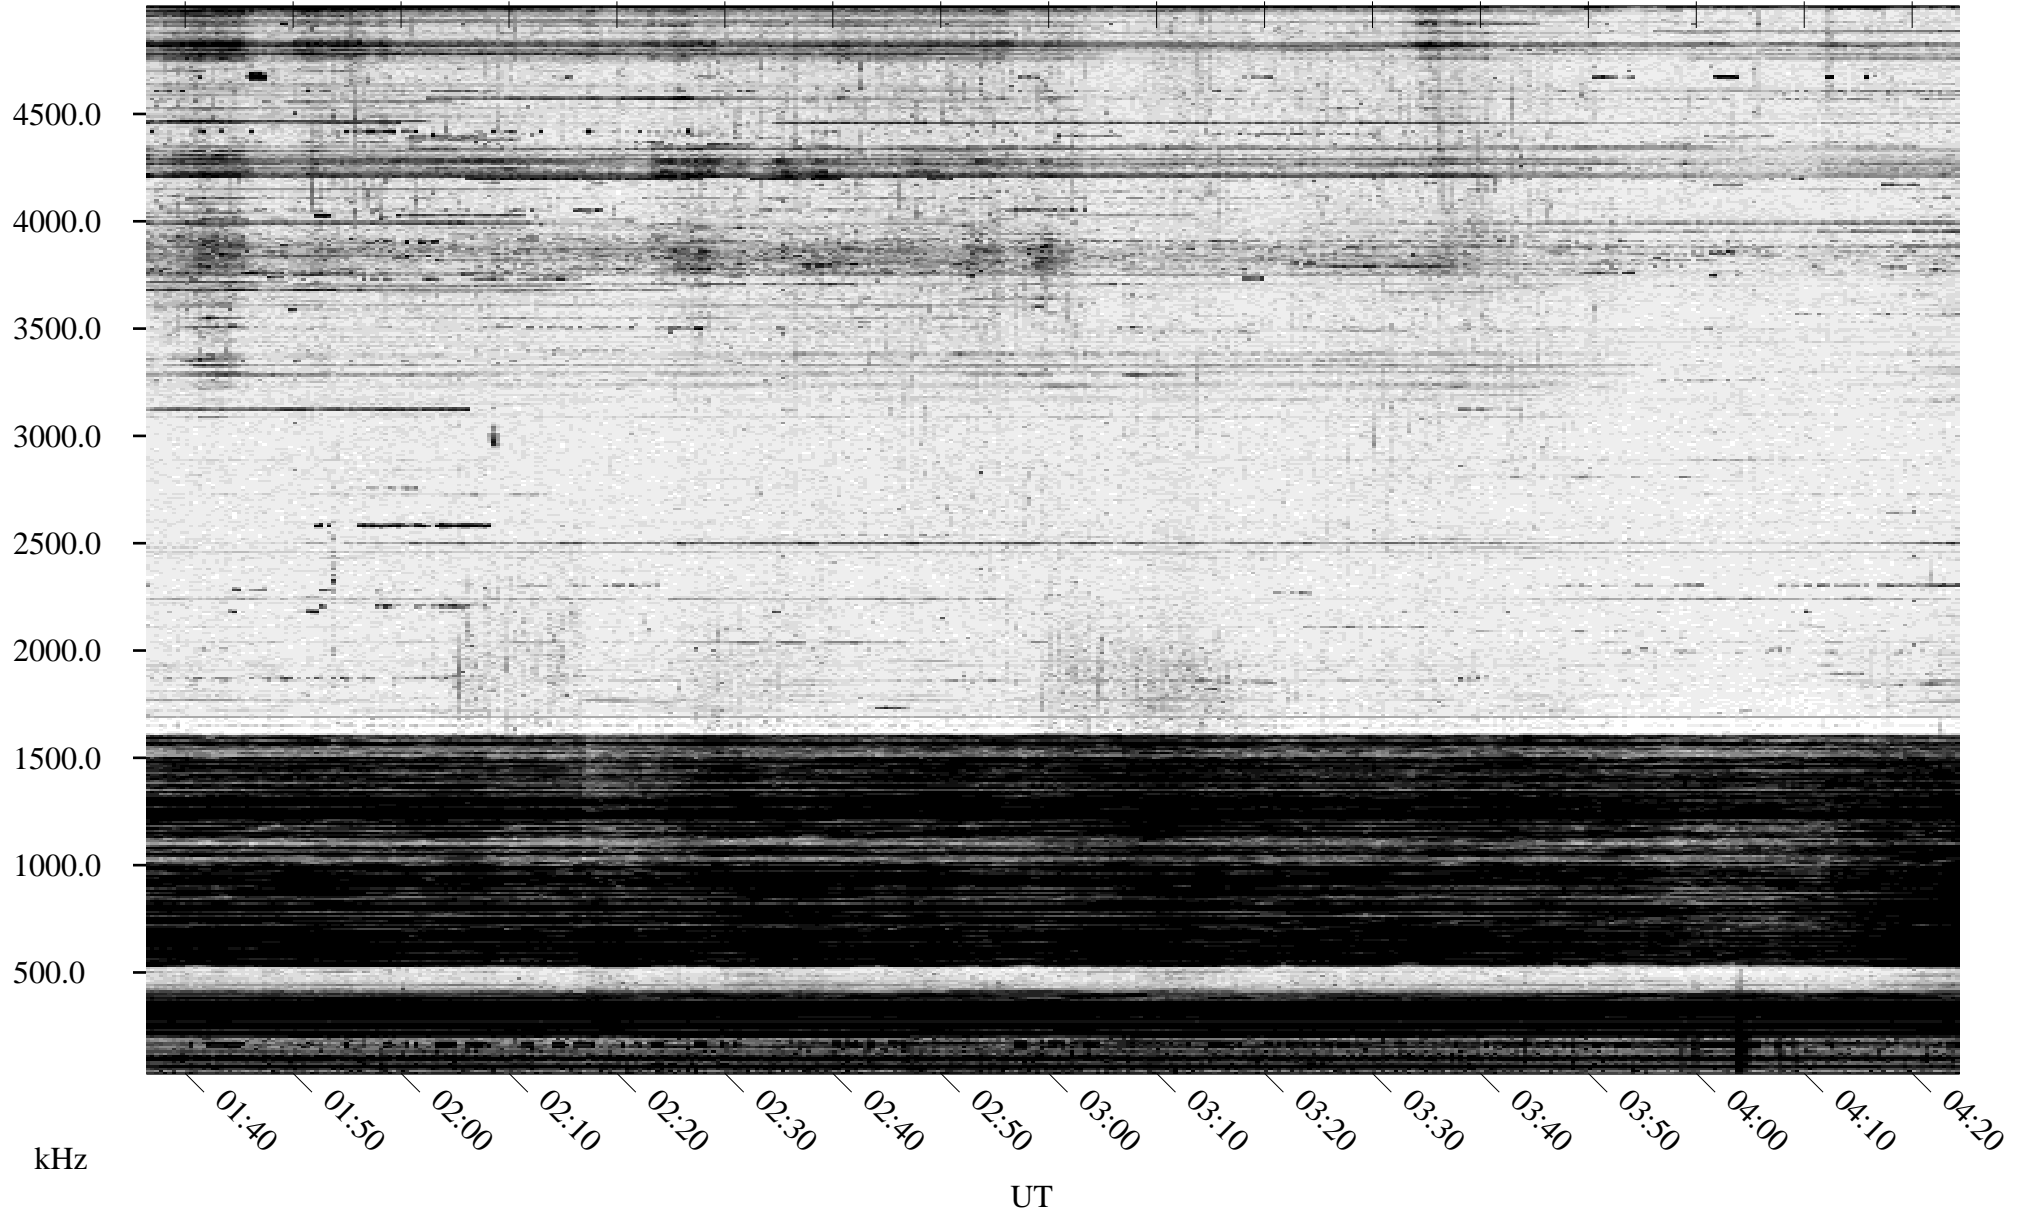

11/19/1994 Churchill, Manitoba

Linear Scale Black = 161 White = 15

ch94323l.r00m max_12

Page 1

11/19/1994 Churchill, Manitoba

Linear Scale Black = 161 White = 15

ch94323l.r00m max_12

Page 2

11/20/1994 Churchill, Manitoba

Linear Scale Black = 161 White = 15

ch94323l.r00m max_12

Page 3

11/20/1994 Churchill, Manitoba

Linear Scale Black = 161 White = 15

ch94323l.r00m max_12

Page 4

11/20/1994 Churchill, Manitoba

Linear Scale Black = 161 White = 15

ch943231.r00m max_12

Page 5

11/20/1994 Churchill, Manitoba

Linear Scale Black = 161 White = 15

ch943231.r00m max_12

Page 6

11/20/1994 Churchill, Manitoba

Linear Scale Black = 161 White = 15

ch943231.r00m max_12

Page 7

11/20/1994 Churchill, Manitoba

Linear Scale Black = 161 White = 15

ch943231.r00m max_12