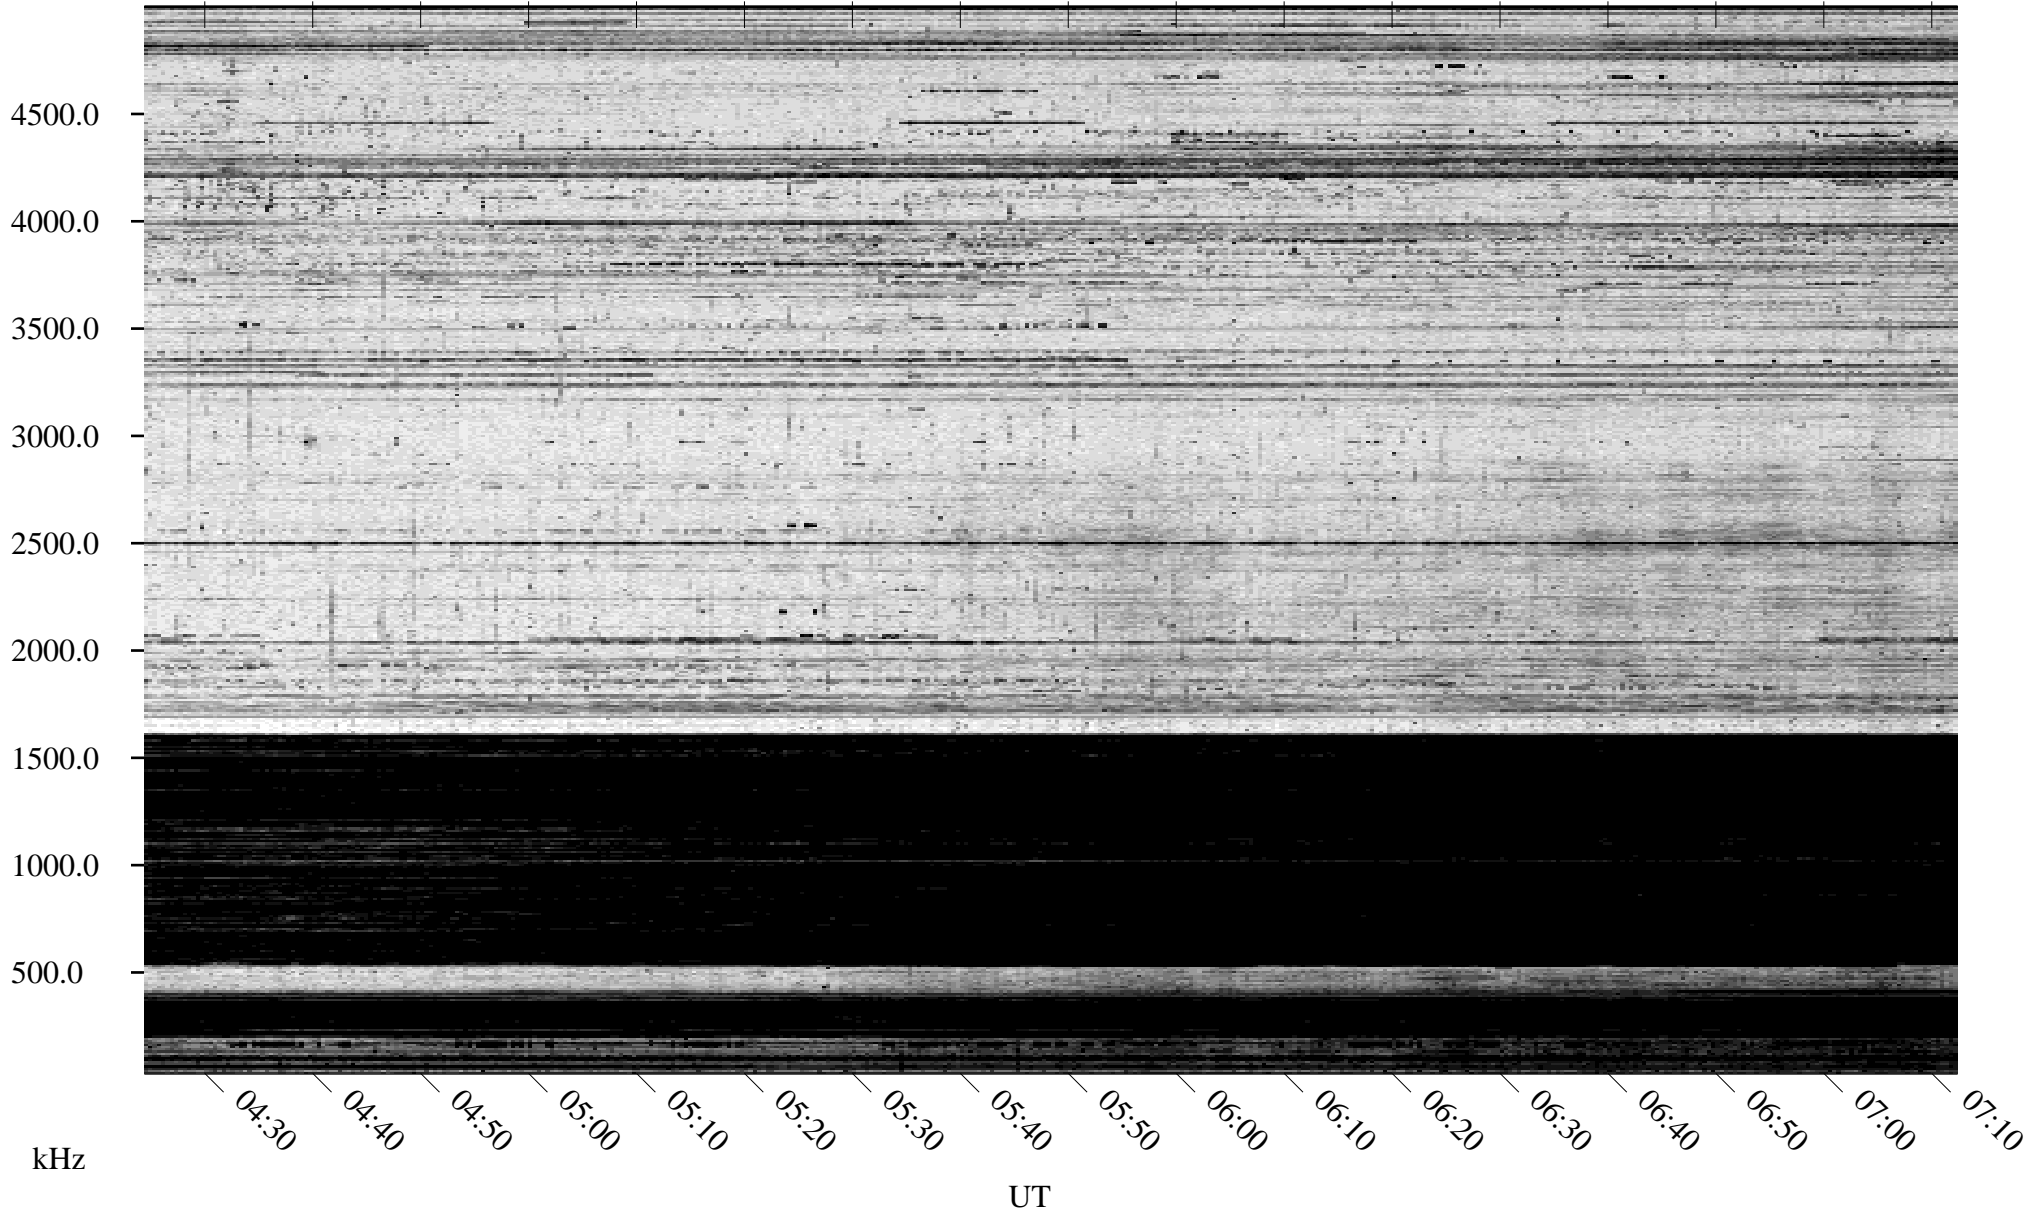

11/21/1994 Churchill, Manitoba

Linear Scale Black = 161 White = 15

ch943251.r00m max_12

Page 1

11/21/1994 Churchill, Manitoba

Linear Scale Black = 161 White = 15

ch943251.r00m max_12

Page 2

11/22/1994 Churchill, Manitoba

Linear Scale Black = 161 White = 15

ch943251.r00m max_12

Page 3

11/22/1994 Churchill, Manitoba

Linear Scale Black = 161 White = 15

ch943251.r00m max_12

Page 4

11/22/1994 Churchill, Manitoba

Linear Scale Black = 161 White = 15

ch943251.r00m max_12

Page 5

11/22/1994 Churchill, Manitoba

Linear Scale Black = 161 White = 15

ch943251.r00m max_12

Page 6

11/22/1994 Churchill, Manitoba

Linear Scale Black = 161 White = 15

ch943251.r00m max_12

Page 7

11/22/1994 Churchill, Manitoba

Linear Scale Black = 161 White = 15

ch943251.r00m max_12