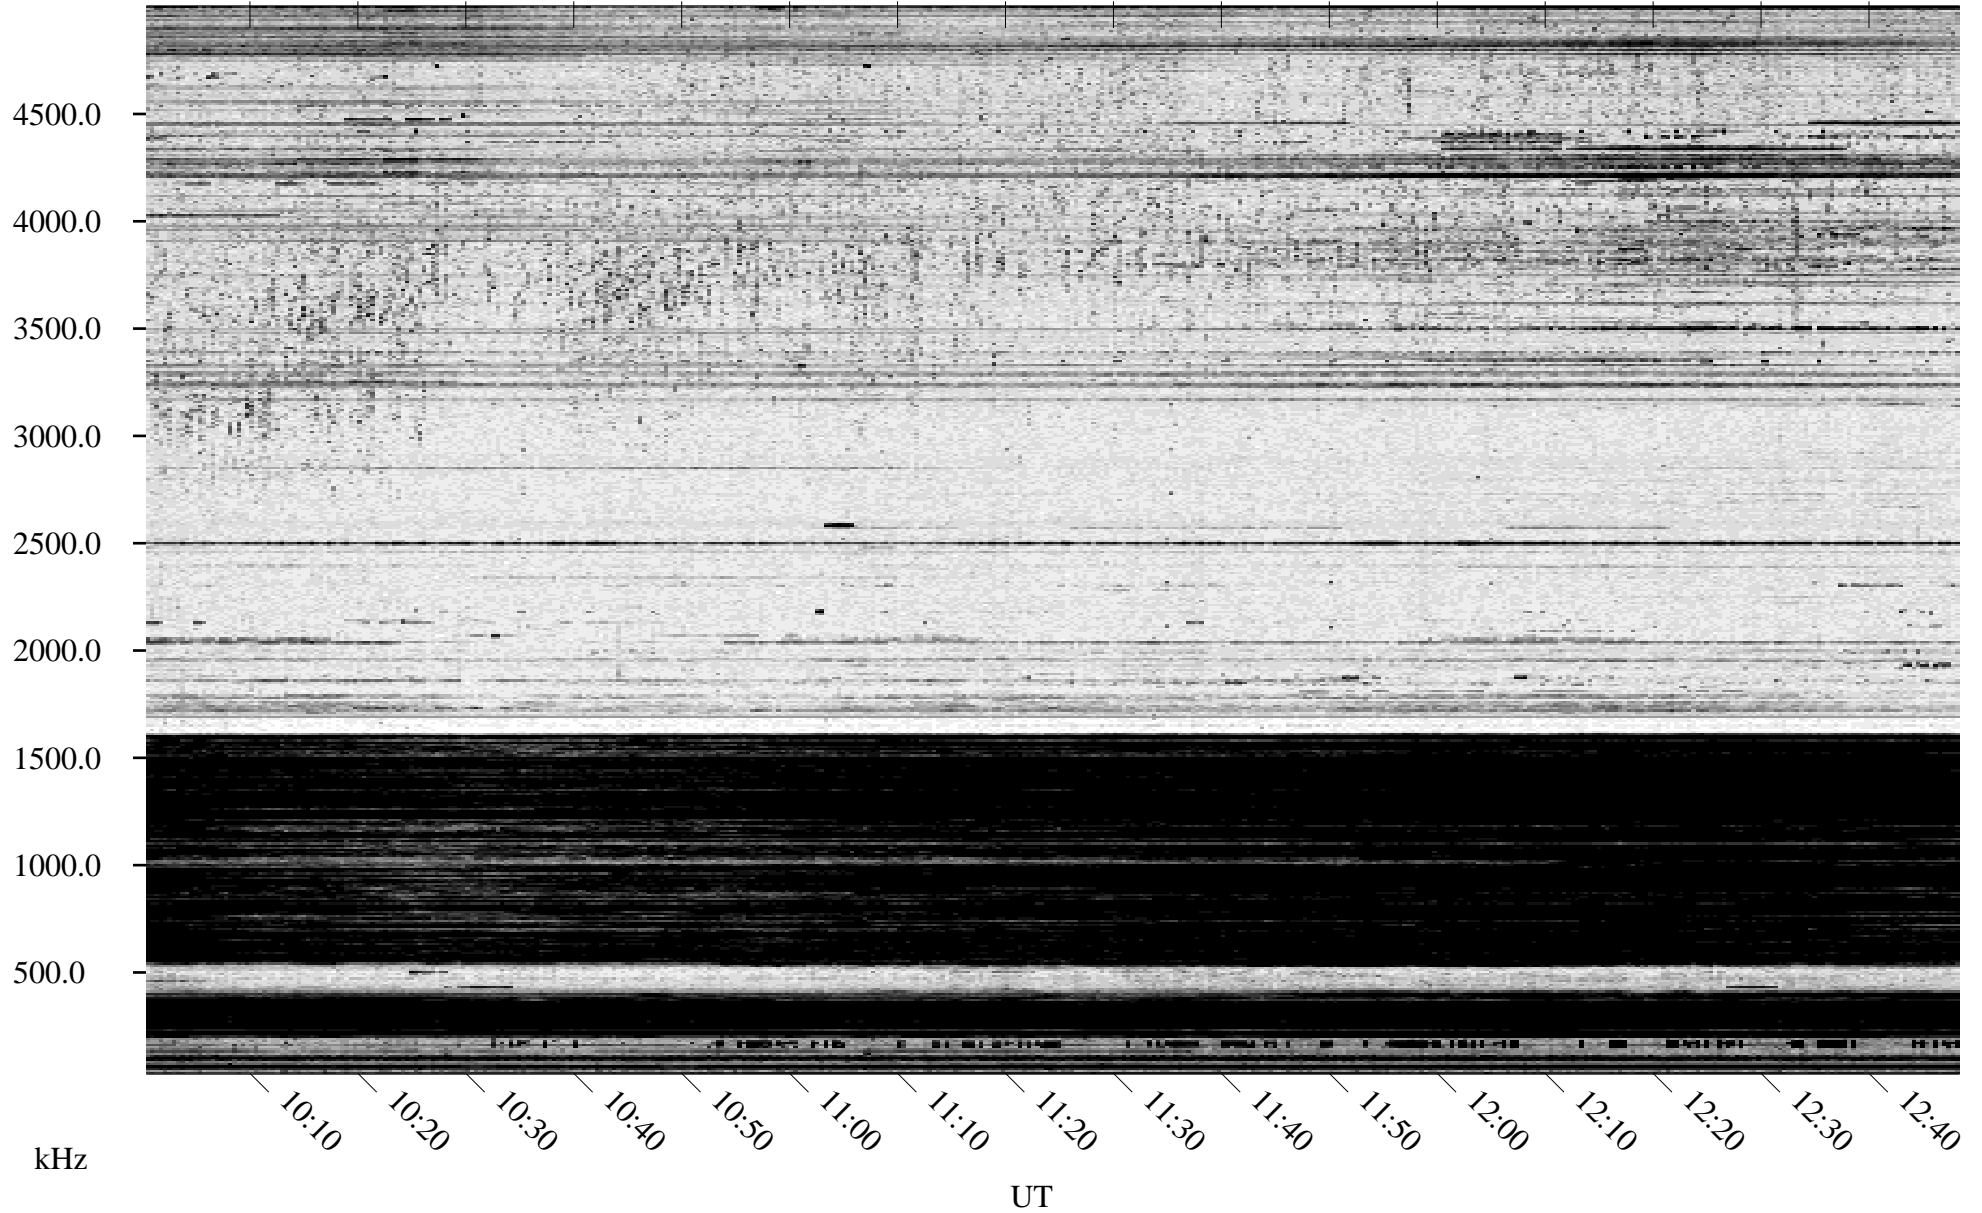

11/21/1994 Churchill, Manitoba

Linear Scale Black = 161 White = 15

ch943251.r00m max_12

Page 1

11/21/1994 Churchill, Manitoba

Linear Scale Black = 161 White = 15

ch943251.r00m max_12

Page 2

11/22/1994 Churchill, Manitoba

Linear Scale Black = 161 White = 15

ch943251.r00m max_12

Page 3

11/22/1994 Churchill, Manitoba

Linear Scale Black = 161 White = 15

ch943251.r00m max_12

Page 4

11/22/1994 Churchill, Manitoba

Linear Scale Black = 161 White = 15

ch943251.r00m max_12

Page 5

11/22/1994 Churchill, Manitoba

Linear Scale Black = 161 White = 15

ch943251.r00m max_12

Page 6

11/22/1994 Churchill, Manitoba

Linear Scale Black = 161 White = 15

ch943251.r00m max_12

Page 7

11/22/1994 Churchill, Manitoba

Linear Scale Black = 161 White = 15

ch943251.r00m max_12