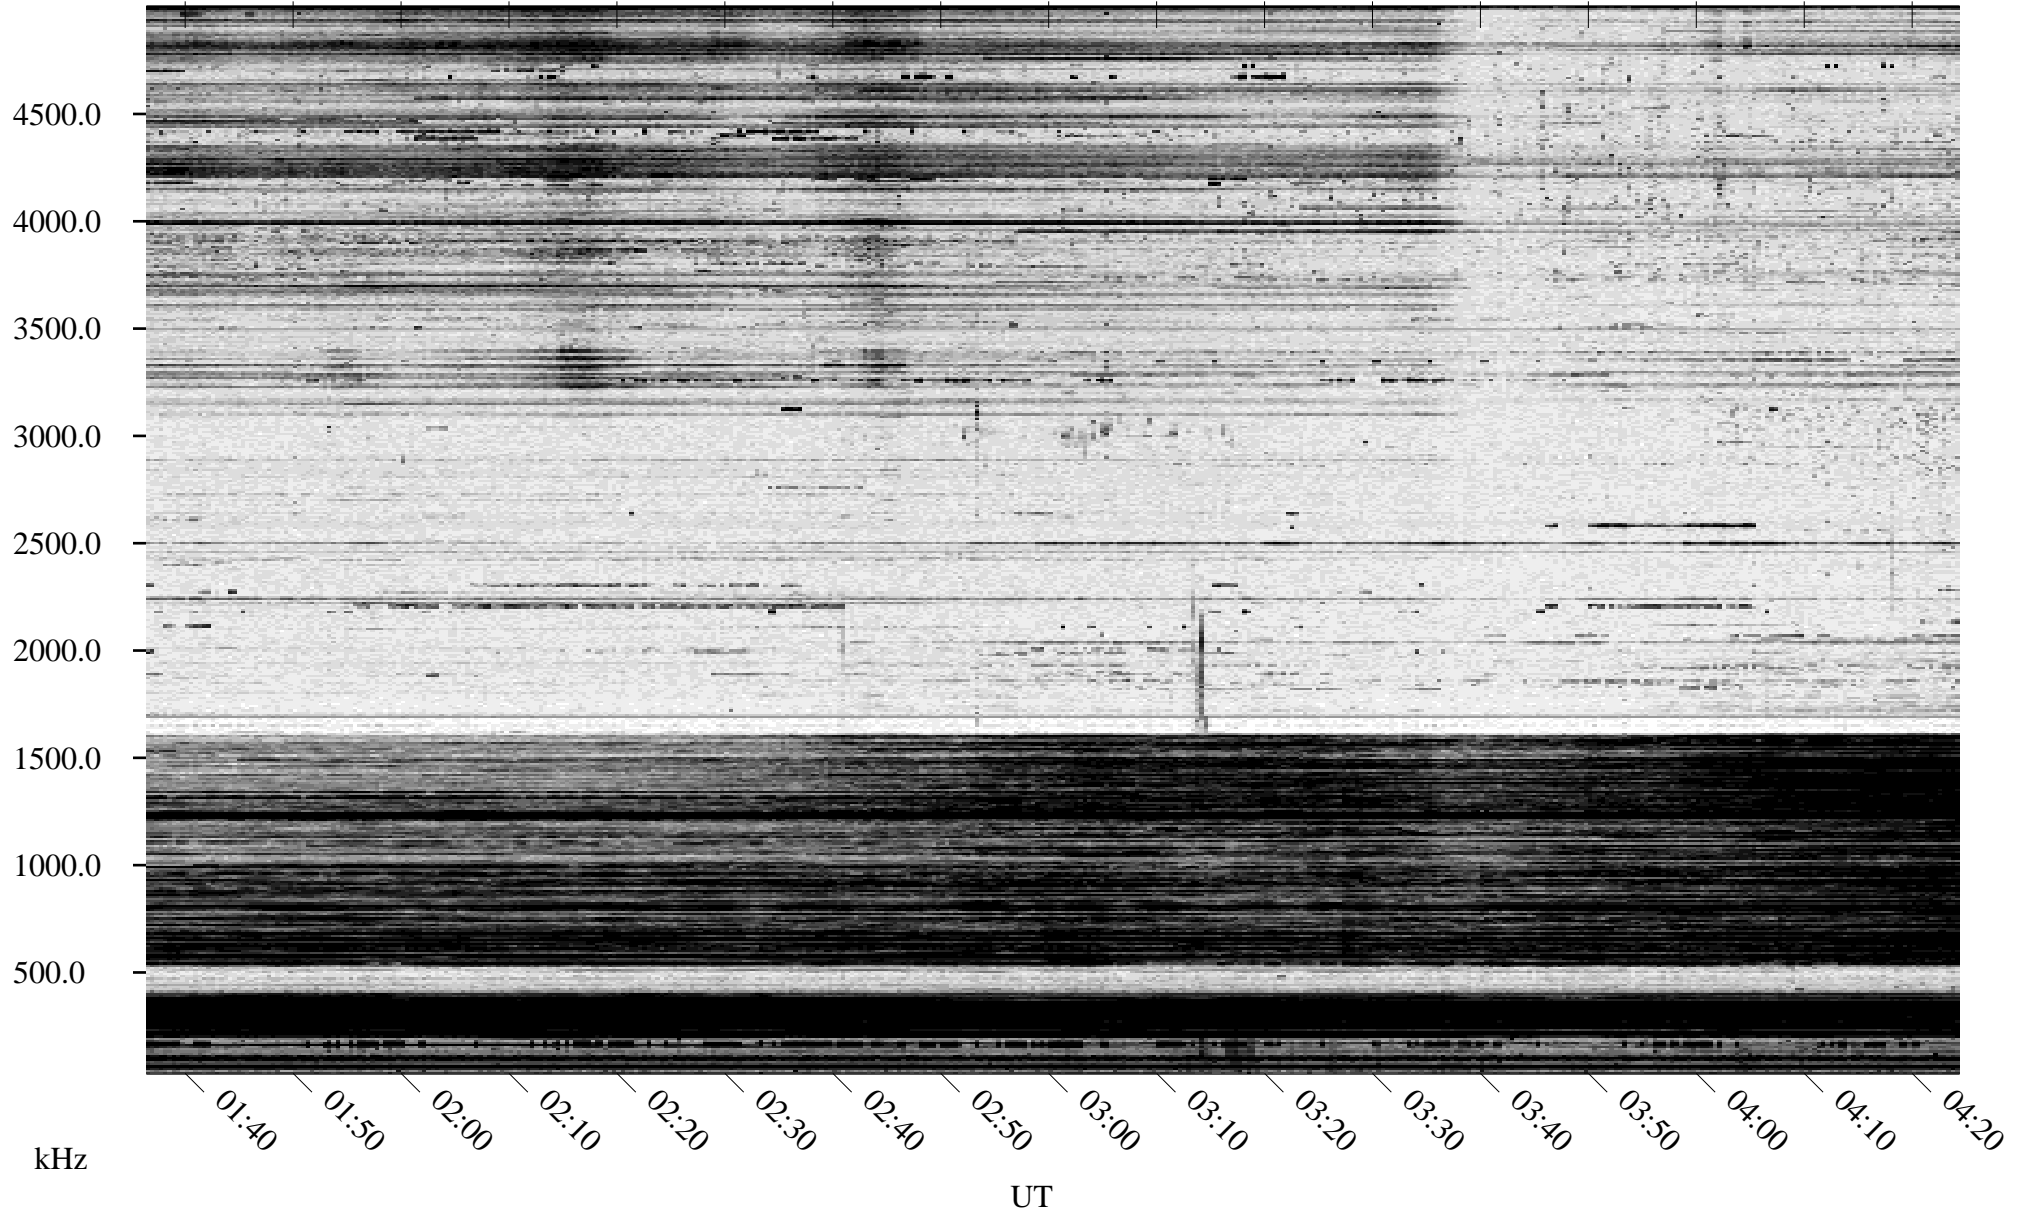

11/21/1994 Churchill, Manitoba

Linear Scale Black = 161 White = 15

ch943251.r00m max_12

Page 1

11/21/1994 Churchill, Manitoba

Linear Scale Black = 161 White = 15

ch943251.r00m max_12

Page 2

11/22/1994 Churchill, Manitoba

Linear Scale Black = 161 White = 15

ch943251.r00m max_12

Page 3

11/22/1994 Churchill, Manitoba

Linear Scale Black = 161 White = 15

ch943251.r00m max_12

Page 4

11/22/1994 Churchill, Manitoba

Linear Scale Black = 161 White = 15

ch943251.r00m max_12

Page 5

11/22/1994 Churchill, Manitoba

Linear Scale Black = 161 White = 15

ch943251.r00m max_12

Page 6

11/22/1994 Churchill, Manitoba

Linear Scale Black = 161 White = 15

ch943251.r00m max_12

Page 7

11/22/1994 Churchill, Manitoba

Linear Scale Black = 161 White = 15

ch943251.r00m max_12