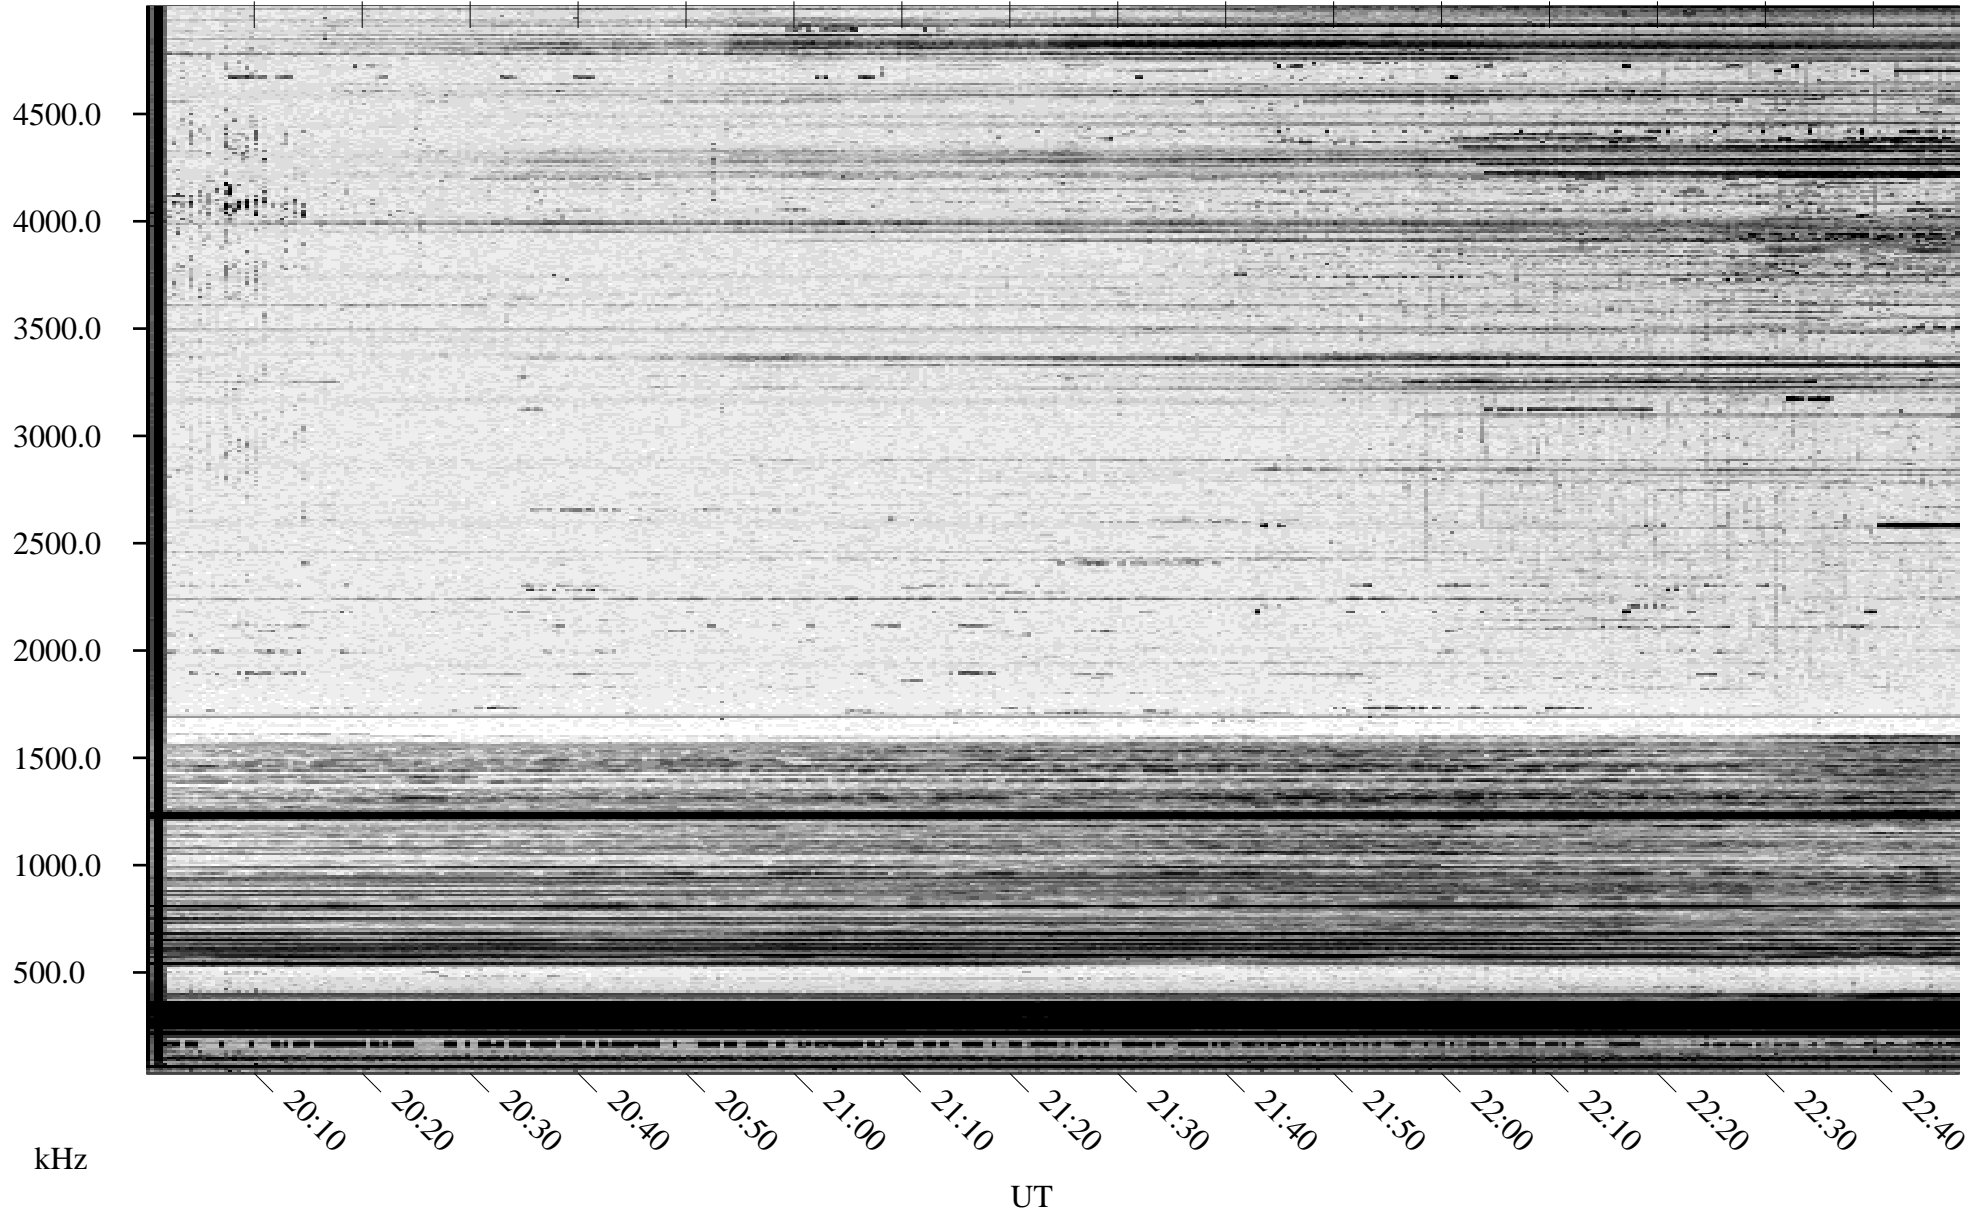

11/21/1994 Churchill, Manitoba

Linear Scale Black = 161 White = 15

ch943251.r00m max_12

Page 1

11/21/1994 Churchill, Manitoba

Linear Scale Black = 161 White = 15

ch943251.r00m max_12

Page 2

11/22/1994 Churchill, Manitoba

Linear Scale Black = 161 White = 15

ch943251.r00m max_12

Page 3

11/22/1994 Churchill, Manitoba

Linear Scale Black = 161 White = 15

ch943251.r00m max_12

Page 4

11/22/1994 Churchill, Manitoba

Linear Scale Black = 161 White = 15

ch943251.r00m max_12

Page 5

11/22/1994 Churchill, Manitoba

Linear Scale Black = 161 White = 15

ch943251.r00m max_12

Page 6

11/22/1994 Churchill, Manitoba

Linear Scale Black = 161 White = 15

ch943251.r00m max_12

Page 7

11/22/1994 Churchill, Manitoba

Linear Scale Black = 161 White = 15

ch943251.r00m max_12