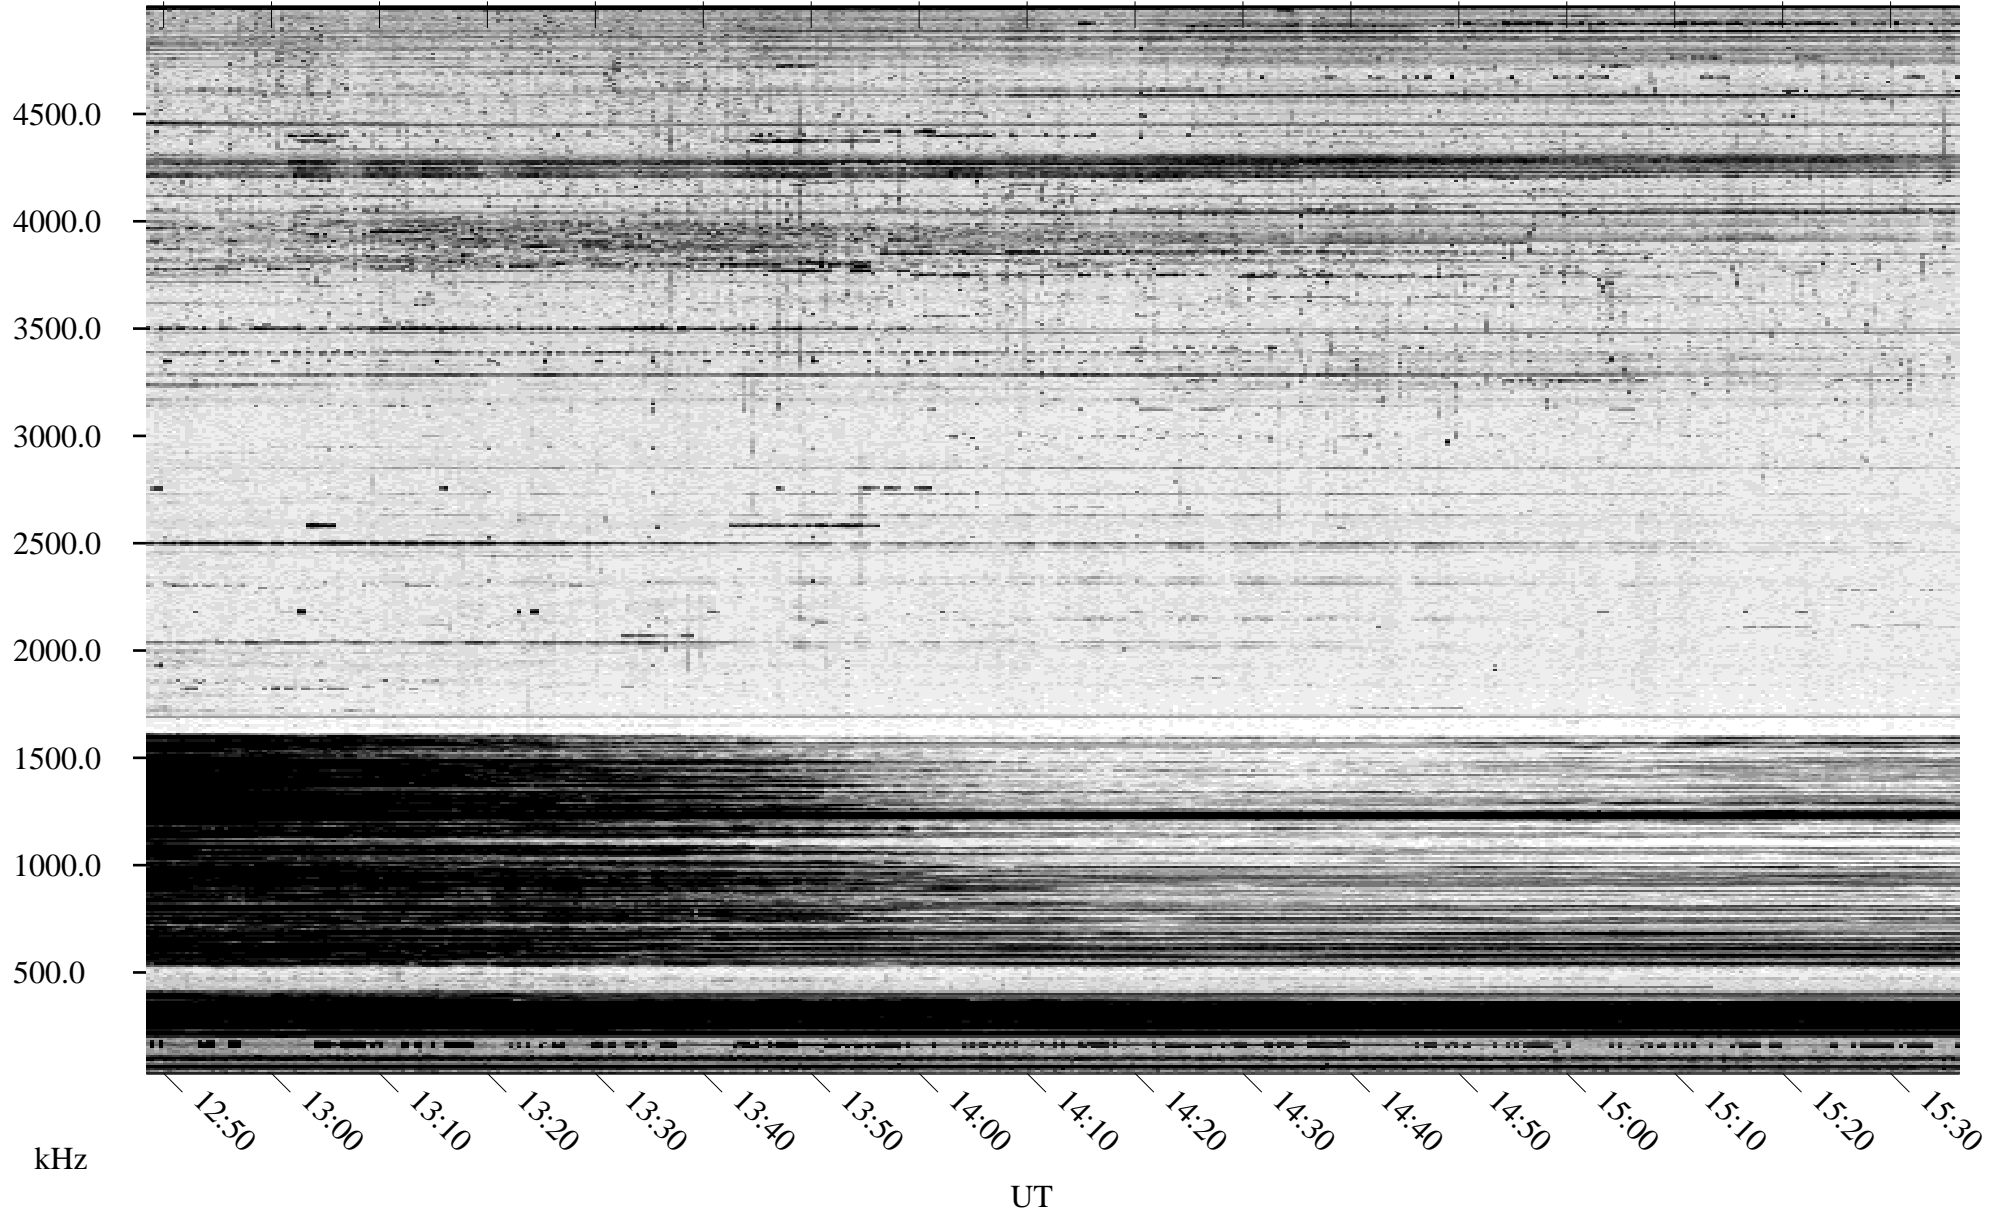

11/21/1994 Churchill, Manitoba

Linear Scale Black = 161 White = 15

ch943251.r00m max_12

Page 1

11/21/1994 Churchill, Manitoba

Linear Scale Black = 161 White = 15

ch943251.r00m max_12

Page 2

11/22/1994 Churchill, Manitoba

Linear Scale Black = 161 White = 15

ch943251.r00m max_12

Page 3

11/22/1994 Churchill, Manitoba

Linear Scale Black = 161 White = 15

ch943251.r00m max_12

Page 4

11/22/1994 Churchill, Manitoba

Linear Scale Black = 161 White = 15

ch943251.r00m max_12

Page 5

11/22/1994 Churchill, Manitoba

Linear Scale Black = 161 White = 15

ch943251.r00m max_12

Page 6

11/22/1994 Churchill, Manitoba

Linear Scale Black = 161 White = 15

ch943251.r00m max_12

Page 7

11/22/1994 Churchill, Manitoba

Linear Scale Black = 161 White = 15

ch943251.r00m max_12