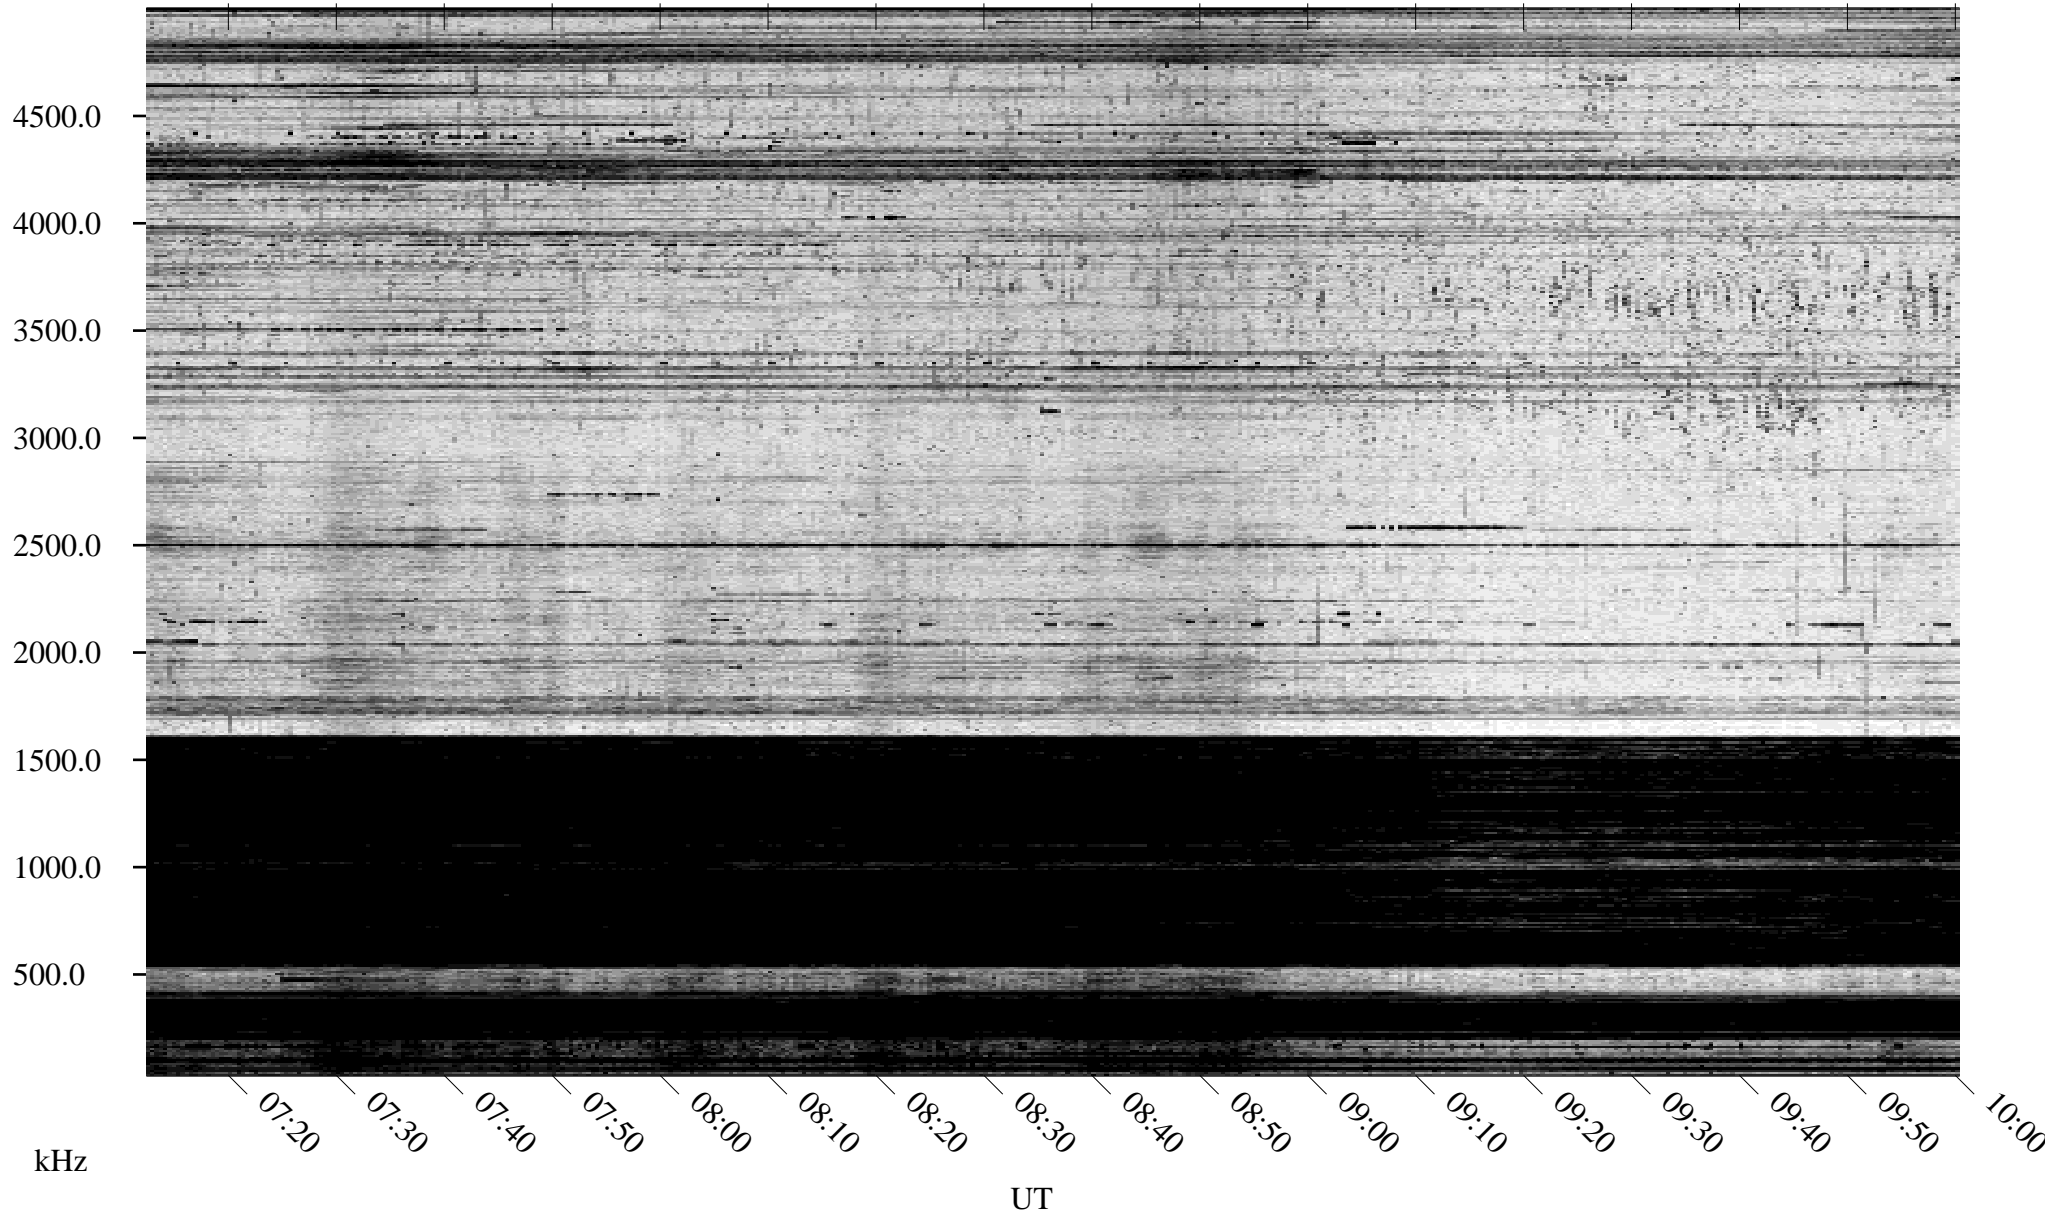

11/21/1994 Churchill, Manitoba

Linear Scale Black = 161 White = 15

ch943251.r00m max_12

Page 1

11/21/1994 Churchill, Manitoba

Linear Scale Black = 161 White = 15

ch943251.r00m max_12

Page 2

11/22/1994 Churchill, Manitoba

Linear Scale Black = 161 White = 15

ch943251.r00m max_12

Page 3

11/22/1994 Churchill, Manitoba

Linear Scale Black = 161 White = 15

ch943251.r00m max_12

Page 4

11/22/1994 Churchill, Manitoba

Linear Scale Black = 161 White = 15

ch943251.r00m max_12

Page 5

11/22/1994 Churchill, Manitoba

Linear Scale Black = 161 White = 15

ch943251.r00m max_12

Page 6

11/22/1994 Churchill, Manitoba

Linear Scale Black = 161 White = 15

ch943251.r00m max_12

Page 7

11/22/1994 Churchill, Manitoba

Linear Scale Black = 161 White = 15

ch943251.r00m max_12