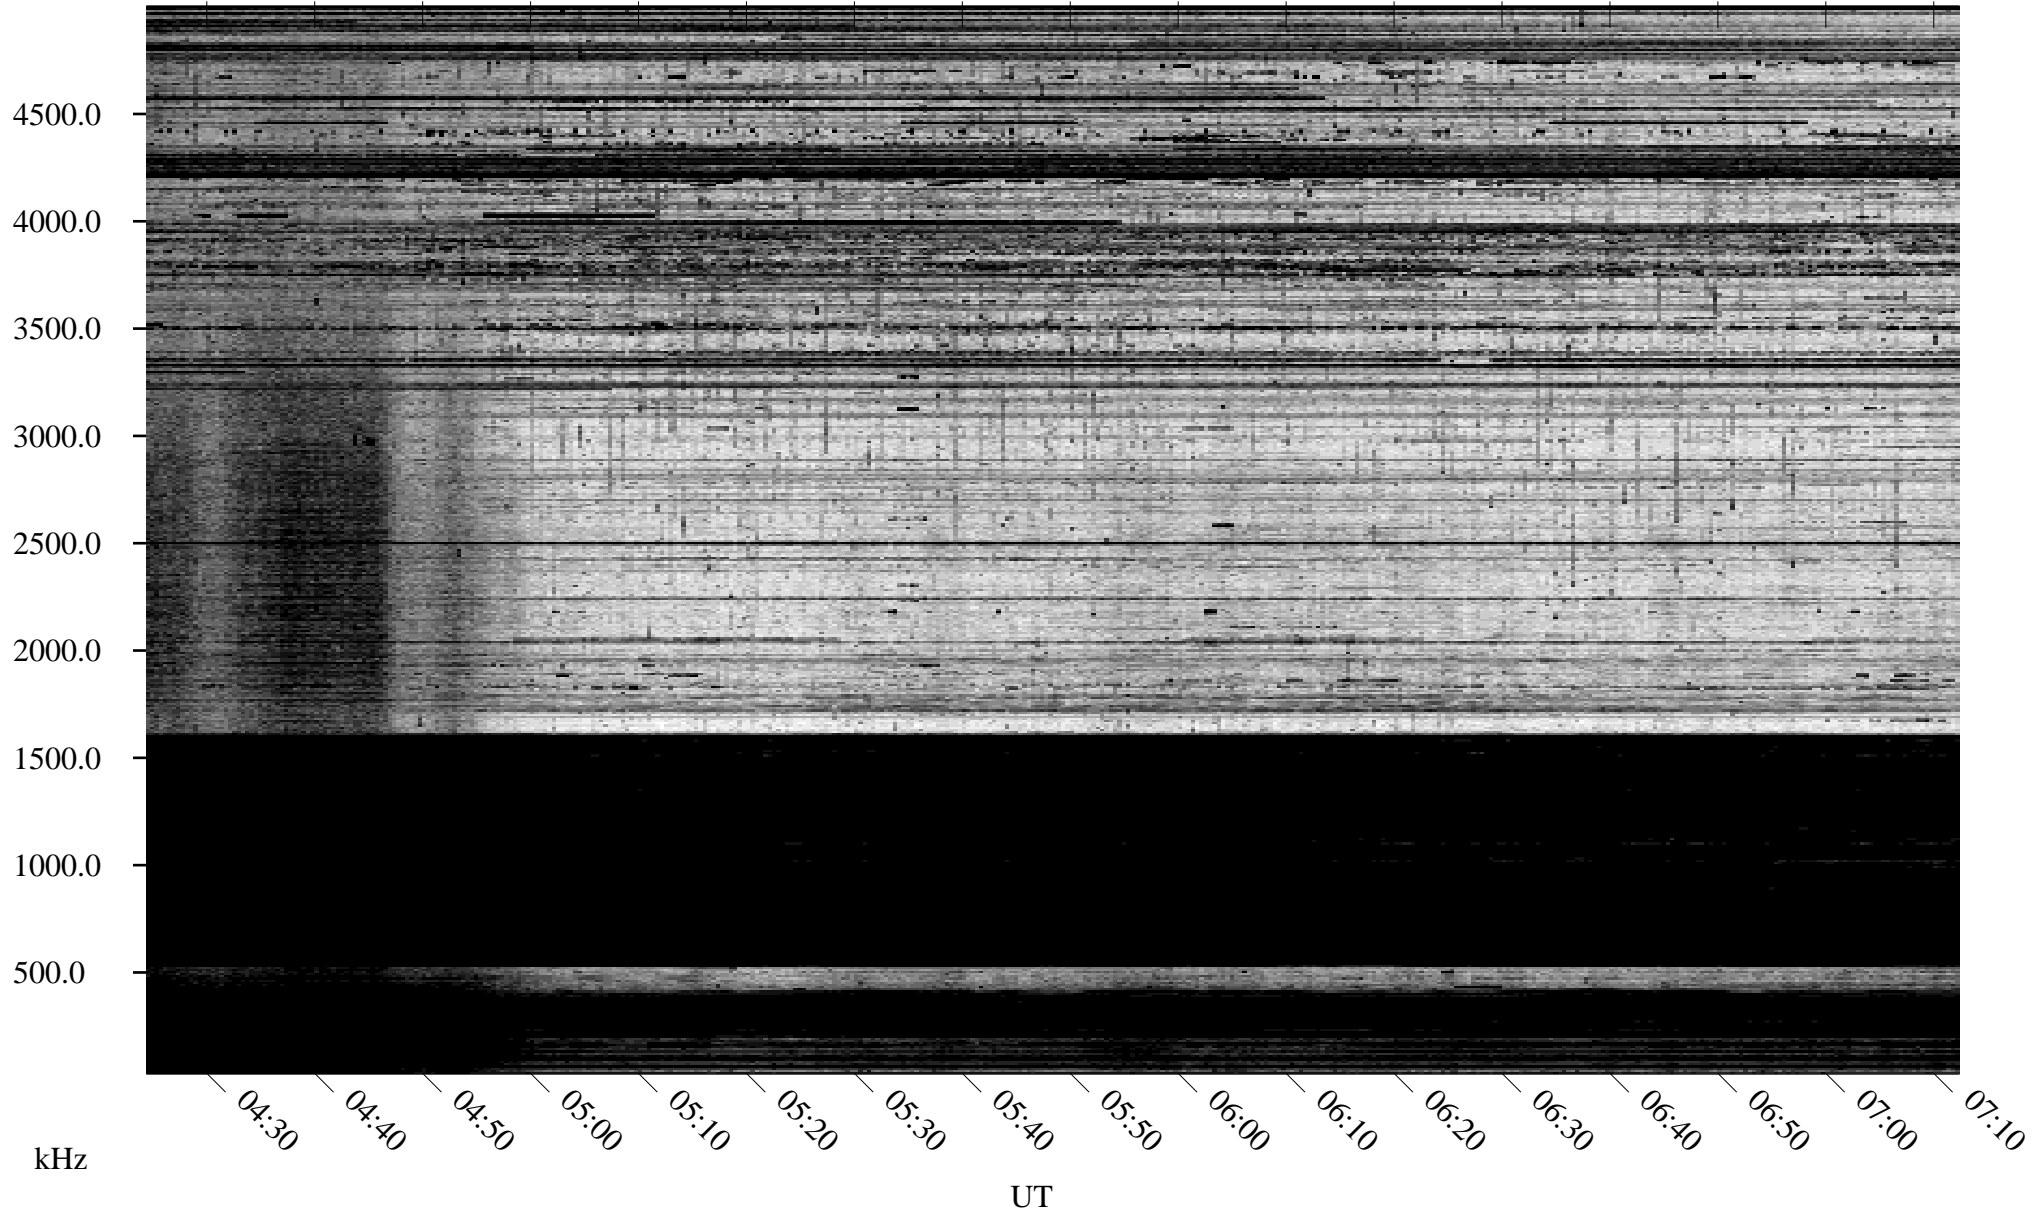

11/24/1994 Churchill, Manitoba

Linear Scale Black = 161 White = 15

ch94328l.r01m max_12

Page 1

11/24/1994 Churchill, Manitoba

Linear Scale Black = 161 White = 15

ch94328l.r01m max_12

Page 2

11/25/1994 Churchill, Manitoba

Linear Scale Black = 161 White = 15

ch94328l.r01m max_12

Page 3

11/25/1994 Churchill, Manitoba

Linear Scale Black = 161 White = 15

ch94328l.r01m max_12

Page 4

11/25/1994 Churchill, Manitoba

Linear Scale Black = 161 White = 15

ch94328l.r01m max_12

Page 5

11/25/1994 Churchill, Manitoba

Linear Scale Black = 161 White = 15

ch94328l.r01m max_12

Page 6

11/25/1994 Churchill, Manitoba

Linear Scale Black = 161 White = 15

ch94328l.r01m max_12

Page 7

11/25/1994 Churchill, Manitoba

Linear Scale Black = 161 White = 15

ch94328l.r01m max_12