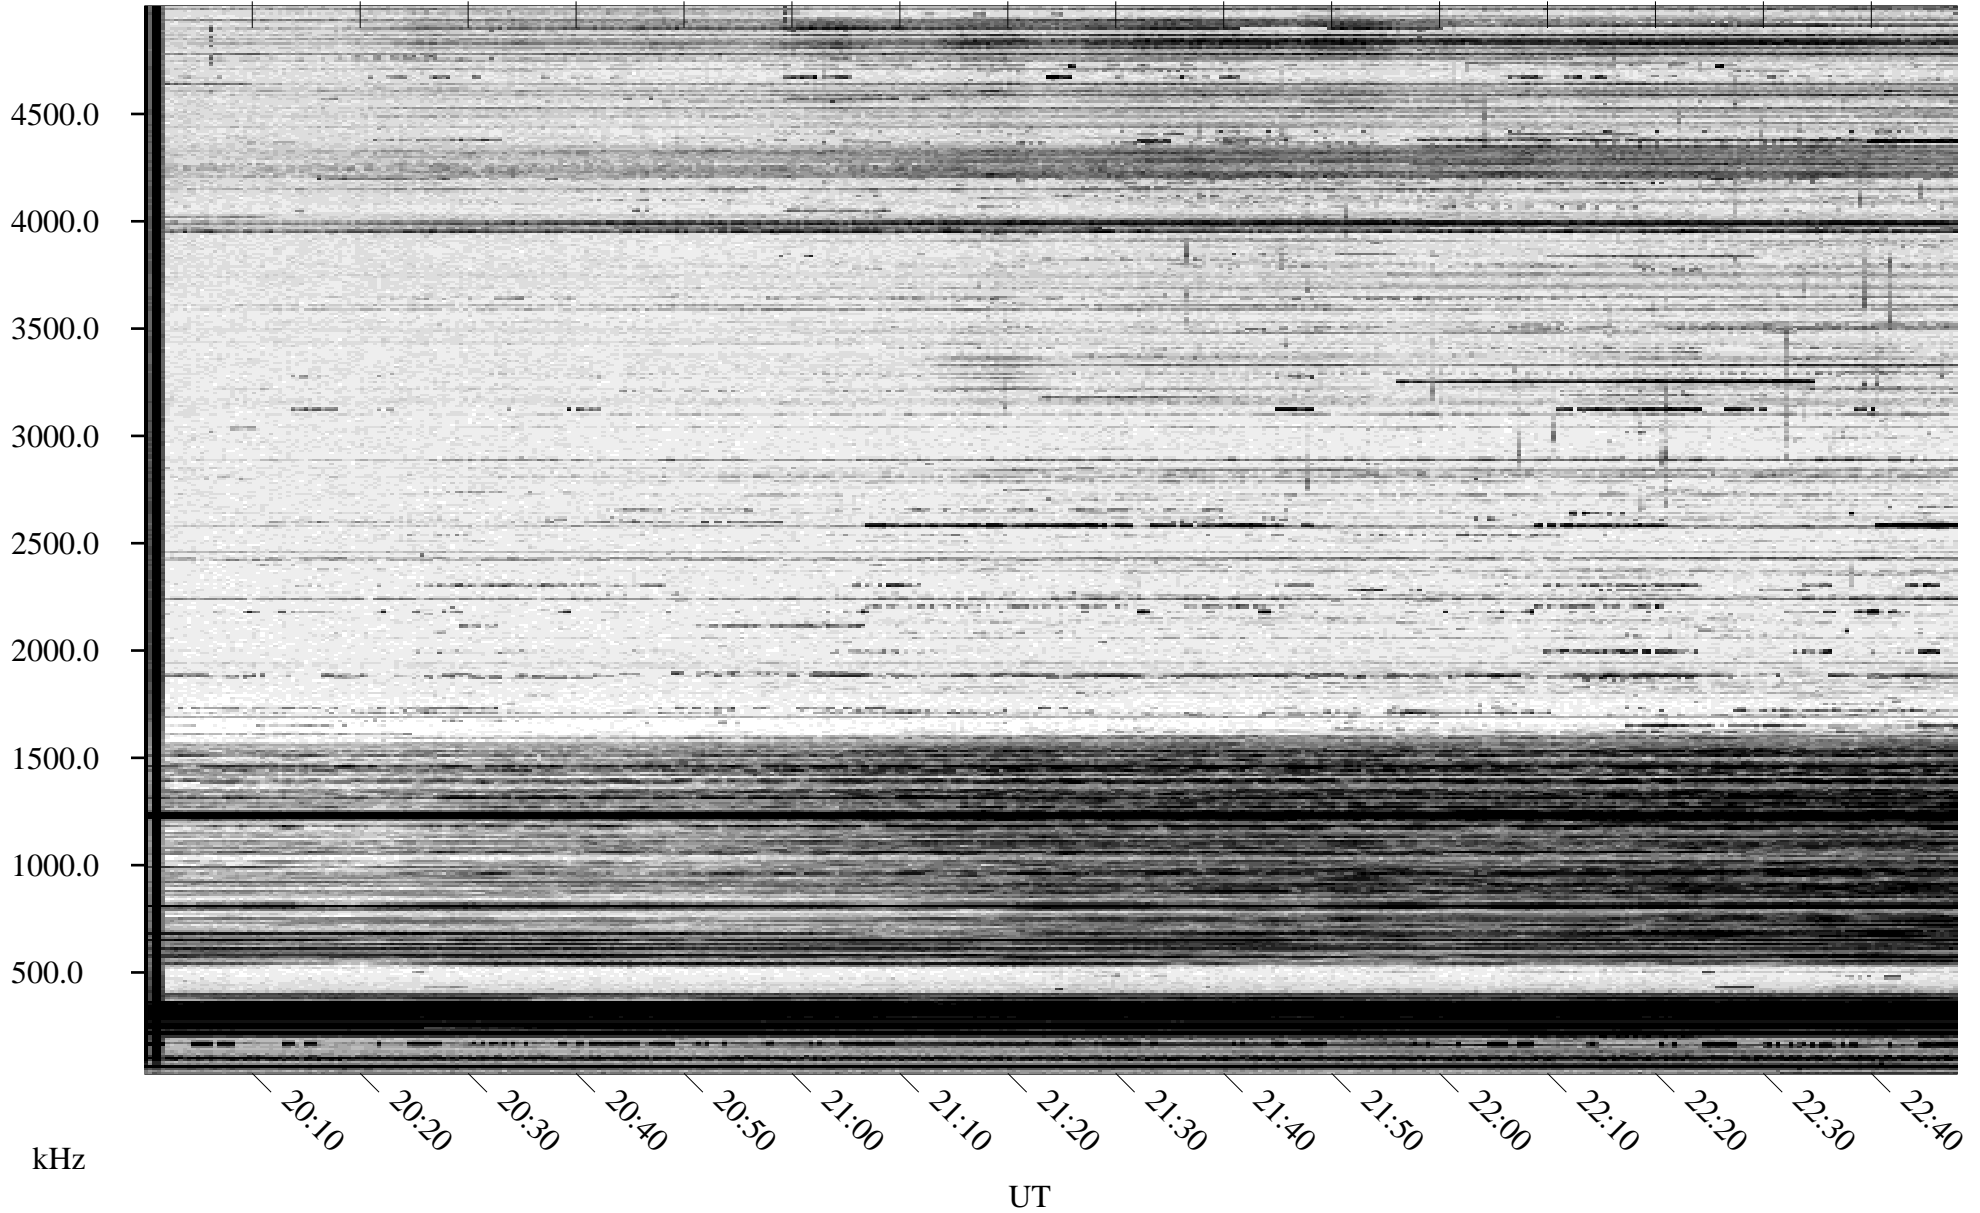

11/24/1994 Churchill, Manitoba

Linear Scale Black = 161 White = 15

ch94328l.r01m max_12

Page 1

11/24/1994 Churchill, Manitoba

Linear Scale Black = 161 White = 15

ch94328l.r01m max_12

Page 2

11/25/1994 Churchill, Manitoba

Linear Scale Black = 161 White = 15

ch94328l.r01m max_12

Page 3

11/25/1994 Churchill, Manitoba

Linear Scale Black = 161 White = 15

ch94328l.r01m max_12

Page 4

11/25/1994 Churchill, Manitoba

Linear Scale Black = 161 White = 15

ch94328l.r01m max_12

Page 5

11/25/1994 Churchill, Manitoba

Linear Scale Black = 161 White = 15

ch94328l.r01m max_12

Page 6

11/25/1994 Churchill, Manitoba

Linear Scale Black = 161 White = 15

ch94328l.r01m max_12

Page 7

11/25/1994 Churchill, Manitoba

Linear Scale Black = 161 White = 15

ch94328l.r01m max_12