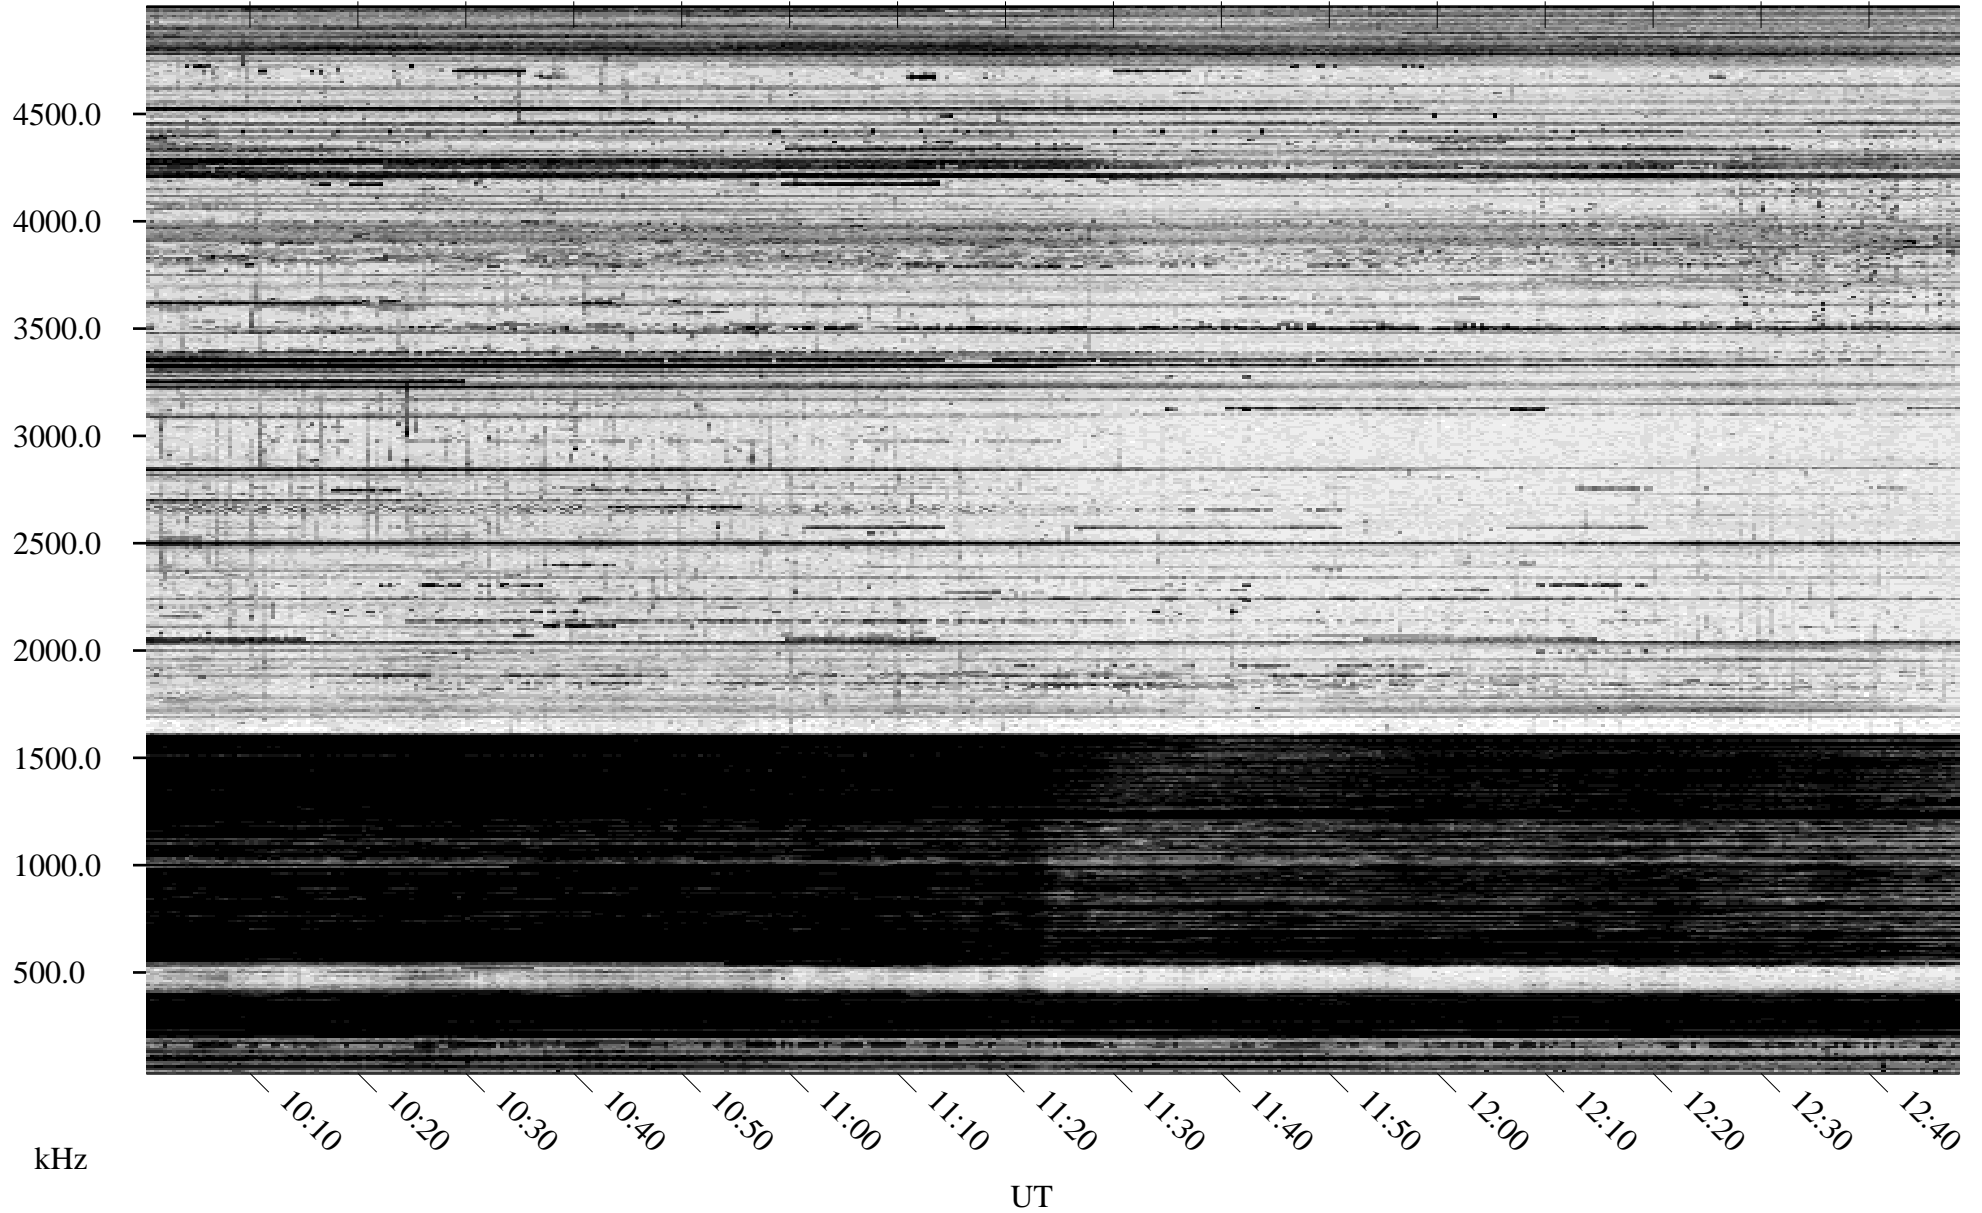

11/24/1994 Churchill, Manitoba

Linear Scale Black = 161 White = 15

ch94328l.r01m max_12

Page 1

11/24/1994 Churchill, Manitoba

Linear Scale Black = 161 White = 15

ch94328l.r01m max_12

Page 2

11/25/1994 Churchill, Manitoba

Linear Scale Black = 161 White = 15

ch94328l.r01m max_12

Page 3

11/25/1994 Churchill, Manitoba

Linear Scale Black = 161 White = 15

ch94328l.r01m max_12

Page 4

11/25/1994 Churchill, Manitoba

Linear Scale Black = 161 White = 15

ch94328l.r01m max_12

Page 5

11/25/1994 Churchill, Manitoba

Linear Scale Black = 161 White = 15

ch94328l.r01m max_12

Page 6

11/25/1994 Churchill, Manitoba

Linear Scale Black = 161 White = 15

ch94328l.r01m max_12

Page 7

11/25/1994 Churchill, Manitoba

Linear Scale Black = 161 White = 15

ch94328l.r01m max_12