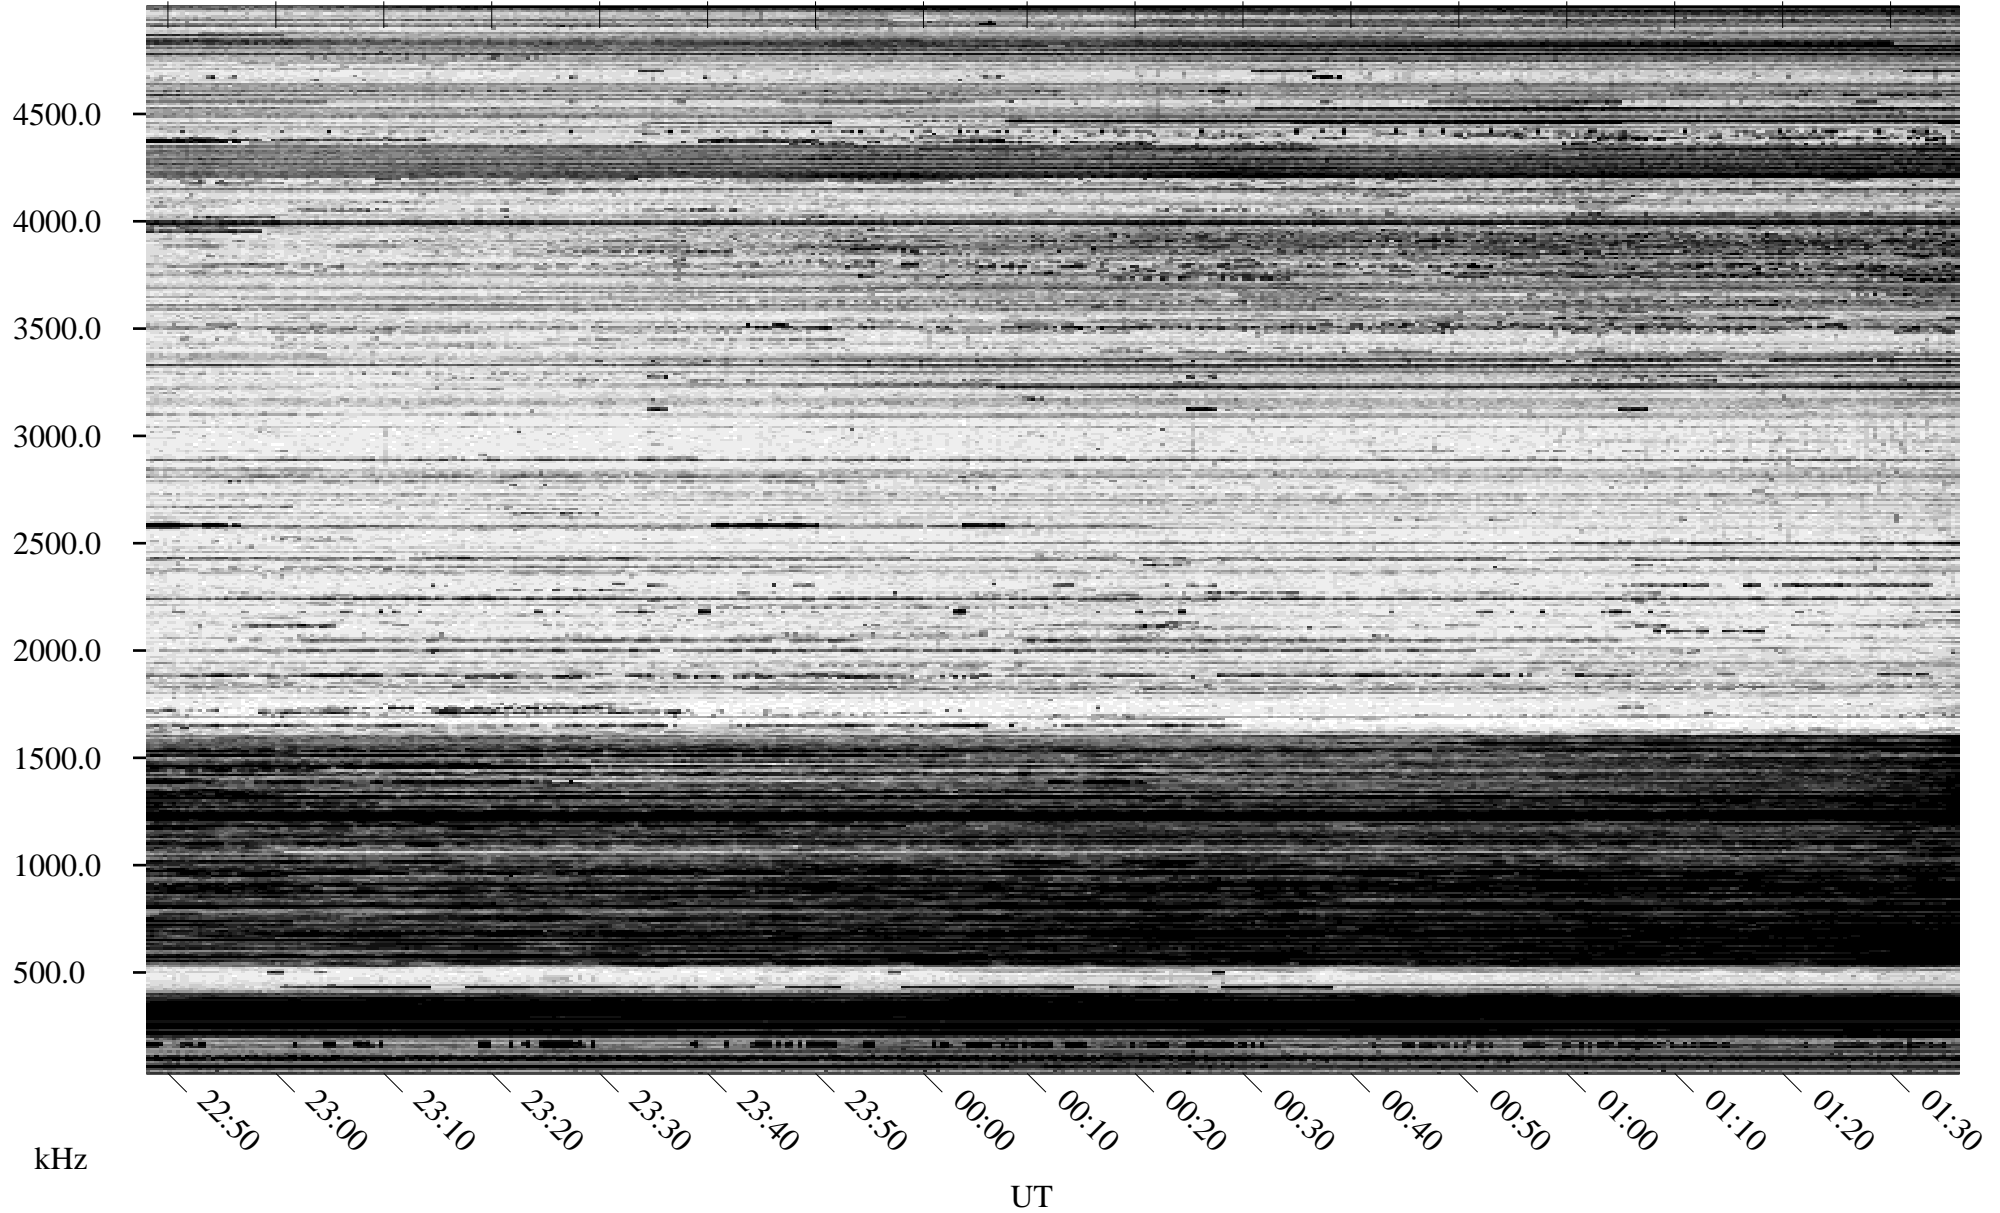

11/24/1994 Churchill, Manitoba

Linear Scale Black = 161 White = 15

ch94328l.r01m max_12

Page 1

11/24/1994 Churchill, Manitoba

Linear Scale Black = 161 White = 15

ch94328l.r01m max_12

Page 2

11/25/1994 Churchill, Manitoba

Linear Scale Black = 161 White = 15

ch94328l.r01m max_12

Page 3

11/25/1994 Churchill, Manitoba

Linear Scale Black = 161 White = 15

ch94328l.r01m max_12

Page 4

11/25/1994 Churchill, Manitoba

Linear Scale Black = 161 White = 15

ch94328l.r01m max_12

Page 5

11/25/1994 Churchill, Manitoba

Linear Scale Black = 161 White = 15

ch94328l.r01m max_12

Page 6

11/25/1994 Churchill, Manitoba

Linear Scale Black = 161 White = 15

ch94328l.r01m max_12

Page 7

11/25/1994 Churchill, Manitoba

Linear Scale Black = 161 White = 15

ch94328l.r01m max_12