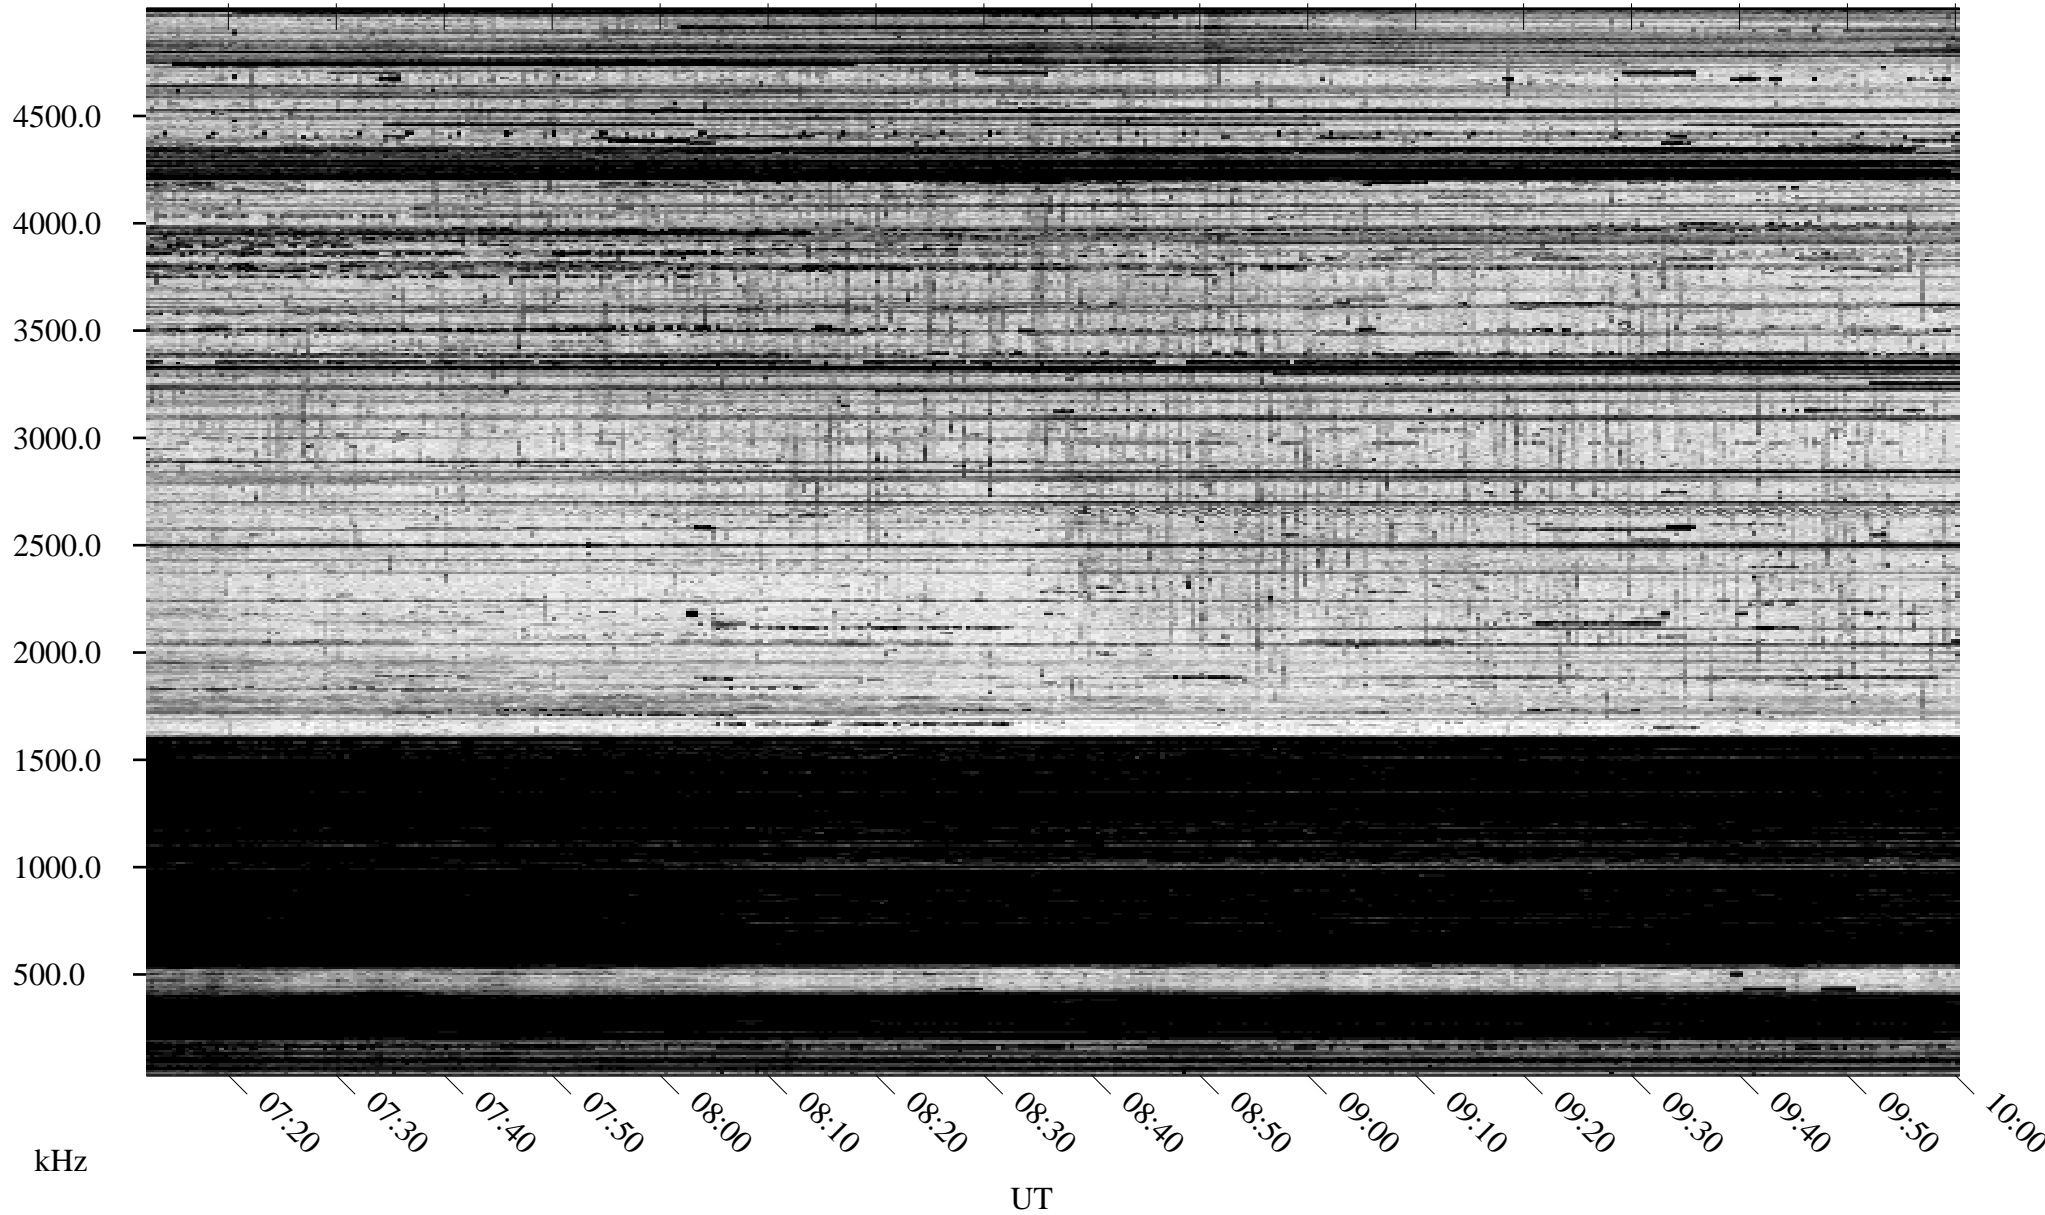

11/24/1994 Churchill, Manitoba

Linear Scale Black = 161 White = 15

ch94328l.r01m max_12

Page 1

11/24/1994 Churchill, Manitoba

Linear Scale Black = 161 White = 15

ch94328l.r01m max_12

Page 2

11/25/1994 Churchill, Manitoba

Linear Scale Black = 161 White = 15

ch94328l.r01m max_12

Page 3

11/25/1994 Churchill, Manitoba

Linear Scale Black = 161 White = 15

ch94328l.r01m max_12

Page 4

11/25/1994 Churchill, Manitoba

Linear Scale Black = 161 White = 15

ch94328l.r01m max_12

Page 5

11/25/1994 Churchill, Manitoba

Linear Scale Black = 161 White = 15

ch94328l.r01m max_12

Page 6

11/25/1994 Churchill, Manitoba

Linear Scale Black = 161 White = 15

ch94328l.r01m max_12

Page 7

11/25/1994 Churchill, Manitoba

Linear Scale Black = 161 White = 15

ch94328l.r01m max_12