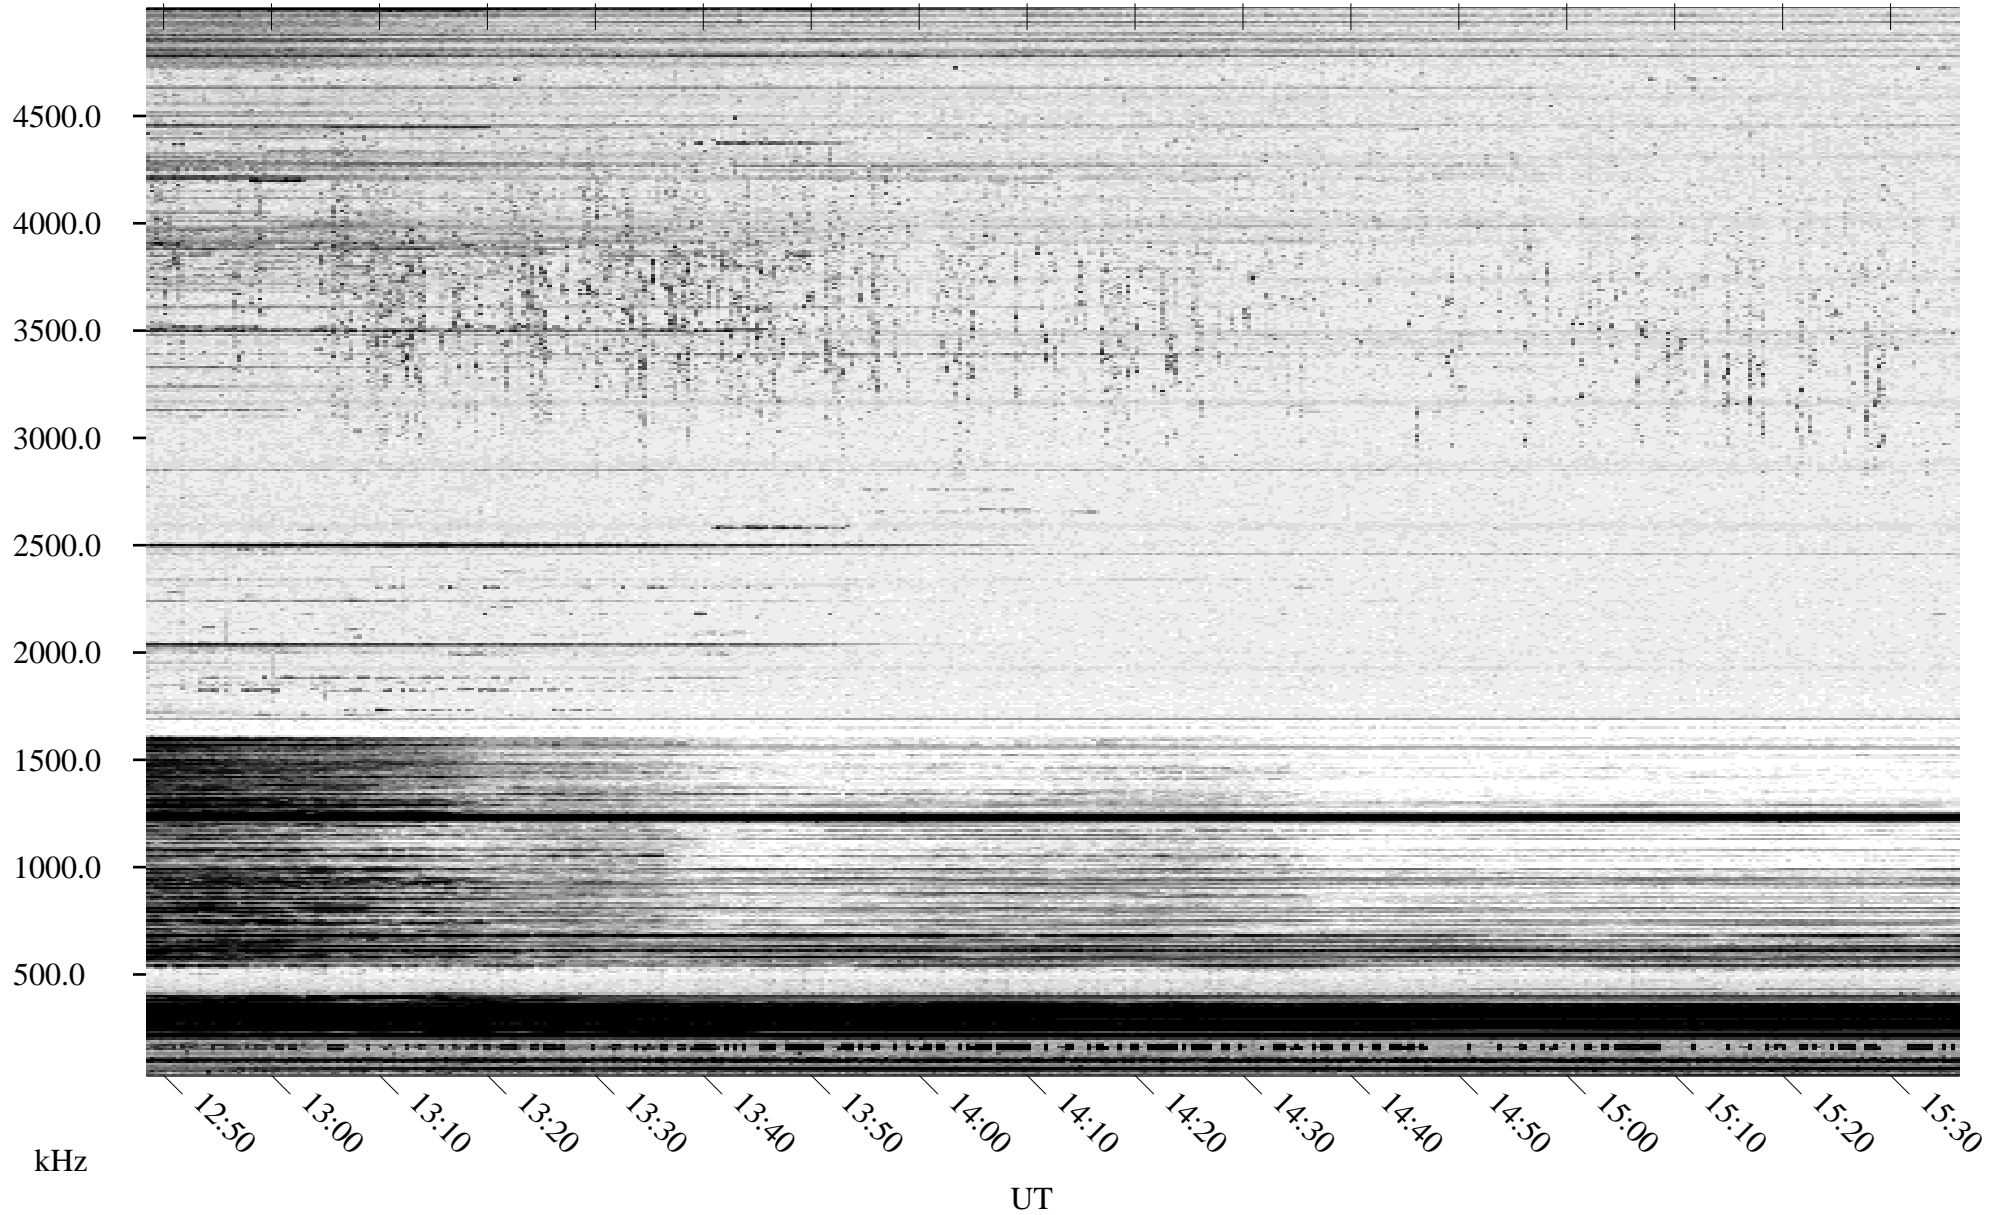

11/24/1994 Churchill, Manitoba

Linear Scale Black = 161 White = 15

ch94328l.r01m max_12

Page 1

11/24/1994 Churchill, Manitoba

Linear Scale Black = 161 White = 15

ch94328l.r01m max_12

Page 2

11/25/1994 Churchill, Manitoba

Linear Scale Black = 161 White = 15

ch94328l.r01m max_12

Page 3

11/25/1994 Churchill, Manitoba

Linear Scale Black = 161 White = 15

ch94328l.r01m max_12

Page 4

11/25/1994 Churchill, Manitoba

Linear Scale Black = 161 White = 15

ch94328l.r01m max_12

Page 5

11/25/1994 Churchill, Manitoba

Linear Scale Black = 161 White = 15

ch94328l.r01m max_12

Page 6

11/25/1994 Churchill, Manitoba

Linear Scale Black = 161 White = 15

ch94328l.r01m max_12

Page 7

11/25/1994 Churchill, Manitoba

Linear Scale Black = 161 White = 15

ch94328l.r01m max_12