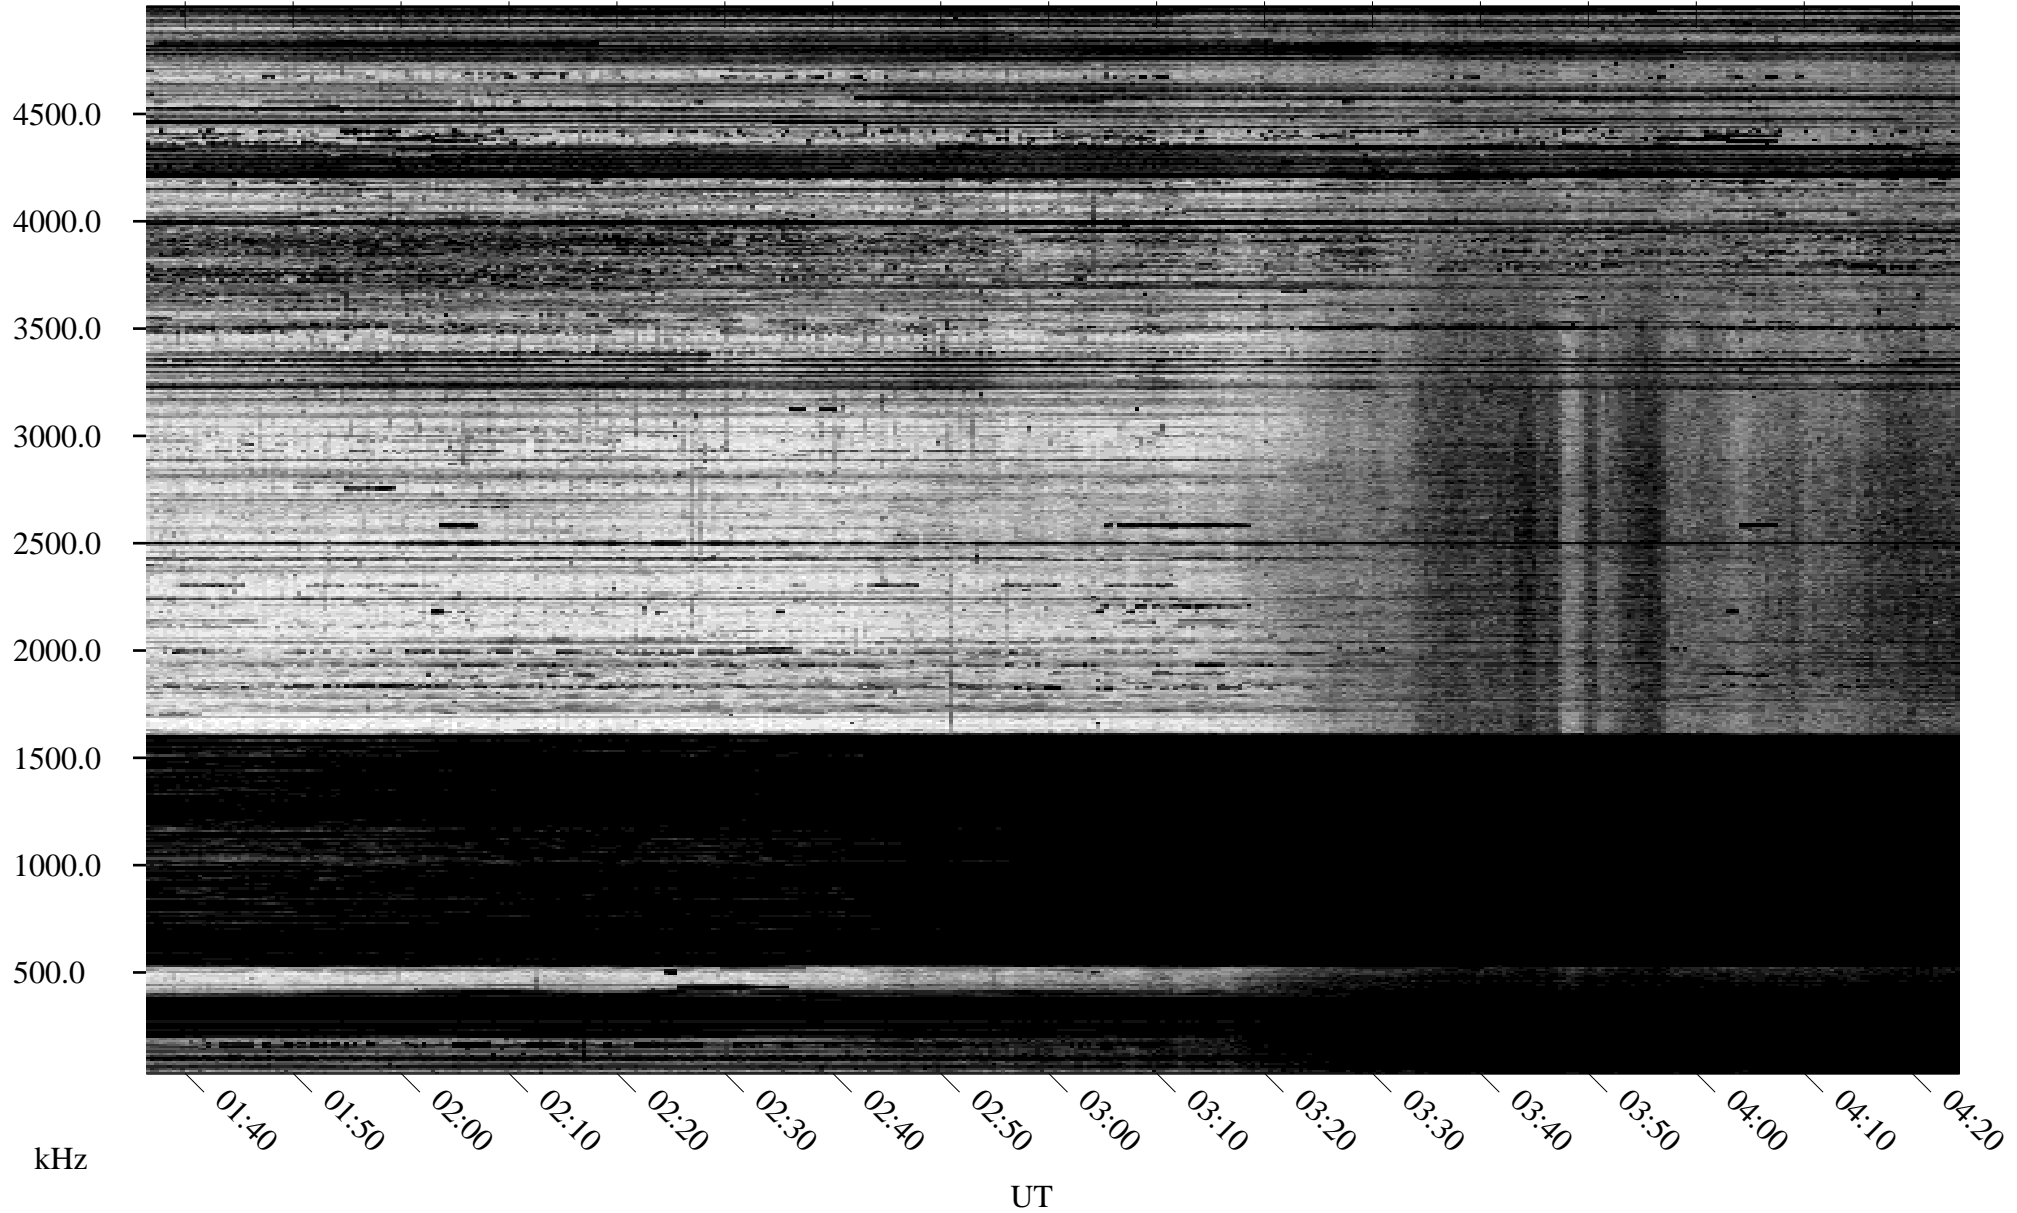

11/24/1994 Churchill, Manitoba

Linear Scale Black = 161 White = 15

ch94328l.r01m max_12

Page 1

11/24/1994 Churchill, Manitoba

Linear Scale Black = 161 White = 15

ch94328l.r01m max_12

Page 2

11/25/1994 Churchill, Manitoba

Linear Scale Black = 161 White = 15

ch94328l.r01m max_12

Page 3

11/25/1994 Churchill, Manitoba

Linear Scale Black = 161 White = 15

ch94328l.r01m max_12

Page 4

11/25/1994 Churchill, Manitoba

Linear Scale Black = 161 White = 15

ch94328l.r01m max_12

Page 5

11/25/1994 Churchill, Manitoba

Linear Scale Black = 161 White = 15

ch94328l.r01m max_12

Page 6

11/25/1994 Churchill, Manitoba

Linear Scale Black = 161 White = 15

ch94328l.r01m max_12

Page 7

11/25/1994 Churchill, Manitoba

Linear Scale Black = 161 White = 15

ch94328l.r01m max_12