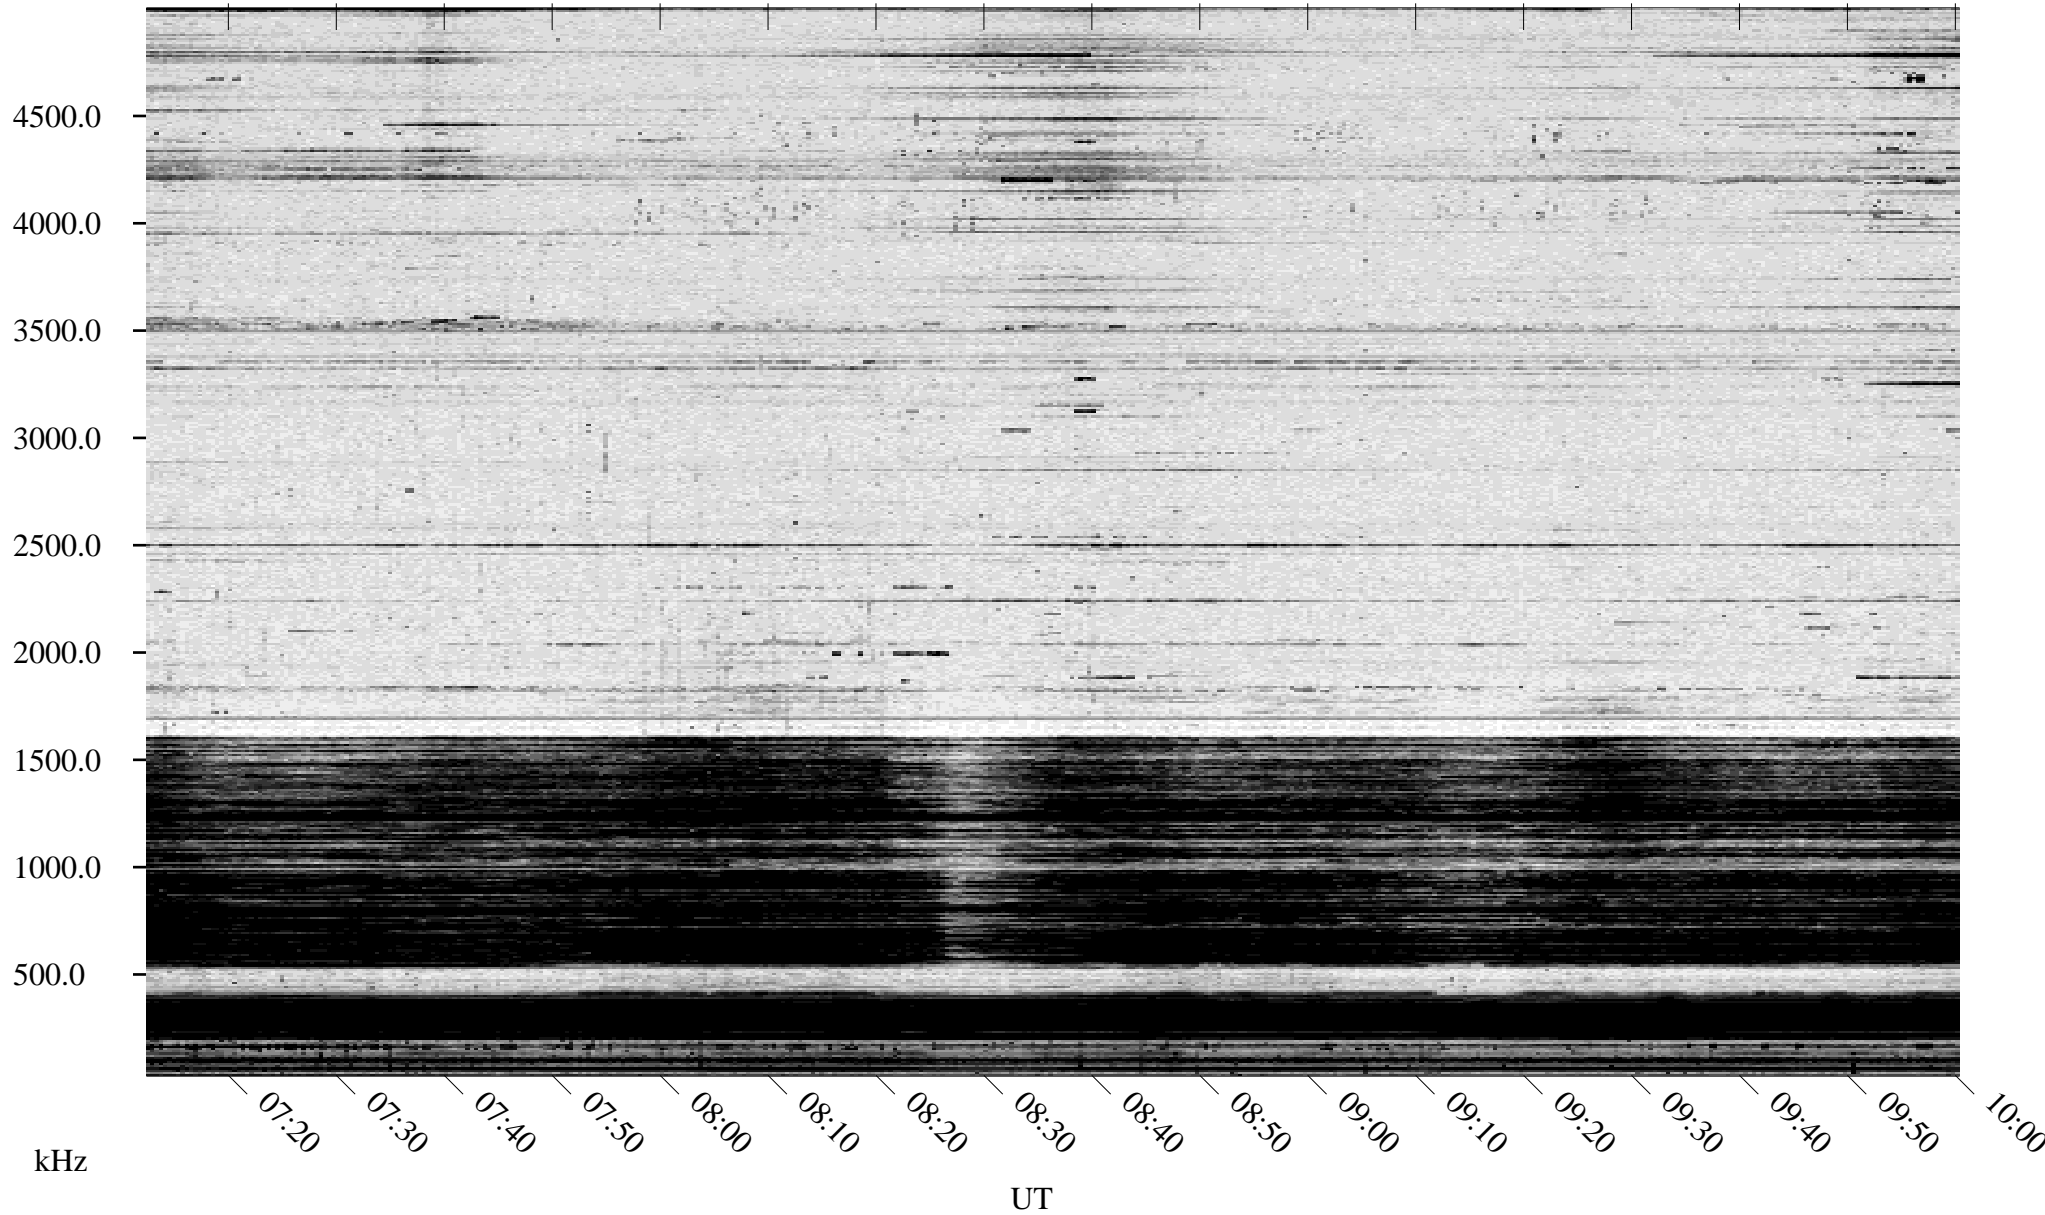

11/25/1994 Churchill, Manitoba

Linear Scale Black = 161 White = 15

ch94329l.r00m max_12

Page 1

11/25/1994 Churchill, Manitoba

Linear Scale Black = 161 White = 15

ch94329l.r00m max_12

Page 2

11/26/1994 Churchill, Manitoba

Linear Scale Black = 161 White = 15

ch94329l.r00m max_12

Page 3

11/26/1994 Churchill, Manitoba

Linear Scale Black = 161 White = 15

ch94329l.r00m max_12

Page 4

11/26/1994 Churchill, Manitoba

Linear Scale Black = 161 White = 15

ch94329l.r00m max_12

Page 5

11/26/1994 Churchill, Manitoba

Linear Scale Black = 161 White = 15

ch94329l.r00m max_12

Page 6

11/26/1994 Churchill, Manitoba

Linear Scale Black = 161 White = 15

ch94329l.r00m max_12

Page 7

11/26/1994 Churchill, Manitoba

Linear Scale Black = 161 White = 15

ch94329l.r00m max_12

kHz