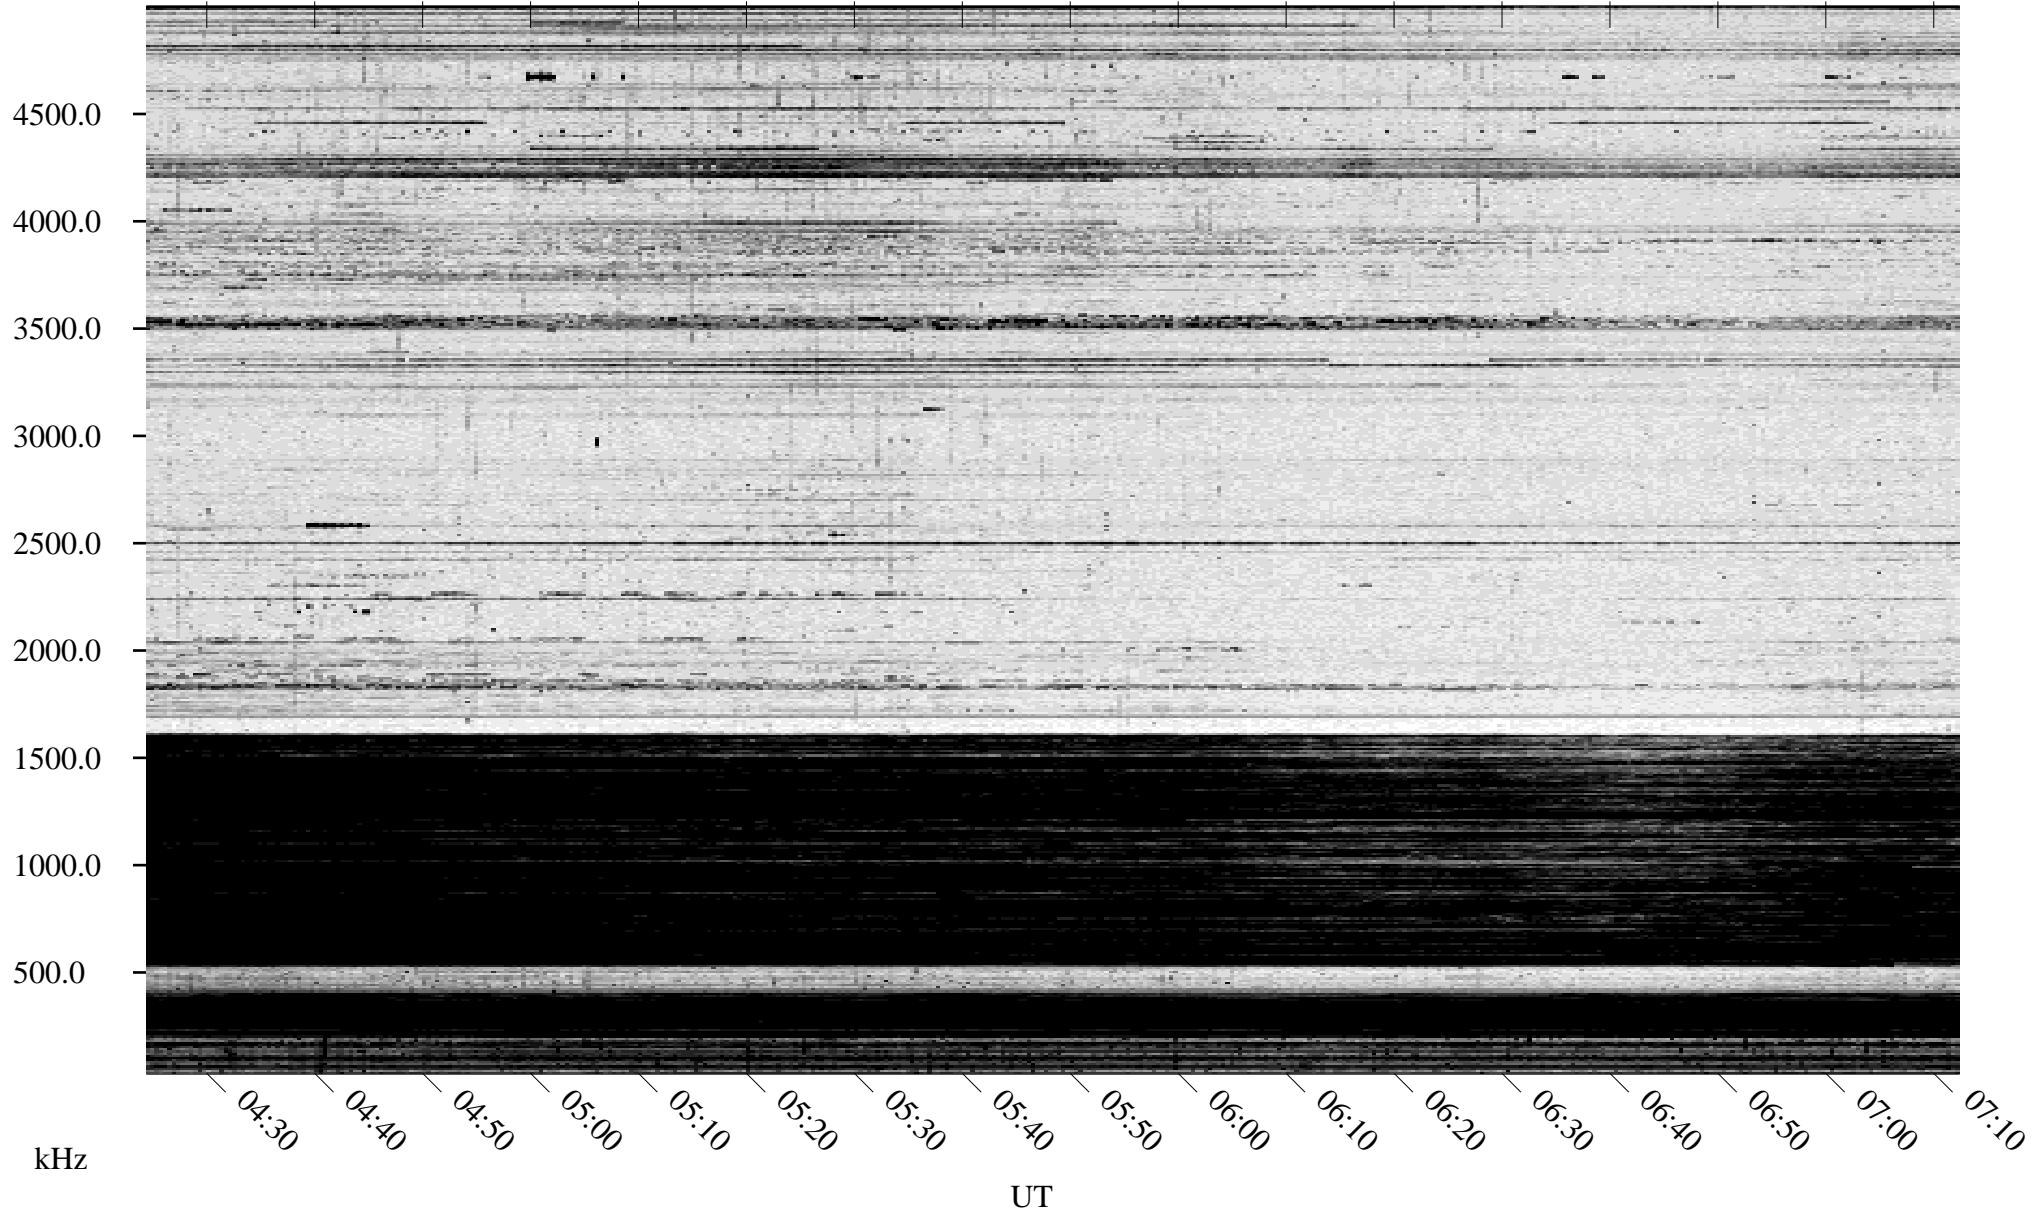

11/25/1994 Churchill, Manitoba

Linear Scale Black = 161 White = 15

ch94329l.r00m max_12

Page 1

11/25/1994 Churchill, Manitoba

Linear Scale Black = 161 White = 15

ch94329l.r00m max_12

Page 2

11/26/1994 Churchill, Manitoba

Linear Scale Black = 161 White = 15

ch94329l.r00m max_12

Page 3

11/26/1994 Churchill, Manitoba

Linear Scale Black = 161 White = 15

ch94329l.r00m max_12

Page 4

11/26/1994 Churchill, Manitoba

Linear Scale Black = 161 White = 15

ch94329l.r00m max_12

Page 5

11/26/1994 Churchill, Manitoba

Linear Scale Black = 161 White = 15

ch94329l.r00m max_12

Page 6

11/26/1994 Churchill, Manitoba

Linear Scale Black = 161 White = 15

ch94329l.r00m max_12

Page 7

11/26/1994 Churchill, Manitoba

Linear Scale Black = 161 White = 15

ch94329l.r00m max_12

kHz