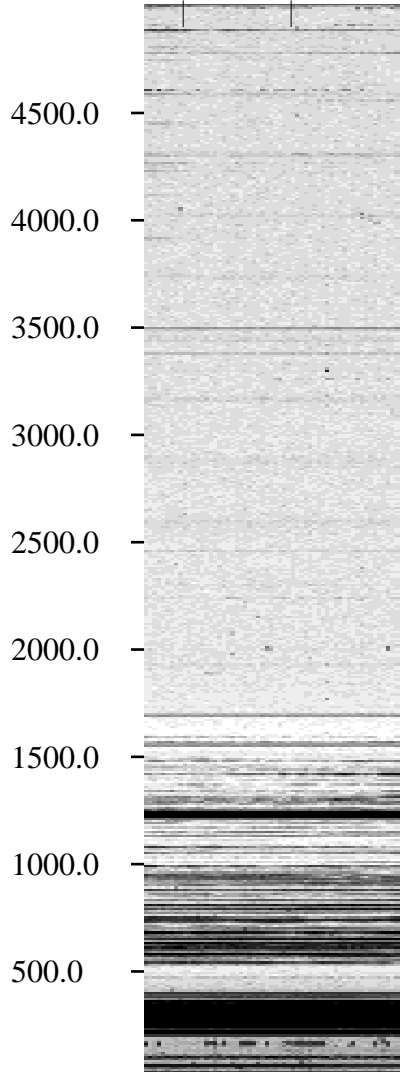

11/25/1994 Churchill, Manitoba

Linear Scale Black = 161 White = 15

ch94329l.r00m max_12

Page 1

11/25/1994 Churchill, Manitoba

Linear Scale Black = 161 White = 15

ch94329l.r00m max_12

Page 2

11/26/1994 Churchill, Manitoba

Linear Scale Black = 161 White = 15

ch94329l.r00m max_12

Page 3

11/26/1994 Churchill, Manitoba

Linear Scale Black = 161 White = 15

ch94329l.r00m max_12

Page 4

11/26/1994 Churchill, Manitoba

Linear Scale Black = 161 White = 15

ch94329l.r00m max_12

Page 5

11/26/1994 Churchill, Manitoba

Linear Scale Black = 161 White = 15

ch94329l.r00m max_12

Page 6

11/26/1994 Churchill, Manitoba

Linear Scale Black = 161 White = 15

ch94329l.r00m max_12

Page 7

11/26/1994 Churchill, Manitoba

Linear Scale Black = 161 White = 15

ch94329l.r00m max_12

kHz