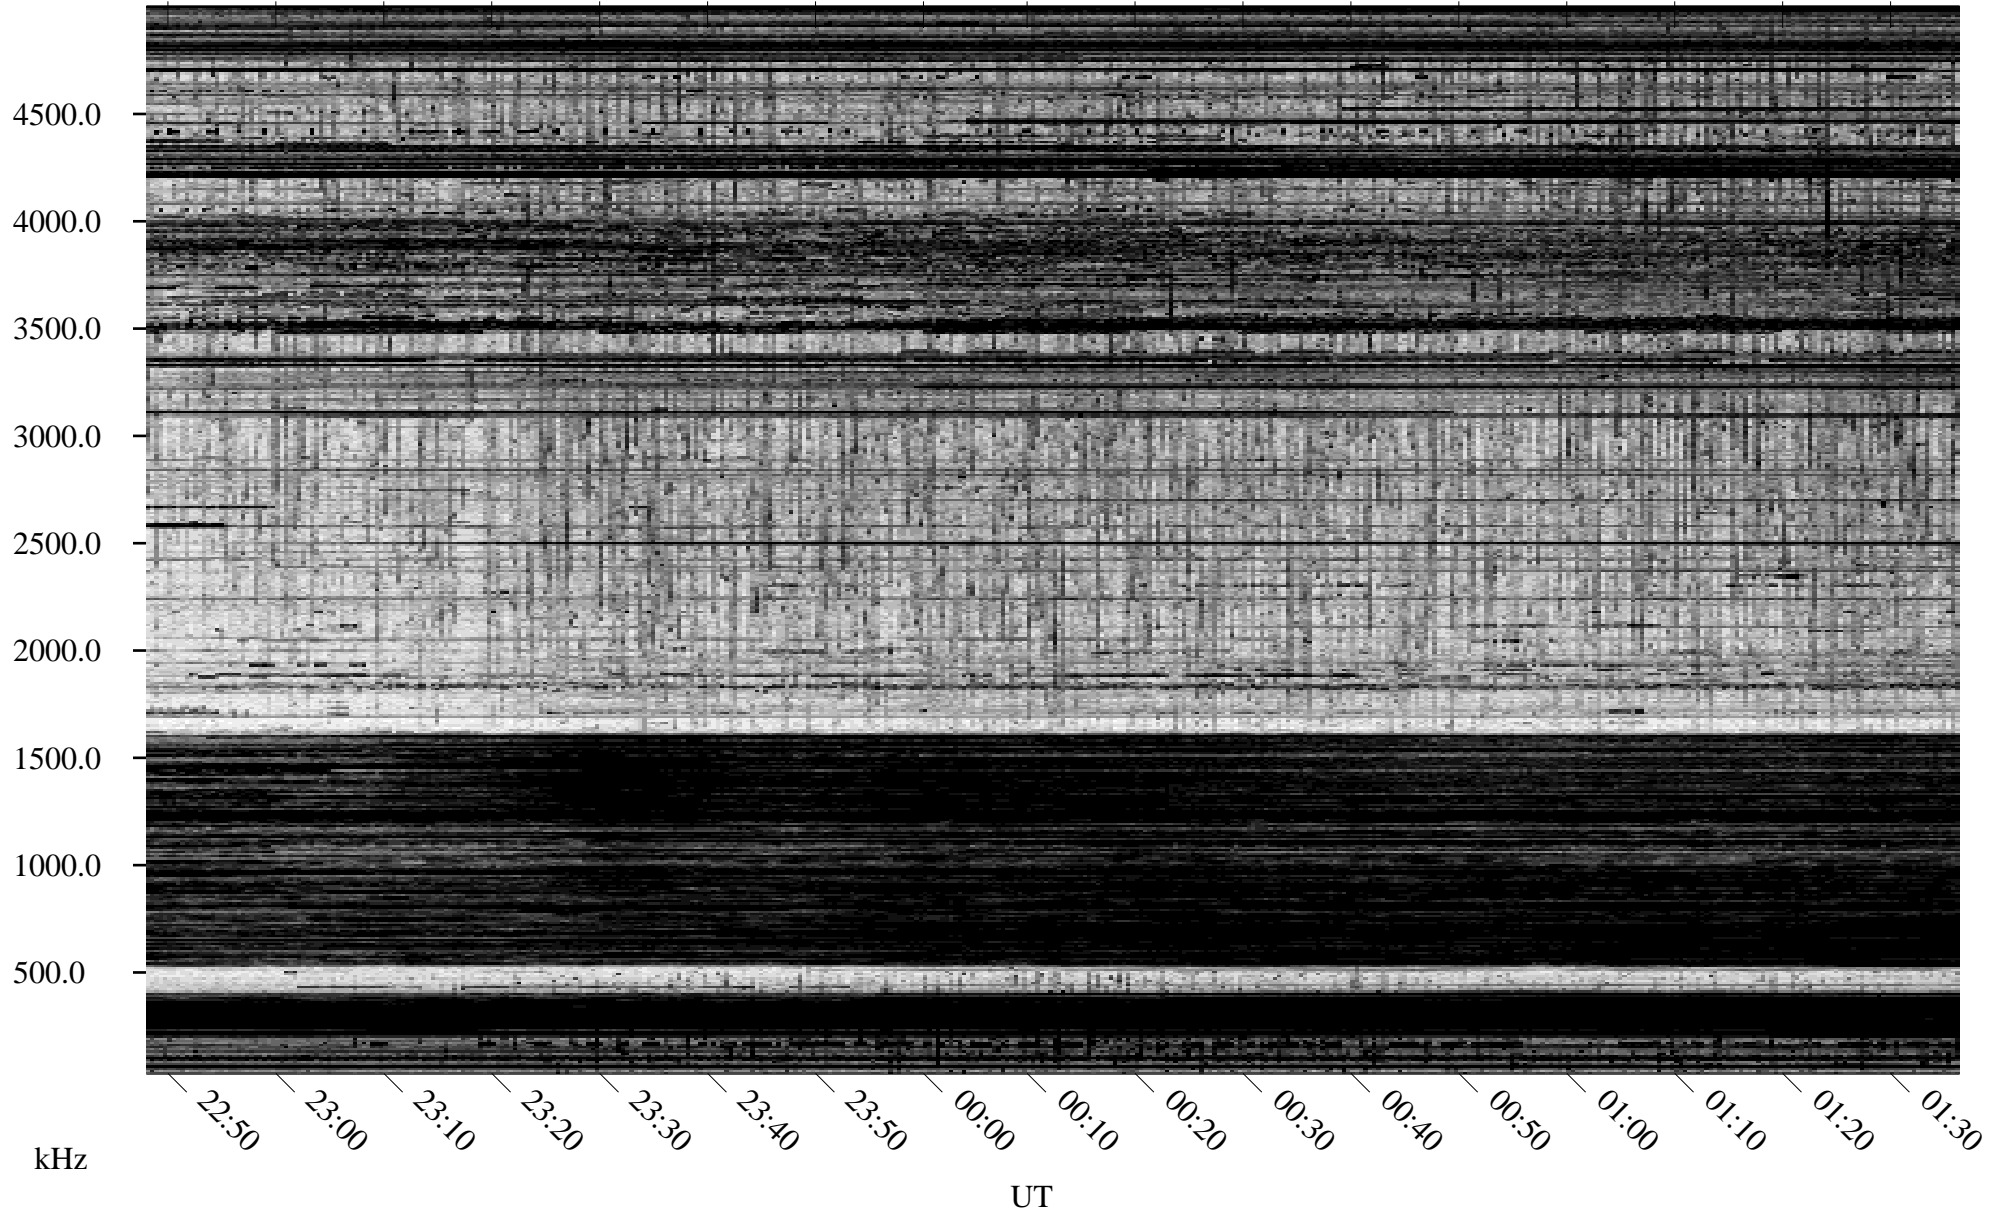

11/25/1994 Churchill, Manitoba

Linear Scale Black = 161 White = 15

ch94329l.r00m max_12

Page 1

11/25/1994 Churchill, Manitoba

Linear Scale Black = 161 White = 15

ch94329l.r00m max_12

Page 2

11/26/1994 Churchill, Manitoba

Linear Scale Black = 161 White = 15

ch94329l.r00m max_12

Page 3

11/26/1994 Churchill, Manitoba

Linear Scale Black = 161 White = 15

ch94329l.r00m max_12

Page 4

11/26/1994 Churchill, Manitoba

Linear Scale Black = 161 White = 15

ch94329l.r00m max_12

Page 5

11/26/1994 Churchill, Manitoba

Linear Scale Black = 161 White = 15

ch94329l.r00m max_12

Page 6

11/26/1994 Churchill, Manitoba

Linear Scale Black = 161 White = 15

ch94329l.r00m max_12

Page 7

11/26/1994 Churchill, Manitoba

Linear Scale Black = 161 White = 15

ch94329l.r00m max_12

kHz