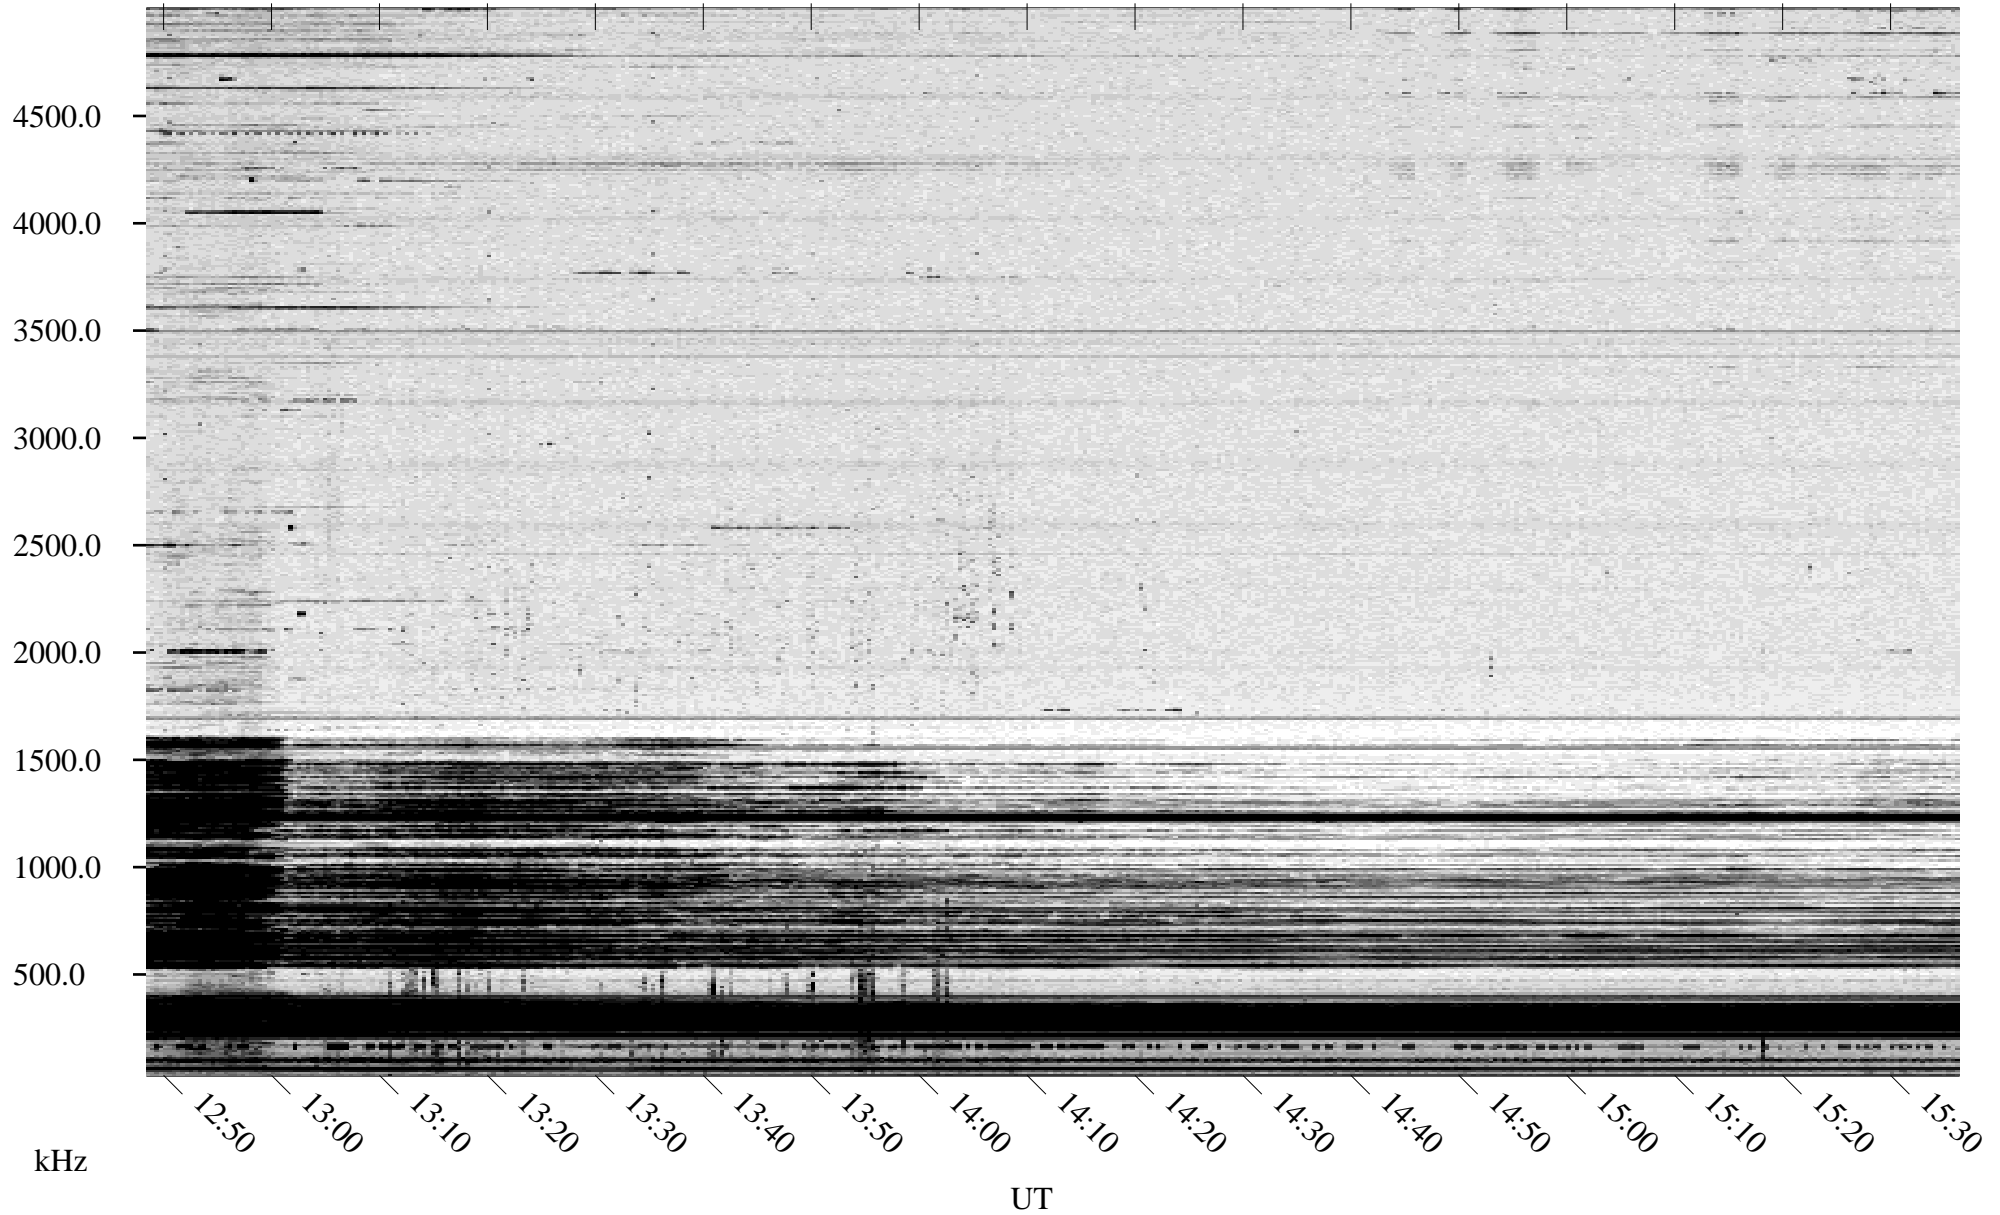

11/25/1994 Churchill, Manitoba

Linear Scale Black = 161 White = 15

ch94329l.r00m max_12

Page 1

11/25/1994 Churchill, Manitoba

Linear Scale Black = 161 White = 15

ch94329l.r00m max_12

Page 2

11/26/1994 Churchill, Manitoba

Linear Scale Black = 161 White = 15

ch94329l.r00m max_12

Page 3

11/26/1994 Churchill, Manitoba

Linear Scale Black = 161 White = 15

ch94329l.r00m max_12

Page 4

11/26/1994 Churchill, Manitoba

Linear Scale Black = 161 White = 15

ch94329l.r00m max_12

Page 5

11/26/1994 Churchill, Manitoba

Linear Scale Black = 161 White = 15

ch94329l.r00m max_12

Page 6

11/26/1994 Churchill, Manitoba

Linear Scale Black = 161 White = 15

ch94329l.r00m max_12

Page 7

11/26/1994 Churchill, Manitoba

Linear Scale Black = 161 White = 15

ch94329l.r00m max_12

kHz