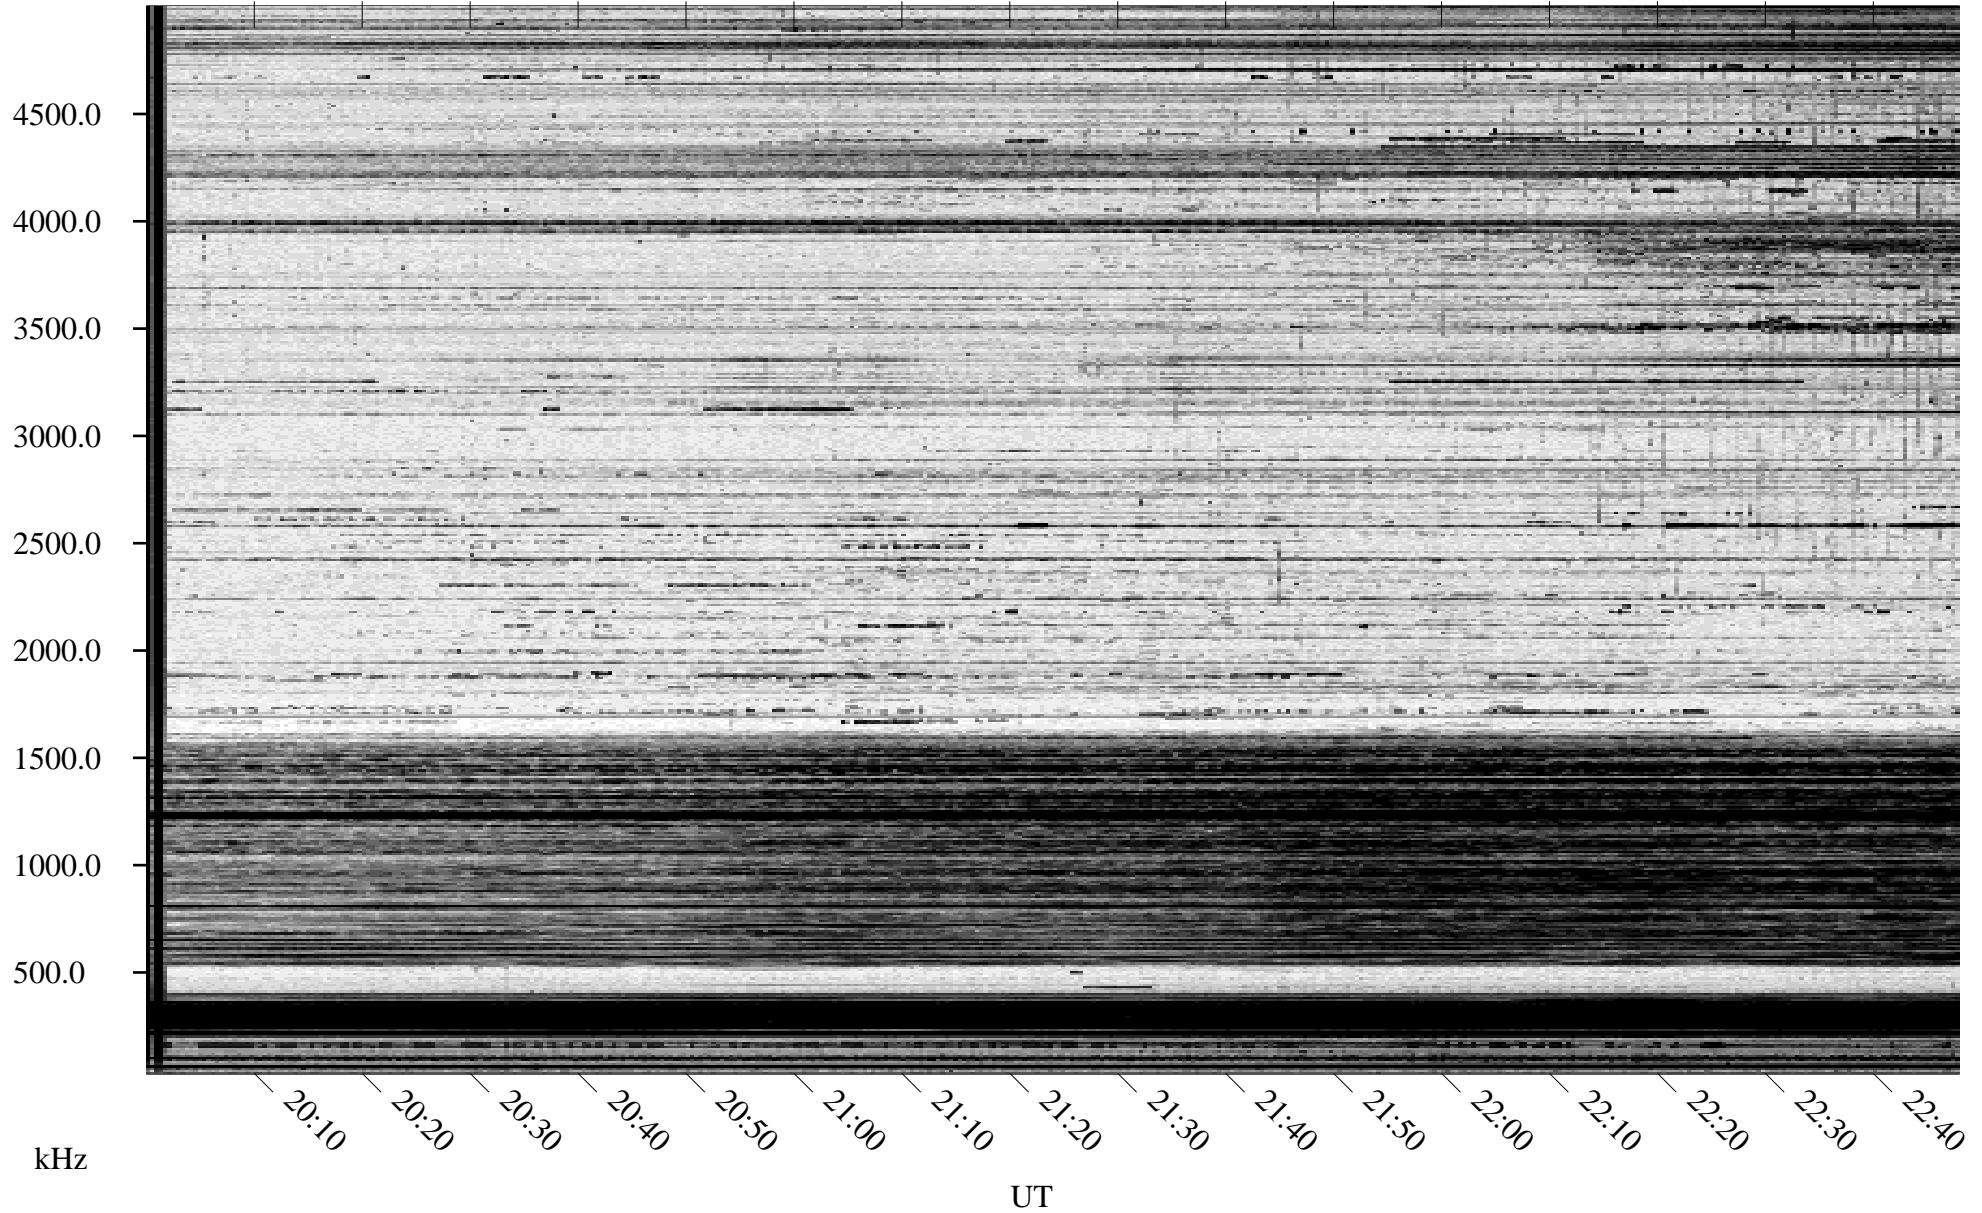

11/25/1994 Churchill, Manitoba

Linear Scale Black = 161 White = 15

ch94329l.r00m max_12

Page 1

11/25/1994 Churchill, Manitoba

Linear Scale Black = 161 White = 15

ch94329l.r00m max_12

Page 2

11/26/1994 Churchill, Manitoba

Linear Scale Black = 161 White = 15

ch94329l.r00m max_12

Page 3

11/26/1994 Churchill, Manitoba

Linear Scale Black = 161 White = 15

ch94329l.r00m max_12

Page 4

11/26/1994 Churchill, Manitoba

Linear Scale Black = 161 White = 15

ch94329l.r00m max_12

Page 5

11/26/1994 Churchill, Manitoba

Linear Scale Black = 161 White = 15

ch94329l.r00m max_12

Page 6

11/26/1994 Churchill, Manitoba

Linear Scale Black = 161 White = 15

ch94329l.r00m max_12

Page 7

11/26/1994 Churchill, Manitoba

Linear Scale Black = 161 White = 15

ch94329l.r00m max_12

kHz