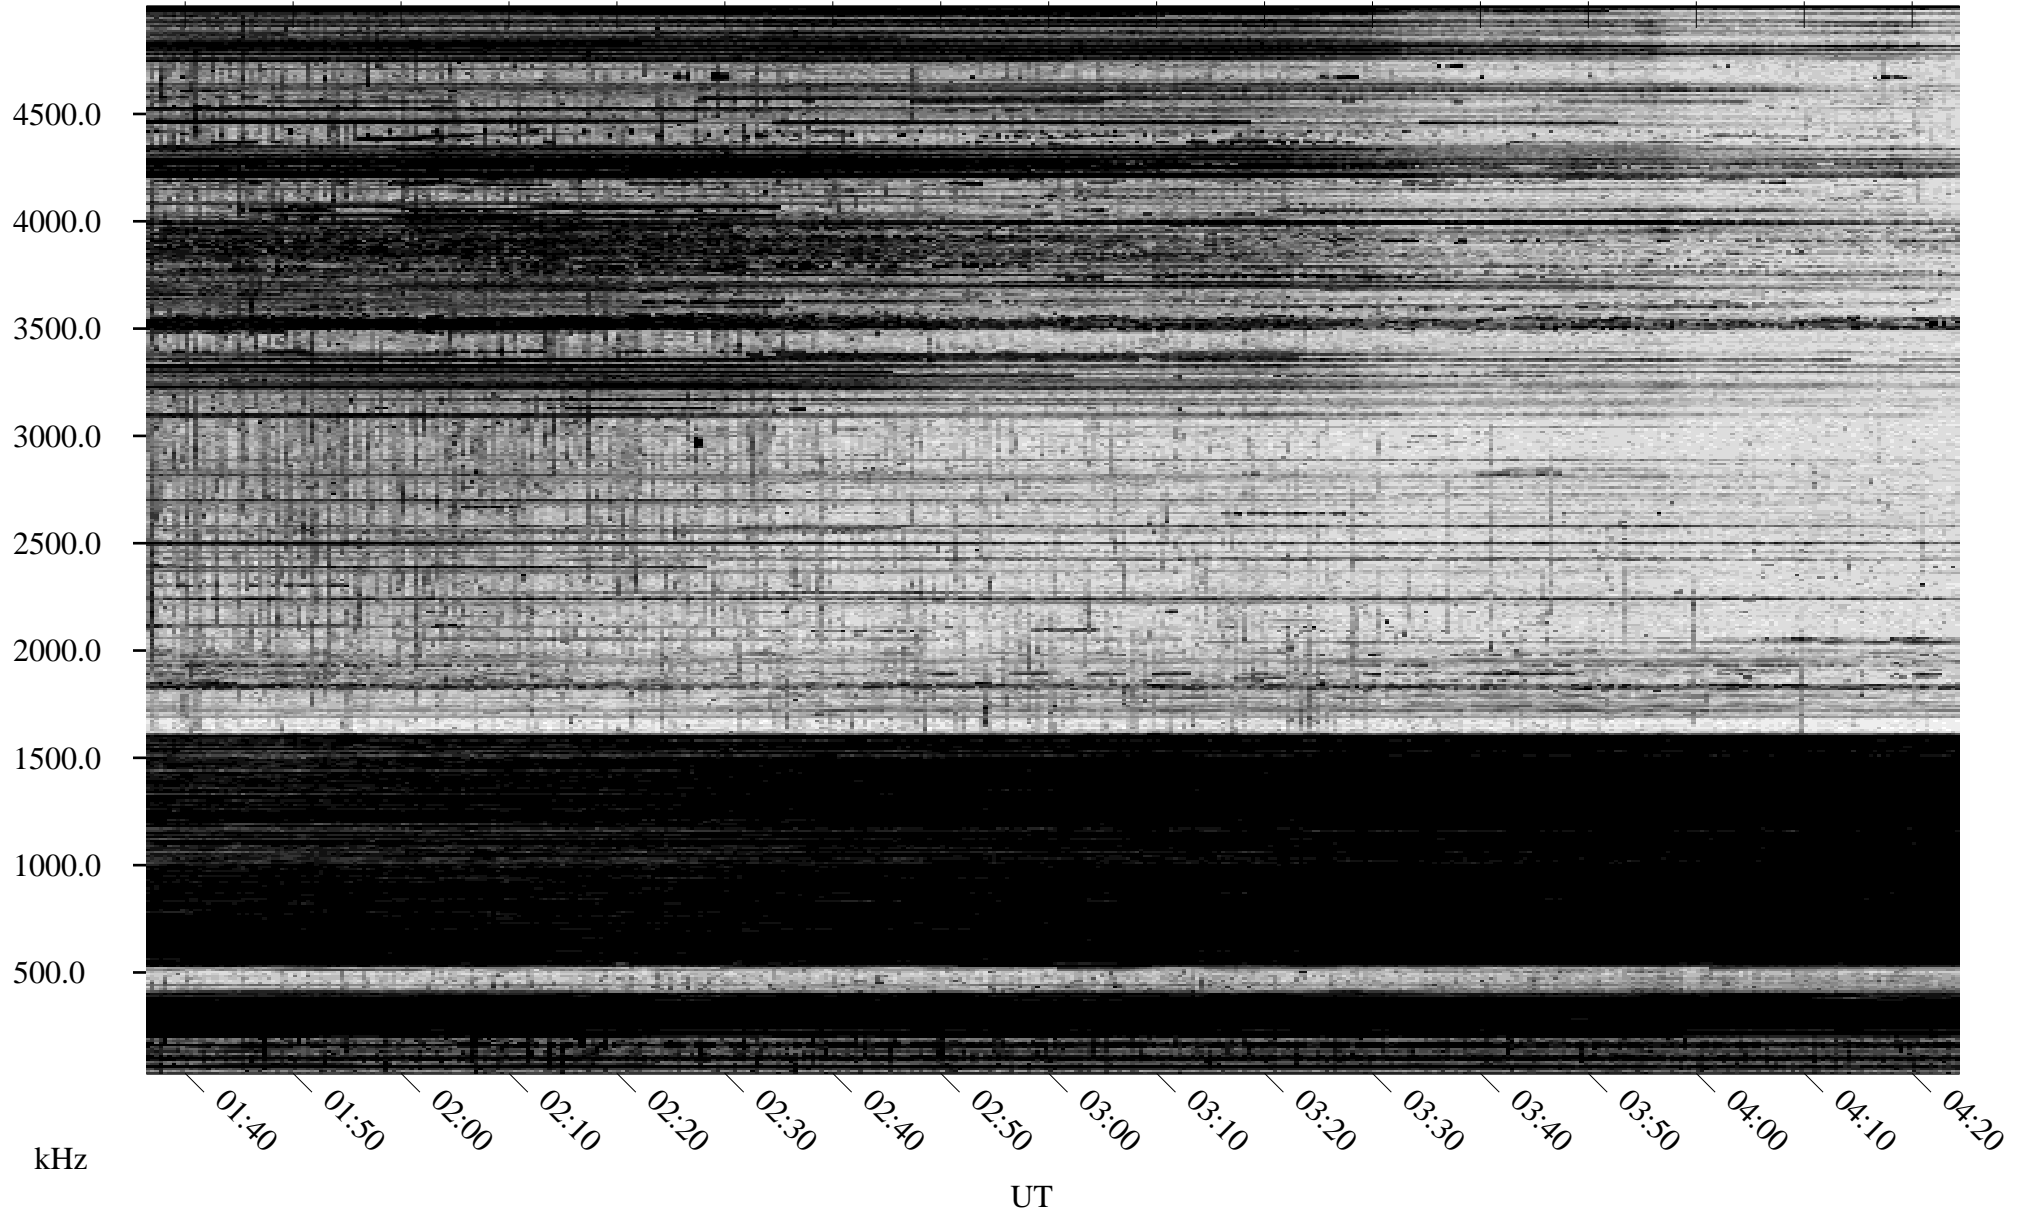

11/25/1994 Churchill, Manitoba

Linear Scale Black = 161 White = 15

ch94329l.r00m max_12

Page 1

11/25/1994 Churchill, Manitoba

Linear Scale Black = 161 White = 15

ch94329l.r00m max_12

Page 2

11/26/1994 Churchill, Manitoba

Linear Scale Black = 161 White = 15

ch94329l.r00m max_12

Page 3

11/26/1994 Churchill, Manitoba

Linear Scale Black = 161 White = 15

ch94329l.r00m max_12

Page 4

11/26/1994 Churchill, Manitoba

Linear Scale Black = 161 White = 15

ch94329l.r00m max_12

Page 5

11/26/1994 Churchill, Manitoba

Linear Scale Black = 161 White = 15

ch94329l.r00m max_12

Page 6

11/26/1994 Churchill, Manitoba

Linear Scale Black = 161 White = 15

ch94329l.r00m max_12

Page 7

11/26/1994 Churchill, Manitoba

Linear Scale Black = 161 White = 15

ch94329l.r00m max_12

kHz