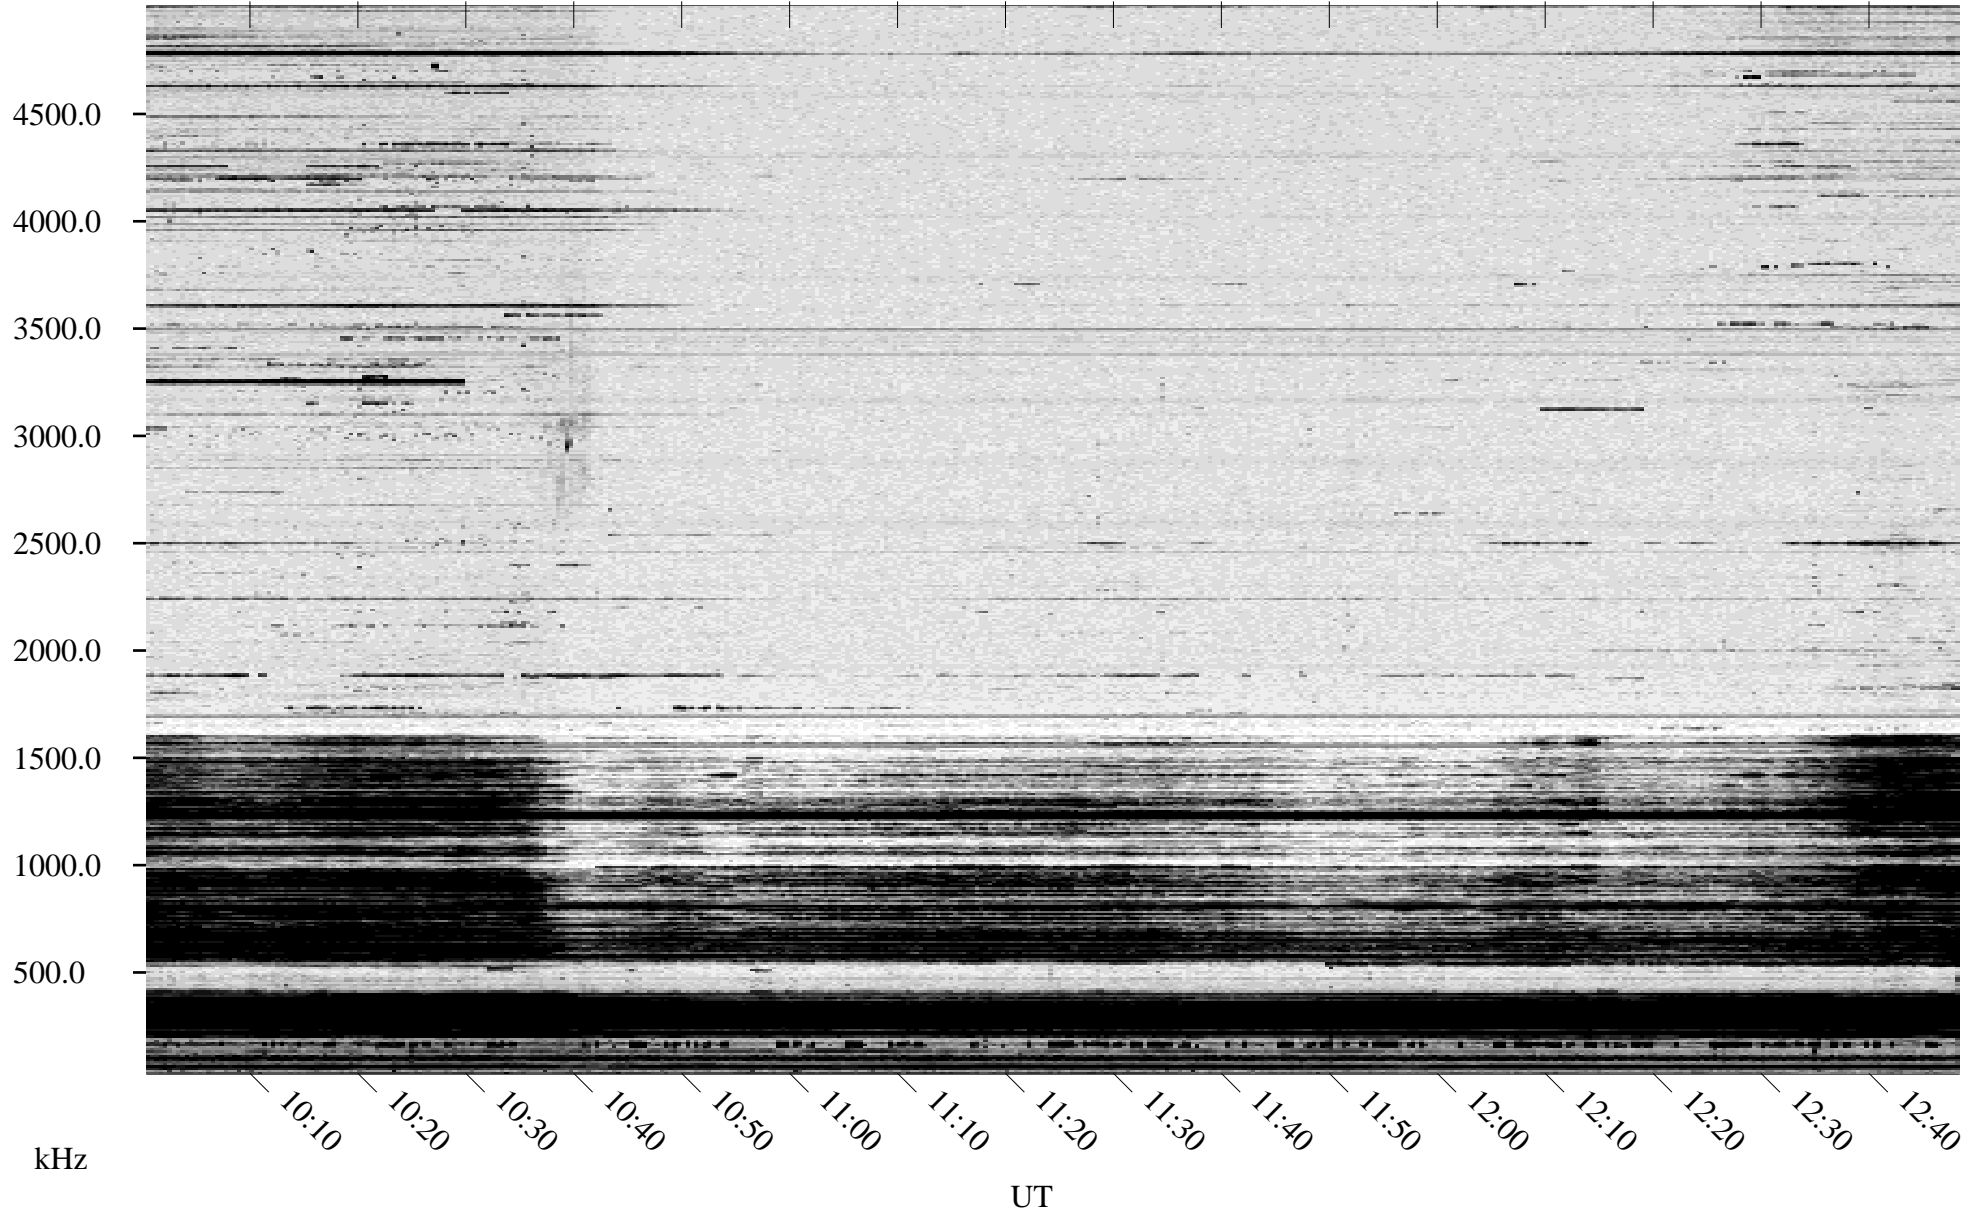

11/25/1994 Churchill, Manitoba

Linear Scale Black = 161 White = 15

ch94329l.r00m max_12

Page 1

11/25/1994 Churchill, Manitoba

Linear Scale Black = 161 White = 15

ch94329l.r00m max_12

Page 2

11/26/1994 Churchill, Manitoba

Linear Scale Black = 161 White = 15

ch94329l.r00m max_12

Page 3

11/26/1994 Churchill, Manitoba

Linear Scale Black = 161 White = 15

ch94329l.r00m max_12

Page 4

11/26/1994 Churchill, Manitoba

Linear Scale Black = 161 White = 15

ch94329l.r00m max_12

Page 5

11/26/1994 Churchill, Manitoba

Linear Scale Black = 161 White = 15

ch94329l.r00m max_12

Page 6

11/26/1994 Churchill, Manitoba

Linear Scale Black = 161 White = 15

ch94329l.r00m max_12

Page 7

11/26/1994 Churchill, Manitoba

Linear Scale Black = 161 White = 15

ch94329l.r00m max_12

kHz