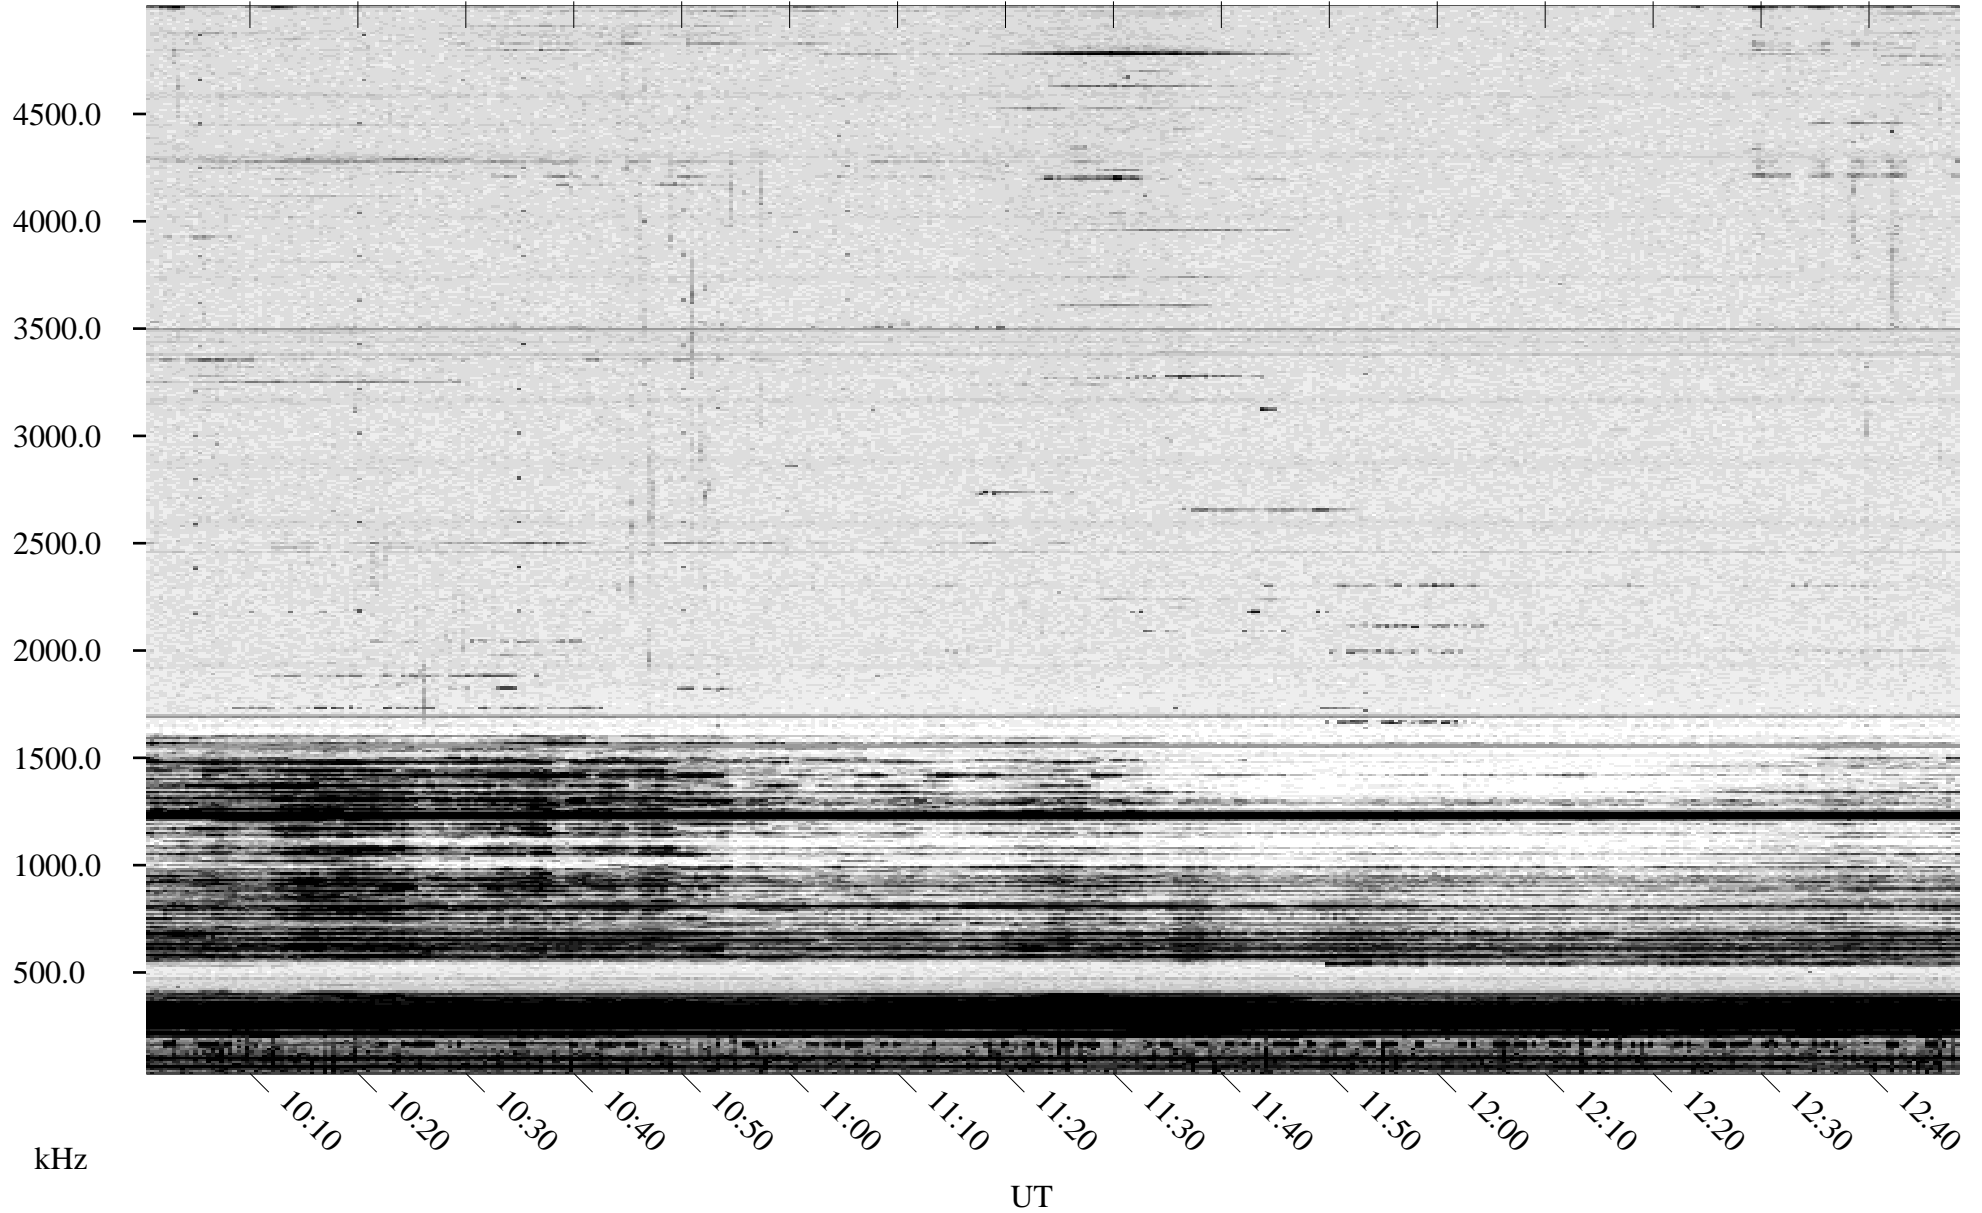

11/26/1994 Churchill, Manitoba

Linear Scale Black = 161 White = 15

ch94330l.r00m max_12

Page 1

11/26/1994 Churchill, Manitoba

Linear Scale Black = 161 White = 15

ch94330l.r00m max_12

Page 2

11/27/1994 Churchill, Manitoba

Linear Scale Black = 161 White = 15

ch94330l.r00m max_12

Page 3

11/27/1994 Churchill, Manitoba

Linear Scale Black = 161 White = 15

ch94330l.r00m max_12

Page 4

11/27/1994 Churchill, Manitoba

Linear Scale Black = 161 White = 15

ch94330l.r00m max_12

Page 5

11/27/1994 Churchill, Manitoba

Linear Scale Black = 161 White = 15

ch94330l.r00m max_12

Page 6

11/27/1994 Churchill, Manitoba

Linear Scale Black = 161 White = 15

ch94330l.r00m max_12

Page 7

11/27/1994 Churchill, Manitoba

Linear Scale Black = 161 White = 15

ch94330l.r00m max_12