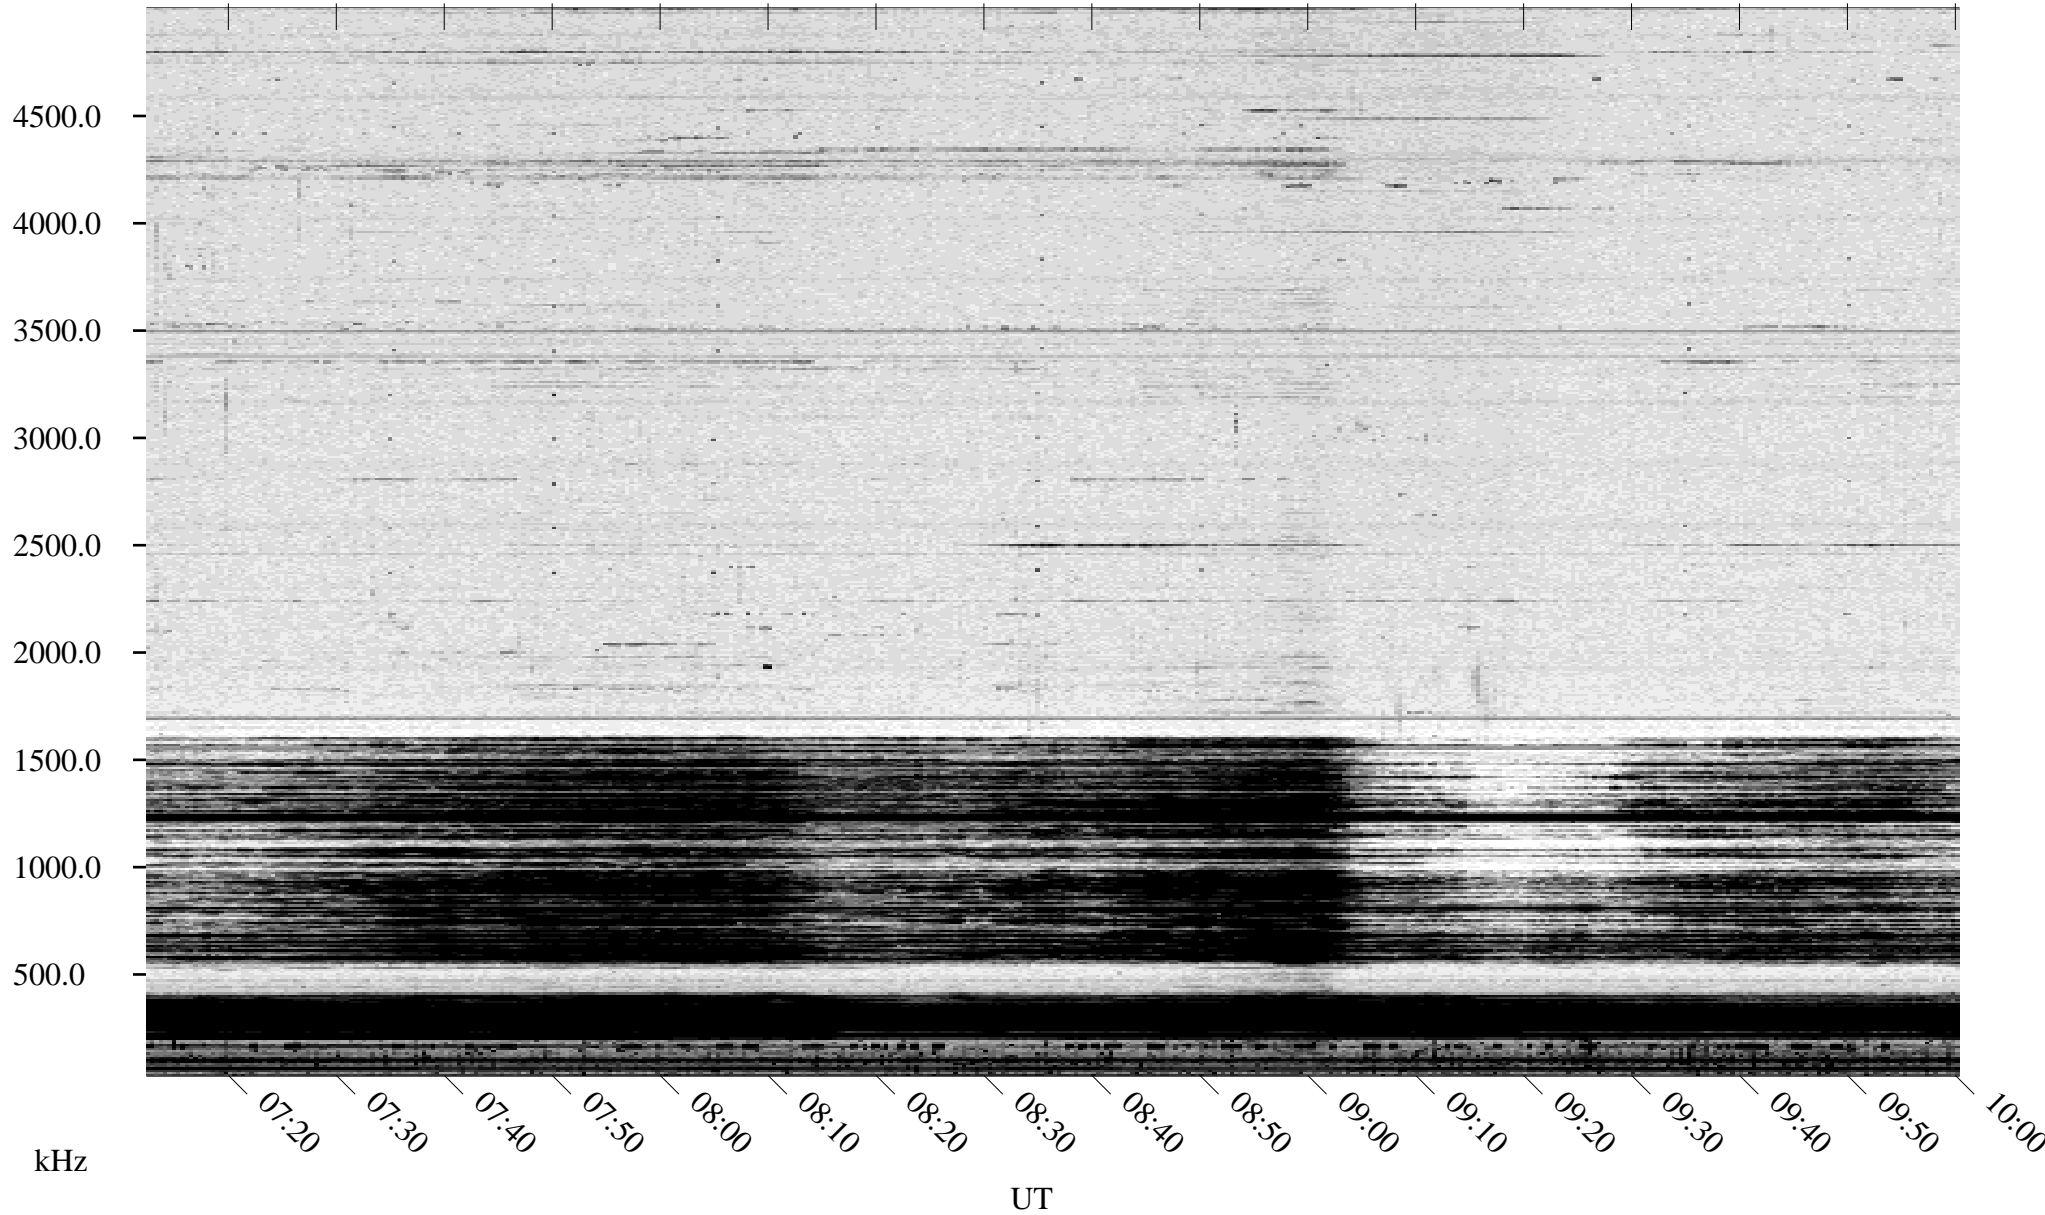

11/26/1994 Churchill, Manitoba

Linear Scale Black = 161 White = 15

ch94330l.r00m max_12

Page 1

11/26/1994 Churchill, Manitoba

Linear Scale Black = 161 White = 15

ch94330l.r00m max_12

Page 2

11/27/1994 Churchill, Manitoba

Linear Scale Black = 161 White = 15

ch94330l.r00m max_12

Page 3

11/27/1994 Churchill, Manitoba

Linear Scale Black = 161 White = 15

ch94330l.r00m max_12

Page 4

11/27/1994 Churchill, Manitoba

Linear Scale Black = 161 White = 15

ch94330l.r00m max_12

Page 5

11/27/1994 Churchill, Manitoba

Linear Scale Black = 161 White = 15

ch94330l.r00m max_12

Page 6

11/27/1994 Churchill, Manitoba

Linear Scale Black = 161 White = 15

ch94330l.r00m max_12

Page 7

11/27/1994 Churchill, Manitoba

Linear Scale Black = 161 White = 15

ch94330l.r00m max_12