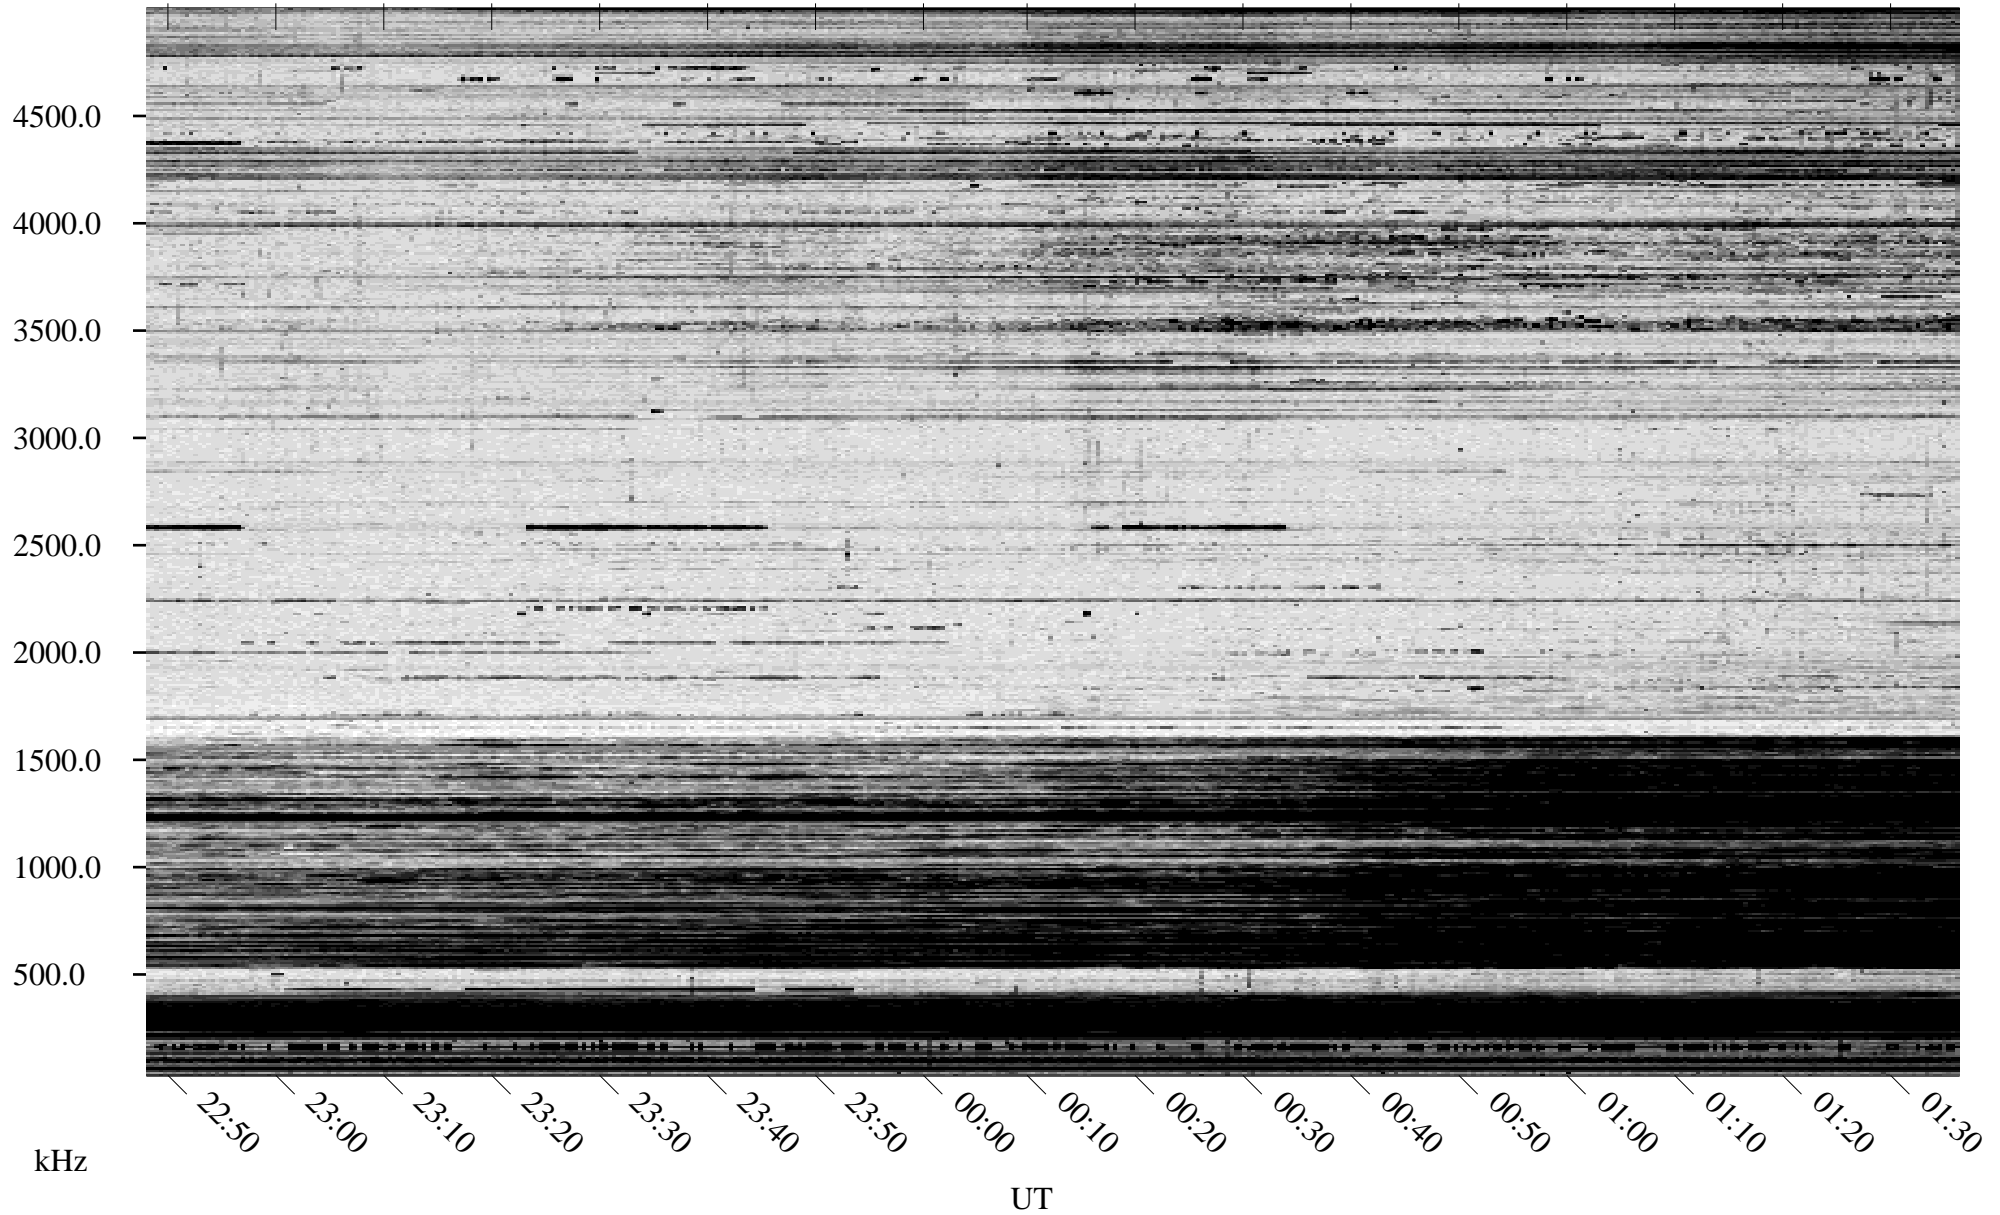

11/26/1994 Churchill, Manitoba

Linear Scale Black = 161 White = 15

ch94330l.r00m max_12

Page 1

11/26/1994 Churchill, Manitoba

Linear Scale Black = 161 White = 15

ch94330l.r00m max_12

Page 2

11/27/1994 Churchill, Manitoba

Linear Scale Black = 161 White = 15

ch94330l.r00m max_12

Page 3

11/27/1994 Churchill, Manitoba

Linear Scale Black = 161 White = 15

ch94330l.r00m max_12

Page 4

11/27/1994 Churchill, Manitoba

Linear Scale Black = 161 White = 15

ch94330l.r00m max_12

Page 5

11/27/1994 Churchill, Manitoba

Linear Scale Black = 161 White = 15

ch94330l.r00m max_12

Page 6

11/27/1994 Churchill, Manitoba

Linear Scale Black = 161 White = 15

ch94330l.r00m max_12

Page 7

11/27/1994 Churchill, Manitoba

Linear Scale Black = 161 White = 15

ch94330l.r00m max_12