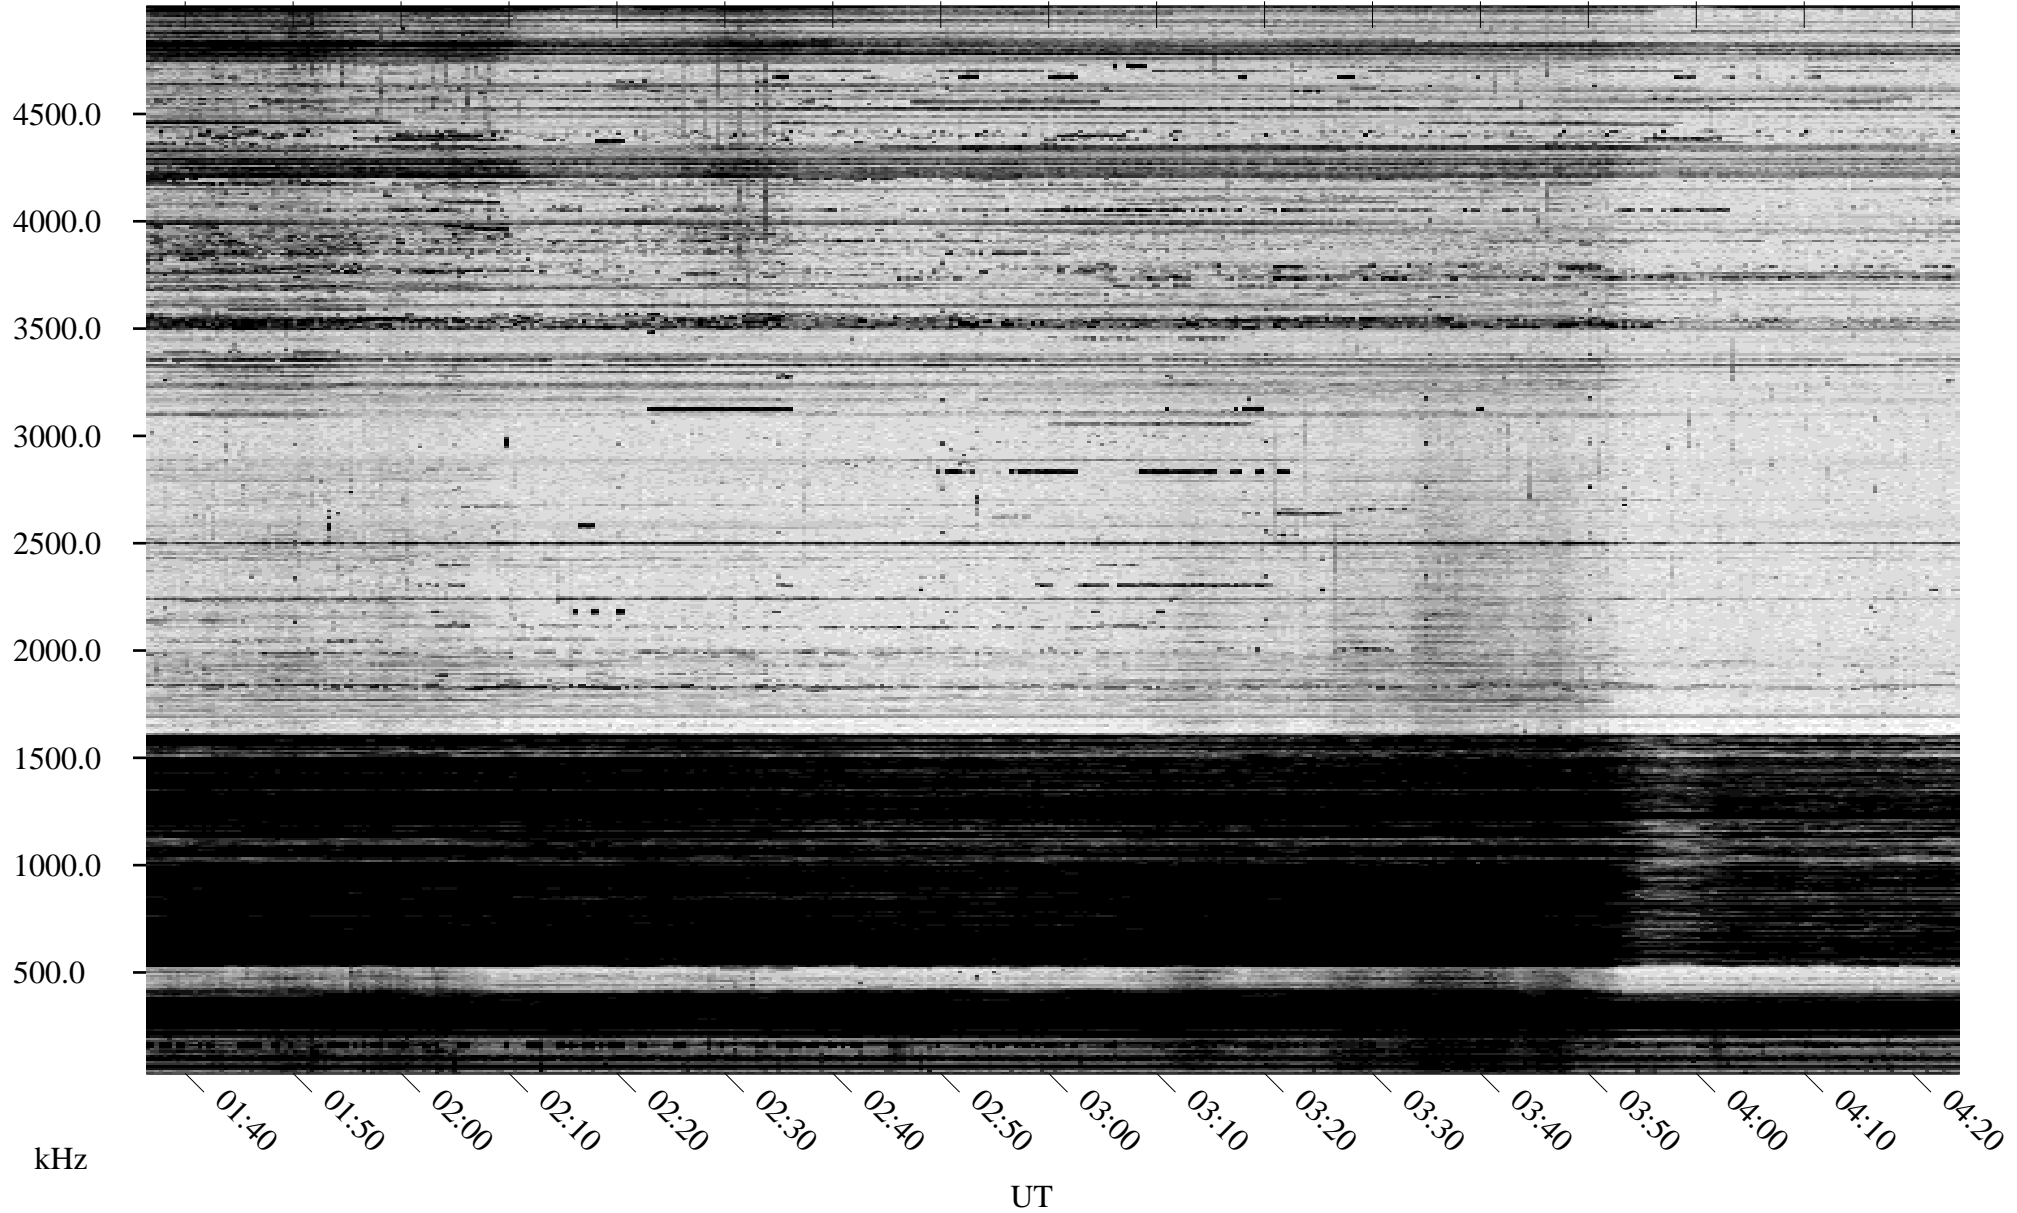

11/26/1994 Churchill, Manitoba

Linear Scale Black = 161 White = 15

ch94330l.r00m max_12

Page 1

11/26/1994 Churchill, Manitoba

Linear Scale Black = 161 White = 15

ch94330l.r00m max_12

Page 2

11/27/1994 Churchill, Manitoba

Linear Scale Black = 161 White = 15

ch94330l.r00m max_12

Page 3

11/27/1994 Churchill, Manitoba

Linear Scale Black = 161 White = 15

ch94330l.r00m max_12

Page 4

11/27/1994 Churchill, Manitoba

Linear Scale Black = 161 White = 15

ch94330l.r00m max_12

Page 5

11/27/1994 Churchill, Manitoba

Linear Scale Black = 161 White = 15

ch94330l.r00m max_12

Page 6

11/27/1994 Churchill, Manitoba

Linear Scale Black = 161 White = 15

ch94330l.r00m max_12

Page 7

11/27/1994 Churchill, Manitoba

Linear Scale Black = 161 White = 15

ch94330l.r00m max_12