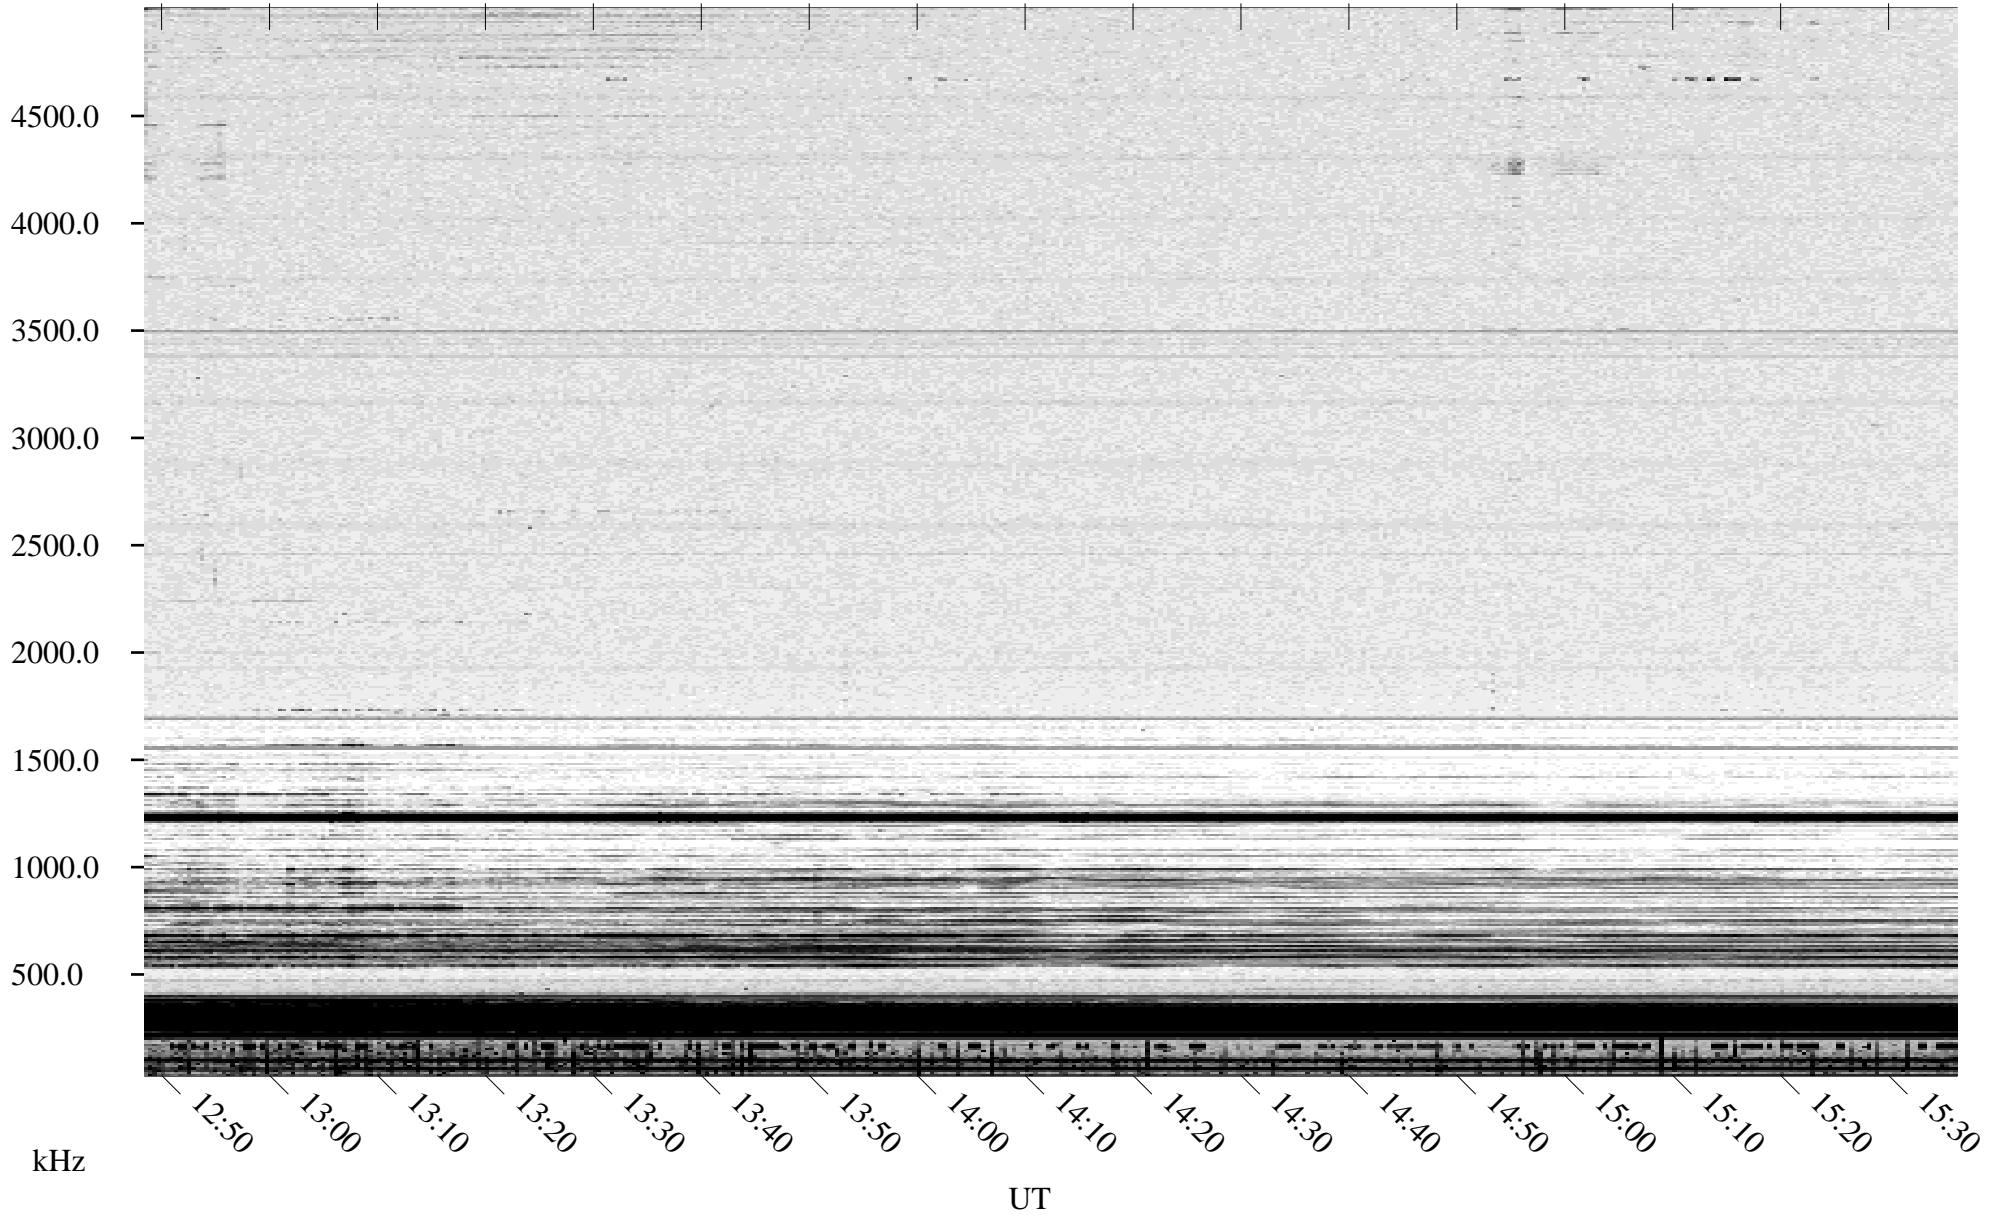

11/26/1994 Churchill, Manitoba

Linear Scale Black = 161 White = 15

ch94330l.r00m max_12

Page 1

11/26/1994 Churchill, Manitoba

Linear Scale Black = 161 White = 15

ch94330l.r00m max_12

Page 2

11/27/1994 Churchill, Manitoba

Linear Scale Black = 161 White = 15

ch94330l.r00m max_12

Page 3

11/27/1994 Churchill, Manitoba

Linear Scale Black = 161 White = 15

ch94330l.r00m max_12

Page 4

11/27/1994 Churchill, Manitoba

Linear Scale Black = 161 White = 15

ch94330l.r00m max_12

Page 5

11/27/1994 Churchill, Manitoba

Linear Scale Black = 161 White = 15

ch94330l.r00m max_12

Page 6

11/27/1994 Churchill, Manitoba

Linear Scale Black = 161 White = 15

ch94330l.r00m max_12

Page 7

11/27/1994 Churchill, Manitoba

Linear Scale Black = 161 White = 15

ch94330l.r00m max_12