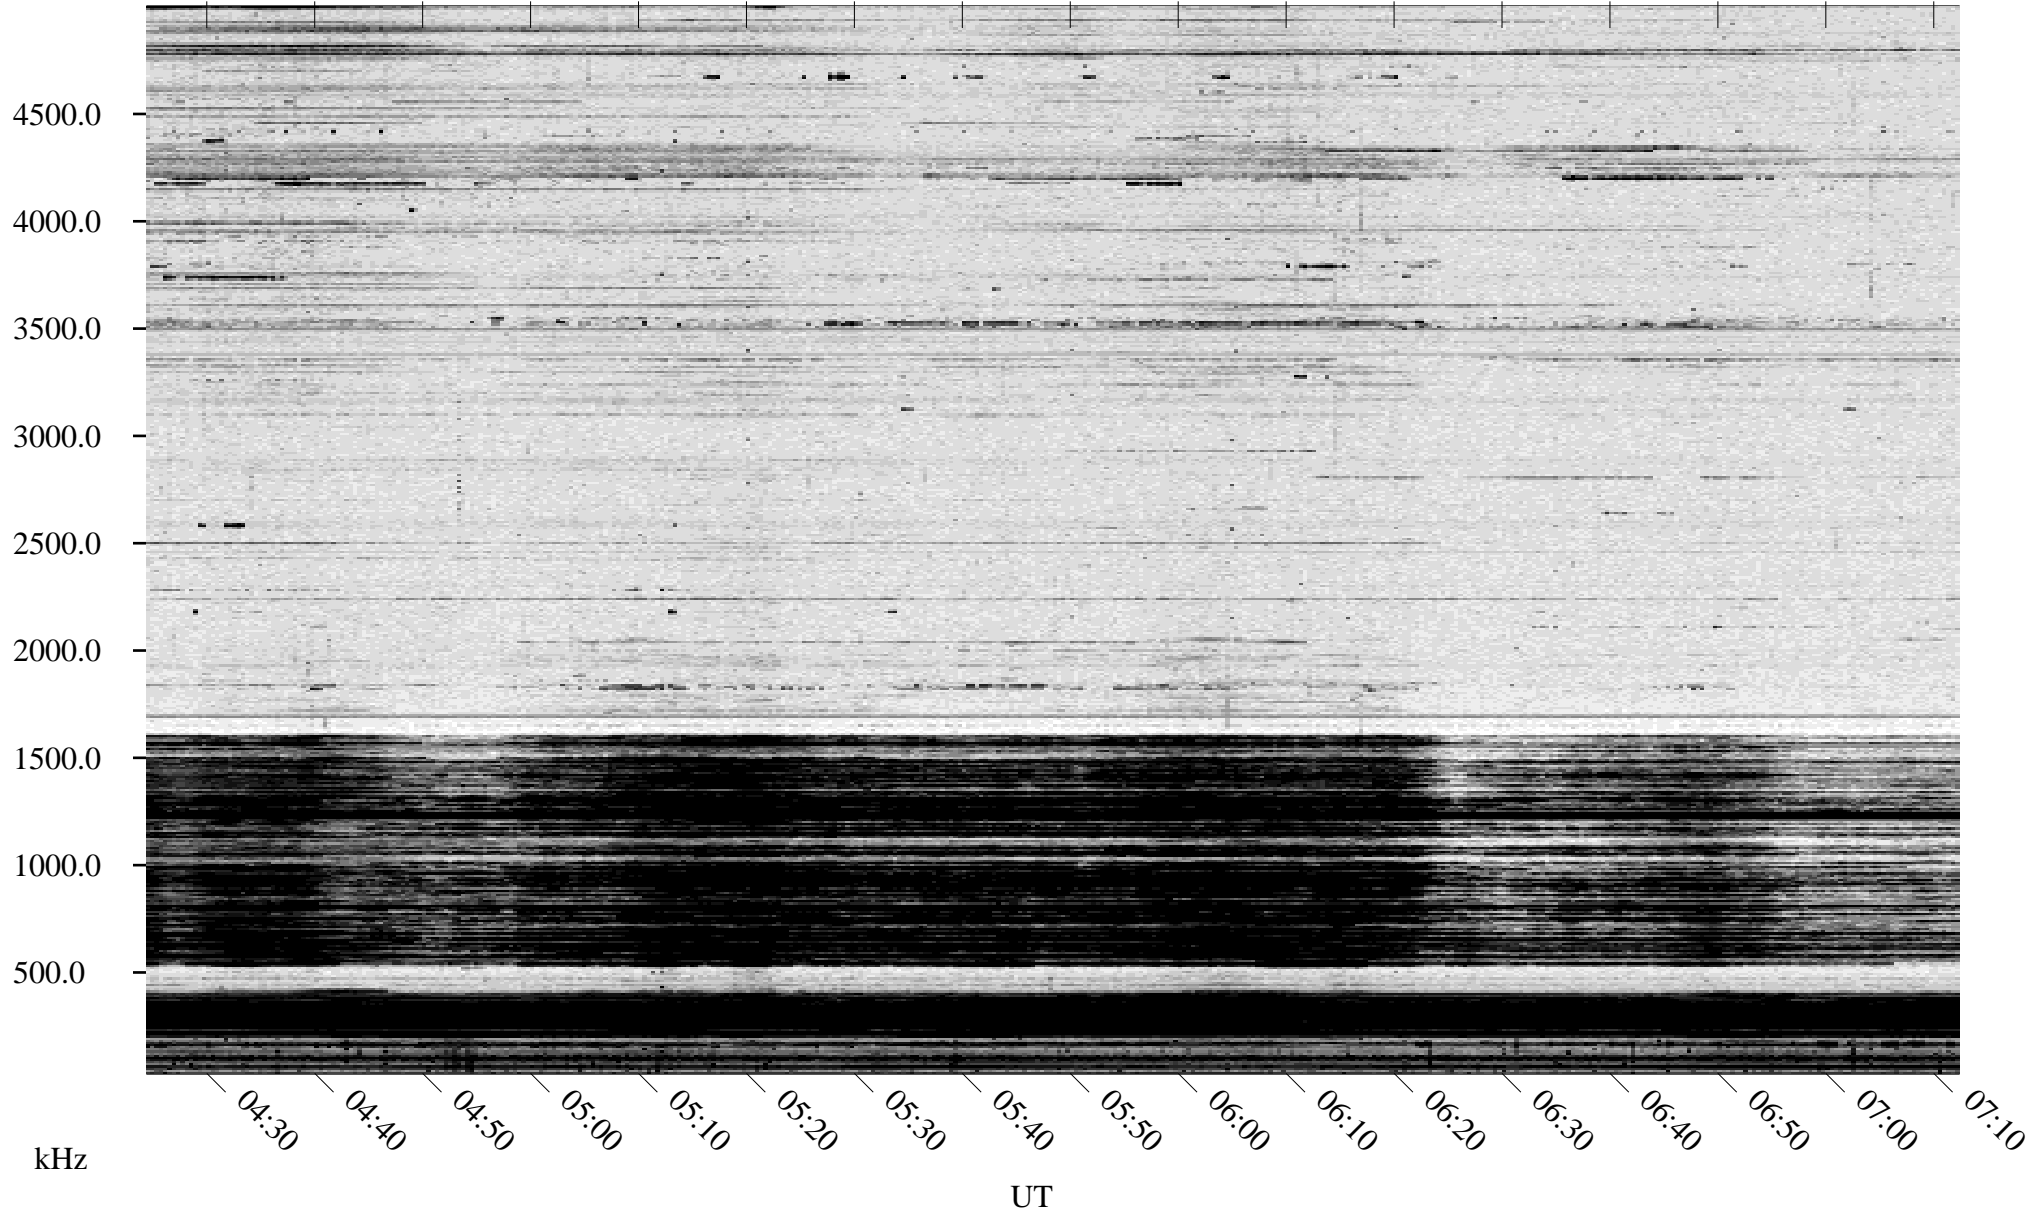

11/26/1994 Churchill, Manitoba

Linear Scale Black = 161 White = 15

ch94330l.r00m max_12

Page 1

11/26/1994 Churchill, Manitoba

Linear Scale Black = 161 White = 15

ch94330l.r00m max_12

Page 2

11/27/1994 Churchill, Manitoba

Linear Scale Black = 161 White = 15

ch94330l.r00m max_12

Page 3

11/27/1994 Churchill, Manitoba

Linear Scale Black = 161 White = 15

ch94330l.r00m max_12

Page 4

11/27/1994 Churchill, Manitoba

Linear Scale Black = 161 White = 15

ch94330l.r00m max_12

Page 5

11/27/1994 Churchill, Manitoba

Linear Scale Black = 161 White = 15

ch94330l.r00m max_12

Page 6

11/27/1994 Churchill, Manitoba

Linear Scale Black = 161 White = 15

ch94330l.r00m max_12

Page 7

11/27/1994 Churchill, Manitoba

Linear Scale Black = 161 White = 15

ch94330l.r00m max_12