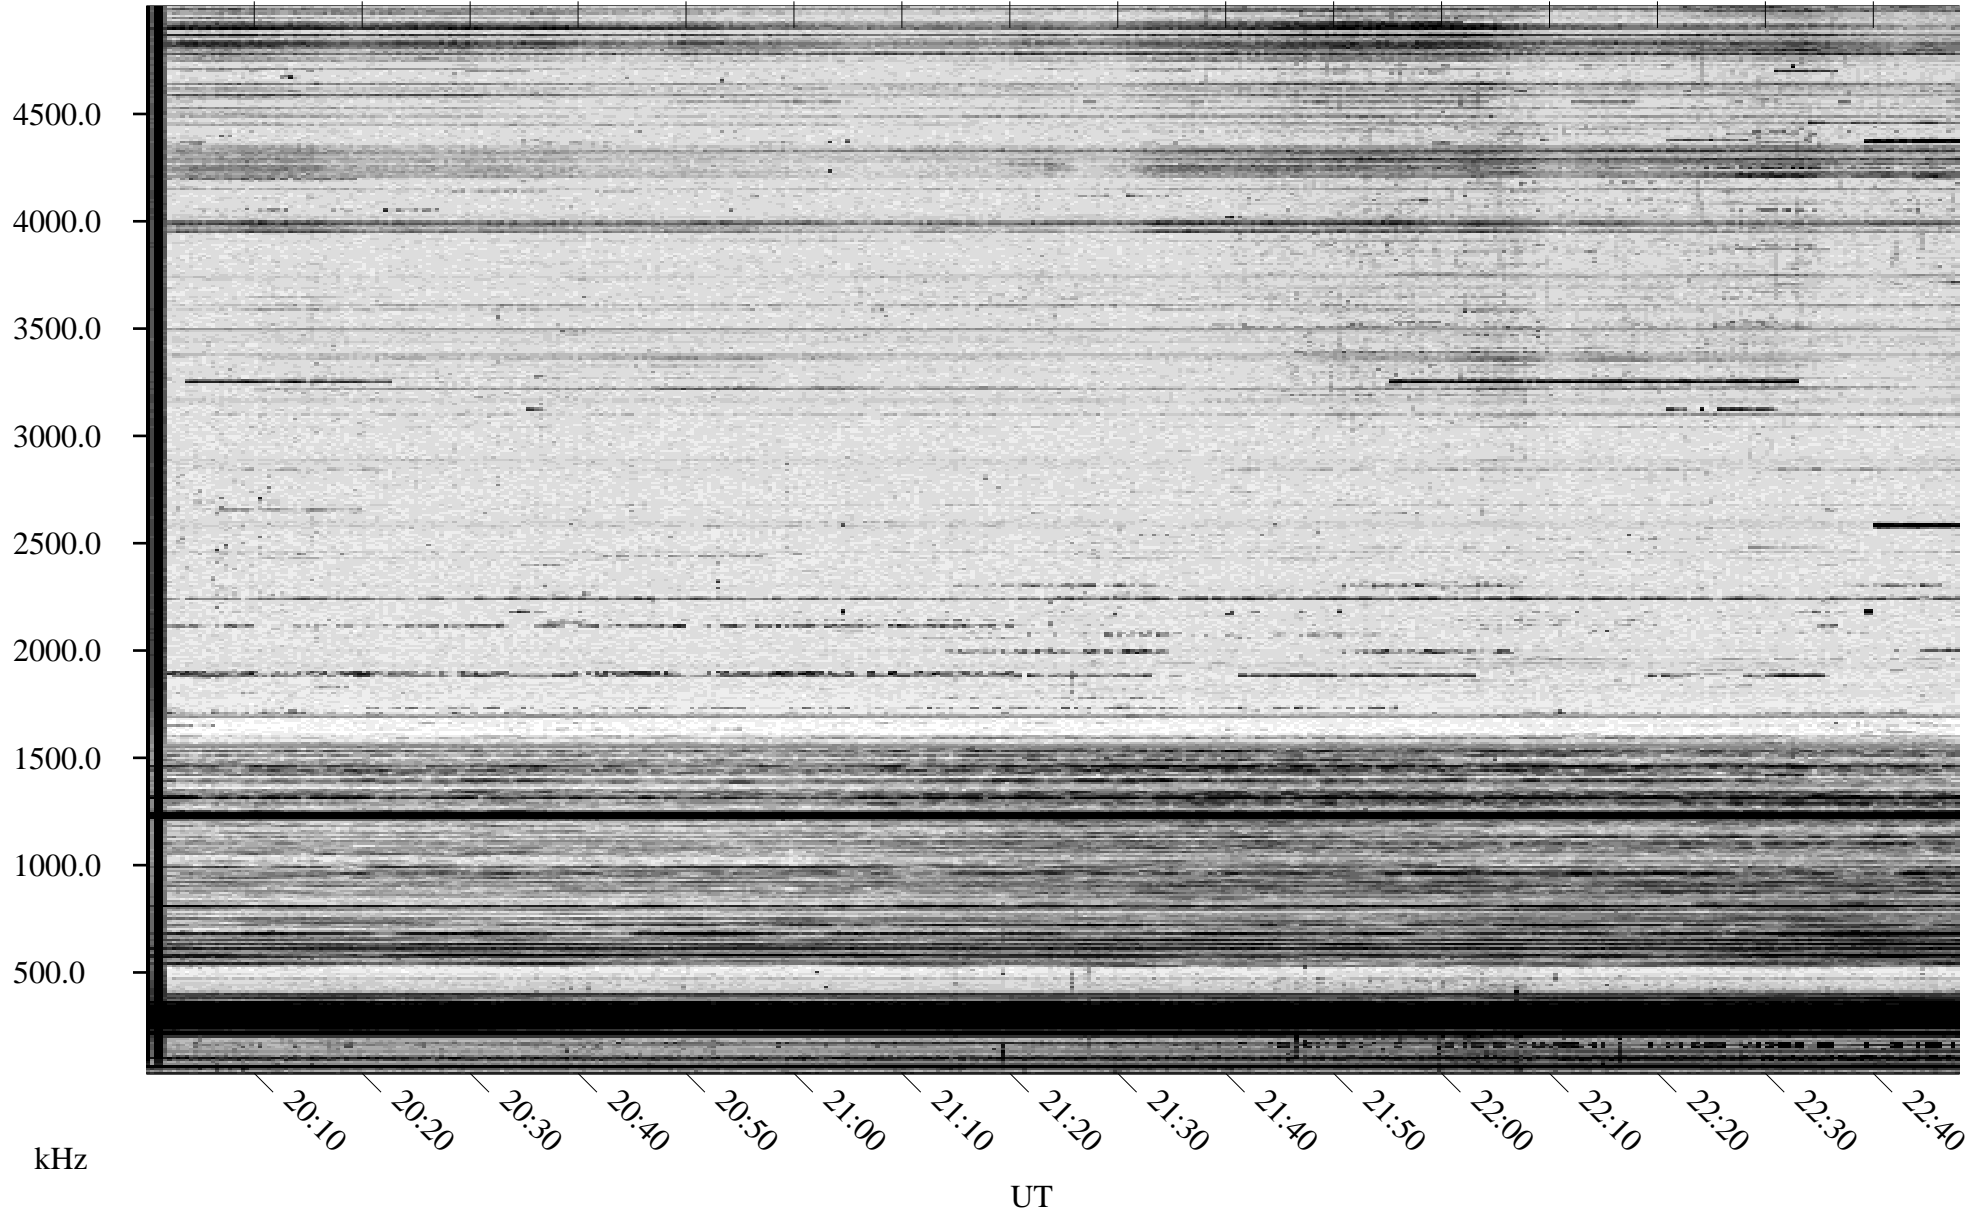

11/26/1994 Churchill, Manitoba

Linear Scale Black = 161 White = 15

ch94330l.r00m max_12

Page 1

11/26/1994 Churchill, Manitoba

Linear Scale Black = 161 White = 15

ch94330l.r00m max_12

Page 2

11/27/1994 Churchill, Manitoba

Linear Scale Black = 161 White = 15

ch94330l.r00m max_12

Page 3

11/27/1994 Churchill, Manitoba

Linear Scale Black = 161 White = 15

ch94330l.r00m max_12

Page 4

11/27/1994 Churchill, Manitoba

Linear Scale Black = 161 White = 15

ch94330l.r00m max_12

Page 5

11/27/1994 Churchill, Manitoba

Linear Scale Black = 161 White = 15

ch94330l.r00m max_12

Page 6

11/27/1994 Churchill, Manitoba

Linear Scale Black = 161 White = 15

ch94330l.r00m max_12

Page 7

11/27/1994 Churchill, Manitoba

Linear Scale Black = 161 White = 15

ch94330l.r00m max_12