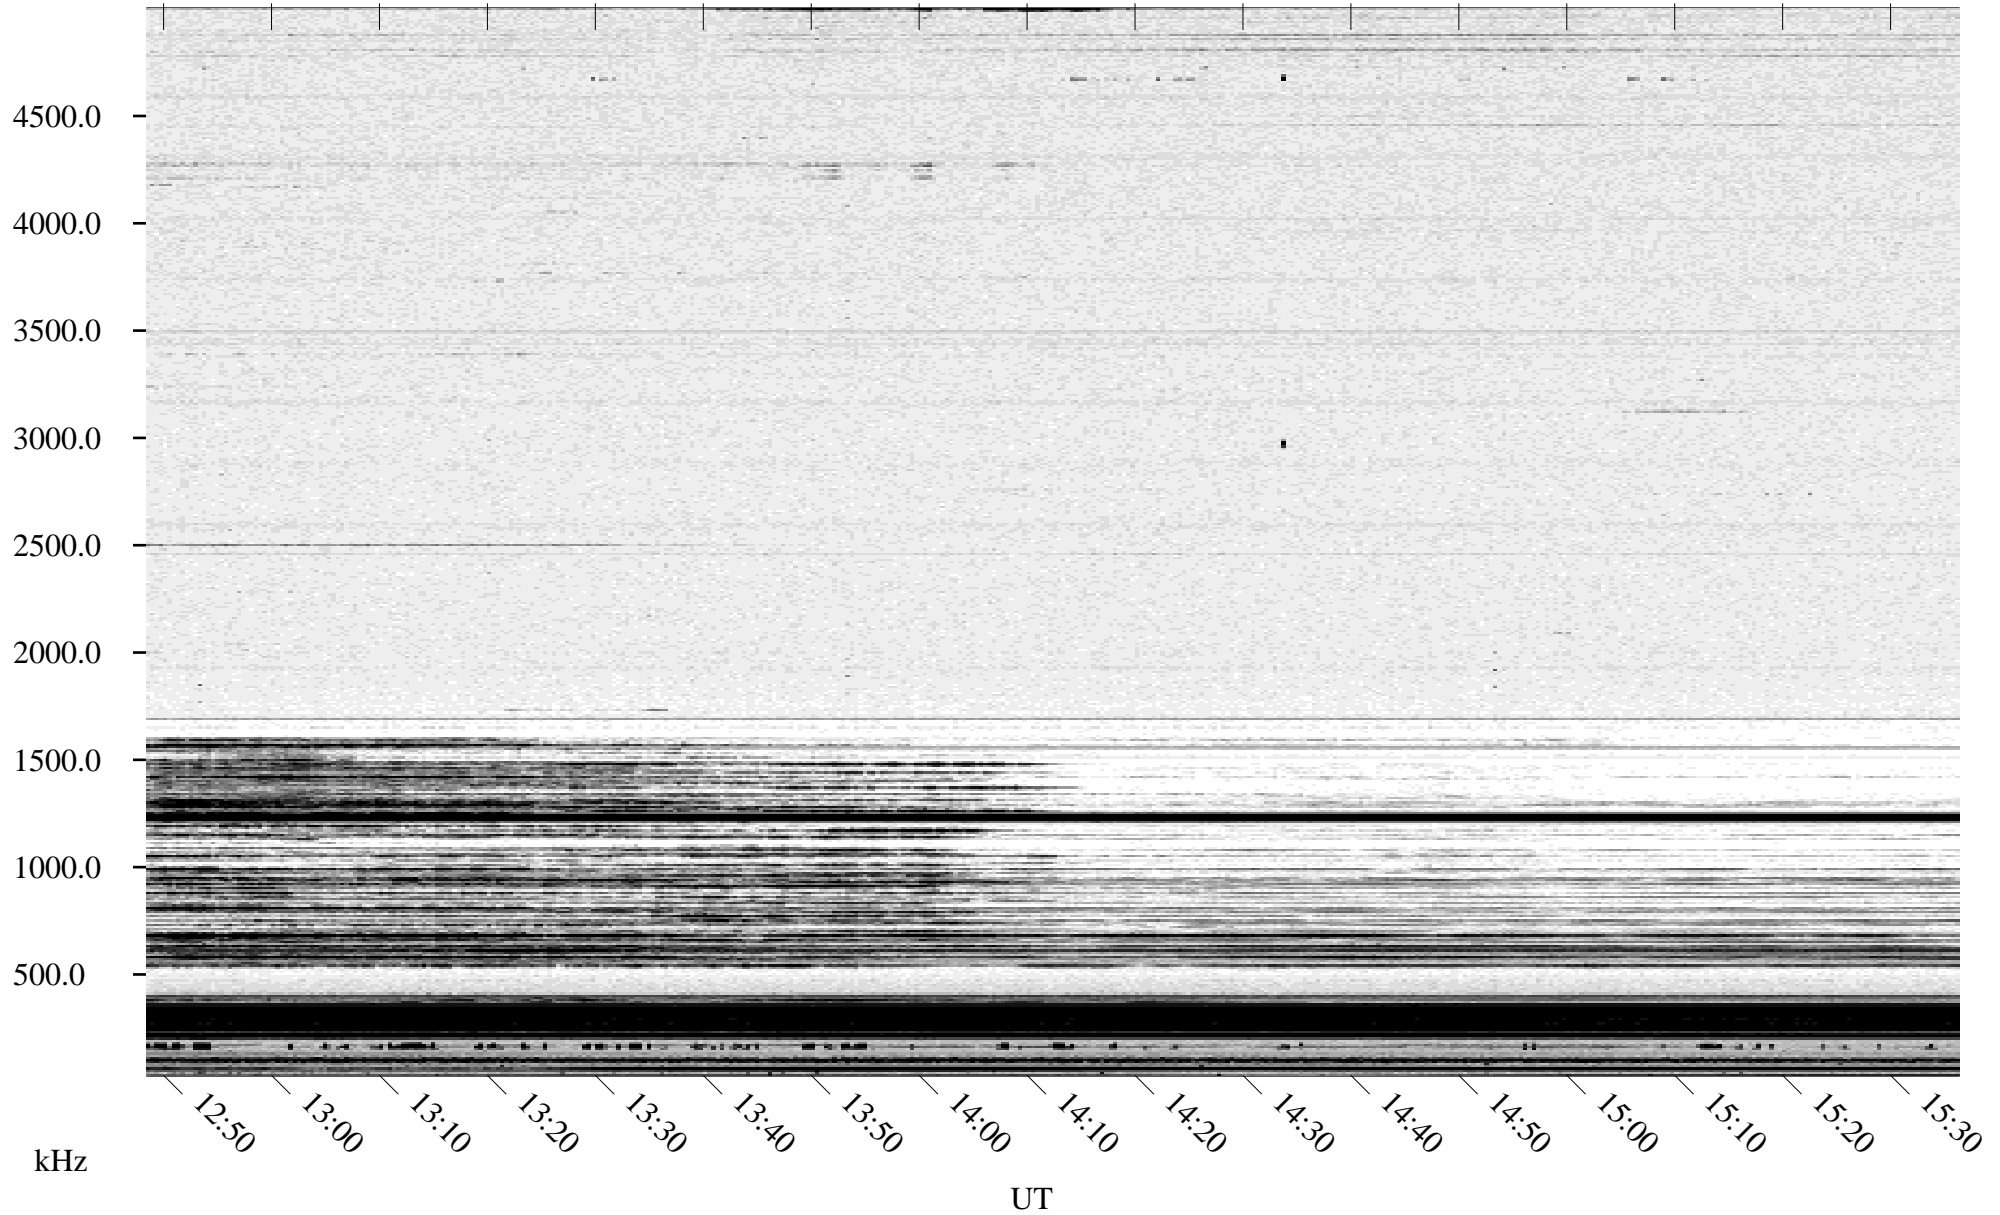

11/29/1994 Churchill, Manitoba

Linear Scale Black = 161 White = 15

ch943331.r00m max_12

Page 1

11/29/1994 Churchill, Manitoba

Linear Scale Black = 161 White = 15

ch94333l.r00m max_12

Page 2

11/30/1994 Churchill, Manitoba

Linear Scale Black = 161 White = 15

ch943331.r00m max_12

Page 3

11/30/1994 Churchill, Manitoba

Linear Scale Black = 161 White = 15

ch943331.r00m max_12

Page 4

11/30/1994 Churchill, Manitoba

Linear Scale Black = 161 White = 15

ch943331l.r00m max_12

Page 5

11/30/1994 Churchill, Manitoba

Linear Scale Black = 161 White = 15

ch943331l.r00m max_12

Page 6

11/30/1994 Churchill, Manitoba

Linear Scale Black = 161 White = 15

ch943331.r00m max_12

Page 7

11/30/1994 Churchill, Manitoba

Linear Scale Black = 161 White = 15

ch943331.r00m max_12