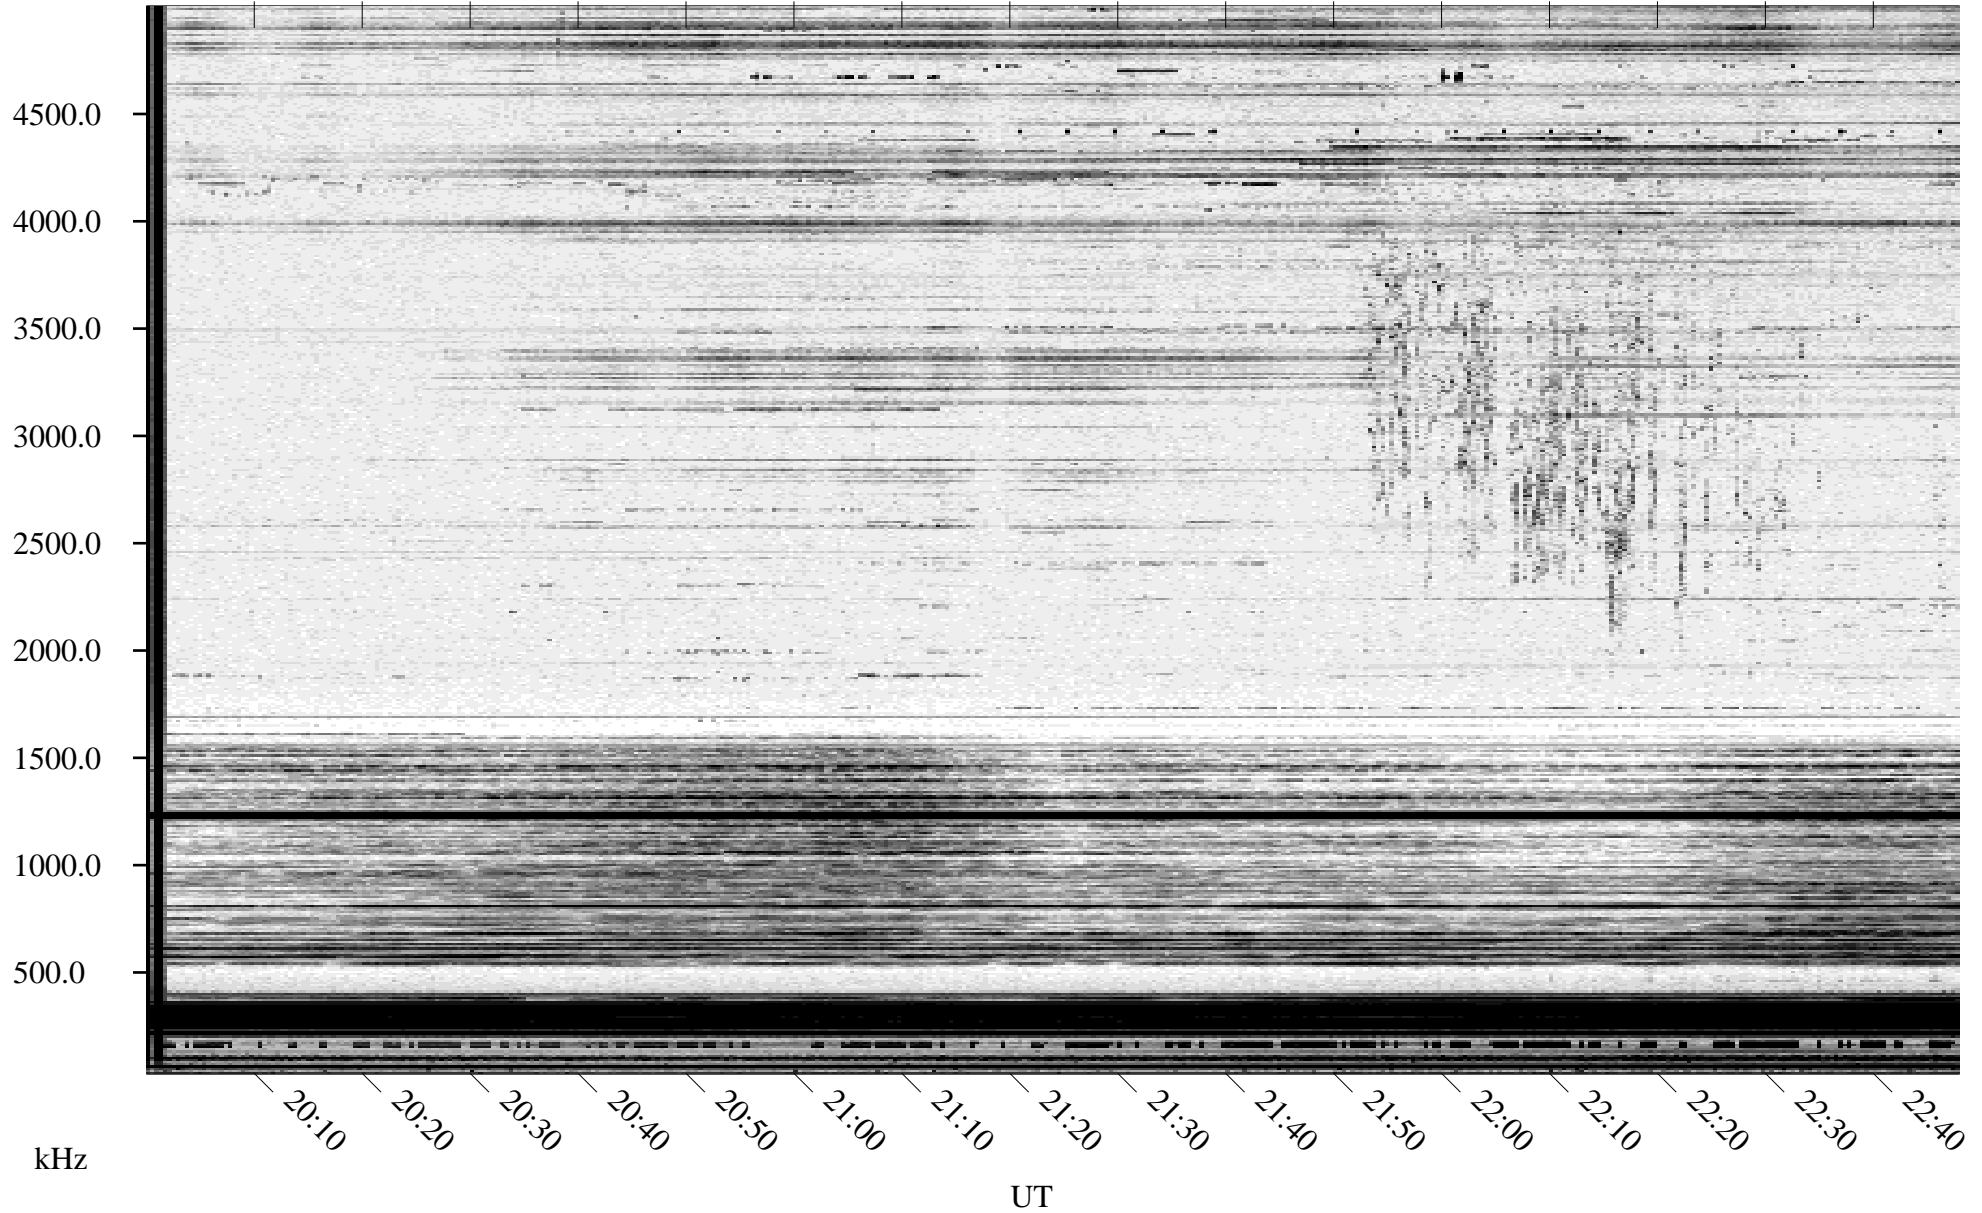

11/29/1994 Churchill, Manitoba

Linear Scale Black = 161 White = 15

ch943331.r00m max_12

Page 1

11/29/1994 Churchill, Manitoba

Linear Scale Black = 161 White = 15

ch94333l.r00m max_12

Page 2

11/30/1994 Churchill, Manitoba

Linear Scale Black = 161 White = 15

ch943331.r00m max_12

Page 3

11/30/1994 Churchill, Manitoba

Linear Scale Black = 161 White = 15

ch943331.r00m max_12

Page 4

11/30/1994 Churchill, Manitoba

Linear Scale Black = 161 White = 15

ch943331l.r00m max_12

Page 5

11/30/1994 Churchill, Manitoba

Linear Scale Black = 161 White = 15

ch943331l.r00m max_12

Page 6

11/30/1994 Churchill, Manitoba

Linear Scale Black = 161 White = 15

ch943331.r00m max_12

Page 7

11/30/1994 Churchill, Manitoba

Linear Scale Black = 161 White = 15

ch943331.r00m max_12