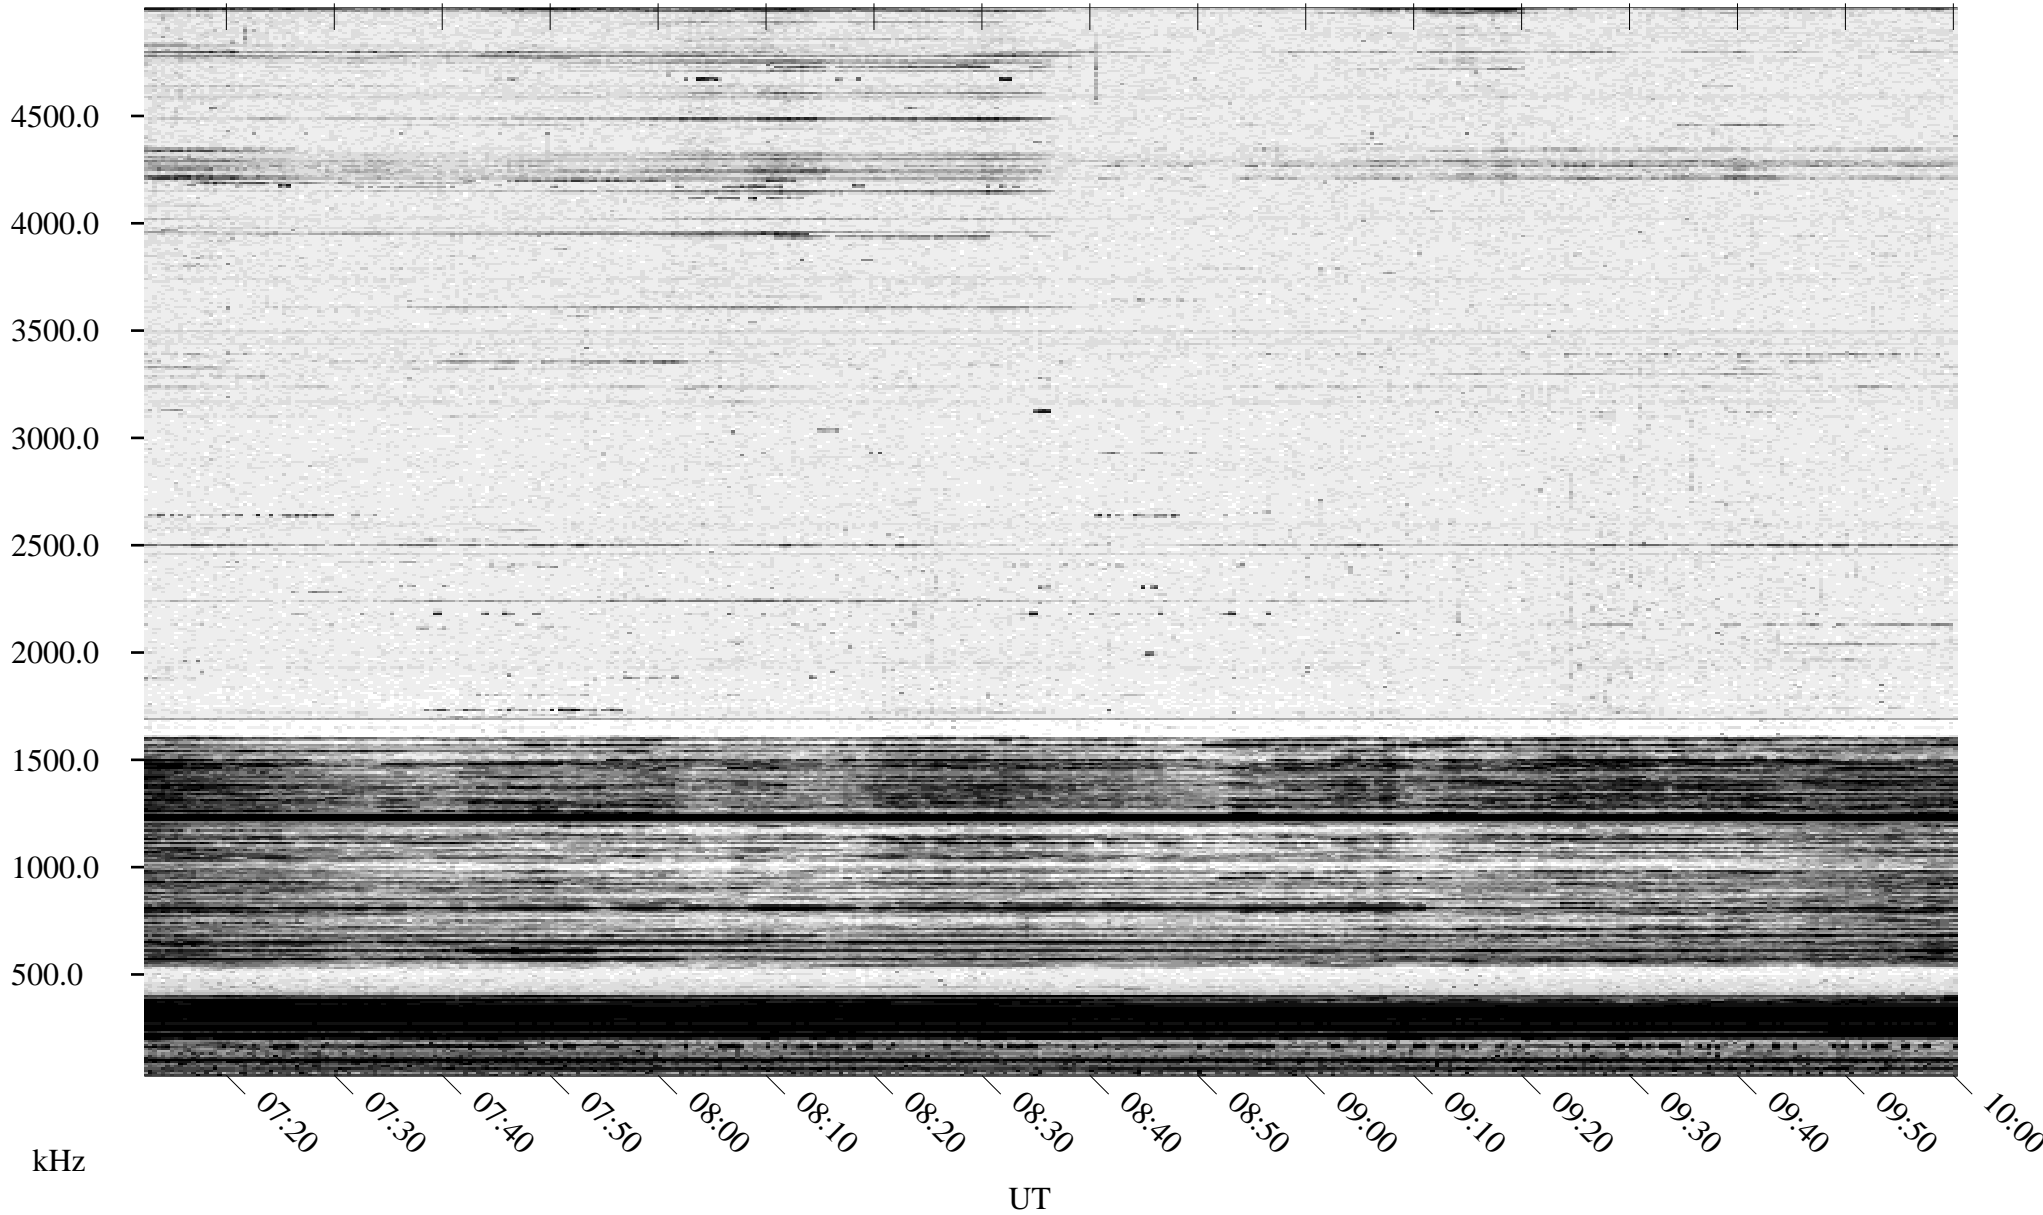

11/29/1994 Churchill, Manitoba

Linear Scale Black = 161 White = 15

ch943331.r00m max_12

Page 1

11/29/1994 Churchill, Manitoba

Linear Scale Black = 161 White = 15

ch94333l.r00m max_12

Page 2

11/30/1994 Churchill, Manitoba

Linear Scale Black = 161 White = 15

ch943331.r00m max_12

Page 3

11/30/1994 Churchill, Manitoba

Linear Scale Black = 161 White = 15

ch943331.r00m max_12

Page 4

11/30/1994 Churchill, Manitoba

Linear Scale Black = 161 White = 15

ch943331l.r00m max_12

Page 5

11/30/1994 Churchill, Manitoba

Linear Scale Black = 161 White = 15

ch943331l.r00m max_12

Page 6

11/30/1994 Churchill, Manitoba

Linear Scale Black = 161 White = 15

ch943331.r00m max_12

Page 7

11/30/1994 Churchill, Manitoba

Linear Scale Black = 161 White = 15

ch943331.r00m max_12