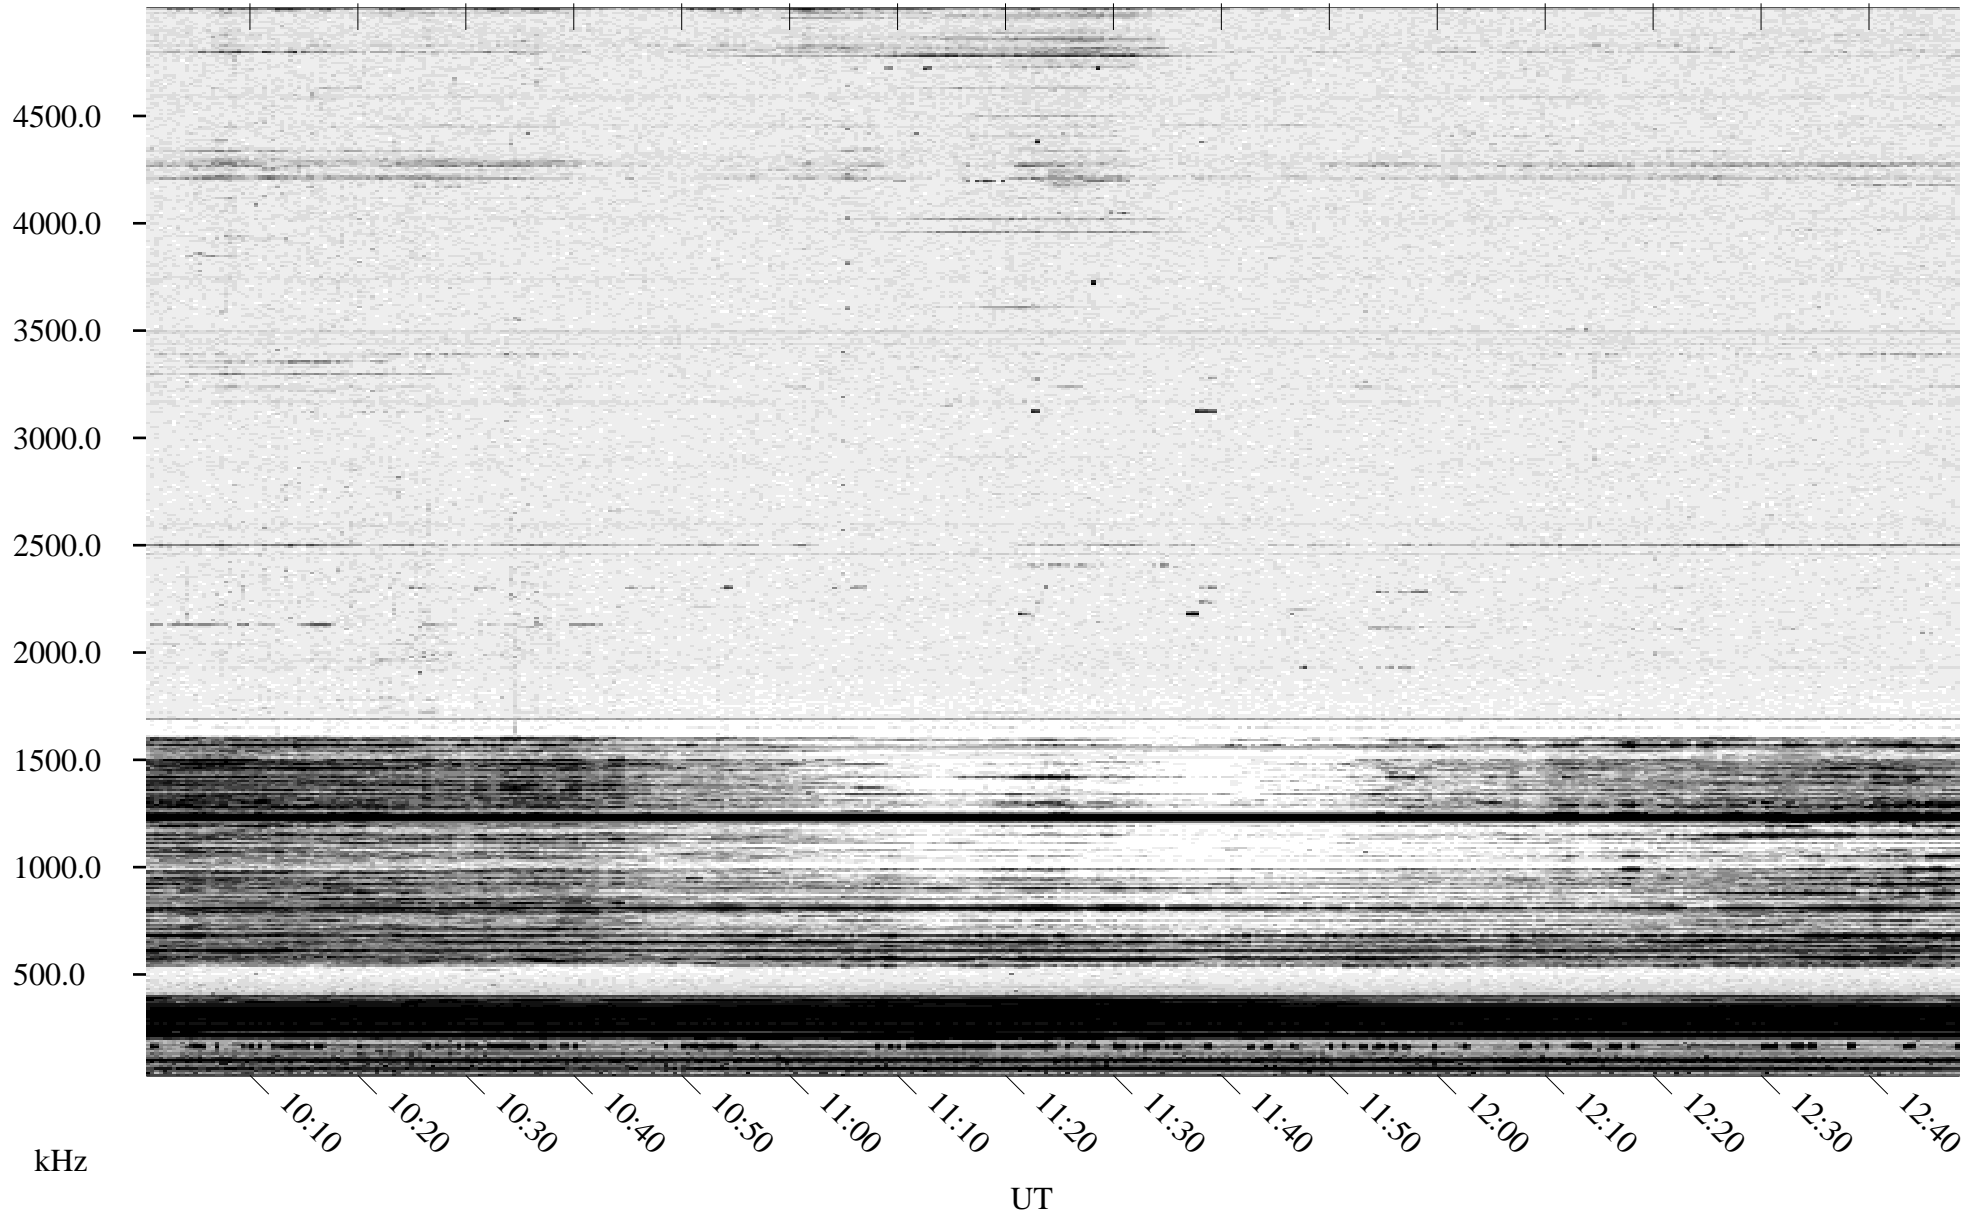

11/29/1994 Churchill, Manitoba

Linear Scale Black = 161 White = 15

ch943331.r00m max_12

Page 1

11/29/1994 Churchill, Manitoba

Linear Scale Black = 161 White = 15

ch94333l.r00m max_12

Page 2

11/30/1994 Churchill, Manitoba

Linear Scale Black = 161 White = 15

ch943331.r00m max_12

Page 3

11/30/1994 Churchill, Manitoba

Linear Scale Black = 161 White = 15

ch943331.r00m max_12

Page 4

11/30/1994 Churchill, Manitoba

Linear Scale Black = 161 White = 15

ch943331l.r00m max_12

Page 5

11/30/1994 Churchill, Manitoba

Linear Scale Black = 161 White = 15

ch943331l.r00m max_12

Page 6

11/30/1994 Churchill, Manitoba

Linear Scale Black = 161 White = 15

ch943331.r00m max_12

Page 7

11/30/1994 Churchill, Manitoba

Linear Scale Black = 161 White = 15

ch943331.r00m max_12