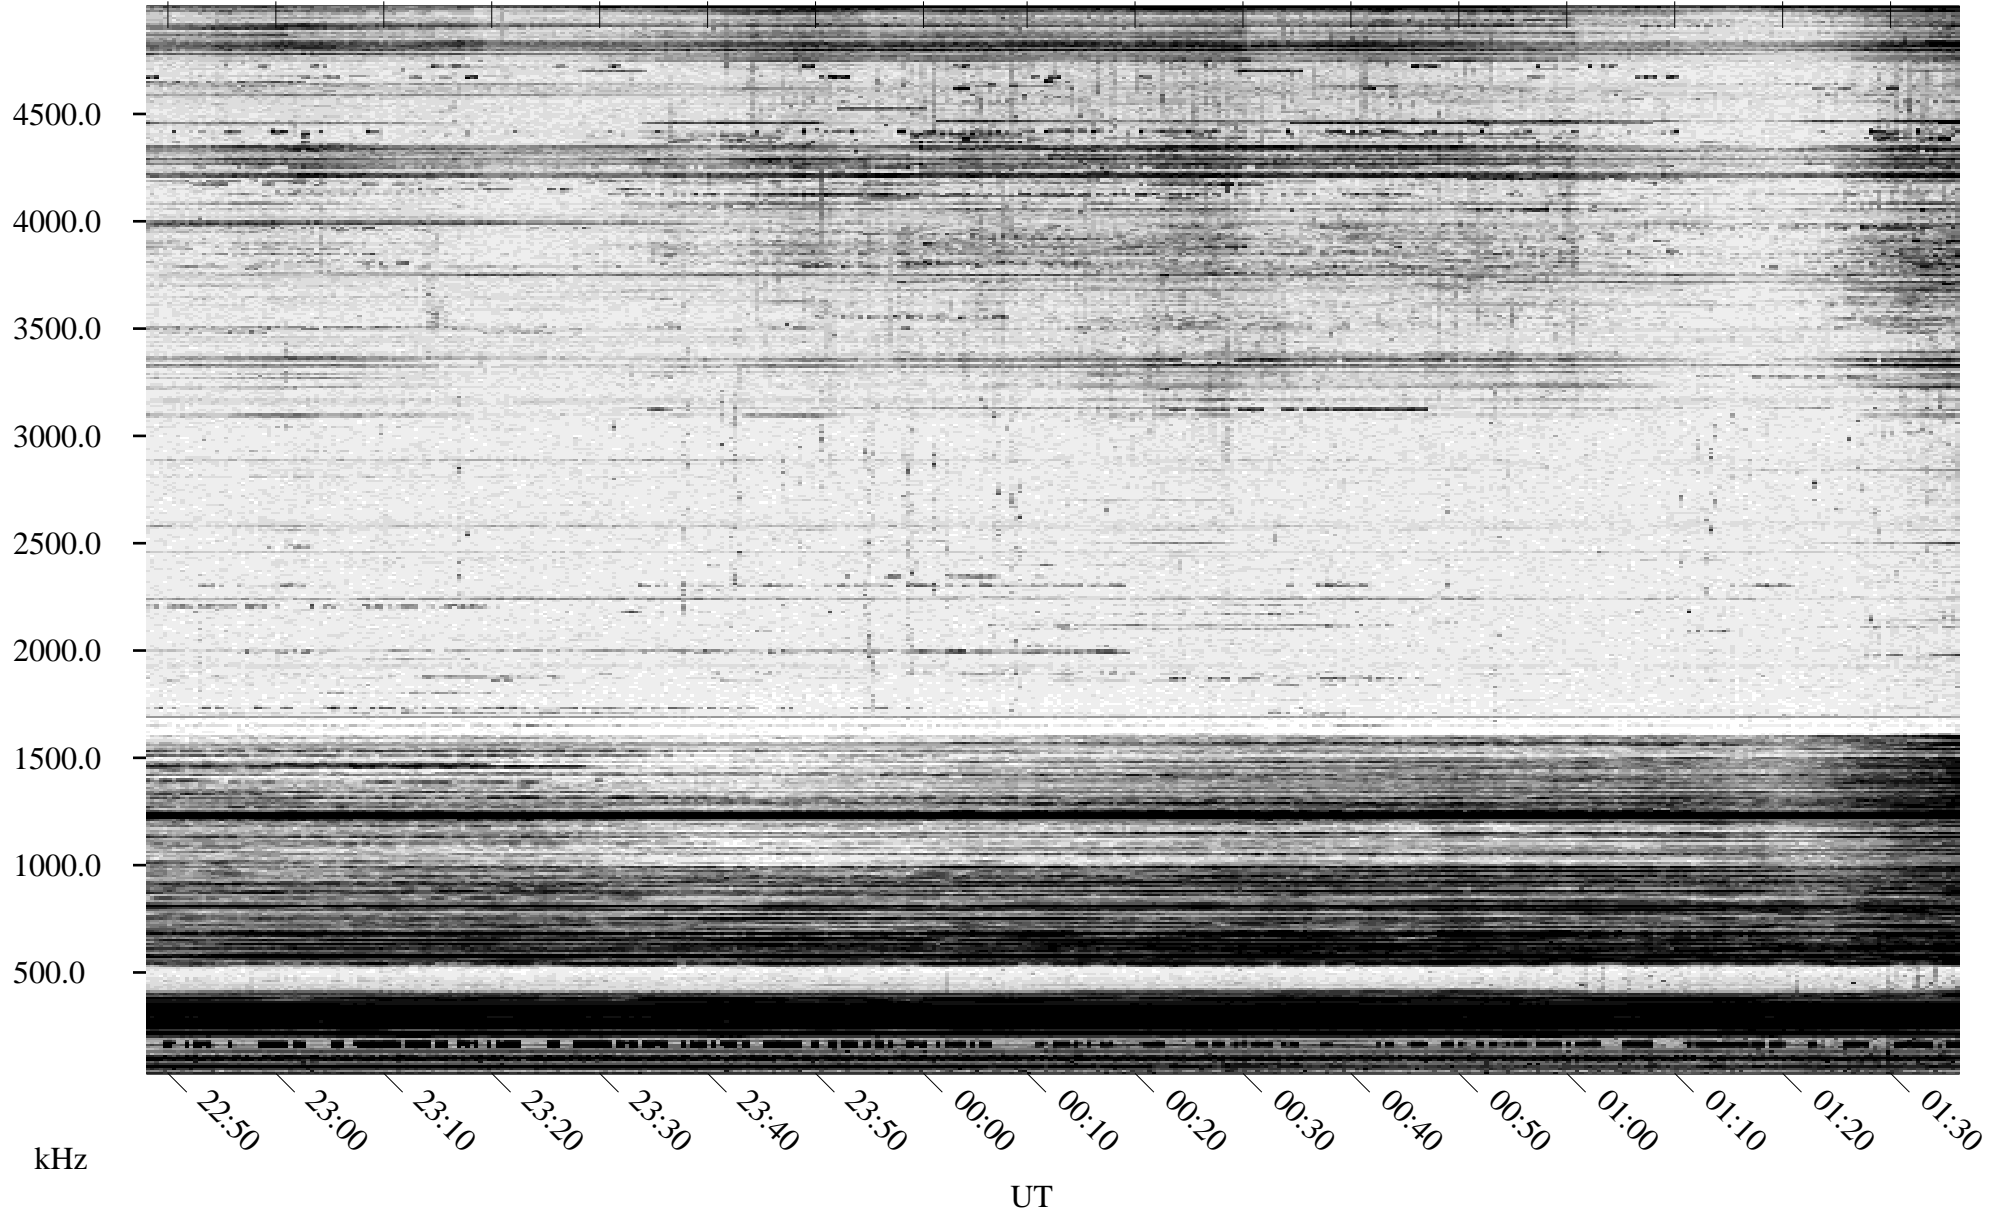

11/29/1994 Churchill, Manitoba

Linear Scale Black = 161 White = 15

ch943331.r00m max_12

Page 1

11/29/1994 Churchill, Manitoba

Linear Scale Black = 161 White = 15

ch94333l.r00m max_12

Page 2

11/30/1994 Churchill, Manitoba

Linear Scale Black = 161 White = 15

ch943331.r00m max_12

Page 3

11/30/1994 Churchill, Manitoba

Linear Scale Black = 161 White = 15

ch943331.r00m max_12

Page 4

11/30/1994 Churchill, Manitoba

Linear Scale Black = 161 White = 15

ch943331l.r00m max_12

Page 5

11/30/1994 Churchill, Manitoba

Linear Scale Black = 161 White = 15

ch943331l.r00m max_12

Page 6

11/30/1994 Churchill, Manitoba

Linear Scale Black = 161 White = 15

ch943331.r00m max_12

Page 7

11/30/1994 Churchill, Manitoba

Linear Scale Black = 161 White = 15

ch943331.r00m max_12