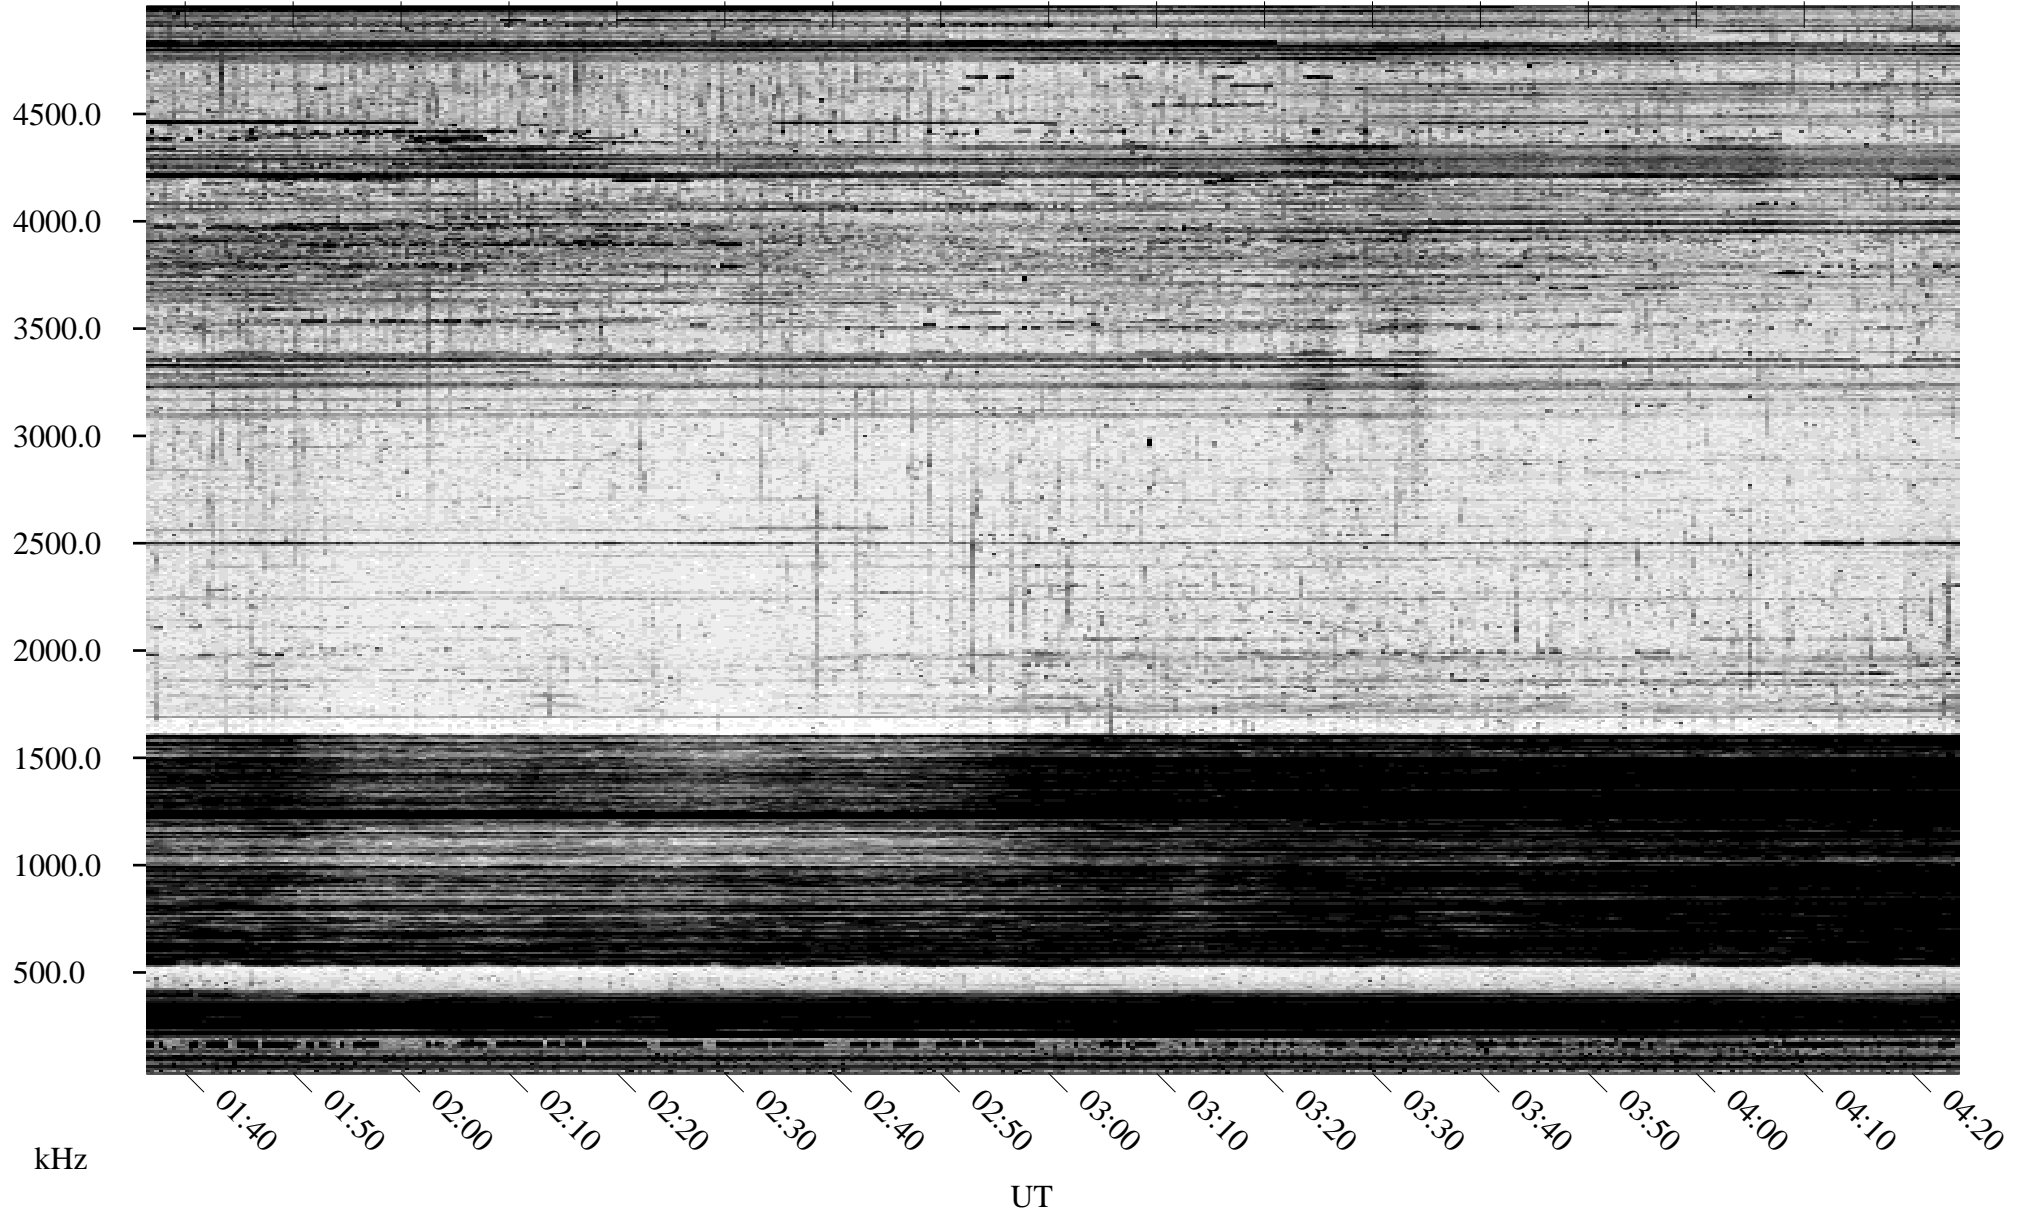

11/29/1994 Churchill, Manitoba

Linear Scale Black = 161 White = 15

ch943331.r00m max_12

Page 1

11/29/1994 Churchill, Manitoba

Linear Scale Black = 161 White = 15

ch94333l.r00m max_12

Page 2

11/30/1994 Churchill, Manitoba

Linear Scale Black = 161 White = 15

ch943331.r00m max_12

Page 3

11/30/1994 Churchill, Manitoba

Linear Scale Black = 161 White = 15

ch943331.r00m max_12

Page 4

11/30/1994 Churchill, Manitoba

Linear Scale Black = 161 White = 15

ch943331l.r00m max_12

Page 5

11/30/1994 Churchill, Manitoba

Linear Scale Black = 161 White = 15

ch943331l.r00m max_12

Page 6

11/30/1994 Churchill, Manitoba

Linear Scale Black = 161 White = 15

ch943331.r00m max_12

Page 7

11/30/1994 Churchill, Manitoba

Linear Scale Black = 161 White = 15

ch943331.r00m max_12