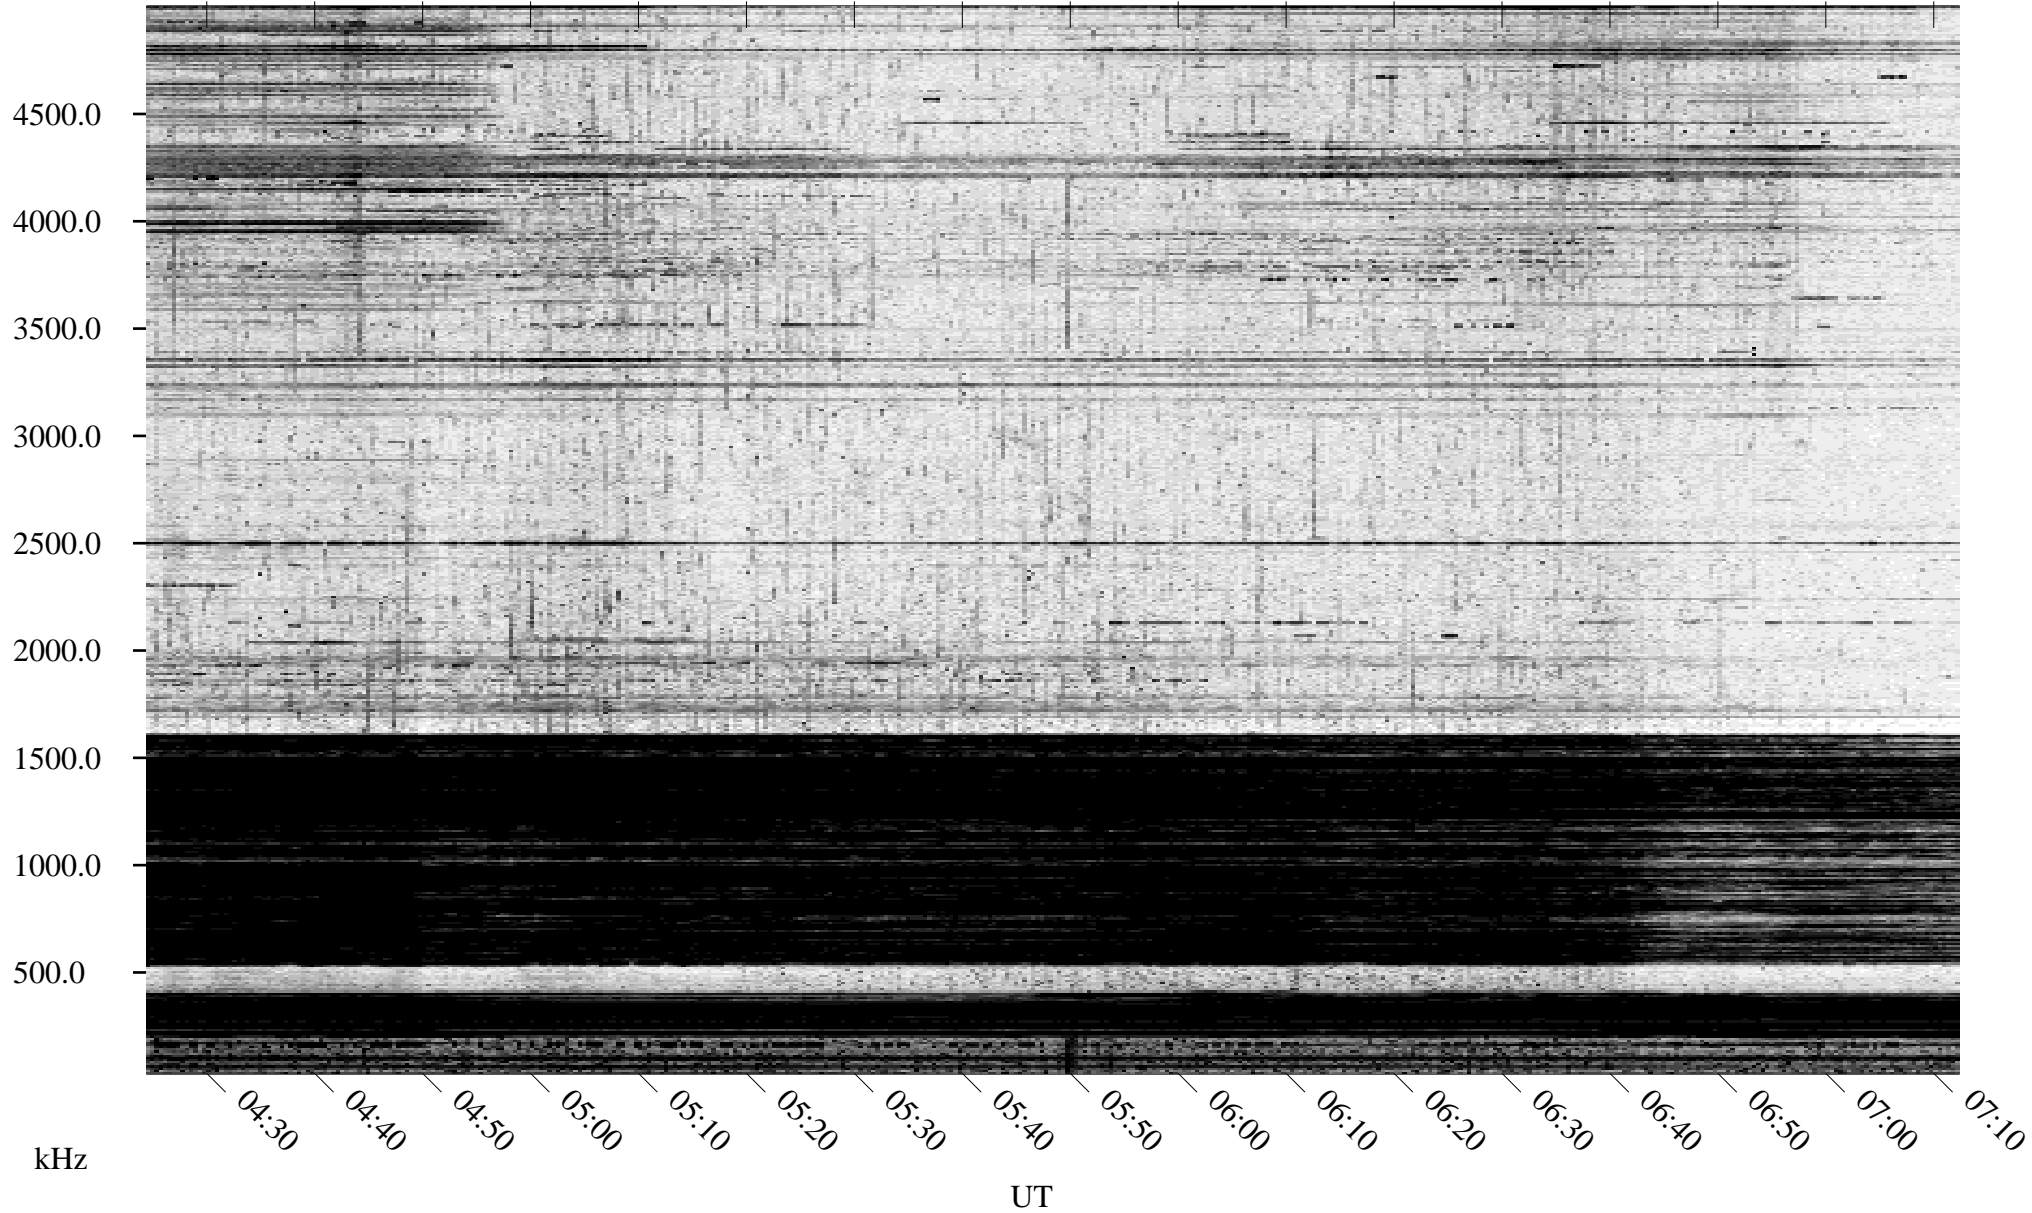

11/29/1994 Churchill, Manitoba

Linear Scale Black = 161 White = 15

ch943331.r00m max_12

Page 1

11/29/1994 Churchill, Manitoba

Linear Scale Black = 161 White = 15

ch94333l.r00m max_12

Page 2

11/30/1994 Churchill, Manitoba

Linear Scale Black = 161 White = 15

ch943331.r00m max_12

Page 3

11/30/1994 Churchill, Manitoba

Linear Scale Black = 161 White = 15

ch943331.r00m max_12

Page 4

11/30/1994 Churchill, Manitoba

Linear Scale Black = 161 White = 15

ch943331l.r00m max_12

Page 5

11/30/1994 Churchill, Manitoba

Linear Scale Black = 161 White = 15

ch943331l.r00m max_12

Page 6

11/30/1994 Churchill, Manitoba

Linear Scale Black = 161 White = 15

ch943331.r00m max_12

Page 7

11/30/1994 Churchill, Manitoba

Linear Scale Black = 161 White = 15

ch943331.r00m max_12