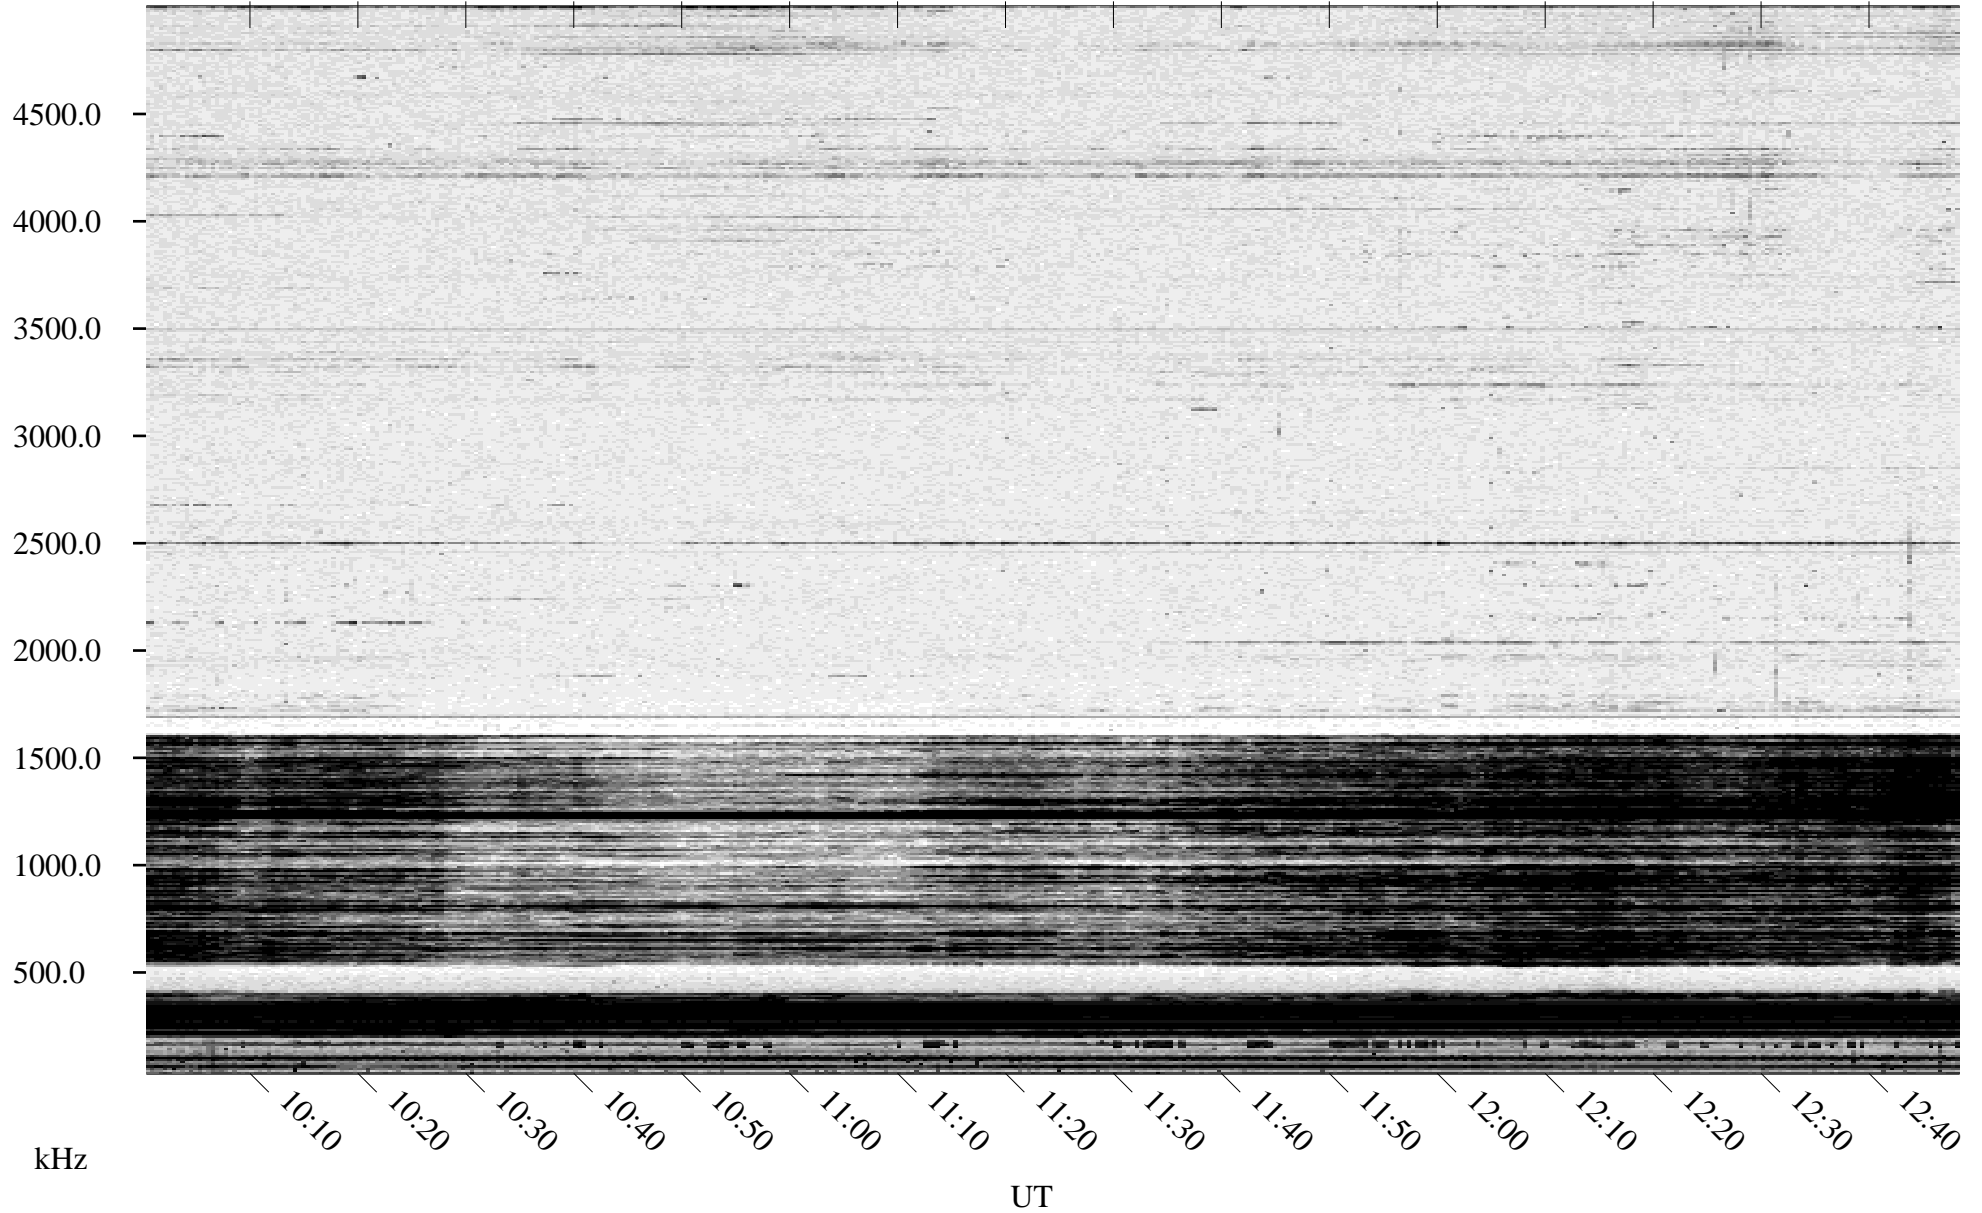

# 12/01/1994 Churchill, Manitoba

Linear Scale    Black = 161    White = 15

ch94334l.r00m max\_12

Page 5

# 12/01/1994 Churchill, Manitoba

Linear Scale    Black = 161    White = 15

ch94334l.r00m max\_12

Page 6