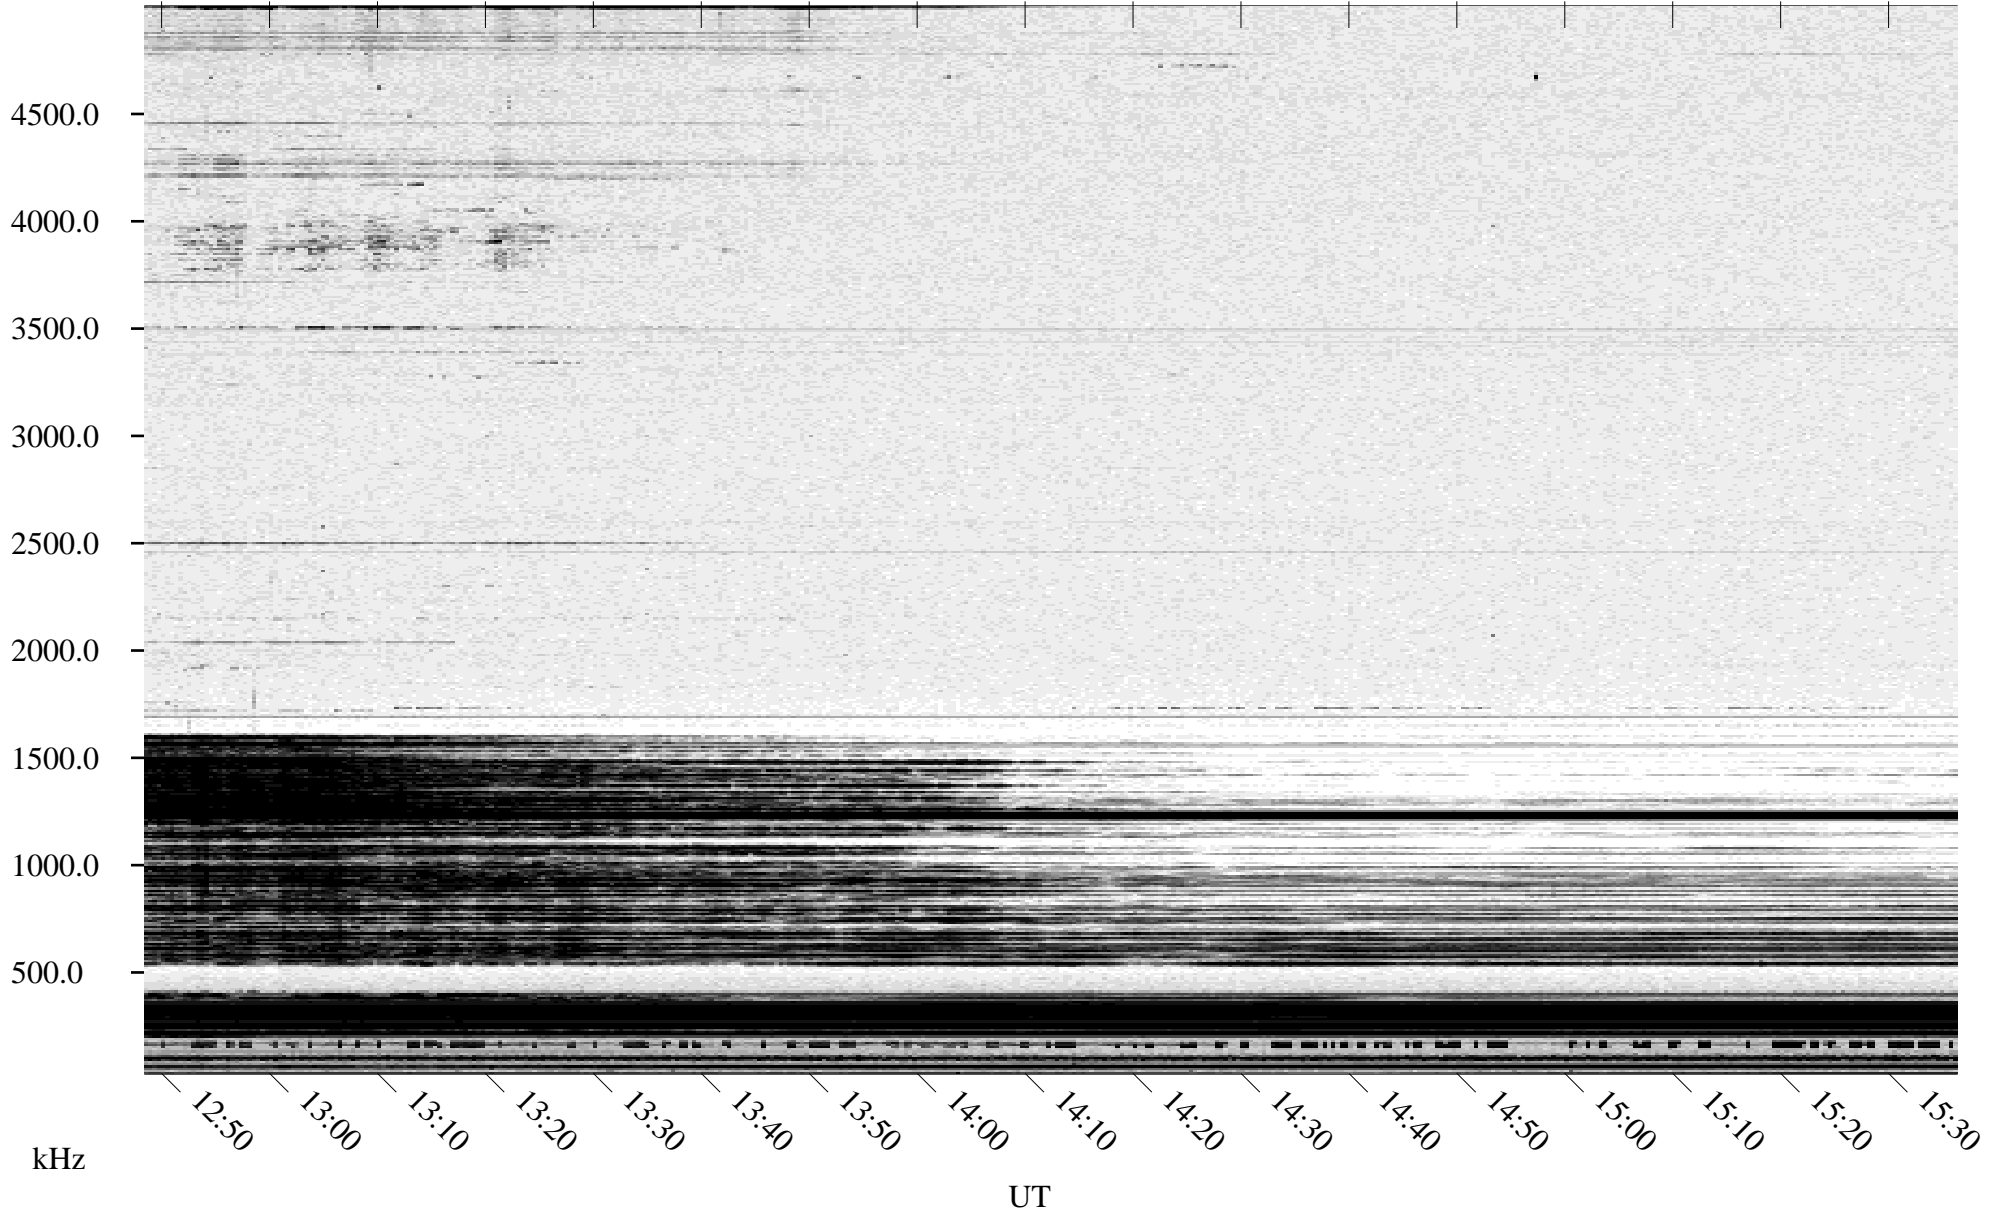

# 12/01/1994 Churchill, Manitoba

Linear Scale    Black = 161    White = 15

ch94334l.r00m max\_12

Page 5

# 12/01/1994 Churchill, Manitoba

Linear Scale    Black = 161    White = 15

ch94334l.r00m max\_12

Page 6

# 12/01/1994 Churchill, Manitoba

Linear Scale    Black = 161    White = 15

ch94334l.r00m max\_12

Page 7

# 12/01/1994 Churchill, Manitoba

Linear Scale Black = 161 White = 15

ch94334l.r00m max\_12

Page 8