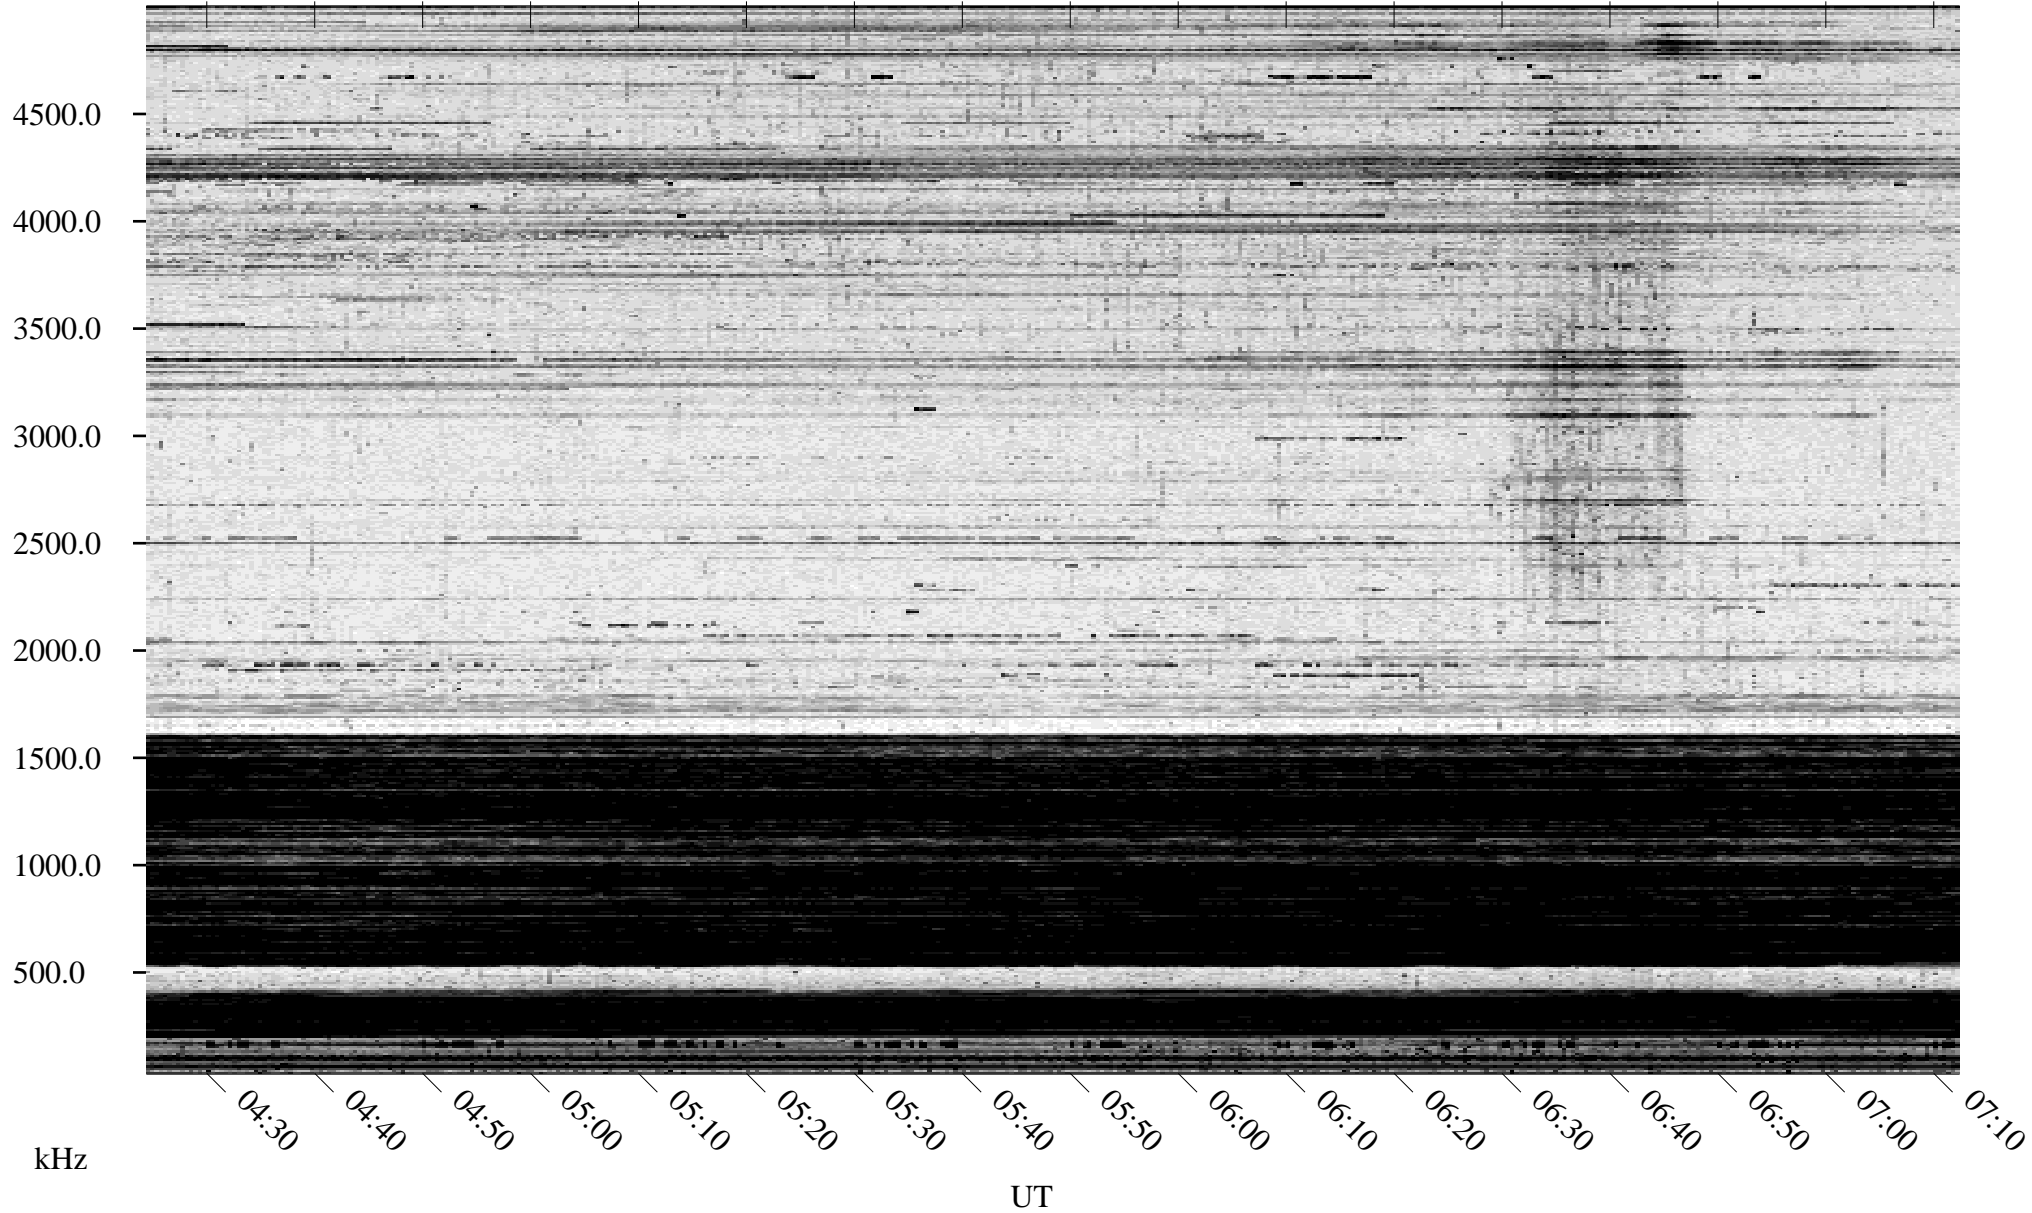

# 11/30/1994 Churchill, Manitoba

Linear Scale    Black = 161    White = 15

ch94334l.r00m max\_12

Page 1

# 11/30/1994 Churchill, Manitoba

Linear Scale    Black = 161    White = 15

ch94334l.r00m max\_12

Page 2

# 12/01/1994 Churchill, Manitoba

Linear Scale    Black = 161    White = 15

ch94334l.r00m max\_12

Page 3

# 12/01/1994 Churchill, Manitoba

Linear Scale    Black = 161    White = 15

ch94334l.r00m max\_12

Page 4