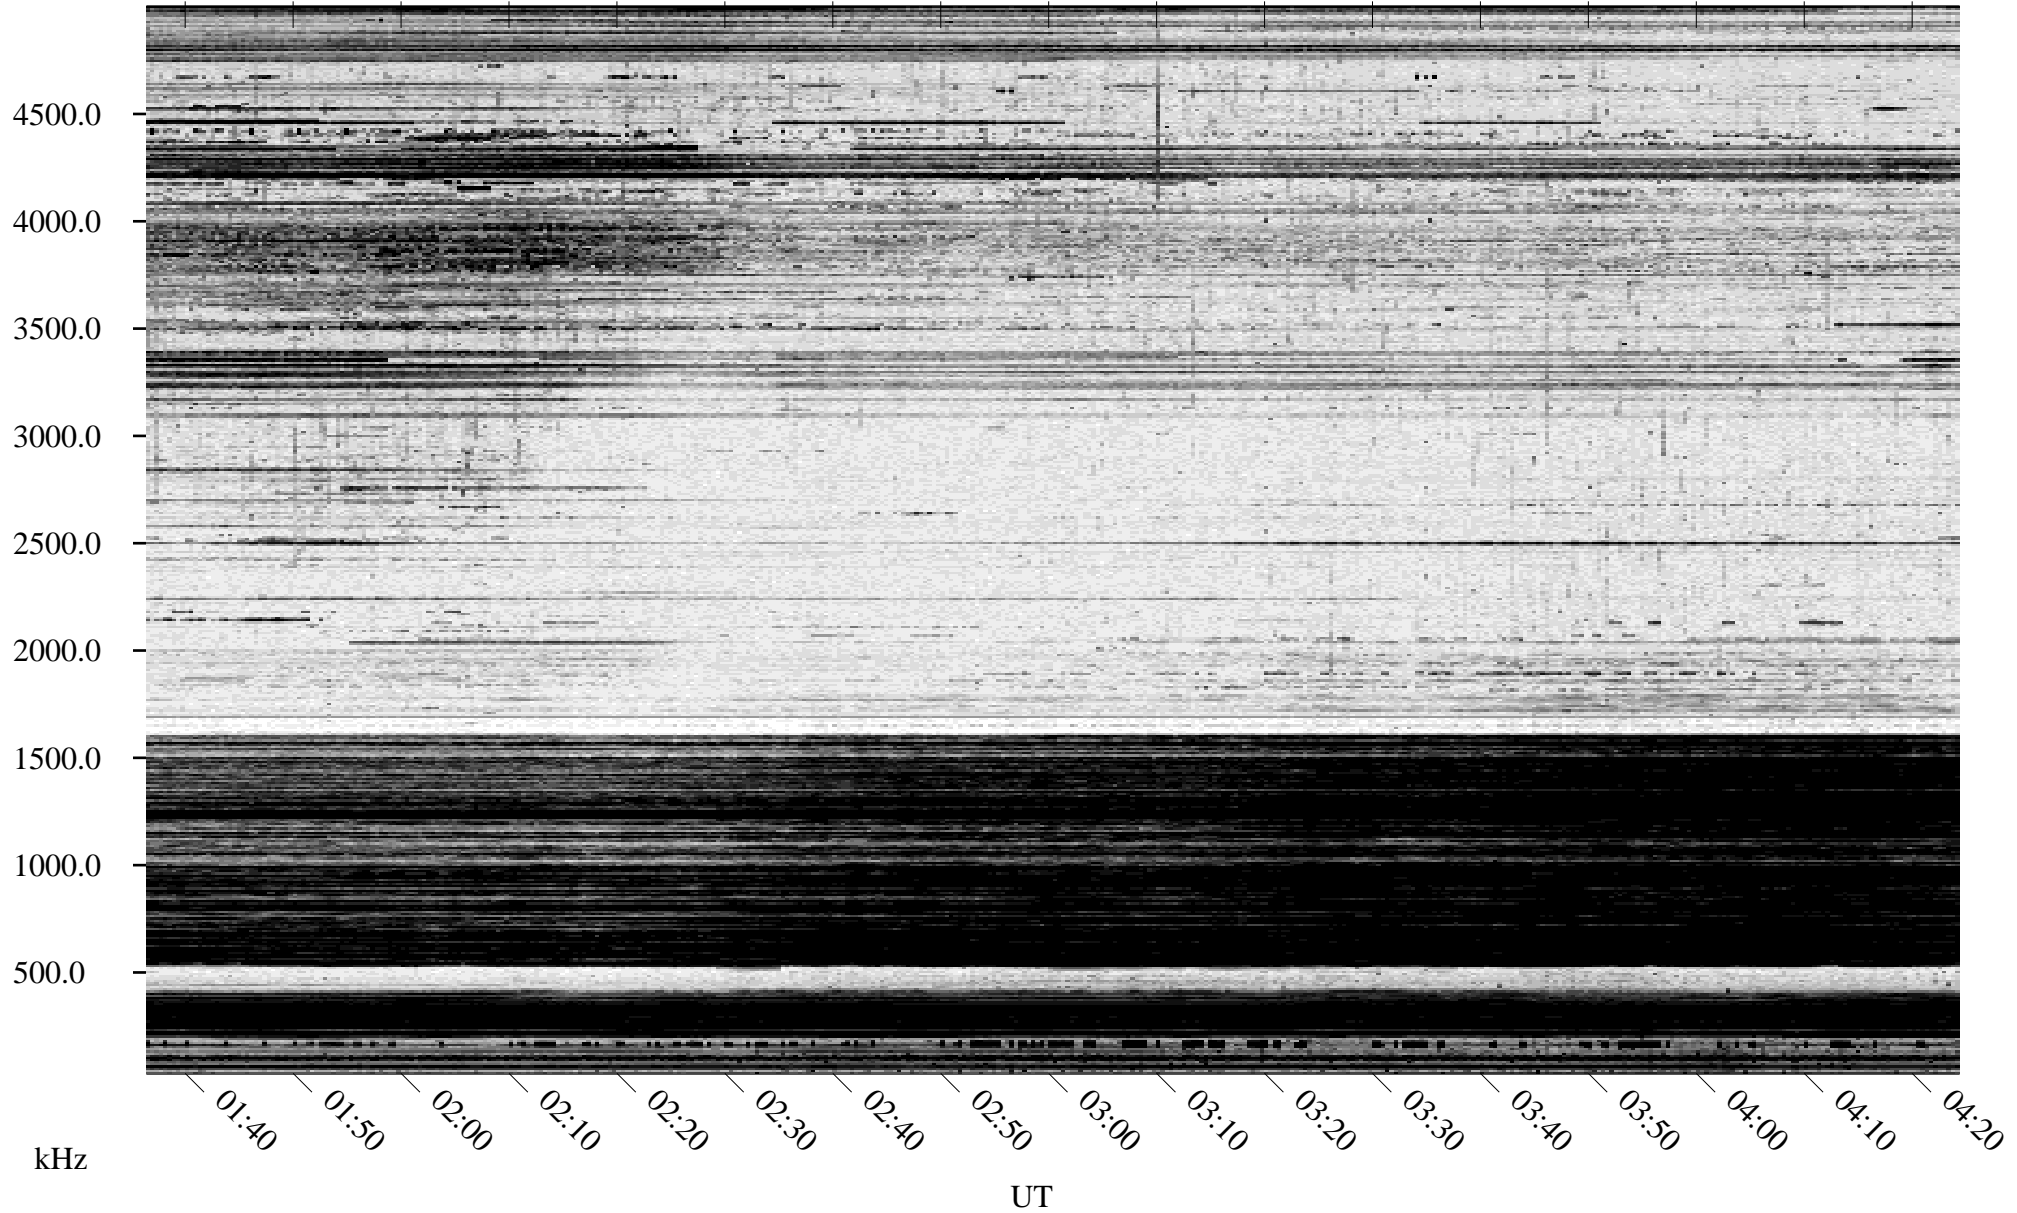

# 11/30/1994 Churchill, Manitoba

Linear Scale    Black = 161    White = 15

ch94334l.r00m max\_12

Page 1

# 11/30/1994 Churchill, Manitoba

Linear Scale    Black = 161    White = 15

ch94334l.r00m max\_12

Page 2

# 12/01/1994 Churchill, Manitoba

Linear Scale    Black = 161    White = 15

ch94334l.r00m max\_12

Page 3

# 12/01/1994 Churchill, Manitoba

Linear Scale    Black = 161    White = 15

ch94334l.r00m max\_12

Page 4