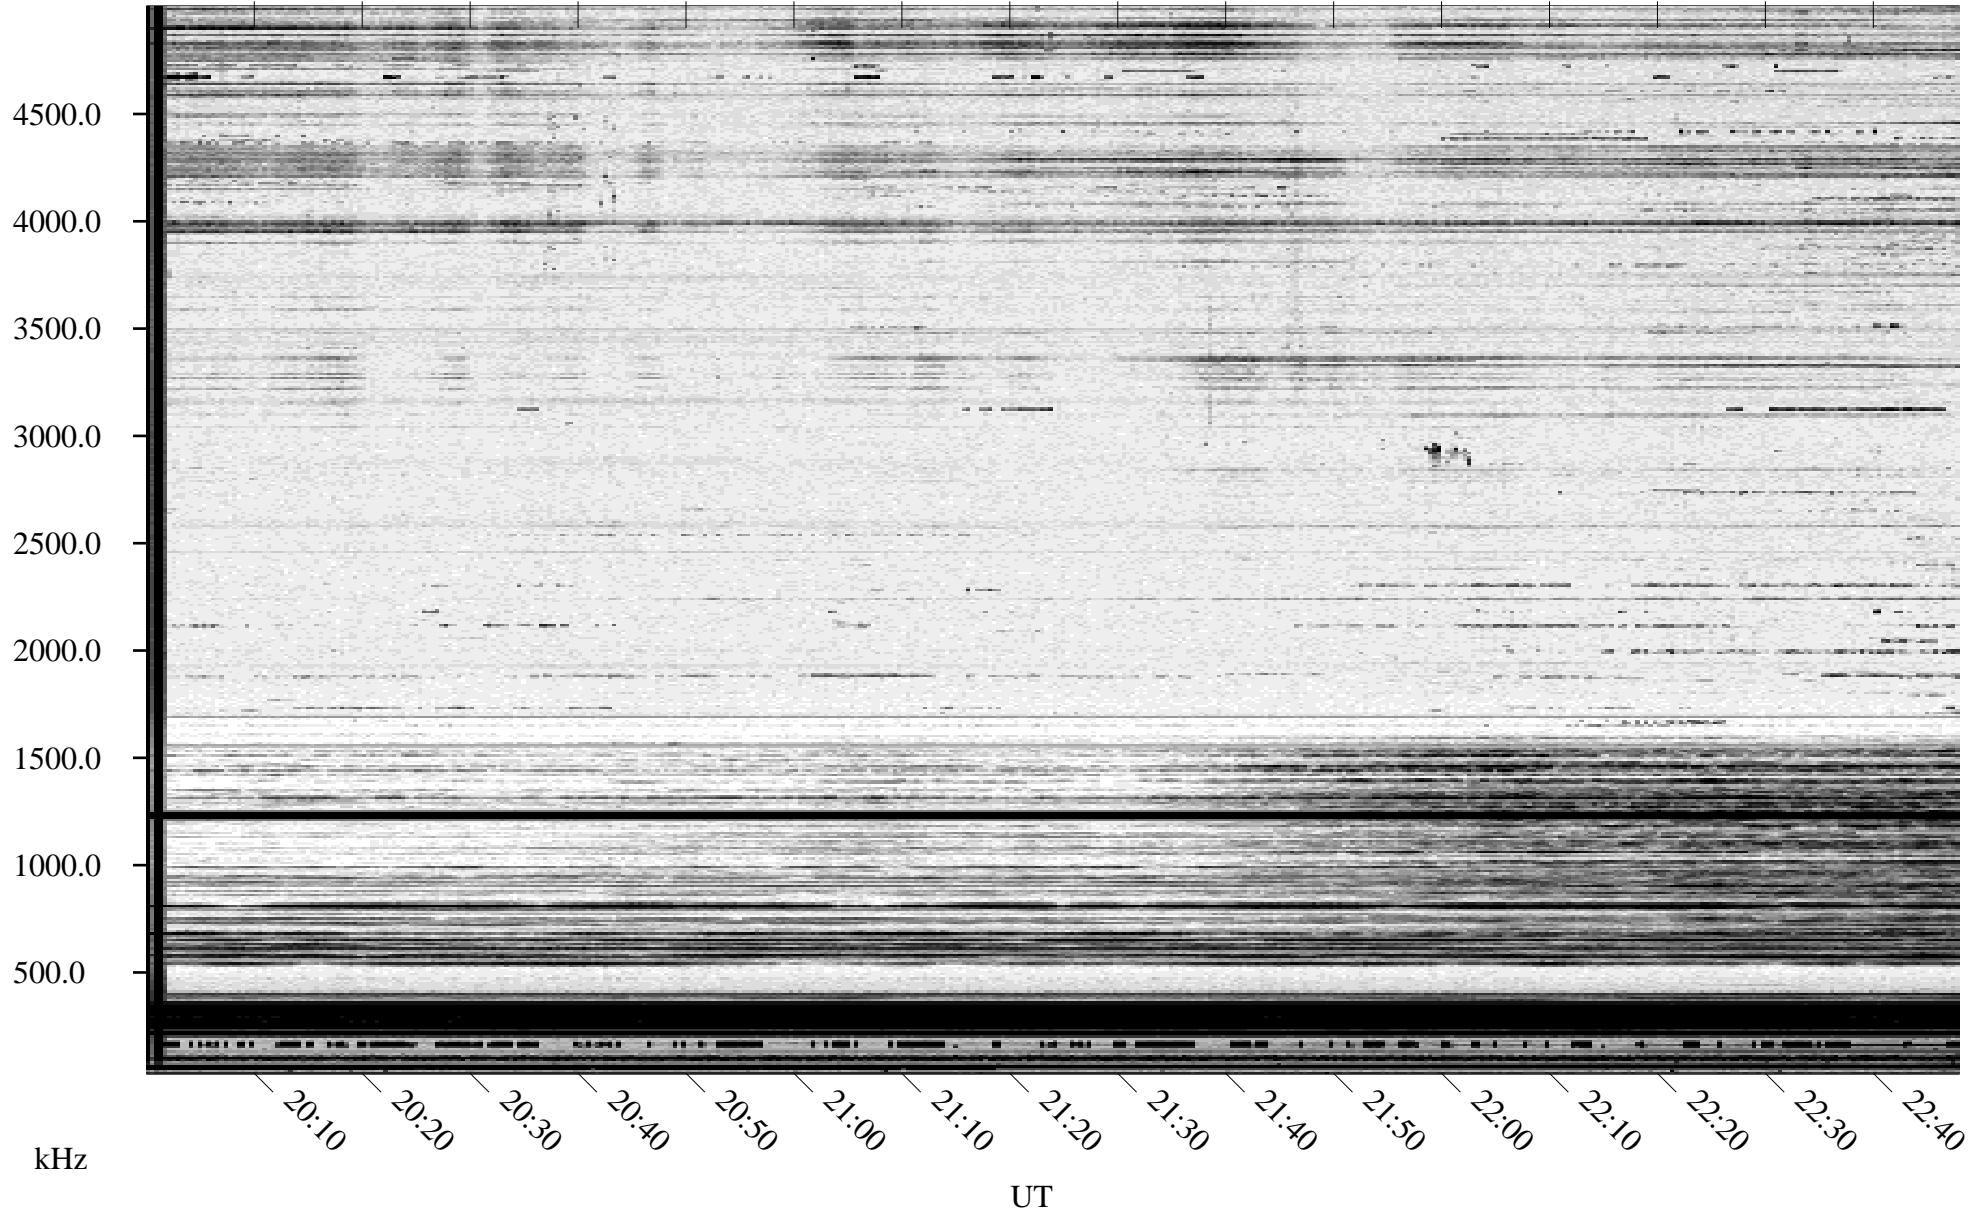

# 11/30/1994 Churchill, Manitoba

Linear Scale    Black = 161    White = 15

ch94334l.r00m max\_12

Page 1

# 11/30/1994 Churchill, Manitoba

Linear Scale    Black = 161    White = 15

ch94334l.r00m max\_12

Page 2

# 12/01/1994 Churchill, Manitoba

Linear Scale    Black = 161    White = 15

ch94334l.r00m max\_12

Page 3

# 12/01/1994 Churchill, Manitoba

Linear Scale    Black = 161    White = 15

ch94334l.r00m max\_12

Page 4