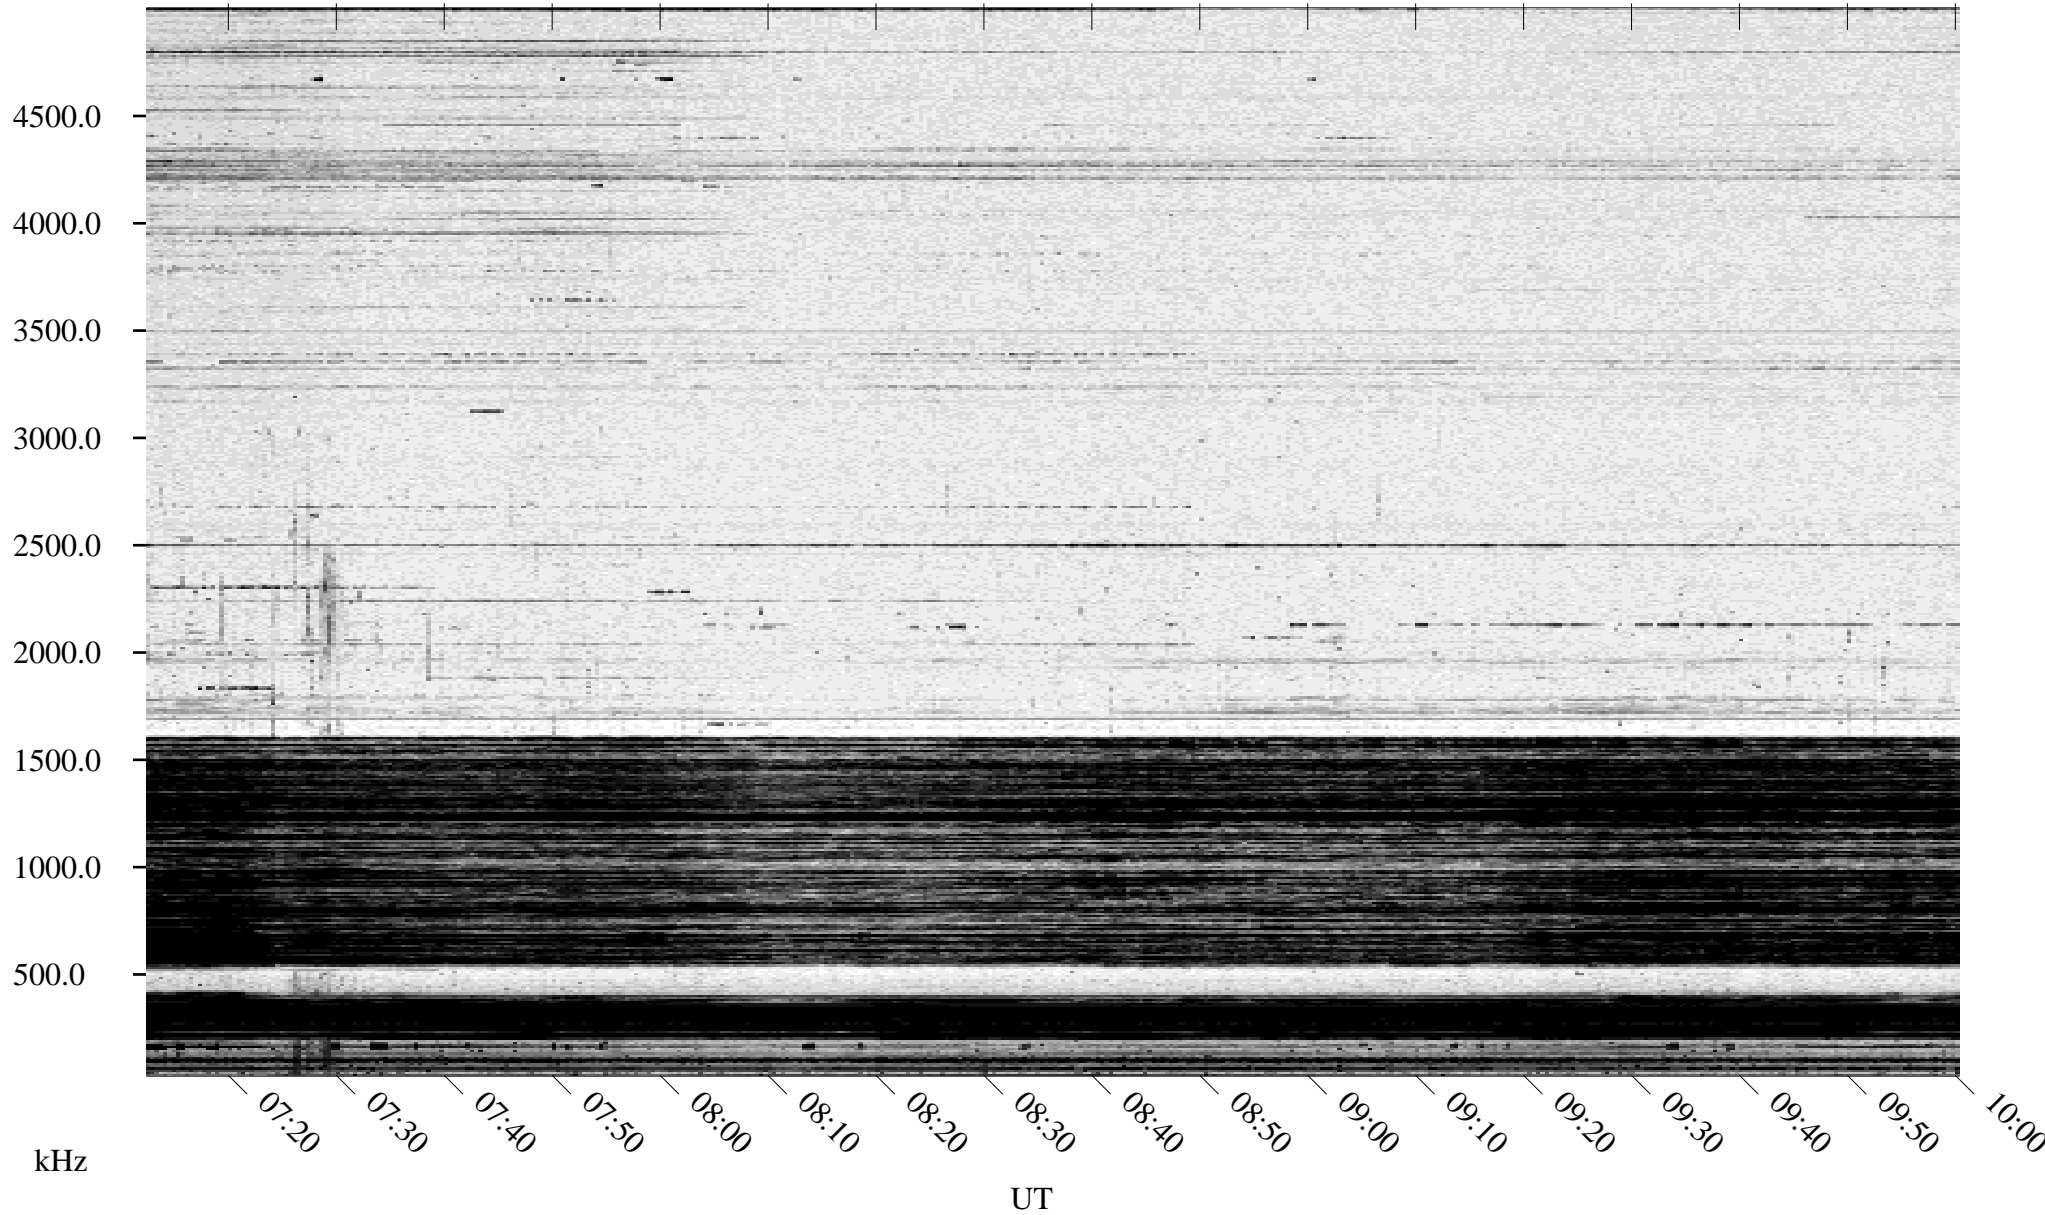

# 12/01/1994 Churchill, Manitoba

Linear Scale    Black = 161    White = 15

ch94334l.r00m max\_12

Page 3

# 12/01/1994 Churchill, Manitoba

Linear Scale    Black = 161    White = 15

ch94334l.r00m max\_12

Page 4

# 12/01/1994 Churchill, Manitoba

Linear Scale    Black = 161    White = 15

ch94334l.r00m max\_12

Page 5