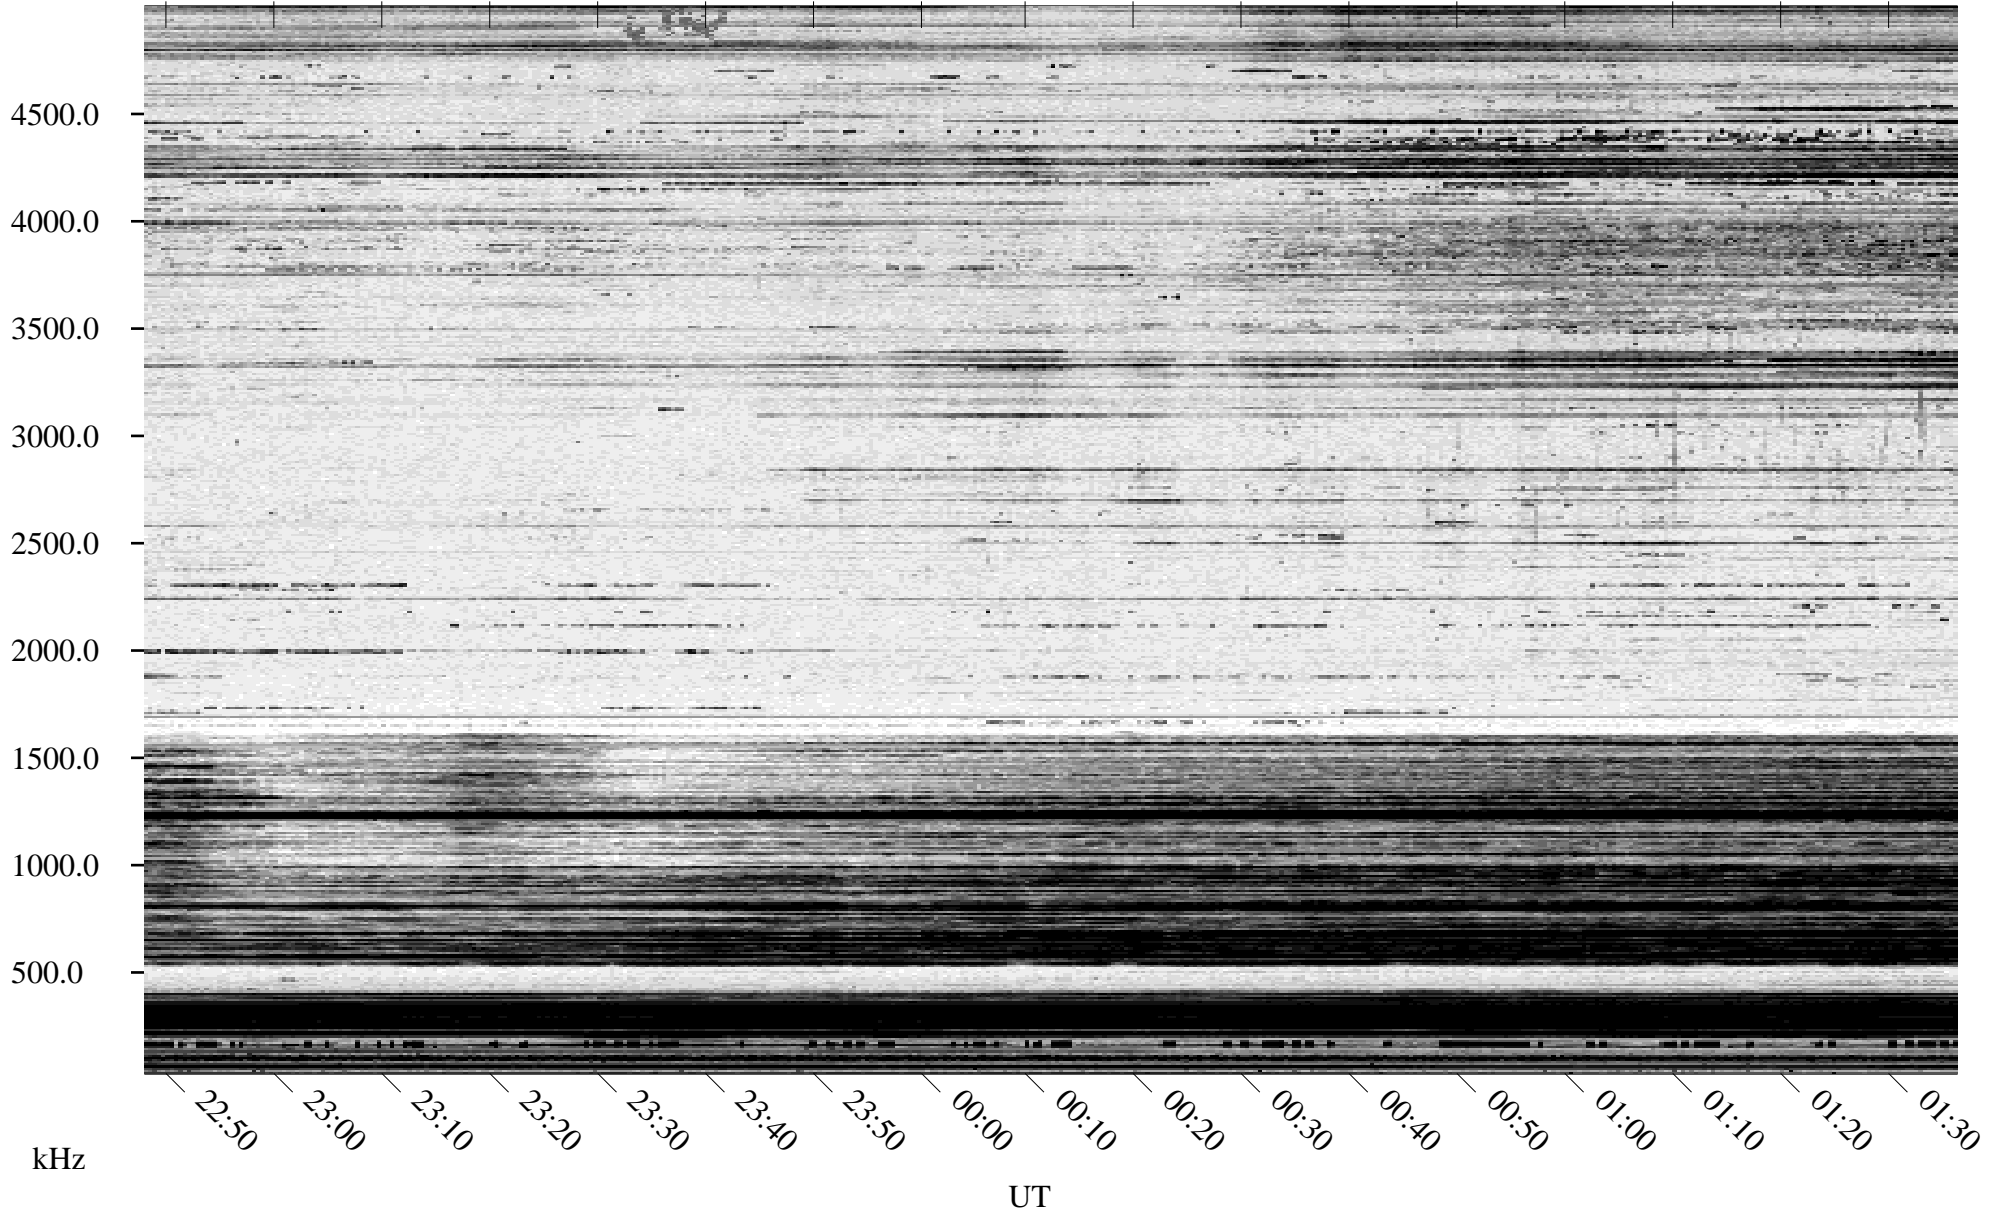

# 11/30/1994 Churchill, Manitoba

Linear Scale    Black = 161    White = 15

ch94334l.r00m max\_12

Page 1

# 11/30/1994 Churchill, Manitoba

Linear Scale    Black = 161    White = 15

ch94334l.r00m max\_12

Page 2

# 12/01/1994 Churchill, Manitoba

Linear Scale    Black = 161    White = 15

ch94334l.r00m max\_12

Page 3

# 12/01/1994 Churchill, Manitoba

Linear Scale    Black = 161    White = 15

ch94334l.r00m max\_12

Page 4