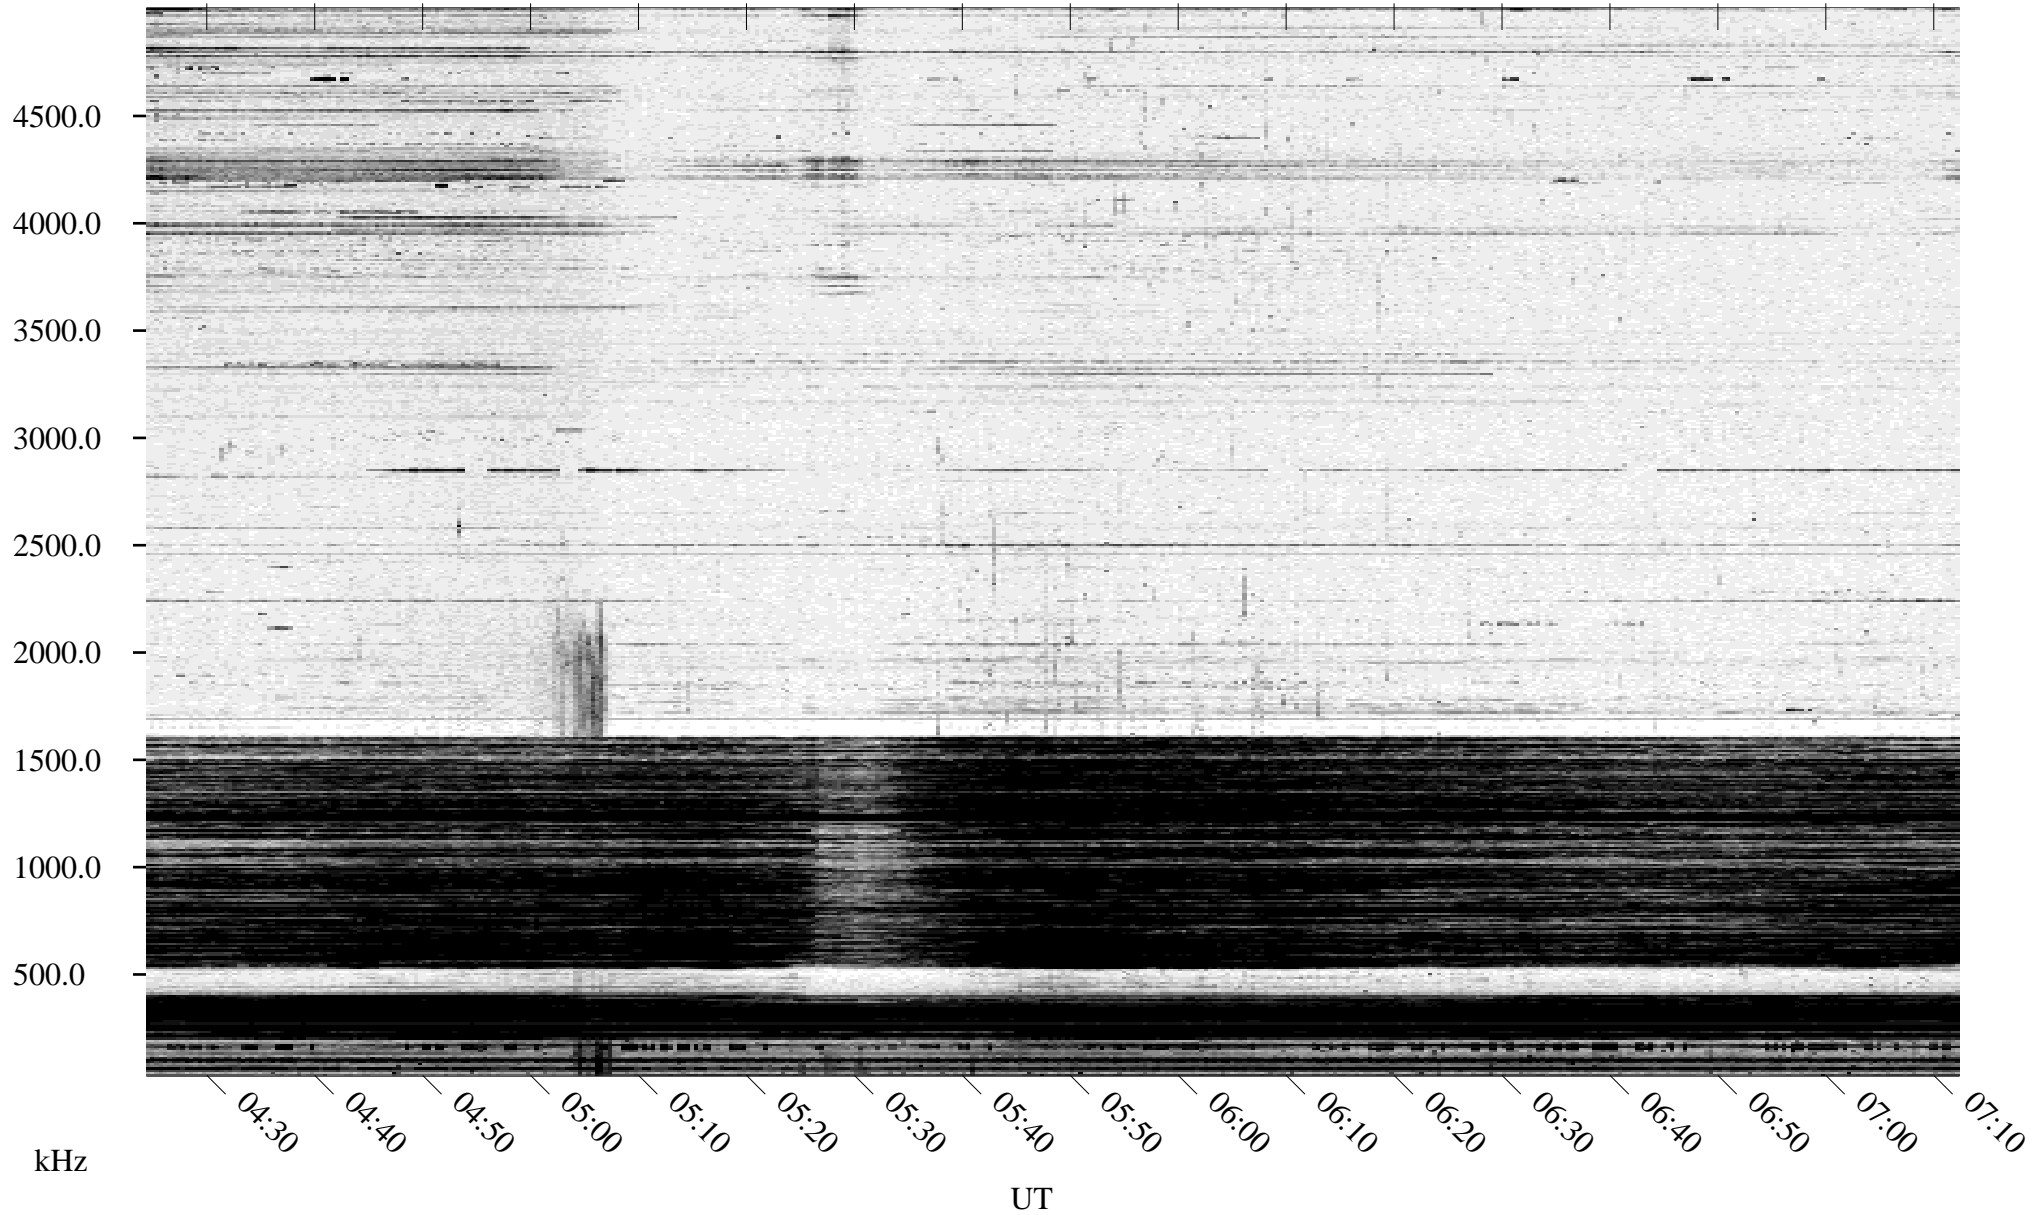

12/01/1994 Churchill, Manitoba

Linear Scale Black = 161 White = 15

ch943351.r00m max_12

Page 1

12/01/1994 Churchill, Manitoba

Linear Scale Black = 161 White = 15

ch94335l.r00m max_12

Page 2

12/02/1994 Churchill, Manitoba

Linear Scale Black = 161 White = 15

ch943351.r00m max_12

Page 3

12/02/1994 Churchill, Manitoba

Linear Scale Black = 161 White = 15

ch943351.r00m max_12

Page 4

12/02/1994 Churchill, Manitoba

Linear Scale Black = 161 White = 15

ch943351.r00m max_12

Page 5

12/02/1994 Churchill, Manitoba

Linear Scale Black = 161 White = 15

ch943351.r00m max_12

Page 6

12/02/1994 Churchill, Manitoba

Linear Scale Black = 161 White = 15

ch943351.r00m max_12

Page 7

12/02/1994 Churchill, Manitoba

Linear Scale Black = 161 White = 15

ch943351.r00m max_12

Page 8