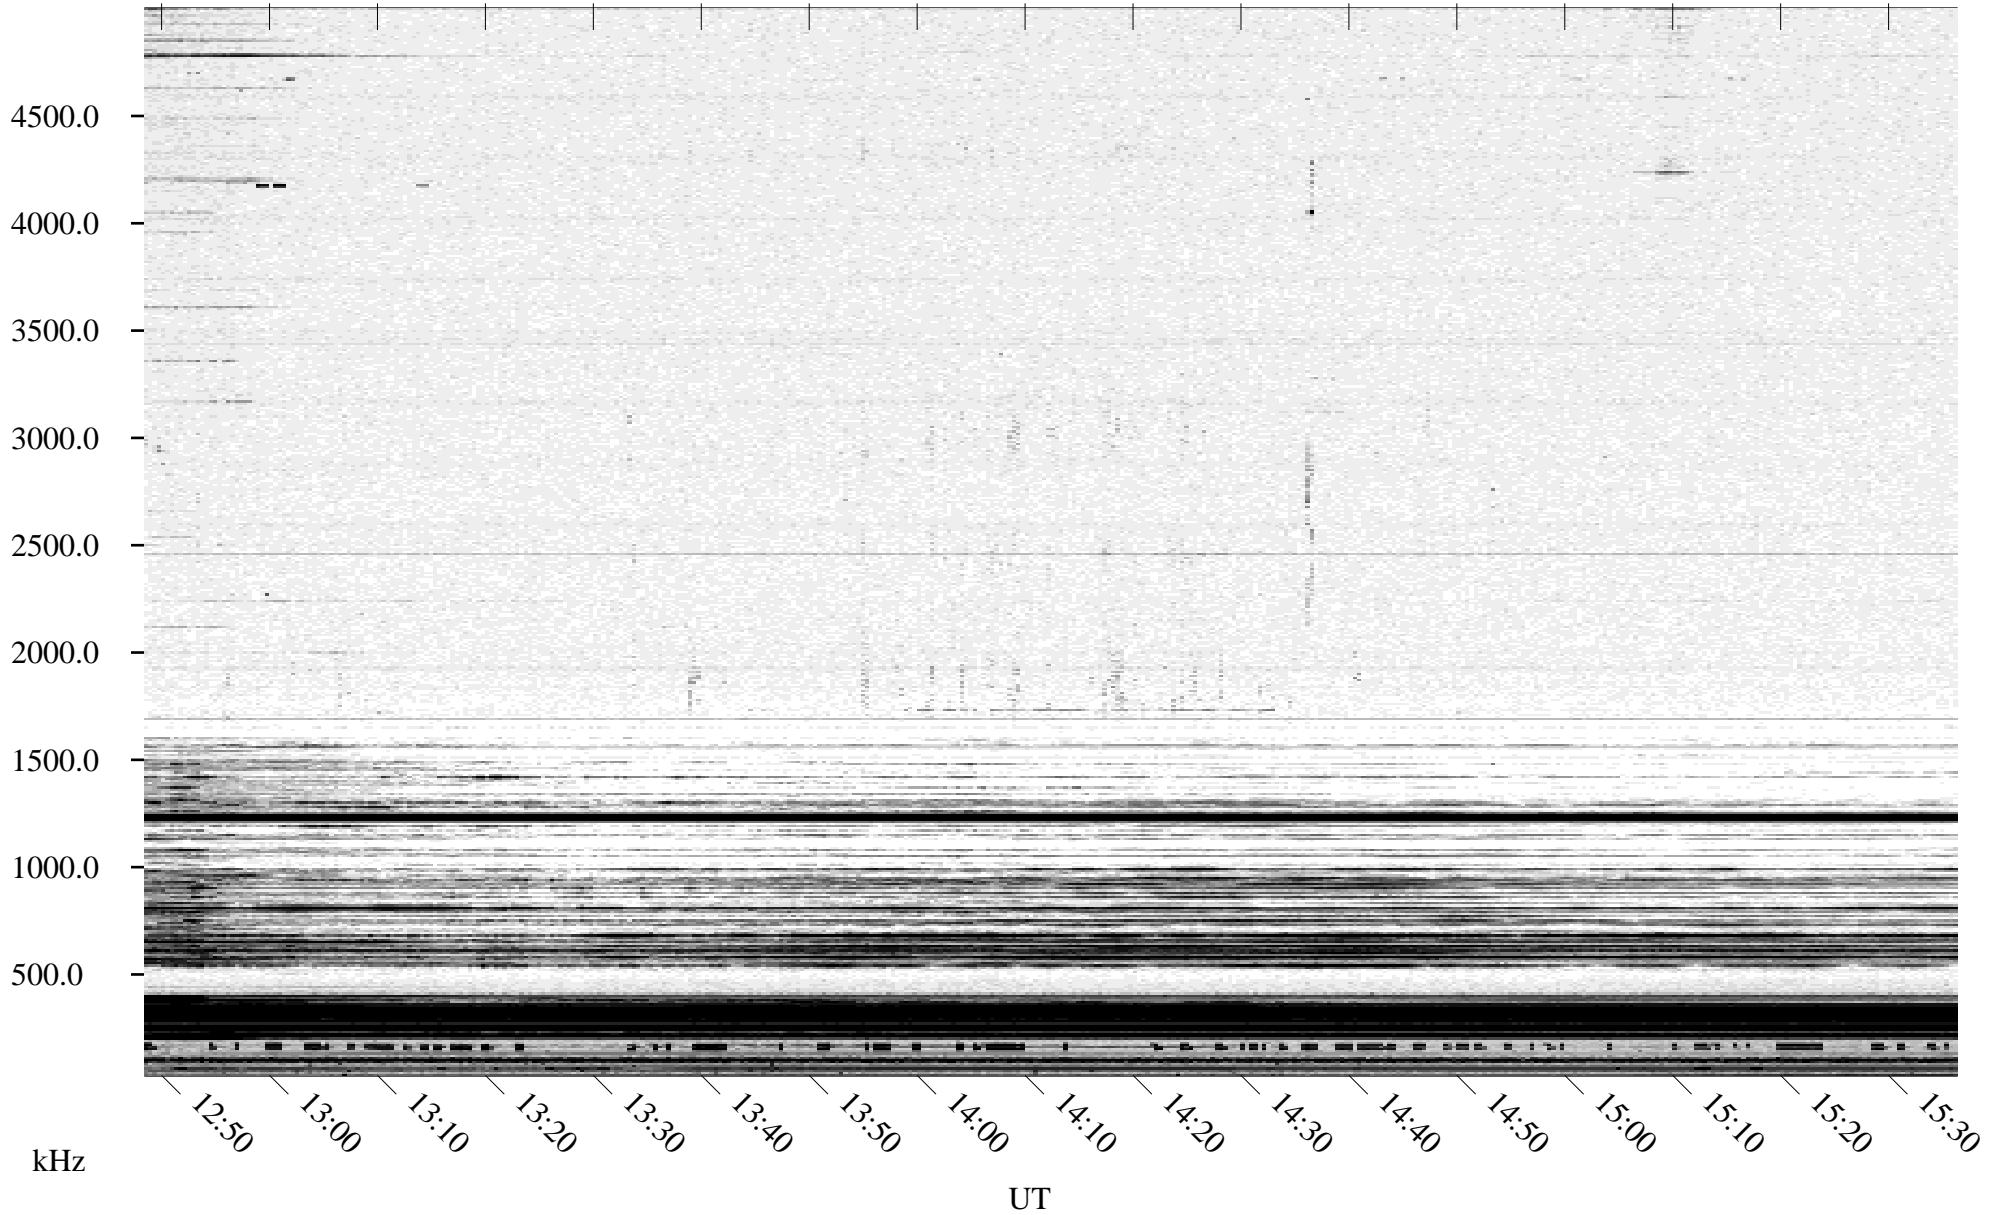

12/01/1994 Churchill, Manitoba

Linear Scale Black = 161 White = 15

ch943351.r00m max_12

Page 1

12/01/1994 Churchill, Manitoba

Linear Scale Black = 161 White = 15

ch94335l.r00m max_12

Page 2

12/02/1994 Churchill, Manitoba

Linear Scale Black = 161 White = 15

ch943351.r00m max_12

Page 3

12/02/1994 Churchill, Manitoba

Linear Scale Black = 161 White = 15

ch943351.r00m max_12

Page 4

12/02/1994 Churchill, Manitoba

Linear Scale Black = 161 White = 15

ch943351.r00m max_12

Page 5

12/02/1994 Churchill, Manitoba

Linear Scale Black = 161 White = 15

ch943351.r00m max_12

Page 6

12/02/1994 Churchill, Manitoba

Linear Scale Black = 161 White = 15

ch943351.r00m max_12

Page 7

12/02/1994 Churchill, Manitoba

Linear Scale Black = 161 White = 15

ch943351.r00m max_12

Page 8