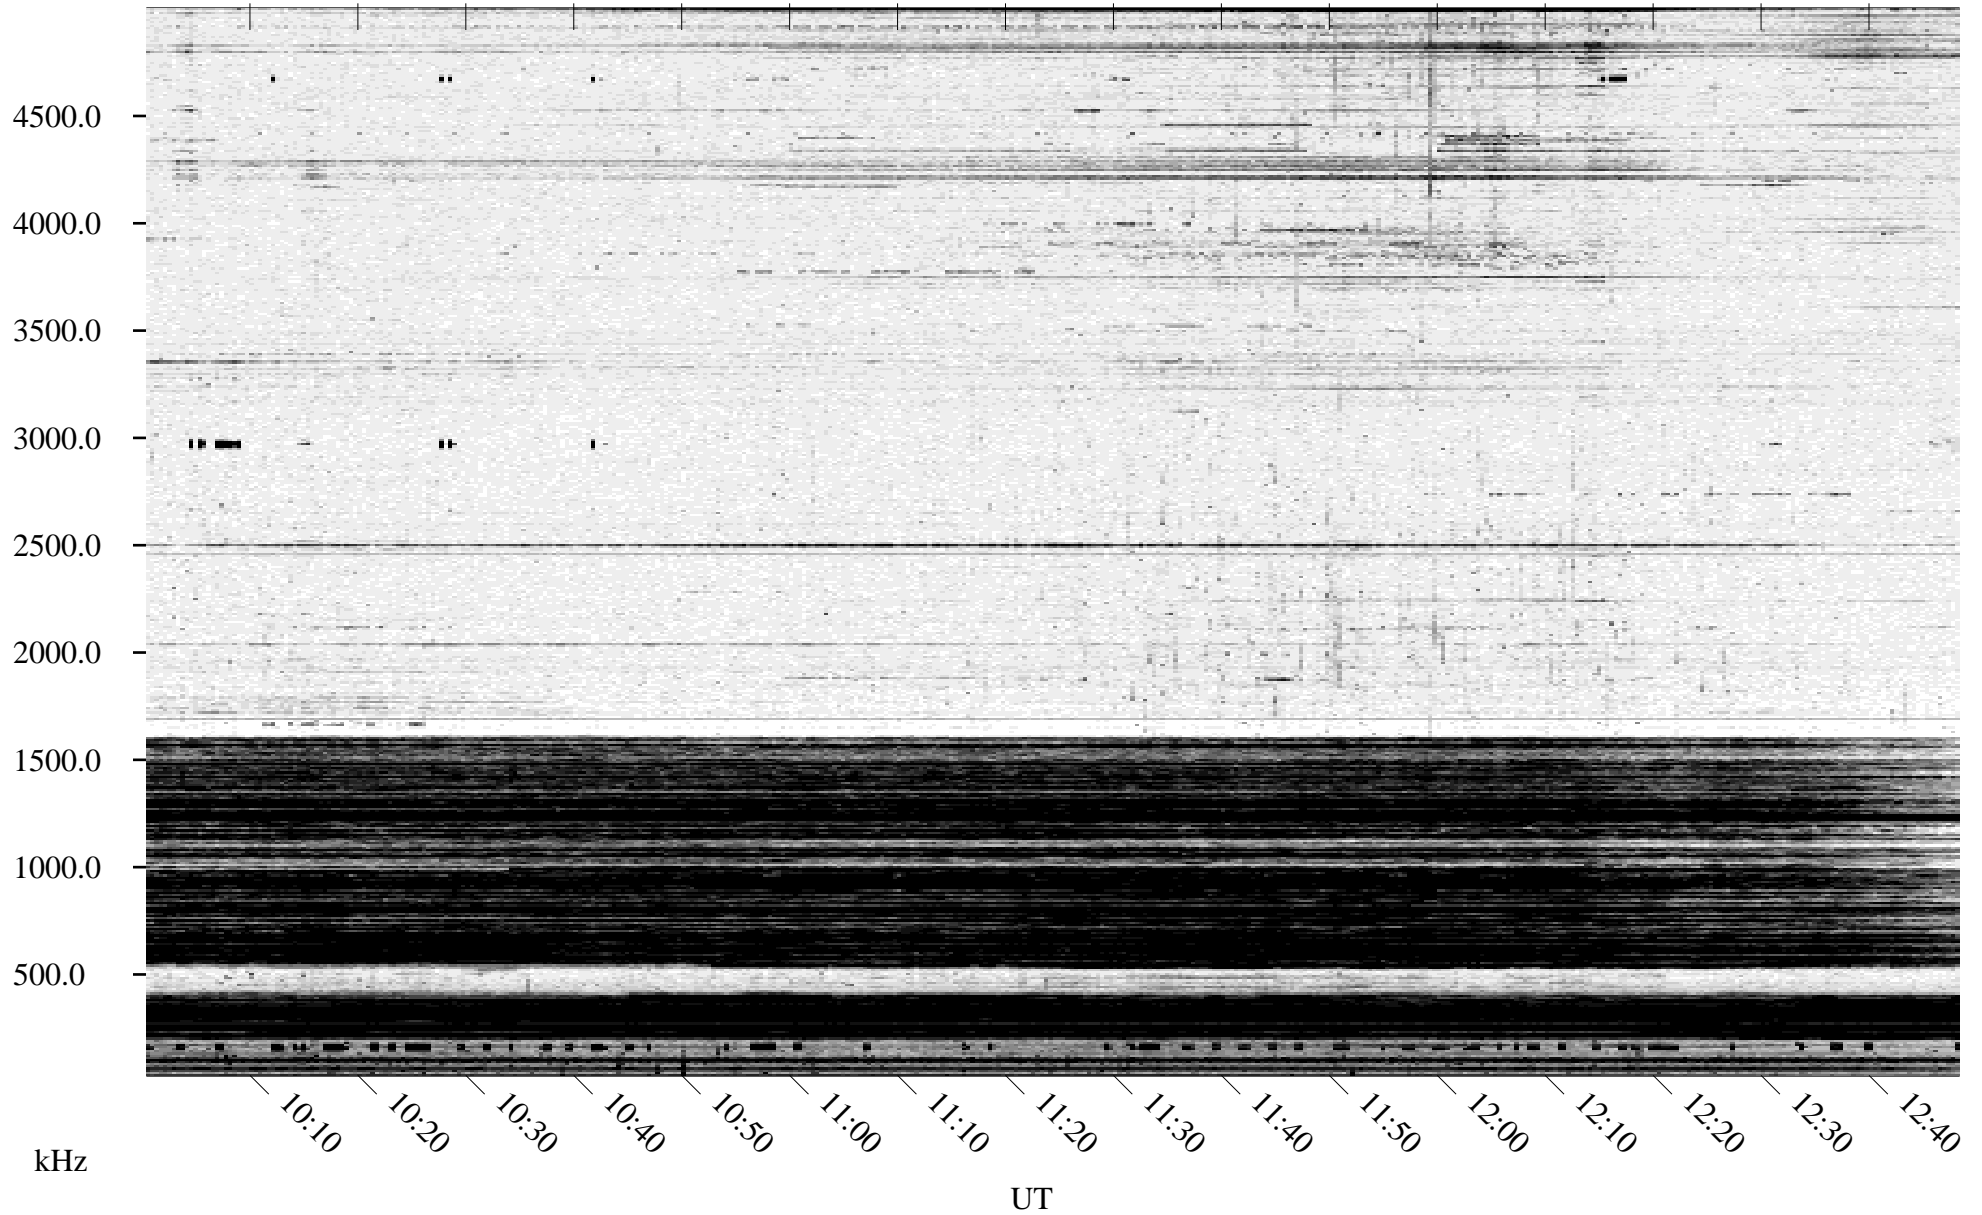

12/01/1994 Churchill, Manitoba

Linear Scale Black = 161 White = 15

ch943351.r00m max_12

Page 1

12/01/1994 Churchill, Manitoba

Linear Scale Black = 161 White = 15

ch94335l.r00m max_12

Page 2

12/02/1994 Churchill, Manitoba

Linear Scale Black = 161 White = 15

ch943351.r00m max_12

Page 3

12/02/1994 Churchill, Manitoba

Linear Scale Black = 161 White = 15

ch943351.r00m max_12

Page 4

12/02/1994 Churchill, Manitoba

Linear Scale Black = 161 White = 15

ch943351.r00m max_12

Page 5

12/02/1994 Churchill, Manitoba

Linear Scale Black = 161 White = 15

ch943351.r00m max_12

Page 6

12/02/1994 Churchill, Manitoba

Linear Scale Black = 161 White = 15

ch943351.r00m max_12

Page 7

12/02/1994 Churchill, Manitoba

Linear Scale Black = 161 White = 15

ch943351.r00m max_12

Page 8