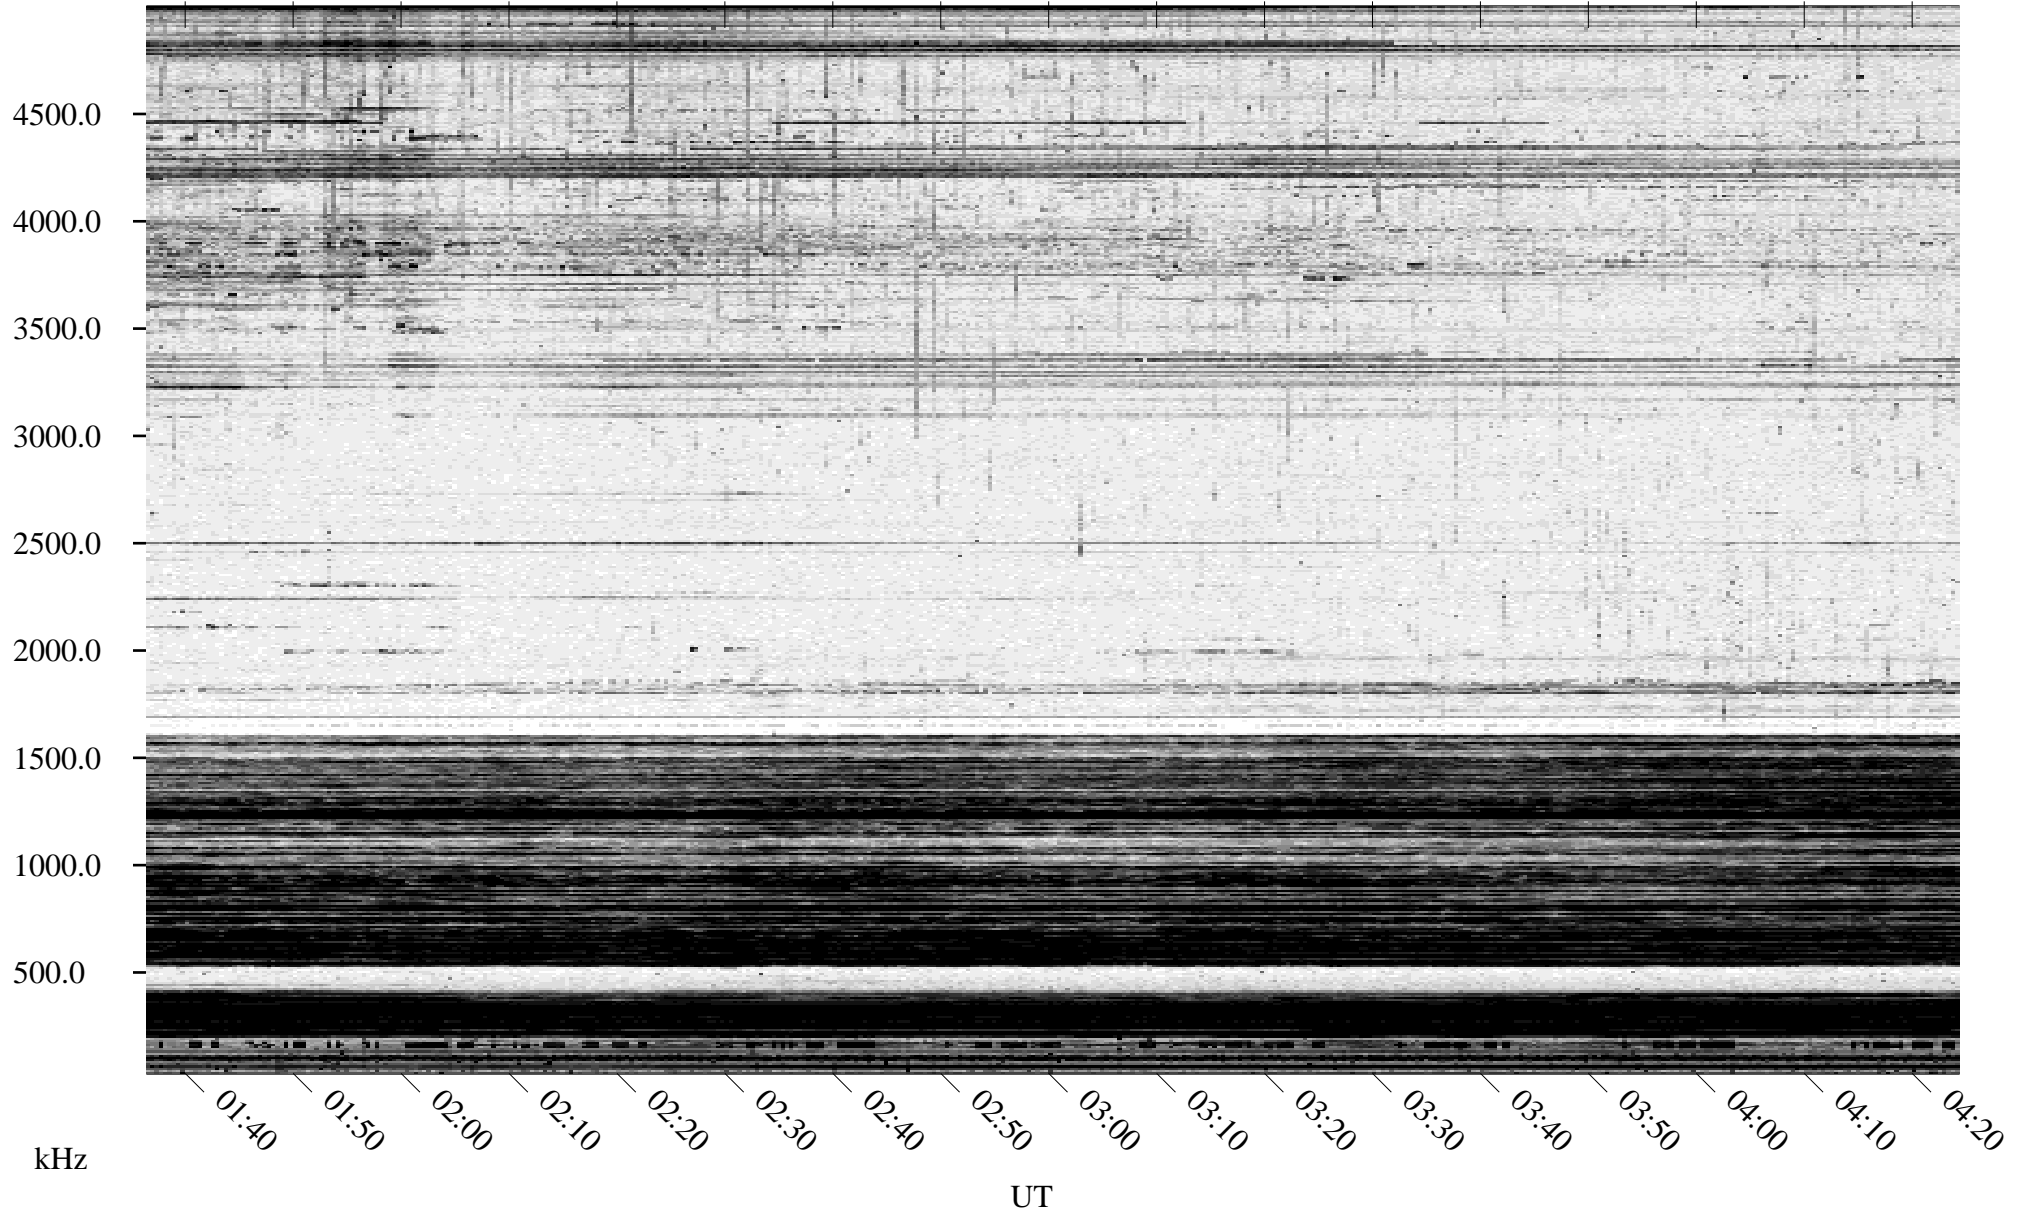

12/02/1994 Churchill, Manitoba

Linear Scale Black = 161 White = 15

ch94336l.r00m max_12

Page 1

12/02/1994 Churchill, Manitoba

Linear Scale Black = 161 White = 15

ch94336l.r00m max_12

Page 2

12/03/1994 Churchill, Manitoba

Linear Scale Black = 161 White = 15

ch94336l.r00m max_12

Page 3

12/03/1994 Churchill, Manitoba

Linear Scale Black = 161 White = 15

ch94336l.r00m max_12

Page 4

12/03/1994 Churchill, Manitoba

Linear Scale Black = 161 White = 15

ch94336l.r00m max_12

Page 5

12/03/1994 Churchill, Manitoba

Linear Scale Black = 161 White = 15

ch94336l.r00m max_12

Page 6

12/03/1994 Churchill, Manitoba

Linear Scale Black = 161 White = 15

ch94336l.r00m max_12

Page 7

12/03/1994 Churchill, Manitoba

Linear Scale Black = 161 White = 15

ch94336l.r00m max_12

Page 8