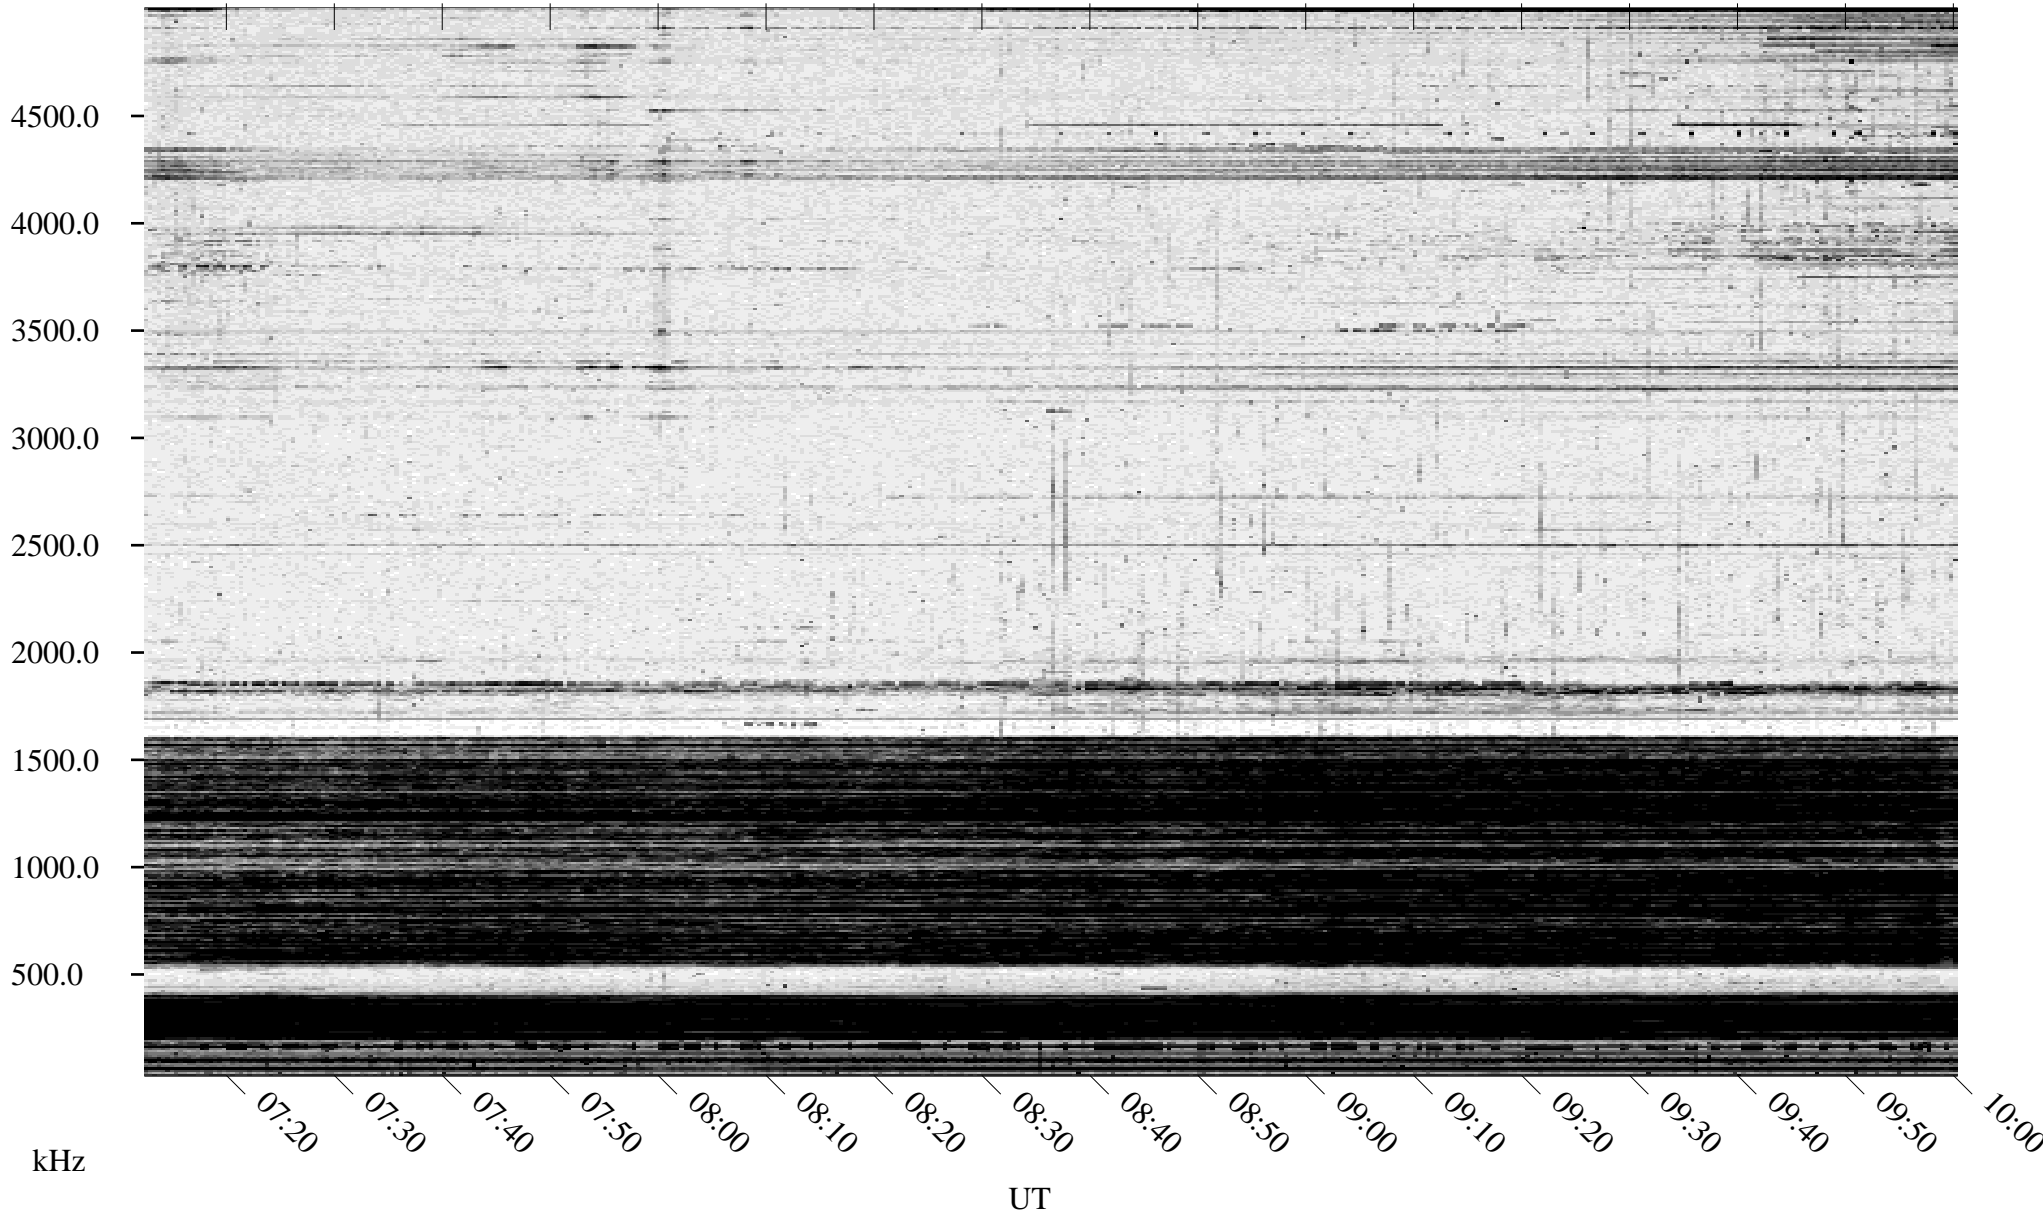

12/02/1994 Churchill, Manitoba

Linear Scale Black = 161 White = 15

ch94336l.r00m max_12

Page 1

12/02/1994 Churchill, Manitoba

Linear Scale Black = 161 White = 15

ch94336l.r00m max_12

Page 2

12/03/1994 Churchill, Manitoba

Linear Scale Black = 161 White = 15

ch94336l.r00m max_12

Page 3

12/03/1994 Churchill, Manitoba

Linear Scale Black = 161 White = 15

ch94336l.r00m max_12

Page 4

12/03/1994 Churchill, Manitoba

Linear Scale Black = 161 White = 15

ch94336l.r00m max_12

Page 5

12/03/1994 Churchill, Manitoba

Linear Scale Black = 161 White = 15

ch94336l.r00m max_12

Page 6

12/03/1994 Churchill, Manitoba

Linear Scale Black = 161 White = 15

ch94336l.r00m max_12

Page 7

12/03/1994 Churchill, Manitoba

Linear Scale Black = 161 White = 15

ch94336l.r00m max_12

Page 8