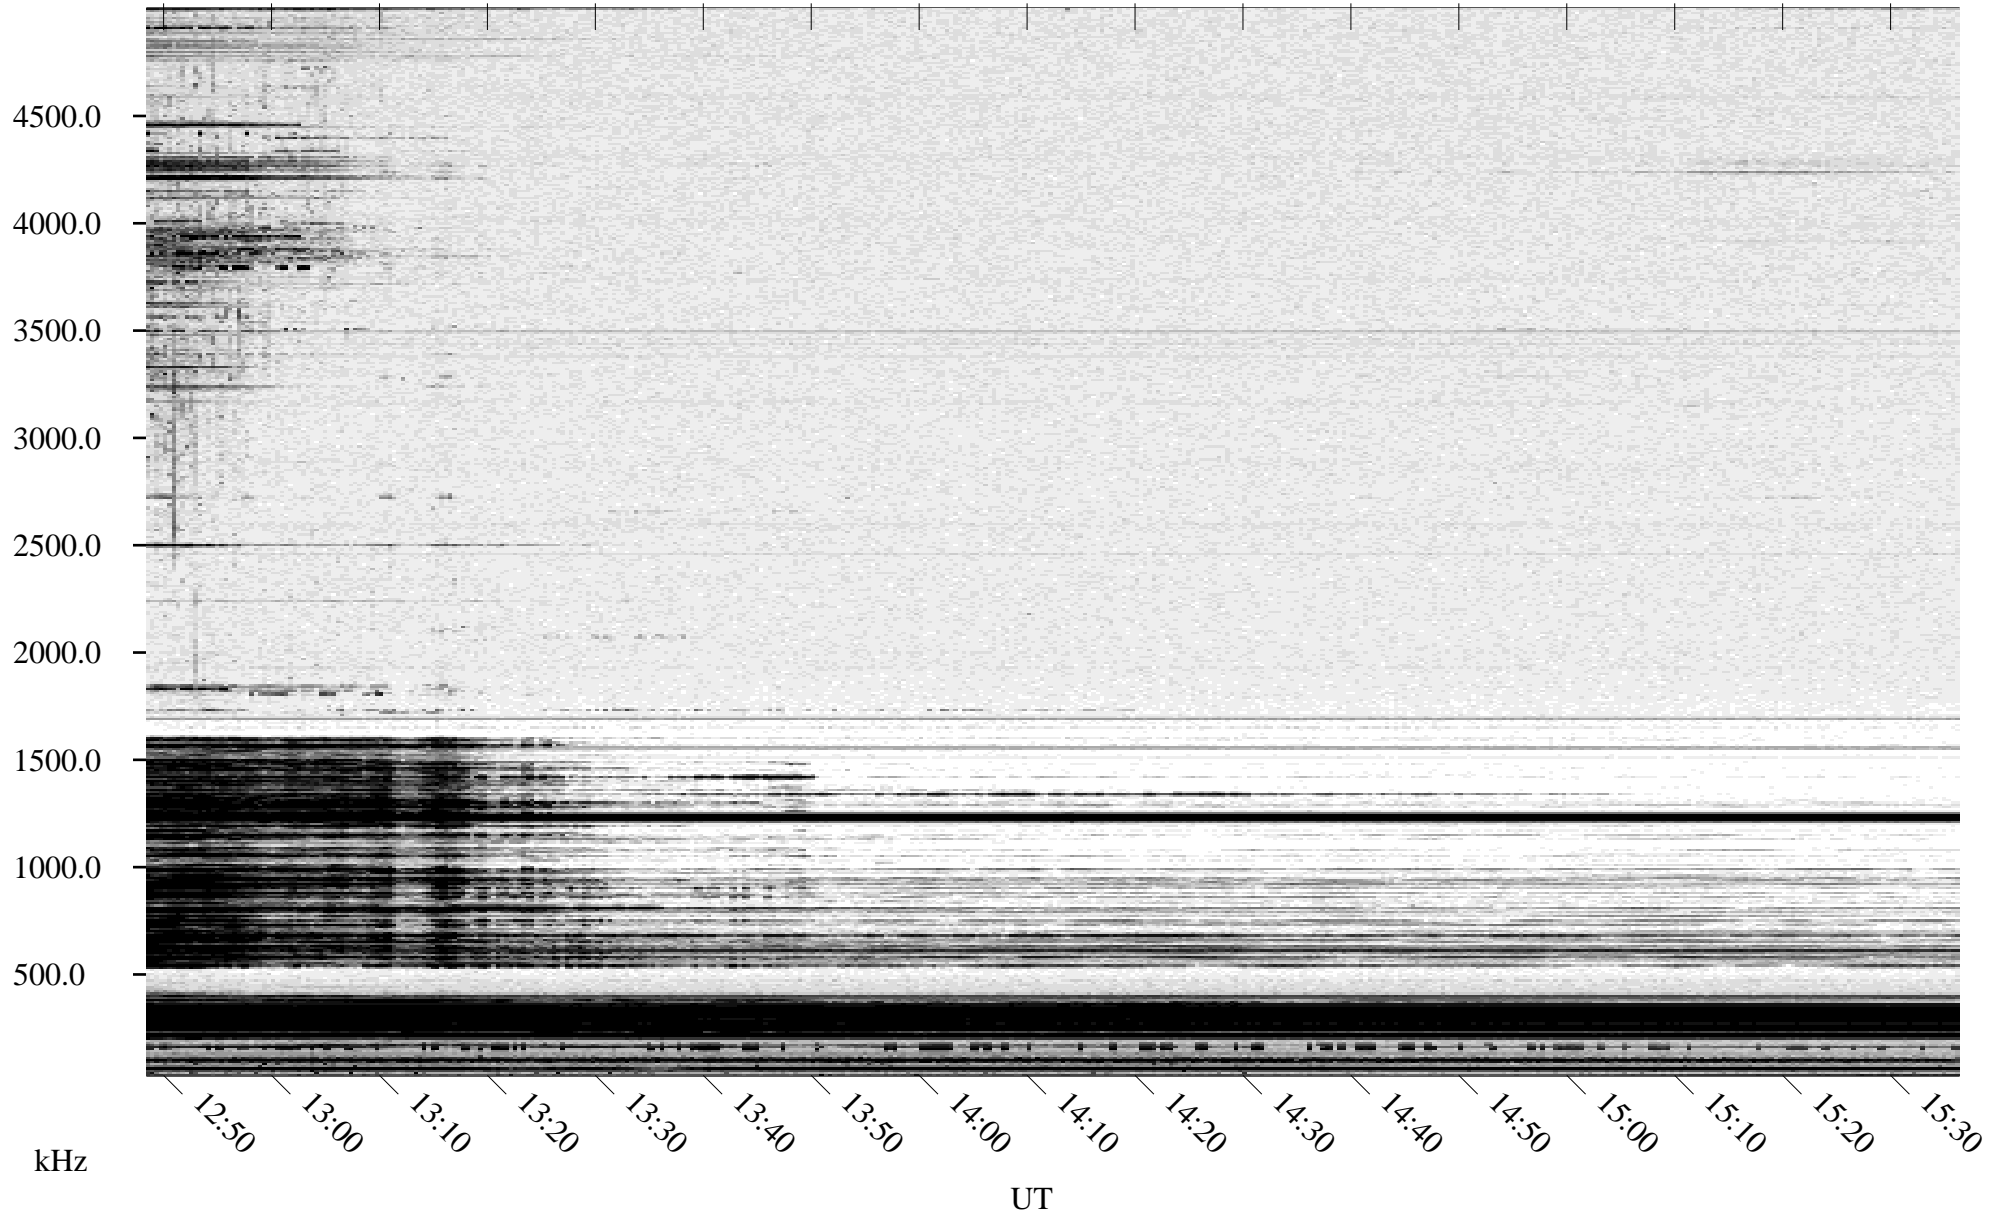

12/02/1994 Churchill, Manitoba

Linear Scale Black = 161 White = 15

ch94336l.r00m max_12

Page 1

12/02/1994 Churchill, Manitoba

Linear Scale Black = 161 White = 15

ch94336l.r00m max_12

Page 2

12/03/1994 Churchill, Manitoba

Linear Scale Black = 161 White = 15

ch94336l.r00m max_12

Page 3

12/03/1994 Churchill, Manitoba

Linear Scale Black = 161 White = 15

ch94336l.r00m max_12

Page 4

12/03/1994 Churchill, Manitoba

Linear Scale Black = 161 White = 15

ch94336l.r00m max_12

Page 5

12/03/1994 Churchill, Manitoba

Linear Scale Black = 161 White = 15

ch94336l.r00m max_12

Page 6

12/03/1994 Churchill, Manitoba

Linear Scale Black = 161 White = 15

ch94336l.r00m max_12

Page 7

12/03/1994 Churchill, Manitoba

Linear Scale Black = 161 White = 15

ch94336l.r00m max_12

Page 8