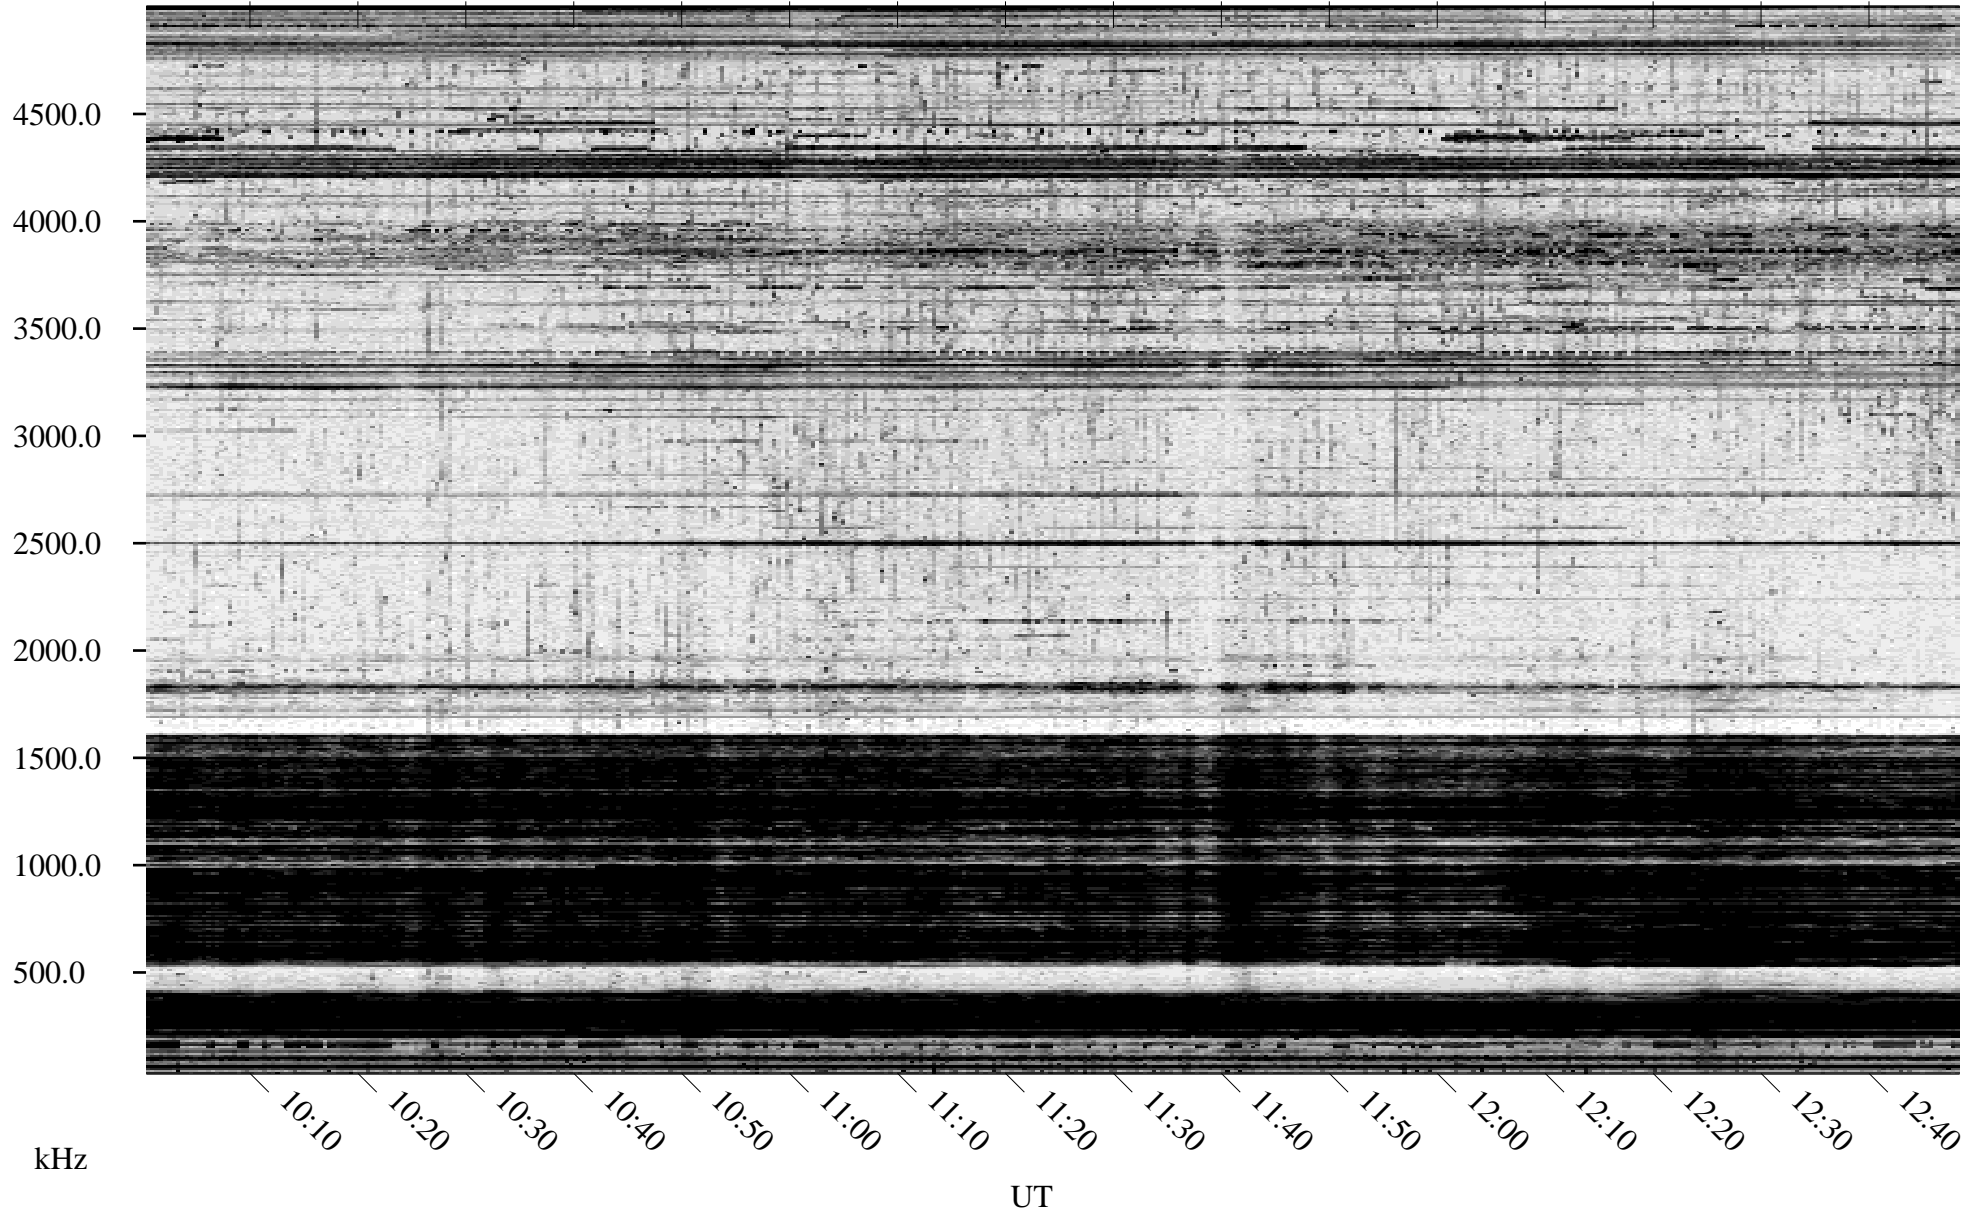

12/02/1994 Churchill, Manitoba

Linear Scale Black = 161 White = 15

ch94336l.r00m max_12

Page 1

12/02/1994 Churchill, Manitoba

Linear Scale Black = 161 White = 15

ch94336l.r00m max_12

Page 2

12/03/1994 Churchill, Manitoba

Linear Scale Black = 161 White = 15

ch94336l.r00m max_12

Page 3

12/03/1994 Churchill, Manitoba

Linear Scale Black = 161 White = 15

ch94336l.r00m max_12

Page 4

12/03/1994 Churchill, Manitoba

Linear Scale Black = 161 White = 15

ch94336l.r00m max_12

Page 5

12/03/1994 Churchill, Manitoba

Linear Scale Black = 161 White = 15

ch94336l.r00m max_12

Page 6

12/03/1994 Churchill, Manitoba

Linear Scale Black = 161 White = 15

ch94336l.r00m max_12

Page 7

12/03/1994 Churchill, Manitoba

Linear Scale Black = 161 White = 15

ch94336l.r00m max_12

Page 8