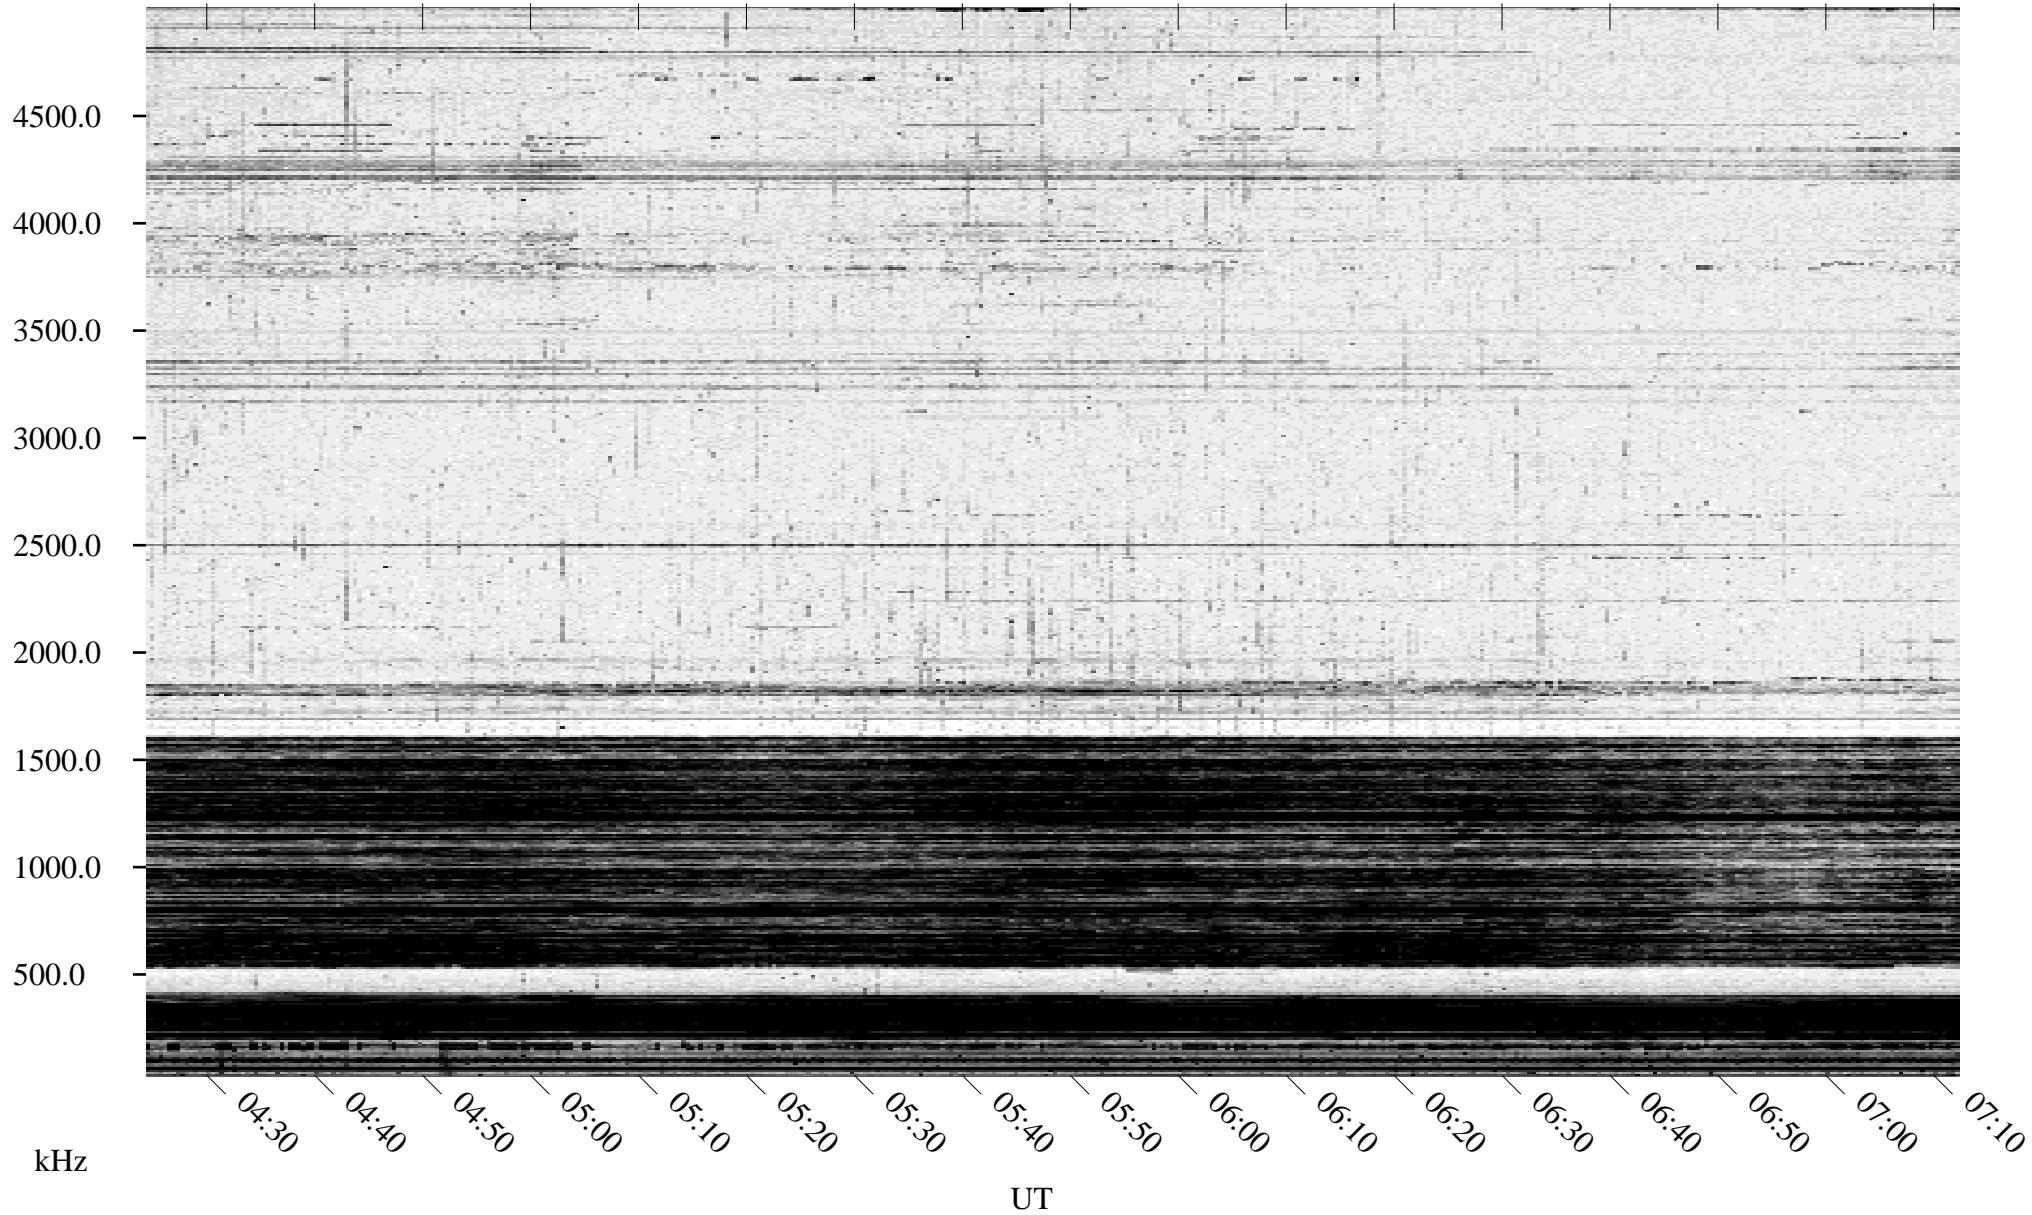

12/02/1994 Churchill, Manitoba

Linear Scale Black = 161 White = 15

ch94336l.r00m max_12

Page 1

12/02/1994 Churchill, Manitoba

Linear Scale Black = 161 White = 15

ch94336l.r00m max_12

Page 2

12/03/1994 Churchill, Manitoba

Linear Scale Black = 161 White = 15

ch94336l.r00m max_12

Page 3

12/03/1994 Churchill, Manitoba

Linear Scale Black = 161 White = 15

ch94336l.r00m max_12

Page 4

12/03/1994 Churchill, Manitoba

Linear Scale Black = 161 White = 15

ch94336l.r00m max_12

Page 5

12/03/1994 Churchill, Manitoba

Linear Scale Black = 161 White = 15

ch94336l.r00m max_12

Page 6

12/03/1994 Churchill, Manitoba

Linear Scale Black = 161 White = 15

ch94336l.r00m max_12

Page 7

12/03/1994 Churchill, Manitoba

Linear Scale Black = 161 White = 15

ch94336l.r00m max_12

Page 8