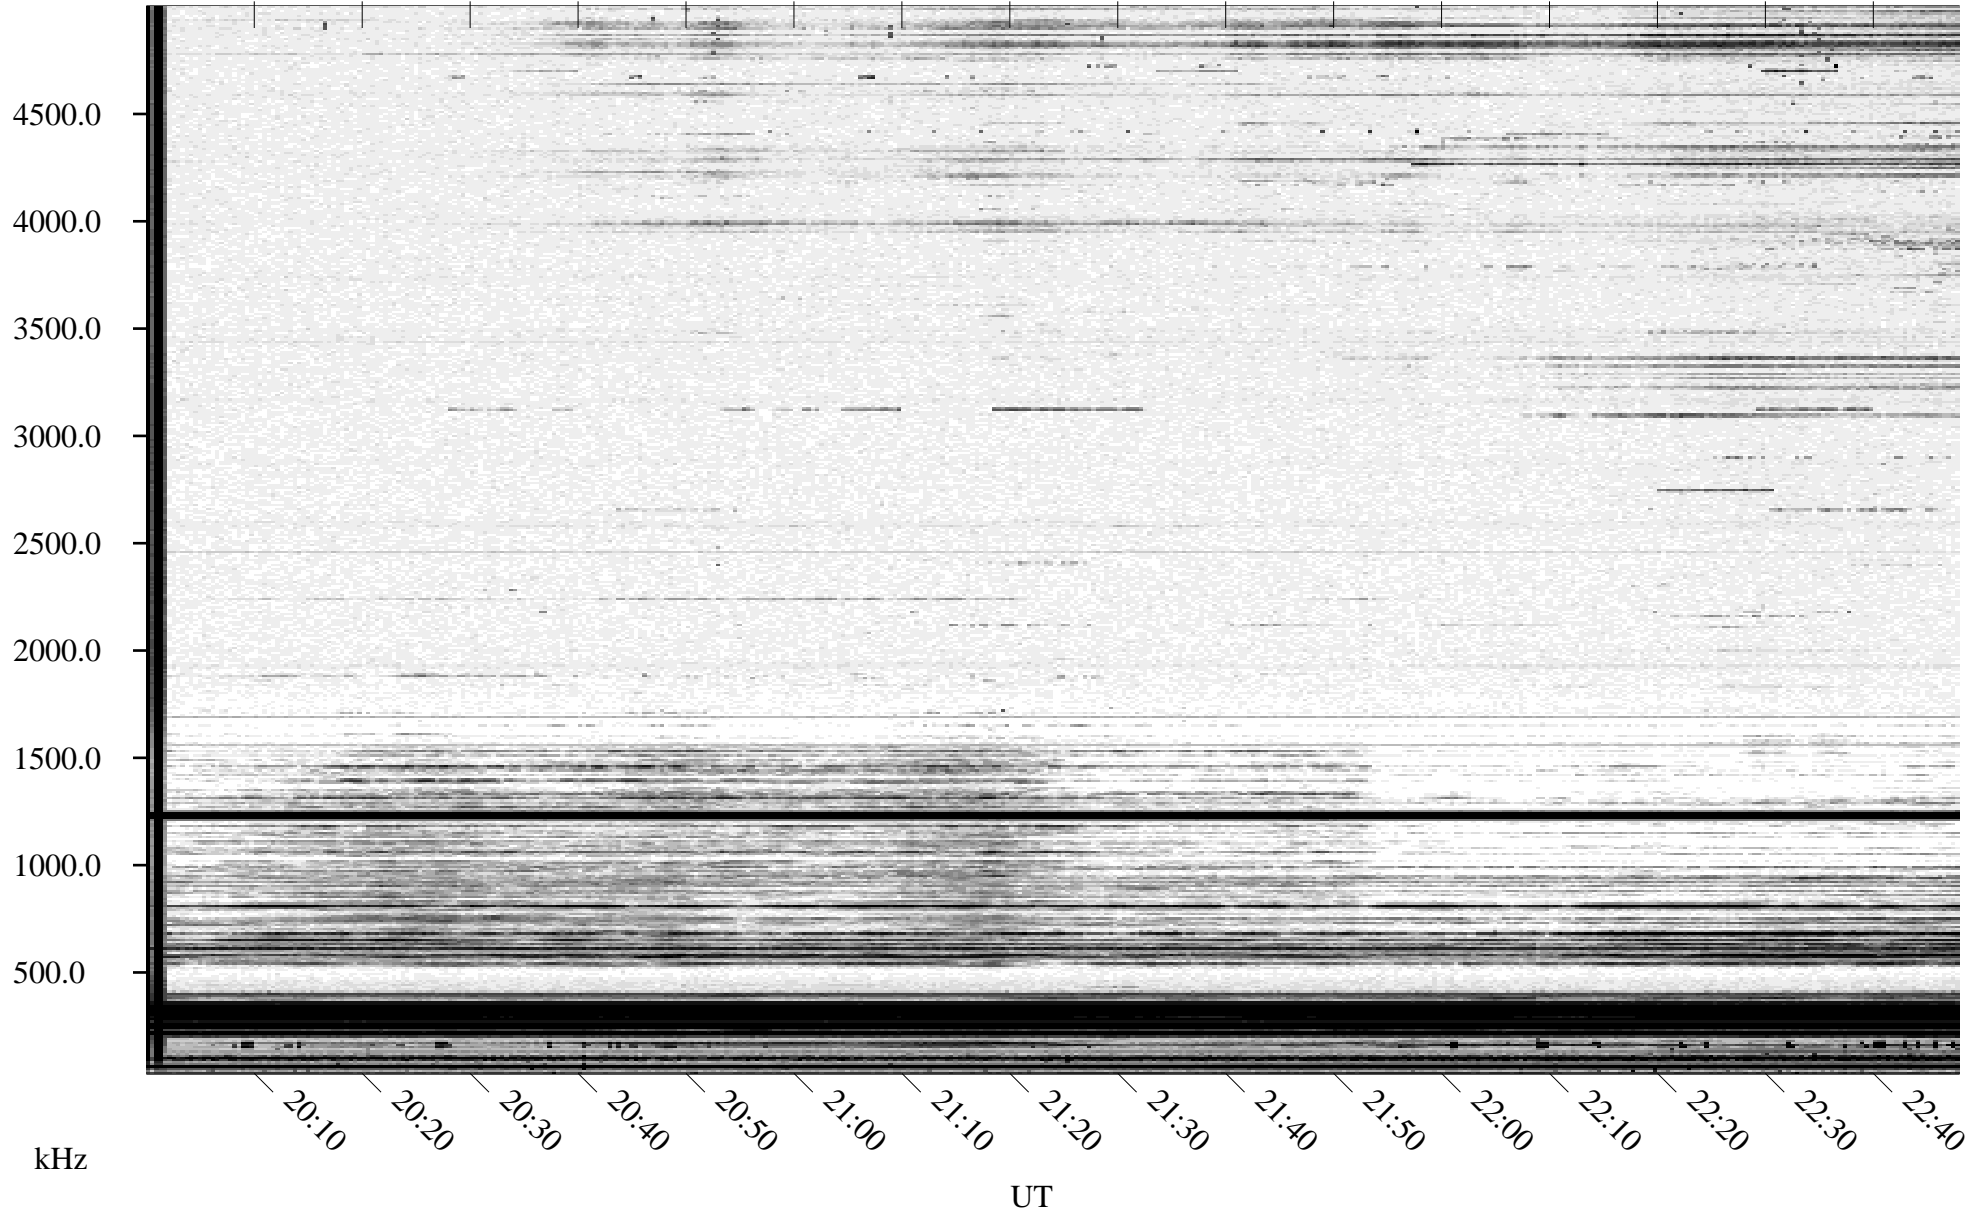

12/02/1994 Churchill, Manitoba

Linear Scale Black = 161 White = 15

ch94336l.r00m max_12

Page 1

12/02/1994 Churchill, Manitoba

Linear Scale Black = 161 White = 15

ch94336l.r00m max_12

Page 2

12/03/1994 Churchill, Manitoba

Linear Scale Black = 161 White = 15

ch94336l.r00m max_12

Page 3

12/03/1994 Churchill, Manitoba

Linear Scale Black = 161 White = 15

ch94336l.r00m max_12

Page 4

12/03/1994 Churchill, Manitoba

Linear Scale Black = 161 White = 15

ch94336l.r00m max_12

Page 5

12/03/1994 Churchill, Manitoba

Linear Scale Black = 161 White = 15

ch94336l.r00m max_12

Page 6

12/03/1994 Churchill, Manitoba

Linear Scale Black = 161 White = 15

ch94336l.r00m max_12

Page 7

12/03/1994 Churchill, Manitoba

Linear Scale Black = 161 White = 15

ch94336l.r00m max_12

Page 8