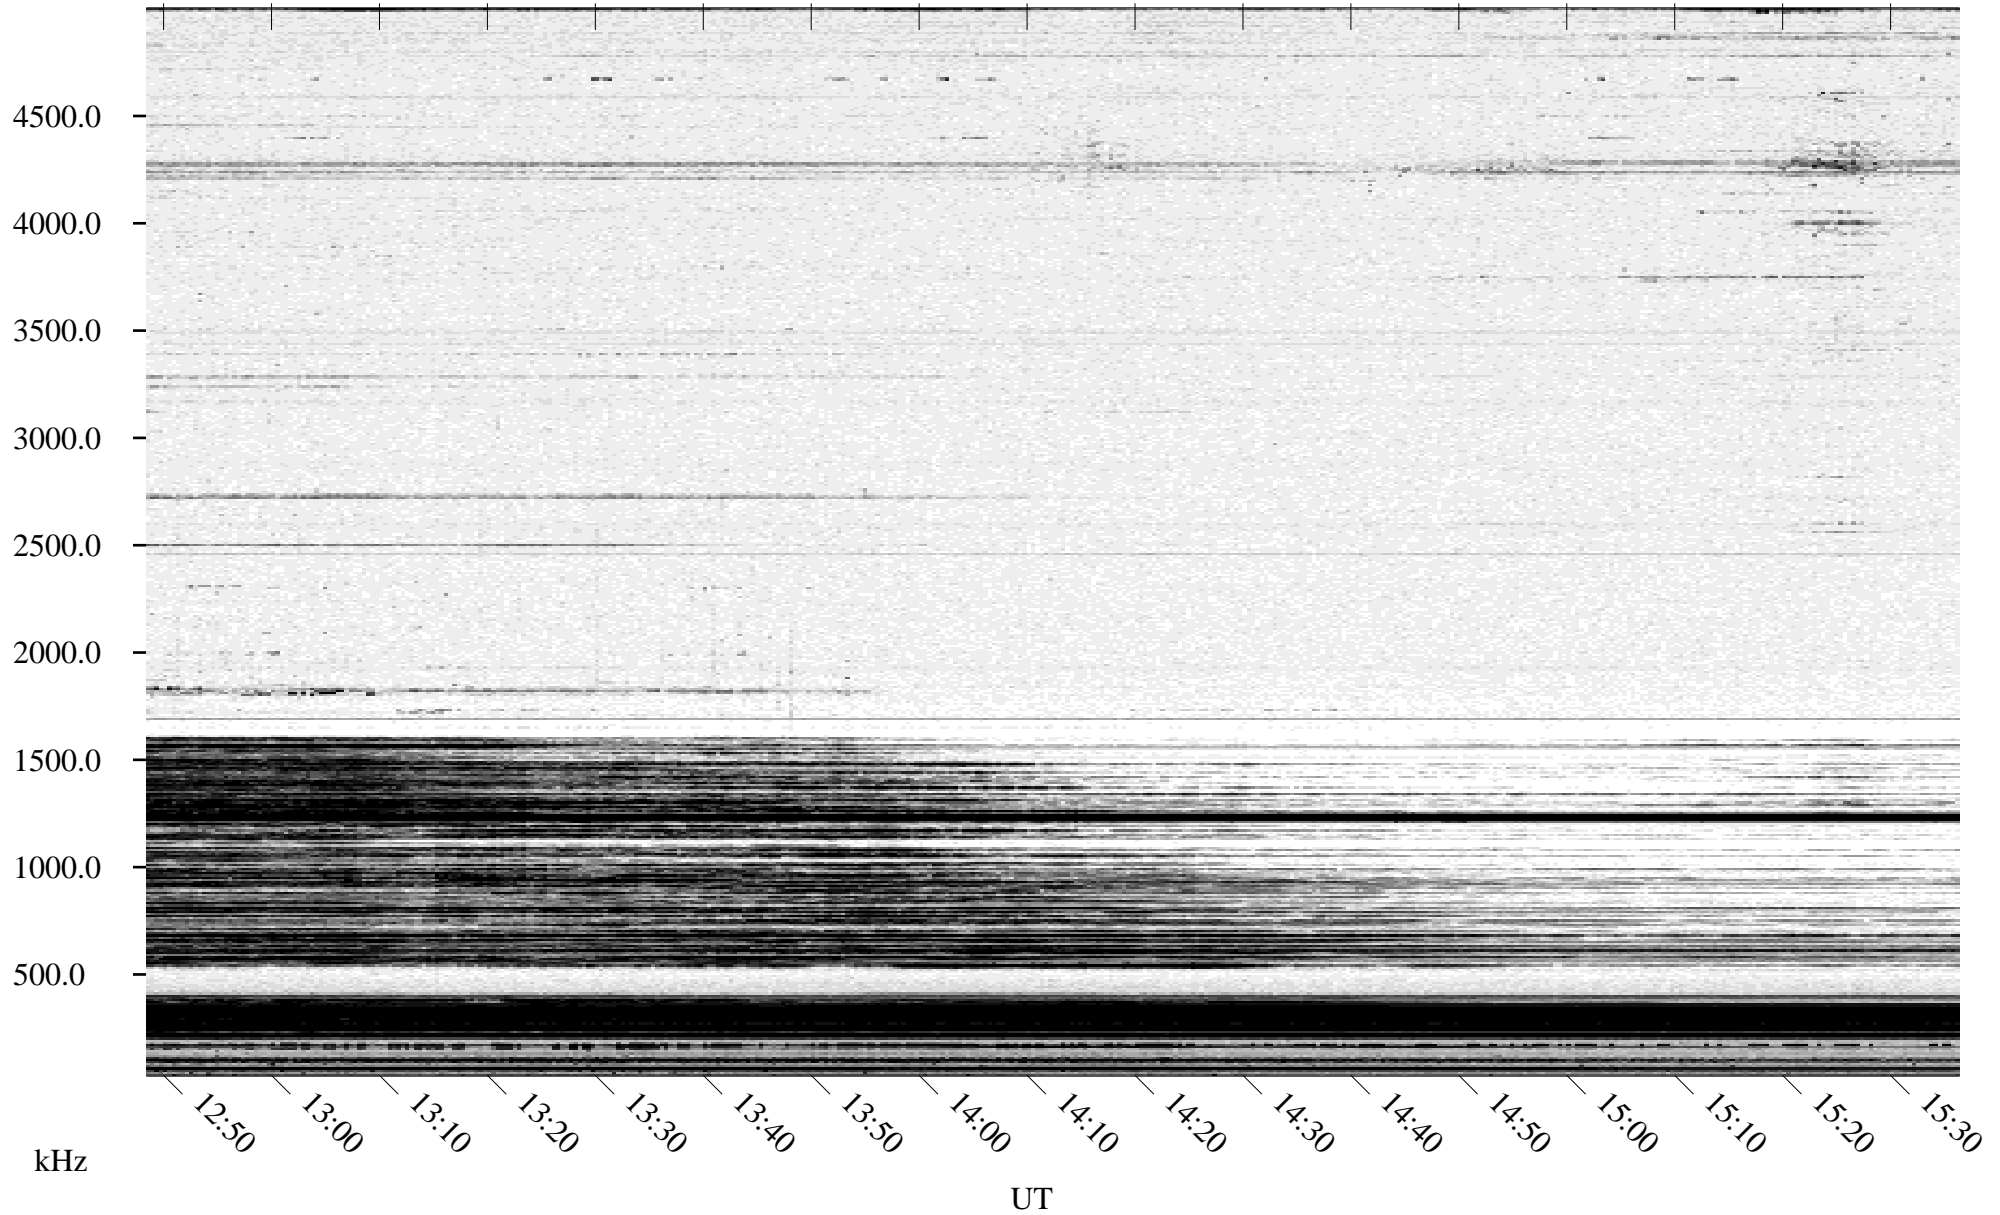

12/03/1994 Churchill, Manitoba

Linear Scale Black = 161 White = 15

ch94337l.r00m max_12

Page 1

12/03/1994 Churchill, Manitoba

Linear Scale Black = 161 White = 15

ch94337l.r00m max_12

Page 2

12/04/1994 Churchill, Manitoba

Linear Scale Black = 161 White = 15

ch94337l.r00m max_12

Page 3

12/04/1994 Churchill, Manitoba

Linear Scale Black = 161 White = 15

ch94337l.r00m max_12

Page 4

12/04/1994 Churchill, Manitoba

Linear Scale Black = 161 White = 15

ch94337l.r00m max_12

Page 5

12/04/1994 Churchill, Manitoba

Linear Scale Black = 161 White = 15

ch94337l.r00m max_12

Page 6

12/04/1994 Churchill, Manitoba

Linear Scale Black = 161 White = 15

ch94337l.r00m max_12

Page 7

12/04/1994 Churchill, Manitoba

Linear Scale Black = 161 White = 15

ch94337l.r00m max_12

kHz