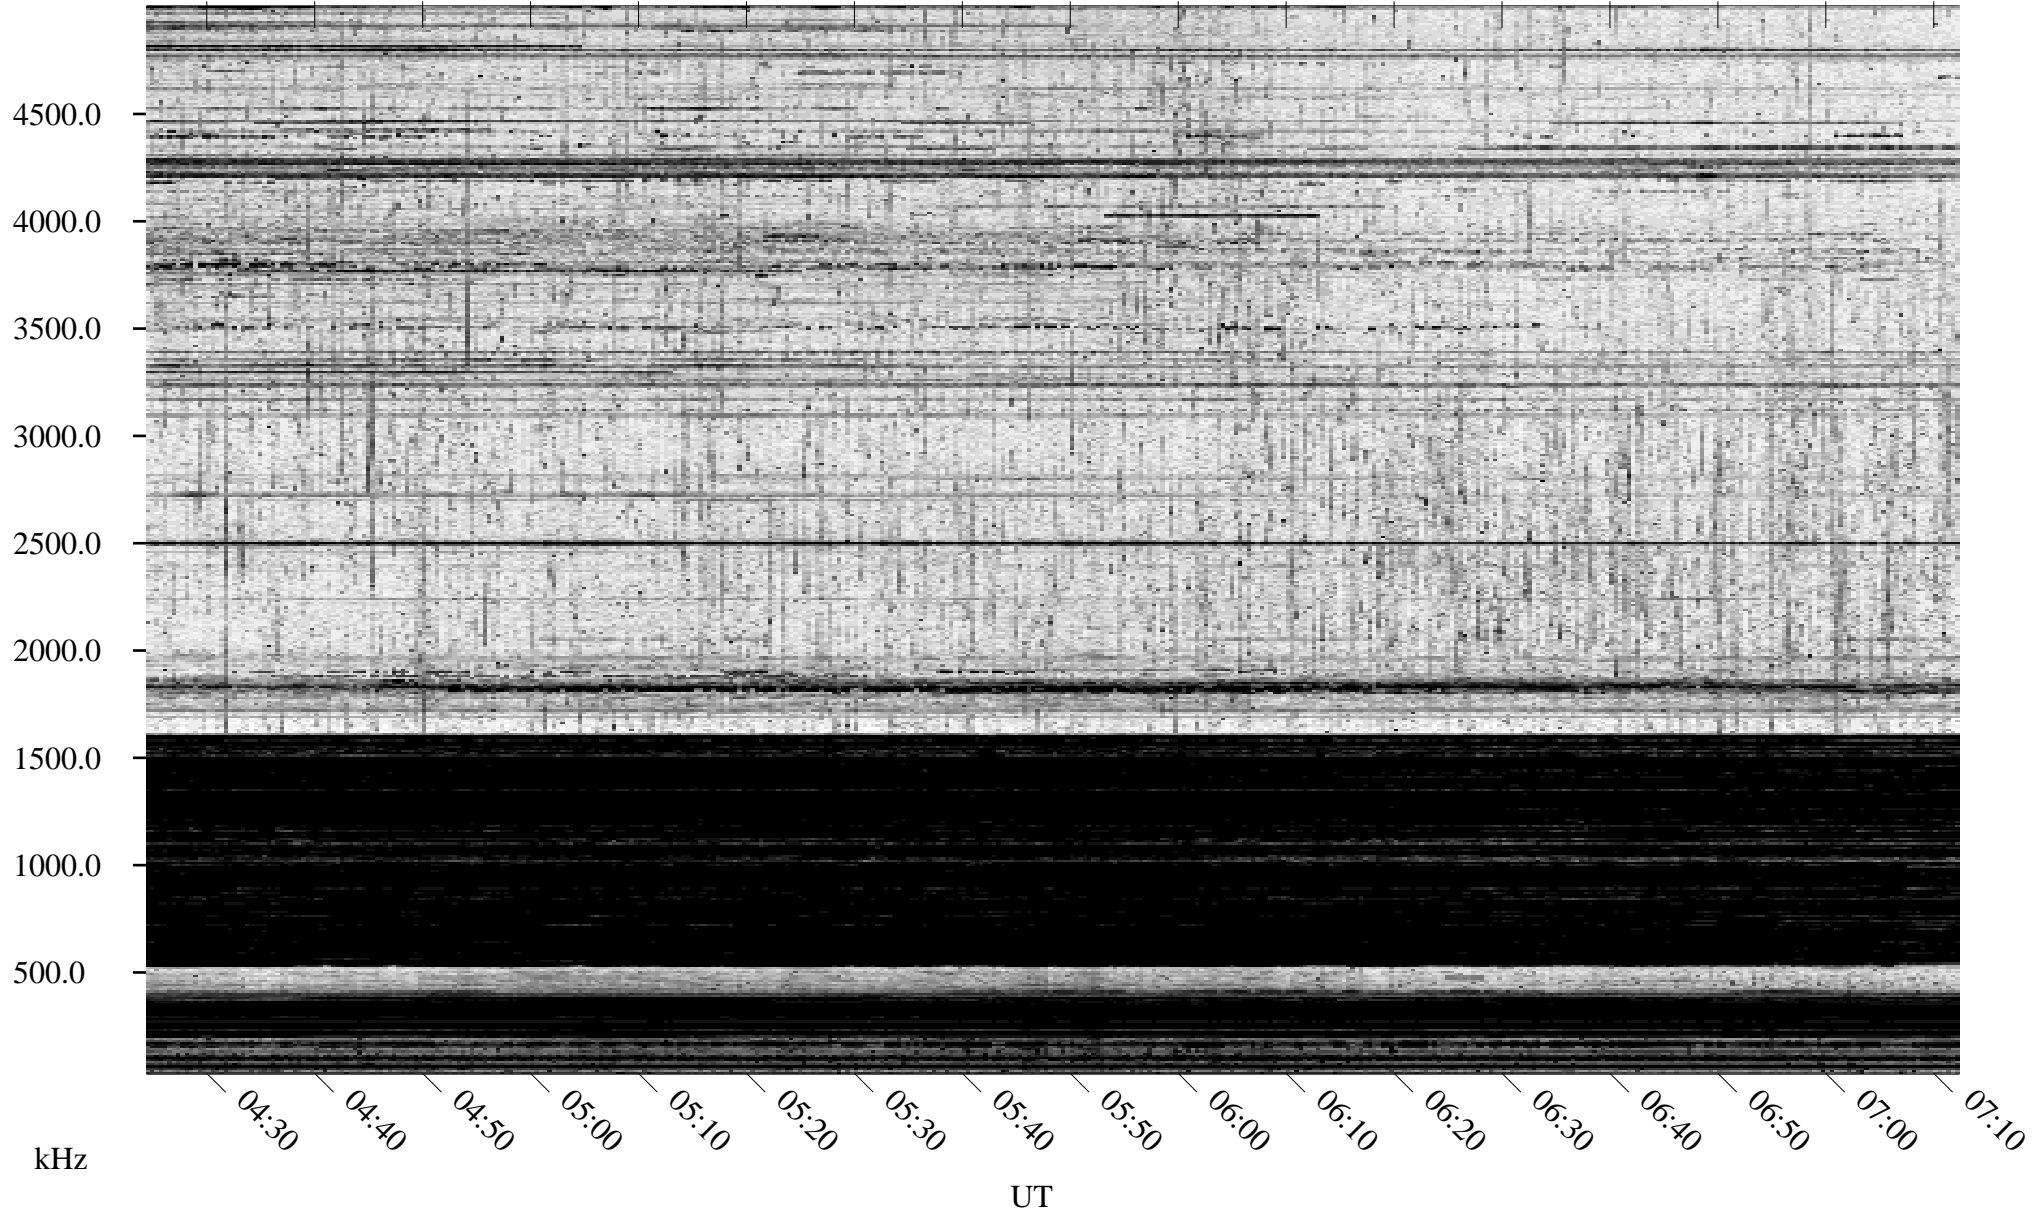

12/03/1994 Churchill, Manitoba

Linear Scale Black = 161 White = 15

ch94337l.r00m max_12

Page 1

12/03/1994 Churchill, Manitoba

Linear Scale Black = 161 White = 15

ch94337l.r00m max_12

Page 2

12/04/1994 Churchill, Manitoba

Linear Scale Black = 161 White = 15

ch94337l.r00m max_12

Page 3

12/04/1994 Churchill, Manitoba

Linear Scale Black = 161 White = 15

ch94337l.r00m max_12

Page 4

12/04/1994 Churchill, Manitoba

Linear Scale Black = 161 White = 15

ch94337l.r00m max_12

Page 5

12/04/1994 Churchill, Manitoba

Linear Scale Black = 161 White = 15

ch94337l.r00m max_12

Page 6

12/04/1994 Churchill, Manitoba

Linear Scale Black = 161 White = 15

ch94337l.r00m max_12

Page 7

12/04/1994 Churchill, Manitoba

Linear Scale Black = 161 White = 15

ch94337l.r00m max_12

kHz