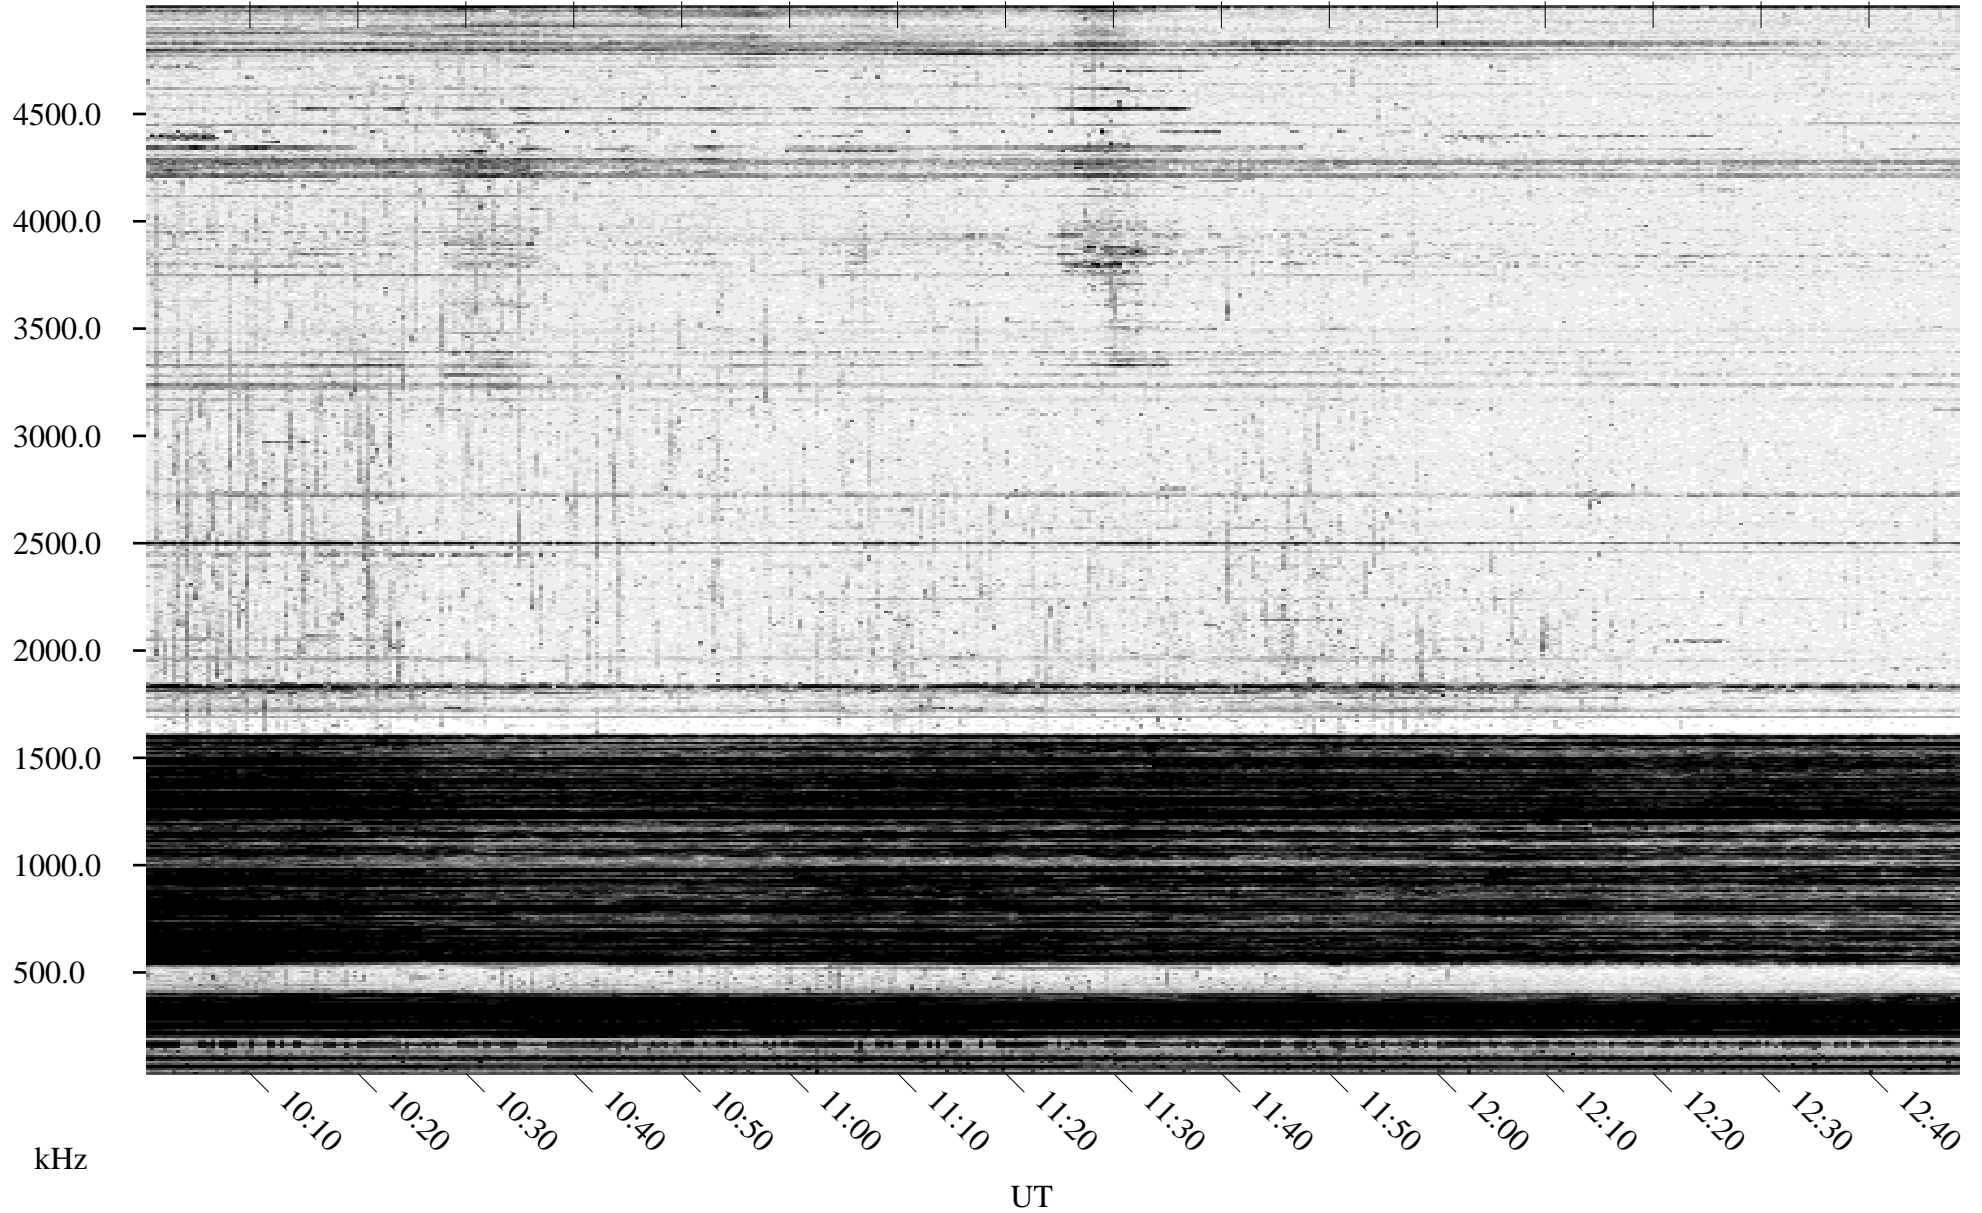

12/03/1994 Churchill, Manitoba

Linear Scale Black = 161 White = 15

ch94337l.r00m max_12

Page 1

12/03/1994 Churchill, Manitoba

Linear Scale Black = 161 White = 15

ch94337l.r00m max_12

Page 2

12/04/1994 Churchill, Manitoba

Linear Scale Black = 161 White = 15

ch94337l.r00m max_12

Page 3

12/04/1994 Churchill, Manitoba

Linear Scale Black = 161 White = 15

ch94337l.r00m max_12

Page 4

12/04/1994 Churchill, Manitoba

Linear Scale Black = 161 White = 15

ch94337l.r00m max_12

Page 5

12/04/1994 Churchill, Manitoba

Linear Scale Black = 161 White = 15

ch94337l.r00m max_12

Page 6

12/04/1994 Churchill, Manitoba

Linear Scale Black = 161 White = 15

ch94337l.r00m max_12

Page 7

12/04/1994 Churchill, Manitoba

Linear Scale Black = 161 White = 15

ch94337l.r00m max_12

kHz