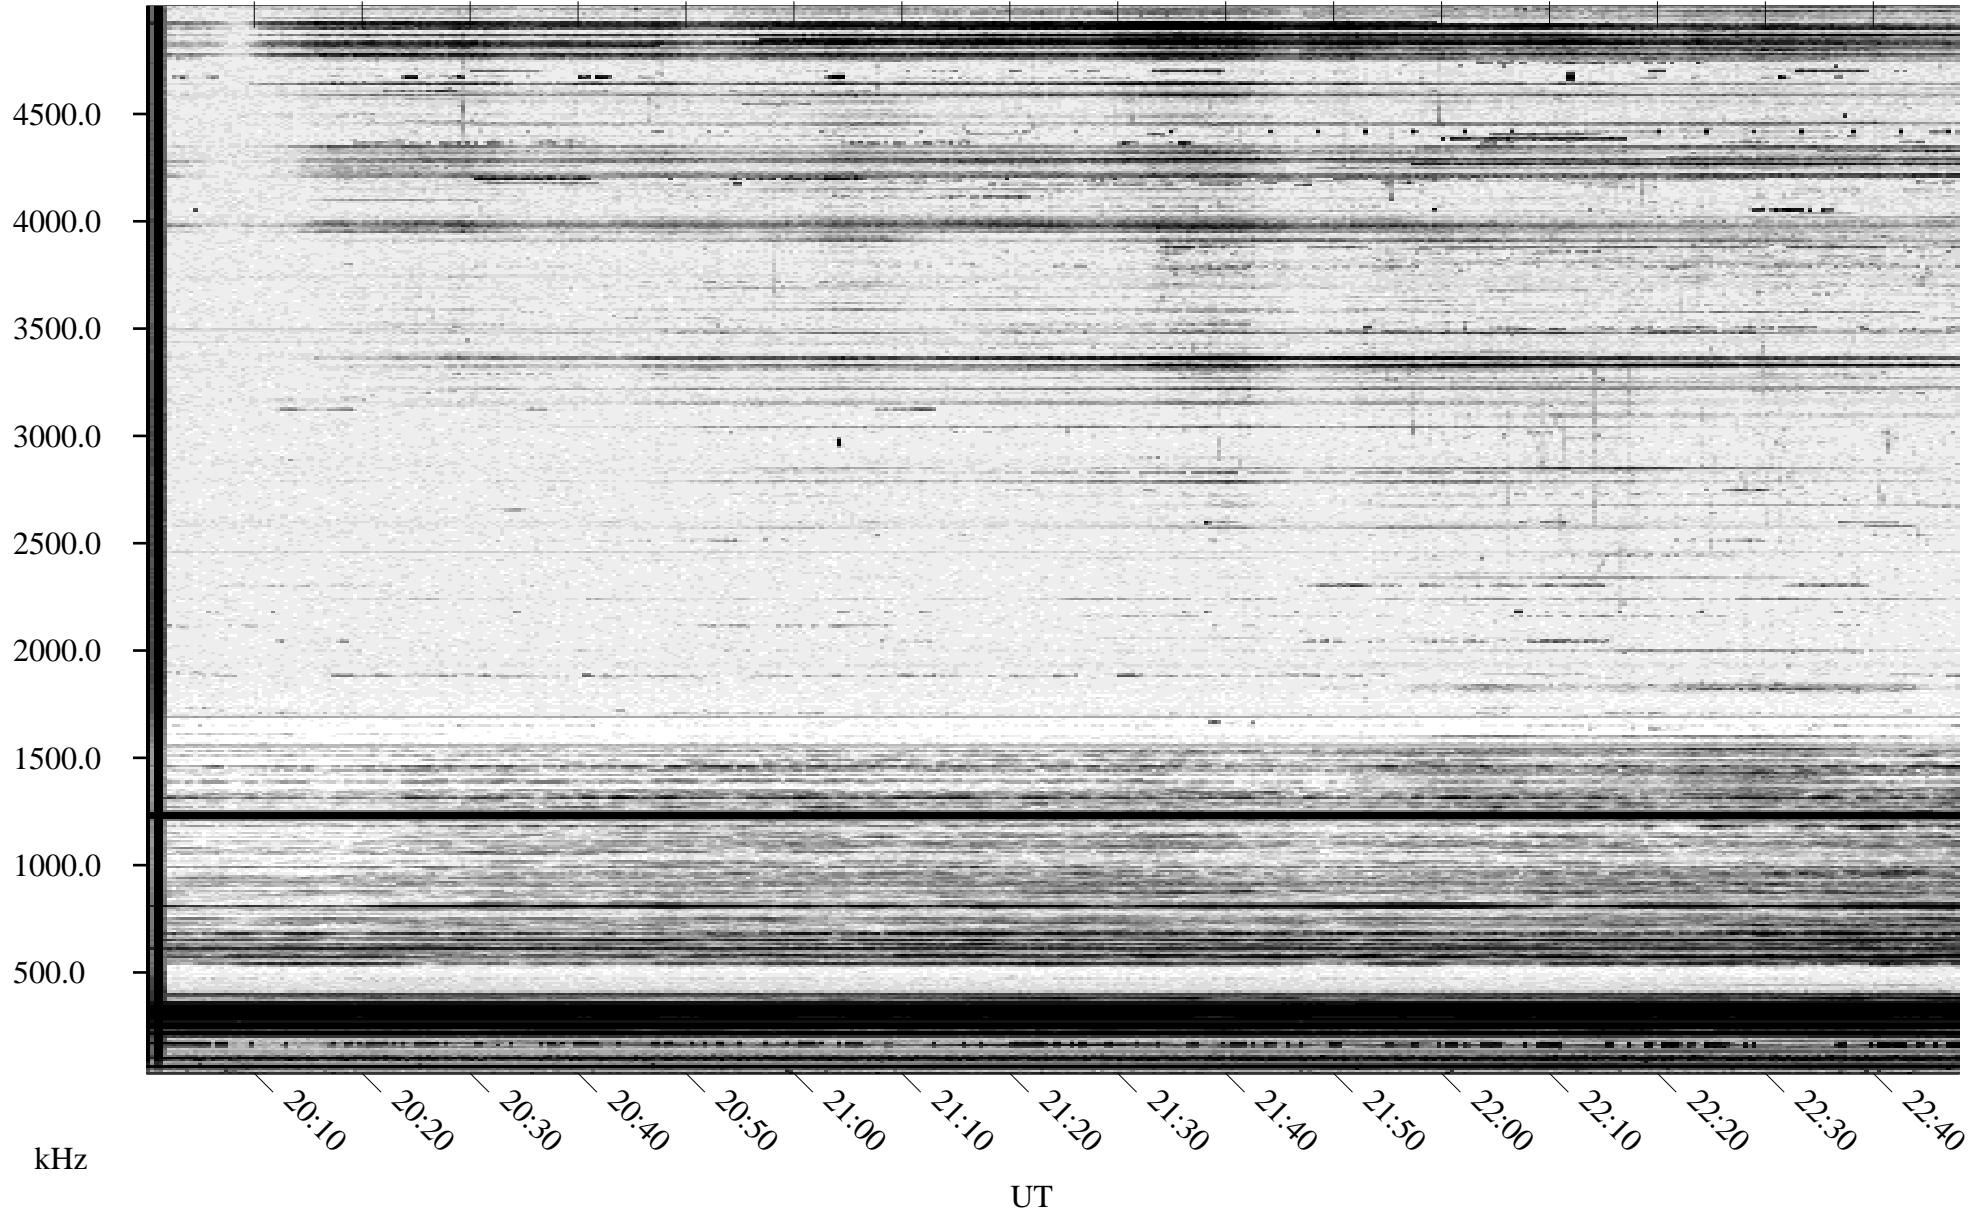

12/03/1994 Churchill, Manitoba

Linear Scale Black = 161 White = 15

ch94337l.r00m max_12

Page 1

12/03/1994 Churchill, Manitoba

Linear Scale Black = 161 White = 15

ch94337l.r00m max_12

Page 2

12/04/1994 Churchill, Manitoba

Linear Scale Black = 161 White = 15

ch94337l.r00m max_12

Page 3

12/04/1994 Churchill, Manitoba

Linear Scale Black = 161 White = 15

ch94337l.r00m max_12

Page 4

12/04/1994 Churchill, Manitoba

Linear Scale Black = 161 White = 15

ch94337l.r00m max_12

Page 5

12/04/1994 Churchill, Manitoba

Linear Scale Black = 161 White = 15

ch94337l.r00m max_12

Page 6

12/04/1994 Churchill, Manitoba

Linear Scale Black = 161 White = 15

ch94337l.r00m max_12

Page 7

12/04/1994 Churchill, Manitoba

Linear Scale Black = 161 White = 15

ch94337l.r00m max_12

kHz