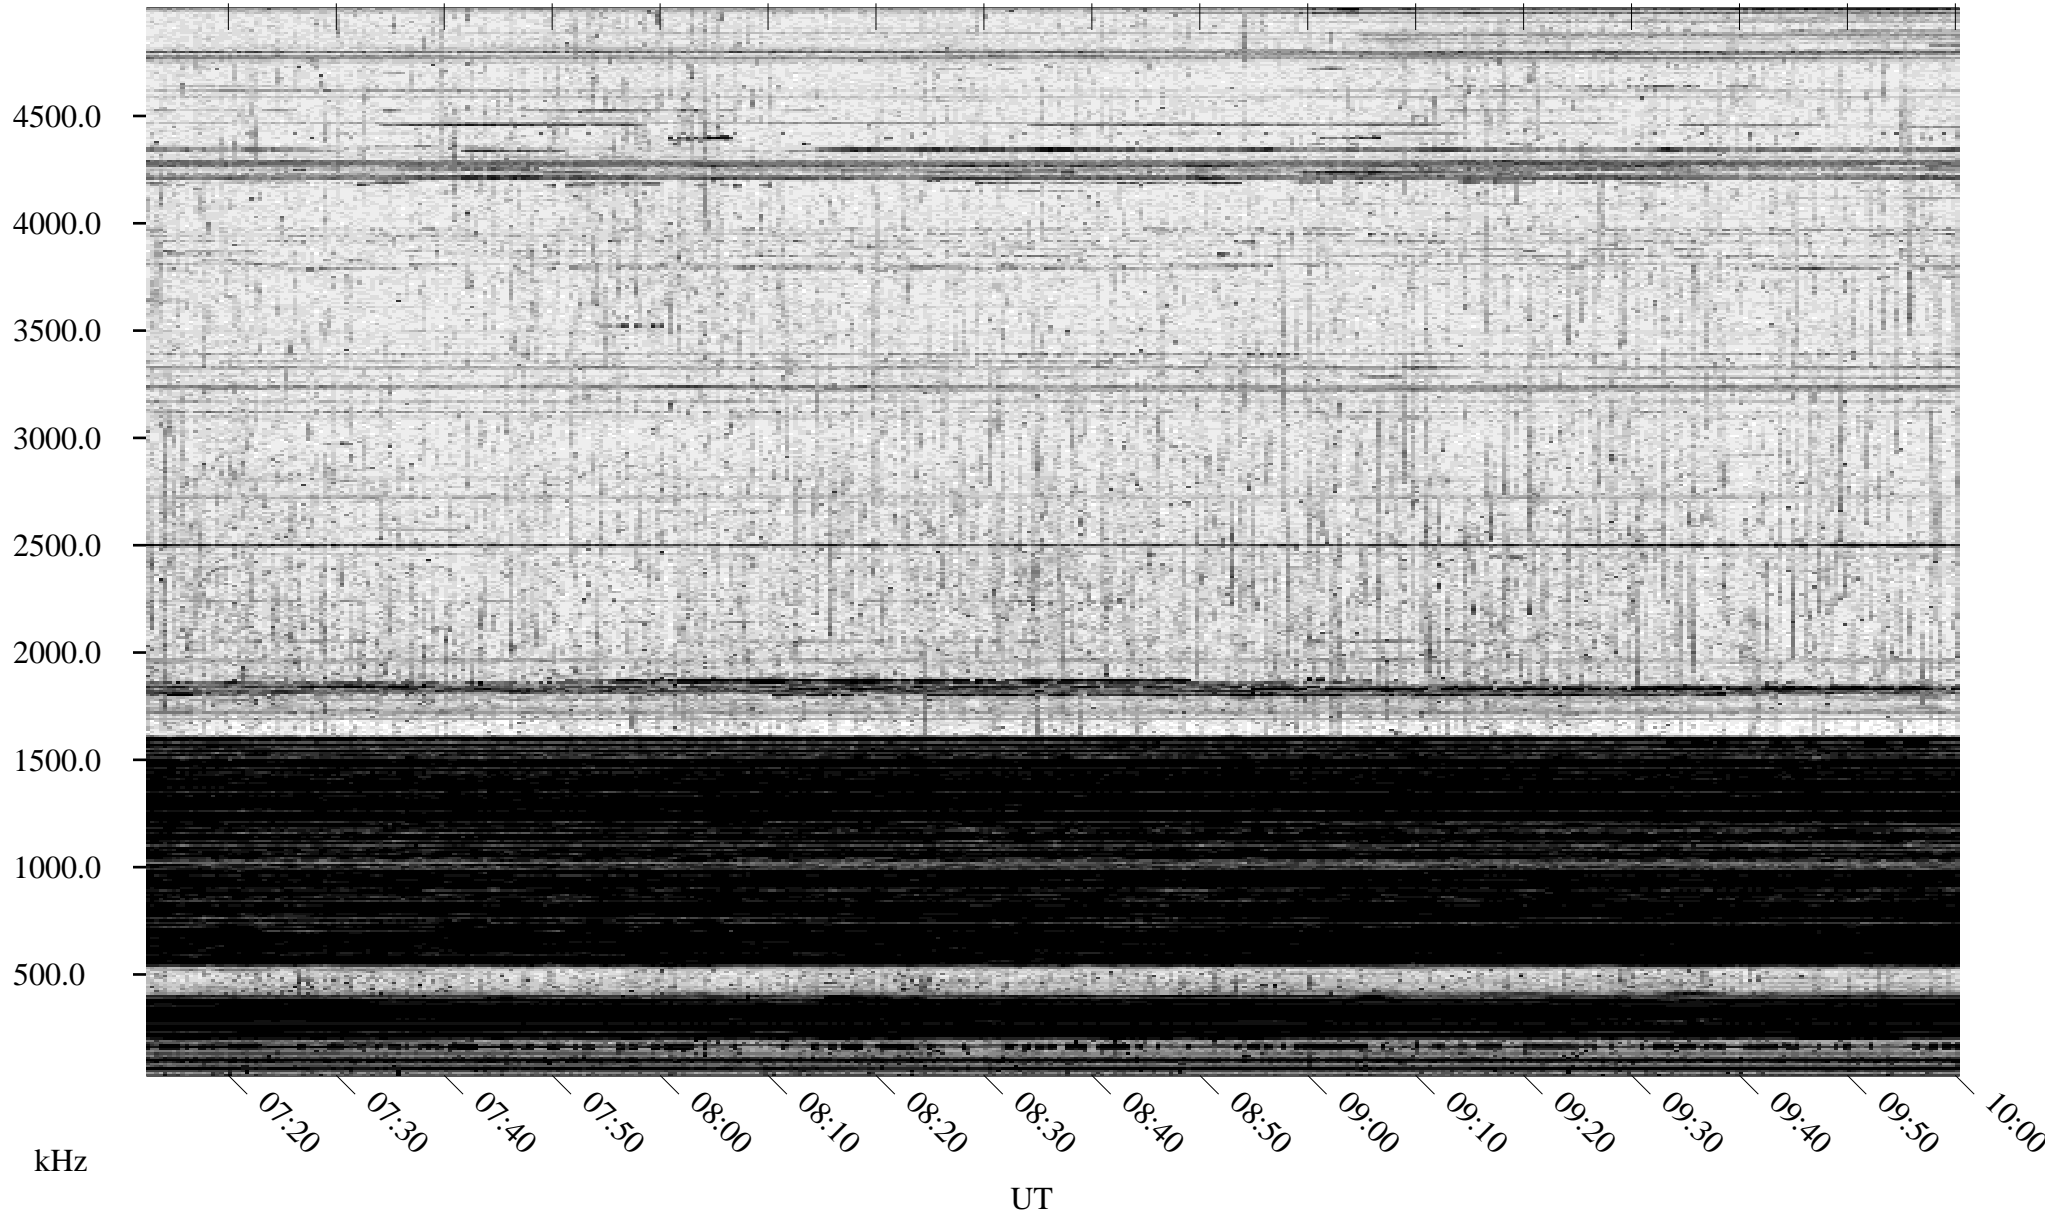

12/03/1994 Churchill, Manitoba

Linear Scale Black = 161 White = 15

ch94337l.r00m max_12

Page 1

12/03/1994 Churchill, Manitoba

Linear Scale Black = 161 White = 15

ch94337l.r00m max_12

Page 2

12/04/1994 Churchill, Manitoba

Linear Scale Black = 161 White = 15

ch94337l.r00m max_12

Page 3

12/04/1994 Churchill, Manitoba

Linear Scale Black = 161 White = 15

ch94337l.r00m max_12

Page 4

12/04/1994 Churchill, Manitoba

Linear Scale Black = 161 White = 15

ch94337l.r00m max_12

Page 5

12/04/1994 Churchill, Manitoba

Linear Scale Black = 161 White = 15

ch94337l.r00m max_12

Page 6

12/04/1994 Churchill, Manitoba

Linear Scale Black = 161 White = 15

ch94337l.r00m max_12

Page 7

12/04/1994 Churchill, Manitoba

Linear Scale Black = 161 White = 15

ch94337l.r00m max_12

kHz