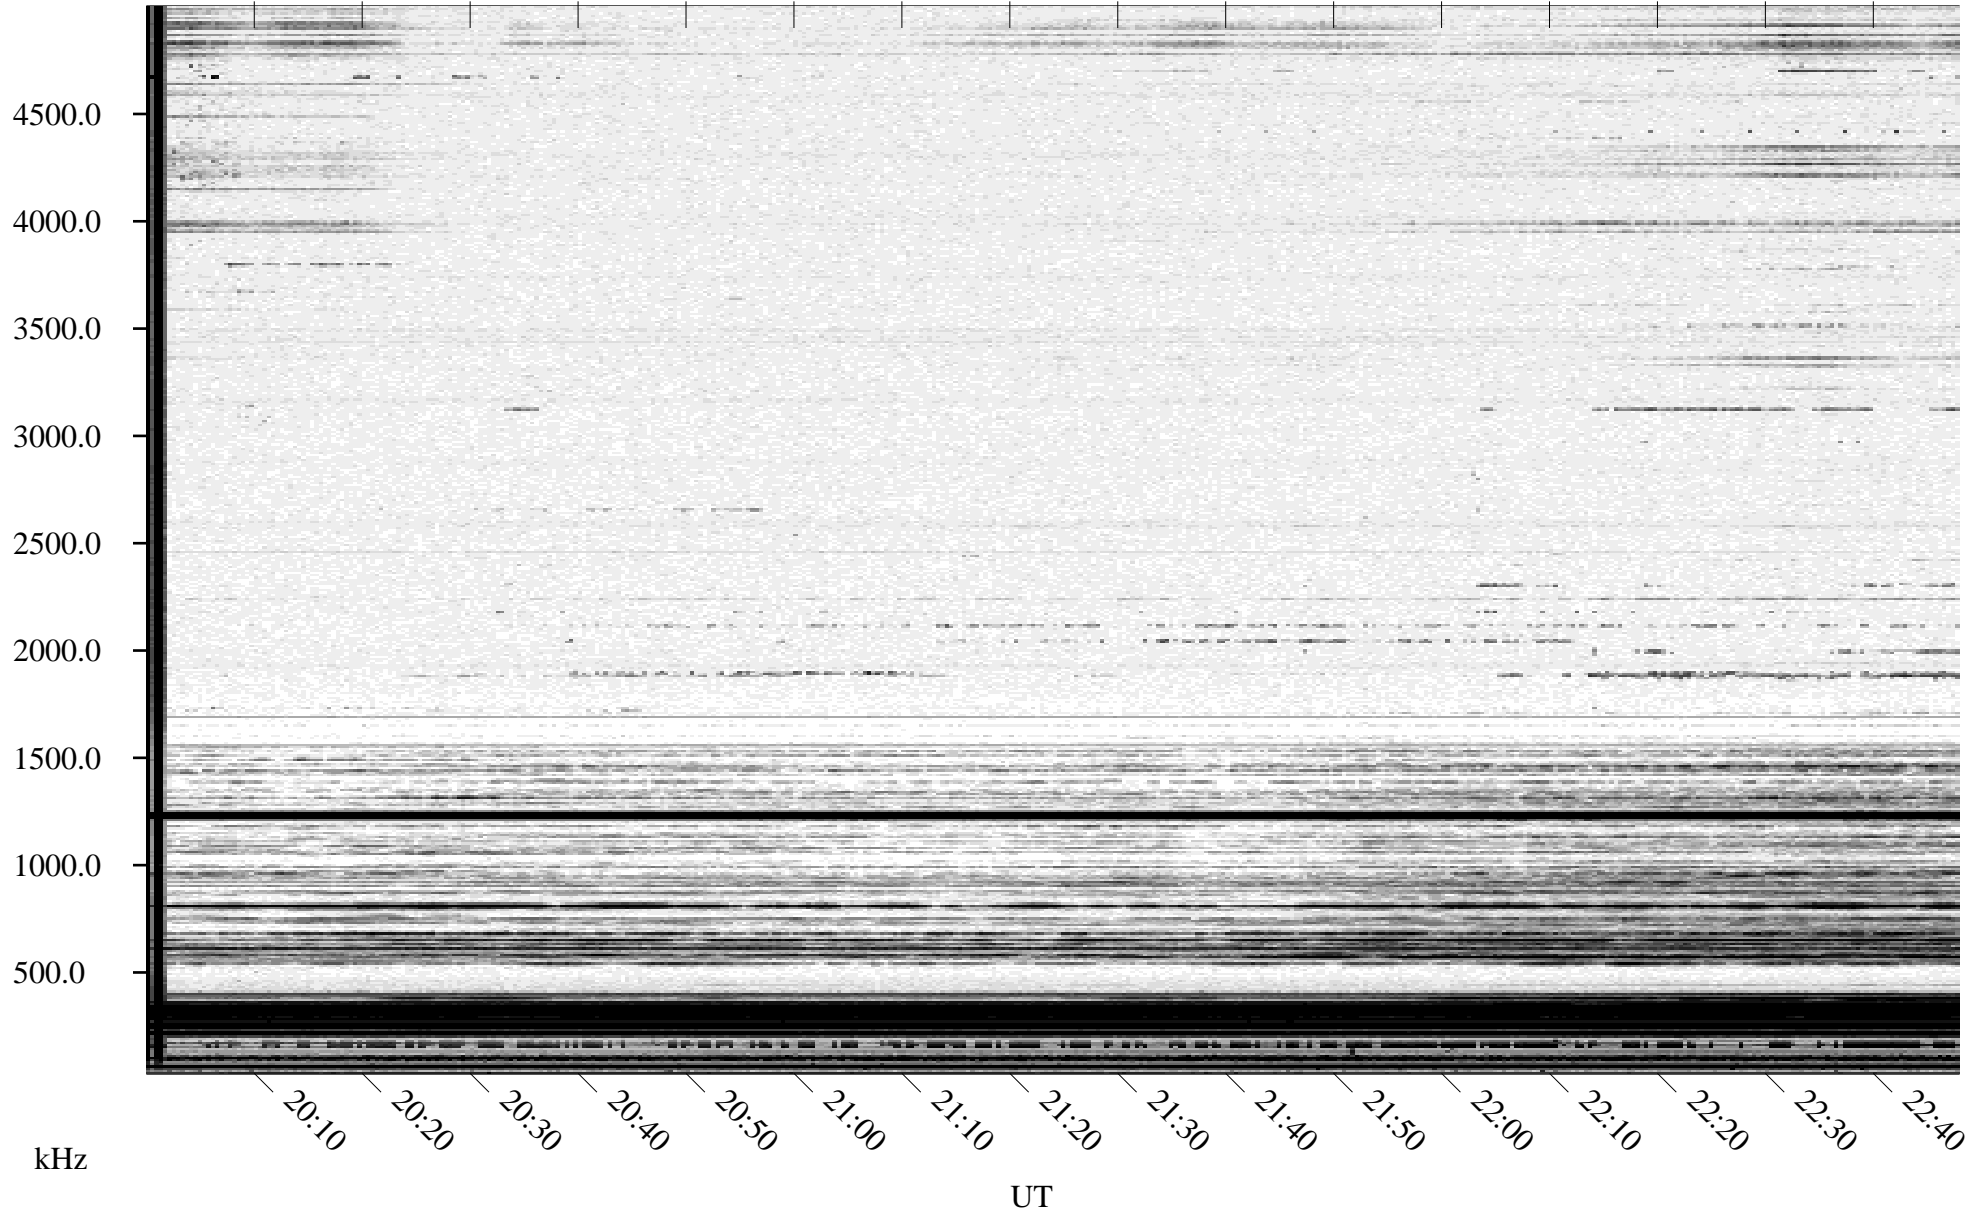

12/04/1994 Churchill, Manitoba

Linear Scale Black = 161 White = 15

ch94338l.r00m max_12

Page 1

12/04/1994 Churchill, Manitoba

Linear Scale Black = 161 White = 15

ch94338l.r00m max_12

Page 2

12/05/1994 Churchill, Manitoba

Linear Scale Black = 161 White = 15

ch94338l.r00m max_12

Page 3

12/05/1994 Churchill, Manitoba

Linear Scale Black = 161 White = 15

ch94338l.r00m max_12

Page 4

12/05/1994 Churchill, Manitoba

Linear Scale Black = 161 White = 15

ch94338l.r00m max_12

Page 5

12/05/1994 Churchill, Manitoba

Linear Scale Black = 161 White = 15

ch94338l.r00m max_12

Page 6

12/05/1994 Churchill, Manitoba

Linear Scale Black = 161 White = 15

ch94338l.r00m max_12

Page 7

12/05/1994 Churchill, Manitoba

Linear Scale Black = 161 White = 15

ch94338l.r00m max_12