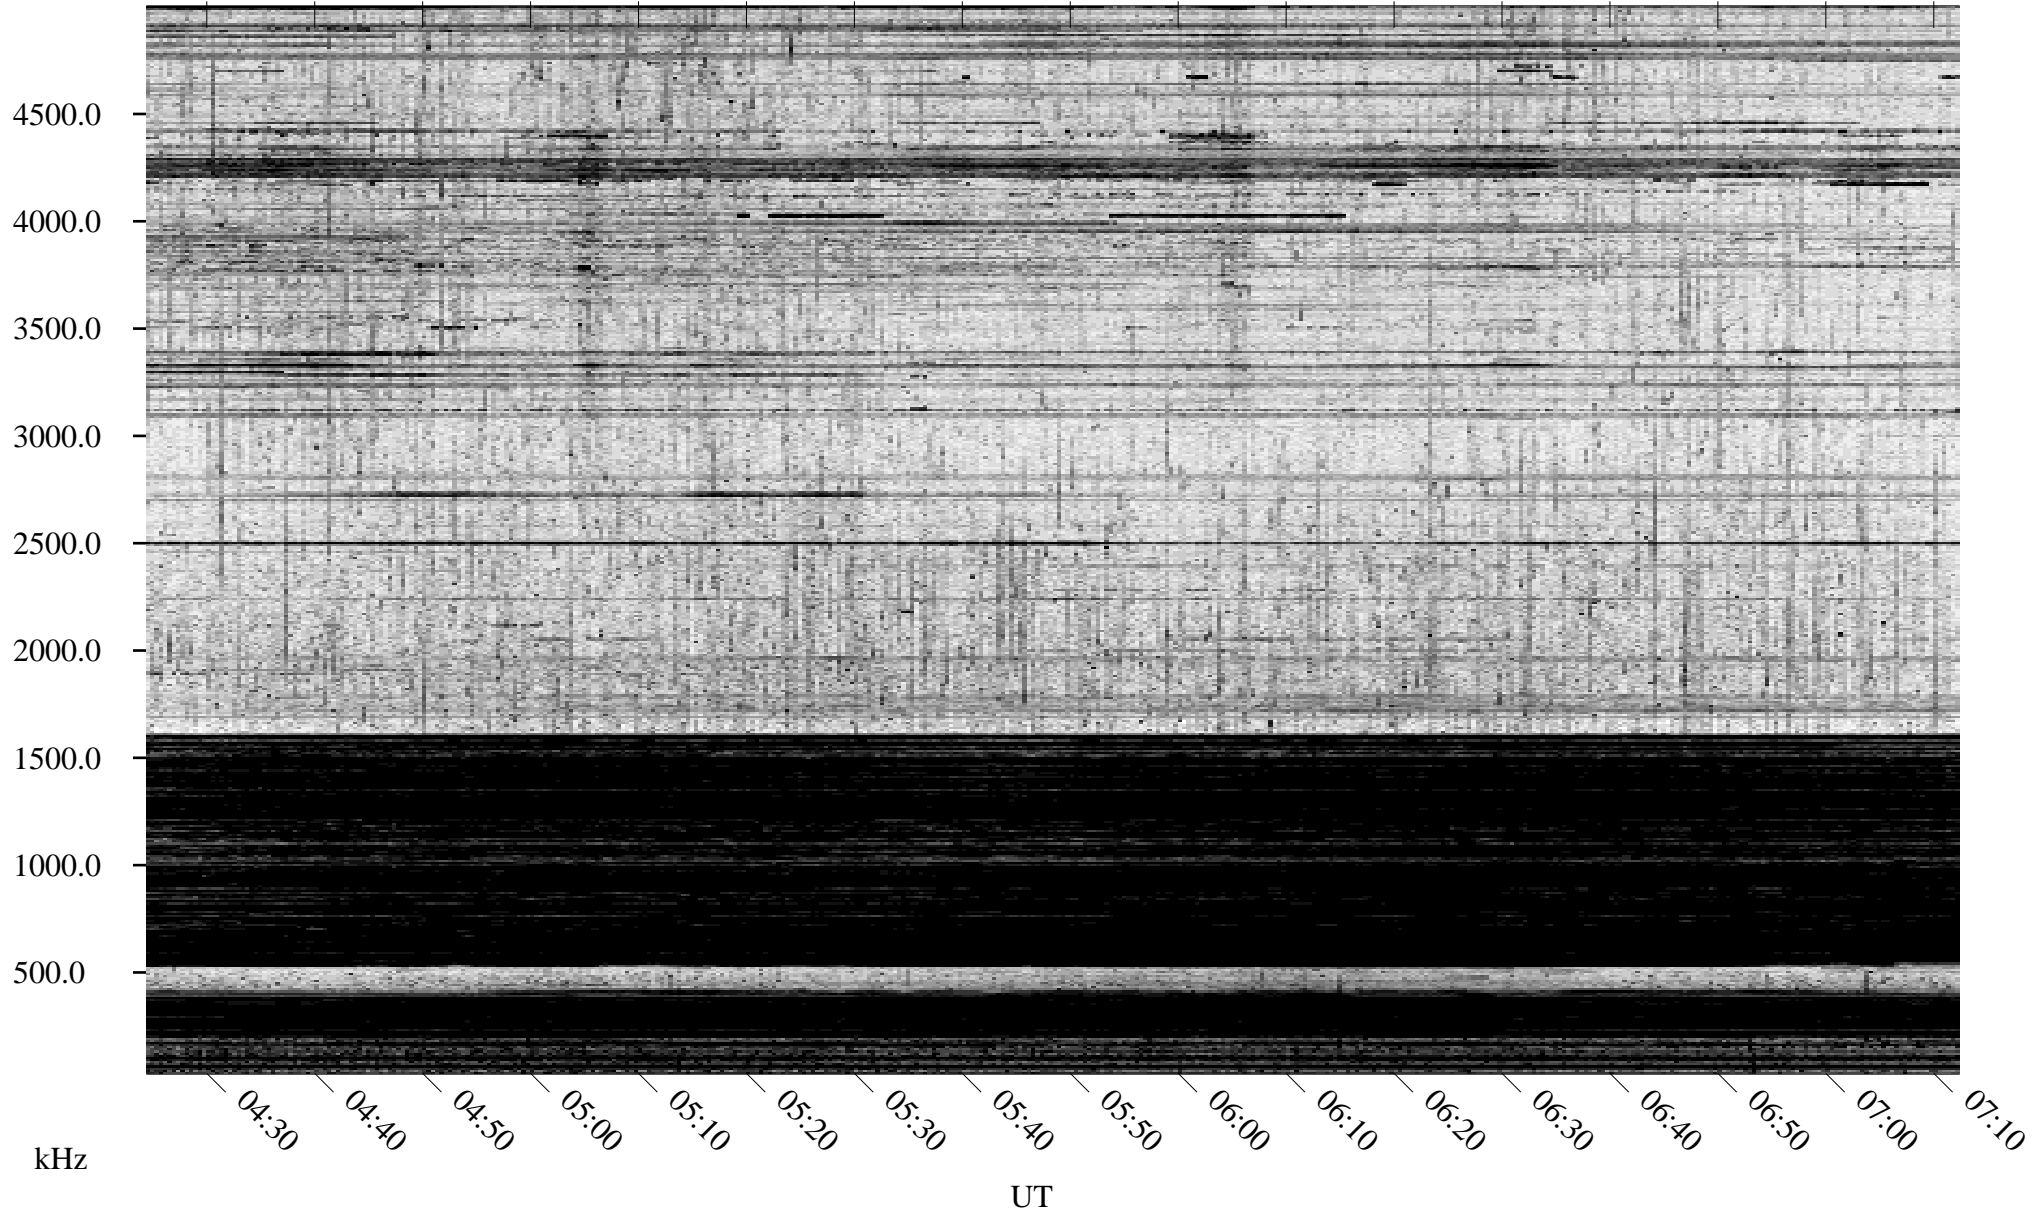

12/04/1994 Churchill, Manitoba

Linear Scale Black = 161 White = 15

ch94338l.r00m max_12

Page 1

12/04/1994 Churchill, Manitoba

Linear Scale Black = 161 White = 15

ch94338l.r00m max_12

Page 2

12/05/1994 Churchill, Manitoba

Linear Scale Black = 161 White = 15

ch94338l.r00m max_12

Page 3

12/05/1994 Churchill, Manitoba

Linear Scale Black = 161 White = 15

ch94338l.r00m max_12

Page 4

12/05/1994 Churchill, Manitoba

Linear Scale Black = 161 White = 15

ch94338l.r00m max_12

Page 5

12/05/1994 Churchill, Manitoba

Linear Scale Black = 161 White = 15

ch94338l.r00m max_12

Page 6

12/05/1994 Churchill, Manitoba

Linear Scale Black = 161 White = 15

ch94338l.r00m max_12

Page 7

12/05/1994 Churchill, Manitoba

Linear Scale Black = 161 White = 15

ch94338l.r00m max_12