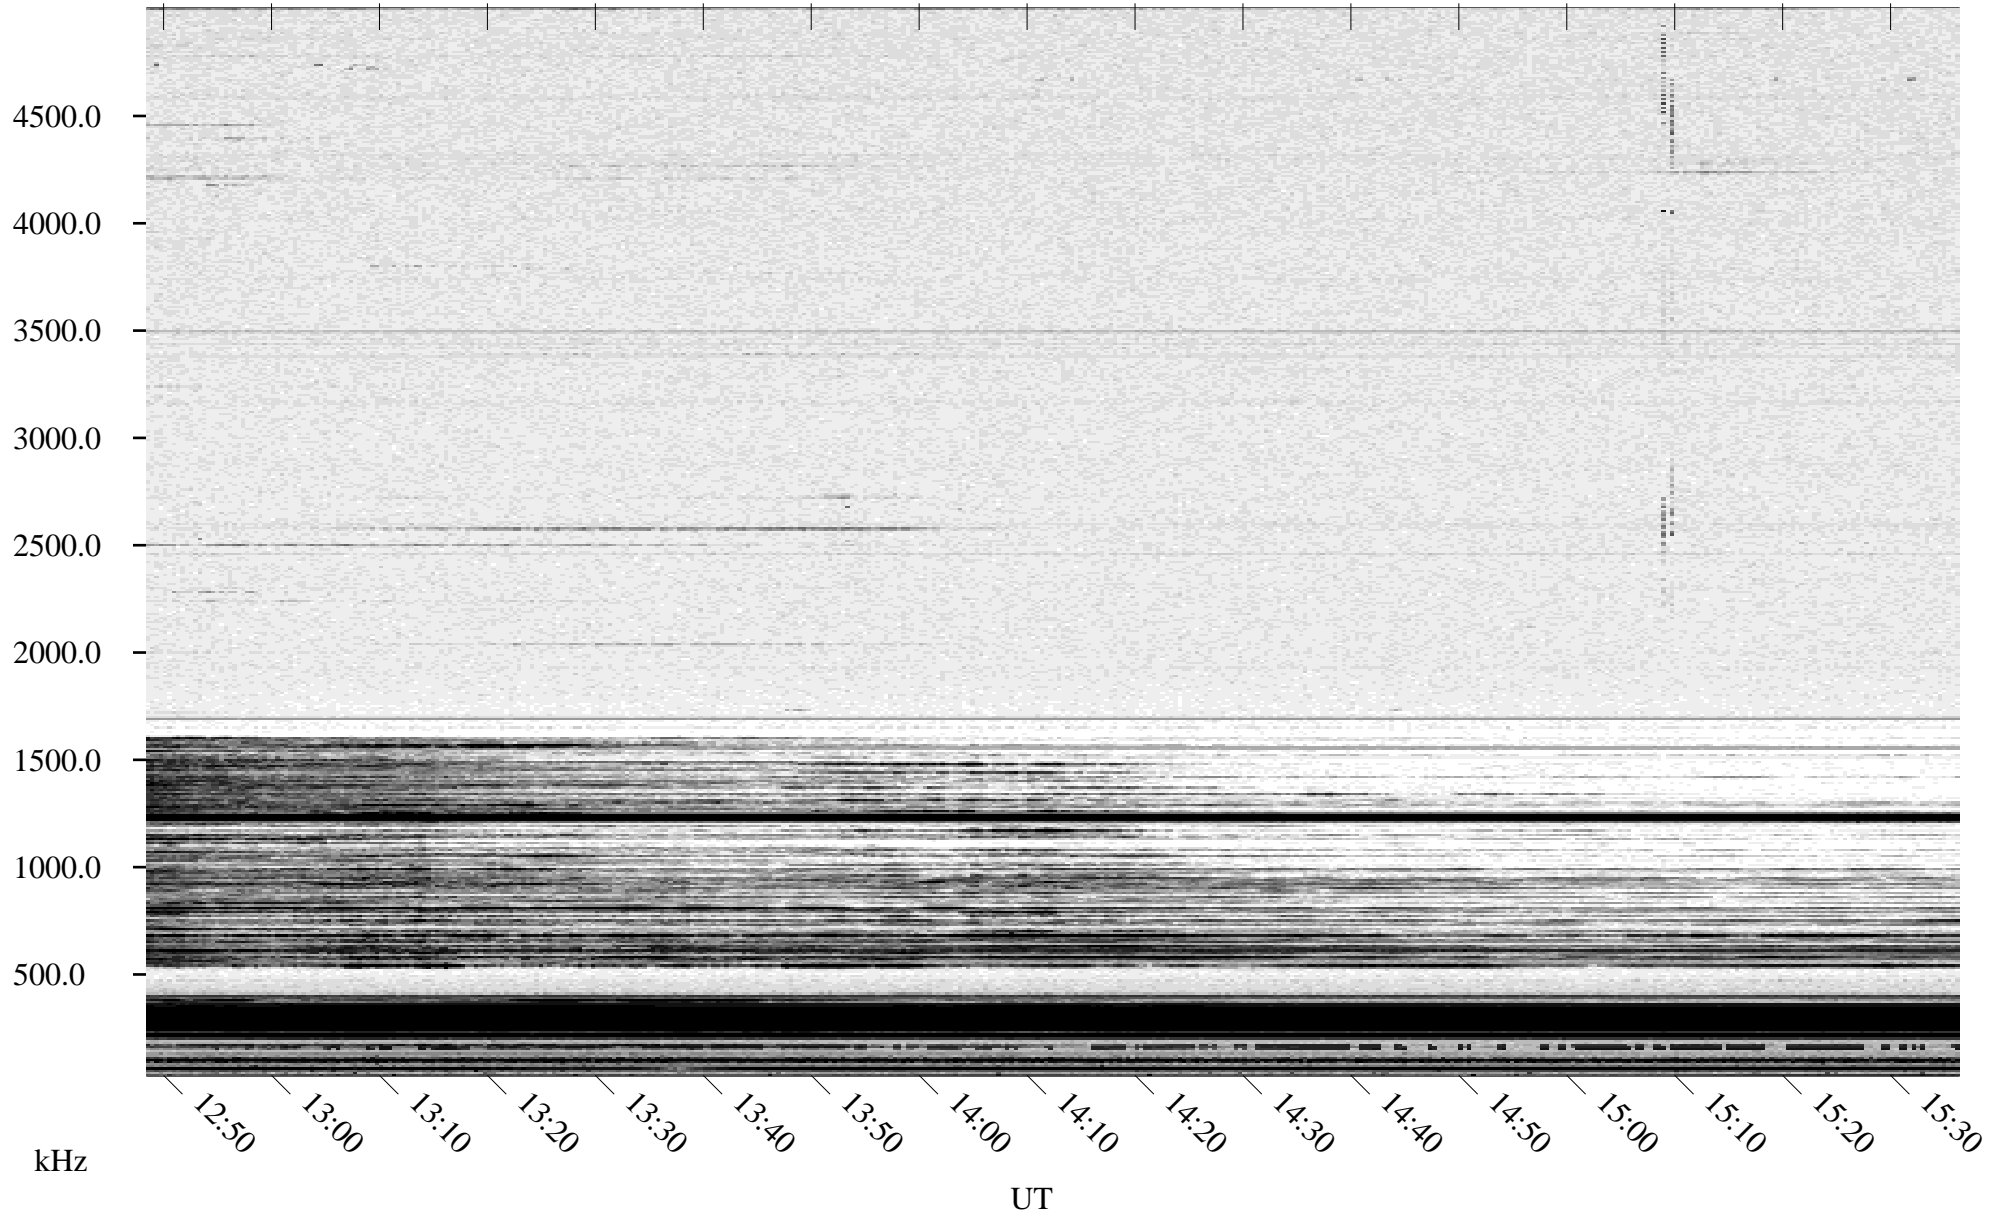

12/04/1994 Churchill, Manitoba

Linear Scale Black = 161 White = 15

ch94338l.r00m max_12

Page 1

12/04/1994 Churchill, Manitoba

Linear Scale Black = 161 White = 15

ch94338l.r00m max_12

Page 2

12/05/1994 Churchill, Manitoba

Linear Scale Black = 161 White = 15

ch94338l.r00m max_12

Page 3

12/05/1994 Churchill, Manitoba

Linear Scale Black = 161 White = 15

ch94338l.r00m max_12

Page 4

12/05/1994 Churchill, Manitoba

Linear Scale Black = 161 White = 15

ch94338l.r00m max_12

Page 5

12/05/1994 Churchill, Manitoba

Linear Scale Black = 161 White = 15

ch94338l.r00m max_12

Page 6

12/05/1994 Churchill, Manitoba

Linear Scale Black = 161 White = 15

ch94338l.r00m max_12

Page 7

12/05/1994 Churchill, Manitoba

Linear Scale Black = 161 White = 15

ch94338l.r00m max_12