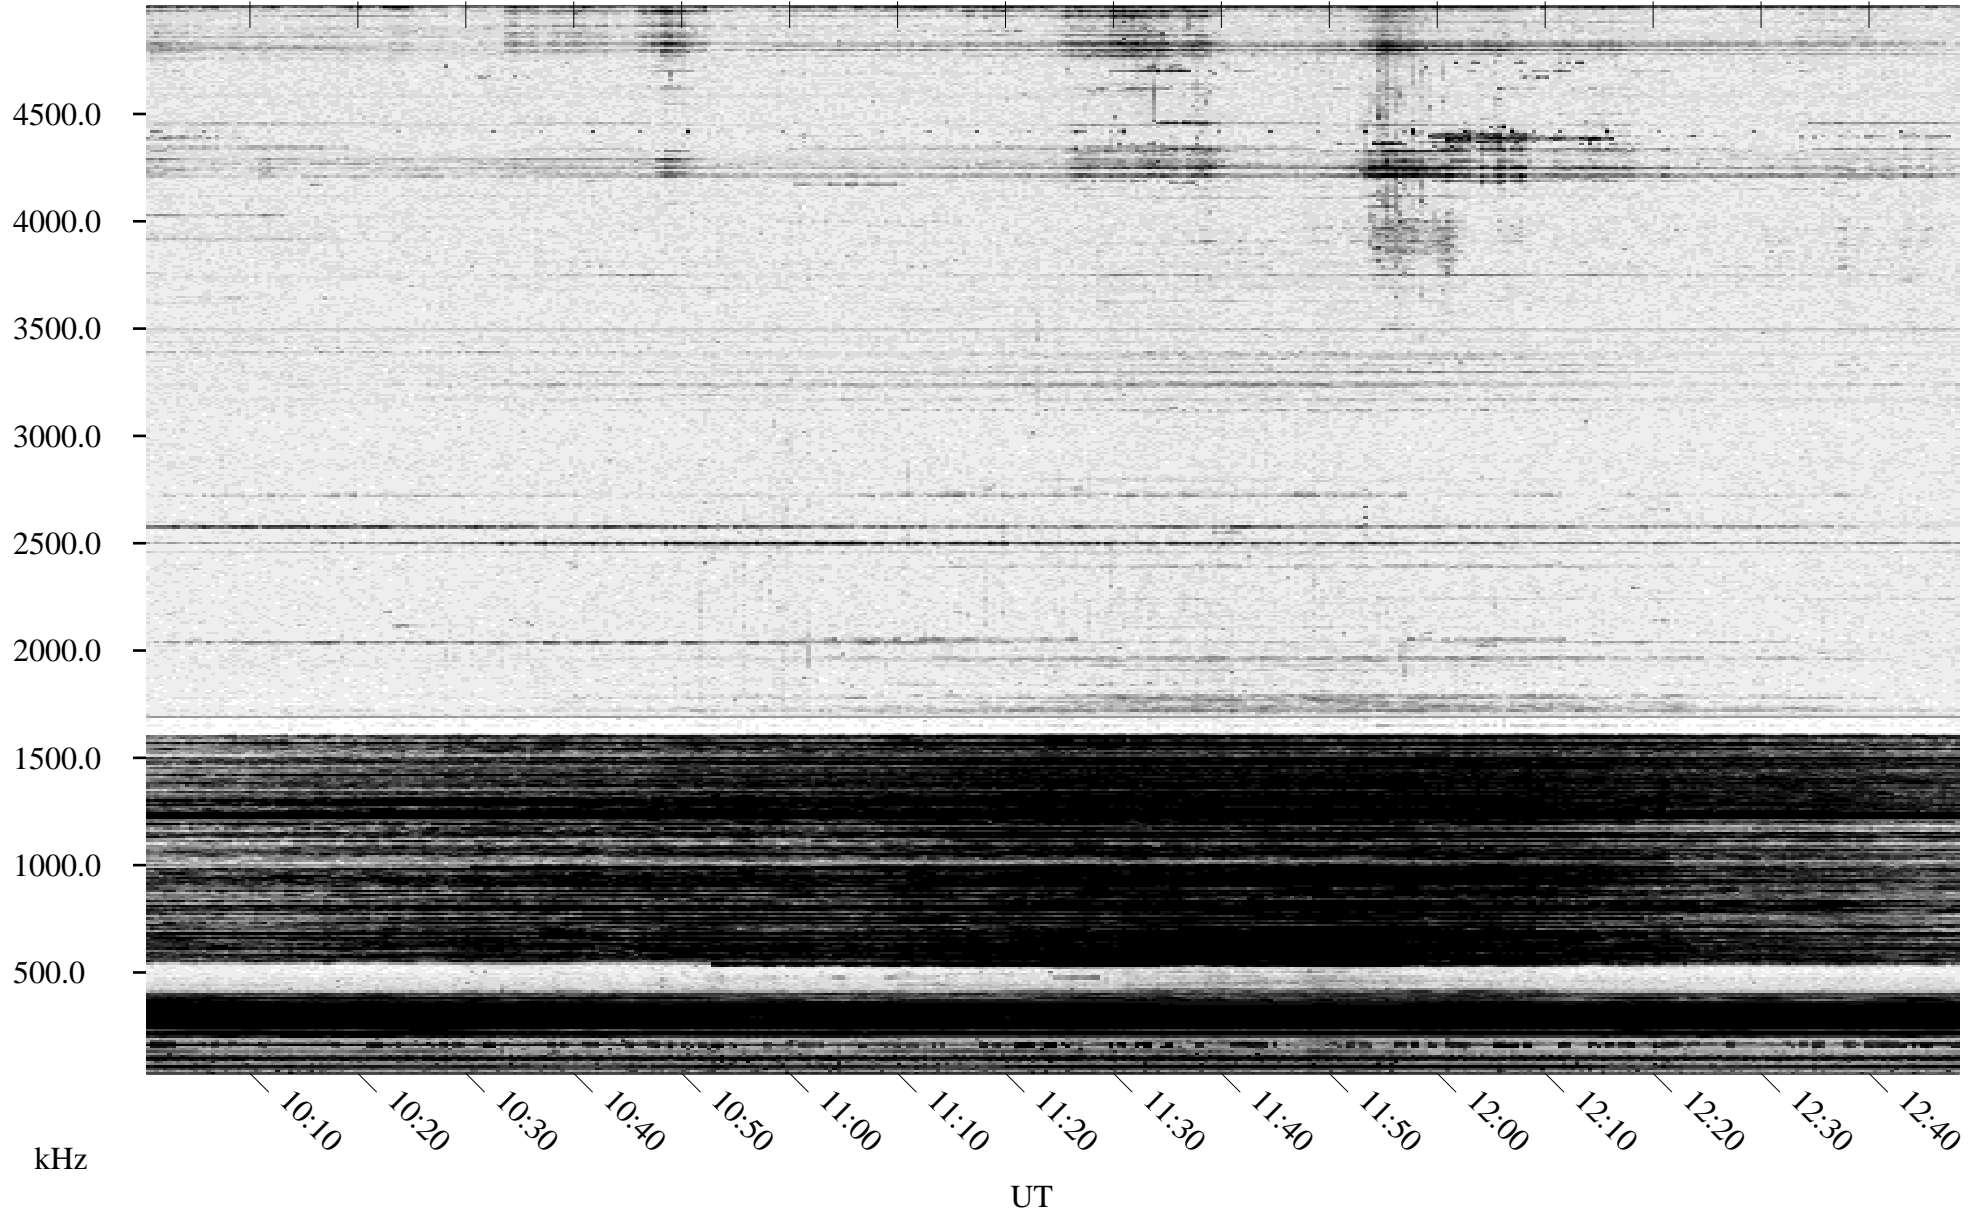

12/04/1994 Churchill, Manitoba

Linear Scale Black = 161 White = 15

ch94338l.r00m max_12

Page 1

12/04/1994 Churchill, Manitoba

Linear Scale Black = 161 White = 15

ch94338l.r00m max_12

Page 2

12/05/1994 Churchill, Manitoba

Linear Scale Black = 161 White = 15

ch94338l.r00m max_12

Page 3

12/05/1994 Churchill, Manitoba

Linear Scale Black = 161 White = 15

ch94338l.r00m max_12

Page 4

12/05/1994 Churchill, Manitoba

Linear Scale Black = 161 White = 15

ch94338l.r00m max_12

Page 5

12/05/1994 Churchill, Manitoba

Linear Scale Black = 161 White = 15

ch94338l.r00m max_12

Page 6

12/05/1994 Churchill, Manitoba

Linear Scale Black = 161 White = 15

ch94338l.r00m max_12

Page 7

12/05/1994 Churchill, Manitoba

Linear Scale Black = 161 White = 15

ch94338l.r00m max_12