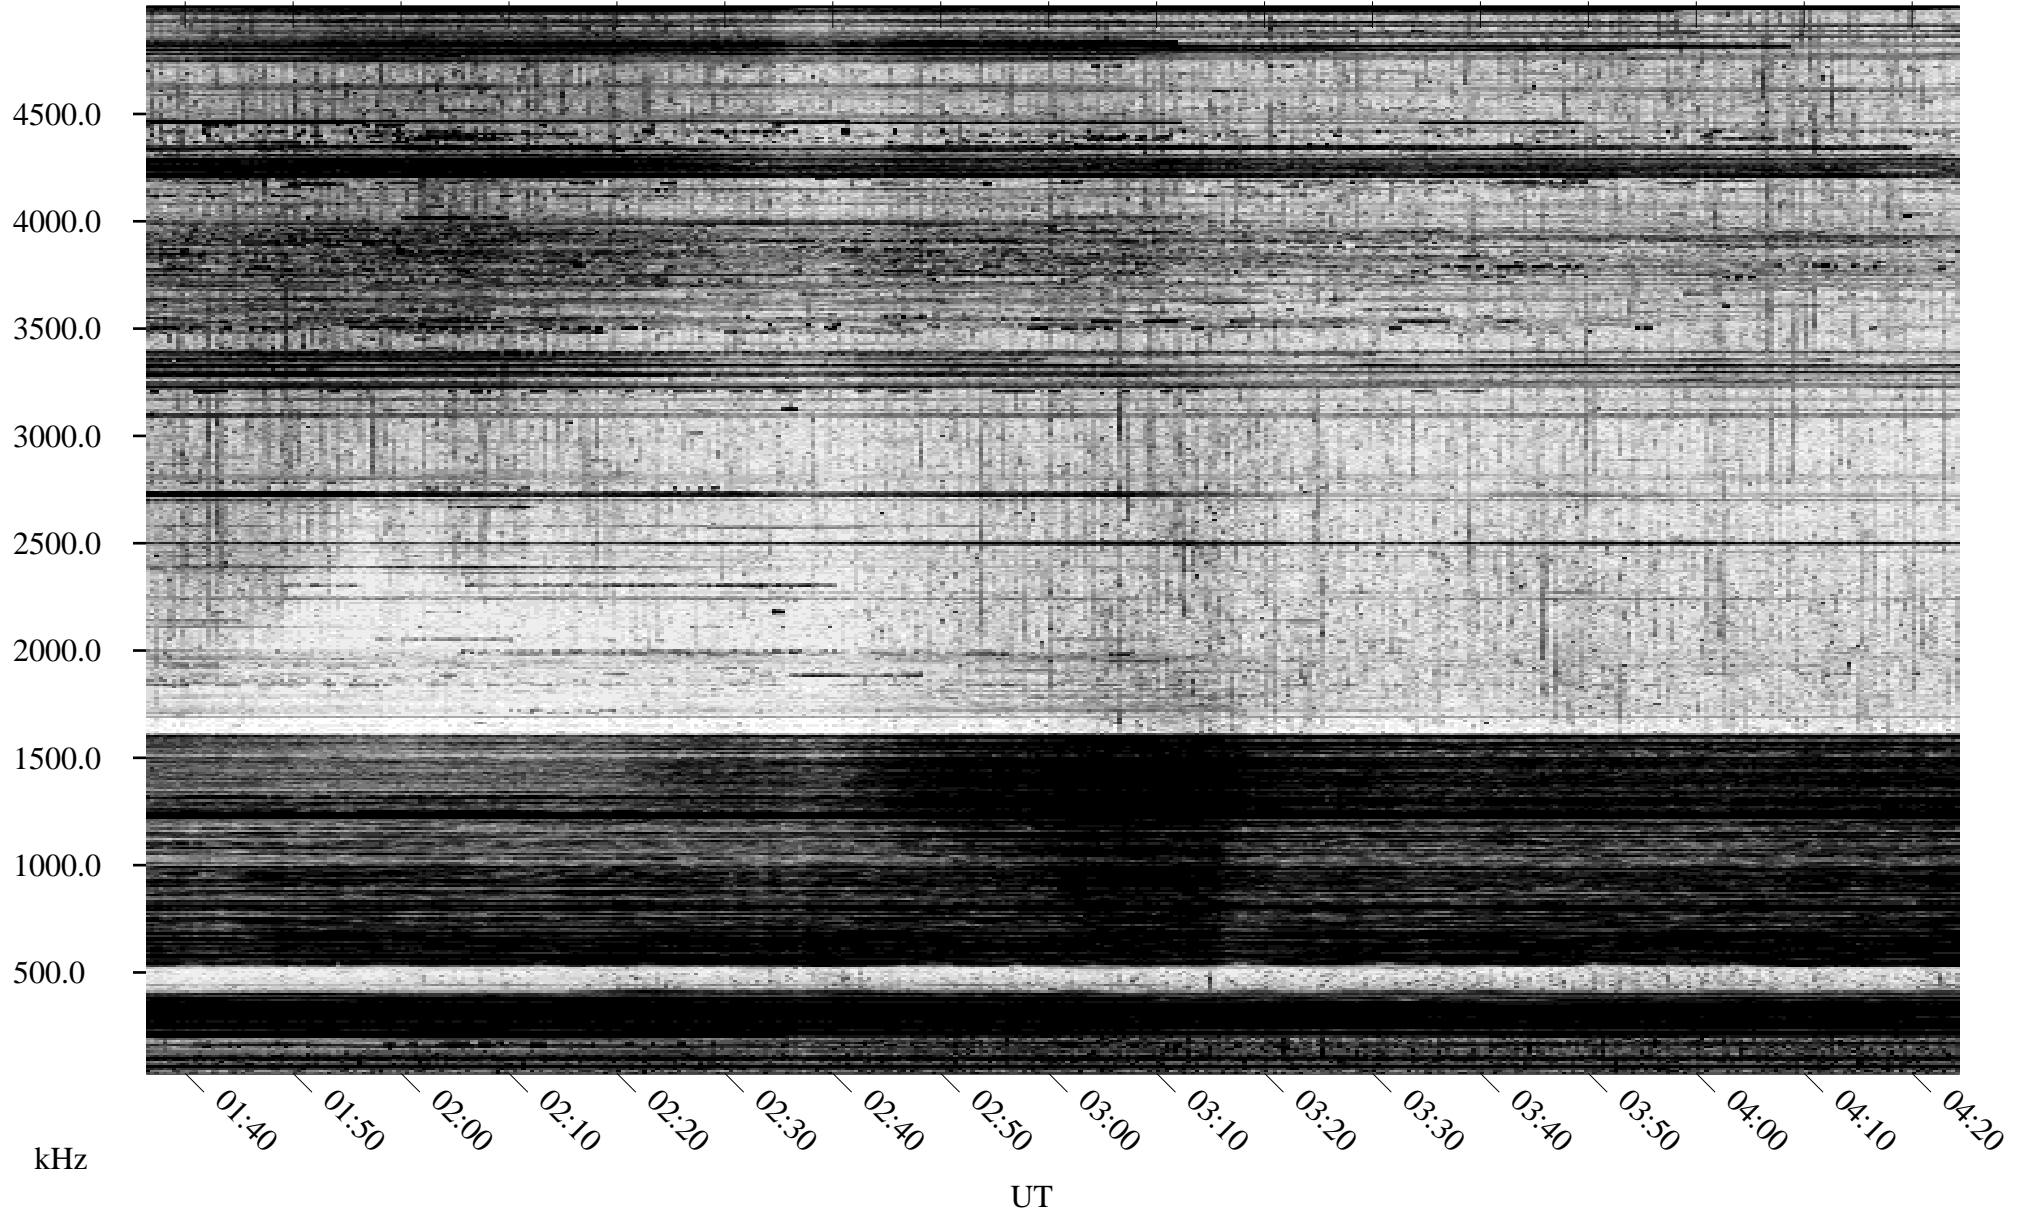

12/04/1994 Churchill, Manitoba

Linear Scale Black = 161 White = 15

ch94338l.r00m max_12

Page 1

12/04/1994 Churchill, Manitoba

Linear Scale Black = 161 White = 15

ch94338l.r00m max_12

Page 2

12/05/1994 Churchill, Manitoba

Linear Scale Black = 161 White = 15

ch94338l.r00m max_12

Page 3

12/05/1994 Churchill, Manitoba

Linear Scale Black = 161 White = 15

ch94338l.r00m max_12

Page 4

12/05/1994 Churchill, Manitoba

Linear Scale Black = 161 White = 15

ch94338l.r00m max_12

Page 5

12/05/1994 Churchill, Manitoba

Linear Scale Black = 161 White = 15

ch94338l.r00m max_12

Page 6

12/05/1994 Churchill, Manitoba

Linear Scale Black = 161 White = 15

ch94338l.r00m max_12

Page 7

12/05/1994 Churchill, Manitoba

Linear Scale Black = 161 White = 15

ch94338l.r00m max_12