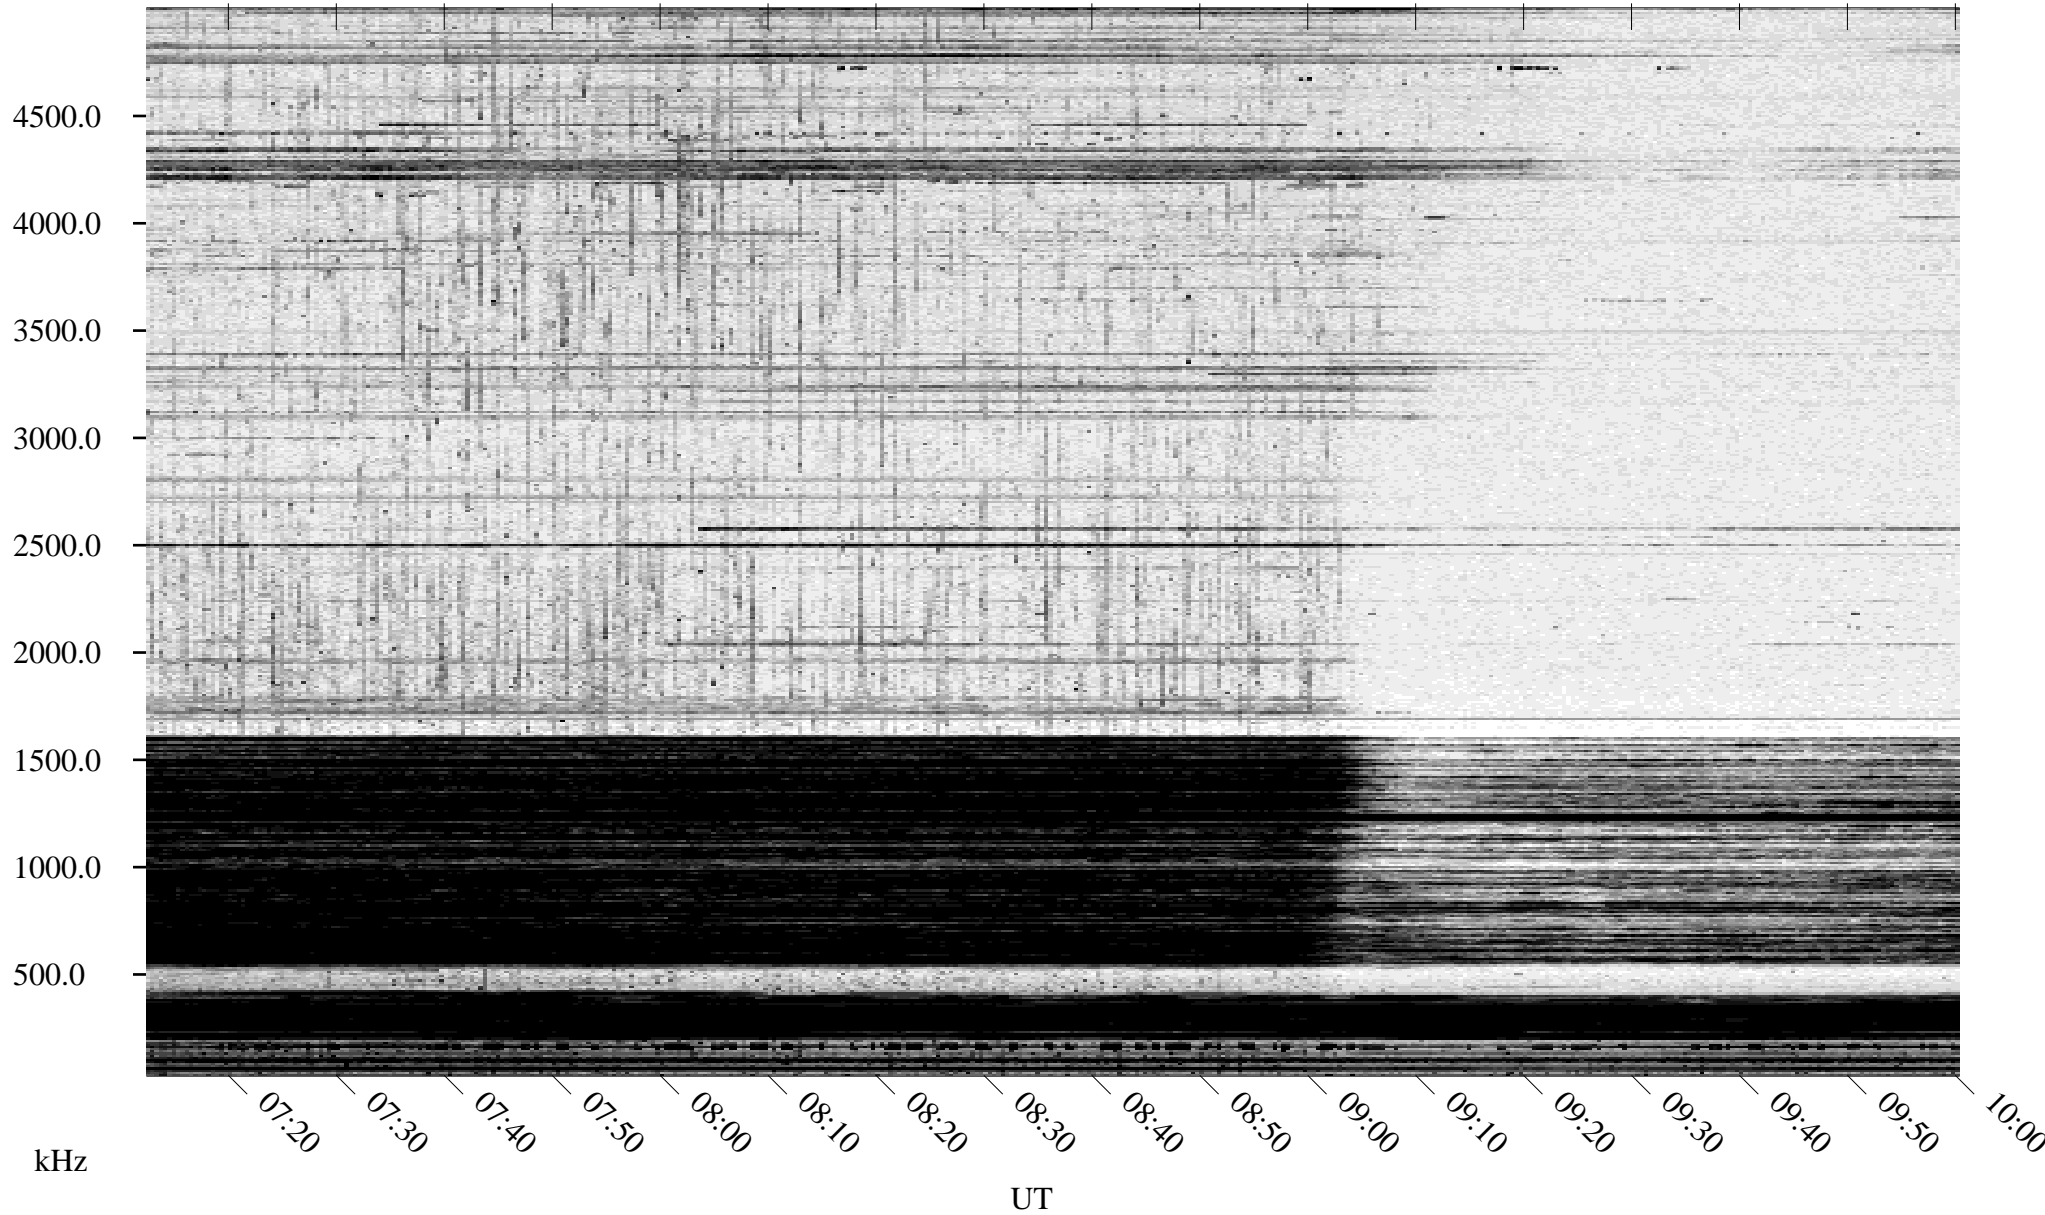

12/04/1994 Churchill, Manitoba

Linear Scale Black = 161 White = 15

ch94338l.r00m max_12

Page 1

12/04/1994 Churchill, Manitoba

Linear Scale Black = 161 White = 15

ch94338l.r00m max_12

Page 2

12/05/1994 Churchill, Manitoba

Linear Scale Black = 161 White = 15

ch94338l.r00m max_12

Page 3

12/05/1994 Churchill, Manitoba

Linear Scale Black = 161 White = 15

ch94338l.r00m max_12

Page 4

12/05/1994 Churchill, Manitoba

Linear Scale Black = 161 White = 15

ch94338l.r00m max_12

Page 5

12/05/1994 Churchill, Manitoba

Linear Scale Black = 161 White = 15

ch94338l.r00m max_12

Page 6

12/05/1994 Churchill, Manitoba

Linear Scale Black = 161 White = 15

ch94338l.r00m max_12

Page 7

12/05/1994 Churchill, Manitoba

Linear Scale Black = 161 White = 15

ch94338l.r00m max_12