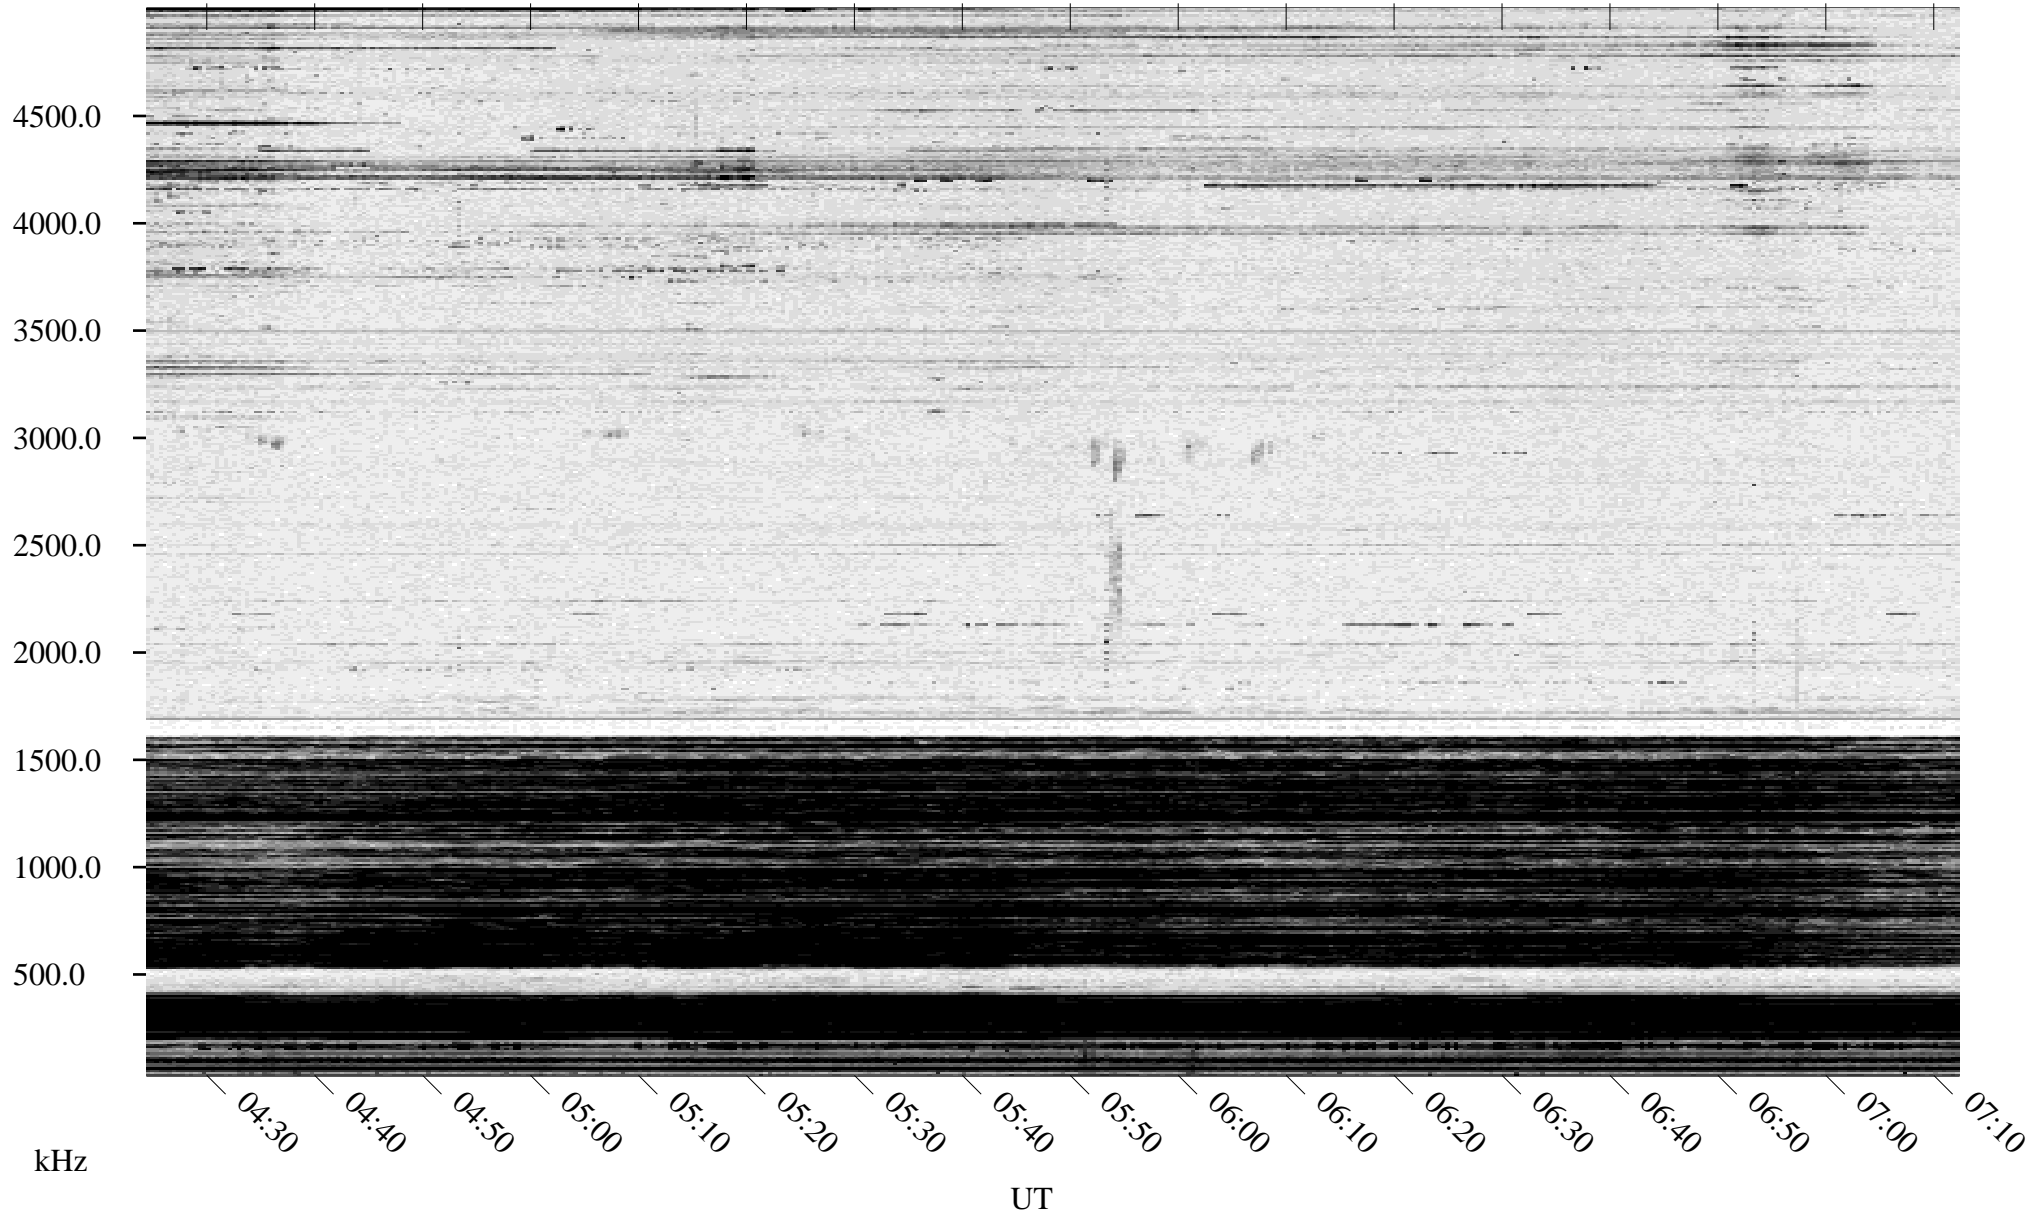

12/06/1994 Churchill, Manitoba

Linear Scale Black = 161 White = 15

ch94340l.r00m max_12

Page 1

12/06/1994 Churchill, Manitoba

Linear Scale Black = 161 White = 15

ch94340l.r00m max_12

Page 2

12/07/1994 Churchill, Manitoba

Linear Scale Black = 161 White = 15

ch94340l.r00m max_12

Page 3

12/07/1994 Churchill, Manitoba

Linear Scale Black = 161 White = 15

ch94340l.r00m max_12

Page 4

12/07/1994 Churchill, Manitoba

Linear Scale Black = 161 White = 15

ch94340l.r00m max_12

Page 5

12/07/1994 Churchill, Manitoba

Linear Scale Black = 161 White = 15

ch94340l.r00m max_12

Page 6

12/07/1994 Churchill, Manitoba

Linear Scale Black = 161 White = 15

ch94340l.r00m max_12

Page 7

12/07/1994 Churchill, Manitoba

Linear Scale Black = 161 White = 15

ch94340l.r00m max_12