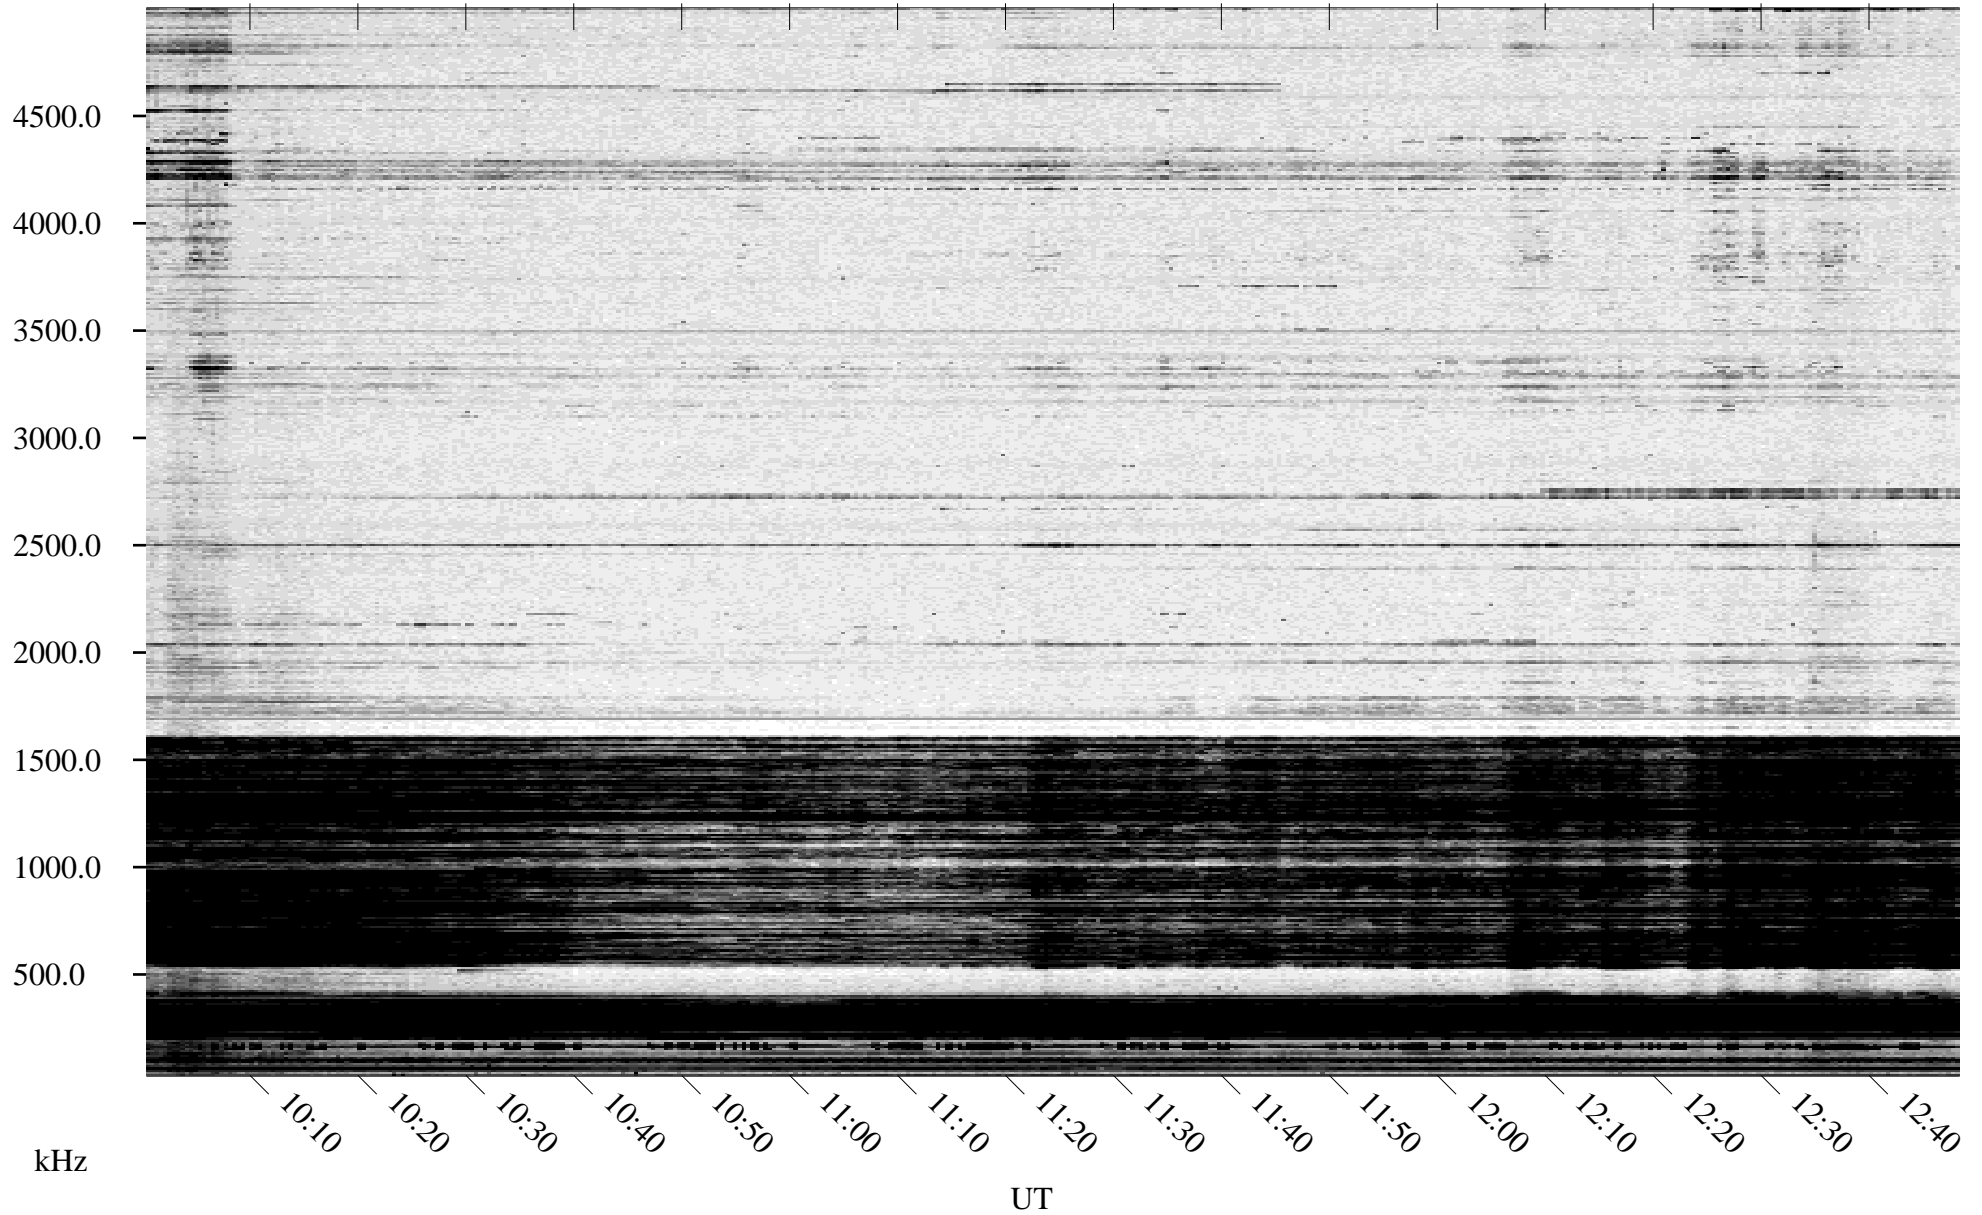

12/06/1994 Churchill, Manitoba

Linear Scale Black = 161 White = 15

ch94340l.r00m max_12

Page 1

12/06/1994 Churchill, Manitoba

Linear Scale Black = 161 White = 15

ch94340l.r00m max_12

Page 2

12/07/1994 Churchill, Manitoba

Linear Scale Black = 161 White = 15

ch94340l.r00m max_12

Page 3

12/07/1994 Churchill, Manitoba

Linear Scale Black = 161 White = 15

ch94340l.r00m max_12

Page 4

12/07/1994 Churchill, Manitoba

Linear Scale Black = 161 White = 15

ch94340l.r00m max_12

Page 5

12/07/1994 Churchill, Manitoba

Linear Scale Black = 161 White = 15

ch94340l.r00m max_12

Page 6

12/07/1994 Churchill, Manitoba

Linear Scale Black = 161 White = 15

ch94340l.r00m max_12

Page 7

12/07/1994 Churchill, Manitoba

Linear Scale Black = 161 White = 15

ch94340l.r00m max_12