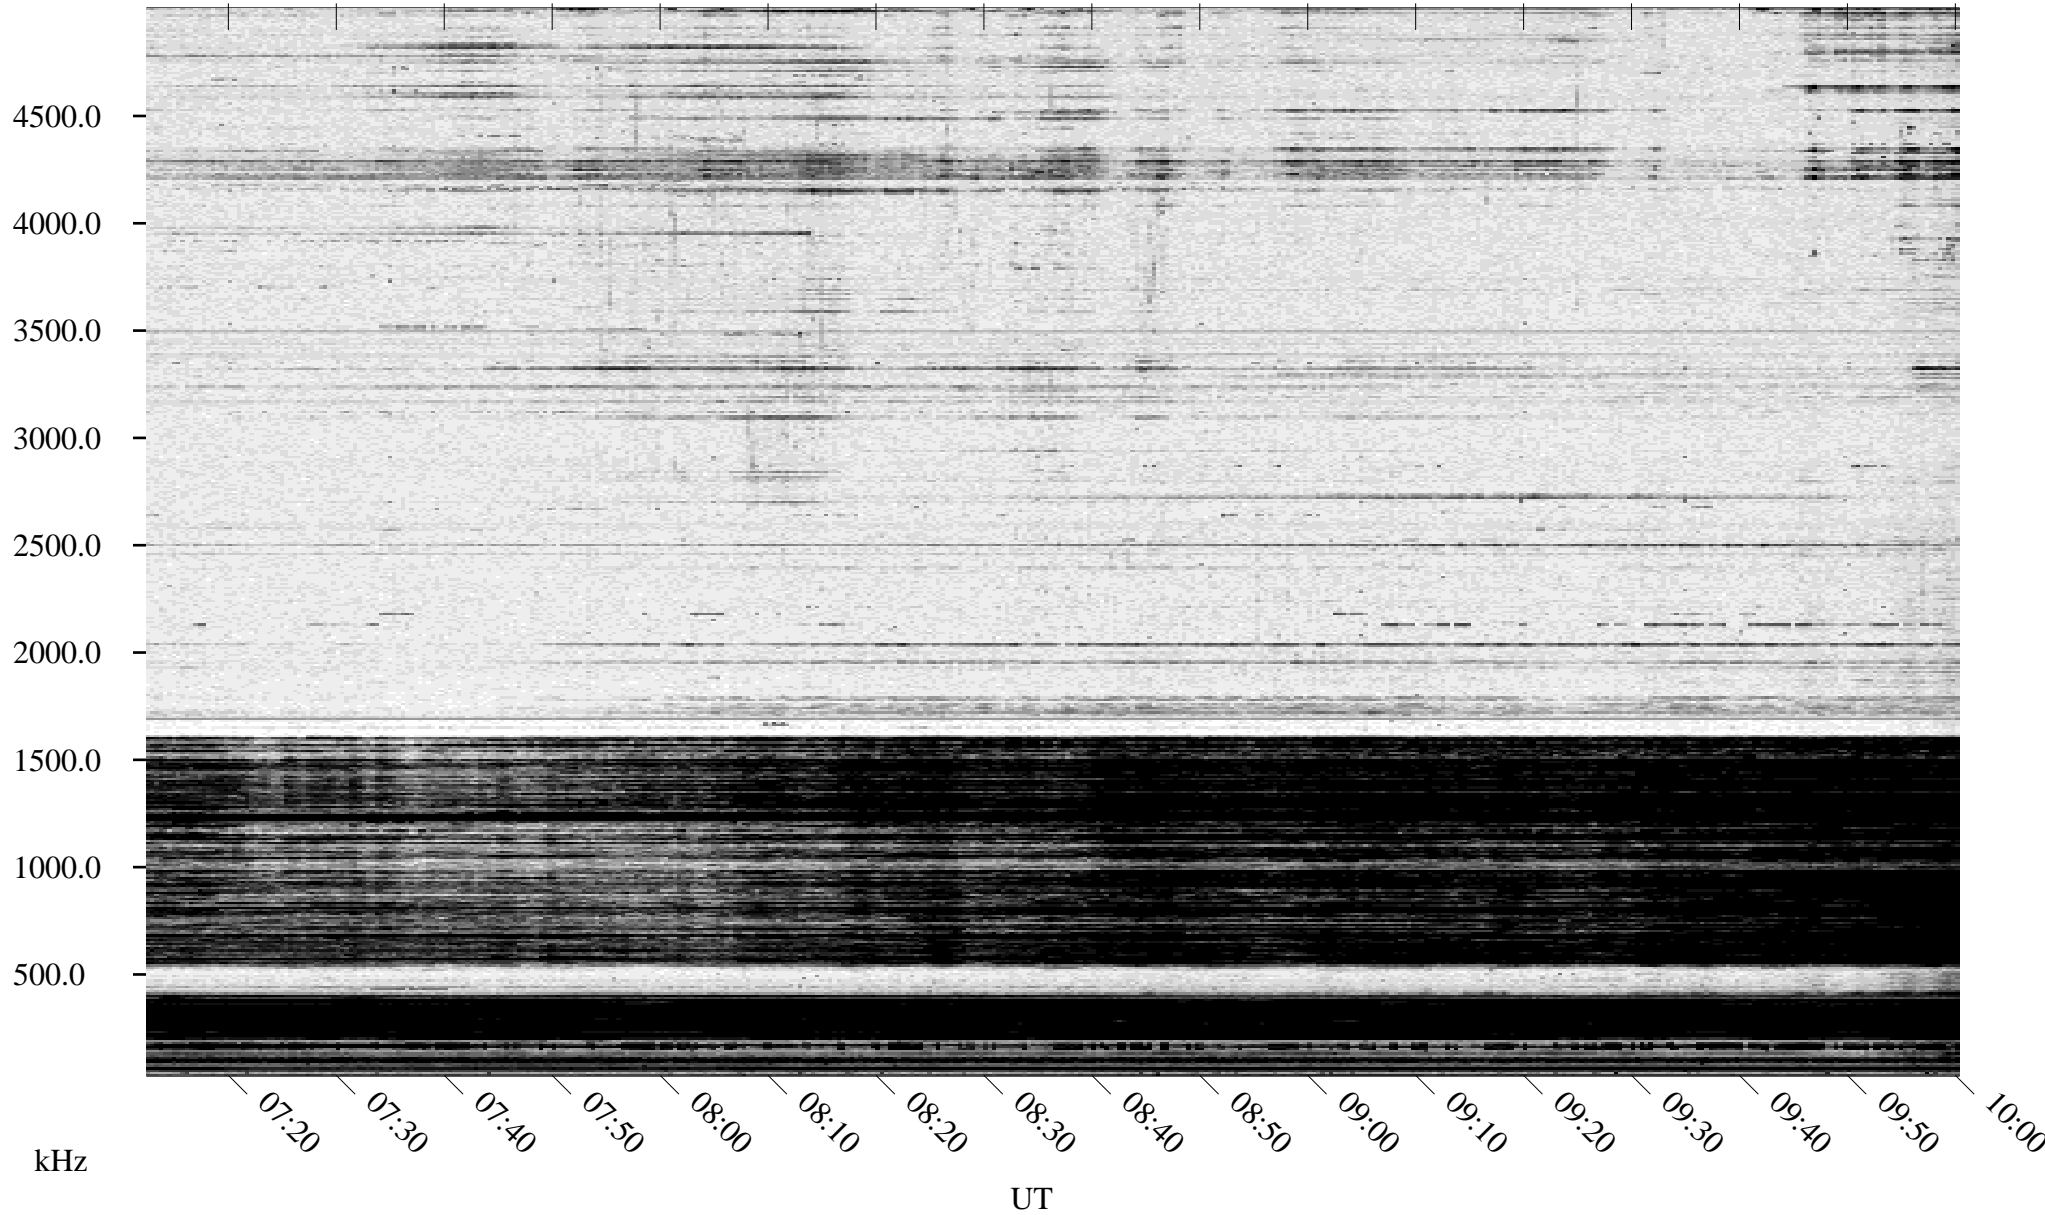

12/06/1994 Churchill, Manitoba

Linear Scale Black = 161 White = 15

ch94340l.r00m max_12

Page 1

12/06/1994 Churchill, Manitoba

Linear Scale Black = 161 White = 15

ch94340l.r00m max_12

Page 2

12/07/1994 Churchill, Manitoba

Linear Scale Black = 161 White = 15

ch94340l.r00m max_12

Page 3

12/07/1994 Churchill, Manitoba

Linear Scale Black = 161 White = 15

ch94340l.r00m max_12

Page 4

12/07/1994 Churchill, Manitoba

Linear Scale Black = 161 White = 15

ch94340l.r00m max_12

Page 5

12/07/1994 Churchill, Manitoba

Linear Scale Black = 161 White = 15

ch94340l.r00m max_12

Page 6

12/07/1994 Churchill, Manitoba

Linear Scale Black = 161 White = 15

ch94340l.r00m max_12

Page 7

12/07/1994 Churchill, Manitoba

Linear Scale Black = 161 White = 15

ch94340l.r00m max_12