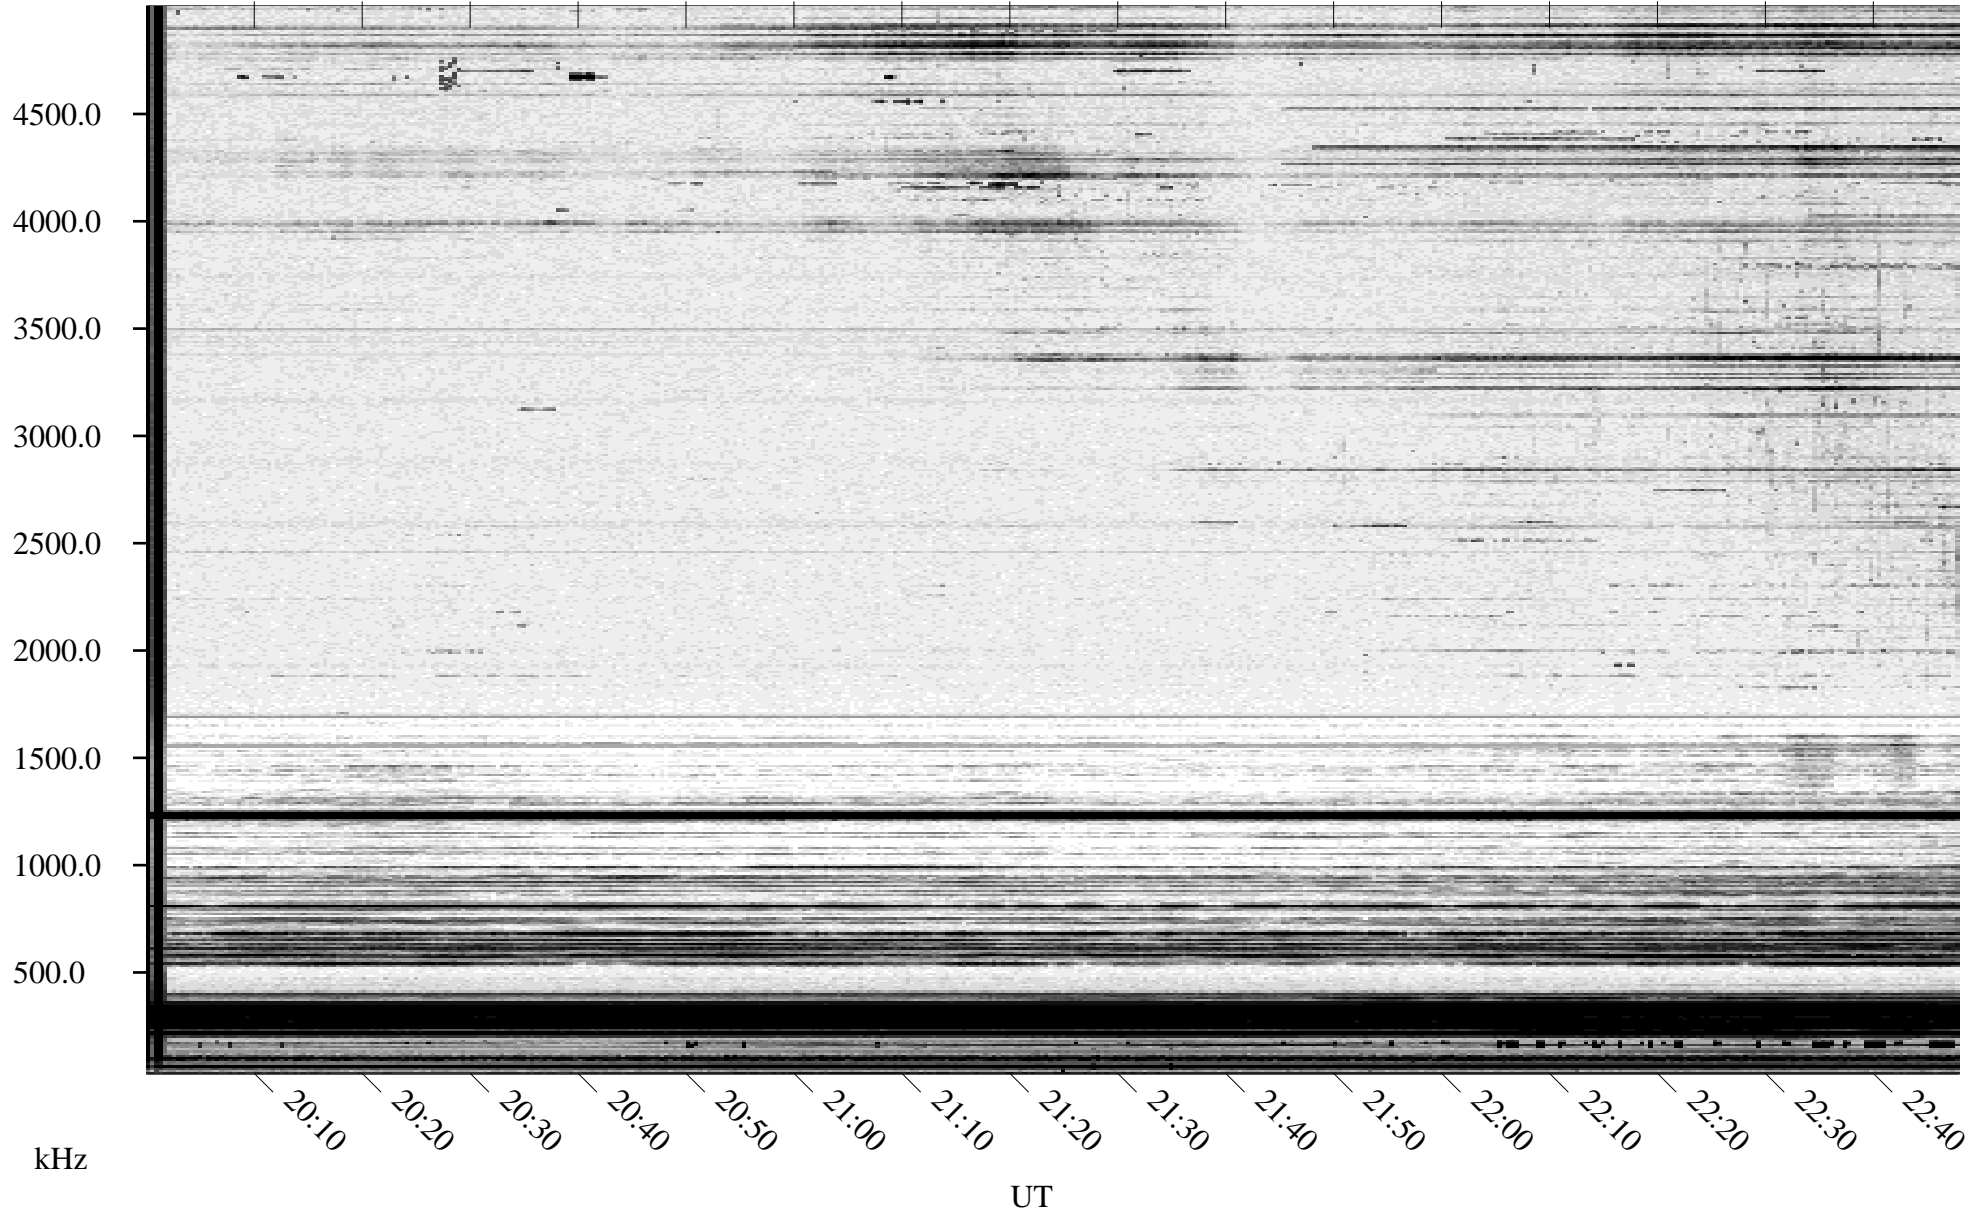

12/06/1994 Churchill, Manitoba

Linear Scale Black = 161 White = 15

ch94340l.r00m max_12

Page 1

12/06/1994 Churchill, Manitoba

Linear Scale Black = 161 White = 15

ch94340l.r00m max_12

Page 2

12/07/1994 Churchill, Manitoba

Linear Scale Black = 161 White = 15

ch94340l.r00m max_12

Page 3

12/07/1994 Churchill, Manitoba

Linear Scale Black = 161 White = 15

ch94340l.r00m max_12

Page 4

12/07/1994 Churchill, Manitoba

Linear Scale Black = 161 White = 15

ch94340l.r00m max_12

Page 5

12/07/1994 Churchill, Manitoba

Linear Scale Black = 161 White = 15

ch94340l.r00m max_12

Page 6

12/07/1994 Churchill, Manitoba

Linear Scale Black = 161 White = 15

ch94340l.r00m max_12

Page 7

12/07/1994 Churchill, Manitoba

Linear Scale Black = 161 White = 15

ch94340l.r00m max_12