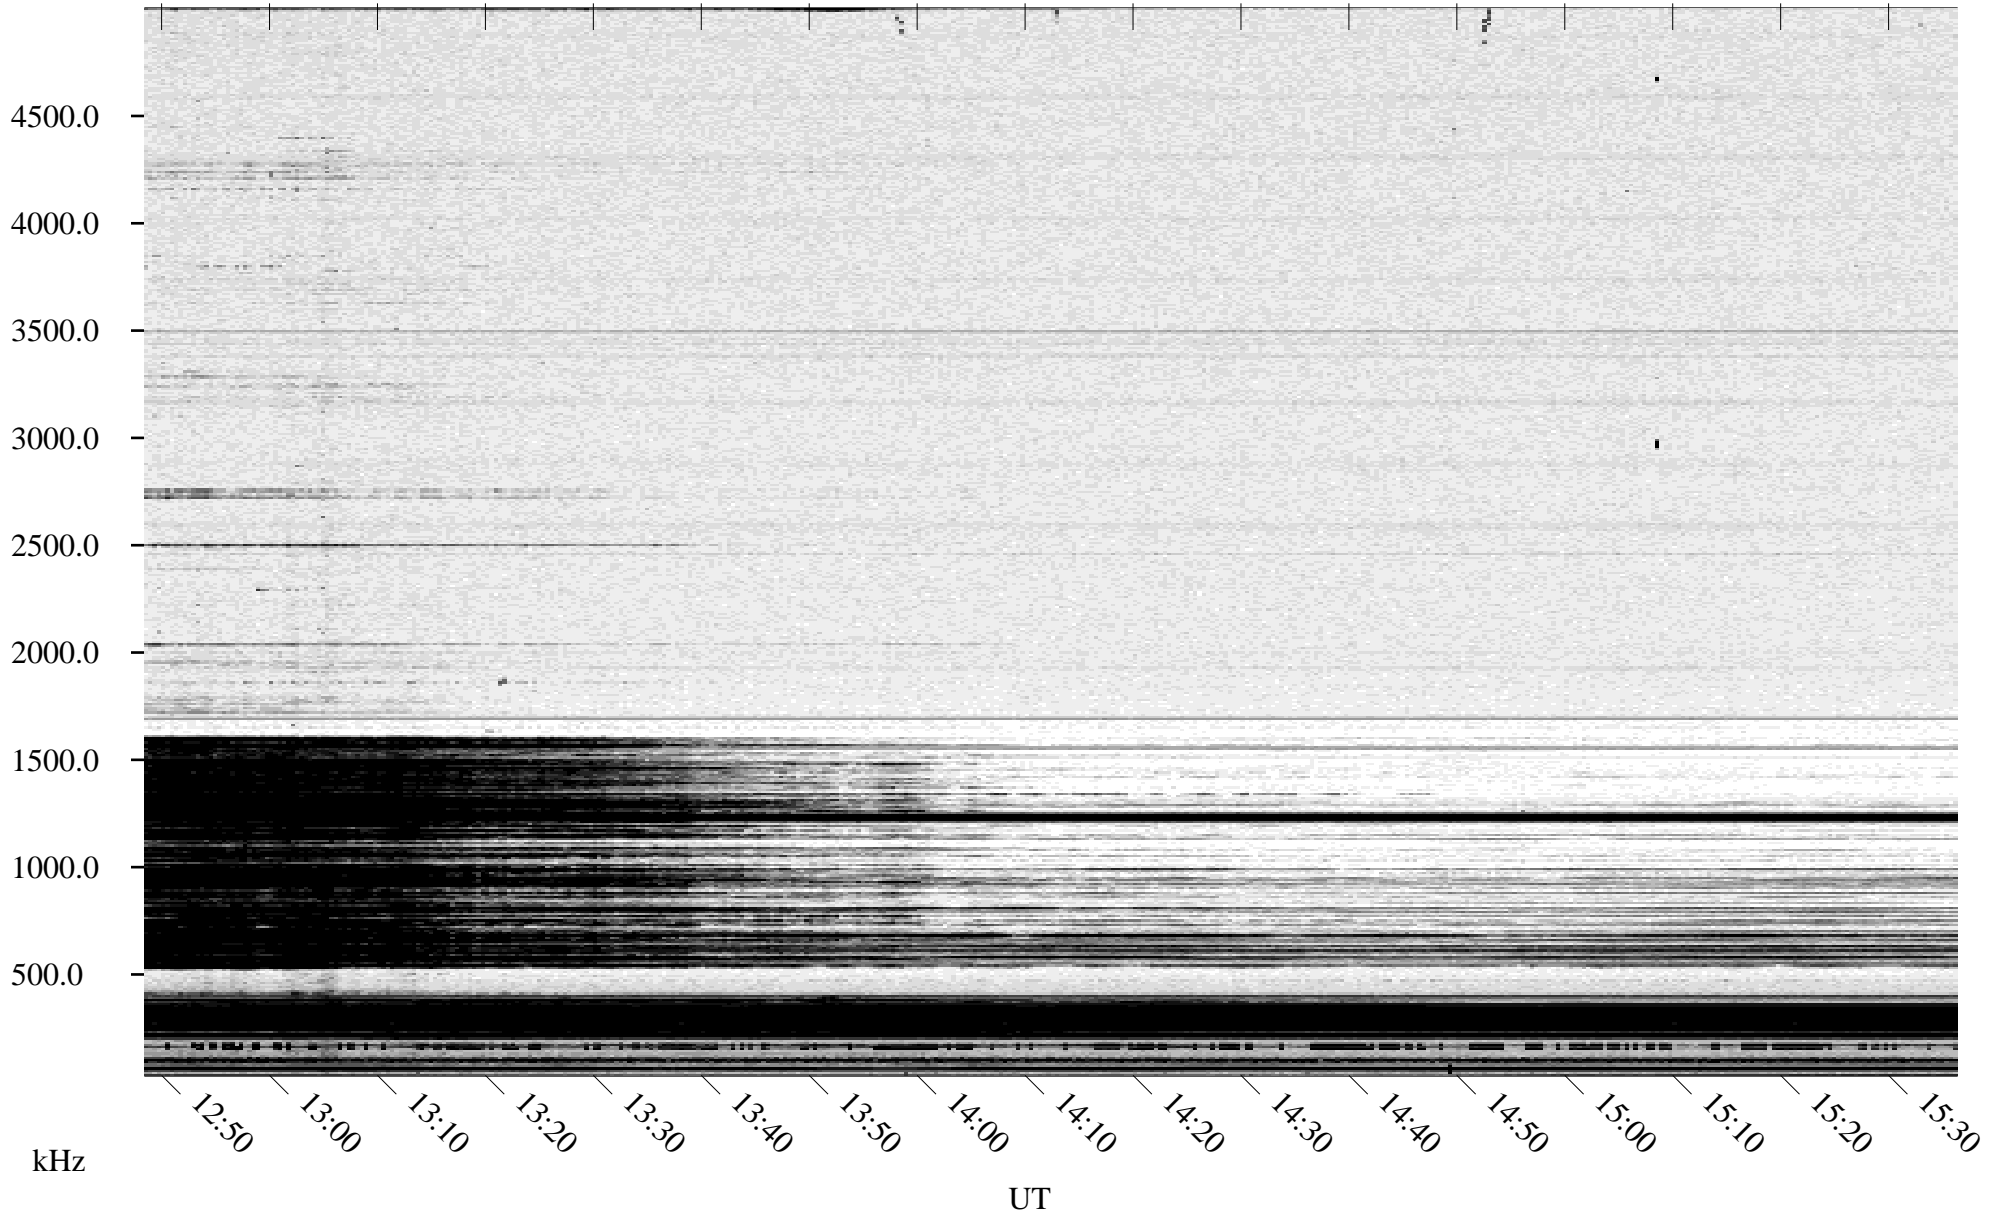

12/06/1994 Churchill, Manitoba

Linear Scale Black = 161 White = 15

ch94340l.r00m max_12

Page 1

12/06/1994 Churchill, Manitoba

Linear Scale Black = 161 White = 15

ch94340l.r00m max_12

Page 2

12/07/1994 Churchill, Manitoba

Linear Scale Black = 161 White = 15

ch94340l.r00m max_12

Page 3

12/07/1994 Churchill, Manitoba

Linear Scale Black = 161 White = 15

ch94340l.r00m max_12

Page 4

12/07/1994 Churchill, Manitoba

Linear Scale Black = 161 White = 15

ch94340l.r00m max_12

Page 5

12/07/1994 Churchill, Manitoba

Linear Scale Black = 161 White = 15

ch94340l.r00m max_12

Page 6

12/07/1994 Churchill, Manitoba

Linear Scale Black = 161 White = 15

ch94340l.r00m max_12

Page 7

12/07/1994 Churchill, Manitoba

Linear Scale Black = 161 White = 15

ch94340l.r00m max_12