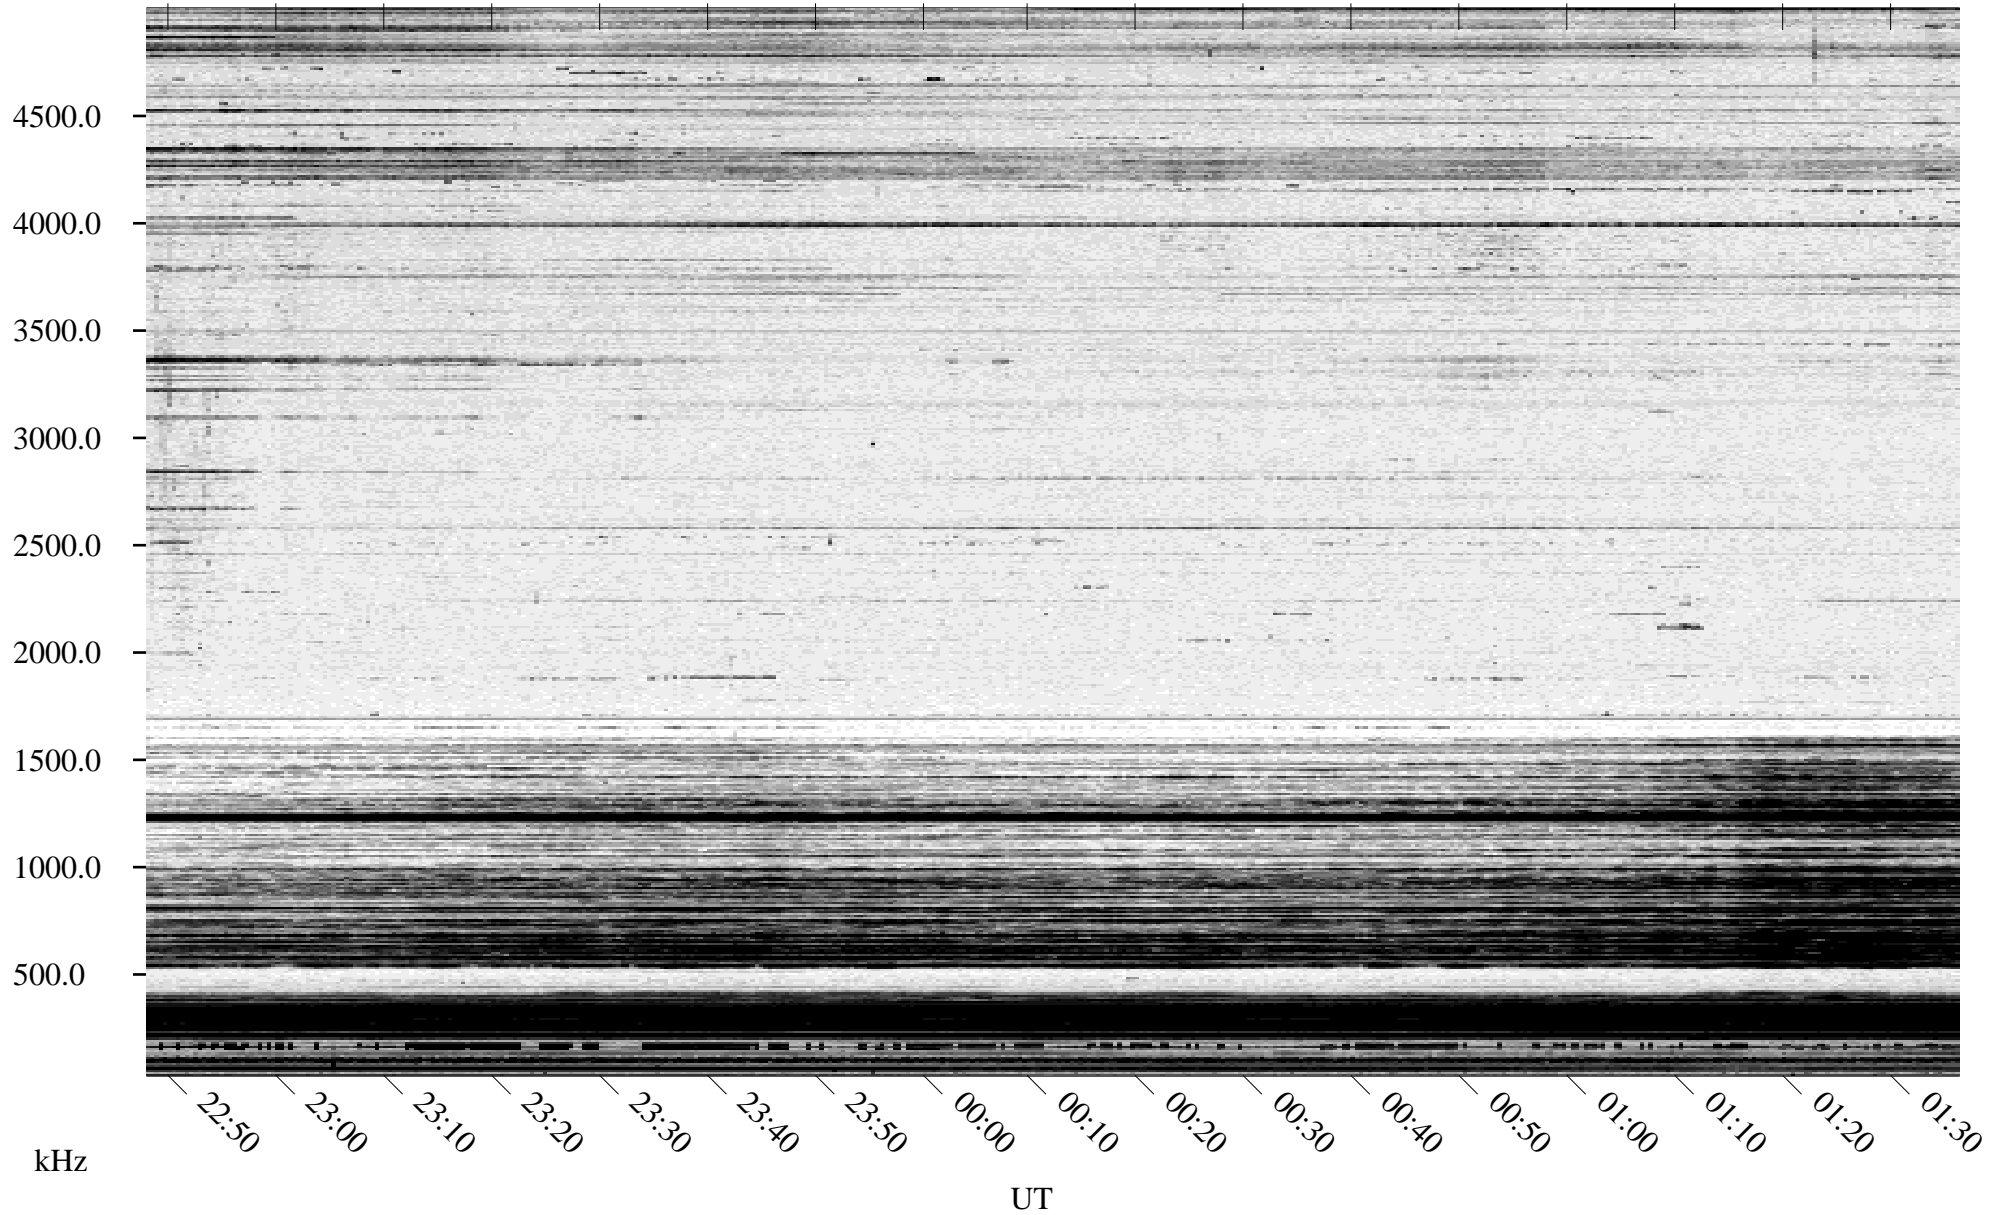

12/06/1994 Churchill, Manitoba

Linear Scale Black = 161 White = 15

ch94340l.r00m max_12

Page 1

12/06/1994 Churchill, Manitoba

Linear Scale Black = 161 White = 15

ch94340l.r00m max_12

Page 2

12/07/1994 Churchill, Manitoba

Linear Scale Black = 161 White = 15

ch94340l.r00m max_12

Page 3

12/07/1994 Churchill, Manitoba

Linear Scale Black = 161 White = 15

ch94340l.r00m max_12

Page 4

12/07/1994 Churchill, Manitoba

Linear Scale Black = 161 White = 15

ch94340l.r00m max_12

Page 5

12/07/1994 Churchill, Manitoba

Linear Scale Black = 161 White = 15

ch94340l.r00m max_12

Page 6

12/07/1994 Churchill, Manitoba

Linear Scale Black = 161 White = 15

ch94340l.r00m max_12

Page 7

12/07/1994 Churchill, Manitoba

Linear Scale Black = 161 White = 15

ch94340l.r00m max_12