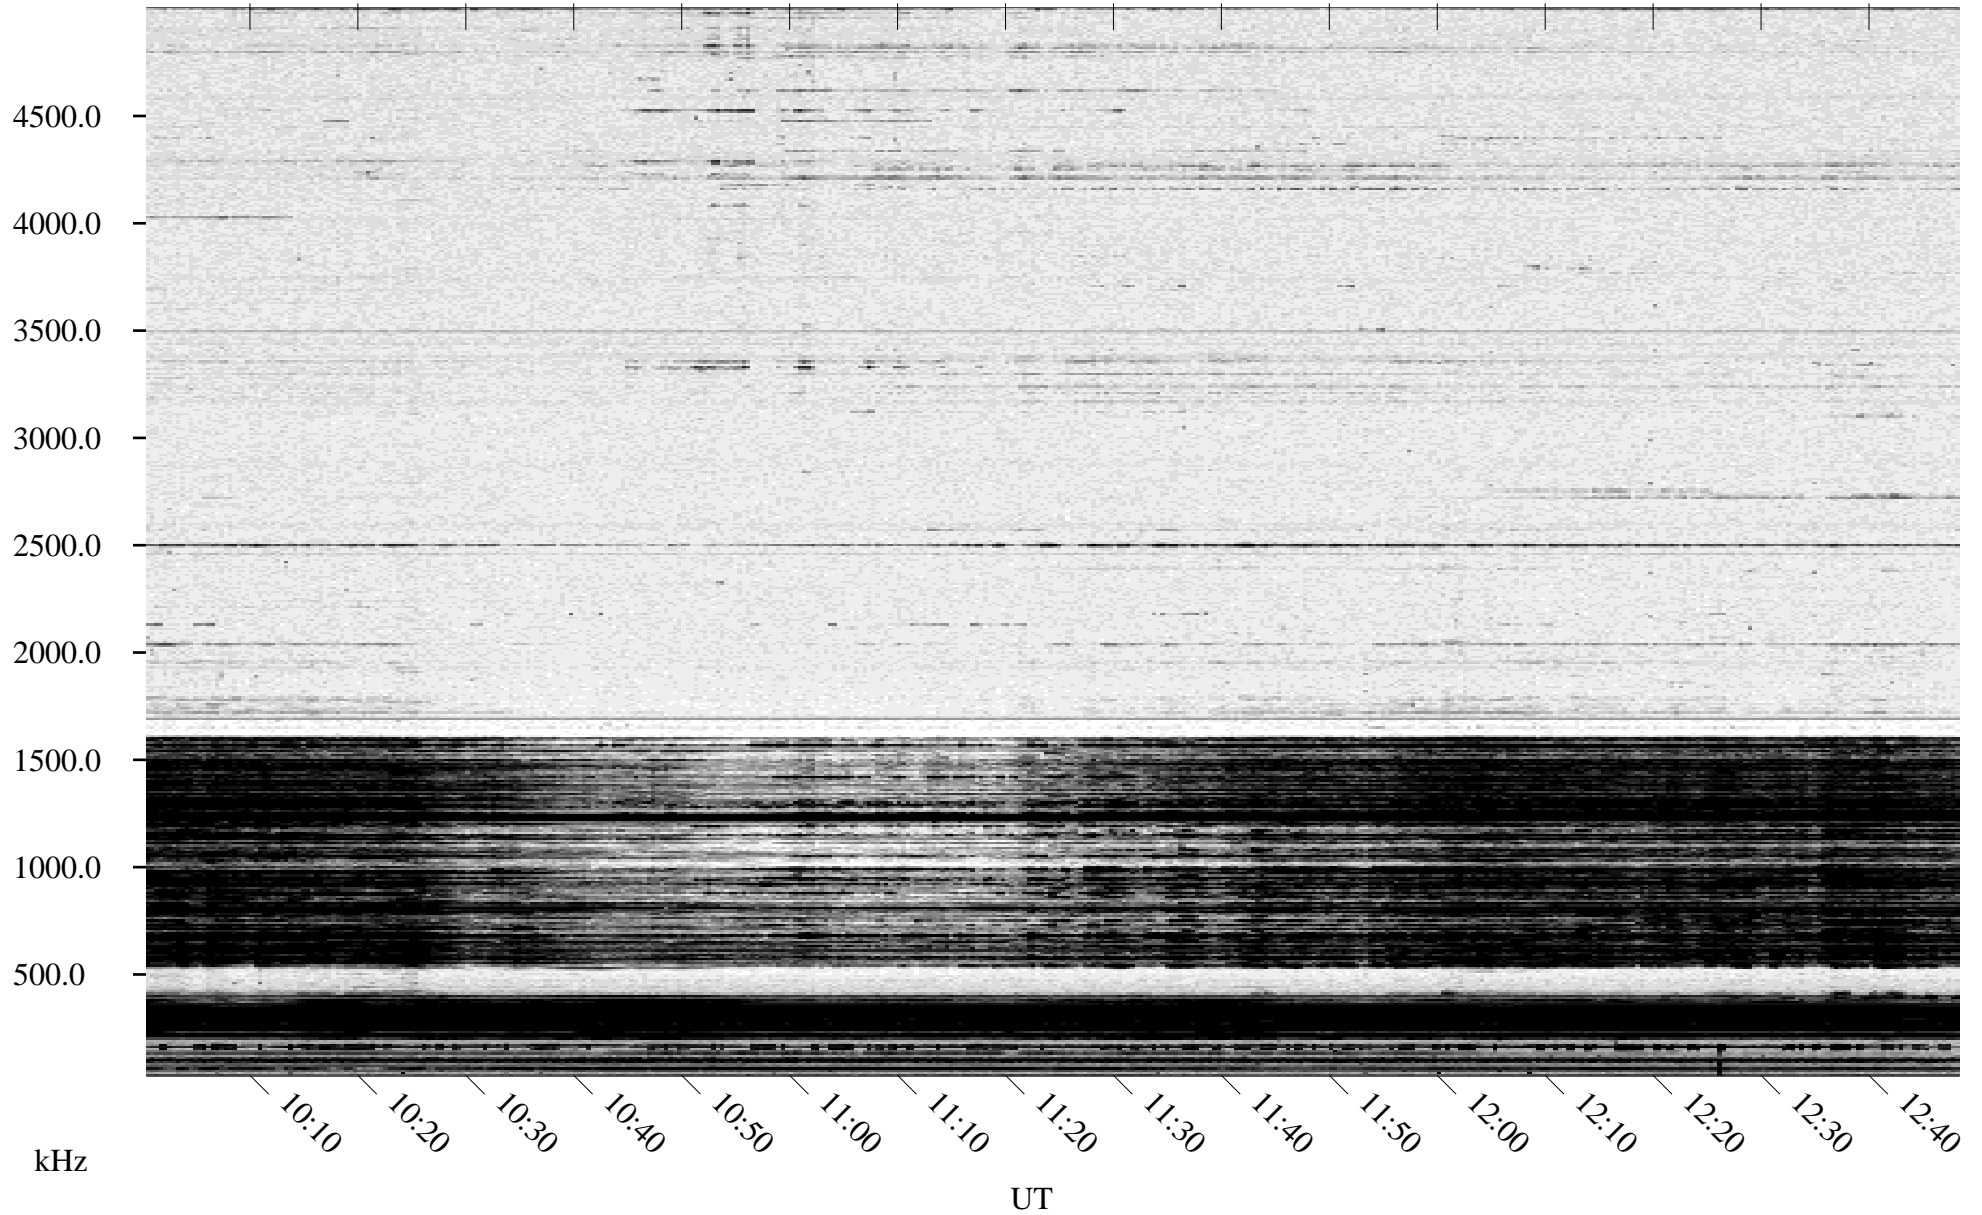

12/07/1994 Churchill, Manitoba

Linear Scale Black = 161 White = 15

ch94341l.r00m max_12

Page 1

12/07/1994 Churchill, Manitoba

Linear Scale Black = 161 White = 15

ch943411.r00m max_12

Page 2

12/08/1994 Churchill, Manitoba

Linear Scale Black = 161 White = 15

ch943411.r00m max_12

Page 3

12/08/1994 Churchill, Manitoba

Linear Scale Black = 161 White = 15

ch943411.r00m max_12

Page 4

12/08/1994 Churchill, Manitoba

Linear Scale Black = 161 White = 15

ch943411.r00m max_12

Page 5

12/08/1994 Churchill, Manitoba

Linear Scale Black = 161 White = 15

ch94341l.r00m max_12

Page 6

12/08/1994 Churchill, Manitoba

Linear Scale Black = 161 White = 15

ch94341l.r00m max_12