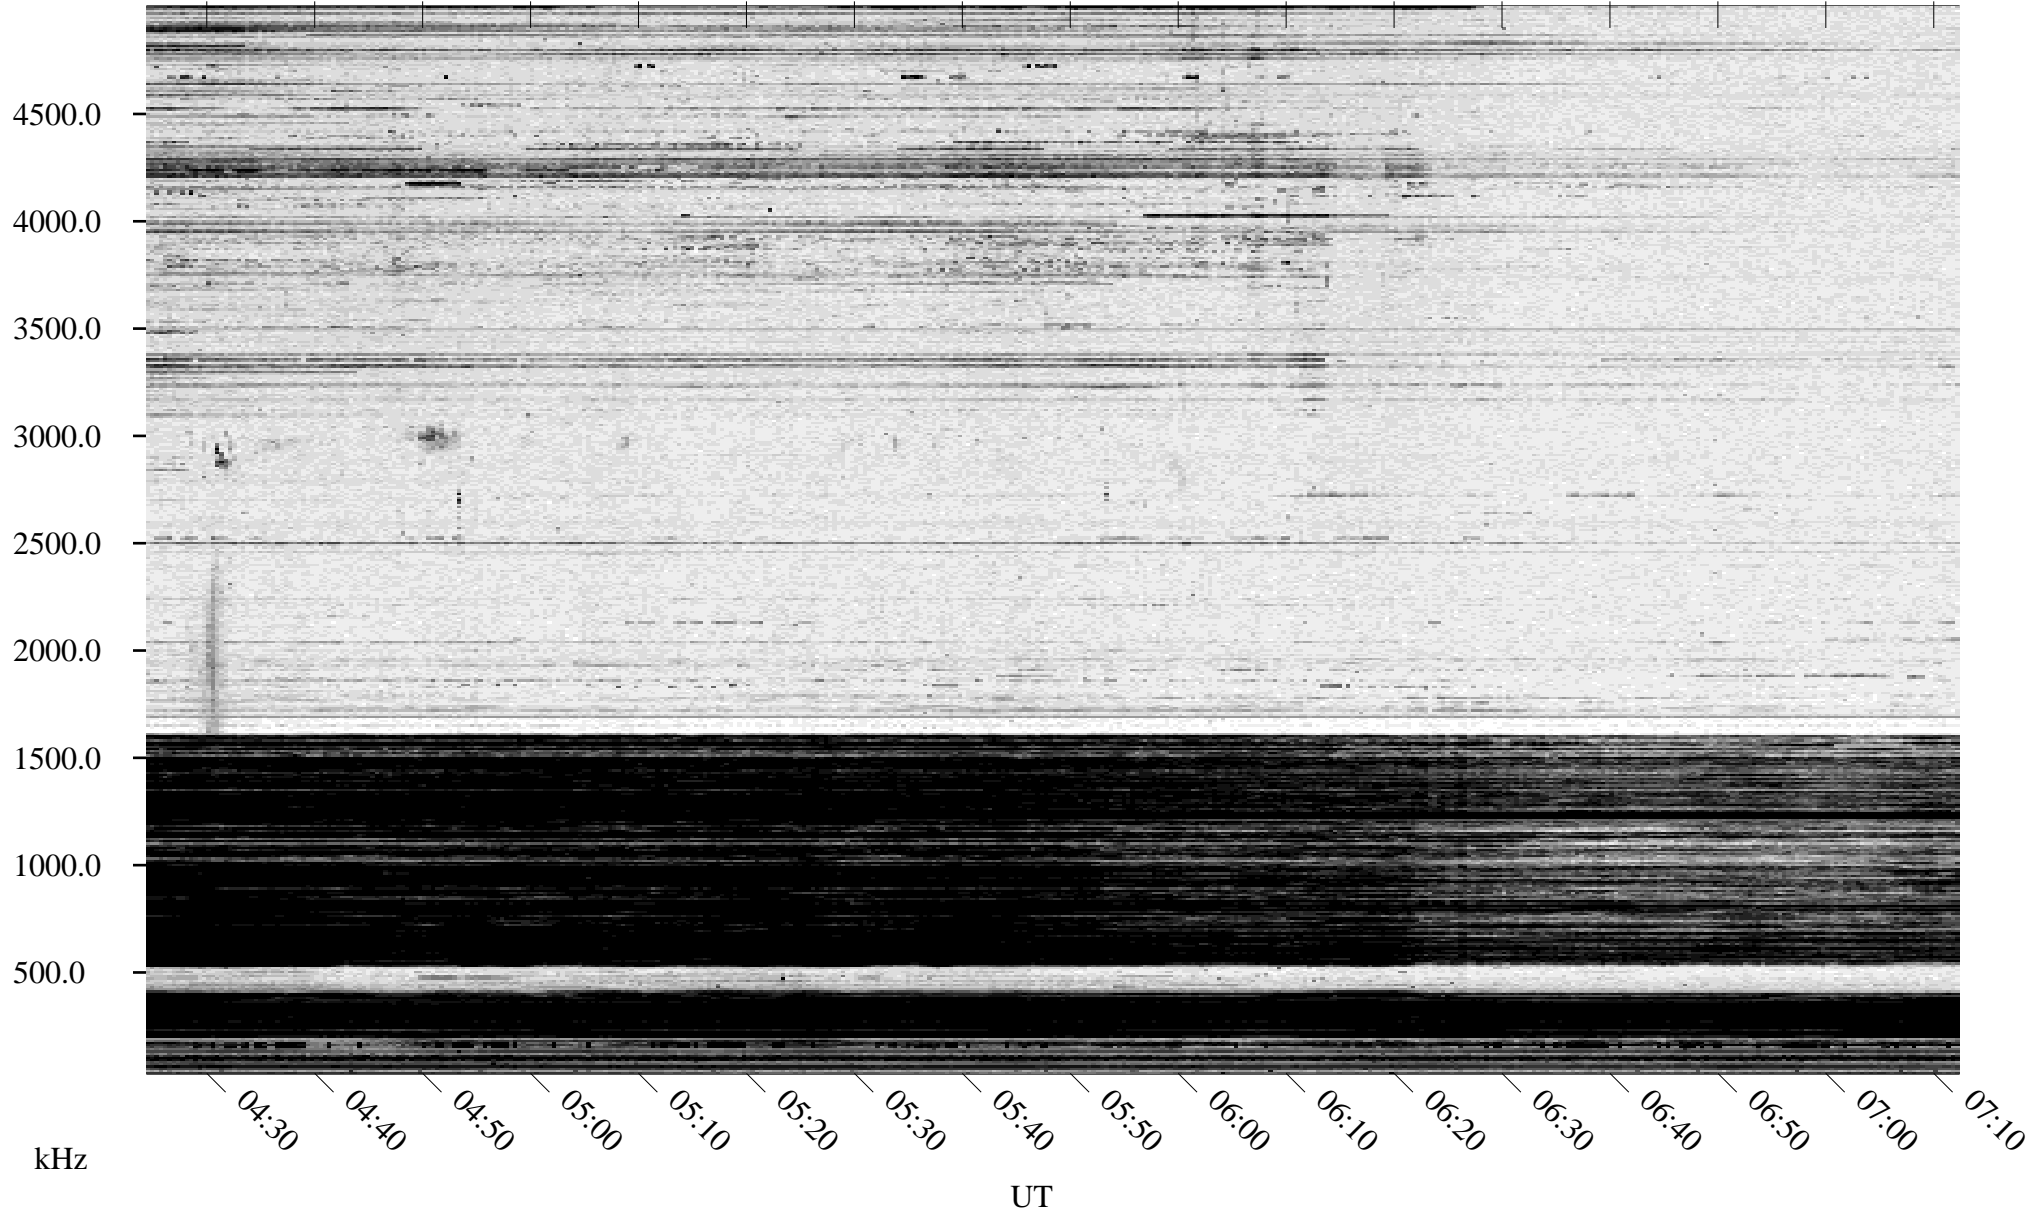

12/07/1994 Churchill, Manitoba

Linear Scale Black = 161 White = 15

ch94341l.r00m max_12

Page 1

12/07/1994 Churchill, Manitoba

Linear Scale Black = 161 White = 15

ch943411.r00m max_12

Page 2

12/08/1994 Churchill, Manitoba

Linear Scale Black = 161 White = 15

ch943411.r00m max_12

Page 3

12/08/1994 Churchill, Manitoba

Linear Scale Black = 161 White = 15

ch943411.r00m max_12

Page 4

12/08/1994 Churchill, Manitoba

Linear Scale Black = 161 White = 15

ch943411.r00m max_12

Page 5

12/08/1994 Churchill, Manitoba

Linear Scale Black = 161 White = 15

ch94341l.r00m max_12

Page 6

12/08/1994 Churchill, Manitoba

Linear Scale Black = 161 White = 15

ch94341l.r00m max_12