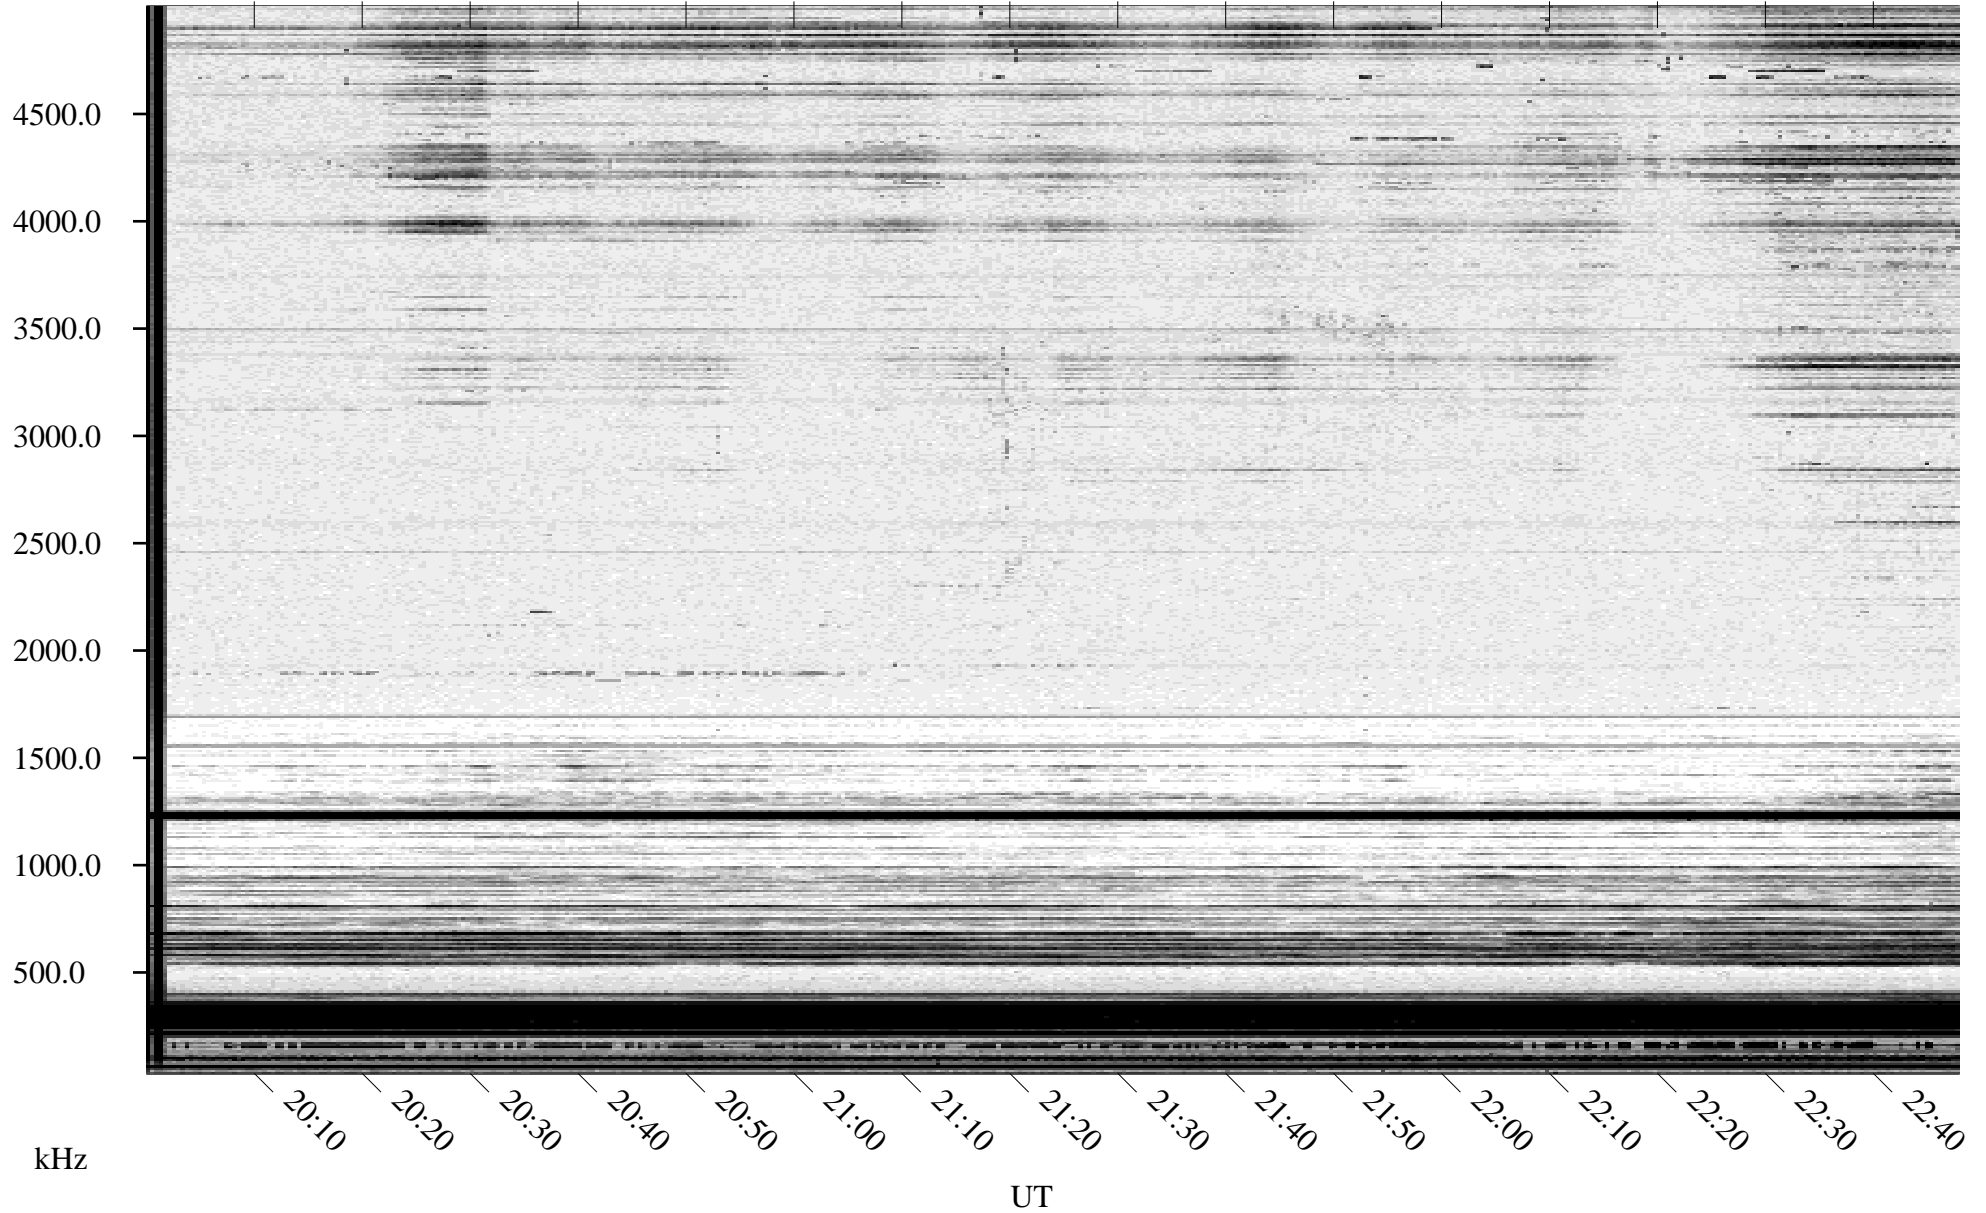

12/07/1994 Churchill, Manitoba

Linear Scale Black = 161 White = 15

ch94341l.r00m max_12

Page 1

12/07/1994 Churchill, Manitoba

Linear Scale Black = 161 White = 15

ch943411.r00m max_12

Page 2

12/08/1994 Churchill, Manitoba

Linear Scale Black = 161 White = 15

ch943411.r00m max_12

Page 3

12/08/1994 Churchill, Manitoba

Linear Scale Black = 161 White = 15

ch943411.r00m max_12

Page 4

12/08/1994 Churchill, Manitoba

Linear Scale Black = 161 White = 15

ch943411.r00m max_12

Page 5

12/08/1994 Churchill, Manitoba

Linear Scale Black = 161 White = 15

ch94341l.r00m max_12

Page 6

12/08/1994 Churchill, Manitoba

Linear Scale Black = 161 White = 15

ch94341l.r00m max_12