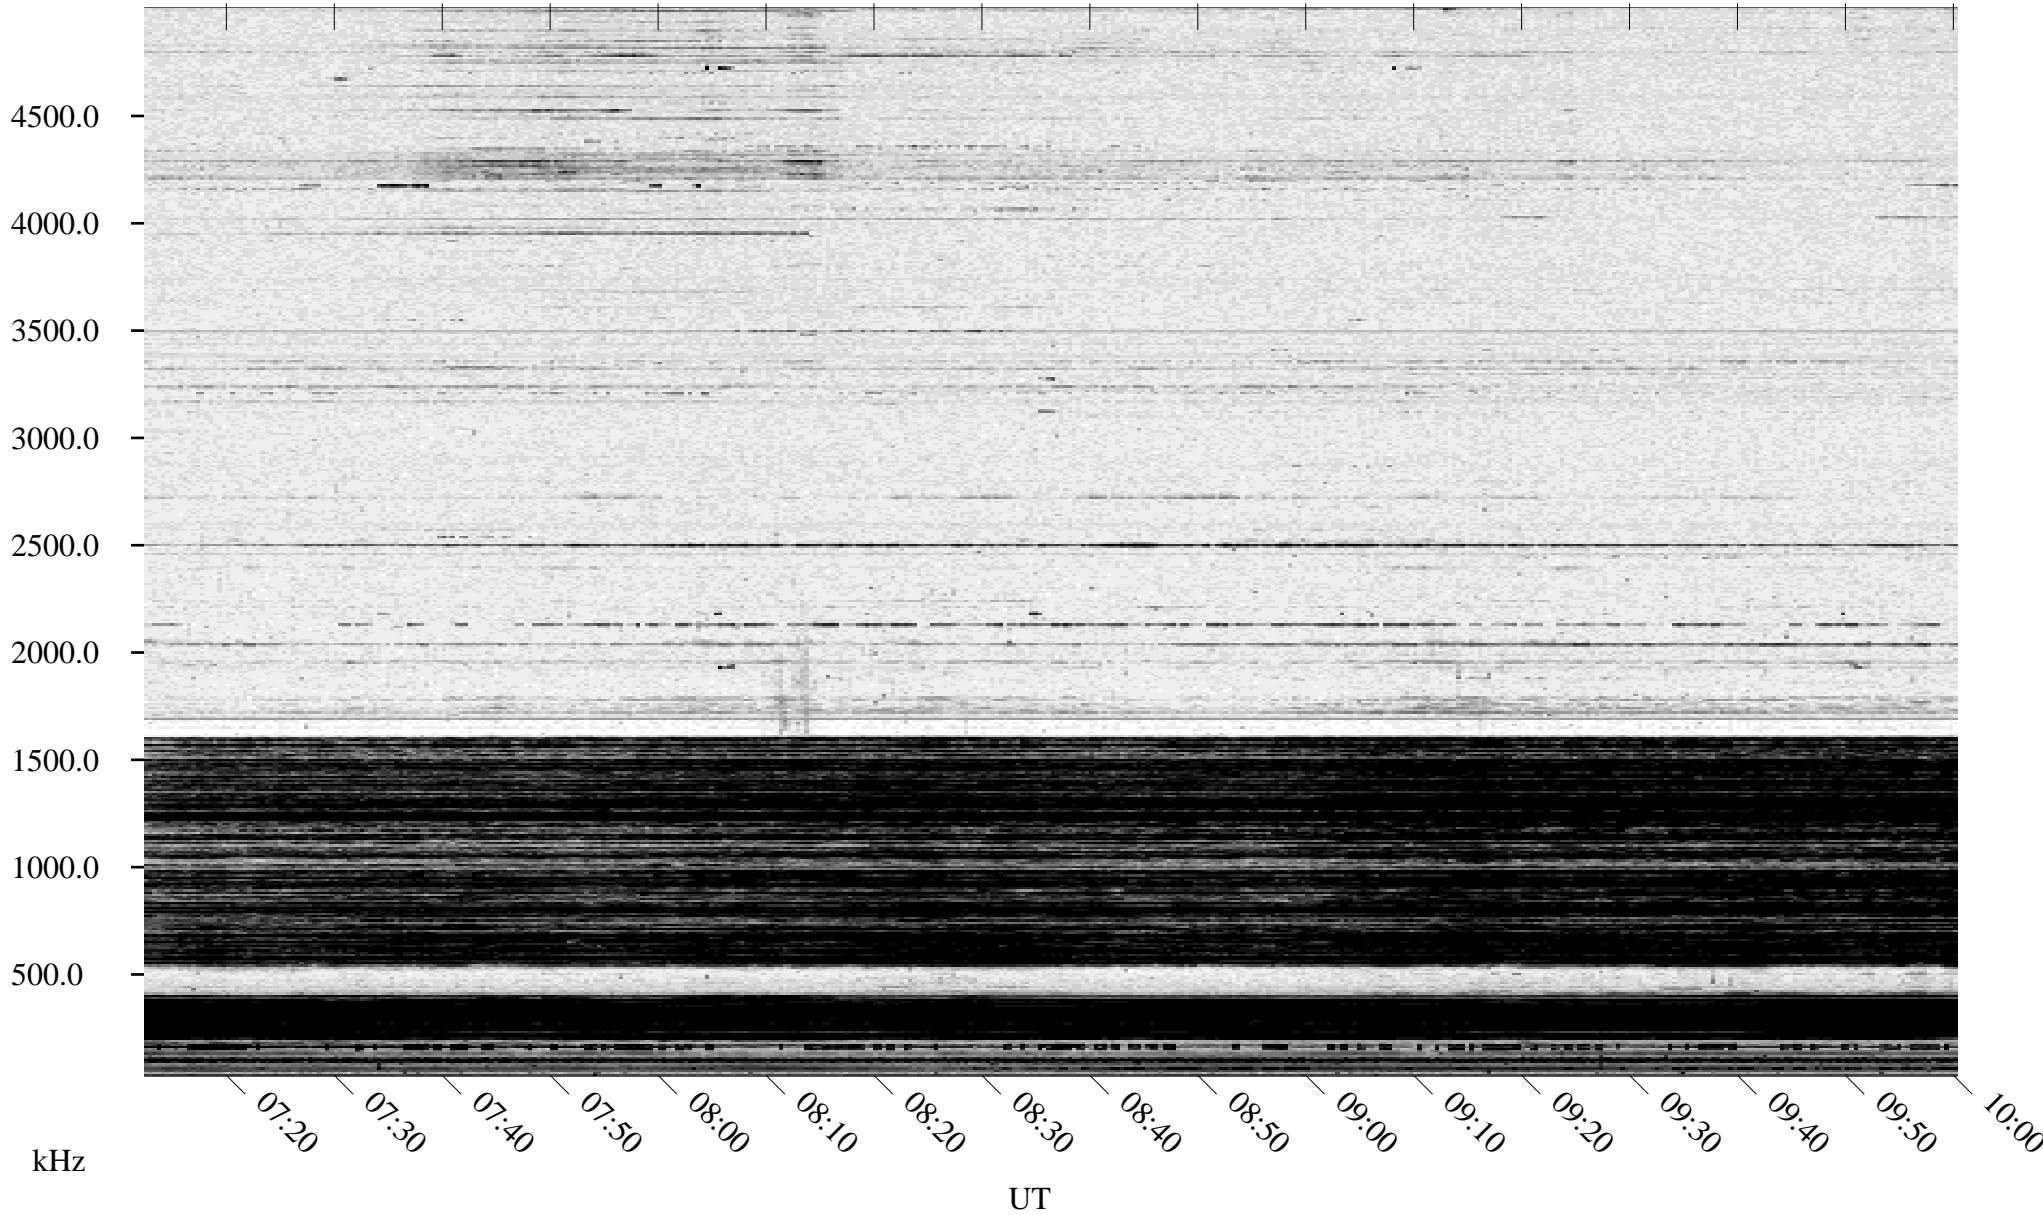

12/07/1994 Churchill, Manitoba

Linear Scale Black = 161 White = 15

ch94341l.r00m max_12

Page 1

12/07/1994 Churchill, Manitoba

Linear Scale Black = 161 White = 15

ch943411.r00m max_12

Page 2

12/08/1994 Churchill, Manitoba

Linear Scale Black = 161 White = 15

ch943411.r00m max_12

Page 3

12/08/1994 Churchill, Manitoba

Linear Scale Black = 161 White = 15

ch943411.r00m max_12

Page 4

12/08/1994 Churchill, Manitoba

Linear Scale Black = 161 White = 15

ch943411.r00m max_12

Page 5

12/08/1994 Churchill, Manitoba

Linear Scale Black = 161 White = 15

ch94341l.r00m max_12

Page 6

12/08/1994 Churchill, Manitoba

Linear Scale Black = 161 White = 15

ch94341l.r00m max_12