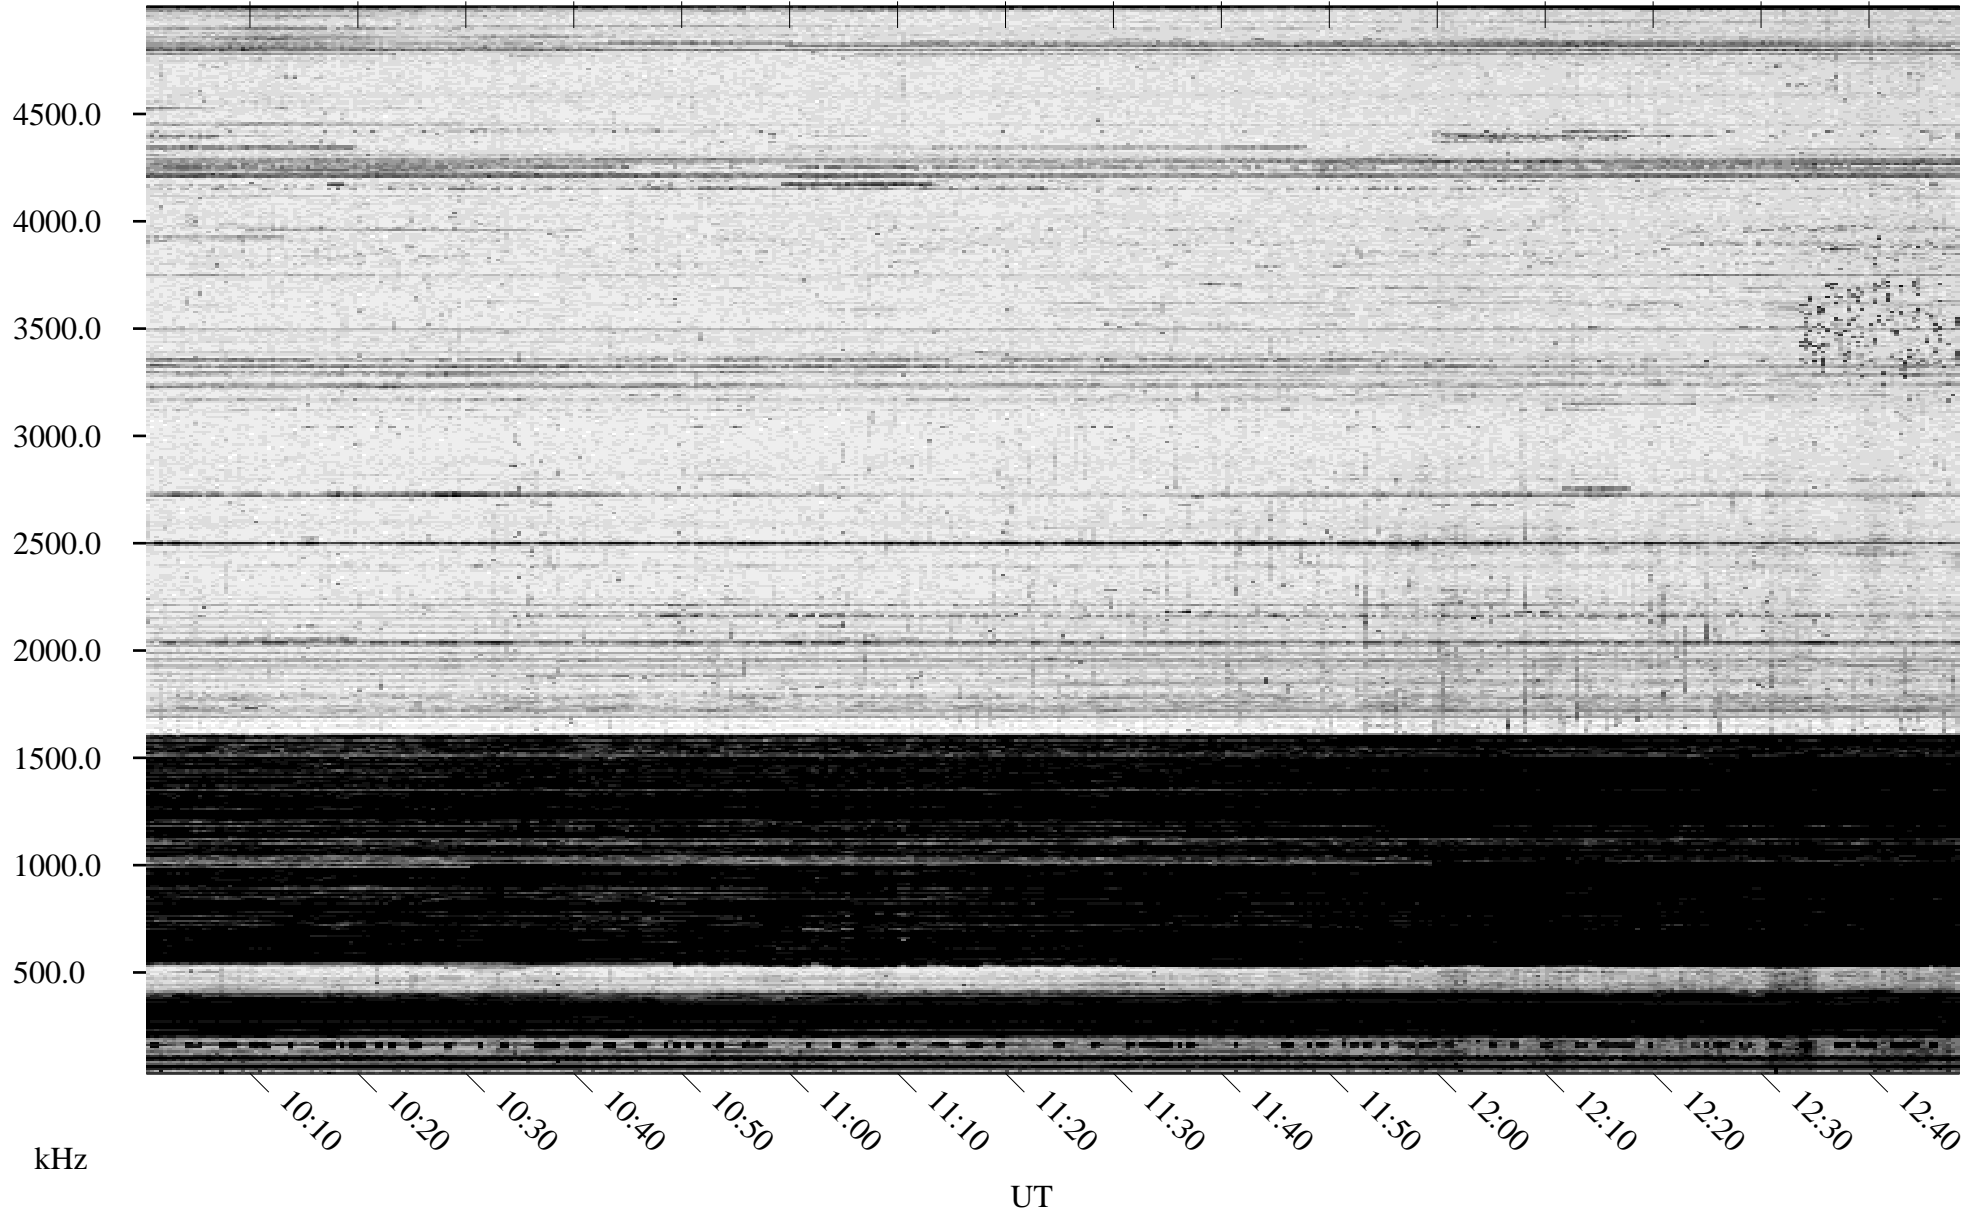

# 12/09/1994 Churchill, Manitoba

Linear Scale    Black = 161    White = 15

ch94342l.r00m max\_12

Page 5

# 12/09/1994 Churchill, Manitoba

Linear Scale    Black = 161    White = 15

ch94342l.r00m max\_12

Page 6

# 12/09/1994 Churchill, Manitoba

Linear Scale    Black = 161    White = 15

ch94342l.r00m max\_12

Page 7

# 12/09/1994 Churchill, Manitoba

Linear Scale    Black = 161    White = 15

ch94342l.r00m max\_12