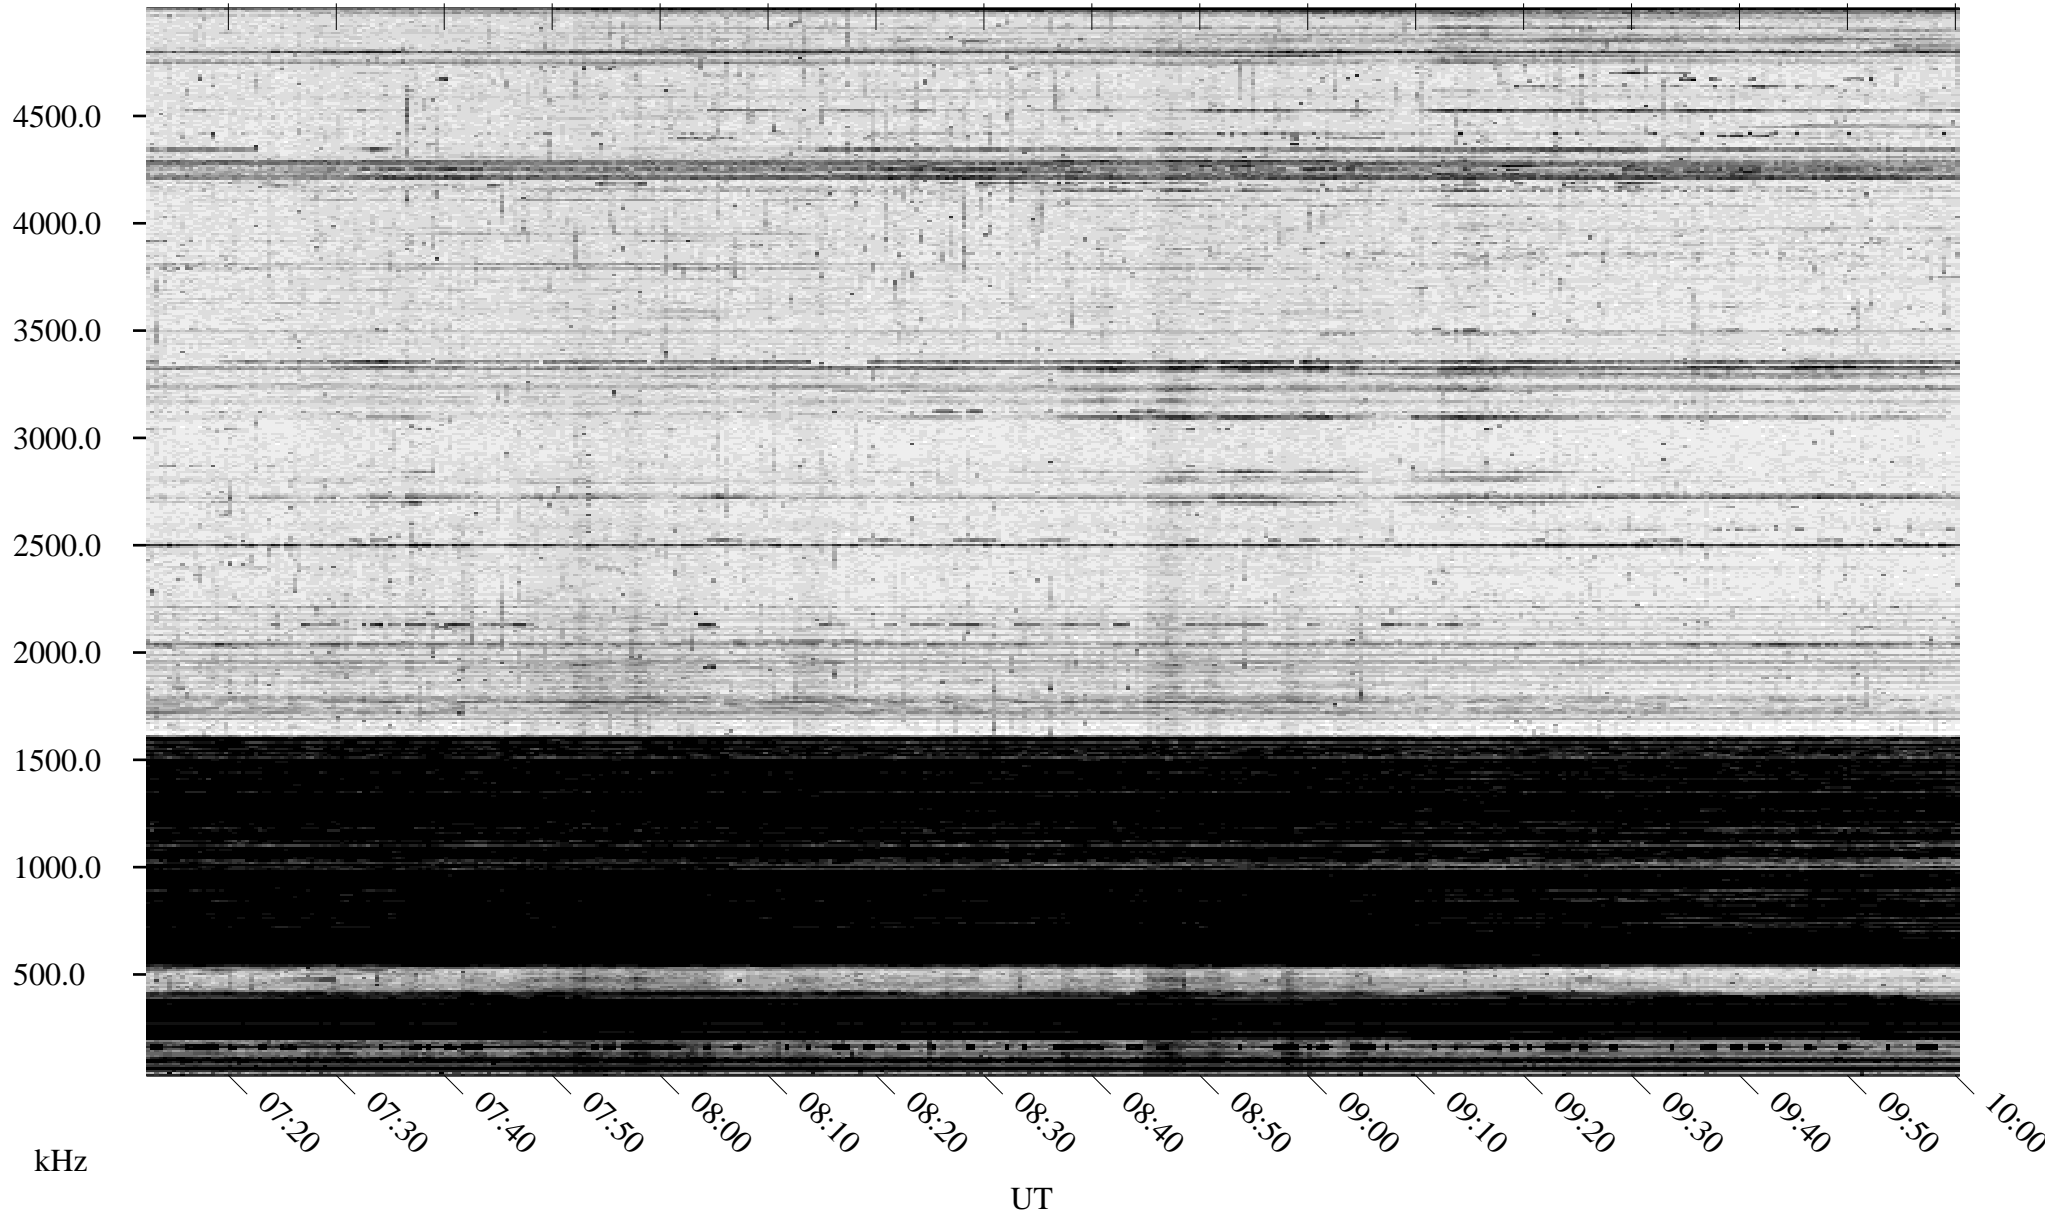

# 12/09/1994 Churchill, Manitoba

Linear Scale    Black = 161    White = 15

ch94342l.r00m max\_12

Page 4

# 12/09/1994 Churchill, Manitoba

Linear Scale    Black = 161    White = 15

ch94342l.r00m max\_12

Page 5