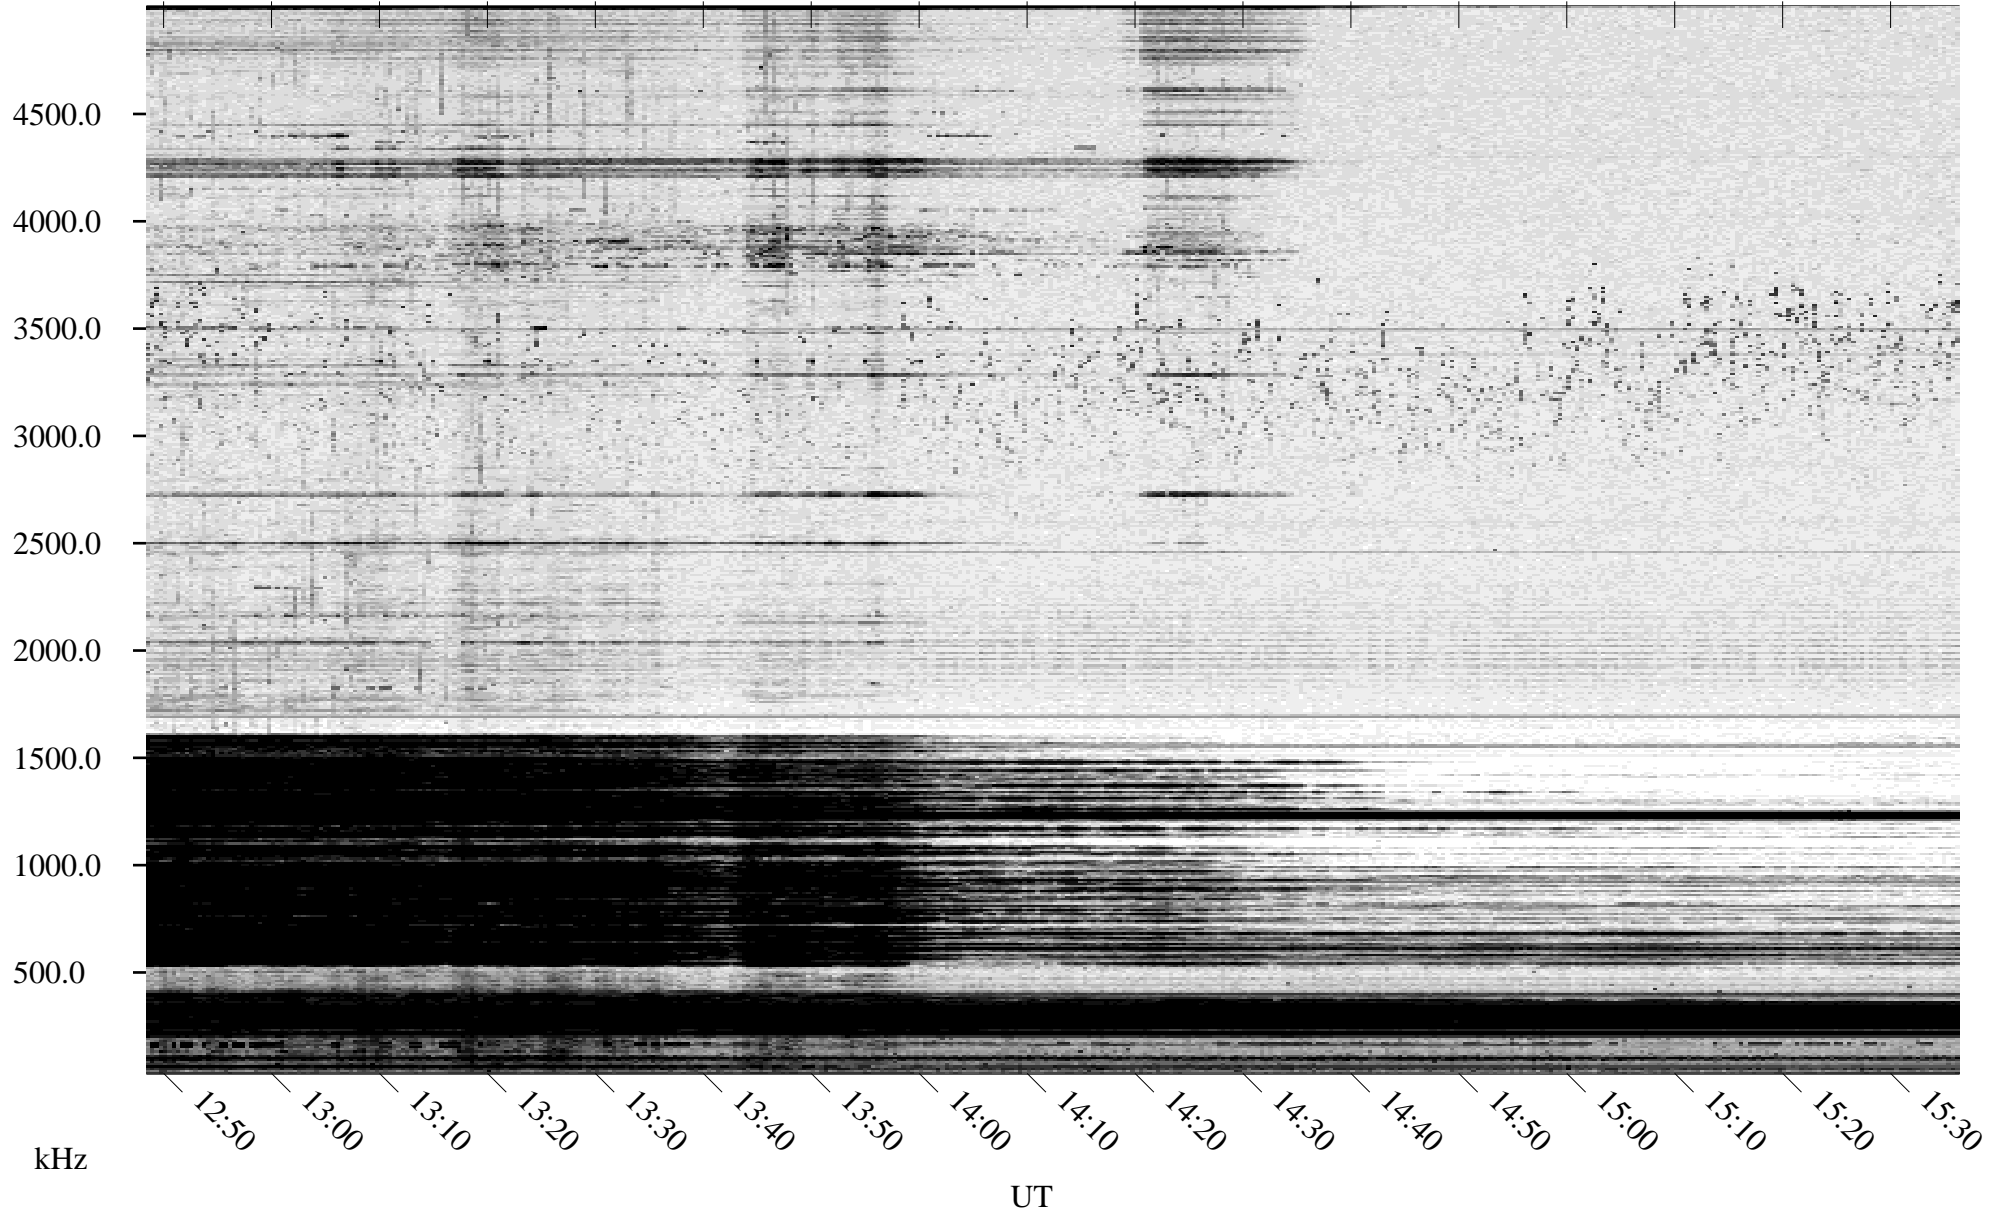

# 12/09/1994 Churchill, Manitoba

Linear Scale    Black = 161    White = 15

ch94342l.r00m max\_12

Page 5

# 12/09/1994 Churchill, Manitoba

Linear Scale    Black = 161    White = 15

ch94342l.r00m max\_12

Page 6

# 12/09/1994 Churchill, Manitoba

Linear Scale    Black = 161    White = 15

ch94342l.r00m max\_12

Page 7

# 12/09/1994 Churchill, Manitoba

Linear Scale    Black = 161    White = 15

ch94342l.r00m max\_12