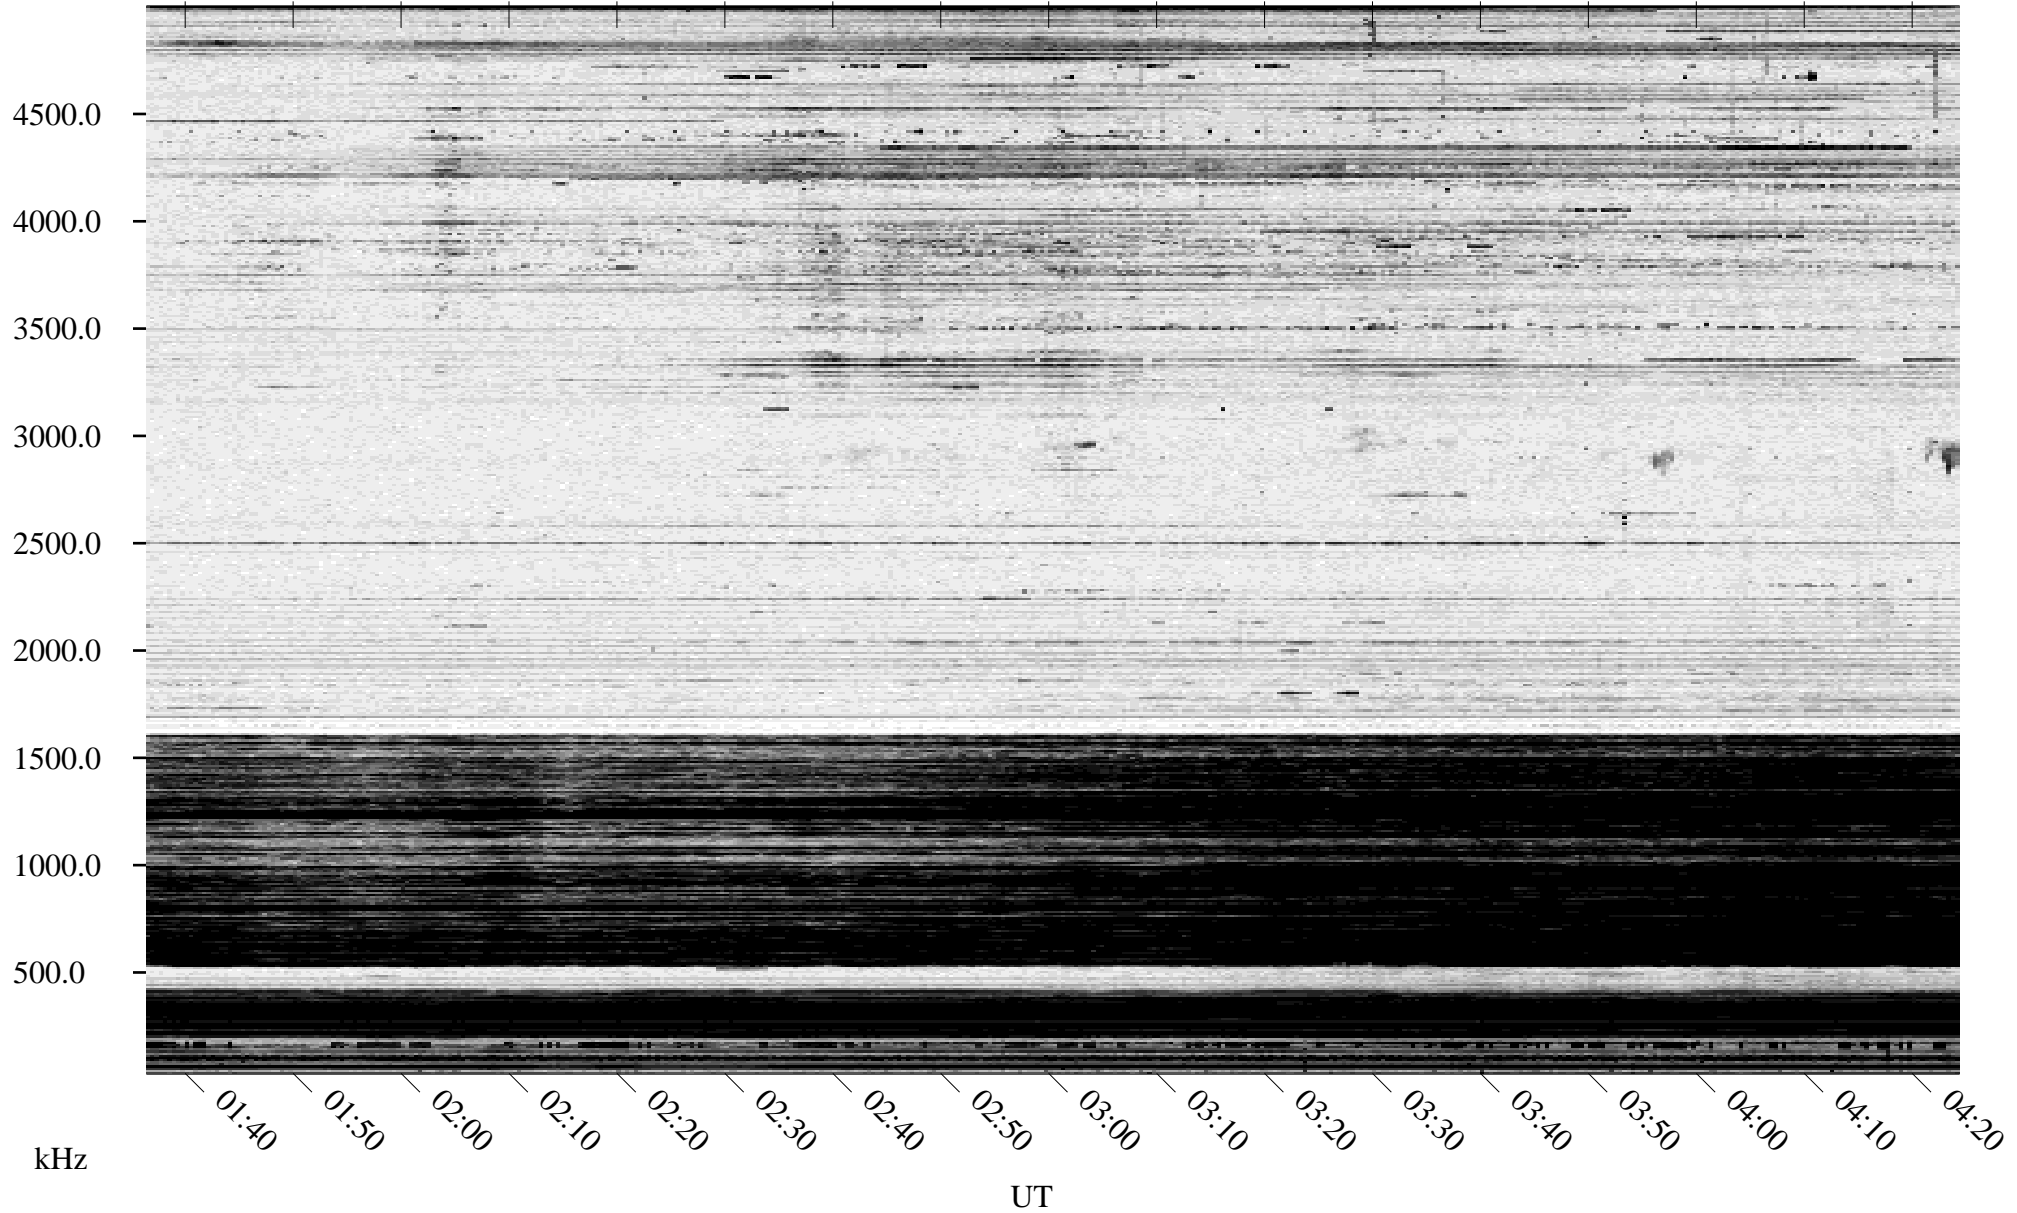

# 12/08/1994 Churchill, Manitoba

Linear Scale Black = 161 White = 15

ch94342l.r00m max\_12

Page 1

# 12/08/1994 Churchill, Manitoba

Linear Scale    Black = 161    White = 15

ch94342l.r00m max\_12

Page 2

# 12/09/1994 Churchill, Manitoba

Linear Scale    Black = 161    White = 15

ch94342l.r00m max\_12

Page 3

# 12/09/1994 Churchill, Manitoba

Linear Scale    Black = 161    White = 15

ch94342l.r00m max\_12

Page 4