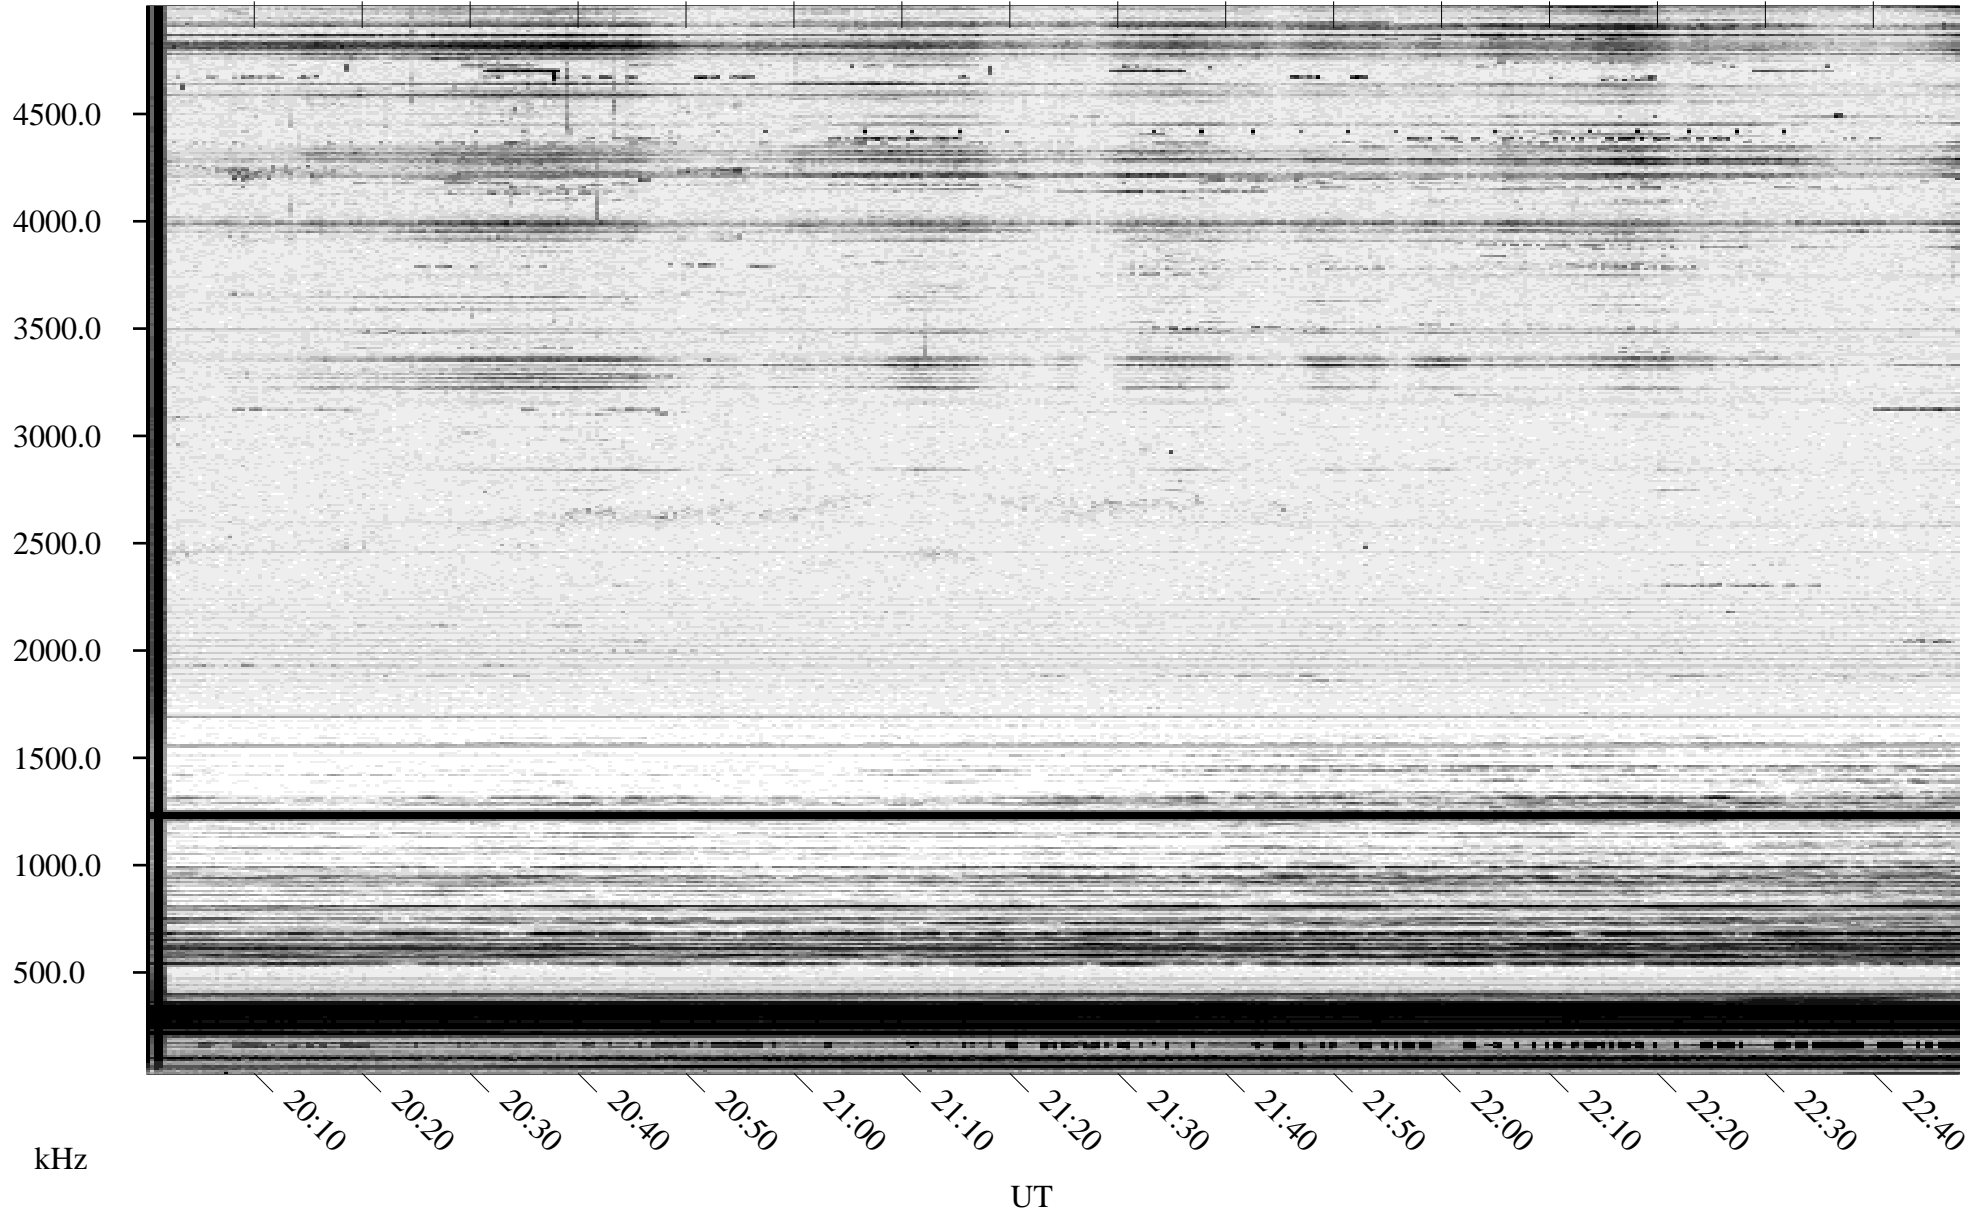

# 12/08/1994 Churchill, Manitoba

Linear Scale Black = 161 White = 15

ch94342l.r00m max\_12

Page 1

# 12/08/1994 Churchill, Manitoba

Linear Scale    Black = 161    White = 15

ch94342l.r00m max\_12

Page 2

# 12/09/1994 Churchill, Manitoba

Linear Scale    Black = 161    White = 15

ch94342l.r00m max\_12

Page 3

# 12/09/1994 Churchill, Manitoba

Linear Scale    Black = 161    White = 15

ch94342l.r00m max\_12

Page 4