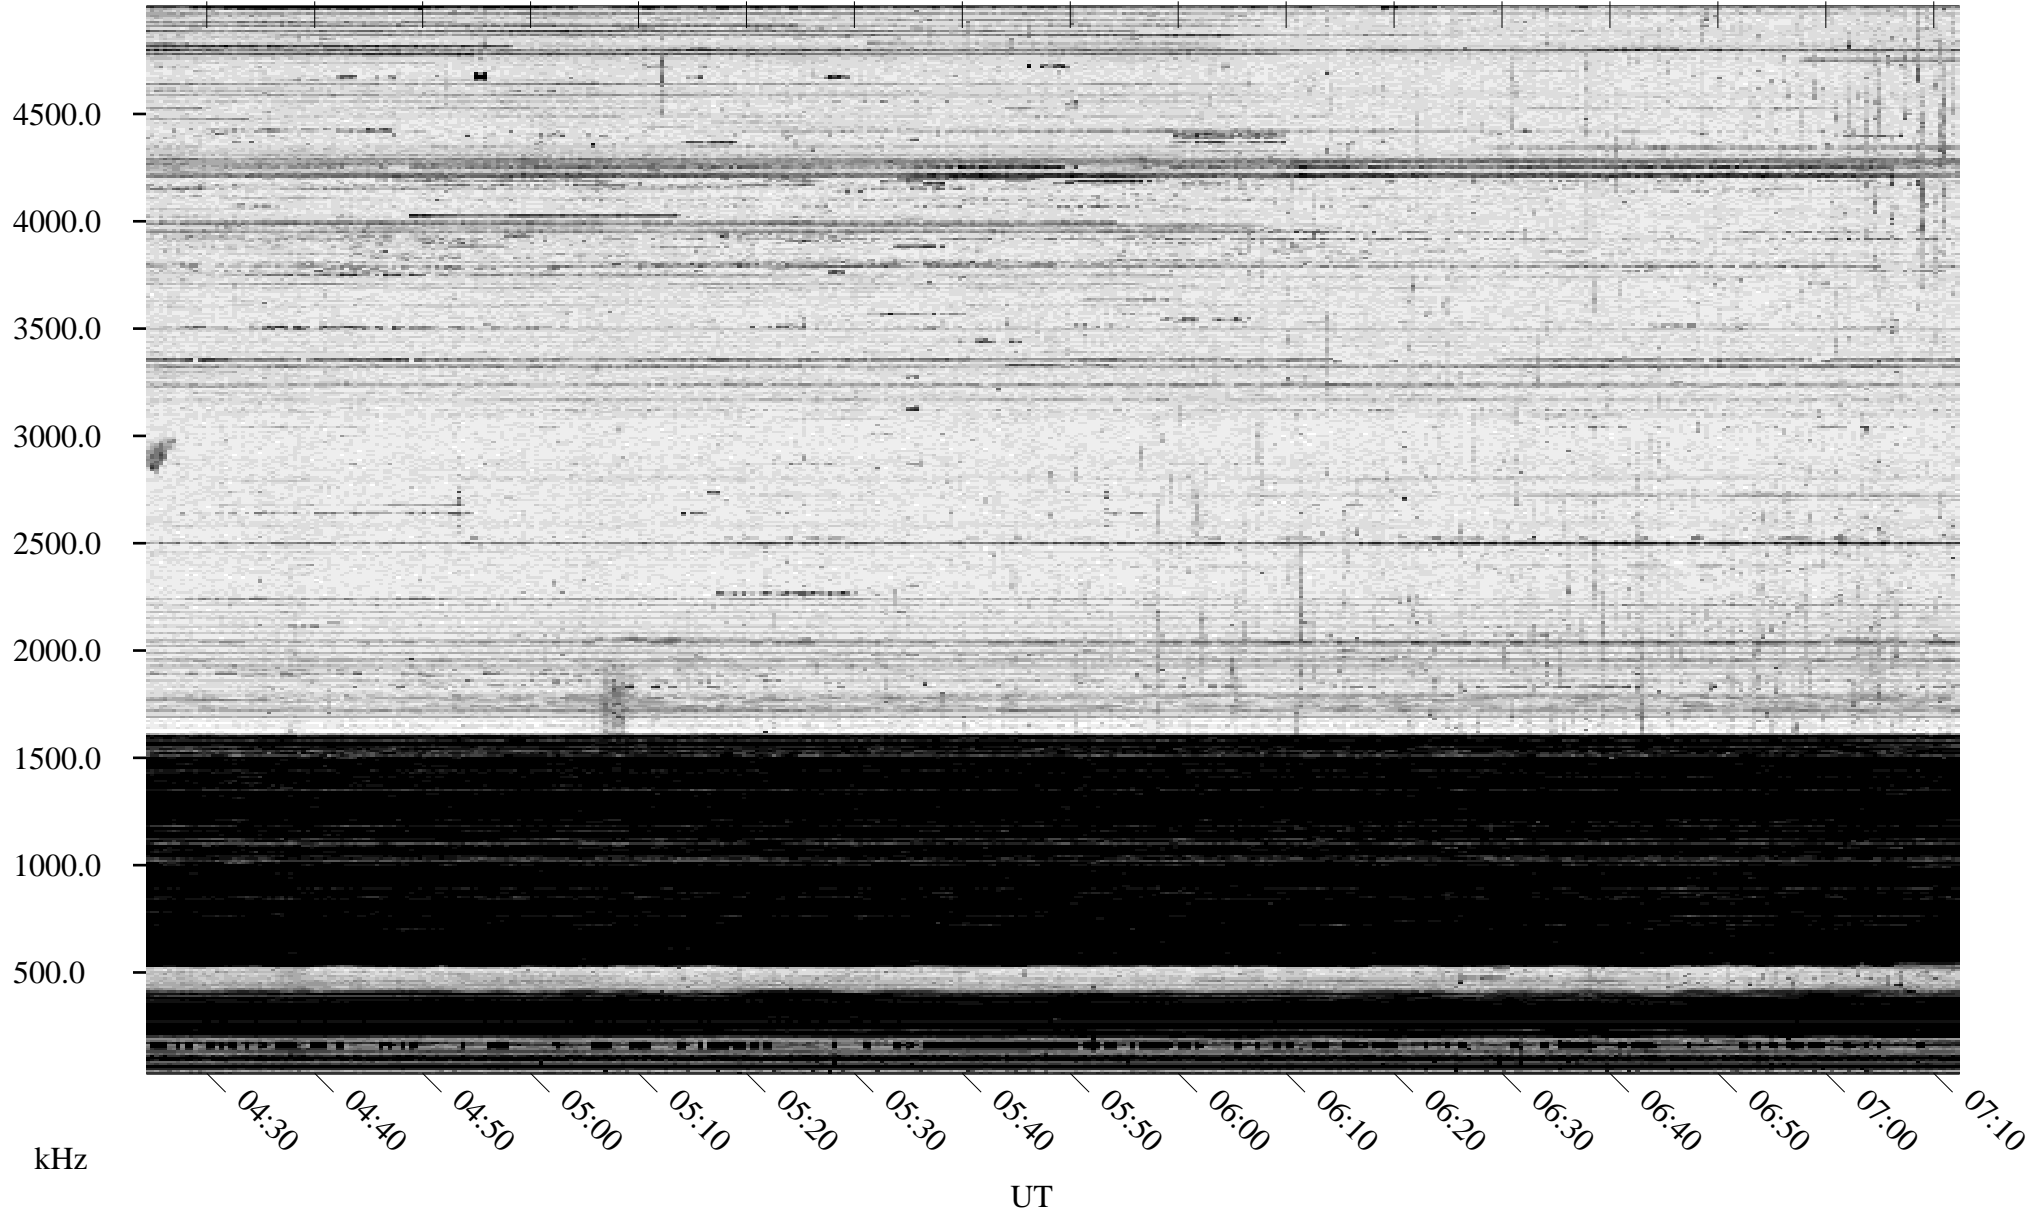

# 12/08/1994 Churchill, Manitoba

Linear Scale Black = 161 White = 15

ch94342l.r00m max\_12

Page 1

# 12/08/1994 Churchill, Manitoba

Linear Scale    Black = 161    White = 15

ch94342l.r00m max\_12

Page 2

# 12/09/1994 Churchill, Manitoba

Linear Scale    Black = 161    White = 15

ch94342l.r00m max\_12

Page 3

# 12/09/1994 Churchill, Manitoba

Linear Scale    Black = 161    White = 15

ch94342l.r00m max\_12

Page 4