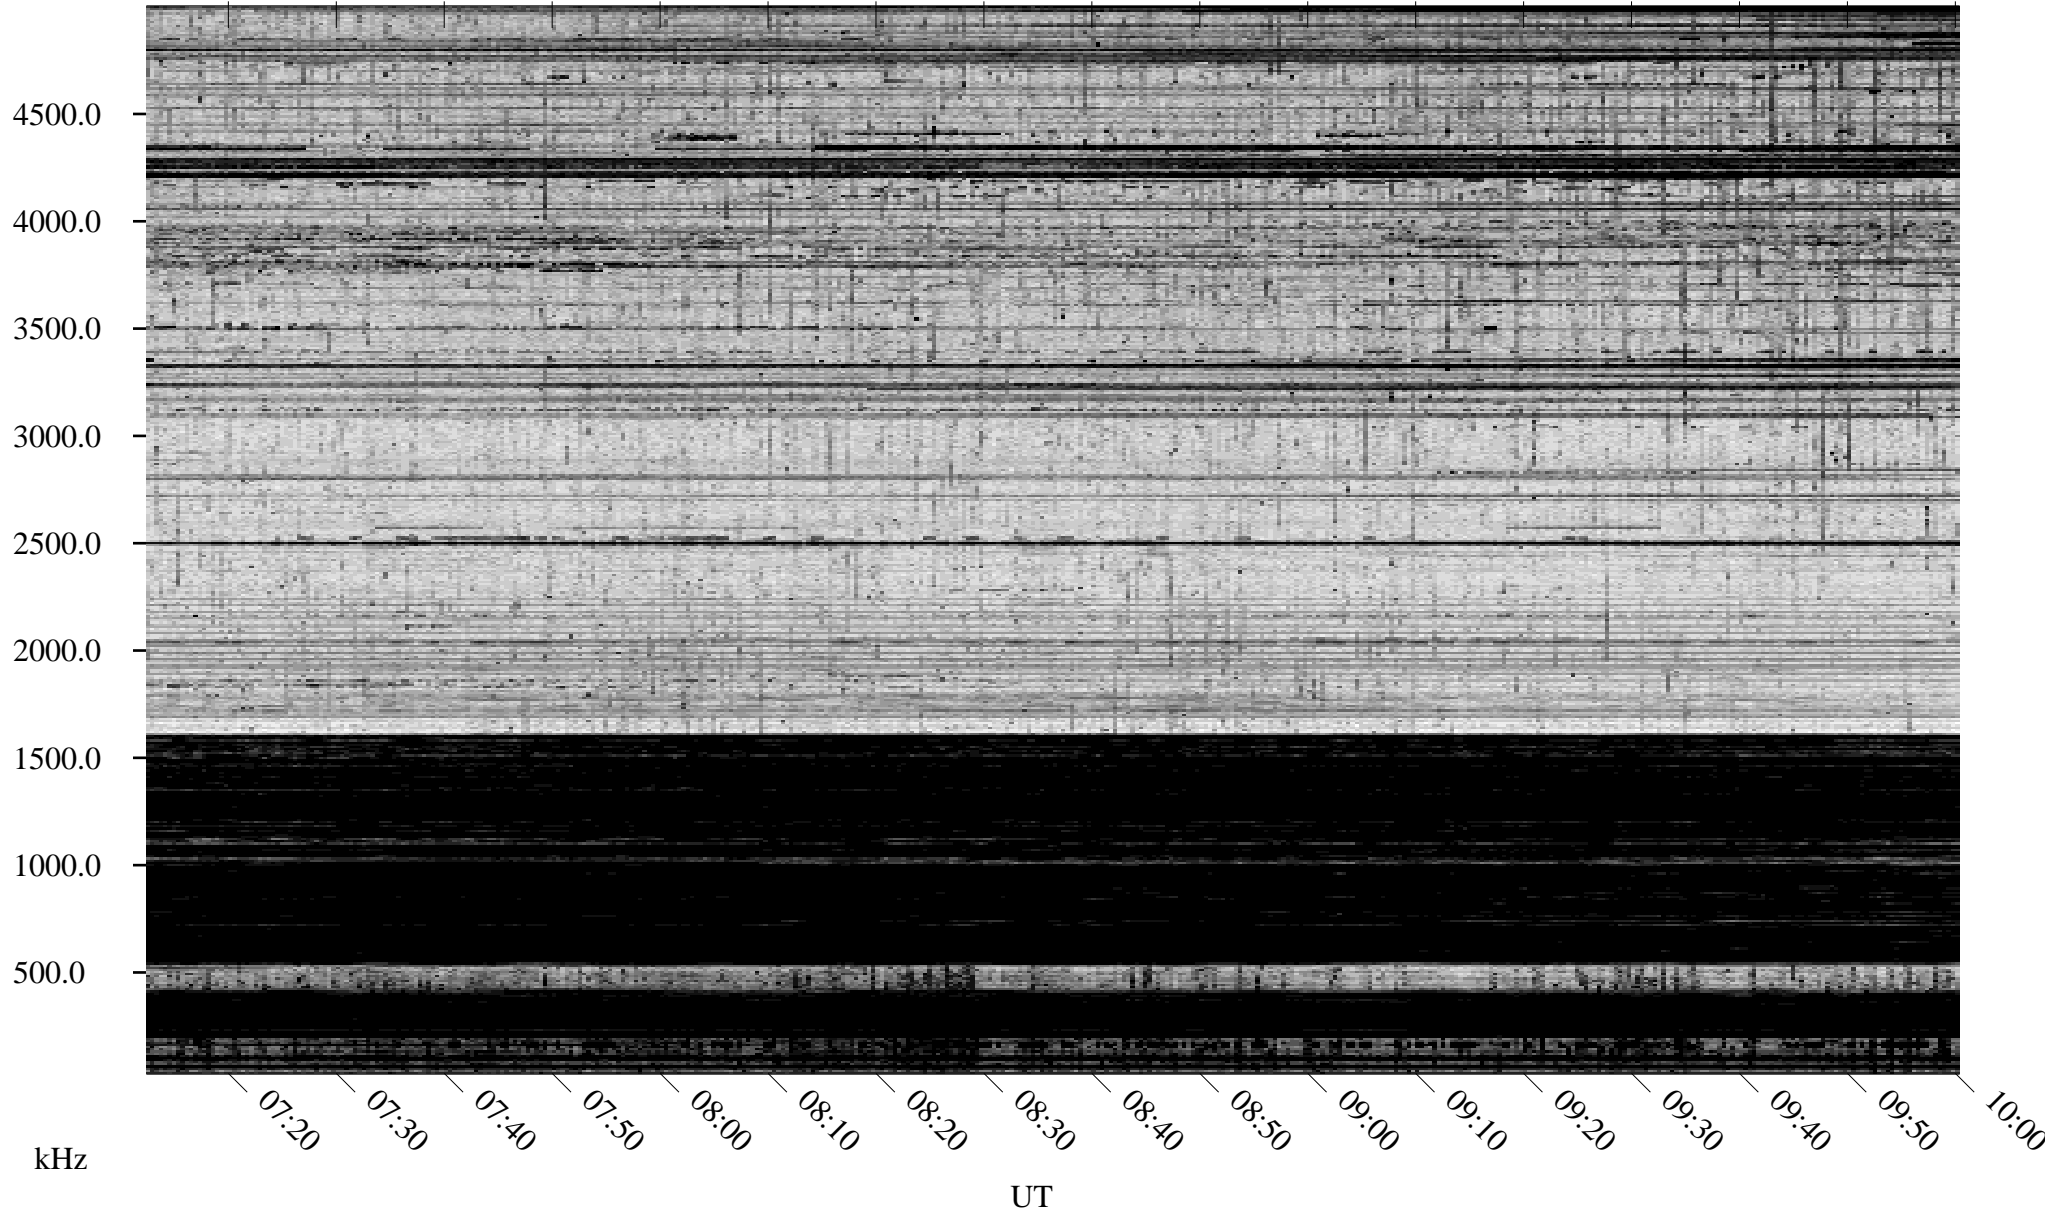

12/10/1994 Churchill, Manitoba

Linear Scale Black = 161 White = 15

ch94344l.r00m max_12

Page 1

12/10/1994 Churchill, Manitoba

Linear Scale Black = 161 White = 15

ch94344l.r00m max_12

Page 2

12/11/1994 Churchill, Manitoba

Linear Scale Black = 161 White = 15

ch94344l.r00m max_12

Page 3

12/11/1994 Churchill, Manitoba

Linear Scale Black = 161 White = 15

ch94344l.r00m max_12

Page 4

12/11/1994 Churchill, Manitoba

Linear Scale Black = 161 White = 15

ch94344l.r00m max_12

Page 5

12/11/1994 Churchill, Manitoba

Linear Scale Black = 161 White = 15

ch94344l.r00m max_12

Page 6

12/11/1994 Churchill, Manitoba

Linear Scale Black = 161 White = 15

ch94344l.r00m max_12

Page 7

12/11/1994 Churchill, Manitoba

Linear Scale Black = 161 White = 15

ch94344l.r00m max_12