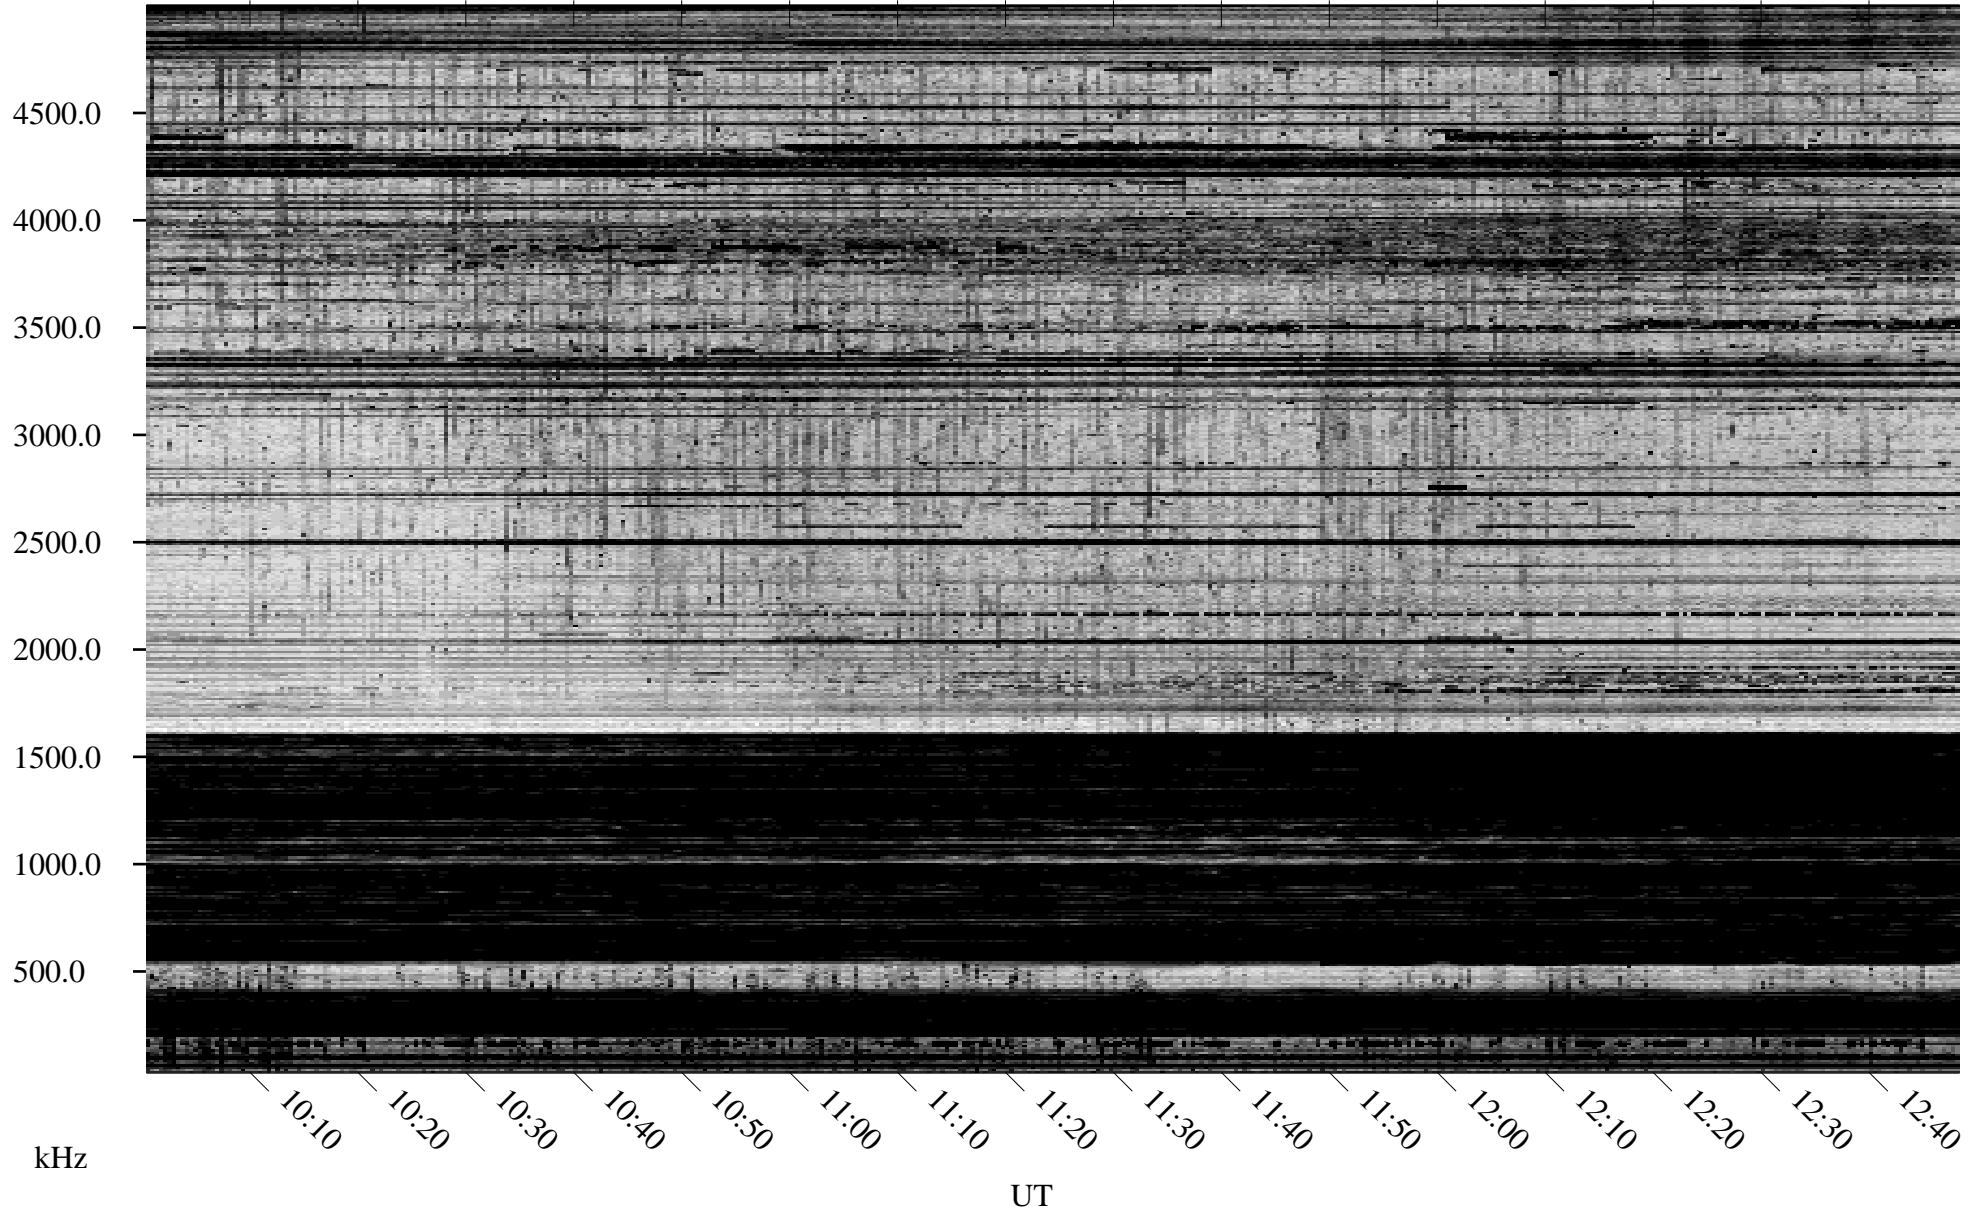

12/10/1994 Churchill, Manitoba

Linear Scale Black = 161 White = 15

ch94344l.r00m max_12

Page 1

12/10/1994 Churchill, Manitoba

Linear Scale Black = 161 White = 15

ch94344l.r00m max_12

Page 2

12/11/1994 Churchill, Manitoba

Linear Scale Black = 161 White = 15

ch94344l.r00m max_12

Page 3

12/11/1994 Churchill, Manitoba

Linear Scale Black = 161 White = 15

ch94344l.r00m max_12

Page 4

12/11/1994 Churchill, Manitoba

Linear Scale Black = 161 White = 15

ch94344l.r00m max_12

Page 5

12/11/1994 Churchill, Manitoba

Linear Scale Black = 161 White = 15

ch94344l.r00m max_12

Page 6

12/11/1994 Churchill, Manitoba

Linear Scale Black = 161 White = 15

ch94344l.r00m max_12

Page 7

12/11/1994 Churchill, Manitoba

Linear Scale Black = 161 White = 15

ch94344l.r00m max_12