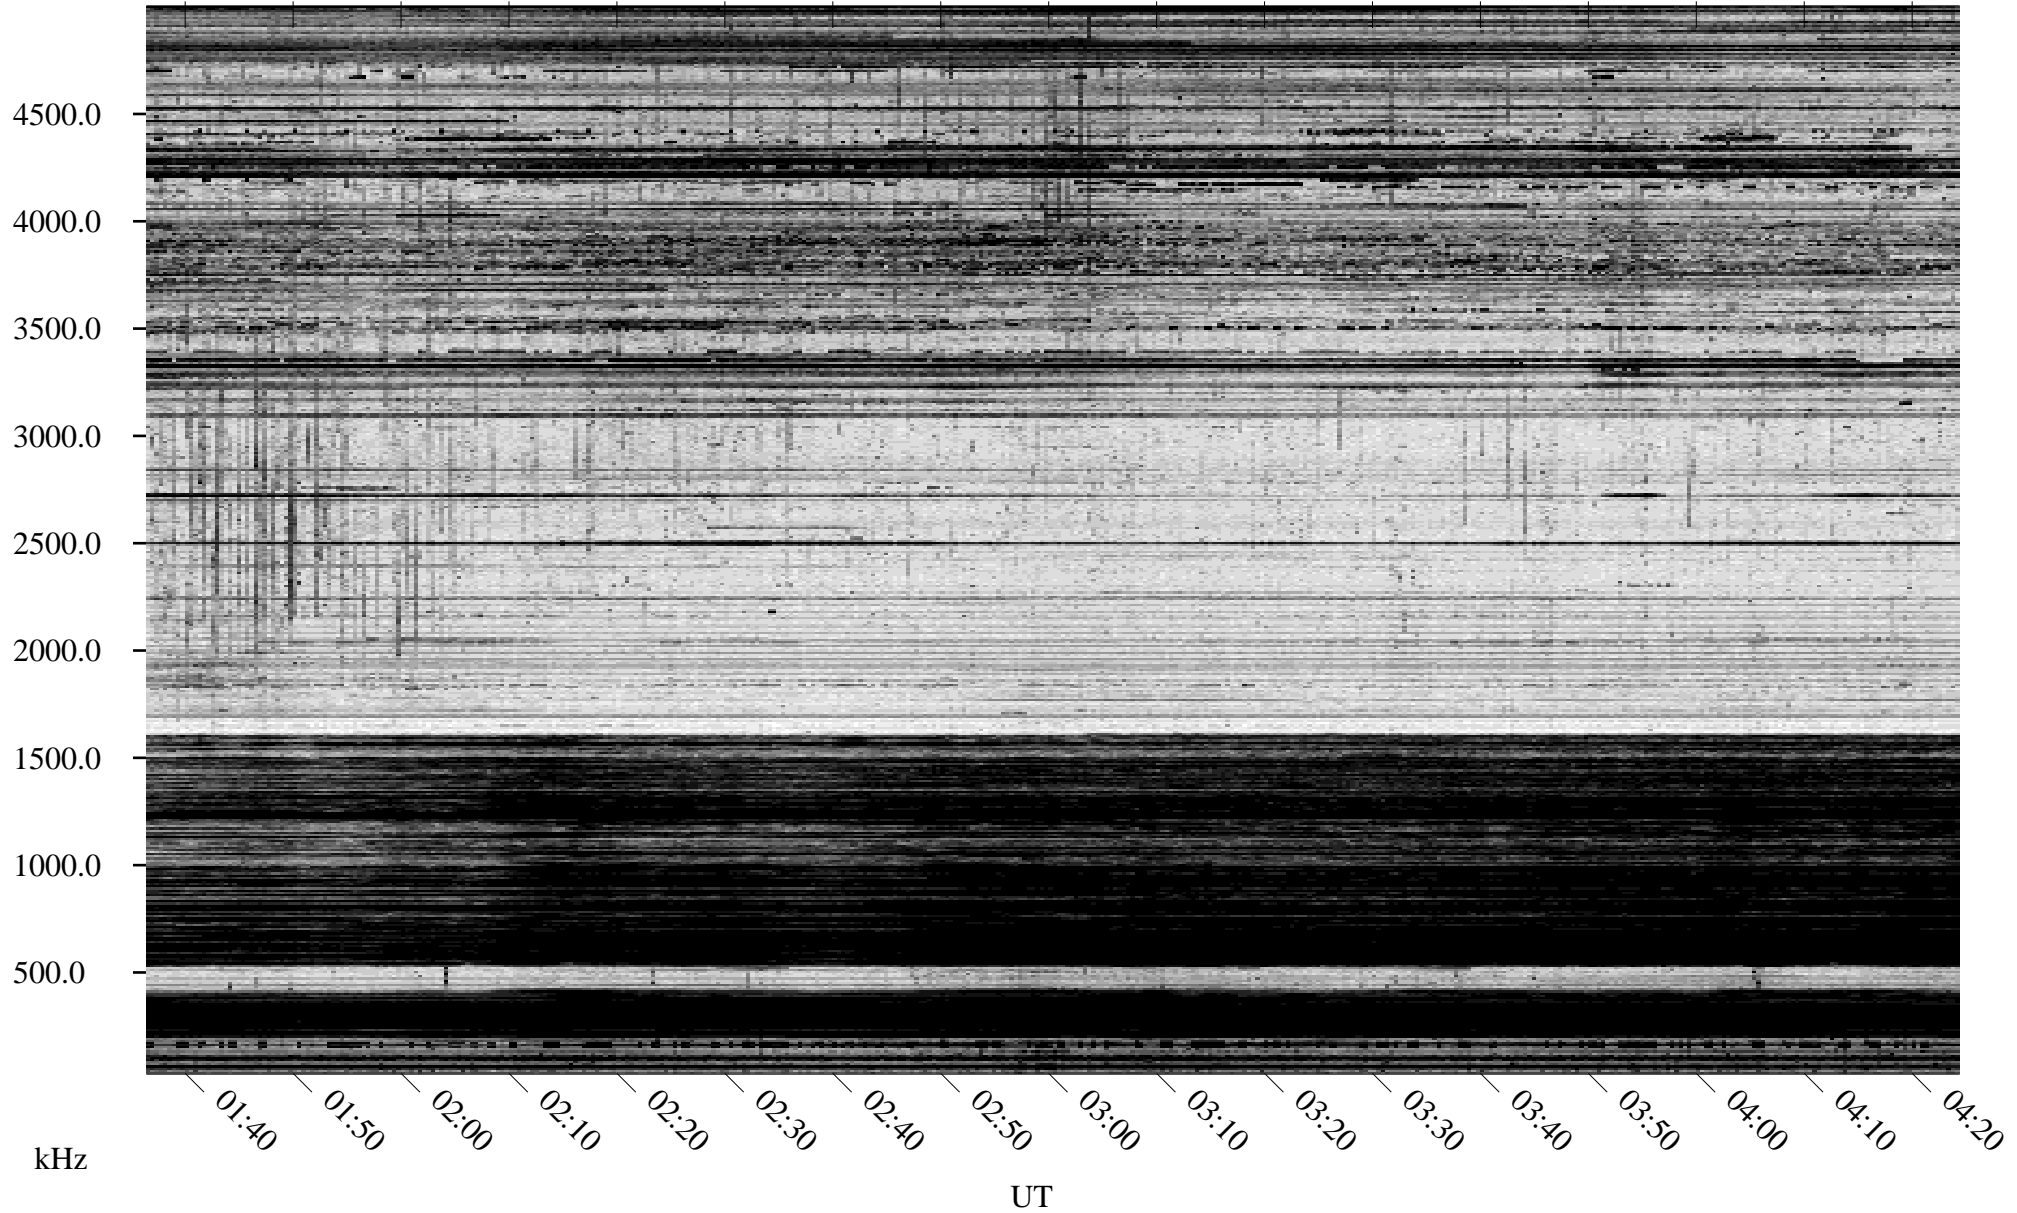

12/10/1994 Churchill, Manitoba

Linear Scale Black = 161 White = 15

ch94344l.r00m max_12

Page 1

12/10/1994 Churchill, Manitoba

Linear Scale Black = 161 White = 15

ch94344l.r00m max_12

Page 2

12/11/1994 Churchill, Manitoba

Linear Scale Black = 161 White = 15

ch94344l.r00m max_12

Page 3

12/11/1994 Churchill, Manitoba

Linear Scale Black = 161 White = 15

ch94344l.r00m max_12

Page 4

12/11/1994 Churchill, Manitoba

Linear Scale Black = 161 White = 15

ch94344l.r00m max_12

Page 5

12/11/1994 Churchill, Manitoba

Linear Scale Black = 161 White = 15

ch94344l.r00m max_12

Page 6

12/11/1994 Churchill, Manitoba

Linear Scale Black = 161 White = 15

ch94344l.r00m max_12

Page 7

12/11/1994 Churchill, Manitoba

Linear Scale Black = 161 White = 15

ch94344l.r00m max_12