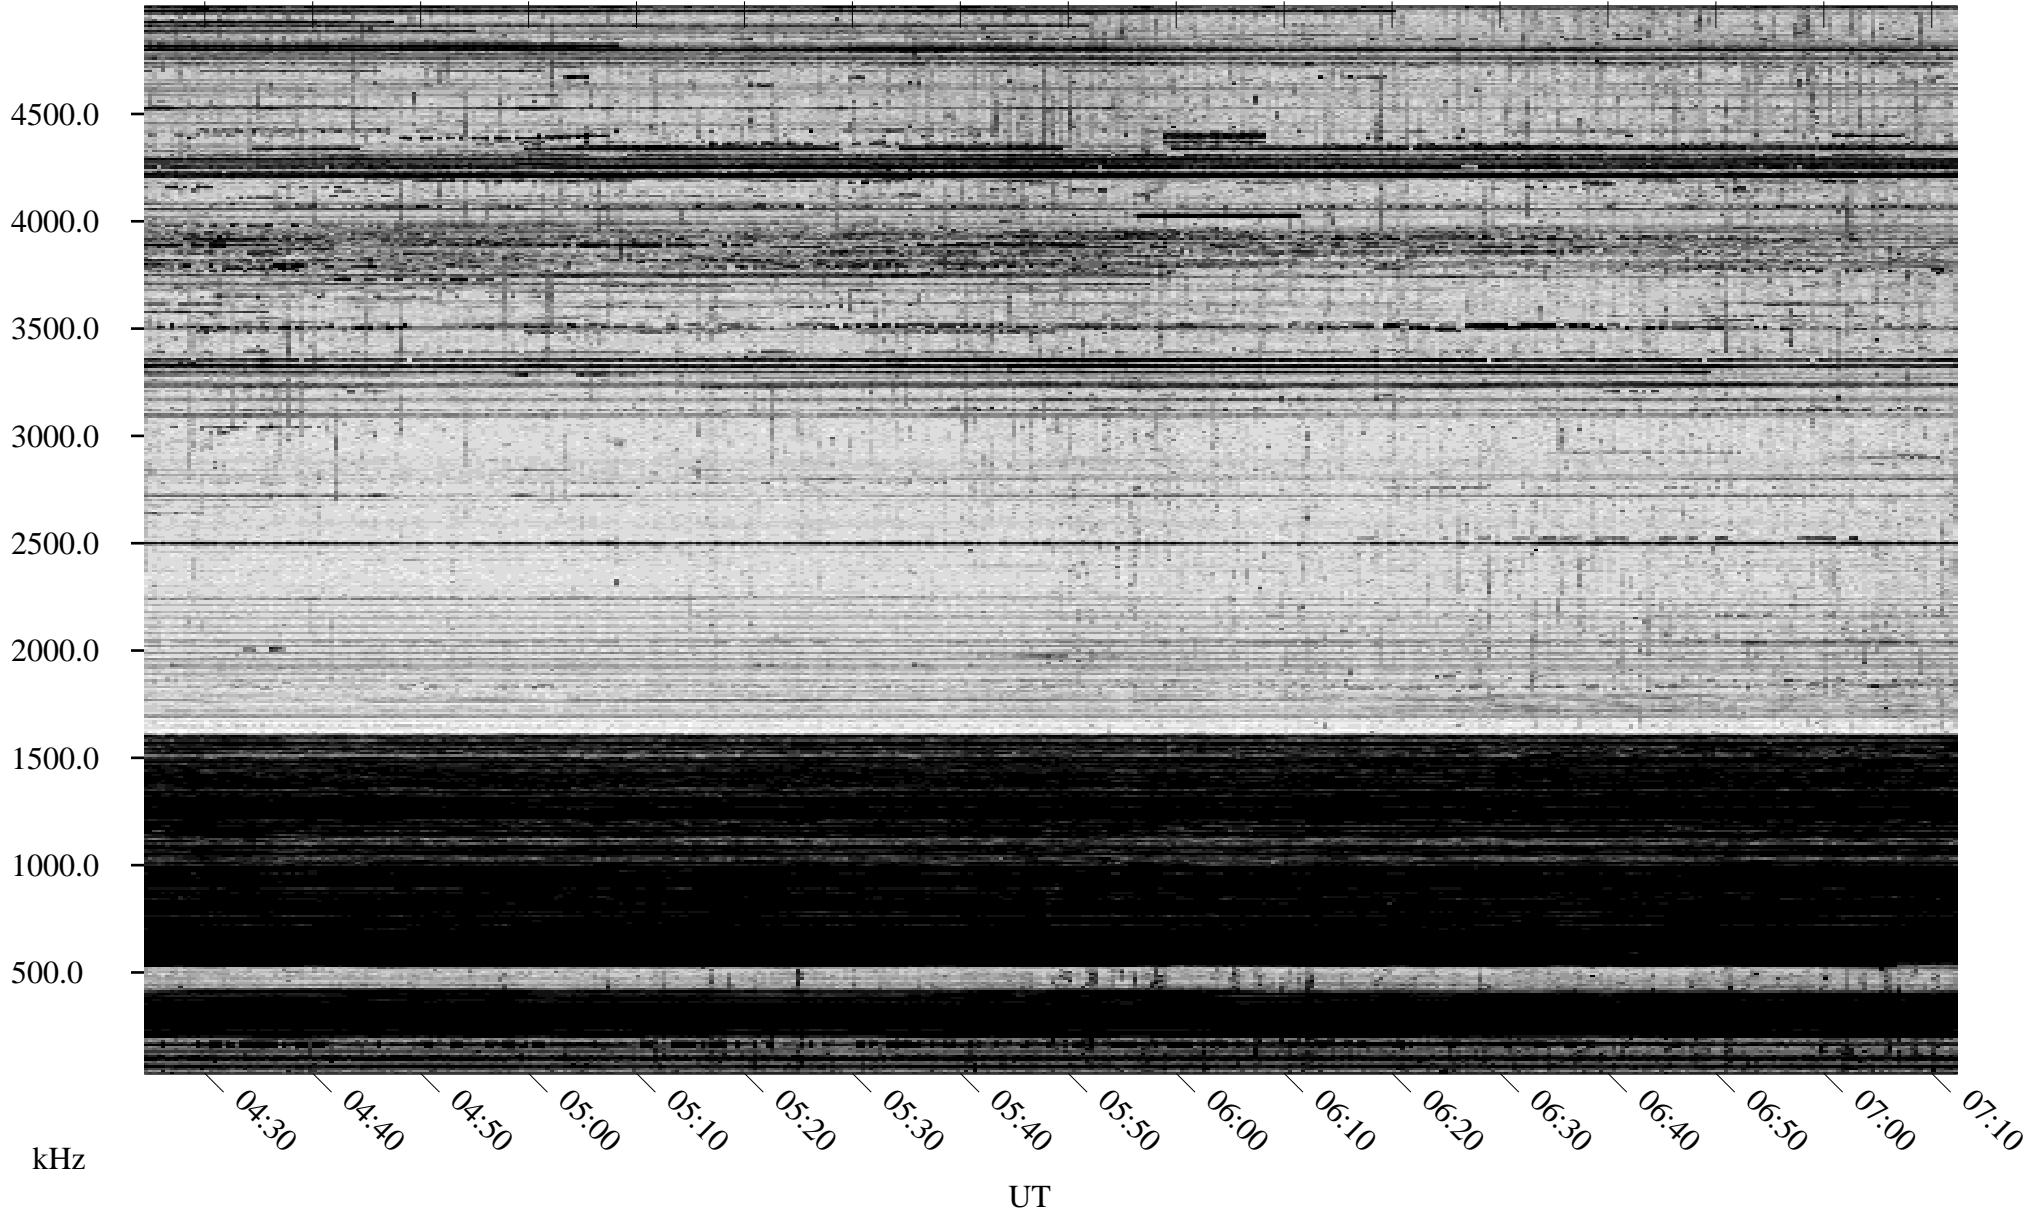

12/10/1994 Churchill, Manitoba

Linear Scale Black = 161 White = 15

ch94344l.r00m max_12

Page 1

12/10/1994 Churchill, Manitoba

Linear Scale Black = 161 White = 15

ch94344l.r00m max_12

Page 2

12/11/1994 Churchill, Manitoba

Linear Scale Black = 161 White = 15

ch94344l.r00m max_12

Page 3

12/11/1994 Churchill, Manitoba

Linear Scale Black = 161 White = 15

ch94344l.r00m max_12

Page 4

12/11/1994 Churchill, Manitoba

Linear Scale Black = 161 White = 15

ch94344l.r00m max_12

Page 5

12/11/1994 Churchill, Manitoba

Linear Scale Black = 161 White = 15

ch94344l.r00m max_12

Page 6

12/11/1994 Churchill, Manitoba

Linear Scale Black = 161 White = 15

ch94344l.r00m max_12

Page 7

12/11/1994 Churchill, Manitoba

Linear Scale Black = 161 White = 15

ch94344l.r00m max_12