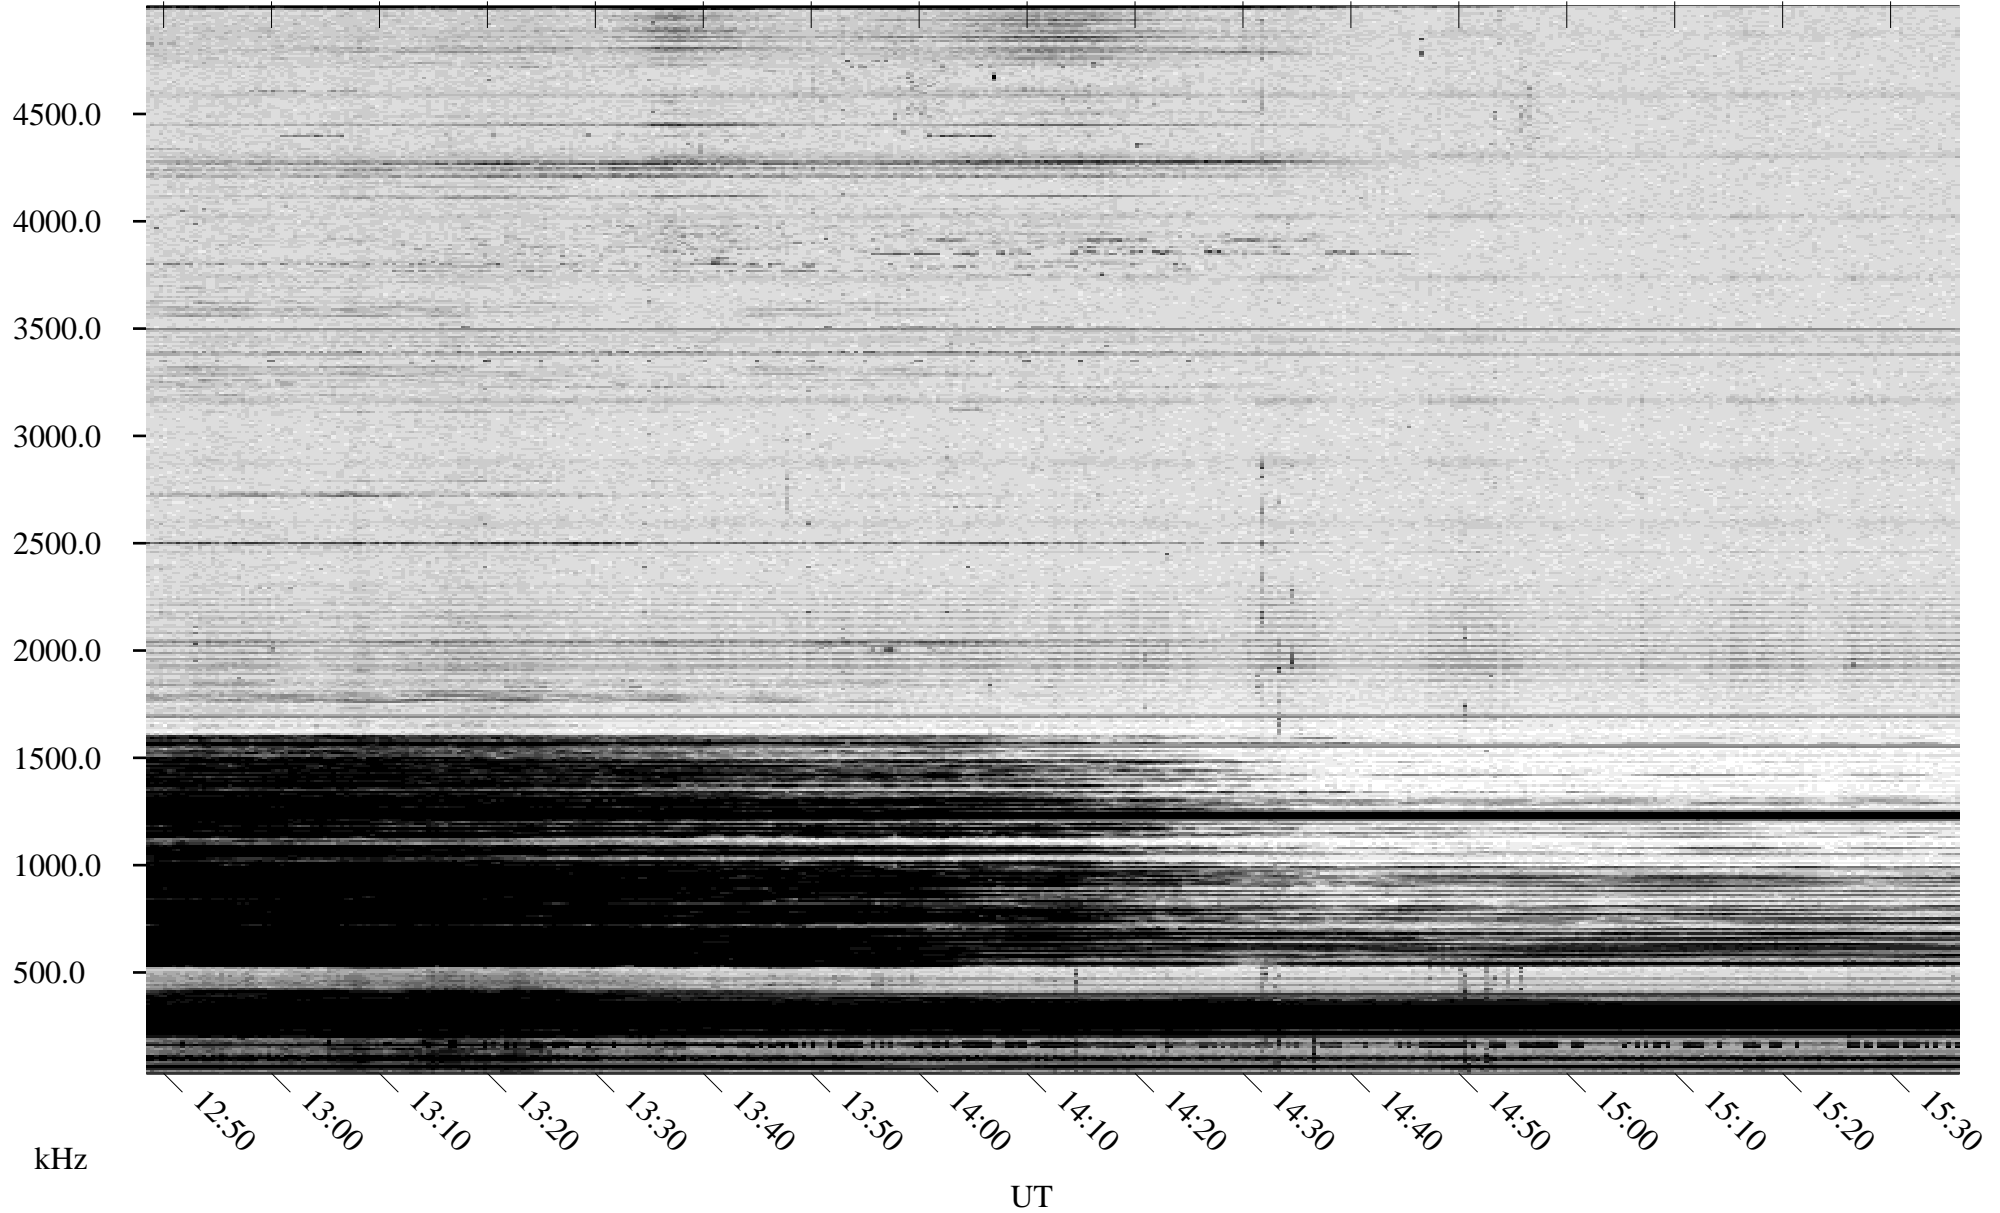

12/11/1994 Churchill, Manitoba

Linear Scale Black = 161 White = 15

ch94345l.r00m max_12

Page 1

12/11/1994 Churchill, Manitoba

Linear Scale Black = 161 White = 15

ch94345l.r00m max_12

Page 2

12/12/1994 Churchill, Manitoba

Linear Scale Black = 161 White = 15

ch943451.r00m max_12

Page 3

12/12/1994 Churchill, Manitoba

Linear Scale Black = 161 White = 15

ch943451.r00m max_12

Page 4

12/12/1994 Churchill, Manitoba

Linear Scale Black = 161 White = 15

ch943451.r00m max_12

Page 5

12/12/1994 Churchill, Manitoba

Linear Scale Black = 161 White = 15

ch943451.r00m max_12

Page 6

12/12/1994 Churchill, Manitoba

Linear Scale Black = 161 White = 15

ch943451.r00m max_12

Page 7

12/12/1994 Churchill, Manitoba

Linear Scale Black = 161 White = 15

ch943451.r00m max_12