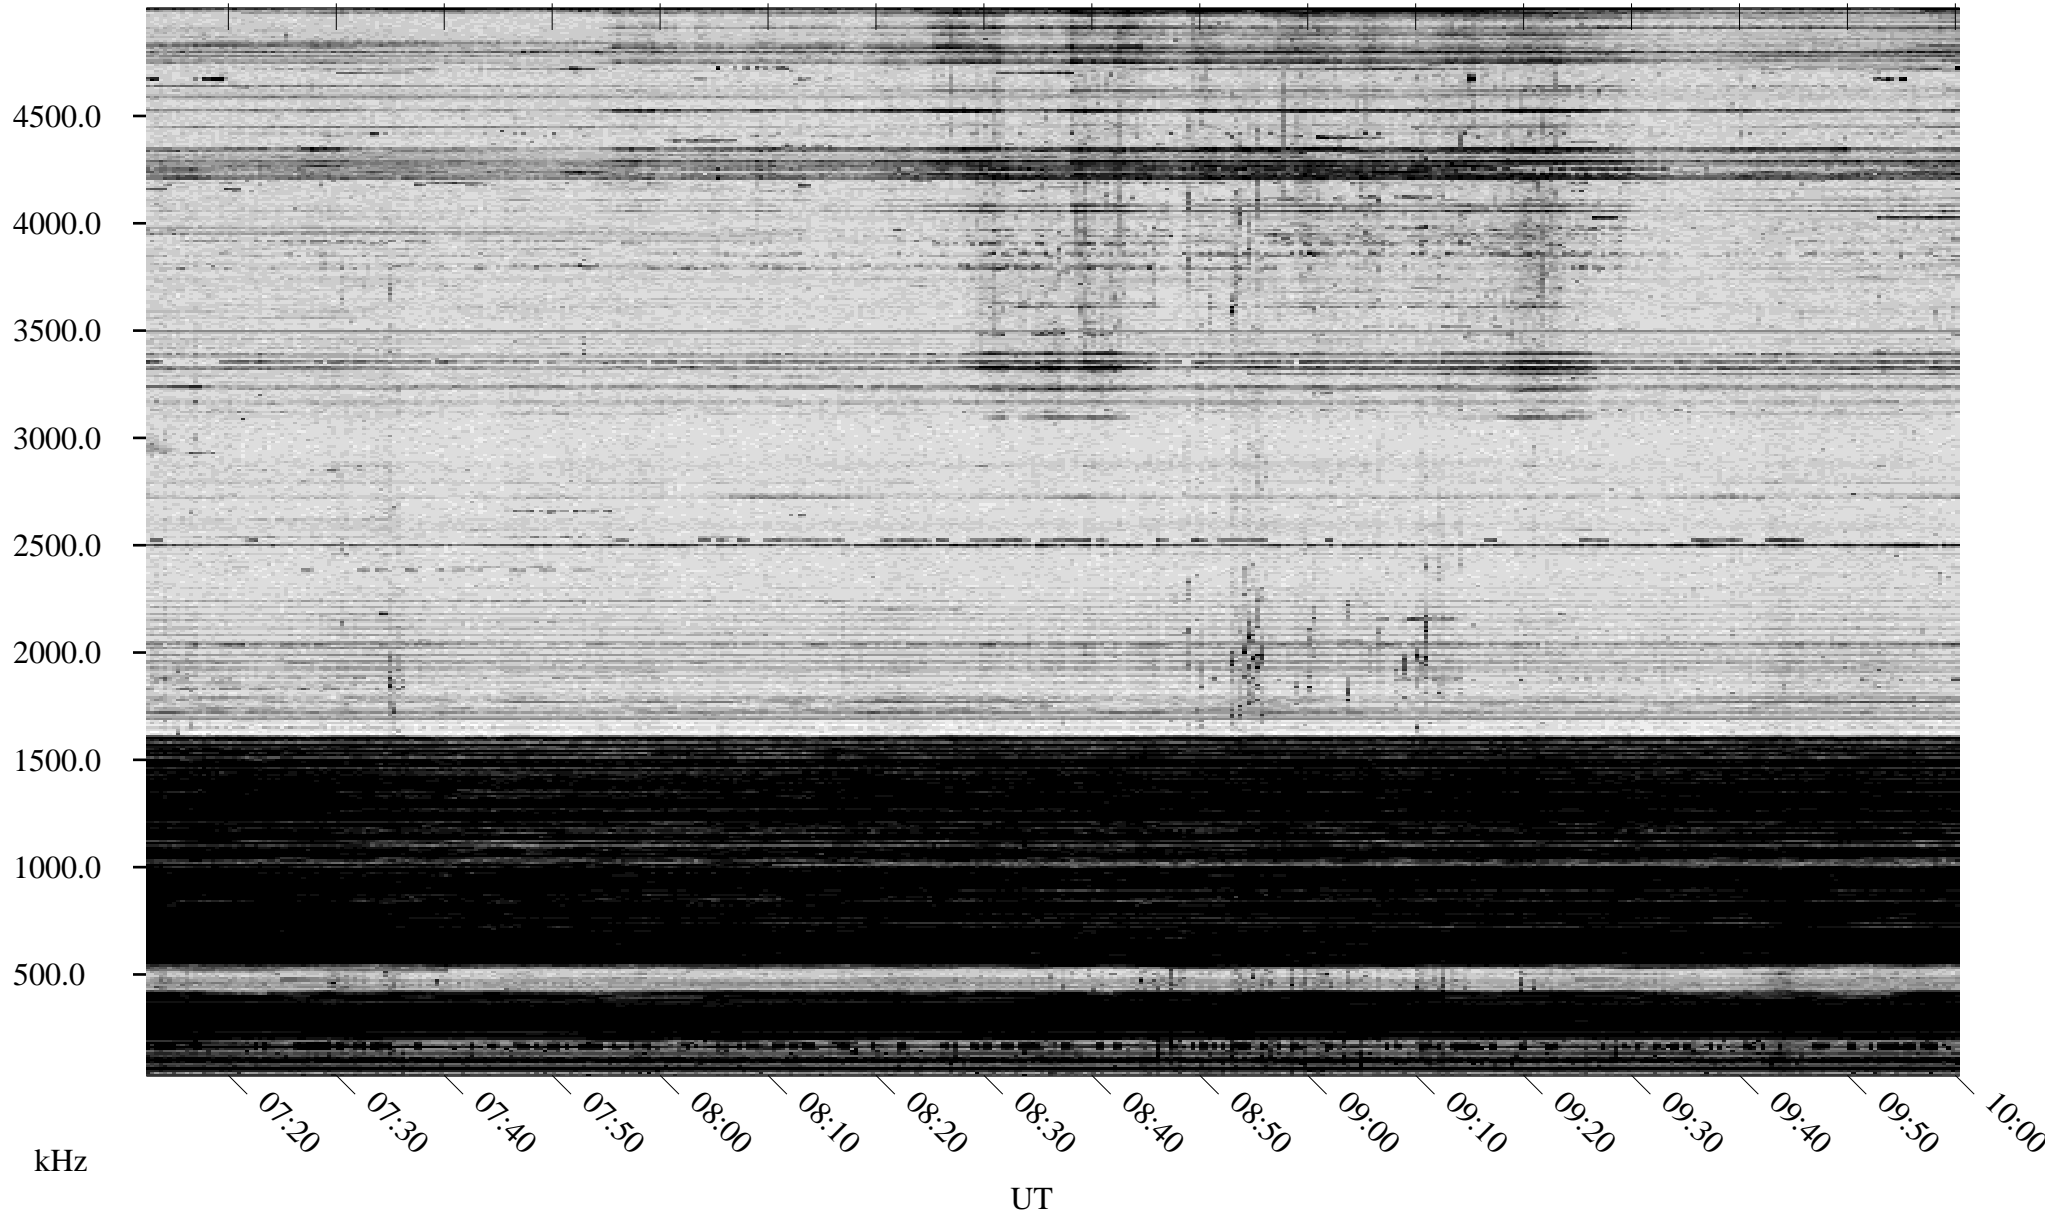

12/11/1994 Churchill, Manitoba

Linear Scale Black = 161 White = 15

ch94345l.r00m max_12

Page 1

12/11/1994 Churchill, Manitoba

Linear Scale Black = 161 White = 15

ch94345l.r00m max_12

Page 2

12/12/1994 Churchill, Manitoba

Linear Scale Black = 161 White = 15

ch943451.r00m max_12

Page 3

12/12/1994 Churchill, Manitoba

Linear Scale Black = 161 White = 15

ch943451.r00m max_12

Page 4

12/12/1994 Churchill, Manitoba

Linear Scale Black = 161 White = 15

ch943451.r00m max_12

Page 5

12/12/1994 Churchill, Manitoba

Linear Scale Black = 161 White = 15

ch943451.r00m max_12

Page 6

12/12/1994 Churchill, Manitoba

Linear Scale Black = 161 White = 15

ch943451.r00m max_12

Page 7

12/12/1994 Churchill, Manitoba

Linear Scale Black = 161 White = 15

ch943451.r00m max_12