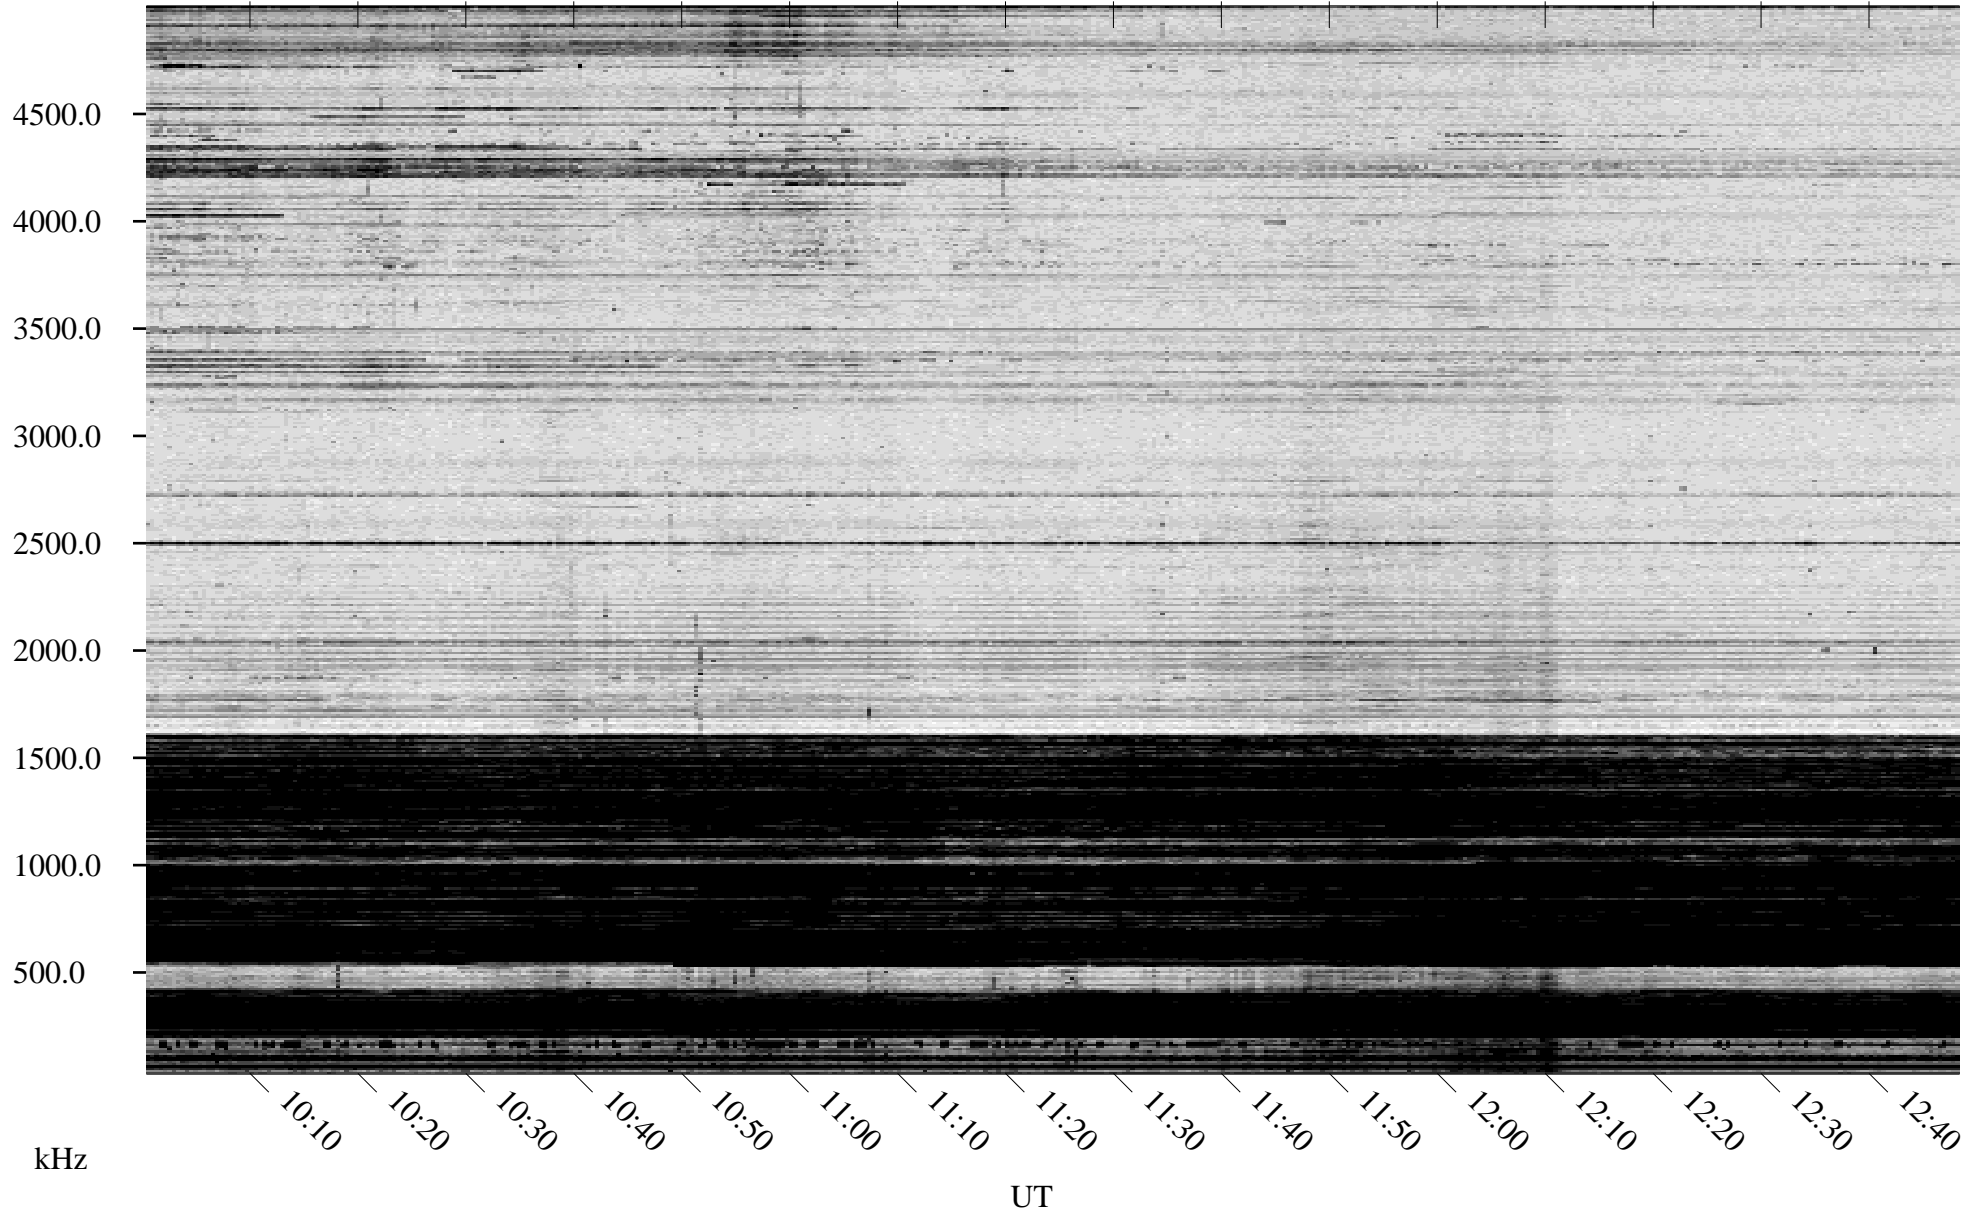

12/11/1994 Churchill, Manitoba

Linear Scale Black = 161 White = 15

ch94345l.r00m max_12

Page 1

12/11/1994 Churchill, Manitoba

Linear Scale Black = 161 White = 15

ch94345l.r00m max_12

Page 2

12/12/1994 Churchill, Manitoba

Linear Scale Black = 161 White = 15

ch943451.r00m max_12

Page 3

12/12/1994 Churchill, Manitoba

Linear Scale Black = 161 White = 15

ch943451.r00m max_12

Page 4

12/12/1994 Churchill, Manitoba

Linear Scale Black = 161 White = 15

ch943451.r00m max_12

Page 5

12/12/1994 Churchill, Manitoba

Linear Scale Black = 161 White = 15

ch943451.r00m max_12

Page 6

12/12/1994 Churchill, Manitoba

Linear Scale Black = 161 White = 15

ch943451.r00m max_12

Page 7

12/12/1994 Churchill, Manitoba

Linear Scale Black = 161 White = 15

ch943451.r00m max_12