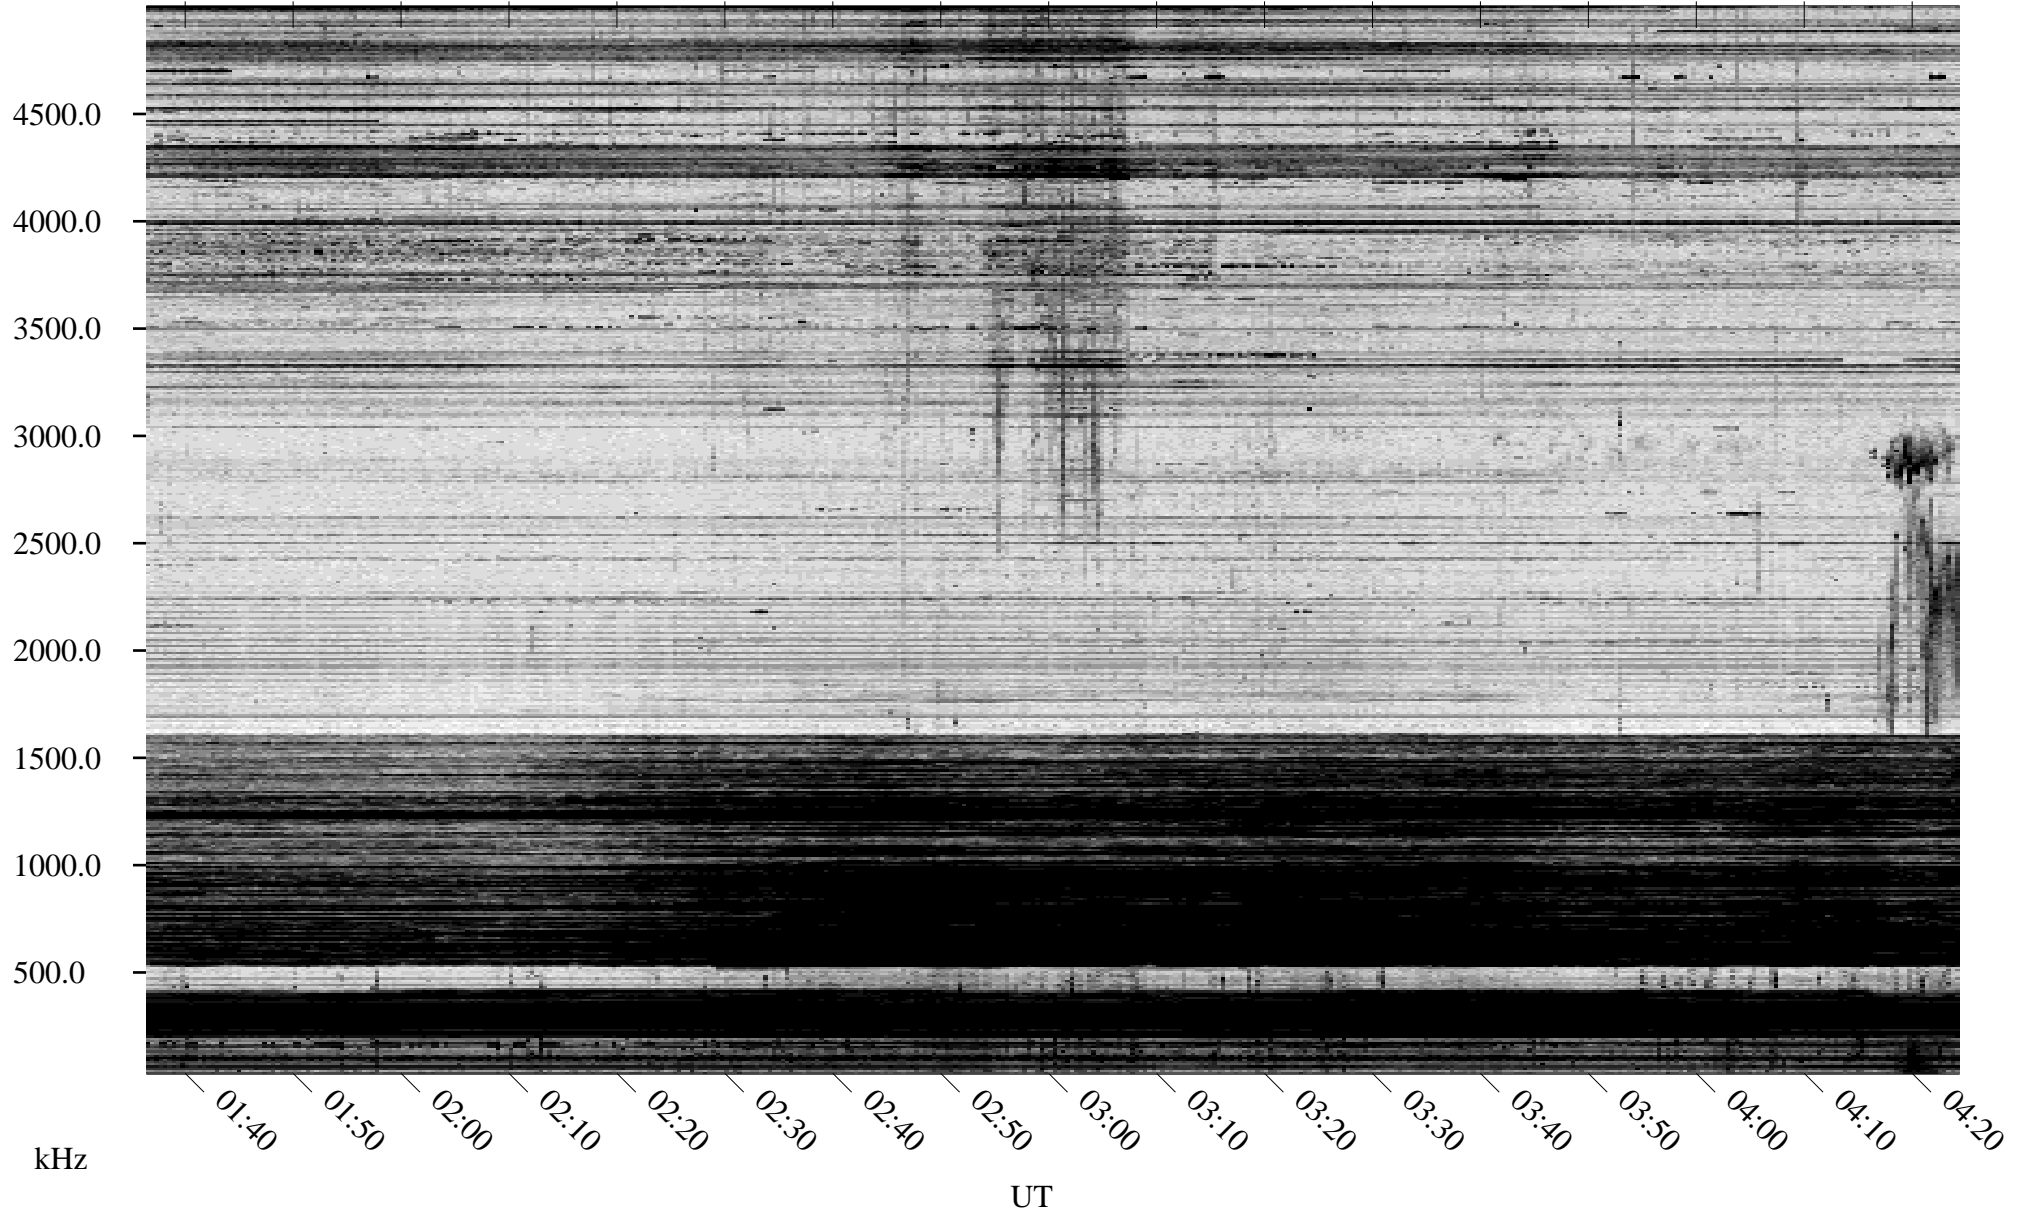

12/11/1994 Churchill, Manitoba

Linear Scale Black = 161 White = 15

ch94345l.r00m max_12

Page 1

12/11/1994 Churchill, Manitoba

Linear Scale Black = 161 White = 15

ch94345l.r00m max_12

Page 2

12/12/1994 Churchill, Manitoba

Linear Scale Black = 161 White = 15

ch943451.r00m max_12

Page 3

12/12/1994 Churchill, Manitoba

Linear Scale Black = 161 White = 15

ch943451.r00m max_12

Page 4

12/12/1994 Churchill, Manitoba

Linear Scale Black = 161 White = 15

ch943451.r00m max_12

Page 5

12/12/1994 Churchill, Manitoba

Linear Scale Black = 161 White = 15

ch943451.r00m max_12

Page 6

12/12/1994 Churchill, Manitoba

Linear Scale Black = 161 White = 15

ch943451.r00m max_12

Page 7

12/12/1994 Churchill, Manitoba

Linear Scale Black = 161 White = 15

ch943451.r00m max_12