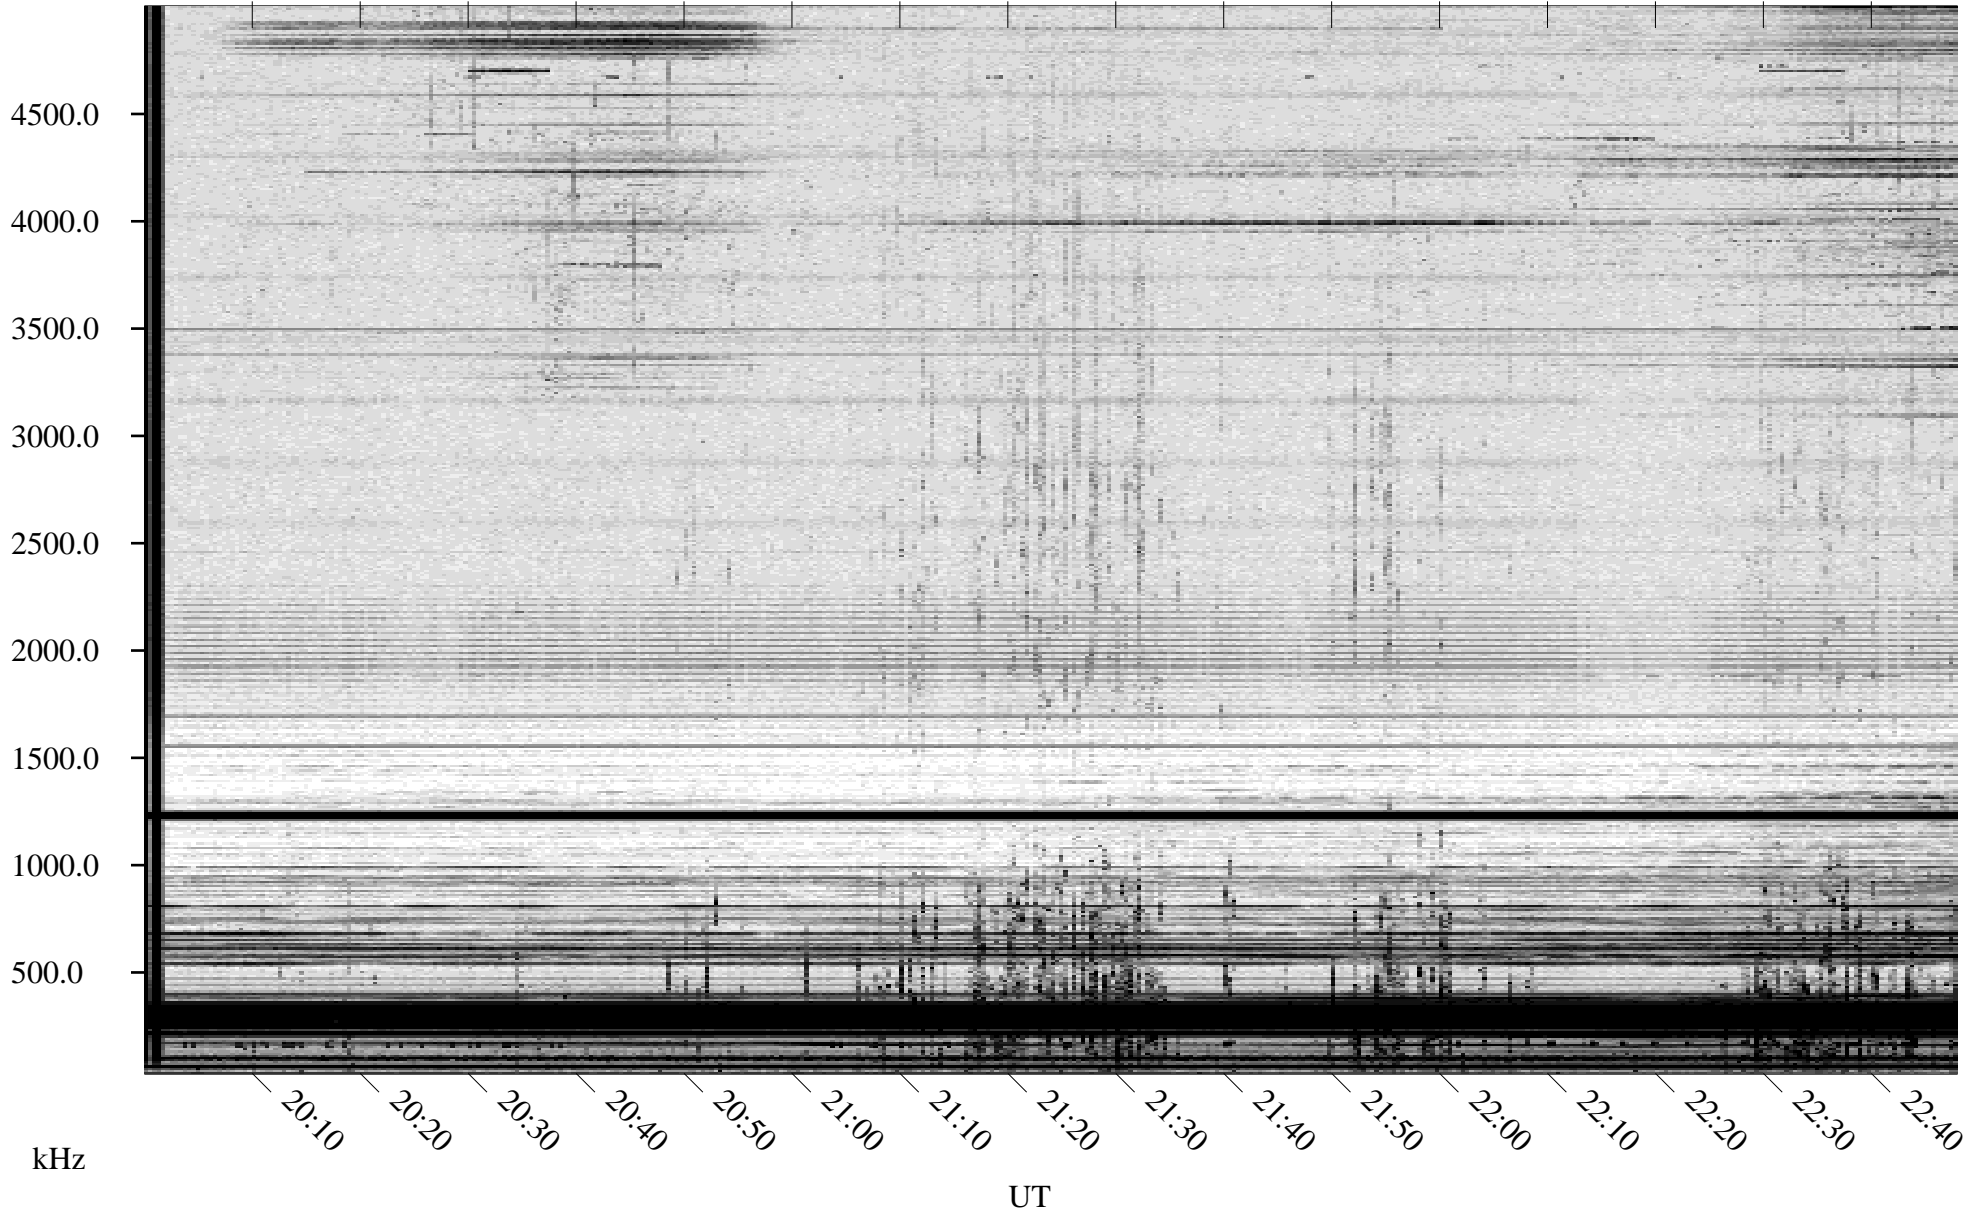

12/11/1994 Churchill, Manitoba

Linear Scale Black = 161 White = 15

ch94345l.r00m max_12

Page 1

12/11/1994 Churchill, Manitoba

Linear Scale Black = 161 White = 15

ch94345l.r00m max_12

Page 2

12/12/1994 Churchill, Manitoba

Linear Scale Black = 161 White = 15

ch943451.r00m max_12

Page 3

12/12/1994 Churchill, Manitoba

Linear Scale Black = 161 White = 15

ch943451.r00m max_12

Page 4

12/12/1994 Churchill, Manitoba

Linear Scale Black = 161 White = 15

ch943451.r00m max_12

Page 5

12/12/1994 Churchill, Manitoba

Linear Scale Black = 161 White = 15

ch943451.r00m max_12

Page 6

12/12/1994 Churchill, Manitoba

Linear Scale Black = 161 White = 15

ch943451.r00m max_12

Page 7

12/12/1994 Churchill, Manitoba

Linear Scale Black = 161 White = 15

ch943451.r00m max_12