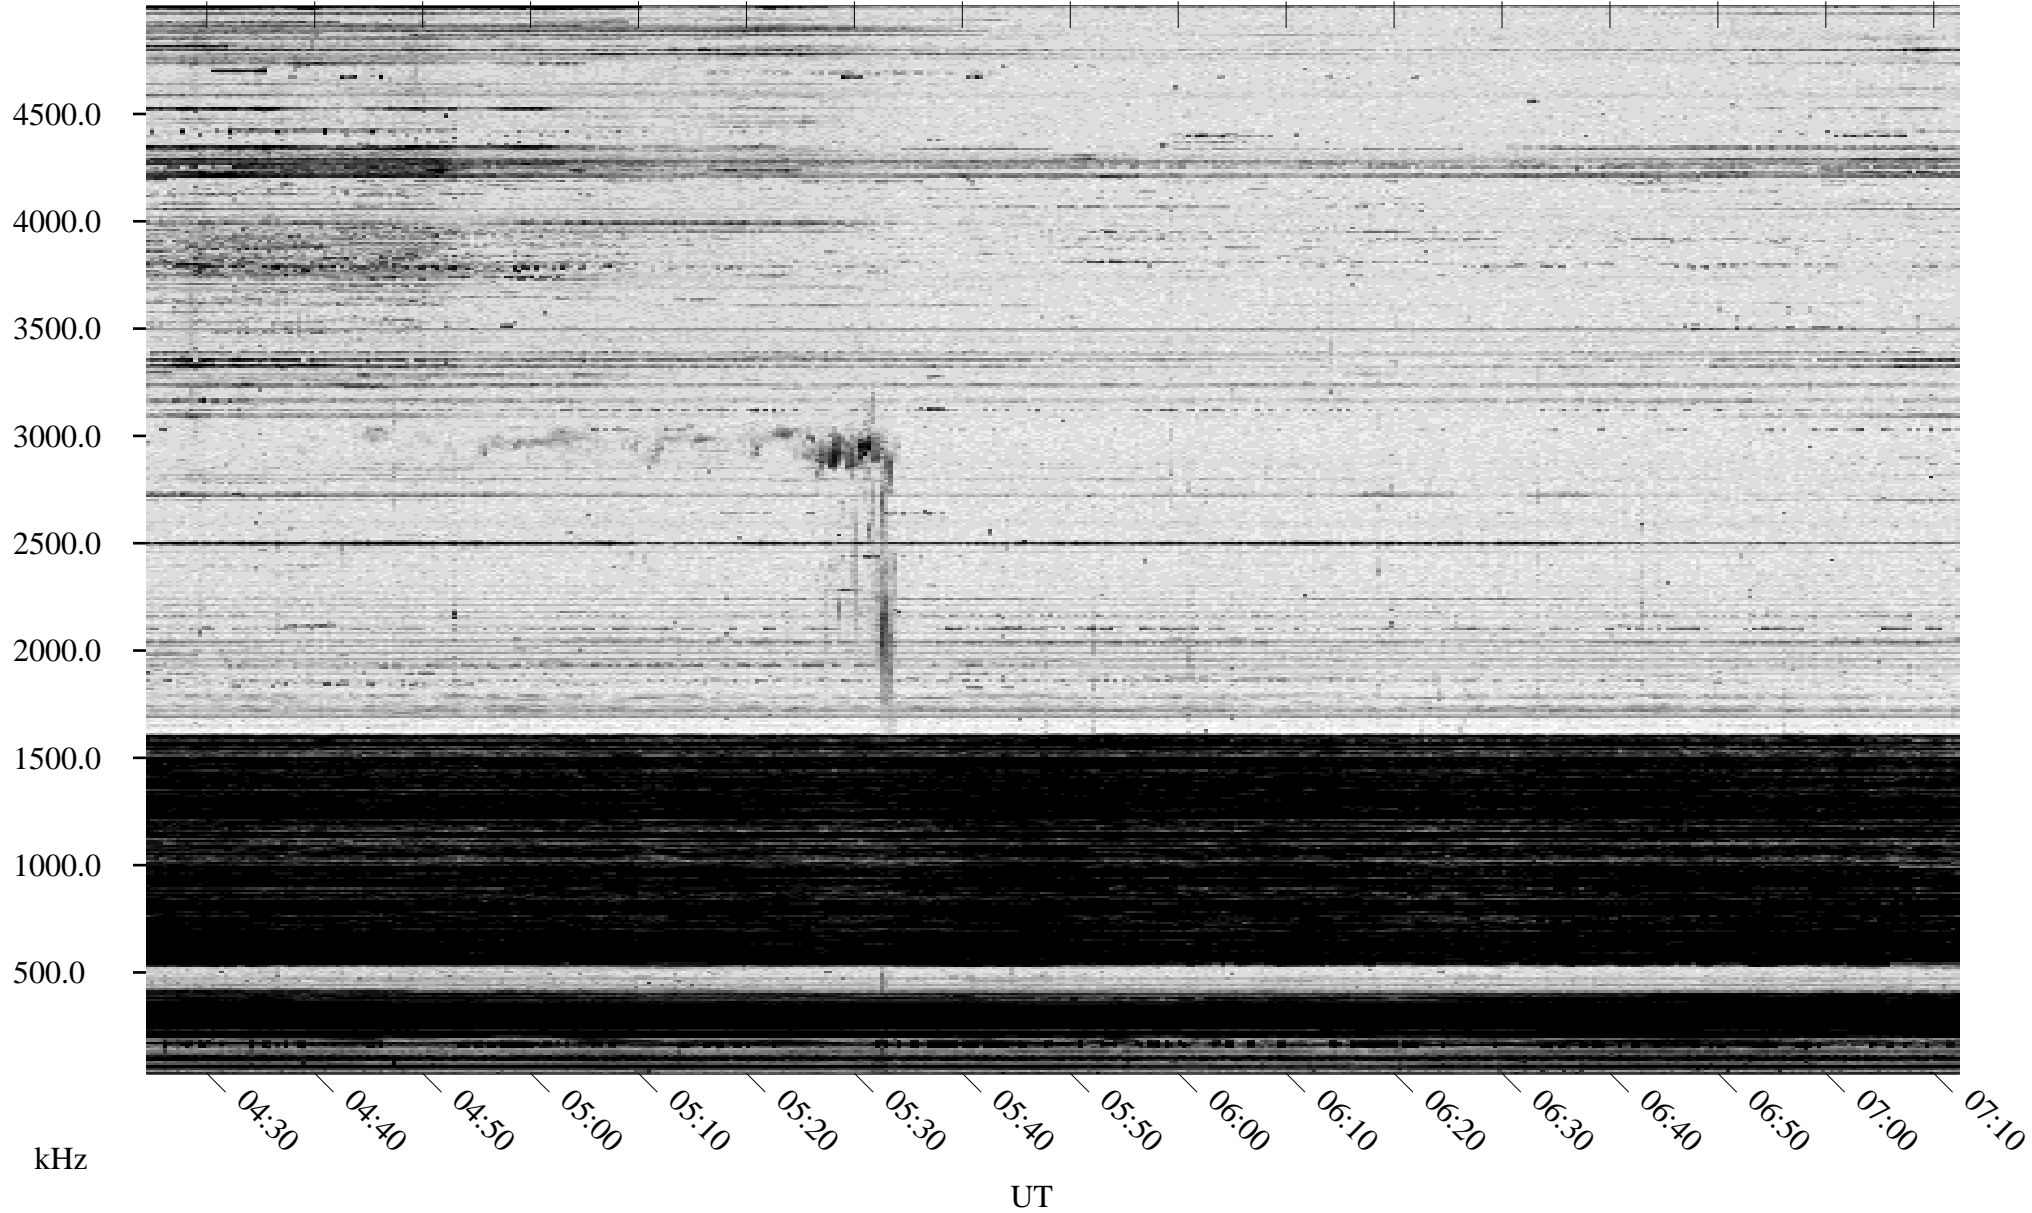

12/12/1994 Churchill, Manitoba

Linear Scale Black = 161 White = 15

ch94346l.r00m max_12

Page 1

12/12/1994 Churchill, Manitoba

Linear Scale Black = 161 White = 15

ch94346l.r00m max_12

Page 2

12/13/1994 Churchill, Manitoba

Linear Scale Black = 161 White = 15

ch94346l.r00m max_12

Page 3

12/13/1994 Churchill, Manitoba

Linear Scale Black = 161 White = 15

ch94346l.r00m max_12

Page 4

12/13/1994 Churchill, Manitoba

Linear Scale Black = 161 White = 15

ch94346l.r00m max_12

Page 5

12/13/1994 Churchill, Manitoba

Linear Scale Black = 161 White = 15

ch94346l.r00m max_12

Page 6

12/13/1994 Churchill, Manitoba

Linear Scale Black = 161 White = 15

ch94346l.r00m max_12

Page 7

12/13/1994 Churchill, Manitoba

Linear Scale Black = 161 White = 15

ch94346l.r00m max_12

Page 8