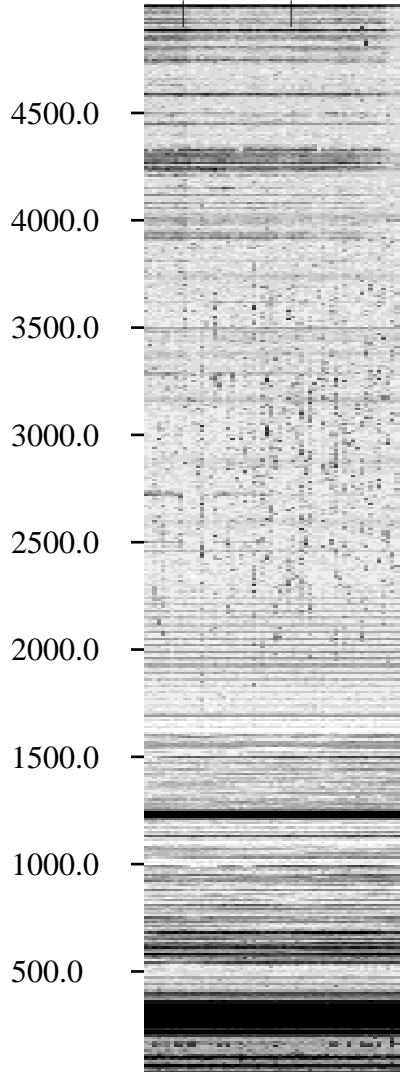

12/12/1994 Churchill, Manitoba

Linear Scale Black = 161 White = 15

ch94346l.r00m max_12

Page 1

12/12/1994 Churchill, Manitoba

Linear Scale Black = 161 White = 15

ch94346l.r00m max_12

Page 2

12/13/1994 Churchill, Manitoba

Linear Scale Black = 161 White = 15

ch94346l.r00m max_12

Page 3

12/13/1994 Churchill, Manitoba

Linear Scale Black = 161 White = 15

ch94346l.r00m max_12

Page 4

12/13/1994 Churchill, Manitoba

Linear Scale Black = 161 White = 15

ch94346l.r00m max_12

Page 5

12/13/1994 Churchill, Manitoba

Linear Scale Black = 161 White = 15

ch94346l.r00m max_12

Page 6

12/13/1994 Churchill, Manitoba

Linear Scale Black = 161 White = 15

ch94346l.r00m max_12

Page 7

12/13/1994 Churchill, Manitoba

Linear Scale Black = 161 White = 15

ch94346l.r00m max_12

Page 8