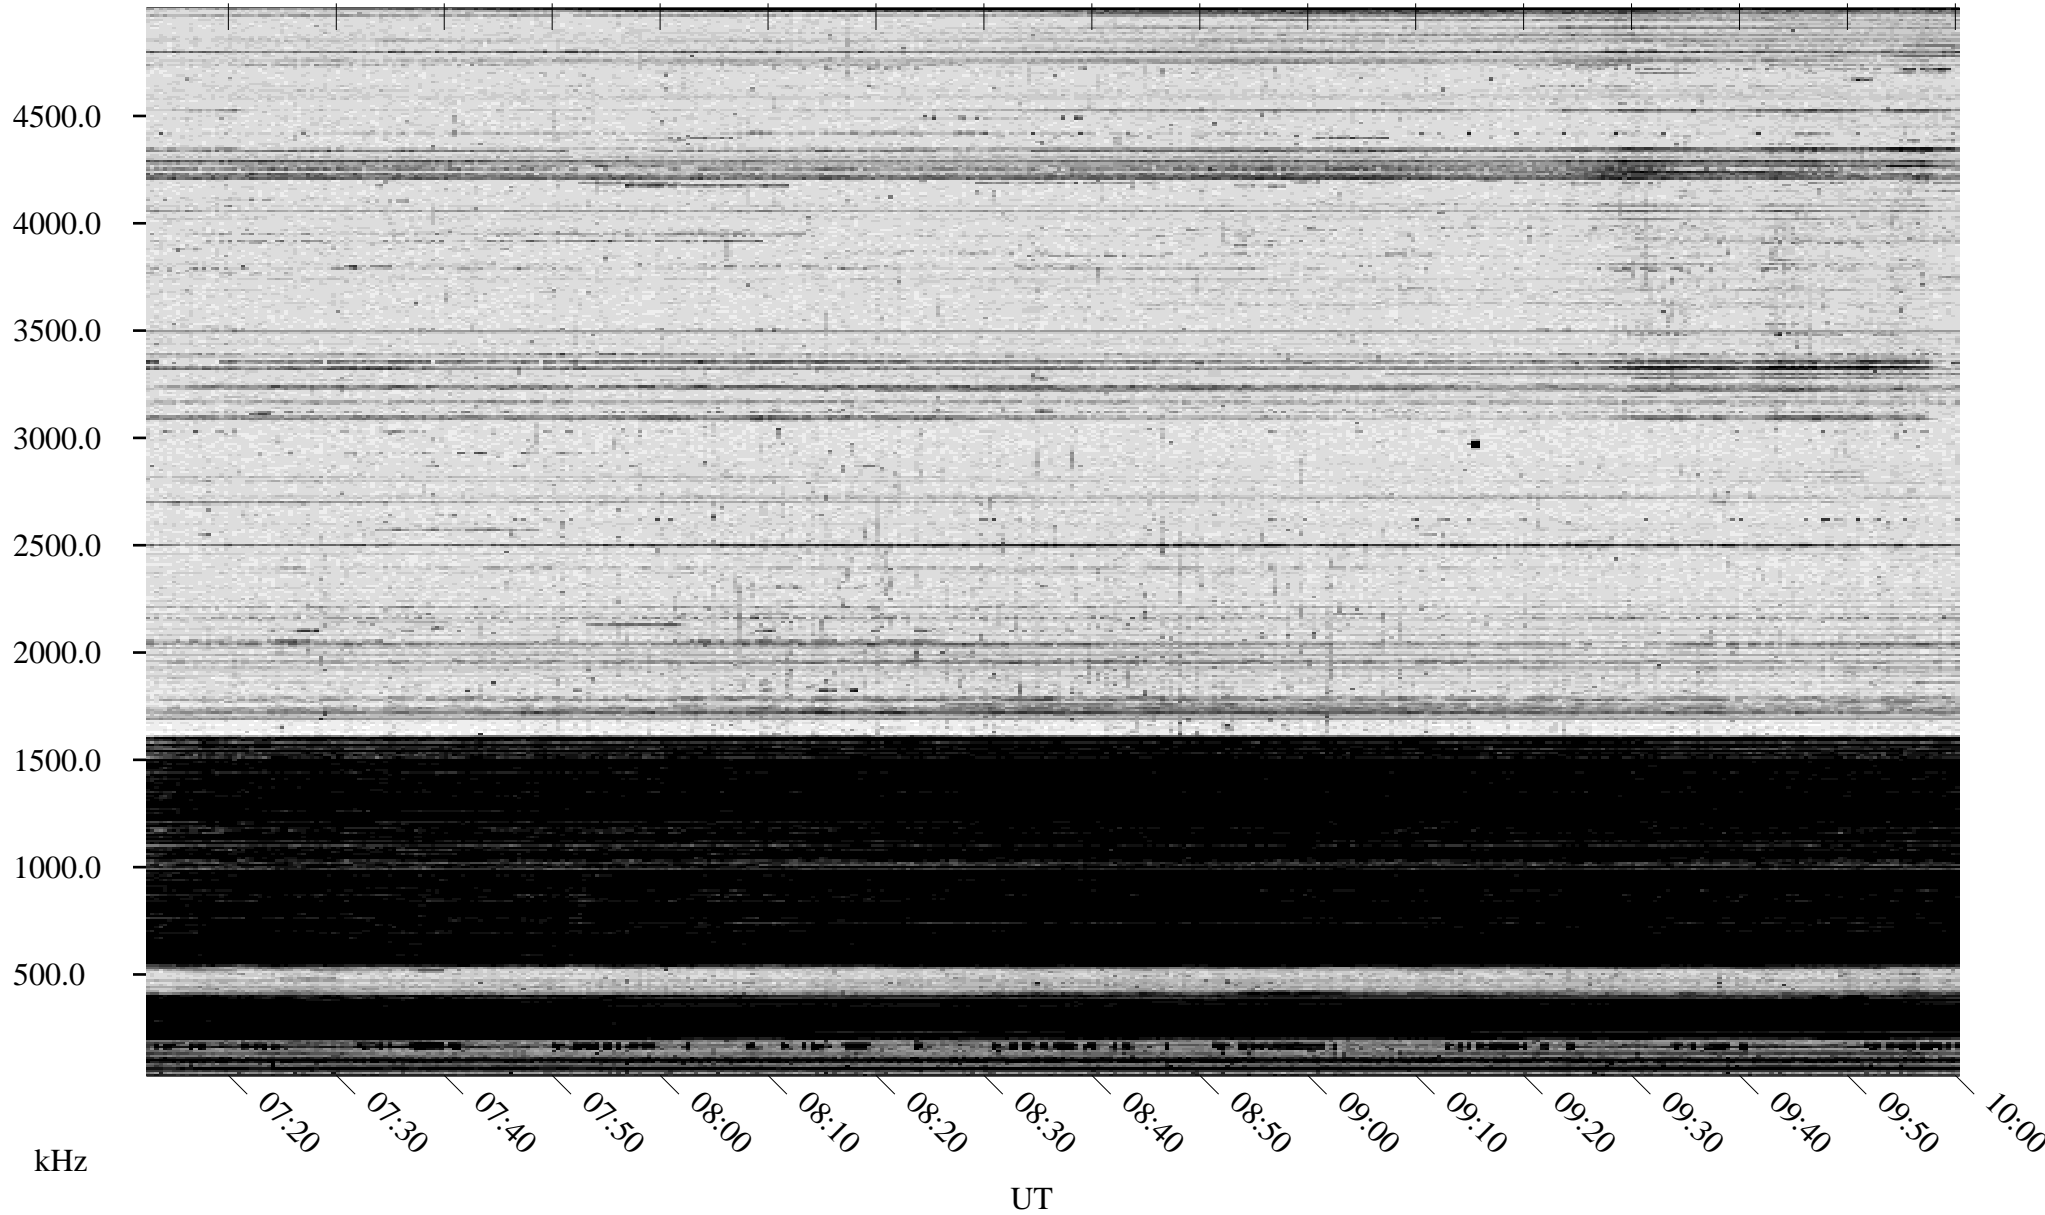

12/12/1994 Churchill, Manitoba

Linear Scale Black = 161 White = 15

ch94346l.r00m max_12

Page 1

12/12/1994 Churchill, Manitoba

Linear Scale Black = 161 White = 15

ch94346l.r00m max_12

Page 2

12/13/1994 Churchill, Manitoba

Linear Scale Black = 161 White = 15

ch94346l.r00m max_12

Page 3

12/13/1994 Churchill, Manitoba

Linear Scale Black = 161 White = 15

ch94346l.r00m max_12

Page 4

12/13/1994 Churchill, Manitoba

Linear Scale Black = 161 White = 15

ch94346l.r00m max_12

Page 5

12/13/1994 Churchill, Manitoba

Linear Scale Black = 161 White = 15

ch94346l.r00m max_12

Page 6

12/13/1994 Churchill, Manitoba

Linear Scale Black = 161 White = 15

ch94346l.r00m max_12

Page 7

12/13/1994 Churchill, Manitoba

Linear Scale Black = 161 White = 15

ch94346l.r00m max_12

Page 8