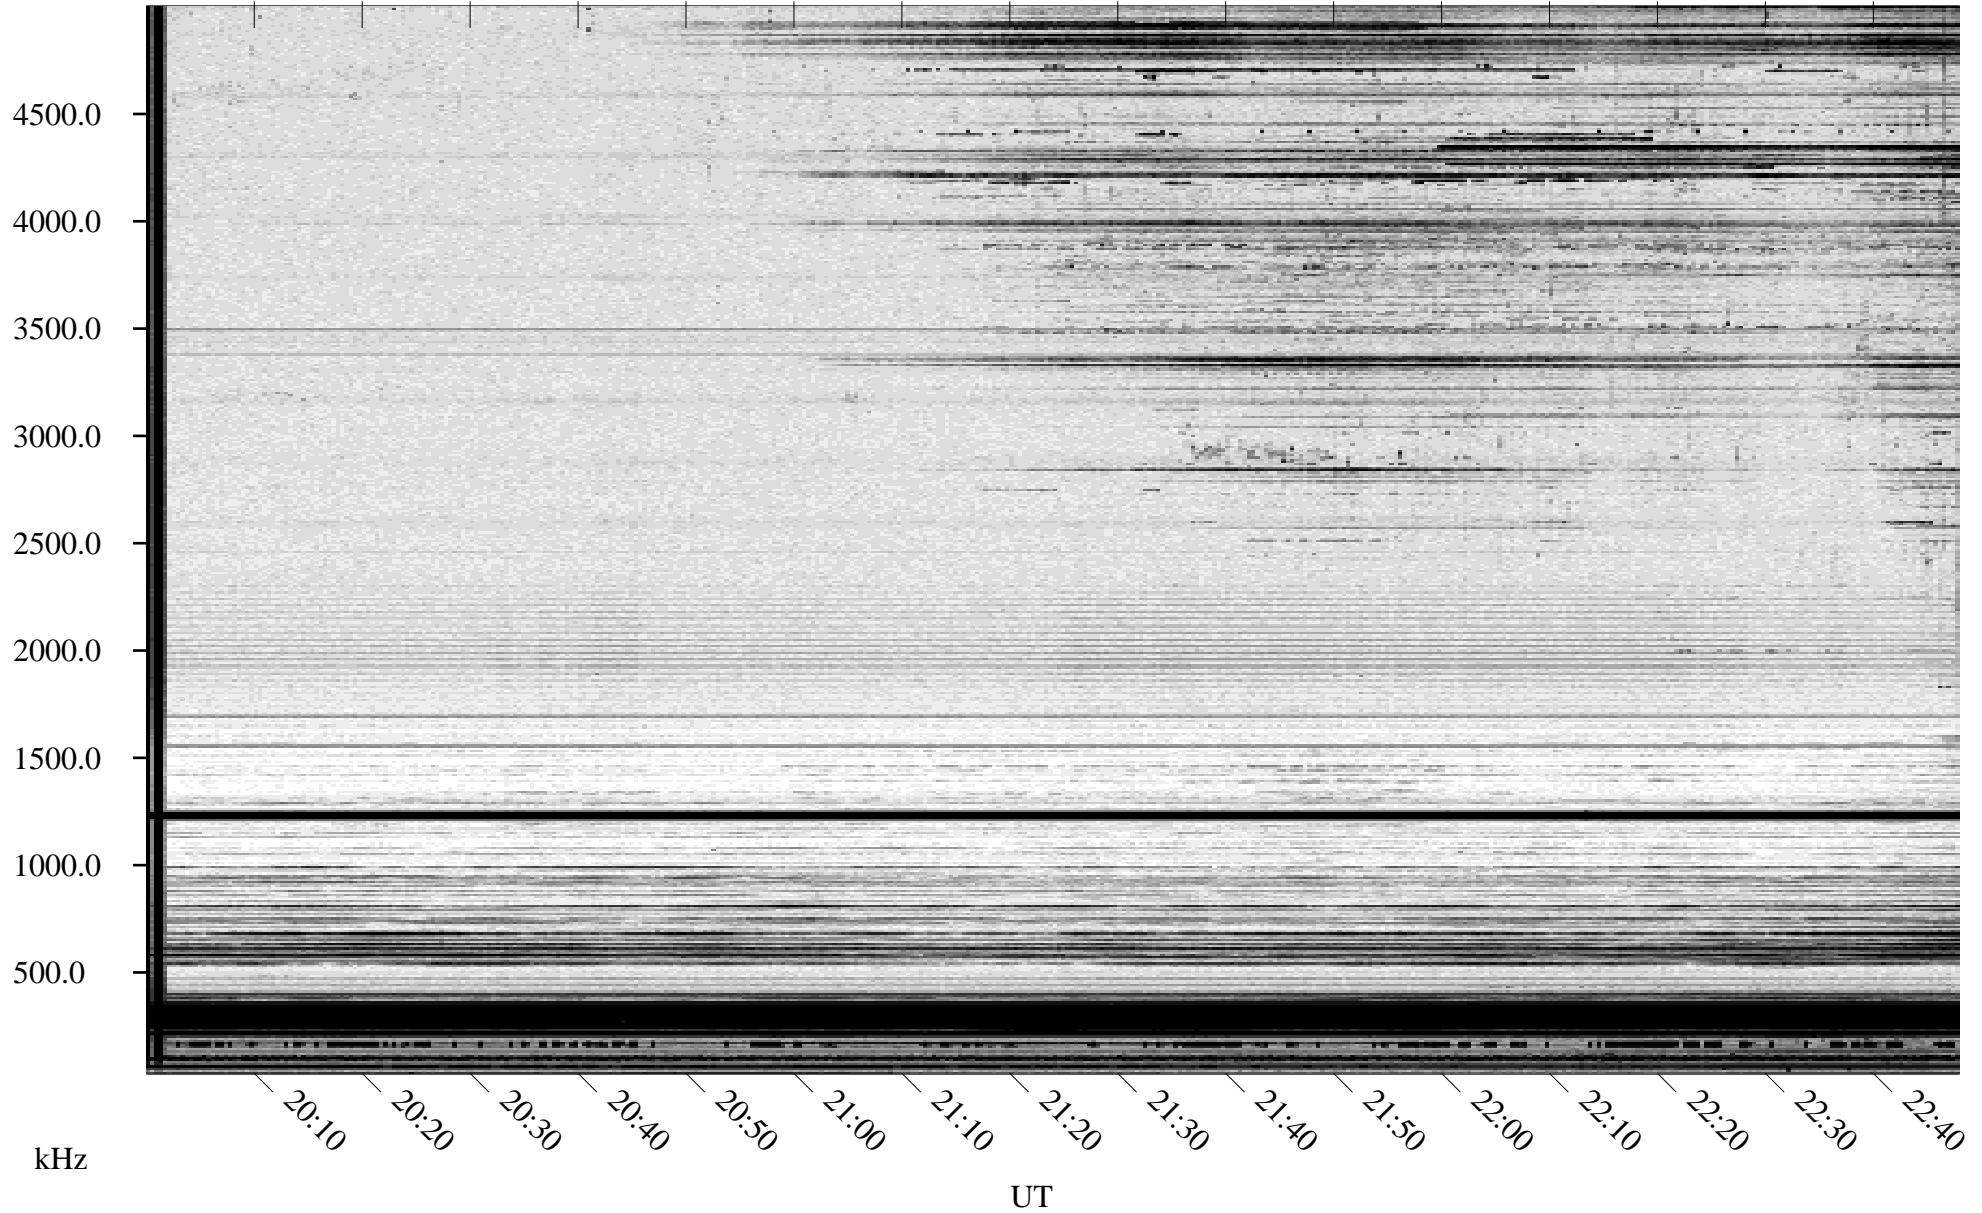

12/12/1994 Churchill, Manitoba

Linear Scale Black = 161 White = 15

ch94346l.r00m max_12

Page 1

12/12/1994 Churchill, Manitoba

Linear Scale Black = 161 White = 15

ch94346l.r00m max_12

Page 2

12/13/1994 Churchill, Manitoba

Linear Scale Black = 161 White = 15

ch94346l.r00m max_12

Page 3

12/13/1994 Churchill, Manitoba

Linear Scale Black = 161 White = 15

ch94346l.r00m max_12

Page 4

12/13/1994 Churchill, Manitoba

Linear Scale Black = 161 White = 15

ch94346l.r00m max_12

Page 5

12/13/1994 Churchill, Manitoba

Linear Scale Black = 161 White = 15

ch94346l.r00m max_12

Page 6

12/13/1994 Churchill, Manitoba

Linear Scale Black = 161 White = 15

ch94346l.r00m max_12

Page 7

12/13/1994 Churchill, Manitoba

Linear Scale Black = 161 White = 15

ch94346l.r00m max_12

Page 8