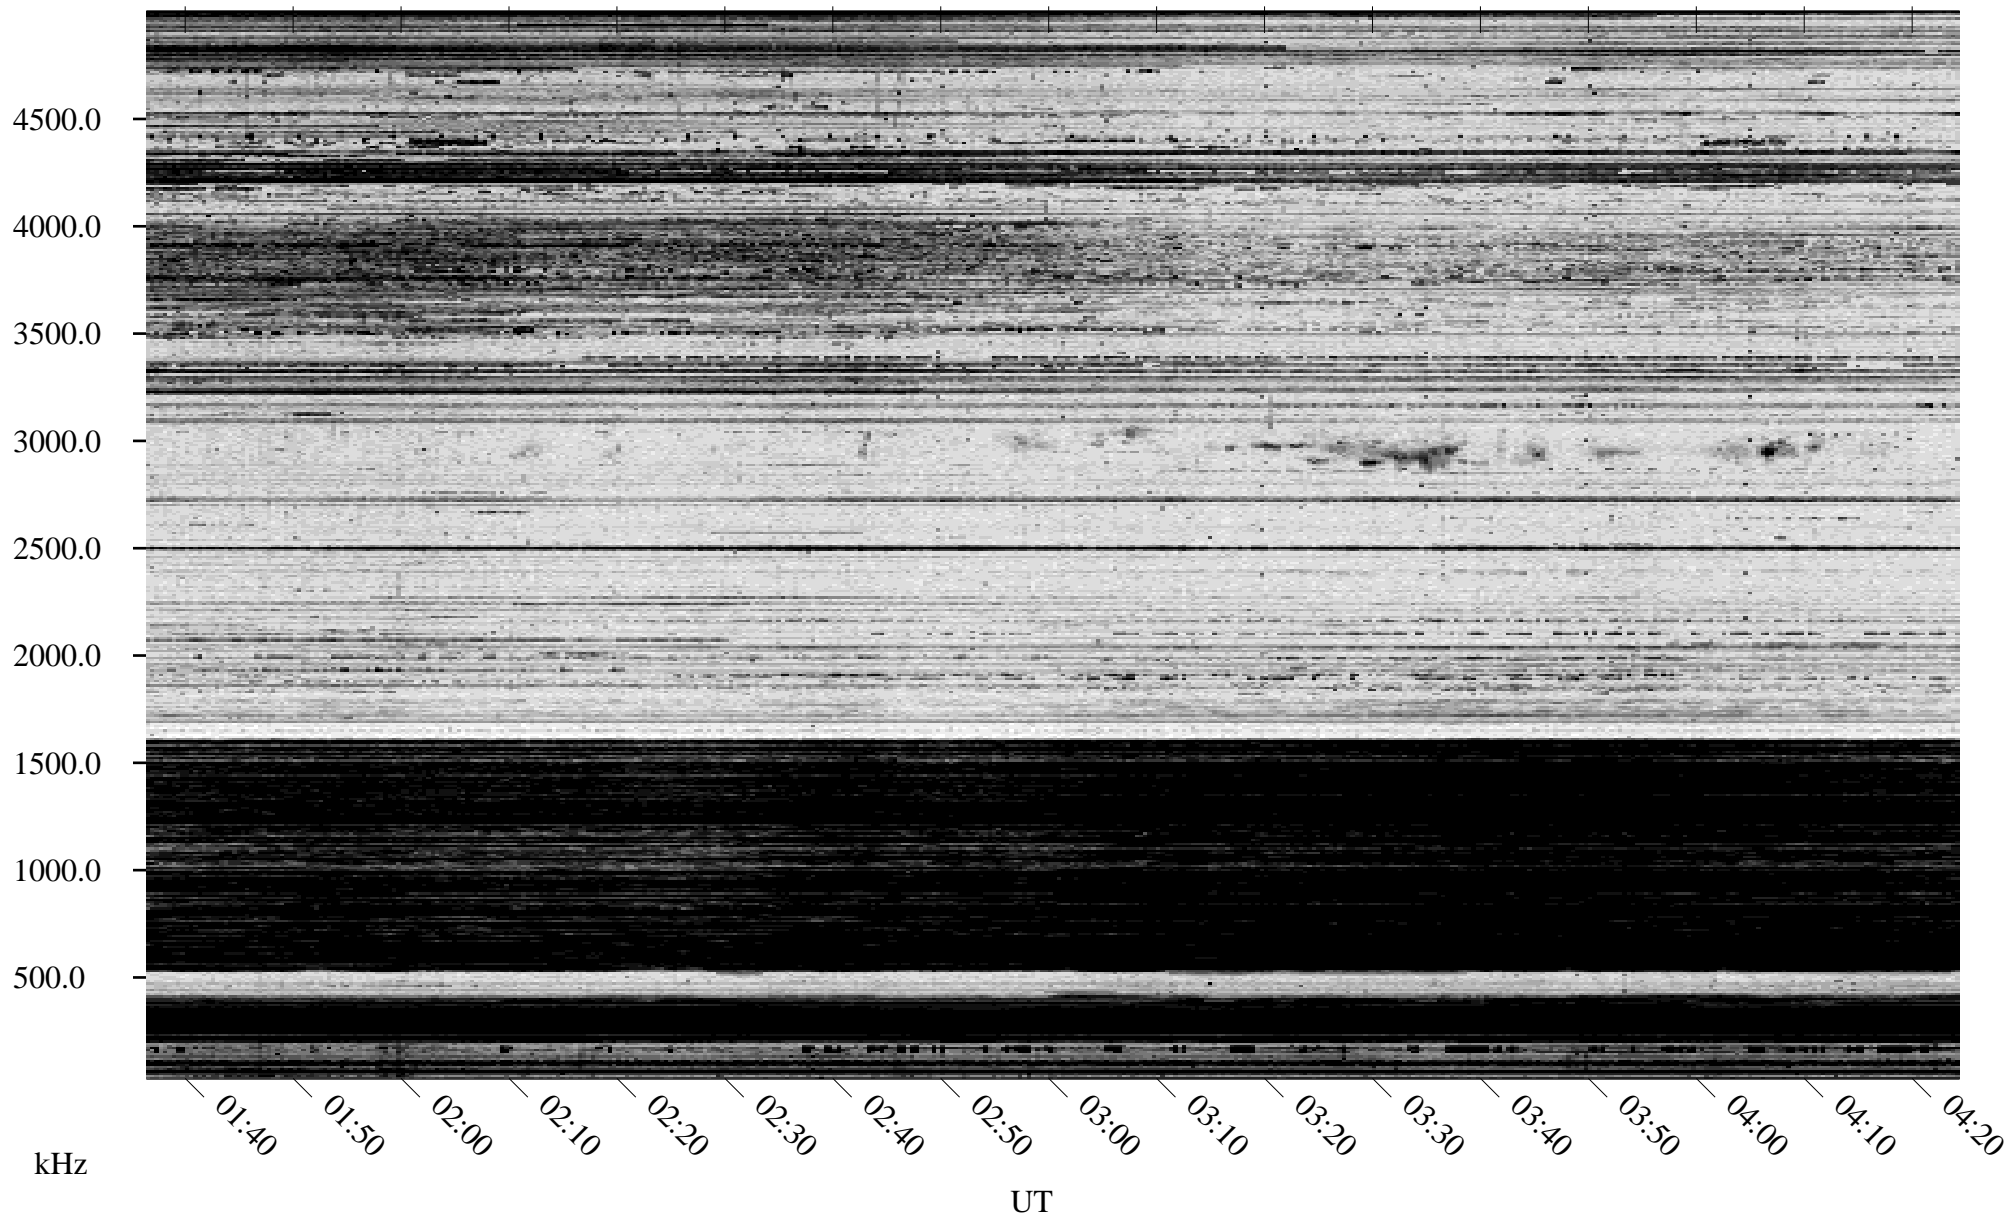

12/12/1994 Churchill, Manitoba

Linear Scale Black = 161 White = 15

ch94346l.r00m max_12

Page 1

12/12/1994 Churchill, Manitoba

Linear Scale Black = 161 White = 15

ch94346l.r00m max_12

Page 2

12/13/1994 Churchill, Manitoba

Linear Scale Black = 161 White = 15

ch94346l.r00m max_12

Page 3

12/13/1994 Churchill, Manitoba

Linear Scale Black = 161 White = 15

ch94346l.r00m max_12

Page 4

12/13/1994 Churchill, Manitoba

Linear Scale Black = 161 White = 15

ch94346l.r00m max_12

Page 5

12/13/1994 Churchill, Manitoba

Linear Scale Black = 161 White = 15

ch94346l.r00m max_12

Page 6

12/13/1994 Churchill, Manitoba

Linear Scale Black = 161 White = 15

ch94346l.r00m max_12

Page 7

12/13/1994 Churchill, Manitoba

Linear Scale Black = 161 White = 15

ch94346l.r00m max_12

Page 8