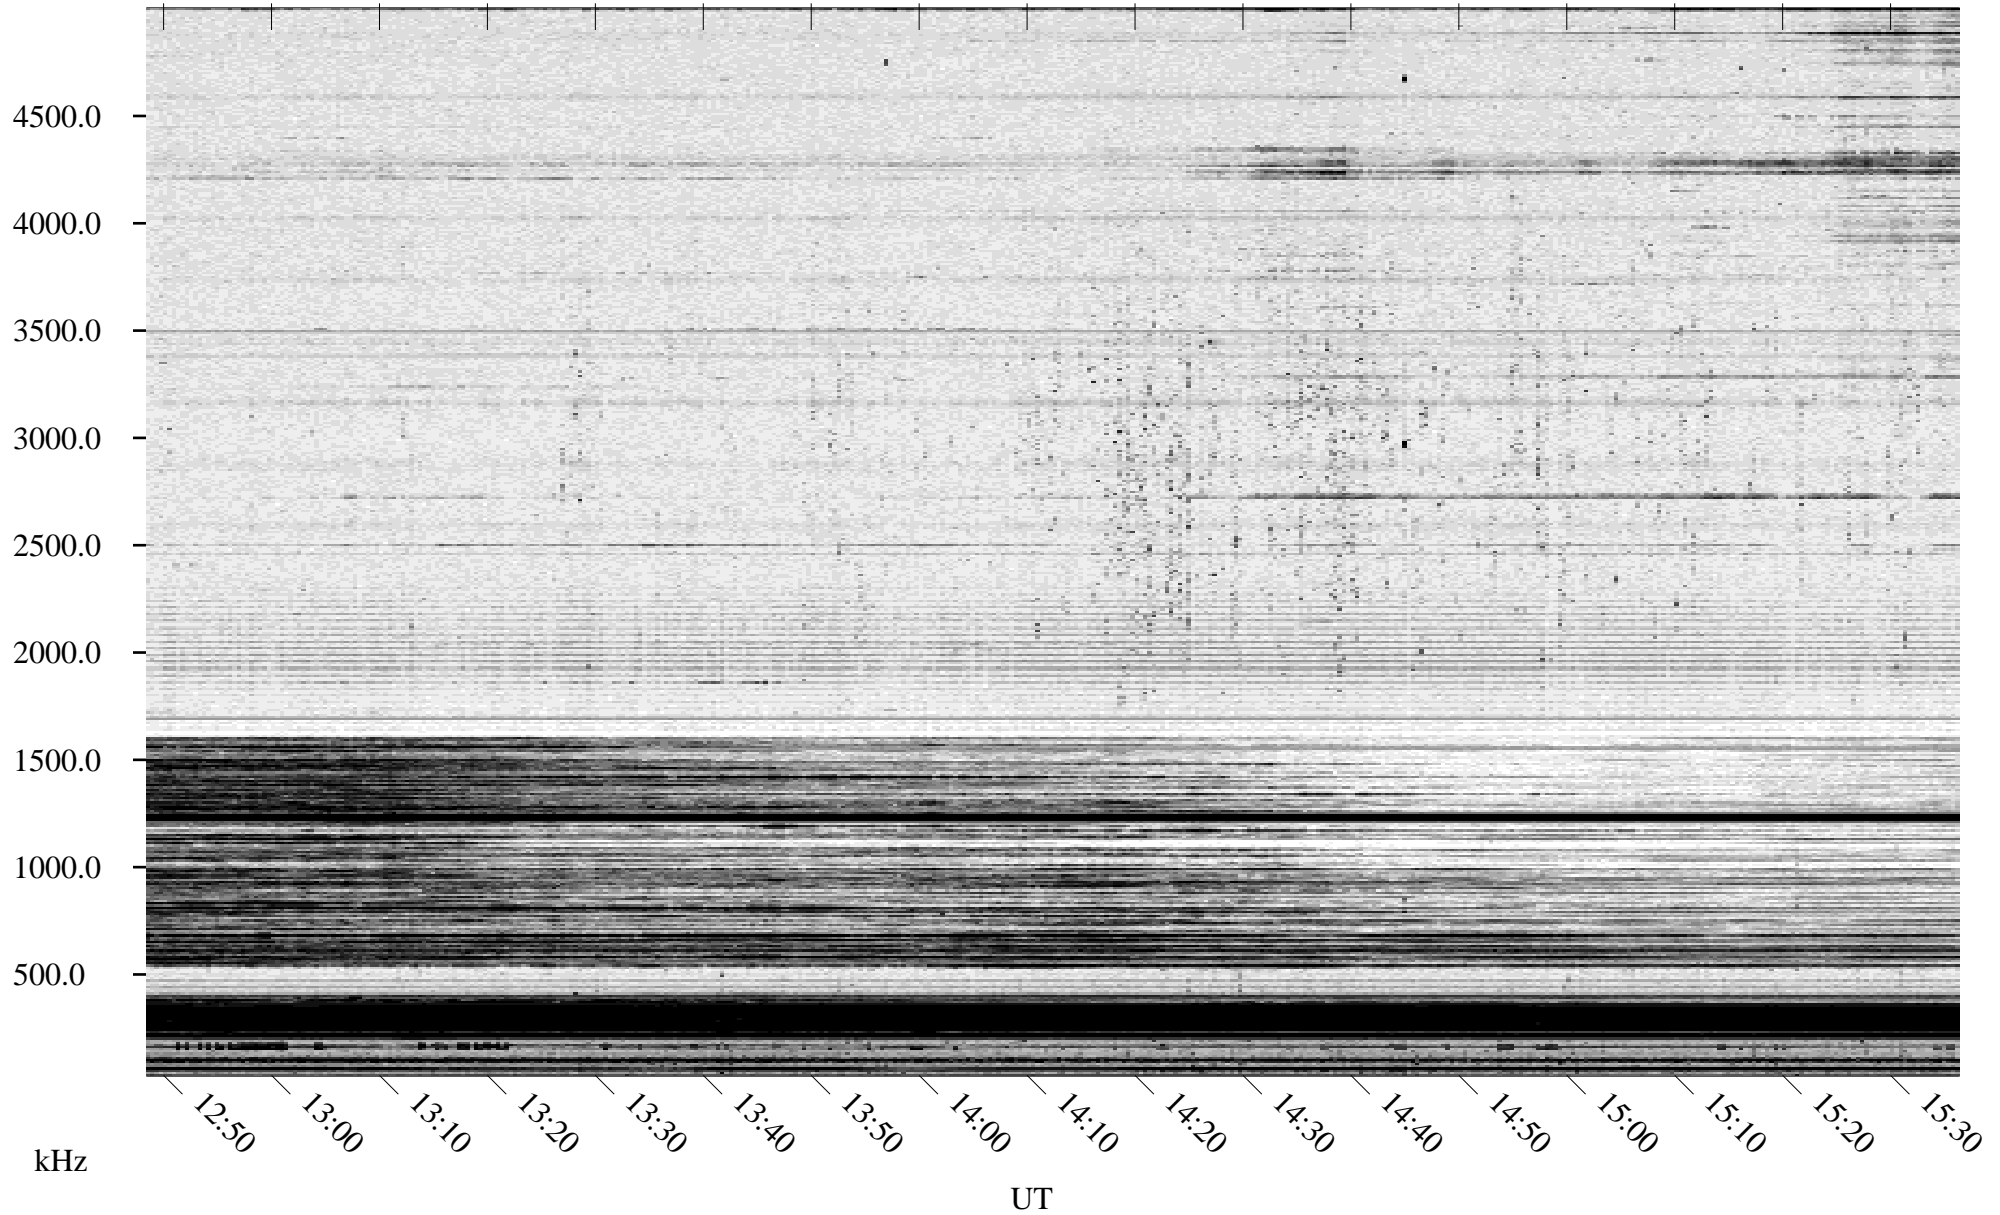

12/12/1994 Churchill, Manitoba

Linear Scale Black = 161 White = 15

ch94346l.r00m max_12

Page 1

12/12/1994 Churchill, Manitoba

Linear Scale Black = 161 White = 15

ch94346l.r00m max_12

Page 2

12/13/1994 Churchill, Manitoba

Linear Scale Black = 161 White = 15

ch94346l.r00m max_12

Page 3

12/13/1994 Churchill, Manitoba

Linear Scale Black = 161 White = 15

ch94346l.r00m max_12

Page 4

12/13/1994 Churchill, Manitoba

Linear Scale Black = 161 White = 15

ch94346l.r00m max_12

Page 5

12/13/1994 Churchill, Manitoba

Linear Scale Black = 161 White = 15

ch94346l.r00m max_12

Page 6

12/13/1994 Churchill, Manitoba

Linear Scale Black = 161 White = 15

ch94346l.r00m max_12

Page 7

12/13/1994 Churchill, Manitoba

Linear Scale Black = 161 White = 15

ch94346l.r00m max_12

Page 8