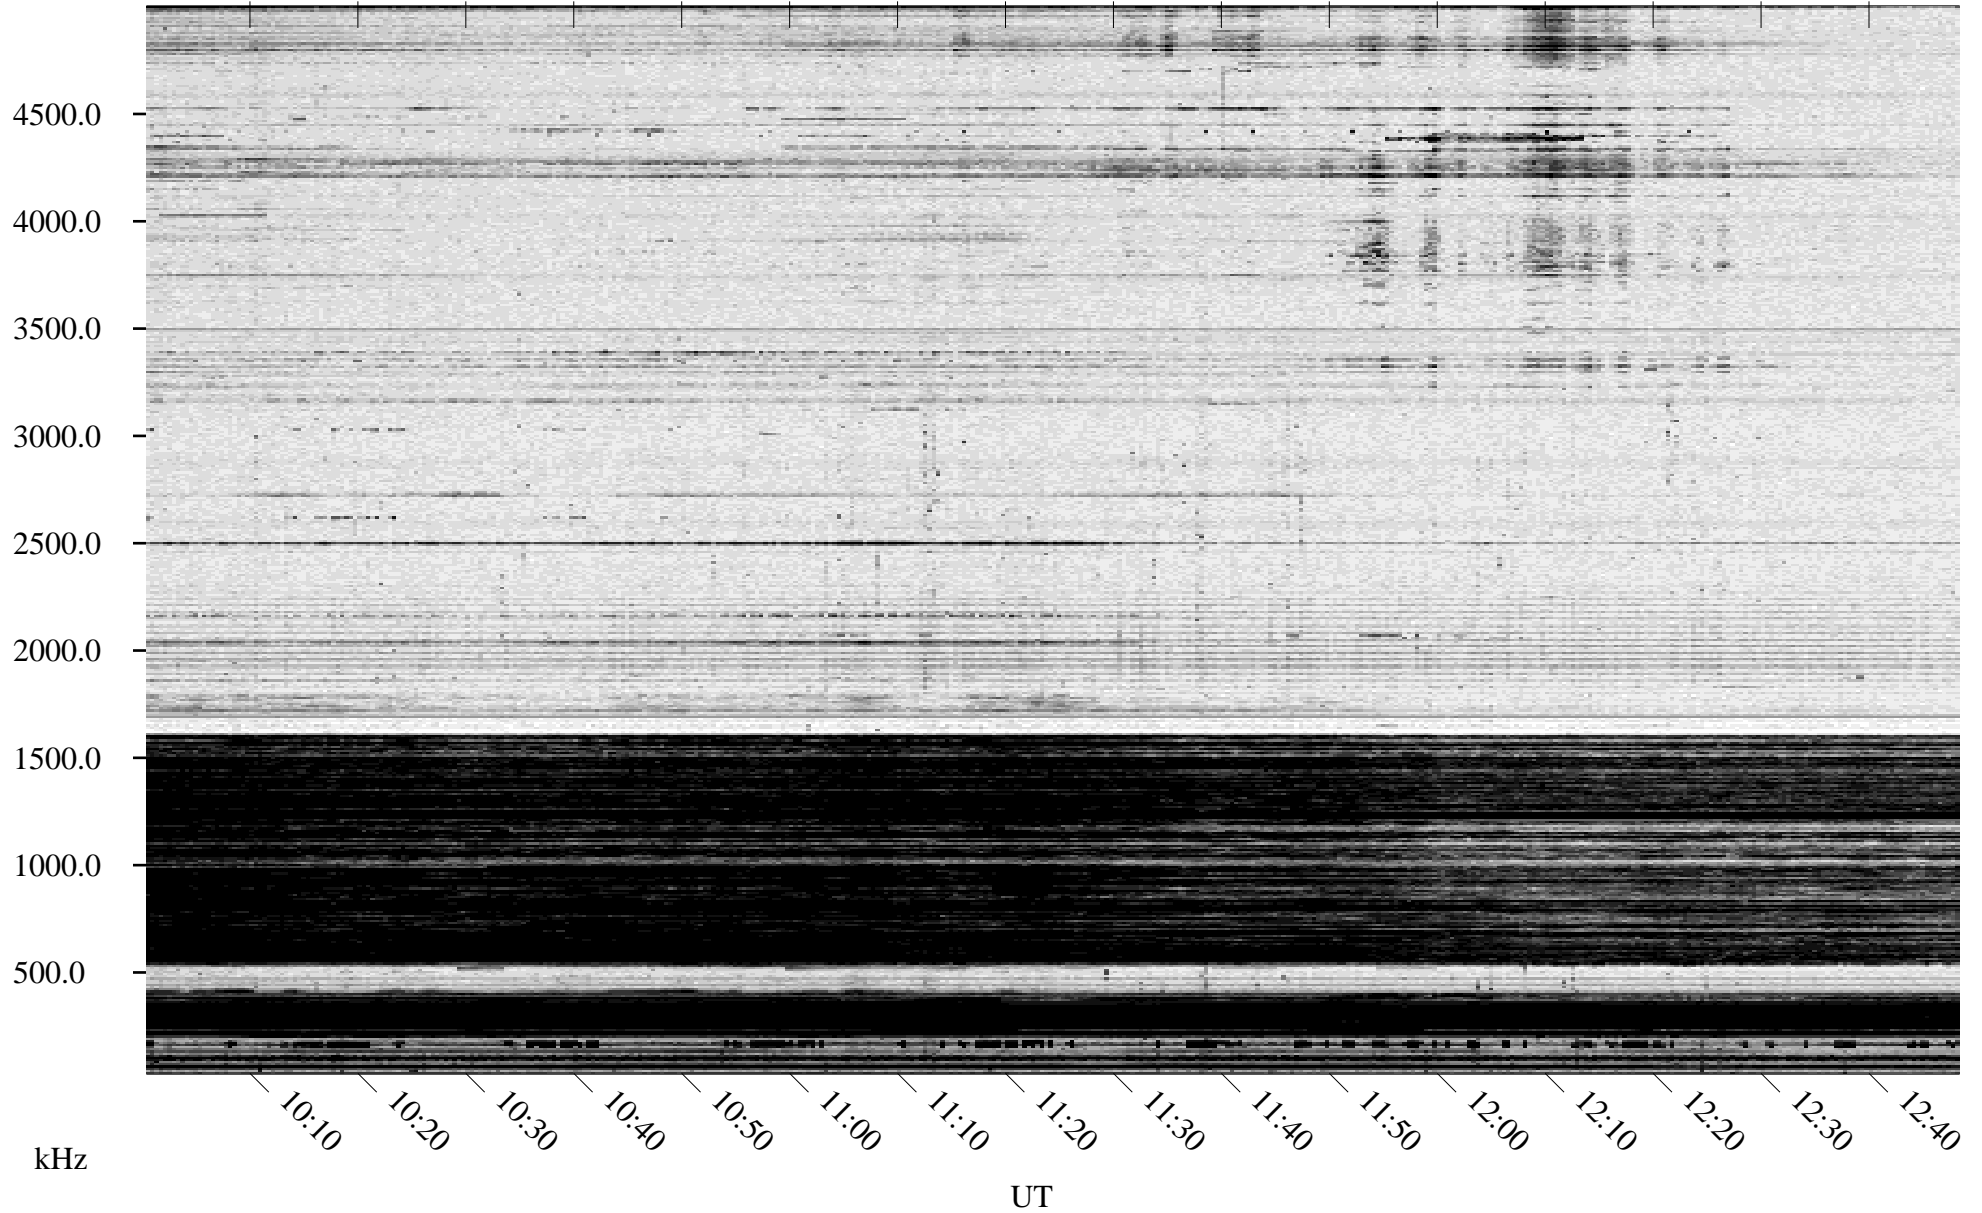

12/12/1994 Churchill, Manitoba

Linear Scale Black = 161 White = 15

ch94346l.r00m max_12

Page 1

12/12/1994 Churchill, Manitoba

Linear Scale Black = 161 White = 15

ch94346l.r00m max_12

Page 2

12/13/1994 Churchill, Manitoba

Linear Scale Black = 161 White = 15

ch94346l.r00m max_12

Page 3

12/13/1994 Churchill, Manitoba

Linear Scale Black = 161 White = 15

ch94346l.r00m max_12

Page 4

12/13/1994 Churchill, Manitoba

Linear Scale Black = 161 White = 15

ch94346l.r00m max_12

Page 5

12/13/1994 Churchill, Manitoba

Linear Scale Black = 161 White = 15

ch94346l.r00m max_12

Page 6

12/13/1994 Churchill, Manitoba

Linear Scale Black = 161 White = 15

ch94346l.r00m max_12

Page 7

12/13/1994 Churchill, Manitoba

Linear Scale Black = 161 White = 15

ch94346l.r00m max_12

Page 8