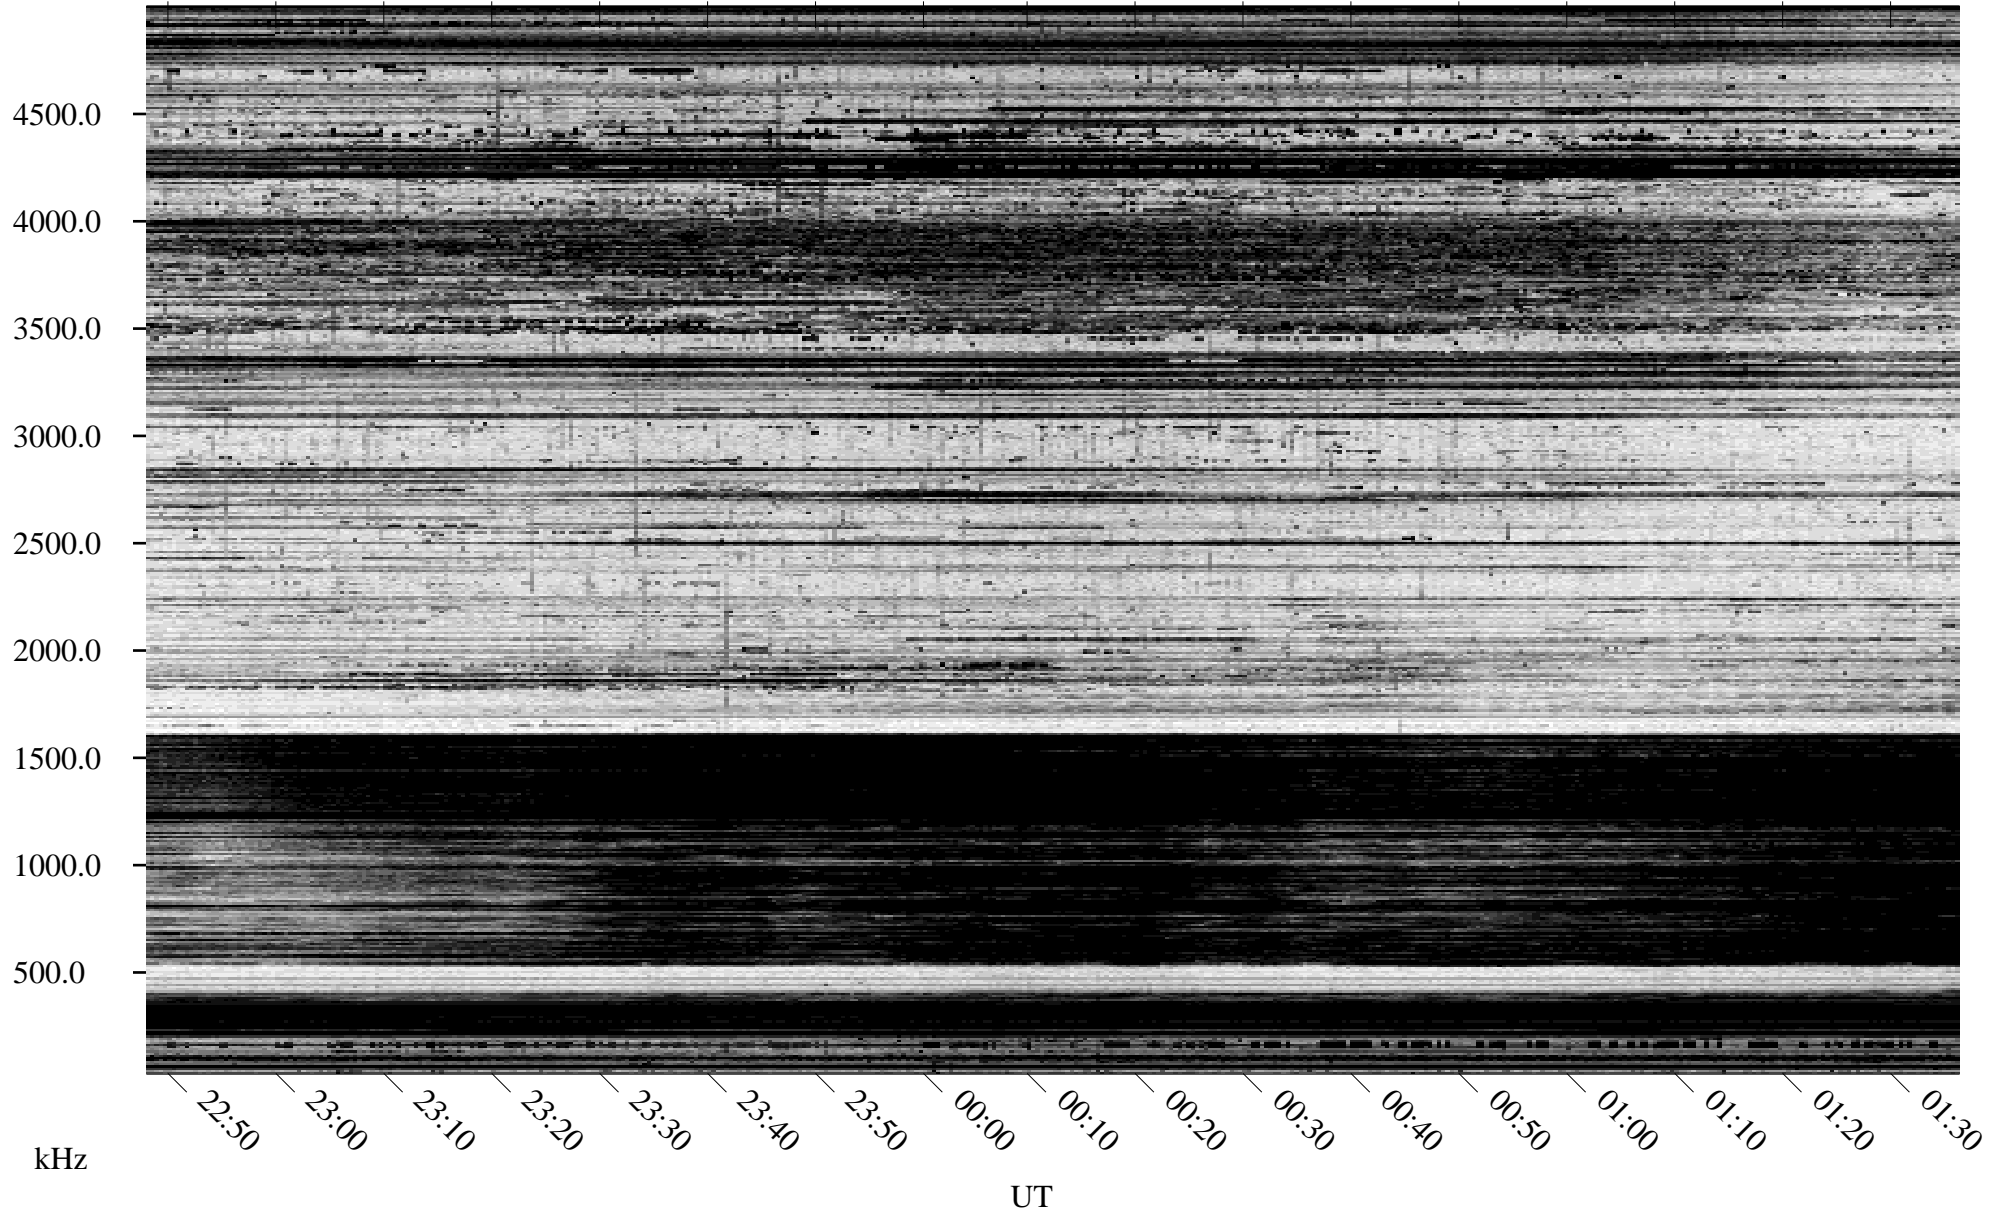

# 12/13/1994 Churchill, Manitoba

Linear Scale    Black = 161    White = 15

ch94347l.r00m max\_12

Page 1

# 12/13/1994 Churchill, Manitoba

Linear Scale    Black = 161    White = 15

ch94347l.r00m max\_12

Page 2

# 12/14/1994 Churchill, Manitoba

Linear Scale    Black = 161    White = 15

ch94347l.r00m max\_12

Page 3

# 12/14/1994 Churchill, Manitoba

Linear Scale    Black = 161    White = 15

ch94347l.r00m max\_12

Page 4