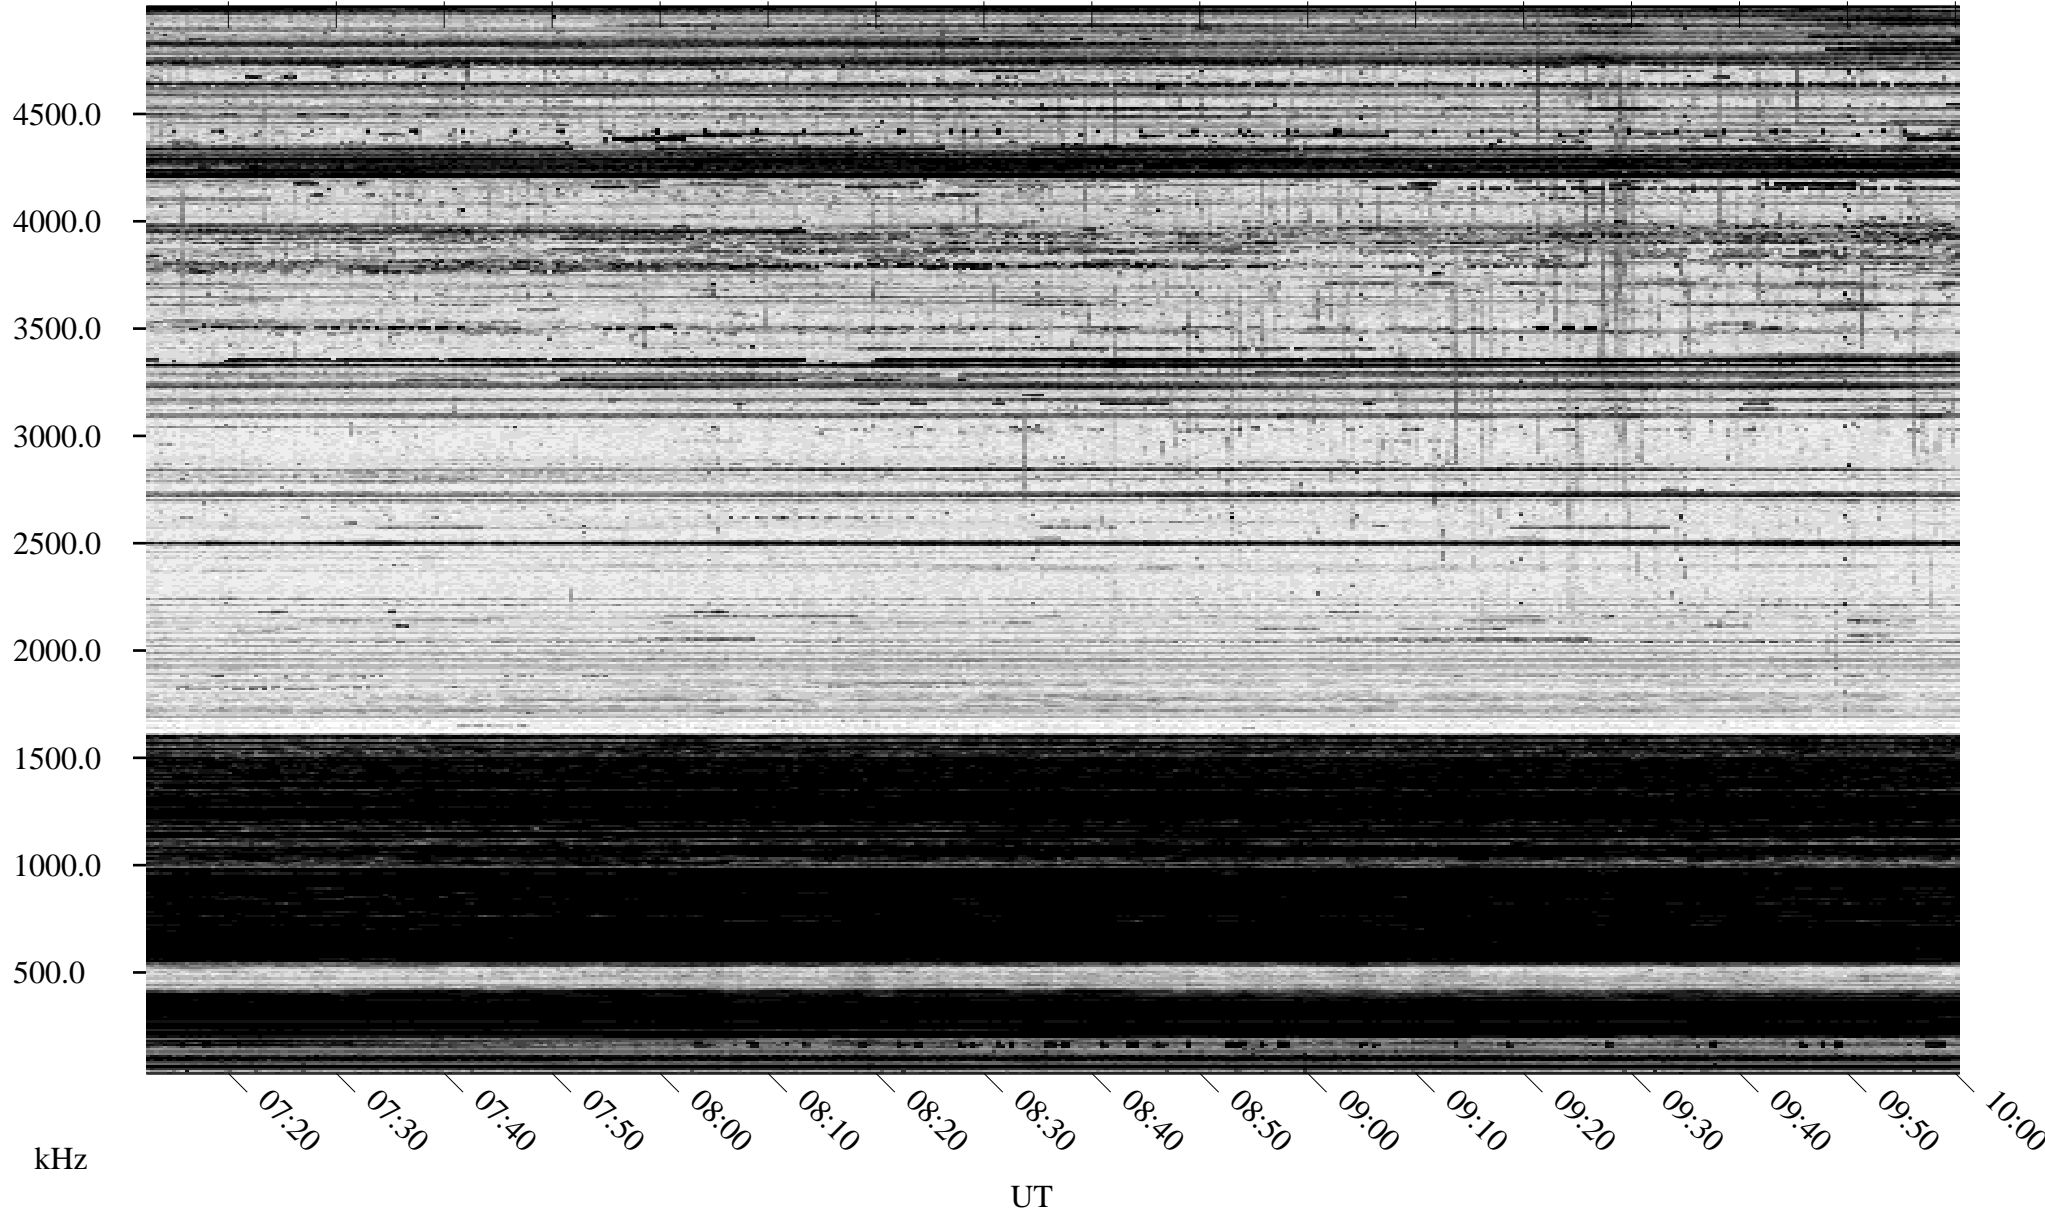

# 12/14/1994 Churchill, Manitoba

Linear Scale    Black = 161    White = 15

ch94347l.r00m max\_12

Page 4

# 12/14/1994 Churchill, Manitoba

Linear Scale    Black = 161    White = 15

ch94347l.r00m max\_12

Page 5