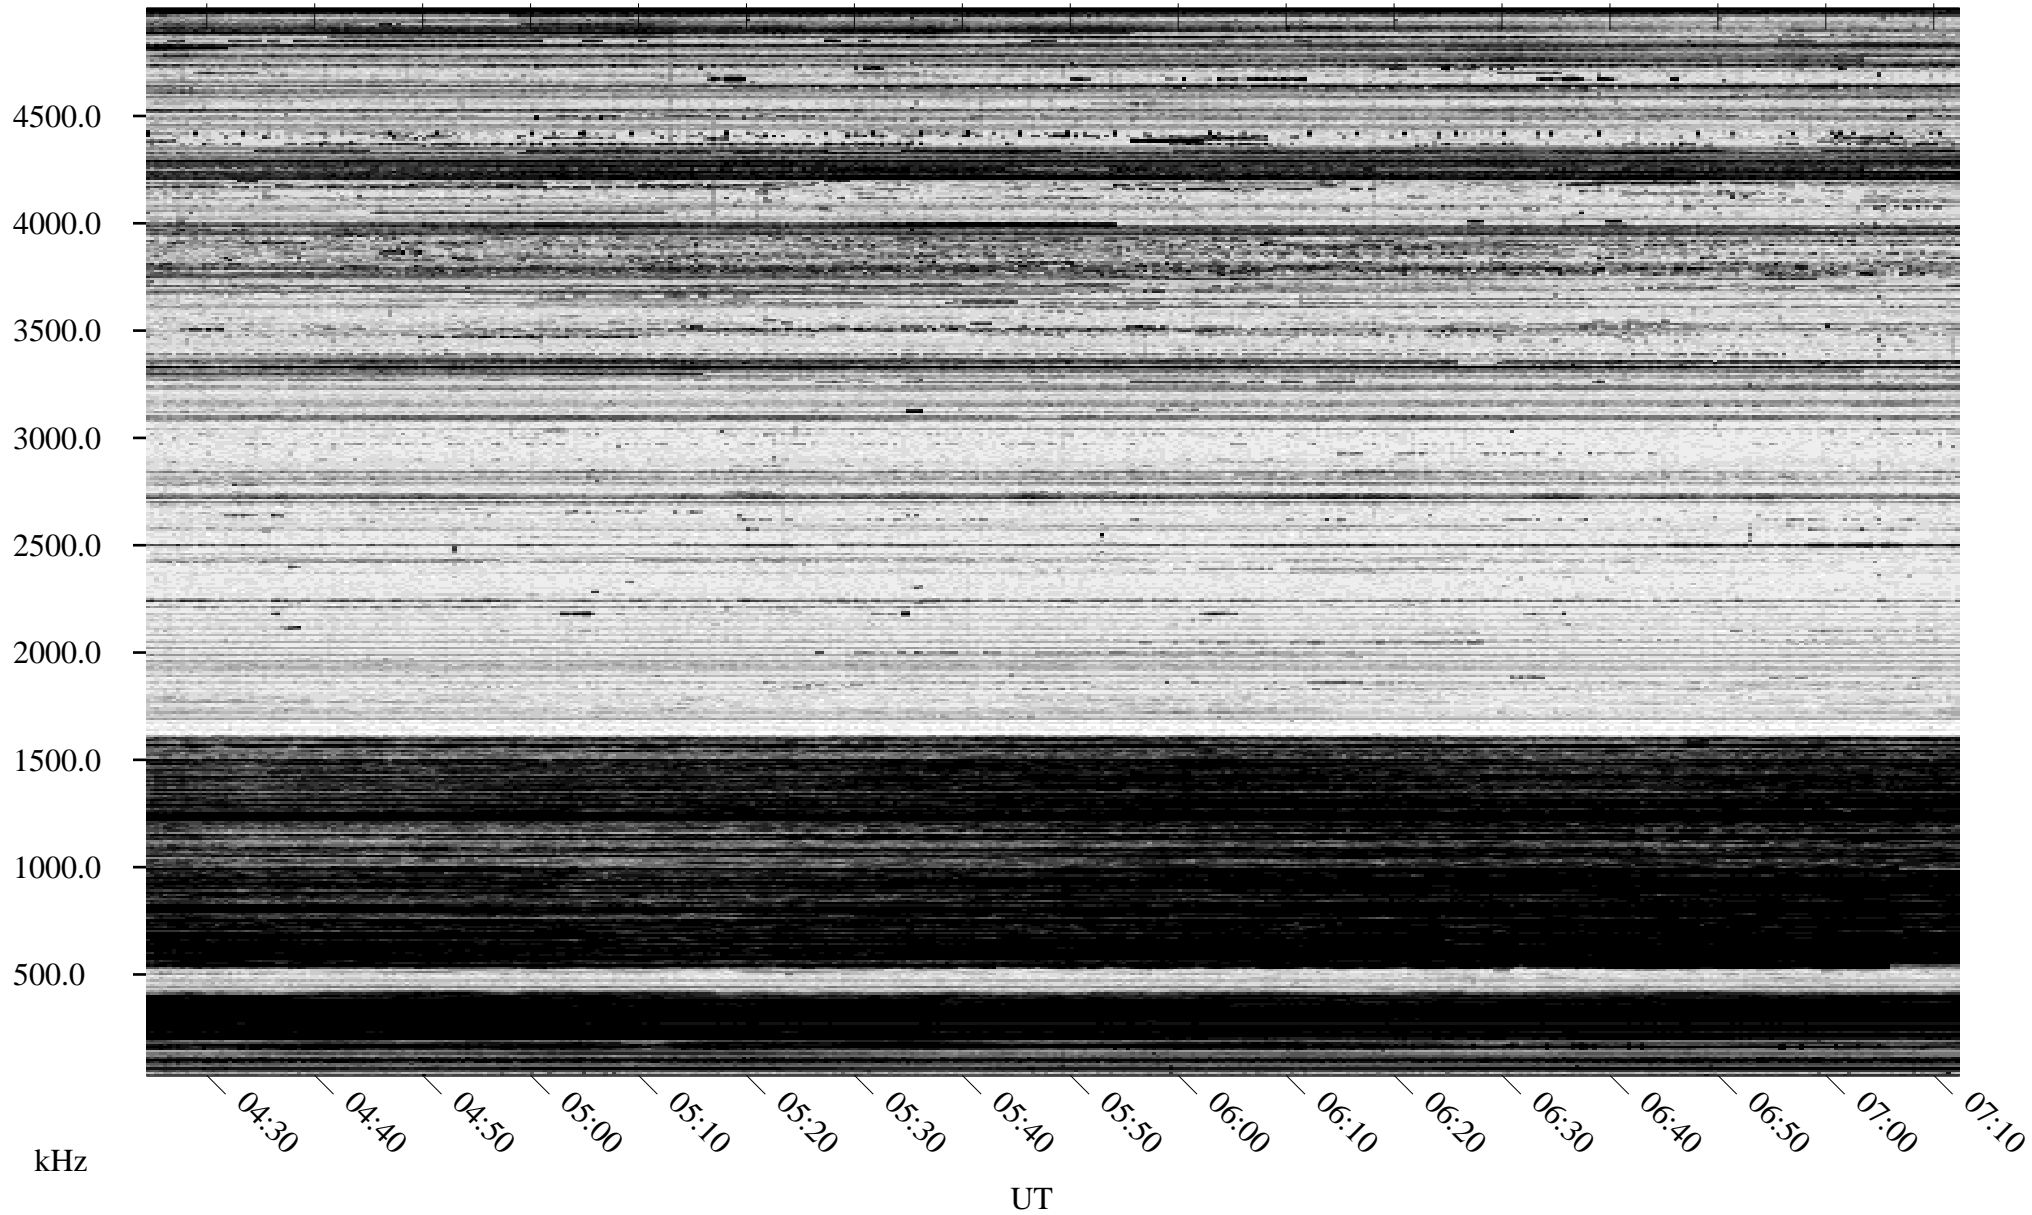

# 12/13/1994 Churchill, Manitoba

Linear Scale    Black = 161    White = 15

ch94347l.r00m max\_12

Page 1

# 12/13/1994 Churchill, Manitoba

Linear Scale    Black = 161    White = 15

ch94347l.r00m max\_12

Page 2

# 12/14/1994 Churchill, Manitoba

Linear Scale    Black = 161    White = 15

ch94347l.r00m max\_12

Page 3

# 12/14/1994 Churchill, Manitoba

Linear Scale    Black = 161    White = 15

ch94347l.r00m max\_12

Page 4