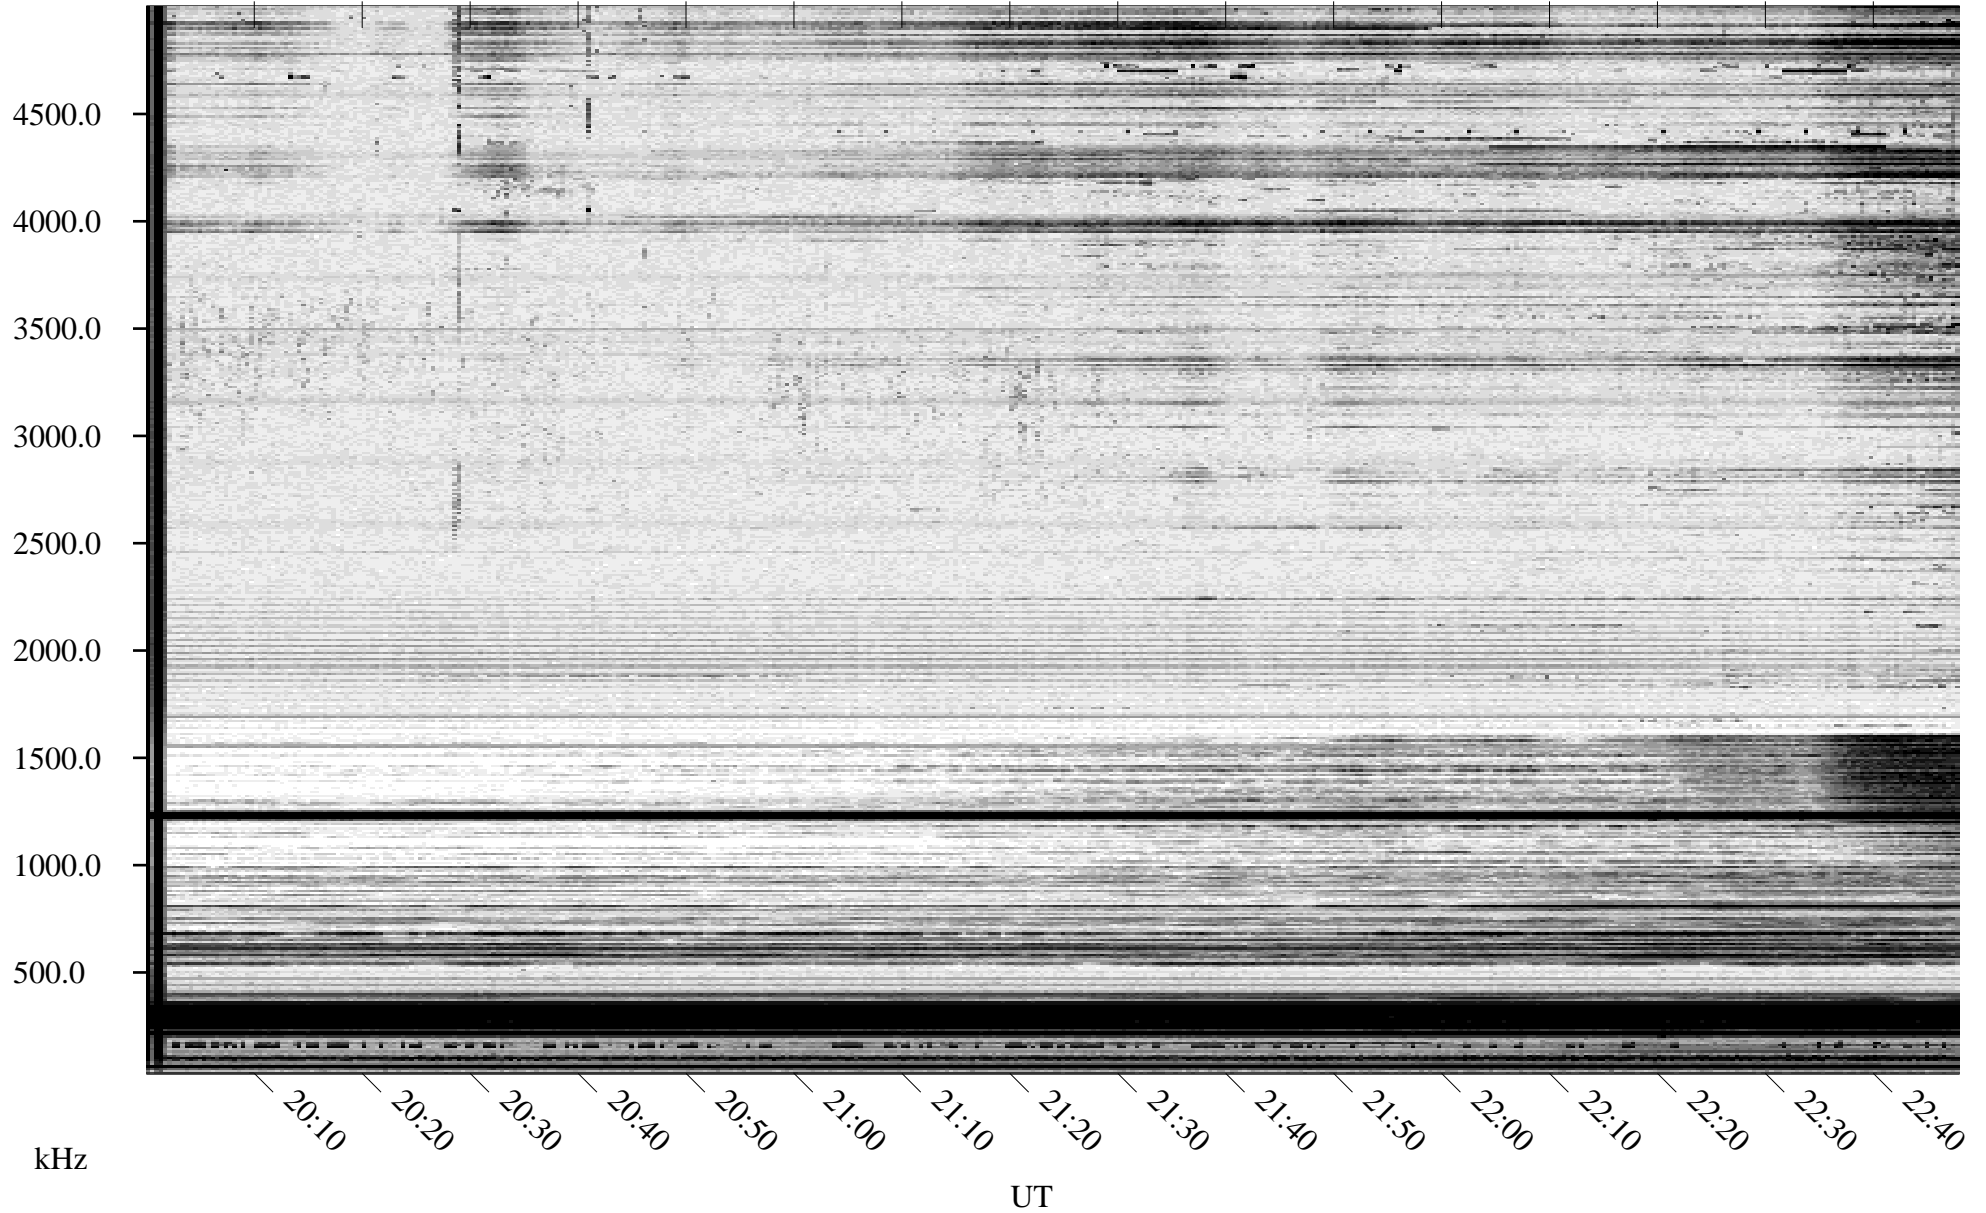

# 12/13/1994 Churchill, Manitoba

Linear Scale    Black = 161    White = 15

ch94347l.r00m max\_12

Page 1

# 12/13/1994 Churchill, Manitoba

Linear Scale    Black = 161    White = 15

ch94347l.r00m max\_12

Page 2

# 12/14/1994 Churchill, Manitoba

Linear Scale    Black = 161    White = 15

ch94347l.r00m max\_12

Page 3

# 12/14/1994 Churchill, Manitoba

Linear Scale    Black = 161    White = 15

ch94347l.r00m max\_12

Page 4