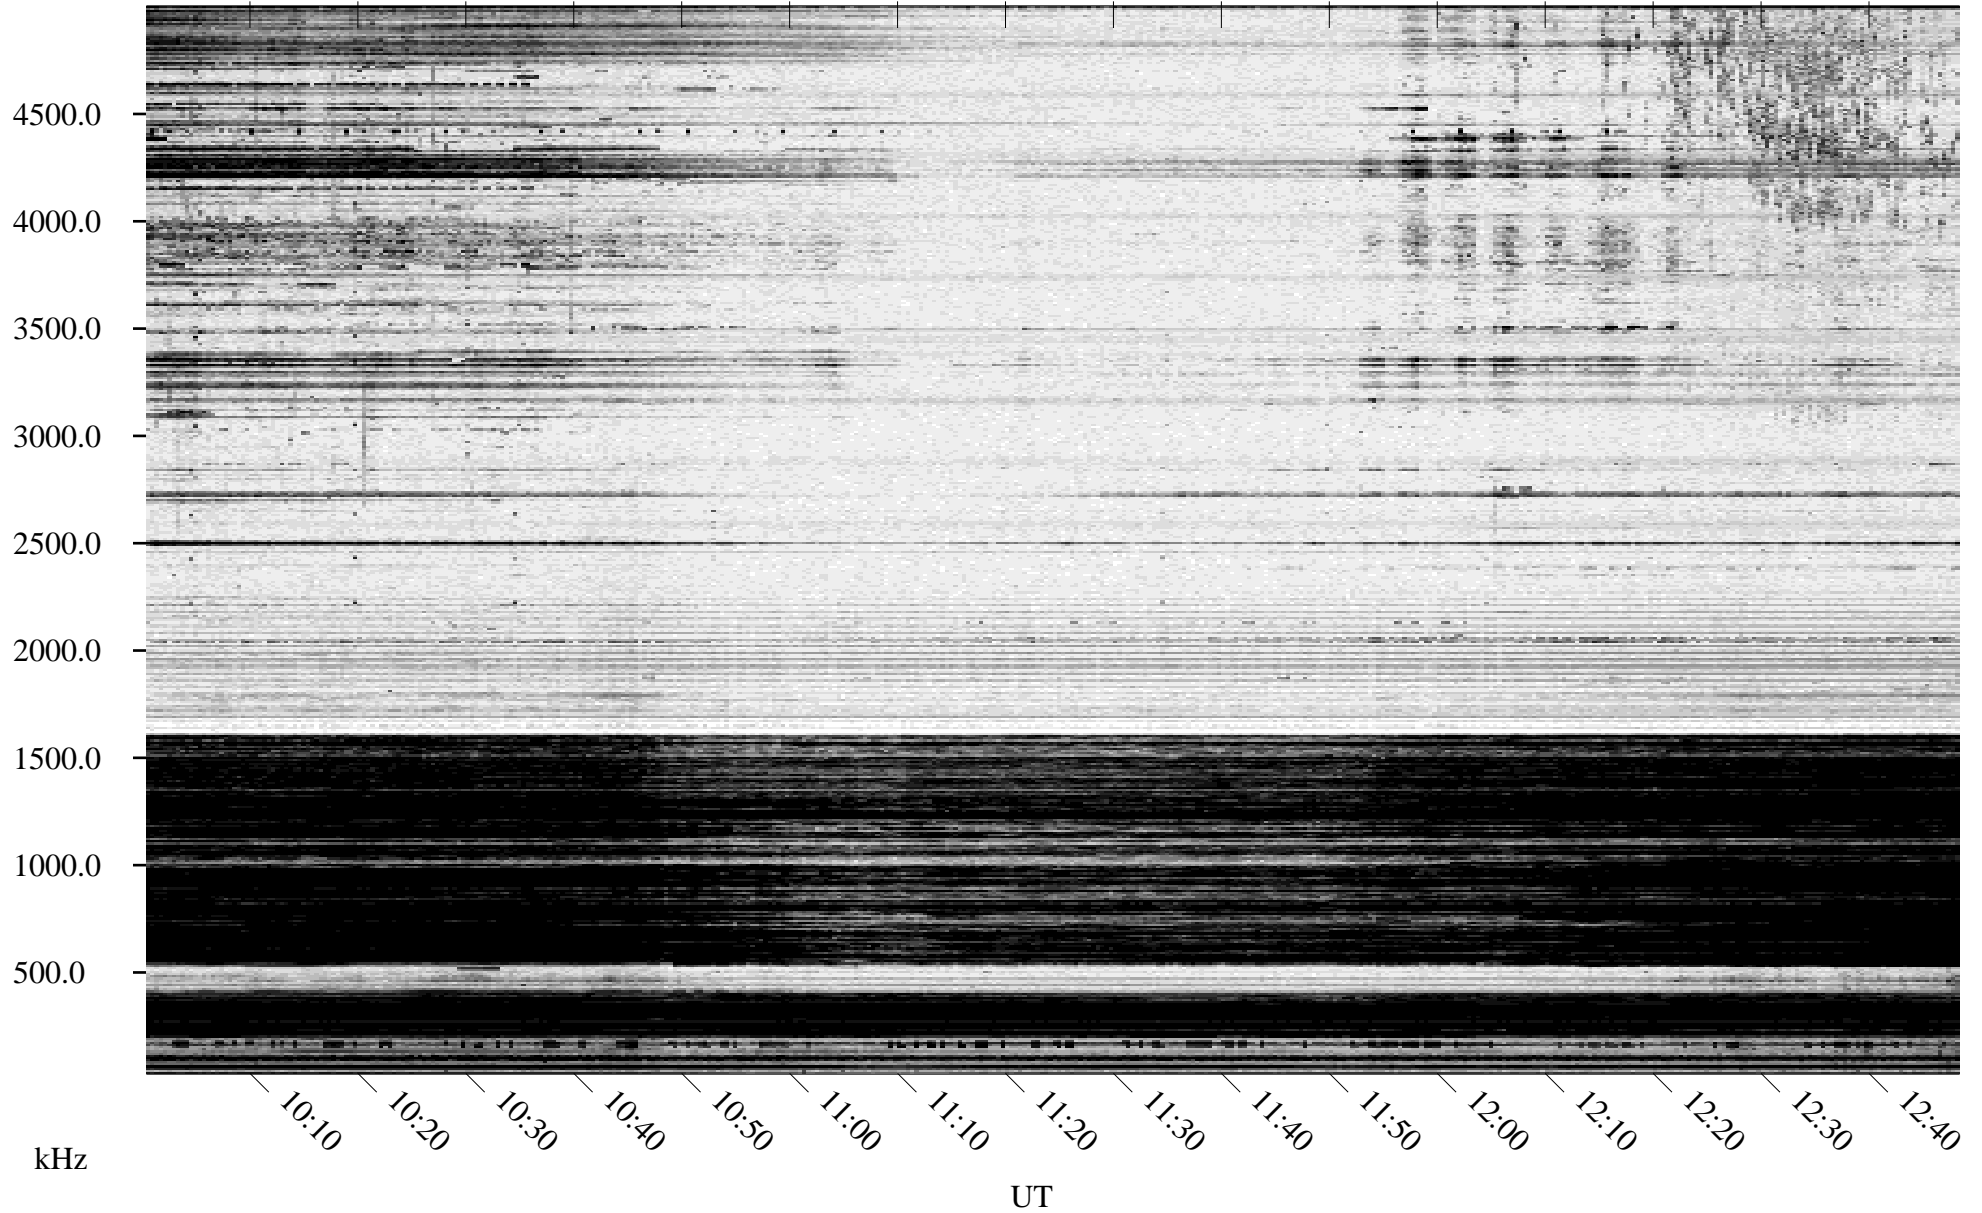

# 12/14/1994 Churchill, Manitoba

Linear Scale    Black = 161    White = 15

ch94347l.r00m max\_12

Page 4

# 12/14/1994 Churchill, Manitoba

Linear Scale    Black = 161    White = 15

ch94347l.r00m max\_12

Page 5

# 12/14/1994 Churchill, Manitoba

Linear Scale    Black = 161    White = 15

ch94347l.r00m max\_12

Page 6