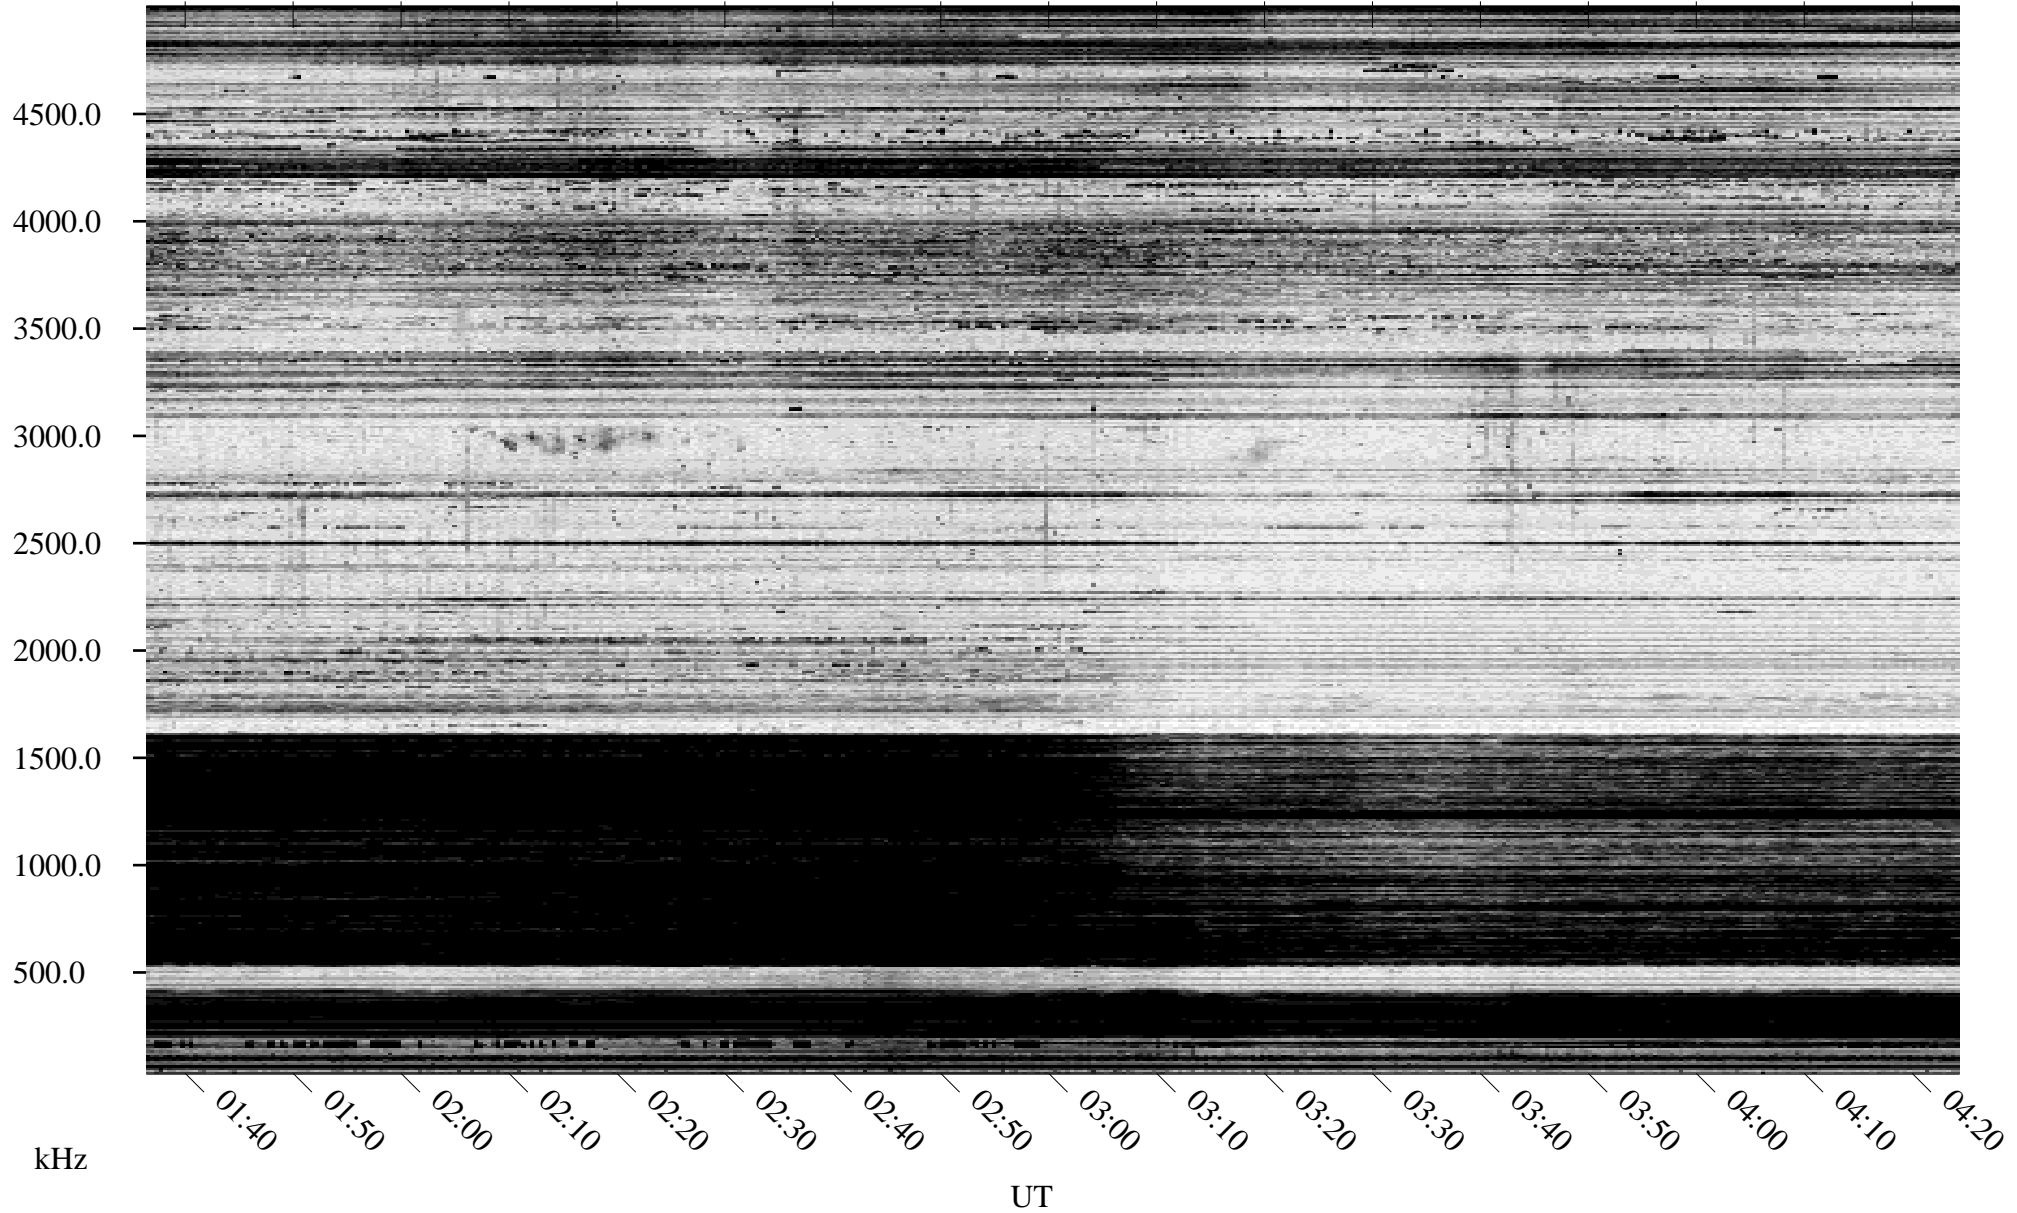

# 12/13/1994 Churchill, Manitoba

Linear Scale    Black = 161    White = 15

ch94347l.r00m max\_12

Page 1

# 12/13/1994 Churchill, Manitoba

Linear Scale    Black = 161    White = 15

ch94347l.r00m max\_12

Page 2

# 12/14/1994 Churchill, Manitoba

Linear Scale    Black = 161    White = 15

ch94347l.r00m max\_12

Page 3

# 12/14/1994 Churchill, Manitoba

Linear Scale    Black = 161    White = 15

ch94347l.r00m max\_12

Page 4