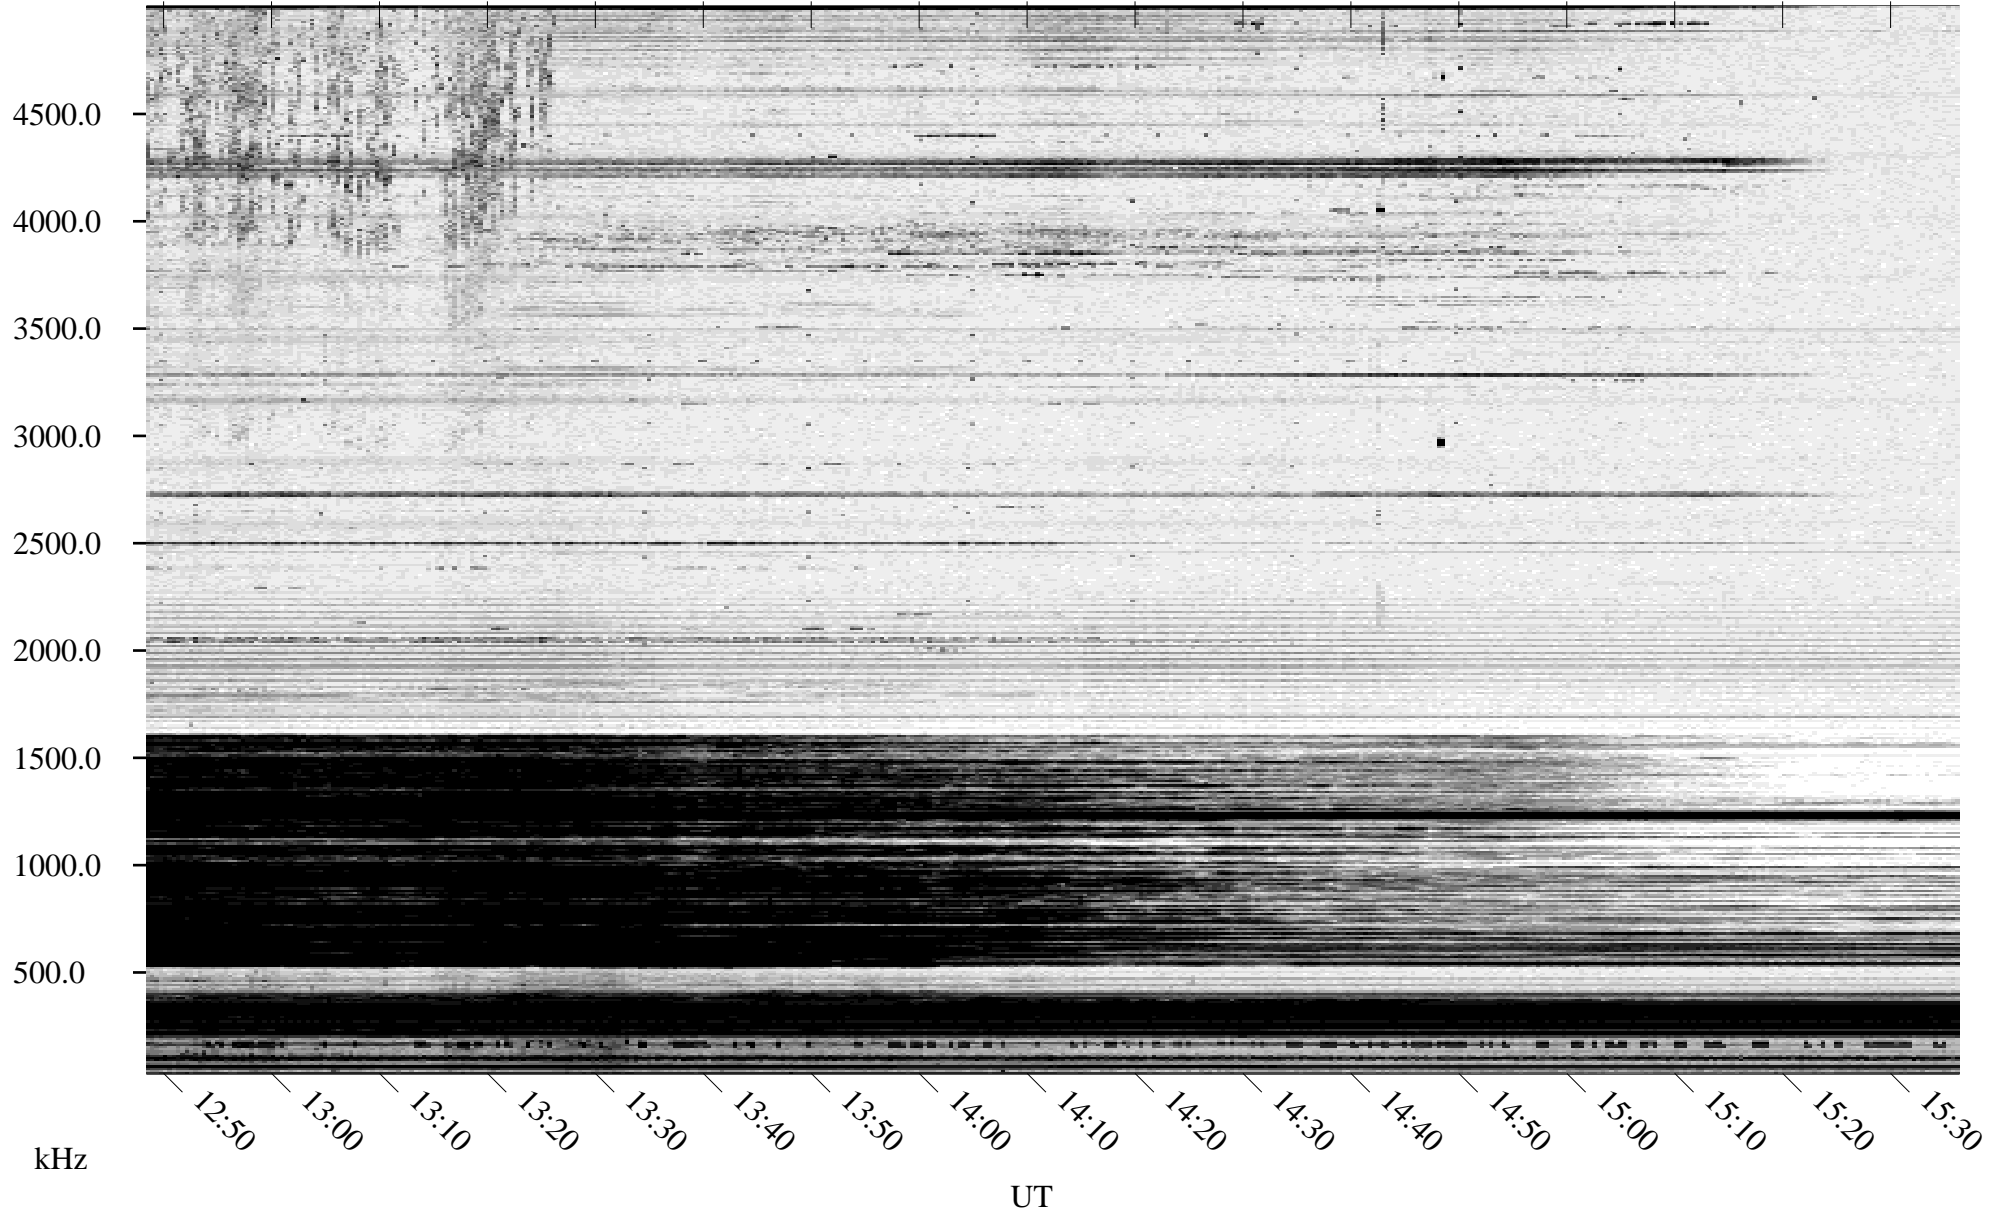

# 12/14/1994 Churchill, Manitoba

Linear Scale    Black = 161    White = 15

ch94347l.r00m max\_12

Page 6

# 12/14/1994 Churchill, Manitoba

Linear Scale    Black = 161    White = 15

ch94347l.r00m max\_12

Page 7

# 12/14/1994 Churchill, Manitoba

Linear Scale    Black = 161    White = 15

ch94347l.r00m max\_12