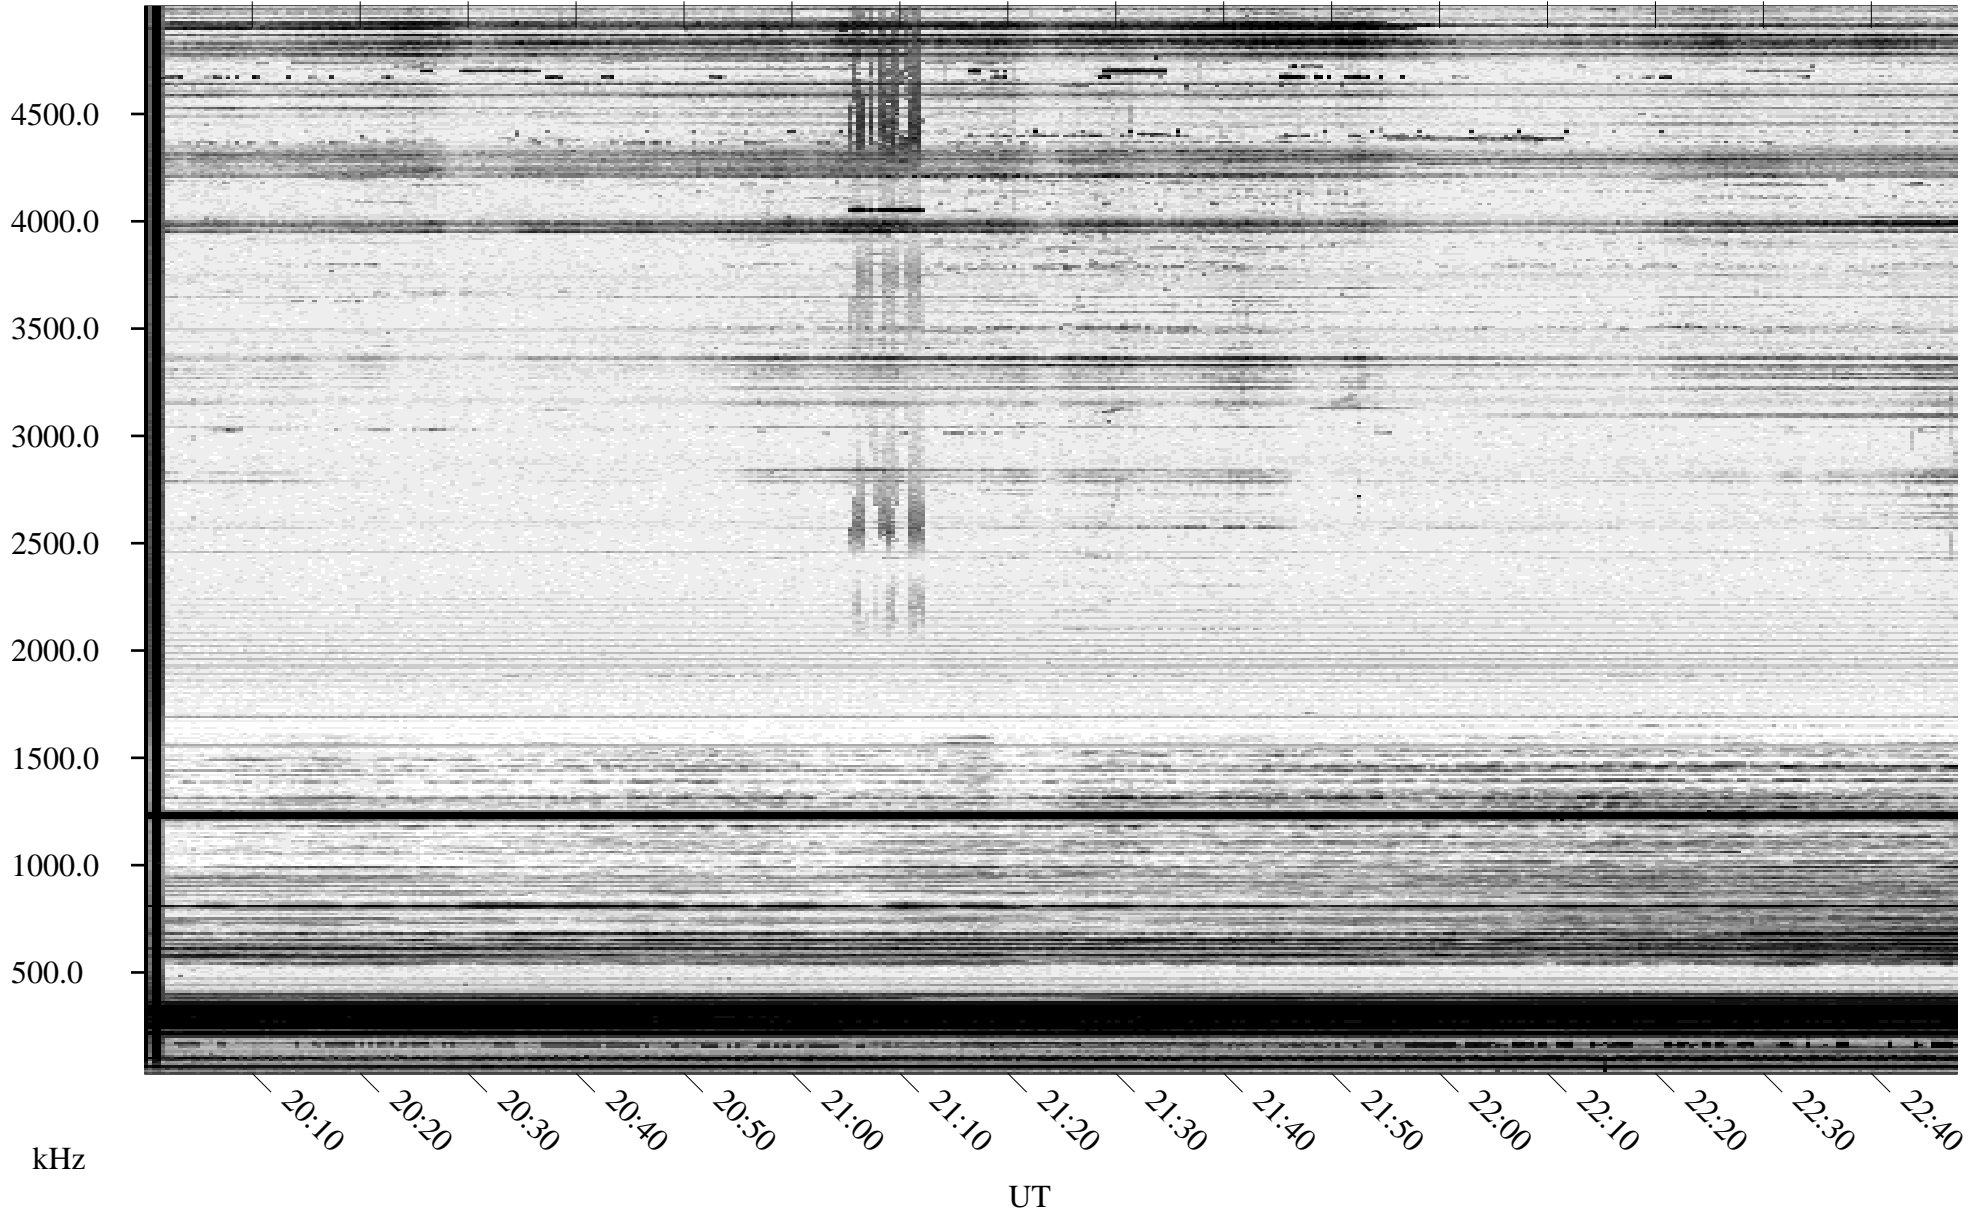

12/14/1994 Churchill, Manitoba

Linear Scale Black = 161 White = 15

ch94348l.r00m max_12

Page 1

12/14/1994 Churchill, Manitoba

Linear Scale Black = 161 White = 15

ch94348l.r00m max_12

Page 2

12/15/1994 Churchill, Manitoba

Linear Scale Black = 161 White = 15

ch94348l.r00m max_12

Page 3

12/15/1994 Churchill, Manitoba

Linear Scale Black = 161 White = 15

ch94348l.r00m max_12

Page 4

12/15/1994 Churchill, Manitoba

Linear Scale Black = 161 White = 15

ch94348l.r00m max_12

Page 5

12/15/1994 Churchill, Manitoba

Linear Scale Black = 161 White = 15

ch94348l.r00m max_12

Page 6

12/15/1994 Churchill, Manitoba

Linear Scale Black = 161 White = 15

ch94348l.r00m max_12

Page 7

12/15/1994 Churchill, Manitoba

Linear Scale Black = 161 White = 15

ch94348l.r00m max_12