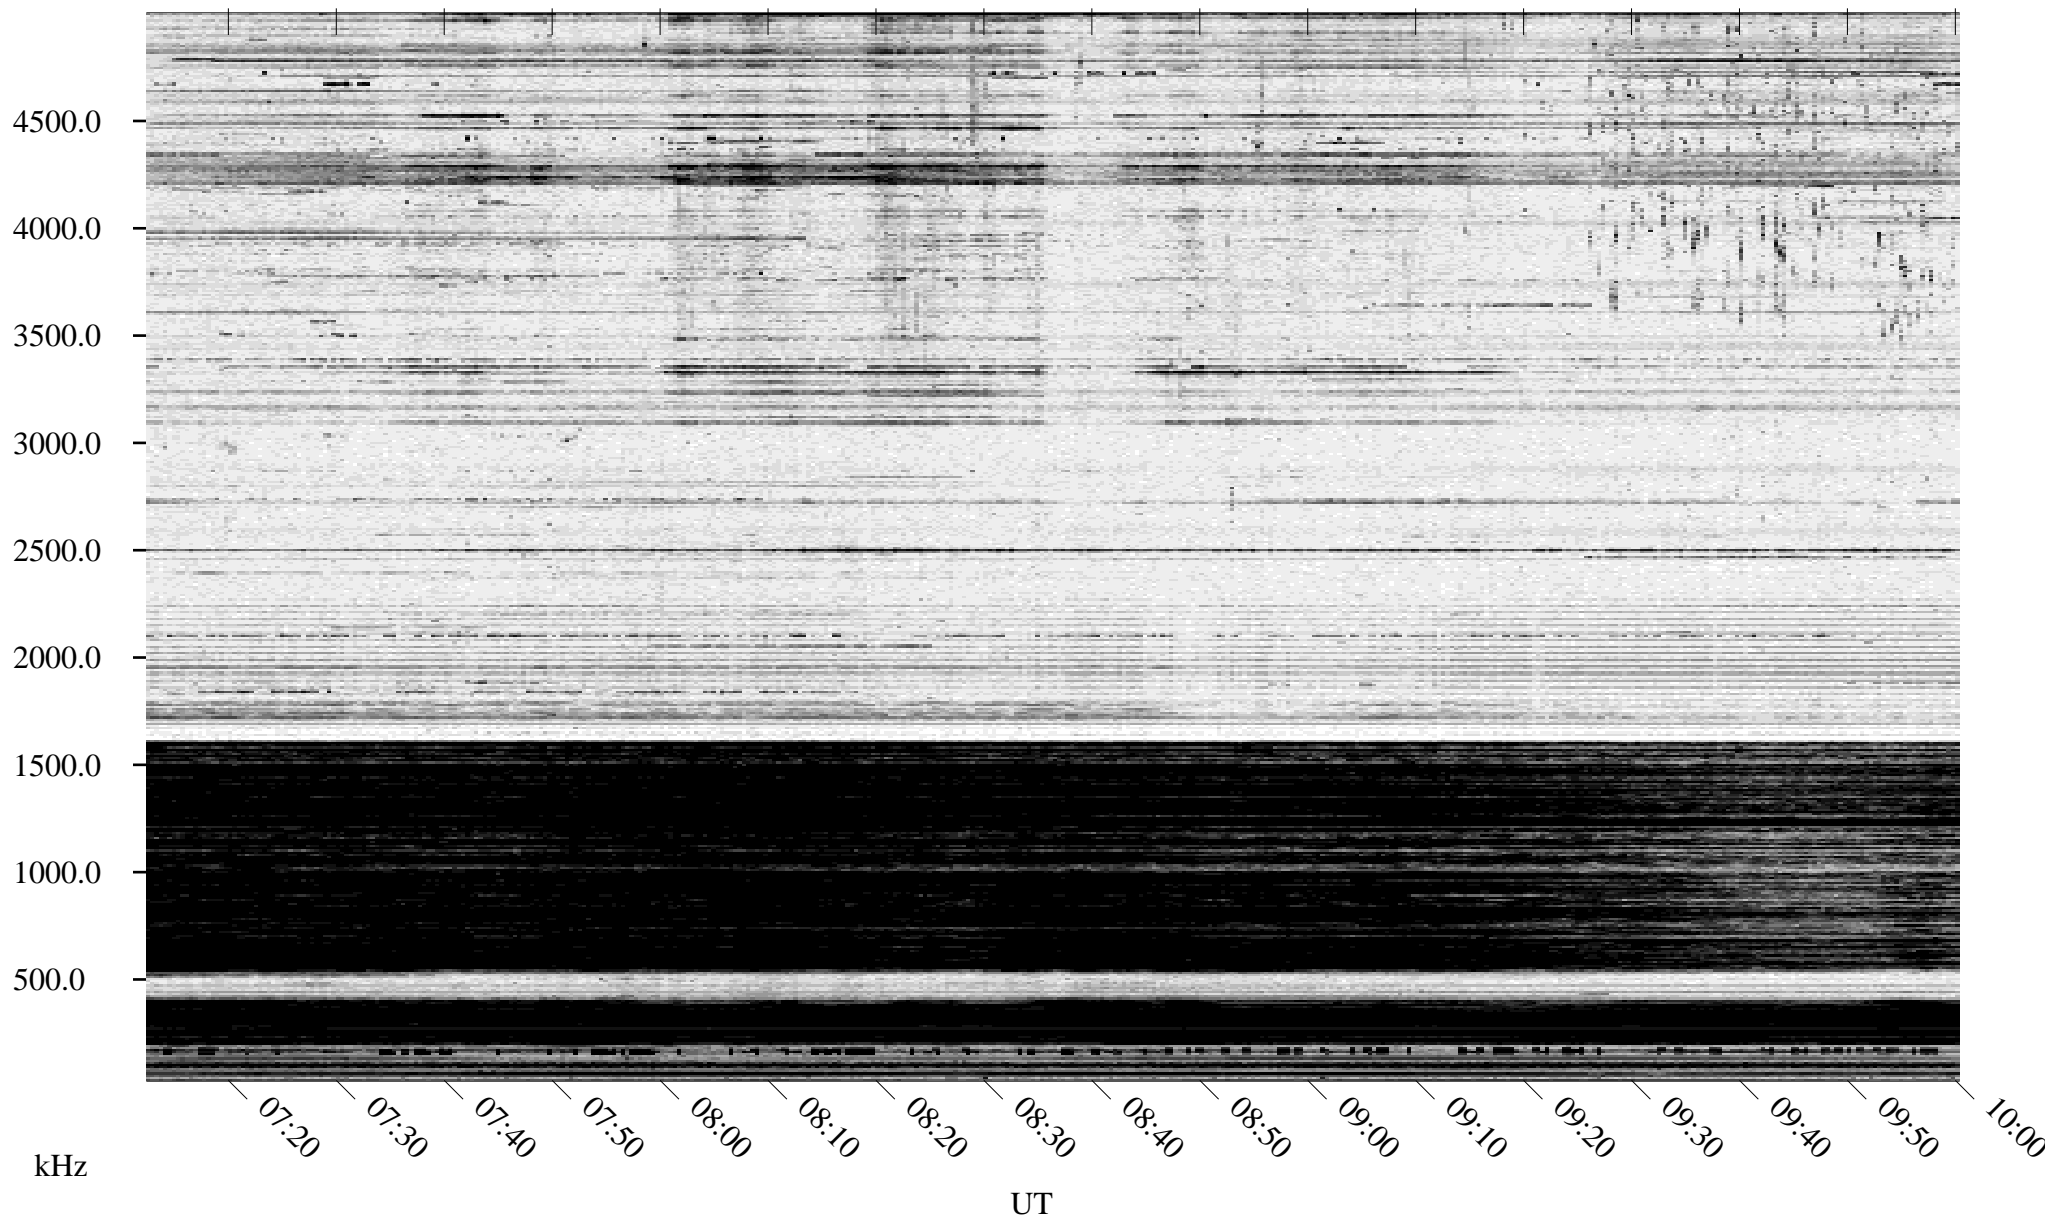

12/14/1994 Churchill, Manitoba

Linear Scale Black = 161 White = 15

ch94348l.r00m max_12

Page 1

12/14/1994 Churchill, Manitoba

Linear Scale Black = 161 White = 15

ch94348l.r00m max_12

Page 2

12/15/1994 Churchill, Manitoba

Linear Scale Black = 161 White = 15

ch94348l.r00m max_12

Page 3

12/15/1994 Churchill, Manitoba

Linear Scale Black = 161 White = 15

ch94348l.r00m max_12

Page 4

12/15/1994 Churchill, Manitoba

Linear Scale Black = 161 White = 15

ch94348l.r00m max_12

Page 5

12/15/1994 Churchill, Manitoba

Linear Scale Black = 161 White = 15

ch94348l.r00m max_12

Page 6

12/15/1994 Churchill, Manitoba

Linear Scale Black = 161 White = 15

ch94348l.r00m max_12

Page 7

12/15/1994 Churchill, Manitoba

Linear Scale Black = 161 White = 15

ch94348l.r00m max_12