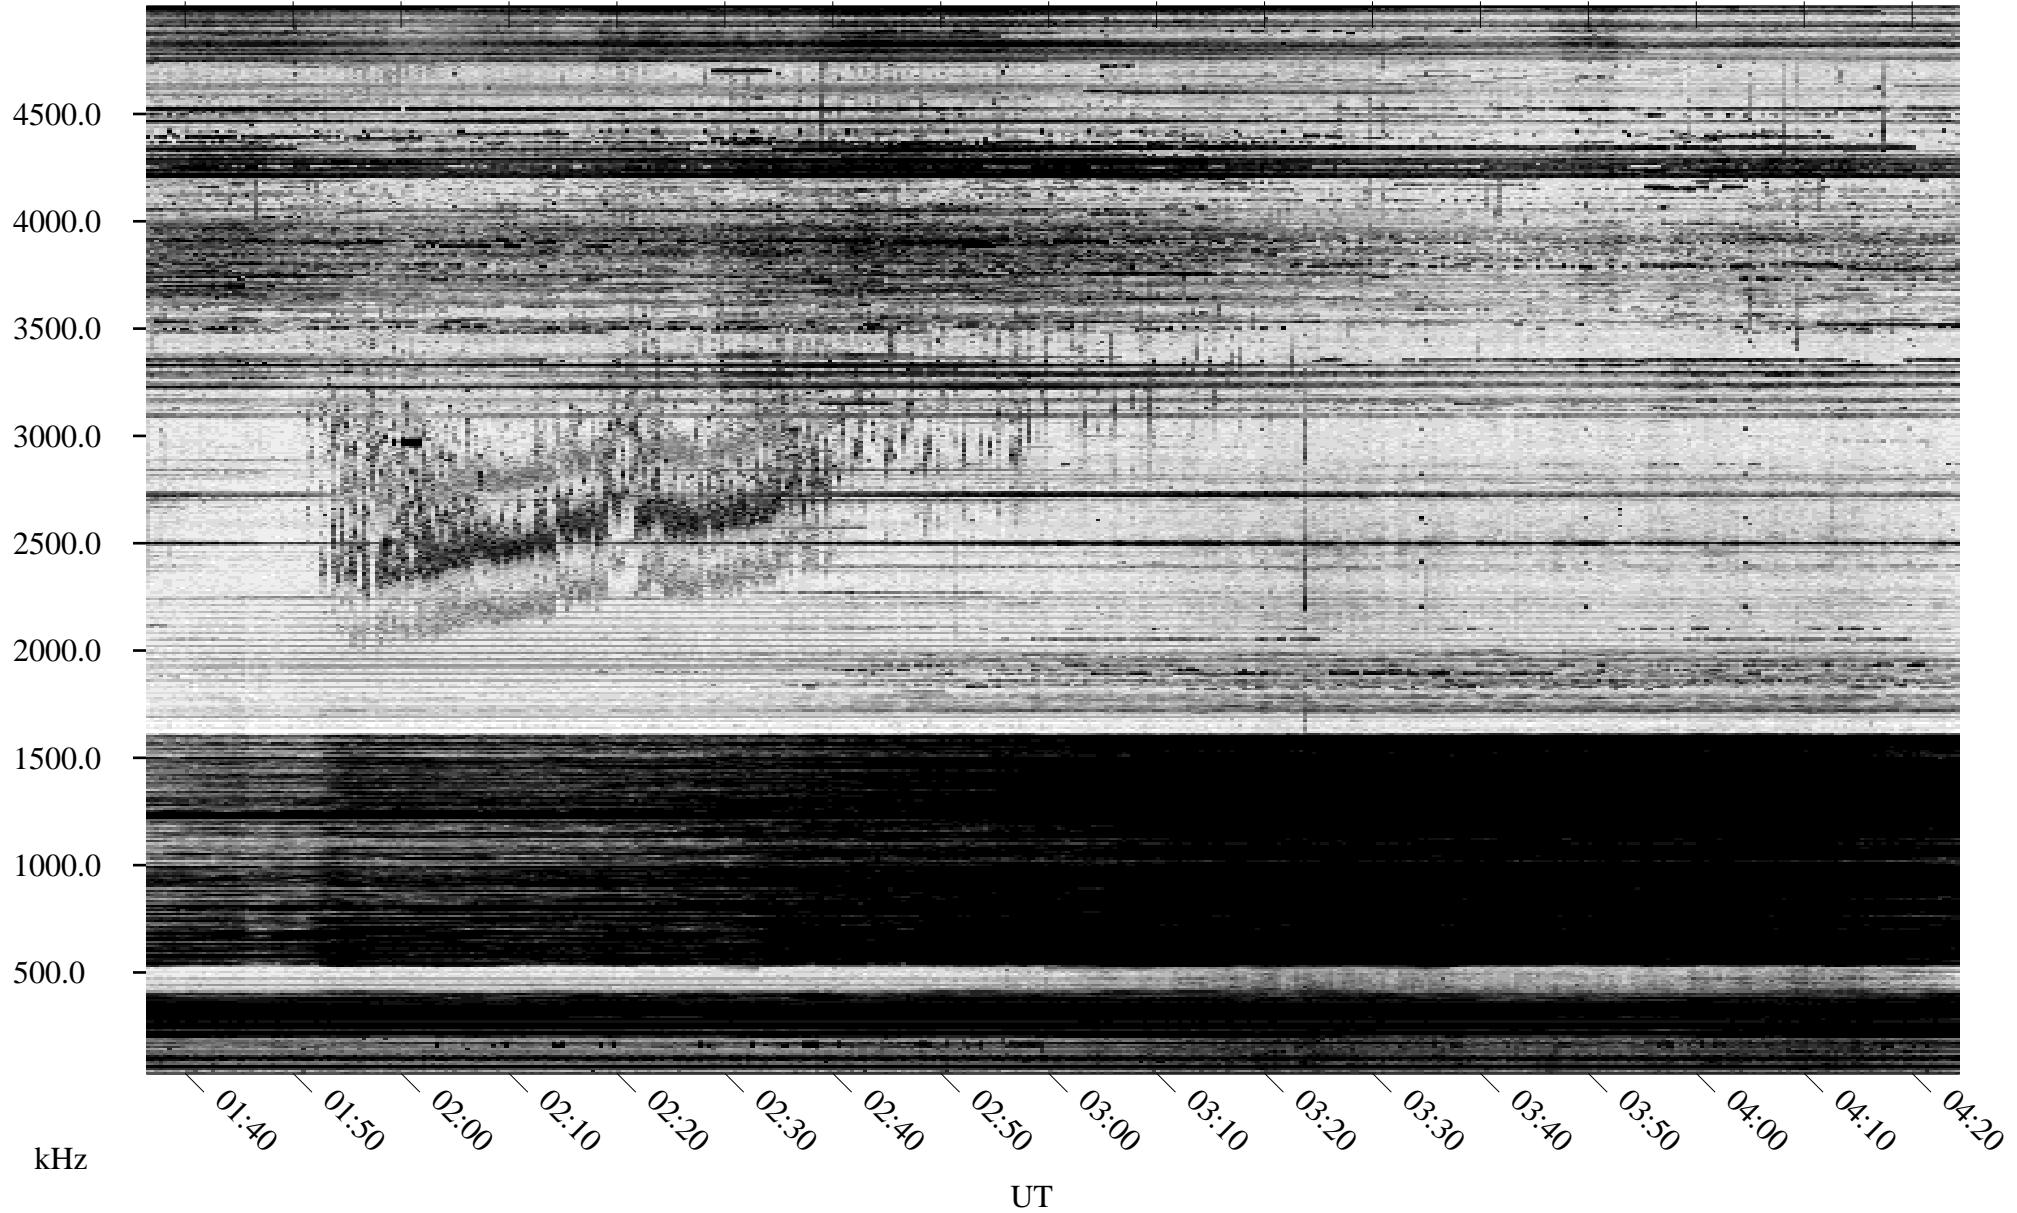

12/14/1994 Churchill, Manitoba

Linear Scale Black = 161 White = 15

ch94348l.r00m max_12

Page 1

12/14/1994 Churchill, Manitoba

Linear Scale Black = 161 White = 15

ch94348l.r00m max_12

Page 2

12/15/1994 Churchill, Manitoba

Linear Scale Black = 161 White = 15

ch94348l.r00m max_12

Page 3

12/15/1994 Churchill, Manitoba

Linear Scale Black = 161 White = 15

ch94348l.r00m max_12

Page 4

12/15/1994 Churchill, Manitoba

Linear Scale Black = 161 White = 15

ch94348l.r00m max_12

Page 5

12/15/1994 Churchill, Manitoba

Linear Scale Black = 161 White = 15

ch94348l.r00m max_12

Page 6

12/15/1994 Churchill, Manitoba

Linear Scale Black = 161 White = 15

ch94348l.r00m max_12

Page 7

12/15/1994 Churchill, Manitoba

Linear Scale Black = 161 White = 15

ch94348l.r00m max_12