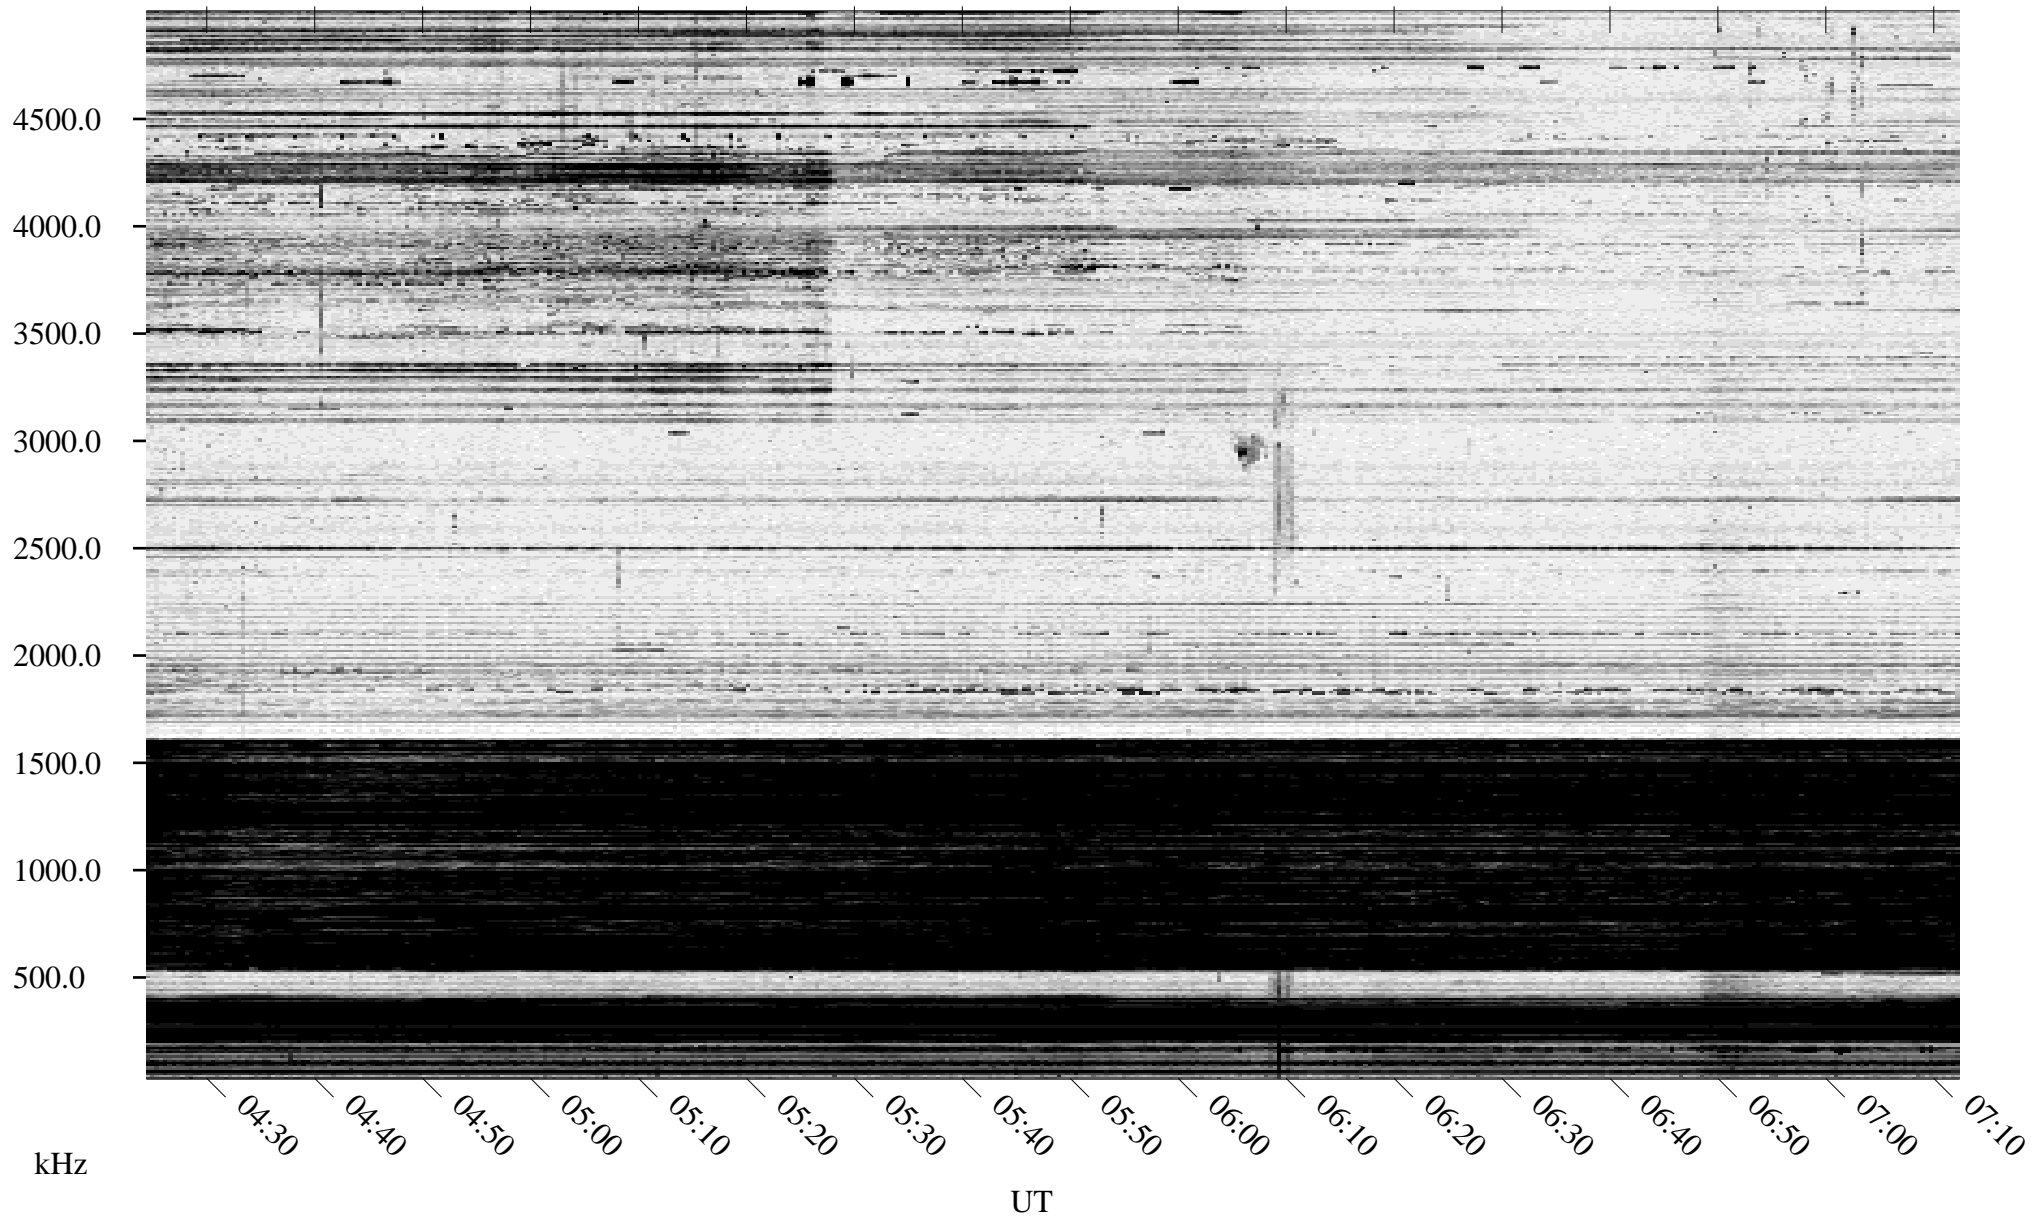

12/14/1994 Churchill, Manitoba

Linear Scale Black = 161 White = 15

ch94348l.r00m max_12

Page 1

12/14/1994 Churchill, Manitoba

Linear Scale Black = 161 White = 15

ch94348l.r00m max_12

Page 2

12/15/1994 Churchill, Manitoba

Linear Scale Black = 161 White = 15

ch94348l.r00m max_12

Page 3

12/15/1994 Churchill, Manitoba

Linear Scale Black = 161 White = 15

ch94348l.r00m max_12

Page 4

12/15/1994 Churchill, Manitoba

Linear Scale Black = 161 White = 15

ch94348l.r00m max_12

Page 5

12/15/1994 Churchill, Manitoba

Linear Scale Black = 161 White = 15

ch94348l.r00m max_12

Page 6

12/15/1994 Churchill, Manitoba

Linear Scale Black = 161 White = 15

ch94348l.r00m max_12

Page 7

12/15/1994 Churchill, Manitoba

Linear Scale Black = 161 White = 15

ch94348l.r00m max_12