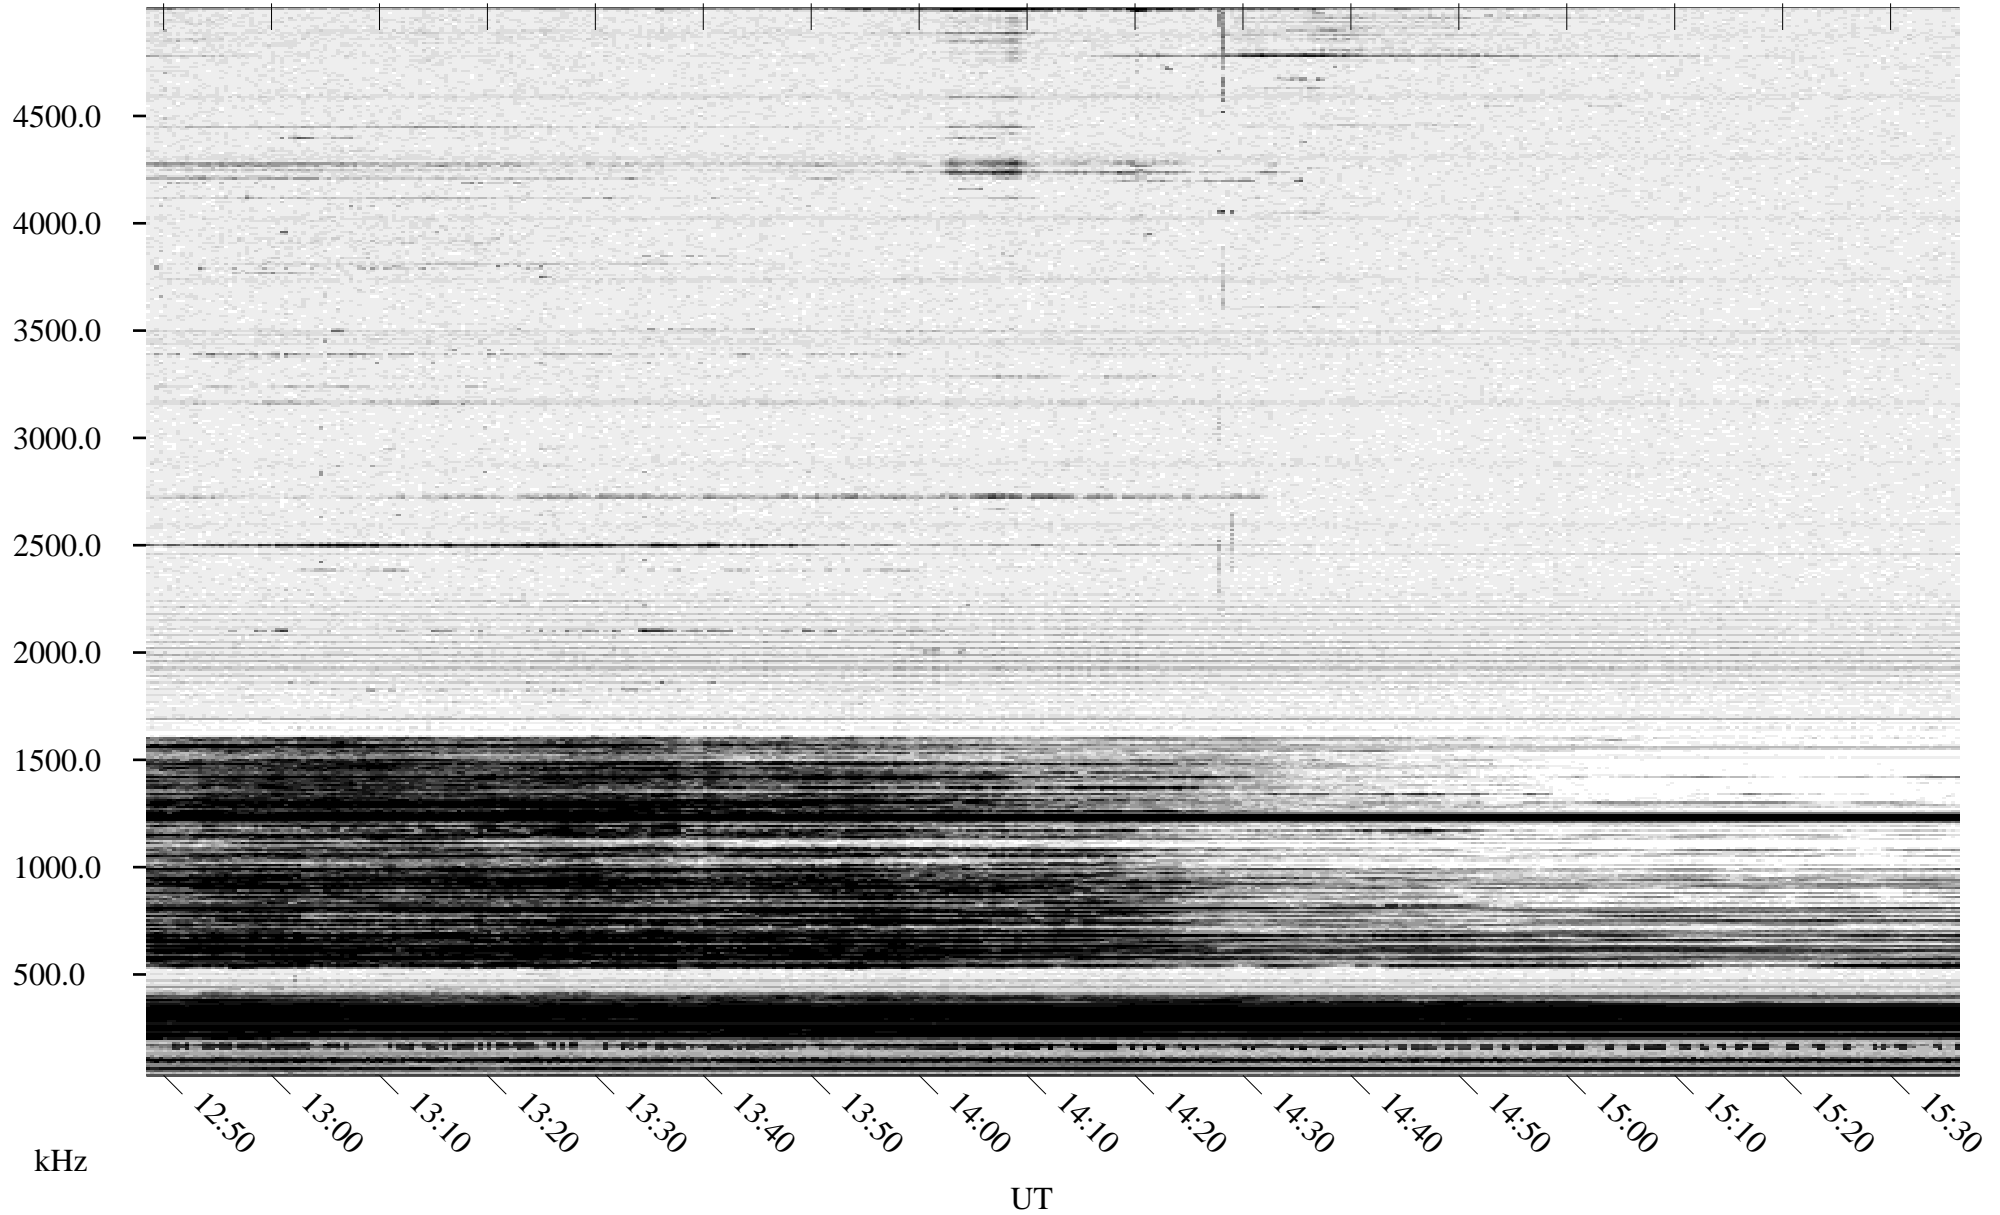

12/14/1994 Churchill, Manitoba

Linear Scale Black = 161 White = 15

ch94348l.r00m max_12

Page 1

12/14/1994 Churchill, Manitoba

Linear Scale Black = 161 White = 15

ch94348l.r00m max_12

Page 2

12/15/1994 Churchill, Manitoba

Linear Scale Black = 161 White = 15

ch94348l.r00m max_12

Page 3

12/15/1994 Churchill, Manitoba

Linear Scale Black = 161 White = 15

ch94348l.r00m max_12

Page 4

12/15/1994 Churchill, Manitoba

Linear Scale Black = 161 White = 15

ch94348l.r00m max_12

Page 5

12/15/1994 Churchill, Manitoba

Linear Scale Black = 161 White = 15

ch94348l.r00m max_12

Page 6

12/15/1994 Churchill, Manitoba

Linear Scale Black = 161 White = 15

ch94348l.r00m max_12

Page 7

12/15/1994 Churchill, Manitoba

Linear Scale Black = 161 White = 15

ch94348l.r00m max_12