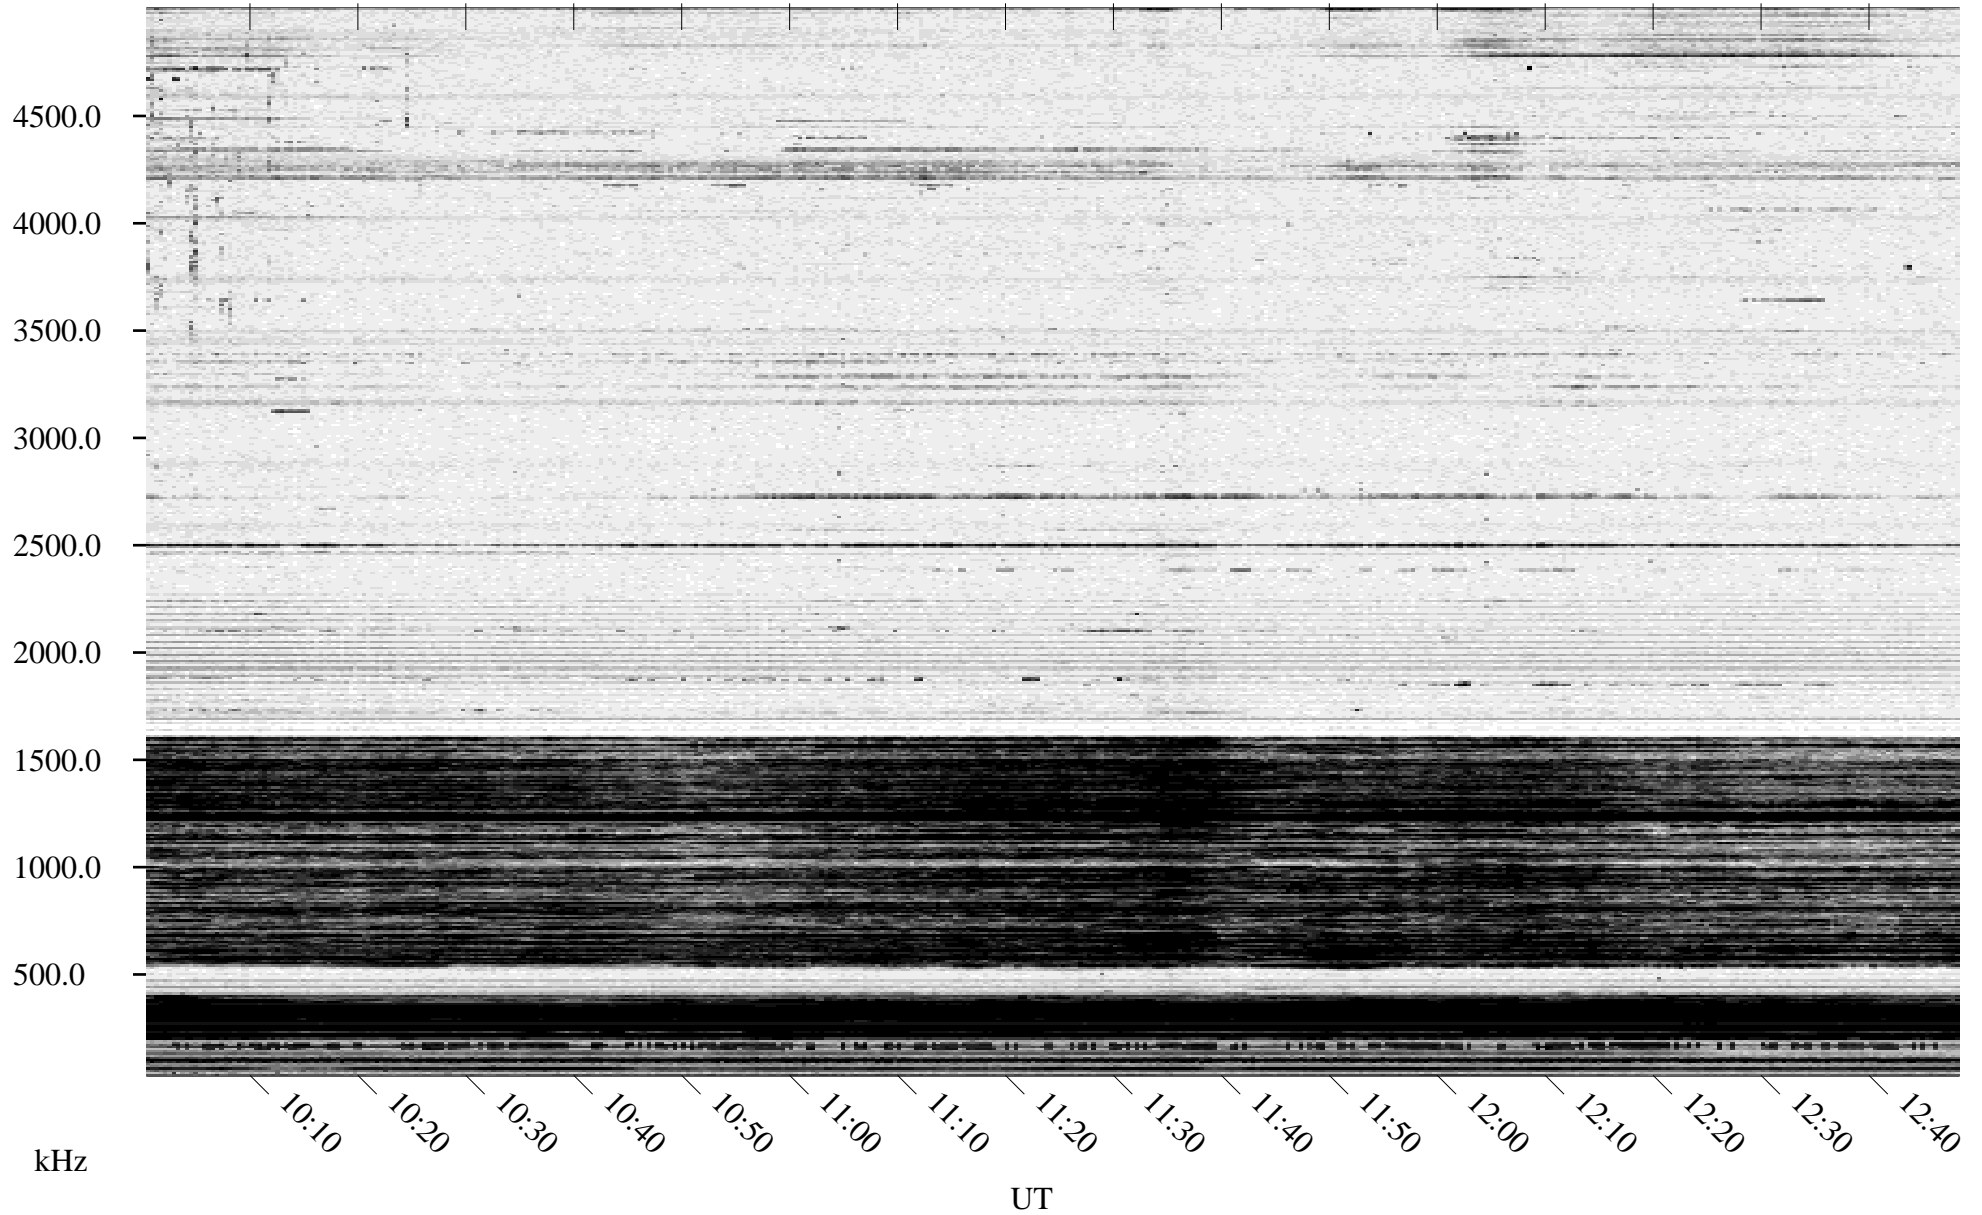

12/14/1994 Churchill, Manitoba

Linear Scale Black = 161 White = 15

ch94348l.r00m max_12

Page 1

12/14/1994 Churchill, Manitoba

Linear Scale Black = 161 White = 15

ch94348l.r00m max_12

Page 2

12/15/1994 Churchill, Manitoba

Linear Scale Black = 161 White = 15

ch94348l.r00m max_12

Page 3

12/15/1994 Churchill, Manitoba

Linear Scale Black = 161 White = 15

ch94348l.r00m max_12

Page 4

12/15/1994 Churchill, Manitoba

Linear Scale Black = 161 White = 15

ch94348l.r00m max_12

Page 5

12/15/1994 Churchill, Manitoba

Linear Scale Black = 161 White = 15

ch94348l.r00m max_12

Page 6

12/15/1994 Churchill, Manitoba

Linear Scale Black = 161 White = 15

ch94348l.r00m max_12

Page 7

12/15/1994 Churchill, Manitoba

Linear Scale Black = 161 White = 15

ch94348l.r00m max_12