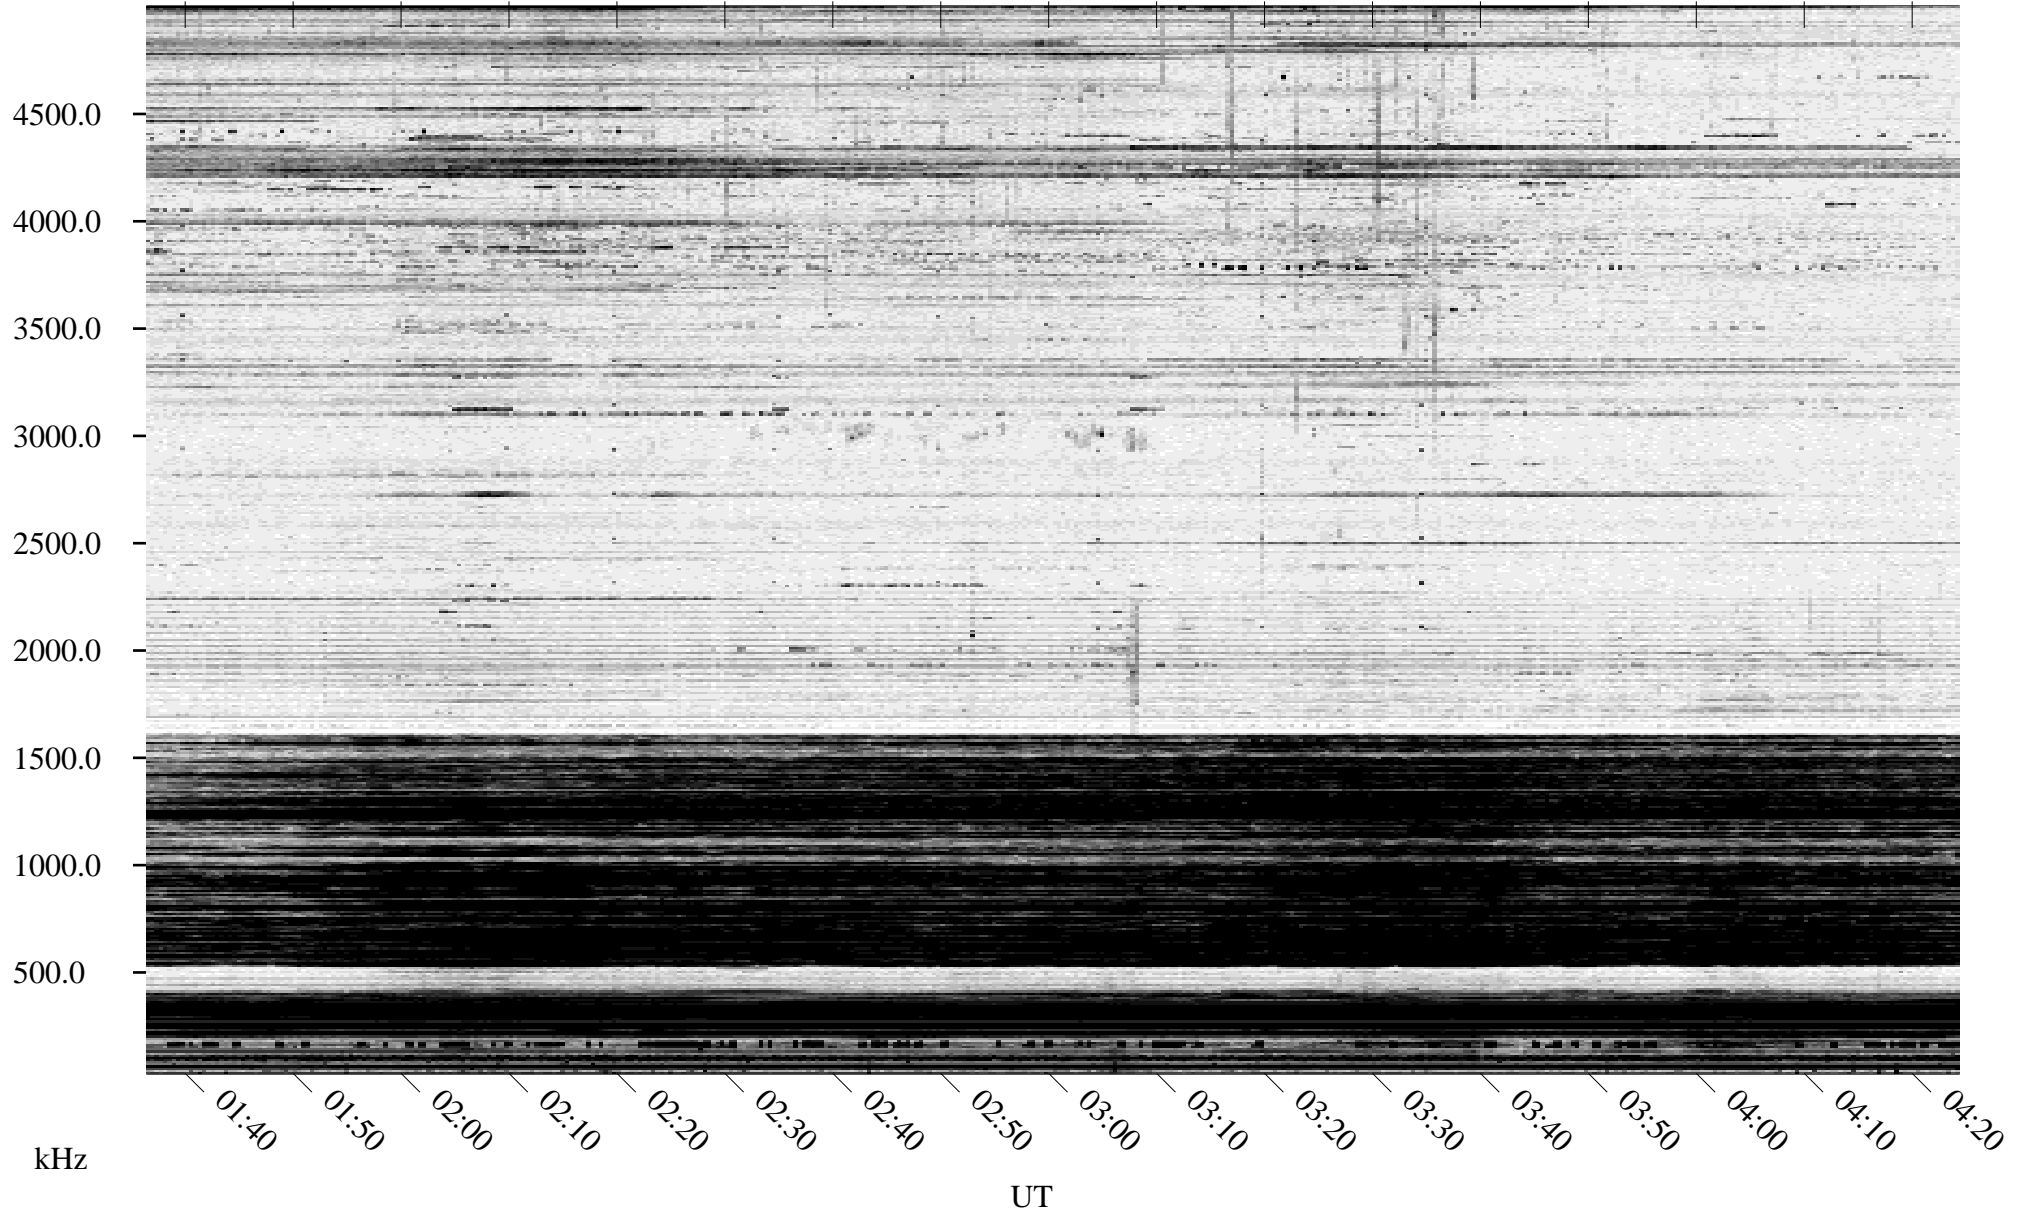

12/15/1994 Churchill, Manitoba

Linear Scale Black = 161 White = 15

ch94349l.r00m max_12

Page 1

12/15/1994 Churchill, Manitoba

Linear Scale Black = 161 White = 15

ch94349l.r00m max_12

Page 2

12/16/1994 Churchill, Manitoba

Linear Scale Black = 161 White = 15

ch94349l.r00m max_12

Page 3

12/16/1994 Churchill, Manitoba

Linear Scale Black = 161 White = 15

ch94349l.r00m max_12

Page 4

12/16/1994 Churchill, Manitoba

Linear Scale Black = 161 White = 15

ch94349l.r00m max_12

Page 5

12/16/1994 Churchill, Manitoba

Linear Scale Black = 161 White = 15

ch94349l.r00m max_12

Page 6

12/16/1994 Churchill, Manitoba

Linear Scale Black = 161 White = 15

ch94349l.r00m max_12

Page 7

12/16/1994 Churchill, Manitoba

Linear Scale Black = 161 White = 15

ch94349l.r00m max_12