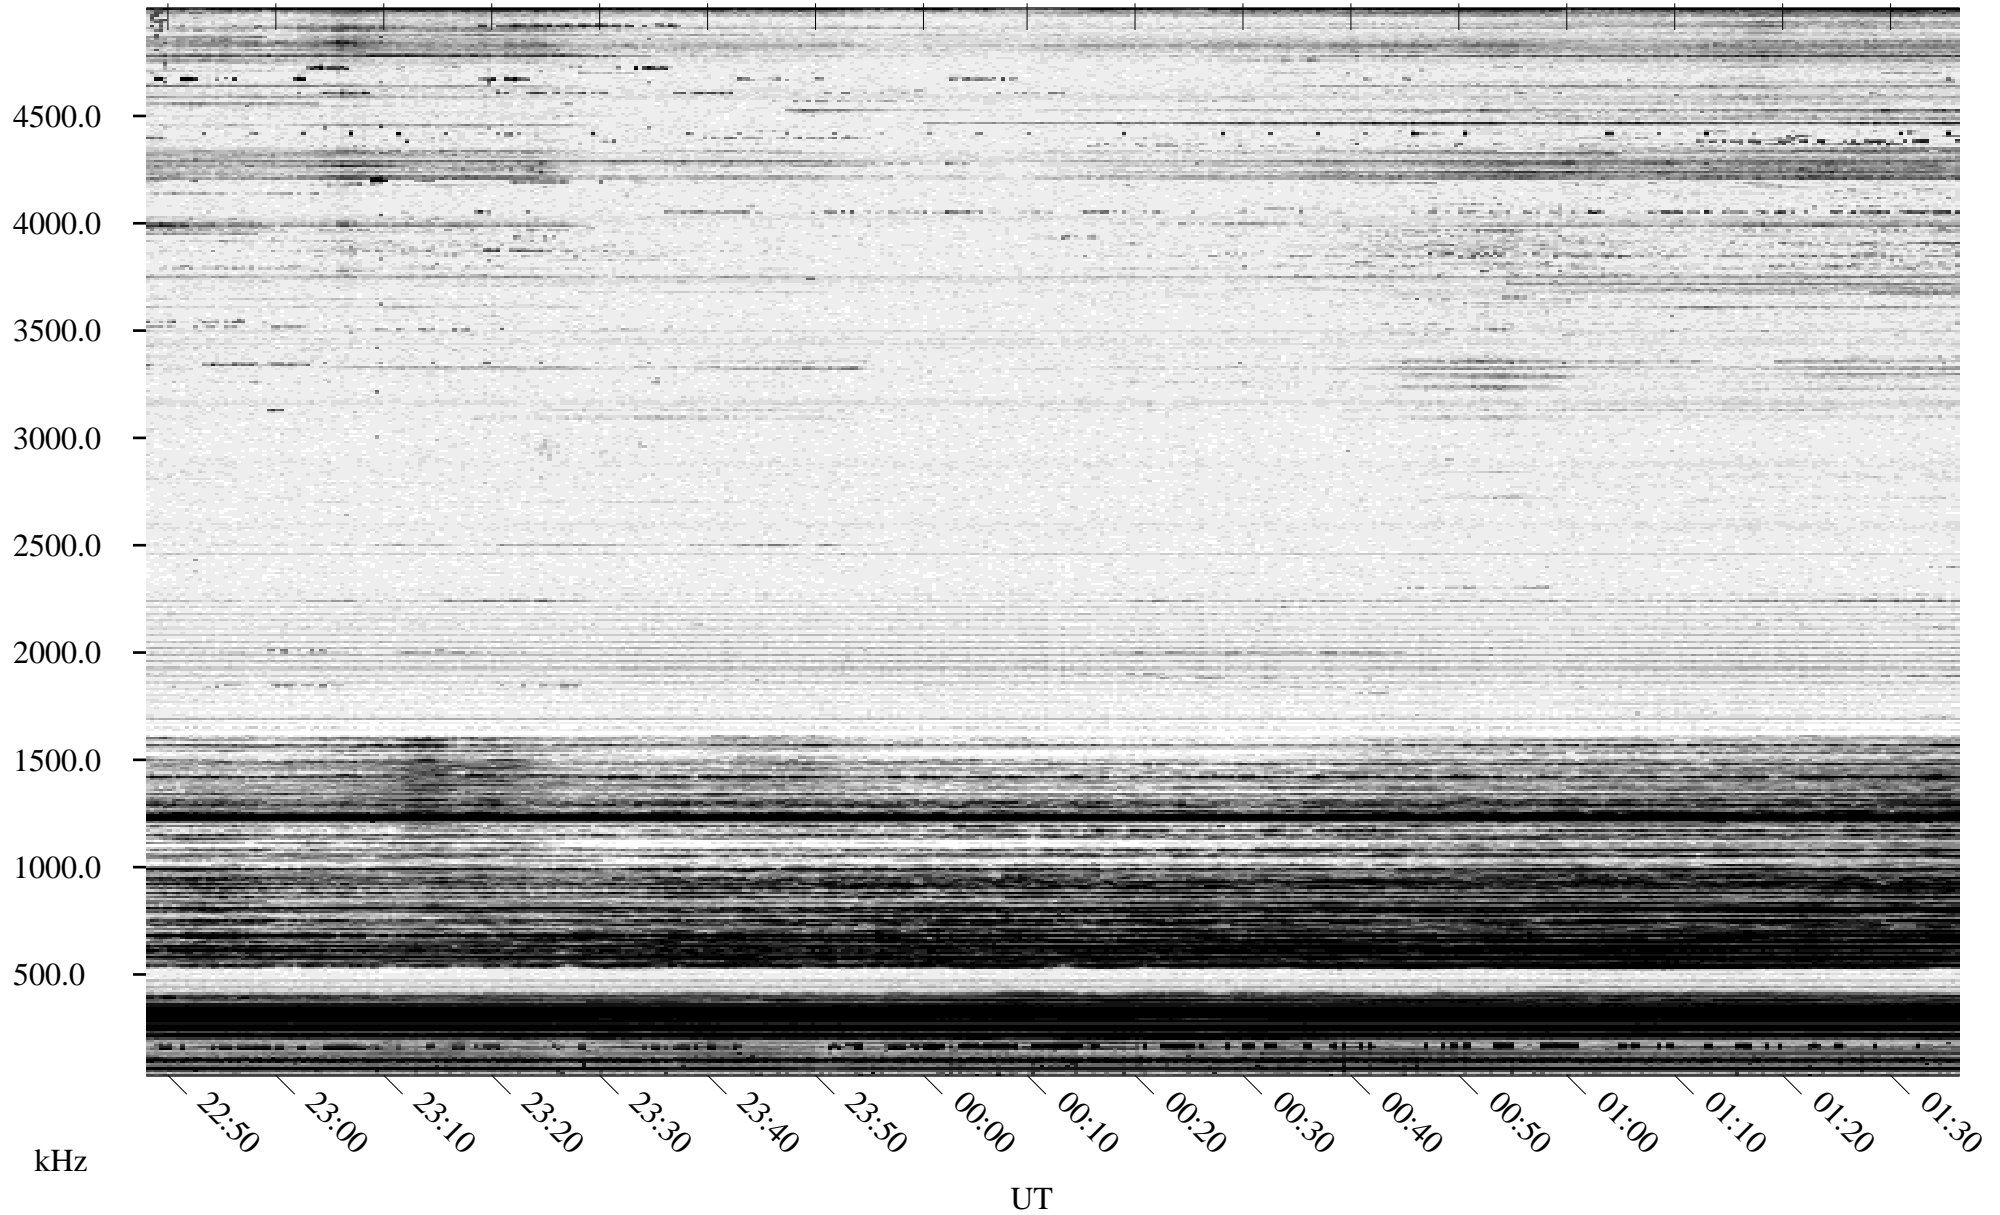

12/15/1994 Churchill, Manitoba

Linear Scale Black = 161 White = 15

ch94349l.r00m max_12

Page 1

12/15/1994 Churchill, Manitoba

Linear Scale Black = 161 White = 15

ch94349l.r00m max_12

Page 2

12/16/1994 Churchill, Manitoba

Linear Scale Black = 161 White = 15

ch94349l.r00m max_12

Page 3

12/16/1994 Churchill, Manitoba

Linear Scale Black = 161 White = 15

ch94349l.r00m max_12

Page 4

12/16/1994 Churchill, Manitoba

Linear Scale Black = 161 White = 15

ch94349l.r00m max_12

Page 5

12/16/1994 Churchill, Manitoba

Linear Scale Black = 161 White = 15

ch94349l.r00m max_12

Page 6

12/16/1994 Churchill, Manitoba

Linear Scale Black = 161 White = 15

ch94349l.r00m max_12

Page 7

12/16/1994 Churchill, Manitoba

Linear Scale Black = 161 White = 15

ch94349l.r00m max_12