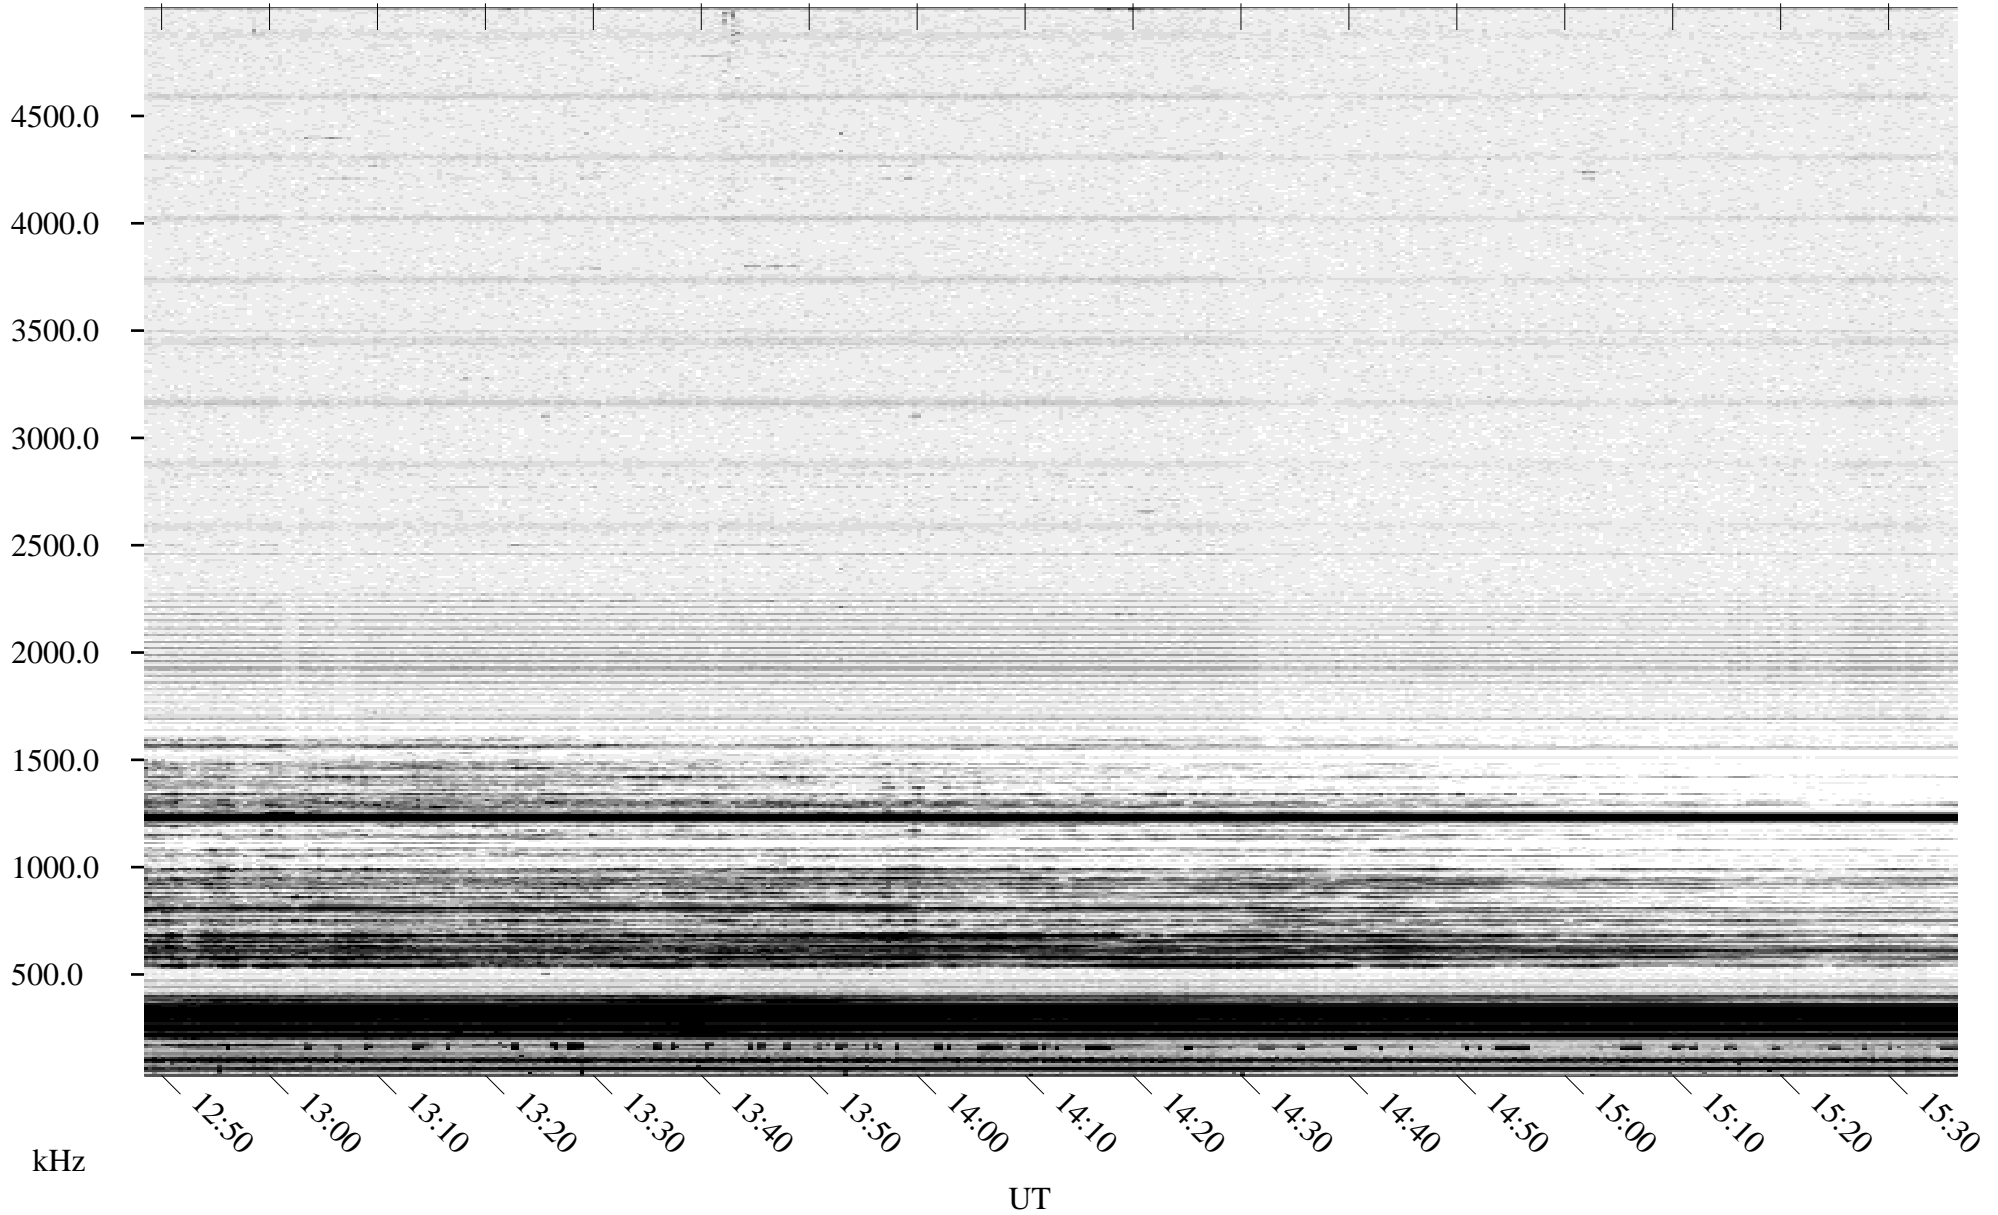

12/15/1994 Churchill, Manitoba

Linear Scale Black = 161 White = 15

ch94349l.r00m max_12

Page 1

12/15/1994 Churchill, Manitoba

Linear Scale Black = 161 White = 15

ch94349l.r00m max_12

Page 2

12/16/1994 Churchill, Manitoba

Linear Scale Black = 161 White = 15

ch94349l.r00m max_12

Page 3

12/16/1994 Churchill, Manitoba

Linear Scale Black = 161 White = 15

ch94349l.r00m max_12

Page 4

12/16/1994 Churchill, Manitoba

Linear Scale Black = 161 White = 15

ch94349l.r00m max_12

Page 5

12/16/1994 Churchill, Manitoba

Linear Scale Black = 161 White = 15

ch94349l.r00m max_12

Page 6

12/16/1994 Churchill, Manitoba

Linear Scale Black = 161 White = 15

ch94349l.r00m max_12

Page 7

12/16/1994 Churchill, Manitoba

Linear Scale Black = 161 White = 15

ch94349l.r00m max_12