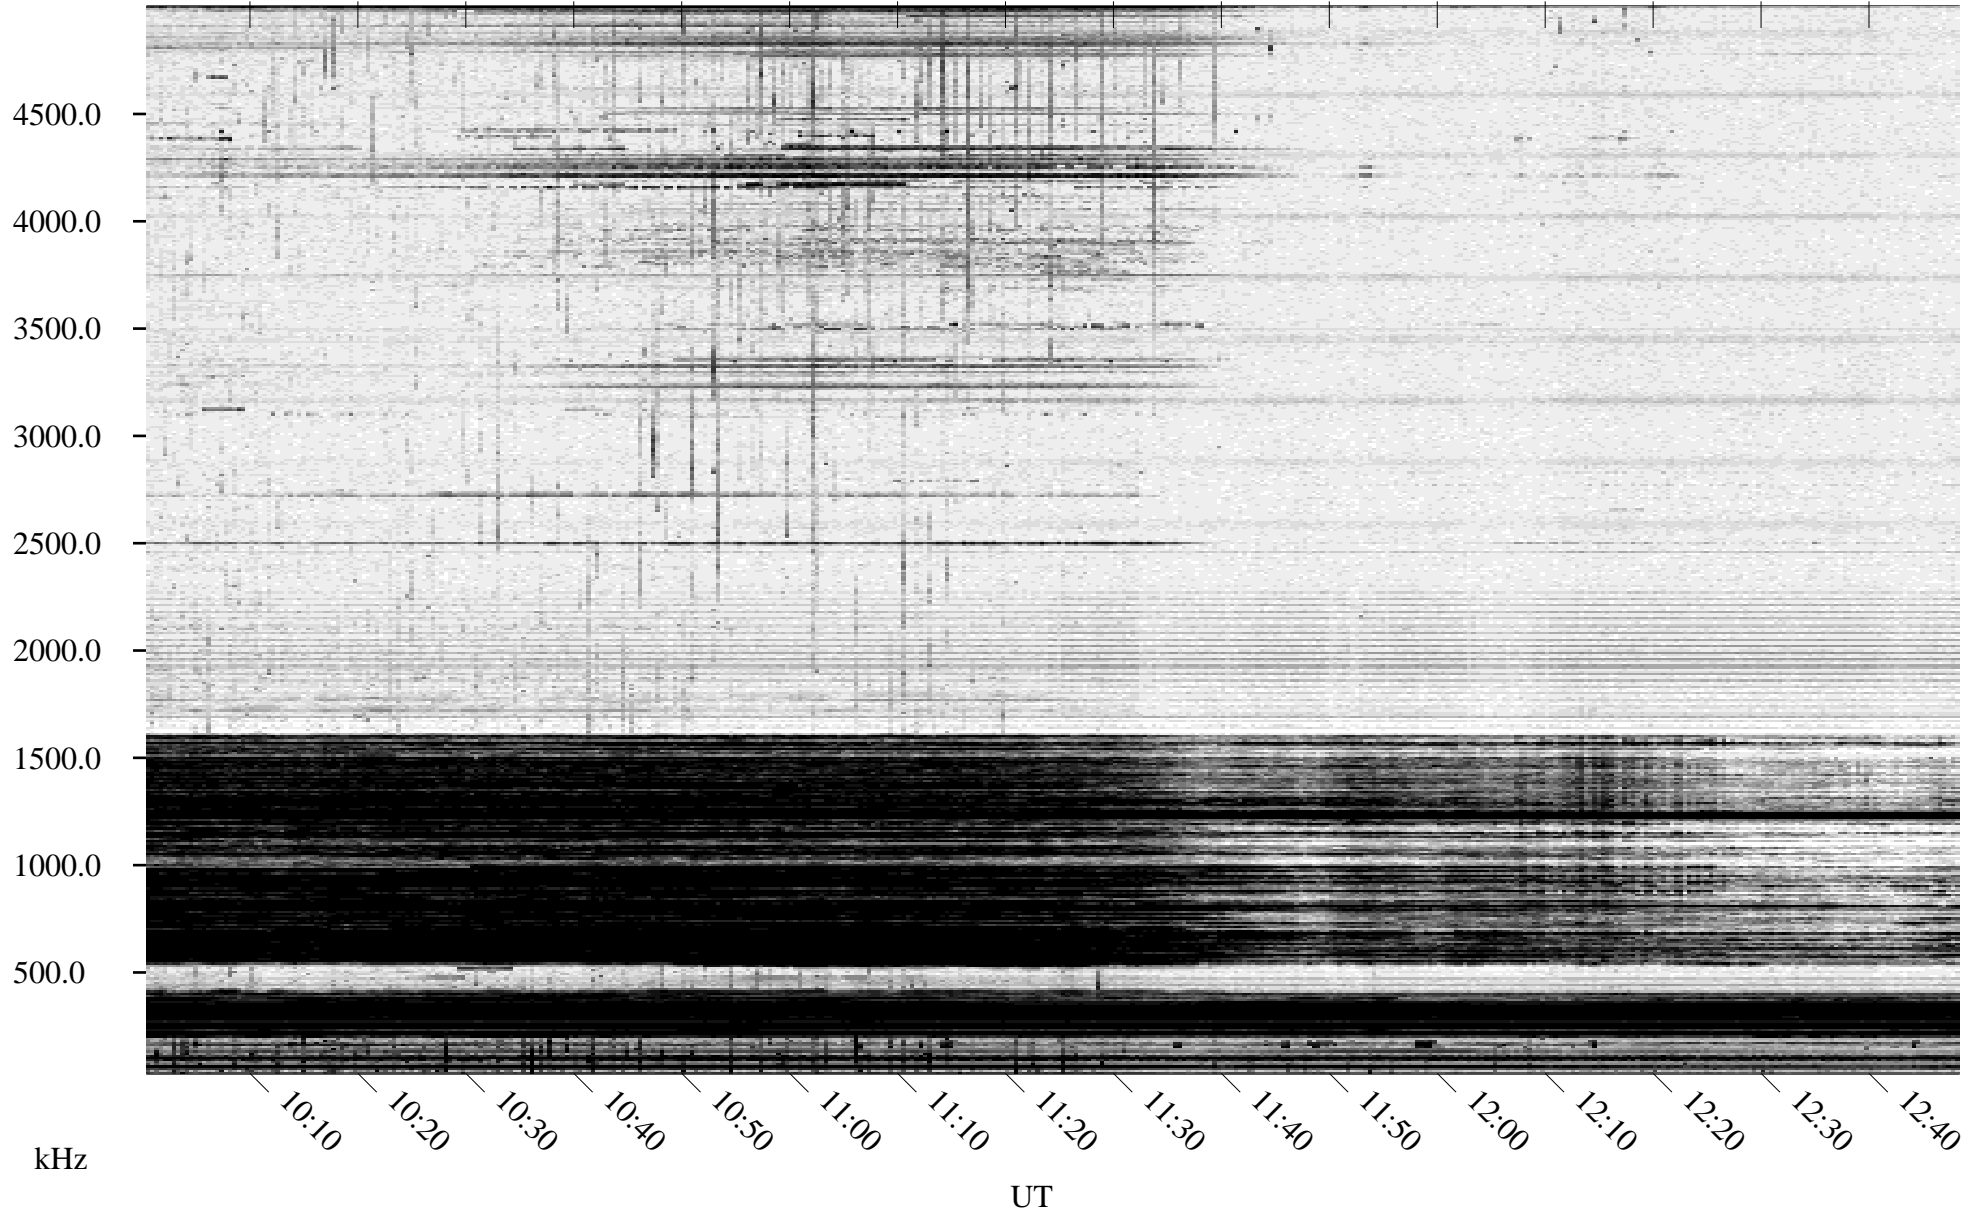

12/15/1994 Churchill, Manitoba

Linear Scale Black = 161 White = 15

ch94349l.r00m max_12

Page 1

12/15/1994 Churchill, Manitoba

Linear Scale Black = 161 White = 15

ch94349l.r00m max_12

Page 2

12/16/1994 Churchill, Manitoba

Linear Scale Black = 161 White = 15

ch94349l.r00m max_12

Page 3

12/16/1994 Churchill, Manitoba

Linear Scale Black = 161 White = 15

ch94349l.r00m max_12

Page 4

12/16/1994 Churchill, Manitoba

Linear Scale Black = 161 White = 15

ch94349l.r00m max_12

Page 5

12/16/1994 Churchill, Manitoba

Linear Scale Black = 161 White = 15

ch94349l.r00m max_12

Page 6

12/16/1994 Churchill, Manitoba

Linear Scale Black = 161 White = 15

ch94349l.r00m max_12

Page 7

12/16/1994 Churchill, Manitoba

Linear Scale Black = 161 White = 15

ch94349l.r00m max_12