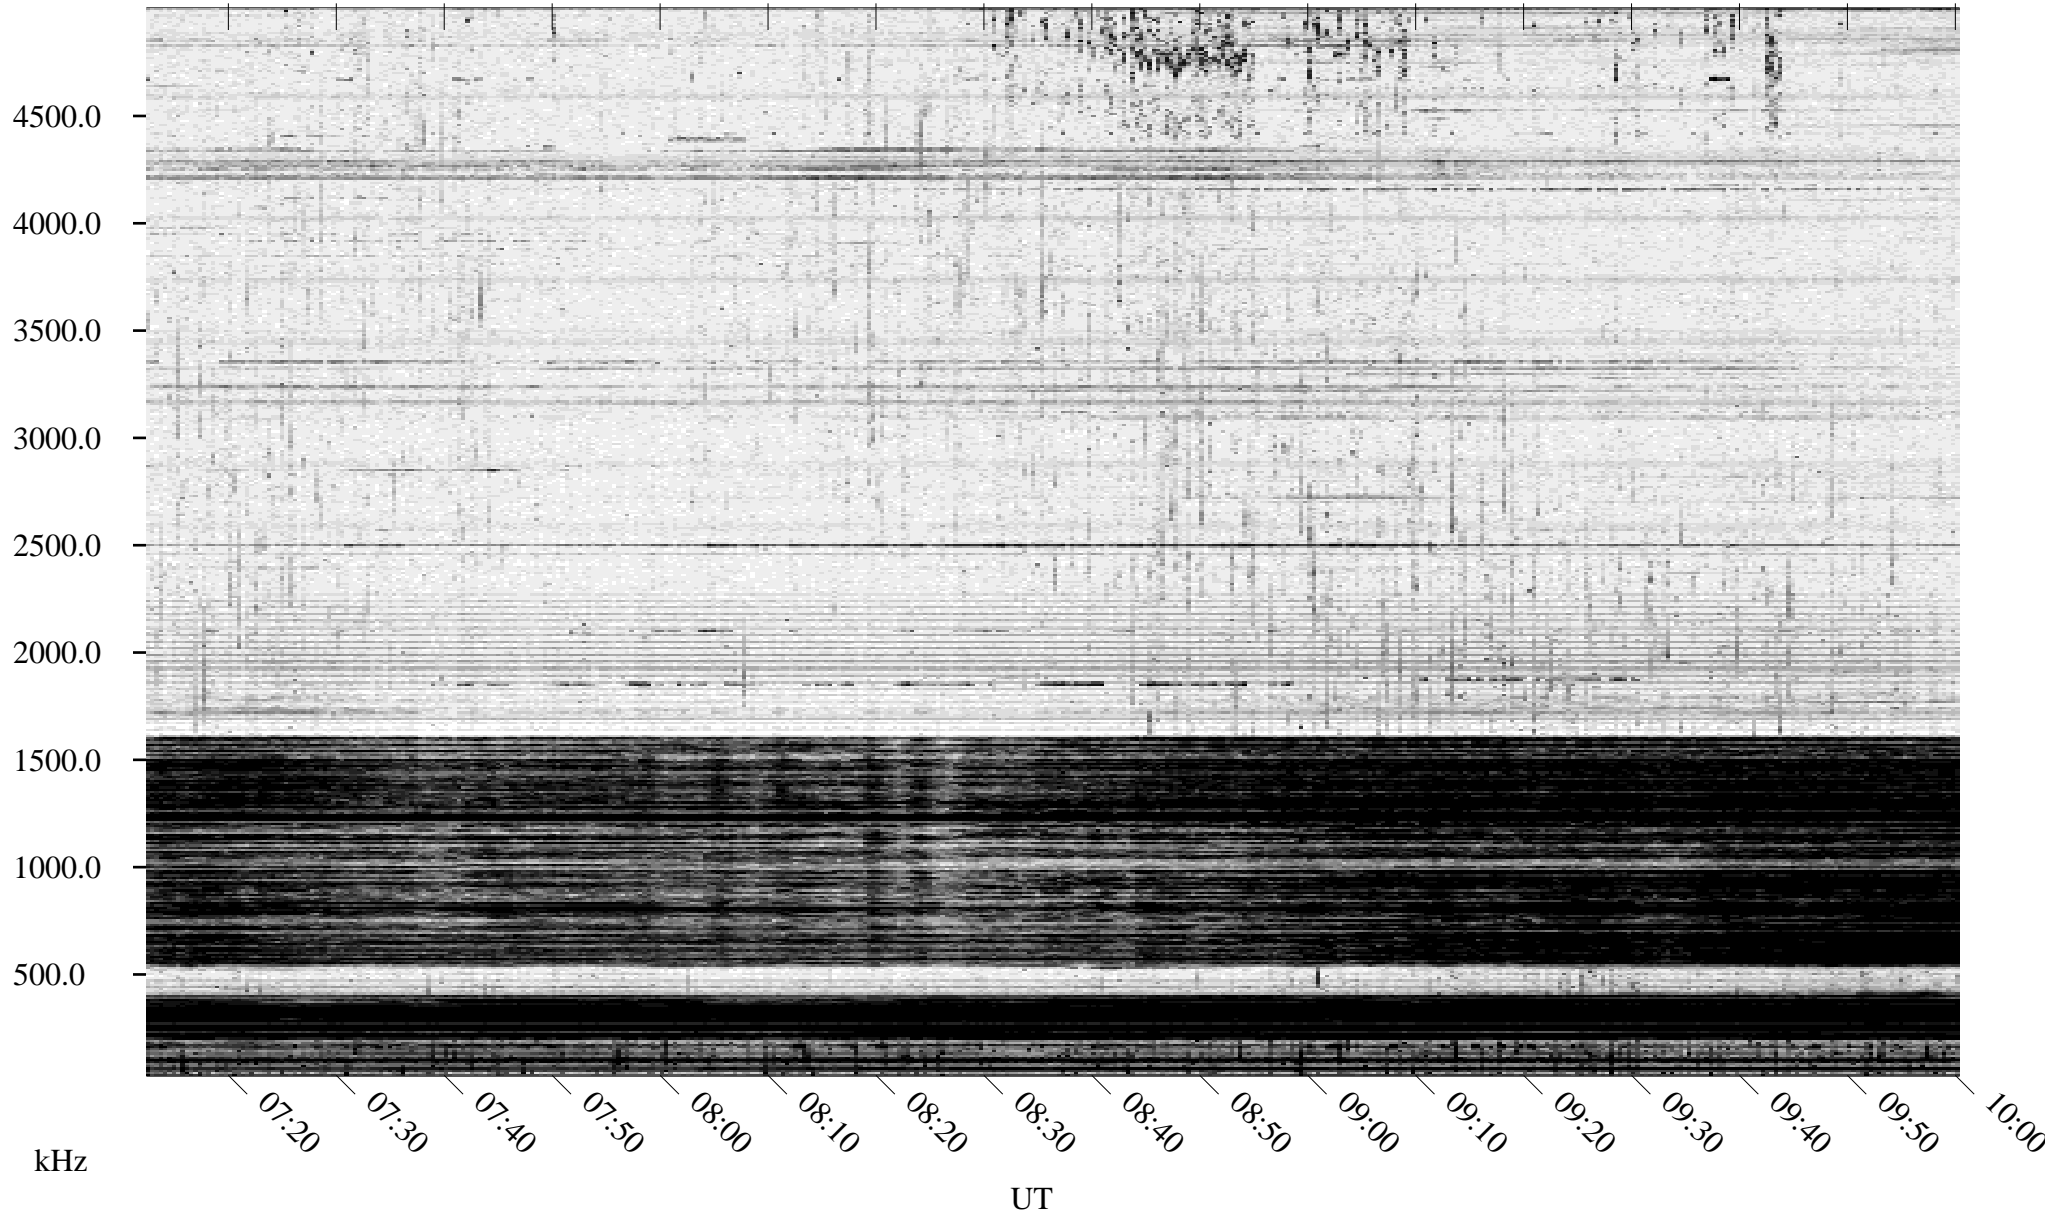

12/15/1994 Churchill, Manitoba

Linear Scale Black = 161 White = 15

ch94349l.r00m max_12

Page 1

12/15/1994 Churchill, Manitoba

Linear Scale Black = 161 White = 15

ch94349l.r00m max_12

Page 2

12/16/1994 Churchill, Manitoba

Linear Scale Black = 161 White = 15

ch94349l.r00m max_12

Page 3

12/16/1994 Churchill, Manitoba

Linear Scale Black = 161 White = 15

ch94349l.r00m max_12

Page 4

12/16/1994 Churchill, Manitoba

Linear Scale Black = 161 White = 15

ch94349l.r00m max_12

Page 5

12/16/1994 Churchill, Manitoba

Linear Scale Black = 161 White = 15

ch94349l.r00m max_12

Page 6

12/16/1994 Churchill, Manitoba

Linear Scale Black = 161 White = 15

ch94349l.r00m max_12

Page 7

12/16/1994 Churchill, Manitoba

Linear Scale Black = 161 White = 15

ch94349l.r00m max_12