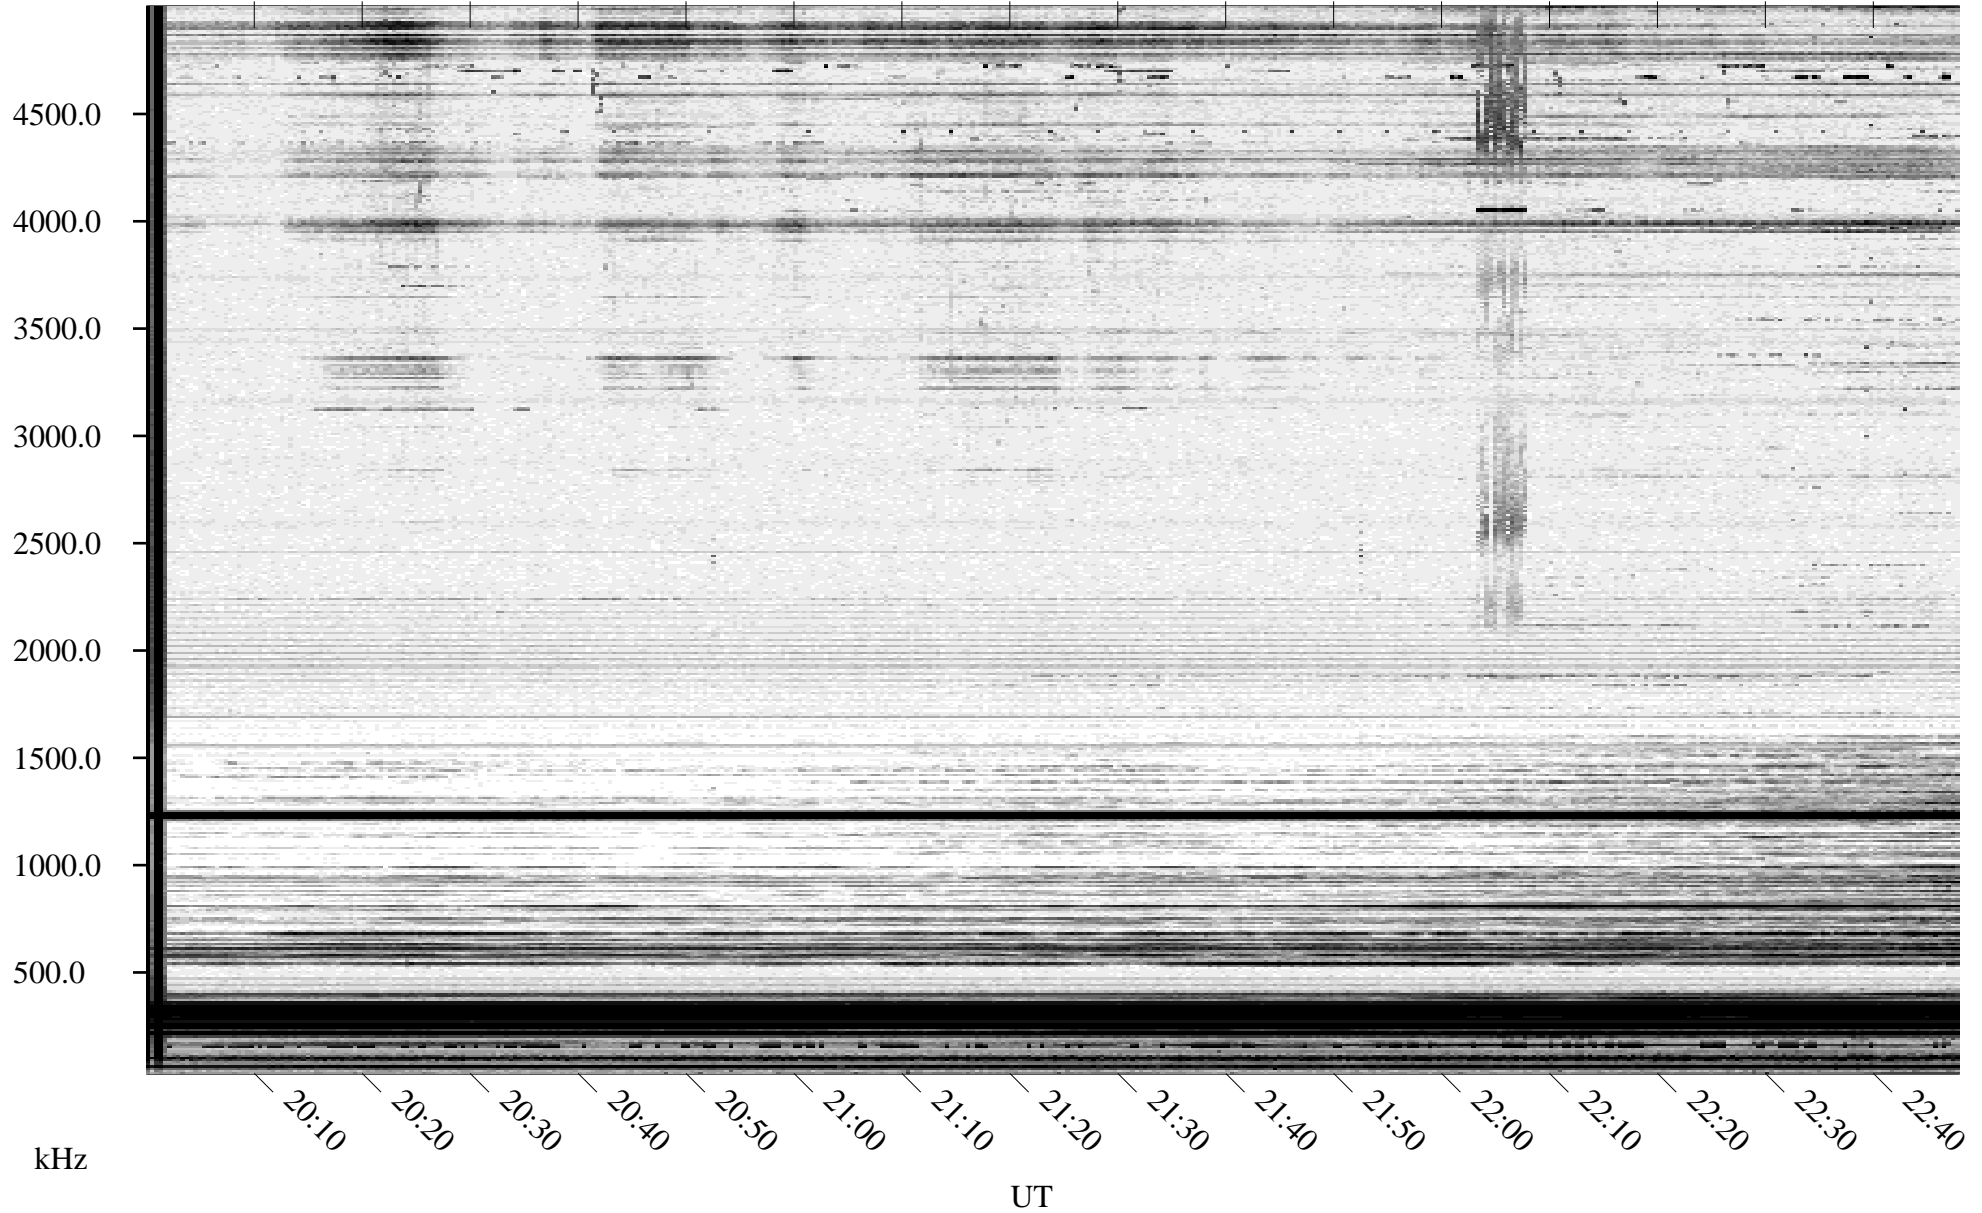

12/15/1994 Churchill, Manitoba

Linear Scale Black = 161 White = 15

ch94349l.r00m max_12

Page 1

12/15/1994 Churchill, Manitoba

Linear Scale Black = 161 White = 15

ch94349l.r00m max_12

Page 2

12/16/1994 Churchill, Manitoba

Linear Scale Black = 161 White = 15

ch94349l.r00m max_12

Page 3

12/16/1994 Churchill, Manitoba

Linear Scale Black = 161 White = 15

ch94349l.r00m max_12

Page 4

12/16/1994 Churchill, Manitoba

Linear Scale Black = 161 White = 15

ch94349l.r00m max_12

Page 5

12/16/1994 Churchill, Manitoba

Linear Scale Black = 161 White = 15

ch94349l.r00m max_12

Page 6

12/16/1994 Churchill, Manitoba

Linear Scale Black = 161 White = 15

ch94349l.r00m max_12

Page 7

12/16/1994 Churchill, Manitoba

Linear Scale Black = 161 White = 15

ch94349l.r00m max_12