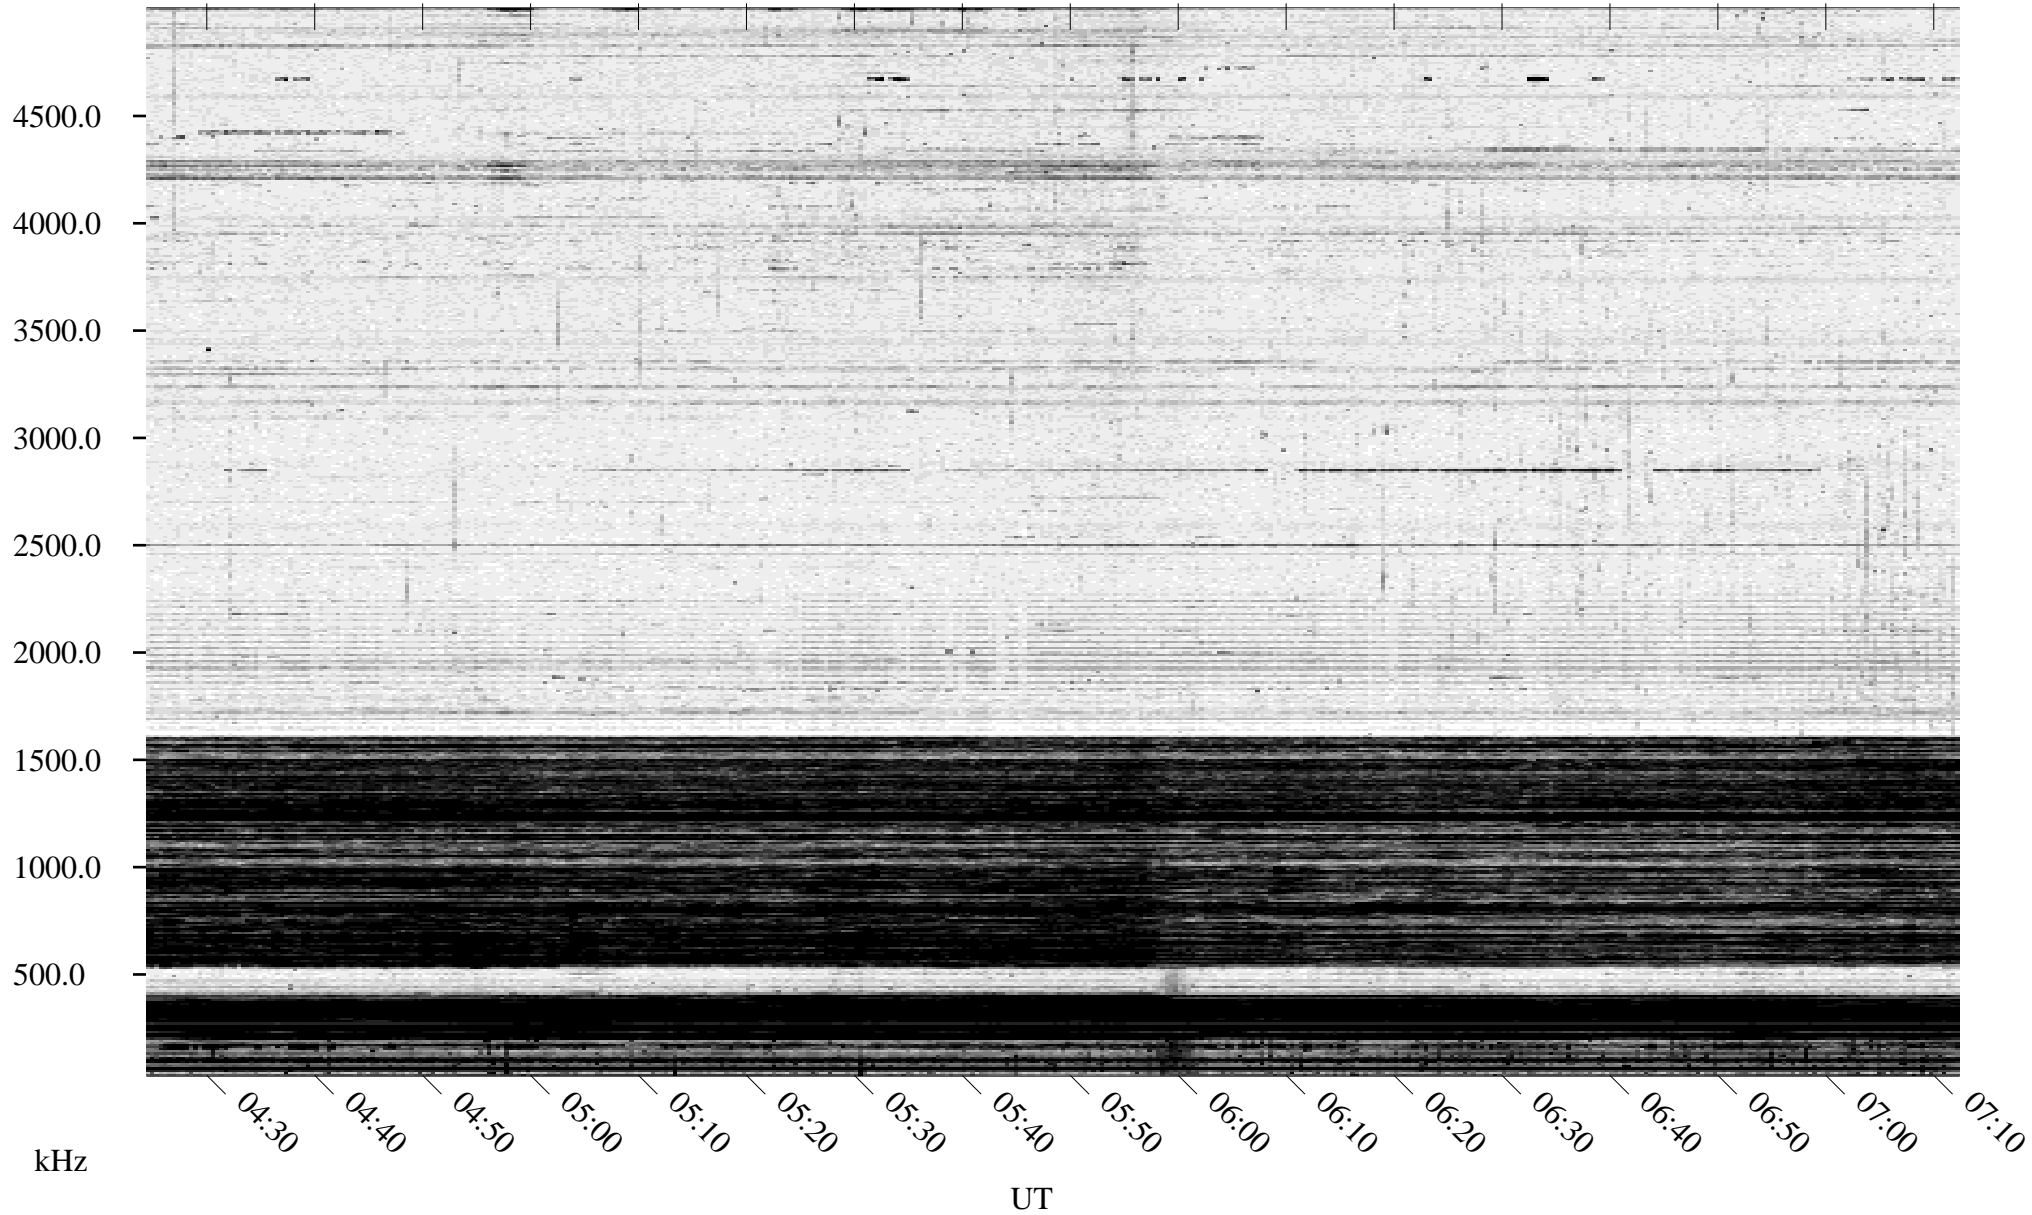

12/15/1994 Churchill, Manitoba

Linear Scale Black = 161 White = 15

ch94349l.r00m max_12

Page 1

12/15/1994 Churchill, Manitoba

Linear Scale Black = 161 White = 15

ch94349l.r00m max_12

Page 2

12/16/1994 Churchill, Manitoba

Linear Scale Black = 161 White = 15

ch94349l.r00m max_12

Page 3

12/16/1994 Churchill, Manitoba

Linear Scale Black = 161 White = 15

ch94349l.r00m max_12

Page 4

12/16/1994 Churchill, Manitoba

Linear Scale Black = 161 White = 15

ch94349l.r00m max_12

Page 5

12/16/1994 Churchill, Manitoba

Linear Scale Black = 161 White = 15

ch94349l.r00m max_12

Page 6

12/16/1994 Churchill, Manitoba

Linear Scale Black = 161 White = 15

ch94349l.r00m max_12

Page 7

12/16/1994 Churchill, Manitoba

Linear Scale Black = 161 White = 15

ch94349l.r00m max_12