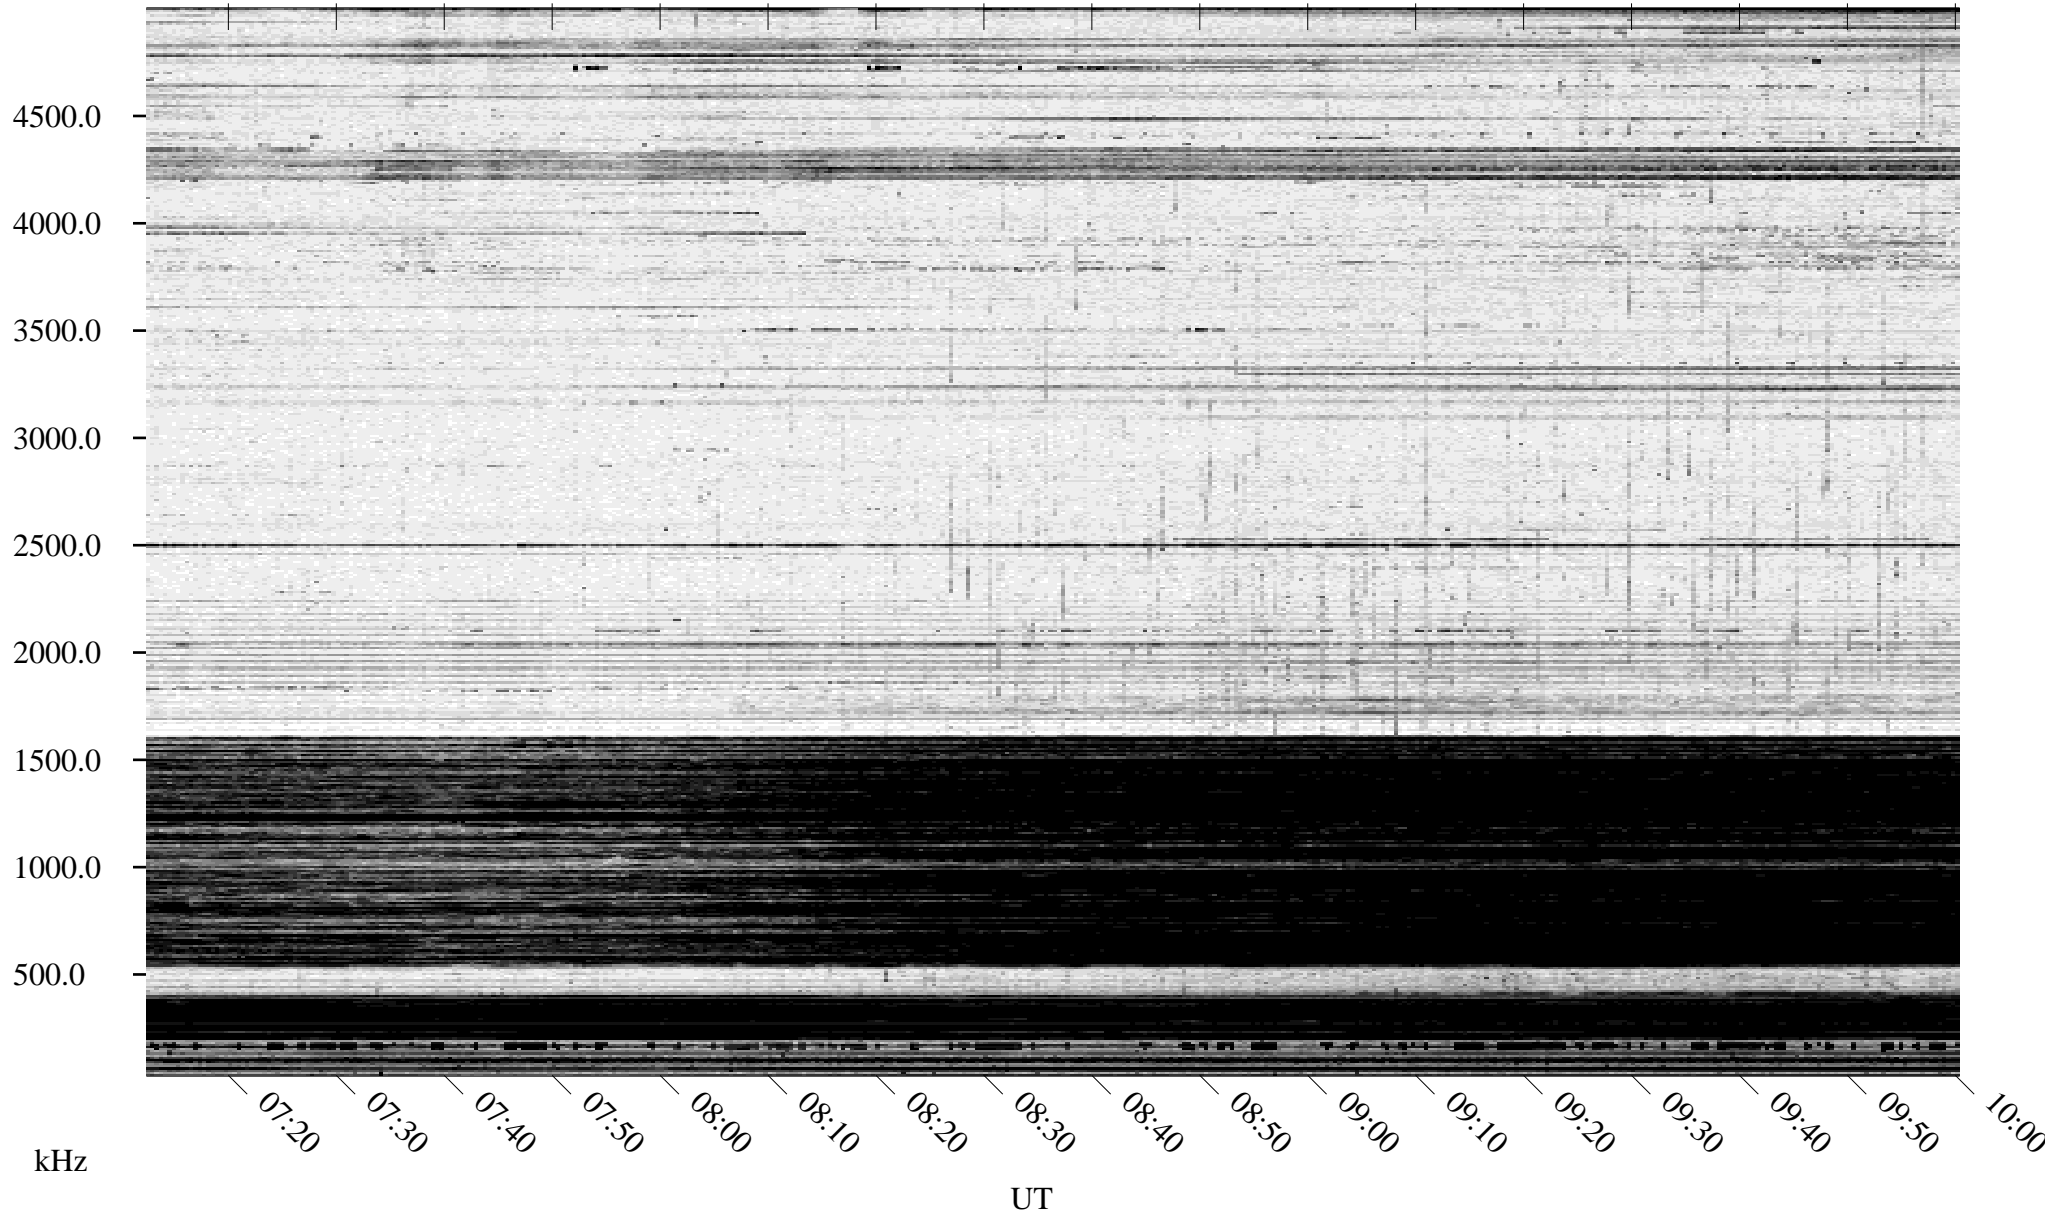

# 12/17/1994 Churchill, Manitoba

Linear Scale    Black = 161    White = 15

ch94350l.r00m max\_12

Page 4

# 12/17/1994 Churchill, Manitoba

Linear Scale    Black = 161    White = 15

ch94350l.r00m max\_12

Page 5