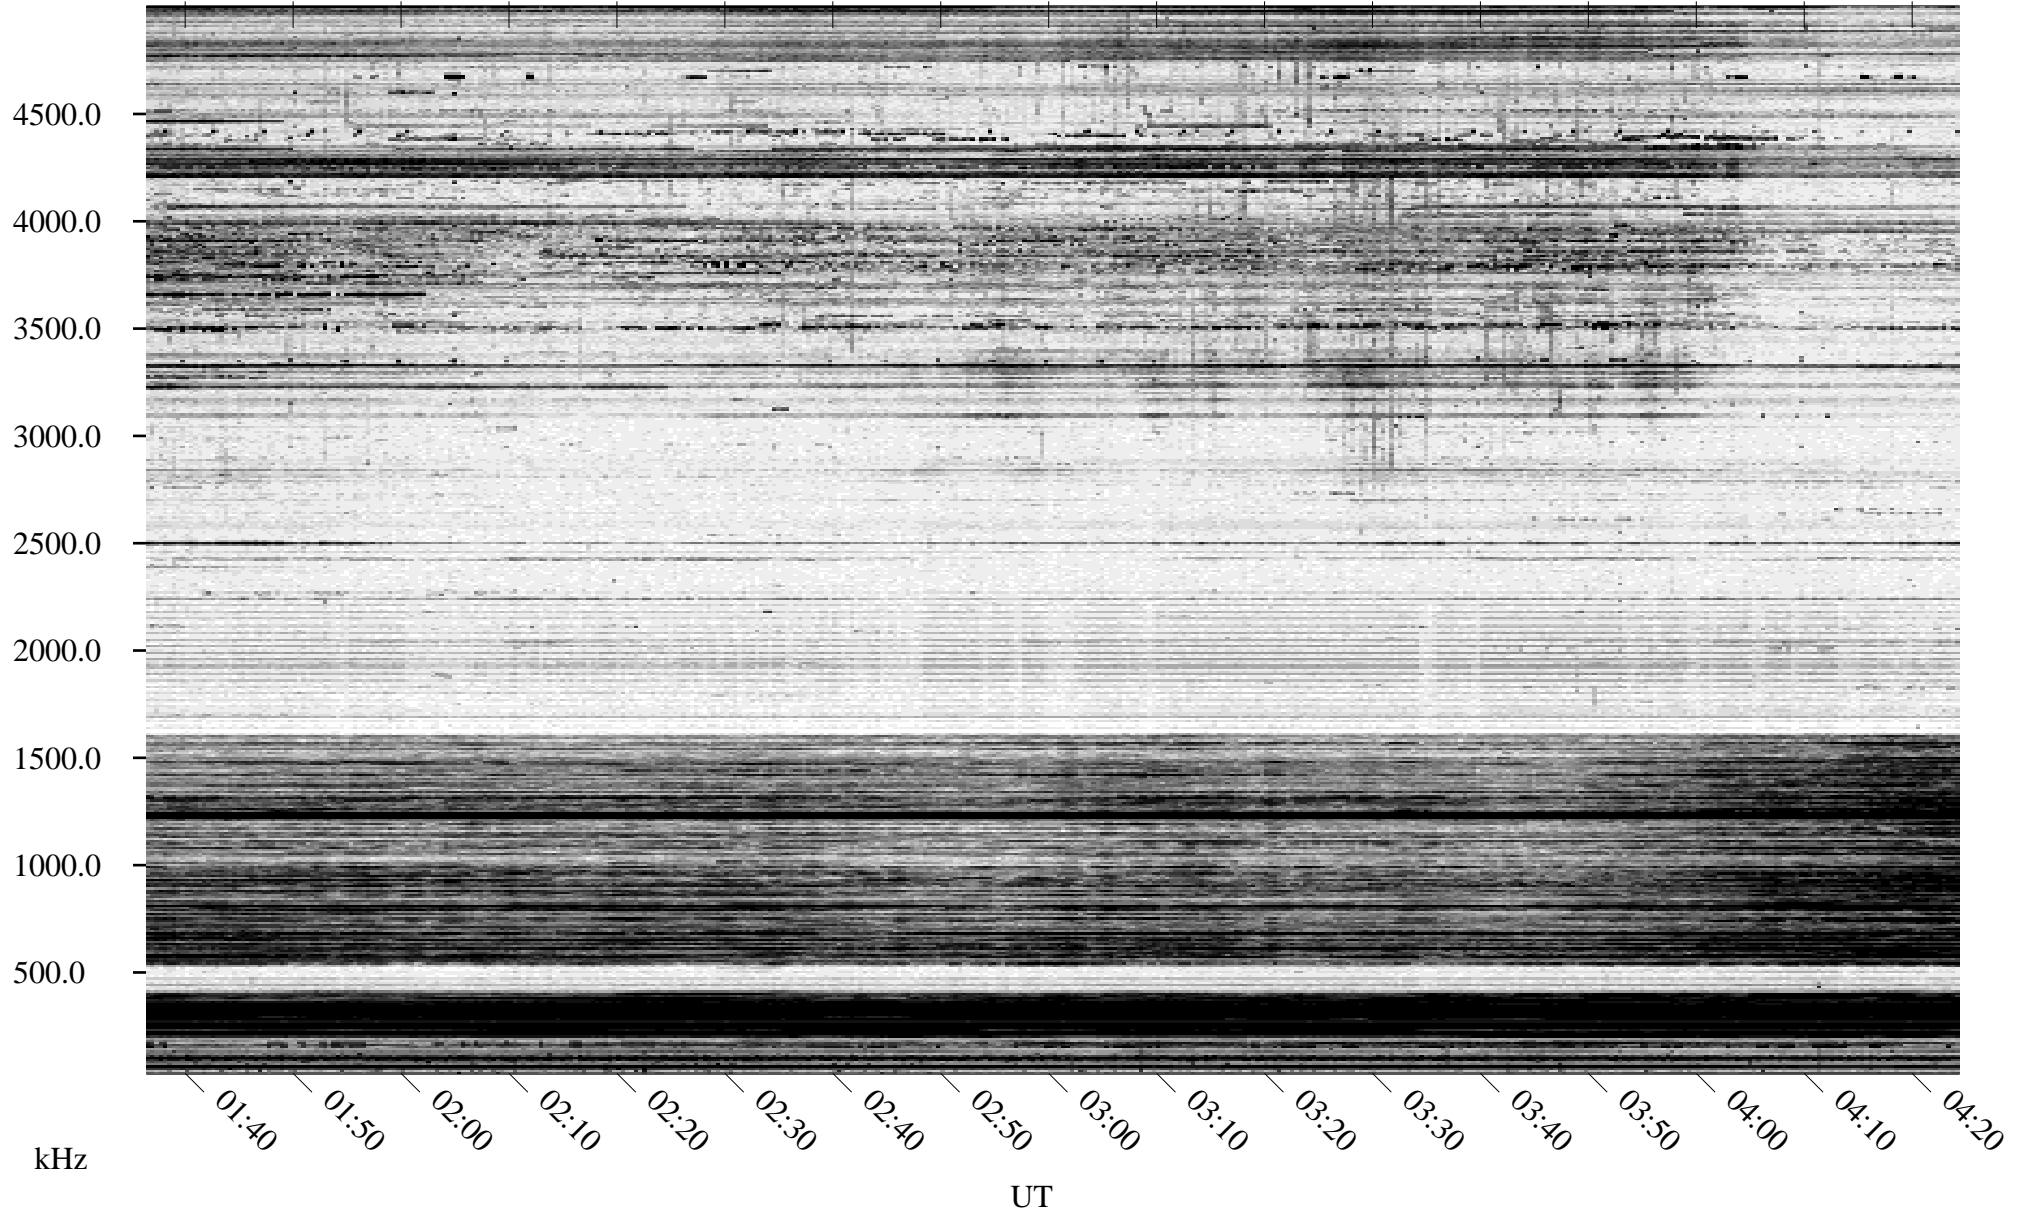

# 12/16/1994 Churchill, Manitoba

Linear Scale    Black = 161    White = 15

ch94350l.r00m max\_12

Page 1

# 12/16/1994 Churchill, Manitoba

Linear Scale    Black = 161    White = 15

ch94350l.r00m max\_12

Page 2

# 12/17/1994 Churchill, Manitoba

Linear Scale    Black = 161    White = 15

ch94350l.r00m max\_12

Page 3

# 12/17/1994 Churchill, Manitoba

Linear Scale    Black = 161    White = 15

ch94350l.r00m max\_12

Page 4