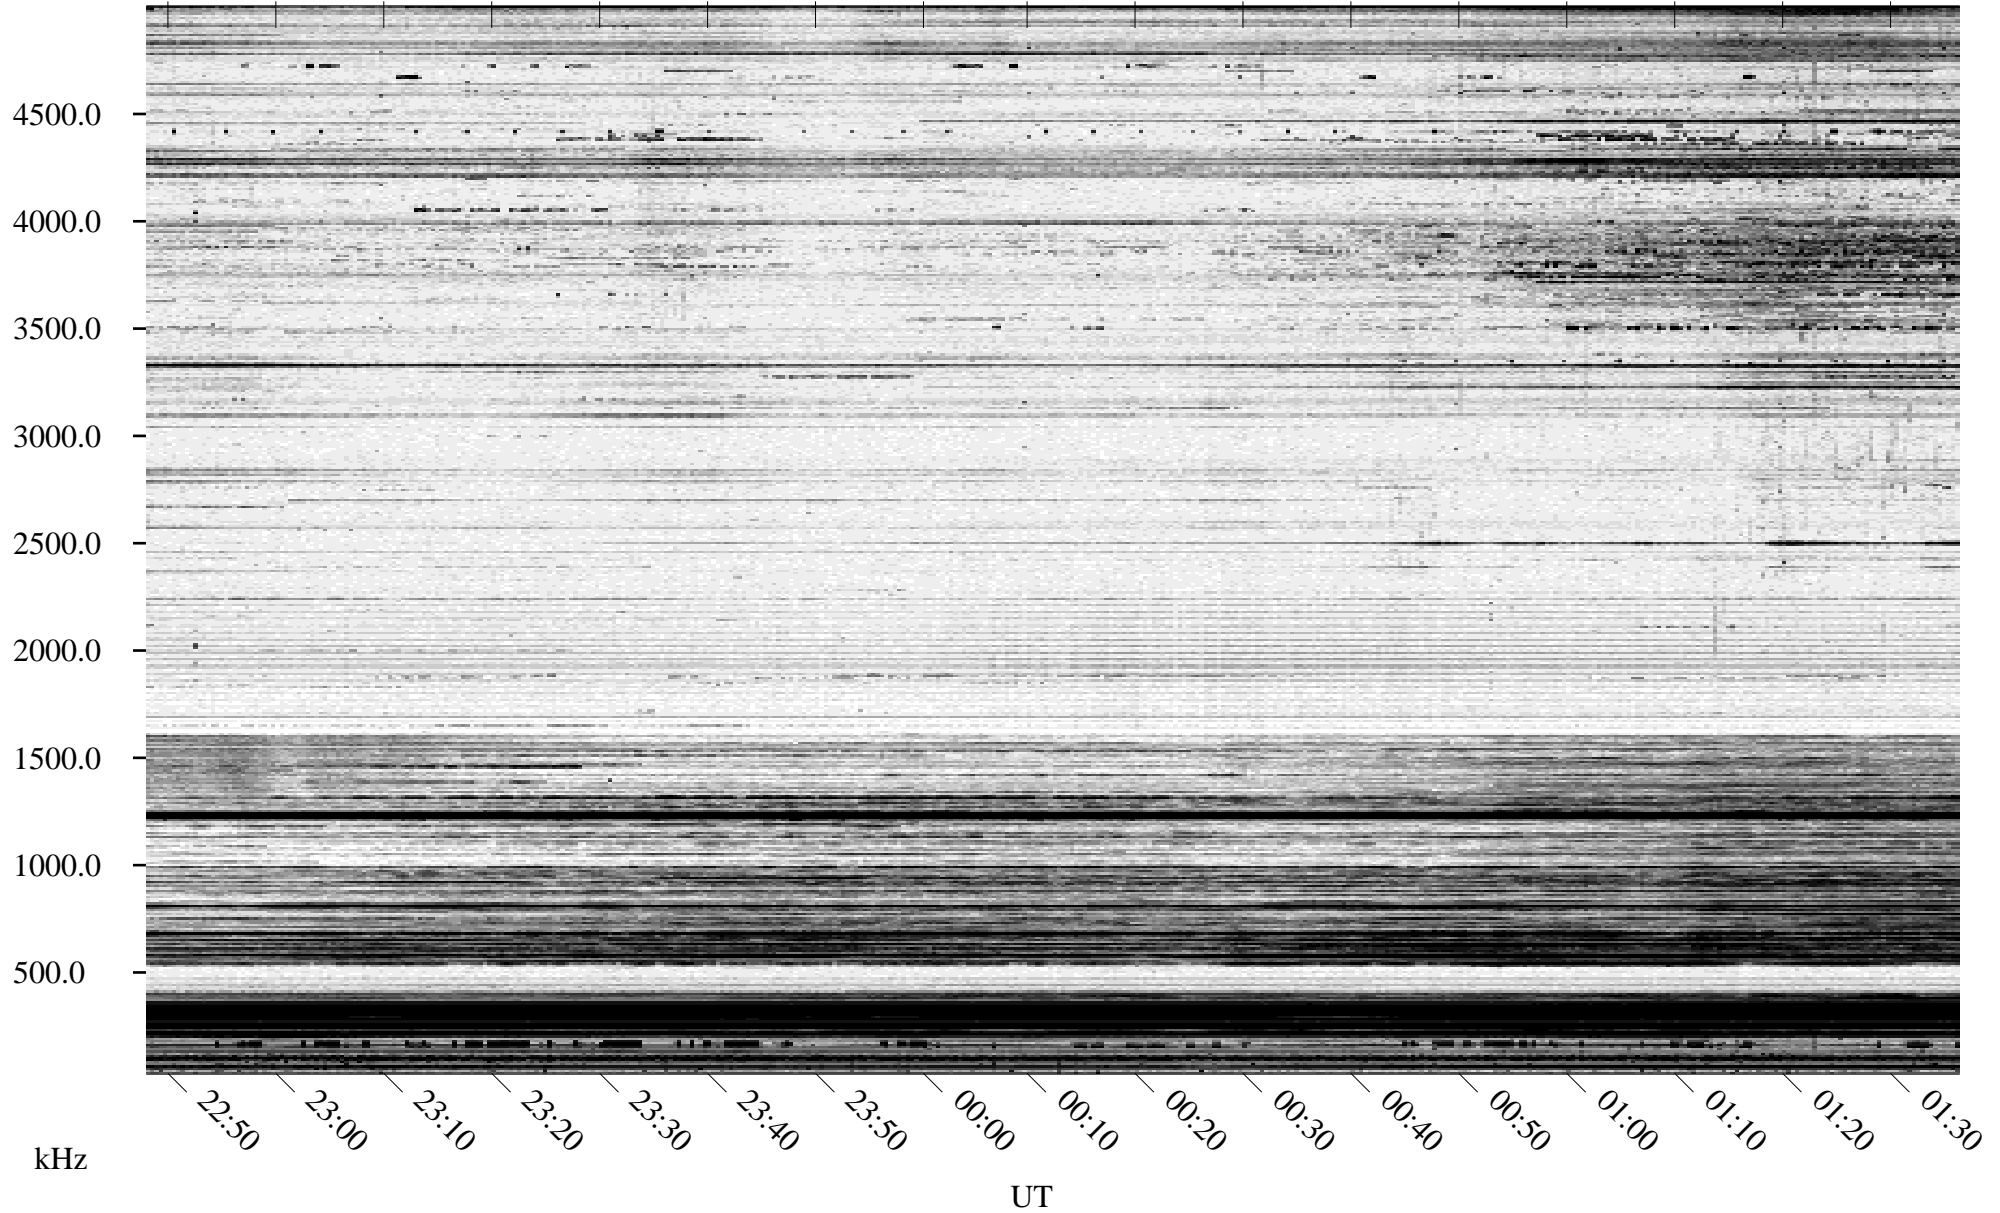

# 12/16/1994 Churchill, Manitoba

Linear Scale    Black = 161    White = 15

ch94350l.r00m max\_12

Page 1

# 12/16/1994 Churchill, Manitoba

Linear Scale    Black = 161    White = 15

ch94350l.r00m max\_12

Page 2

# 12/17/1994 Churchill, Manitoba

Linear Scale    Black = 161    White = 15

ch94350l.r00m max\_12

Page 3

# 12/17/1994 Churchill, Manitoba

Linear Scale    Black = 161    White = 15

ch94350l.r00m max\_12

Page 4