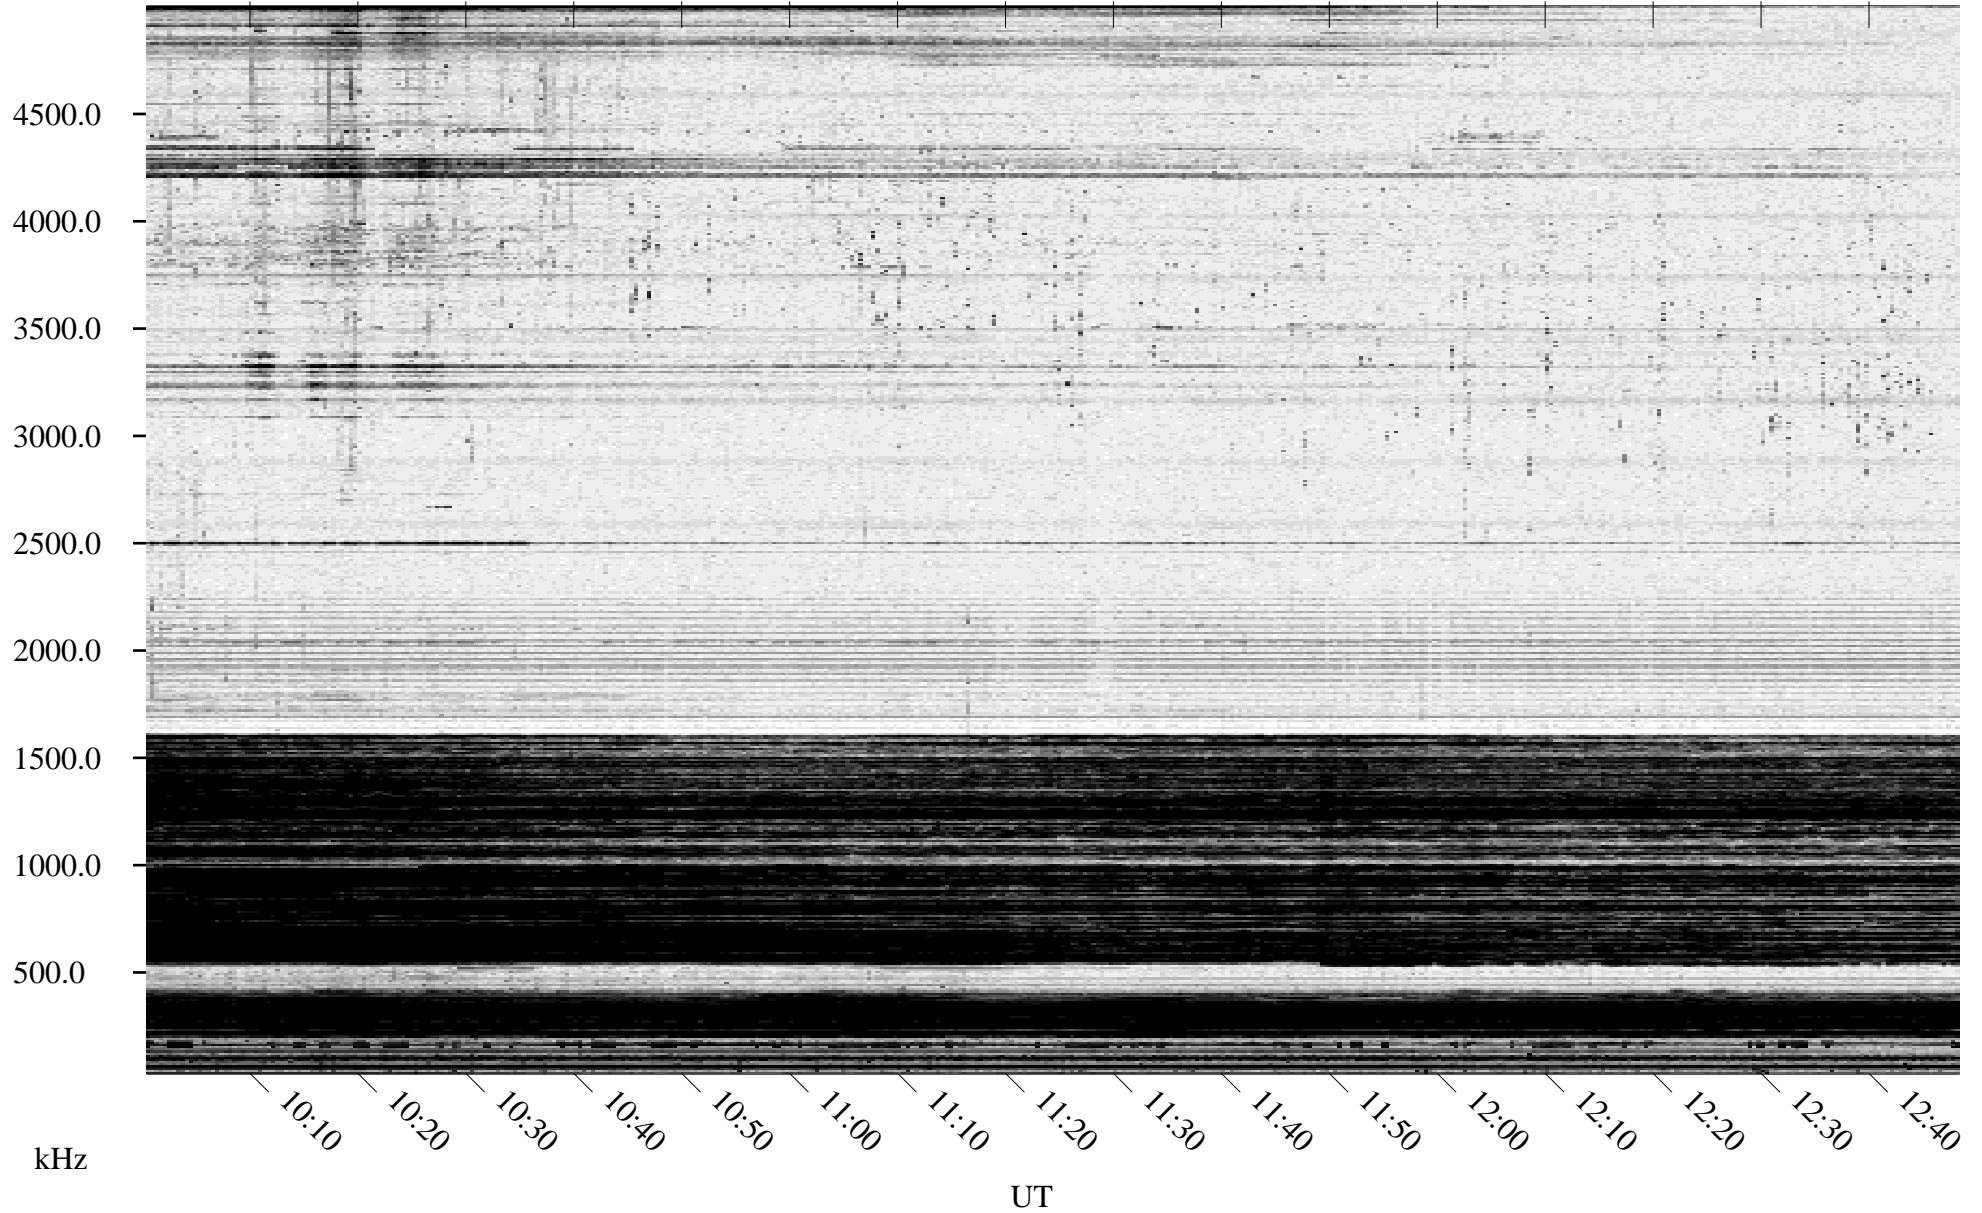

# 12/17/1994 Churchill, Manitoba

Linear Scale    Black = 161    White = 15

ch94350l.r00m max\_12

Page 4

# 12/17/1994 Churchill, Manitoba

Linear Scale    Black = 161    White = 15

ch94350l.r00m max\_12

Page 5

# 12/17/1994 Churchill, Manitoba

Linear Scale    Black = 161    White = 15

ch94350l.r00m max\_12

Page 6