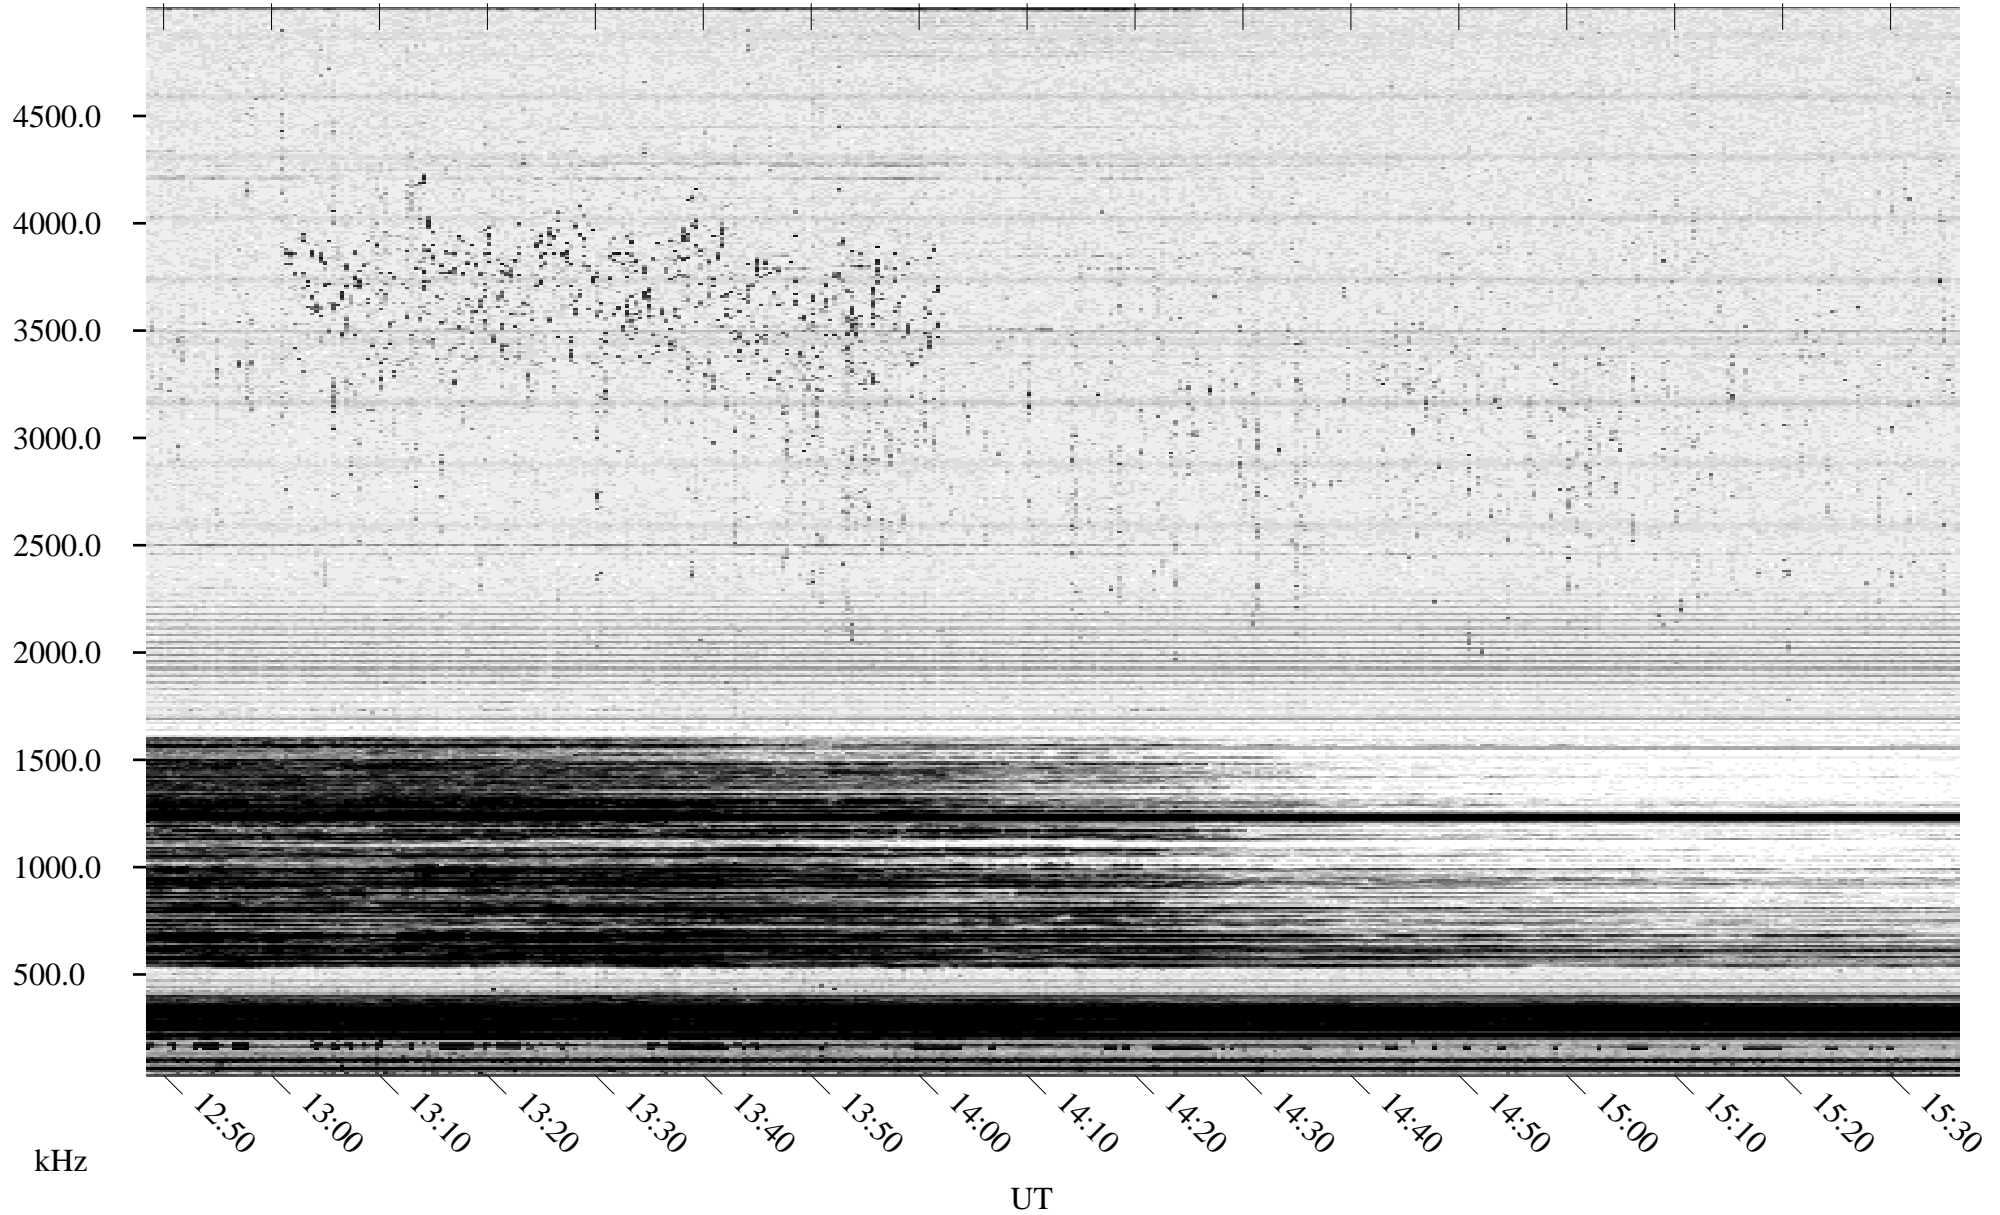

# 12/17/1994 Churchill, Manitoba

Linear Scale    Black = 161    White = 15

ch94350l.r00m max\_12

Page 6

# 12/17/1994 Churchill, Manitoba

Linear Scale    Black = 161    White = 15

ch94350l.r00m max\_12

Page 7