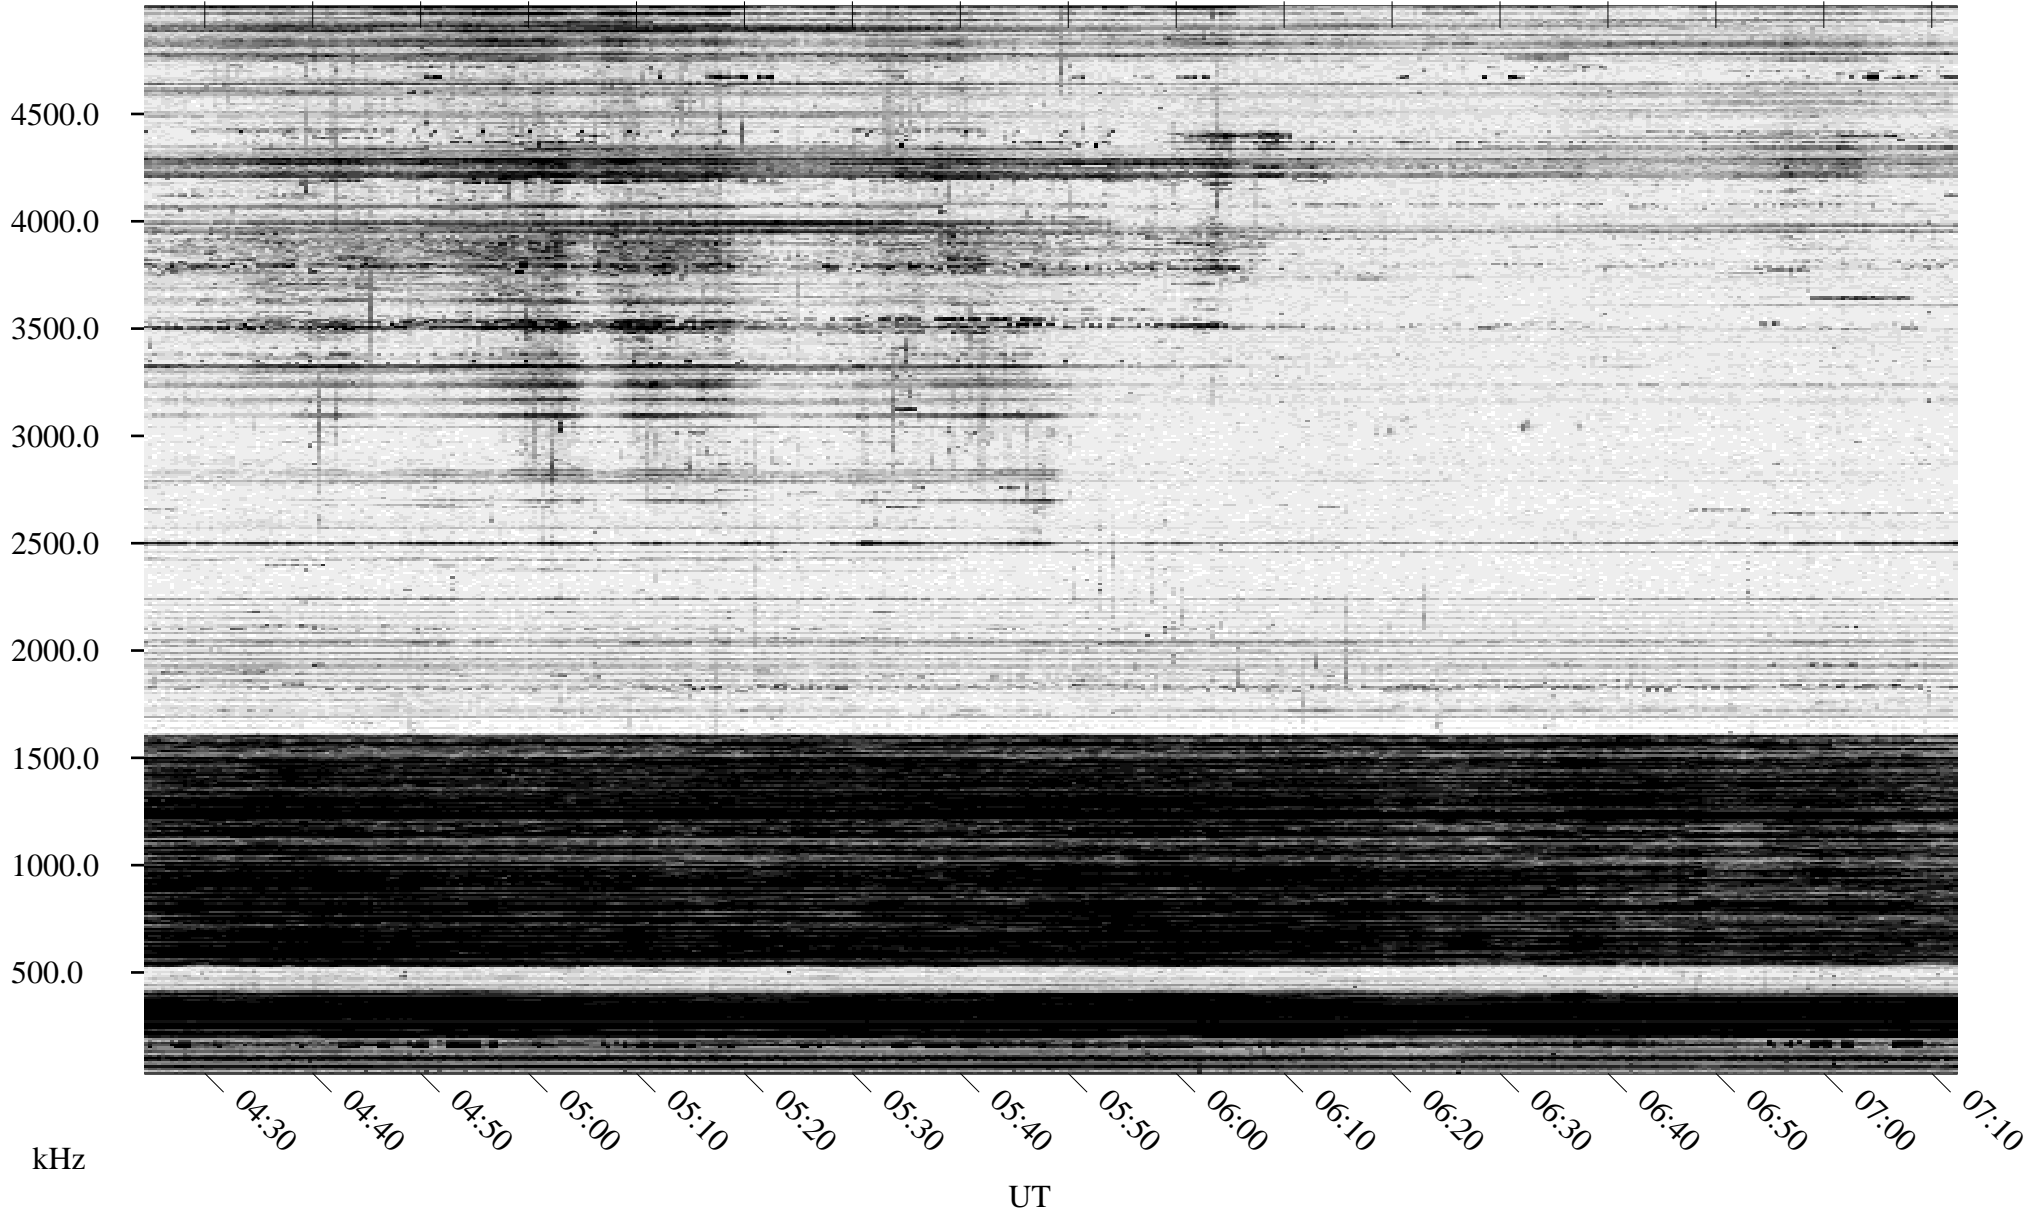

# 12/16/1994 Churchill, Manitoba

Linear Scale    Black = 161    White = 15

ch94350l.r00m max\_12

Page 1

# 12/16/1994 Churchill, Manitoba

Linear Scale    Black = 161    White = 15

ch94350l.r00m max\_12

Page 2

# 12/17/1994 Churchill, Manitoba

Linear Scale    Black = 161    White = 15

ch94350l.r00m max\_12

Page 3

# 12/17/1994 Churchill, Manitoba

Linear Scale    Black = 161    White = 15

ch94350l.r00m max\_12

Page 4