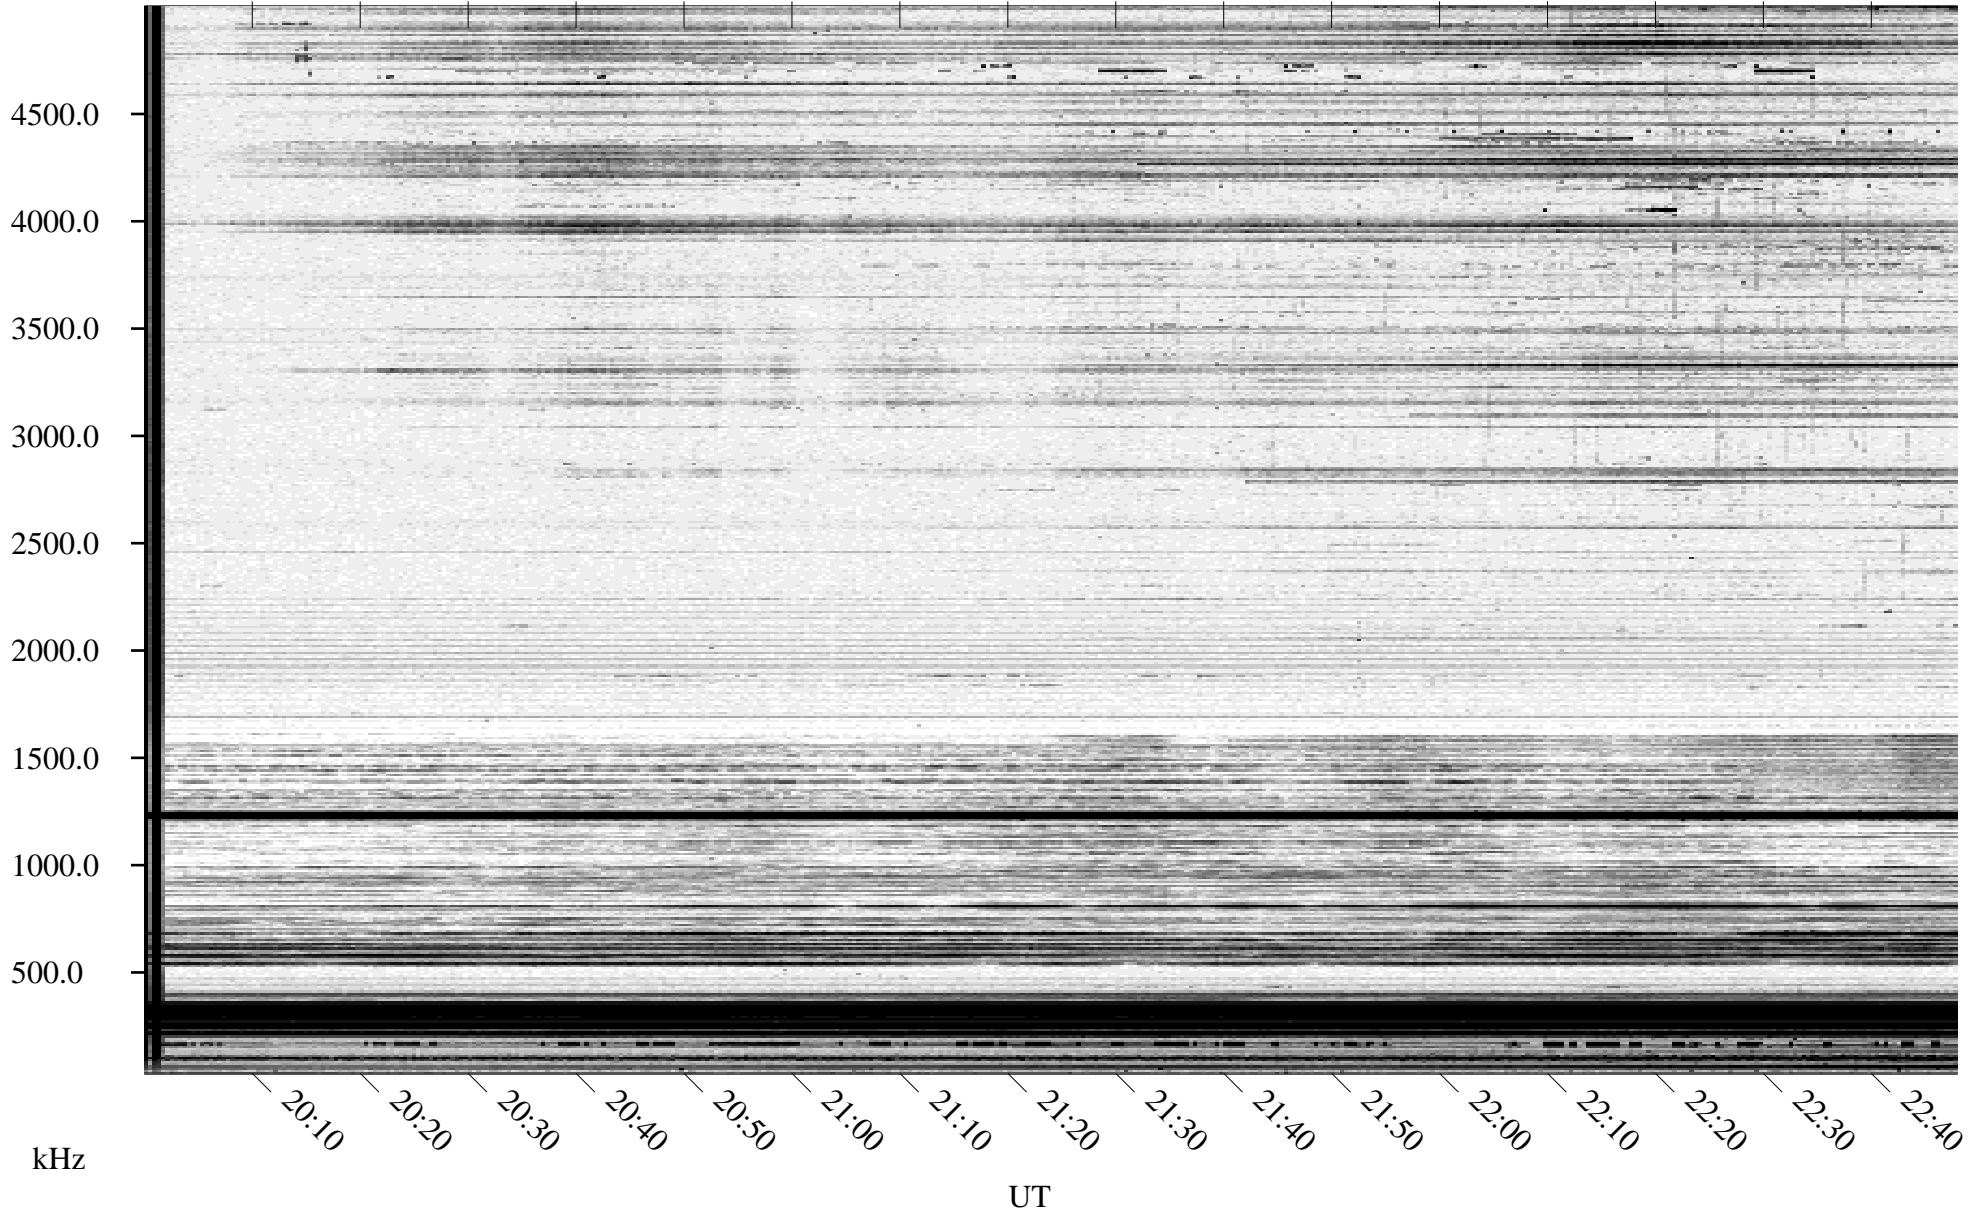

# 12/16/1994 Churchill, Manitoba

Linear Scale    Black = 161    White = 15

ch94350l.r00m max\_12

Page 1

# 12/16/1994 Churchill, Manitoba

Linear Scale    Black = 161    White = 15

ch94350l.r00m max\_12

Page 2

# 12/17/1994 Churchill, Manitoba

Linear Scale    Black = 161    White = 15

ch94350l.r00m max\_12

Page 3

# 12/17/1994 Churchill, Manitoba

Linear Scale    Black = 161    White = 15

ch94350l.r00m max\_12

Page 4