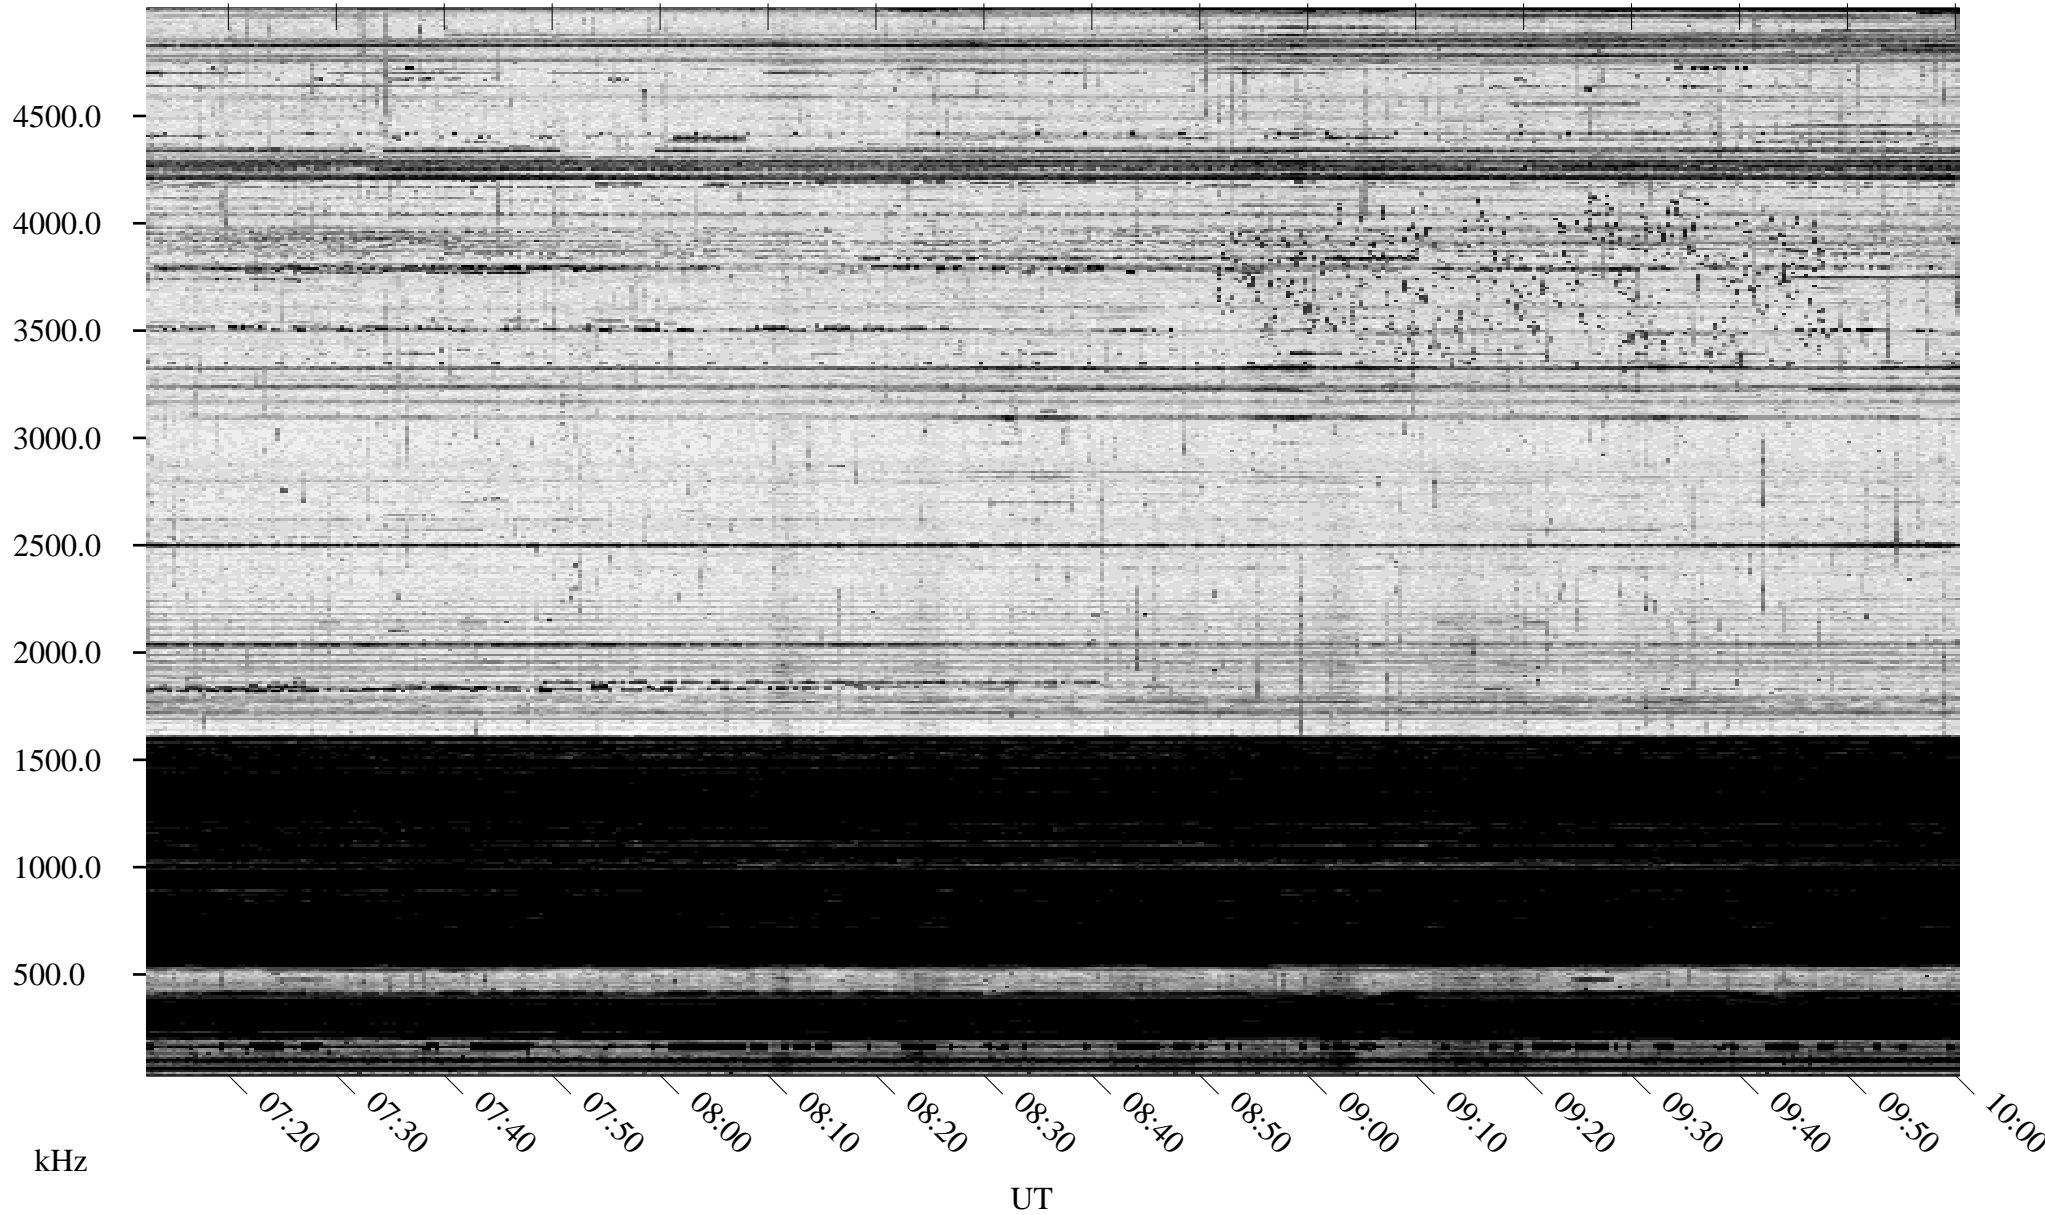

12/17/1994 Churchill, Manitoba

Linear Scale Black = 161 White = 15

ch94351l.r00m max_12

Page 1

12/17/1994 Churchill, Manitoba

Linear Scale Black = 161 White = 15

ch94351l.r00m max_12

Page 2

12/18/1994 Churchill, Manitoba

Linear Scale Black = 161 White = 15

ch94351l.r00m max_12

Page 3

12/18/1994 Churchill, Manitoba

Linear Scale Black = 161 White = 15

ch943511.r00m max_12

Page 4

12/18/1994 Churchill, Manitoba

Linear Scale Black = 161 White = 15

ch94351l.r00m max_12

Page 5

12/18/1994 Churchill, Manitoba

Linear Scale Black = 161 White = 15

ch94351l.r00m max_12

Page 6

12/18/1994 Churchill, Manitoba

Linear Scale Black = 161 White = 15

ch94351l.r00m max_12

Page 7

12/18/1994 Churchill, Manitoba

Linear Scale Black = 161 White = 15

ch943511.r00m max_12

15:40 15:50