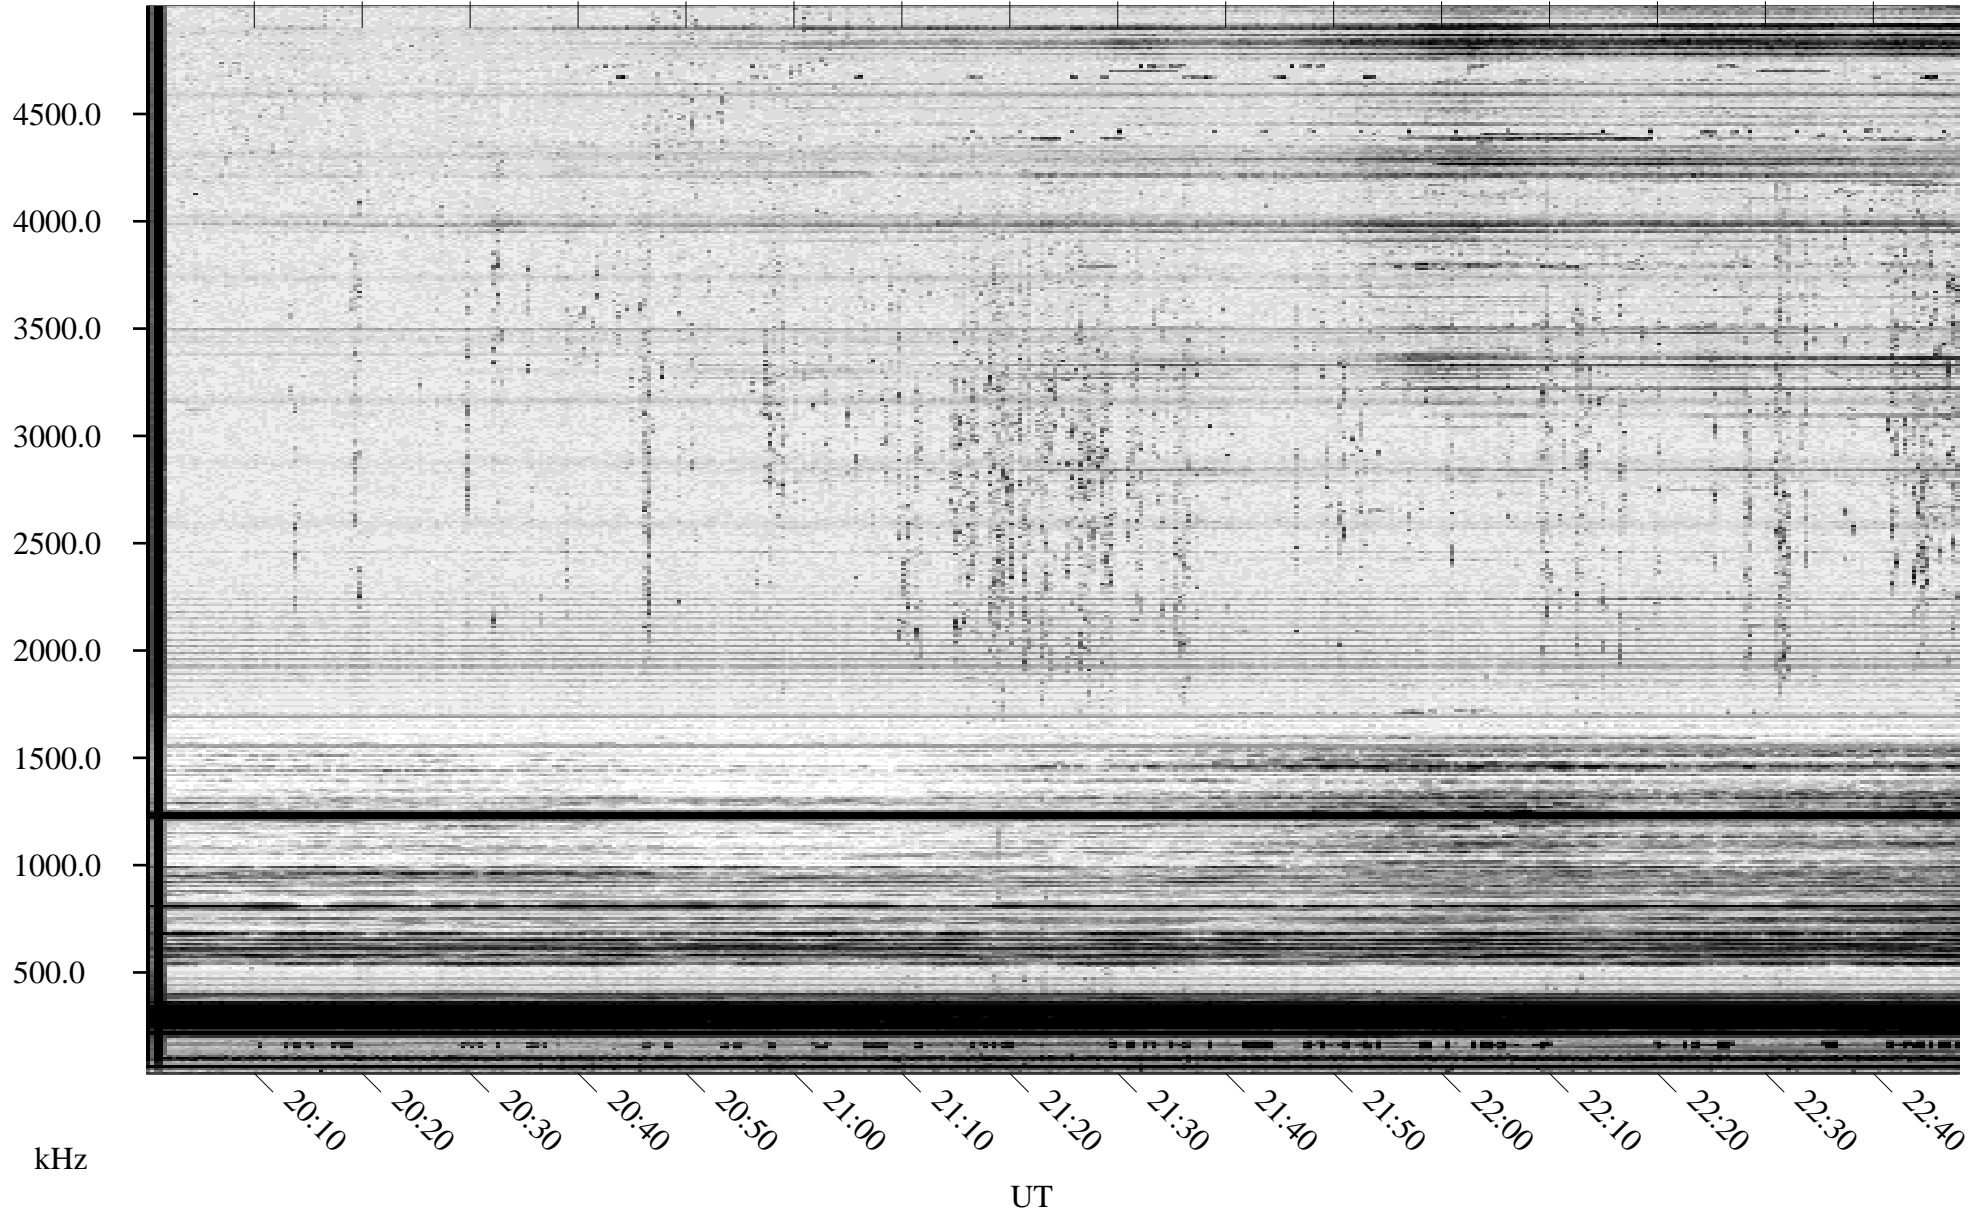

12/17/1994 Churchill, Manitoba

Linear Scale Black = 161 White = 15

ch94351l.r00m max_12

Page 1

12/17/1994 Churchill, Manitoba

Linear Scale Black = 161 White = 15

ch94351l.r00m max_12

Page 2

12/18/1994 Churchill, Manitoba

Linear Scale Black = 161 White = 15

ch94351l.r00m max_12

Page 3

12/18/1994 Churchill, Manitoba

Linear Scale Black = 161 White = 15

ch943511.r00m max_12

Page 4

12/18/1994 Churchill, Manitoba

Linear Scale Black = 161 White = 15

ch94351l.r00m max_12

Page 5

12/18/1994 Churchill, Manitoba

Linear Scale Black = 161 White = 15

ch94351l.r00m max_12

Page 6

12/18/1994 Churchill, Manitoba

Linear Scale Black = 161 White = 15

ch94351l.r00m max_12

Page 7

12/18/1994 Churchill, Manitoba

Linear Scale Black = 161 White = 15

ch943511.r00m max_12

15:40 15:50