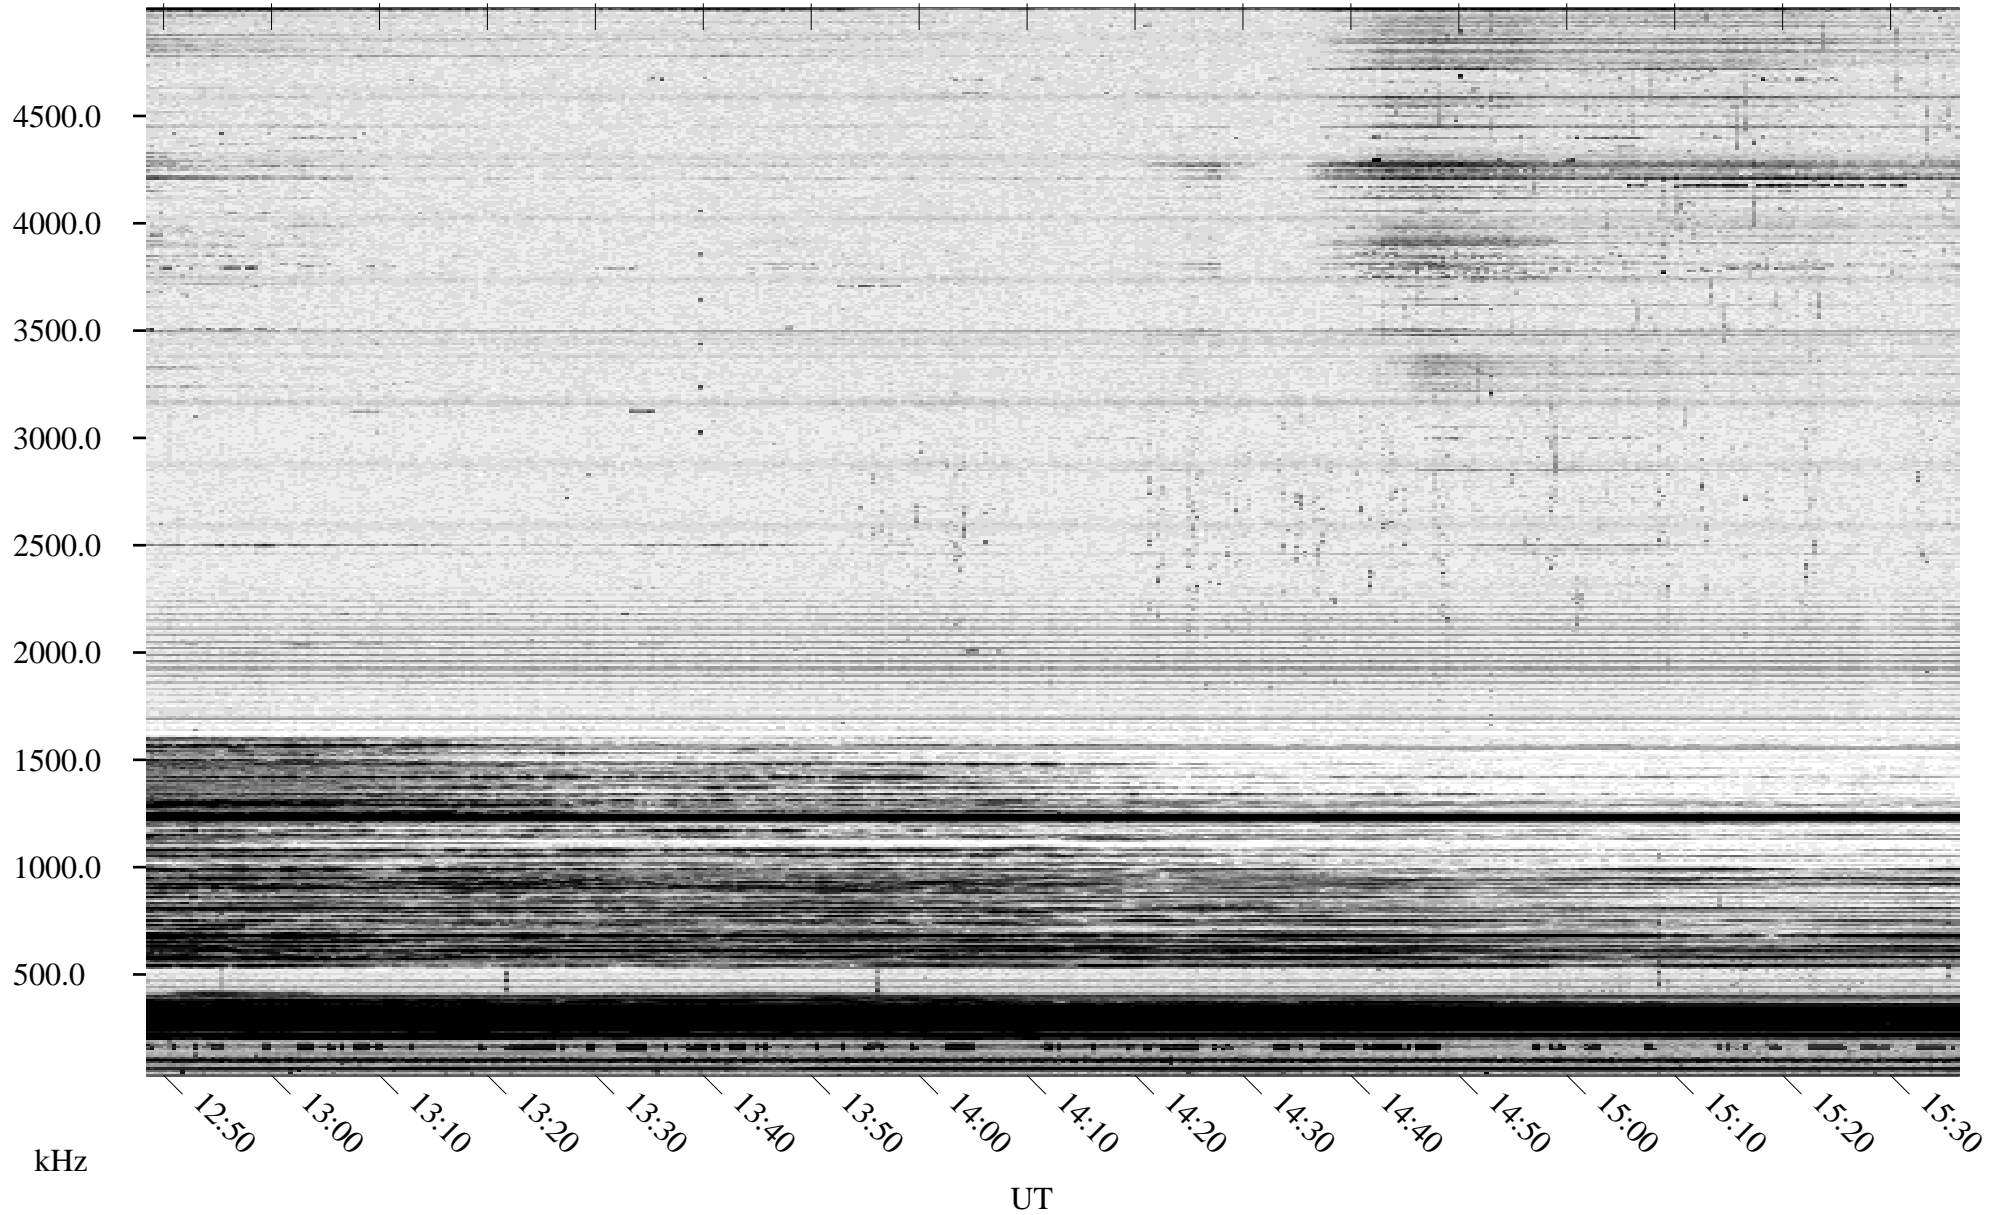

12/17/1994 Churchill, Manitoba

Linear Scale Black = 161 White = 15

ch94351l.r00m max_12

Page 1

12/17/1994 Churchill, Manitoba

Linear Scale Black = 161 White = 15

ch94351l.r00m max_12

Page 2

12/18/1994 Churchill, Manitoba

Linear Scale Black = 161 White = 15

ch94351l.r00m max_12

Page 3

12/18/1994 Churchill, Manitoba

Linear Scale Black = 161 White = 15

ch943511.r00m max_12

Page 4

12/18/1994 Churchill, Manitoba

Linear Scale Black = 161 White = 15

ch94351l.r00m max_12

Page 5

12/18/1994 Churchill, Manitoba

Linear Scale Black = 161 White = 15

ch94351l.r00m max_12

Page 6

12/18/1994 Churchill, Manitoba

Linear Scale Black = 161 White = 15

ch94351l.r00m max_12

Page 7

12/18/1994 Churchill, Manitoba

Linear Scale Black = 161 White = 15

ch943511.r00m max_12

15:40 15:50