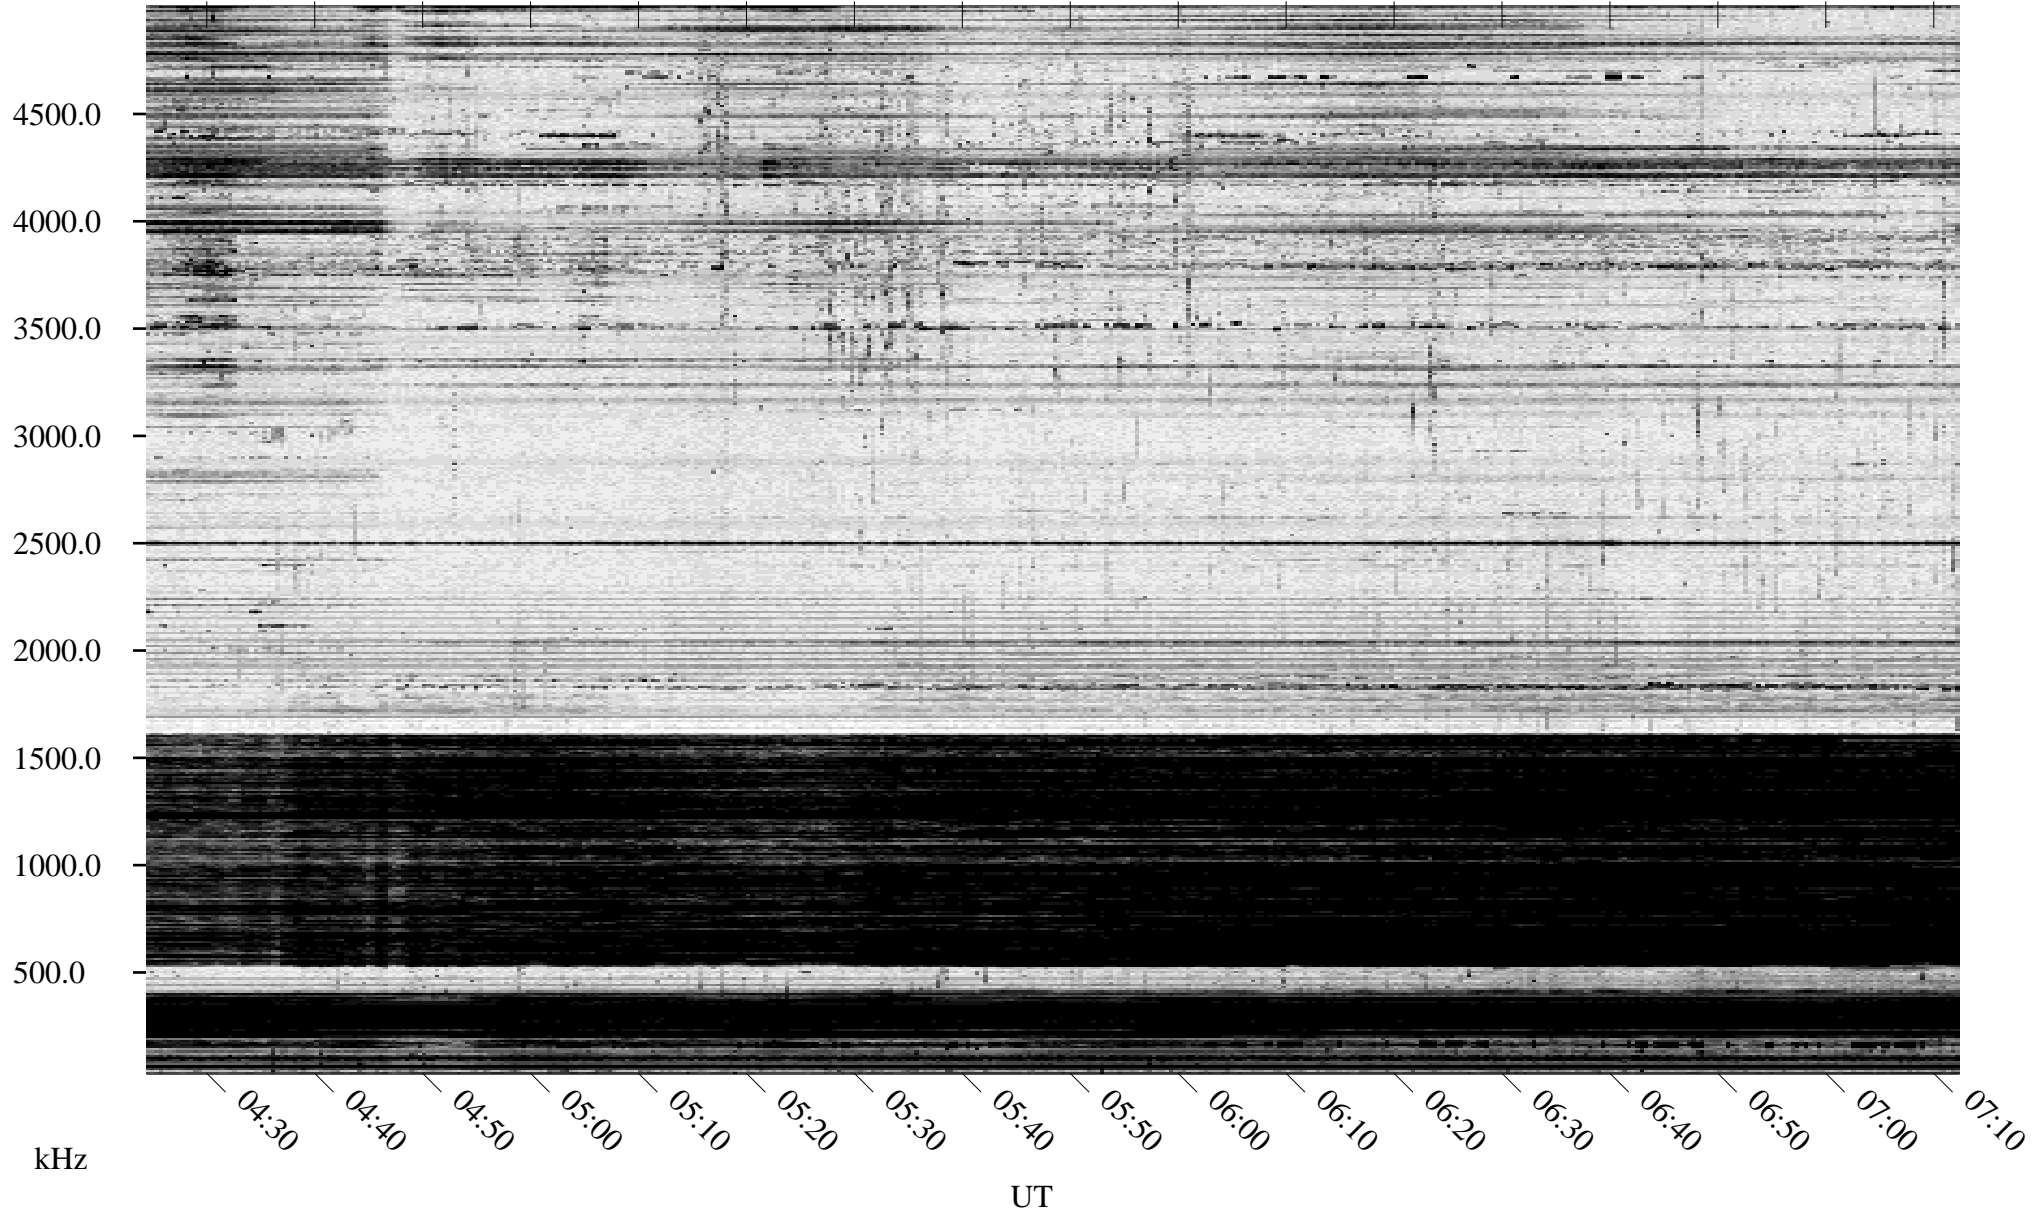

12/17/1994 Churchill, Manitoba

Linear Scale Black = 161 White = 15

ch94351l.r00m max_12

Page 1

12/17/1994 Churchill, Manitoba

Linear Scale Black = 161 White = 15

ch94351l.r00m max_12

Page 2

12/18/1994 Churchill, Manitoba

Linear Scale Black = 161 White = 15

ch94351l.r00m max_12

Page 3

12/18/1994 Churchill, Manitoba

Linear Scale Black = 161 White = 15

ch943511.r00m max_12

Page 4

12/18/1994 Churchill, Manitoba

Linear Scale Black = 161 White = 15

ch94351l.r00m max_12

Page 5

12/18/1994 Churchill, Manitoba

Linear Scale Black = 161 White = 15

ch94351l.r00m max_12

Page 6

12/18/1994 Churchill, Manitoba

Linear Scale Black = 161 White = 15

ch94351l.r00m max_12

Page 7

12/18/1994 Churchill, Manitoba

Linear Scale Black = 161 White = 15

ch943511.r00m max_12

15:40 15:50