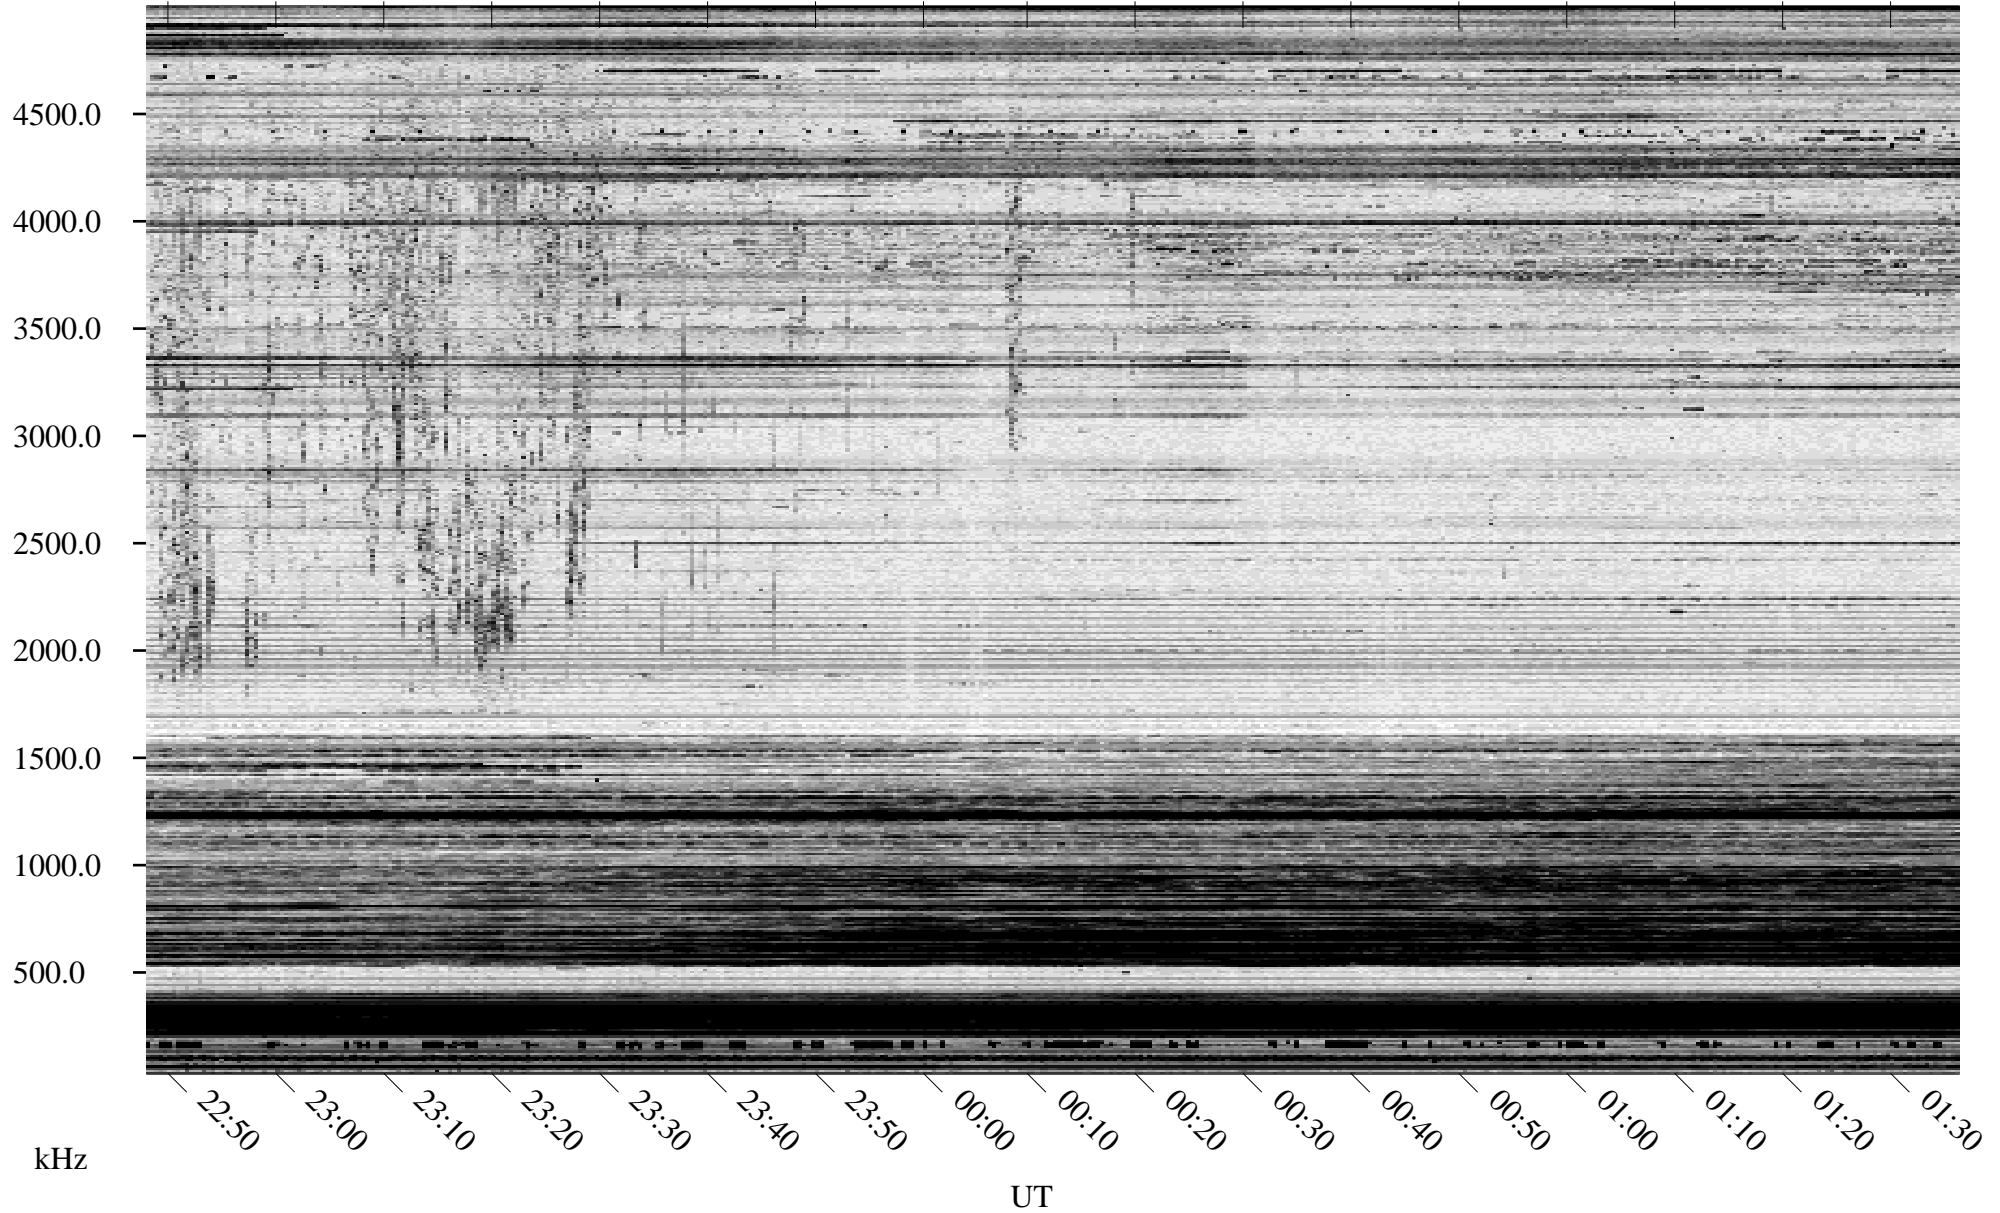

12/17/1994 Churchill, Manitoba

Linear Scale Black = 161 White = 15

ch94351l.r00m max_12

Page 1

12/17/1994 Churchill, Manitoba

Linear Scale Black = 161 White = 15

ch94351l.r00m max_12

Page 2

12/18/1994 Churchill, Manitoba

Linear Scale Black = 161 White = 15

ch94351l.r00m max_12

Page 3

12/18/1994 Churchill, Manitoba

Linear Scale Black = 161 White = 15

ch943511.r00m max_12

Page 4

12/18/1994 Churchill, Manitoba

Linear Scale Black = 161 White = 15

ch94351l.r00m max_12

Page 5

12/18/1994 Churchill, Manitoba

Linear Scale Black = 161 White = 15

ch94351l.r00m max_12

Page 6

12/18/1994 Churchill, Manitoba

Linear Scale Black = 161 White = 15

ch94351l.r00m max_12

Page 7

12/18/1994 Churchill, Manitoba

Linear Scale Black = 161 White = 15

ch943511.r00m max_12

15:40 15:50