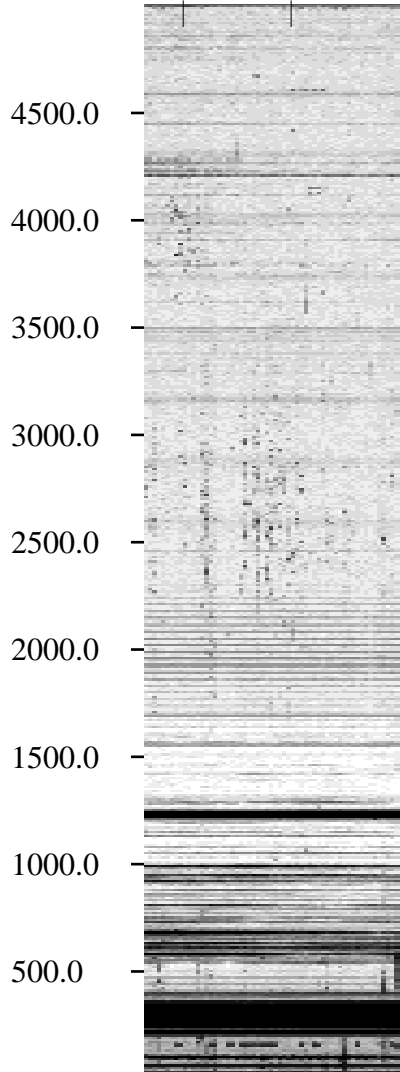

12/17/1994 Churchill, Manitoba

Linear Scale Black = 161 White = 15

ch94351l.r00m max_12

Page 1

12/17/1994 Churchill, Manitoba

Linear Scale Black = 161 White = 15

ch94351l.r00m max_12

Page 2

12/18/1994 Churchill, Manitoba

Linear Scale Black = 161 White = 15

ch94351l.r00m max_12

Page 3

12/18/1994 Churchill, Manitoba

Linear Scale Black = 161 White = 15

ch943511.r00m max_12

Page 4

12/18/1994 Churchill, Manitoba

Linear Scale Black = 161 White = 15

ch94351l.r00m max_12

Page 5

12/18/1994 Churchill, Manitoba

Linear Scale Black = 161 White = 15

ch94351l.r00m max_12

Page 6

12/18/1994 Churchill, Manitoba

Linear Scale Black = 161 White = 15

ch94351l.r00m max_12

Page 7

12/18/1994 Churchill, Manitoba

Linear Scale Black = 161 White = 15

ch943511.r00m max_12

15:40 15:50