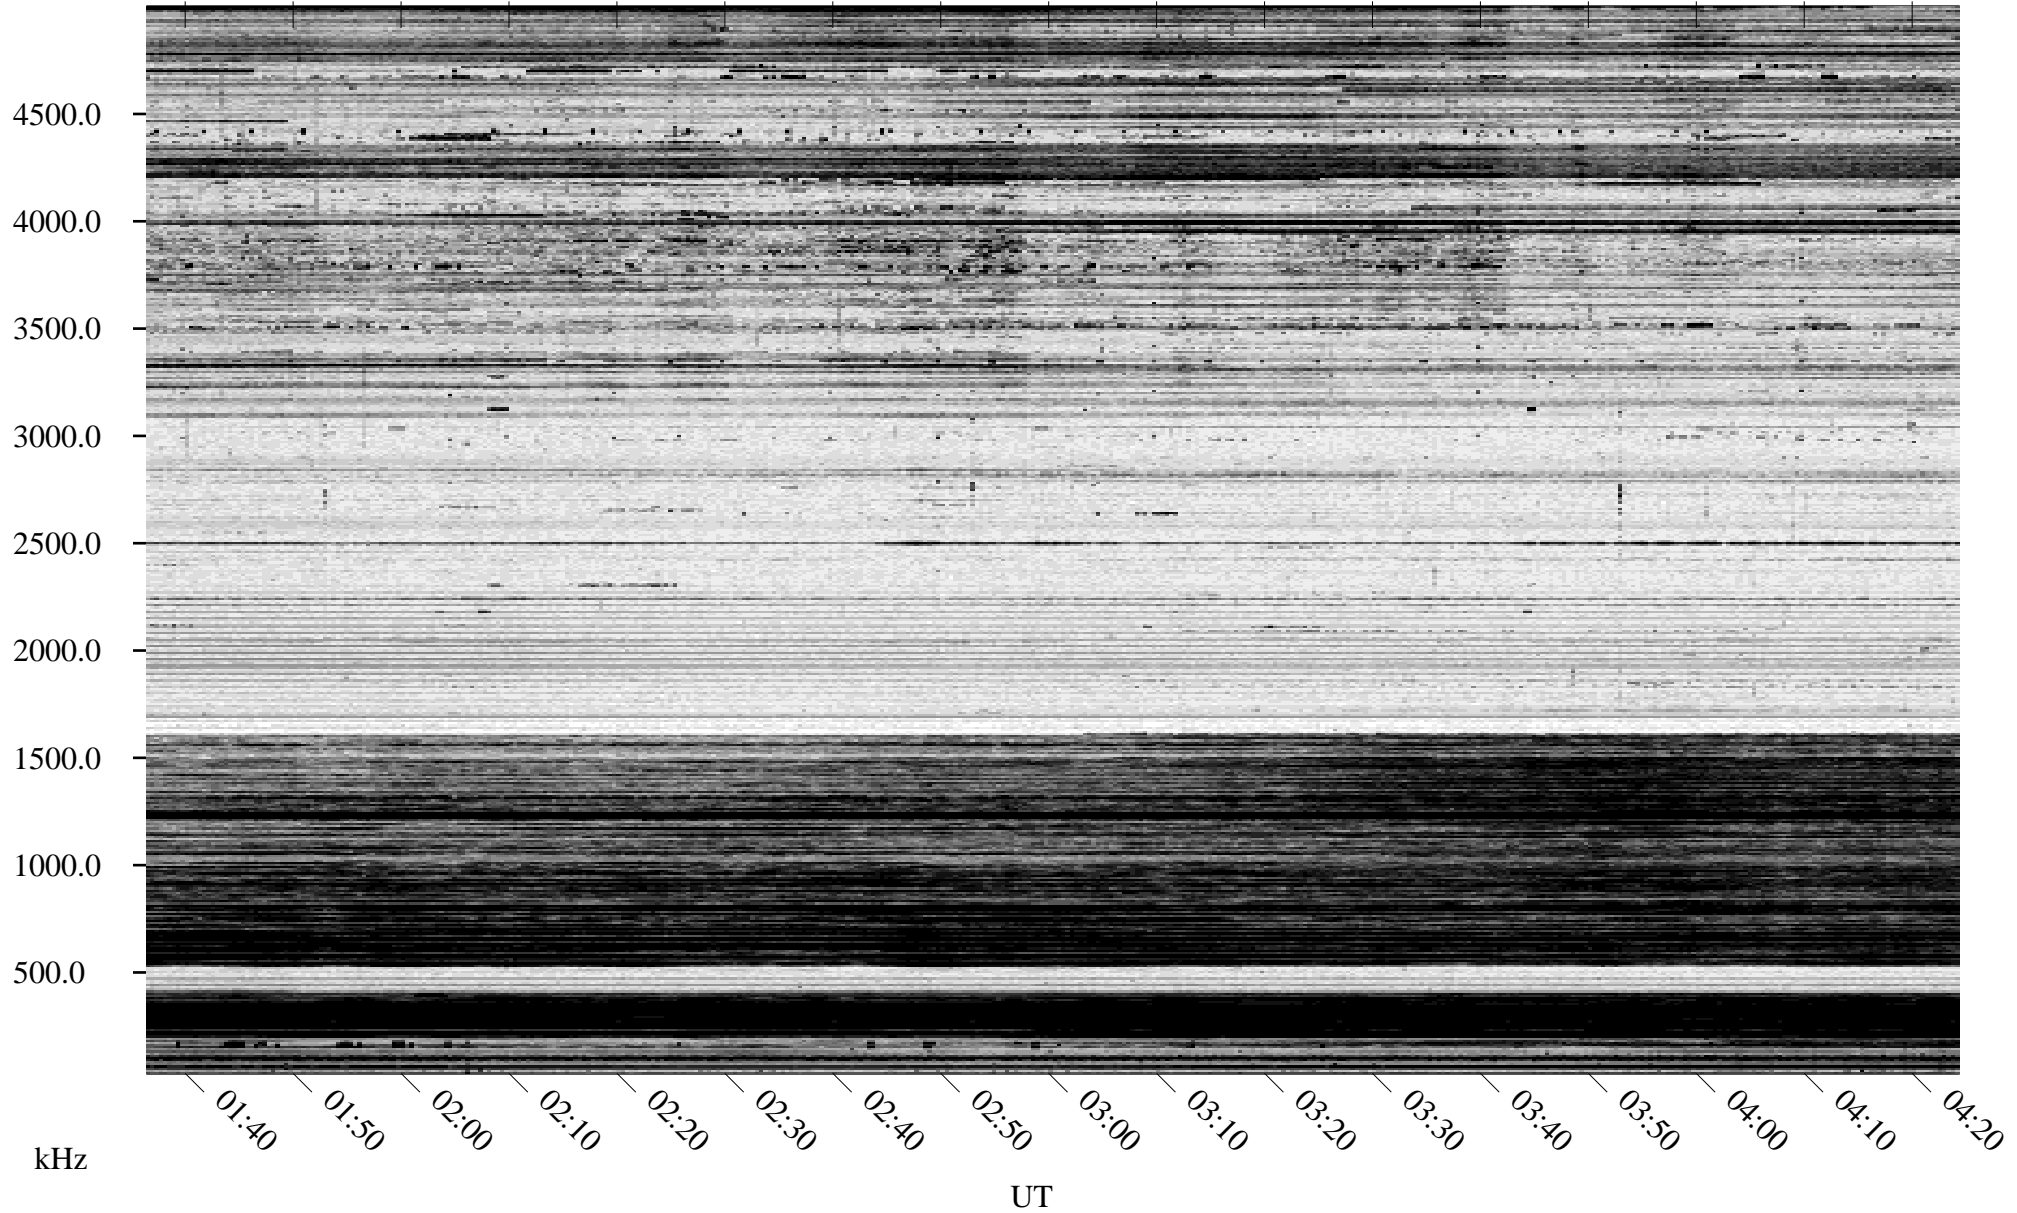

12/17/1994 Churchill, Manitoba

Linear Scale Black = 161 White = 15

ch94351l.r00m max_12

Page 1

12/17/1994 Churchill, Manitoba

Linear Scale Black = 161 White = 15

ch94351l.r00m max_12

Page 2

12/18/1994 Churchill, Manitoba

Linear Scale Black = 161 White = 15

ch94351l.r00m max_12

Page 3

12/18/1994 Churchill, Manitoba

Linear Scale Black = 161 White = 15

ch943511.r00m max_12

Page 4

12/18/1994 Churchill, Manitoba

Linear Scale Black = 161 White = 15

ch94351l.r00m max_12

Page 5

12/18/1994 Churchill, Manitoba

Linear Scale Black = 161 White = 15

ch94351l.r00m max_12

Page 6

12/18/1994 Churchill, Manitoba

Linear Scale Black = 161 White = 15

ch94351l.r00m max_12

Page 7

12/18/1994 Churchill, Manitoba

Linear Scale Black = 161 White = 15

ch943511.r00m max_12

15:40 15:50