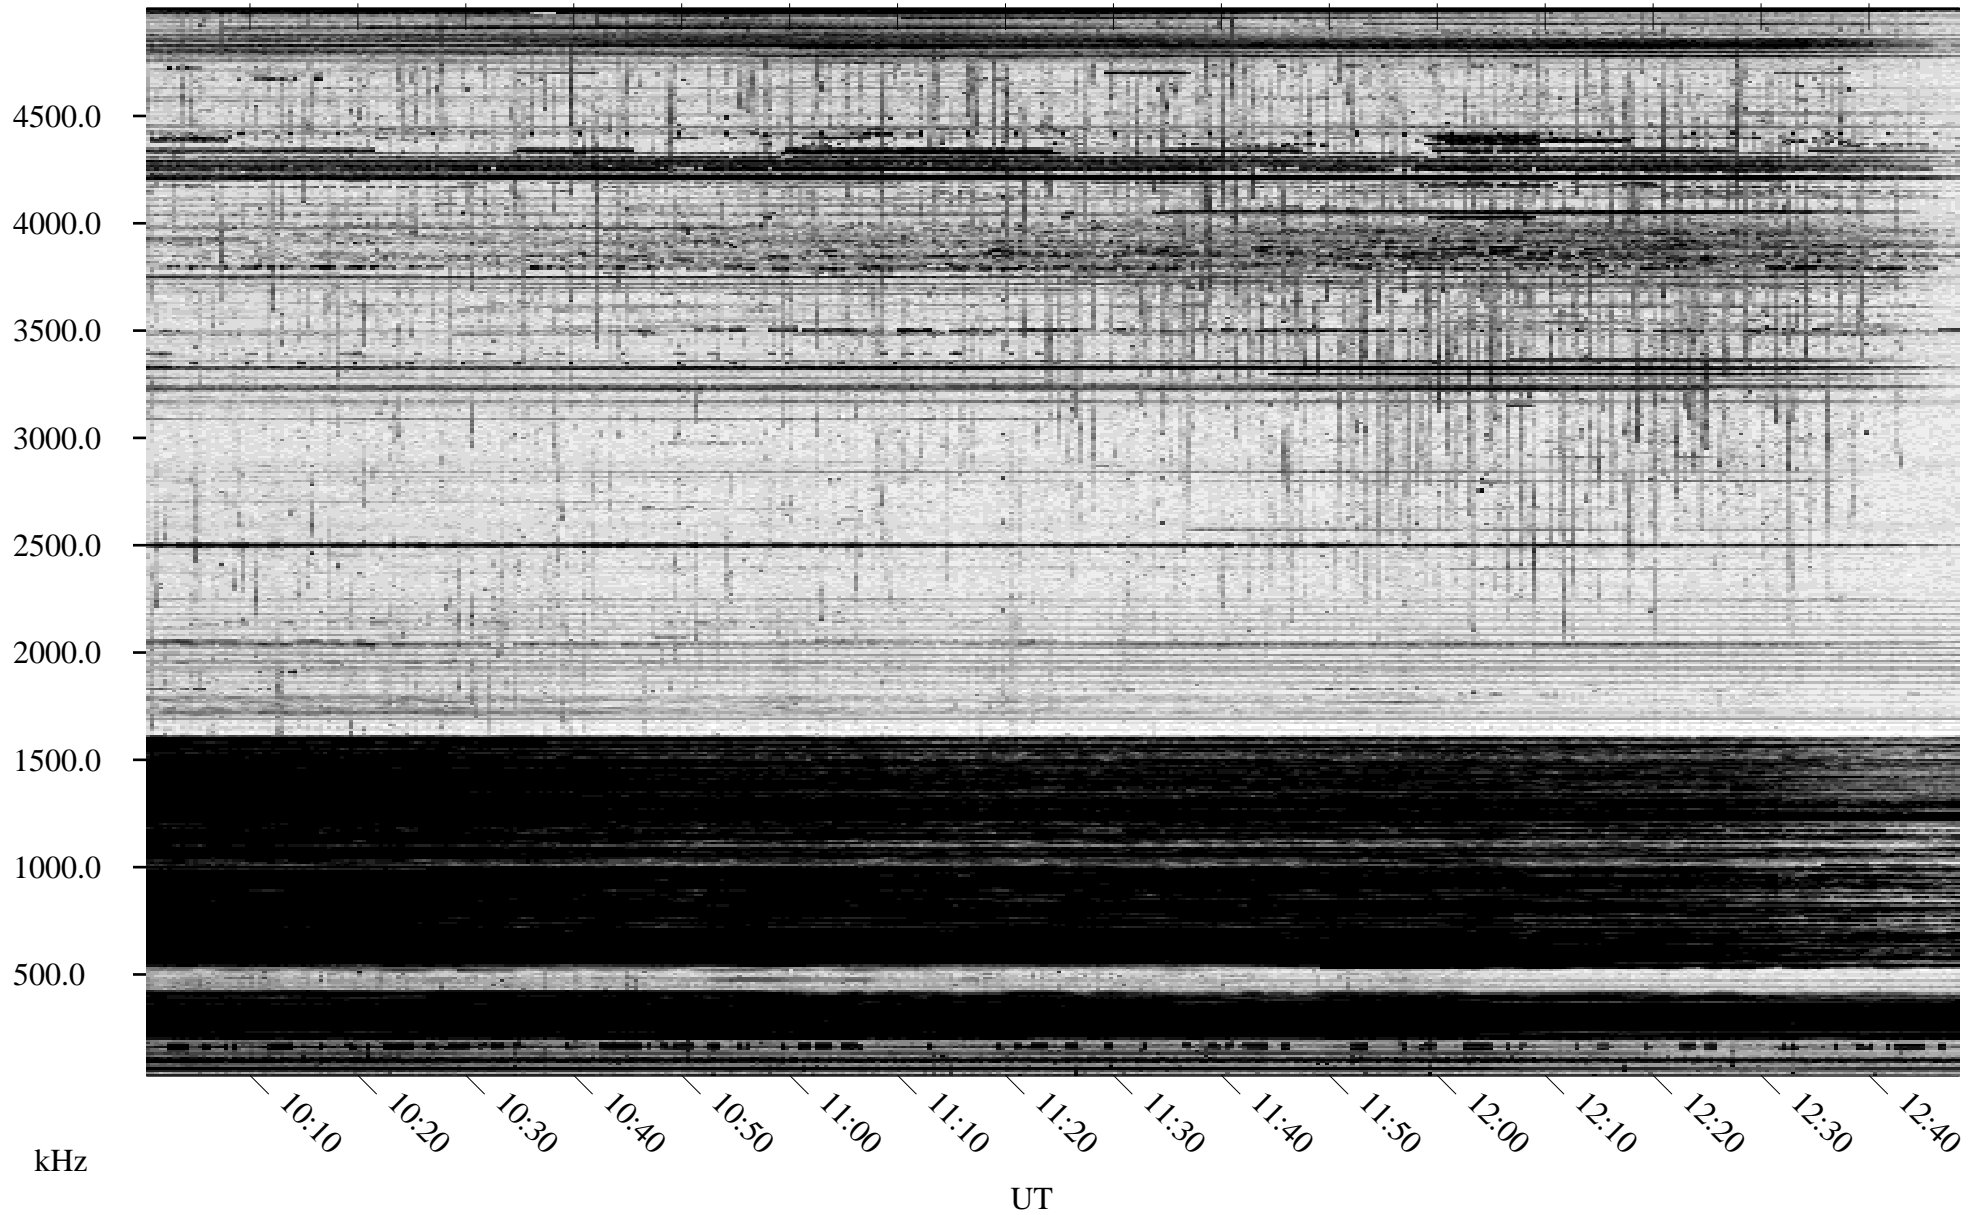

12/17/1994 Churchill, Manitoba

Linear Scale Black = 161 White = 15

ch94351l.r00m max_12

Page 1

12/17/1994 Churchill, Manitoba

Linear Scale Black = 161 White = 15

ch94351l.r00m max_12

Page 2

12/18/1994 Churchill, Manitoba

Linear Scale Black = 161 White = 15

ch94351l.r00m max_12

Page 3

12/18/1994 Churchill, Manitoba

Linear Scale Black = 161 White = 15

ch943511.r00m max_12

Page 4

12/18/1994 Churchill, Manitoba

Linear Scale Black = 161 White = 15

ch94351l.r00m max_12

Page 5

12/18/1994 Churchill, Manitoba

Linear Scale Black = 161 White = 15

ch94351l.r00m max_12

Page 6

12/18/1994 Churchill, Manitoba

Linear Scale Black = 161 White = 15

ch94351l.r00m max_12

Page 7

12/18/1994 Churchill, Manitoba

Linear Scale Black = 161 White = 15

ch943511.r00m max_12

15:40 15:50