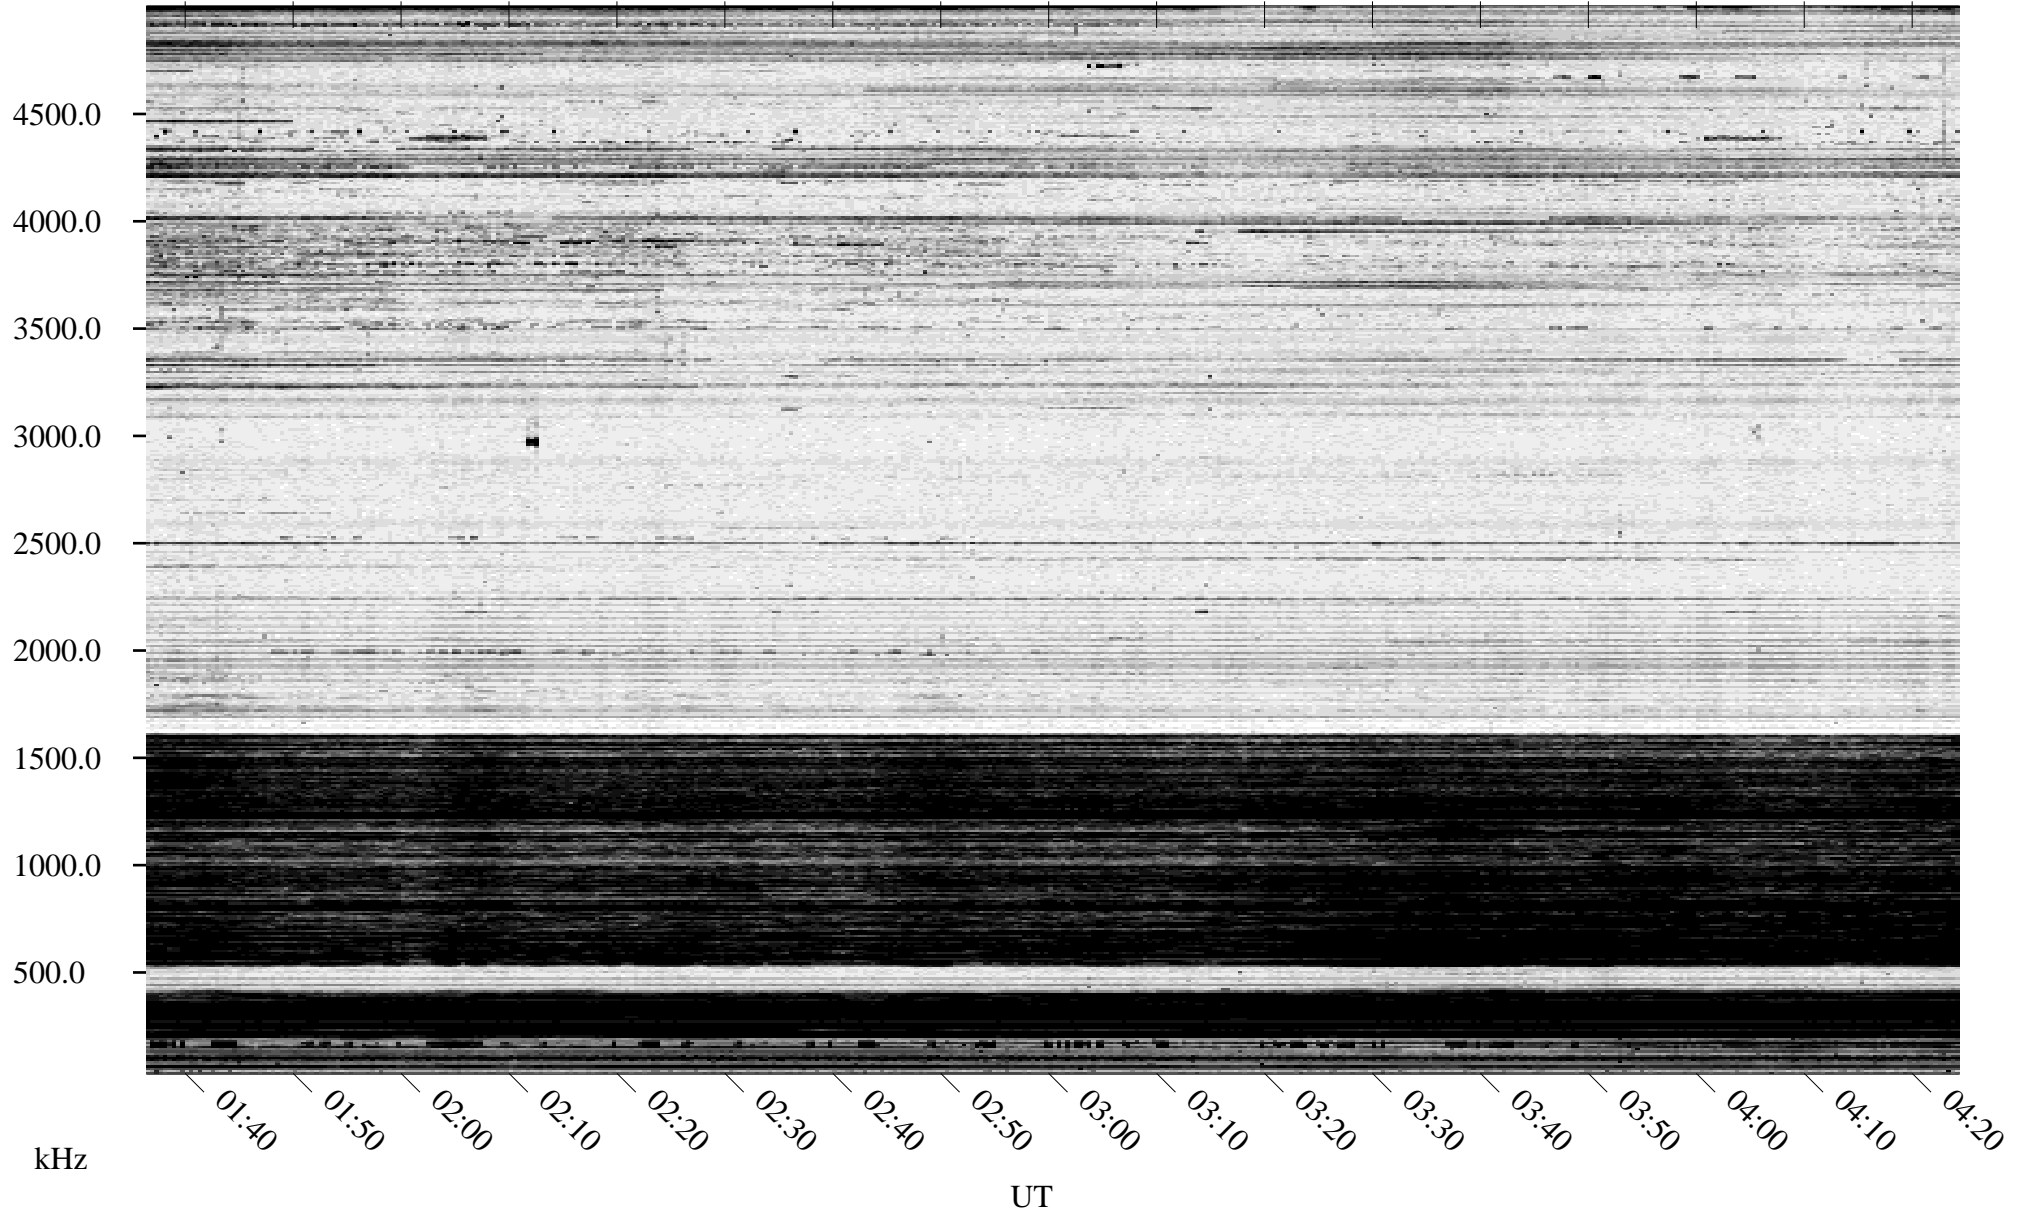

12/19/1994 Churchill, Manitoba

Linear Scale Black = 161 White = 15

ch94353l.r00m max_12

Page 1

12/19/1994 Churchill, Manitoba

Linear Scale Black = 161 White = 15

ch94353l.r00m max_12

Page 2

12/20/1994 Churchill, Manitoba

Linear Scale Black = 161 White = 15

ch94353l.r00m max_12

Page 3

12/20/1994 Churchill, Manitoba

Linear Scale Black = 161 White = 15

ch94353l.r00m max_12

Page 4

12/20/1994 Churchill, Manitoba

Linear Scale Black = 161 White = 15

ch94353l.r00m max_12

Page 5

12/20/1994 Churchill, Manitoba

Linear Scale Black = 161 White = 15

ch94353l.r00m max_12

Page 6

12/20/1994 Churchill, Manitoba

Linear Scale Black = 161 White = 15

ch94353l.r00m max_12

Page 7

12/20/1994 Churchill, Manitoba

Linear Scale Black = 161 White = 15

ch94353l.r00m max_12