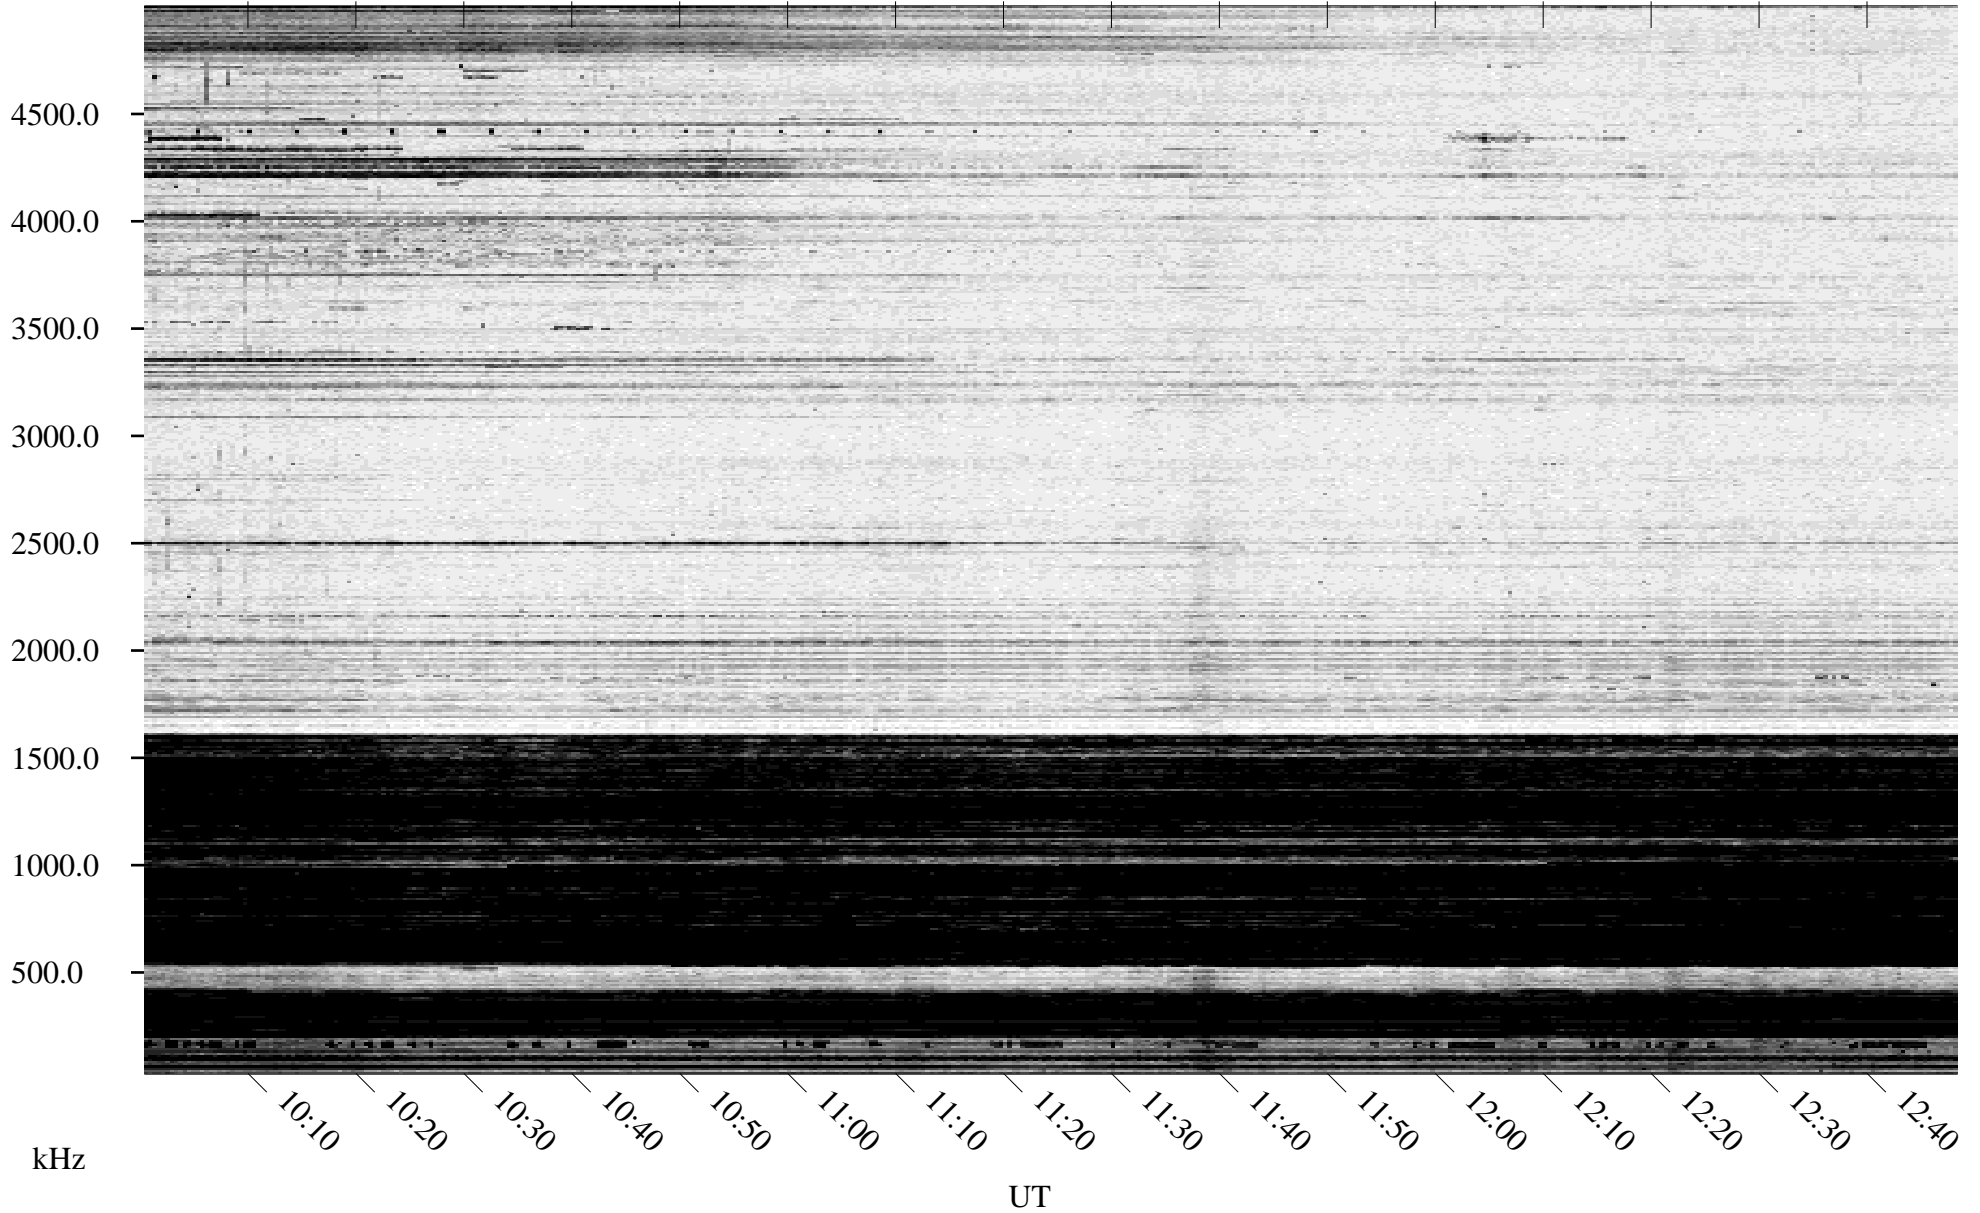

12/19/1994 Churchill, Manitoba

Linear Scale Black = 161 White = 15

ch94353l.r00m max_12

Page 1

12/19/1994 Churchill, Manitoba

Linear Scale Black = 161 White = 15

ch94353l.r00m max_12

Page 2

12/20/1994 Churchill, Manitoba

Linear Scale Black = 161 White = 15

ch94353l.r00m max_12

Page 3

12/20/1994 Churchill, Manitoba

Linear Scale Black = 161 White = 15

ch94353l.r00m max_12

Page 4

12/20/1994 Churchill, Manitoba

Linear Scale Black = 161 White = 15

ch94353l.r00m max_12

Page 5

12/20/1994 Churchill, Manitoba

Linear Scale Black = 161 White = 15

ch94353l.r00m max_12

Page 6

12/20/1994 Churchill, Manitoba

Linear Scale Black = 161 White = 15

ch94353l.r00m max_12

Page 7

12/20/1994 Churchill, Manitoba

Linear Scale Black = 161 White = 15

ch94353l.r00m max_12