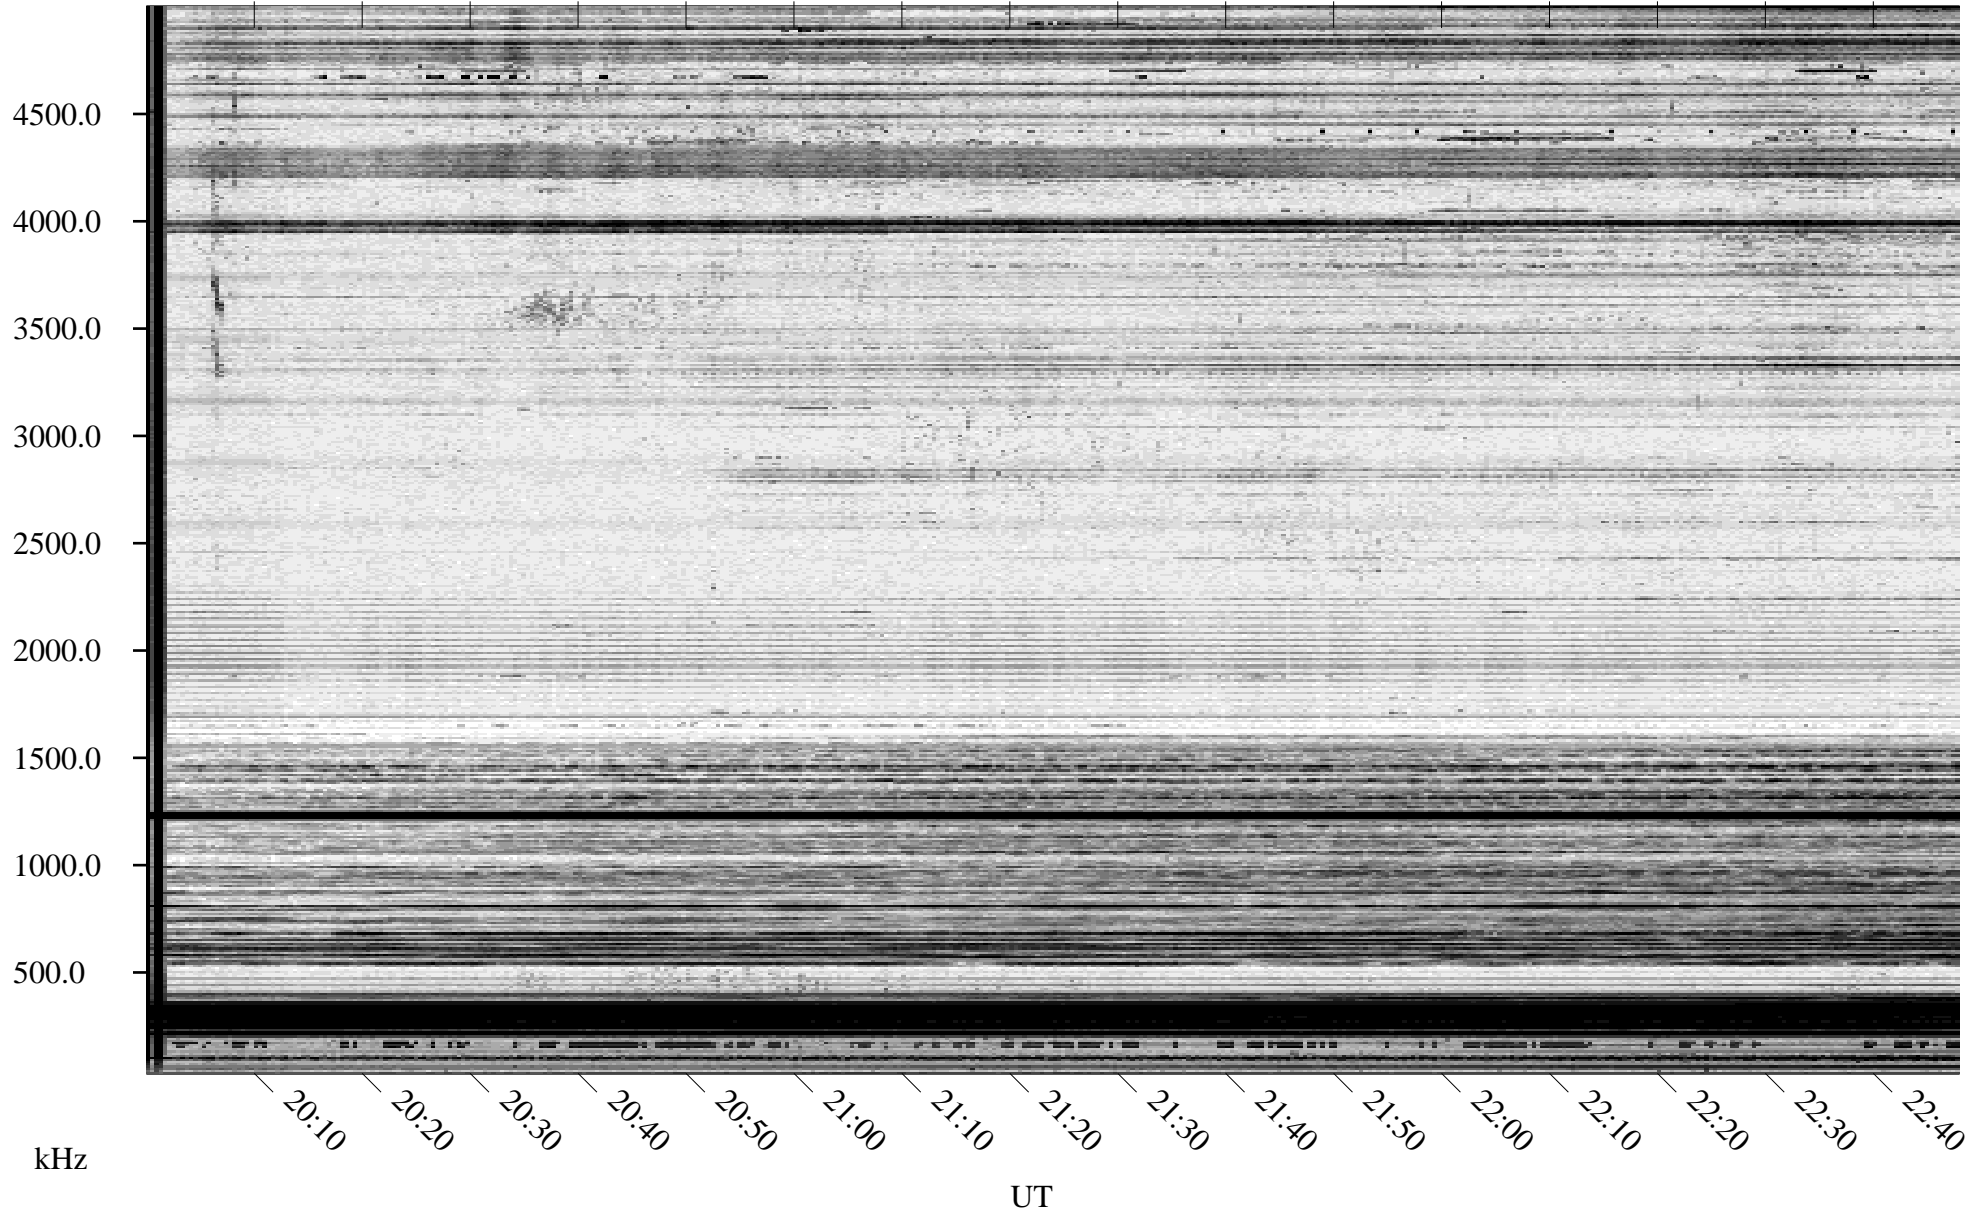

12/19/1994 Churchill, Manitoba

Linear Scale Black = 161 White = 15

ch94353l.r00m max_12

Page 1

12/19/1994 Churchill, Manitoba

Linear Scale Black = 161 White = 15

ch94353l.r00m max_12

Page 2

12/20/1994 Churchill, Manitoba

Linear Scale Black = 161 White = 15

ch94353l.r00m max_12

Page 3

12/20/1994 Churchill, Manitoba

Linear Scale Black = 161 White = 15

ch94353l.r00m max_12

Page 4

12/20/1994 Churchill, Manitoba

Linear Scale Black = 161 White = 15

ch94353l.r00m max_12

Page 5

12/20/1994 Churchill, Manitoba

Linear Scale Black = 161 White = 15

ch94353l.r00m max_12

Page 6

12/20/1994 Churchill, Manitoba

Linear Scale Black = 161 White = 15

ch94353l.r00m max_12

Page 7

12/20/1994 Churchill, Manitoba

Linear Scale Black = 161 White = 15

ch94353l.r00m max_12