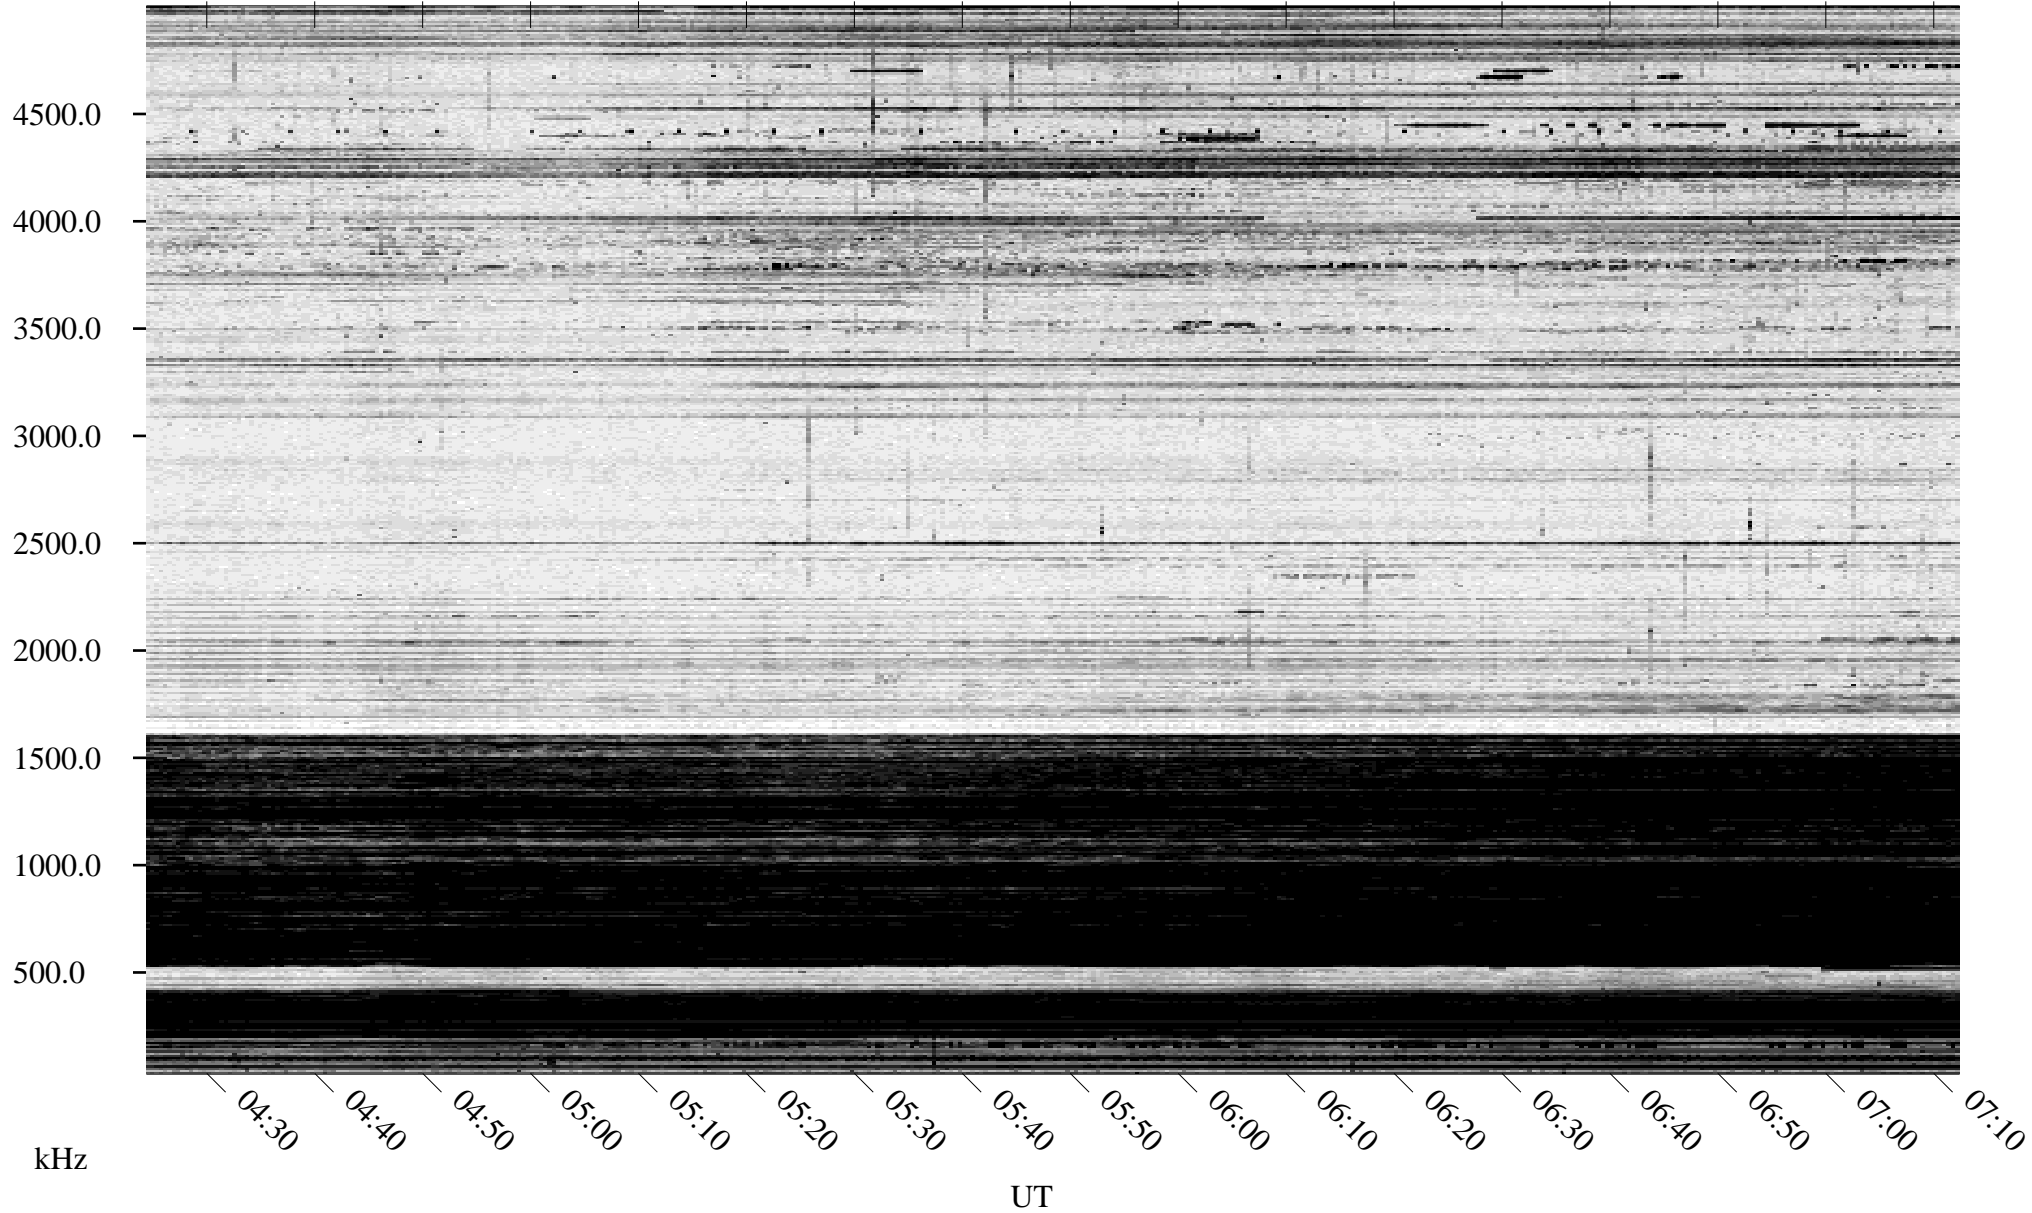

12/19/1994 Churchill, Manitoba

Linear Scale Black = 161 White = 15

ch94353l.r00m max_12

Page 1

12/19/1994 Churchill, Manitoba

Linear Scale Black = 161 White = 15

ch94353l.r00m max_12

Page 2

12/20/1994 Churchill, Manitoba

Linear Scale Black = 161 White = 15

ch94353l.r00m max_12

Page 3

12/20/1994 Churchill, Manitoba

Linear Scale Black = 161 White = 15

ch94353l.r00m max_12

Page 4

12/20/1994 Churchill, Manitoba

Linear Scale Black = 161 White = 15

ch94353l.r00m max_12

Page 5

12/20/1994 Churchill, Manitoba

Linear Scale Black = 161 White = 15

ch94353l.r00m max_12

Page 6

12/20/1994 Churchill, Manitoba

Linear Scale Black = 161 White = 15

ch94353l.r00m max_12

Page 7

12/20/1994 Churchill, Manitoba

Linear Scale Black = 161 White = 15

ch94353l.r00m max_12