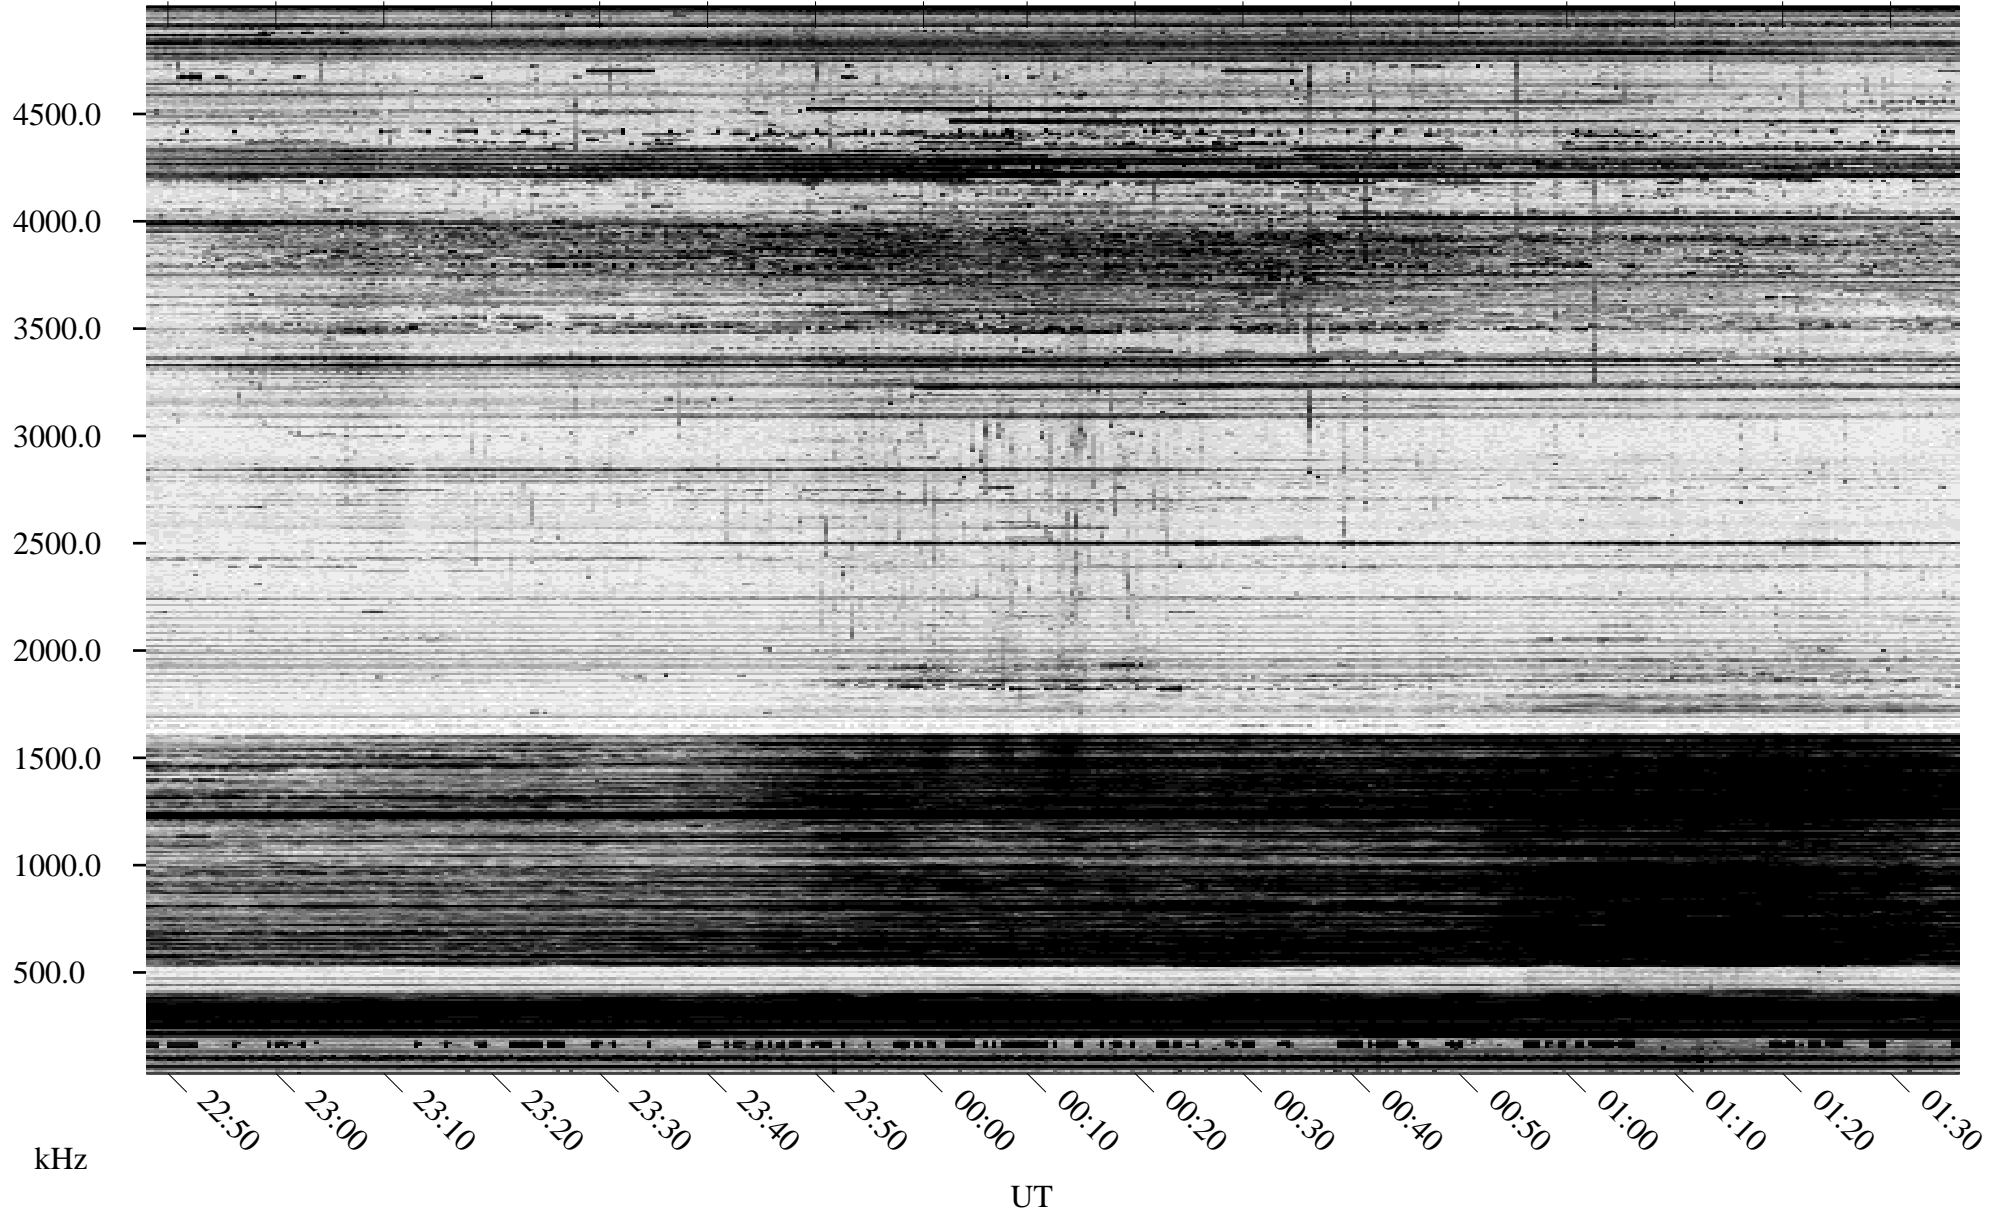

12/19/1994 Churchill, Manitoba

Linear Scale Black = 161 White = 15

ch94353l.r00m max_12

Page 1

12/19/1994 Churchill, Manitoba

Linear Scale Black = 161 White = 15

ch94353l.r00m max_12

Page 2

12/20/1994 Churchill, Manitoba

Linear Scale Black = 161 White = 15

ch94353l.r00m max_12

Page 3

12/20/1994 Churchill, Manitoba

Linear Scale Black = 161 White = 15

ch94353l.r00m max_12

Page 4

12/20/1994 Churchill, Manitoba

Linear Scale Black = 161 White = 15

ch94353l.r00m max_12

Page 5

12/20/1994 Churchill, Manitoba

Linear Scale Black = 161 White = 15

ch94353l.r00m max_12

Page 6

12/20/1994 Churchill, Manitoba

Linear Scale Black = 161 White = 15

ch94353l.r00m max_12

Page 7

12/20/1994 Churchill, Manitoba

Linear Scale Black = 161 White = 15

ch94353l.r00m max_12