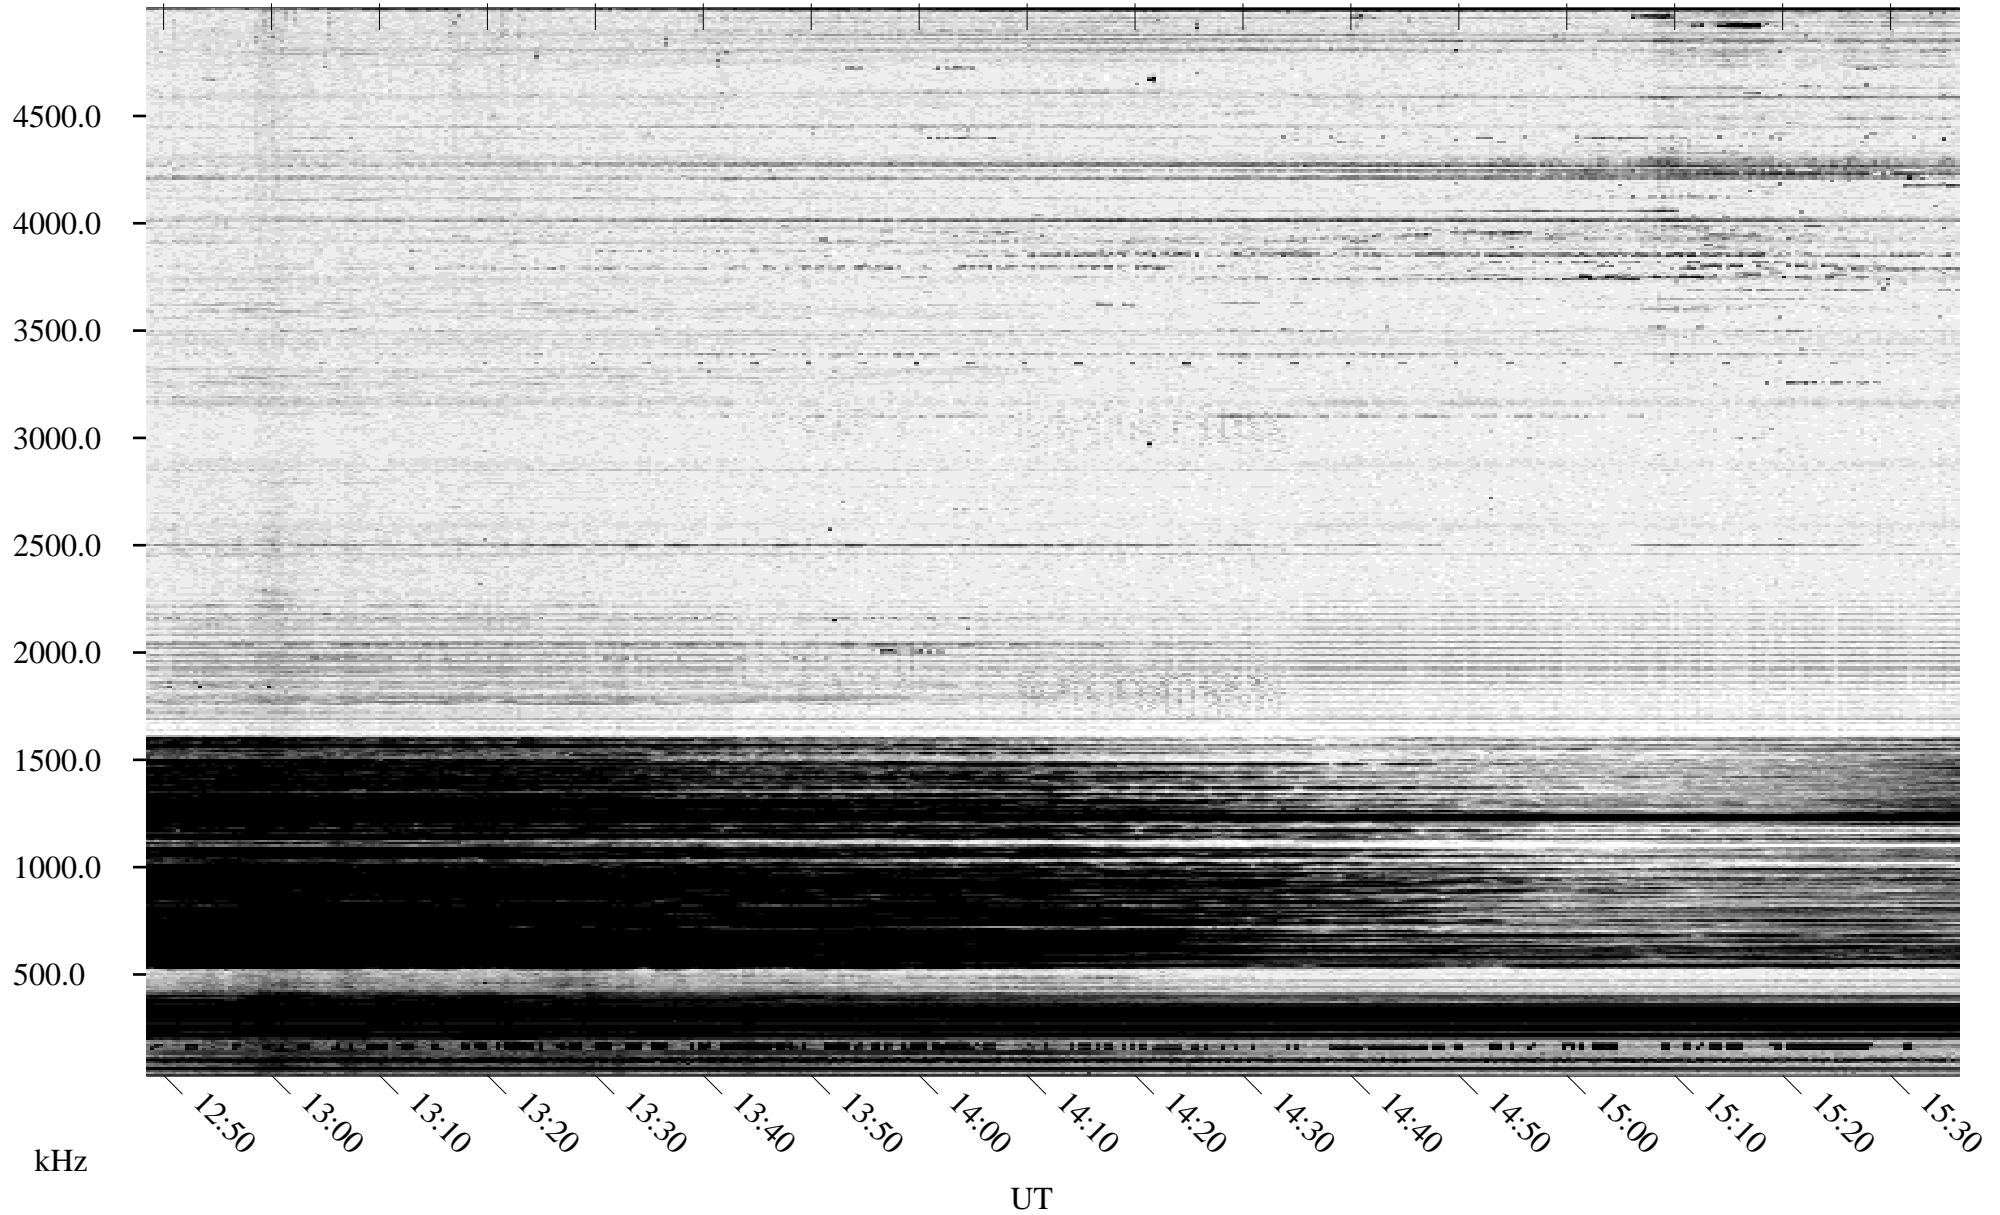

12/19/1994 Churchill, Manitoba

Linear Scale Black = 161 White = 15

ch94353l.r00m max_12

Page 1

12/19/1994 Churchill, Manitoba

Linear Scale Black = 161 White = 15

ch94353l.r00m max_12

Page 2

12/20/1994 Churchill, Manitoba

Linear Scale Black = 161 White = 15

ch94353l.r00m max_12

Page 3

12/20/1994 Churchill, Manitoba

Linear Scale Black = 161 White = 15

ch94353l.r00m max_12

Page 4

12/20/1994 Churchill, Manitoba

Linear Scale Black = 161 White = 15

ch94353l.r00m max_12

Page 5

12/20/1994 Churchill, Manitoba

Linear Scale Black = 161 White = 15

ch94353l.r00m max_12

Page 6

12/20/1994 Churchill, Manitoba

Linear Scale Black = 161 White = 15

ch94353l.r00m max_12

Page 7

12/20/1994 Churchill, Manitoba

Linear Scale Black = 161 White = 15

ch94353l.r00m max_12