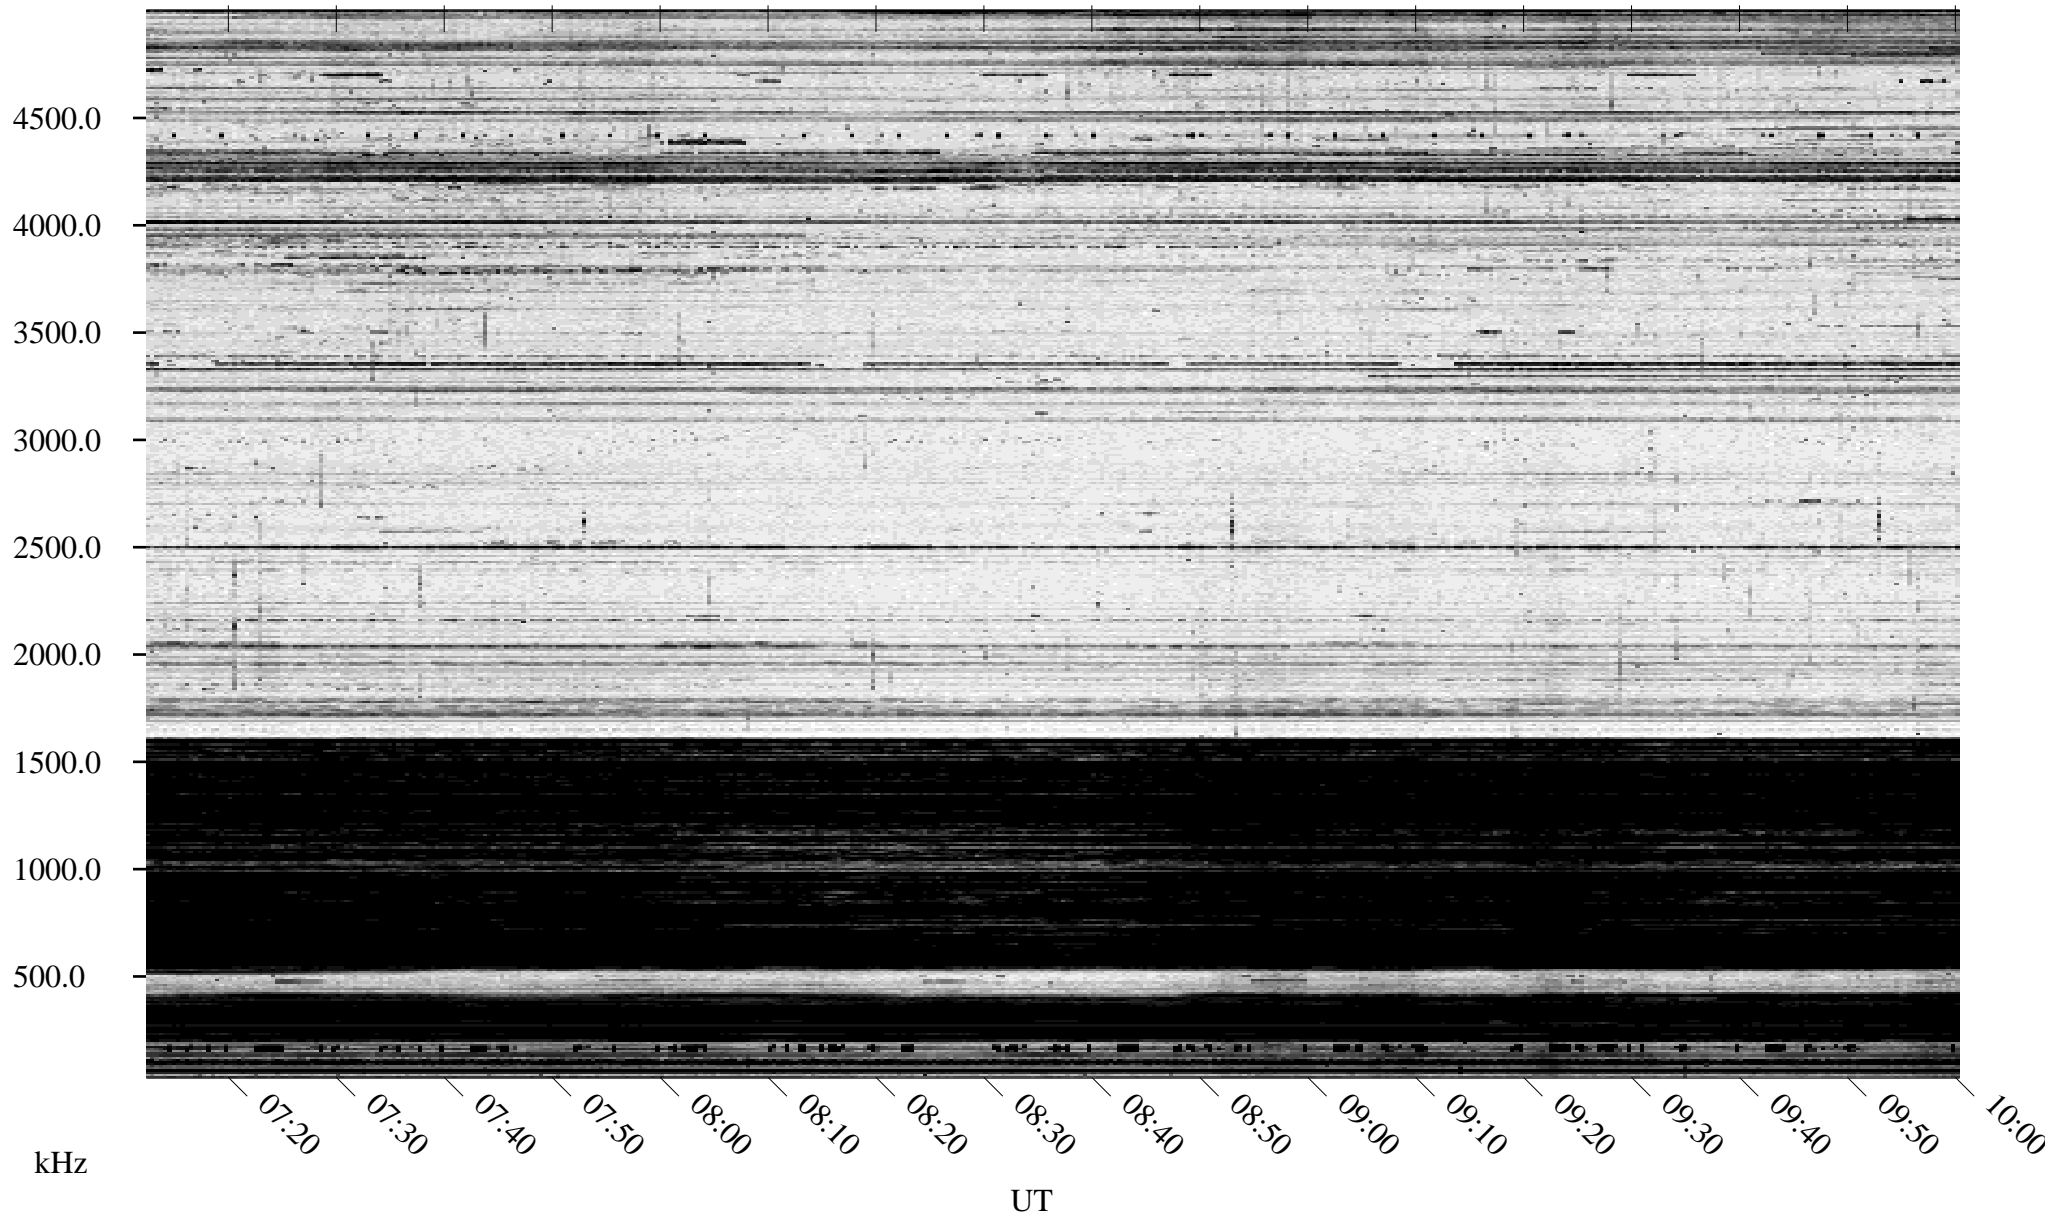

12/19/1994 Churchill, Manitoba

Linear Scale Black = 161 White = 15

ch94353l.r00m max_12

Page 1

12/19/1994 Churchill, Manitoba

Linear Scale Black = 161 White = 15

ch94353l.r00m max_12

Page 2

12/20/1994 Churchill, Manitoba

Linear Scale Black = 161 White = 15

ch94353l.r00m max_12

Page 3

12/20/1994 Churchill, Manitoba

Linear Scale Black = 161 White = 15

ch94353l.r00m max_12

Page 4

12/20/1994 Churchill, Manitoba

Linear Scale Black = 161 White = 15

ch94353l.r00m max_12

Page 5

12/20/1994 Churchill, Manitoba

Linear Scale Black = 161 White = 15

ch94353l.r00m max_12

Page 6

12/20/1994 Churchill, Manitoba

Linear Scale Black = 161 White = 15

ch94353l.r00m max_12

Page 7

12/20/1994 Churchill, Manitoba

Linear Scale Black = 161 White = 15

ch94353l.r00m max_12