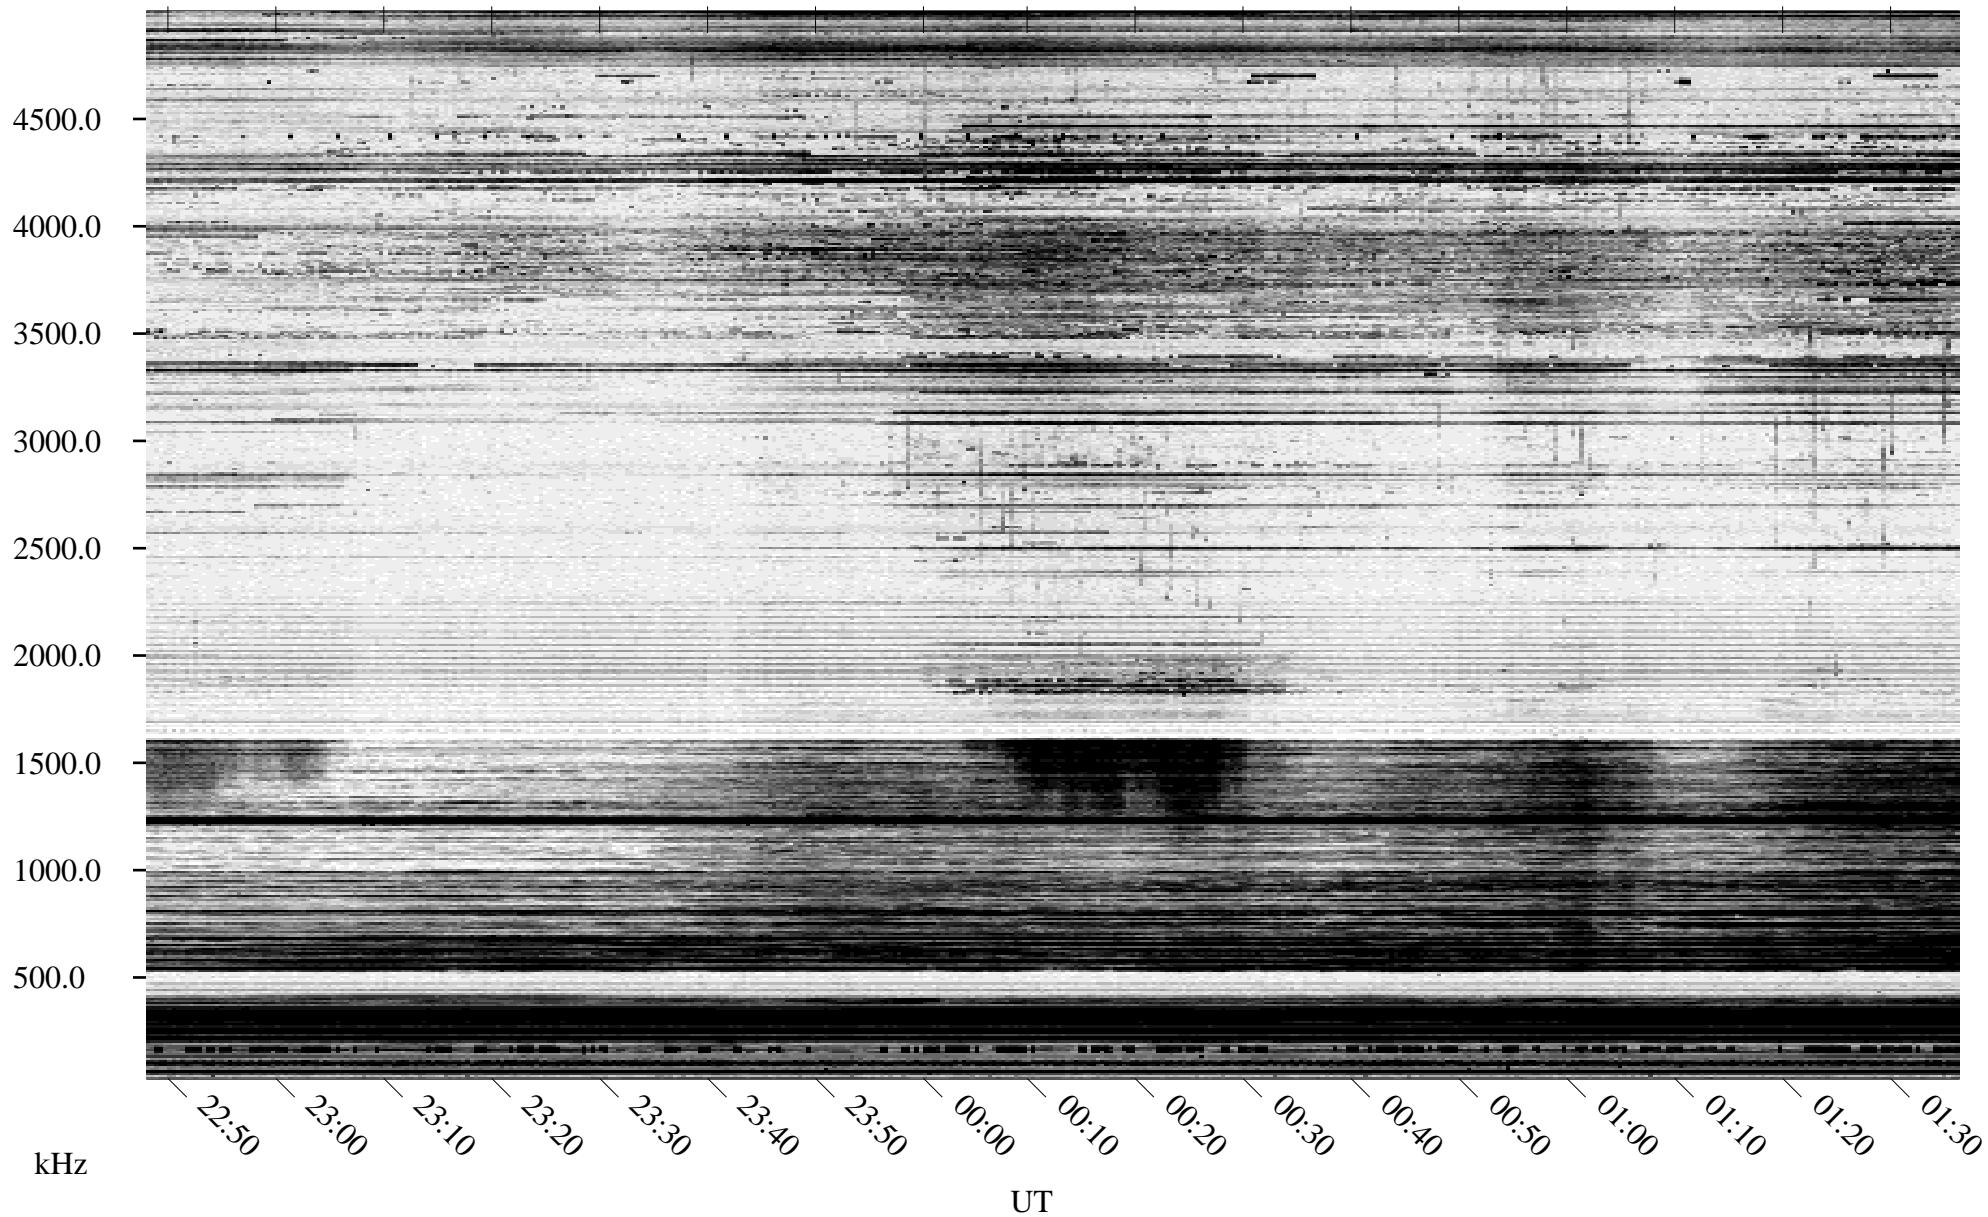

12/20/1994 Churchill, Manitoba

Linear Scale Black = 161 White = 15

ch94354l.r00m max_12

Page 1

12/20/1994 Churchill, Manitoba

Linear Scale Black = 161 White = 15

ch94354l.r00m max_12

Page 2

12/21/1994 Churchill, Manitoba

Linear Scale Black = 161 White = 15

ch94354l.r00m max_12

Page 3

12/21/1994 Churchill, Manitoba

Linear Scale Black = 161 White = 15

ch94354l.r00m max_12

Page 4

12/21/1994 Churchill, Manitoba

Linear Scale Black = 161 White = 15

ch94354l.r00m max_12

Page 5

12/21/1994 Churchill, Manitoba

Linear Scale Black = 161 White = 15

ch94354l.r00m max_12

Page 6

12/21/1994 Churchill, Manitoba

Linear Scale Black = 161 White = 15

ch94354l.r00m max_12

Page 7

12/21/1994 Churchill, Manitoba

Linear Scale Black = 161 White = 15

ch94354l.r00m max_12