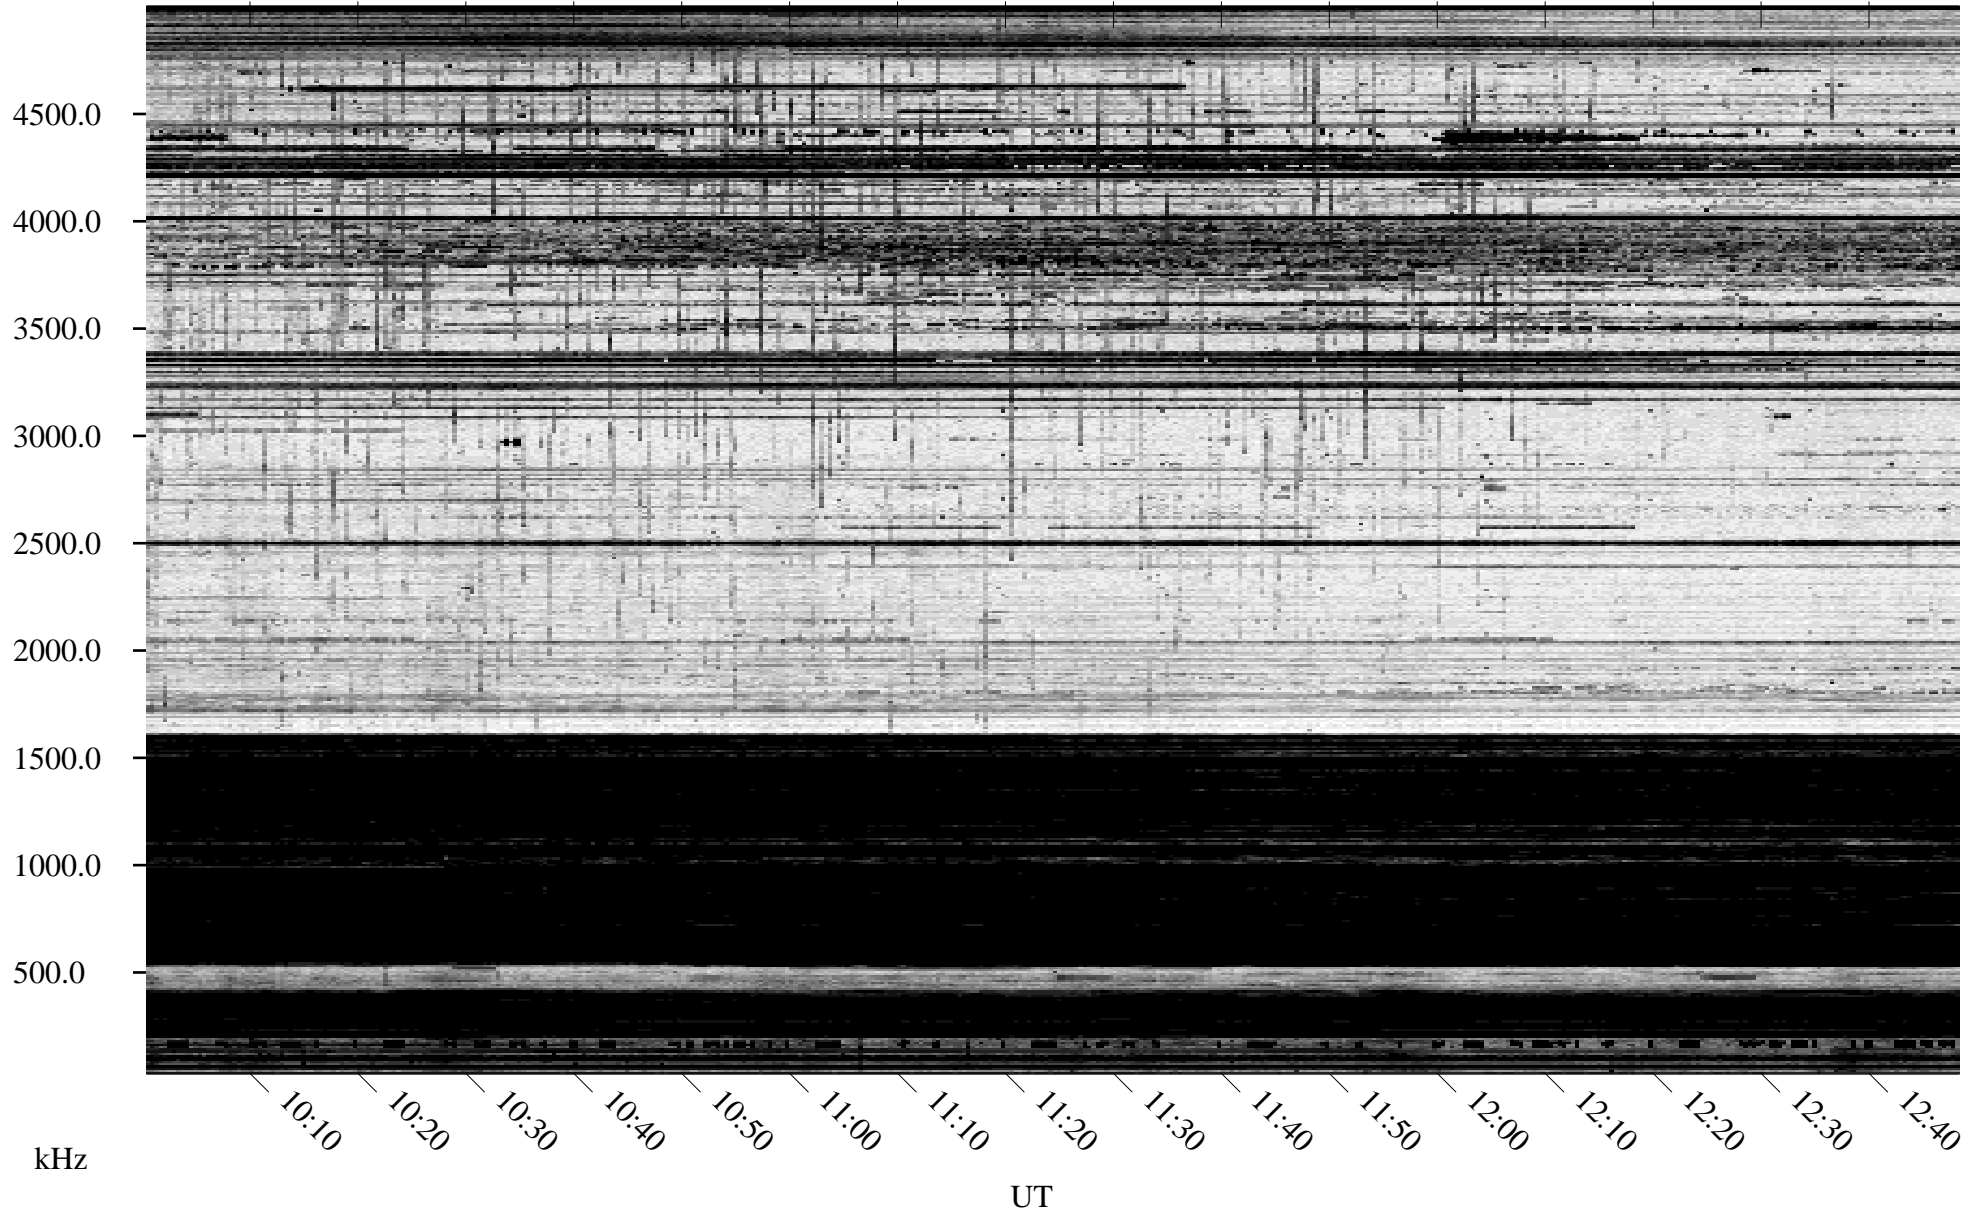

12/20/1994 Churchill, Manitoba

Linear Scale Black = 161 White = 15

ch94354l.r00m max_12

Page 1

12/20/1994 Churchill, Manitoba

Linear Scale Black = 161 White = 15

ch94354l.r00m max_12

Page 2

12/21/1994 Churchill, Manitoba

Linear Scale Black = 161 White = 15

ch94354l.r00m max_12

Page 3

12/21/1994 Churchill, Manitoba

Linear Scale Black = 161 White = 15

ch94354l.r00m max_12

Page 4

12/21/1994 Churchill, Manitoba

Linear Scale Black = 161 White = 15

ch94354l.r00m max_12

Page 5

12/21/1994 Churchill, Manitoba

Linear Scale Black = 161 White = 15

ch94354l.r00m max_12

Page 6

12/21/1994 Churchill, Manitoba

Linear Scale Black = 161 White = 15

ch94354l.r00m max_12

Page 7

12/21/1994 Churchill, Manitoba

Linear Scale Black = 161 White = 15

ch94354l.r00m max_12