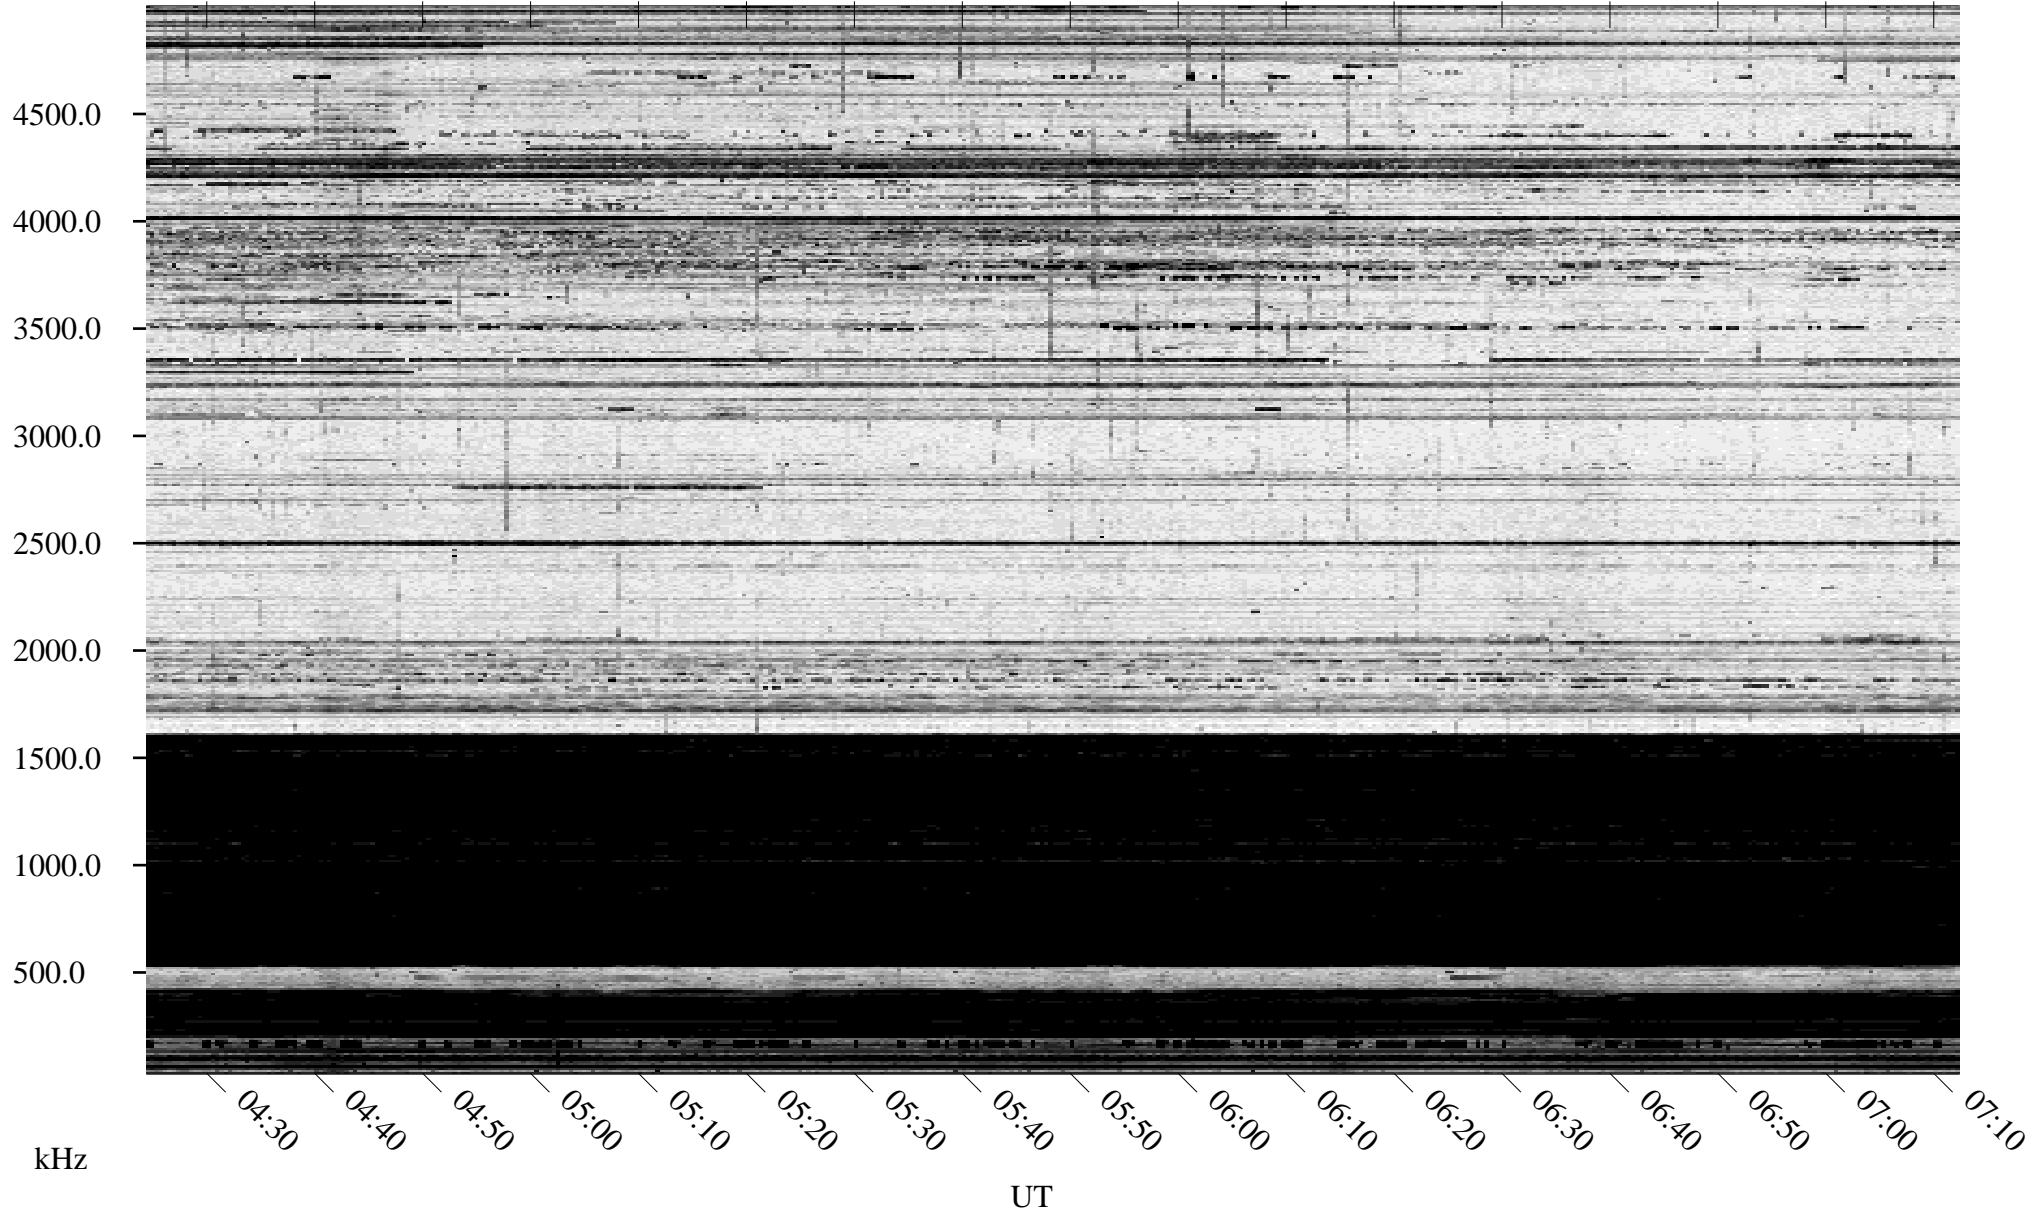

12/20/1994 Churchill, Manitoba

Linear Scale Black = 161 White = 15

ch94354l.r00m max_12

Page 1

12/20/1994 Churchill, Manitoba

Linear Scale Black = 161 White = 15

ch94354l.r00m max_12

Page 2

12/21/1994 Churchill, Manitoba

Linear Scale Black = 161 White = 15

ch94354l.r00m max_12

Page 3

12/21/1994 Churchill, Manitoba

Linear Scale Black = 161 White = 15

ch94354l.r00m max_12

Page 4

12/21/1994 Churchill, Manitoba

Linear Scale Black = 161 White = 15

ch94354l.r00m max_12

Page 5

12/21/1994 Churchill, Manitoba

Linear Scale Black = 161 White = 15

ch94354l.r00m max_12

Page 6

12/21/1994 Churchill, Manitoba

Linear Scale Black = 161 White = 15

ch94354l.r00m max_12

Page 7

12/21/1994 Churchill, Manitoba

Linear Scale Black = 161 White = 15

ch94354l.r00m max_12