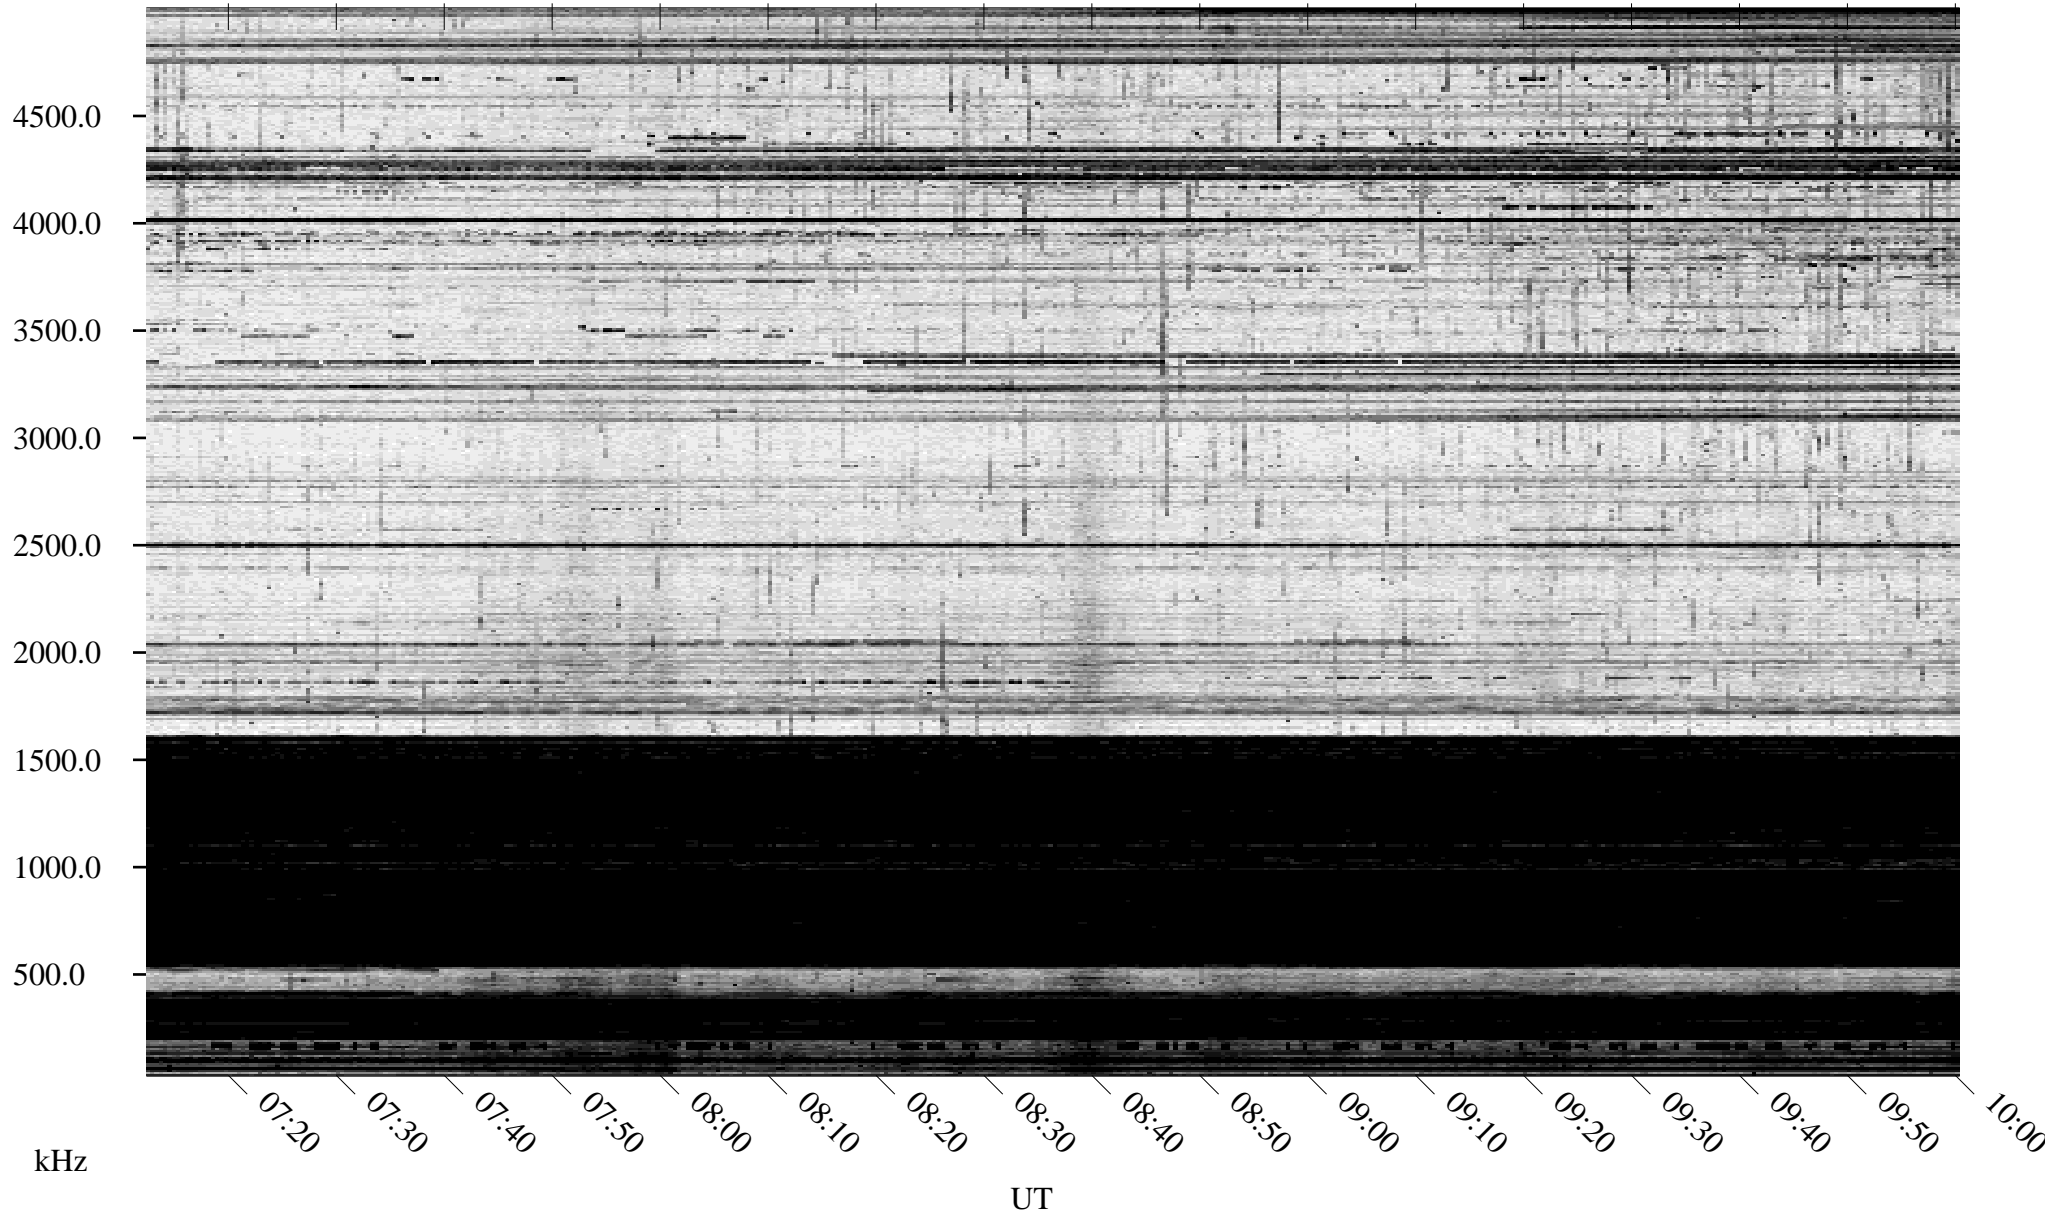

12/20/1994 Churchill, Manitoba

Linear Scale Black = 161 White = 15

ch94354l.r00m max_12

Page 1

12/20/1994 Churchill, Manitoba

Linear Scale Black = 161 White = 15

ch94354l.r00m max_12

Page 2

12/21/1994 Churchill, Manitoba

Linear Scale Black = 161 White = 15

ch94354l.r00m max_12

Page 3

12/21/1994 Churchill, Manitoba

Linear Scale Black = 161 White = 15

ch94354l.r00m max_12

Page 4

12/21/1994 Churchill, Manitoba

Linear Scale Black = 161 White = 15

ch94354l.r00m max_12

Page 5

12/21/1994 Churchill, Manitoba

Linear Scale Black = 161 White = 15

ch94354l.r00m max_12

Page 6

12/21/1994 Churchill, Manitoba

Linear Scale Black = 161 White = 15

ch94354l.r00m max_12

Page 7

12/21/1994 Churchill, Manitoba

Linear Scale Black = 161 White = 15

ch94354l.r00m max_12