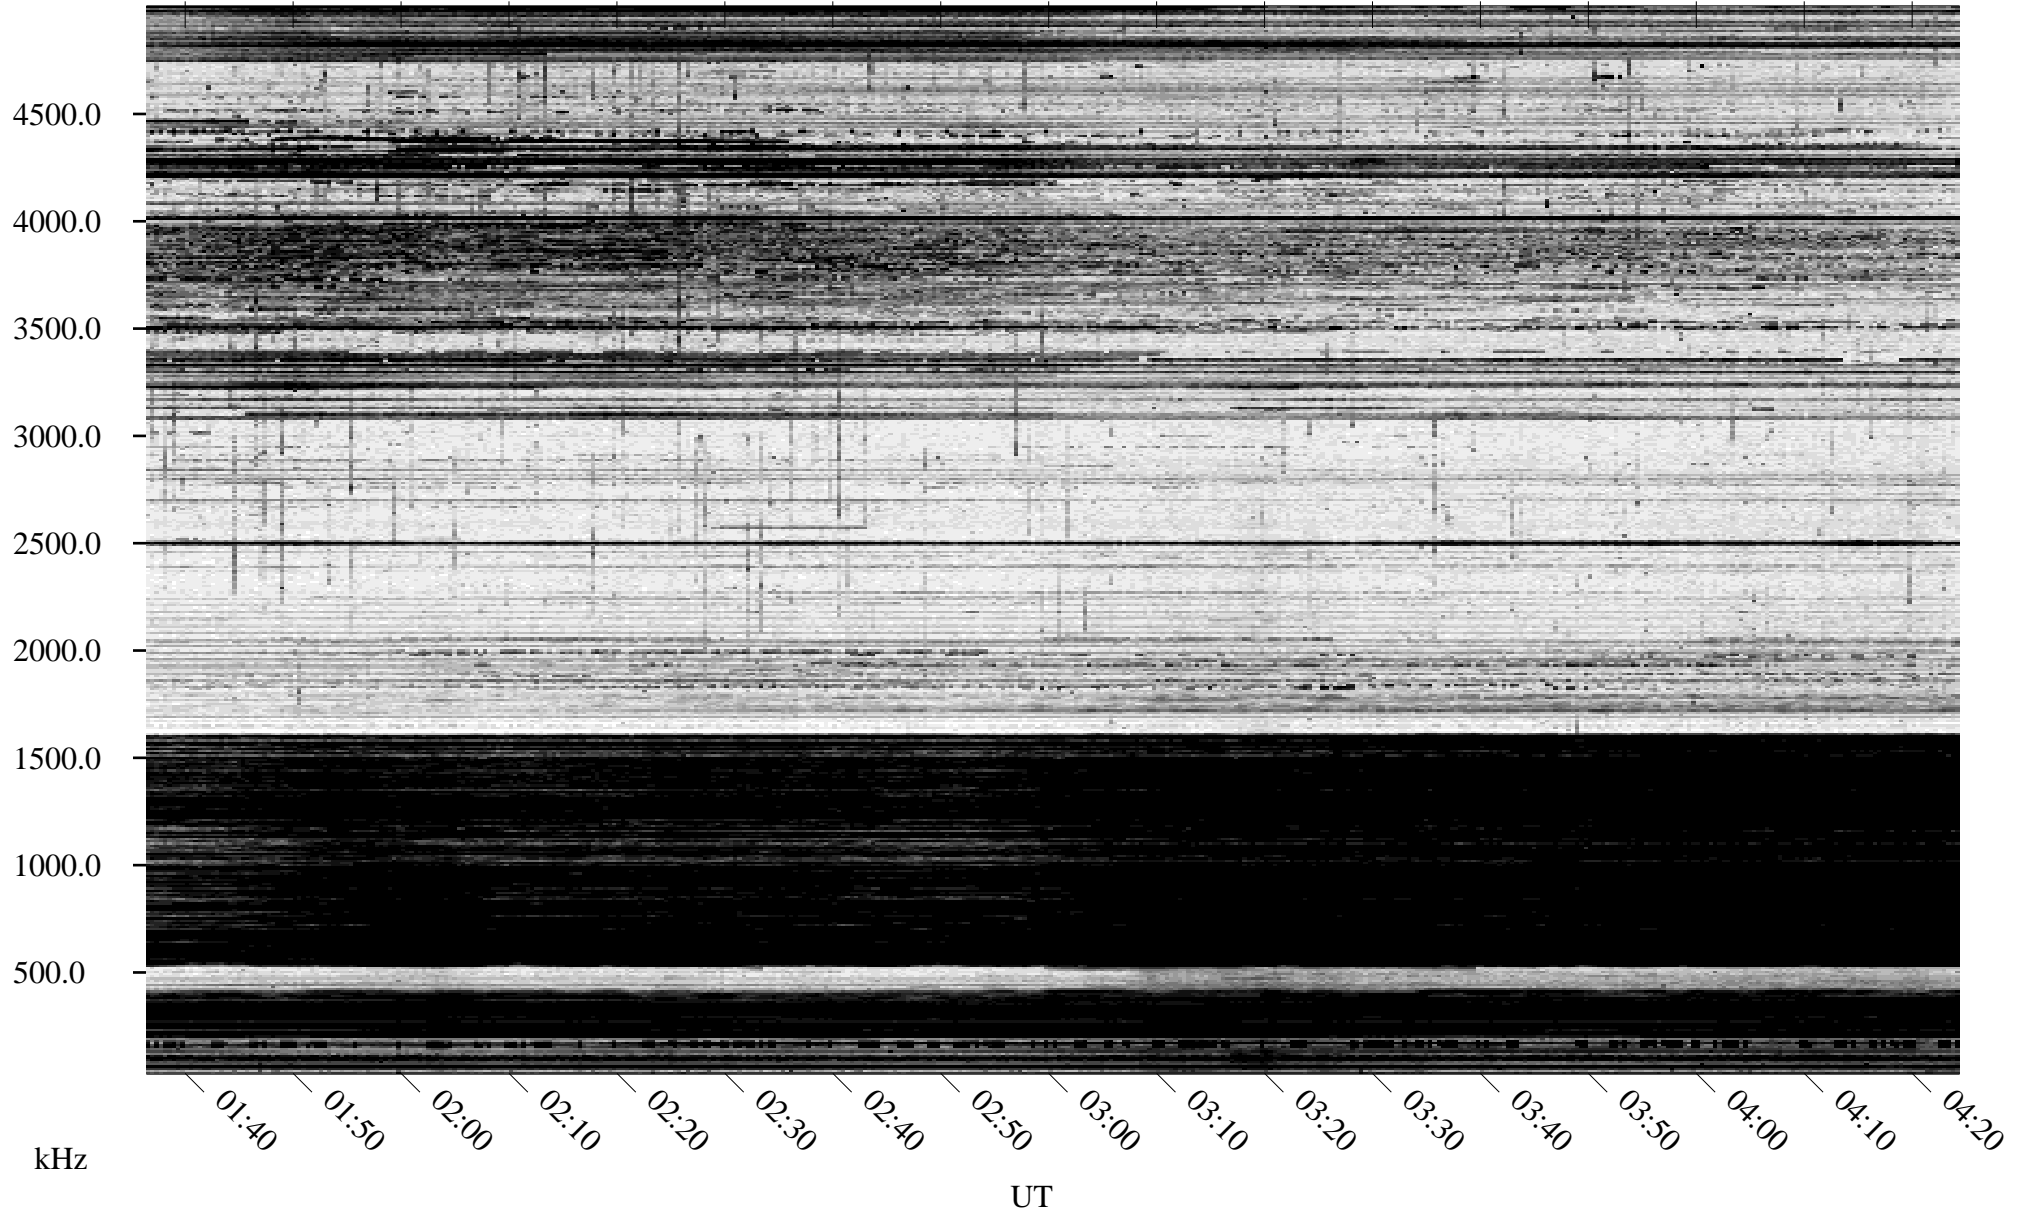

12/20/1994 Churchill, Manitoba

Linear Scale Black = 161 White = 15

ch94354l.r00m max_12

Page 1

12/20/1994 Churchill, Manitoba

Linear Scale Black = 161 White = 15

ch94354l.r00m max_12

Page 2

12/21/1994 Churchill, Manitoba

Linear Scale Black = 161 White = 15

ch94354l.r00m max_12

Page 3

12/21/1994 Churchill, Manitoba

Linear Scale Black = 161 White = 15

ch94354l.r00m max_12

Page 4

12/21/1994 Churchill, Manitoba

Linear Scale Black = 161 White = 15

ch94354l.r00m max_12

Page 5

12/21/1994 Churchill, Manitoba

Linear Scale Black = 161 White = 15

ch94354l.r00m max_12

Page 6

12/21/1994 Churchill, Manitoba

Linear Scale Black = 161 White = 15

ch94354l.r00m max_12

Page 7

12/21/1994 Churchill, Manitoba

Linear Scale Black = 161 White = 15

ch94354l.r00m max_12