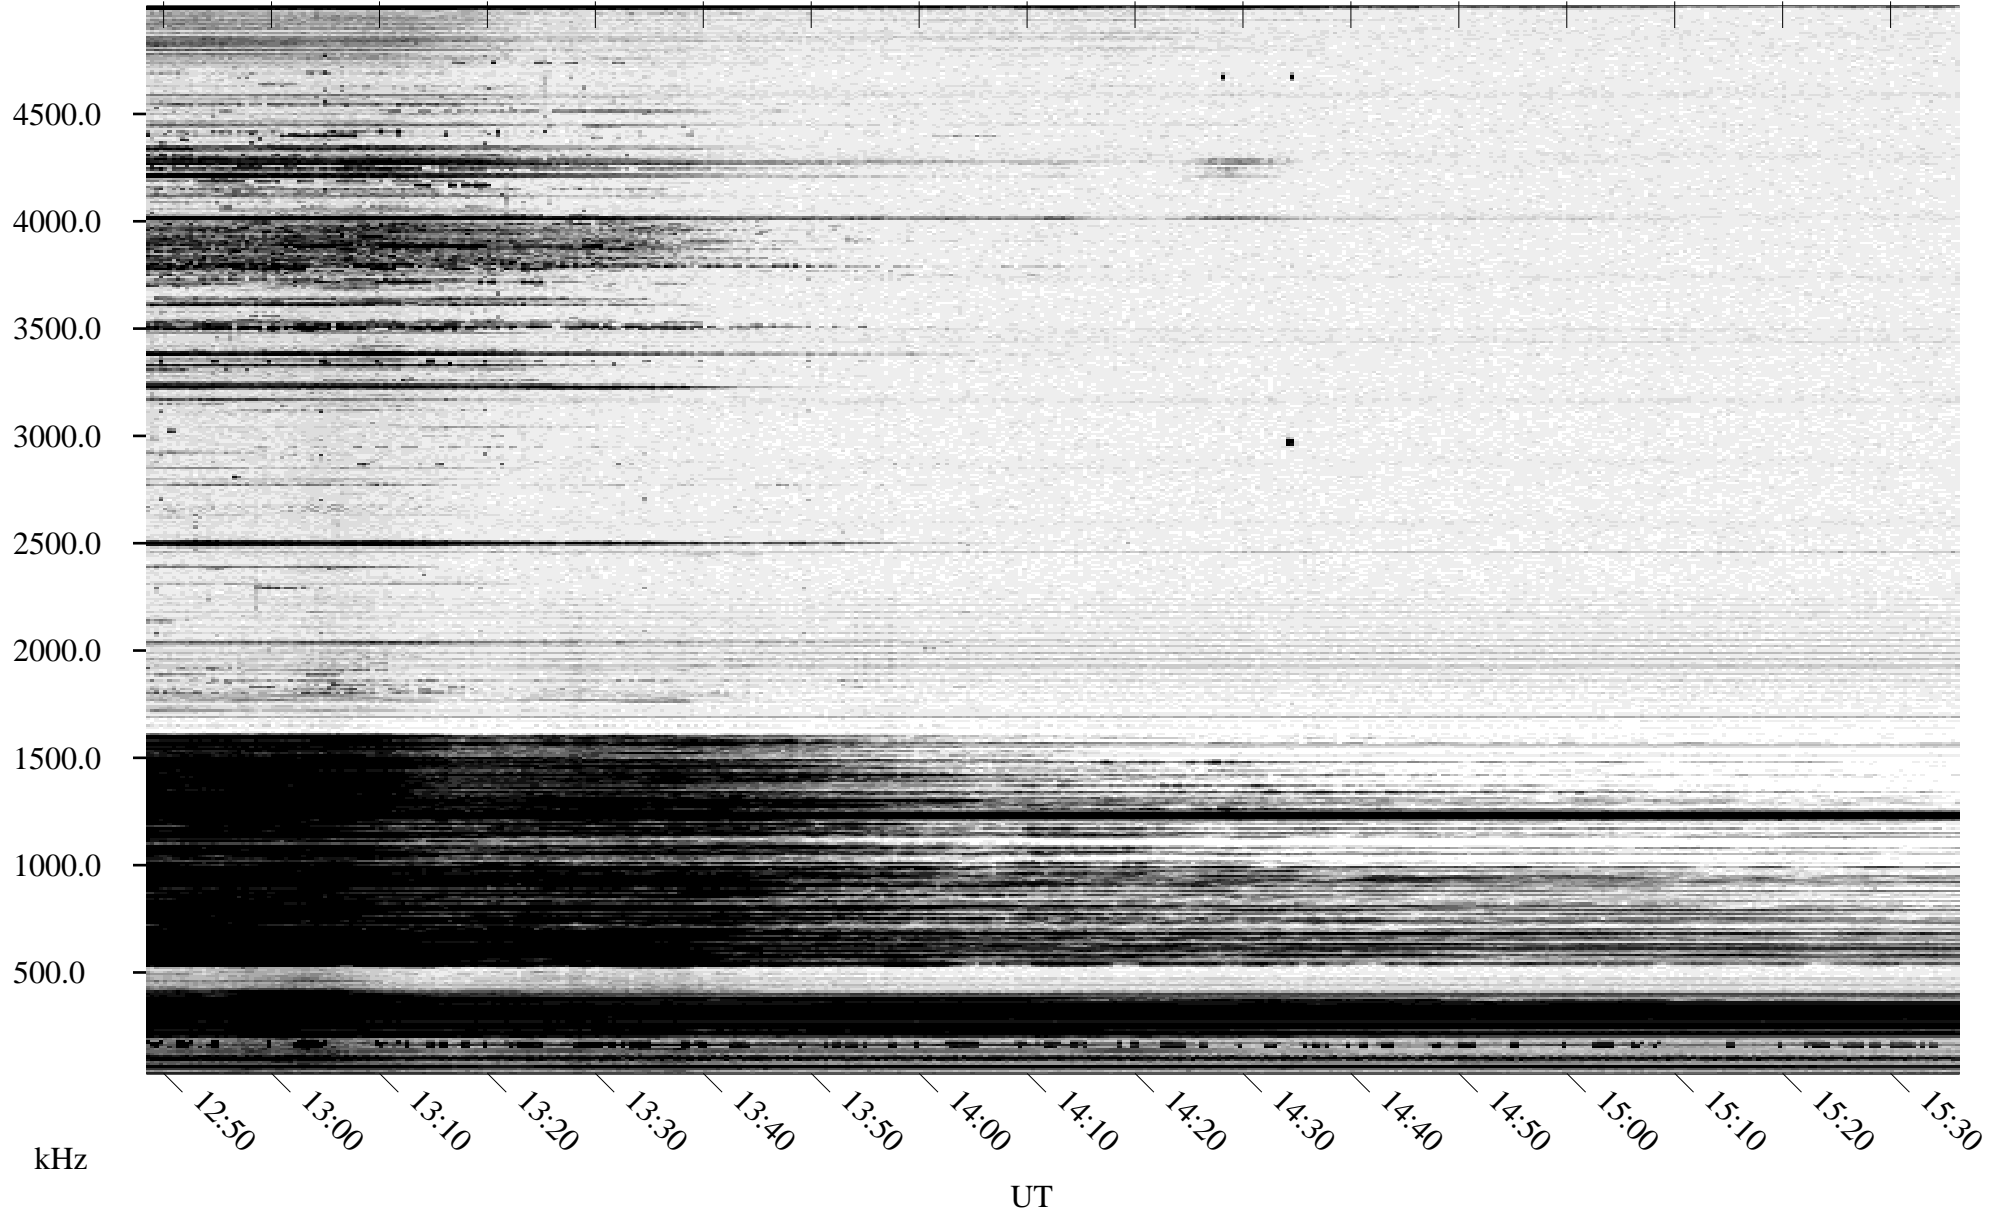

12/20/1994 Churchill, Manitoba

Linear Scale Black = 161 White = 15

ch94354l.r00m max_12

Page 1

12/20/1994 Churchill, Manitoba

Linear Scale Black = 161 White = 15

ch94354l.r00m max_12

Page 2

12/21/1994 Churchill, Manitoba

Linear Scale Black = 161 White = 15

ch94354l.r00m max_12

Page 3

12/21/1994 Churchill, Manitoba

Linear Scale Black = 161 White = 15

ch94354l.r00m max_12

Page 4

12/21/1994 Churchill, Manitoba

Linear Scale Black = 161 White = 15

ch94354l.r00m max_12

Page 5

12/21/1994 Churchill, Manitoba

Linear Scale Black = 161 White = 15

ch94354l.r00m max_12

Page 6

12/21/1994 Churchill, Manitoba

Linear Scale Black = 161 White = 15

ch94354l.r00m max_12

Page 7

12/21/1994 Churchill, Manitoba

Linear Scale Black = 161 White = 15

ch94354l.r00m max_12