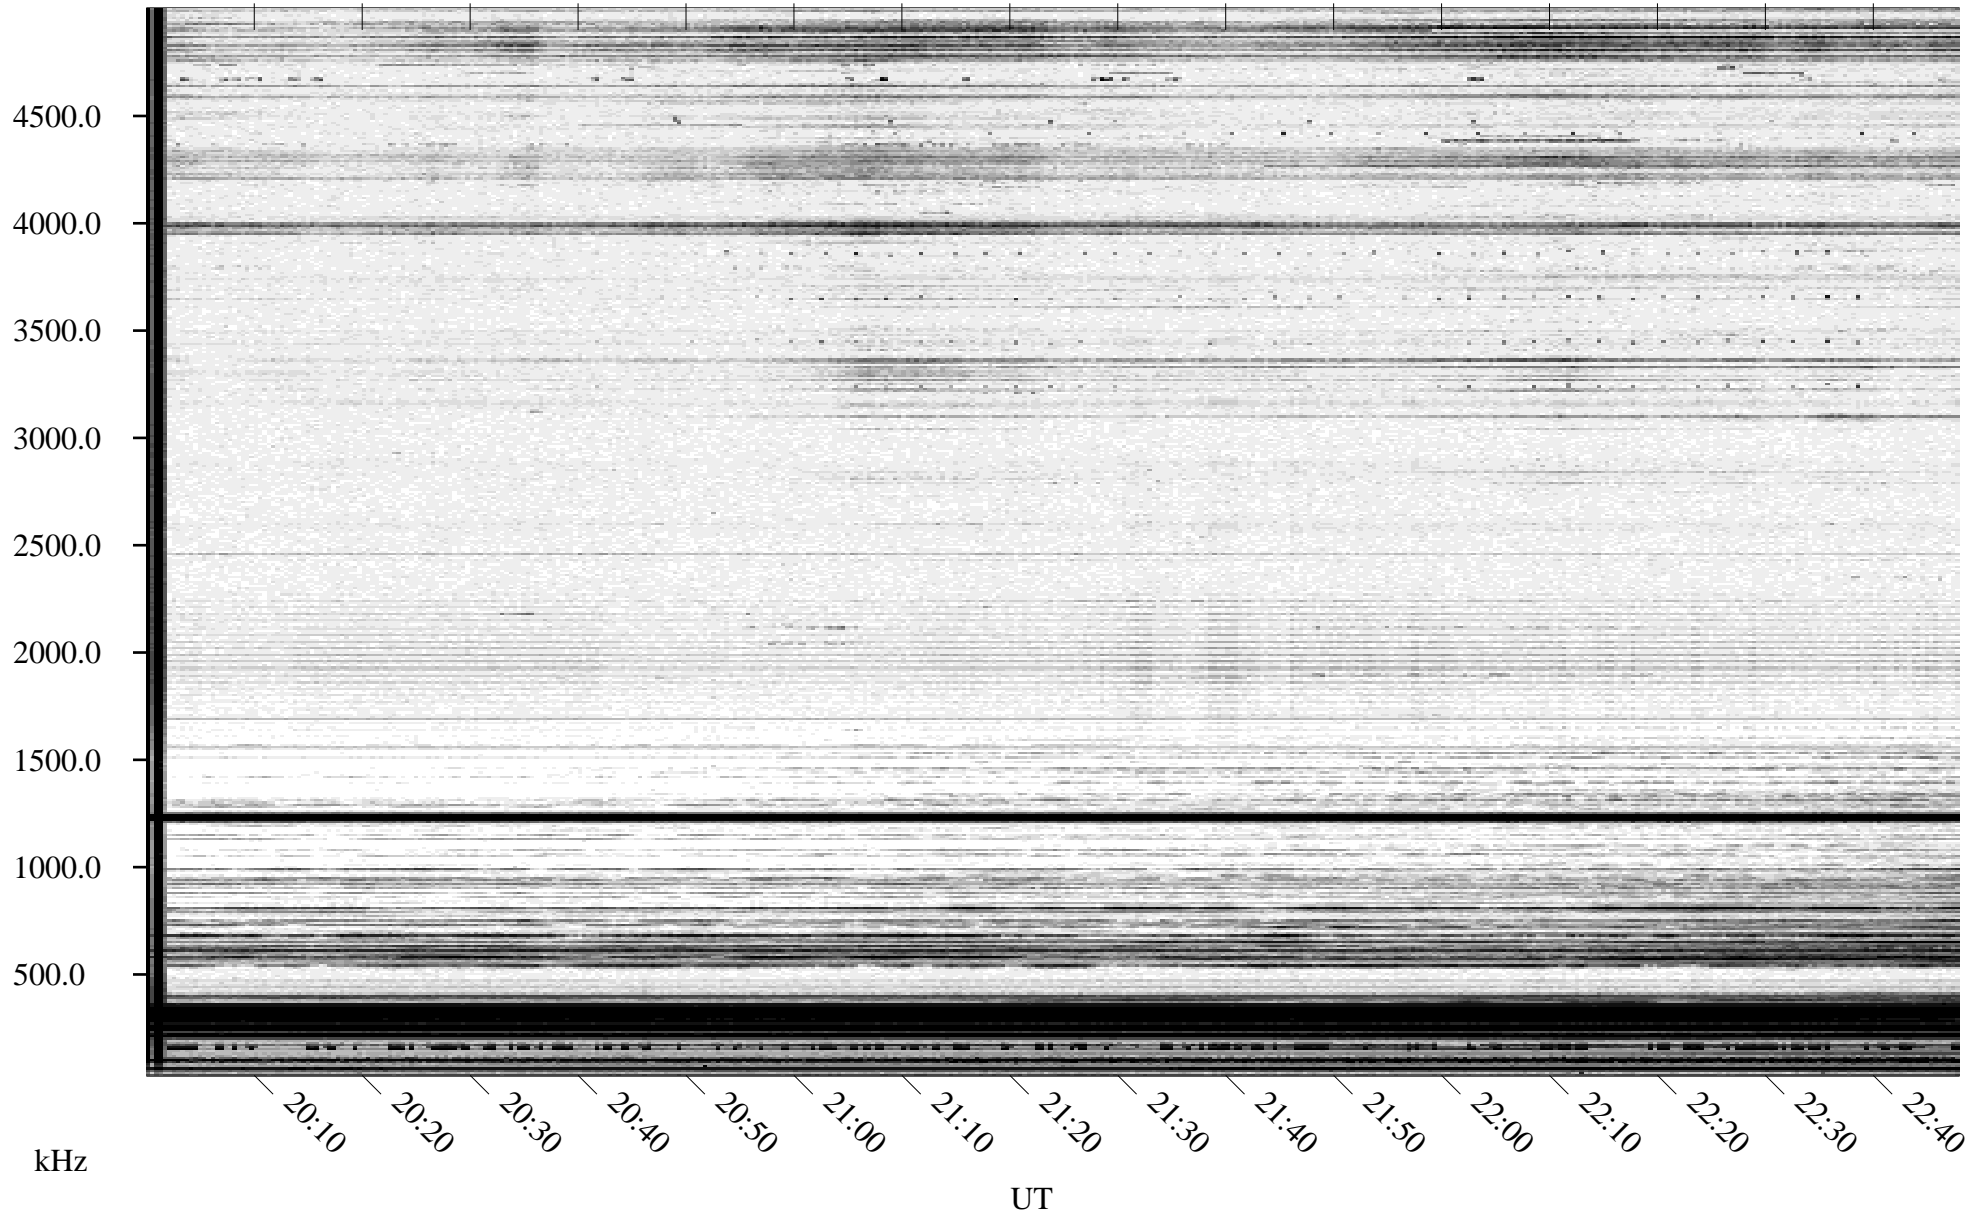

12/21/1994 Churchill, Manitoba

Linear Scale Black = 161 White = 15

ch943551.r00m max_12

Page 1

12/21/1994 Churchill, Manitoba

Linear Scale Black = 161 White = 15

ch943551.r00m max_12

Page 2

12/22/1994 Churchill, Manitoba

Linear Scale Black = 161 White = 15

ch943551.r00m max_12

Page 3

12/22/1994 Churchill, Manitoba

Linear Scale Black = 161 White = 15

ch943551.r00m max_12

Page 4

12/22/1994 Churchill, Manitoba

Linear Scale Black = 161 White = 15

ch943551.r00m max_12

Page 5

12/22/1994 Churchill, Manitoba

Linear Scale Black = 161 White = 15

ch943551.r00m max_12

Page 6

12/22/1994 Churchill, Manitoba

Linear Scale Black = 161 White = 15

ch943551.r00m max_12

Page 7

12/22/1994 Churchill, Manitoba

Linear Scale Black = 161 White = 15

ch943551.r00m max_12

Page 8