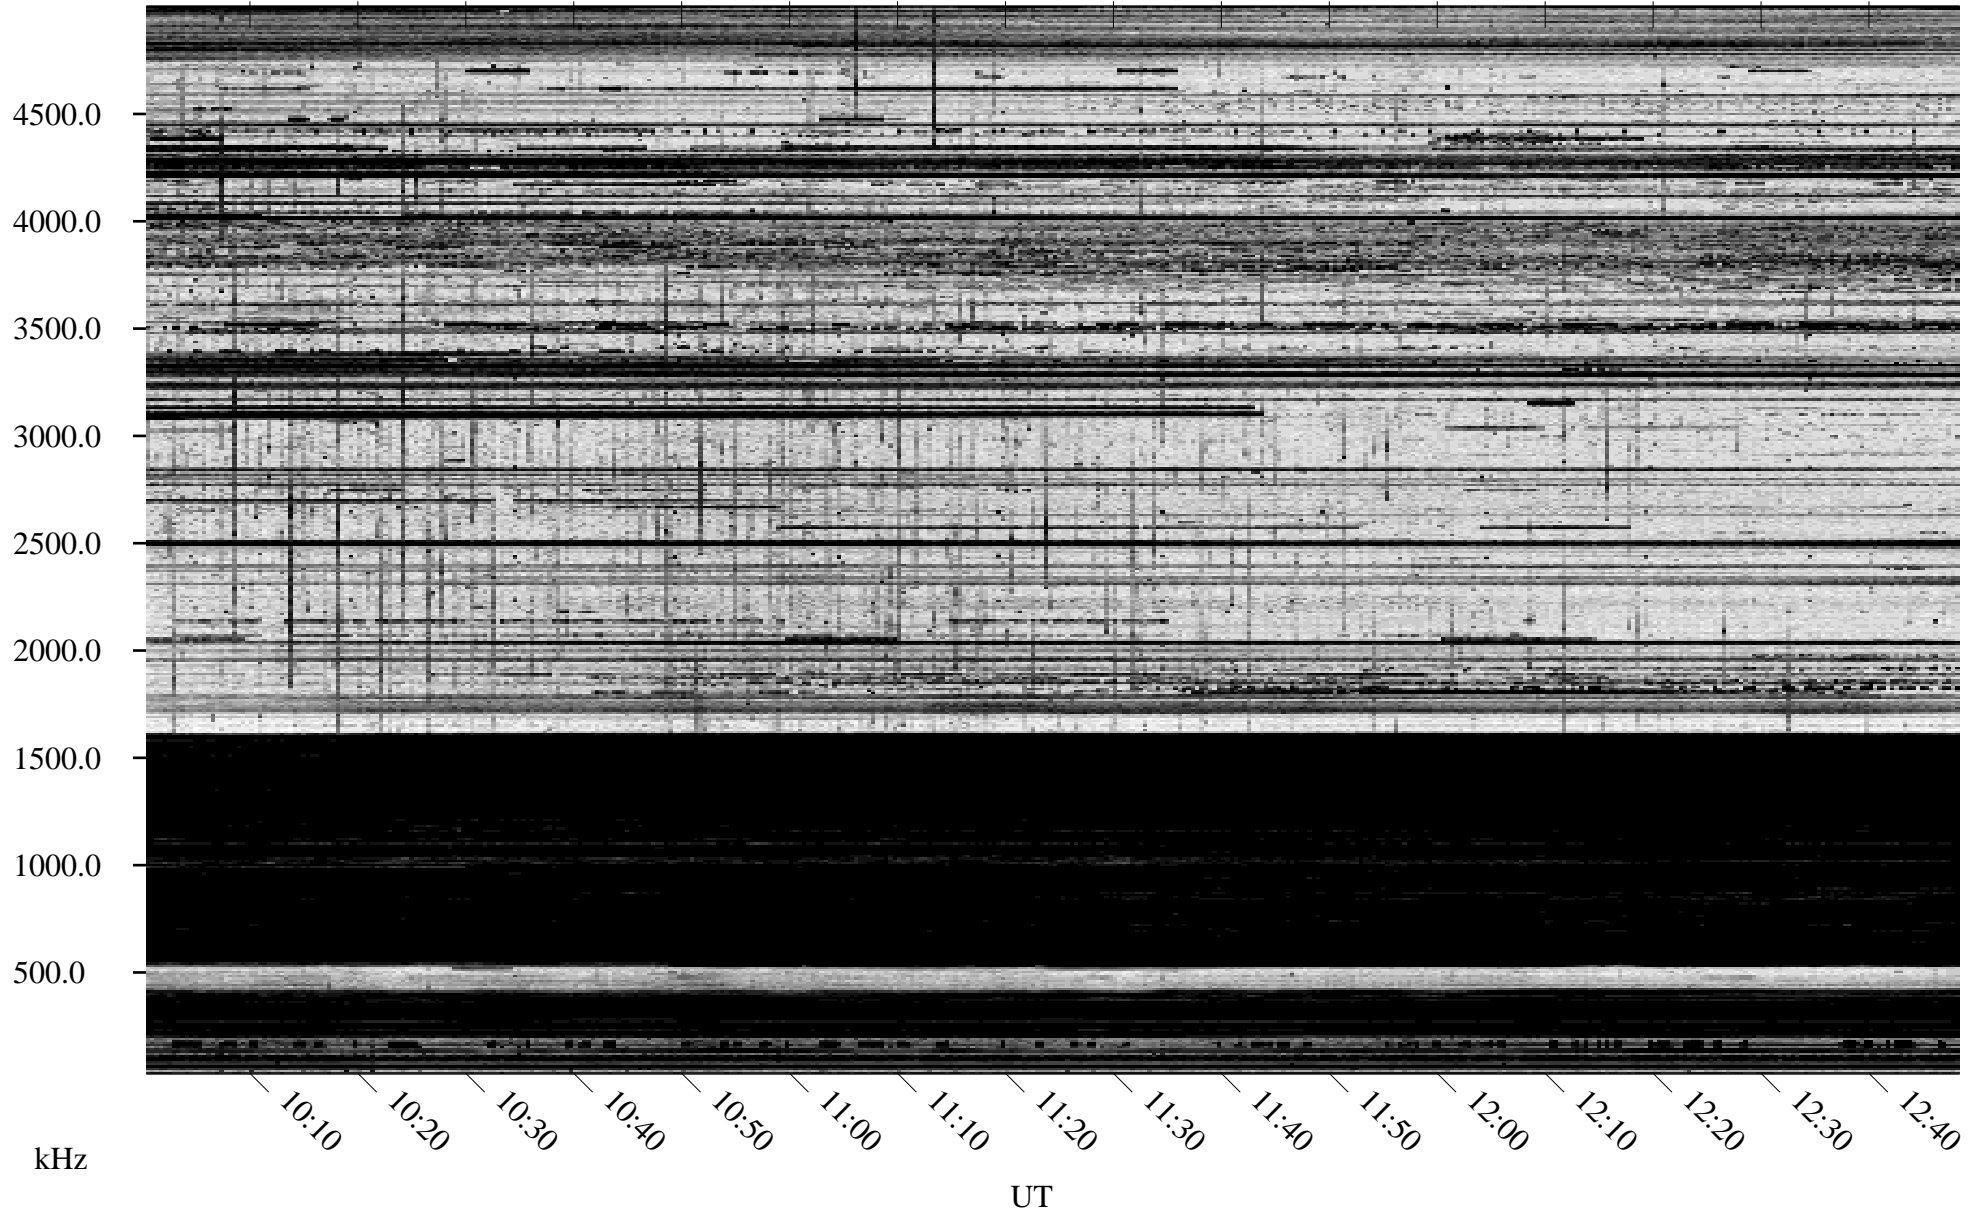

12/21/1994 Churchill, Manitoba

Linear Scale Black = 161 White = 15

ch943551.r00m max_12

Page 1

12/21/1994 Churchill, Manitoba

Linear Scale Black = 161 White = 15

ch943551.r00m max_12

Page 2

12/22/1994 Churchill, Manitoba

Linear Scale Black = 161 White = 15

ch943551.r00m max_12

Page 3

12/22/1994 Churchill, Manitoba

Linear Scale Black = 161 White = 15

ch943551.r00m max_12

Page 4

12/22/1994 Churchill, Manitoba

Linear Scale Black = 161 White = 15

ch943551.r00m max_12

Page 5

12/22/1994 Churchill, Manitoba

Linear Scale Black = 161 White = 15

ch943551.r00m max_12

Page 6

12/22/1994 Churchill, Manitoba

Linear Scale Black = 161 White = 15

ch943551.r00m max_12

Page 7

12/22/1994 Churchill, Manitoba

Linear Scale Black = 161 White = 15

ch943551.r00m max_12

Page 8