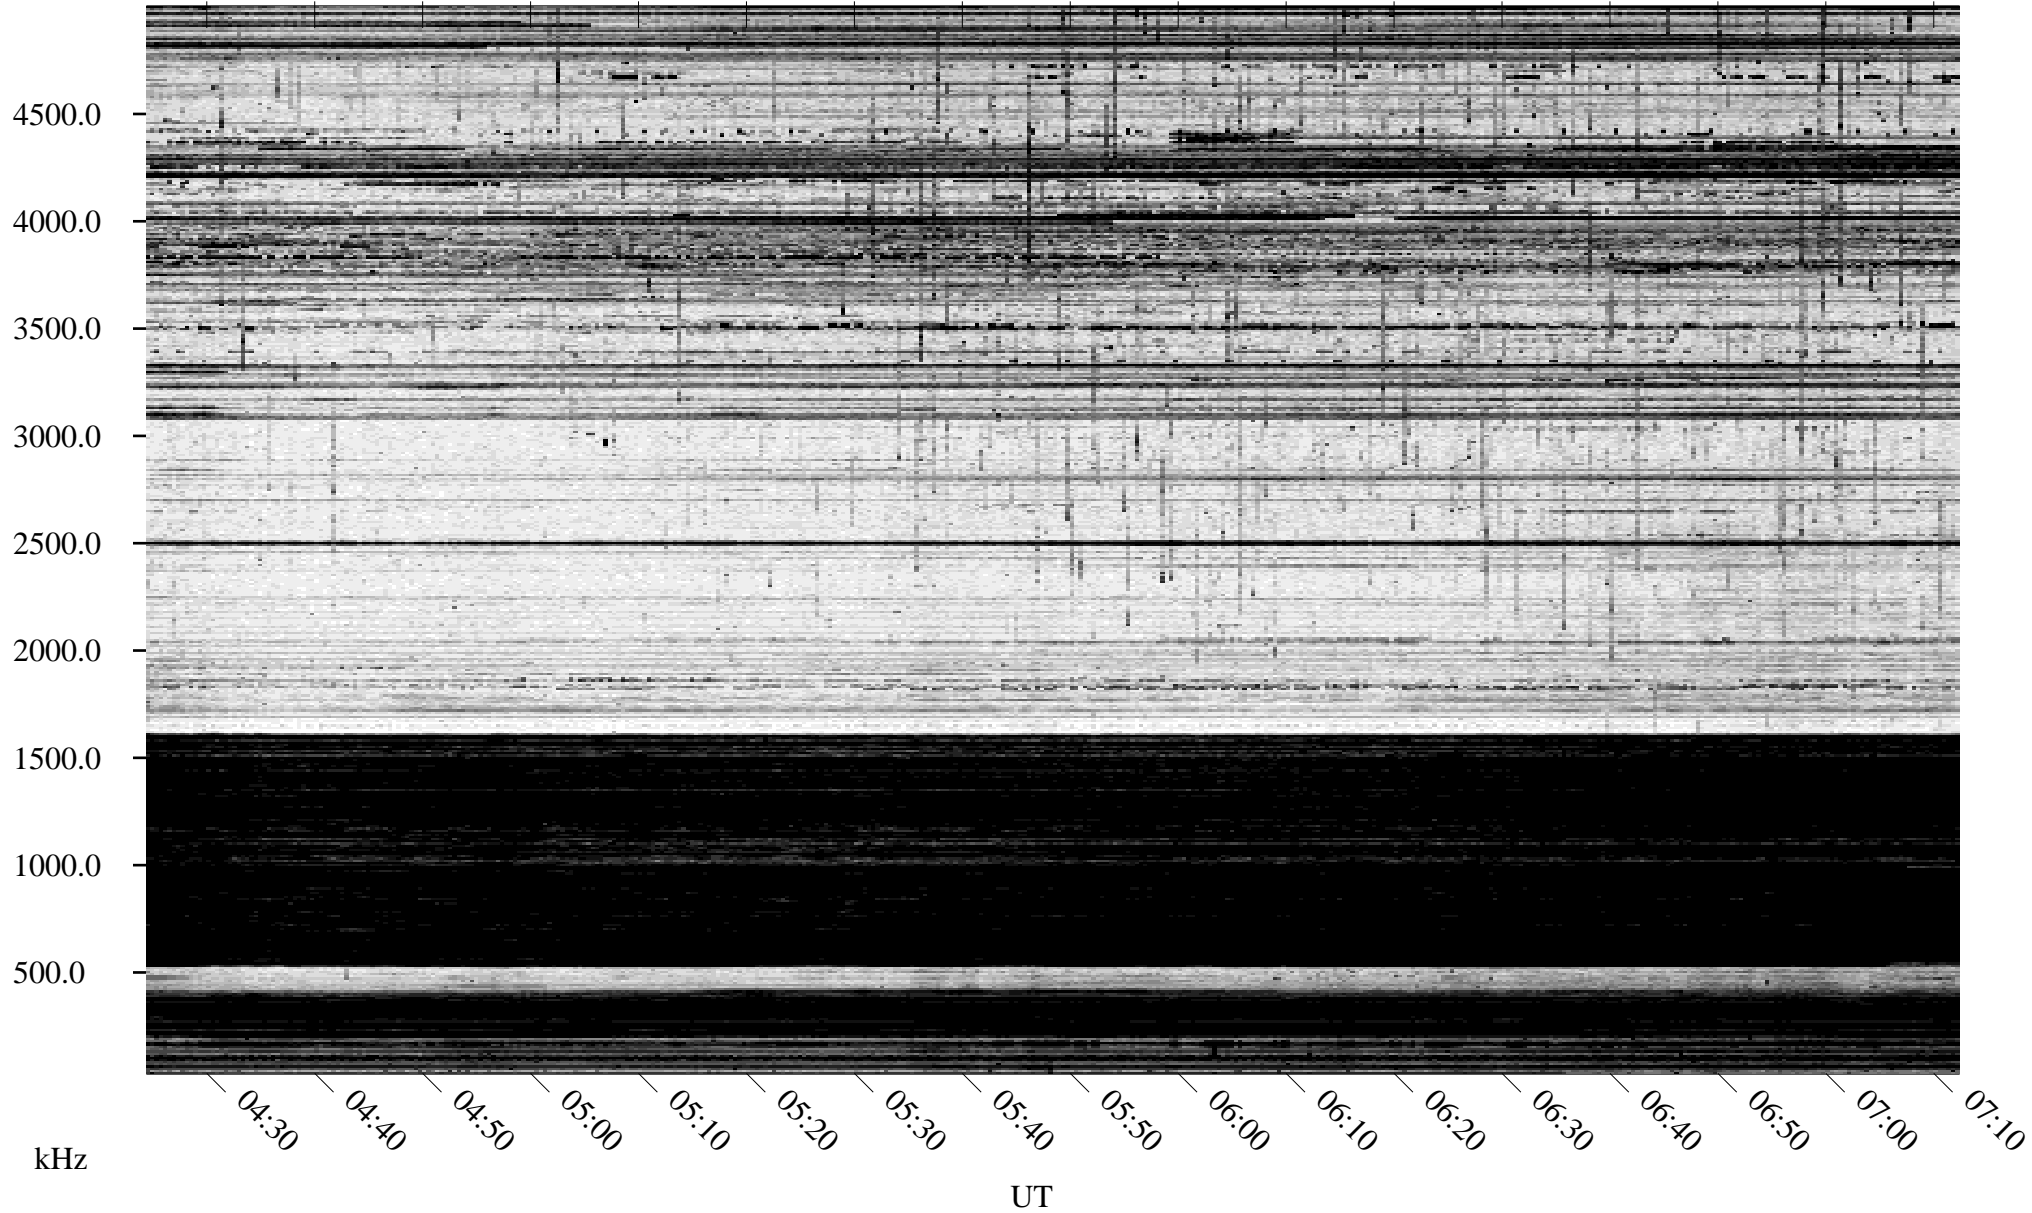

12/21/1994 Churchill, Manitoba

Linear Scale Black = 161 White = 15

ch943551.r00m max_12

Page 1

12/21/1994 Churchill, Manitoba

Linear Scale Black = 161 White = 15

ch943551.r00m max_12

Page 2

12/22/1994 Churchill, Manitoba

Linear Scale Black = 161 White = 15

ch943551.r00m max_12

Page 3

12/22/1994 Churchill, Manitoba

Linear Scale Black = 161 White = 15

ch943551.r00m max_12

Page 4

12/22/1994 Churchill, Manitoba

Linear Scale Black = 161 White = 15

ch943551.r00m max_12

Page 5

12/22/1994 Churchill, Manitoba

Linear Scale Black = 161 White = 15

ch943551.r00m max_12

Page 6

12/22/1994 Churchill, Manitoba

Linear Scale Black = 161 White = 15

ch943551.r00m max_12

Page 7

12/22/1994 Churchill, Manitoba

Linear Scale Black = 161 White = 15

ch943551.r00m max_12

Page 8