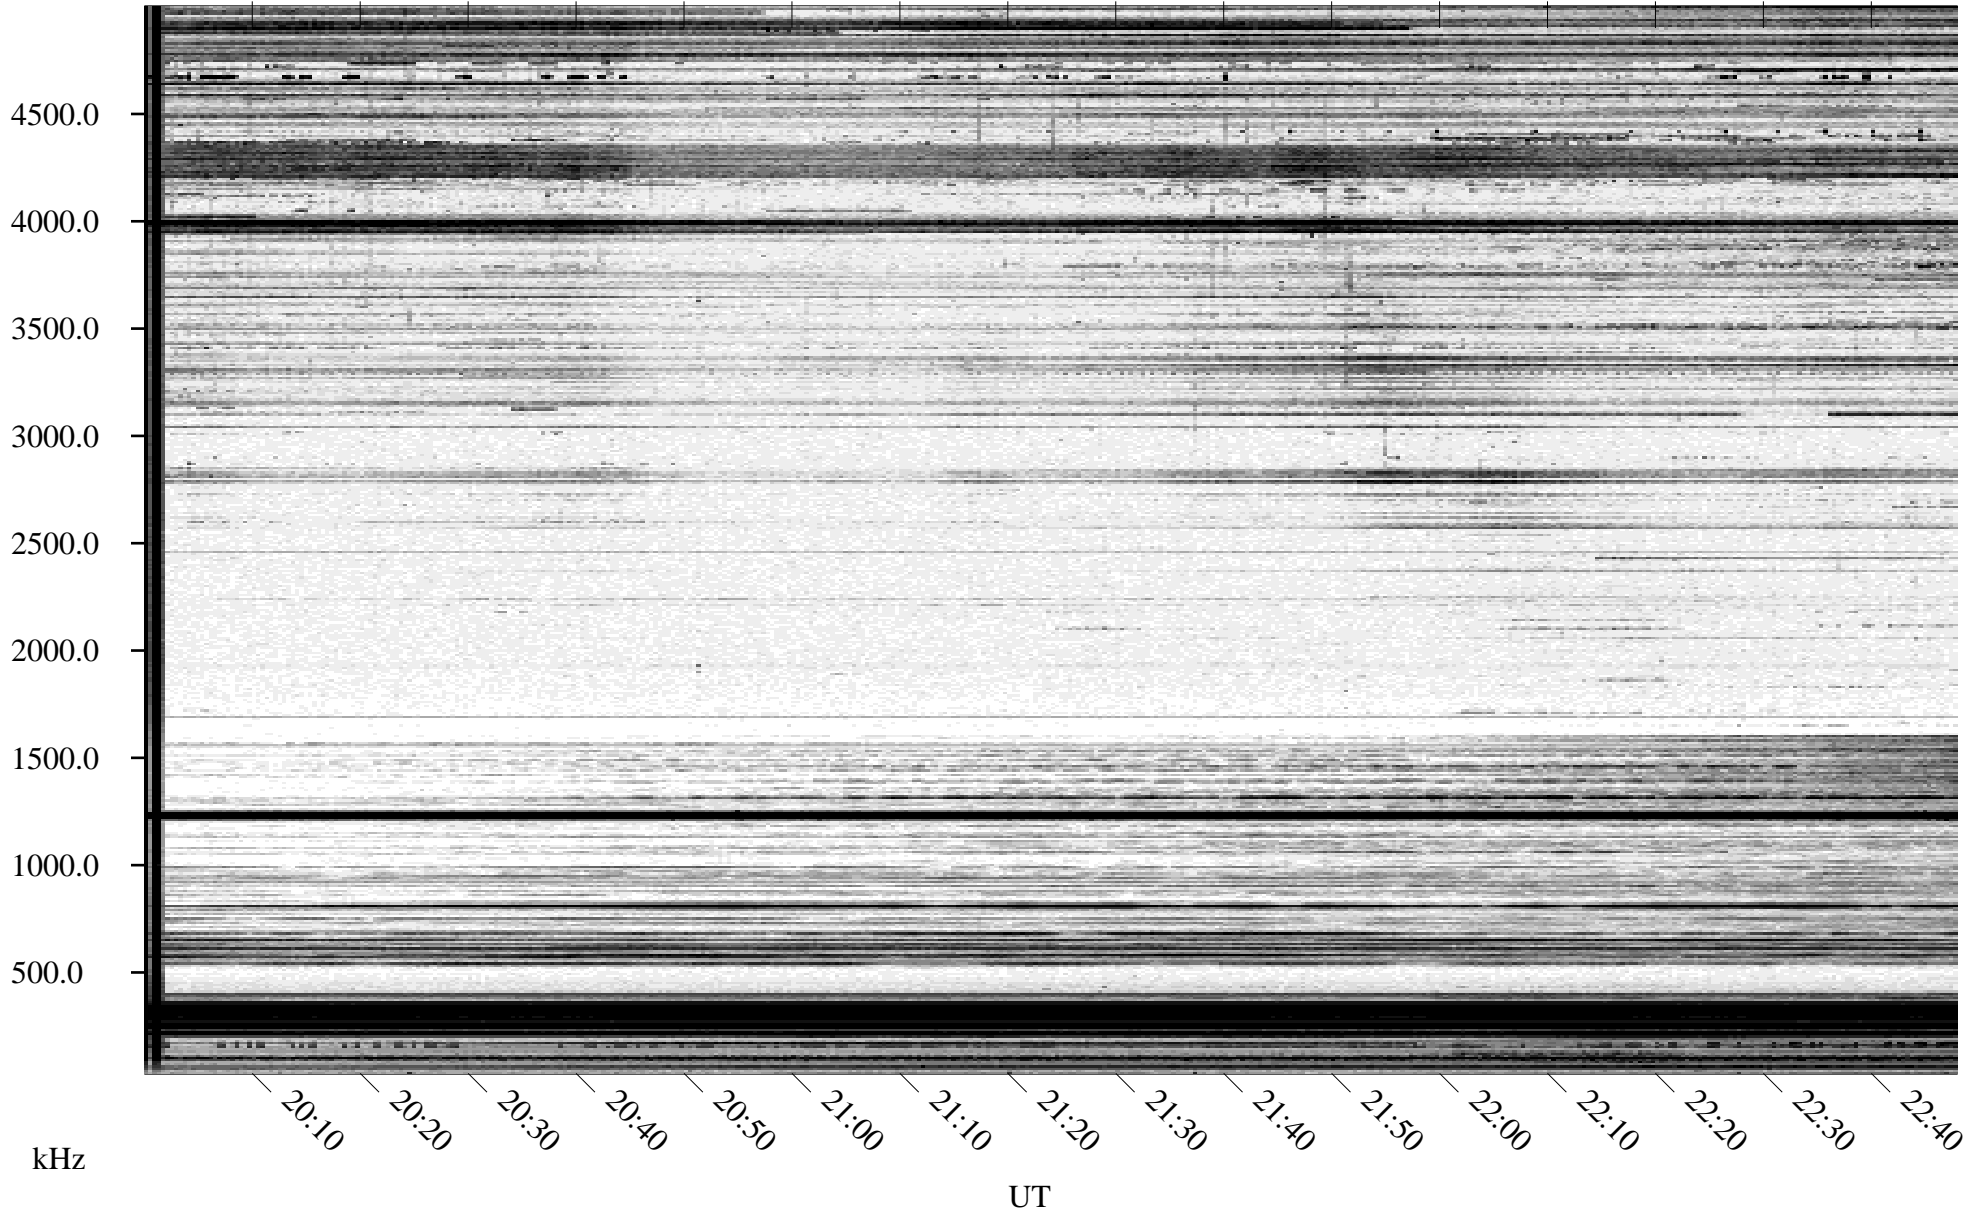

# 12/22/1994 Churchill, Manitoba

Linear Scale    Black = 161    White = 15

ch94356l.r00m max\_12

Page 1

# 12/22/1994 Churchill, Manitoba

Linear Scale    Black = 161    White = 15

ch94356l.r00m max\_12

Page 2

# 12/23/1994 Churchill, Manitoba

Linear Scale    Black = 161    White = 15

ch94356l.r00m max\_12

Page 3

# 12/23/1994 Churchill, Manitoba

Linear Scale    Black = 161    White = 15

ch94356l.r00m max\_12

Page 4