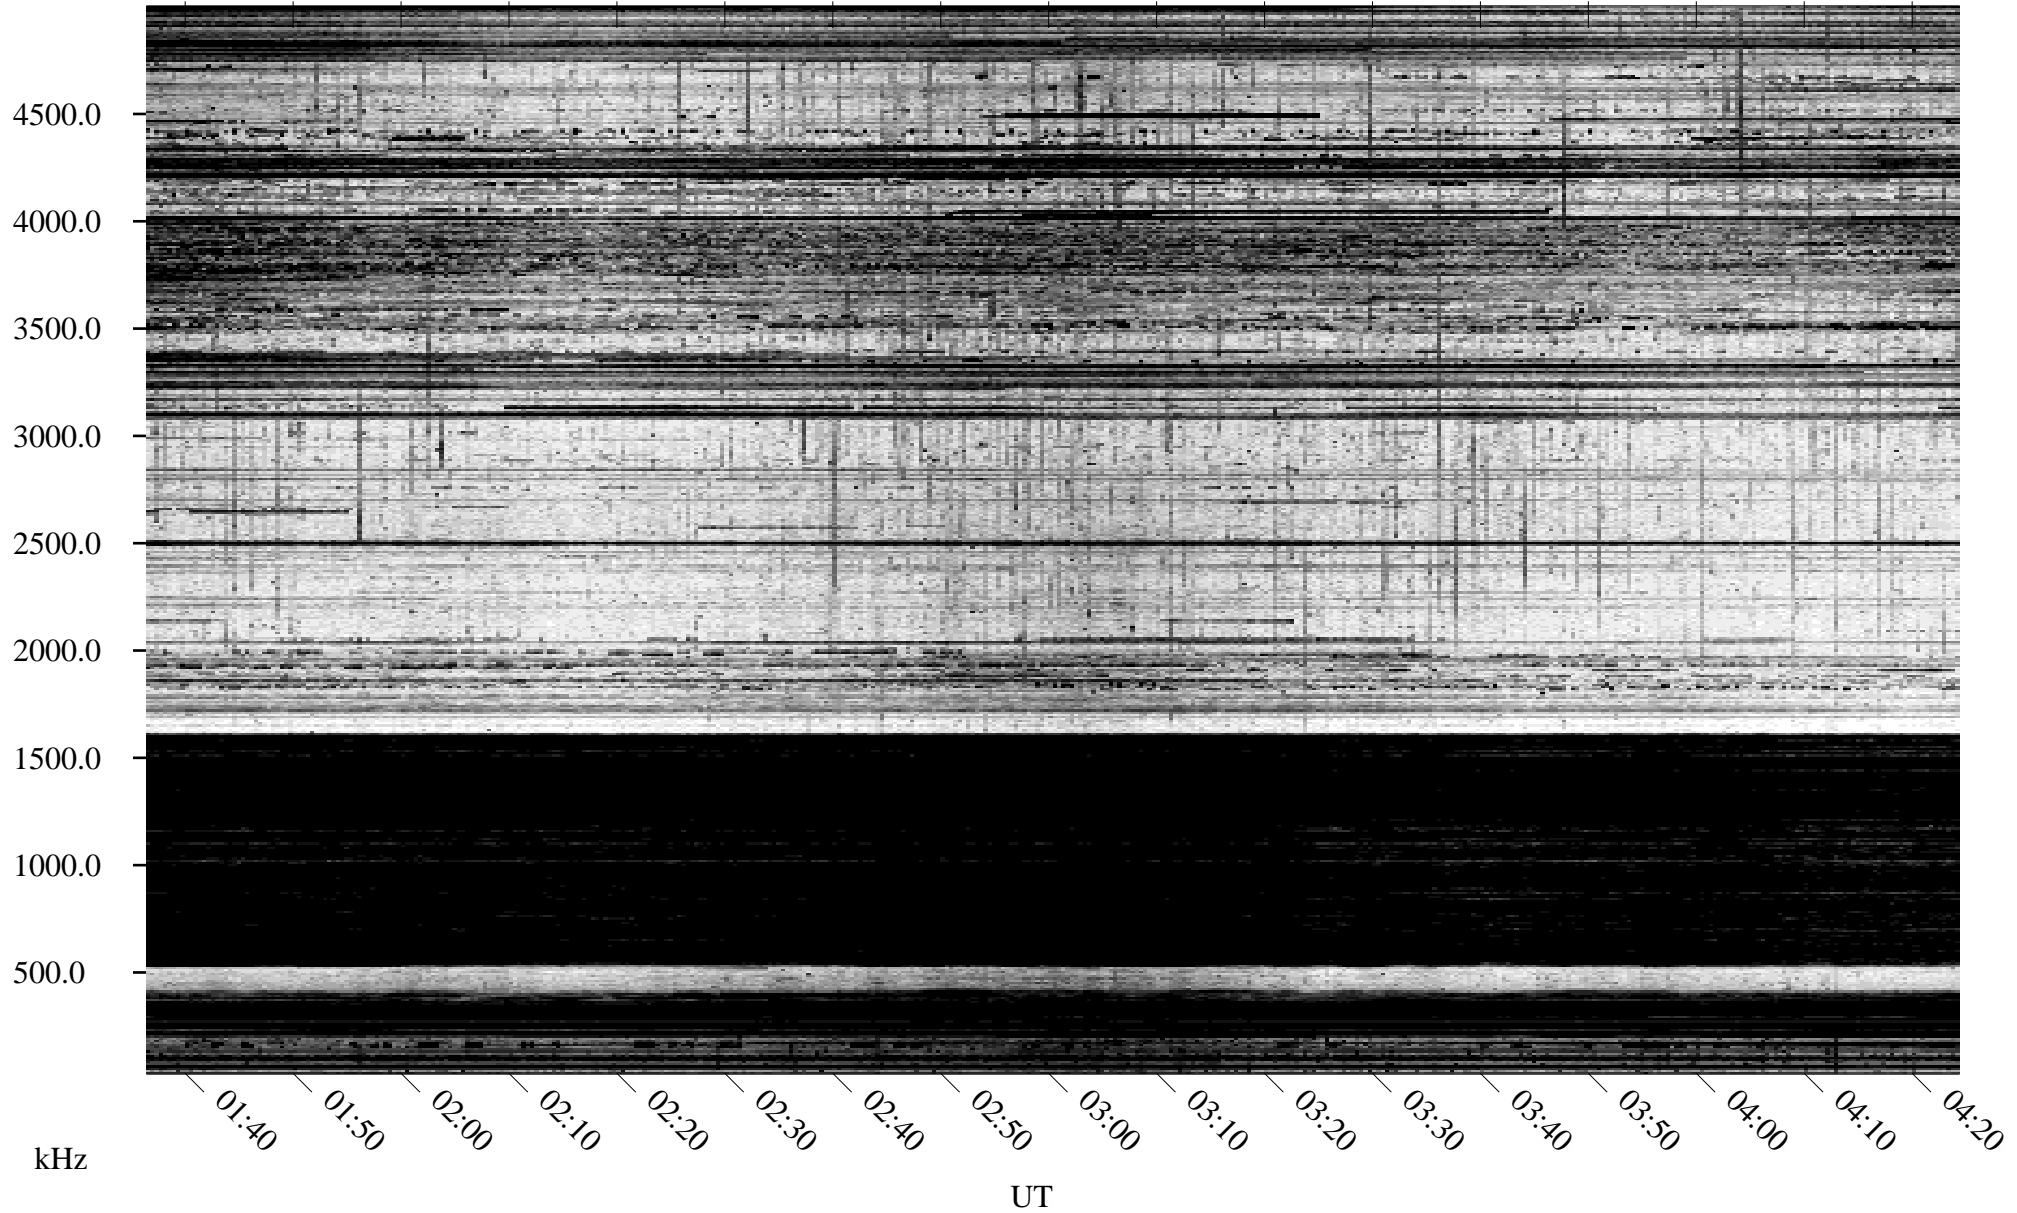

# 12/22/1994 Churchill, Manitoba

Linear Scale    Black = 161    White = 15

ch94356l.r00m max\_12

Page 1

# 12/22/1994 Churchill, Manitoba

Linear Scale    Black = 161    White = 15

ch94356l.r00m max\_12

Page 2

# 12/23/1994 Churchill, Manitoba

Linear Scale    Black = 161    White = 15

ch94356l.r00m max\_12

Page 3

# 12/23/1994 Churchill, Manitoba

Linear Scale    Black = 161    White = 15

ch94356l.r00m max\_12

Page 4