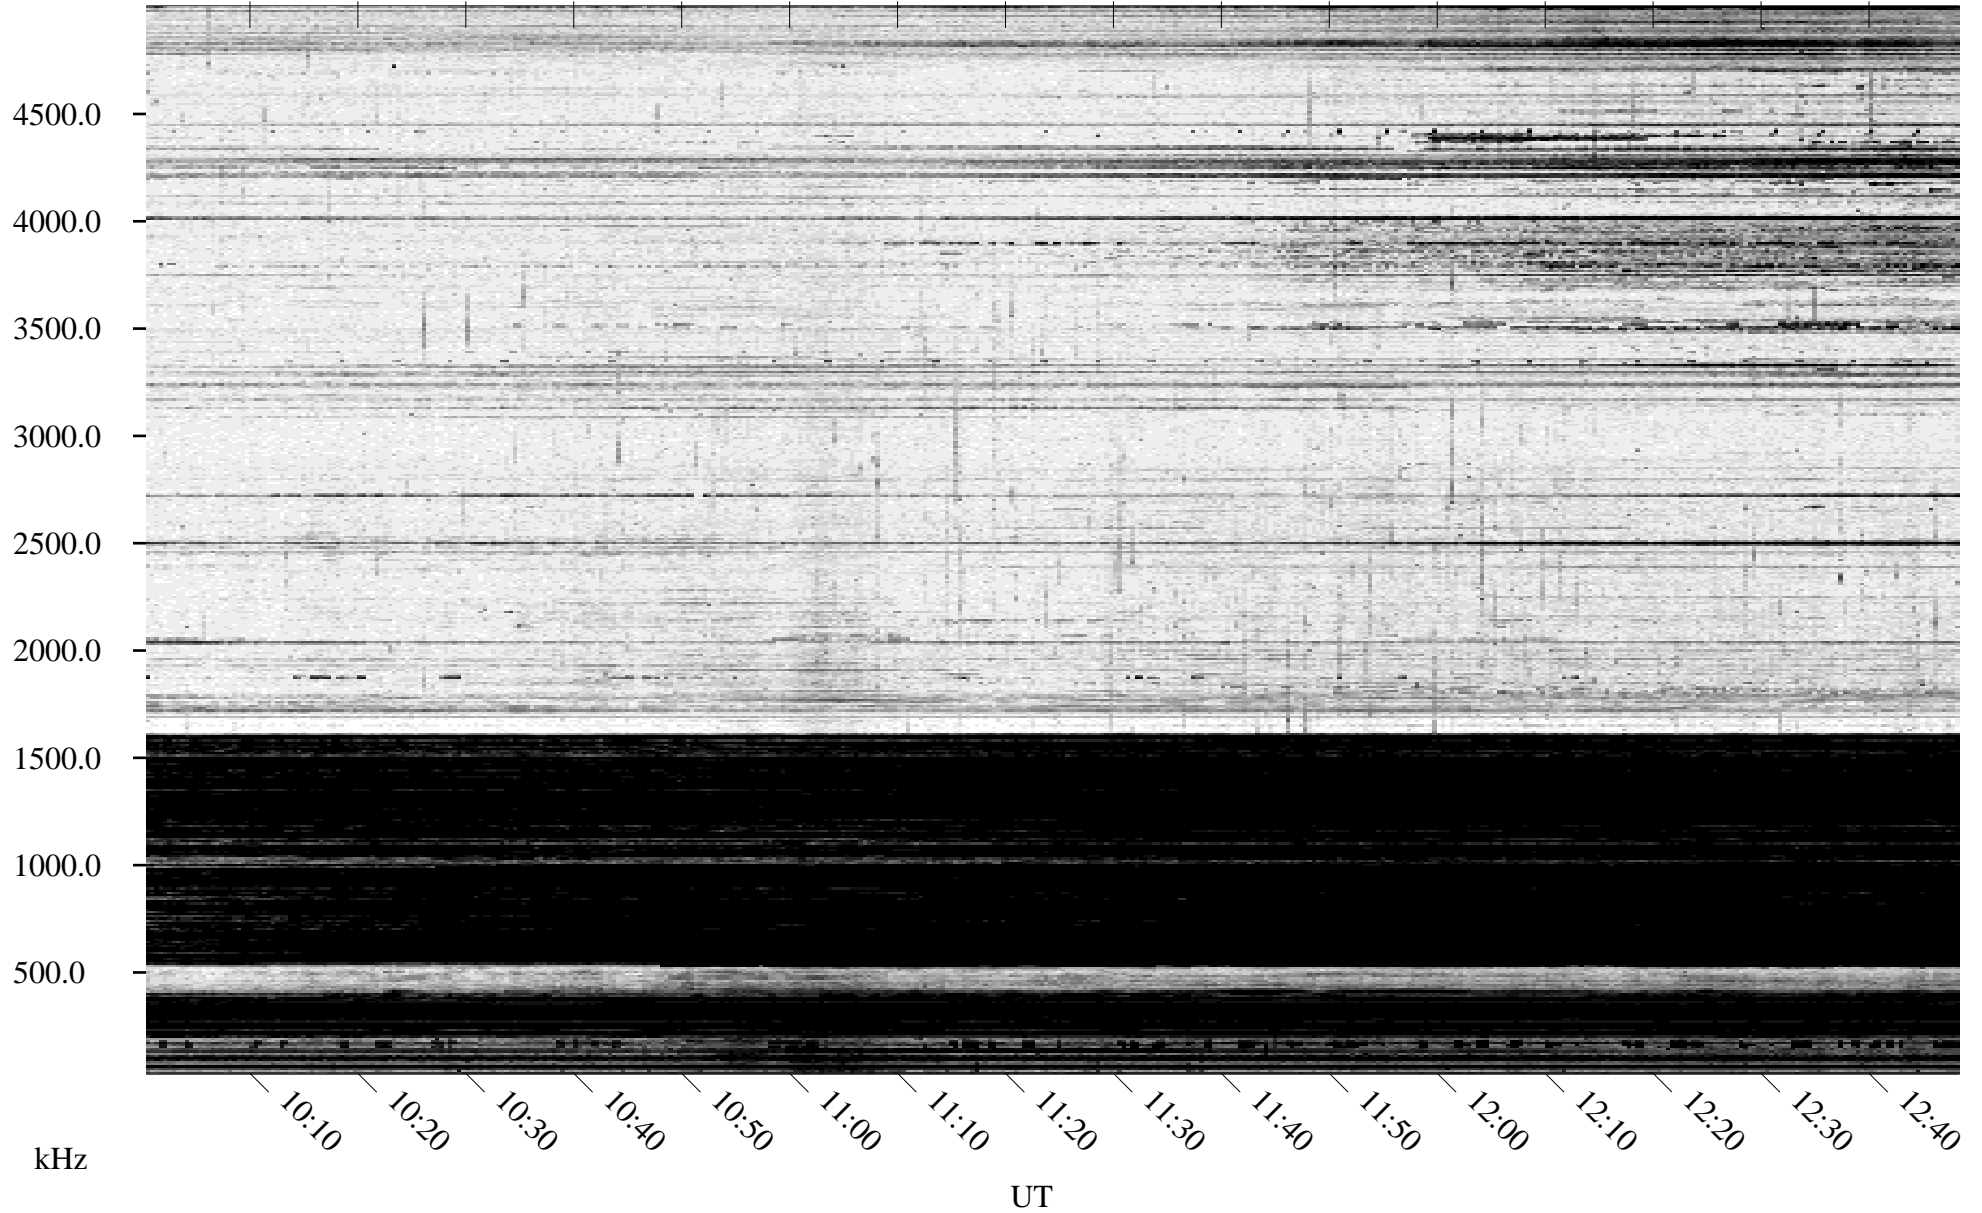

# 12/23/1994 Churchill, Manitoba

Linear Scale    Black = 161    White = 15

ch94356l.r00m max\_12

Page 5

# 12/23/1994 Churchill, Manitoba

Linear Scale    Black = 161    White = 15

ch94356l.r00m max\_12

Page 6