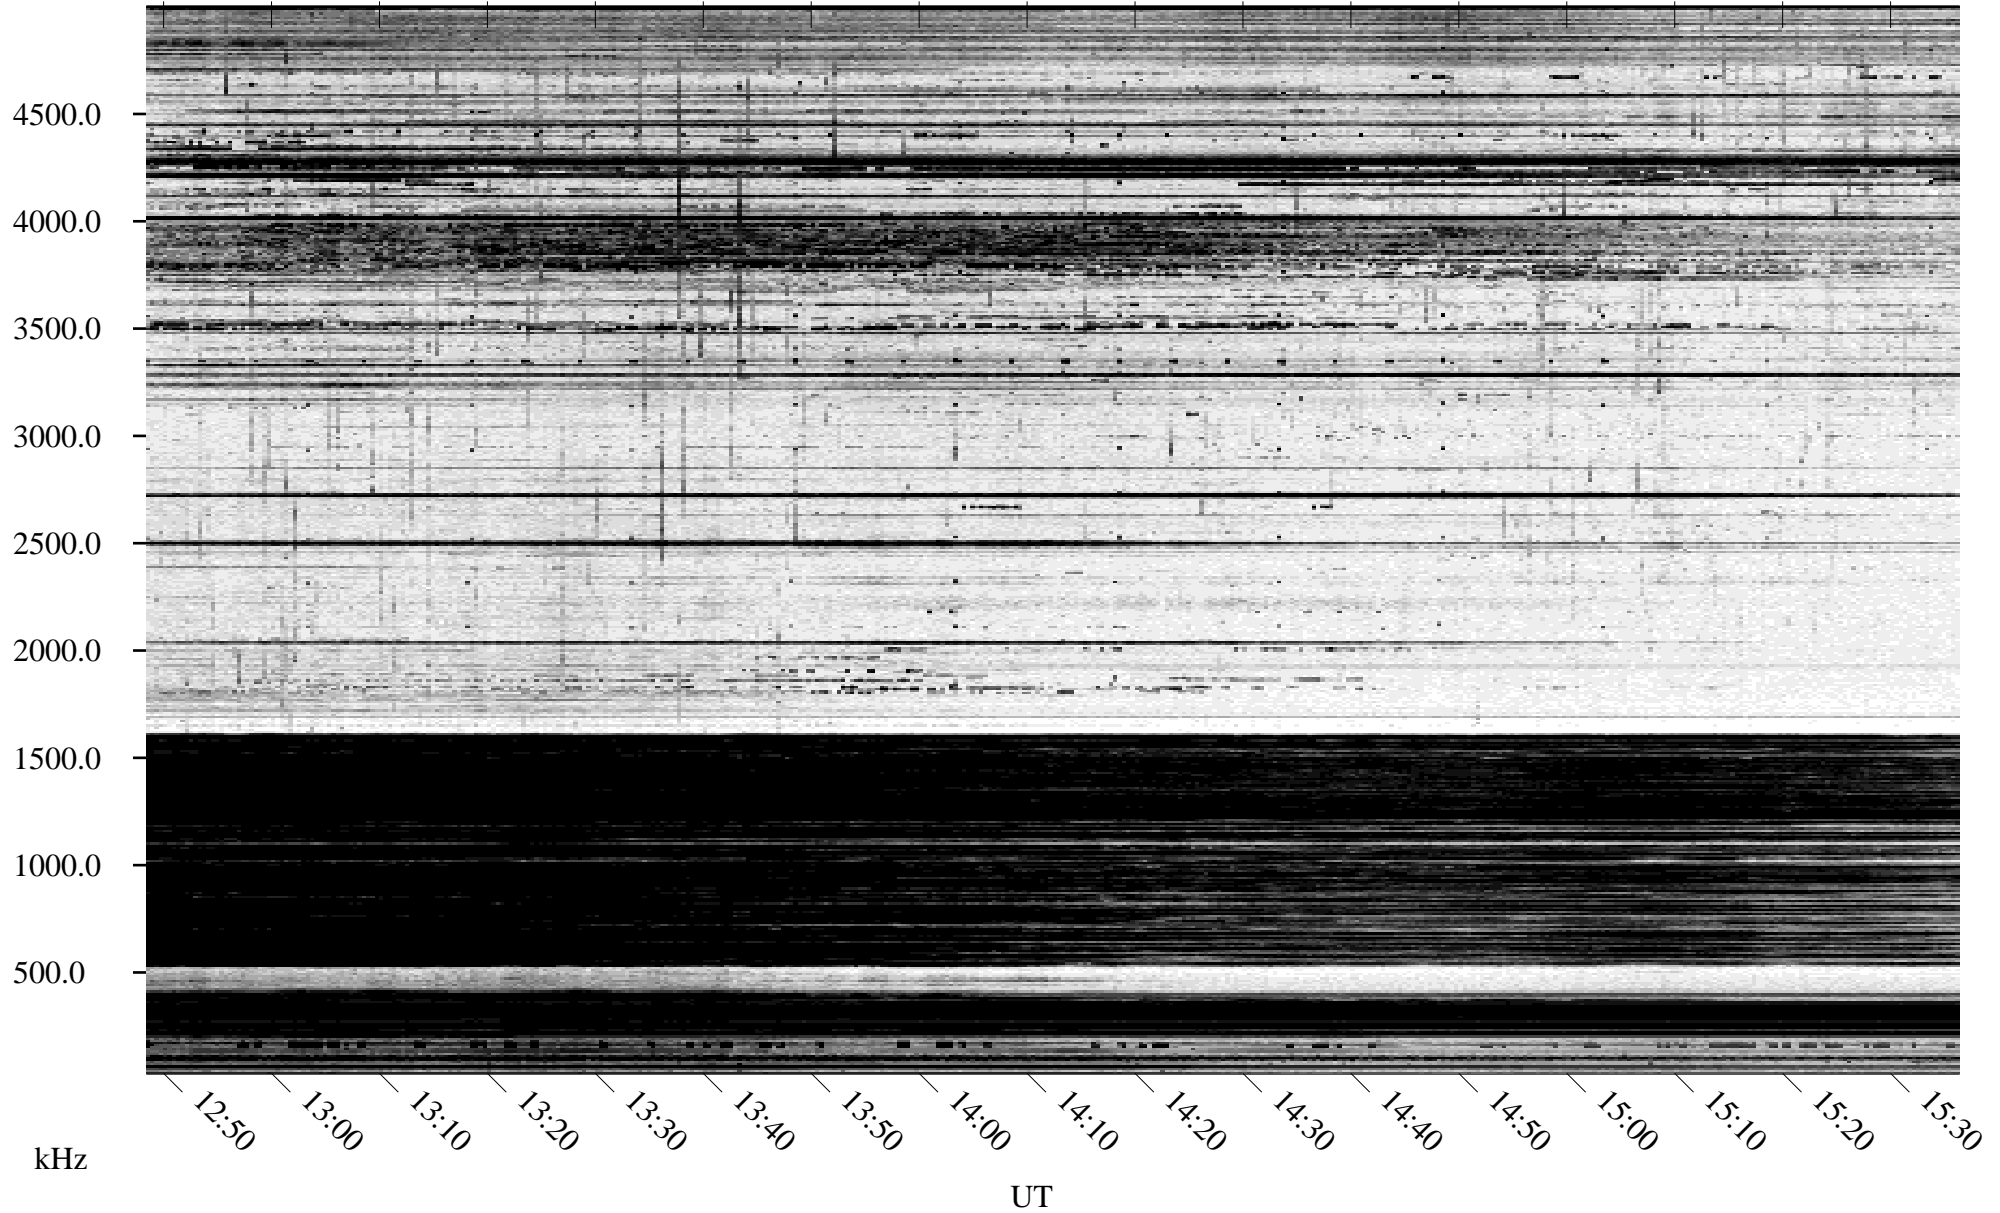

# 12/23/1994 Churchill, Manitoba

Linear Scale    Black = 161    White = 15

ch94356l.r00m max\_12

Page 6

# 12/23/1994 Churchill, Manitoba

Linear Scale    Black = 161    White = 15

ch94356l.r00m max\_12

Page 7