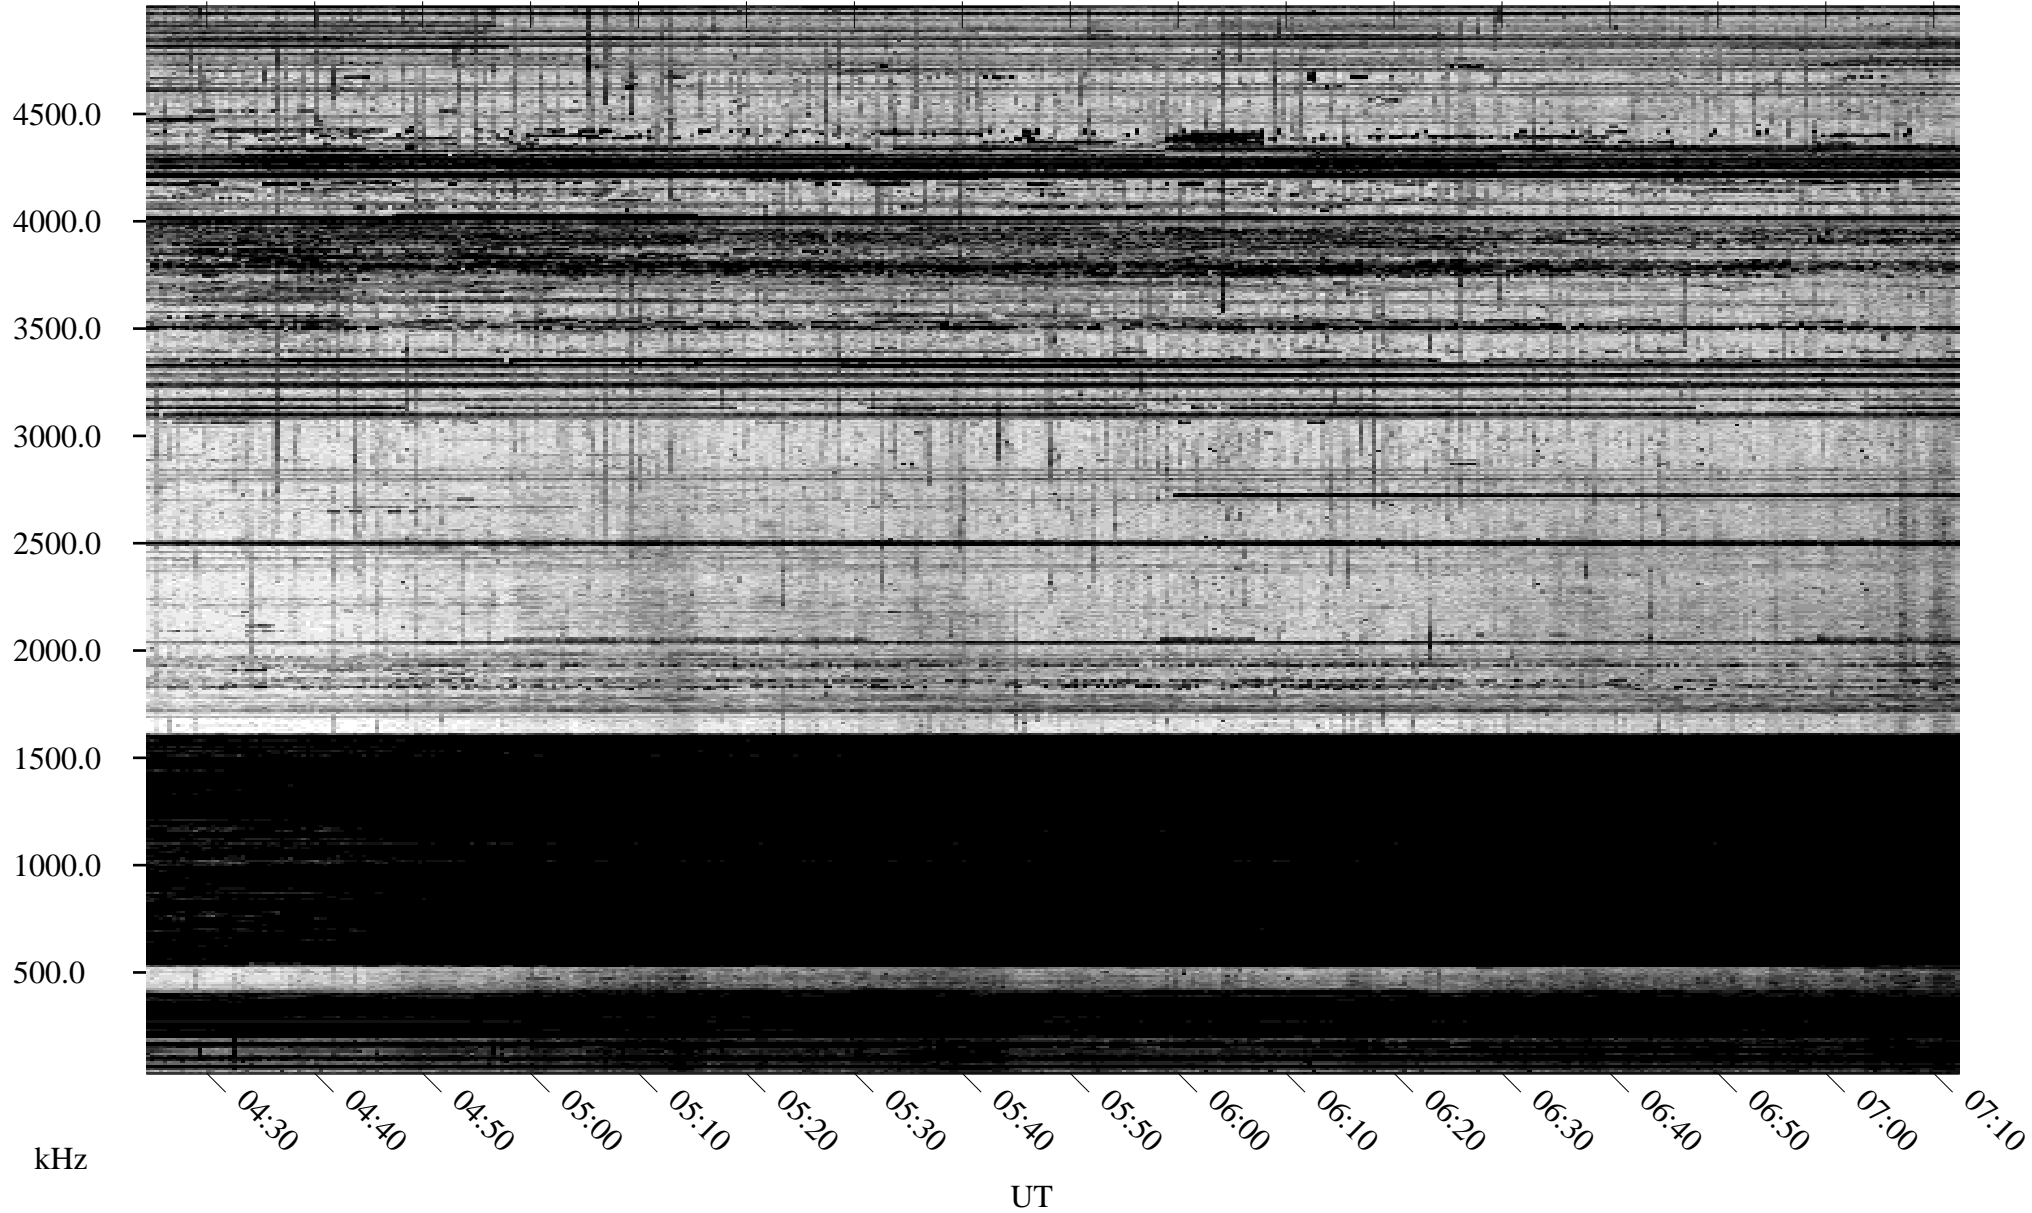

# 12/22/1994 Churchill, Manitoba

Linear Scale    Black = 161    White = 15

ch94356l.r00m max\_12

Page 1

# 12/22/1994 Churchill, Manitoba

Linear Scale    Black = 161    White = 15

ch94356l.r00m max\_12

Page 2

# 12/23/1994 Churchill, Manitoba

Linear Scale    Black = 161    White = 15

ch94356l.r00m max\_12

Page 3

# 12/23/1994 Churchill, Manitoba

Linear Scale    Black = 161    White = 15

ch94356l.r00m max\_12

Page 4