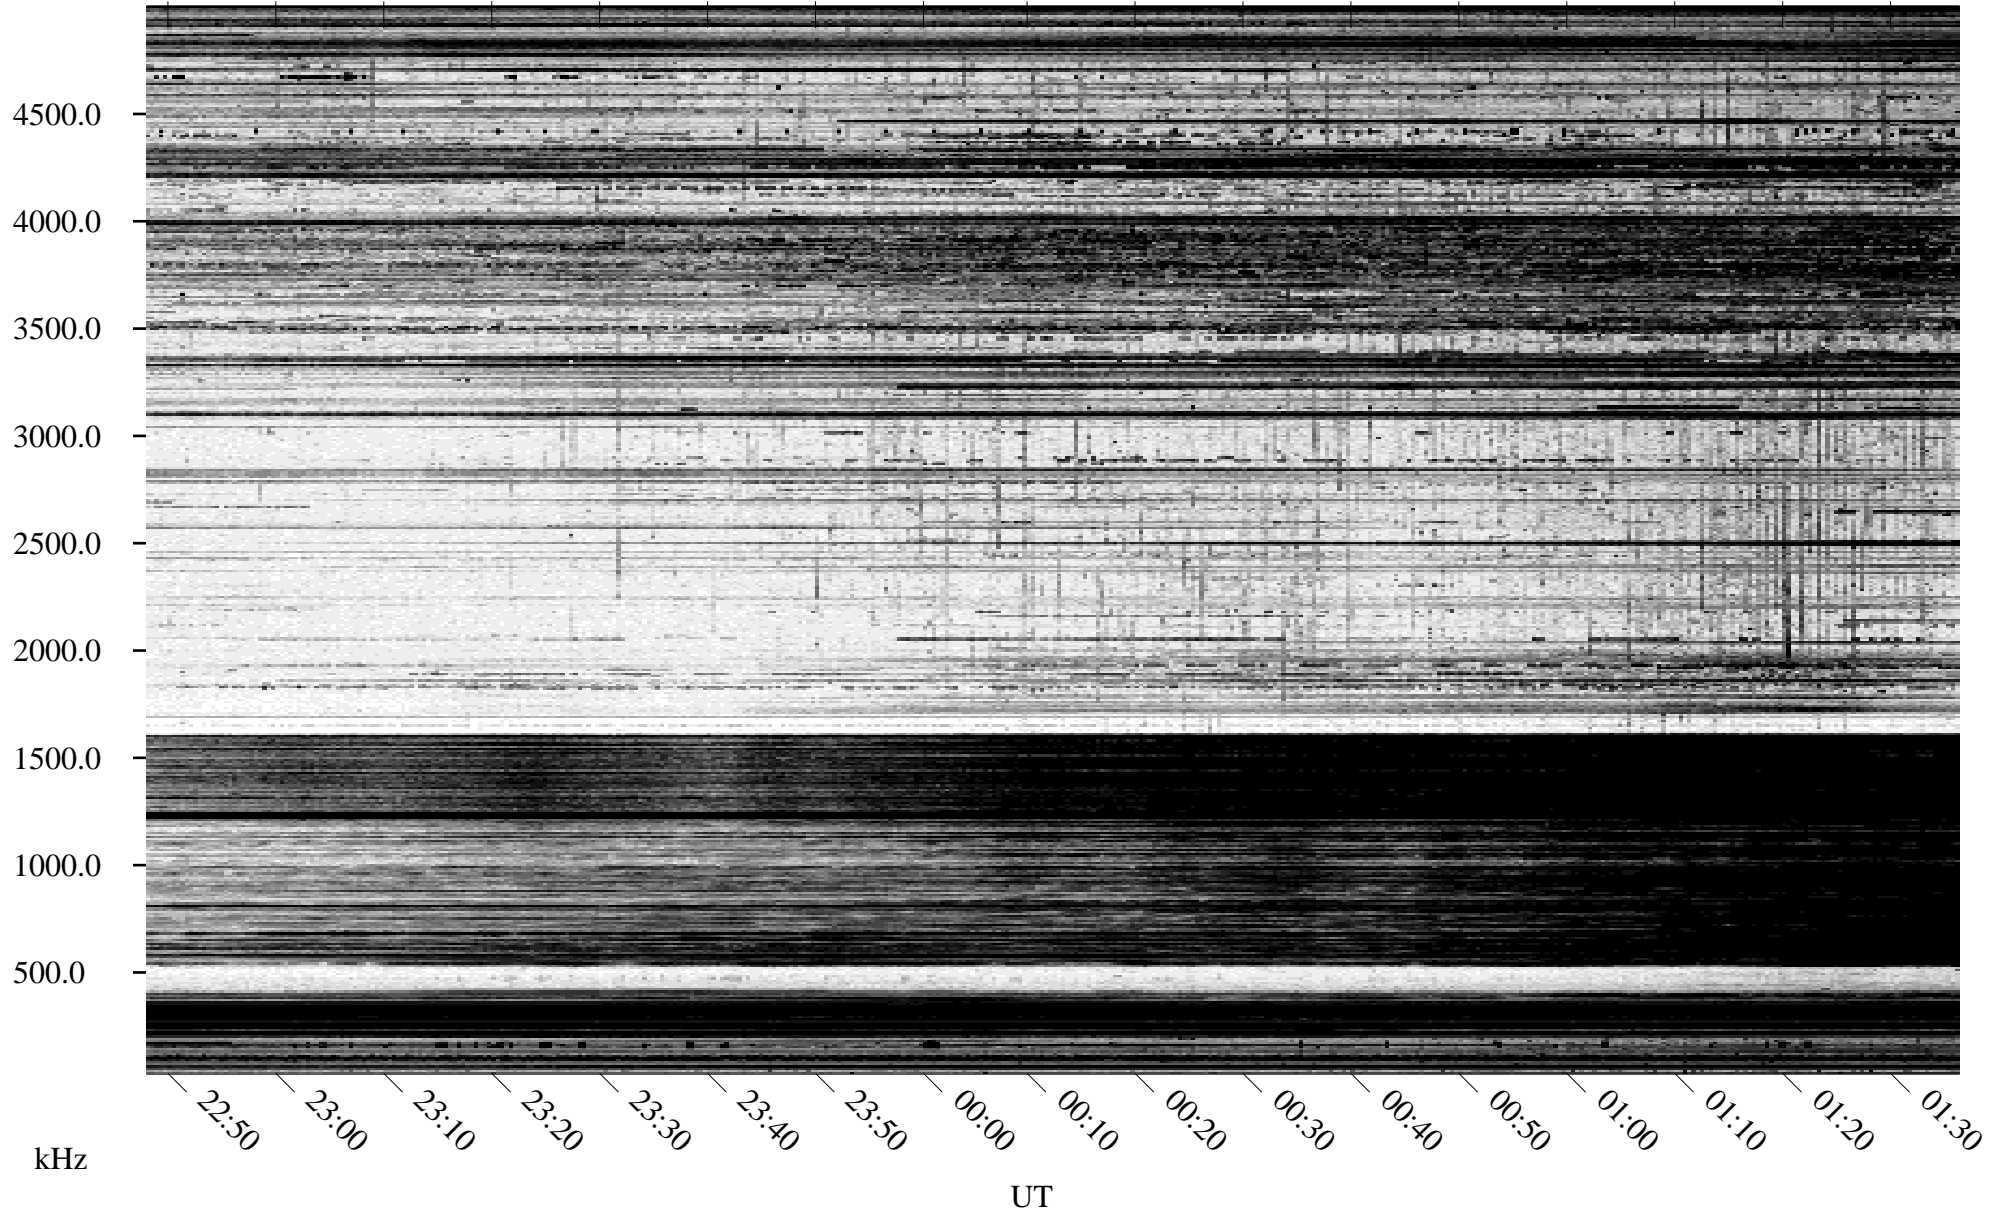

# 12/22/1994 Churchill, Manitoba

Linear Scale    Black = 161    White = 15

ch94356l.r00m max\_12

Page 1

# 12/22/1994 Churchill, Manitoba

Linear Scale    Black = 161    White = 15

ch94356l.r00m max\_12

Page 2

# 12/23/1994 Churchill, Manitoba

Linear Scale    Black = 161    White = 15

ch94356l.r00m max\_12

Page 3

# 12/23/1994 Churchill, Manitoba

Linear Scale    Black = 161    White = 15

ch94356l.r00m max\_12

Page 4