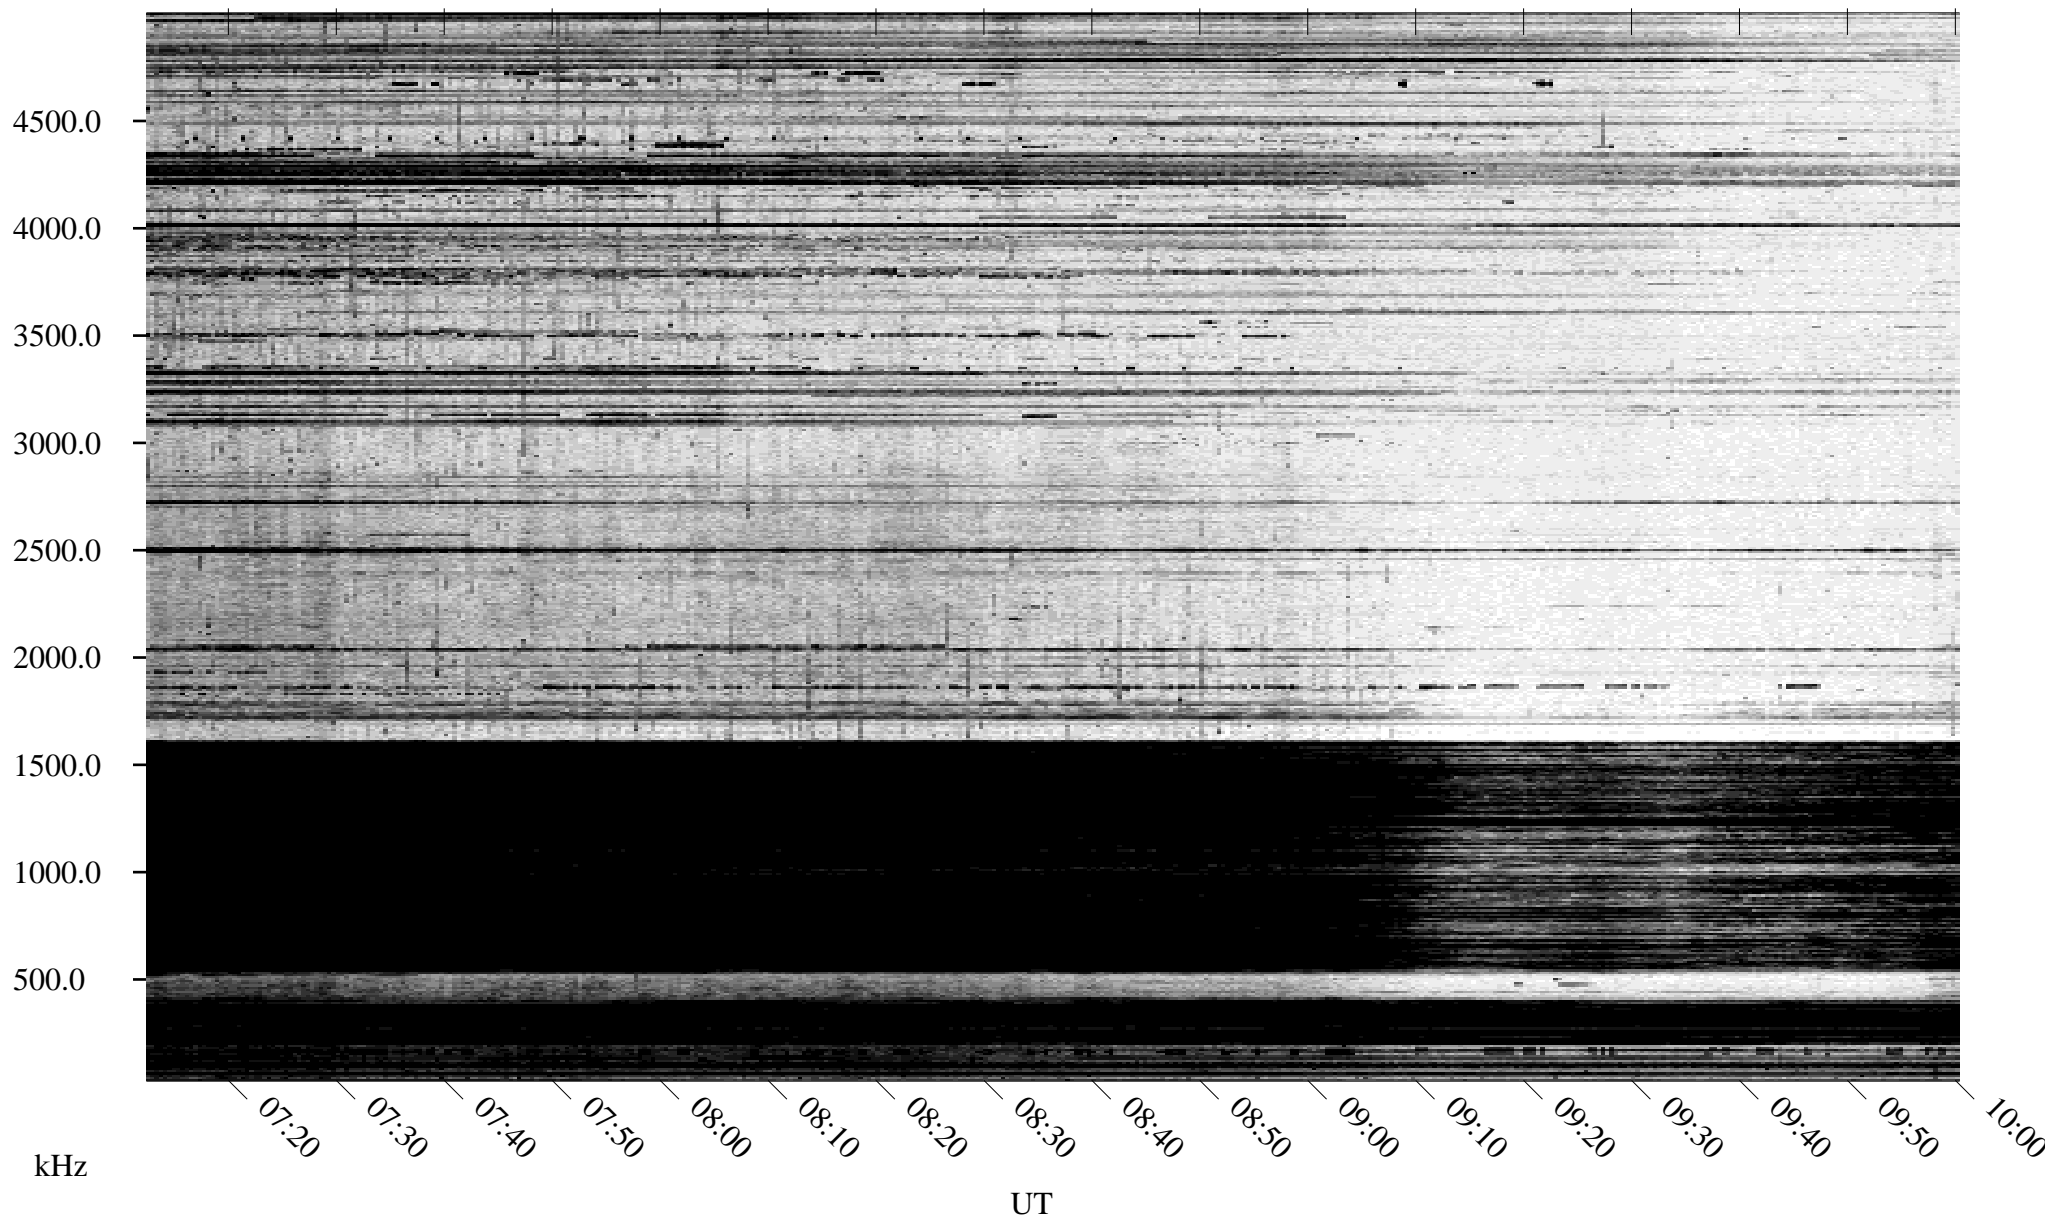

# 12/23/1994 Churchill, Manitoba

Linear Scale    Black = 161    White = 15

ch94356l.r00m max\_12

Page 4

# 12/23/1994 Churchill, Manitoba

Linear Scale    Black = 161    White = 15

ch94356l.r00m max\_12

Page 5