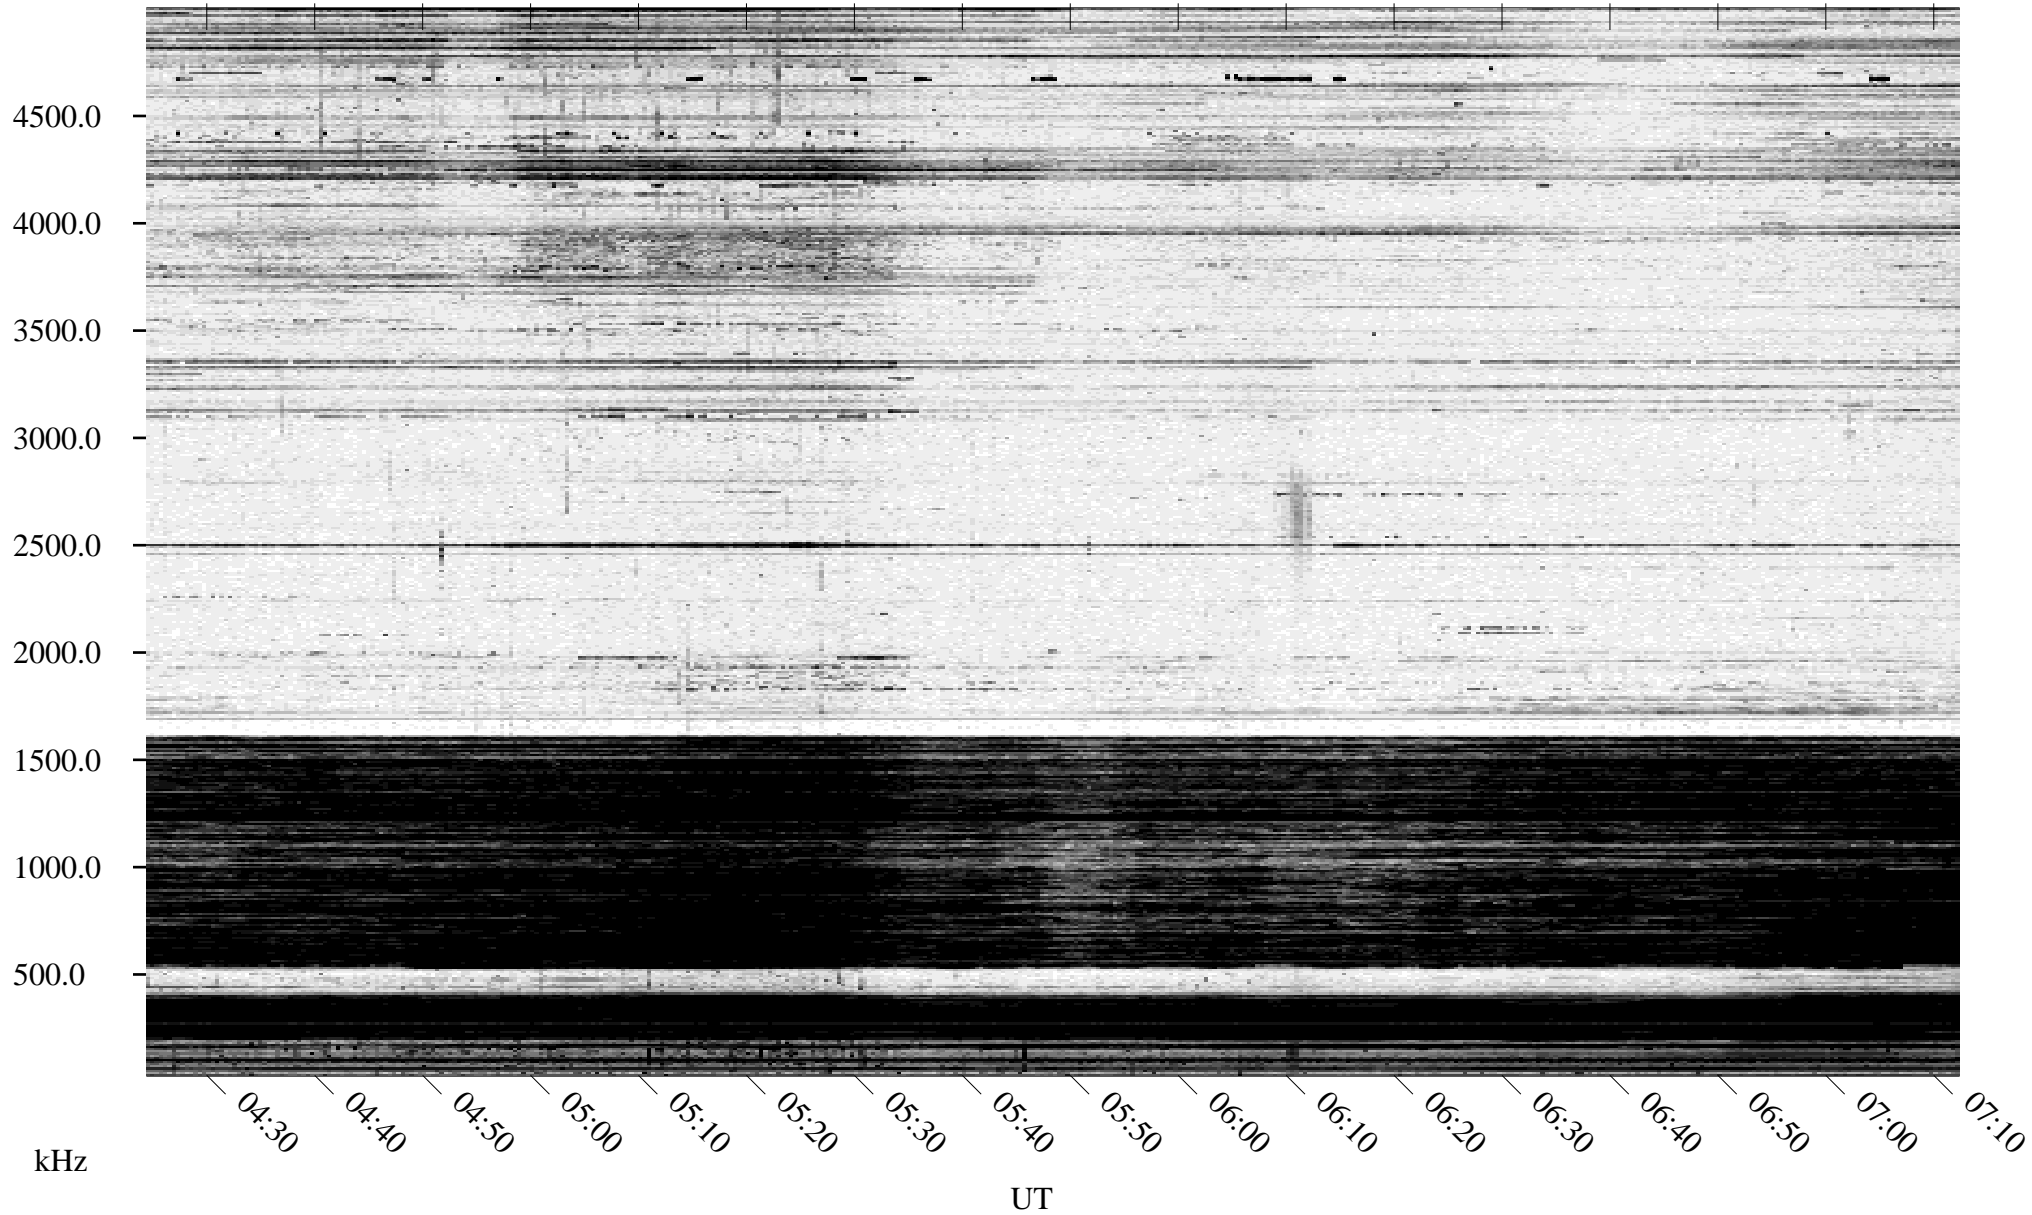

12/23/1994 Churchill, Manitoba

Linear Scale Black = 161 White = 15

ch94357l.r00m max_12

Page 1

12/23/1994 Churchill, Manitoba

Linear Scale Black = 161 White = 15

ch94357l.r00m max_12

Page 2

12/24/1994 Churchill, Manitoba

Linear Scale Black = 161 White = 15

ch94357l.r00m max_12

Page 3

12/24/1994 Churchill, Manitoba

Linear Scale Black = 161 White = 15

ch94357l.r00m max_12

Page 4

12/24/1994 Churchill, Manitoba

Linear Scale Black = 161 White = 15

ch94357l.r00m max_12

Page 5

12/24/1994 Churchill, Manitoba

Linear Scale Black = 161 White = 15

ch94357l.r00m max_12

12/24/1994 Churchill, Manitoba

Linear Scale Black = 161 White = 15

ch94357l.r00m max_12

Page 7

12/24/1994 Churchill, Manitoba

Linear Scale Black = 161 White = 15

ch94357l.r00m max_12