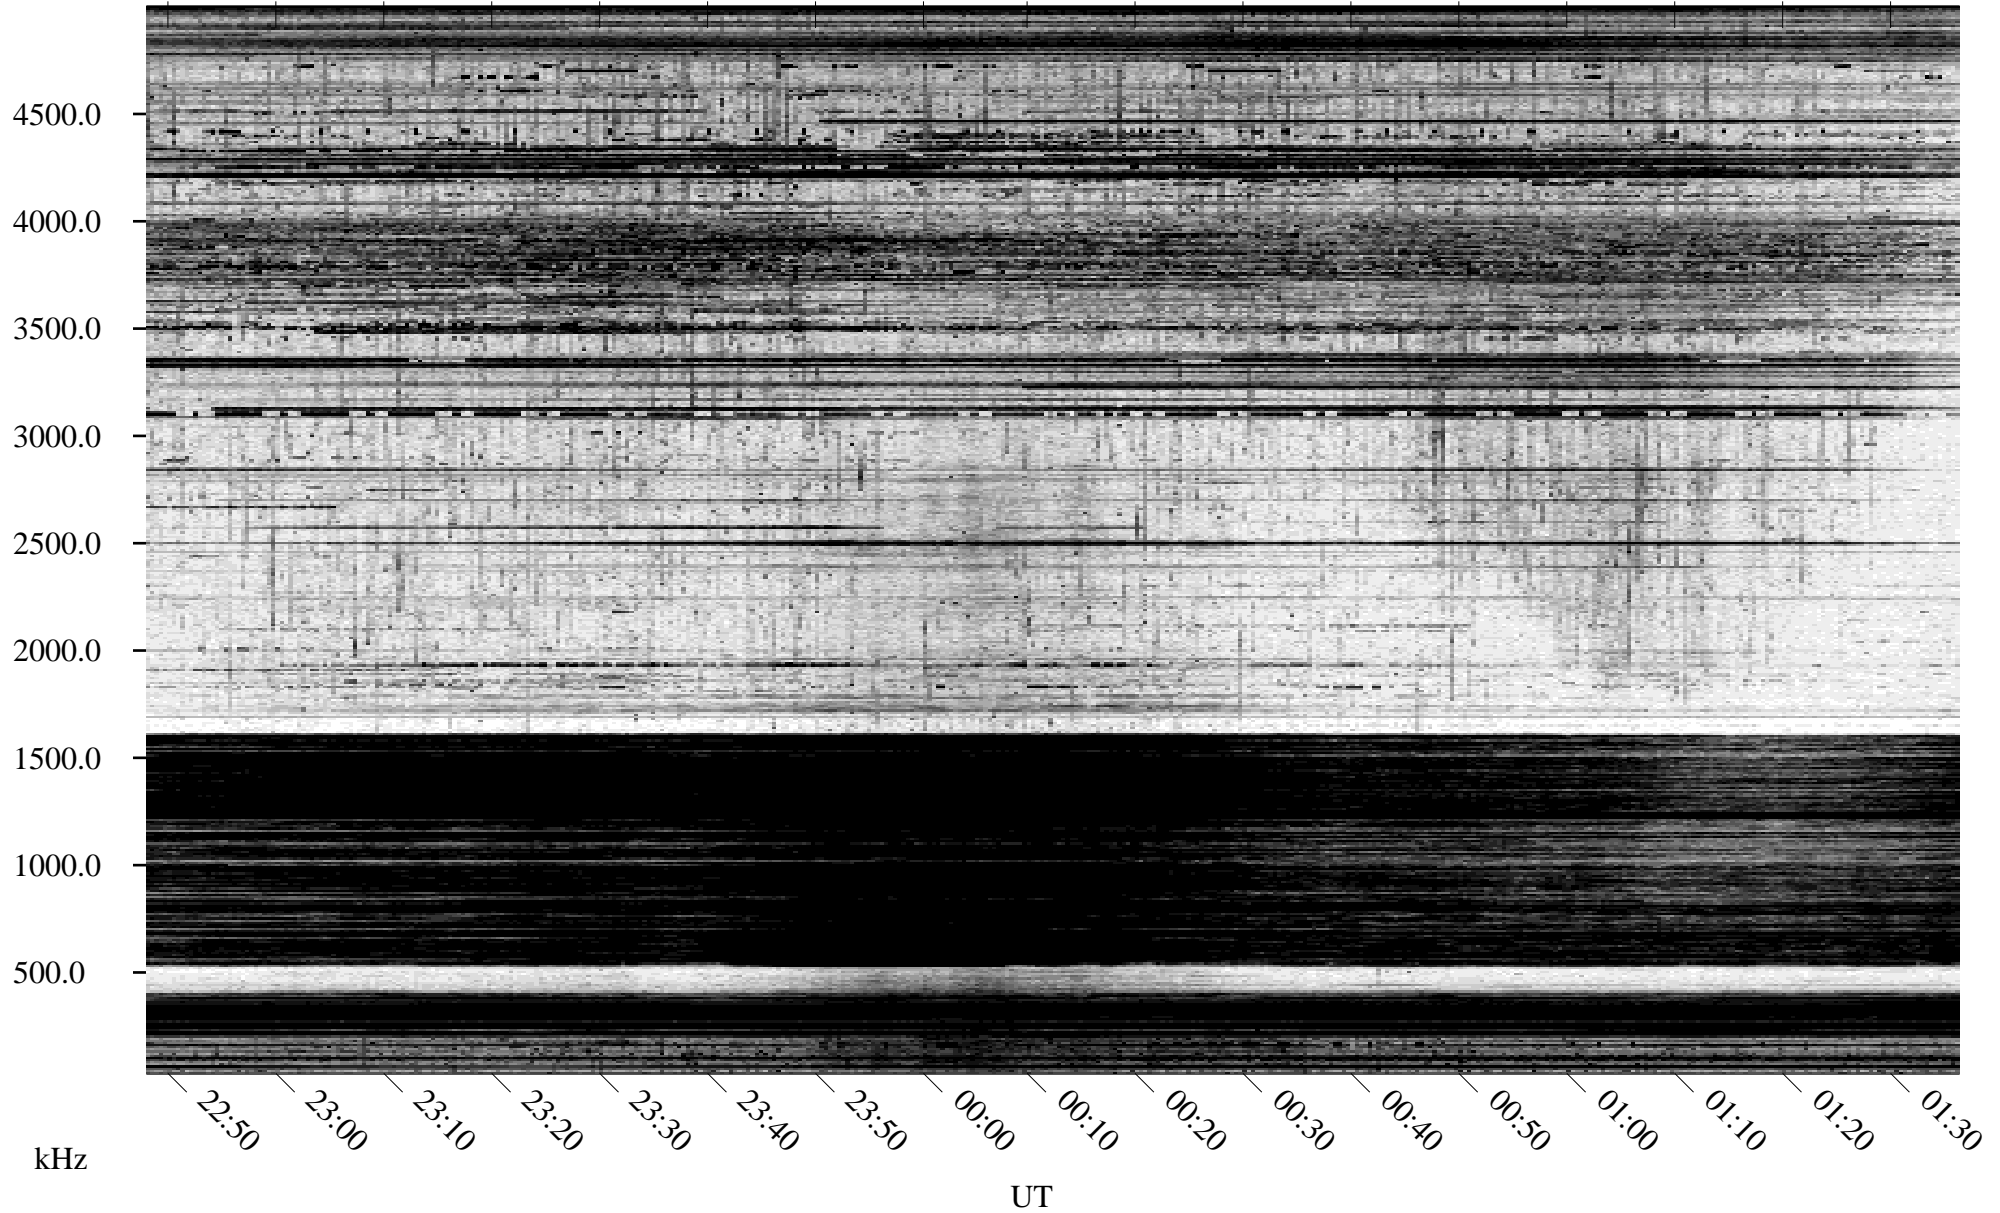

12/23/1994 Churchill, Manitoba

Linear Scale Black = 161 White = 15

ch94357l.r00m max_12

Page 1

12/23/1994 Churchill, Manitoba

Linear Scale Black = 161 White = 15

ch94357l.r00m max_12

Page 2

12/24/1994 Churchill, Manitoba

Linear Scale Black = 161 White = 15

ch94357l.r00m max_12

Page 3

12/24/1994 Churchill, Manitoba

Linear Scale Black = 161 White = 15

ch94357l.r00m max_12

Page 4

12/24/1994 Churchill, Manitoba

Linear Scale Black = 161 White = 15

ch94357l.r00m max_12

Page 5

12/24/1994 Churchill, Manitoba

Linear Scale Black = 161 White = 15

ch94357l.r00m max_12

12/24/1994 Churchill, Manitoba

Linear Scale Black = 161 White = 15

ch94357l.r00m max_12

Page 7

12/24/1994 Churchill, Manitoba

Linear Scale Black = 161 White = 15

ch94357l.r00m max_12