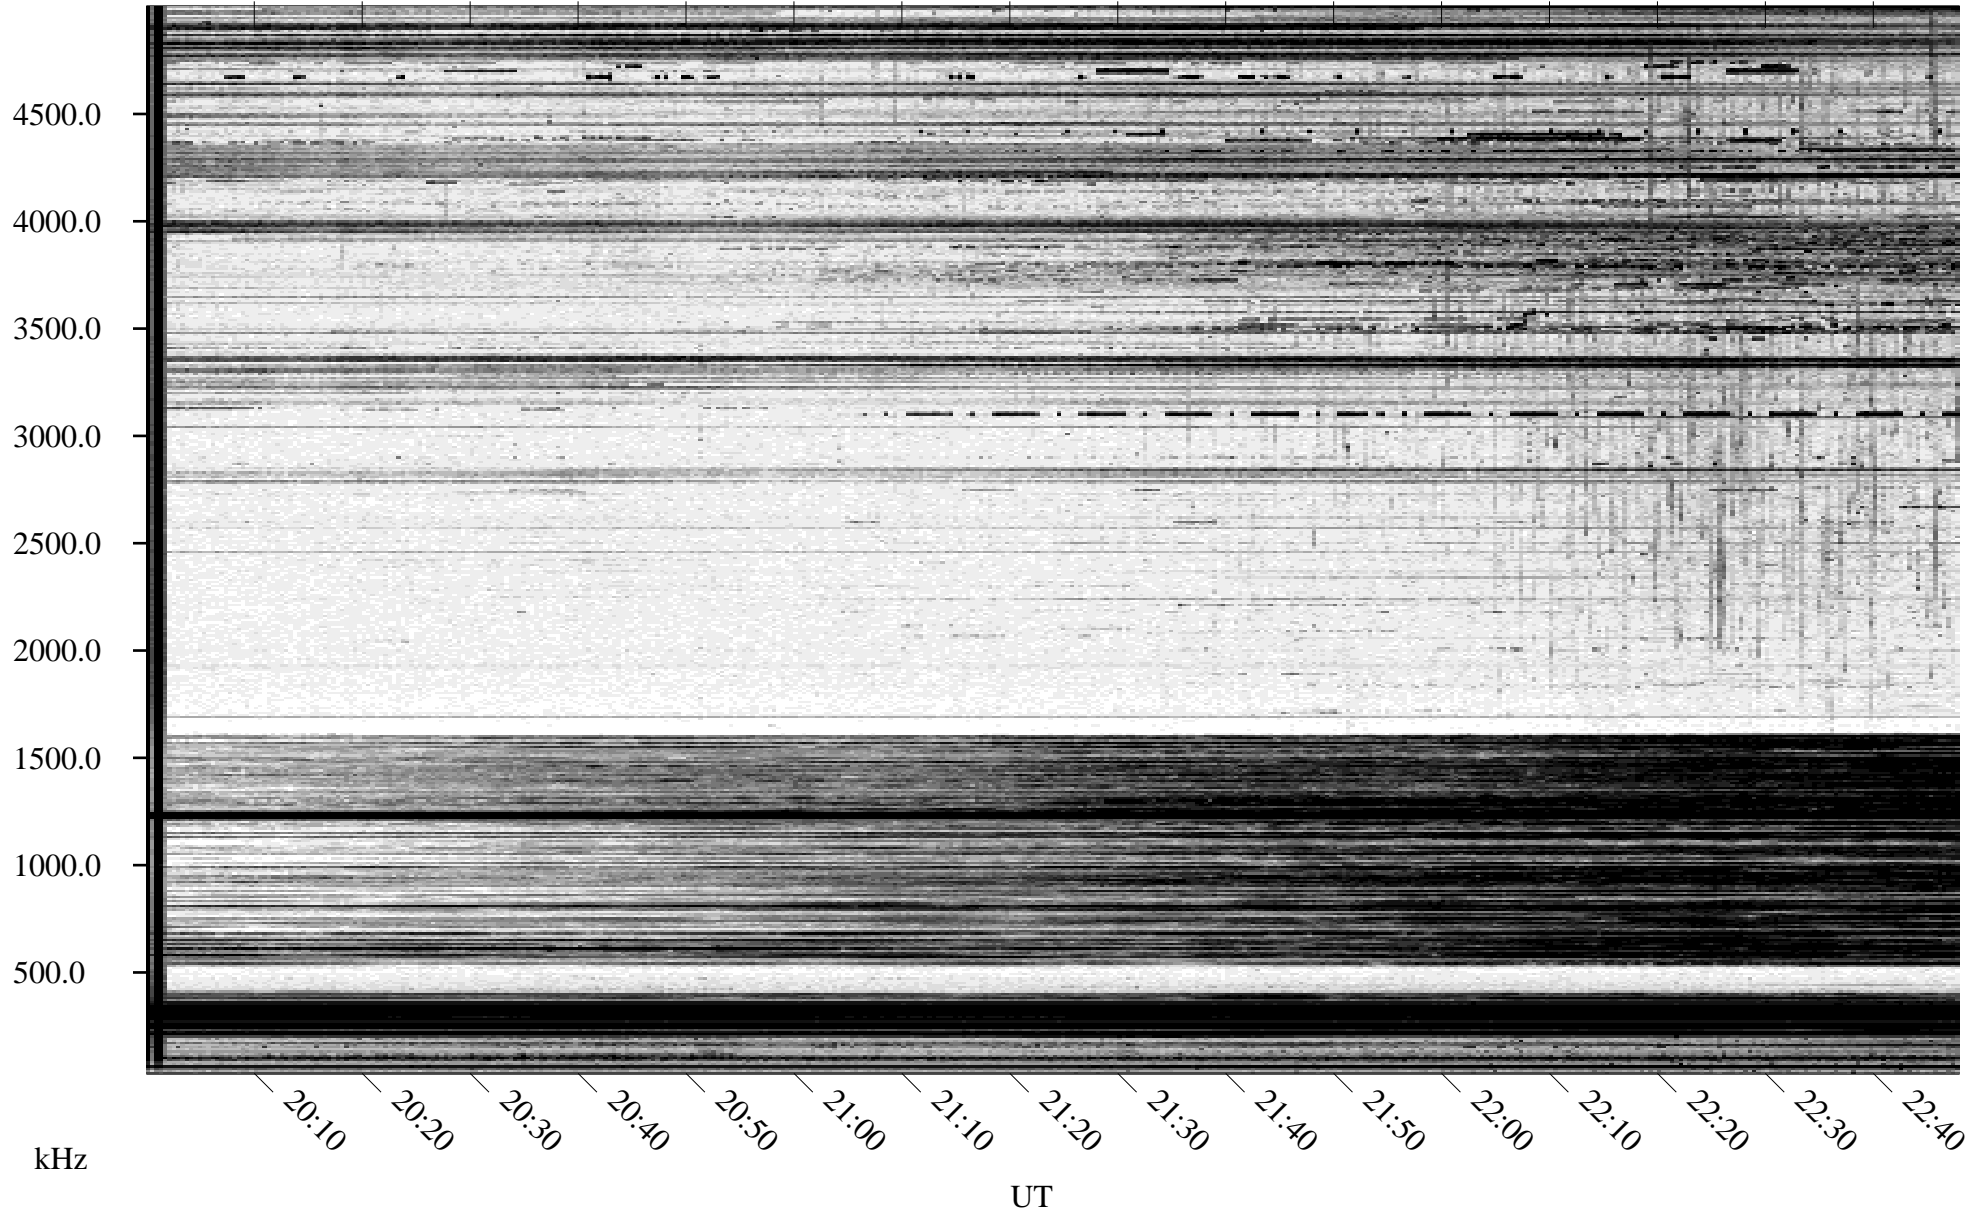

12/23/1994 Churchill, Manitoba

Linear Scale Black = 161 White = 15

ch94357l.r00m max_12

Page 1

12/23/1994 Churchill, Manitoba

Linear Scale Black = 161 White = 15

ch94357l.r00m max_12

Page 2

12/24/1994 Churchill, Manitoba

Linear Scale Black = 161 White = 15

ch94357l.r00m max_12

Page 3

12/24/1994 Churchill, Manitoba

Linear Scale Black = 161 White = 15

ch94357l.r00m max_12

Page 4

12/24/1994 Churchill, Manitoba

Linear Scale Black = 161 White = 15

ch94357l.r00m max_12

Page 5

12/24/1994 Churchill, Manitoba

Linear Scale Black = 161 White = 15

ch94357l.r00m max_12

12/24/1994 Churchill, Manitoba

Linear Scale Black = 161 White = 15

ch94357l.r00m max_12

Page 7

12/24/1994 Churchill, Manitoba

Linear Scale Black = 161 White = 15

ch94357l.r00m max_12