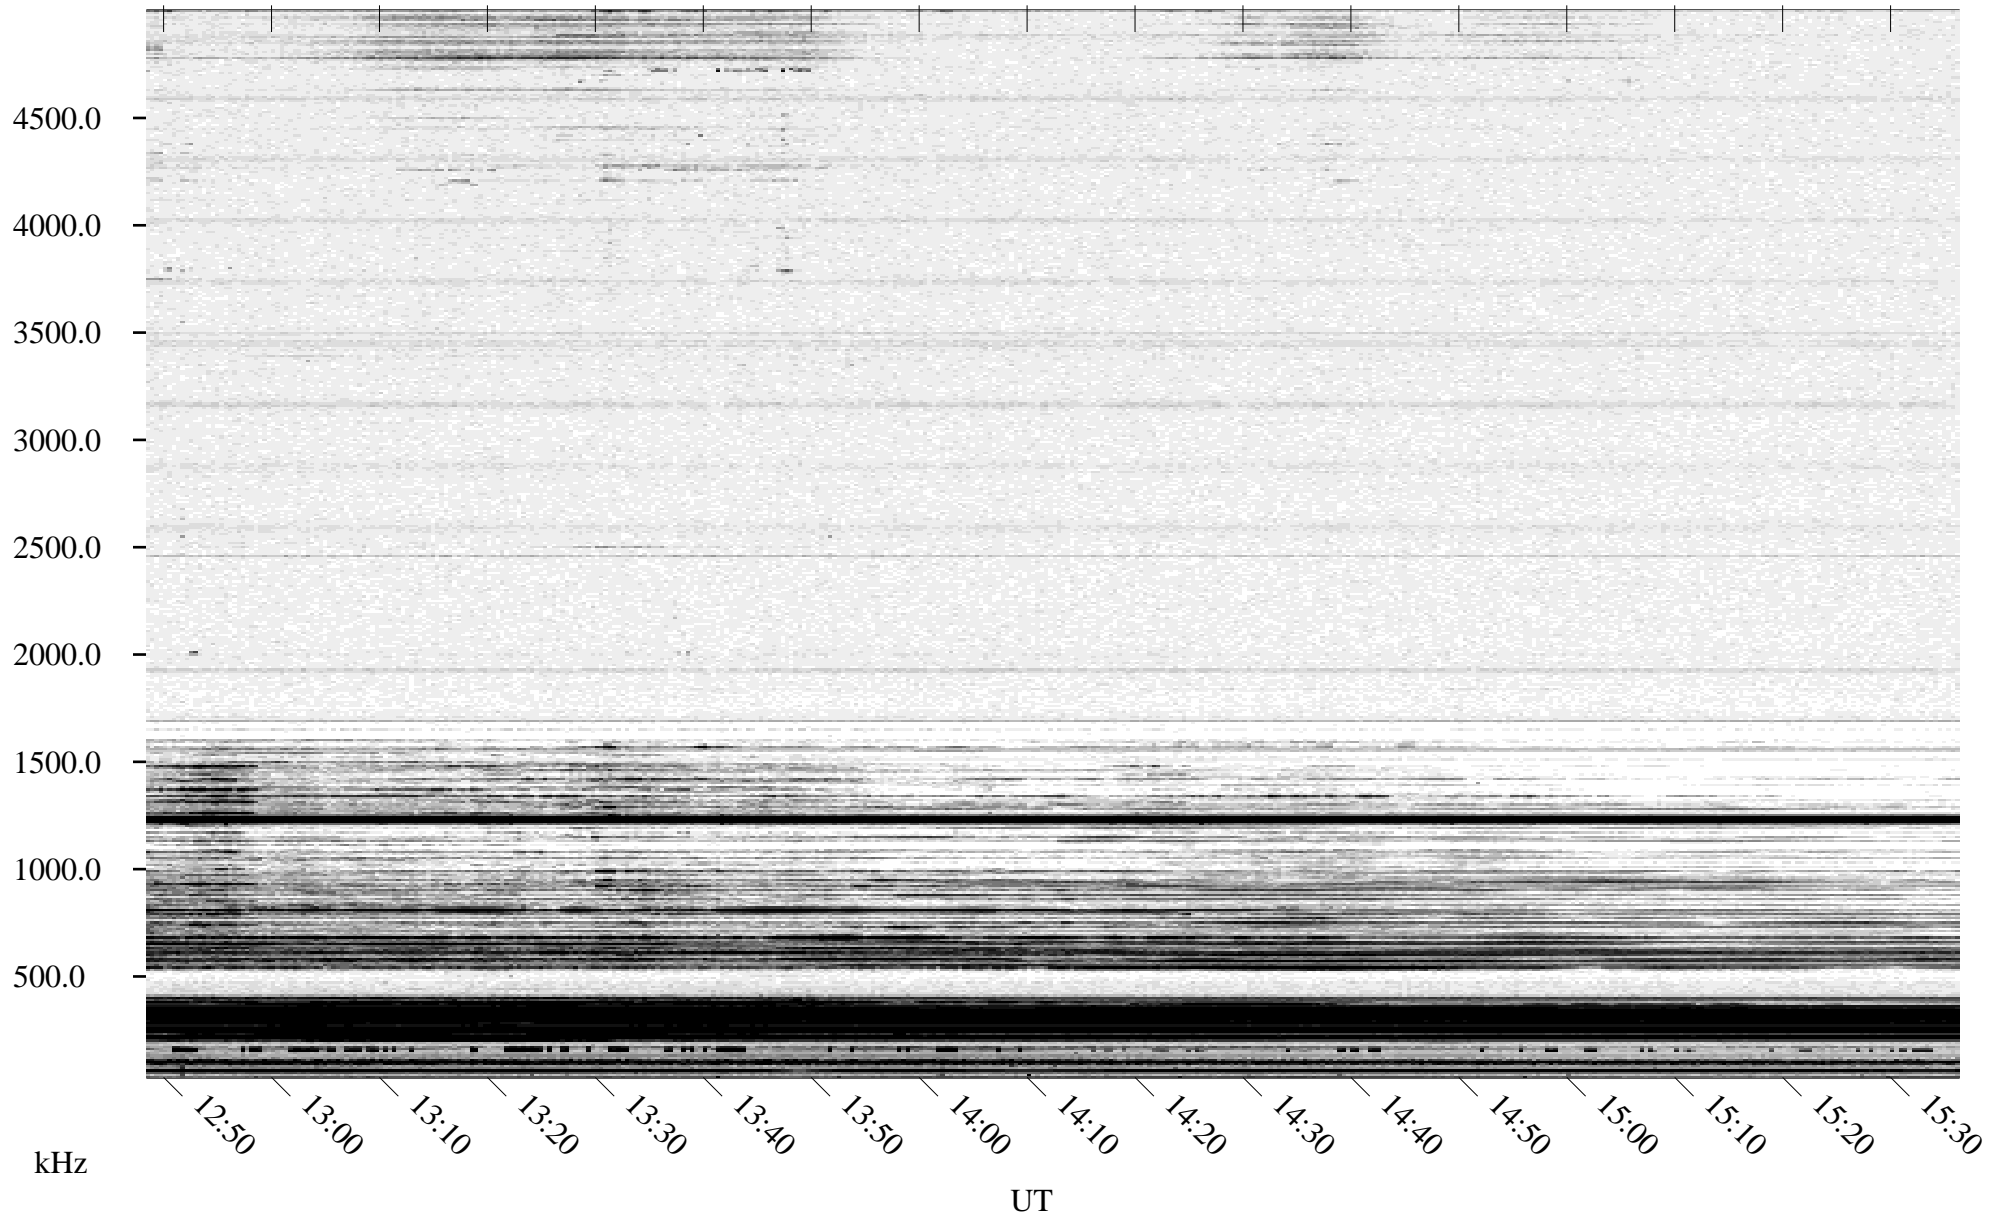

12/23/1994 Churchill, Manitoba

Linear Scale Black = 161 White = 15

ch94357l.r00m max_12

Page 1

12/23/1994 Churchill, Manitoba

Linear Scale Black = 161 White = 15

ch94357l.r00m max_12

Page 2

12/24/1994 Churchill, Manitoba

Linear Scale Black = 161 White = 15

ch94357l.r00m max_12

Page 3

12/24/1994 Churchill, Manitoba

Linear Scale Black = 161 White = 15

ch94357l.r00m max_12

Page 4

12/24/1994 Churchill, Manitoba

Linear Scale Black = 161 White = 15

ch94357l.r00m max_12

Page 5

12/24/1994 Churchill, Manitoba

Linear Scale Black = 161 White = 15

ch94357l.r00m max_12

12/24/1994 Churchill, Manitoba

Linear Scale Black = 161 White = 15

ch94357l.r00m max_12

Page 7

12/24/1994 Churchill, Manitoba

Linear Scale Black = 161 White = 15

ch94357l.r00m max_12