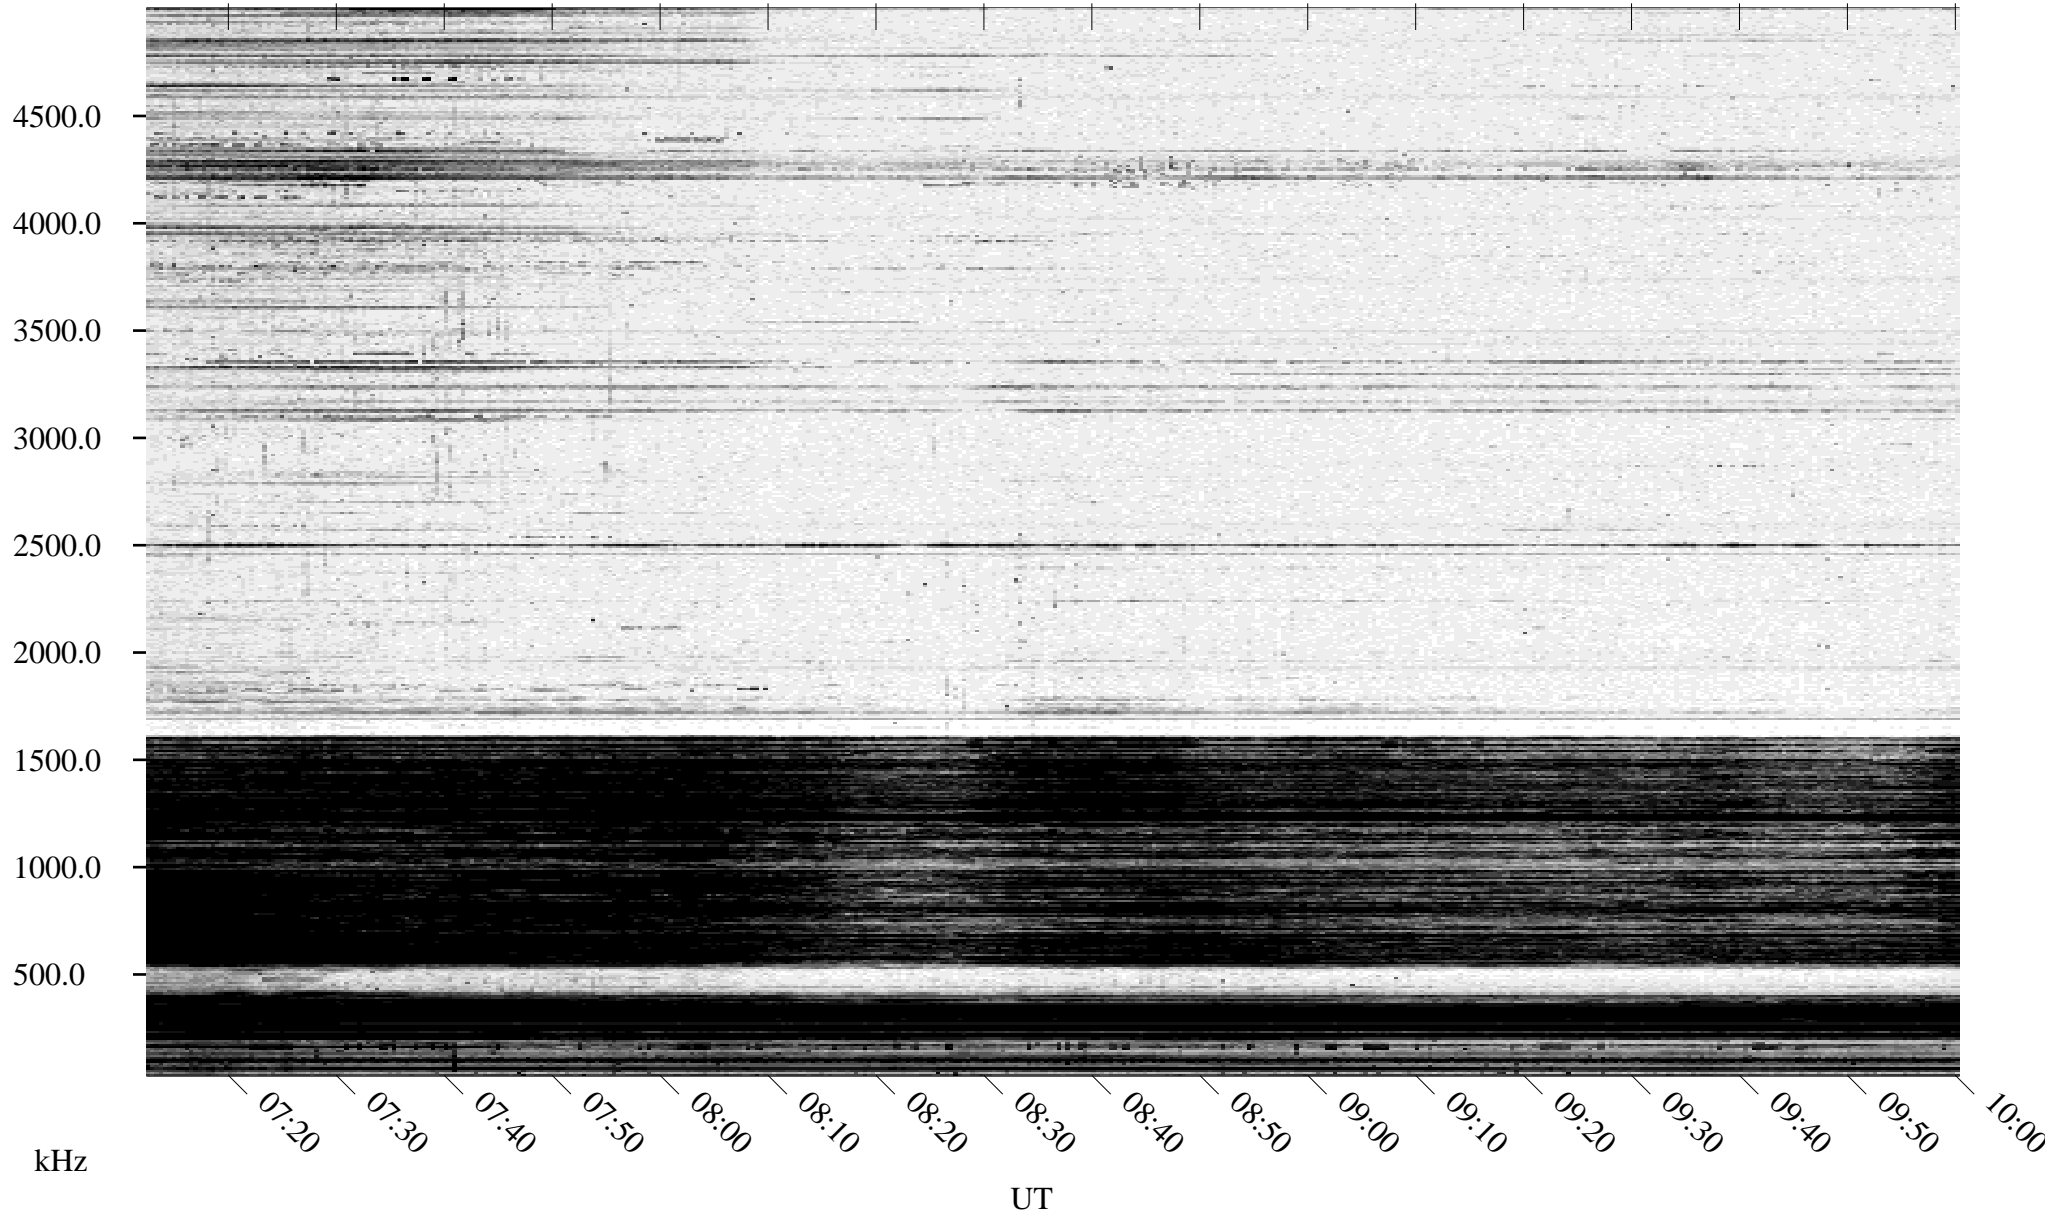

12/23/1994 Churchill, Manitoba

Linear Scale Black = 161 White = 15

ch94357l.r00m max_12

Page 1

12/23/1994 Churchill, Manitoba

Linear Scale Black = 161 White = 15

ch94357l.r00m max_12

Page 2

12/24/1994 Churchill, Manitoba

Linear Scale Black = 161 White = 15

ch94357l.r00m max_12

Page 3

12/24/1994 Churchill, Manitoba

Linear Scale Black = 161 White = 15

ch94357l.r00m max_12

Page 4

12/24/1994 Churchill, Manitoba

Linear Scale Black = 161 White = 15

ch94357l.r00m max_12

Page 5

12/24/1994 Churchill, Manitoba

Linear Scale Black = 161 White = 15

ch94357l.r00m max_12

12/24/1994 Churchill, Manitoba

Linear Scale Black = 161 White = 15

ch94357l.r00m max_12

Page 7

12/24/1994 Churchill, Manitoba

Linear Scale Black = 161 White = 15

ch94357l.r00m max_12