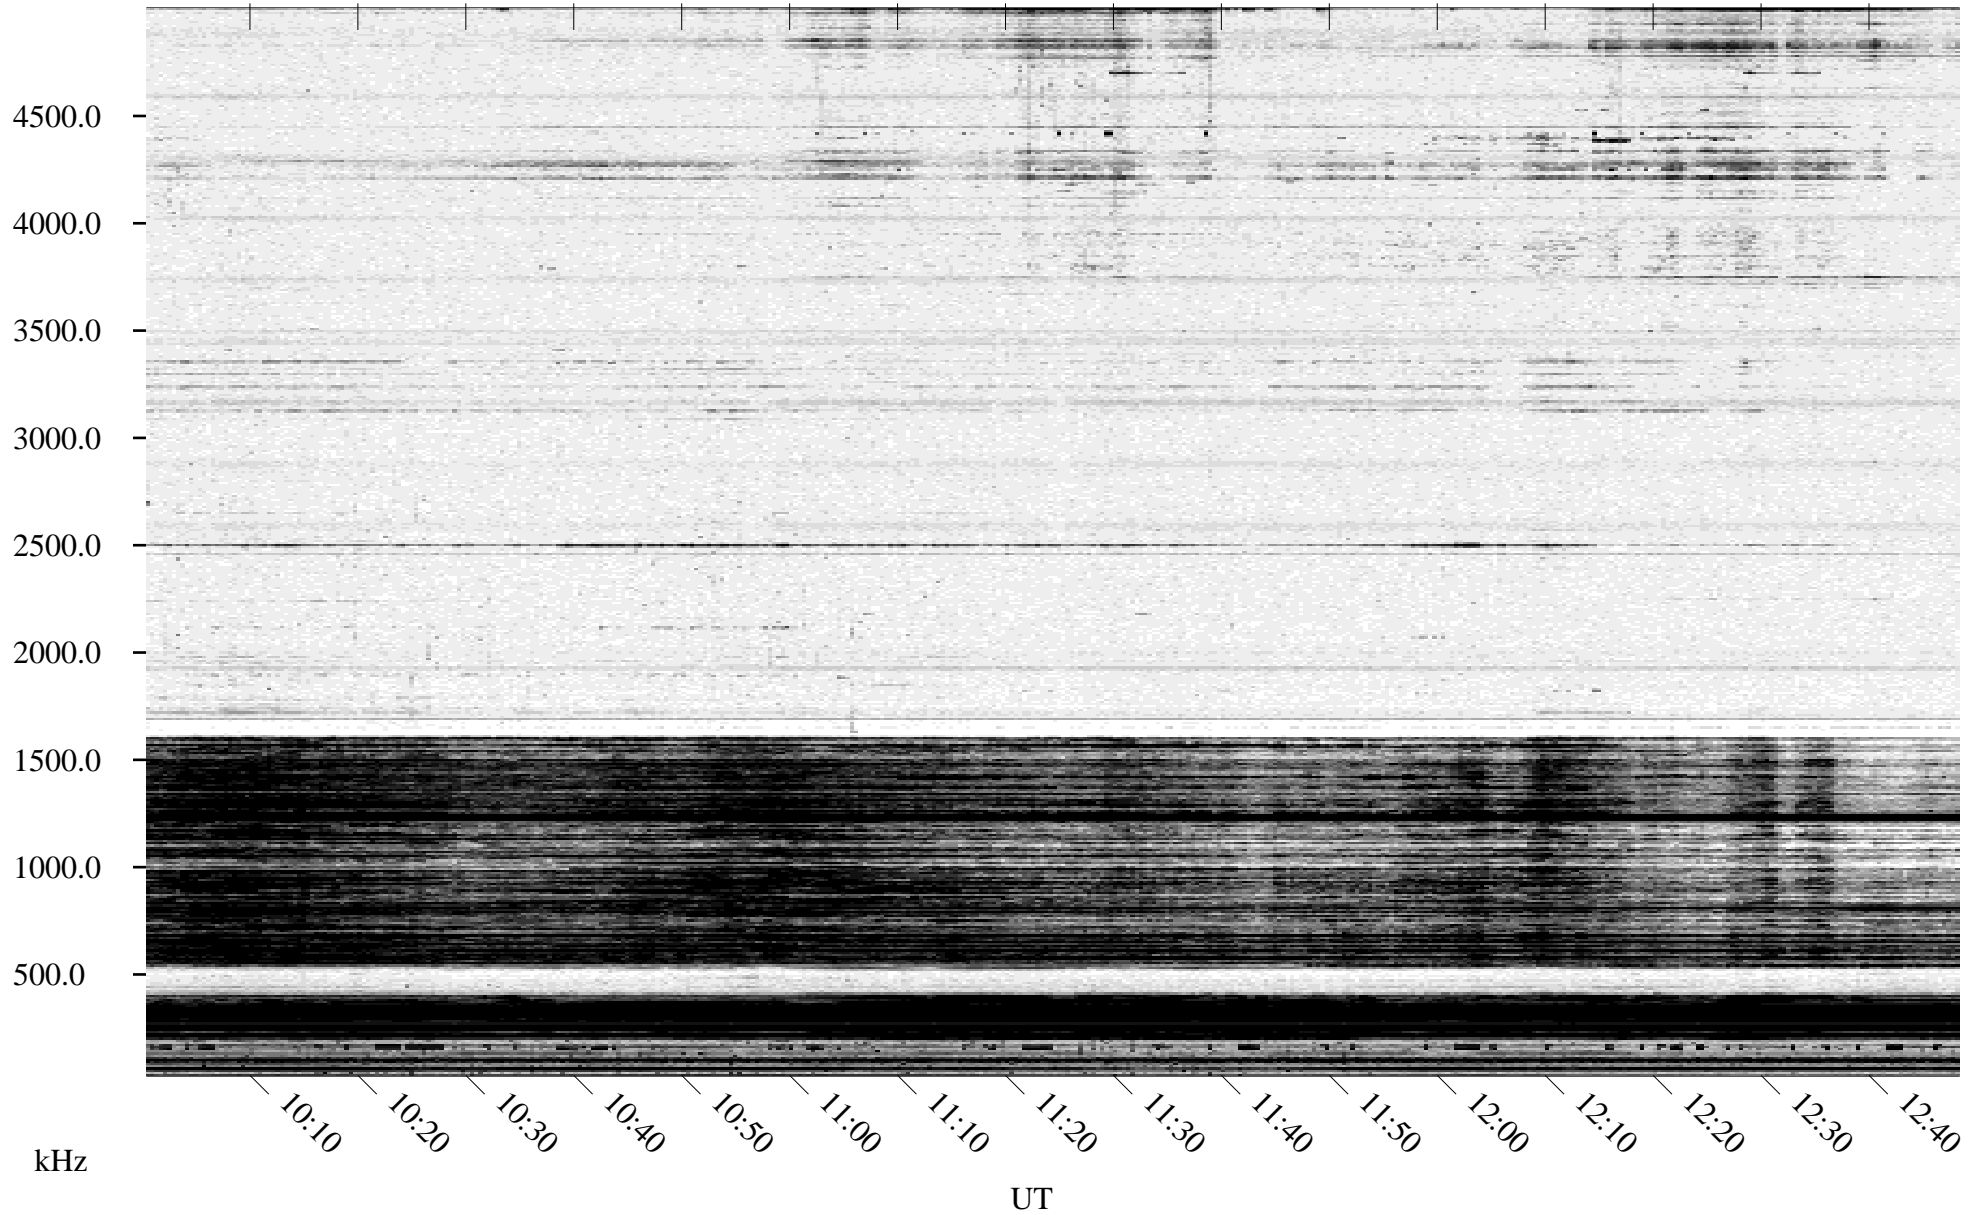

12/23/1994 Churchill, Manitoba

Linear Scale Black = 161 White = 15

ch94357l.r00m max_12

Page 1

12/23/1994 Churchill, Manitoba

Linear Scale Black = 161 White = 15

ch94357l.r00m max_12

Page 2

12/24/1994 Churchill, Manitoba

Linear Scale Black = 161 White = 15

ch94357l.r00m max_12

Page 3

12/24/1994 Churchill, Manitoba

Linear Scale Black = 161 White = 15

ch94357l.r00m max_12

Page 4

12/24/1994 Churchill, Manitoba

Linear Scale Black = 161 White = 15

ch94357l.r00m max_12

Page 5

12/24/1994 Churchill, Manitoba

Linear Scale Black = 161 White = 15

ch94357l.r00m max_12

12/24/1994 Churchill, Manitoba

Linear Scale Black = 161 White = 15

ch94357l.r00m max_12

Page 7

12/24/1994 Churchill, Manitoba

Linear Scale Black = 161 White = 15

ch94357l.r00m max_12