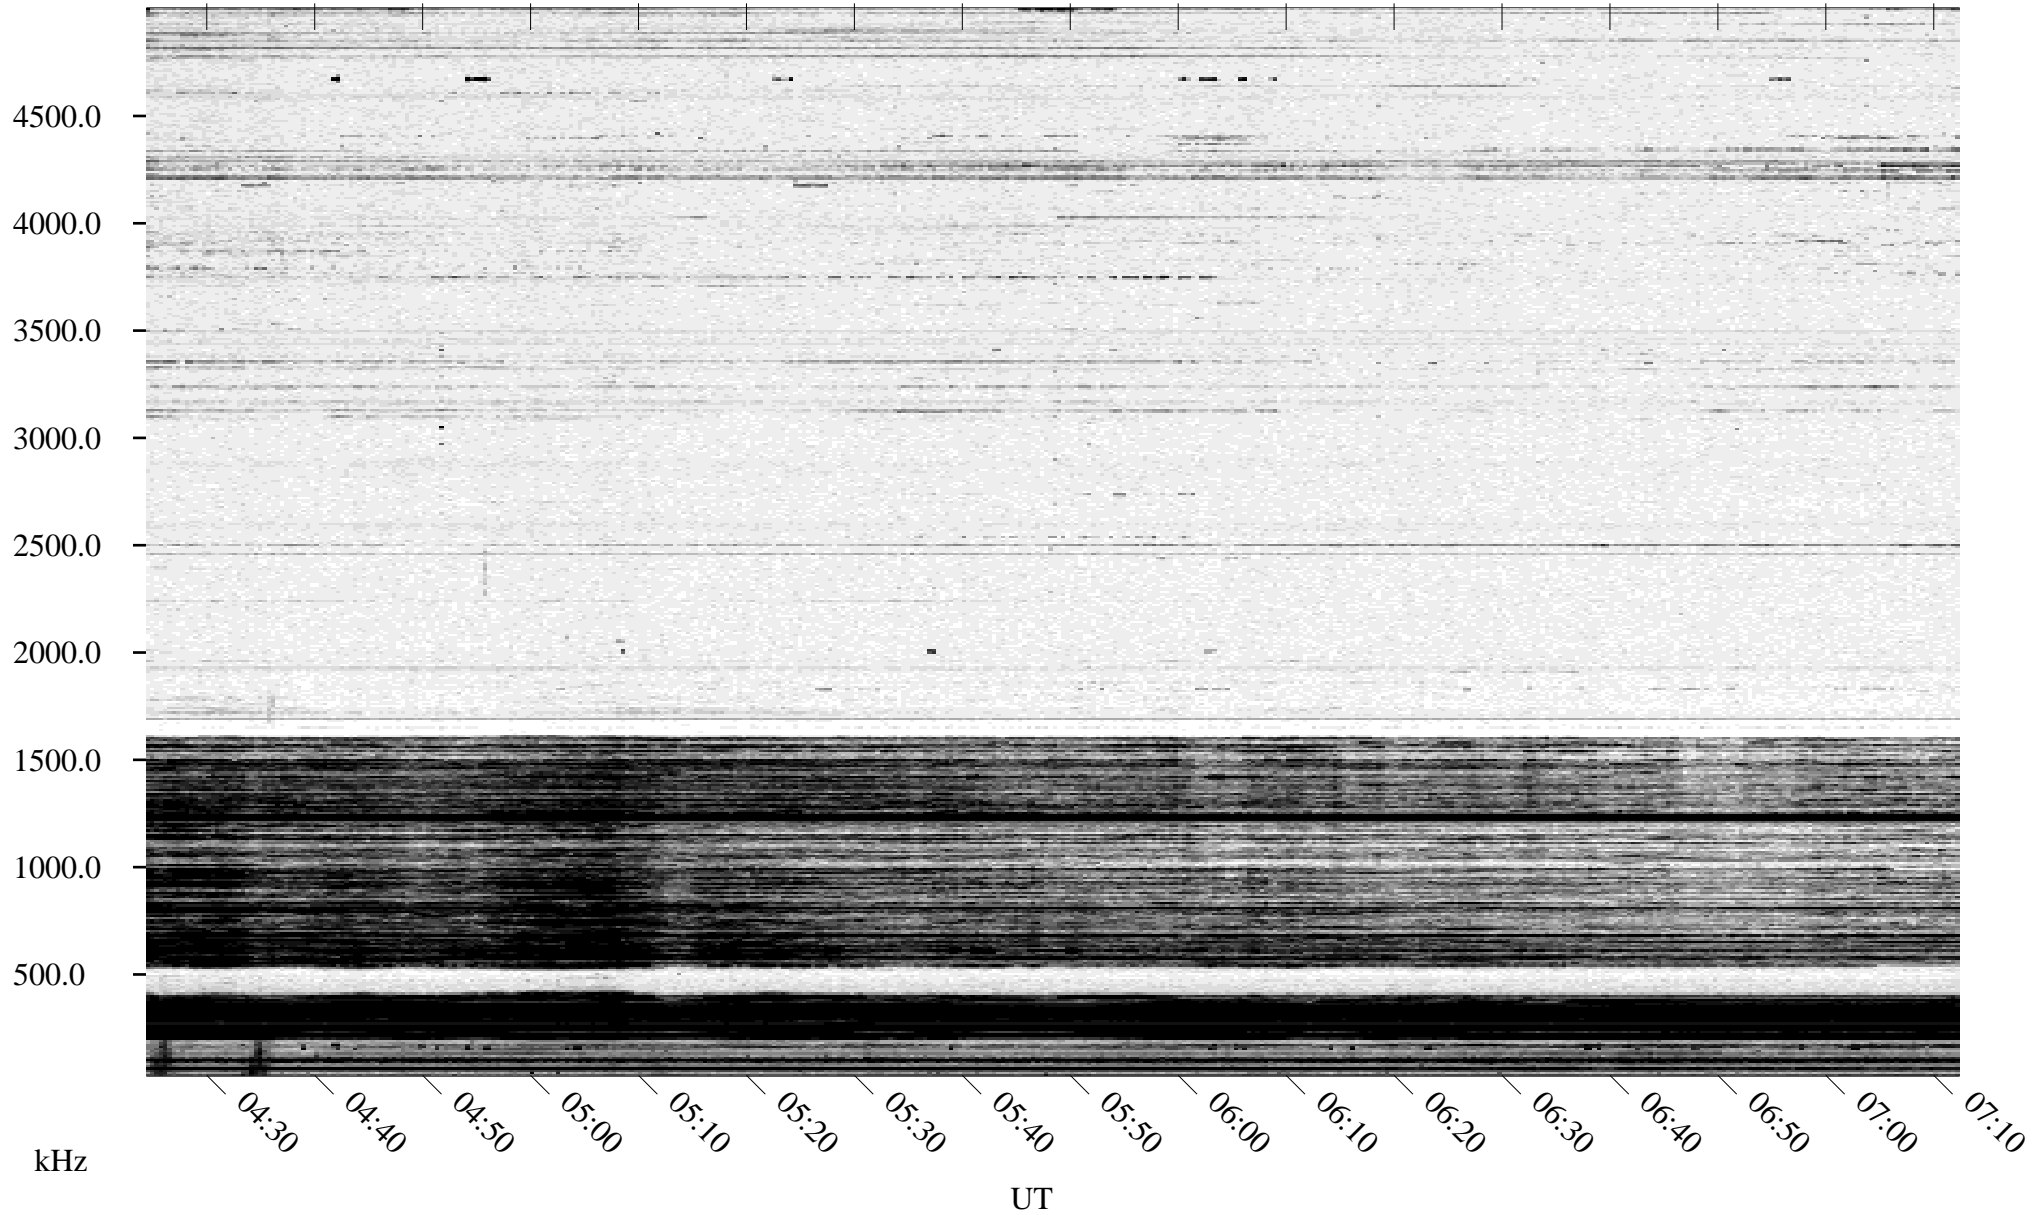

12/24/1994 Churchill, Manitoba

Linear Scale Black = 161 White = 15

ch94358l.r00m max_12

Page 1

12/24/1994 Churchill, Manitoba

Linear Scale Black = 161 White = 15

ch94358l.r00m max_12

Page 2

12/25/1994 Churchill, Manitoba

Linear Scale Black = 161 White = 15

ch94358l.r00m max_12

Page 3

12/25/1994 Churchill, Manitoba

Linear Scale Black = 161 White = 15

ch94358l.r00m max_12

Page 4

12/25/1994 Churchill, Manitoba

Linear Scale Black = 161 White = 15

ch94358l.r00m max_12

Page 5

12/25/1994 Churchill, Manitoba

Linear Scale Black = 161 White = 15

ch94358l.r00m max_12

Page 6

12/25/1994 Churchill, Manitoba

Linear Scale Black = 161 White = 15

ch94358l.r00m max_12

Page 7

12/25/1994 Churchill, Manitoba

Linear Scale Black = 161 White = 15

ch94358l.r00m max_12