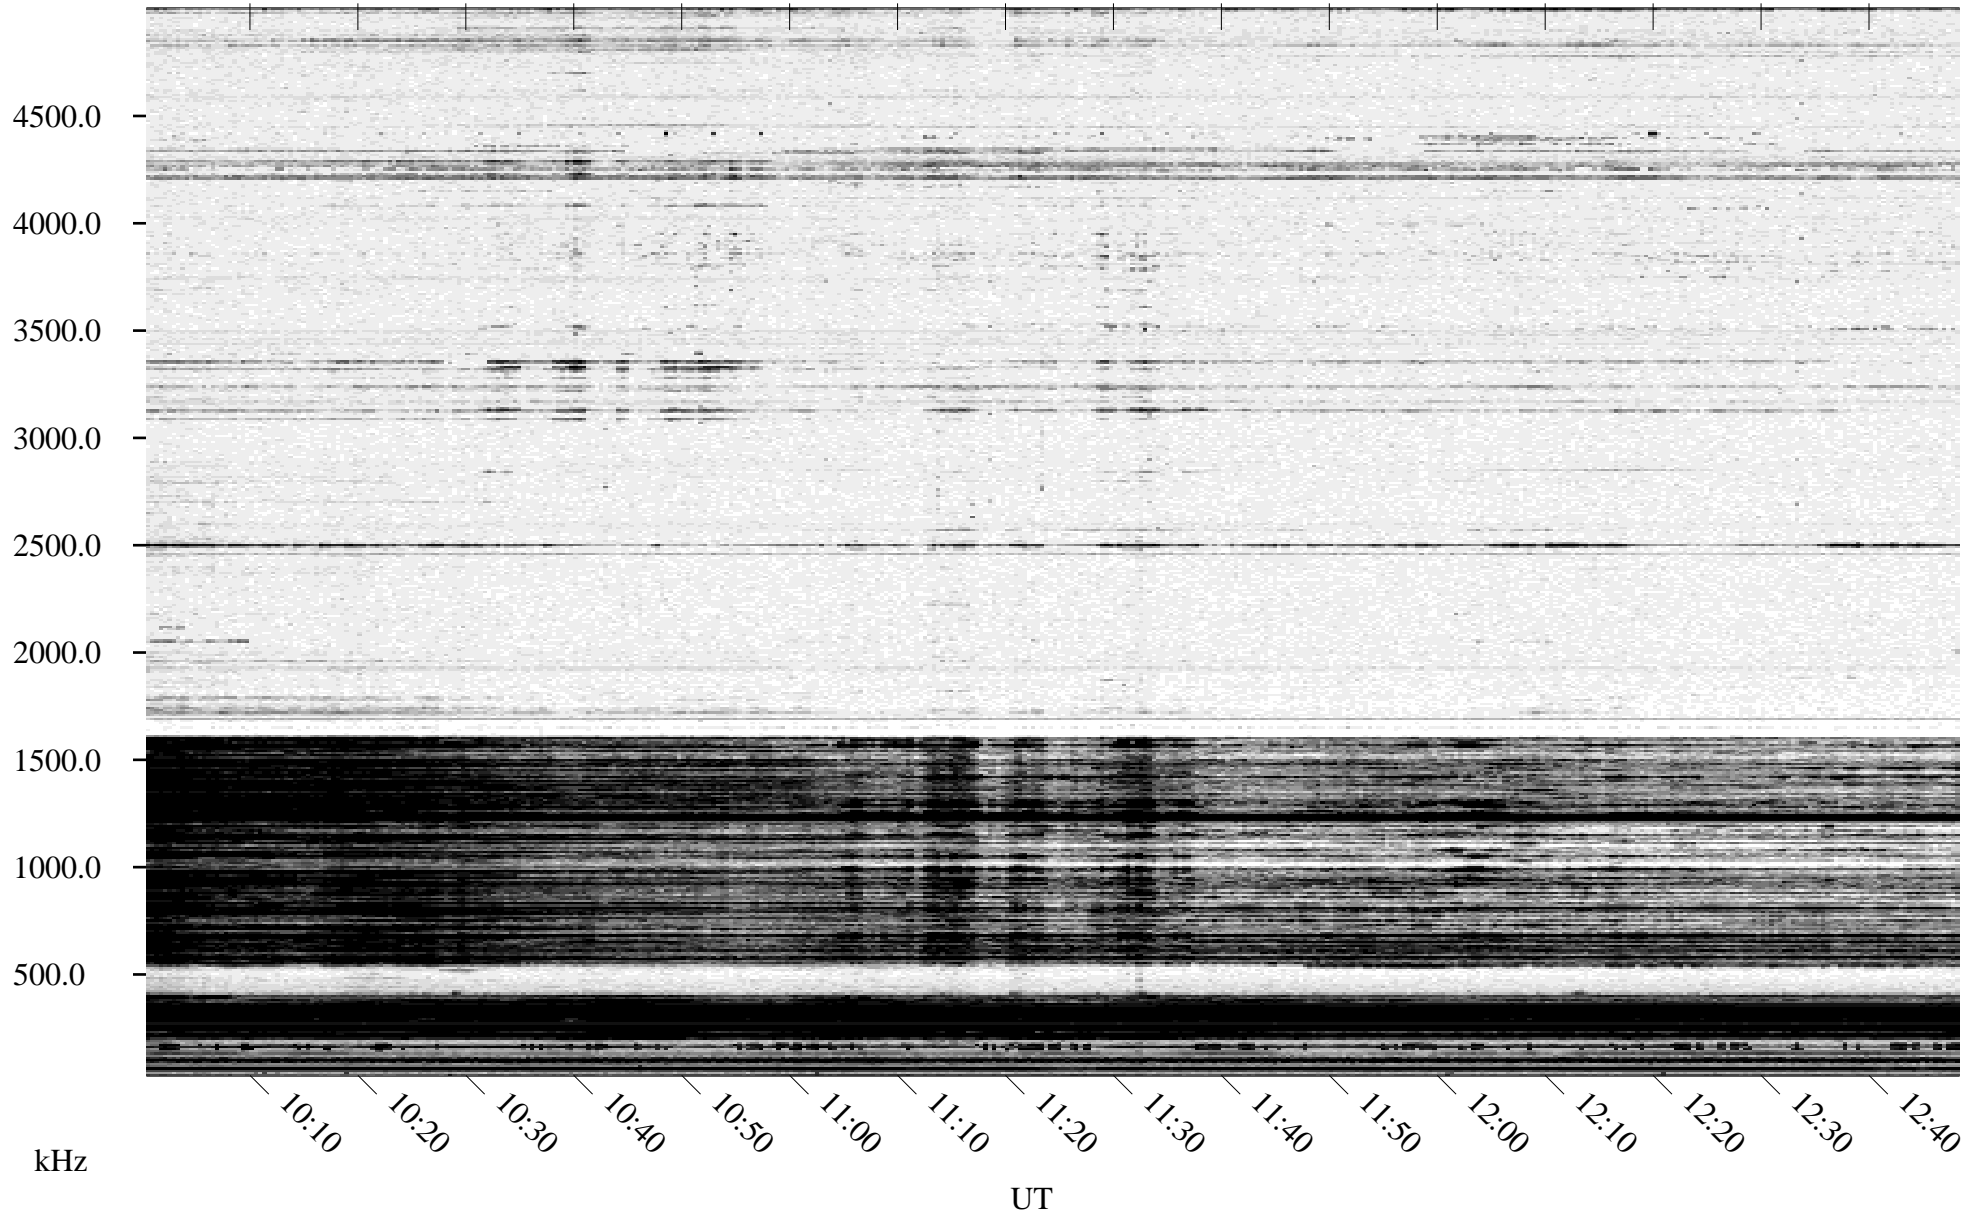

12/24/1994 Churchill, Manitoba

Linear Scale Black = 161 White = 15

ch94358l.r00m max_12

Page 1

12/24/1994 Churchill, Manitoba

Linear Scale Black = 161 White = 15

ch94358l.r00m max_12

Page 2

12/25/1994 Churchill, Manitoba

Linear Scale Black = 161 White = 15

ch94358l.r00m max_12

Page 3

12/25/1994 Churchill, Manitoba

Linear Scale Black = 161 White = 15

ch94358l.r00m max_12

Page 4

12/25/1994 Churchill, Manitoba

Linear Scale Black = 161 White = 15

ch94358l.r00m max_12

Page 5

12/25/1994 Churchill, Manitoba

Linear Scale Black = 161 White = 15

ch94358l.r00m max_12

Page 6

12/25/1994 Churchill, Manitoba

Linear Scale Black = 161 White = 15

ch94358l.r00m max_12

Page 7

12/25/1994 Churchill, Manitoba

Linear Scale Black = 161 White = 15

ch94358l.r00m max_12