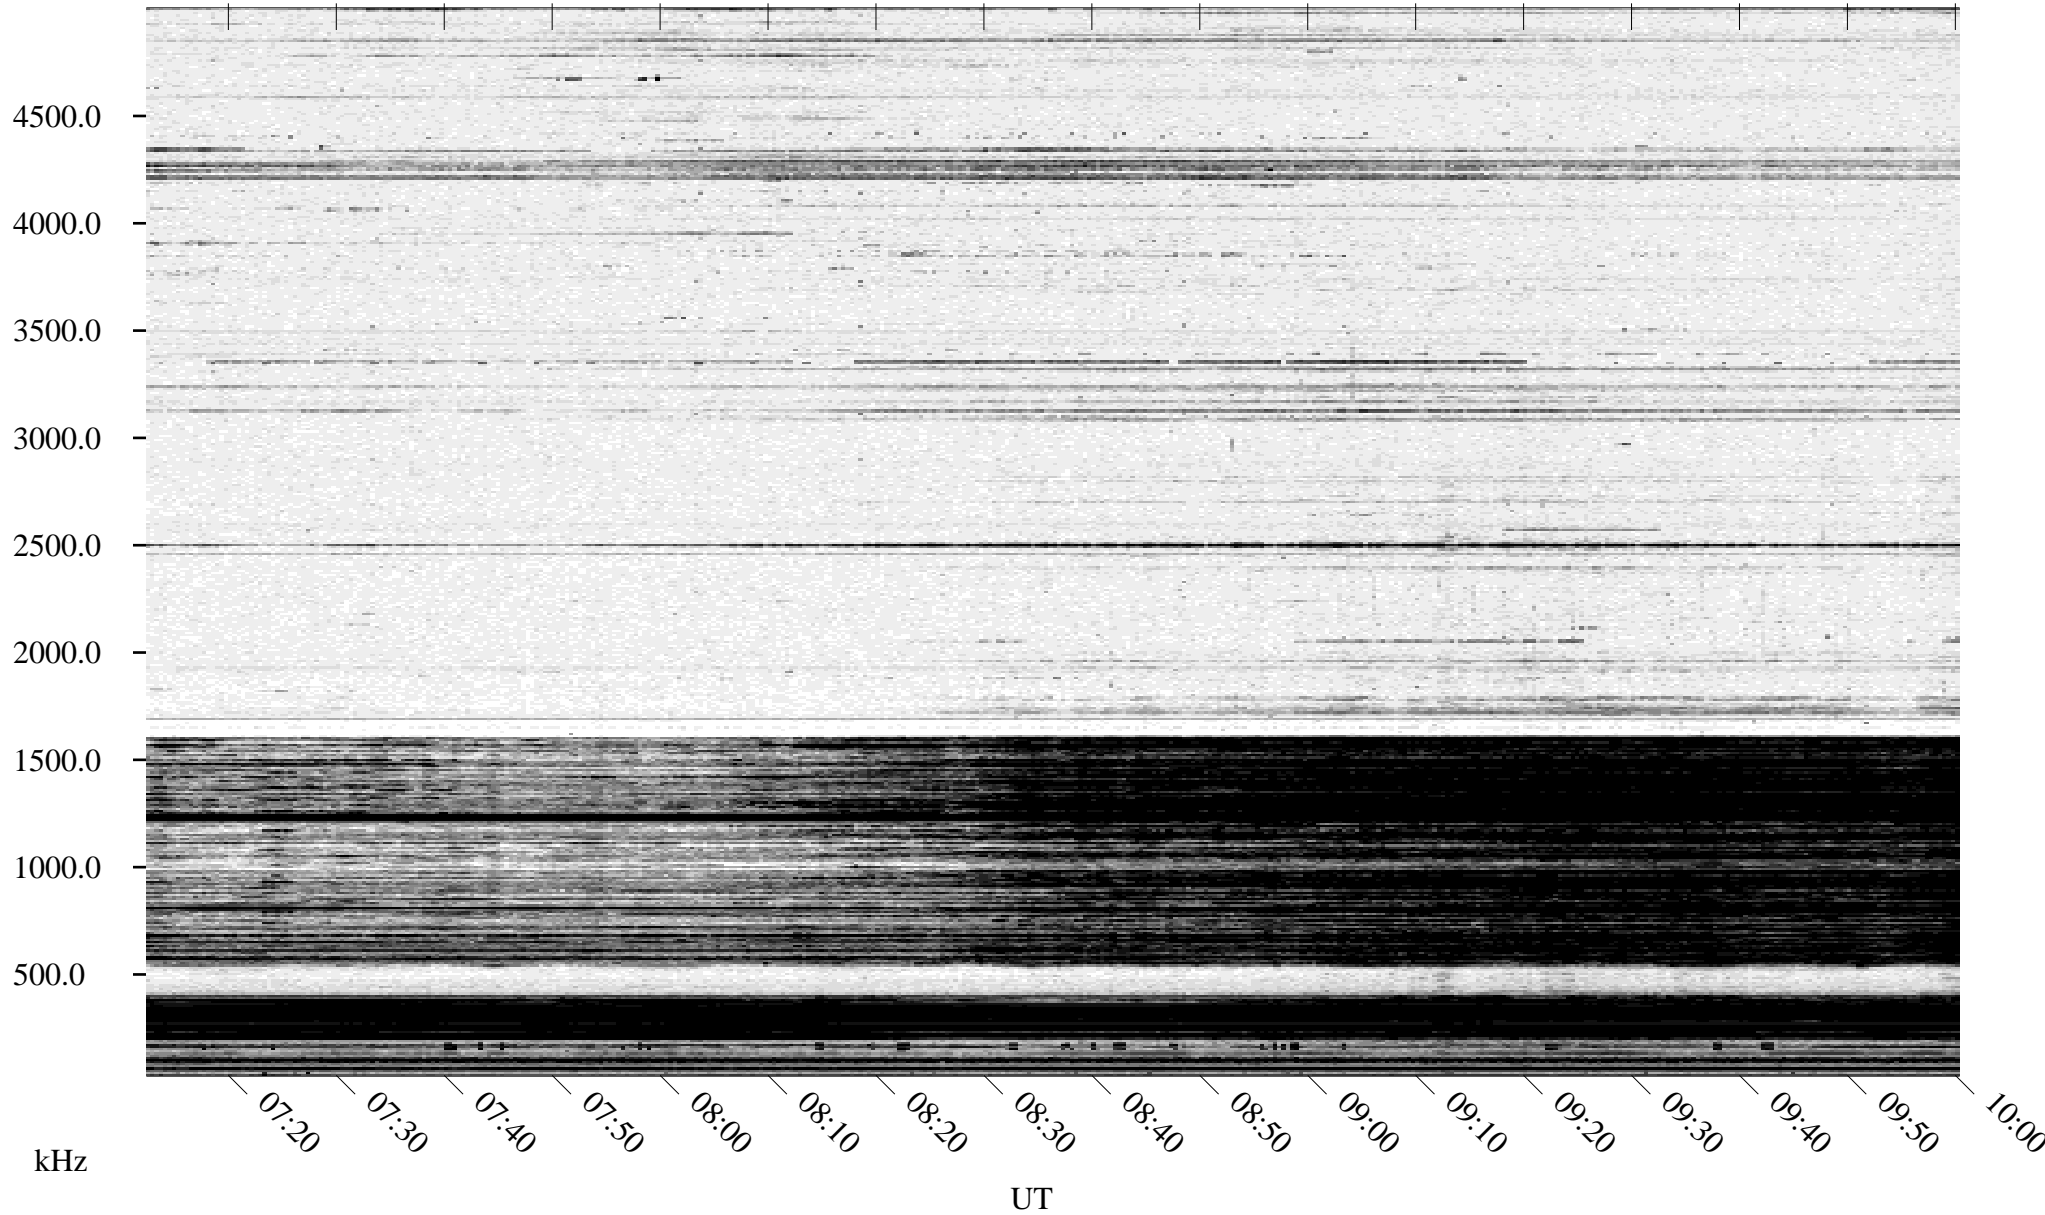

12/24/1994 Churchill, Manitoba

Linear Scale Black = 161 White = 15

ch94358l.r00m max_12

Page 1

12/24/1994 Churchill, Manitoba

Linear Scale Black = 161 White = 15

ch94358l.r00m max_12

Page 2

12/25/1994 Churchill, Manitoba

Linear Scale Black = 161 White = 15

ch94358l.r00m max_12

Page 3

12/25/1994 Churchill, Manitoba

Linear Scale Black = 161 White = 15

ch94358l.r00m max_12

Page 4

12/25/1994 Churchill, Manitoba

Linear Scale Black = 161 White = 15

ch94358l.r00m max_12

Page 5

12/25/1994 Churchill, Manitoba

Linear Scale Black = 161 White = 15

ch94358l.r00m max_12

Page 6

12/25/1994 Churchill, Manitoba

Linear Scale Black = 161 White = 15

ch94358l.r00m max_12

Page 7

12/25/1994 Churchill, Manitoba

Linear Scale Black = 161 White = 15

ch94358l.r00m max_12