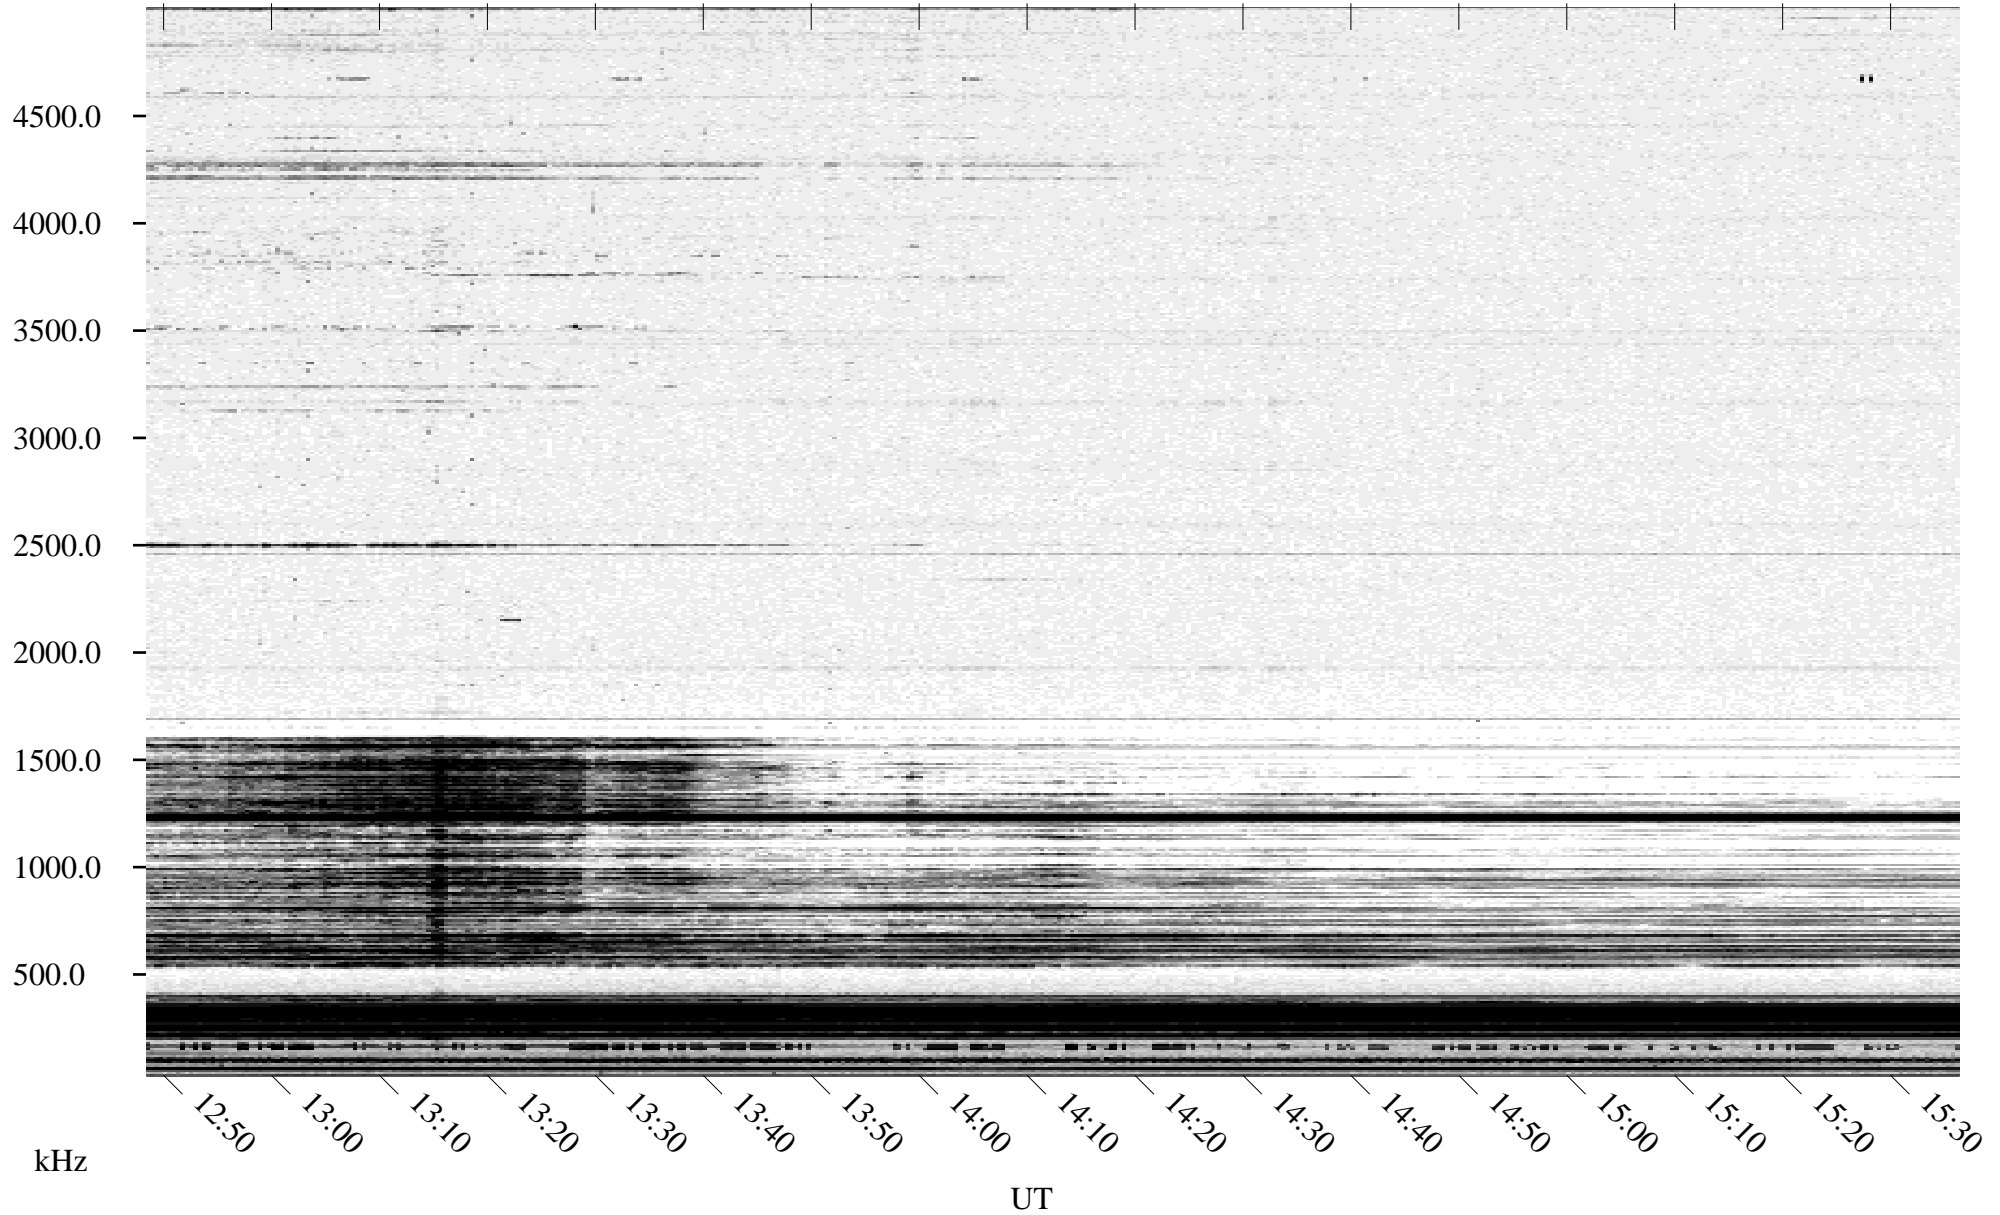

12/24/1994 Churchill, Manitoba

Linear Scale Black = 161 White = 15

ch94358l.r00m max_12

Page 1

12/24/1994 Churchill, Manitoba

Linear Scale Black = 161 White = 15

ch94358l.r00m max_12

Page 2

12/25/1994 Churchill, Manitoba

Linear Scale Black = 161 White = 15

ch94358l.r00m max_12

Page 3

12/25/1994 Churchill, Manitoba

Linear Scale Black = 161 White = 15

ch94358l.r00m max_12

Page 4

12/25/1994 Churchill, Manitoba

Linear Scale Black = 161 White = 15

ch94358l.r00m max_12

Page 5

12/25/1994 Churchill, Manitoba

Linear Scale Black = 161 White = 15

ch94358l.r00m max_12

Page 6

12/25/1994 Churchill, Manitoba

Linear Scale Black = 161 White = 15

ch94358l.r00m max_12

Page 7

12/25/1994 Churchill, Manitoba

Linear Scale Black = 161 White = 15

ch94358l.r00m max_12