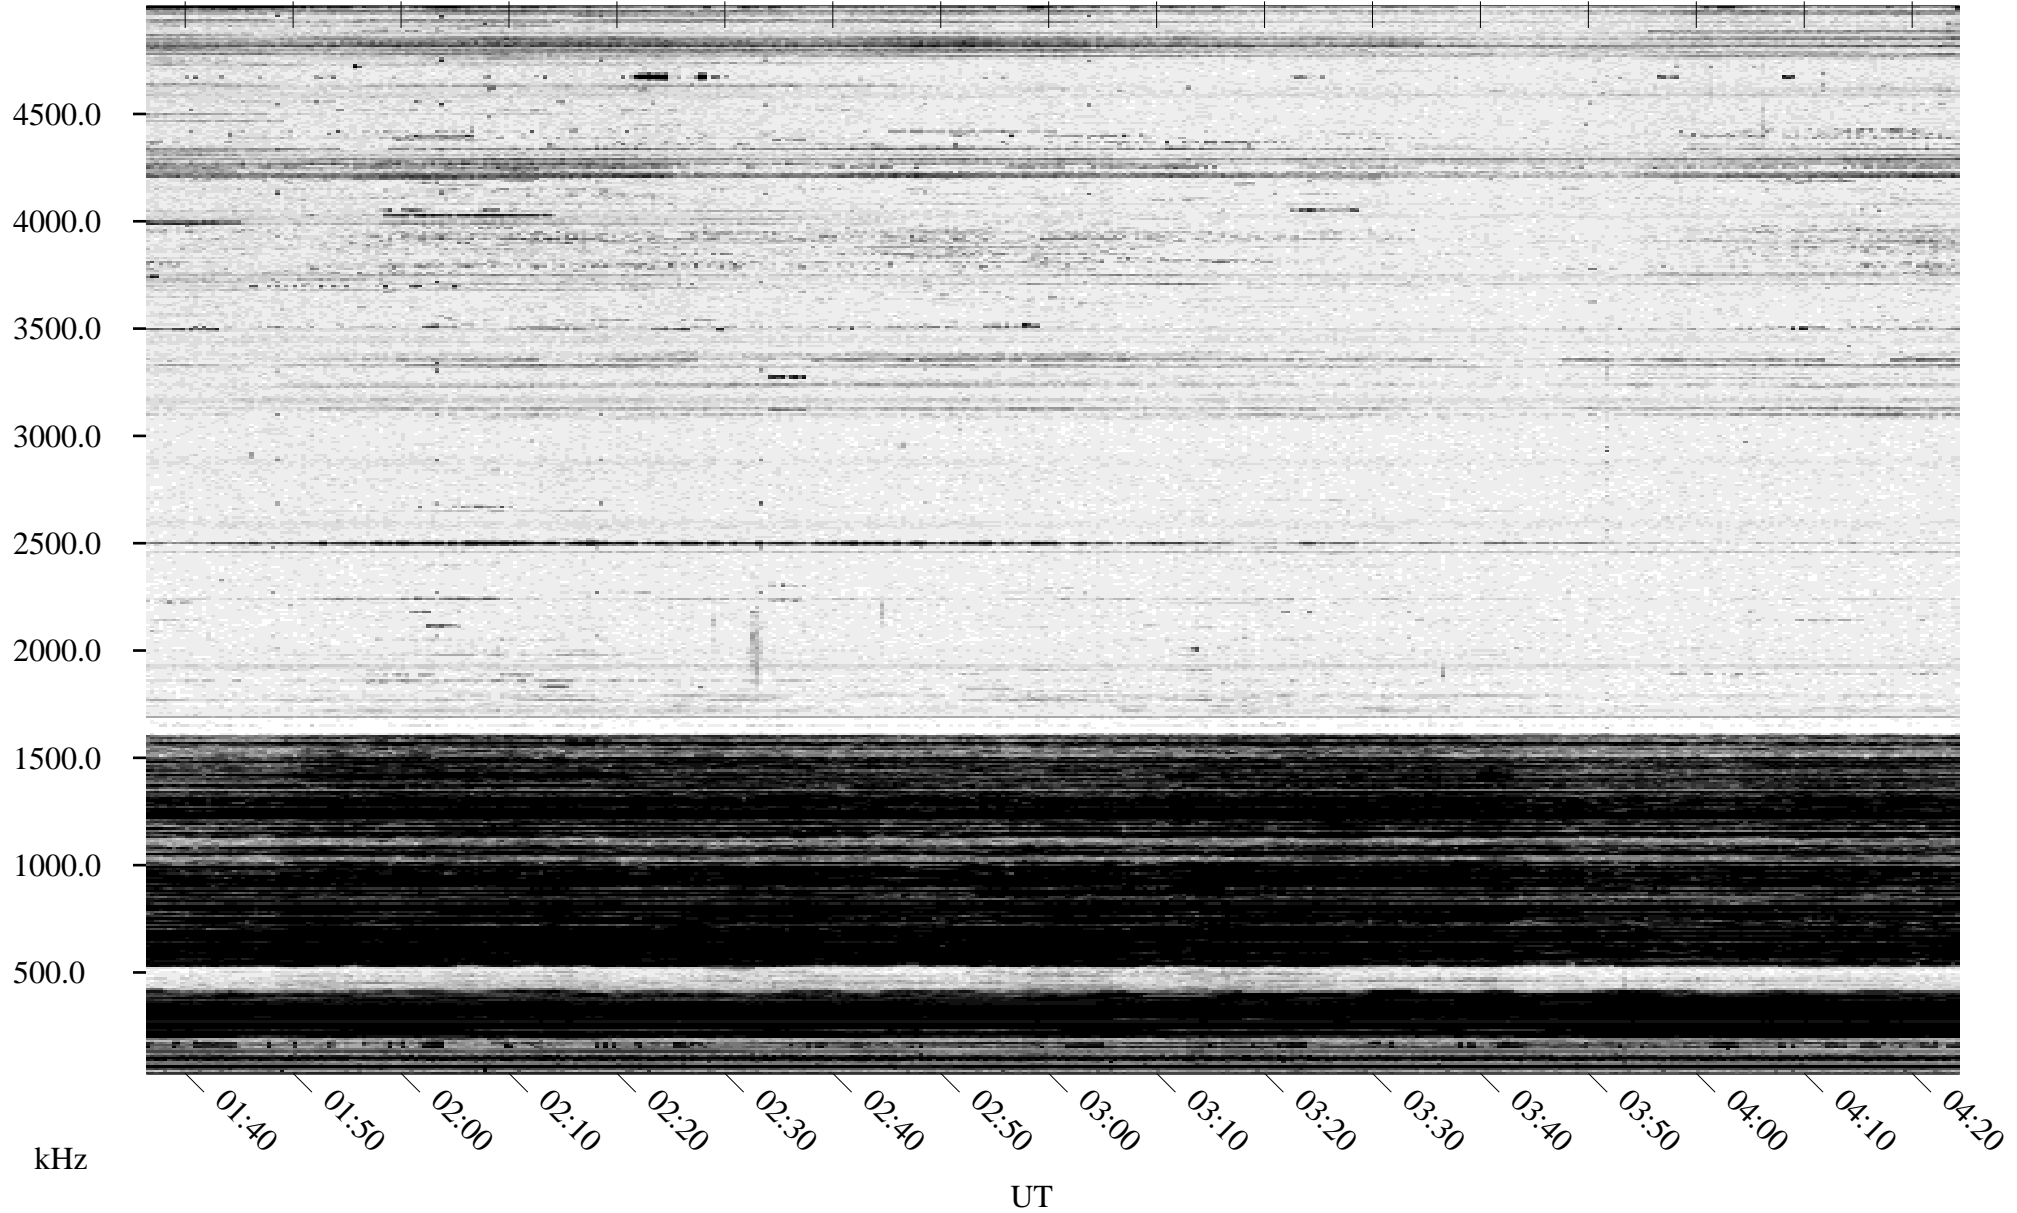

12/24/1994 Churchill, Manitoba

Linear Scale Black = 161 White = 15

ch94358l.r00m max_12

Page 1

12/24/1994 Churchill, Manitoba

Linear Scale Black = 161 White = 15

ch94358l.r00m max_12

Page 2

12/25/1994 Churchill, Manitoba

Linear Scale Black = 161 White = 15

ch94358l.r00m max_12

Page 3

12/25/1994 Churchill, Manitoba

Linear Scale Black = 161 White = 15

ch94358l.r00m max_12

Page 4

12/25/1994 Churchill, Manitoba

Linear Scale Black = 161 White = 15

ch94358l.r00m max_12

Page 5

12/25/1994 Churchill, Manitoba

Linear Scale Black = 161 White = 15

ch94358l.r00m max_12

Page 6

12/25/1994 Churchill, Manitoba

Linear Scale Black = 161 White = 15

ch94358l.r00m max_12

Page 7

12/25/1994 Churchill, Manitoba

Linear Scale Black = 161 White = 15

ch94358l.r00m max_12