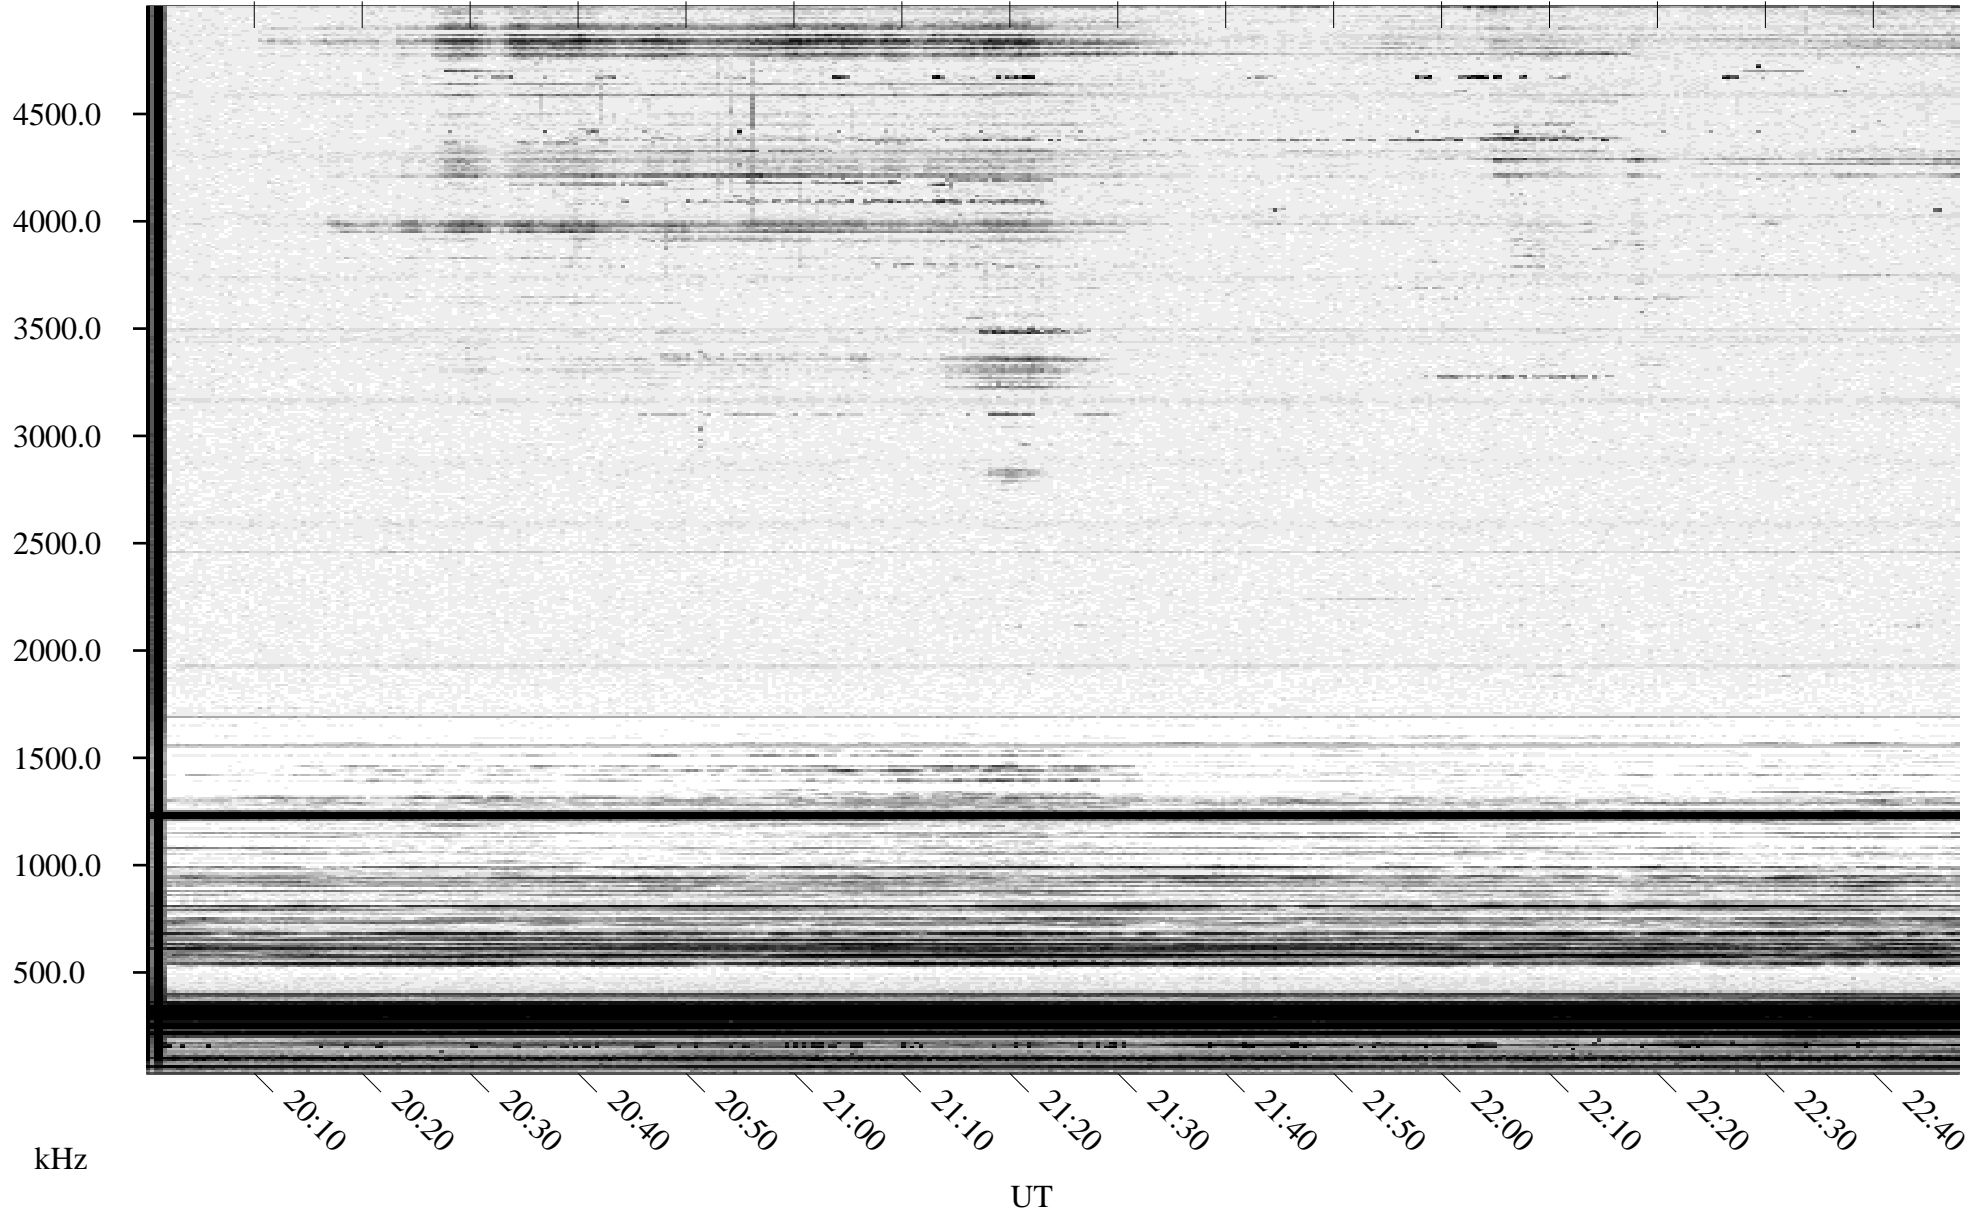

12/24/1994 Churchill, Manitoba

Linear Scale Black = 161 White = 15

ch94358l.r00m max_12

Page 1

12/24/1994 Churchill, Manitoba

Linear Scale Black = 161 White = 15

ch94358l.r00m max_12

Page 2

12/25/1994 Churchill, Manitoba

Linear Scale Black = 161 White = 15

ch94358l.r00m max_12

Page 3

12/25/1994 Churchill, Manitoba

Linear Scale Black = 161 White = 15

ch94358l.r00m max_12

Page 4

12/25/1994 Churchill, Manitoba

Linear Scale Black = 161 White = 15

ch94358l.r00m max_12

Page 5

12/25/1994 Churchill, Manitoba

Linear Scale Black = 161 White = 15

ch94358l.r00m max_12

Page 6

12/25/1994 Churchill, Manitoba

Linear Scale Black = 161 White = 15

ch94358l.r00m max_12

Page 7

12/25/1994 Churchill, Manitoba

Linear Scale Black = 161 White = 15

ch94358l.r00m max_12