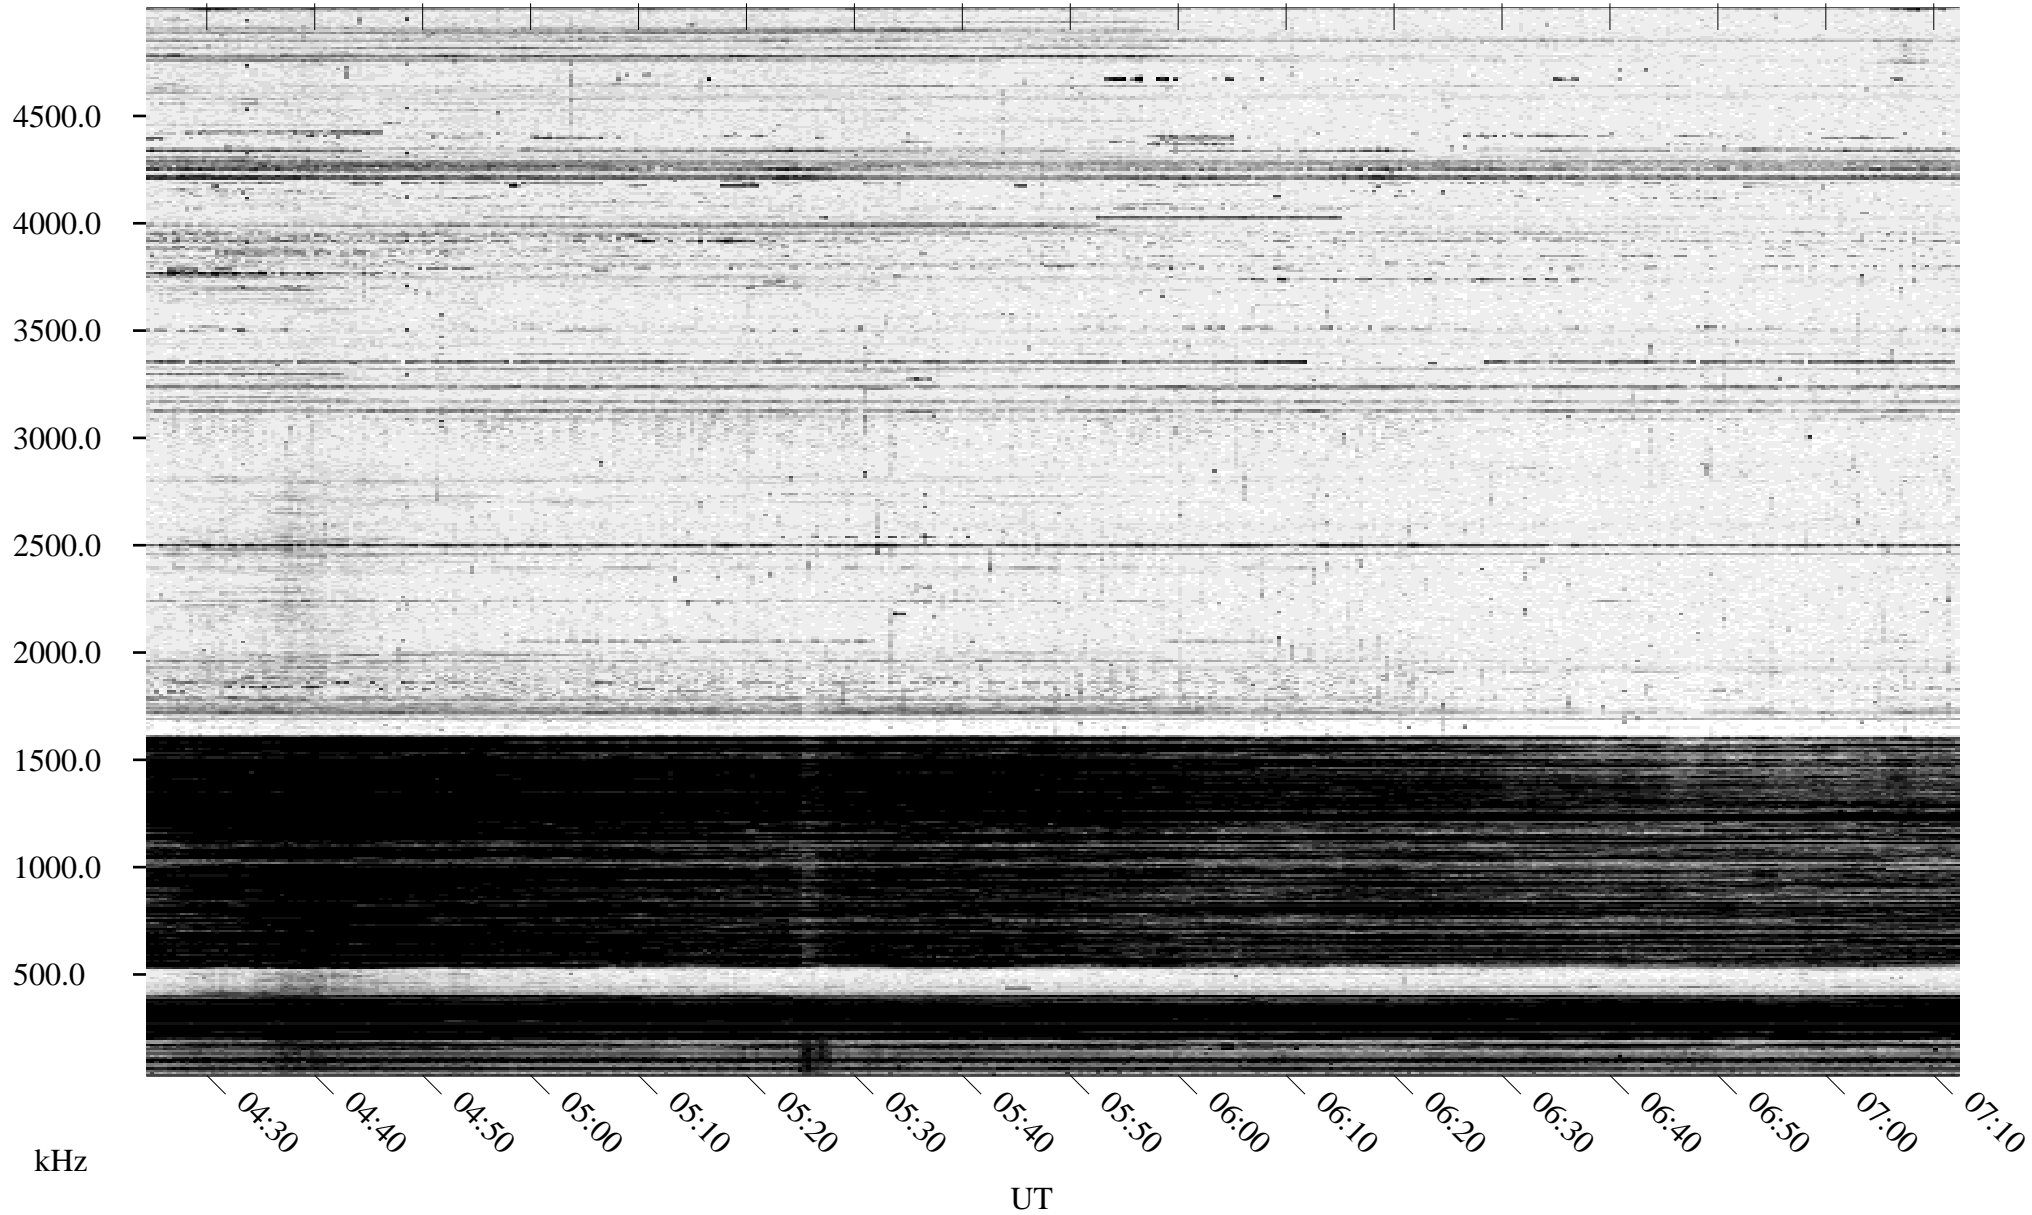

# 12/25/1994 Churchill, Manitoba

Linear Scale    Black = 161    White = 15

ch94359l.r00m max\_12

Page 1

# 12/25/1994 Churchill, Manitoba

Linear Scale    Black = 161    White = 15

ch94359l.r00m max\_12

Page 2

# 12/26/1994 Churchill, Manitoba

Linear Scale    Black = 161    White = 15

ch94359l.r00m max\_12

Page 3

# 12/26/1994 Churchill, Manitoba

Linear Scale    Black = 161    White = 15

ch94359l.r00m max\_12

Page 4