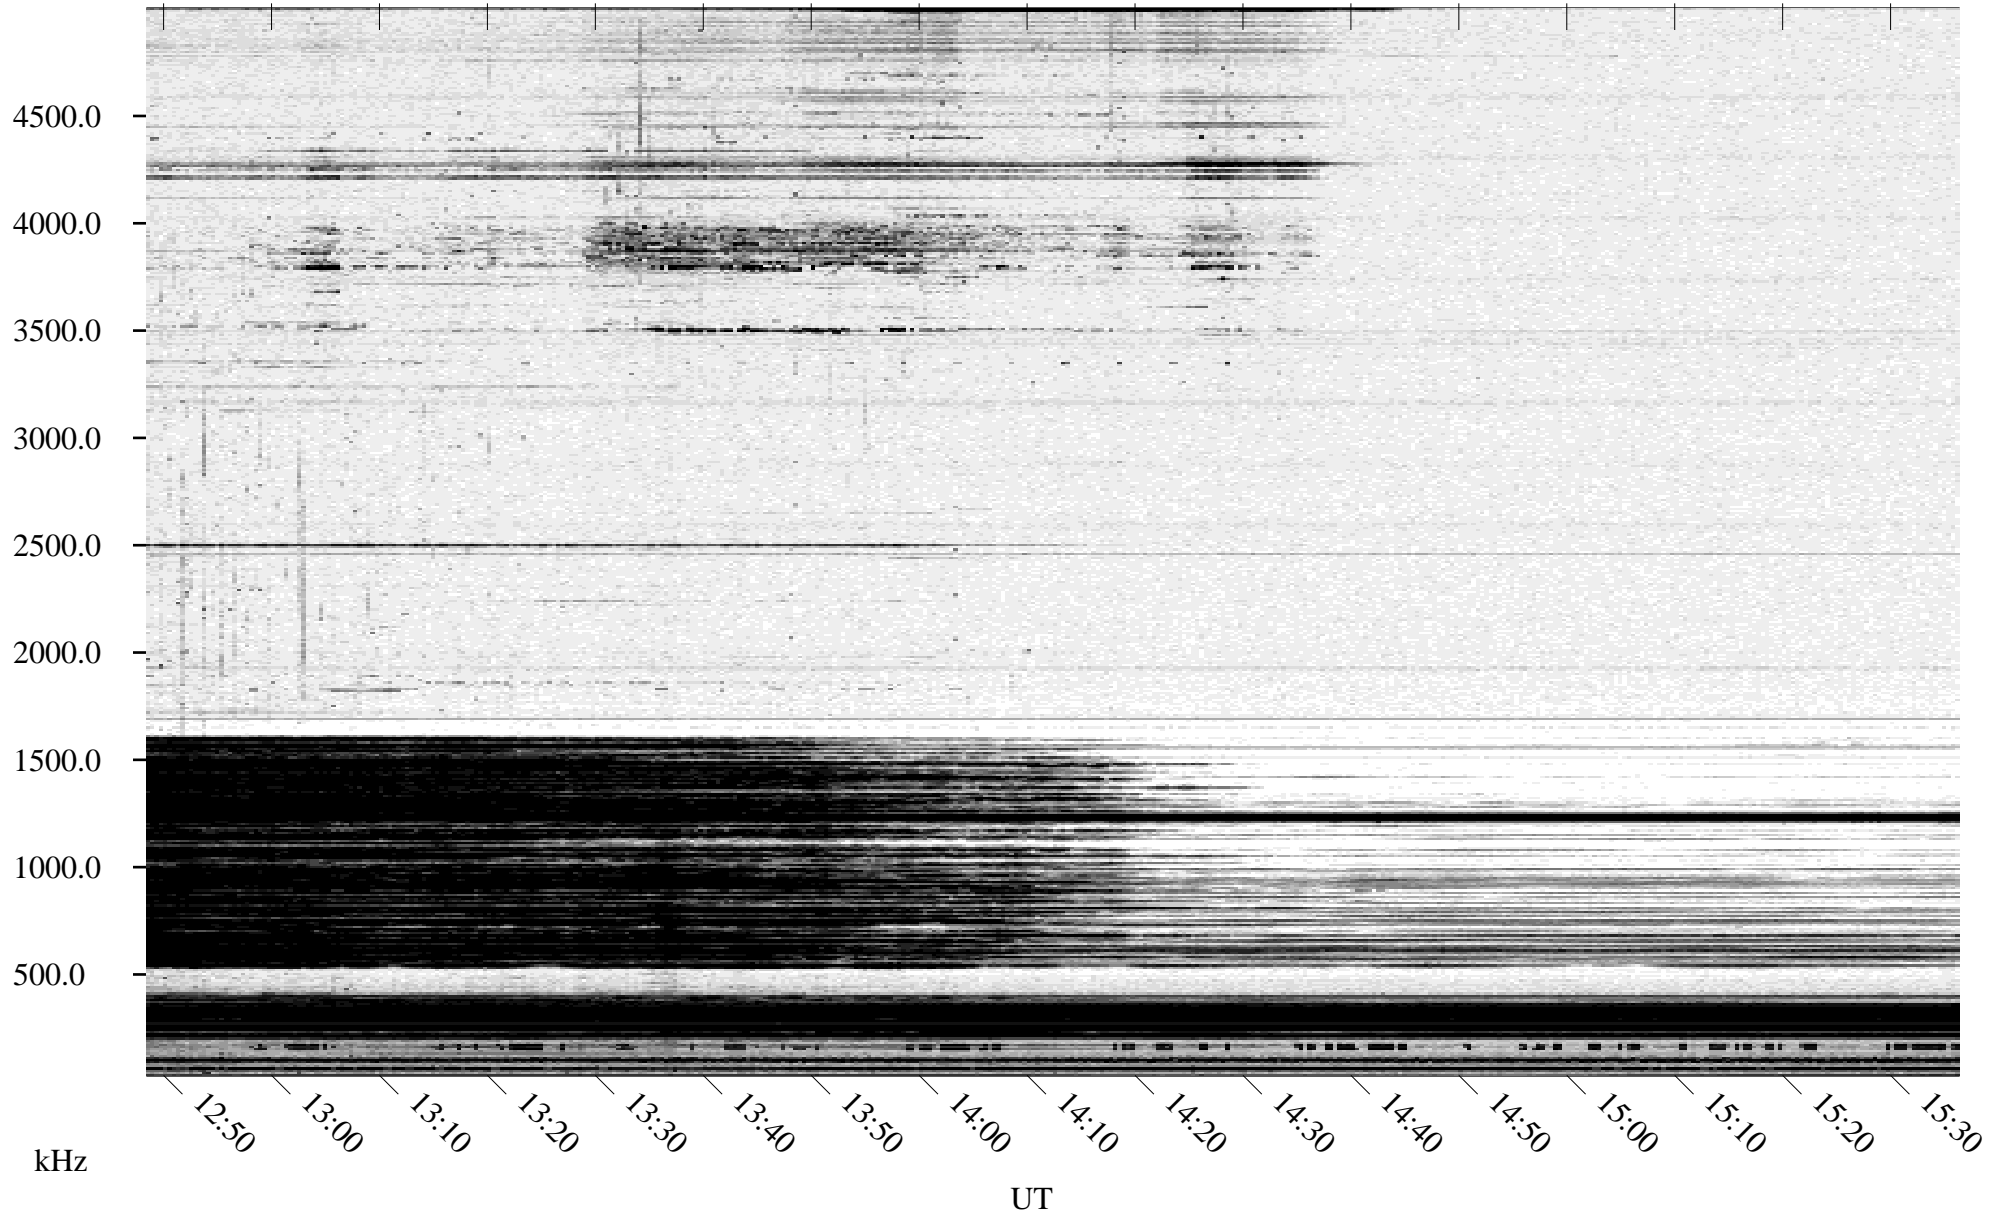

# 12/26/1994 Churchill, Manitoba

Linear Scale    Black = 161    White = 15

ch94359l.r00m max\_12

Page 5

# 12/26/1994 Churchill, Manitoba

Linear Scale    Black = 161    White = 15

ch94359l.r00m max\_12

Page 6

# 12/26/1994 Churchill, Manitoba

Linear Scale    Black = 161    White = 15

ch94359l.r00m max\_12

Page 7

# 12/26/1994 Churchill, Manitoba

Linear Scale    Black = 161    White = 15

ch94359l.r00m max\_12