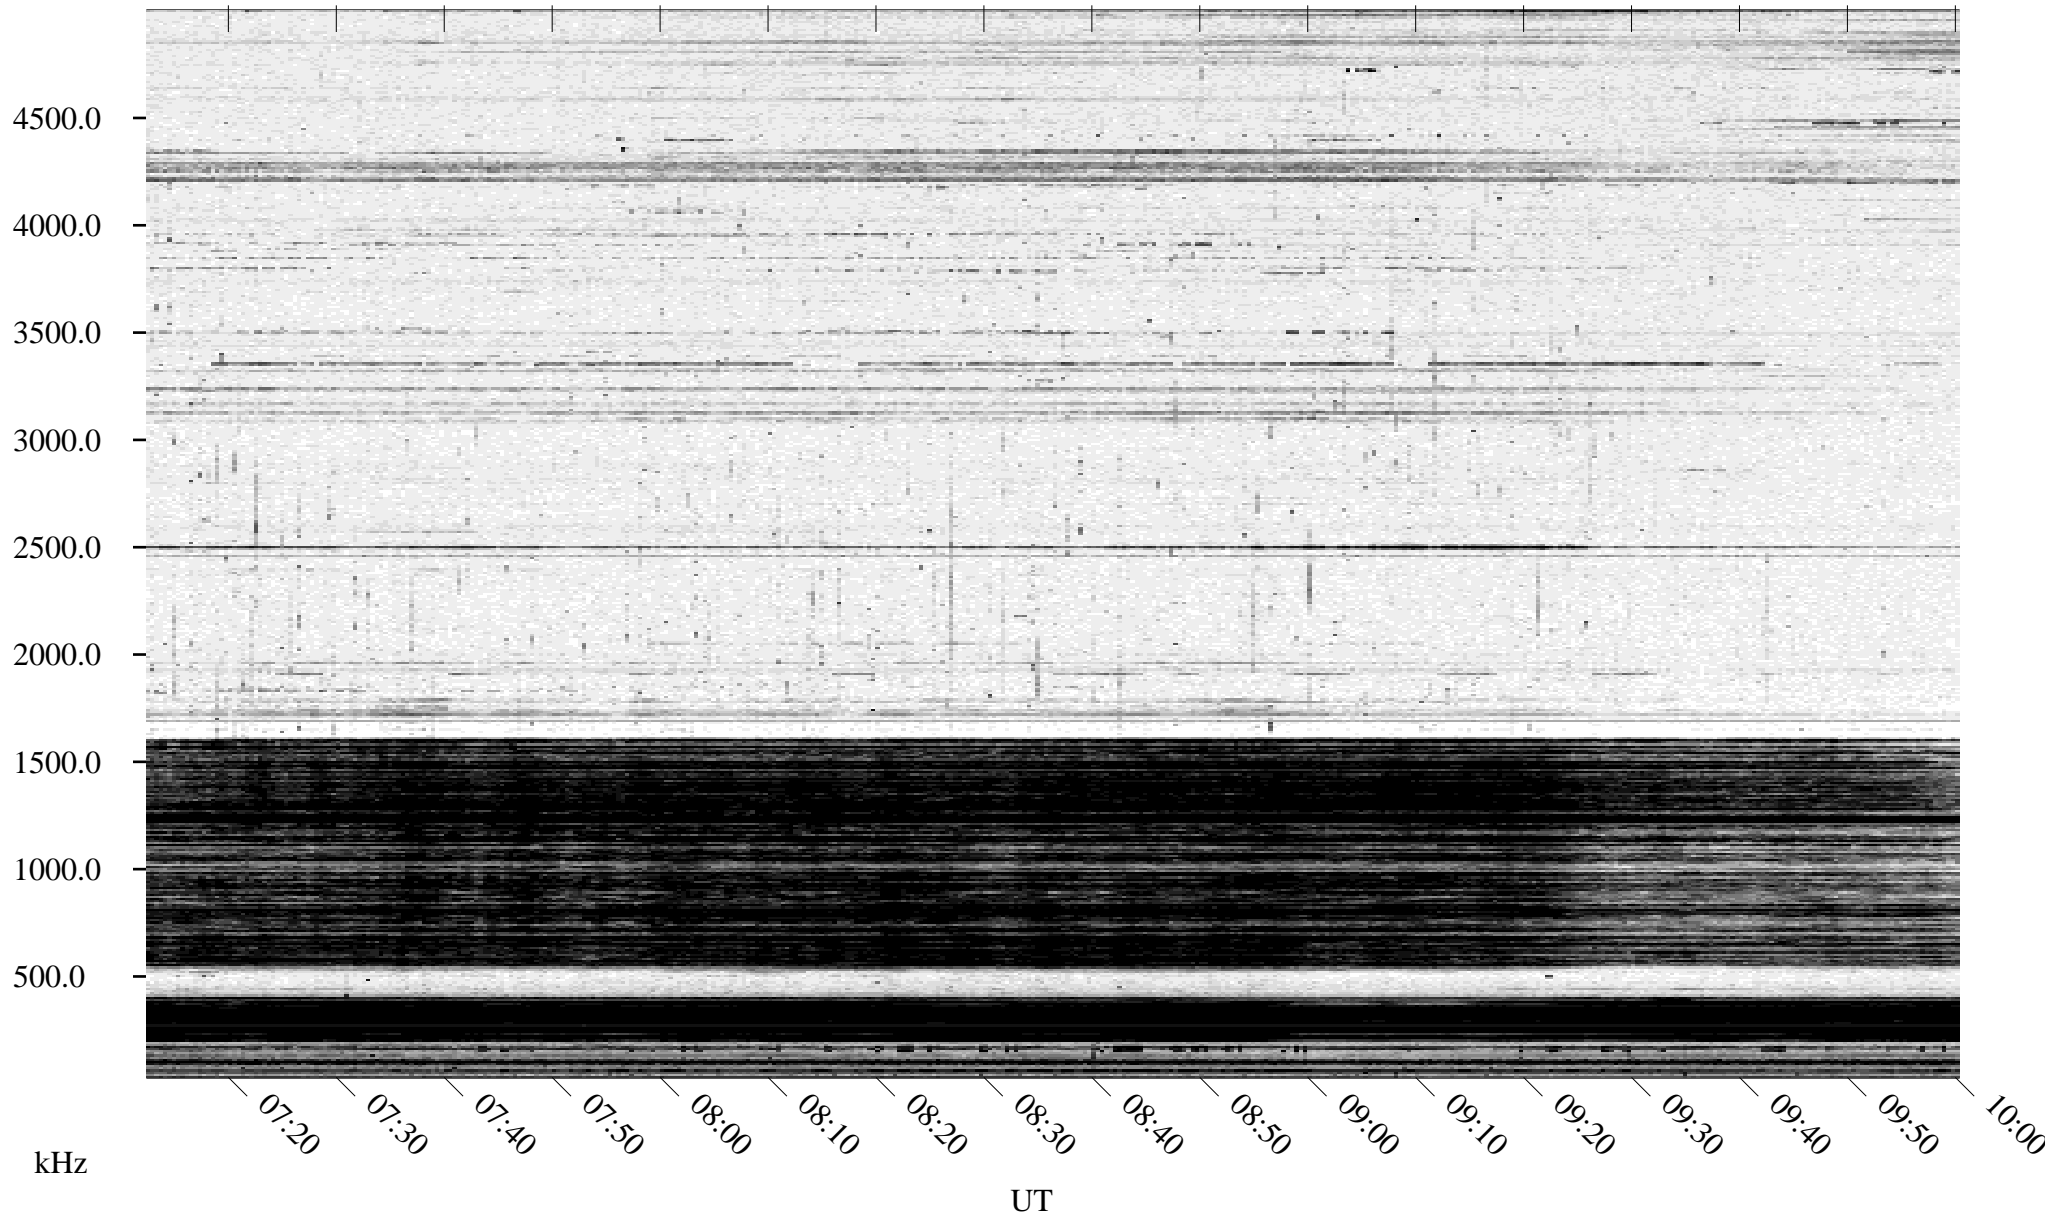

# 12/26/1994 Churchill, Manitoba

Linear Scale    Black = 161    White = 15

ch94359l.r00m max\_12

Page 3

# 12/26/1994 Churchill, Manitoba

Linear Scale    Black = 161    White = 15

ch94359l.r00m max\_12

Page 4

# 12/26/1994 Churchill, Manitoba

Linear Scale    Black = 161    White = 15

ch94359l.r00m max\_12

Page 5

# 12/26/1994 Churchill, Manitoba

Linear Scale    Black = 161    White = 15

ch94359l.r00m max\_12

Page 6