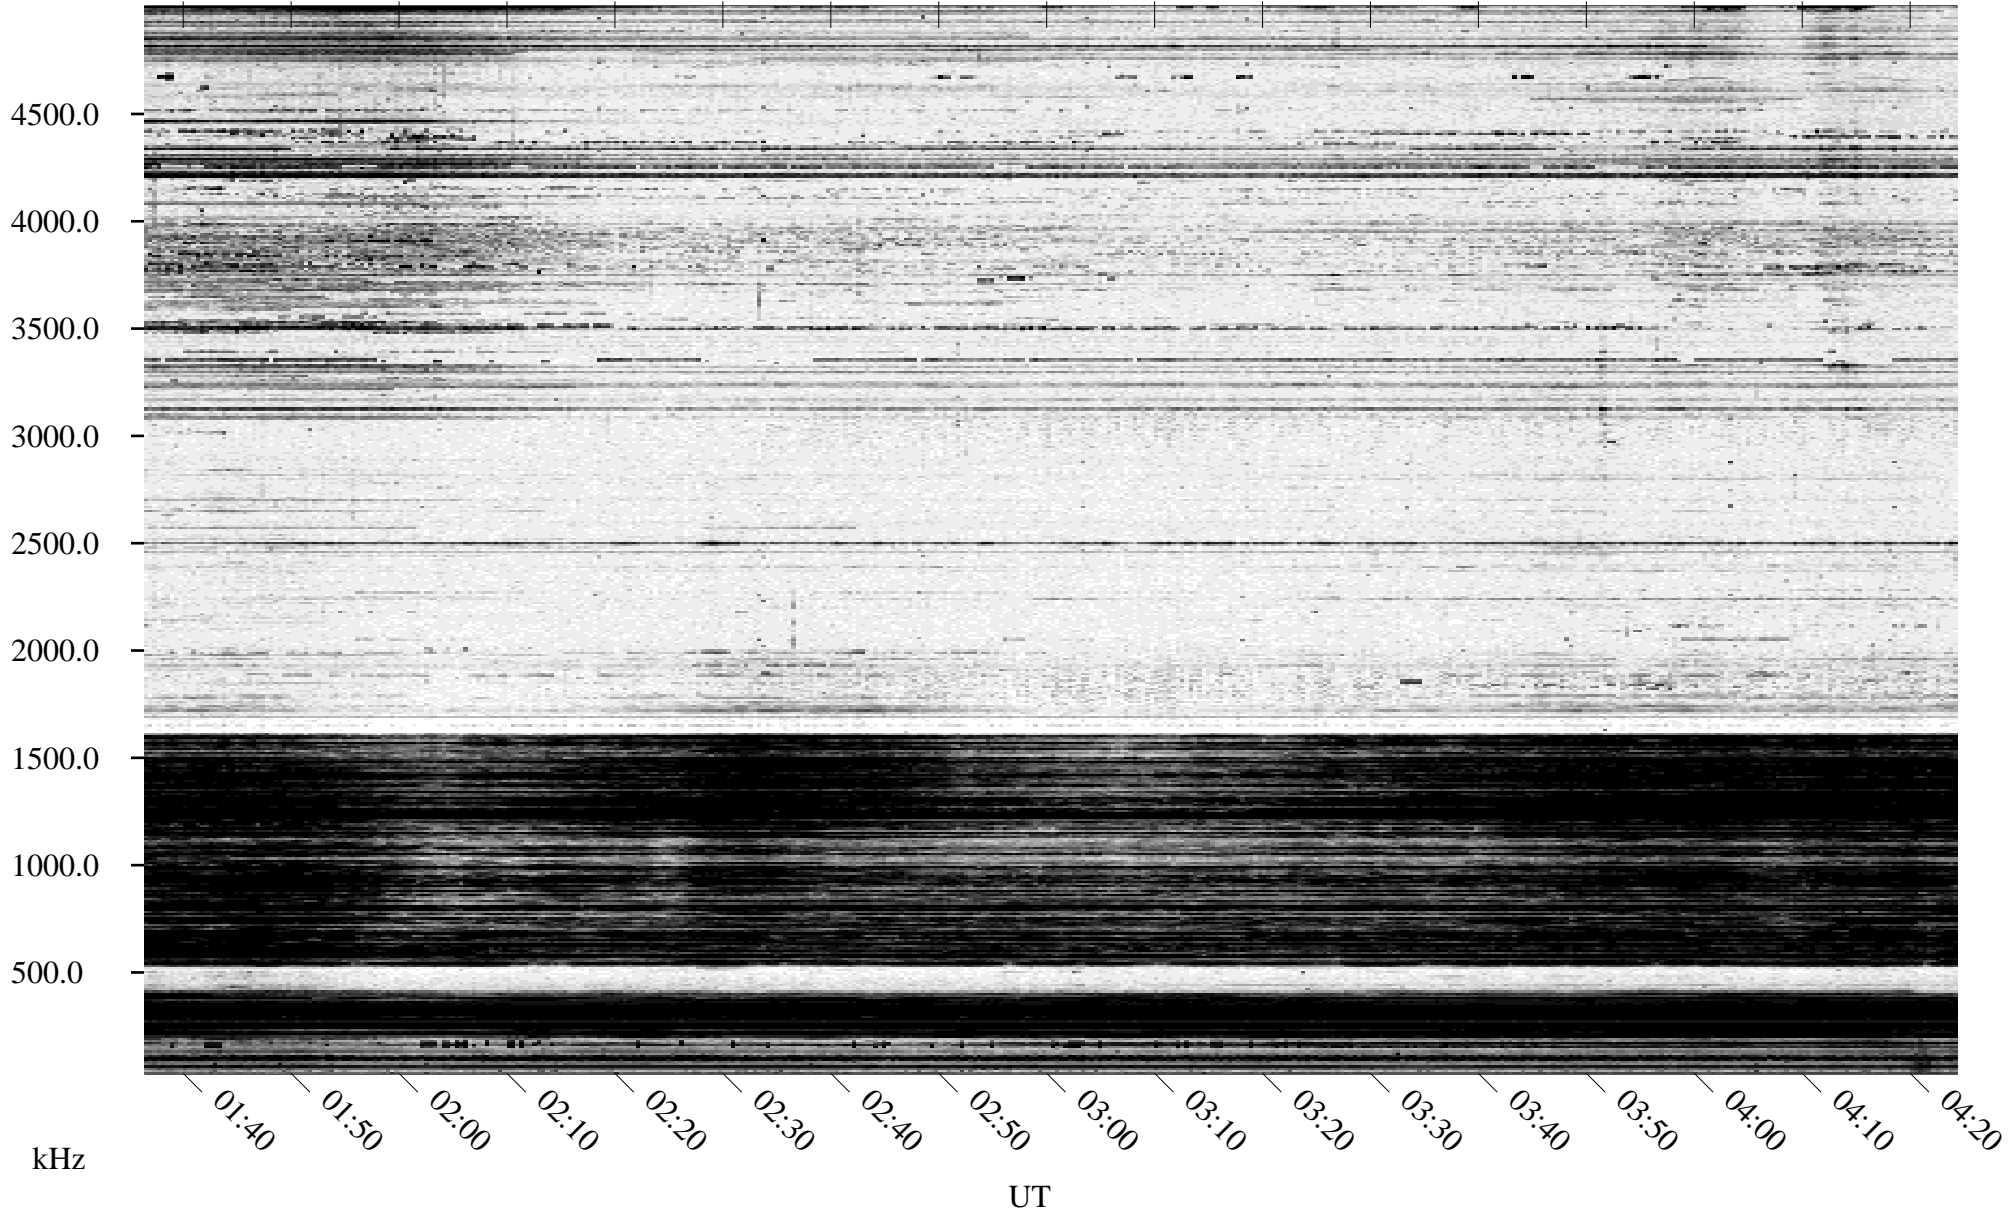

# 12/25/1994 Churchill, Manitoba

Linear Scale    Black = 161    White = 15

ch94359l.r00m max\_12

Page 1

# 12/25/1994 Churchill, Manitoba

Linear Scale    Black = 161    White = 15

ch94359l.r00m max\_12

Page 2

# 12/26/1994 Churchill, Manitoba

Linear Scale    Black = 161    White = 15

ch94359l.r00m max\_12

Page 3

# 12/26/1994 Churchill, Manitoba

Linear Scale    Black = 161    White = 15

ch94359l.r00m max\_12

Page 4