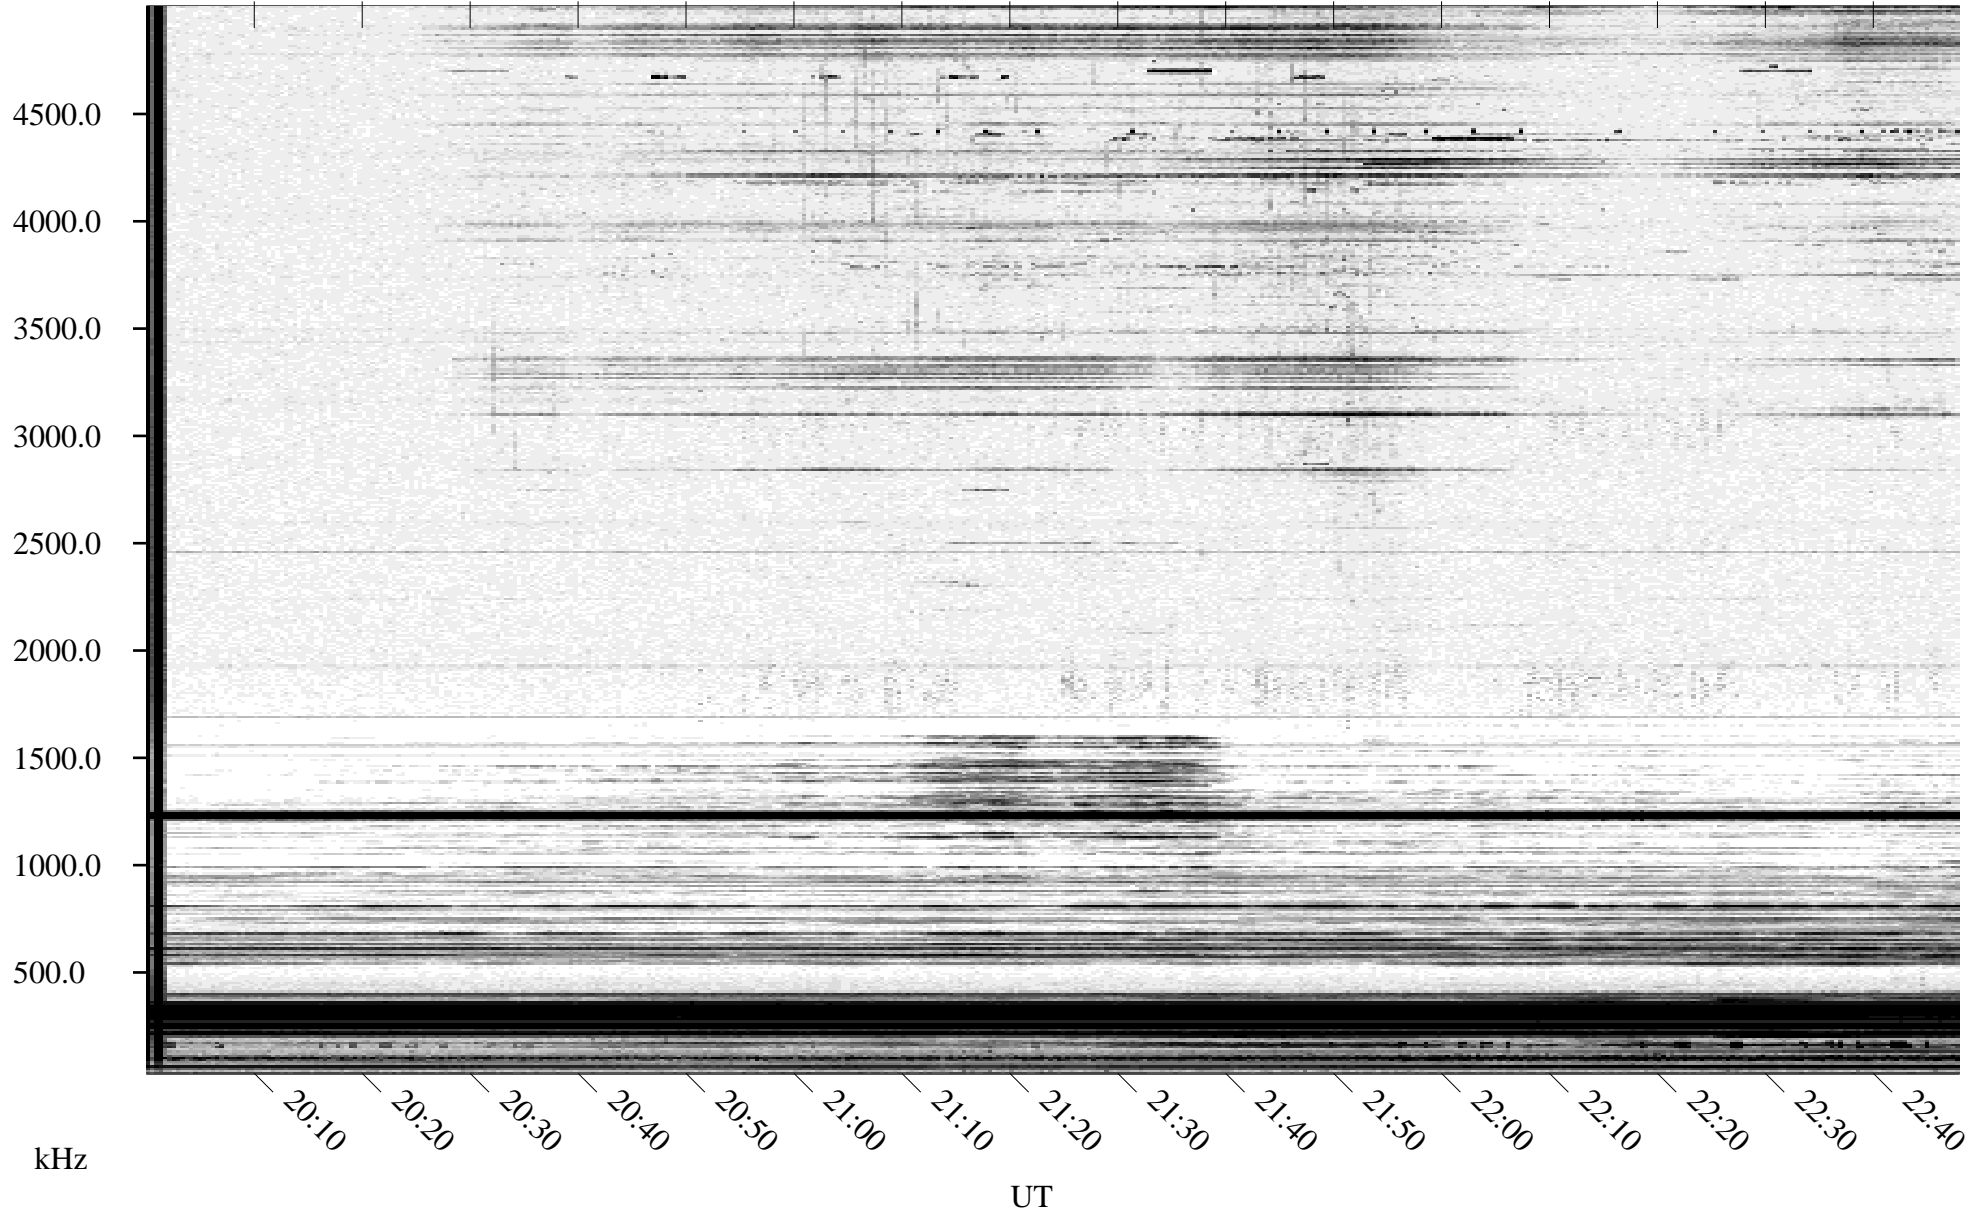

# 12/25/1994 Churchill, Manitoba

Linear Scale    Black = 161    White = 15

ch94359l.r00m max\_12

Page 1

# 12/25/1994 Churchill, Manitoba

Linear Scale    Black = 161    White = 15

ch94359l.r00m max\_12

Page 2

# 12/26/1994 Churchill, Manitoba

Linear Scale    Black = 161    White = 15

ch94359l.r00m max\_12

Page 3

# 12/26/1994 Churchill, Manitoba

Linear Scale    Black = 161    White = 15

ch94359l.r00m max\_12

Page 4