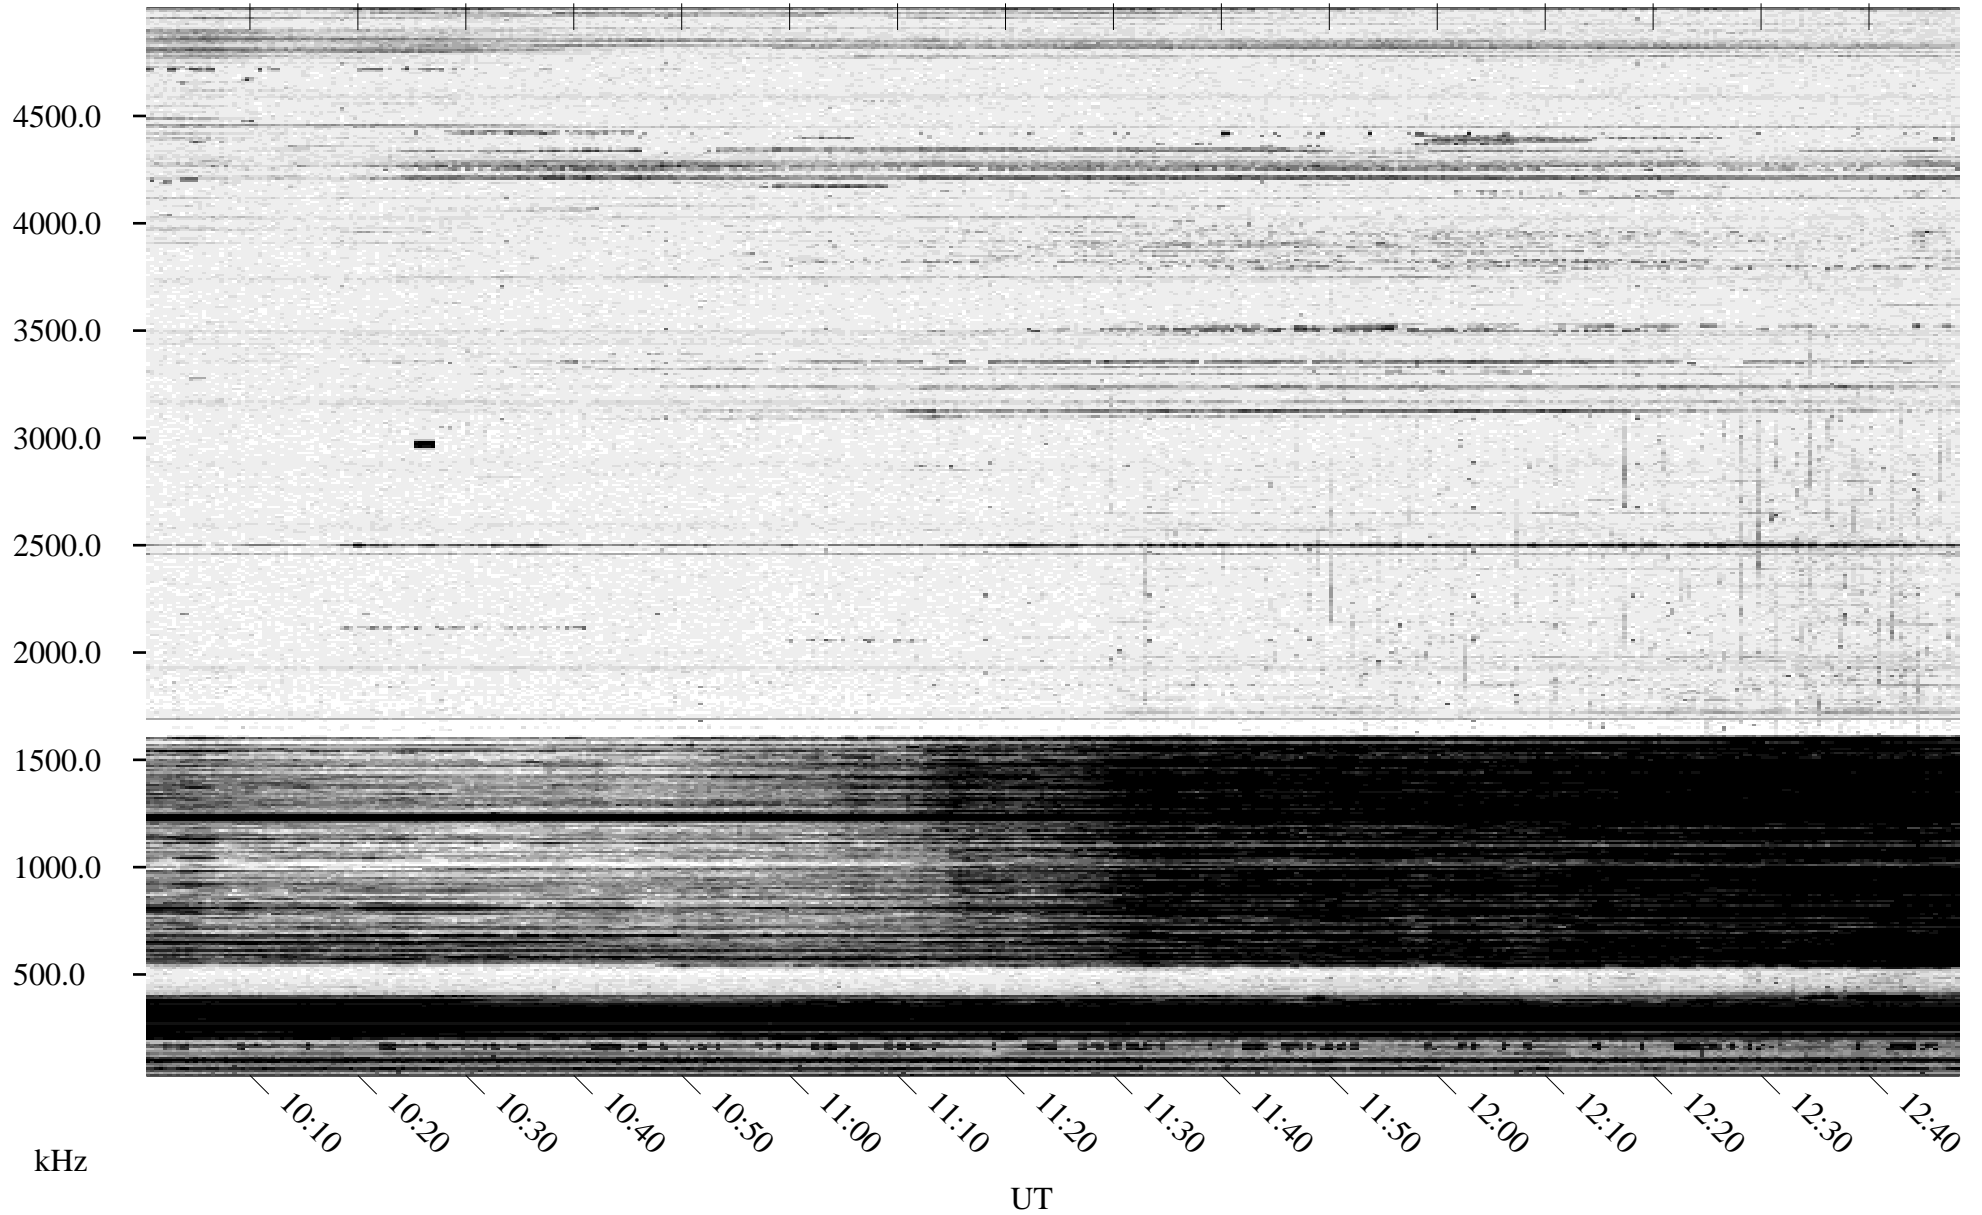

# 12/26/1994 Churchill, Manitoba

Linear Scale    Black = 161    White = 15

ch94359l.r00m max\_12

Page 4

# 12/26/1994 Churchill, Manitoba

Linear Scale    Black = 161    White = 15

ch94359l.r00m max\_12

Page 5

# 12/26/1994 Churchill, Manitoba

Linear Scale    Black = 161    White = 15

ch94359l.r00m max\_12

Page 6

# 12/26/1994 Churchill, Manitoba

Linear Scale    Black = 161    White = 15

ch94359l.r00m max\_12

Page 7