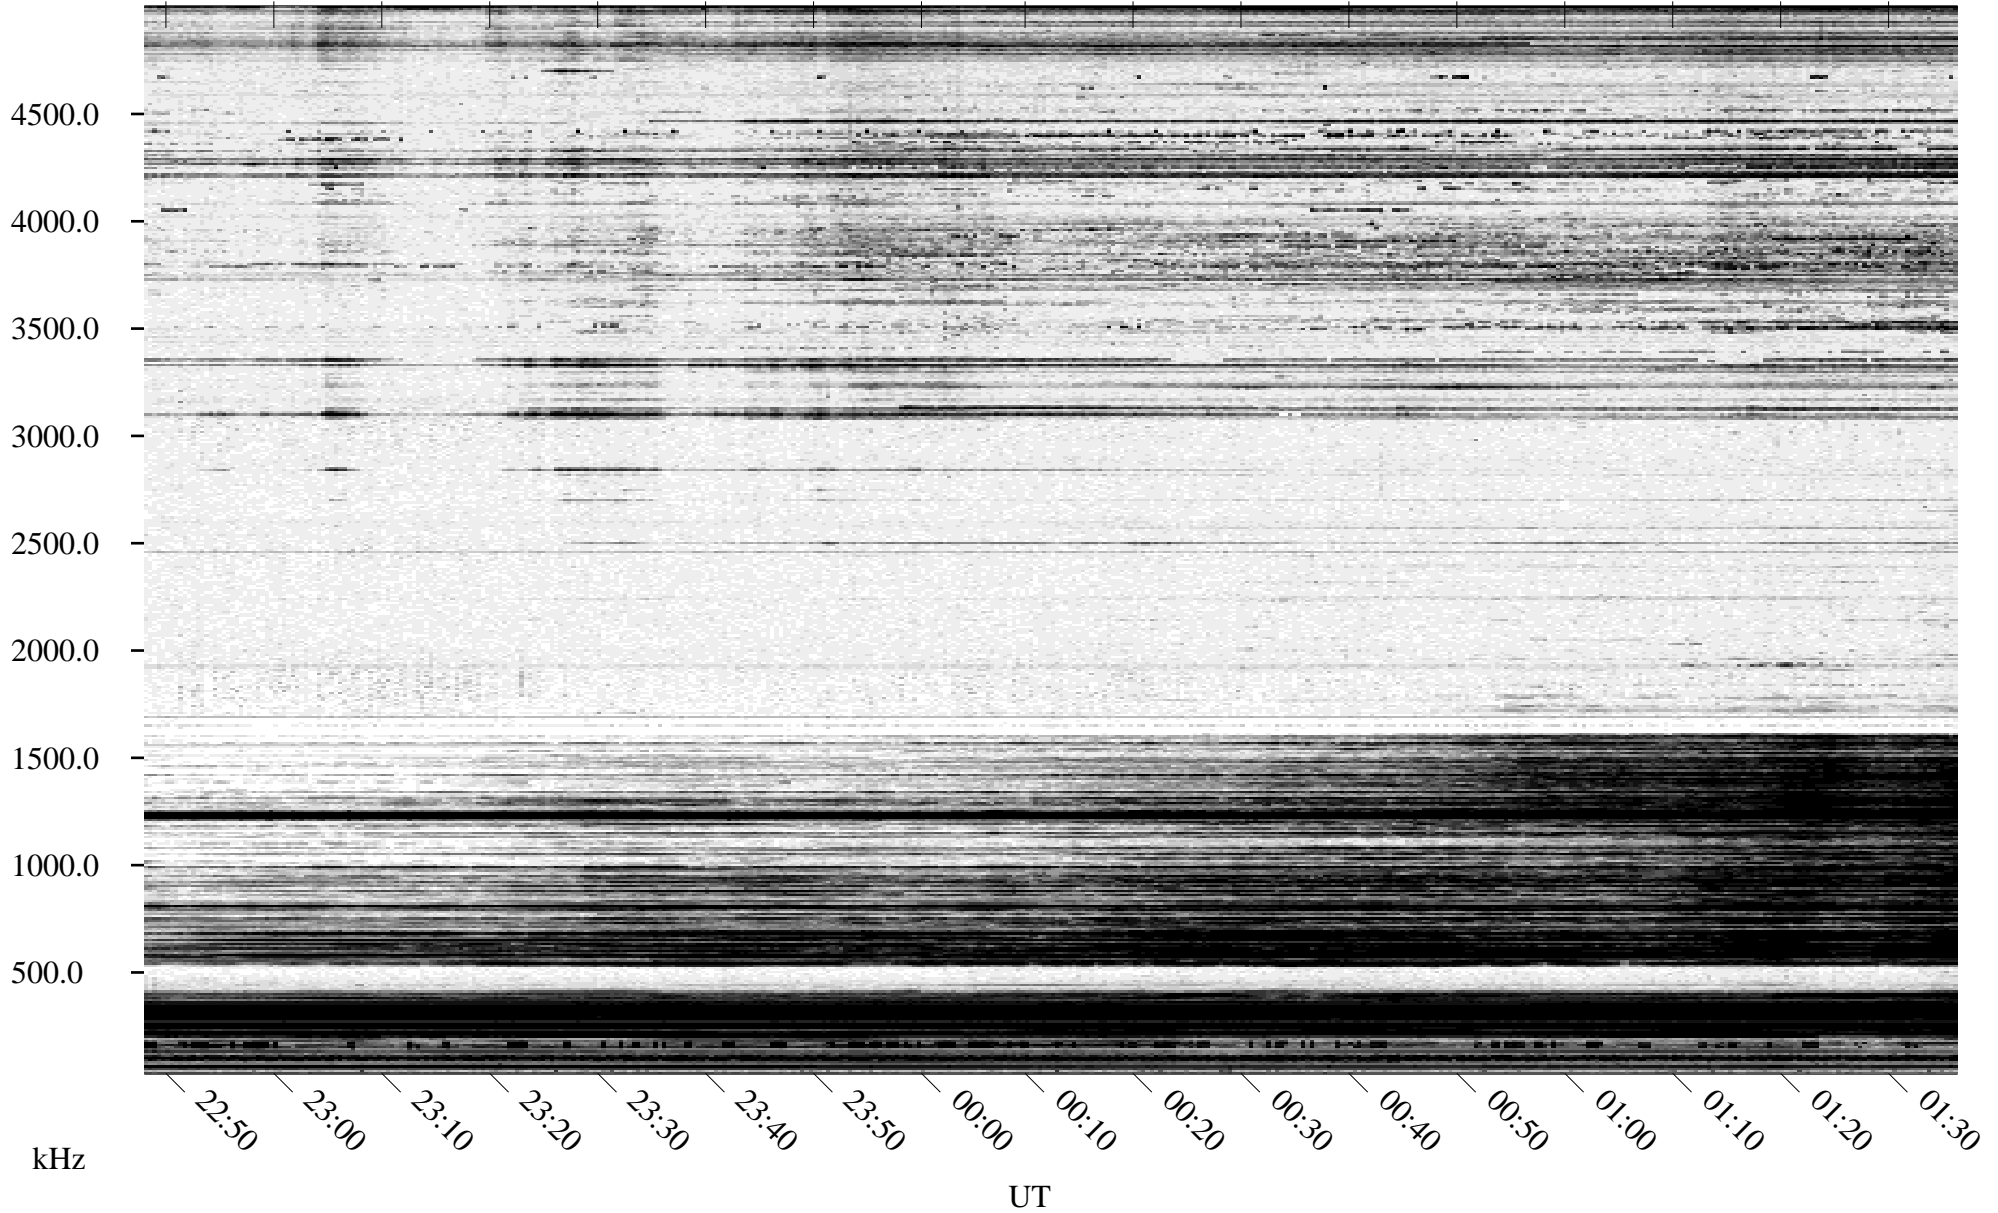

# 12/25/1994 Churchill, Manitoba

Linear Scale    Black = 161    White = 15

ch94359l.r00m max\_12

Page 1

# 12/25/1994 Churchill, Manitoba

Linear Scale    Black = 161    White = 15

ch94359l.r00m max\_12

Page 2

# 12/26/1994 Churchill, Manitoba

Linear Scale    Black = 161    White = 15

ch94359l.r00m max\_12

Page 3

# 12/26/1994 Churchill, Manitoba

Linear Scale    Black = 161    White = 15

ch94359l.r00m max\_12

Page 4