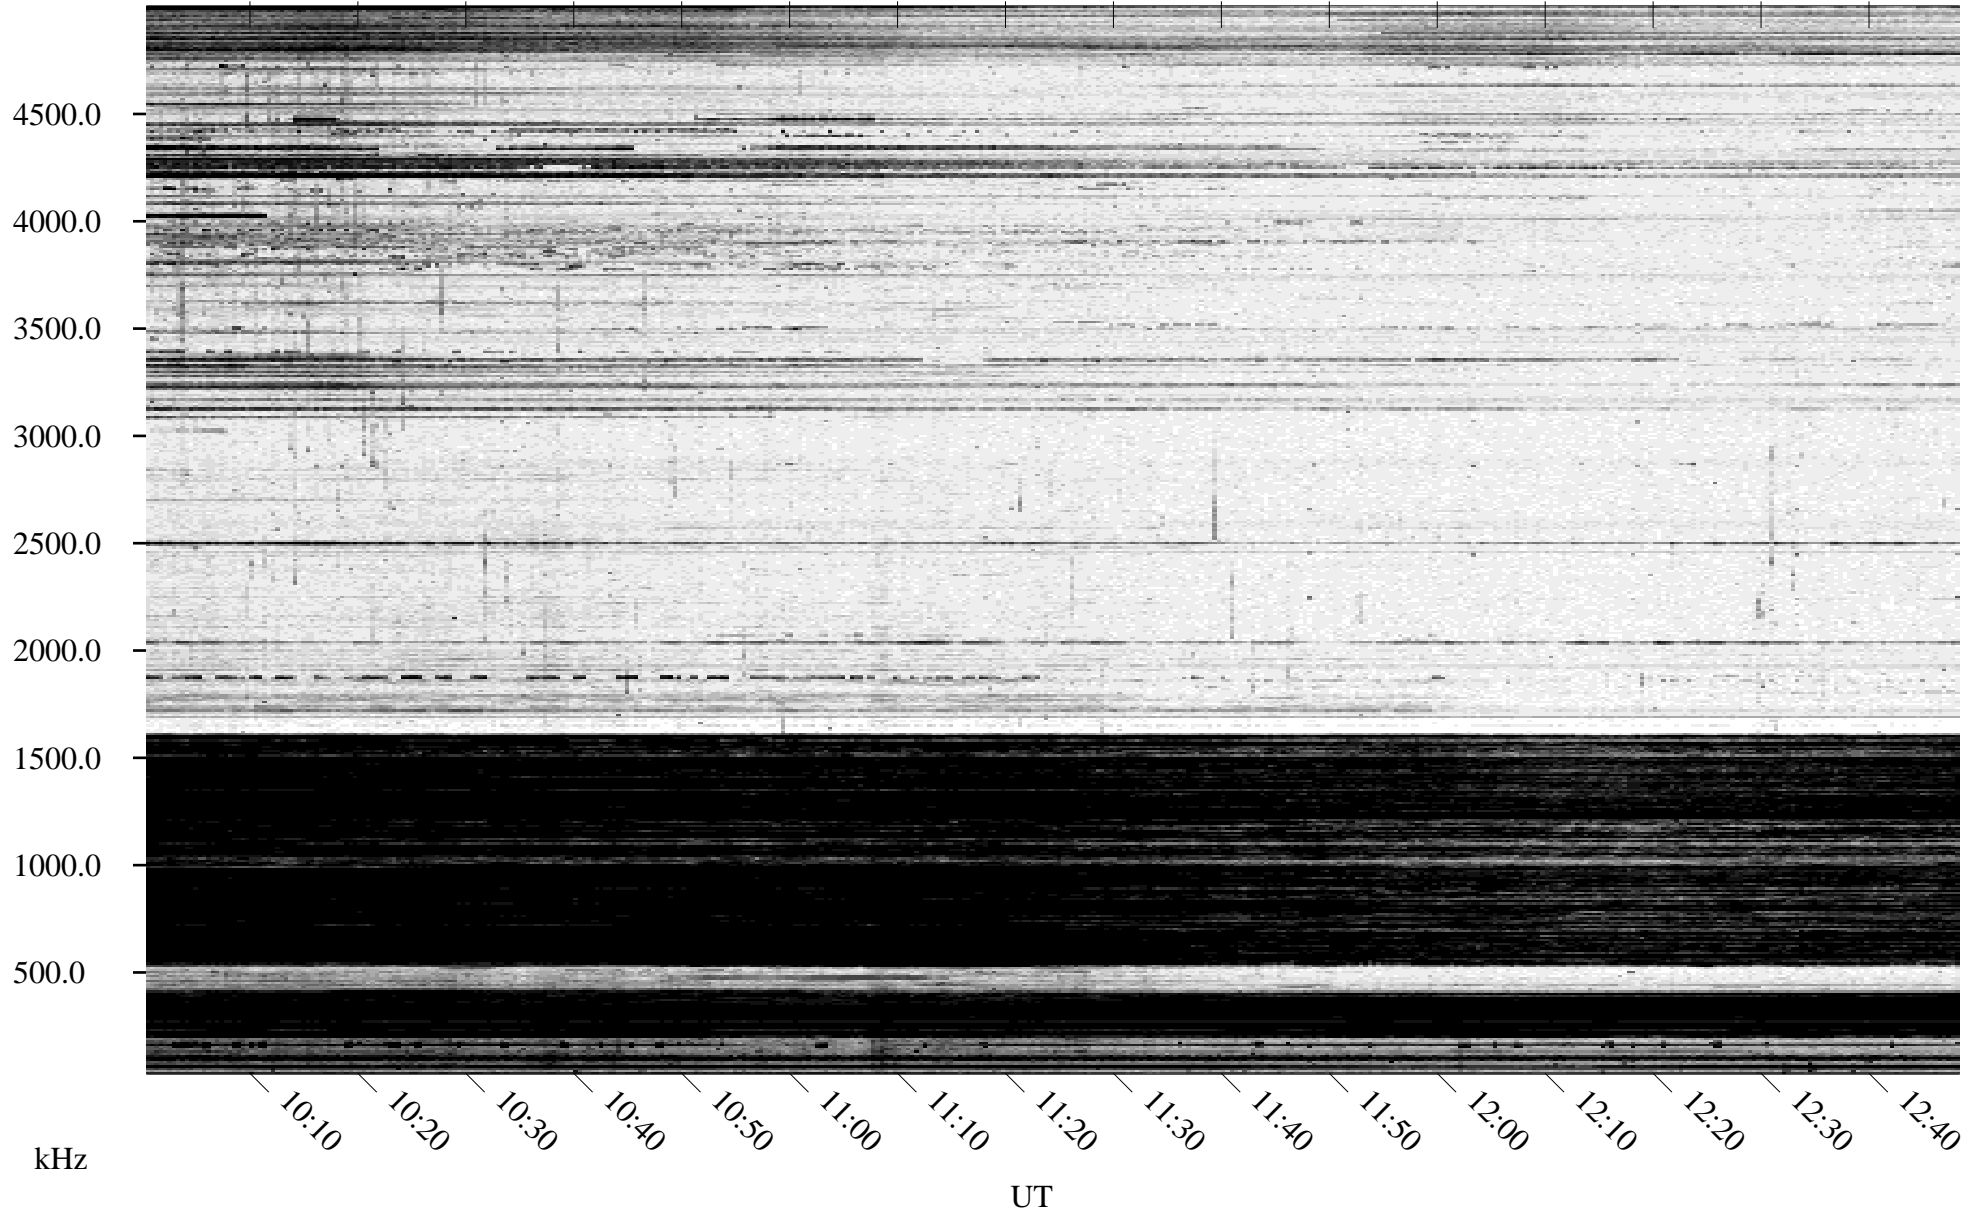

# 12/27/1994 Churchill, Manitoba

Linear Scale    Black = 161    White = 15

ch94360l.r00m max\_12

Page 4

# 12/27/1994 Churchill, Manitoba

Linear Scale    Black = 161    White = 15

ch94360l.r00m max\_12

Page 5

# 12/27/1994 Churchill, Manitoba

Linear Scale    Black = 161    White = 15

ch94360l.r00m max\_12

Page 6

# 12/27/1994 Churchill, Manitoba

Linear Scale    Black = 161    White = 15

ch94360l.r00m max\_12

kHz

15:40

15:50

UT