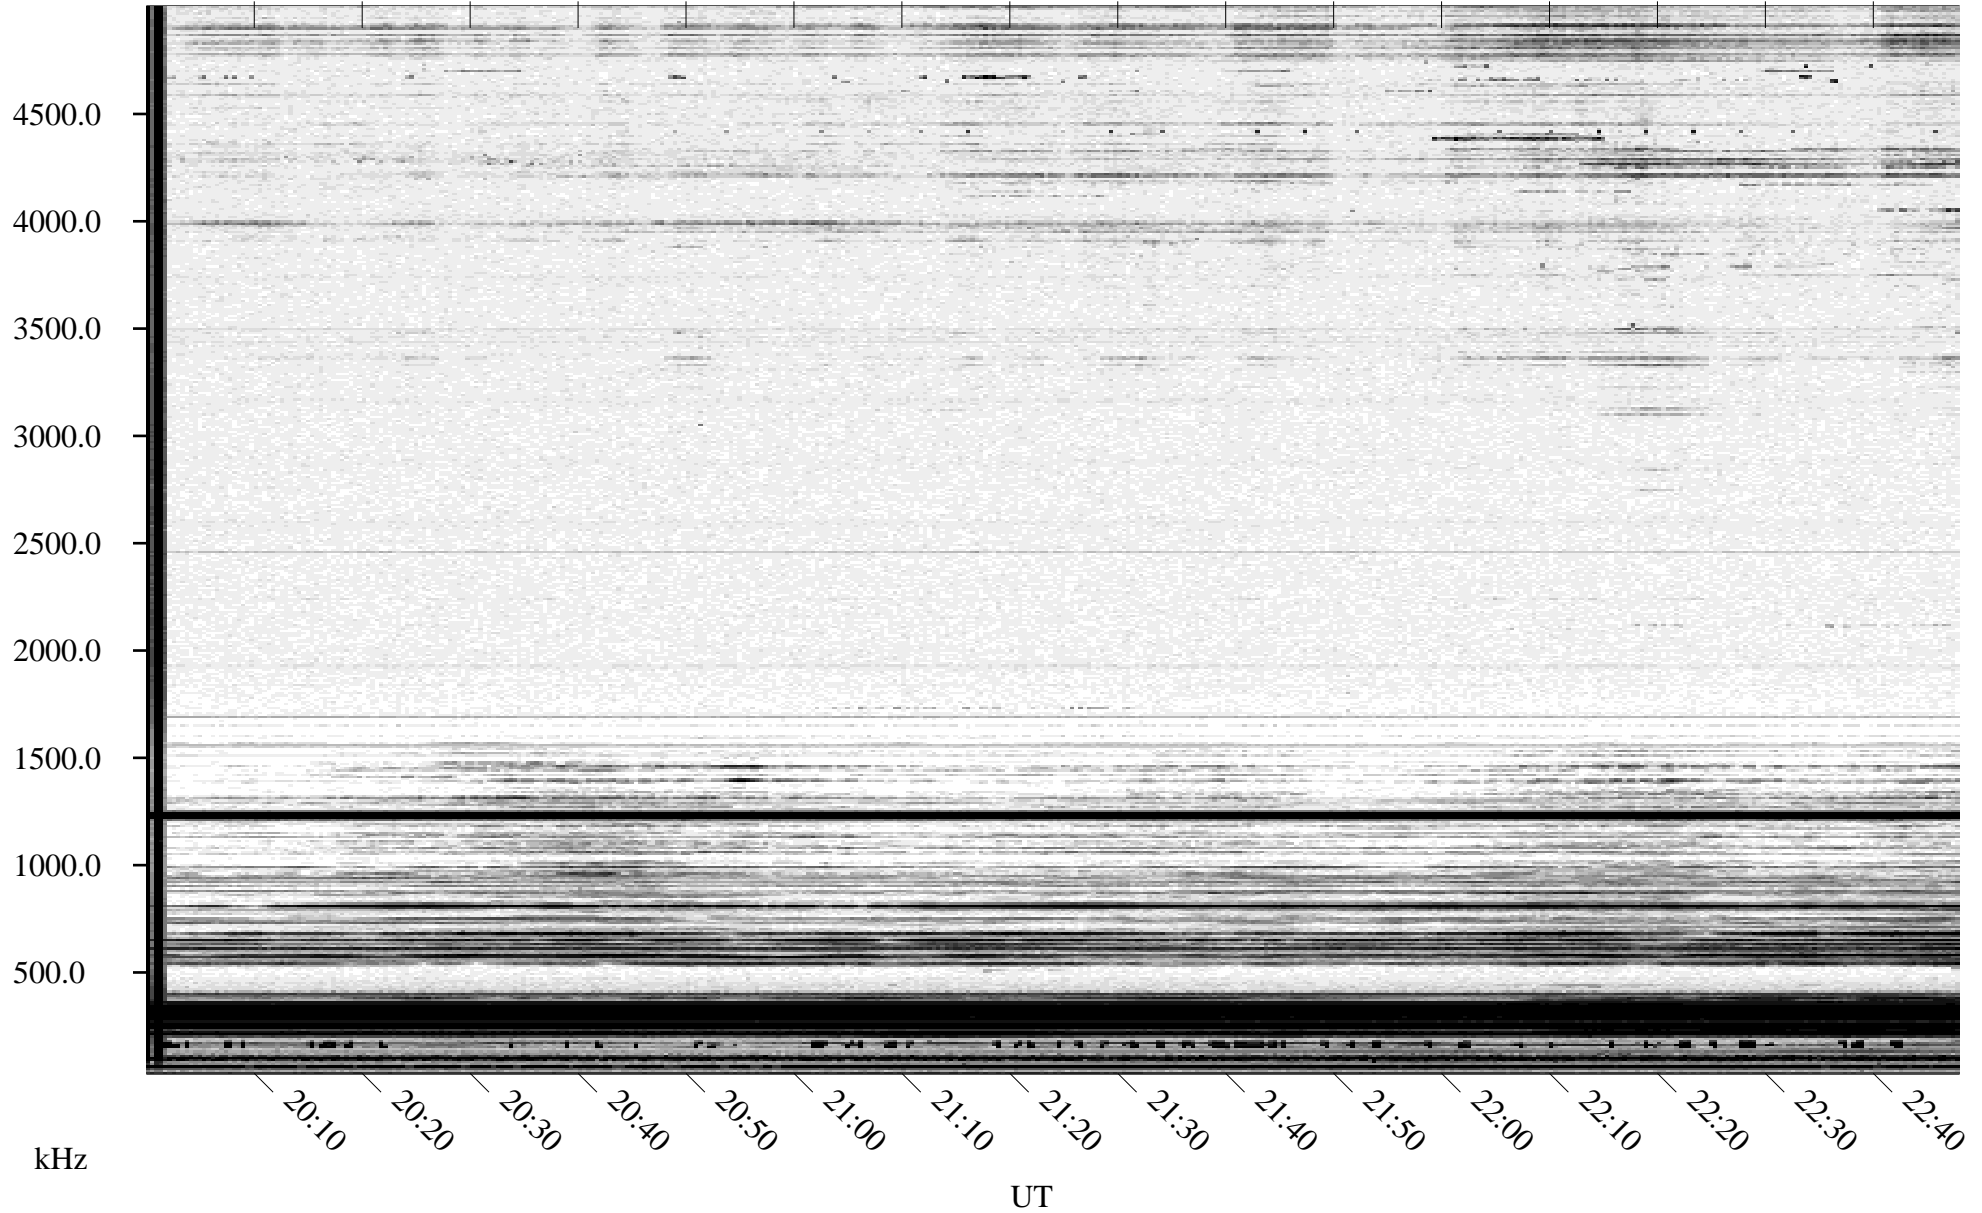

# 12/26/1994 Churchill, Manitoba

Linear Scale    Black = 161    White = 15

ch94360l.r00m max\_12

Page 1

# 12/26/1994 Churchill, Manitoba

Linear Scale    Black = 161    White = 15

ch94360l.r00m max\_12

Page 2

# 12/27/1994 Churchill, Manitoba

Linear Scale    Black = 161    White = 15

ch94360l.r00m max\_12

Page 3

# 12/27/1994 Churchill, Manitoba

Linear Scale    Black = 161    White = 15

ch94360l.r00m max\_12

Page 4