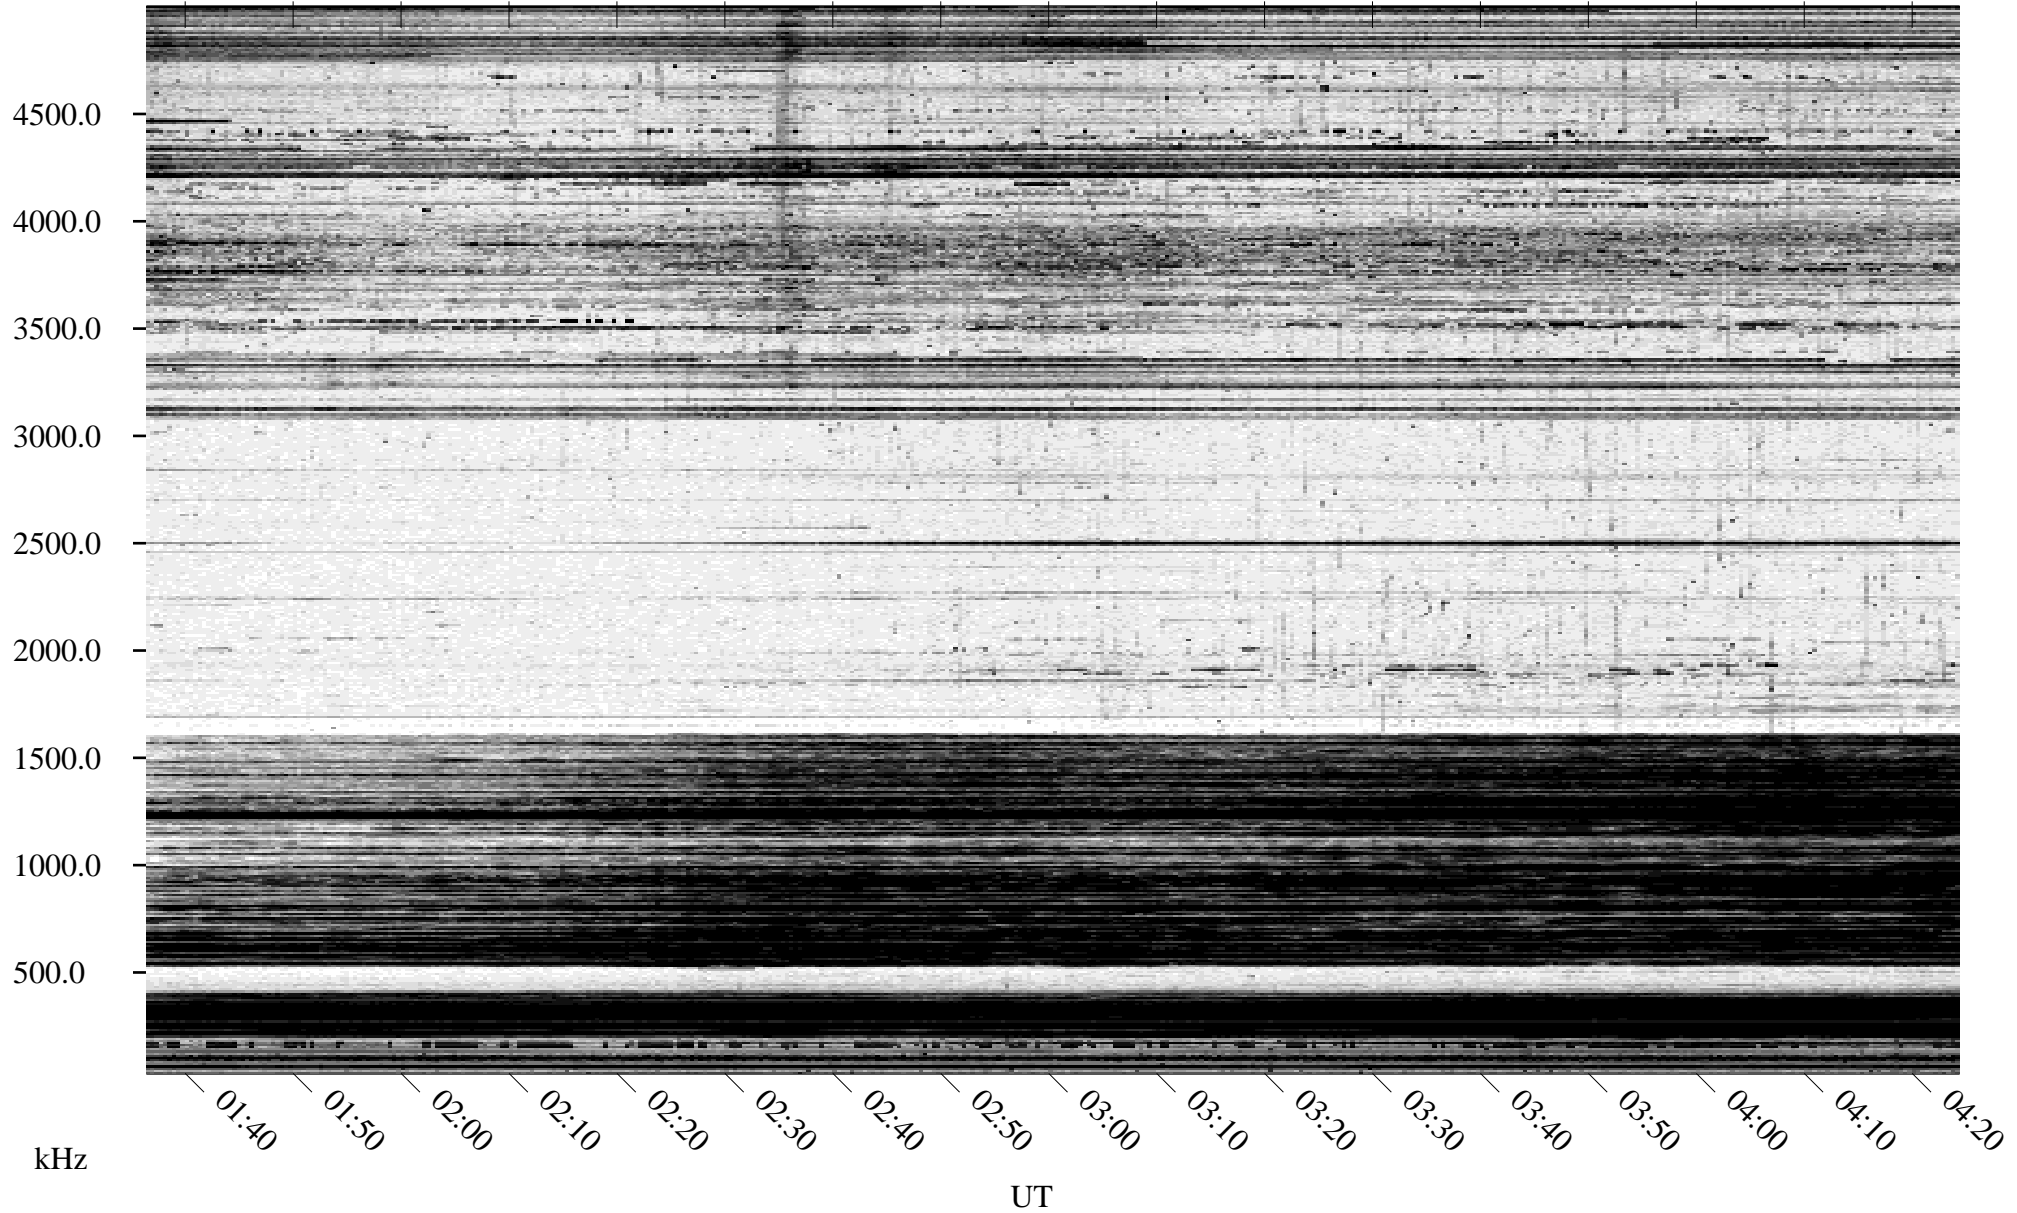

# 12/26/1994 Churchill, Manitoba

Linear Scale    Black = 161    White = 15

ch94360l.r00m max\_12

Page 1

# 12/26/1994 Churchill, Manitoba

Linear Scale    Black = 161    White = 15

ch94360l.r00m max\_12

Page 2

# 12/27/1994 Churchill, Manitoba

Linear Scale    Black = 161    White = 15

ch94360l.r00m max\_12

Page 3

# 12/27/1994 Churchill, Manitoba

Linear Scale    Black = 161    White = 15

ch94360l.r00m max\_12

Page 4