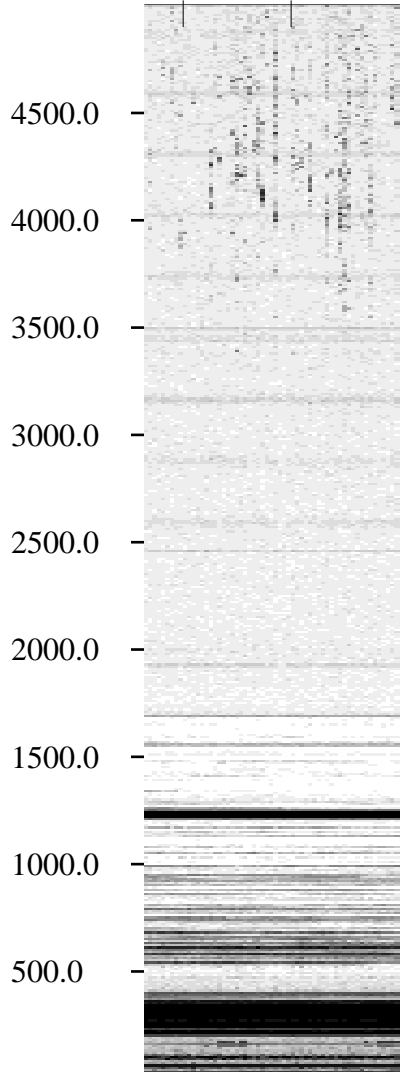

# 12/26/1994 Churchill, Manitoba

Linear Scale    Black = 161    White = 15

ch94360l.r00m max\_12

Page 1

# 12/26/1994 Churchill, Manitoba

Linear Scale    Black = 161    White = 15

ch94360l.r00m max\_12

Page 2

# 12/27/1994 Churchill, Manitoba

Linear Scale    Black = 161    White = 15

ch94360l.r00m max\_12

Page 3

# 12/27/1994 Churchill, Manitoba

Linear Scale    Black = 161    White = 15

ch94360l.r00m max\_12

kHz

15:40

15:50

UT