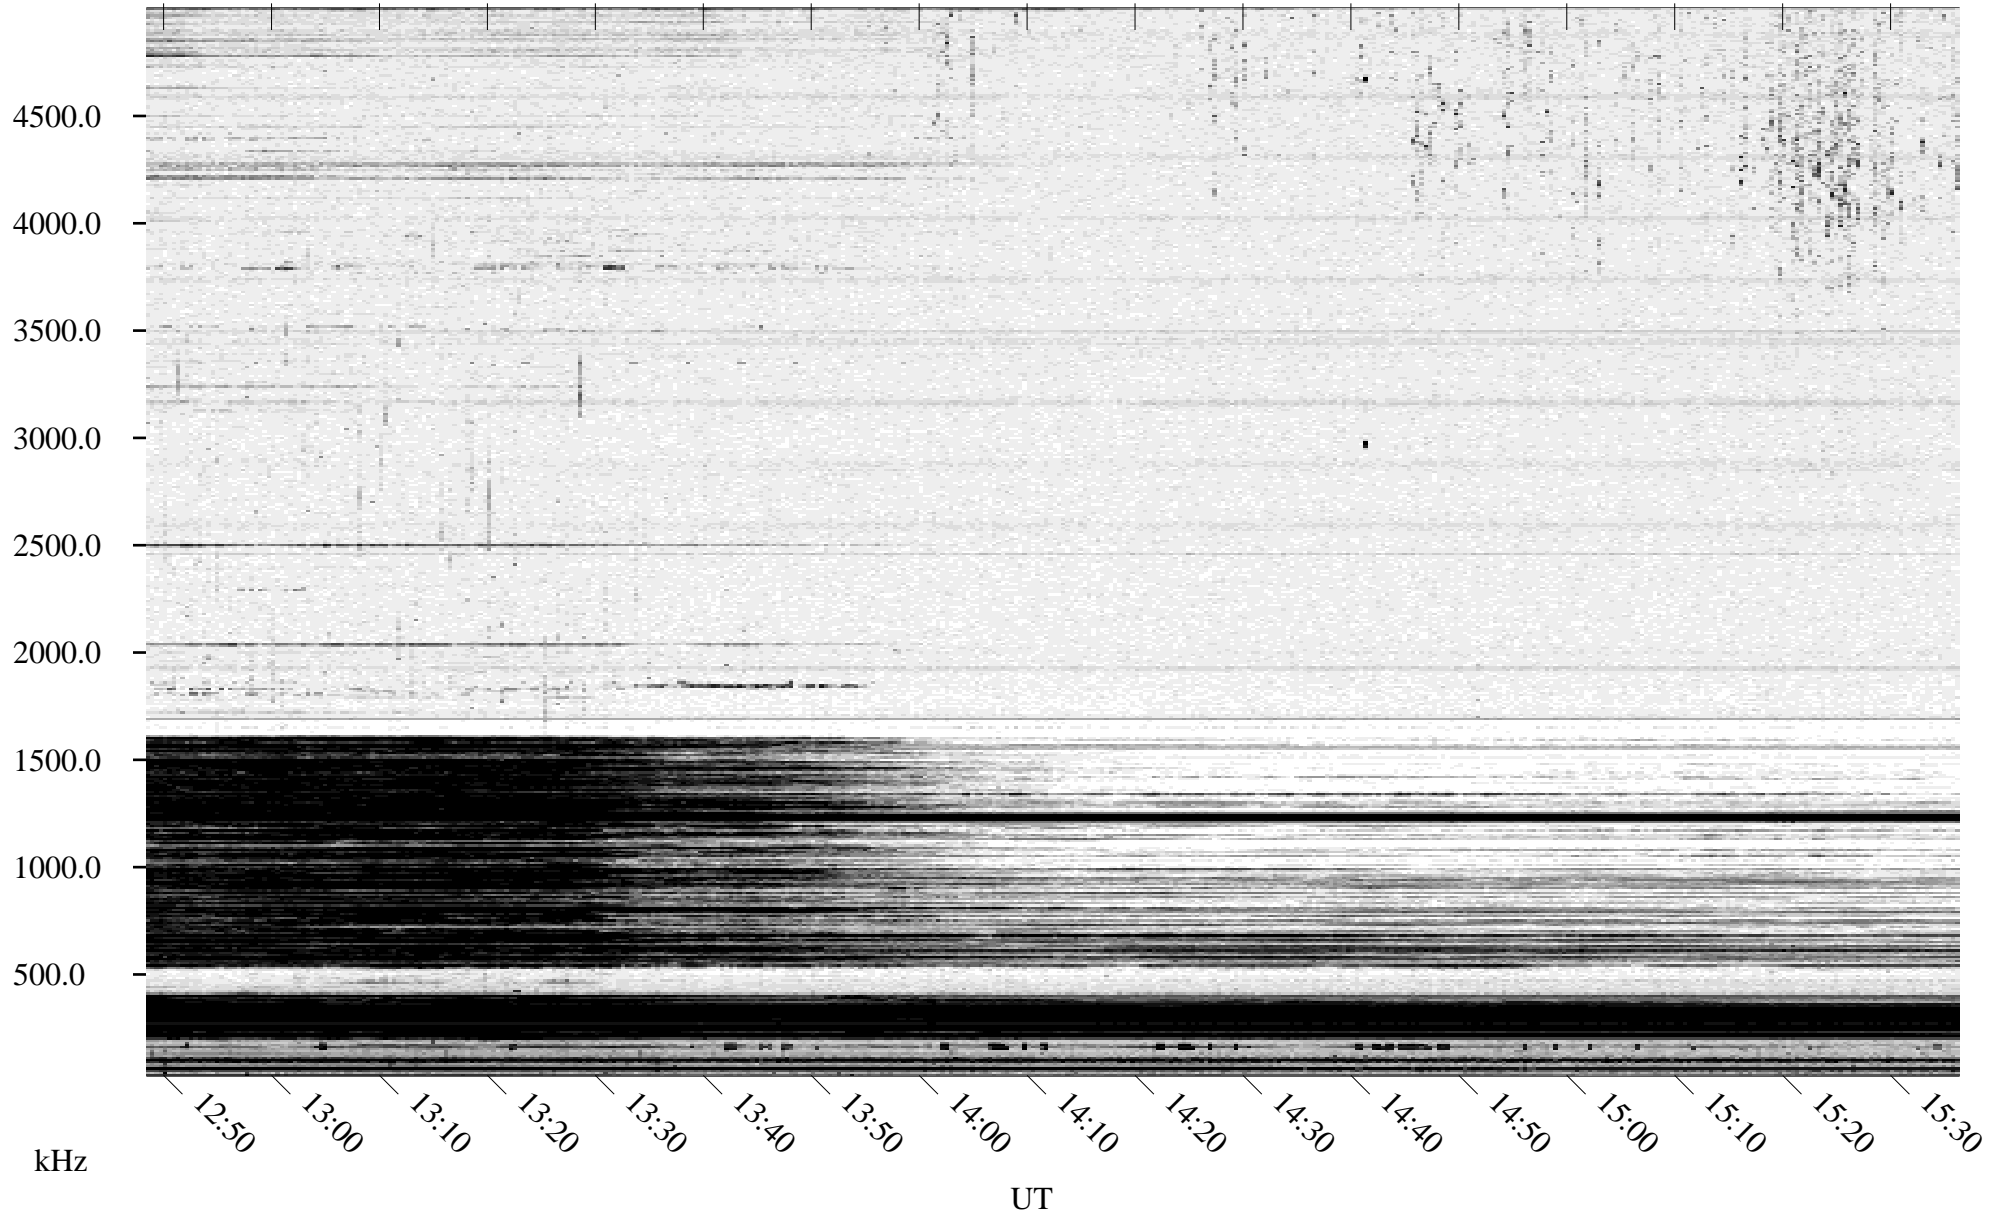

# 12/27/1994 Churchill, Manitoba

Linear Scale    Black = 161    White = 15

ch94360l.r00m max\_12

Page 6

# 12/27/1994 Churchill, Manitoba

Linear Scale    Black = 161    White = 15

ch94360l.r00m max\_12

Page 7

# 12/27/1994 Churchill, Manitoba

Linear Scale    Black = 161    White = 15

ch94360l.r00m max\_12

kHz

15:40

15:50

UT