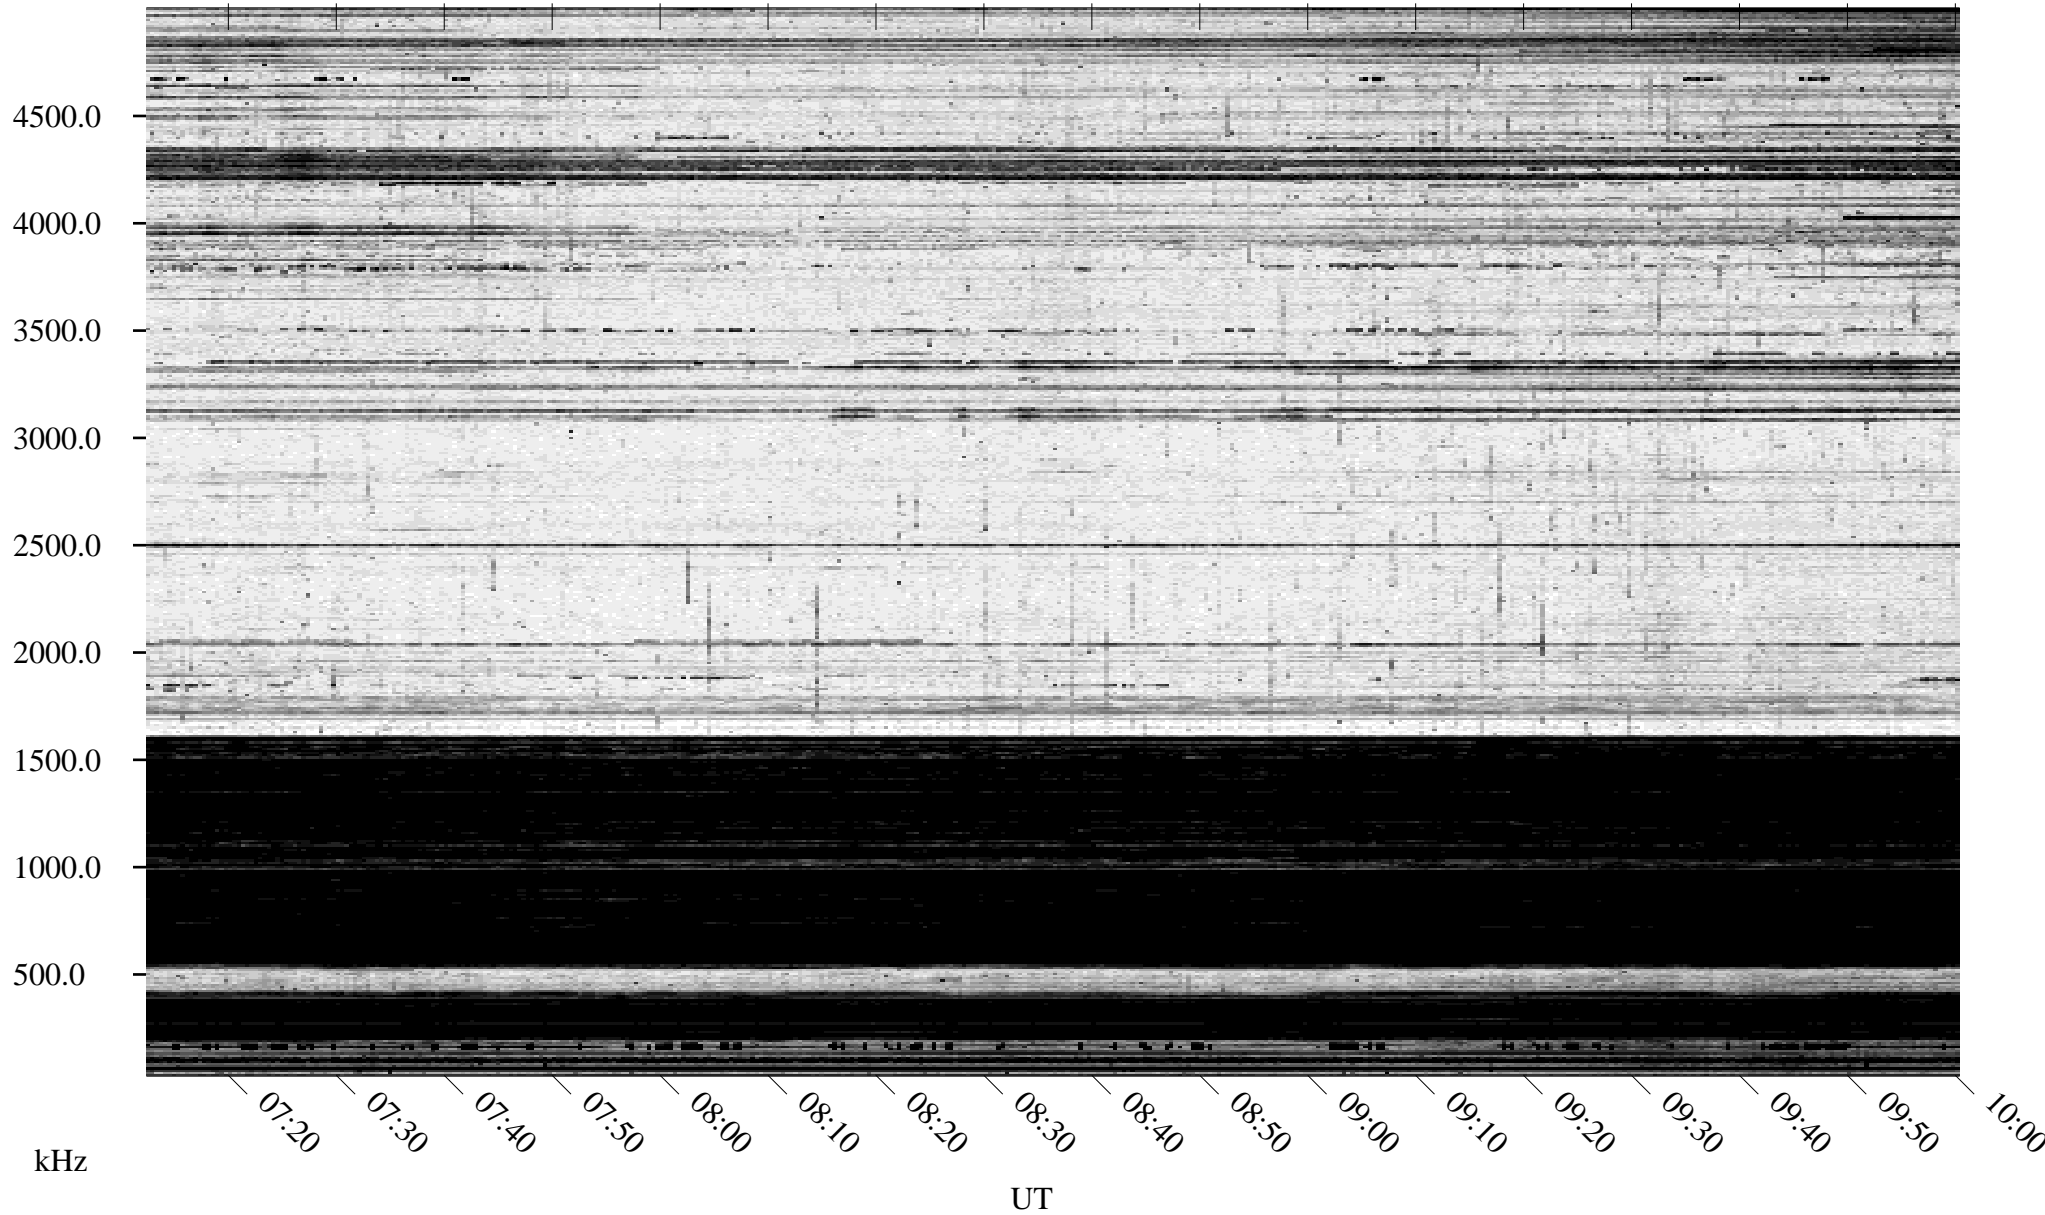

# 12/27/1994 Churchill, Manitoba

Linear Scale    Black = 161    White = 15

ch94360l.r00m max\_12

Page 4

# 12/27/1994 Churchill, Manitoba

Linear Scale    Black = 161    White = 15

ch94360l.r00m max\_12

Page 5