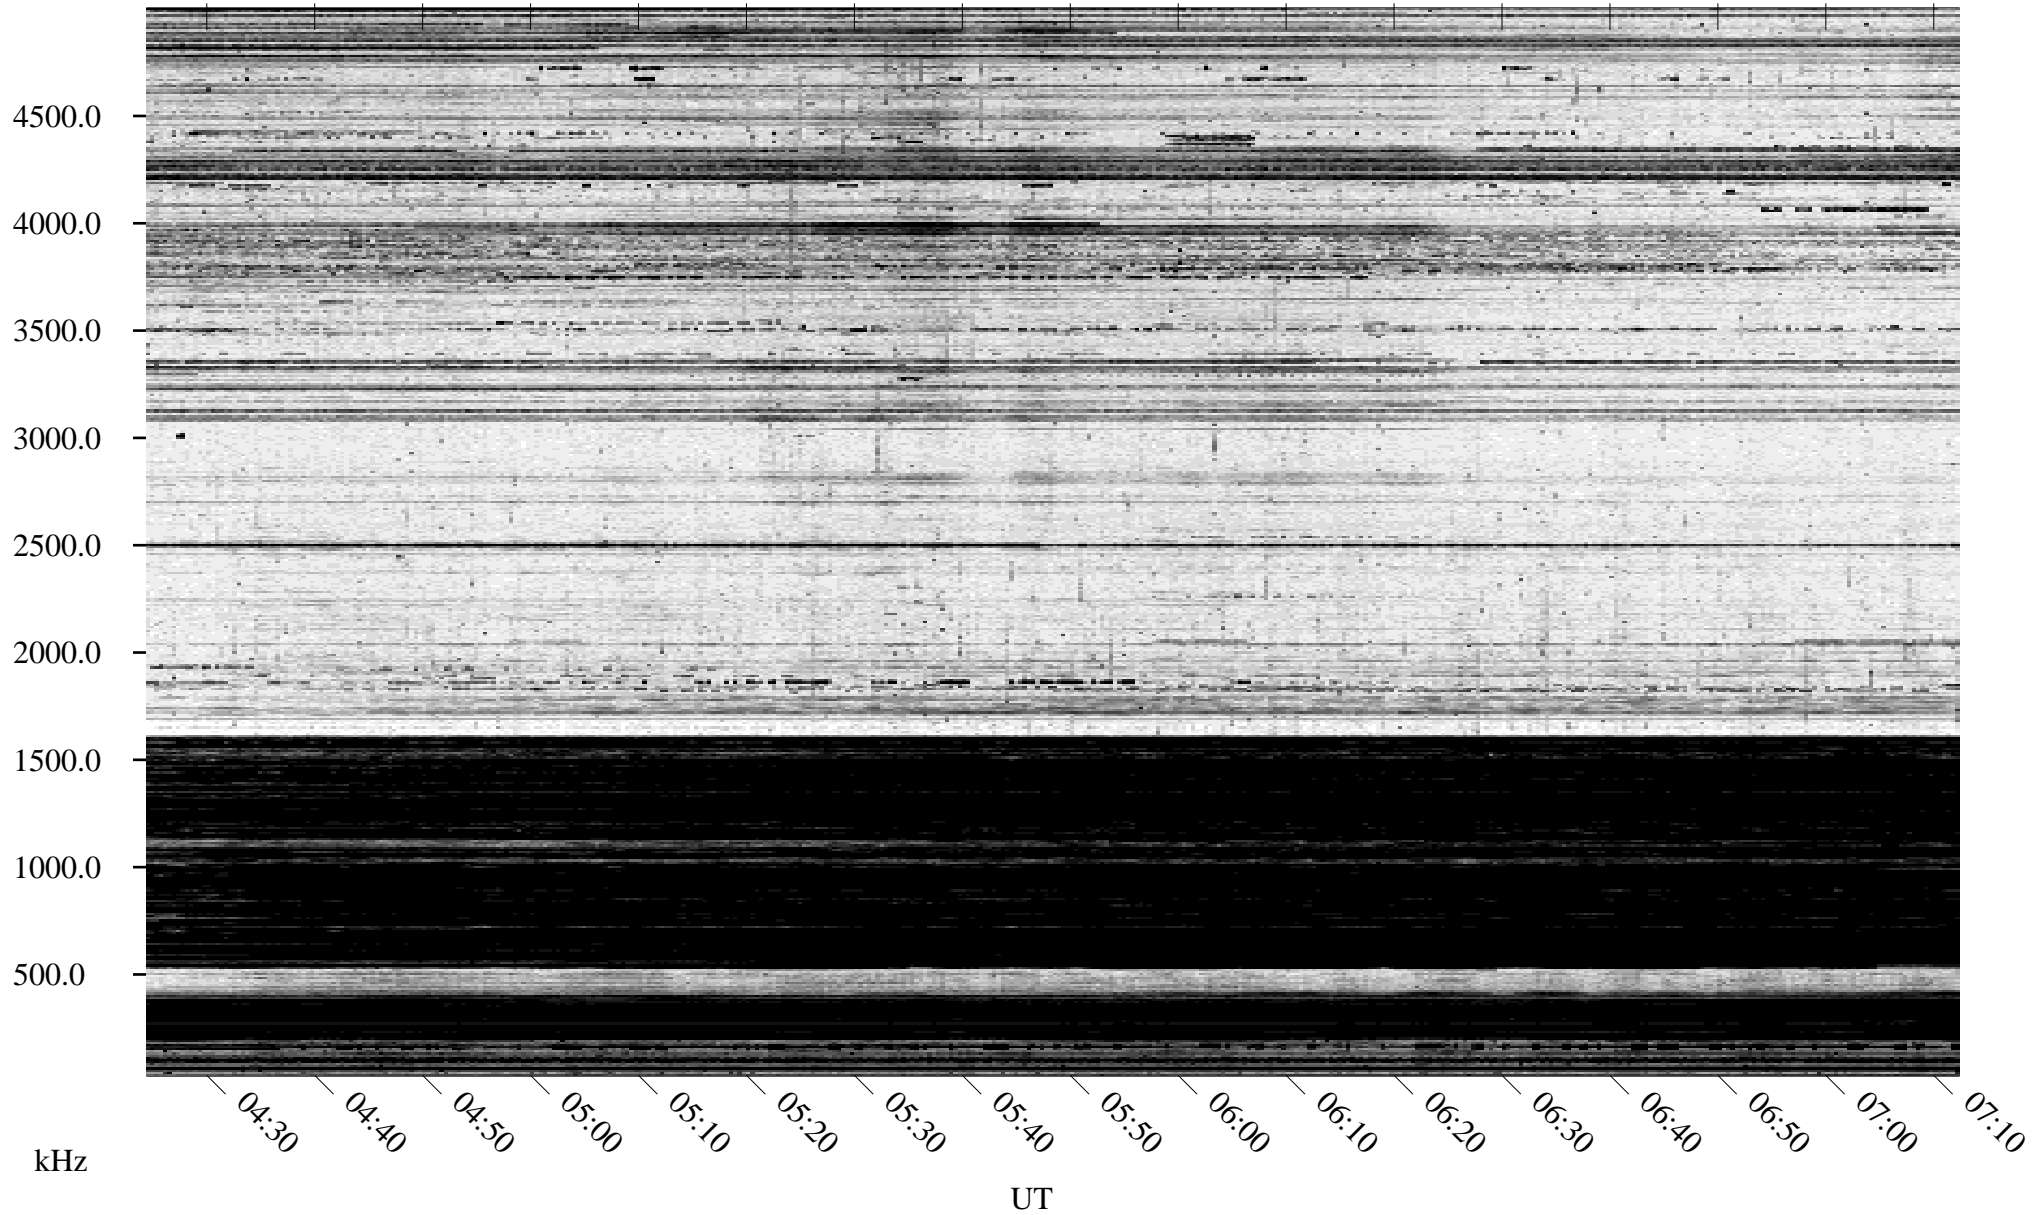

# 12/26/1994 Churchill, Manitoba

Linear Scale    Black = 161    White = 15

ch94360l.r00m max\_12

Page 1

# 12/26/1994 Churchill, Manitoba

Linear Scale    Black = 161    White = 15

ch94360l.r00m max\_12

Page 2

# 12/27/1994 Churchill, Manitoba

Linear Scale    Black = 161    White = 15

ch94360l.r00m max\_12

Page 3

# 12/27/1994 Churchill, Manitoba

Linear Scale    Black = 161    White = 15

ch94360l.r00m max\_12

Page 4