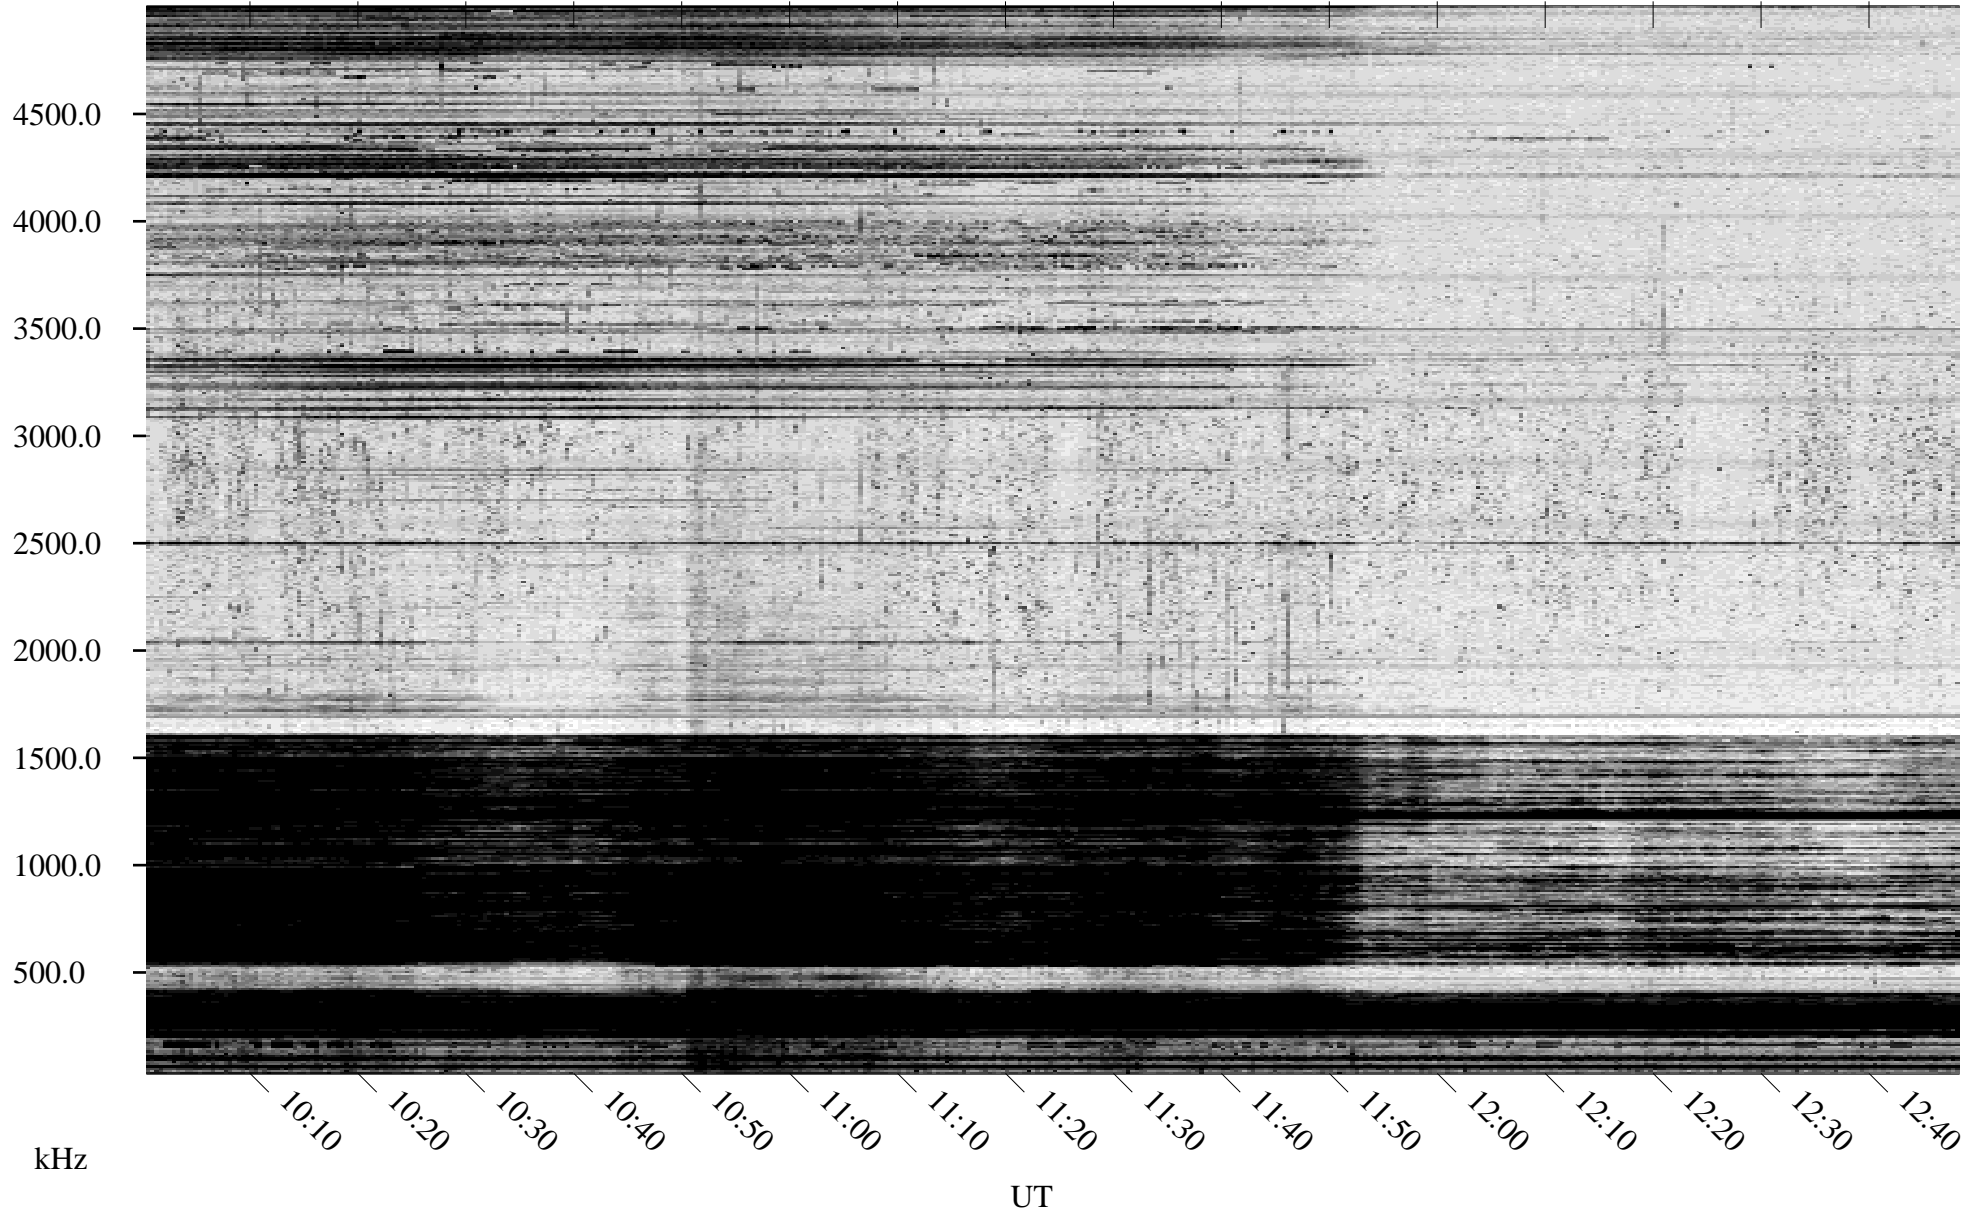

12/27/1994 Churchill, Manitoba

Linear Scale Black = 161 White = 15

ch943611.r00m max_12

Page 1

12/27/1994 Churchill, Manitoba

Linear Scale Black = 161 White = 15

ch94361l.r00m max_12

Page 2

12/28/1994 Churchill, Manitoba

Linear Scale Black = 161 White = 15

ch943611.r00m max_12

Page 3

12/28/1994 Churchill, Manitoba

Linear Scale Black = 161 White = 15

ch94361l.r00m max_12

Page 4

12/28/1994 Churchill, Manitoba

Linear Scale Black = 161 White = 15

ch94361l.r00m max_12

Page 5

12/28/1994 Churchill, Manitoba

Linear Scale Black = 161 White = 15

ch943611.r00m max_12

Page 6

12/28/1994 Churchill, Manitoba

Linear Scale Black = 161 White = 15

ch943611.r00m max_12

Page 7

12/28/1994 Churchill, Manitoba

Linear Scale Black = 161 White = 15

ch943611.r00m max_12

Page 8