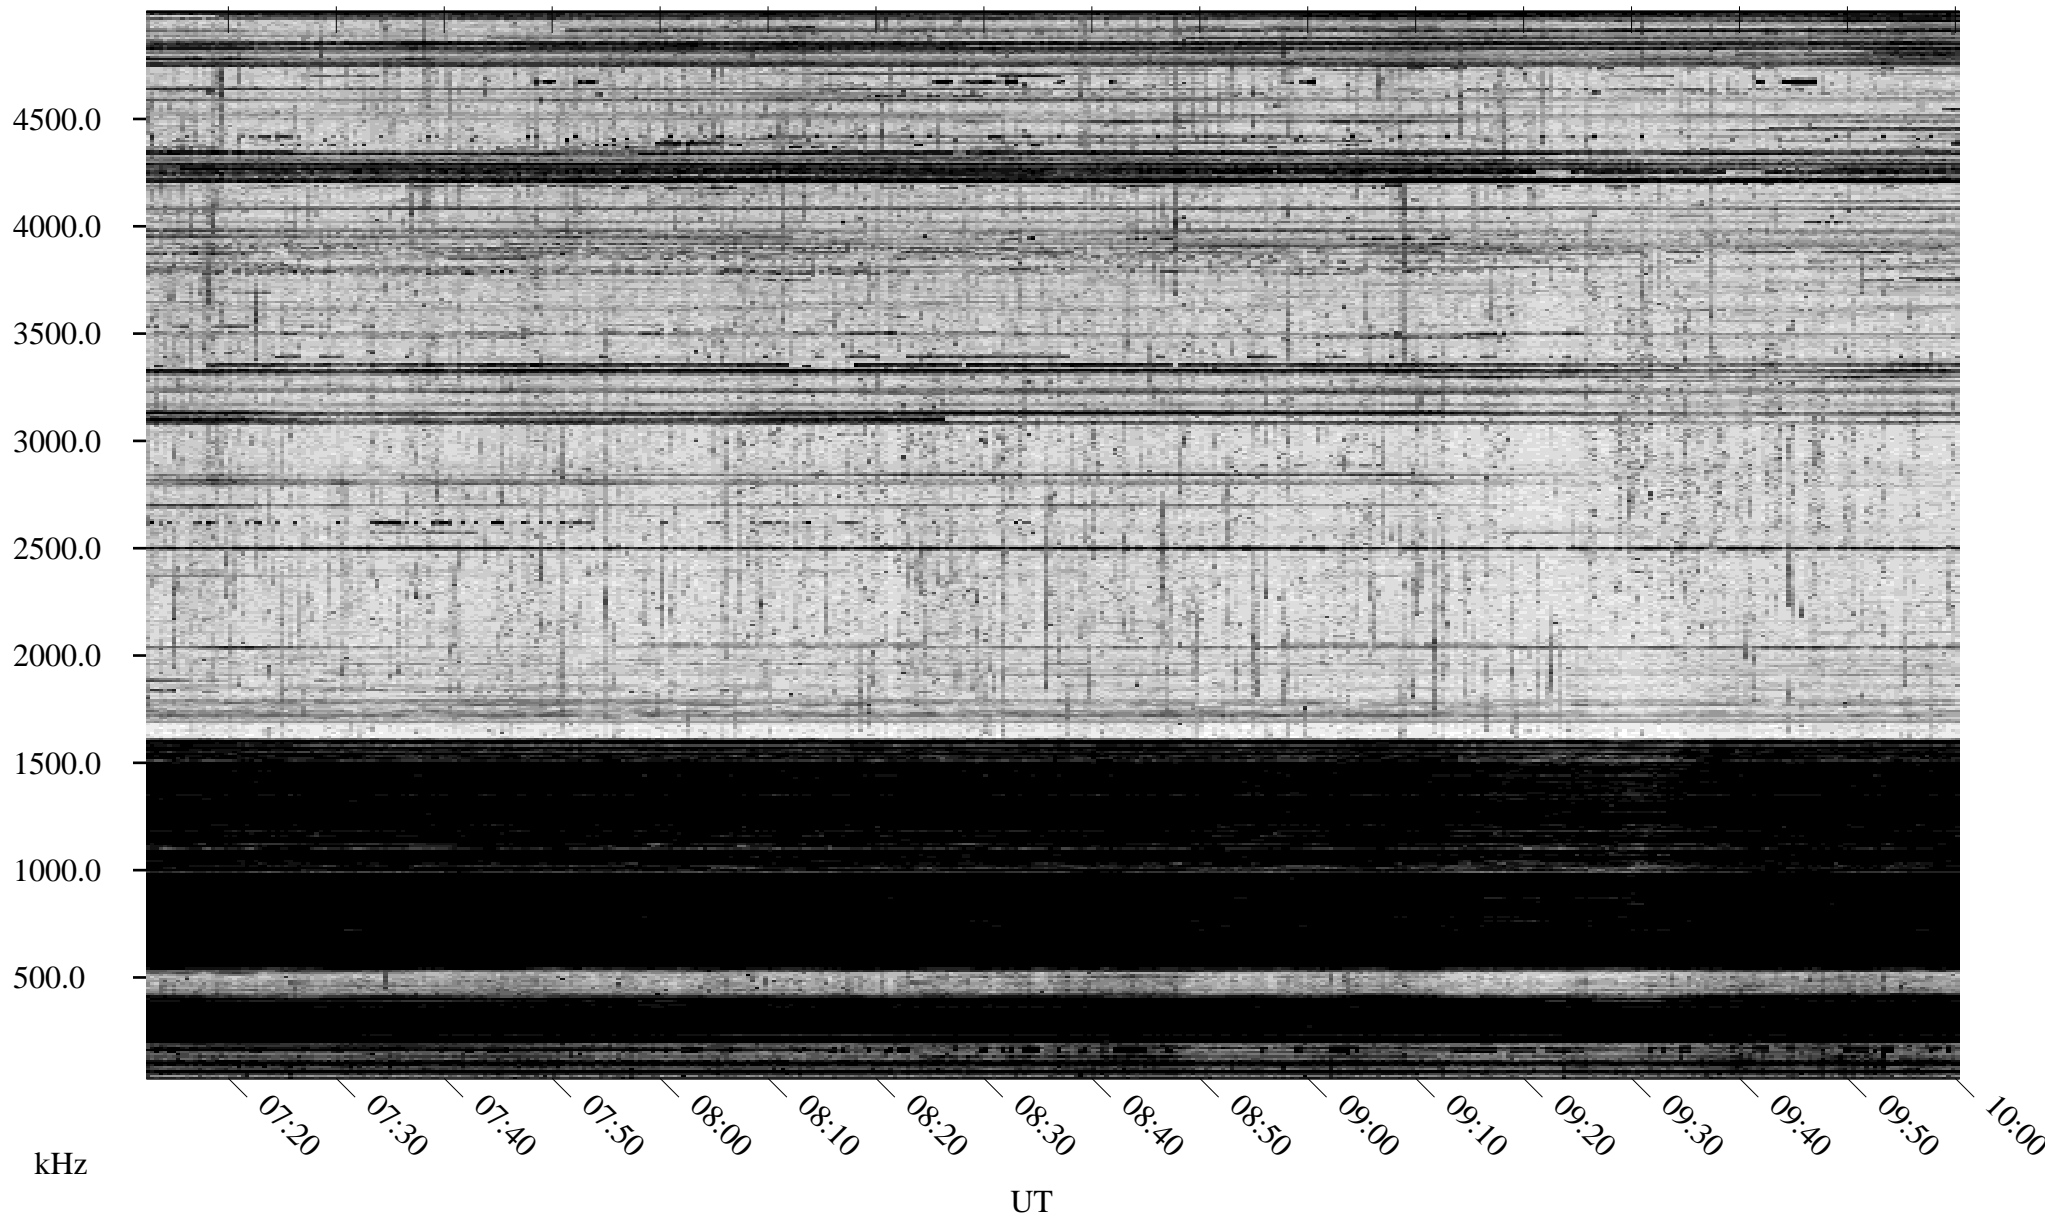

12/27/1994 Churchill, Manitoba

Linear Scale Black = 161 White = 15

ch943611.r00m max_12

Page 1

12/27/1994 Churchill, Manitoba

Linear Scale Black = 161 White = 15

ch94361l.r00m max_12

Page 2

12/28/1994 Churchill, Manitoba

Linear Scale Black = 161 White = 15

ch943611.r00m max_12

Page 3

12/28/1994 Churchill, Manitoba

Linear Scale Black = 161 White = 15

ch94361l.r00m max_12

Page 4

12/28/1994 Churchill, Manitoba

Linear Scale Black = 161 White = 15

ch94361l.r00m max_12

Page 5

12/28/1994 Churchill, Manitoba

Linear Scale Black = 161 White = 15

ch943611.r00m max_12

Page 6

12/28/1994 Churchill, Manitoba

Linear Scale Black = 161 White = 15

ch943611.r00m max_12

Page 7

12/28/1994 Churchill, Manitoba

Linear Scale Black = 161 White = 15

ch943611.r00m max_12

Page 8