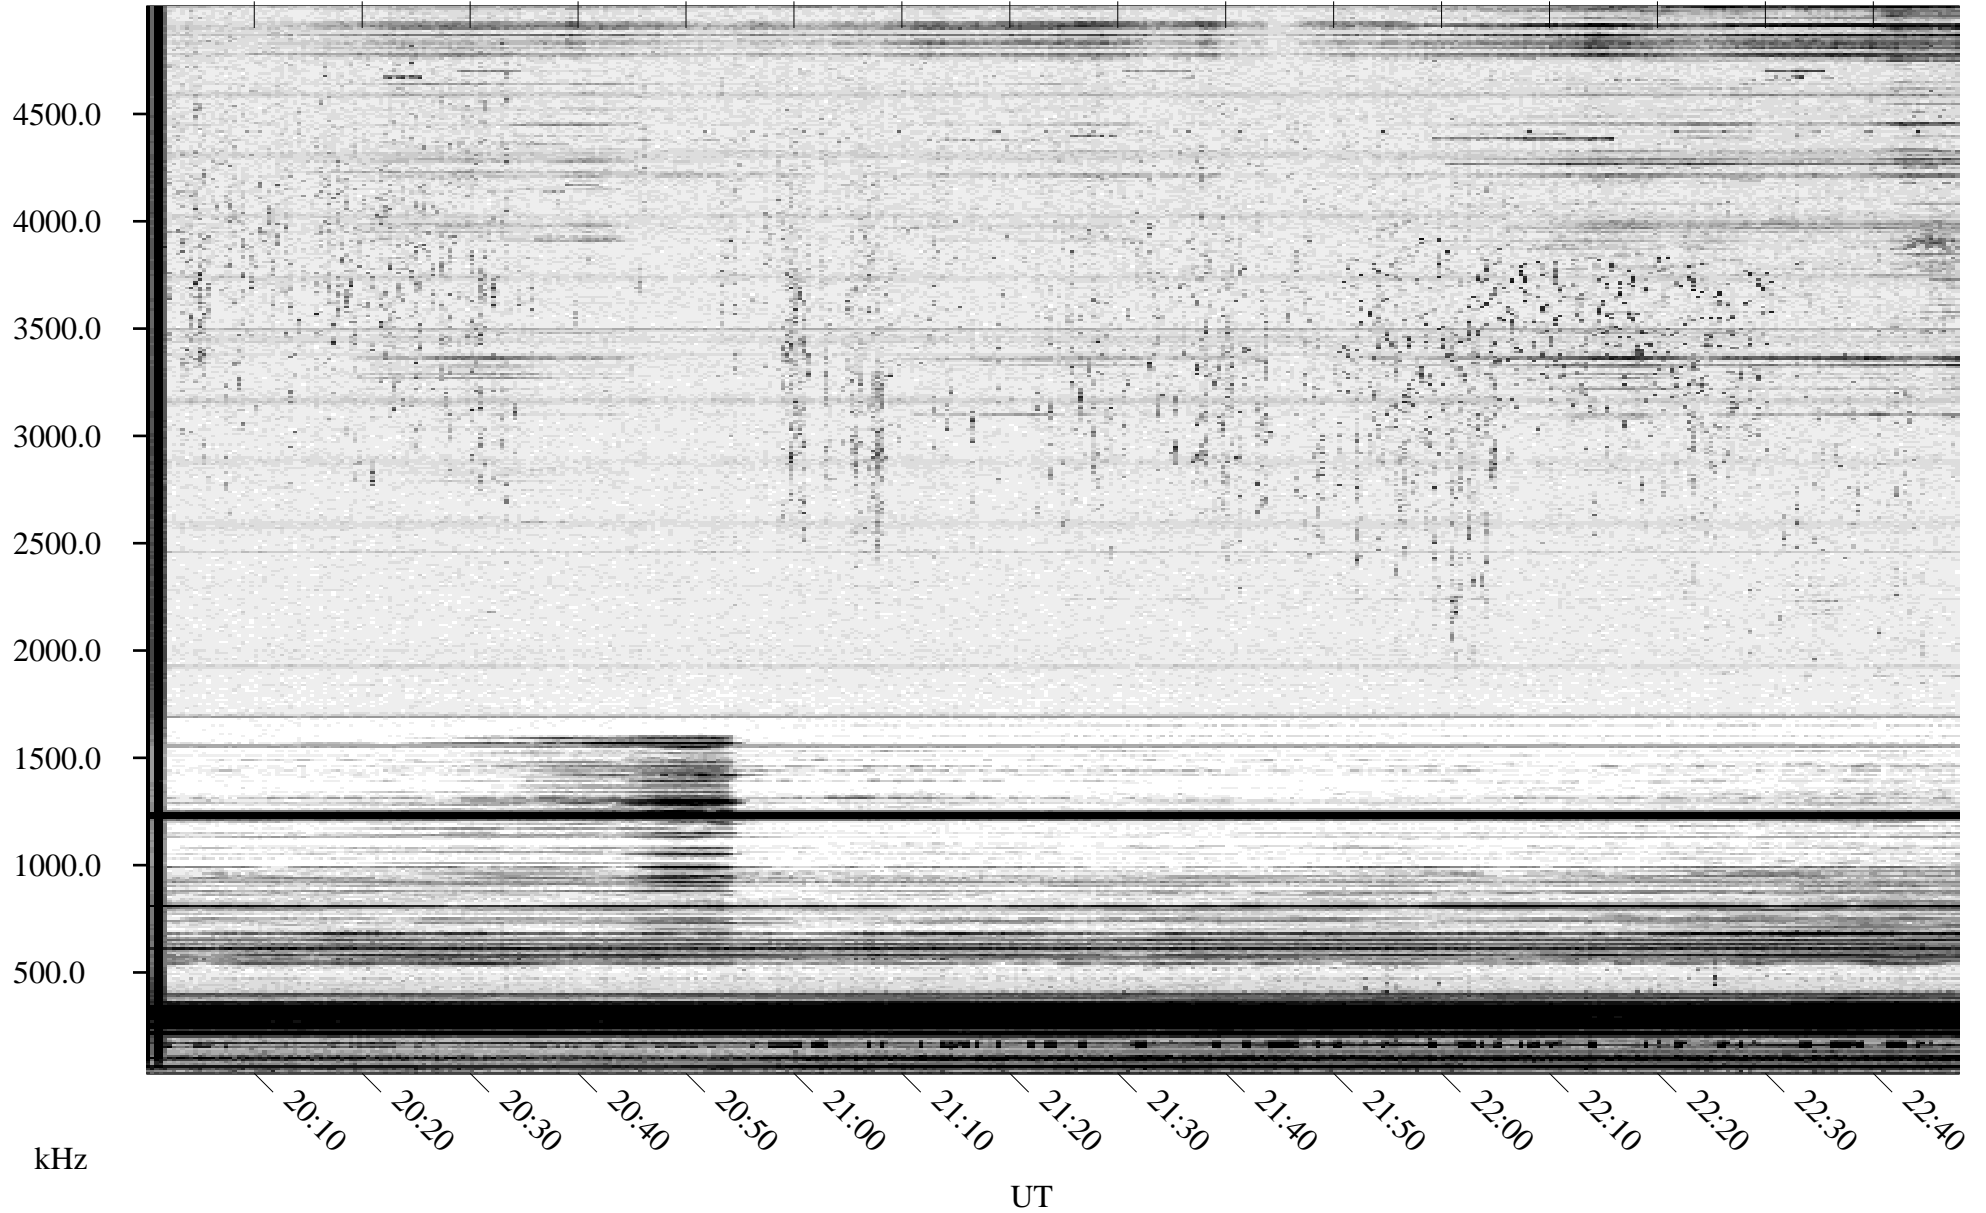

12/27/1994 Churchill, Manitoba

Linear Scale Black = 161 White = 15

ch943611.r00m max_12

Page 1

12/27/1994 Churchill, Manitoba

Linear Scale Black = 161 White = 15

ch94361l.r00m max_12

Page 2

12/28/1994 Churchill, Manitoba

Linear Scale Black = 161 White = 15

ch943611.r00m max_12

Page 3

12/28/1994 Churchill, Manitoba

Linear Scale Black = 161 White = 15

ch94361l.r00m max_12

Page 4

12/28/1994 Churchill, Manitoba

Linear Scale Black = 161 White = 15

ch94361l.r00m max_12

Page 5

12/28/1994 Churchill, Manitoba

Linear Scale Black = 161 White = 15

ch943611.r00m max_12

Page 6

12/28/1994 Churchill, Manitoba

Linear Scale Black = 161 White = 15

ch943611.r00m max_12

Page 7

12/28/1994 Churchill, Manitoba

Linear Scale Black = 161 White = 15

ch943611.r00m max_12

Page 8