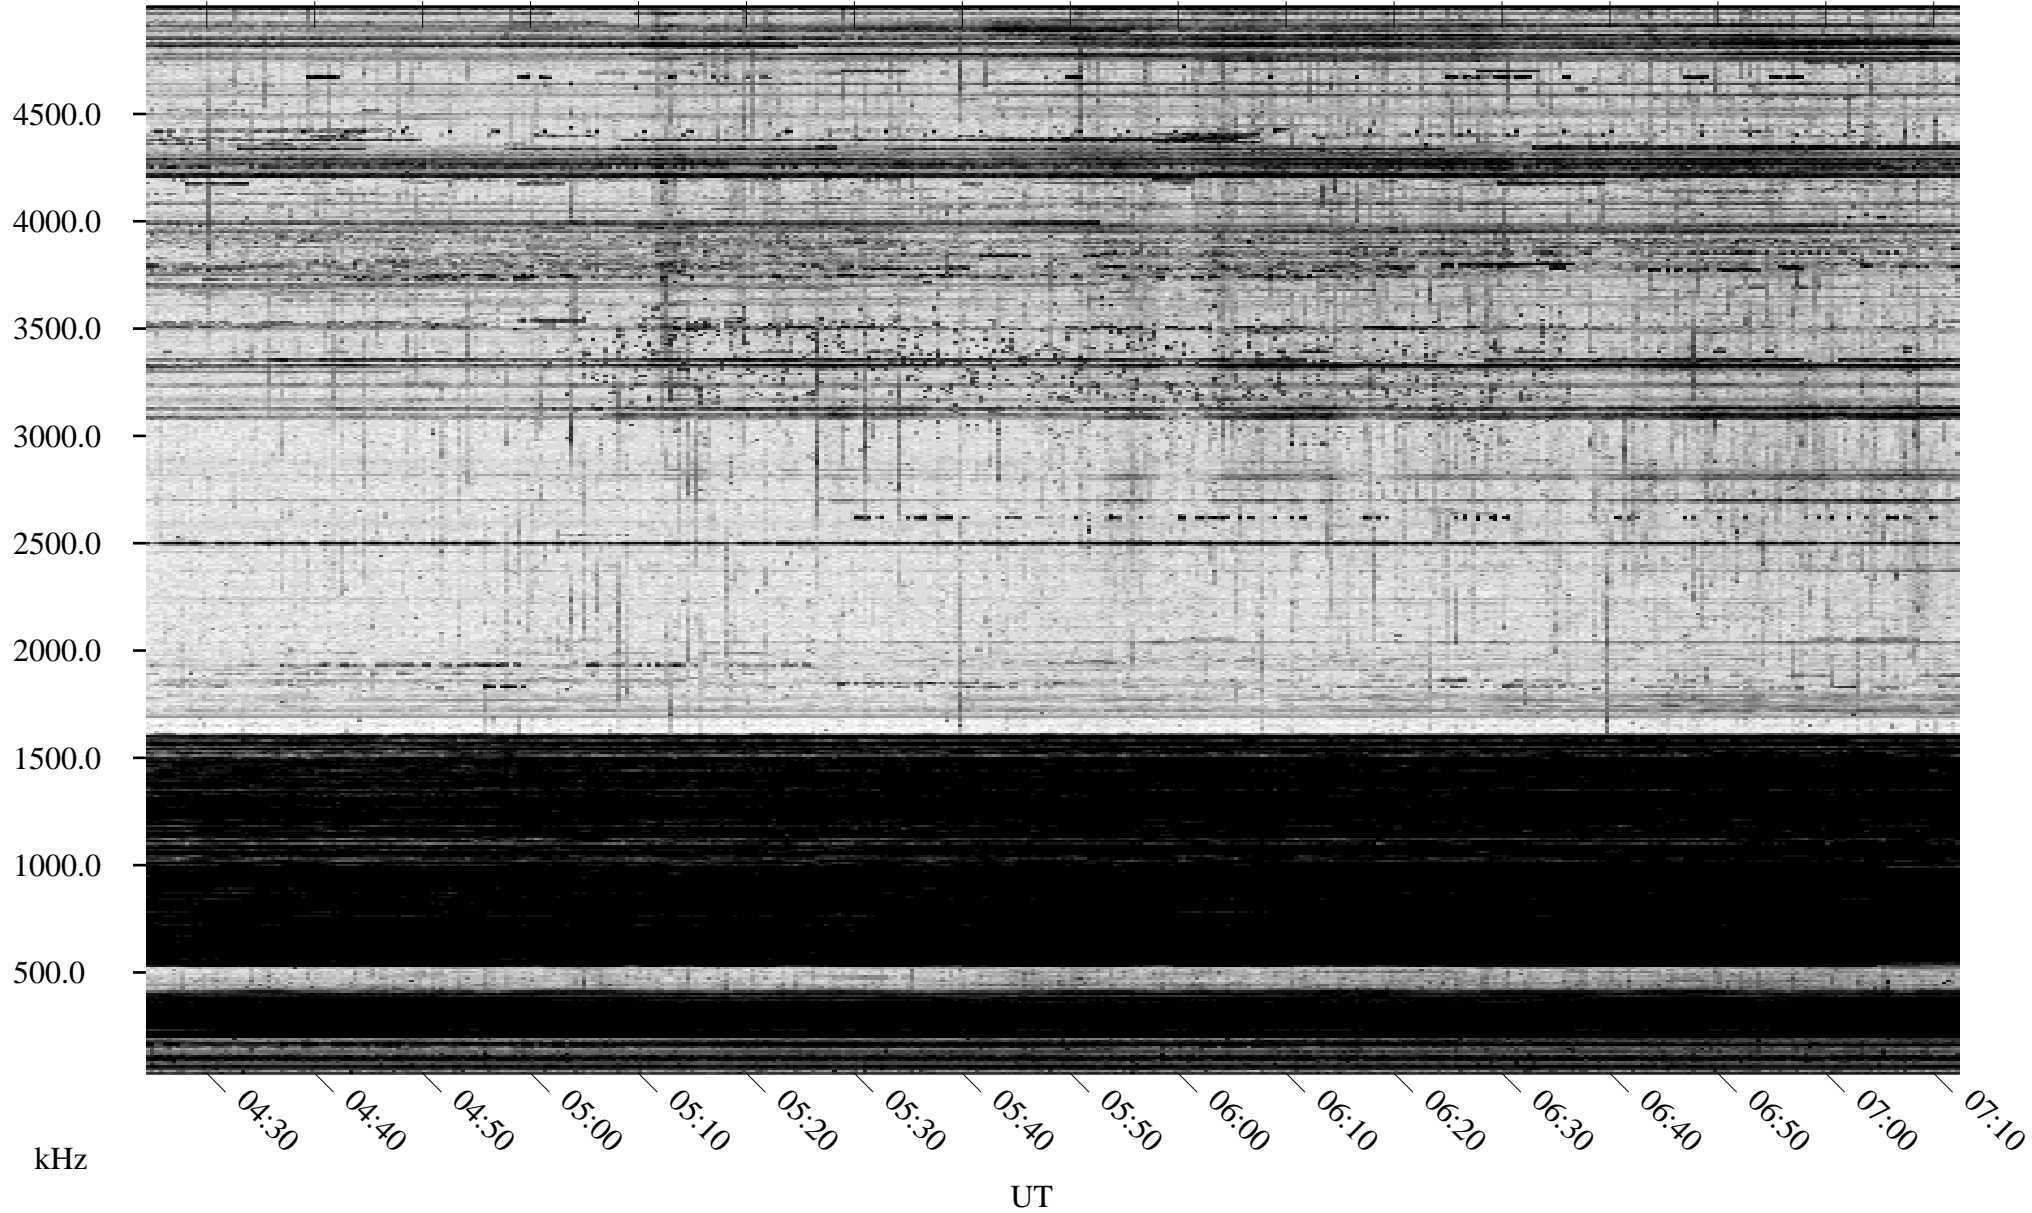

12/27/1994 Churchill, Manitoba

Linear Scale Black = 161 White = 15

ch943611.r00m max_12

Page 1

12/27/1994 Churchill, Manitoba

Linear Scale Black = 161 White = 15

ch94361l.r00m max_12

Page 2

12/28/1994 Churchill, Manitoba

Linear Scale Black = 161 White = 15

ch943611.r00m max_12

Page 3

12/28/1994 Churchill, Manitoba

Linear Scale Black = 161 White = 15

ch94361l.r00m max_12

Page 4

12/28/1994 Churchill, Manitoba

Linear Scale Black = 161 White = 15

ch94361l.r00m max_12

Page 5

12/28/1994 Churchill, Manitoba

Linear Scale Black = 161 White = 15

ch943611.r00m max_12

Page 6

12/28/1994 Churchill, Manitoba

Linear Scale Black = 161 White = 15

ch943611.r00m max_12

Page 7

12/28/1994 Churchill, Manitoba

Linear Scale Black = 161 White = 15

ch943611.r00m max_12

Page 8