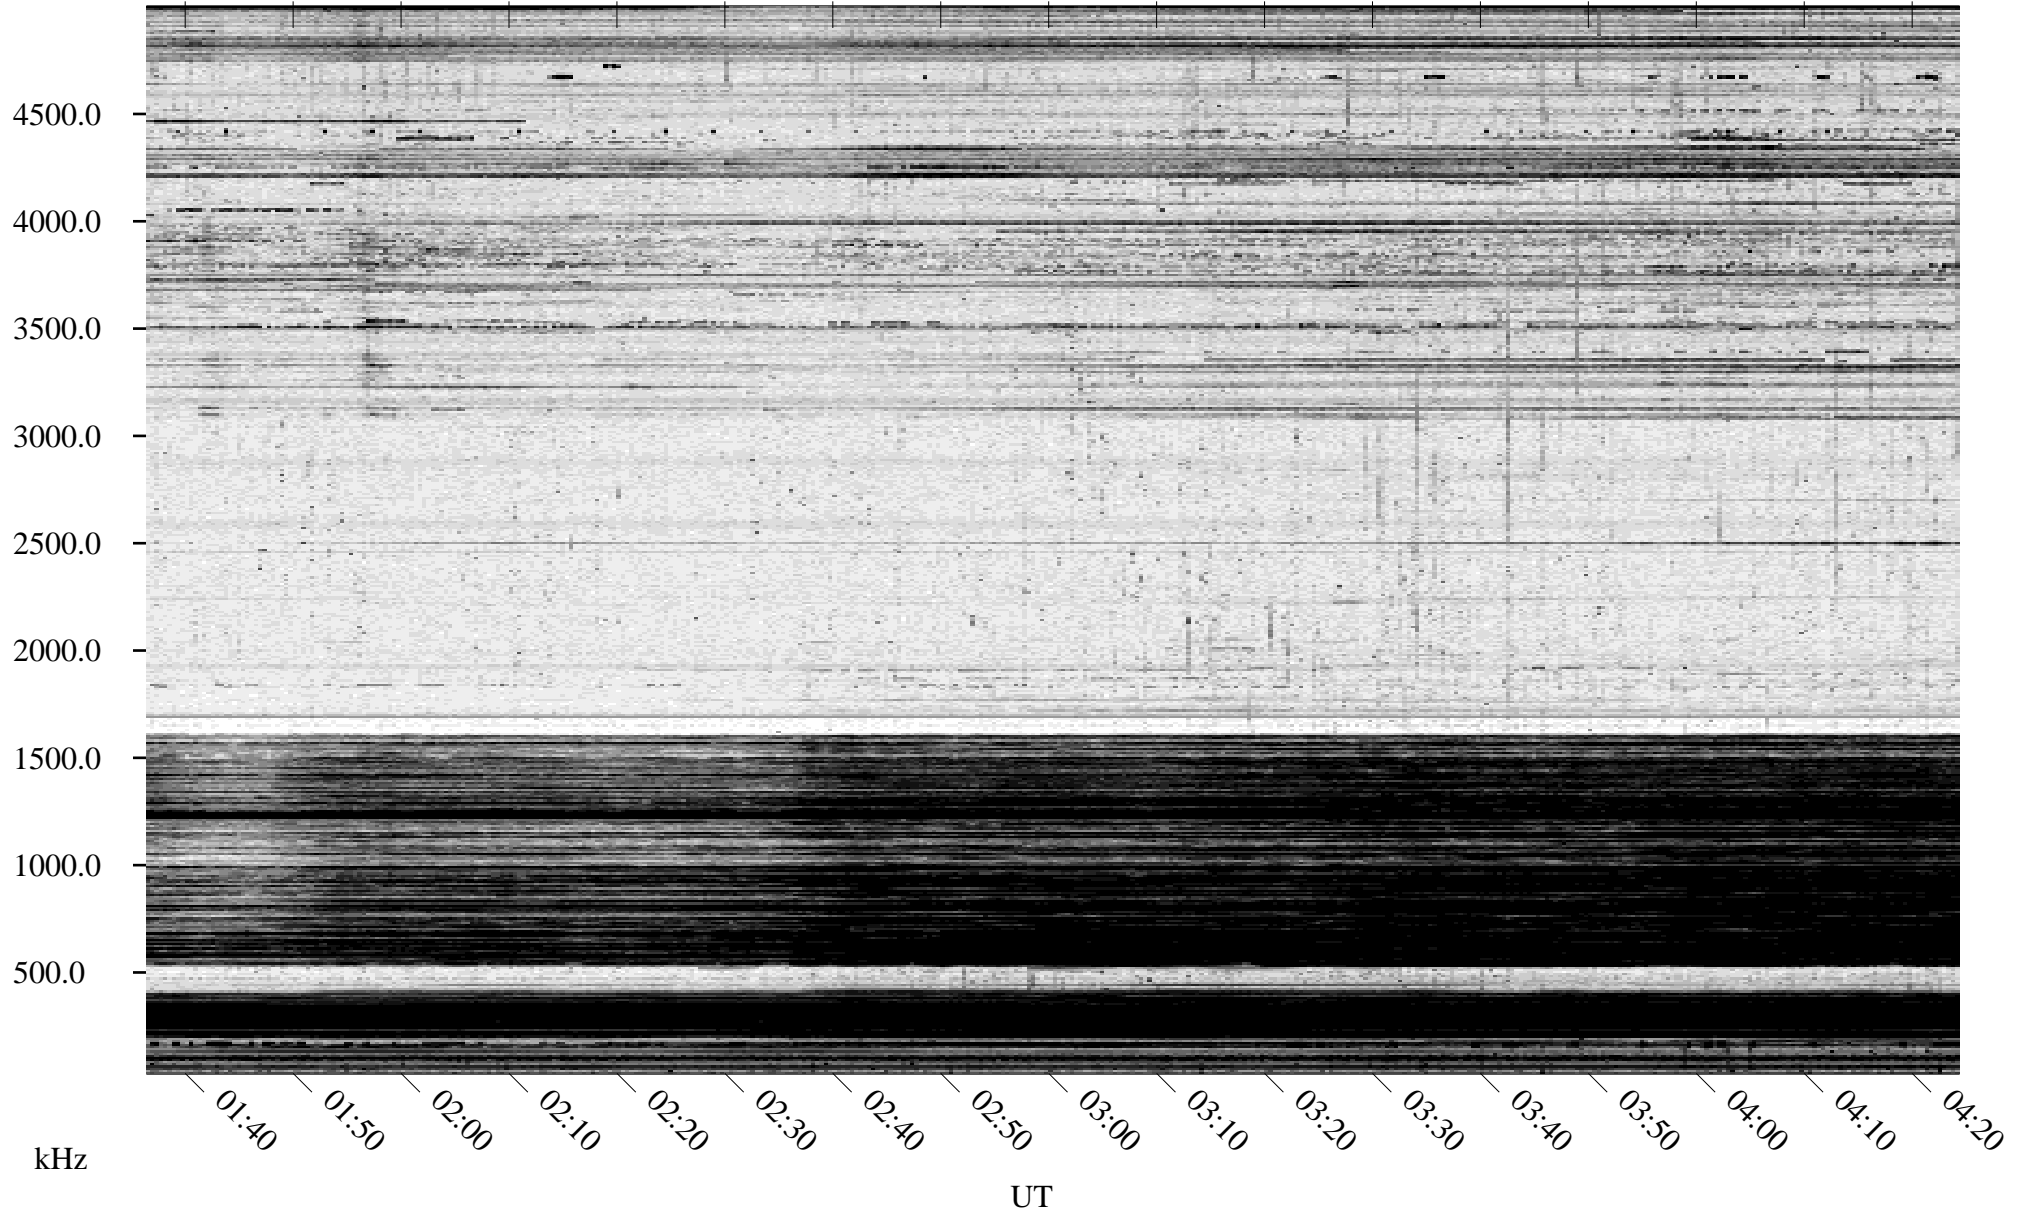

12/27/1994 Churchill, Manitoba

Linear Scale Black = 161 White = 15

ch943611.r00m max_12

Page 1

12/27/1994 Churchill, Manitoba

Linear Scale Black = 161 White = 15

ch94361l.r00m max_12

Page 2

12/28/1994 Churchill, Manitoba

Linear Scale Black = 161 White = 15

ch943611.r00m max_12

Page 3

12/28/1994 Churchill, Manitoba

Linear Scale Black = 161 White = 15

ch94361l.r00m max_12

Page 4

12/28/1994 Churchill, Manitoba

Linear Scale Black = 161 White = 15

ch94361l.r00m max_12

Page 5

12/28/1994 Churchill, Manitoba

Linear Scale Black = 161 White = 15

ch943611.r00m max_12

Page 6

12/28/1994 Churchill, Manitoba

Linear Scale Black = 161 White = 15

ch943611.r00m max_12

Page 7

12/28/1994 Churchill, Manitoba

Linear Scale Black = 161 White = 15

ch943611.r00m max_12

Page 8