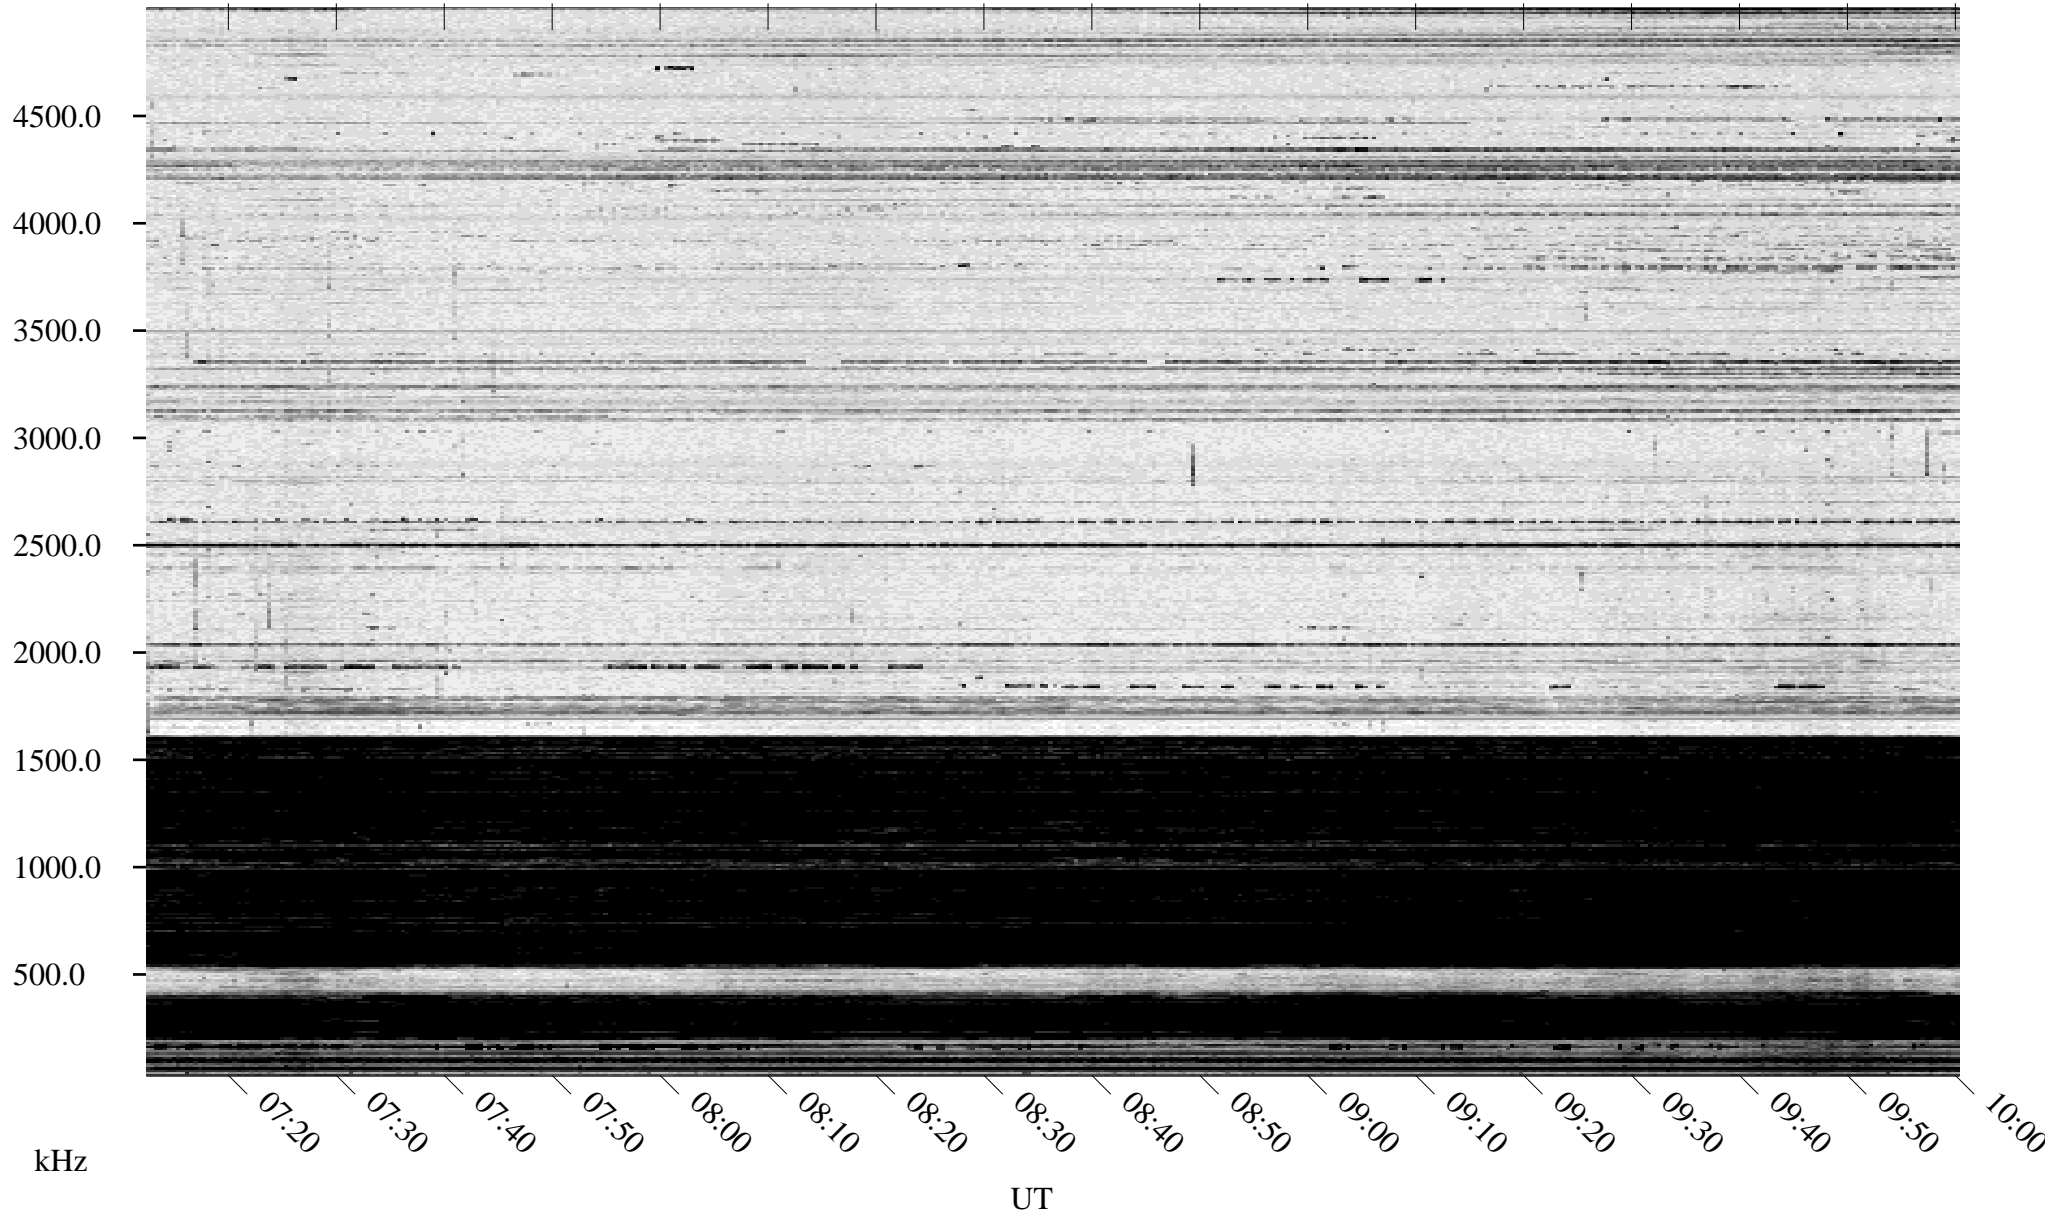

12/29/1994 Churchill, Manitoba

Linear Scale Black = 161 White = 15

ch94363l.r00m max_12

Page 1

12/29/1994 Churchill, Manitoba

Linear Scale Black = 161 White = 15

ch94363l.r00m max_12

Page 2

12/30/1994 Churchill, Manitoba

Linear Scale Black = 161 White = 15

ch94363l.r00m max_12

Page 3

12/30/1994 Churchill, Manitoba

Linear Scale Black = 161 White = 15

ch94363l.r00m max_12

Page 4

12/30/1994 Churchill, Manitoba

Linear Scale Black = 161 White = 15

ch94363l.r00m max_12

Page 5

12/30/1994 Churchill, Manitoba

Linear Scale Black = 161 White = 15

ch94363l.r00m max_12

Page 6

12/30/1994 Churchill, Manitoba

Linear Scale Black = 161 White = 15

ch94363l.r00m max_12

Page 7

12/30/1994 Churchill, Manitoba

Linear Scale Black = 161 White = 15

ch94363l.r00m max_12

Page 8