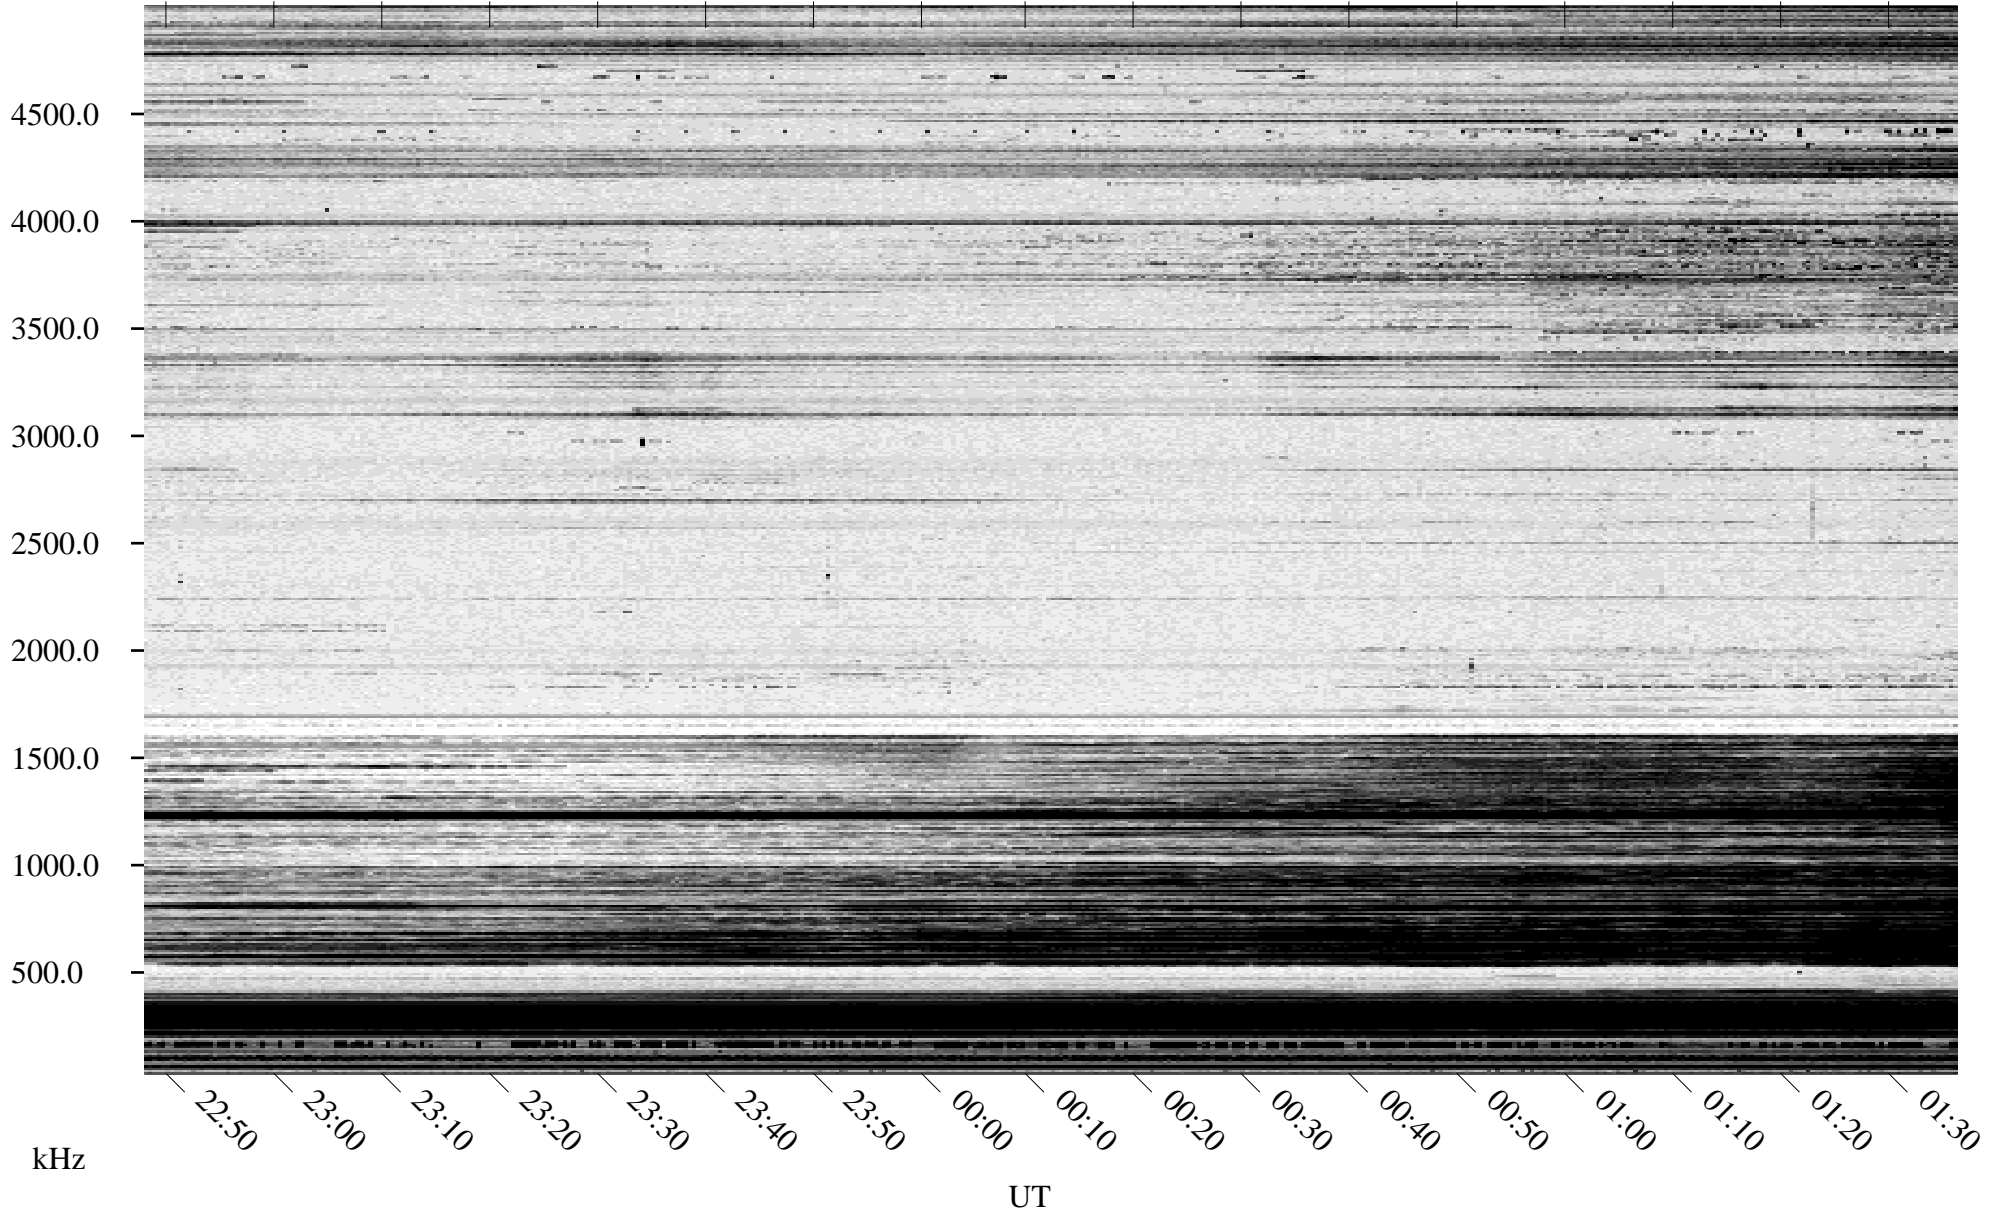

12/29/1994 Churchill, Manitoba

Linear Scale Black = 161 White = 15

ch94363l.r00m max_12

Page 1

12/29/1994 Churchill, Manitoba

Linear Scale Black = 161 White = 15

ch94363l.r00m max_12

Page 2

12/30/1994 Churchill, Manitoba

Linear Scale Black = 161 White = 15

ch94363l.r00m max_12

Page 3

12/30/1994 Churchill, Manitoba

Linear Scale Black = 161 White = 15

ch94363l.r00m max_12

Page 4

12/30/1994 Churchill, Manitoba

Linear Scale Black = 161 White = 15

ch94363l.r00m max_12

Page 5

12/30/1994 Churchill, Manitoba

Linear Scale Black = 161 White = 15

ch94363l.r00m max_12

Page 6

12/30/1994 Churchill, Manitoba

Linear Scale Black = 161 White = 15

ch94363l.r00m max_12

Page 7

12/30/1994 Churchill, Manitoba

Linear Scale Black = 161 White = 15

ch94363l.r00m max_12

Page 8