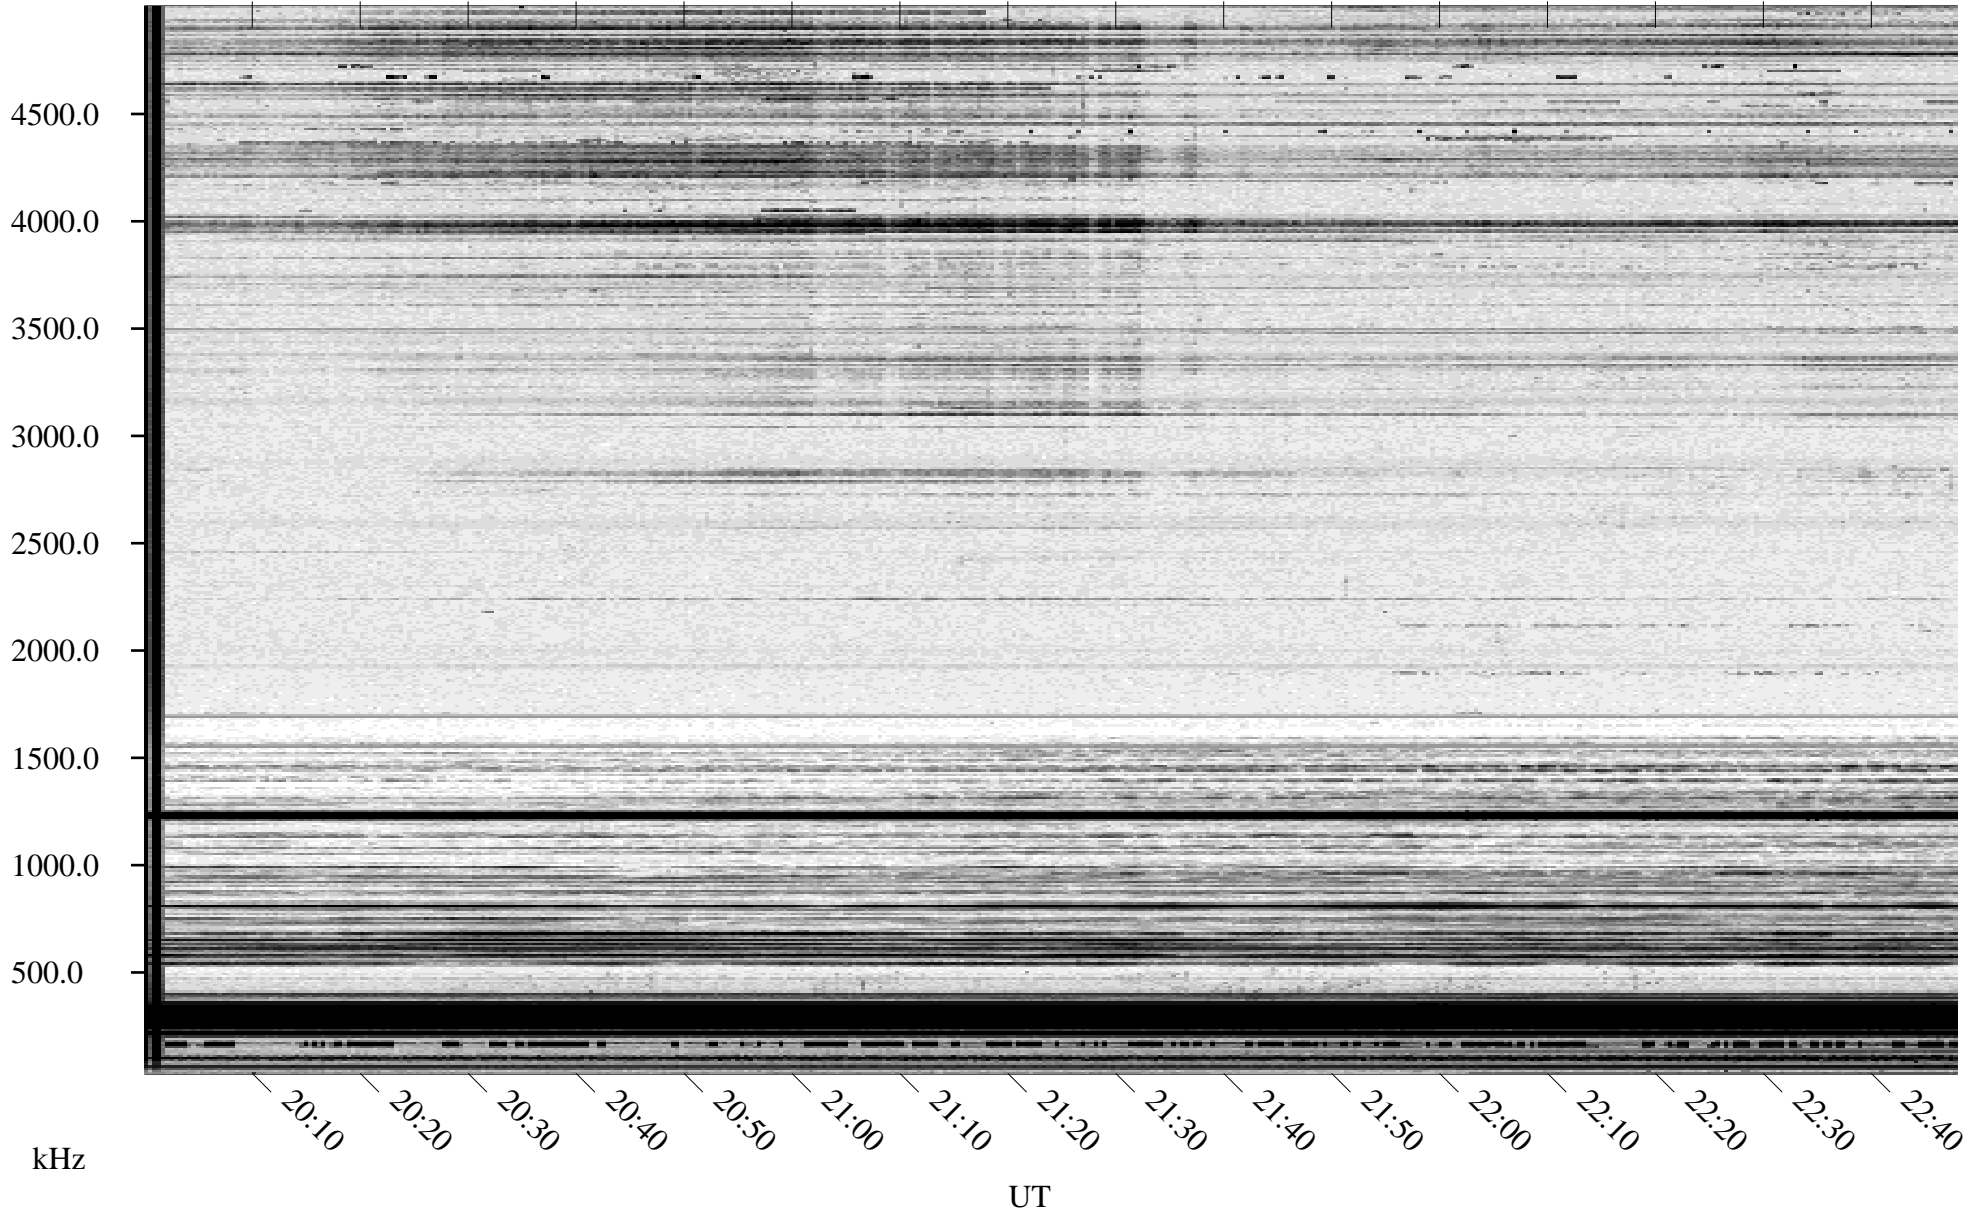

12/29/1994 Churchill, Manitoba

Linear Scale Black = 161 White = 15

ch94363l.r00m max_12

Page 1

12/29/1994 Churchill, Manitoba

Linear Scale Black = 161 White = 15

ch94363l.r00m max_12

Page 2

12/30/1994 Churchill, Manitoba

Linear Scale Black = 161 White = 15

ch94363l.r00m max_12

Page 3

12/30/1994 Churchill, Manitoba

Linear Scale Black = 161 White = 15

ch94363l.r00m max_12

Page 4

12/30/1994 Churchill, Manitoba

Linear Scale Black = 161 White = 15

ch94363l.r00m max_12

Page 5

12/30/1994 Churchill, Manitoba

Linear Scale Black = 161 White = 15

ch94363l.r00m max_12

Page 6

12/30/1994 Churchill, Manitoba

Linear Scale Black = 161 White = 15

ch94363l.r00m max_12

Page 7

12/30/1994 Churchill, Manitoba

Linear Scale Black = 161 White = 15

ch94363l.r00m max_12

Page 8