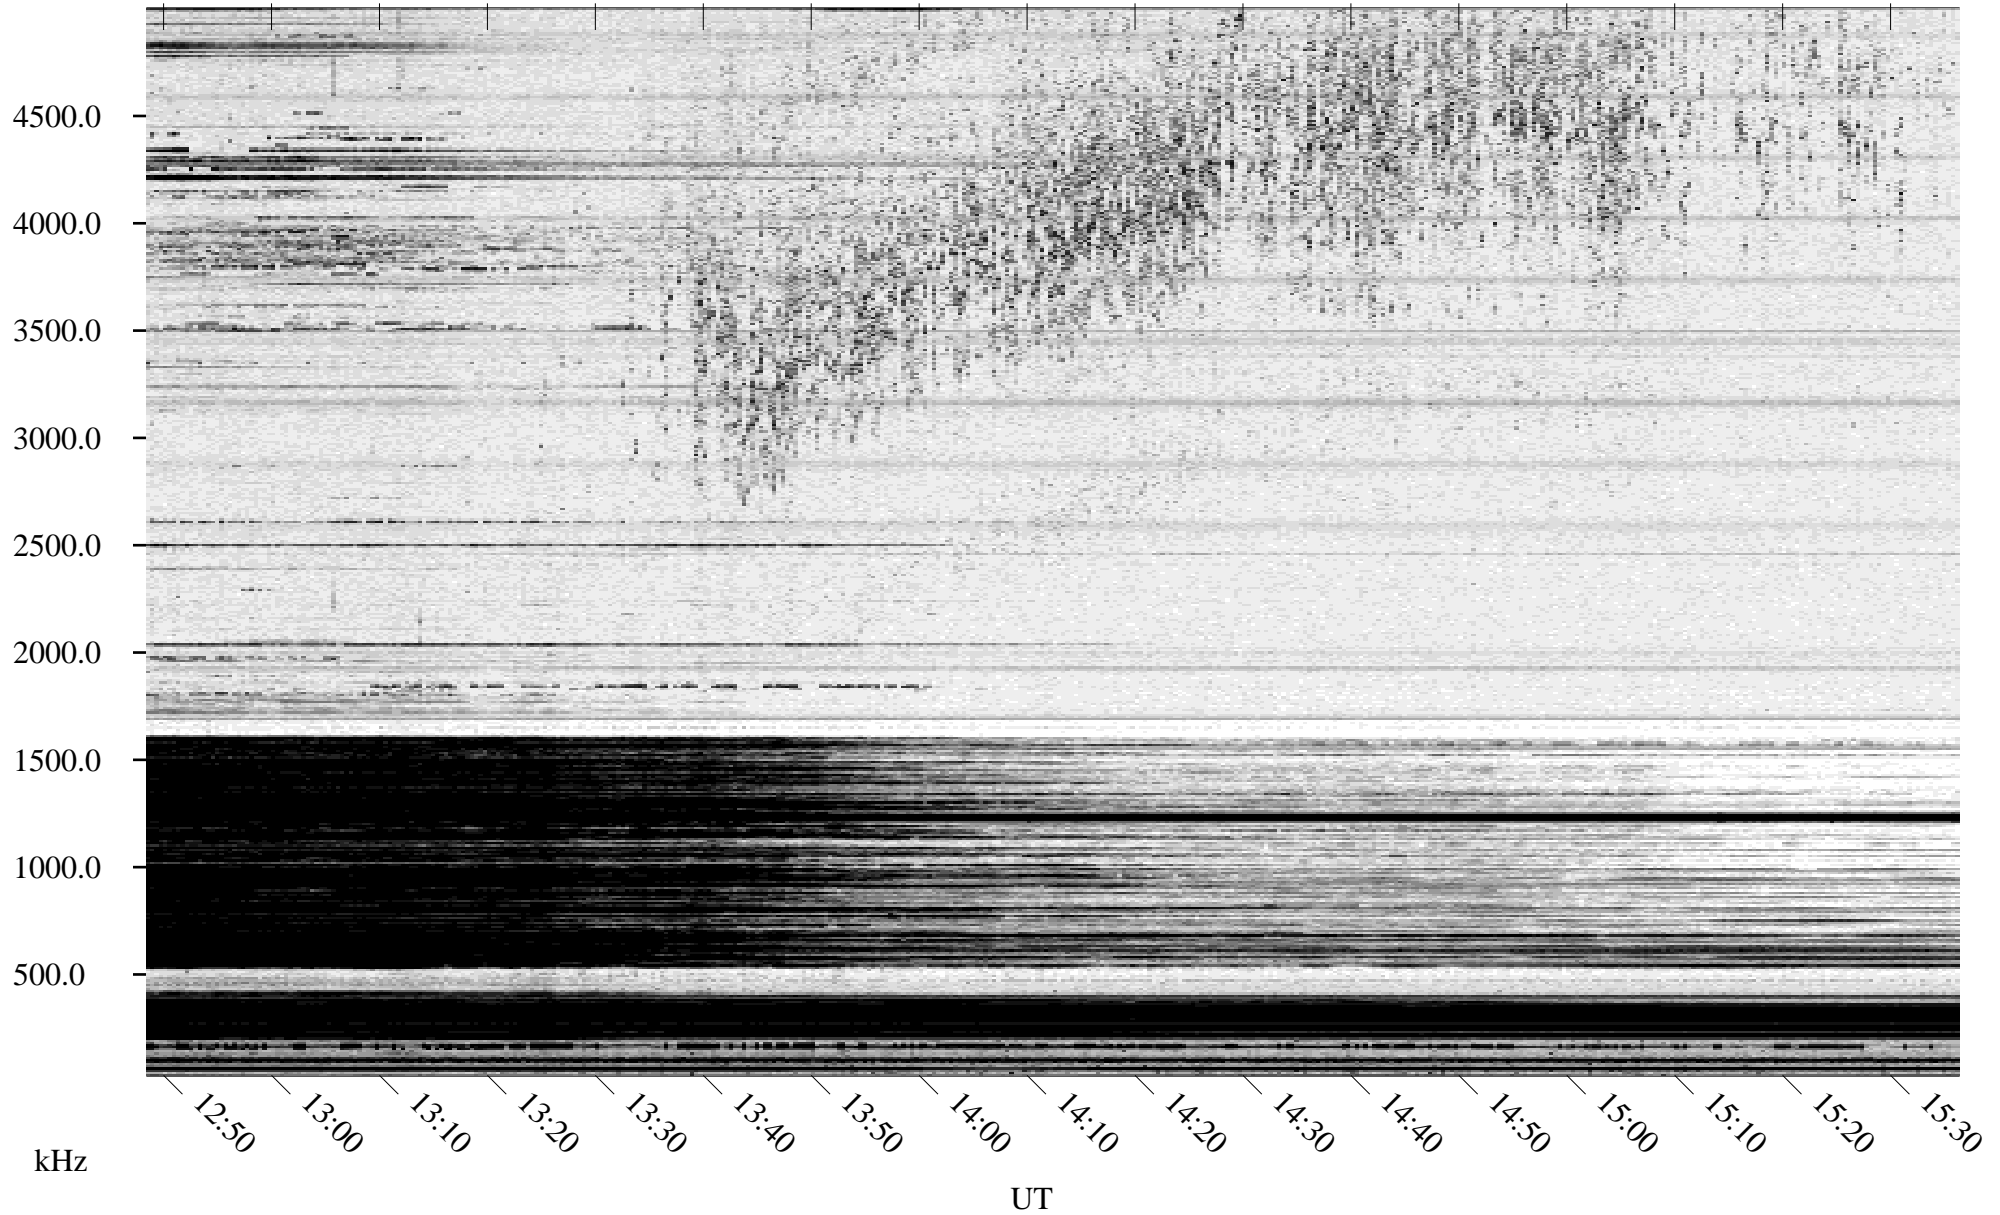

12/29/1994 Churchill, Manitoba

Linear Scale Black = 161 White = 15

ch94363l.r00m max_12

Page 1

12/29/1994 Churchill, Manitoba

Linear Scale Black = 161 White = 15

ch94363l.r00m max_12

Page 2

12/30/1994 Churchill, Manitoba

Linear Scale Black = 161 White = 15

ch94363l.r00m max_12

Page 3

12/30/1994 Churchill, Manitoba

Linear Scale Black = 161 White = 15

ch94363l.r00m max_12

Page 4

12/30/1994 Churchill, Manitoba

Linear Scale Black = 161 White = 15

ch94363l.r00m max_12

Page 5

12/30/1994 Churchill, Manitoba

Linear Scale Black = 161 White = 15

ch94363l.r00m max_12

Page 6

12/30/1994 Churchill, Manitoba

Linear Scale Black = 161 White = 15

ch94363l.r00m max_12

Page 7

12/30/1994 Churchill, Manitoba

Linear Scale Black = 161 White = 15

ch94363l.r00m max_12

Page 8