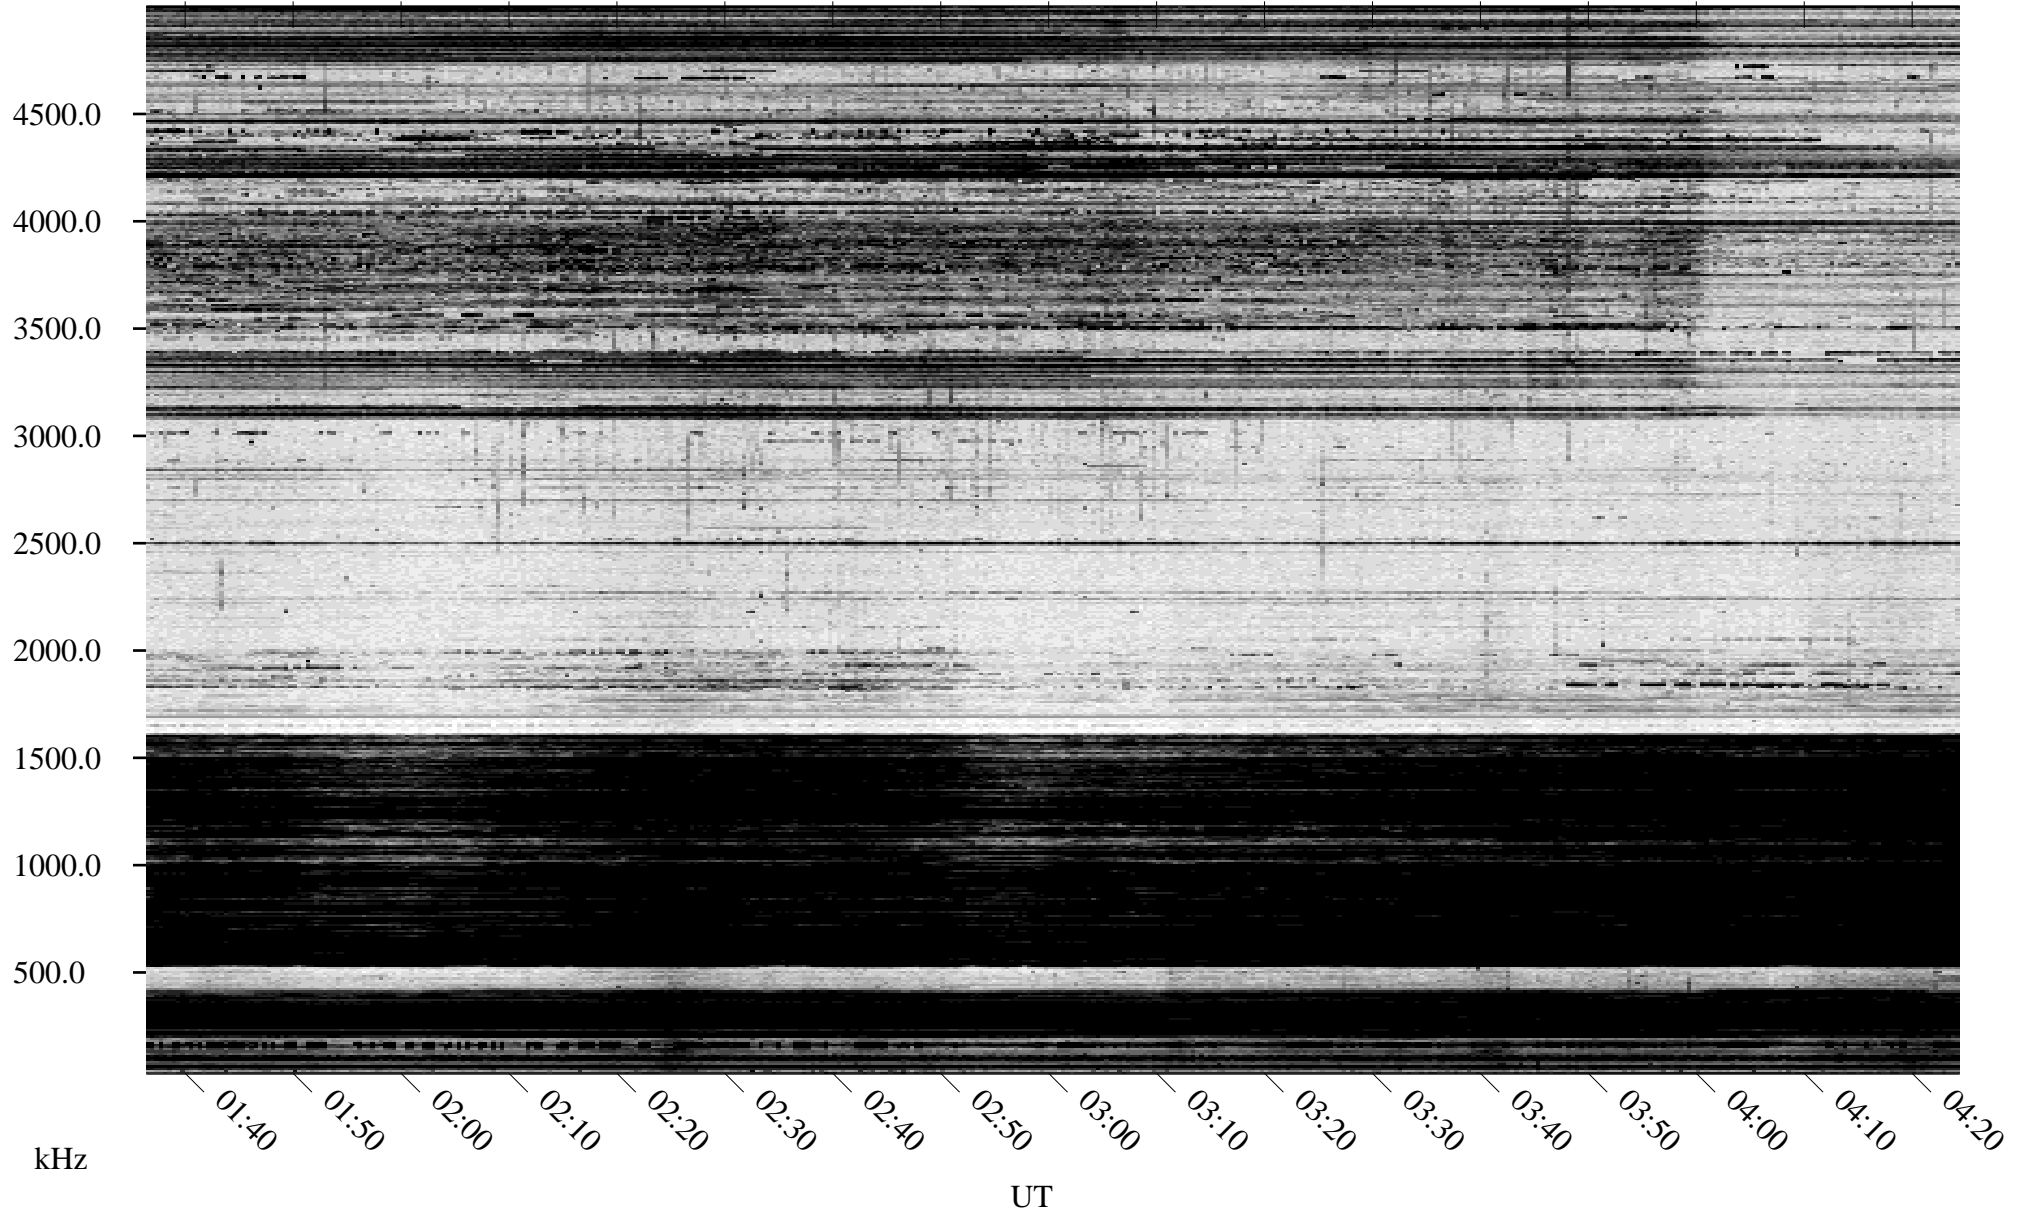

12/29/1994 Churchill, Manitoba

Linear Scale Black = 161 White = 15

ch94363l.r00m max_12

Page 1

12/29/1994 Churchill, Manitoba

Linear Scale Black = 161 White = 15

ch94363l.r00m max_12

Page 2

12/30/1994 Churchill, Manitoba

Linear Scale Black = 161 White = 15

ch94363l.r00m max_12

Page 3

12/30/1994 Churchill, Manitoba

Linear Scale Black = 161 White = 15

ch94363l.r00m max_12

Page 4

12/30/1994 Churchill, Manitoba

Linear Scale Black = 161 White = 15

ch94363l.r00m max_12

Page 5

12/30/1994 Churchill, Manitoba

Linear Scale Black = 161 White = 15

ch94363l.r00m max_12

Page 6

12/30/1994 Churchill, Manitoba

Linear Scale Black = 161 White = 15

ch94363l.r00m max_12

Page 7

12/30/1994 Churchill, Manitoba

Linear Scale Black = 161 White = 15

ch94363l.r00m max_12

Page 8