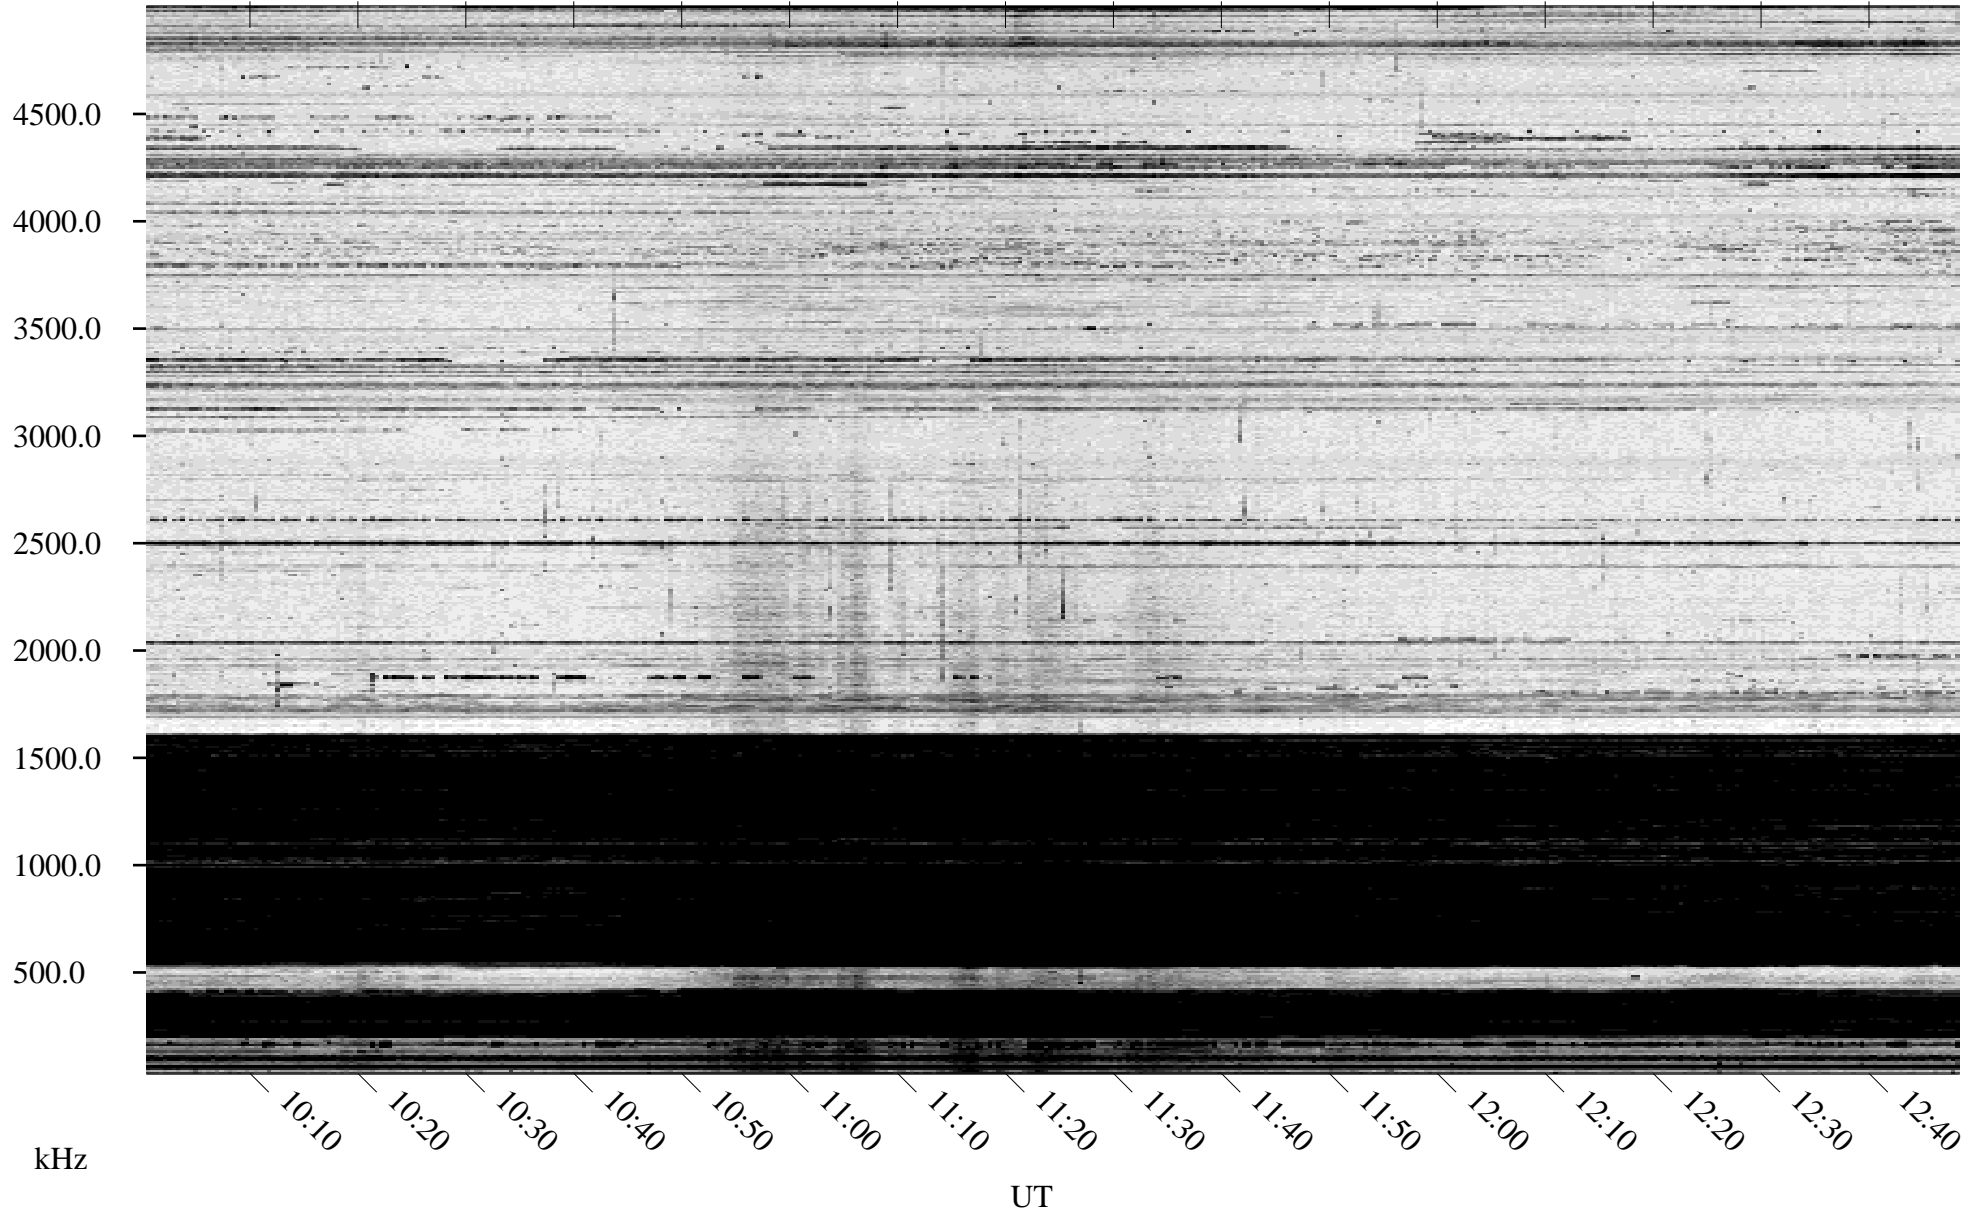

12/29/1994 Churchill, Manitoba

Linear Scale Black = 161 White = 15

ch94363l.r00m max_12

Page 1

12/29/1994 Churchill, Manitoba

Linear Scale Black = 161 White = 15

ch94363l.r00m max_12

Page 2

12/30/1994 Churchill, Manitoba

Linear Scale Black = 161 White = 15

ch94363l.r00m max_12

Page 3

12/30/1994 Churchill, Manitoba

Linear Scale Black = 161 White = 15

ch94363l.r00m max_12

Page 4

12/30/1994 Churchill, Manitoba

Linear Scale Black = 161 White = 15

ch94363l.r00m max_12

Page 5

12/30/1994 Churchill, Manitoba

Linear Scale Black = 161 White = 15

ch94363l.r00m max_12

Page 6

12/30/1994 Churchill, Manitoba

Linear Scale Black = 161 White = 15

ch94363l.r00m max_12

Page 7

12/30/1994 Churchill, Manitoba

Linear Scale Black = 161 White = 15

ch94363l.r00m max_12

Page 8