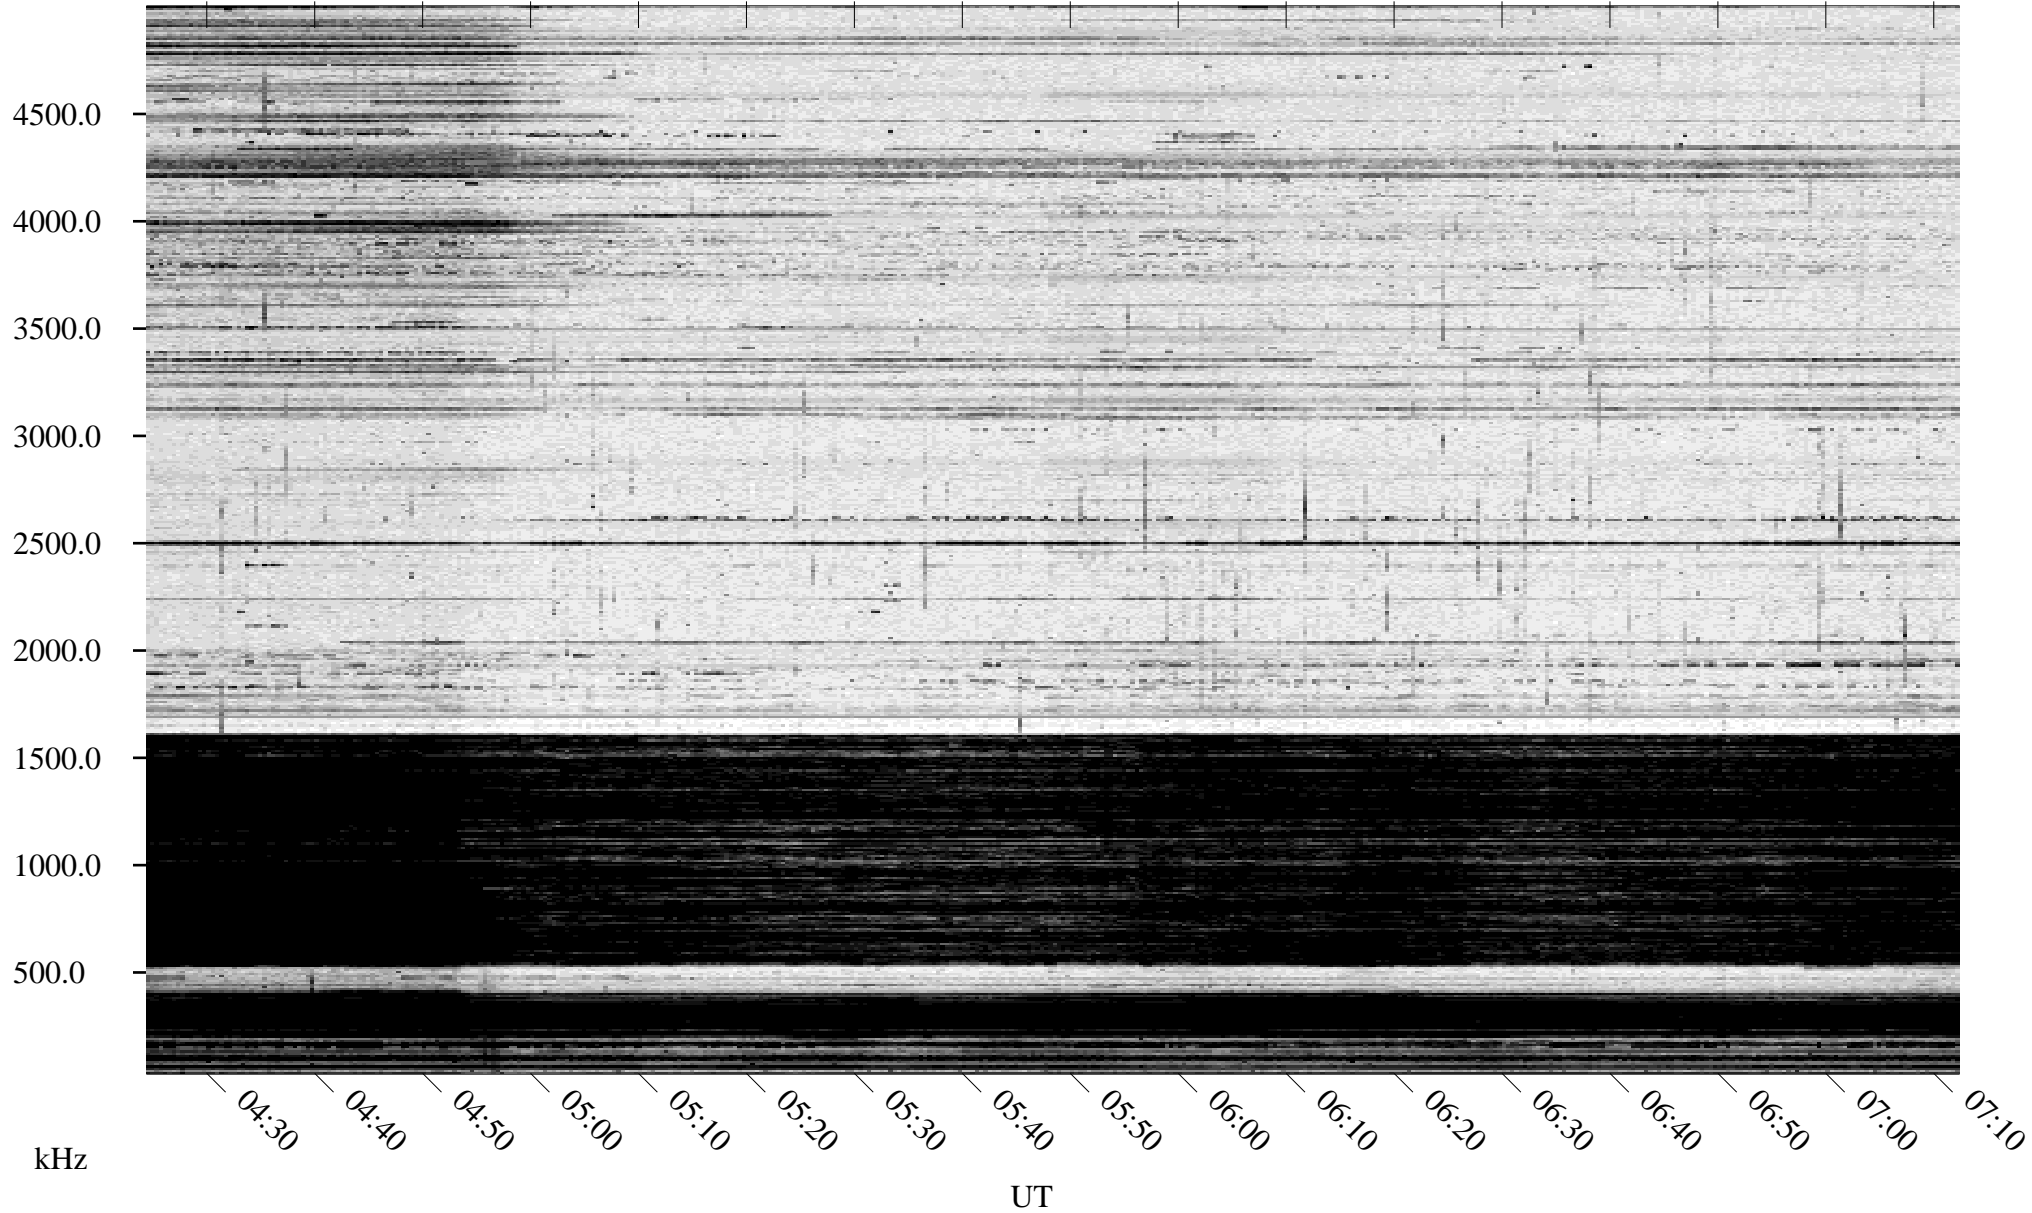

12/29/1994 Churchill, Manitoba

Linear Scale Black = 161 White = 15

ch94363l.r00m max_12

Page 1

12/29/1994 Churchill, Manitoba

Linear Scale Black = 161 White = 15

ch94363l.r00m max_12

Page 2

12/30/1994 Churchill, Manitoba

Linear Scale Black = 161 White = 15

ch94363l.r00m max_12

Page 3

12/30/1994 Churchill, Manitoba

Linear Scale Black = 161 White = 15

ch94363l.r00m max_12

Page 4

12/30/1994 Churchill, Manitoba

Linear Scale Black = 161 White = 15

ch94363l.r00m max_12

Page 5

12/30/1994 Churchill, Manitoba

Linear Scale Black = 161 White = 15

ch94363l.r00m max_12

Page 6

12/30/1994 Churchill, Manitoba

Linear Scale Black = 161 White = 15

ch94363l.r00m max_12

Page 7

12/30/1994 Churchill, Manitoba

Linear Scale Black = 161 White = 15

ch94363l.r00m max_12

Page 8