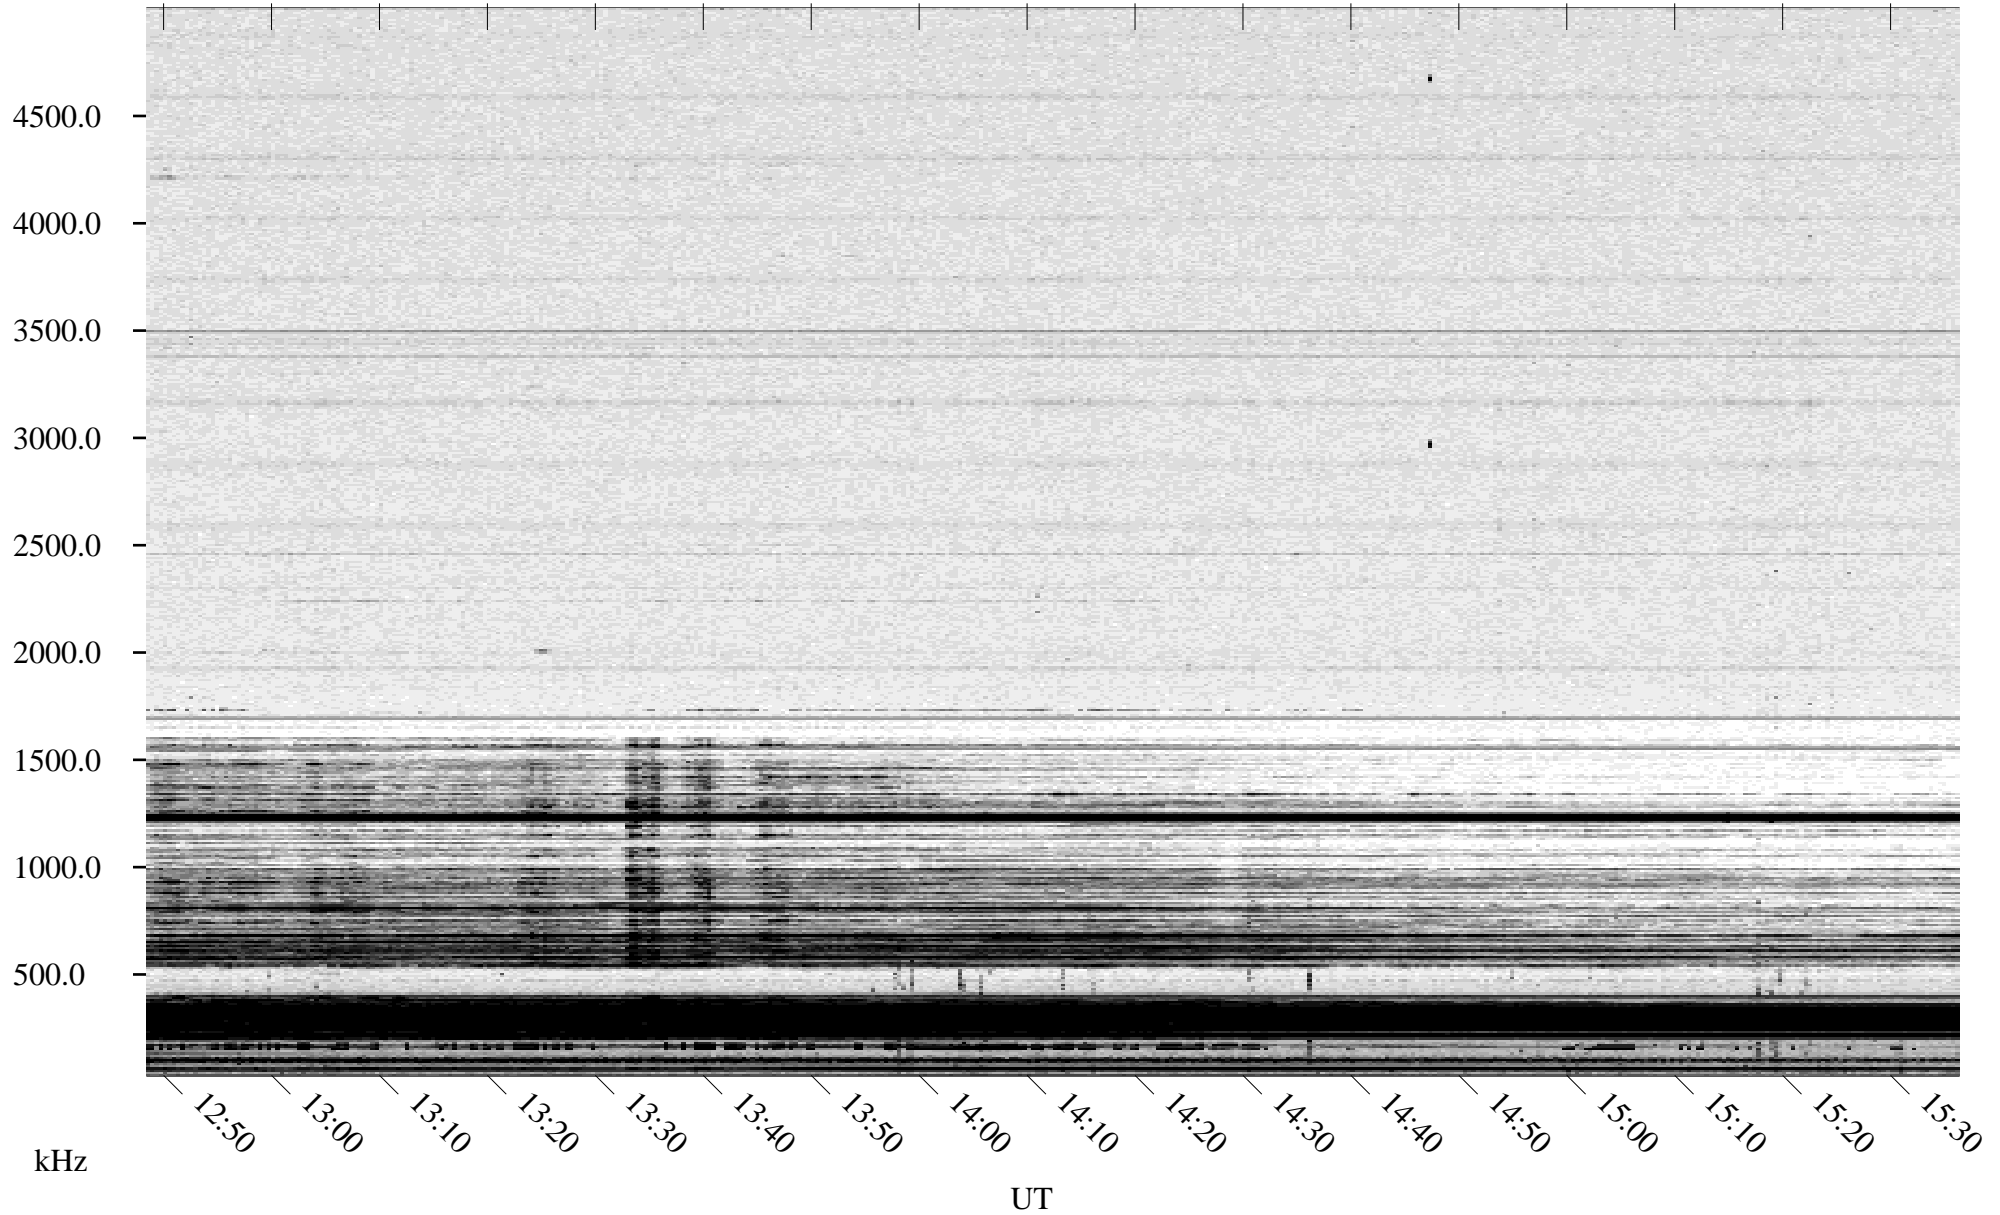

01/02/1995 Churchill, Manitoba

Linear Scale Black = 161 White = 15

ch95002l.r00m max_12

Page 1

01/02/1995 Churchill, Manitoba

Linear Scale Black = 161 White = 15

ch95002l.r00m max_12

Page 2

01/03/1995 Churchill, Manitoba

Linear Scale Black = 161 White = 15

ch95002l.r00m max_12

Page 3

01/03/1995 Churchill, Manitoba

Linear Scale Black = 161 White = 15

ch95002l.r00m max_12

Page 4

01/03/1995 Churchill, Manitoba

Linear Scale Black = 161 White = 15

ch95002l.r00m max_12

Page 5

01/03/1995 Churchill, Manitoba

Linear Scale Black = 161 White = 15

ch95002l.r00m max_12

Page 6

01/03/1995 Churchill, Manitoba

Linear Scale Black = 161 White = 15

ch95002l.r00m max_12

Page 7

01/03/1995 Churchill, Manitoba

Linear Scale Black = 161 White = 15

ch95002l.r00m max_12