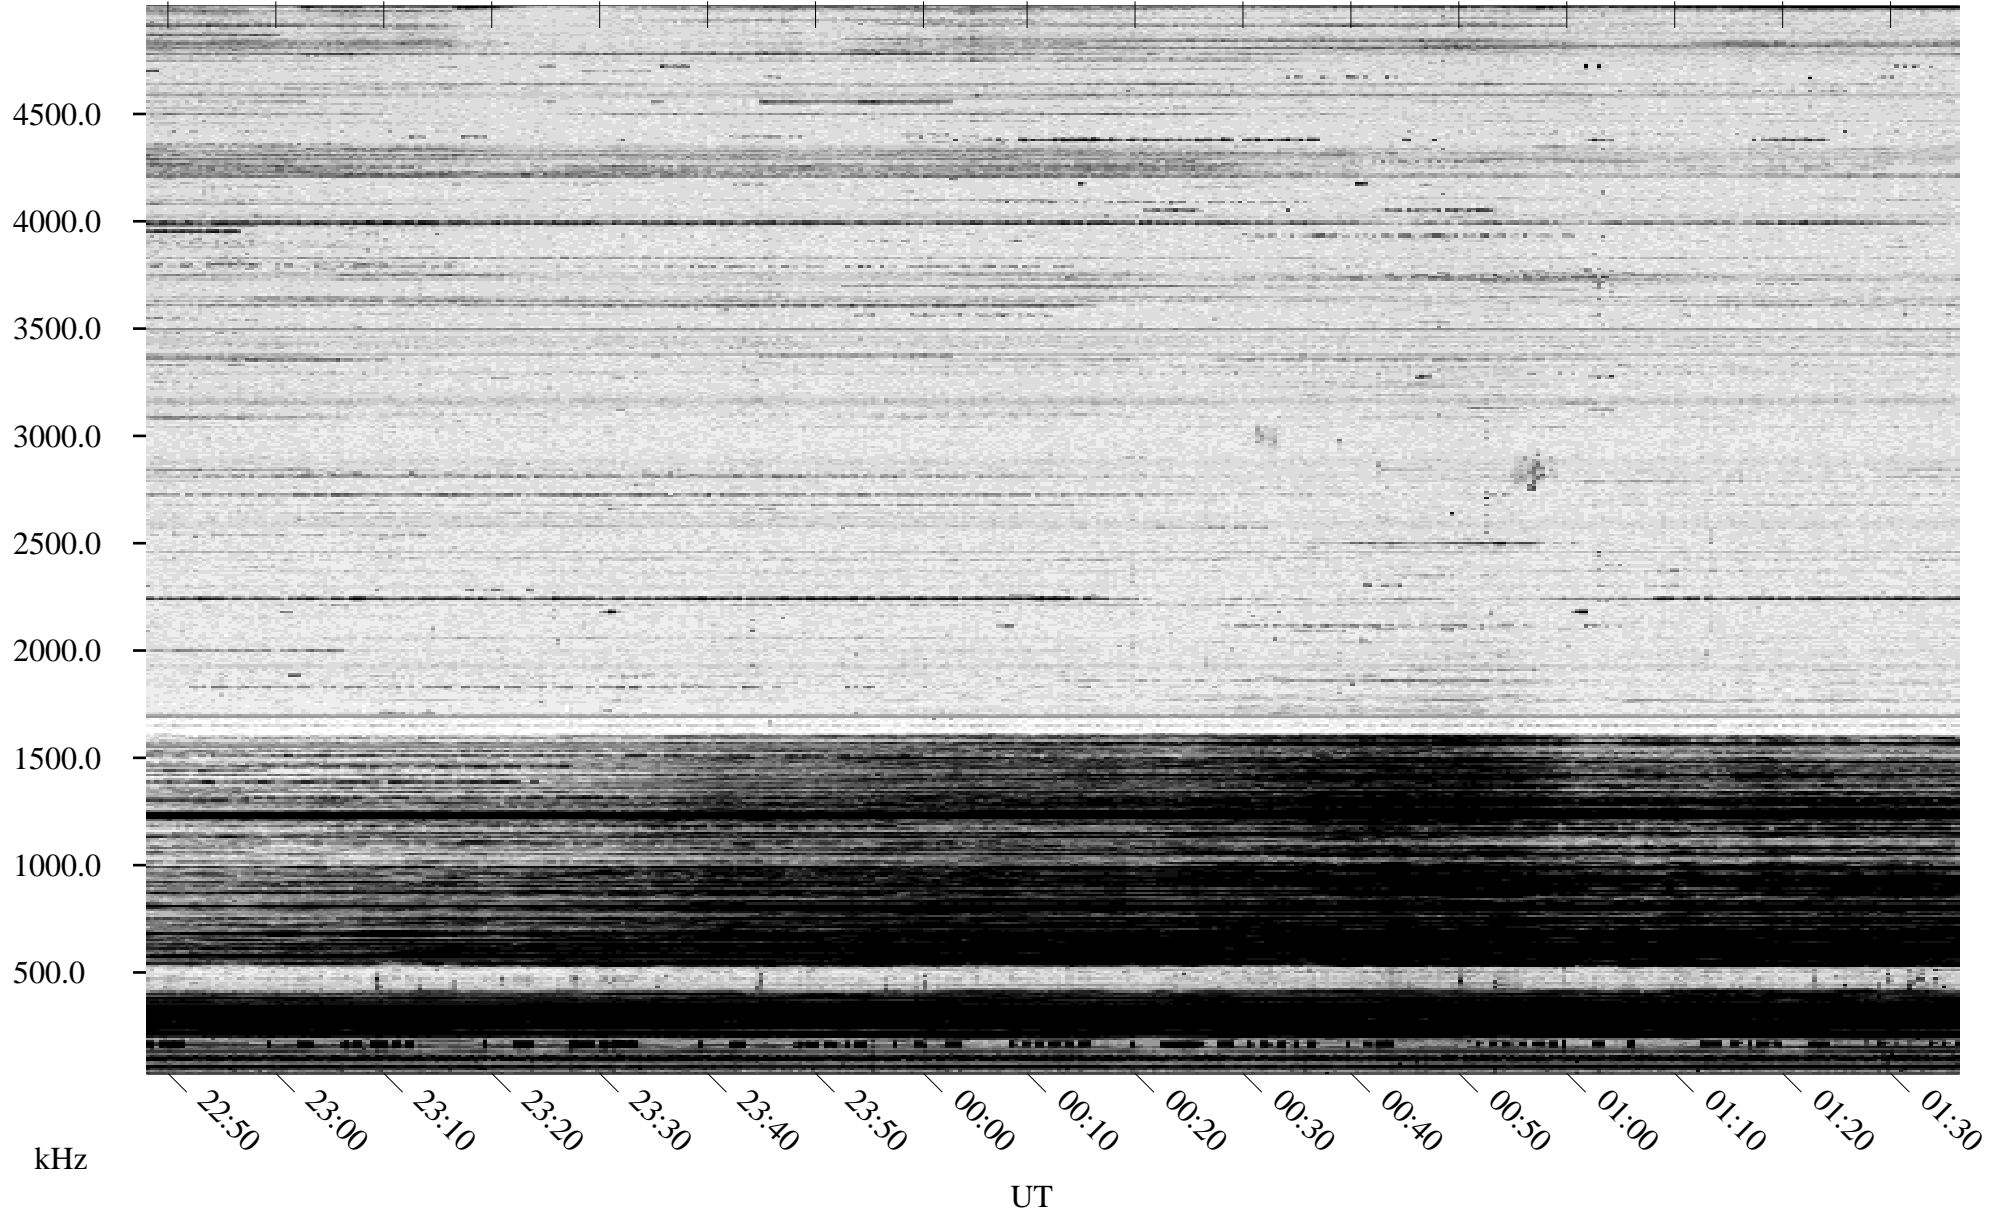

01/02/1995 Churchill, Manitoba

Linear Scale Black = 161 White = 15

ch95002l.r00m max_12

Page 1

01/02/1995 Churchill, Manitoba

Linear Scale Black = 161 White = 15

ch95002l.r00m max_12

Page 2

01/03/1995 Churchill, Manitoba

Linear Scale Black = 161 White = 15

ch95002l.r00m max_12

Page 3

01/03/1995 Churchill, Manitoba

Linear Scale Black = 161 White = 15

ch95002l.r00m max_12

Page 4

01/03/1995 Churchill, Manitoba

Linear Scale Black = 161 White = 15

ch95002l.r00m max_12

Page 5

01/03/1995 Churchill, Manitoba

Linear Scale Black = 161 White = 15

ch95002l.r00m max_12

Page 6

01/03/1995 Churchill, Manitoba

Linear Scale Black = 161 White = 15

ch95002l.r00m max_12

Page 7

01/03/1995 Churchill, Manitoba

Linear Scale Black = 161 White = 15

ch95002l.r00m max_12