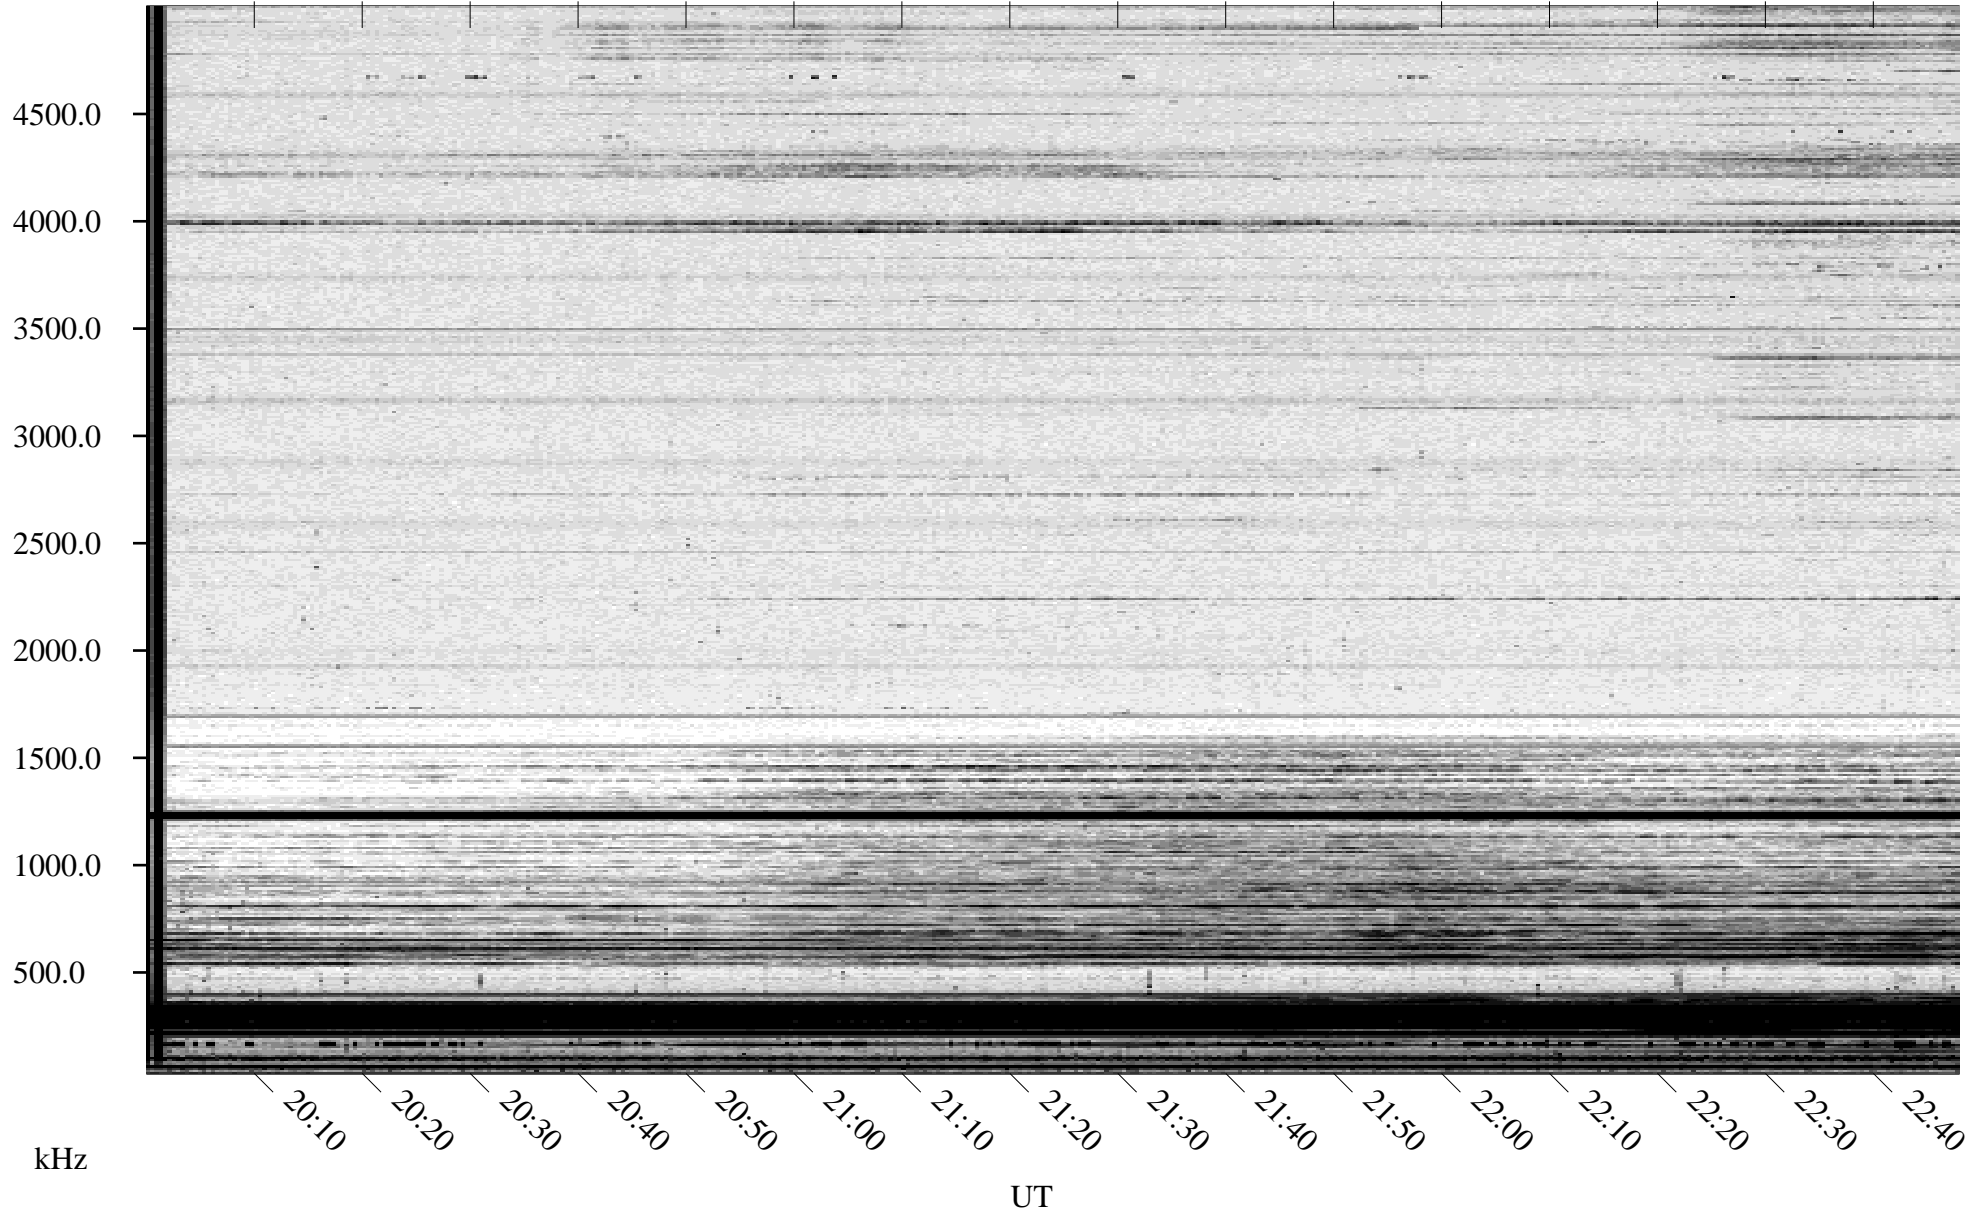

01/02/1995 Churchill, Manitoba

Linear Scale Black = 161 White = 15

ch95002l.r00m max_12

Page 1

01/02/1995 Churchill, Manitoba

Linear Scale Black = 161 White = 15

ch95002l.r00m max_12

Page 2

01/03/1995 Churchill, Manitoba

Linear Scale Black = 161 White = 15

ch95002l.r00m max_12

Page 3

01/03/1995 Churchill, Manitoba

Linear Scale Black = 161 White = 15

ch95002l.r00m max_12

Page 4

01/03/1995 Churchill, Manitoba

Linear Scale Black = 161 White = 15

ch95002l.r00m max_12

Page 5

01/03/1995 Churchill, Manitoba

Linear Scale Black = 161 White = 15

ch95002l.r00m max_12

Page 6

01/03/1995 Churchill, Manitoba

Linear Scale Black = 161 White = 15

ch95002l.r00m max_12

Page 7

01/03/1995 Churchill, Manitoba

Linear Scale Black = 161 White = 15

ch95002l.r00m max_12