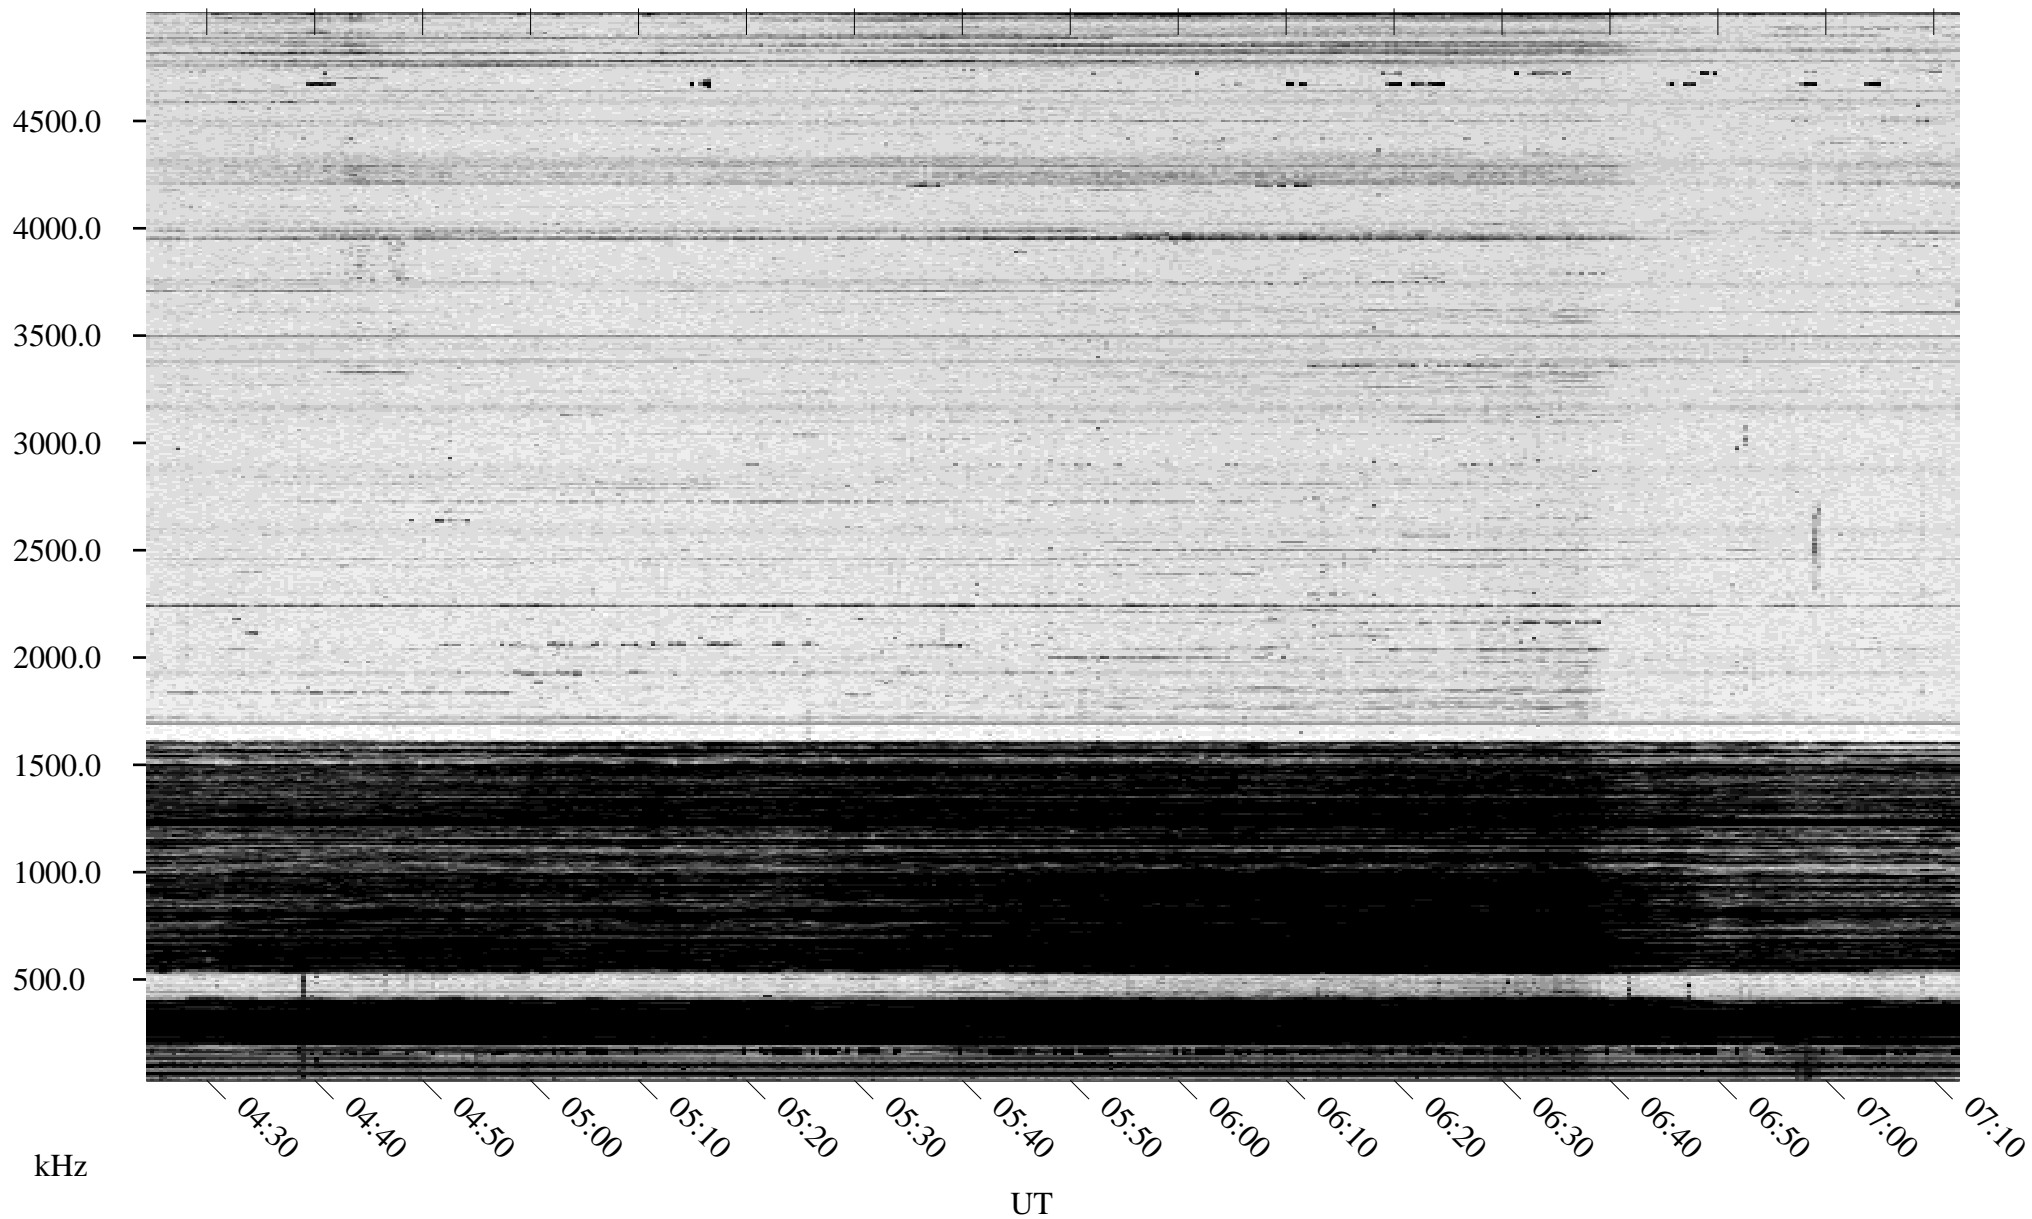

01/02/1995 Churchill, Manitoba

Linear Scale Black = 161 White = 15

ch95002l.r00m max_12

Page 1

01/02/1995 Churchill, Manitoba

Linear Scale Black = 161 White = 15

ch95002l.r00m max_12

Page 2

01/03/1995 Churchill, Manitoba

Linear Scale Black = 161 White = 15

ch95002l.r00m max_12

Page 3

01/03/1995 Churchill, Manitoba

Linear Scale Black = 161 White = 15

ch95002l.r00m max_12

Page 4

01/03/1995 Churchill, Manitoba

Linear Scale Black = 161 White = 15

ch95002l.r00m max_12

Page 5

01/03/1995 Churchill, Manitoba

Linear Scale Black = 161 White = 15

ch95002l.r00m max_12

Page 6

01/03/1995 Churchill, Manitoba

Linear Scale Black = 161 White = 15

ch95002l.r00m max_12

Page 7

01/03/1995 Churchill, Manitoba

Linear Scale Black = 161 White = 15

ch95002l.r00m max_12