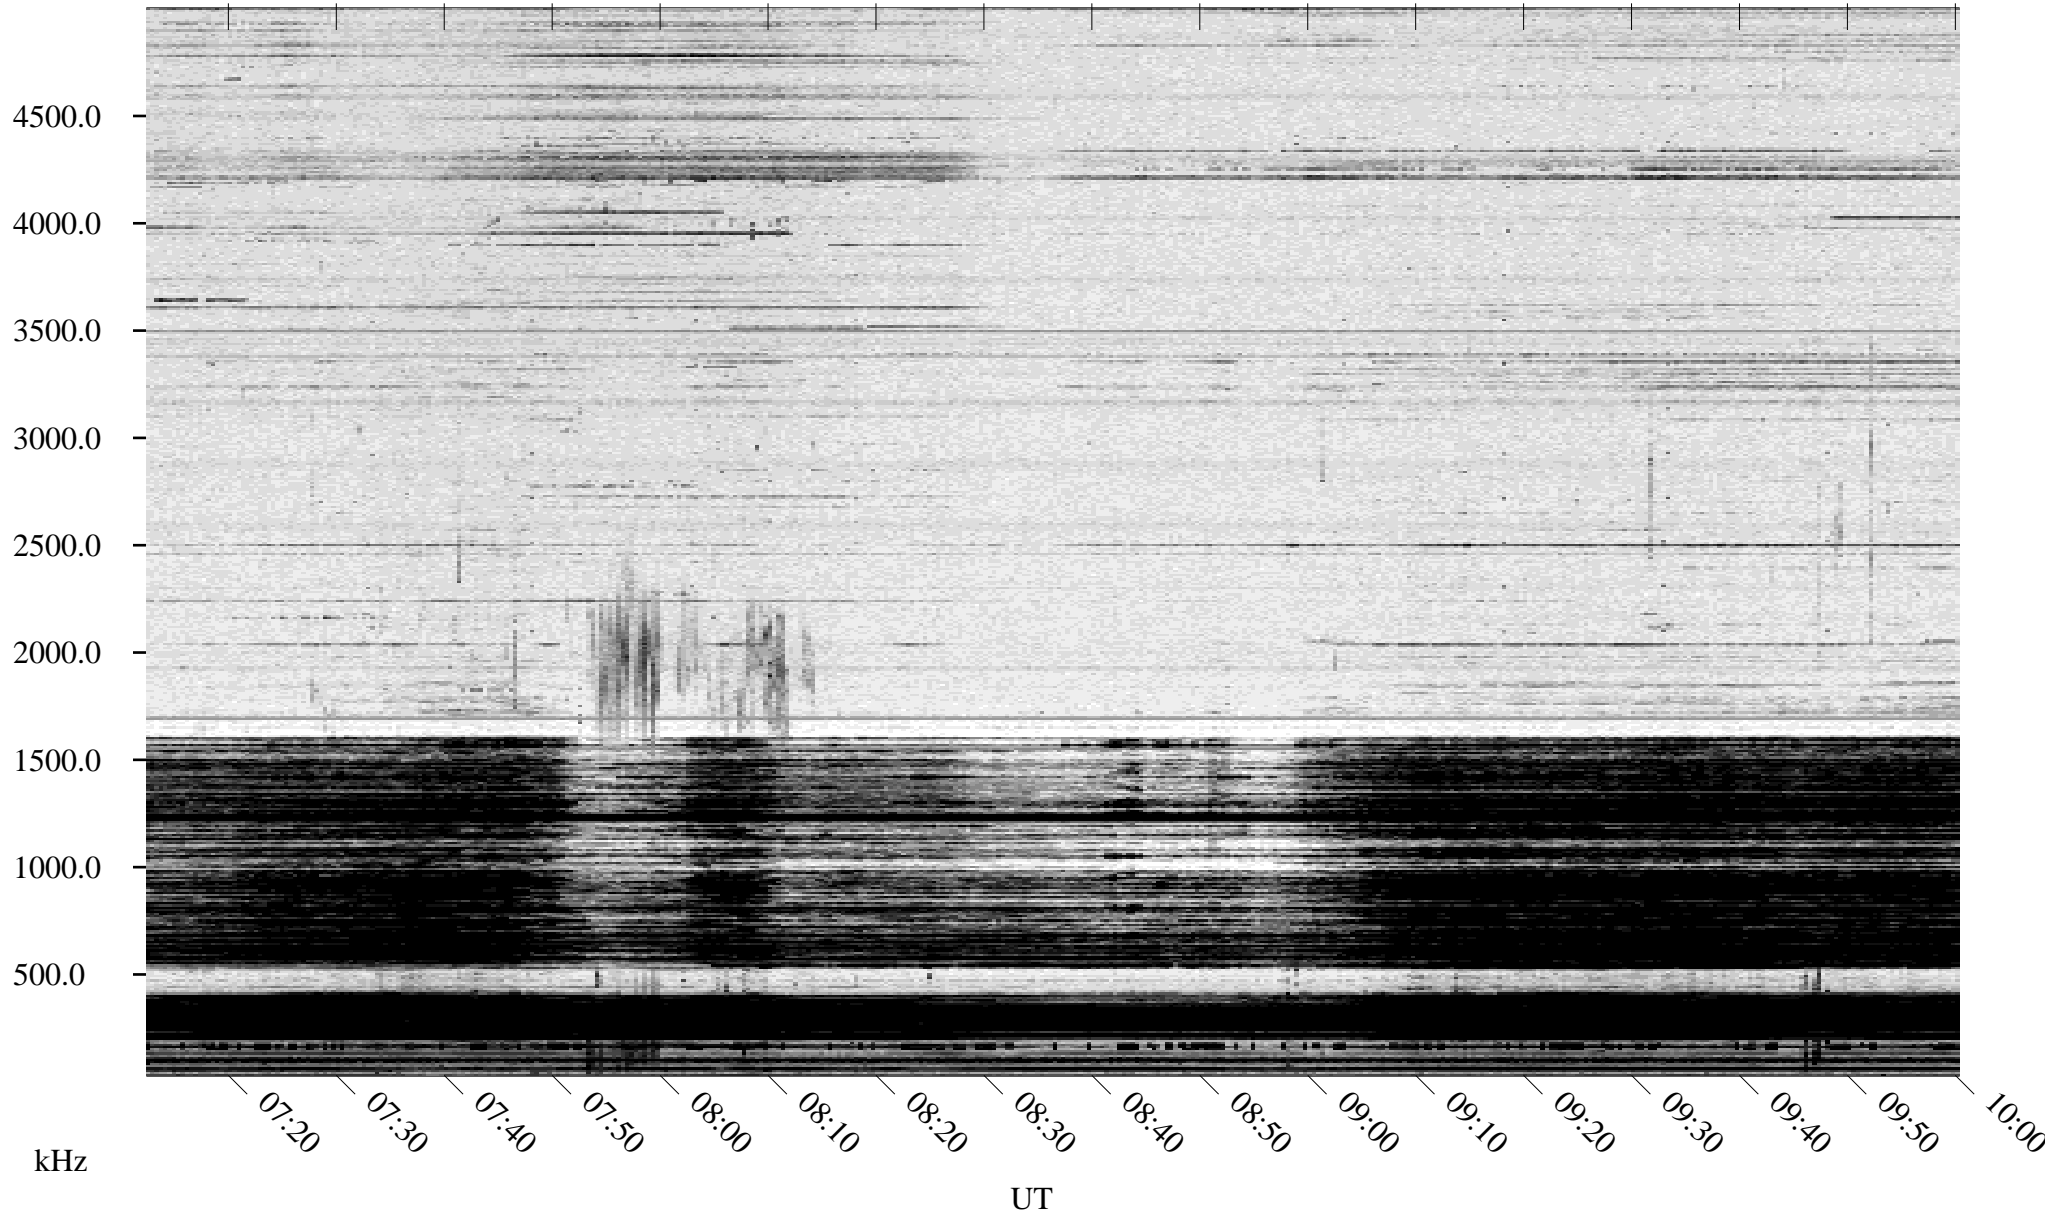

01/02/1995 Churchill, Manitoba

Linear Scale Black = 161 White = 15

ch95002l.r00m max_12

Page 1

01/02/1995 Churchill, Manitoba

Linear Scale Black = 161 White = 15

ch95002l.r00m max_12

Page 2

01/03/1995 Churchill, Manitoba

Linear Scale Black = 161 White = 15

ch95002l.r00m max_12

Page 3

01/03/1995 Churchill, Manitoba

Linear Scale Black = 161 White = 15

ch95002l.r00m max_12

Page 4

01/03/1995 Churchill, Manitoba

Linear Scale Black = 161 White = 15

ch95002l.r00m max_12

Page 5

01/03/1995 Churchill, Manitoba

Linear Scale Black = 161 White = 15

ch95002l.r00m max_12

Page 6

01/03/1995 Churchill, Manitoba

Linear Scale Black = 161 White = 15

ch95002l.r00m max_12

Page 7

01/03/1995 Churchill, Manitoba

Linear Scale Black = 161 White = 15

ch95002l.r00m max_12