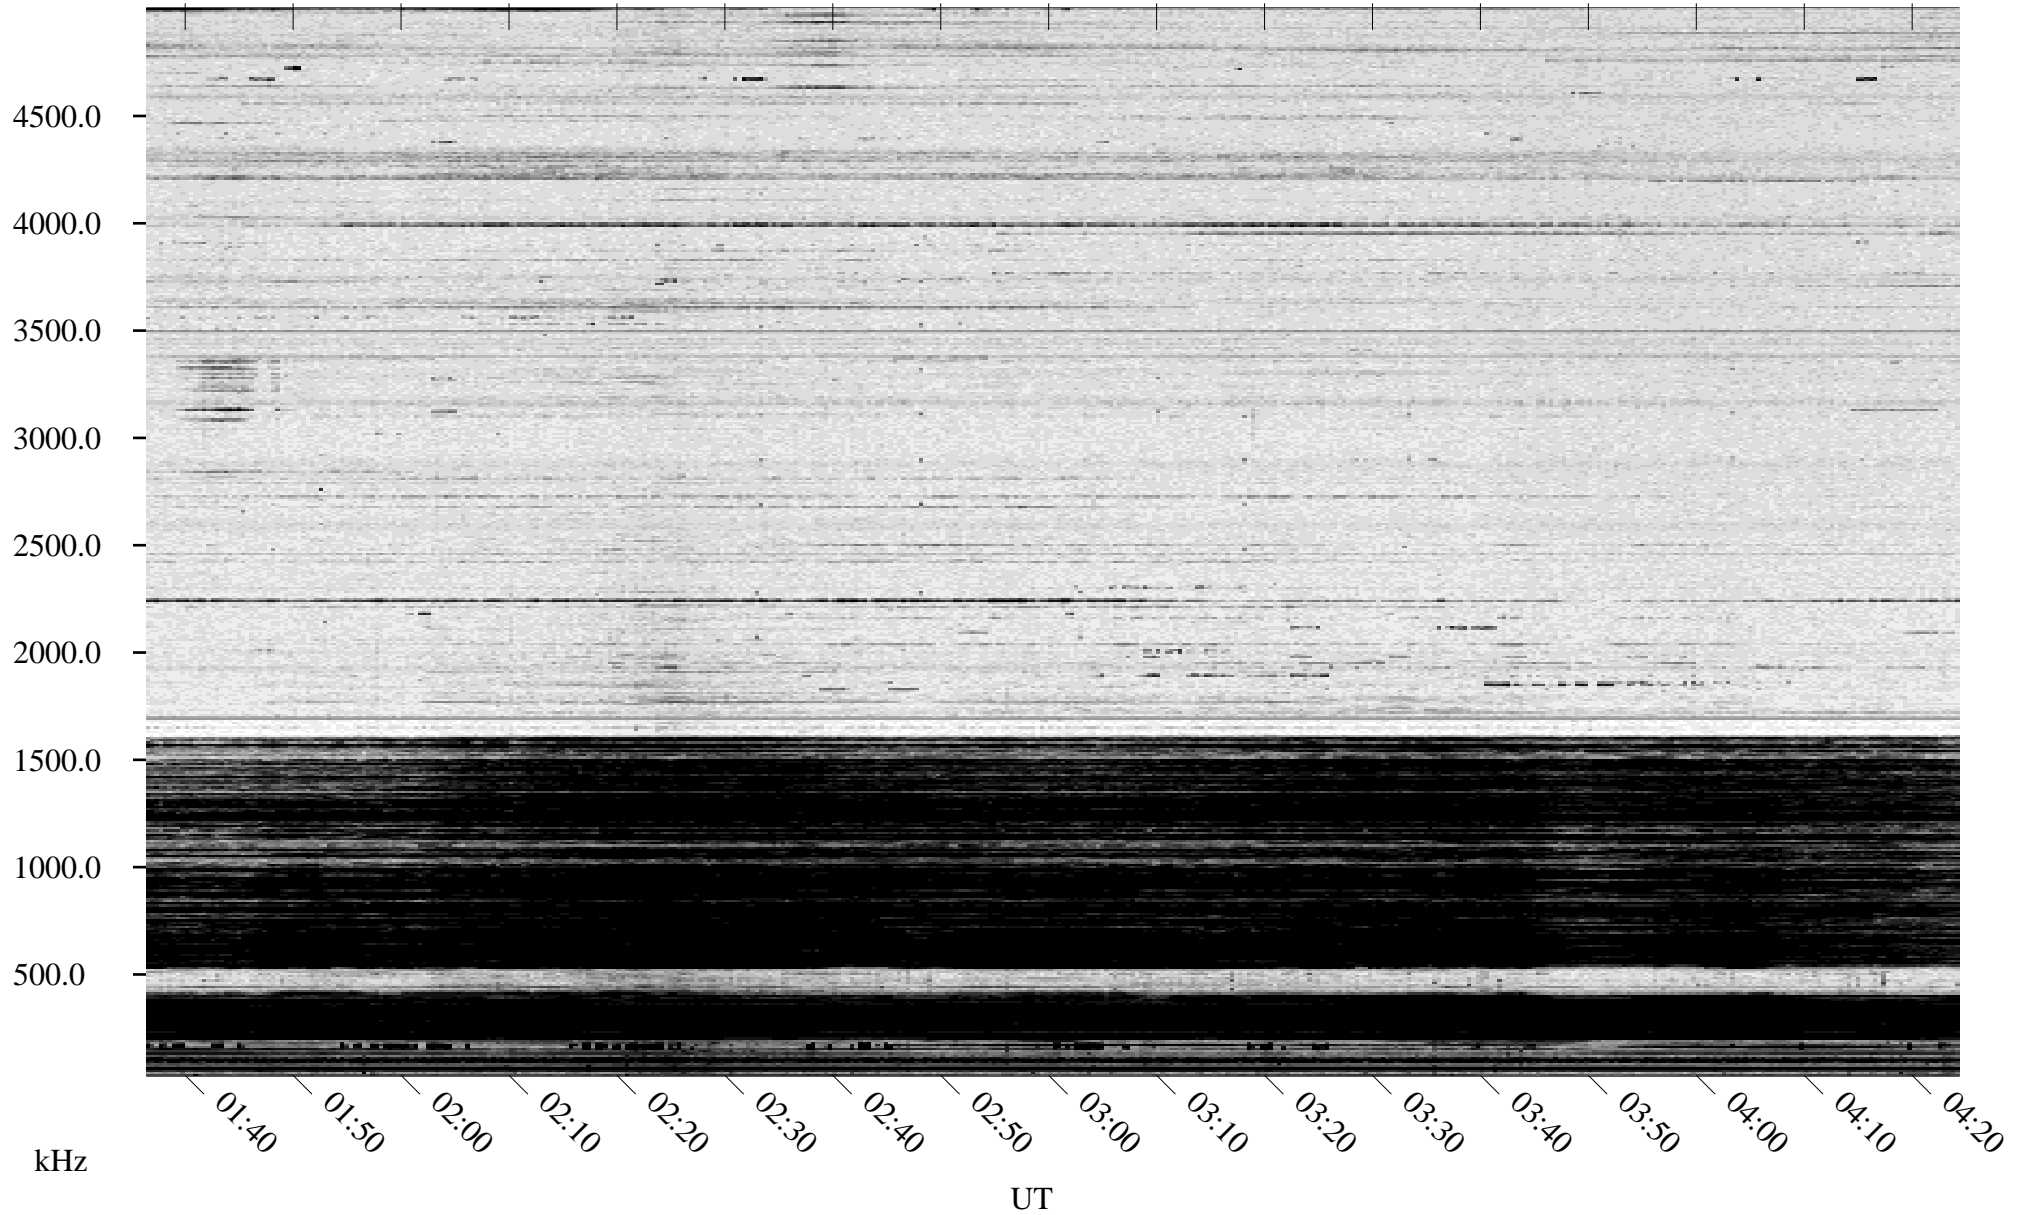

01/02/1995 Churchill, Manitoba

Linear Scale Black = 161 White = 15

ch95002l.r00m max_12

Page 1

01/02/1995 Churchill, Manitoba

Linear Scale Black = 161 White = 15

ch95002l.r00m max_12

Page 2

01/03/1995 Churchill, Manitoba

Linear Scale Black = 161 White = 15

ch95002l.r00m max_12

Page 3

01/03/1995 Churchill, Manitoba

Linear Scale Black = 161 White = 15

ch95002l.r00m max_12

Page 4

01/03/1995 Churchill, Manitoba

Linear Scale Black = 161 White = 15

ch95002l.r00m max_12

Page 5

01/03/1995 Churchill, Manitoba

Linear Scale Black = 161 White = 15

ch95002l.r00m max_12

Page 6

01/03/1995 Churchill, Manitoba

Linear Scale Black = 161 White = 15

ch95002l.r00m max_12

Page 7

01/03/1995 Churchill, Manitoba

Linear Scale Black = 161 White = 15

ch95002l.r00m max_12