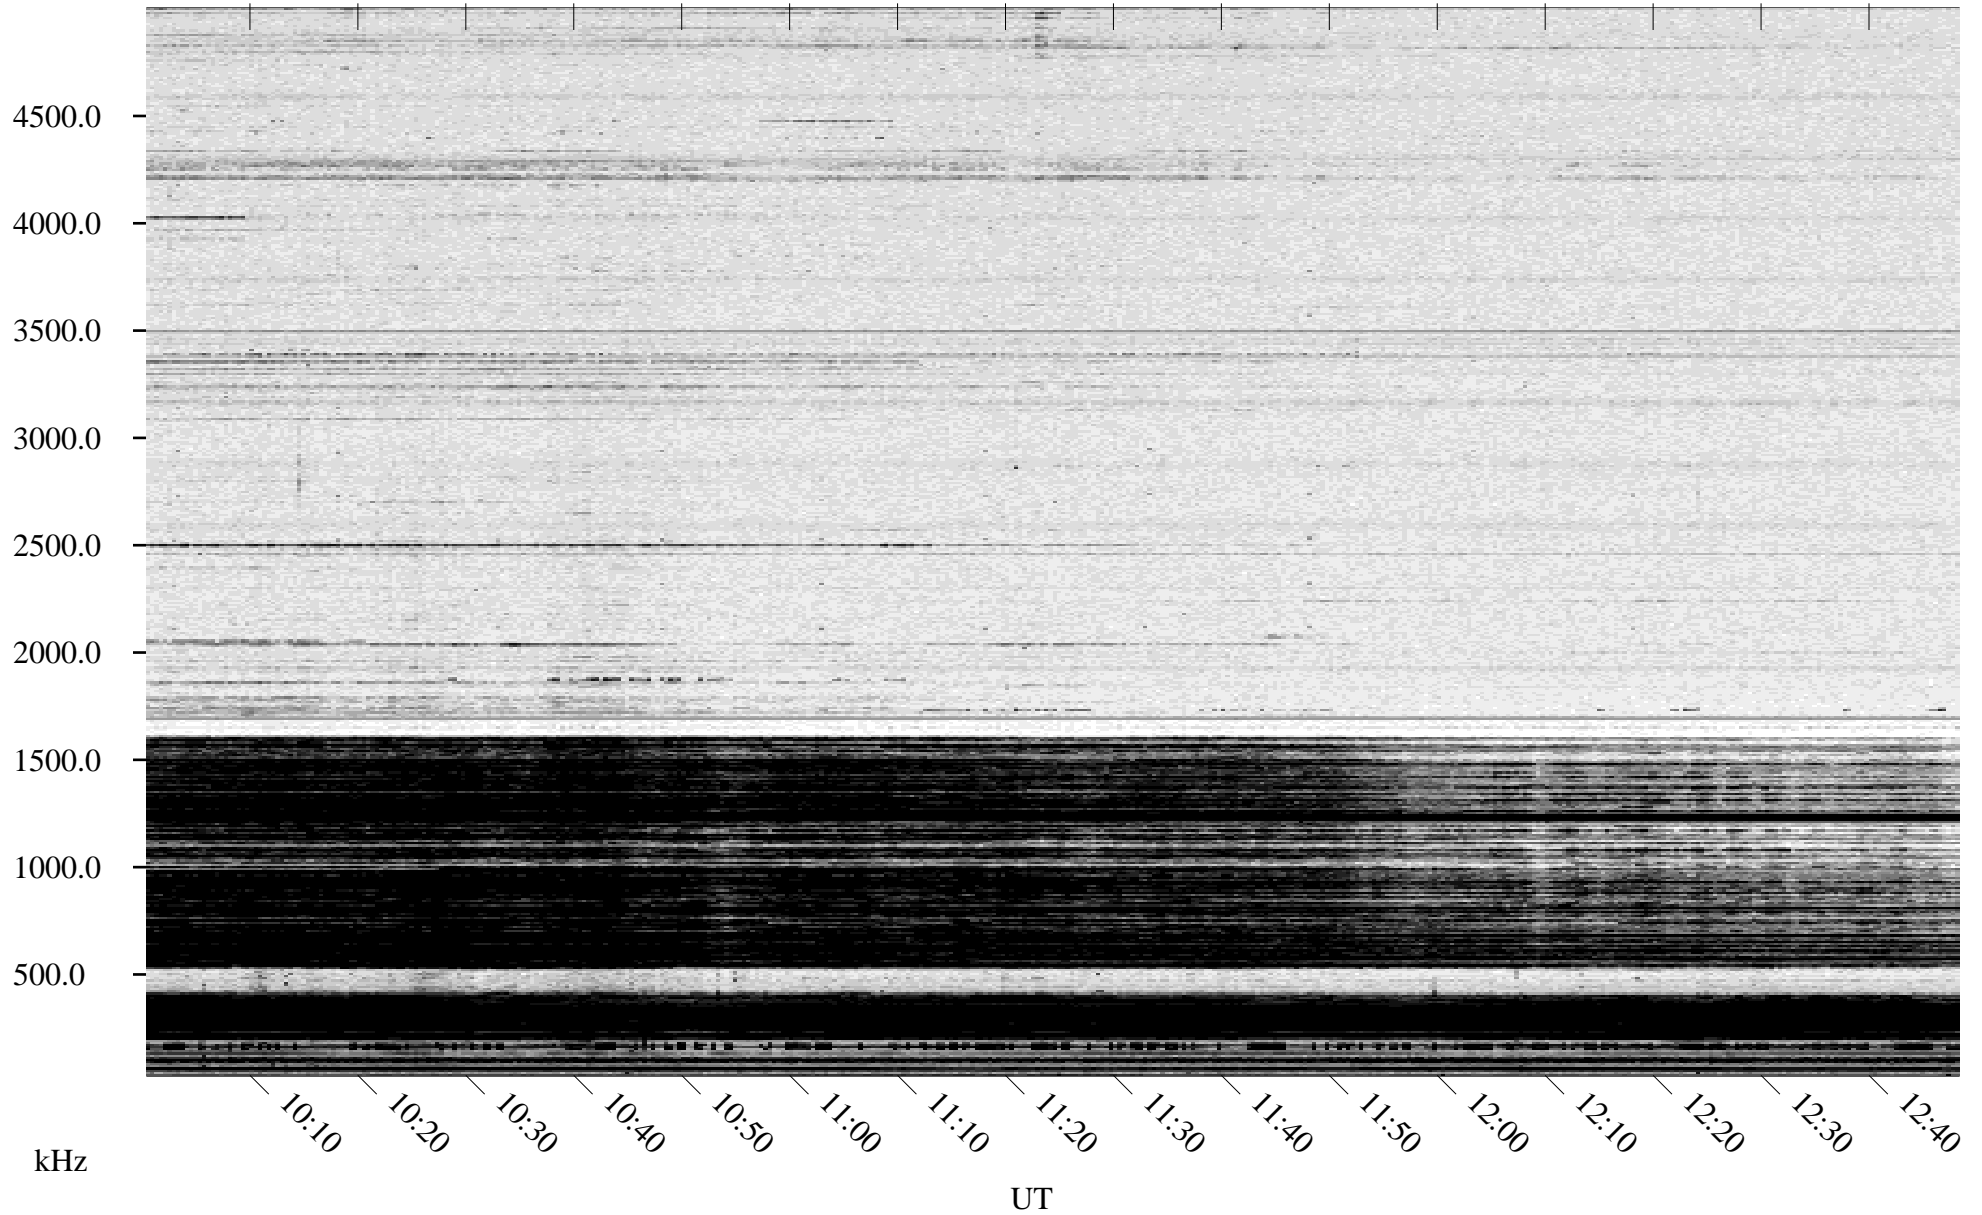

01/02/1995 Churchill, Manitoba

Linear Scale Black = 161 White = 15

ch95002l.r00m max_12

Page 1

01/02/1995 Churchill, Manitoba

Linear Scale Black = 161 White = 15

ch95002l.r00m max_12

Page 2

01/03/1995 Churchill, Manitoba

Linear Scale Black = 161 White = 15

ch95002l.r00m max_12

Page 3

01/03/1995 Churchill, Manitoba

Linear Scale Black = 161 White = 15

ch95002l.r00m max_12

Page 4

01/03/1995 Churchill, Manitoba

Linear Scale Black = 161 White = 15

ch95002l.r00m max_12

Page 5

01/03/1995 Churchill, Manitoba

Linear Scale Black = 161 White = 15

ch95002l.r00m max_12

Page 6

01/03/1995 Churchill, Manitoba

Linear Scale Black = 161 White = 15

ch95002l.r00m max_12

Page 7

01/03/1995 Churchill, Manitoba

Linear Scale Black = 161 White = 15

ch95002l.r00m max_12