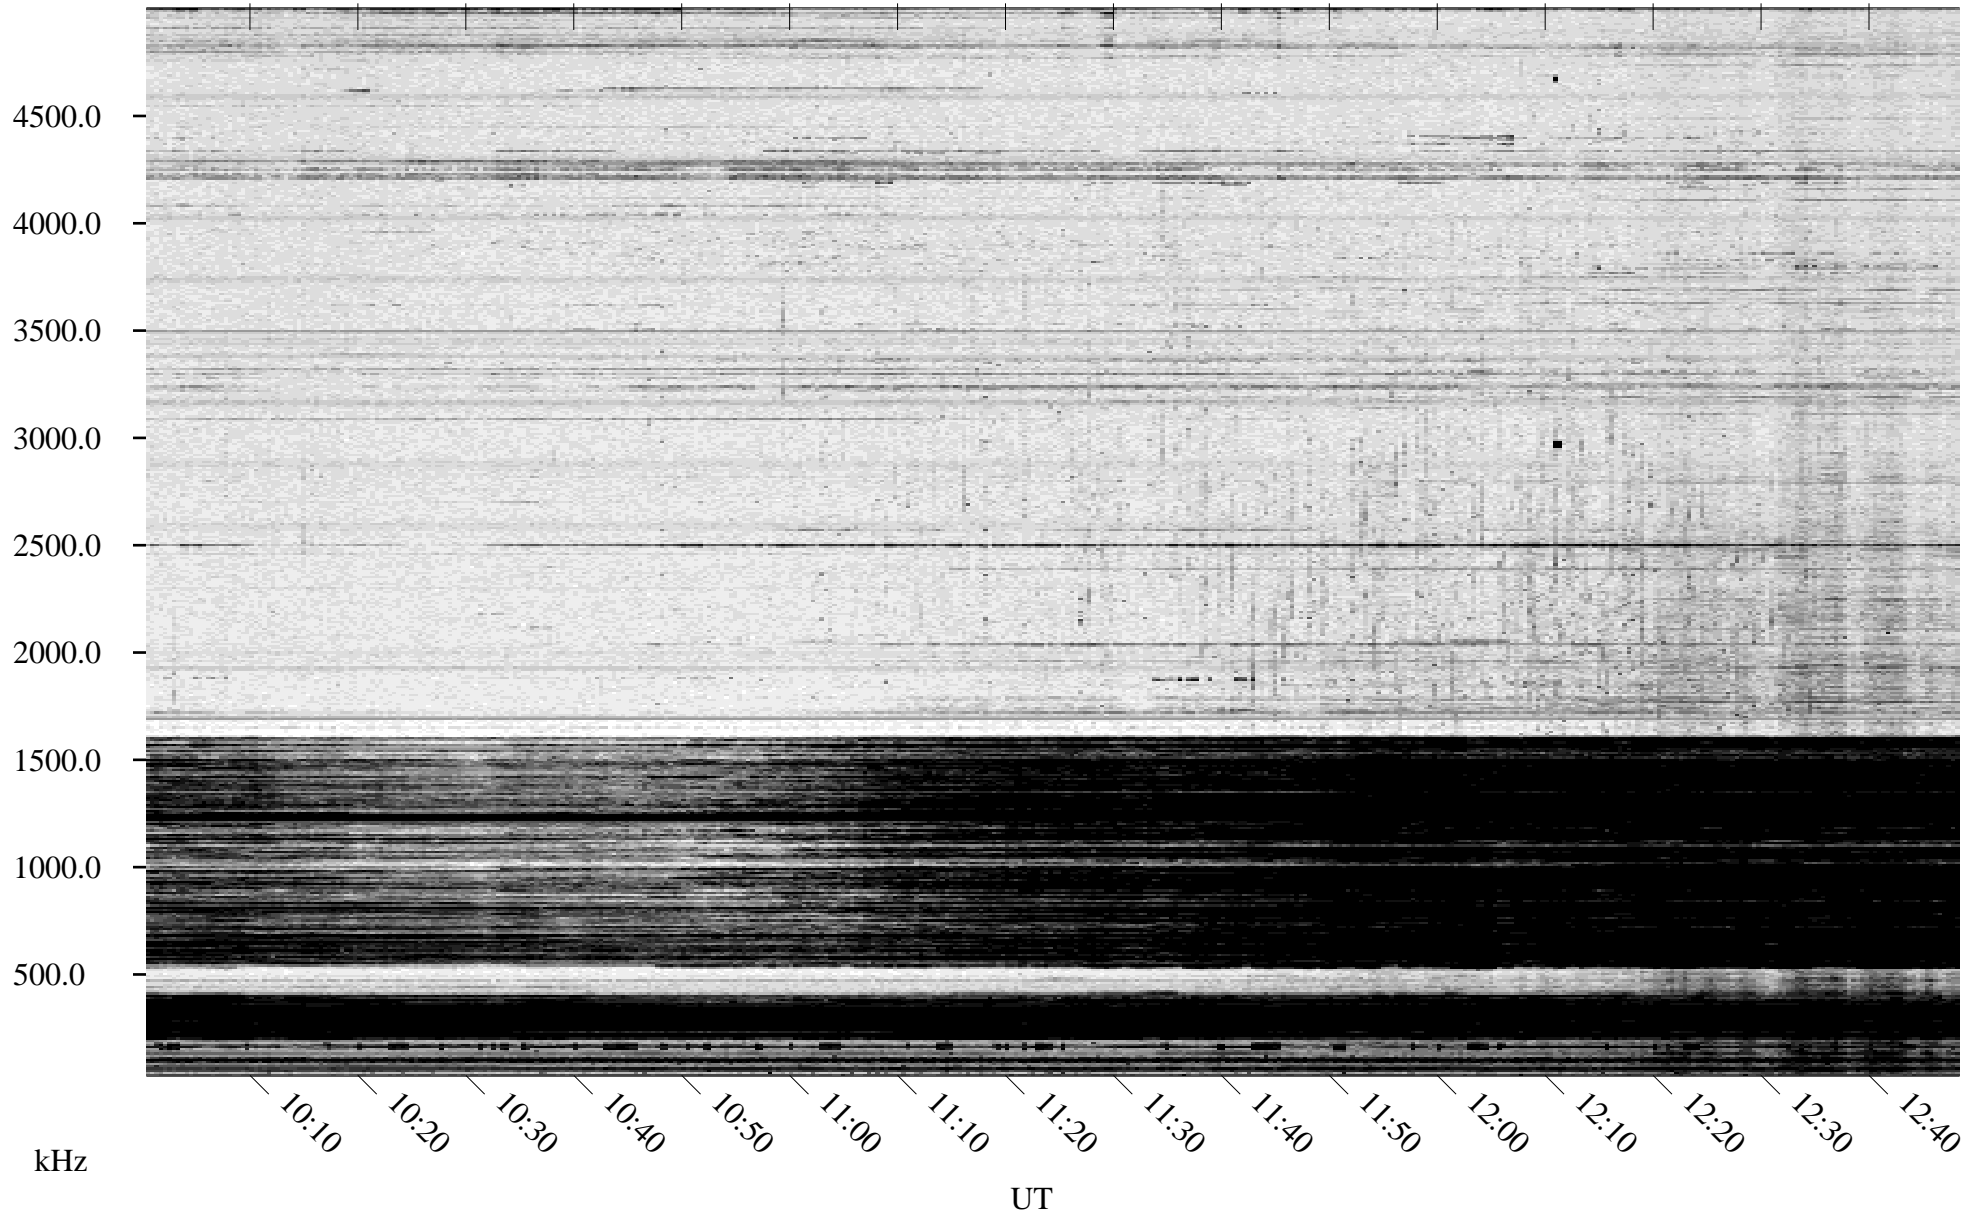

01/03/1995 Churchill, Manitoba

Linear Scale Black = 161 White = 15

ch95003l.r00m max_12

Page 1

01/03/1995 Churchill, Manitoba

Linear Scale Black = 161 White = 15

ch95003l.r00m max_12

Page 2

01/04/1995 Churchill, Manitoba

Linear Scale Black = 161 White = 15

ch95003l.r00m max_12

Page 3

01/04/1995 Churchill, Manitoba

Linear Scale Black = 161 White = 15

ch95003l.r00m max_12

Page 4

01/04/1995 Churchill, Manitoba

Linear Scale Black = 161 White = 15

ch95003l.r00m max_12

Page 5

01/04/1995 Churchill, Manitoba

Linear Scale Black = 161 White = 15

ch95003l.r00m max_12

Page 6

01/04/1995 Churchill, Manitoba

Linear Scale Black = 161 White = 15

ch95003l.r00m max_12

Page 7

01/04/1995 Churchill, Manitoba

Linear Scale Black = 161 White = 15

ch95003l.r00m max_12

Page 8