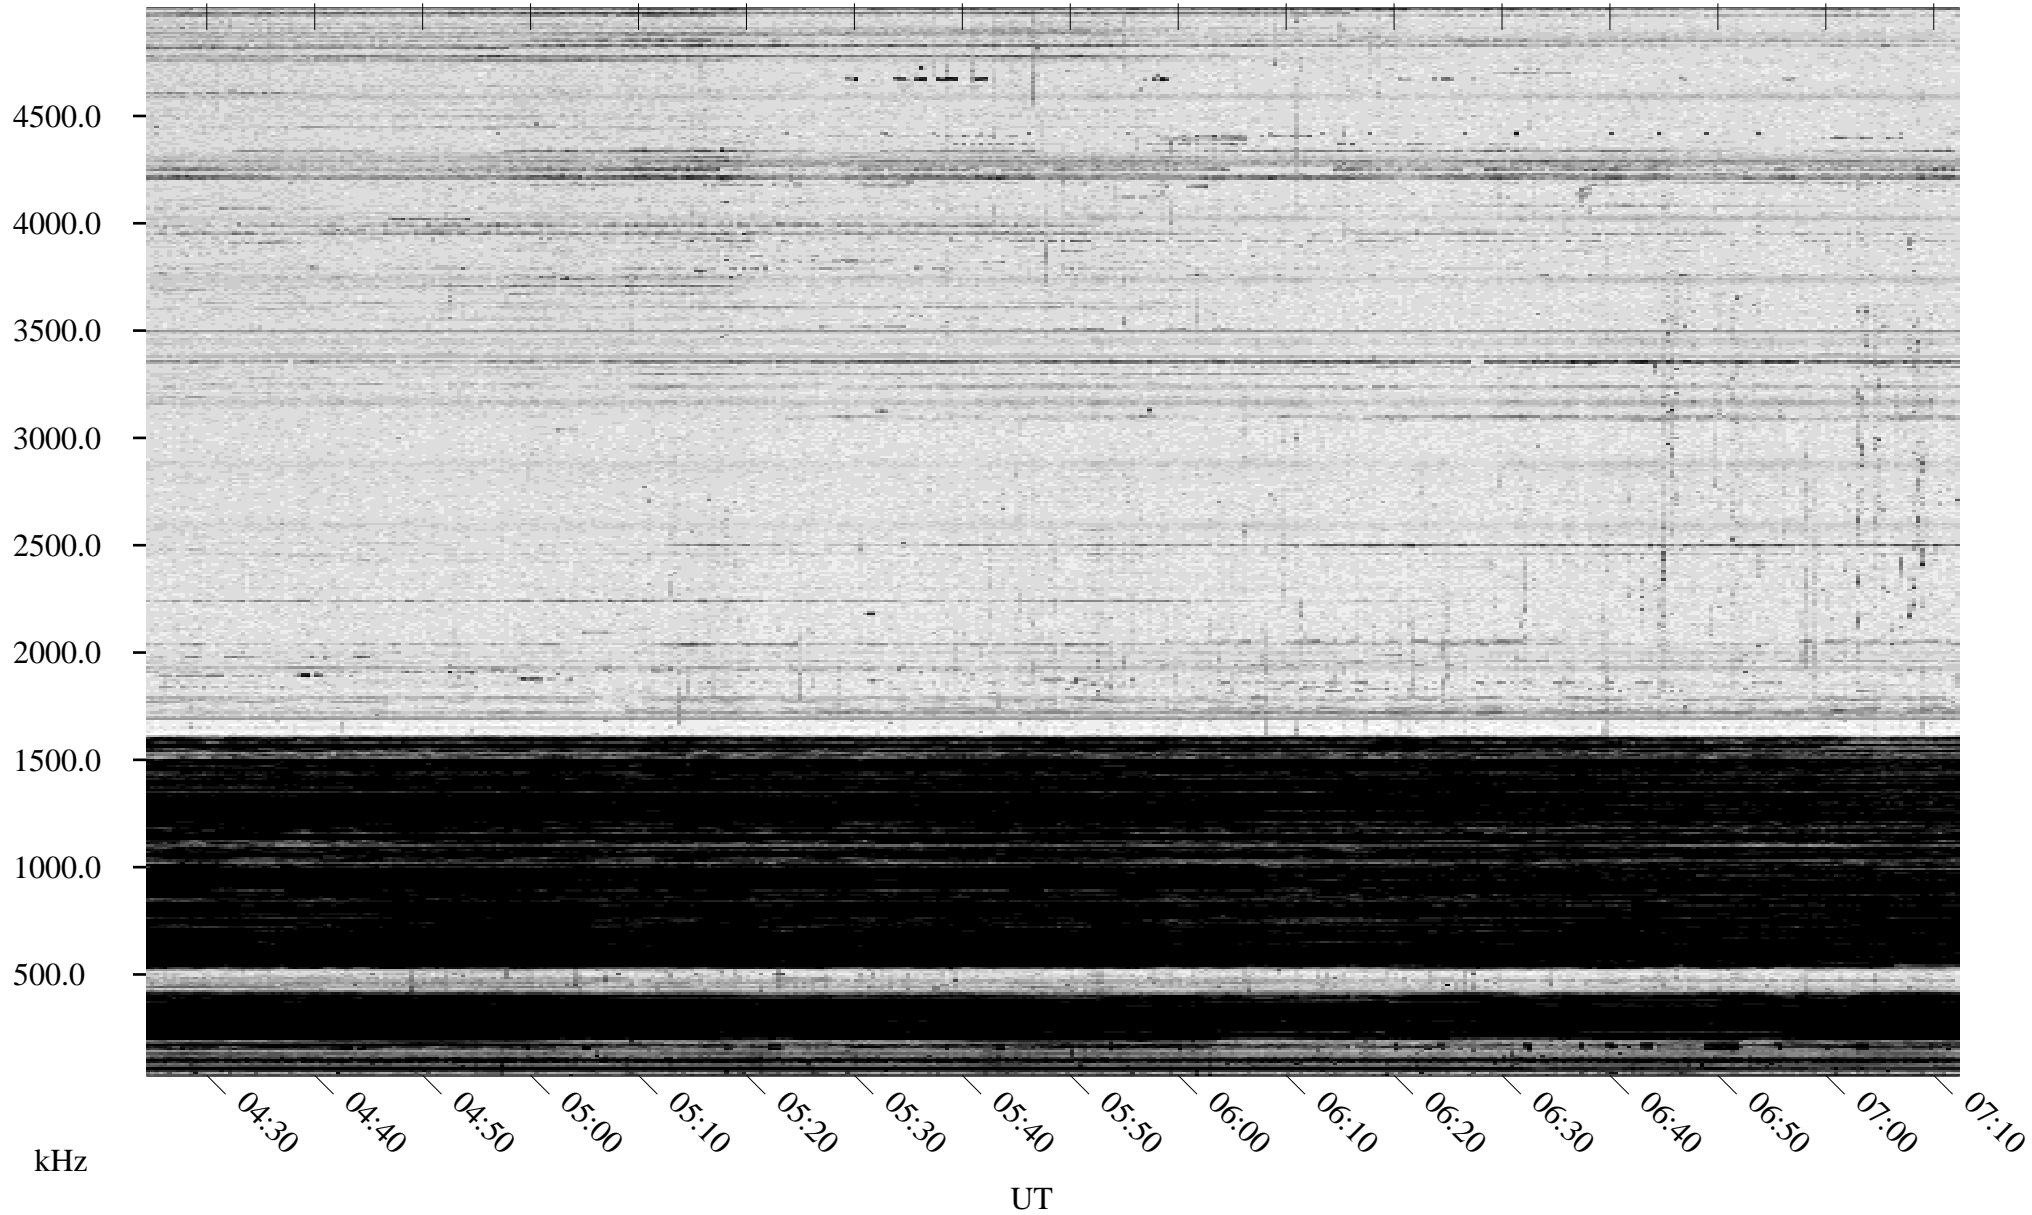

01/03/1995 Churchill, Manitoba

Linear Scale Black = 161 White = 15

ch95003l.r00m max_12

Page 1

01/03/1995 Churchill, Manitoba

Linear Scale Black = 161 White = 15

ch95003l.r00m max_12

Page 2

01/04/1995 Churchill, Manitoba

Linear Scale Black = 161 White = 15

ch95003l.r00m max_12

Page 3

01/04/1995 Churchill, Manitoba

Linear Scale Black = 161 White = 15

ch95003l.r00m max_12

Page 4

01/04/1995 Churchill, Manitoba

Linear Scale Black = 161 White = 15

ch95003l.r00m max_12

Page 5

01/04/1995 Churchill, Manitoba

Linear Scale Black = 161 White = 15

ch95003l.r00m max_12

Page 6

01/04/1995 Churchill, Manitoba

Linear Scale Black = 161 White = 15

ch95003l.r00m max_12

Page 7

01/04/1995 Churchill, Manitoba

Linear Scale Black = 161 White = 15

ch95003l.r00m max_12

Page 8