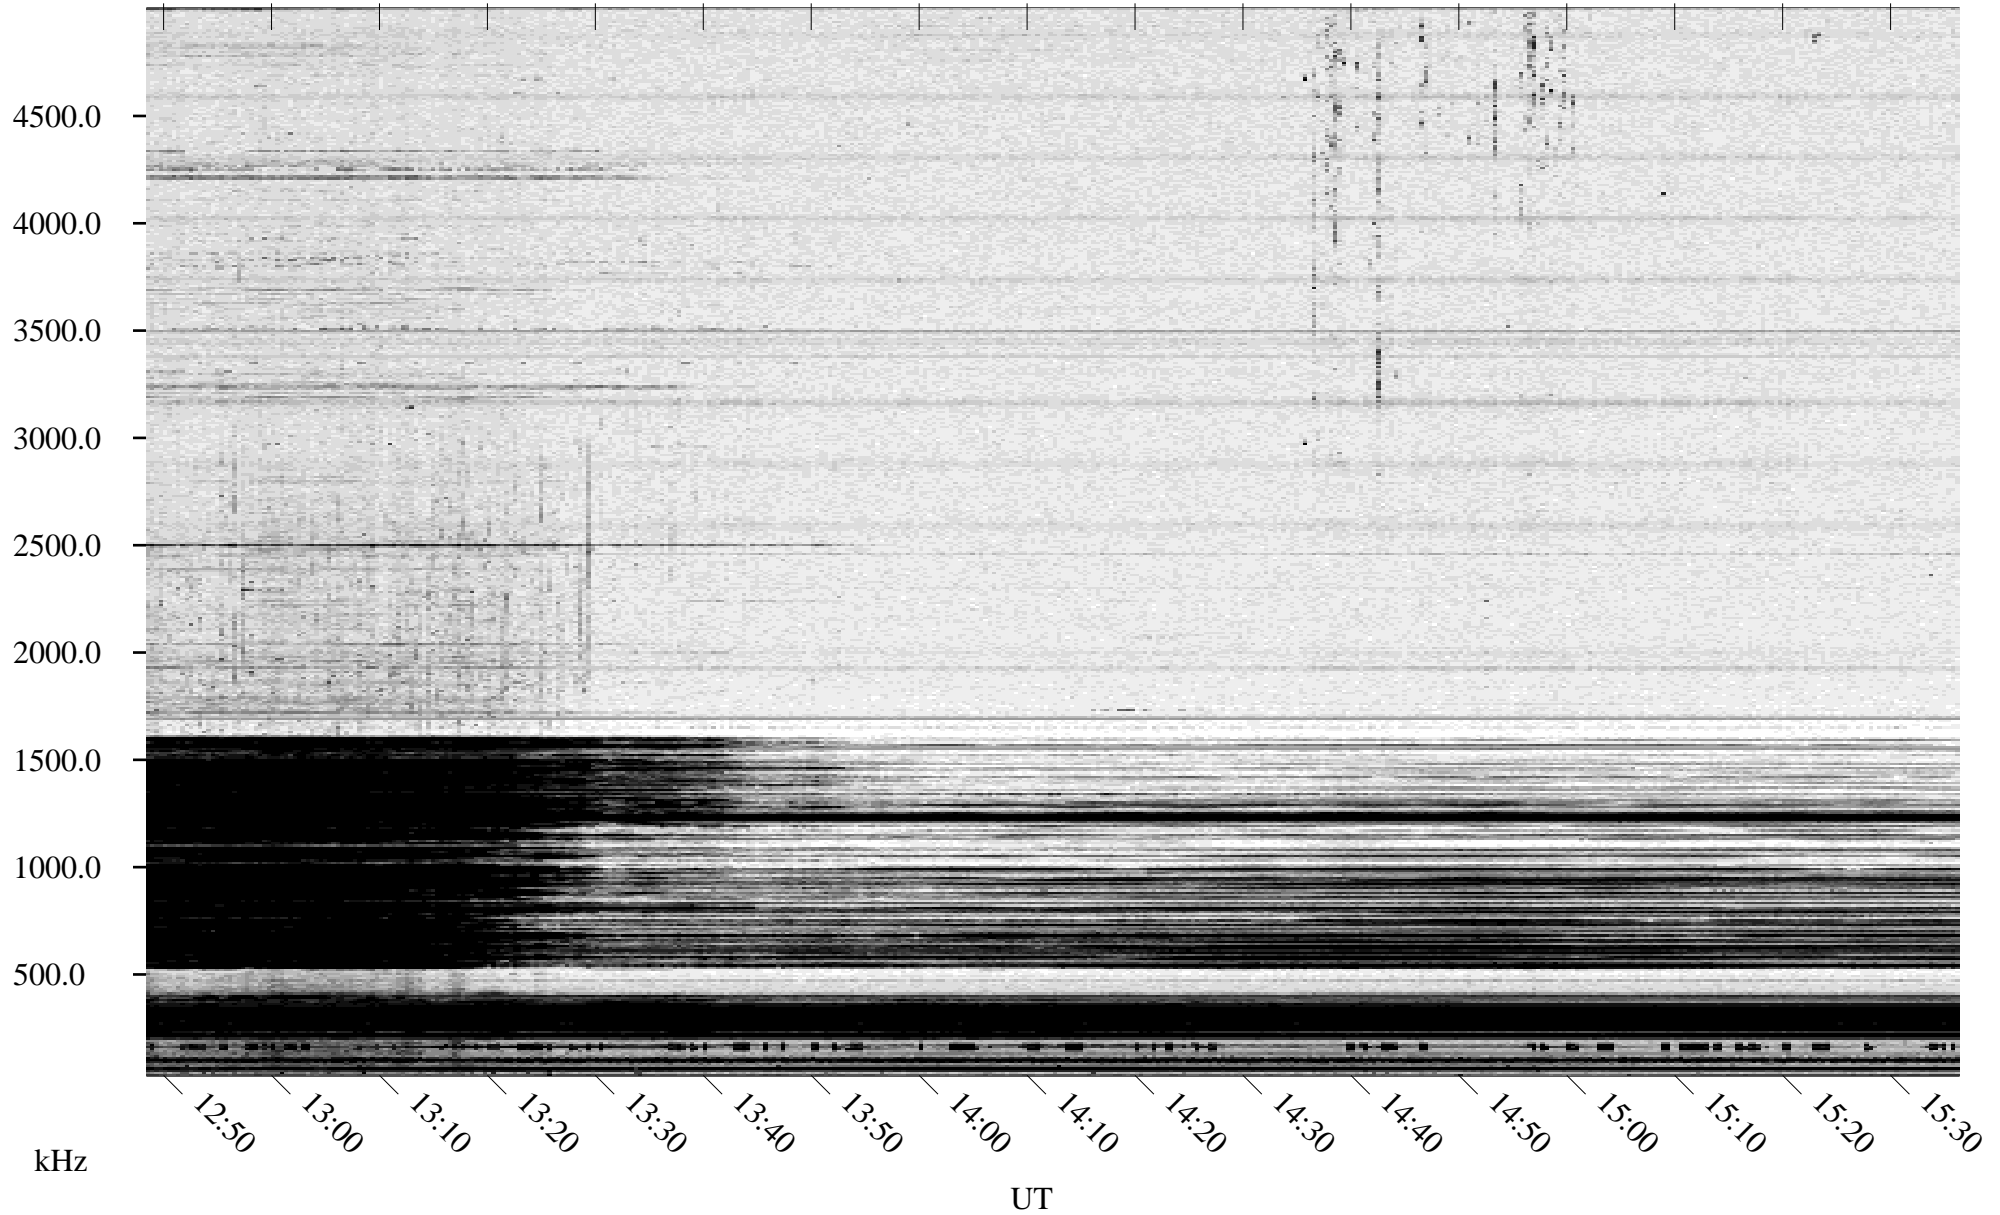

01/03/1995 Churchill, Manitoba

Linear Scale Black = 161 White = 15

ch95003l.r00m max_12

Page 1

01/03/1995 Churchill, Manitoba

Linear Scale Black = 161 White = 15

ch95003l.r00m max_12

Page 2

01/04/1995 Churchill, Manitoba

Linear Scale Black = 161 White = 15

ch95003l.r00m max_12

Page 3

01/04/1995 Churchill, Manitoba

Linear Scale Black = 161 White = 15

ch95003l.r00m max_12

Page 4

01/04/1995 Churchill, Manitoba

Linear Scale Black = 161 White = 15

ch95003l.r00m max_12

Page 5

01/04/1995 Churchill, Manitoba

Linear Scale Black = 161 White = 15

ch95003l.r00m max_12

Page 6

01/04/1995 Churchill, Manitoba

Linear Scale Black = 161 White = 15

ch95003l.r00m max_12

Page 7

01/04/1995 Churchill, Manitoba

Linear Scale Black = 161 White = 15

ch95003l.r00m max_12

Page 8