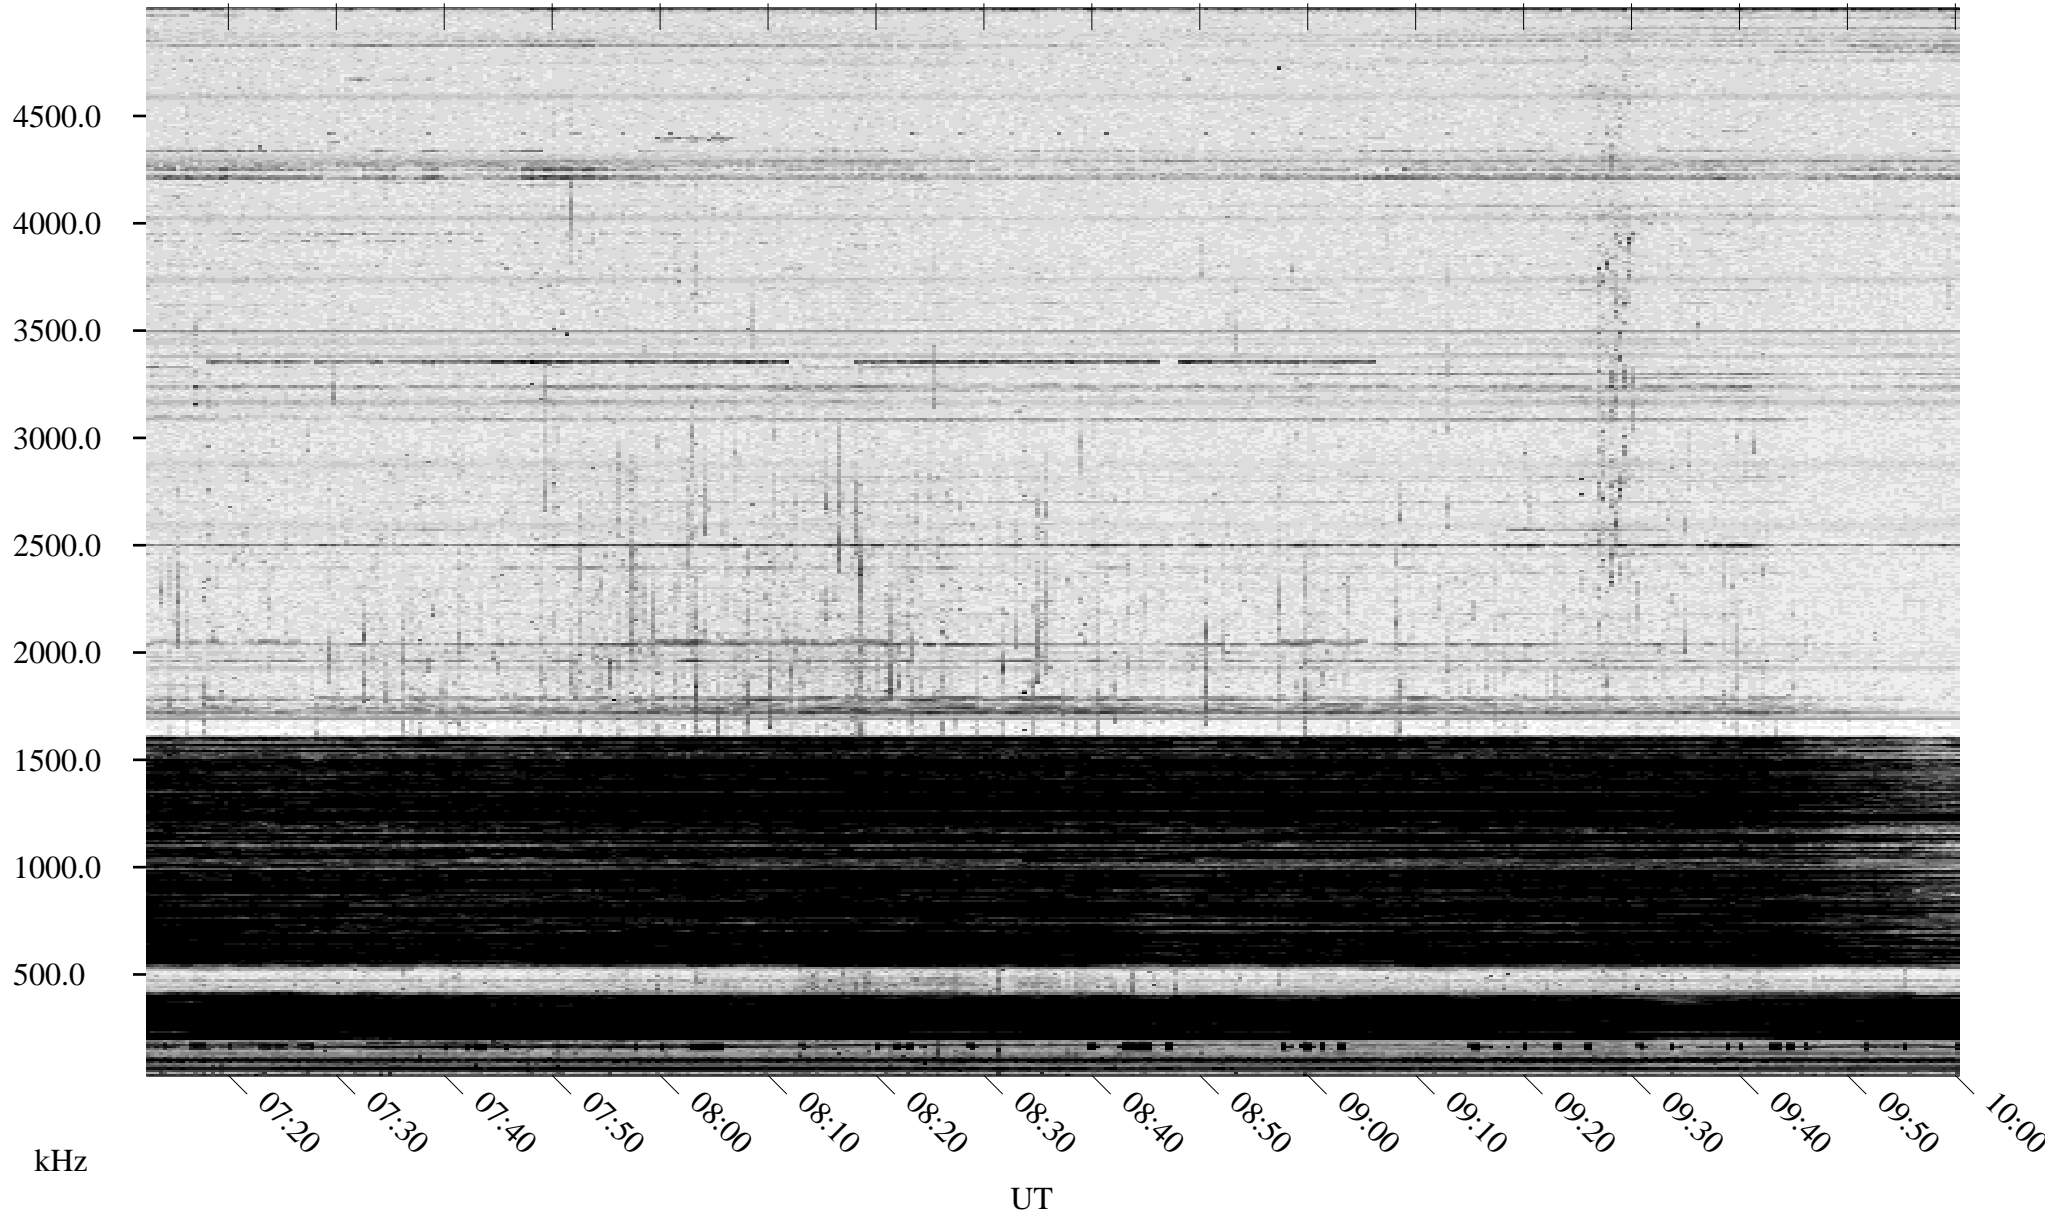

01/03/1995 Churchill, Manitoba

Linear Scale Black = 161 White = 15

ch95003l.r00m max_12

Page 1

01/03/1995 Churchill, Manitoba

Linear Scale Black = 161 White = 15

ch95003l.r00m max_12

Page 2

01/04/1995 Churchill, Manitoba

Linear Scale Black = 161 White = 15

ch95003l.r00m max_12

Page 3

01/04/1995 Churchill, Manitoba

Linear Scale Black = 161 White = 15

ch95003l.r00m max_12

Page 4

01/04/1995 Churchill, Manitoba

Linear Scale Black = 161 White = 15

ch95003l.r00m max_12

Page 5

01/04/1995 Churchill, Manitoba

Linear Scale Black = 161 White = 15

ch95003l.r00m max_12

Page 6

01/04/1995 Churchill, Manitoba

Linear Scale Black = 161 White = 15

ch95003l.r00m max_12

Page 7

01/04/1995 Churchill, Manitoba

Linear Scale Black = 161 White = 15

ch95003l.r00m max_12

Page 8