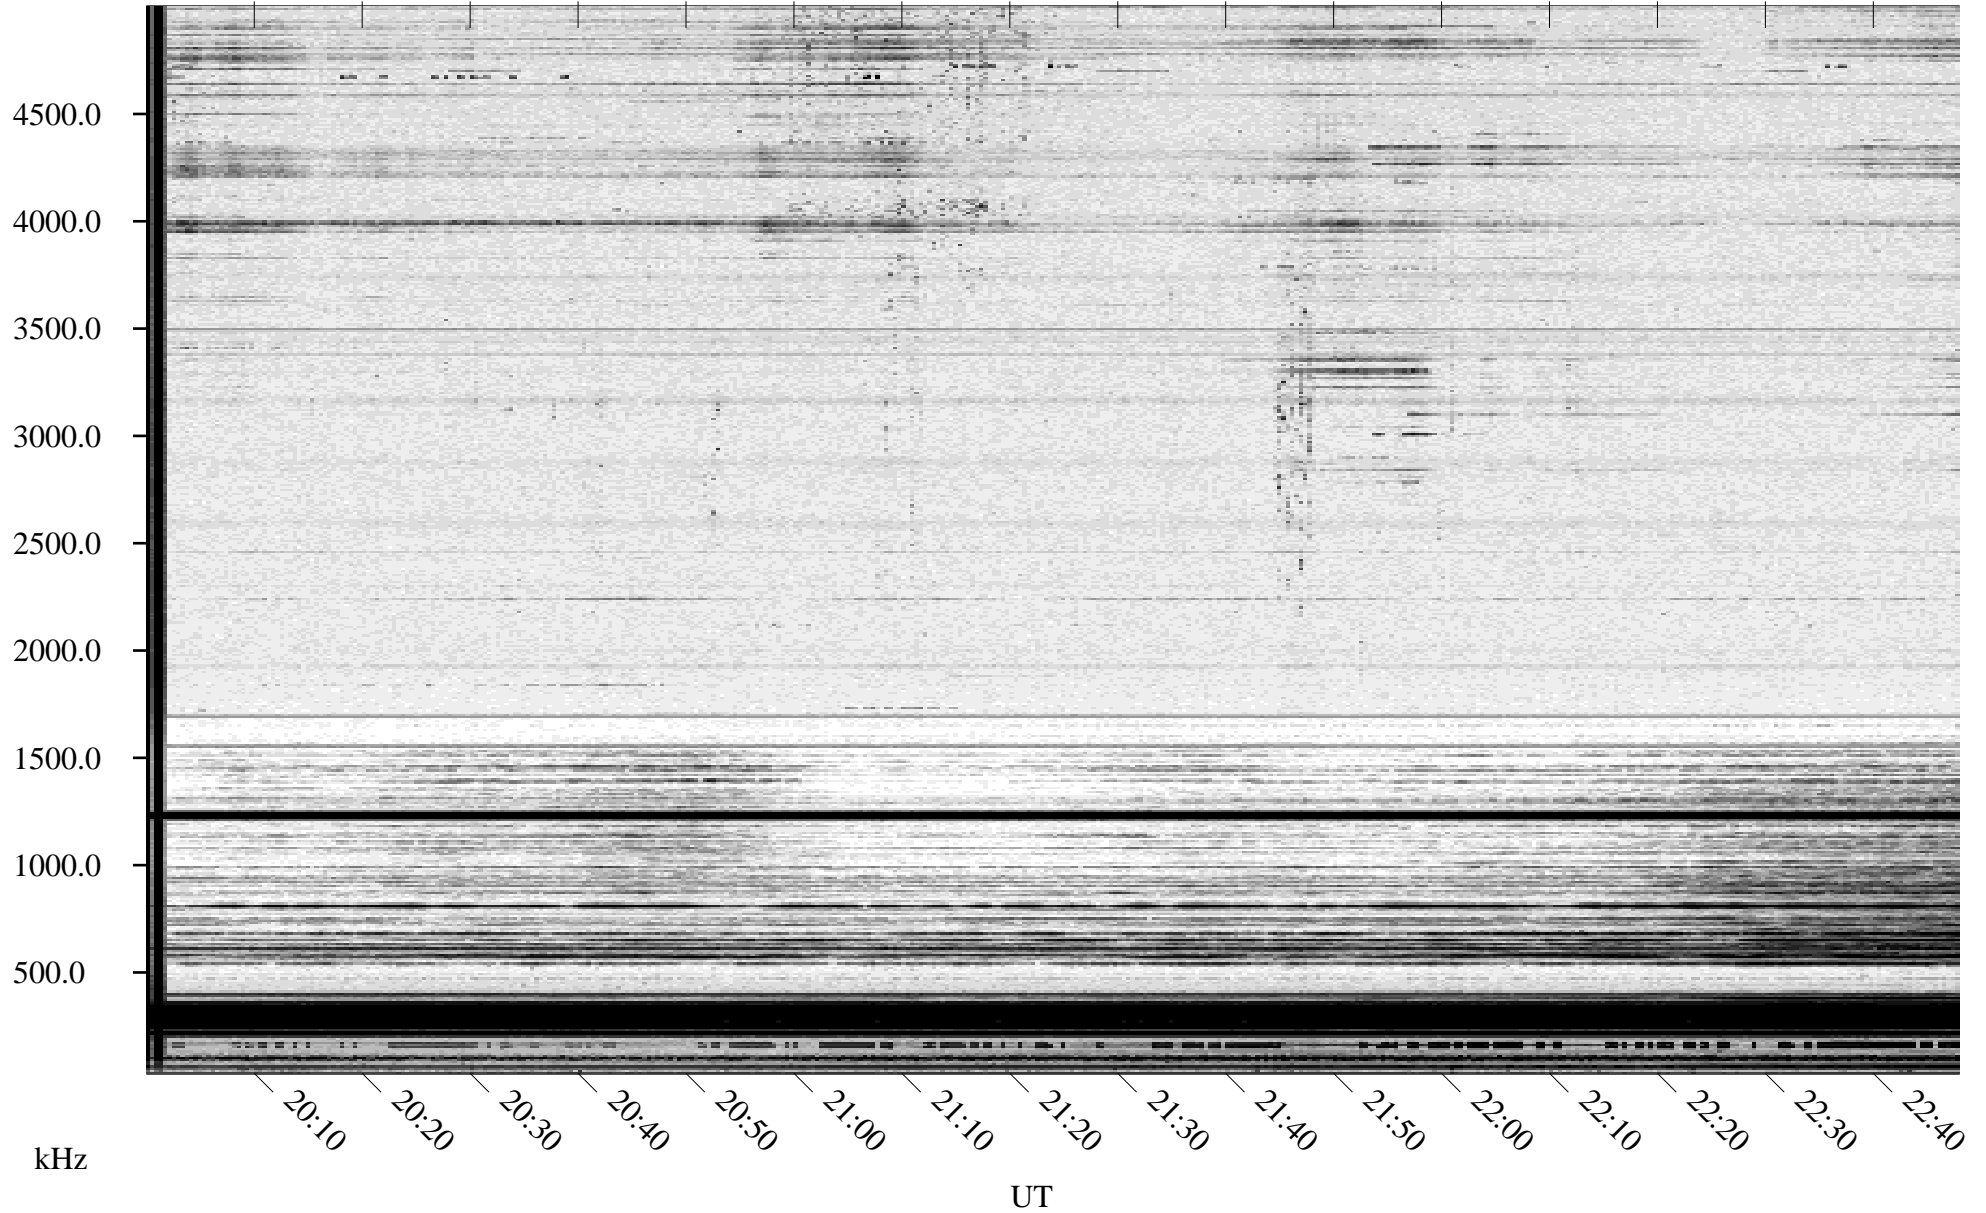

01/03/1995 Churchill, Manitoba

Linear Scale Black = 161 White = 15

ch95003l.r00m max_12

Page 1

01/03/1995 Churchill, Manitoba

Linear Scale Black = 161 White = 15

ch95003l.r00m max_12

Page 2

01/04/1995 Churchill, Manitoba

Linear Scale Black = 161 White = 15

ch95003l.r00m max_12

Page 3

01/04/1995 Churchill, Manitoba

Linear Scale Black = 161 White = 15

ch95003l.r00m max_12

Page 4

01/04/1995 Churchill, Manitoba

Linear Scale Black = 161 White = 15

ch95003l.r00m max_12

Page 5

01/04/1995 Churchill, Manitoba

Linear Scale Black = 161 White = 15

ch95003l.r00m max_12

Page 6

01/04/1995 Churchill, Manitoba

Linear Scale Black = 161 White = 15

ch95003l.r00m max_12

Page 7

01/04/1995 Churchill, Manitoba

Linear Scale Black = 161 White = 15

ch95003l.r00m max_12

Page 8