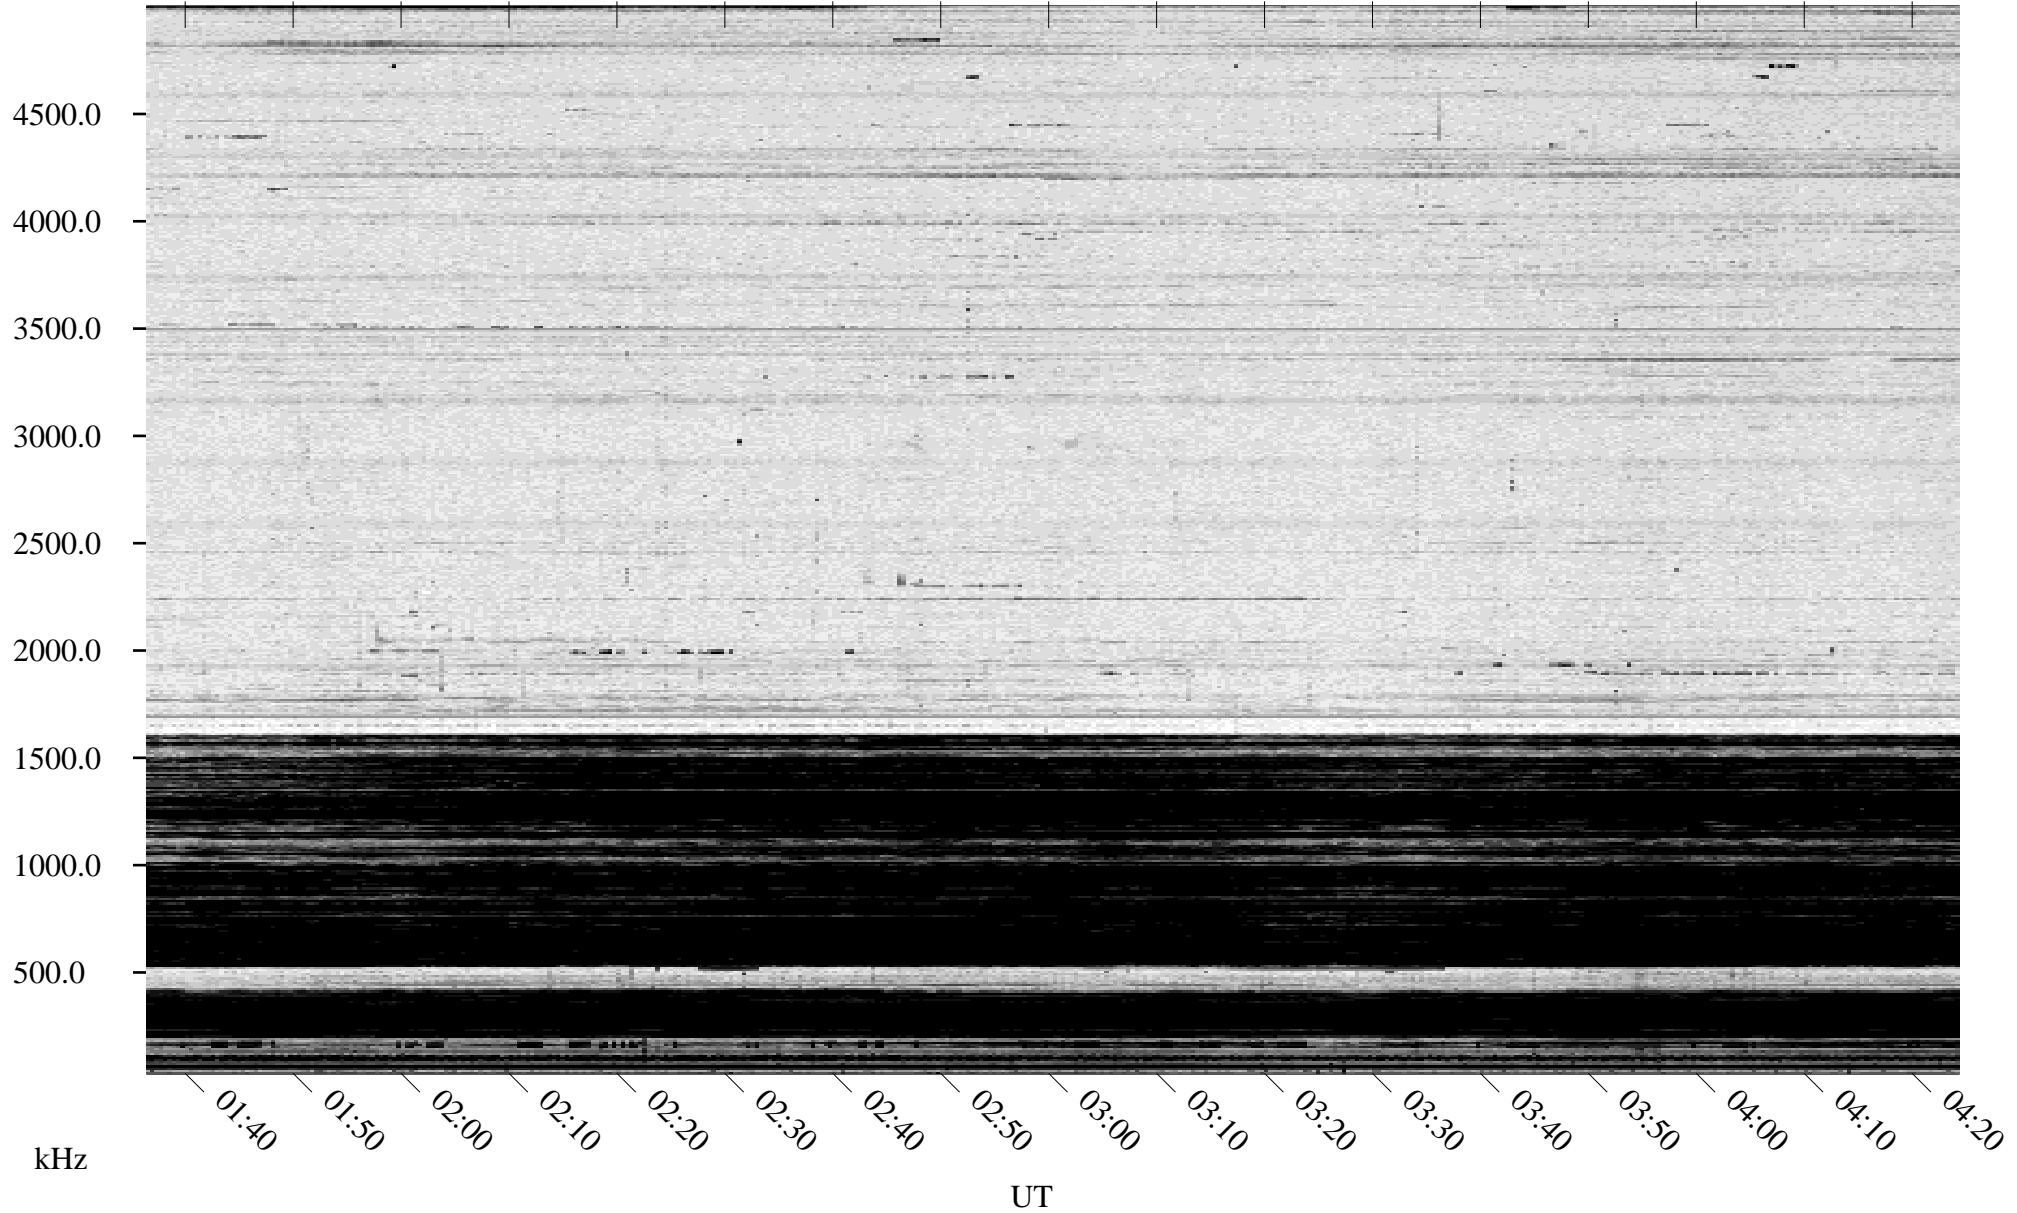

01/03/1995 Churchill, Manitoba

Linear Scale Black = 161 White = 15

ch95003l.r00m max_12

Page 1

01/03/1995 Churchill, Manitoba

Linear Scale Black = 161 White = 15

ch95003l.r00m max_12

Page 2

01/04/1995 Churchill, Manitoba

Linear Scale Black = 161 White = 15

ch95003l.r00m max_12

Page 3

01/04/1995 Churchill, Manitoba

Linear Scale Black = 161 White = 15

ch95003l.r00m max_12

Page 4

01/04/1995 Churchill, Manitoba

Linear Scale Black = 161 White = 15

ch95003l.r00m max_12

Page 5

01/04/1995 Churchill, Manitoba

Linear Scale Black = 161 White = 15

ch95003l.r00m max_12

Page 6

01/04/1995 Churchill, Manitoba

Linear Scale Black = 161 White = 15

ch95003l.r00m max_12

Page 7

01/04/1995 Churchill, Manitoba

Linear Scale Black = 161 White = 15

ch95003l.r00m max_12

Page 8