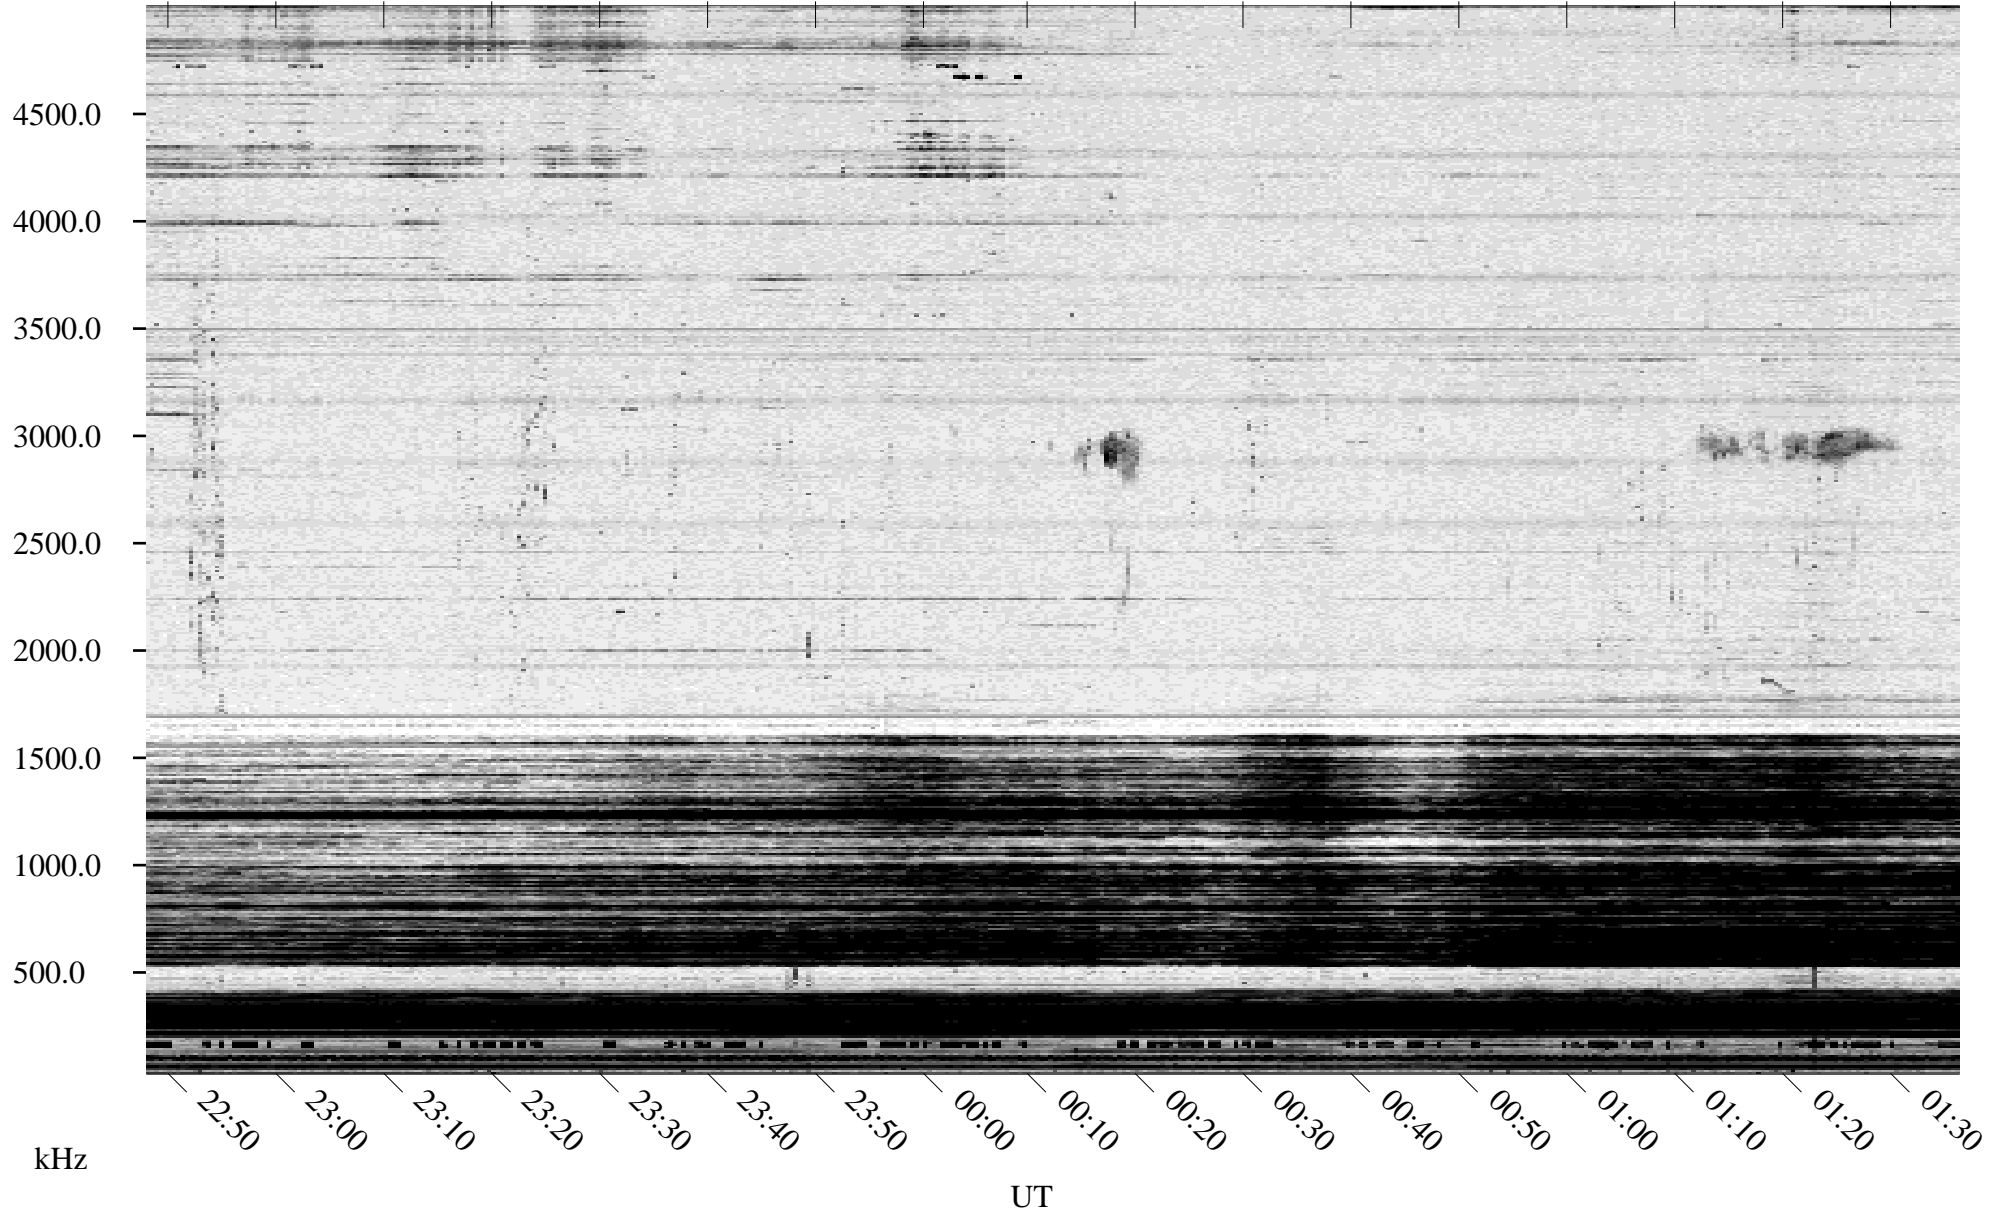

01/03/1995 Churchill, Manitoba

Linear Scale Black = 161 White = 15

ch95003l.r00m max_12

Page 1

01/03/1995 Churchill, Manitoba

Linear Scale Black = 161 White = 15

ch95003l.r00m max_12

Page 2

01/04/1995 Churchill, Manitoba

Linear Scale Black = 161 White = 15

ch95003l.r00m max_12

Page 3

01/04/1995 Churchill, Manitoba

Linear Scale Black = 161 White = 15

ch95003l.r00m max_12

Page 4

01/04/1995 Churchill, Manitoba

Linear Scale Black = 161 White = 15

ch95003l.r00m max_12

Page 5

01/04/1995 Churchill, Manitoba

Linear Scale Black = 161 White = 15

ch95003l.r00m max_12

Page 6

01/04/1995 Churchill, Manitoba

Linear Scale Black = 161 White = 15

ch95003l.r00m max_12

Page 7

01/04/1995 Churchill, Manitoba

Linear Scale Black = 161 White = 15

ch95003l.r00m max_12

Page 8