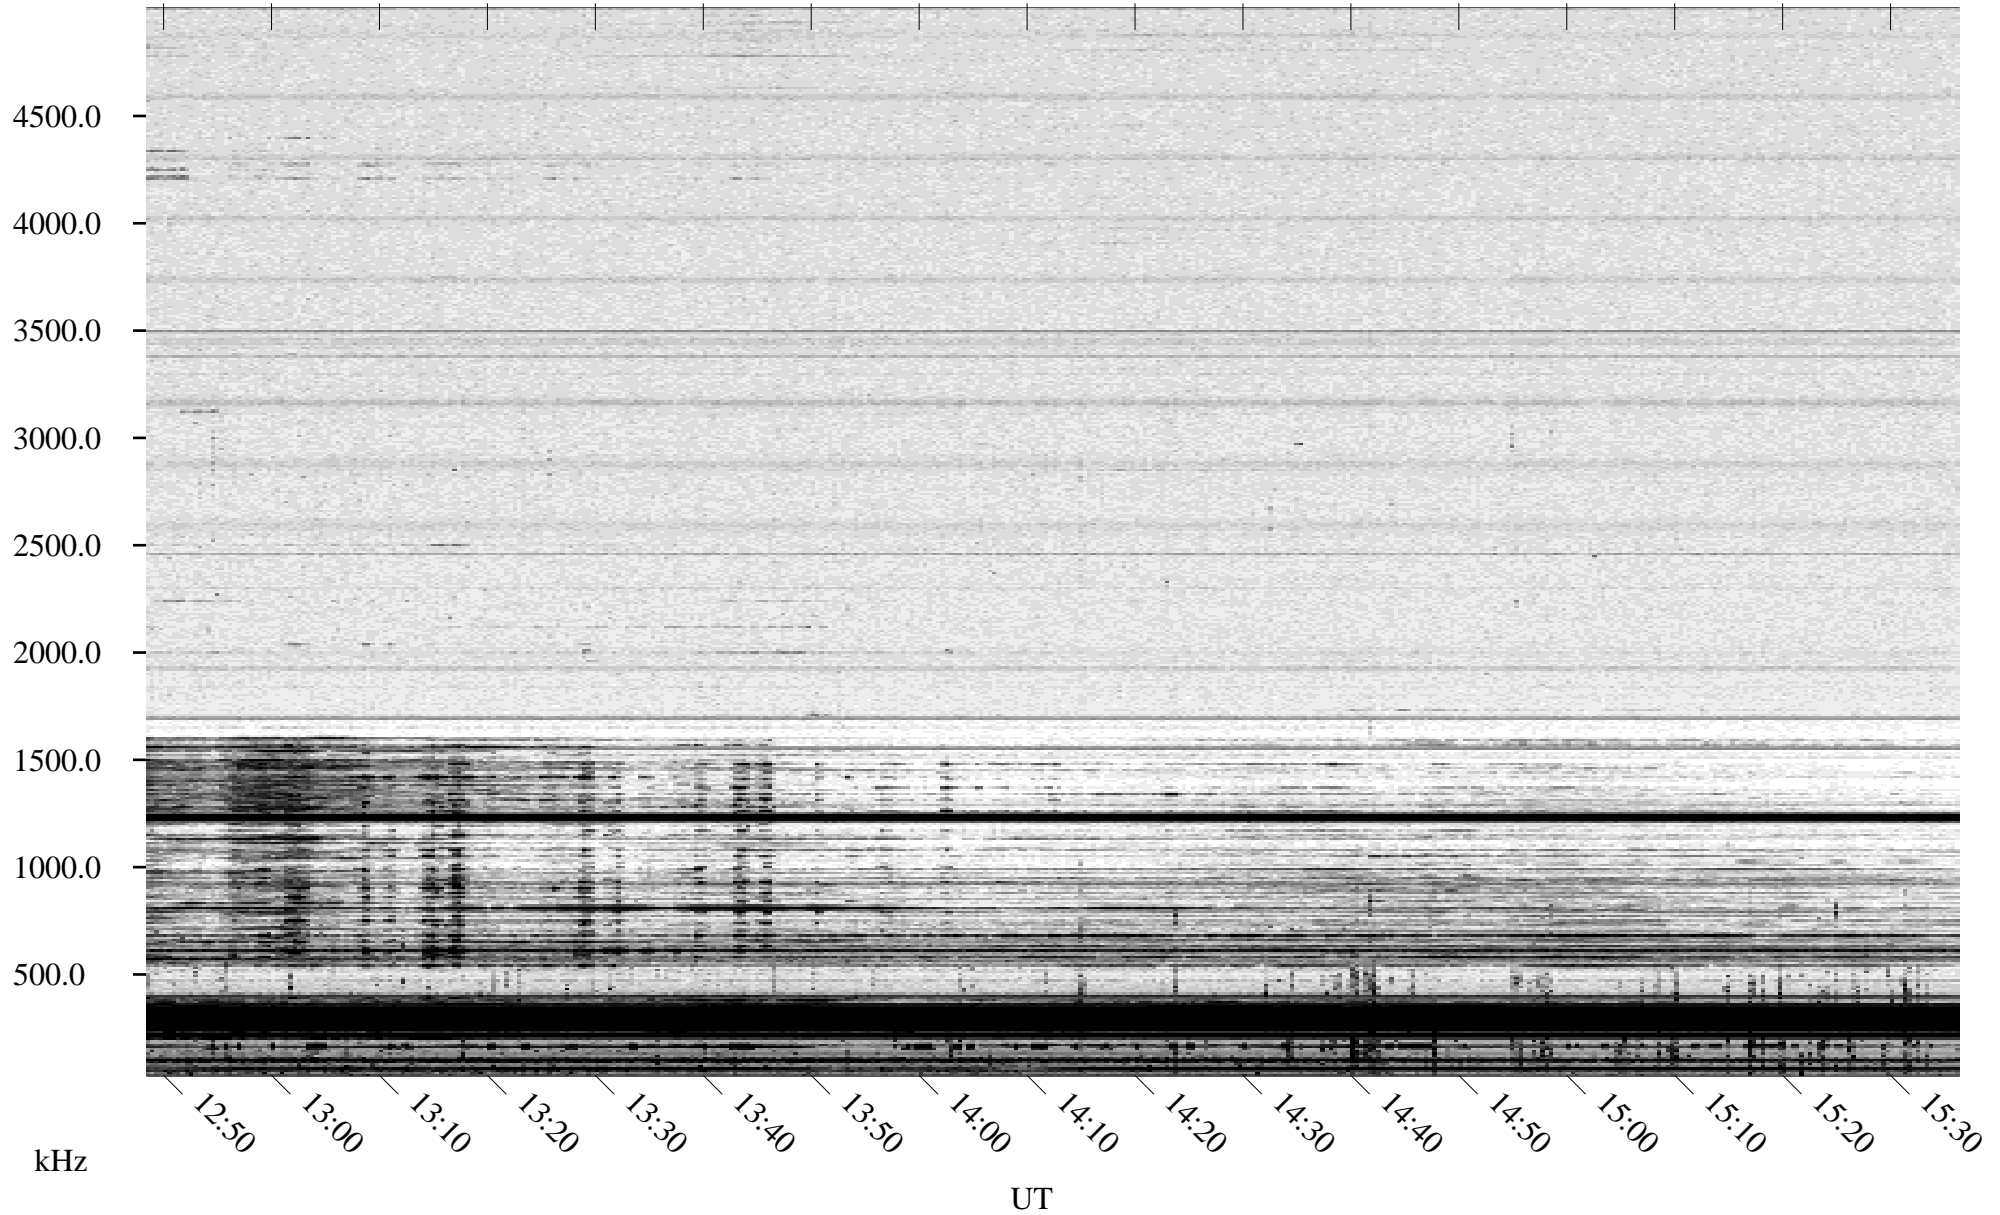

01/05/1995 Churchill, Manitoba

Linear Scale Black = 161 White = 15

ch950051.r00m max_12

Page 1

01/05/1995 Churchill, Manitoba

Linear Scale Black = 161 White = 15

ch950051.r00m max_12

Page 2

01/06/1995 Churchill, Manitoba

Linear Scale Black = 161 White = 15

ch950051.r00m max_12

Page 3

01/06/1995 Churchill, Manitoba

Linear Scale Black = 161 White = 15

ch950051.r00m max_12

Page 4

01/06/1995 Churchill, Manitoba

Linear Scale Black = 161 White = 15

ch950051.r00m max_12

Page 5

01/06/1995 Churchill, Manitoba

Linear Scale Black = 161 White = 15

ch950051.r00m max_12

Page 6

01/06/1995 Churchill, Manitoba

Linear Scale Black = 161 White = 15

ch950051.r00m max_12

Page 7

01/06/1995 Churchill, Manitoba

Linear Scale Black = 161 White = 15

ch950051.r00m max_12

Page 8