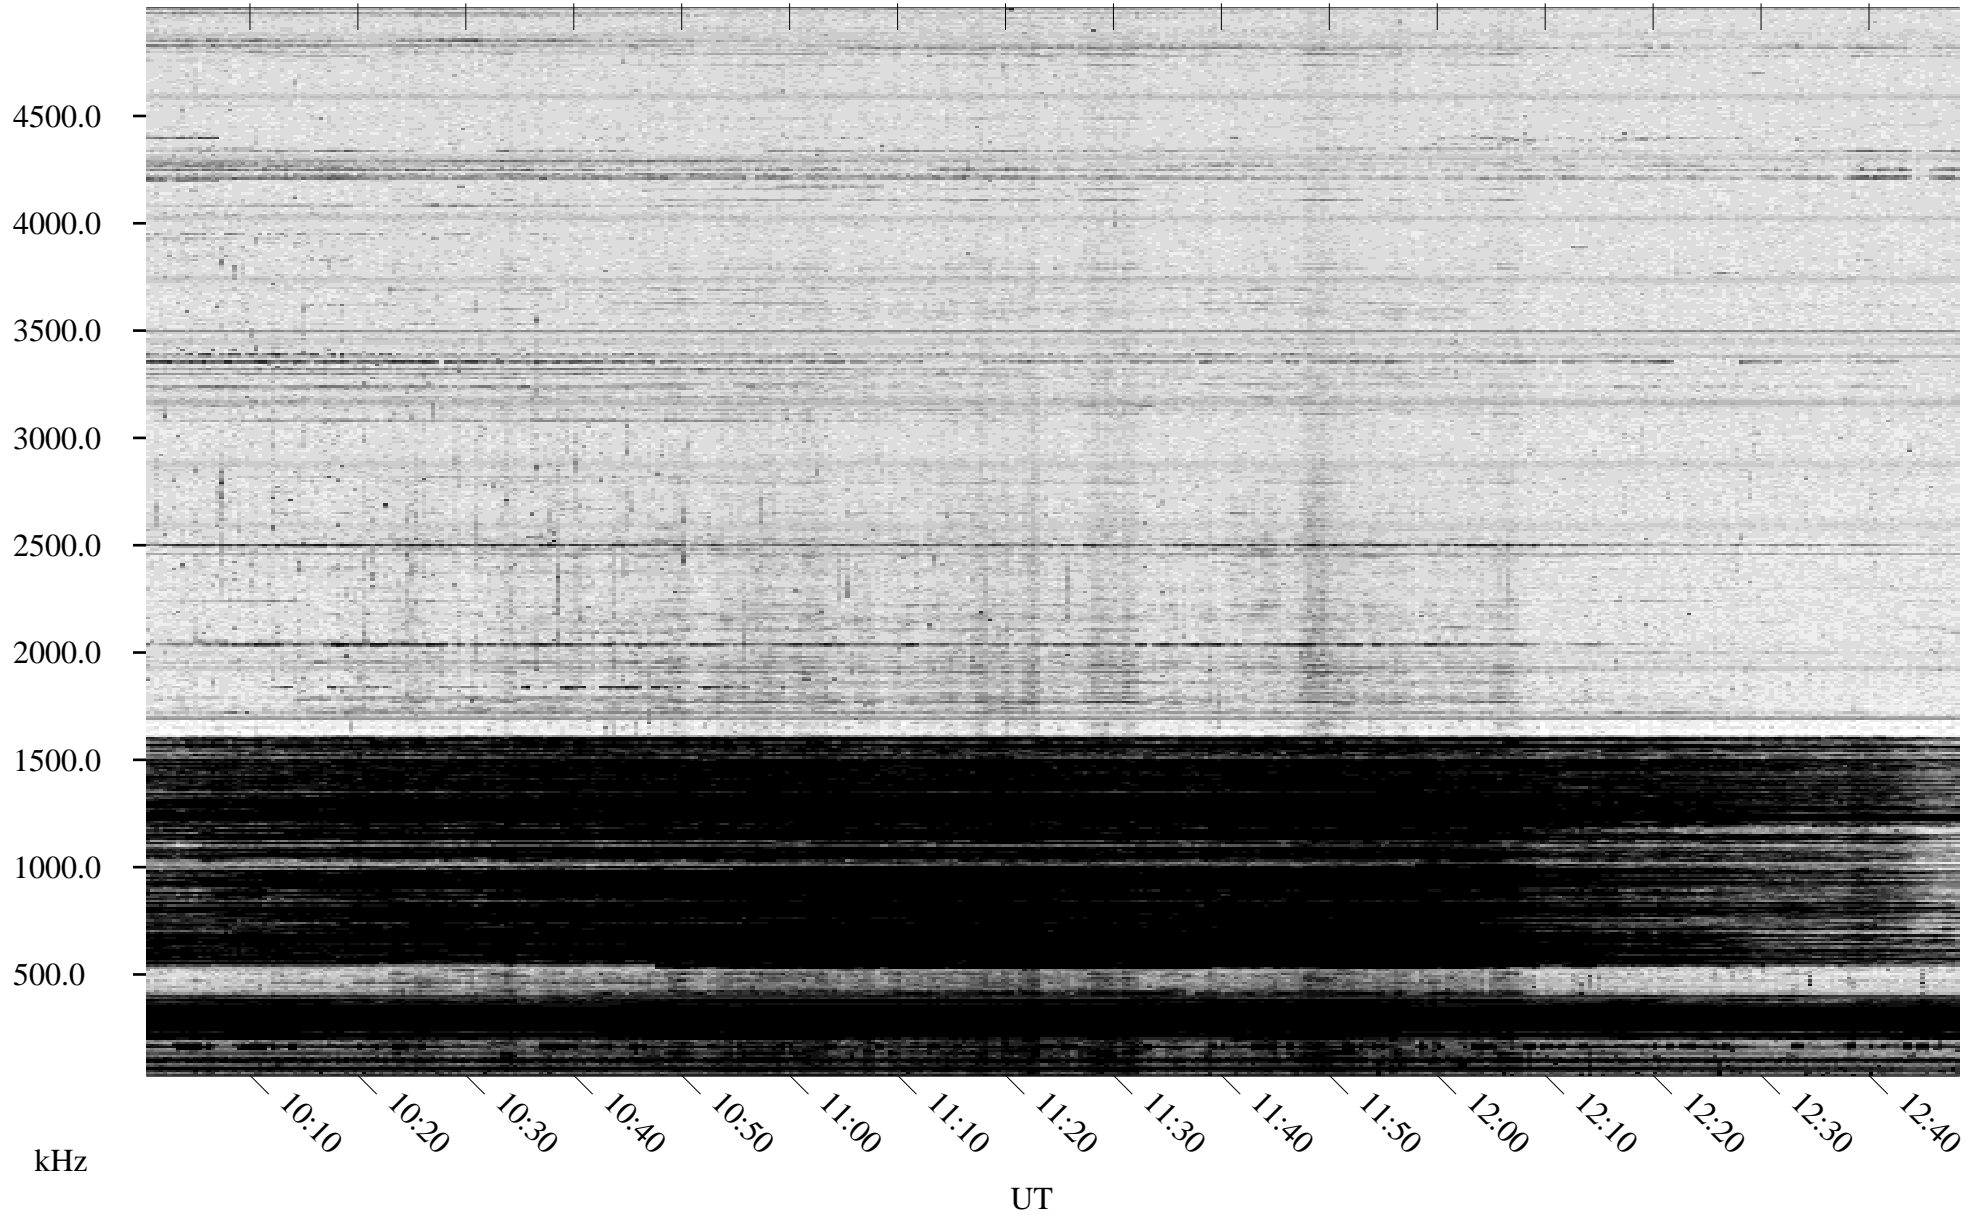

01/05/1995 Churchill, Manitoba

Linear Scale Black = 161 White = 15

ch950051.r00m max_12

Page 1

01/05/1995 Churchill, Manitoba

Linear Scale Black = 161 White = 15

ch950051.r00m max_12

Page 2

01/06/1995 Churchill, Manitoba

Linear Scale Black = 161 White = 15

ch950051.r00m max_12

Page 3

01/06/1995 Churchill, Manitoba

Linear Scale Black = 161 White = 15

ch950051.r00m max_12

Page 4

01/06/1995 Churchill, Manitoba

Linear Scale Black = 161 White = 15

ch950051.r00m max_12

Page 5

01/06/1995 Churchill, Manitoba

Linear Scale Black = 161 White = 15

ch950051.r00m max_12

Page 6

01/06/1995 Churchill, Manitoba

Linear Scale Black = 161 White = 15

ch950051.r00m max_12

Page 7

01/06/1995 Churchill, Manitoba

Linear Scale Black = 161 White = 15

ch950051.r00m max_12

Page 8