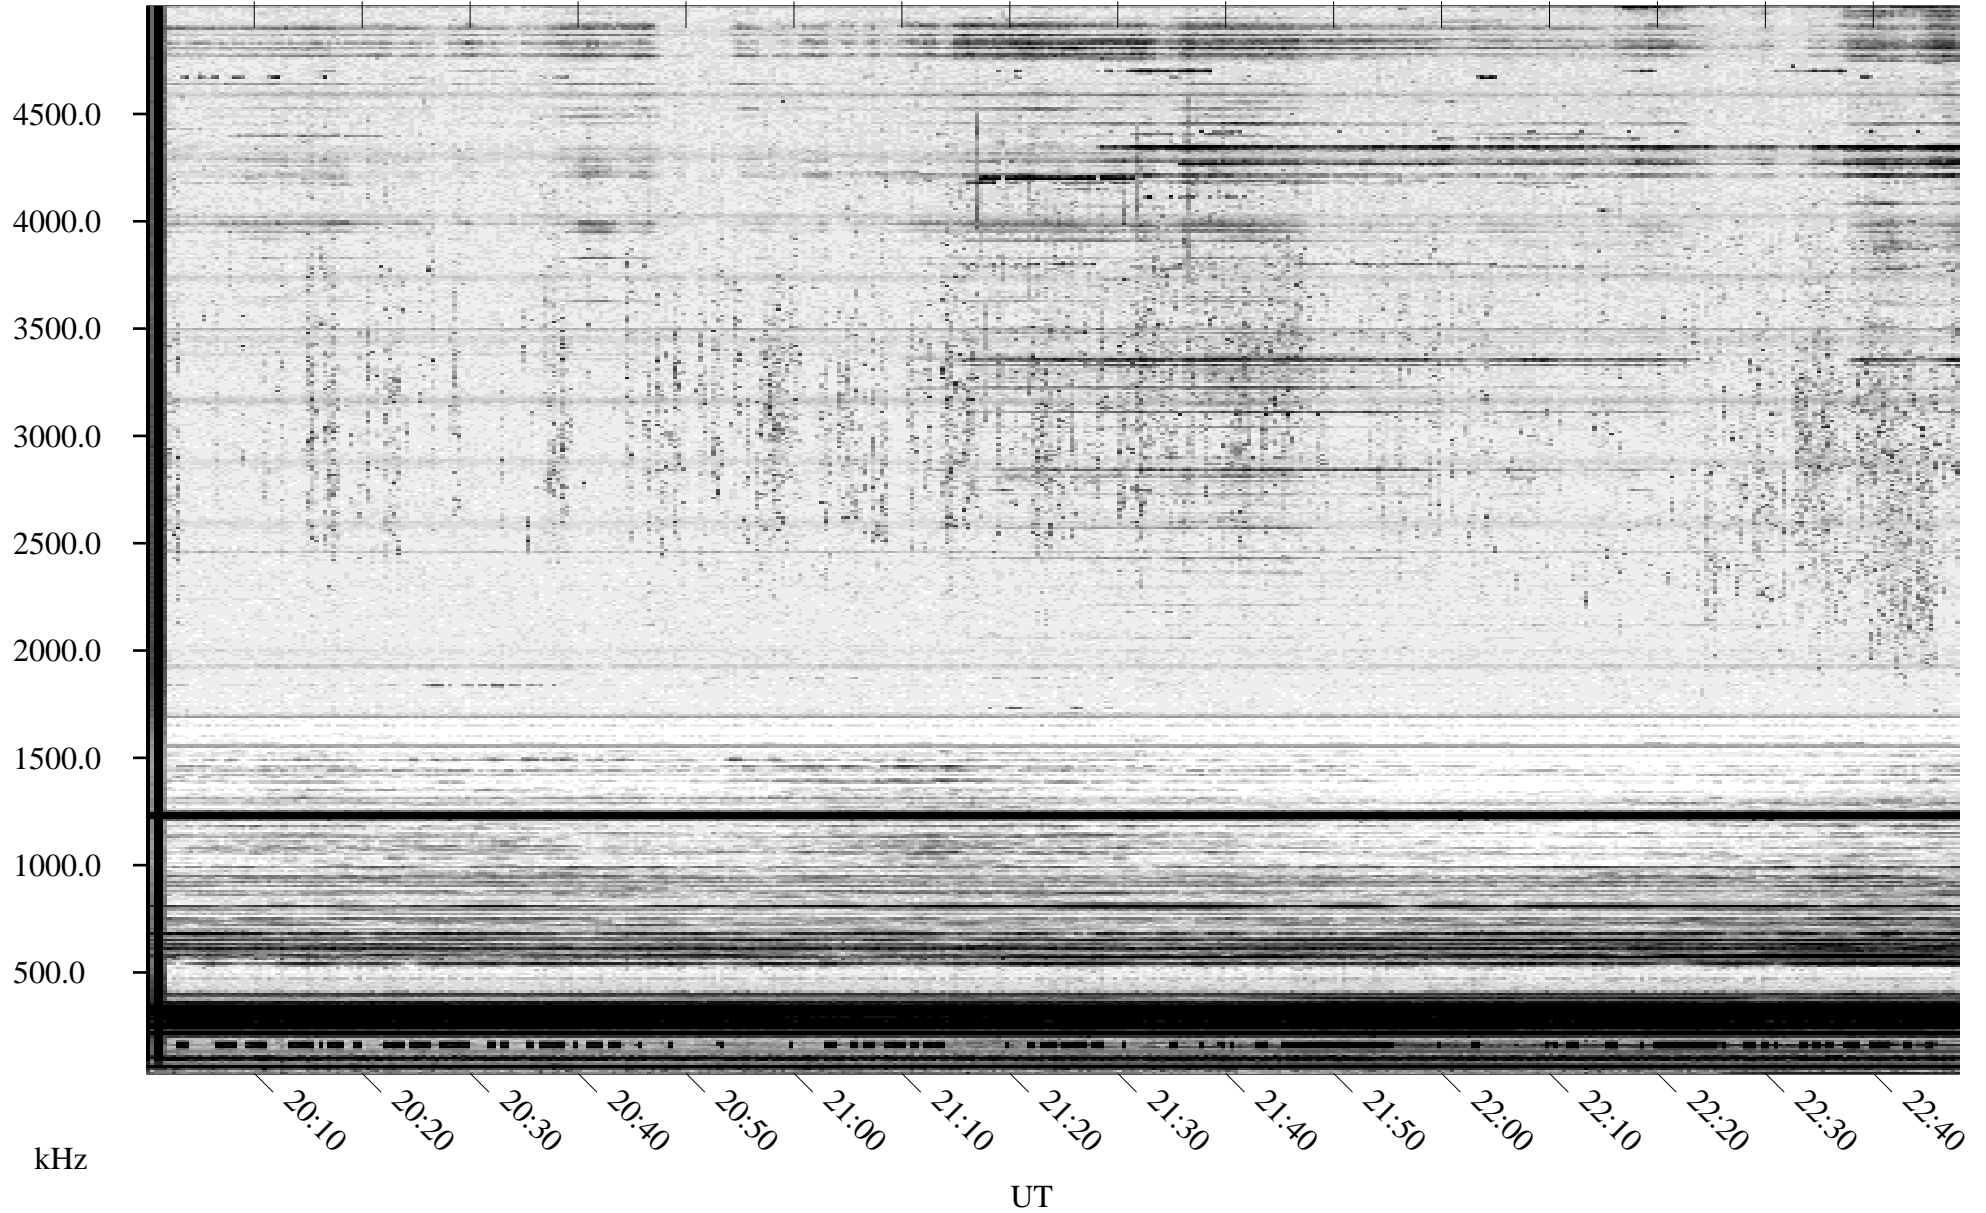

01/05/1995 Churchill, Manitoba

Linear Scale Black = 161 White = 15

ch950051.r00m max_12

Page 1

01/05/1995 Churchill, Manitoba

Linear Scale Black = 161 White = 15

ch950051.r00m max_12

Page 2

01/06/1995 Churchill, Manitoba

Linear Scale Black = 161 White = 15

ch950051.r00m max_12

Page 3

01/06/1995 Churchill, Manitoba

Linear Scale Black = 161 White = 15

ch950051.r00m max_12

Page 4

01/06/1995 Churchill, Manitoba

Linear Scale Black = 161 White = 15

ch950051.r00m max_12

Page 5

01/06/1995 Churchill, Manitoba

Linear Scale Black = 161 White = 15

ch950051.r00m max_12

Page 6

01/06/1995 Churchill, Manitoba

Linear Scale Black = 161 White = 15

ch950051.r00m max_12

Page 7

01/06/1995 Churchill, Manitoba

Linear Scale Black = 161 White = 15

ch950051.r00m max_12

Page 8