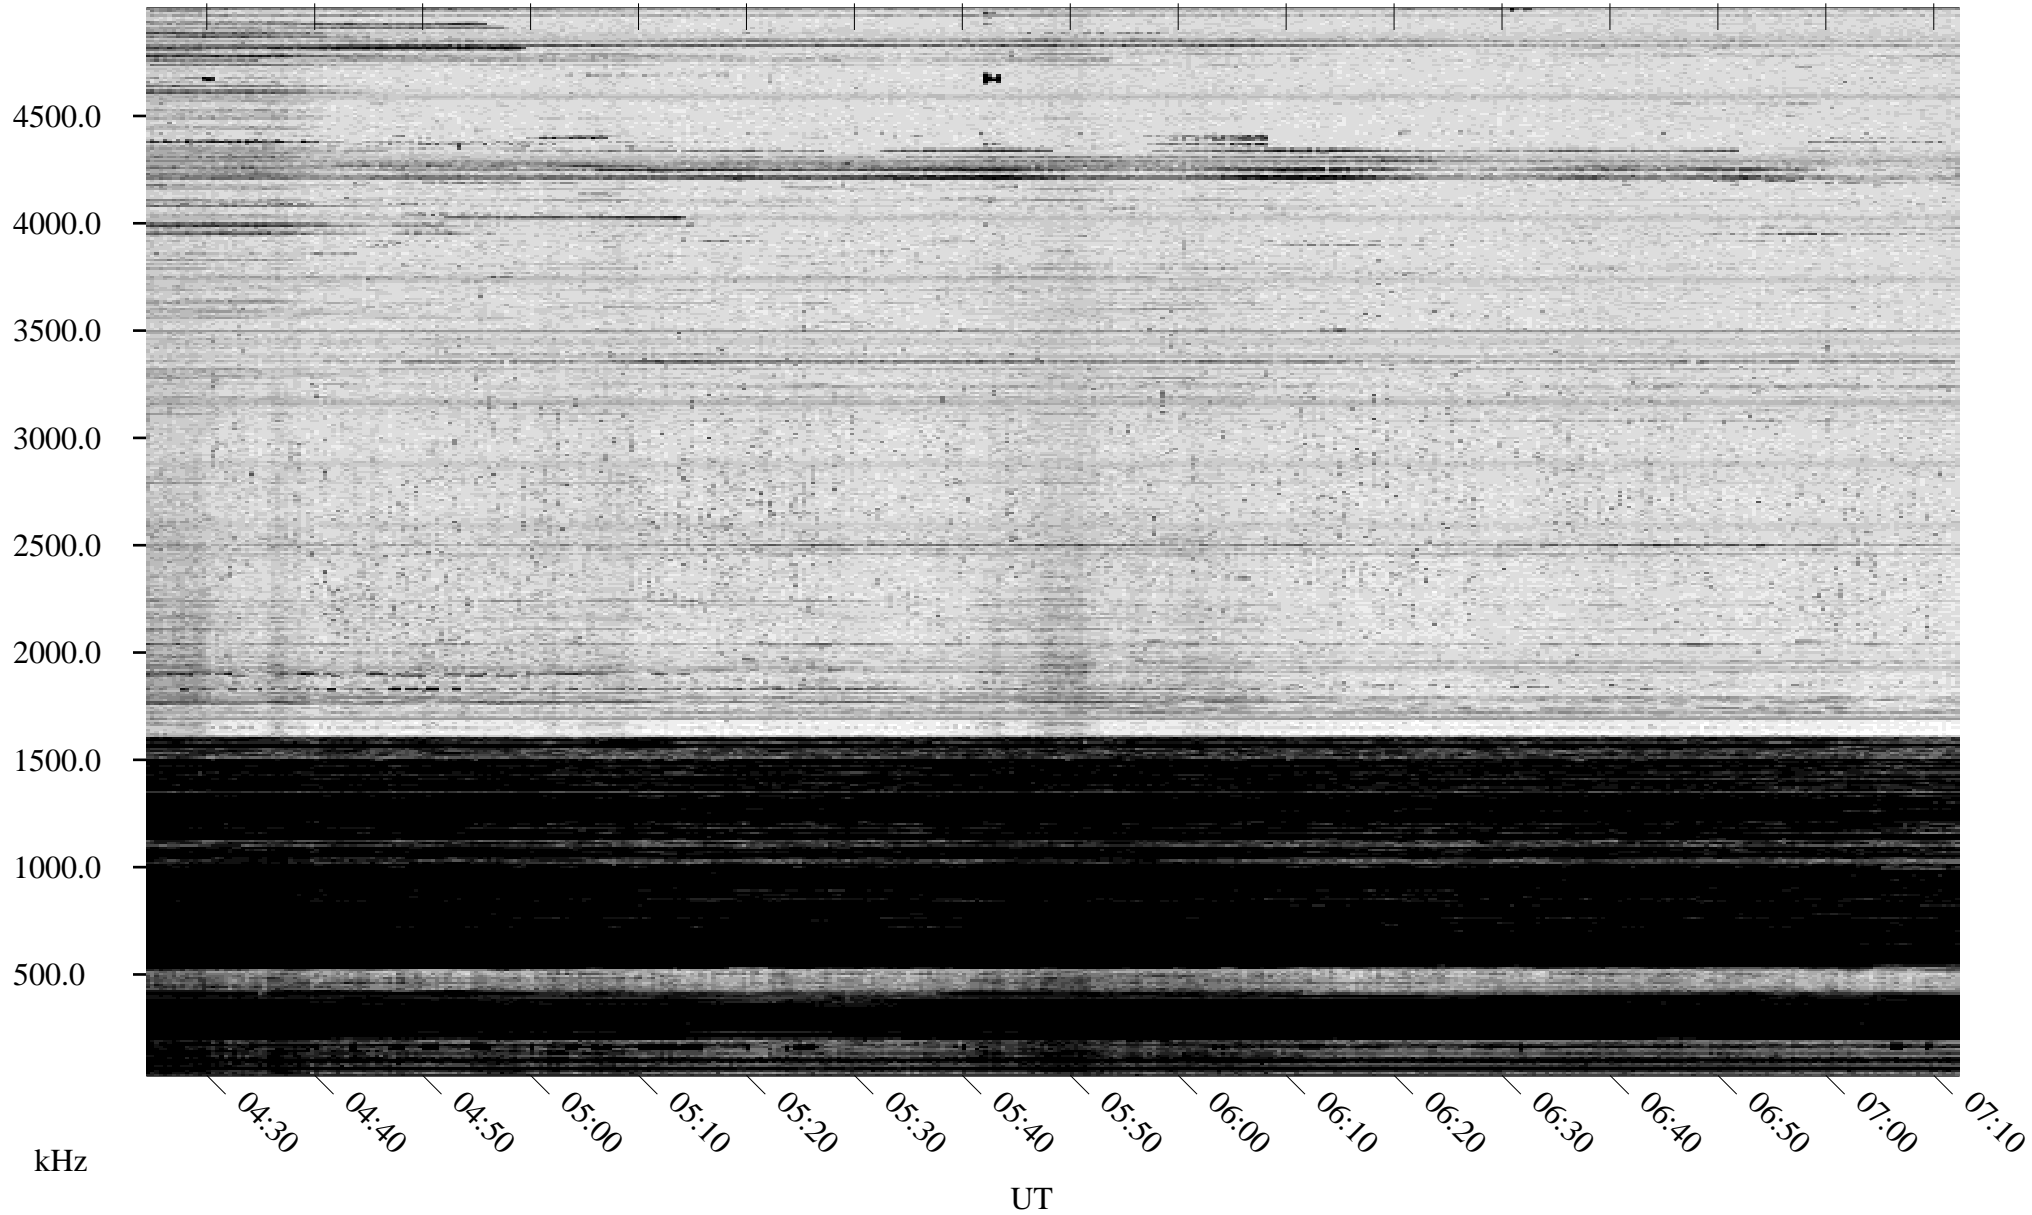

01/05/1995 Churchill, Manitoba

Linear Scale Black = 161 White = 15

ch950051.r00m max_12

Page 1

01/05/1995 Churchill, Manitoba

Linear Scale Black = 161 White = 15

ch950051.r00m max_12

Page 2

01/06/1995 Churchill, Manitoba

Linear Scale Black = 161 White = 15

ch950051.r00m max_12

Page 3

01/06/1995 Churchill, Manitoba

Linear Scale Black = 161 White = 15

ch950051.r00m max_12

Page 4

01/06/1995 Churchill, Manitoba

Linear Scale Black = 161 White = 15

ch950051.r00m max_12

Page 5

01/06/1995 Churchill, Manitoba

Linear Scale Black = 161 White = 15

ch950051.r00m max_12

Page 6

01/06/1995 Churchill, Manitoba

Linear Scale Black = 161 White = 15

ch950051.r00m max_12

Page 7

01/06/1995 Churchill, Manitoba

Linear Scale Black = 161 White = 15

ch950051.r00m max_12

Page 8