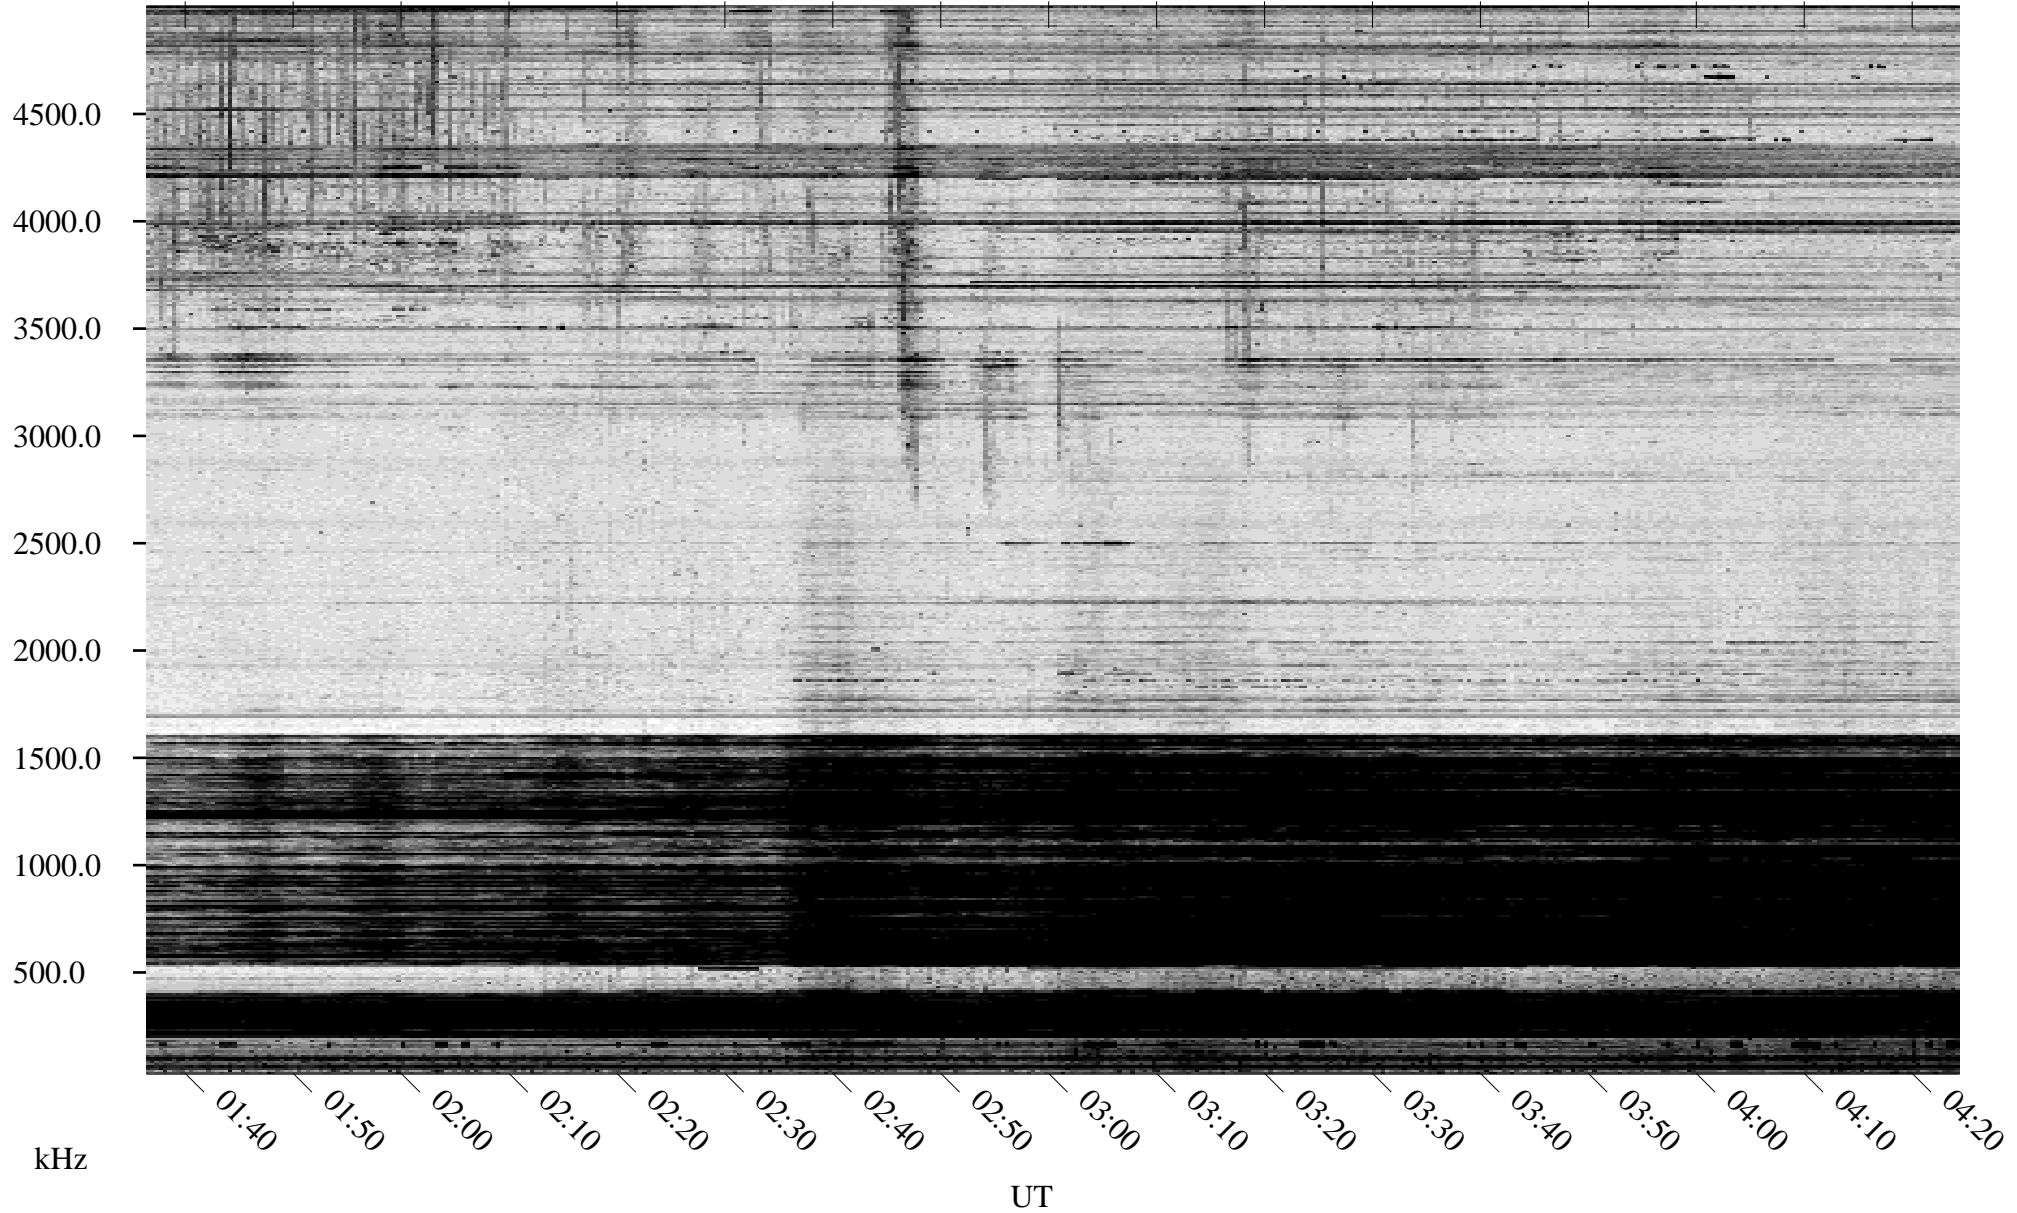

# 01/06/1995 Churchill, Manitoba

Linear Scale Black = 161 White = 15

ch95006l.r00m max\_12

Page 1

# 01/06/1995 Churchill, Manitoba

Linear Scale    Black = 161    White = 15

ch95006l.r00m max\_12

Page 2

# 01/07/1995 Churchill, Manitoba

Linear Scale    Black = 161    White = 15

ch95006l.r00m max\_12

Page 3

# 01/07/1995 Churchill, Manitoba

Linear Scale    Black = 161    White = 15

ch95006l.r00m max\_12

Page 4