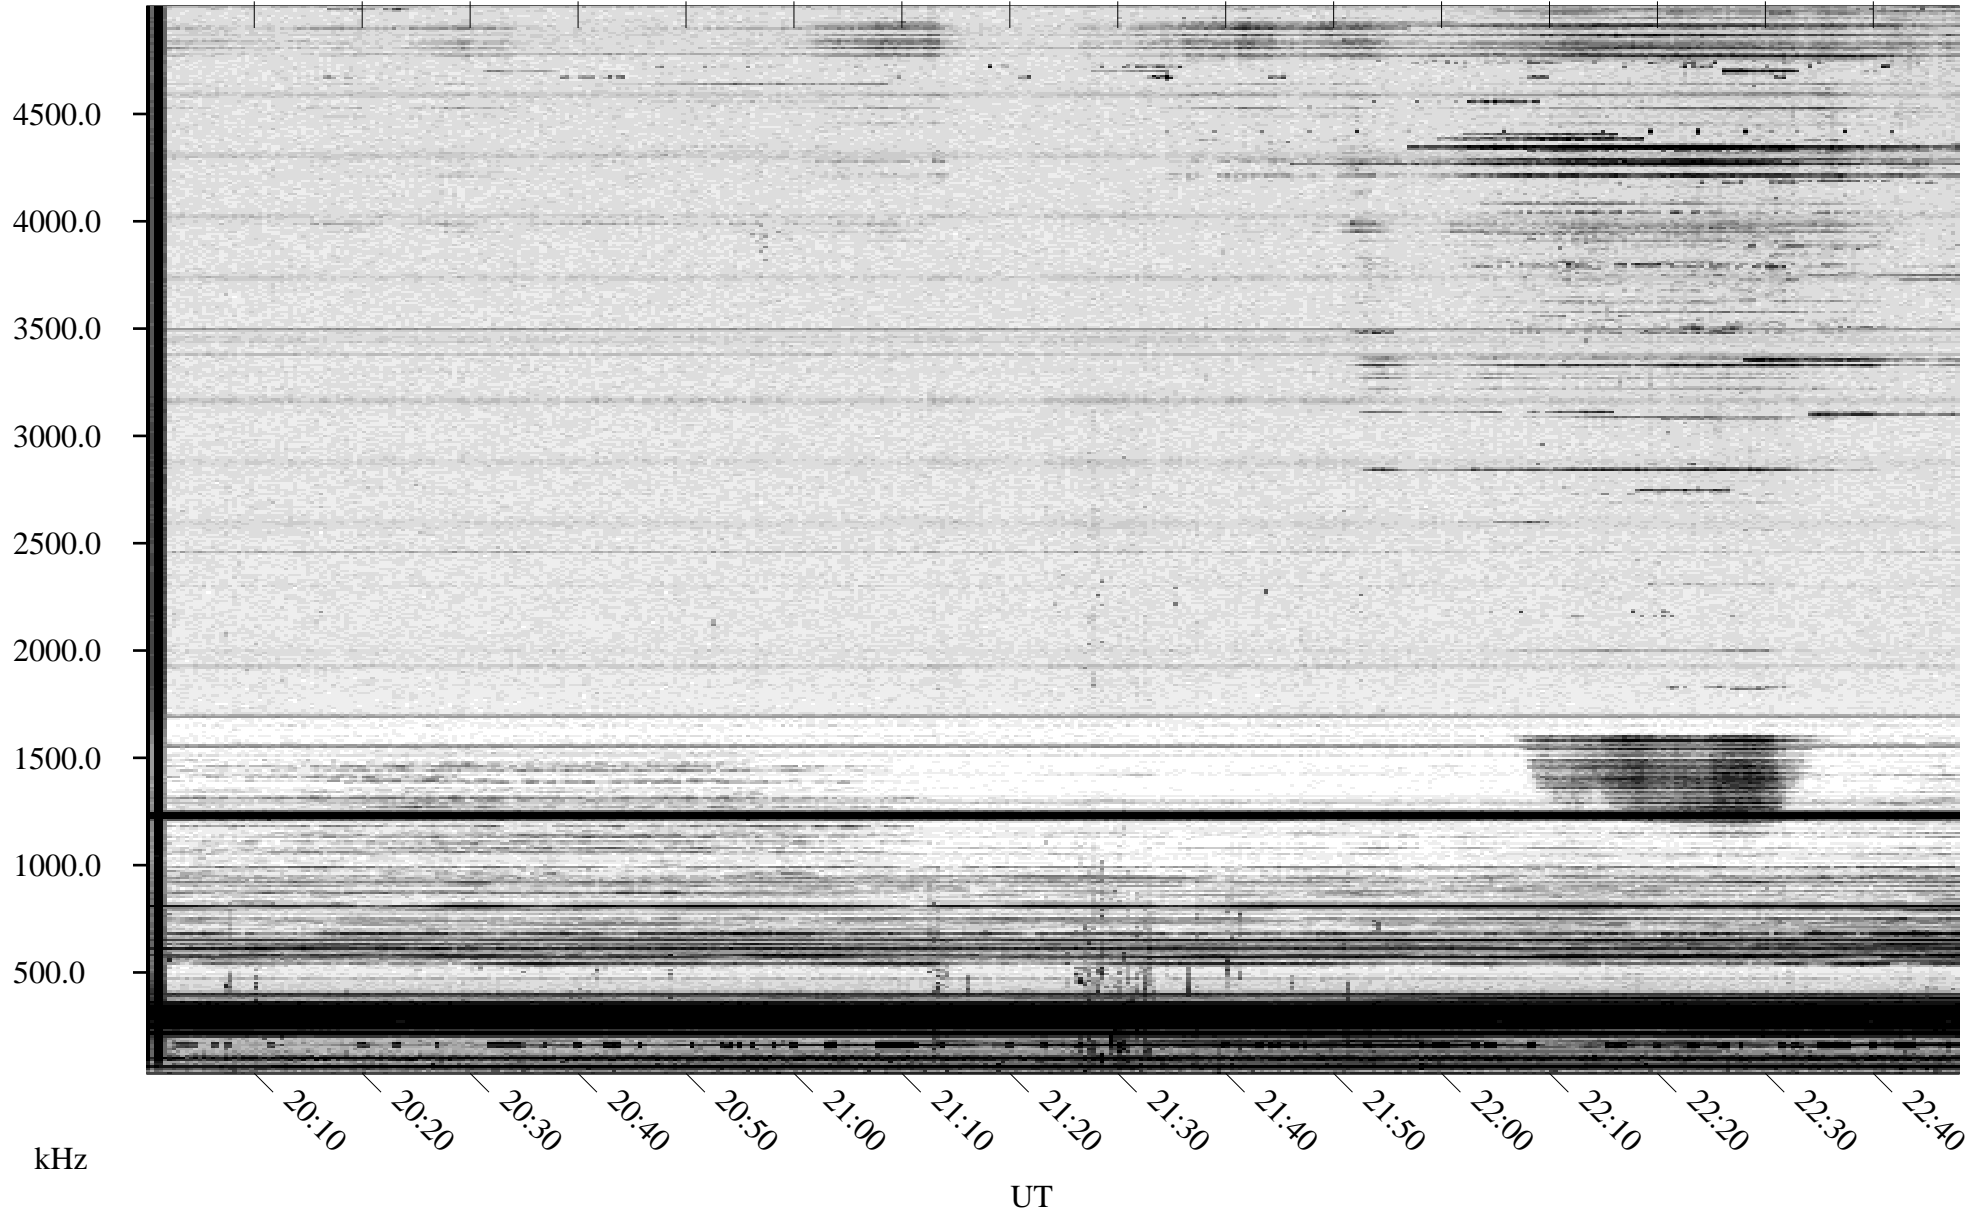

# 01/06/1995 Churchill, Manitoba

Linear Scale Black = 161 White = 15

ch95006l.r00m max\_12

Page 1

# 01/06/1995 Churchill, Manitoba

Linear Scale    Black = 161    White = 15

ch95006l.r00m max\_12

Page 2

# 01/07/1995 Churchill, Manitoba

Linear Scale    Black = 161    White = 15

ch95006l.r00m max\_12

Page 3

# 01/07/1995 Churchill, Manitoba

Linear Scale    Black = 161    White = 15

ch95006l.r00m max\_12

Page 4