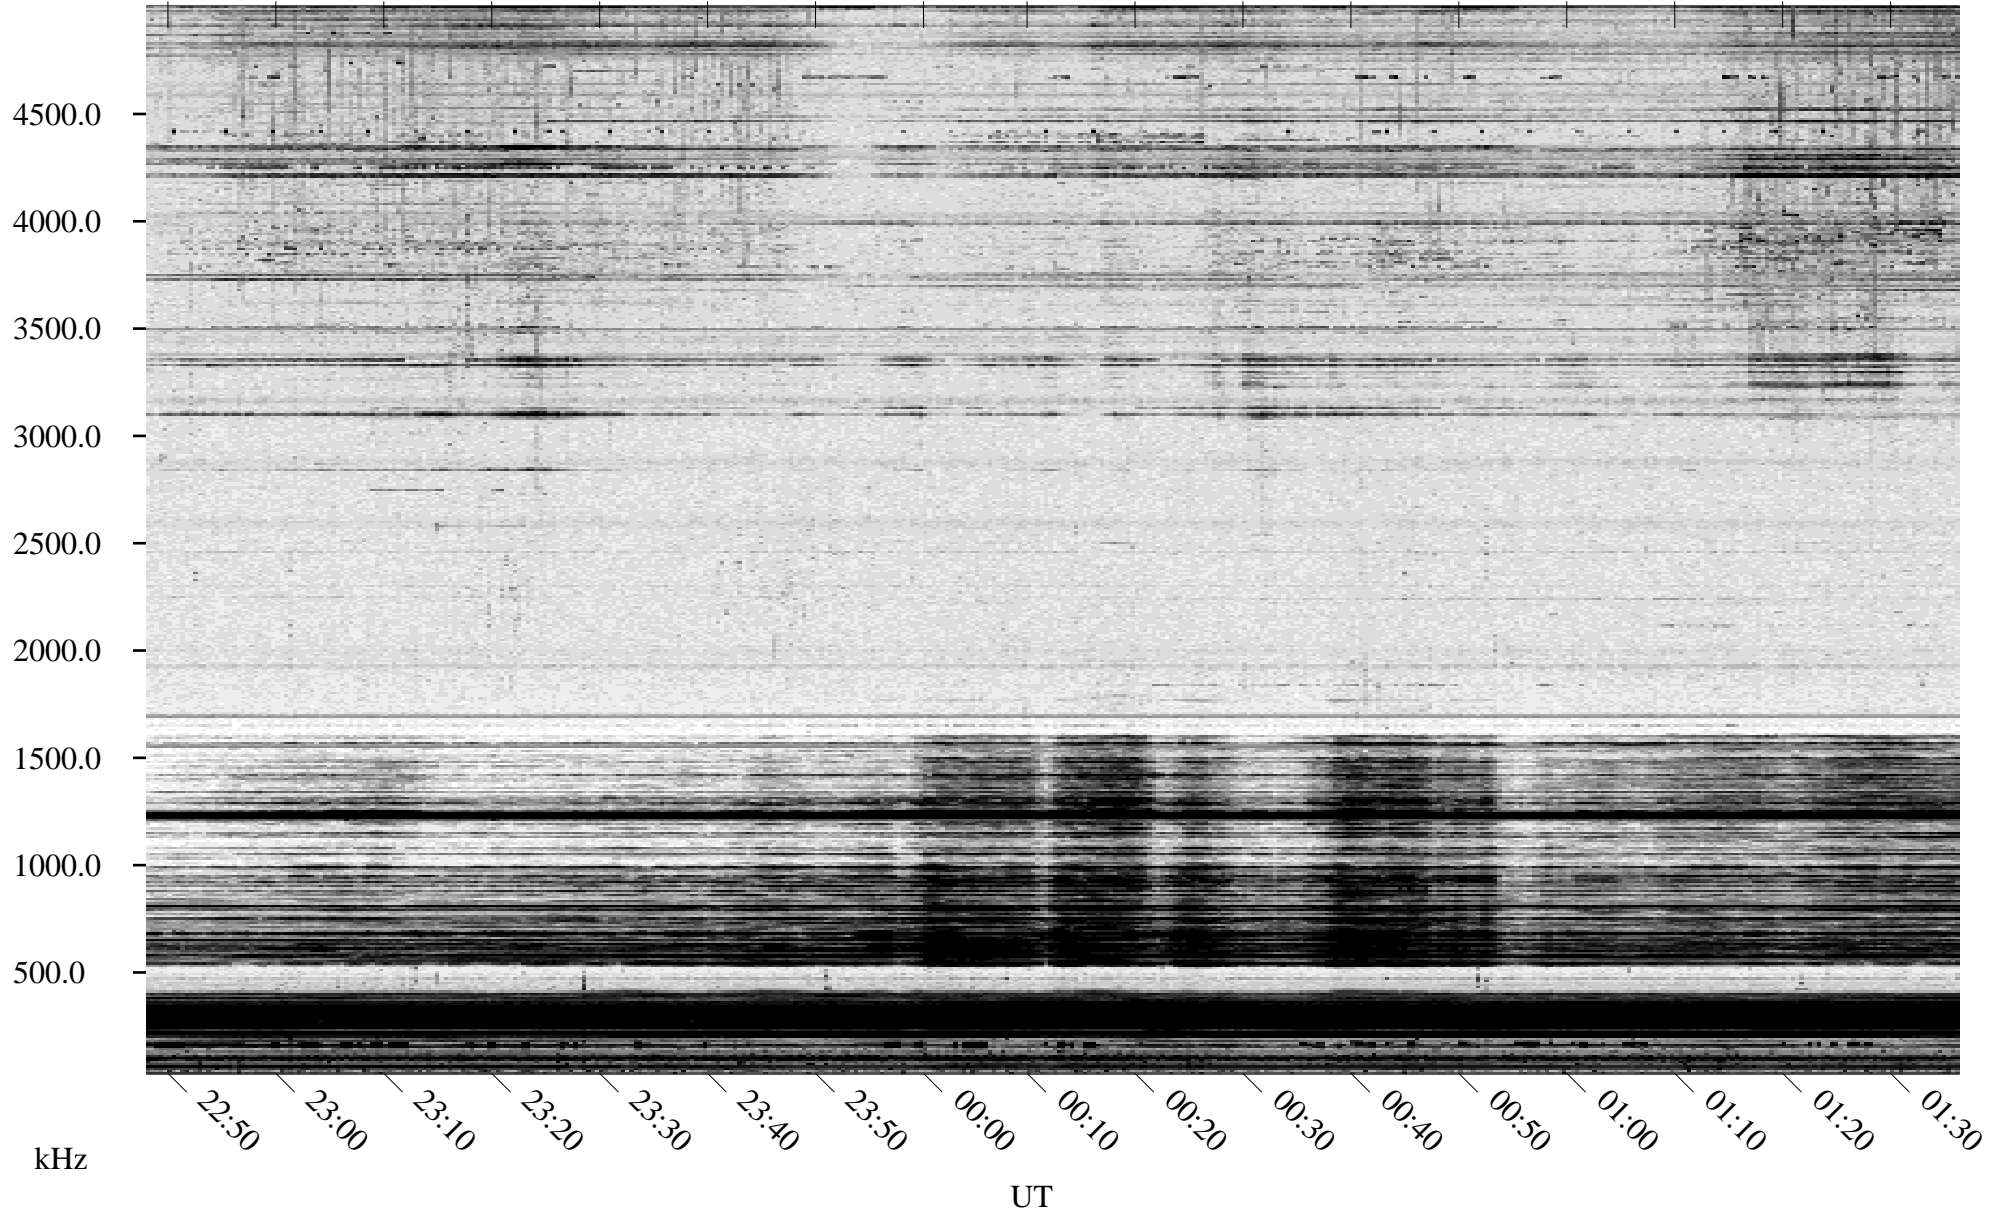

# 01/06/1995 Churchill, Manitoba

Linear Scale Black = 161 White = 15

ch95006l.r00m max\_12

Page 1

# 01/06/1995 Churchill, Manitoba

Linear Scale    Black = 161    White = 15

ch95006l.r00m max\_12

Page 2

# 01/07/1995 Churchill, Manitoba

Linear Scale    Black = 161    White = 15

ch95006l.r00m max\_12

Page 3

# 01/07/1995 Churchill, Manitoba

Linear Scale    Black = 161    White = 15

ch95006l.r00m max\_12

Page 4