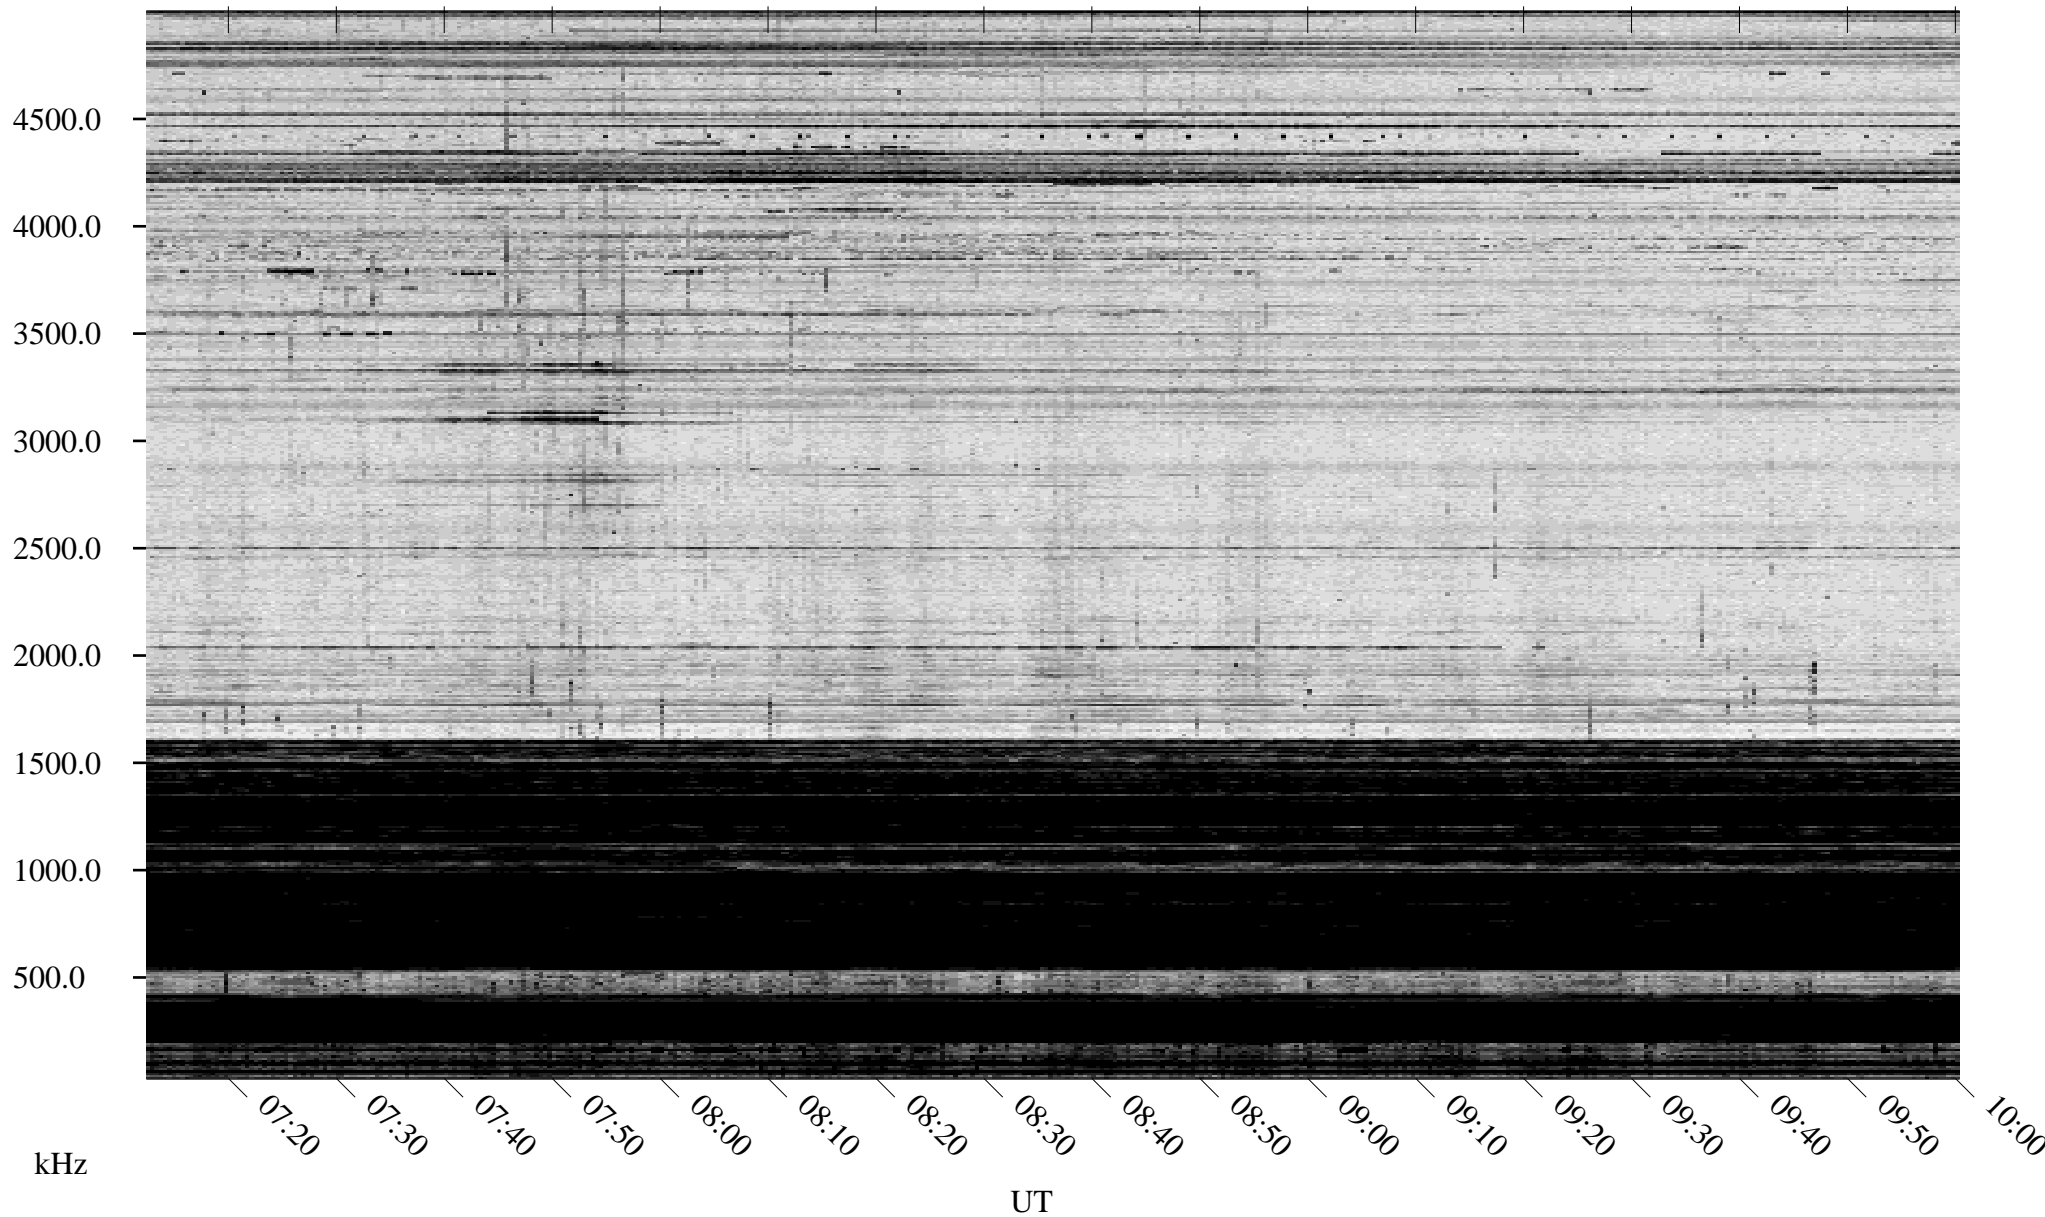

01/07/1995 Churchill, Manitoba

Linear Scale Black = 161 White = 15

ch95007l.r00m max_12

Page 1

01/07/1995 Churchill, Manitoba

Linear Scale Black = 161 White = 15

ch95007l.r00m max_12

01/08/1995 Churchill, Manitoba

Linear Scale Black = 161 White = 15

ch95007l.r00m max_12

Page 3

01/08/1995 Churchill, Manitoba

Linear Scale Black = 161 White = 15

ch95007l.r00m max_12

Page 4

01/08/1995 Churchill, Manitoba

Linear Scale Black = 161 White = 15

ch95007l.r00m max_12

Page 5

01/08/1995 Churchill, Manitoba

Linear Scale Black = 161 White = 15

ch95007l.r00m max_12

Page 6

01/08/1995 Churchill, Manitoba

Linear Scale Black = 161 White = 15

ch95007l.r00m max_12

Page 7

01/08/1995 Churchill, Manitoba

Linear Scale Black = 161 White = 15

ch95007l.r00m max_12

Page 8