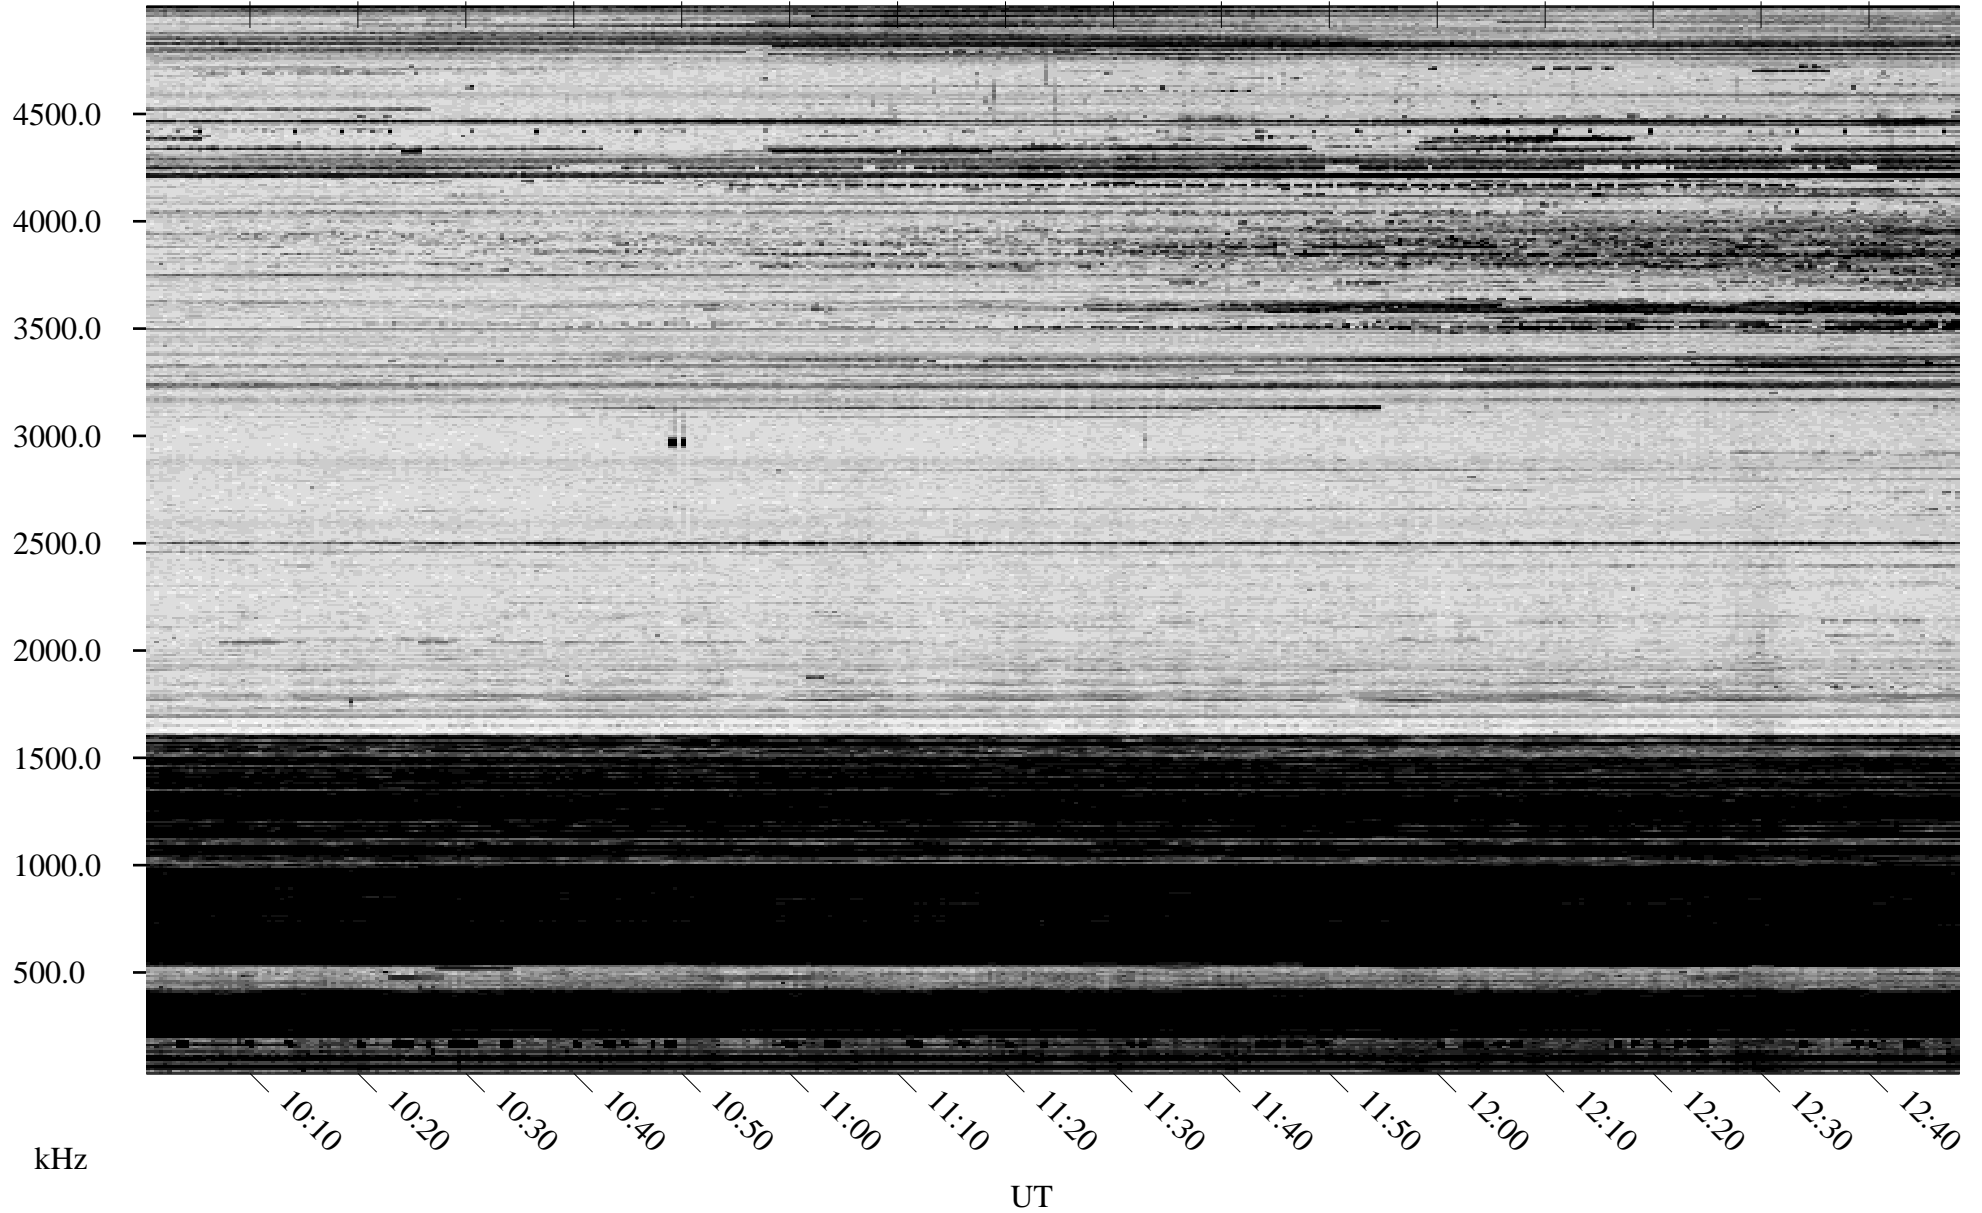

01/07/1995 Churchill, Manitoba

Linear Scale Black = 161 White = 15

ch95007l.r00m max_12

Page 1

01/07/1995 Churchill, Manitoba

Linear Scale Black = 161 White = 15

ch95007l.r00m max_12

01/08/1995 Churchill, Manitoba

Linear Scale Black = 161 White = 15

ch95007l.r00m max_12

Page 3

01/08/1995 Churchill, Manitoba

Linear Scale Black = 161 White = 15

ch95007l.r00m max_12

Page 4

01/08/1995 Churchill, Manitoba

Linear Scale Black = 161 White = 15

ch95007l.r00m max_12

Page 5

01/08/1995 Churchill, Manitoba

Linear Scale Black = 161 White = 15

ch95007l.r00m max_12

Page 6

01/08/1995 Churchill, Manitoba

Linear Scale Black = 161 White = 15

ch95007l.r00m max_12

Page 7

01/08/1995 Churchill, Manitoba

Linear Scale Black = 161 White = 15

ch95007l.r00m max_12

Page 8