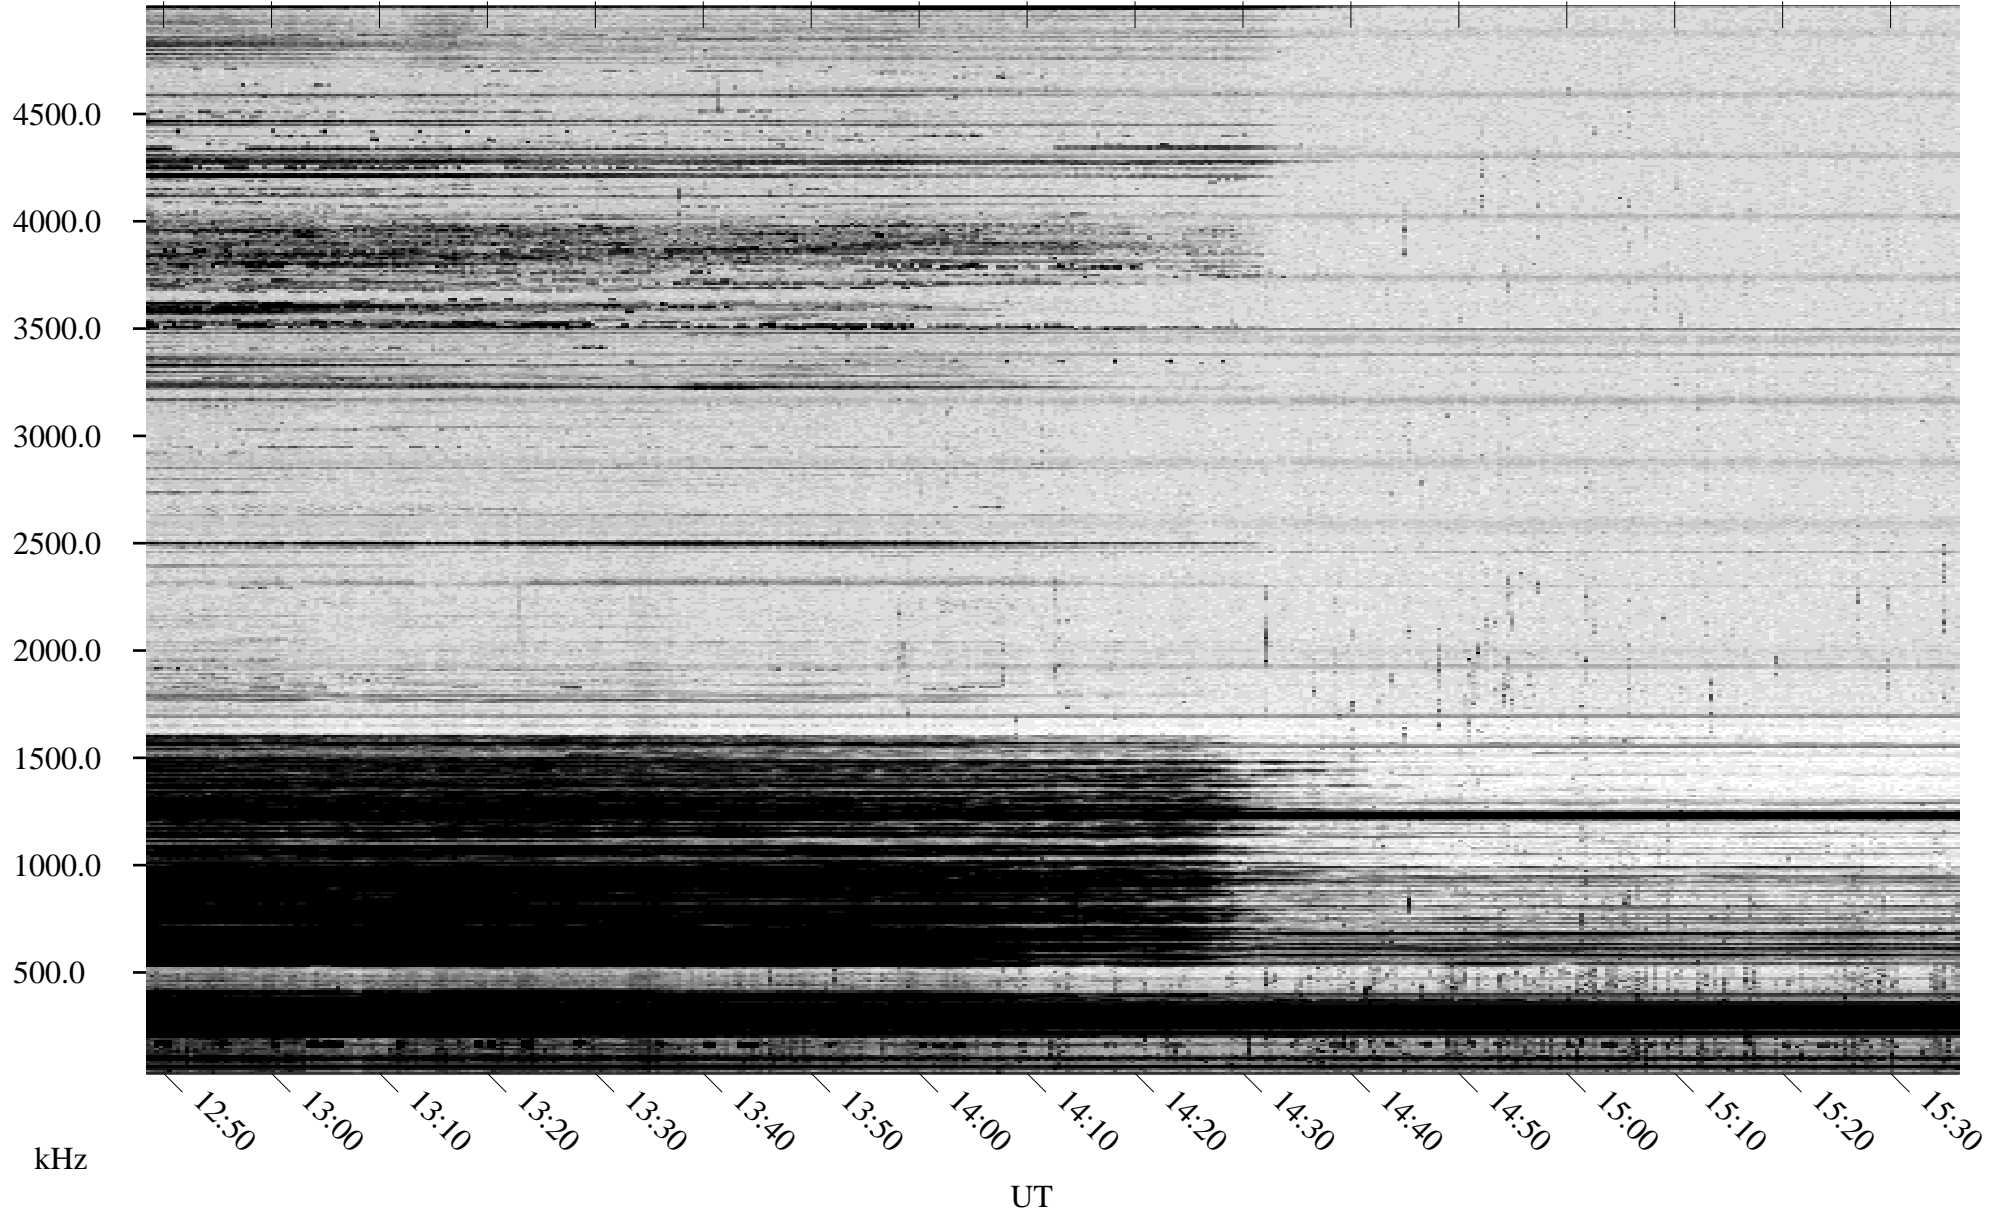

01/07/1995 Churchill, Manitoba

Linear Scale Black = 161 White = 15

ch95007l.r00m max_12

Page 1

01/07/1995 Churchill, Manitoba

Linear Scale Black = 161 White = 15

ch95007l.r00m max_12

01/08/1995 Churchill, Manitoba

Linear Scale Black = 161 White = 15

ch95007l.r00m max_12

Page 3

01/08/1995 Churchill, Manitoba

Linear Scale Black = 161 White = 15

ch95007l.r00m max_12

Page 4

01/08/1995 Churchill, Manitoba

Linear Scale Black = 161 White = 15

ch95007l.r00m max_12

Page 5

01/08/1995 Churchill, Manitoba

Linear Scale Black = 161 White = 15

ch95007l.r00m max_12

Page 6

01/08/1995 Churchill, Manitoba

Linear Scale Black = 161 White = 15

ch95007l.r00m max_12

Page 7

01/08/1995 Churchill, Manitoba

Linear Scale Black = 161 White = 15

ch95007l.r00m max_12

Page 8