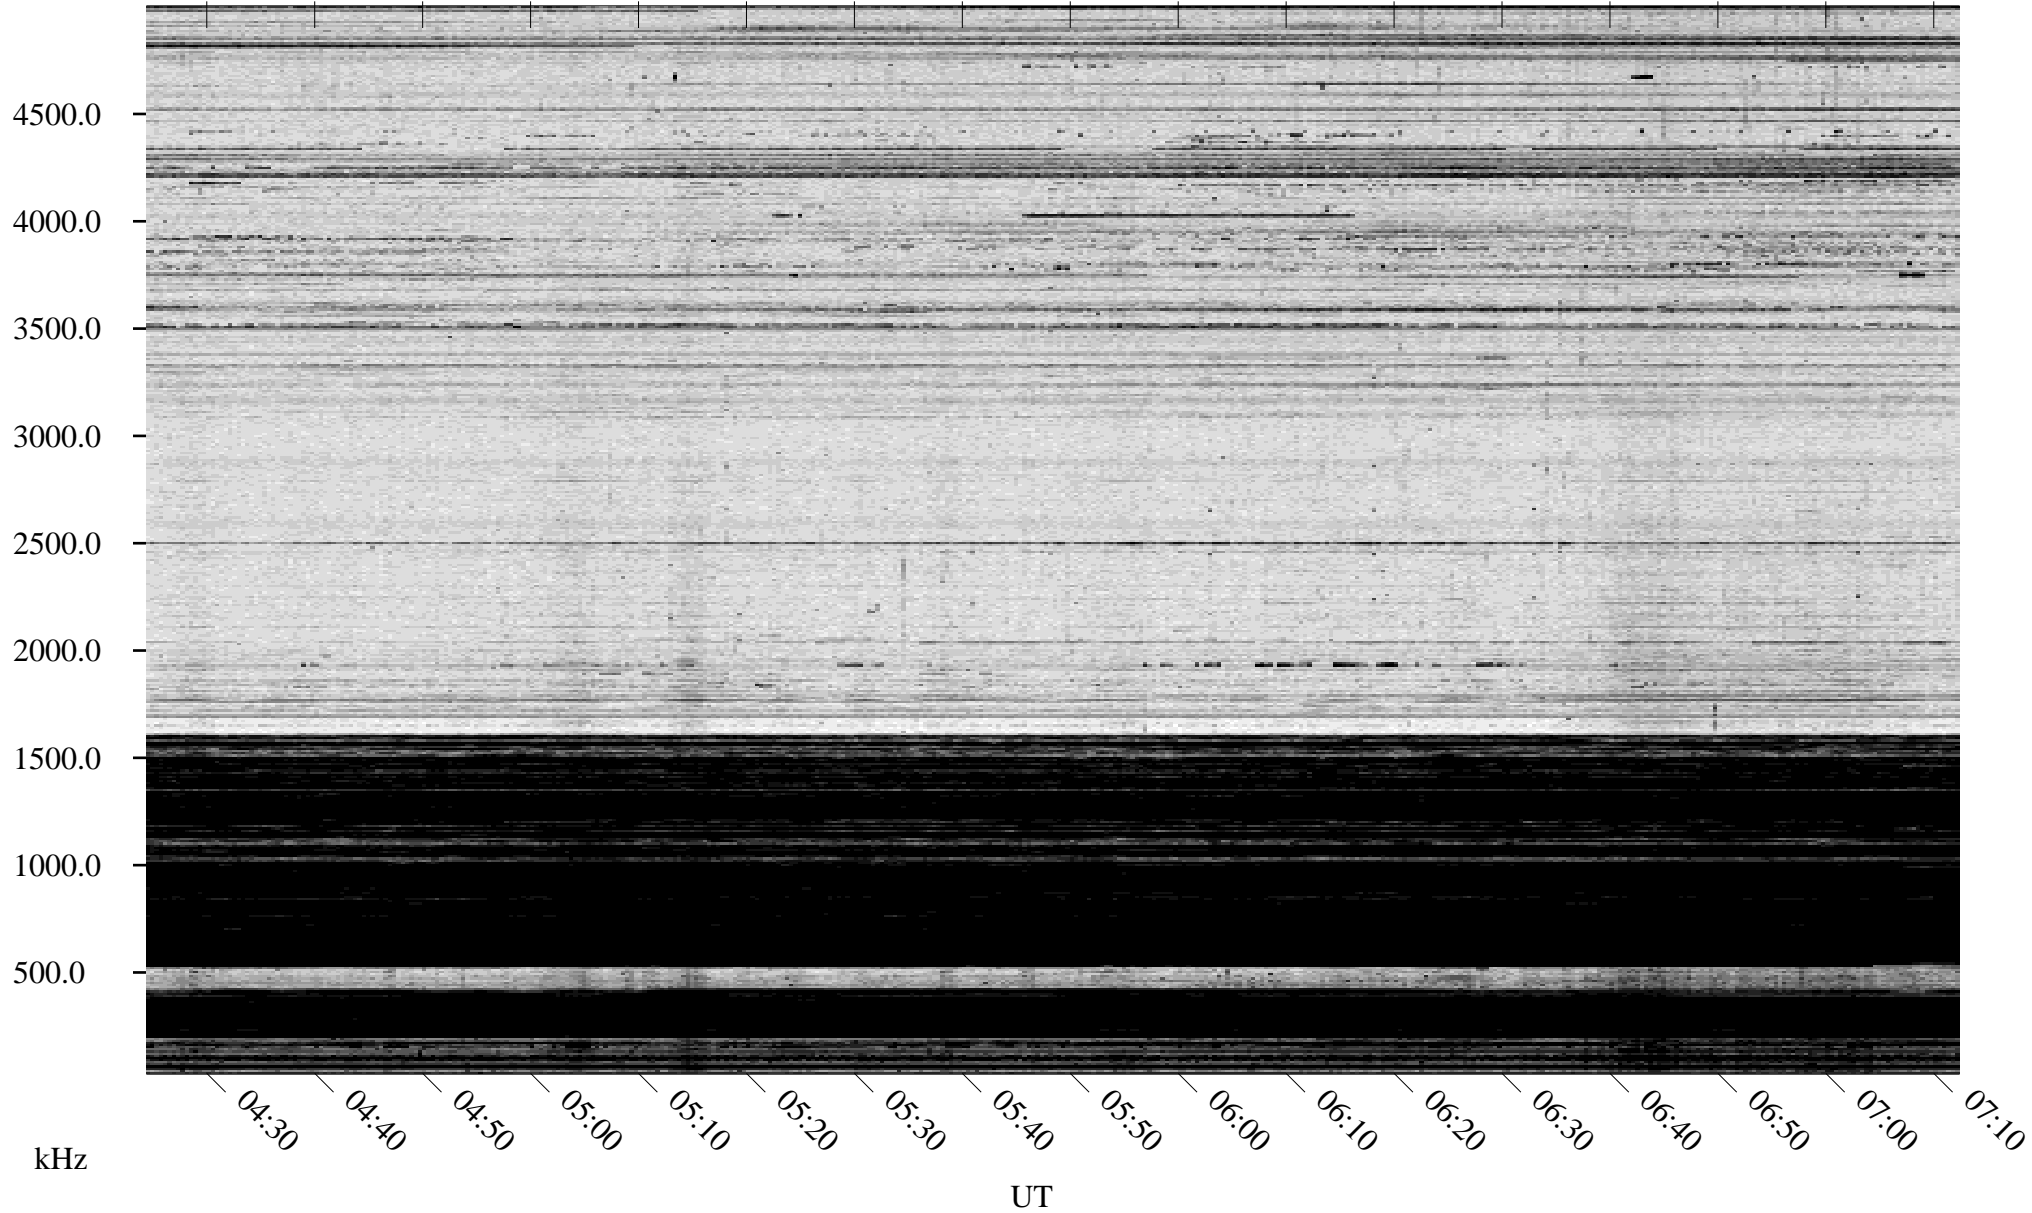

01/07/1995 Churchill, Manitoba

Linear Scale Black = 161 White = 15

ch95007l.r00m max_12

Page 1

01/07/1995 Churchill, Manitoba

Linear Scale Black = 161 White = 15

ch95007l.r00m max_12

01/08/1995 Churchill, Manitoba

Linear Scale Black = 161 White = 15

ch95007l.r00m max_12

Page 3

01/08/1995 Churchill, Manitoba

Linear Scale Black = 161 White = 15

ch95007l.r00m max_12

Page 4

01/08/1995 Churchill, Manitoba

Linear Scale Black = 161 White = 15

ch95007l.r00m max_12

Page 5

01/08/1995 Churchill, Manitoba

Linear Scale Black = 161 White = 15

ch95007l.r00m max_12

Page 6

01/08/1995 Churchill, Manitoba

Linear Scale Black = 161 White = 15

ch95007l.r00m max_12

Page 7

01/08/1995 Churchill, Manitoba

Linear Scale Black = 161 White = 15

ch95007l.r00m max_12

Page 8